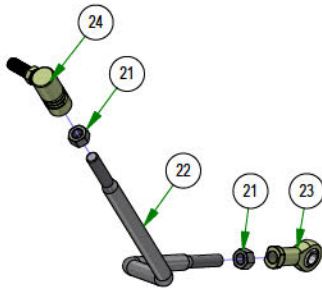

035-5450-00
Push Rod-Right