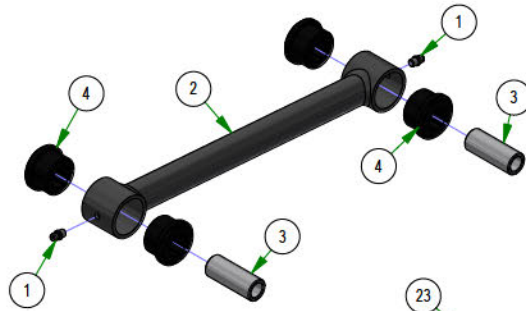

028-0004-22
Hybrid Turnbuckle/Deck Locator