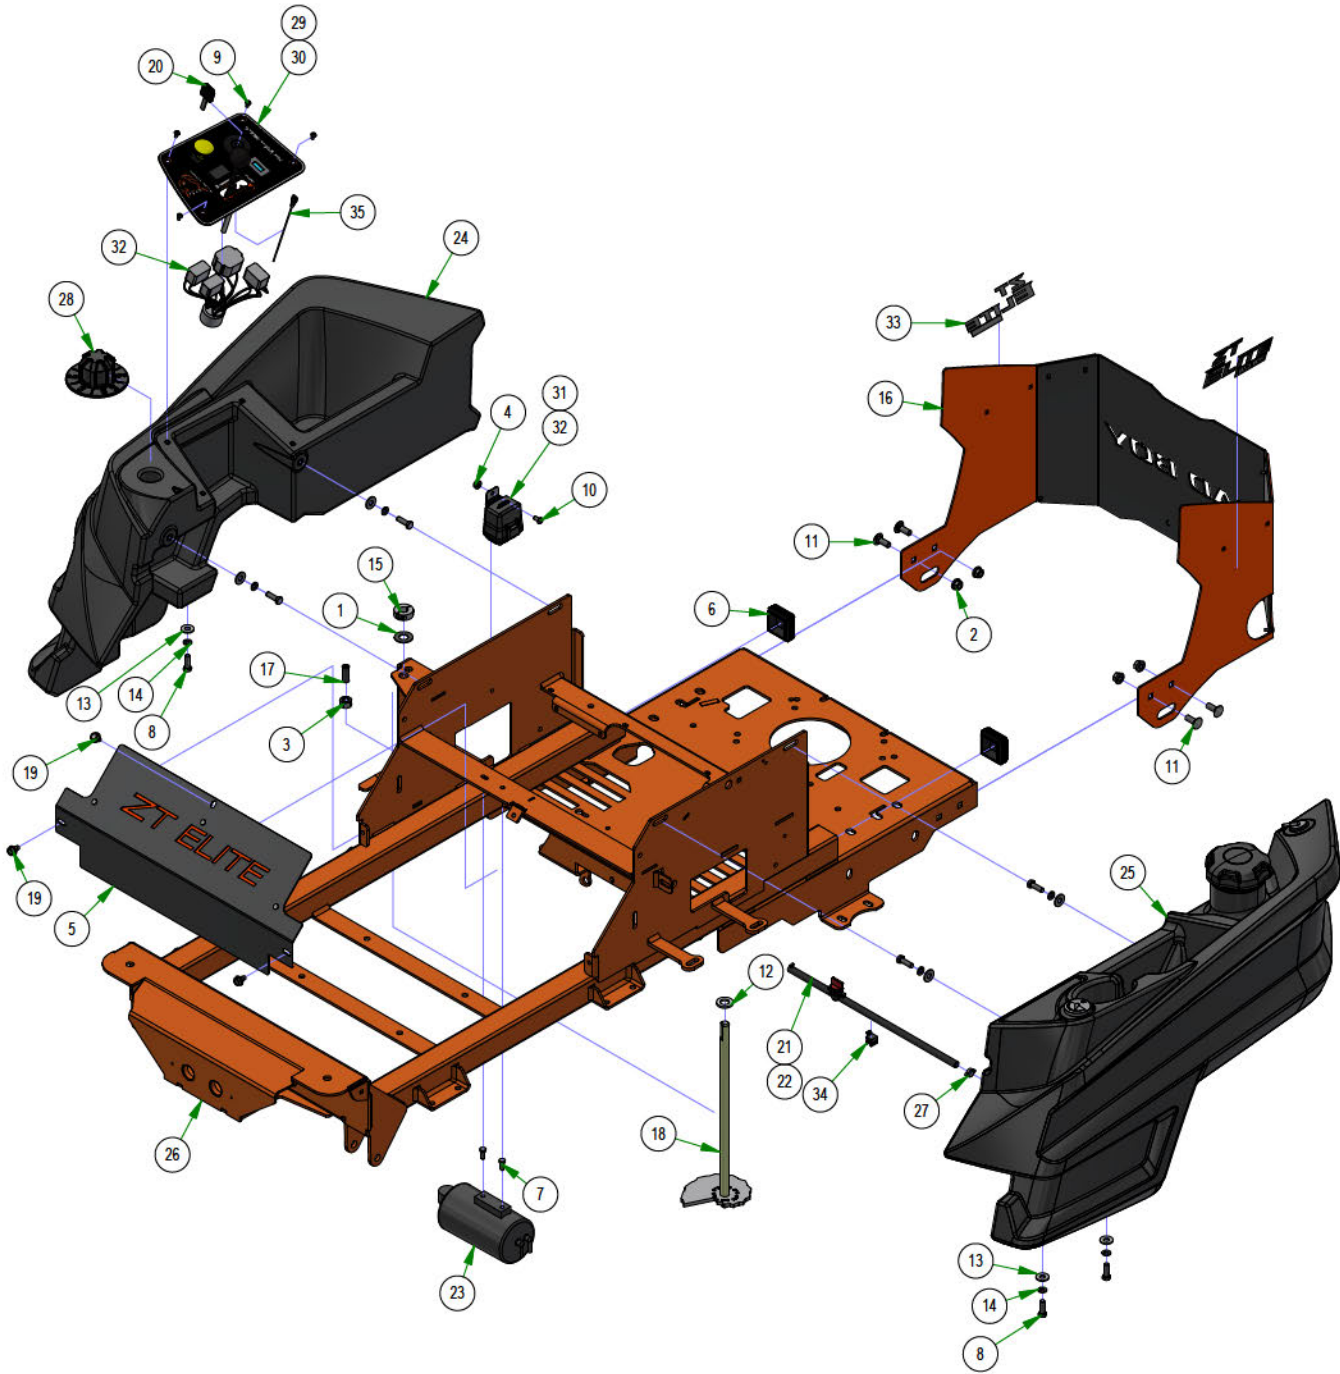

PARTS SECTION: FUEL TANK & REAR COVER

PARTS SECTION: FUEL TANK & REAR COVER

Parts List				Parts List			
ITEM	QTY	PART NUMBER	DESCRIPTION	ITEM	QTY	PART NUMBER	DESCRIPTION
1	1	013-0080-00	.625 ID x 1.250 OD x .062 THK F/W Nylon	19	3	030-7044-00	5/16-18 X 1/2 HWH unslot (F) tcs zinc
2	4	013-5202-00	3/8-16 NYLON INSERT FLANGE LOCKNUT (GR.F) ZINC	20	1	042-9000-00	Ignition Key
3	1	013-7018-00	1/2-13 HEX NUT ZINC	21	1	051-0001-23	15" Fuel Line Assembly
4	1	013-9001-00	1/4-20 HEX SERRATED FLANGE NUT HARD/ZINC	22	1	051-2014-23	37" Fuel Line Assembly
5	1	014-3320-23	2023 ZT Elite Cooler Cover Assembly	23	1	067-0020-01	ZT/Mav EPA Cannister Assy
6	2	014-9000-00	2X2 Frame Plug	24	1	067-2020-00	2021 Maverick Right Side Tank
7	2	018-0024-00	M6-1.0 X 16MM DIN 933 HEX TAP BOLT (CL 8.8) ZINC	25	1	067-2021-00	2021 Maverick Left Side Tank
8	7	018-2007-00	5/16-18 X 1 HEX CAP SCREW (GR.5) ZINC	26	1	070-2502-00	2025 ZT Elite Frame
9	4	018-2010-00	10-32 X 3/8 BUTTON SOCKET CAP SCREW 18-8 STAINLESS STEEL	27	1	072-8076-00	2 EAR CLAMP 12.5mm-15mm
10	1	018-2012-00	1/4-20 X 1/2 BUTTON SOCKET CAP SCREW 18-8 STAINLESS STEEL	28	1	077-9000-00	MZ/ZT Deck Height Dial
11	4	018-5044-00	3/8-16 X 1 CARRIAGE BOLT (GR.5) ZINC	29	1	079-3560-23	2023 Control Panel Assembly
12	1	019-6017-00	.635 ID X 1.120 OD X .140 THICK FLAT WASHER NYLON	30	1	079-3561-25	2025 ZT/MAV/HD Control Panel Assembly
13	7	019-8044-00	5/16 USS FLAT WASHER (7/8 OD) ZINC	31	1	086-3600-00	2024 Wiring Harness with Clips
14	7	019-8051-00	5/16 SPLIT LOCKWASHER ZINC	32	1	086-3600-25	2025 Wiring Harness with Clips and Lights
15	1	025-0002-00	5/8" Split Collar	33	2	091-0511-00	ZT Elite Back Plate Decal
16	1	026-0225-00	2022 ZT Elite Rear Cover Assembly	34	1	214-1008-00	Edge Clip With Ziptie
17	1	028-0008-00	Dial Rod Plunger	35	1	216-1000-17	2017 MZ/ZT/MAV Tach Wire Assy
18	1	028-0070-17	ZT Deck Height Bar Assembly