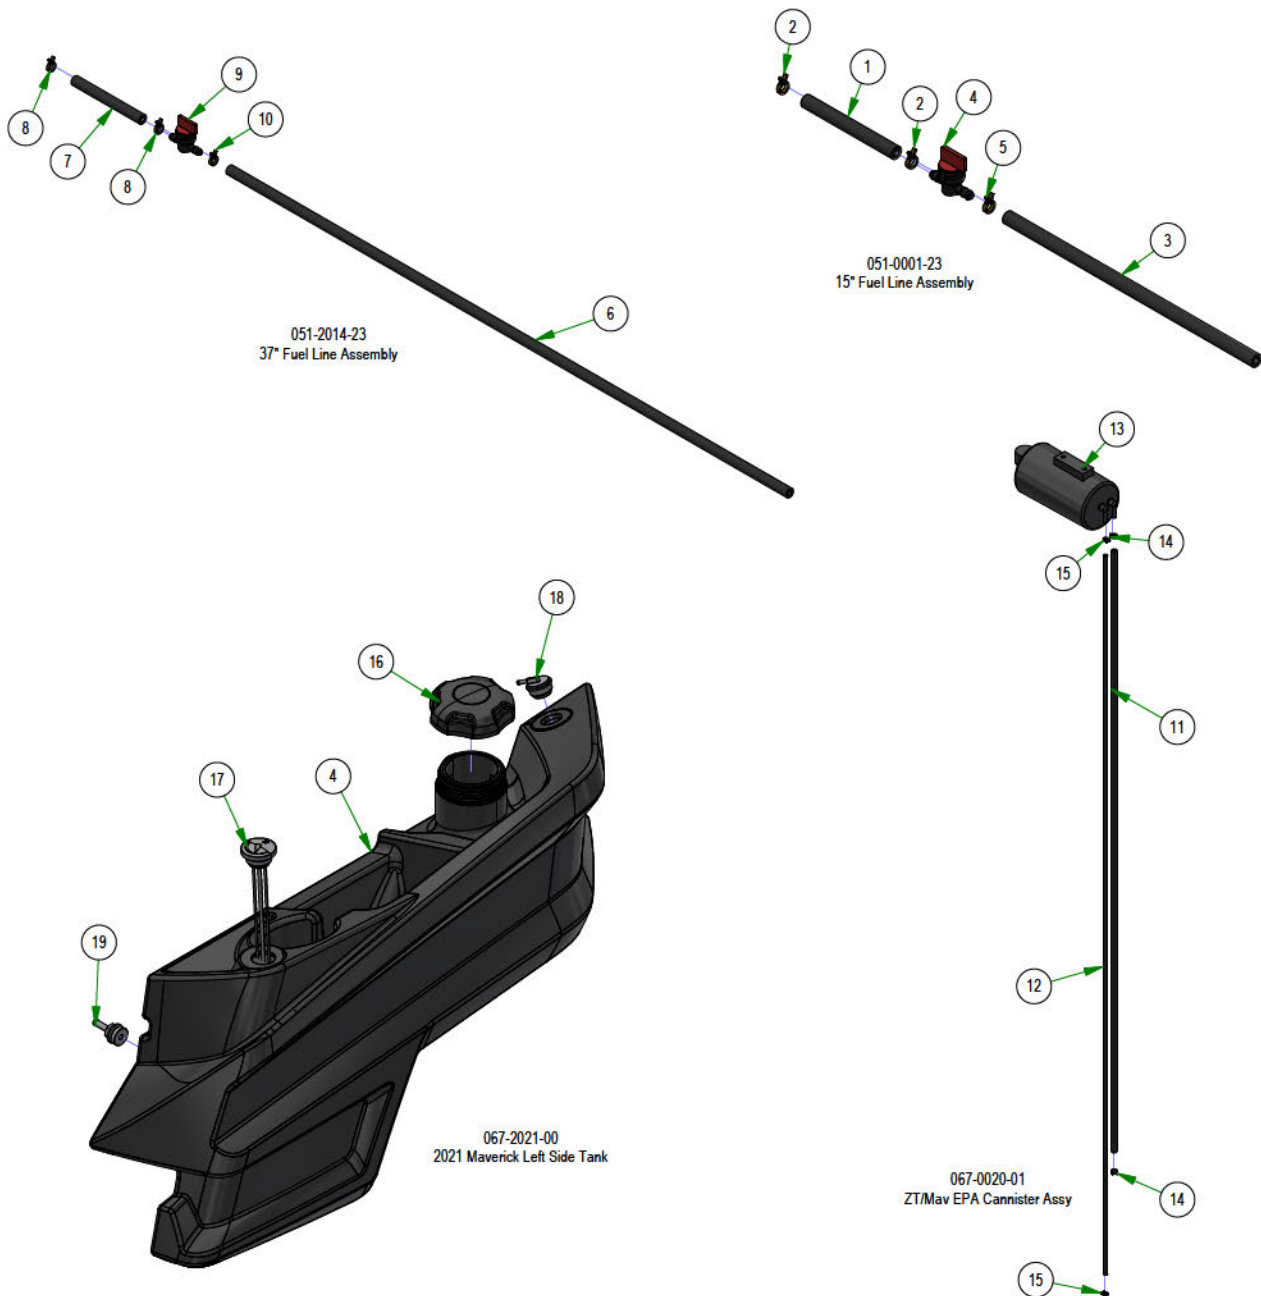

PARTS SECTION: FRAME SUBASSEMBLIES

Parts List				Parts List			
ITEM	QTY	PART NUMBER	DESCRIPTION	ITEM	QTY	PART NUMBER	DESCRIPTION
1	0.333 ft	051-8067-00	1/4 Fuel Line	11	1	051-2020-01	1/4" Vinyl Tubing, 46" Long
2	2	072-8069-00	1/4 Fuel Hose Clamp	12	1	051-2025-02	3/16" Vinyl Tubing, 55" Long
3	0.917 ft	051-8067-00	1/4 Fuel Line	13	1	067-0020-00	Carbon Canister
4	1	067-6057-00	2 Way Fuel Shut-Off Valve	14	2	072-8070-00	MZ Tank Hose Clamp 1/4 Vinyl
5	1	072-8069-00	1/4 Fuel Hose Clamp	15	2	072-8073-00	3/16" Vinyl Hose Clamp
6	1	051-2014-01	33" 1/4 Fuel Line	16	1	066-8083-00	Fuel Cap
7	0.333 ft	051-8067-00	1/4 Fuel Line	17	1	067-4090-00	Fuel Gauge w/Grommet
8	2	072-8069-00	1/4 Fuel Hose Clamp	18	1	067-6070-00	Rollover Valve W/Grommet
9	1	067-6057-00	2 Way Fuel Shut-Off Valve	19	1	067-9903-00	Fuel Pick-up for 067-2021-00
10	1	072-8069-00	1/4 Fuel Hose Clamp