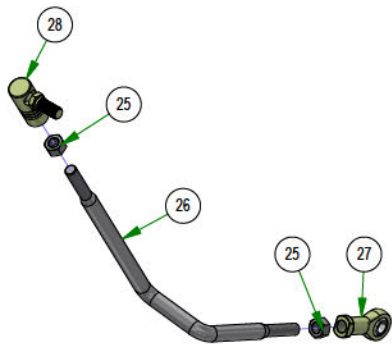

035-5451-00
Push Rod-Left