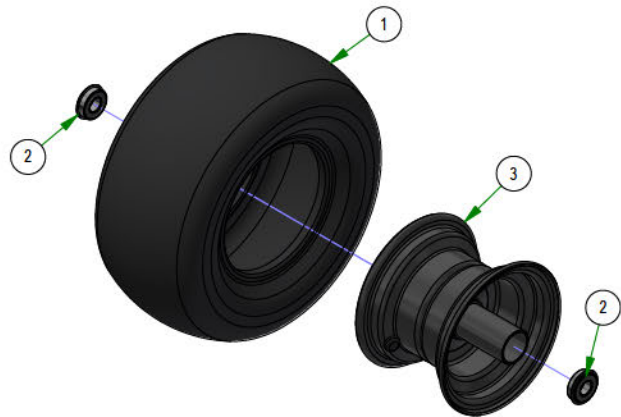

022-2017-00
13x6.5-6 Black Tire and Wheel Assembly