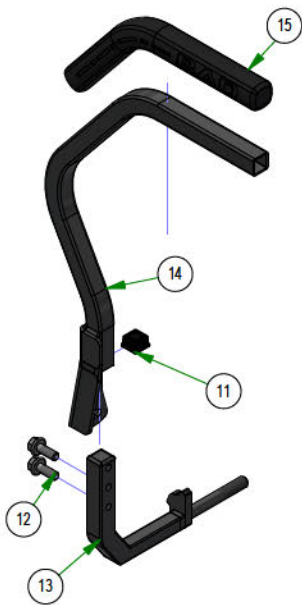

Parts List				Parts List			
ITEM	QTY	PART NUMBER	DESCRIPTION	ITEM	QTY	PART NUMBER	DESCRIPTION
1	1	013-8043-00	5/16-18 HEX NUT ZINC	15	1	031-9044-00	Grip for 031-9045-00 / 031-9046-00
2	1	018-8063-00	5/16-18 X 3/4 HEX CAP SCREW (GR.5) ZINC	16	1	014-9006-00	9565K16_Polyethylene Square Plug
3	1	024-6034-00	1/4 DRIVE-TYPE STRAIGHT GREASE FITTING ZINC YELLOW)	17	2	018-0089-00	92323A554_Grade 5 Steel Serrated-Flange Hex Head Screw
4	2	031-0032-00	2019 Drive Arm Bushing	18	1	031-0076-00	Small Mower Square Drive Arm Lower LH Weldment
5	1	031-0053-00	2021 Drive Actuator RH Weldment	19	1	031-9032-00	Small Mower Square Drive Arm LH Weldment
6	1	013-8043-00	5/16-18 HEX NUT ZINC	20	1	031-9044-00	Grip for 031-9045-00 / 031-9046-00
7	1	018-8063-00	5/16-18 X 3/4 HEX CAP SCREW (GR.5) ZINC	21	2	013-6051-00	3/8" Fine Threaded Jam Nut
8	1	024-6034-00	1/4 DRIVE-TYPE STRAIGHT GREASE FITTING ZINC YELLOW)	22	1	035-5450-01	Push Rod - Right (Rod Only)
9	2	031-0032-00	2019 Drive Arm Bushing	23	1	048-3000-00	Spherical Rod End - Outlaw
10	1	031-0054-00	2021 Drive Actuator LH Weldment	24	1	099-2009-00	Quick Release Ball Joint
11	1	014-9006-00	9565K16_Polyethylene Square Plug	25	2	013-6051-00	3/8" Fine Threaded Jam Nut
12	2	018-0089-00	92323A554_Grade 5 Steel Serrated-Flange Hex Head Screw	26	1	035-5451-01	Push Rod LH (Rod Only)
13	1	031-0077-00	Small Mower Square Drive Arm Lower RH Weldment	27	1	048-3000-00	Spherical Rod End - Outlaw
14	1	031-9033-00	Small Mower Square Drive Arm RH Weldment	28	1	099-2009-00	Quick Release Ball Joint

031-9045-00
Small Mower Square Drive
Arm RH Assembly