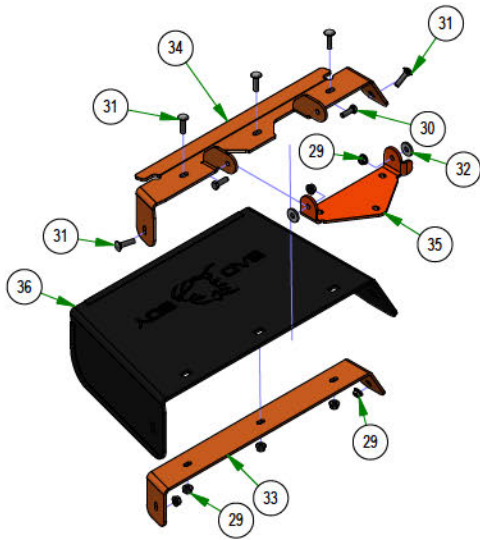

PARTS SECTION: DECK SUB ASSEMBLIES

210-6005-98
Discharge Chute Assembly
54" & 60" Decks