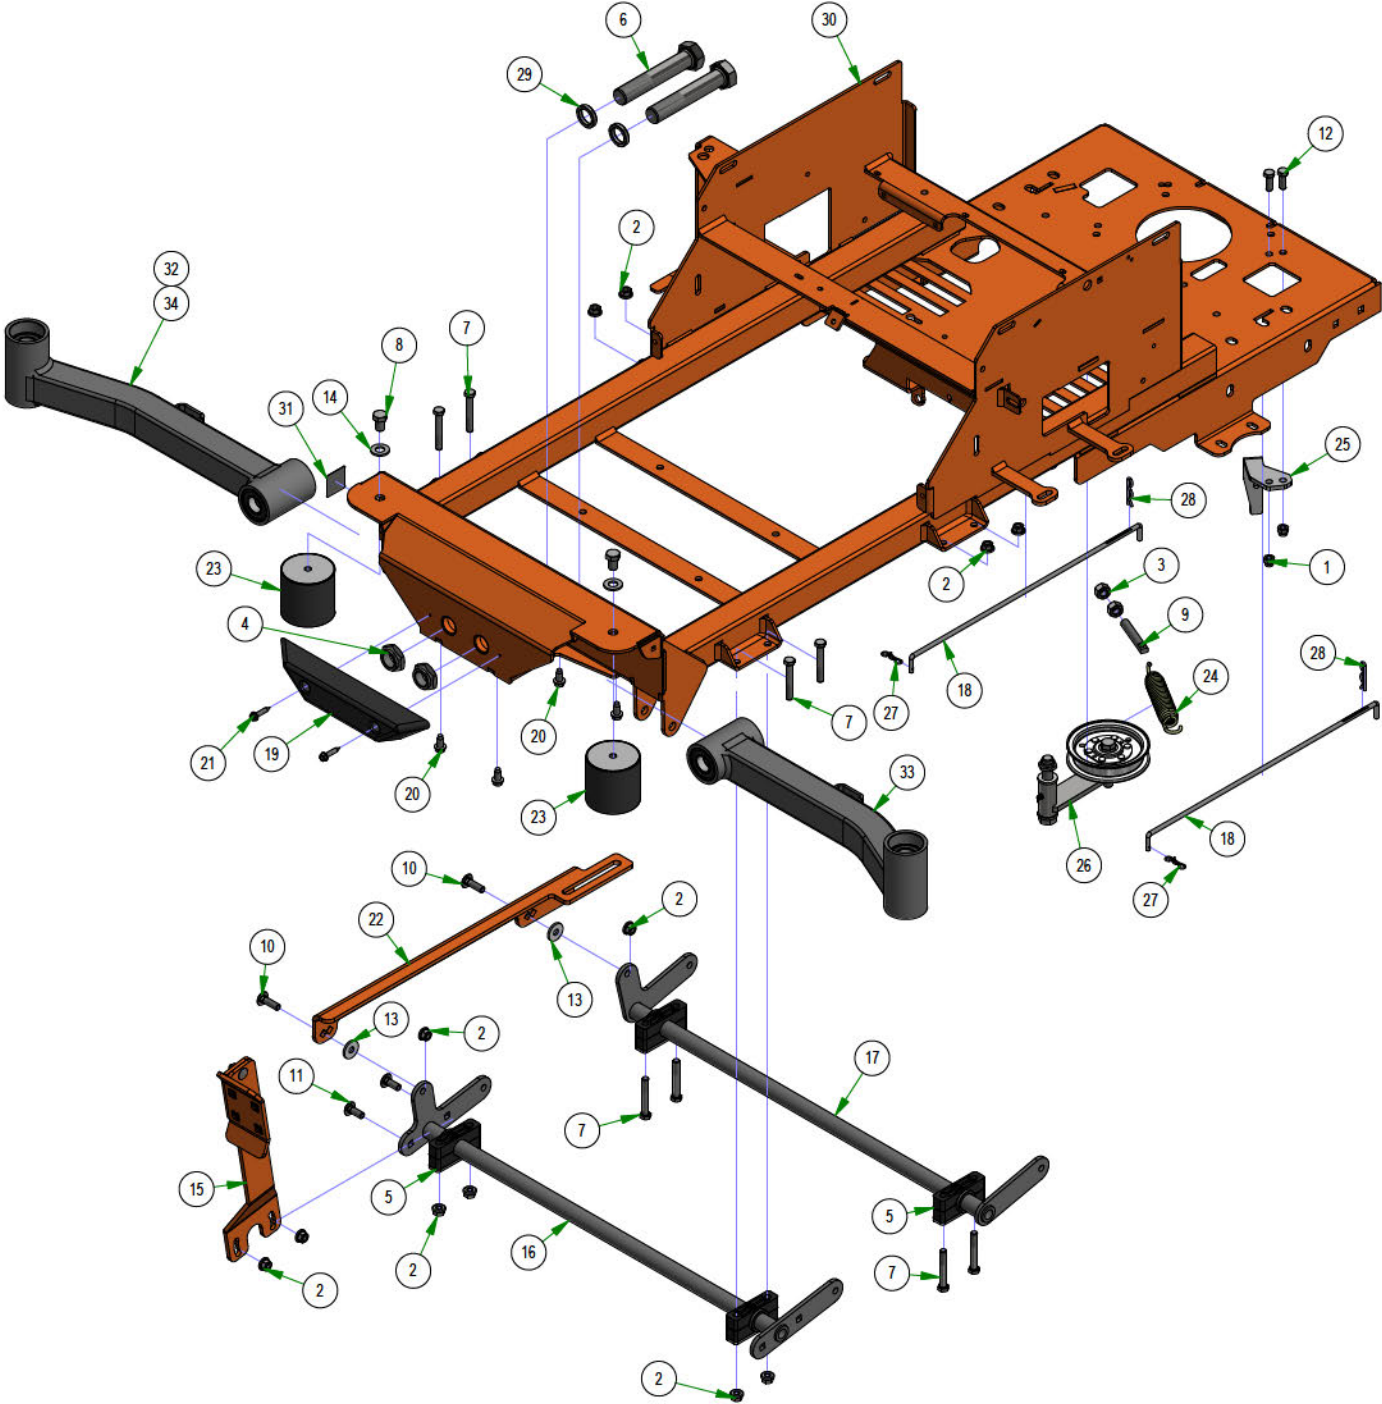

PARTS SECTION: LOWER FRAME

PARTS SECTION: LOWER FRAME

Parts List				Parts List			
ITEM	QTY	PART NUMBER	DESCRIPTION	ITEM	QTY	PART NUMBER	DESCRIPTION
1	2	013-5041-00	3/8-16 NYLON INSERT LOCKNUT ZINC	18	2	028-0070-00	Neutral Rod
2	12	013-5202-00	3/8-16 NYLON INSERT FLANGE LOCKNUT (GR.F) ZINC	19	1	029-7040-00	Bumper EZT
3	2	013-7018-00	1/2-13 HEX NUT ZINC	20	4	030-7042-00	5/16-18 X 3/4 HEX WASHER SLOT (F) TCS ZINC
4	2	013-9004-00	1"-14 NYLON INSERT JAM LOCKNUT ZINC	21	2	030-7047-00	1/4-14 X 1-1/4 HEX WASHER UNSLOT TEK3 ZINC
5	4	017-9076-00	Pillow Block Kit	22	1	031-0510-00	2017 MZ/ZT Actuator Linkage
6	2	018-0026-00	1"-14 X 5-1/2 HEX CAP SCREW (GR.8) ZINC YELLOW	23	2	032-9002-00	Vibration Mount- Red Dot
7	8	018-0028-00	3/8-16 X 2-1/2 HEX CAP SCREW (GR.5) ZINC	24	1	034-2020-00	Deck Idler Spring
8	2	018-1055-00	1/2-13 X 3/4 HEX CAP SCREW (GR.5) ZINC	25	1	039-0267-00	2025 ZT Clutch Bracket
9	1	018-2004-50	All Thread	26	1	039-5944-01	ZT Pump Idler
10	2	018-5043-00	3/8-16 X 1-1/4 CARRIAGE BOLT ZINC	27	2	044-2004-00	Bow Pin
11	2	018-5044-00	3/8-16 X 1 CARRIAGE BOLT (GR.5) ZINC	28	2	044-2008-00	Neutral Rod Clip
12	2	018-6049-00	3/8-16 X 1 GR 5 Hex Bolts Zinc	29	2	058-1000-00	1.02 ID X 1.38 OD X .250 THK SPACER ZINC
13	2	019-2073-00	.390 ID X 1.12 OD X .125 THK FLAT WASHER NYLON	30	1	070-2502-00	2025 ZT Elite Frame
14	2	019-5702-00	1/2 SAE FLAT WASHER (1-1/16" OD) GR.8 ZINC YELLOW	31	1	091-8002-00	Independently Articulating Front Suspension Arms Patent Decal
15	1	026-0019-01	Foot Pedal Assembly	32	1	250-1751-21	2021 ZT Suspension Arm Assembly Short Right (48")
16	1	028-0002-00	Actuator Bar Front- 2017 MZ/ZT	33	1	250-1801-21	2021 ZT Suspension Arm Assembly Left (48", 54", & 60")
17	1	028-0003-00	Actuator Bar Rear- 2017 MZ/ZT	34	1	250-1851-21	2021 ZT Suspension Arm Assembly Long Right (54" & 60")