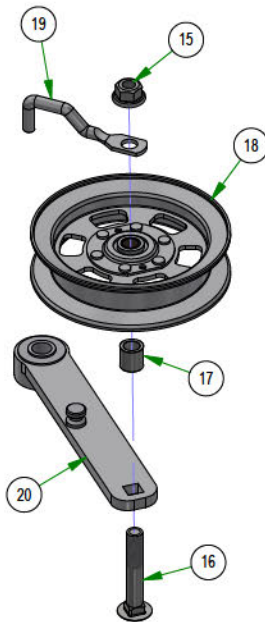

039-6945-26
Marenick HD & Down
Deck Idler Assembly