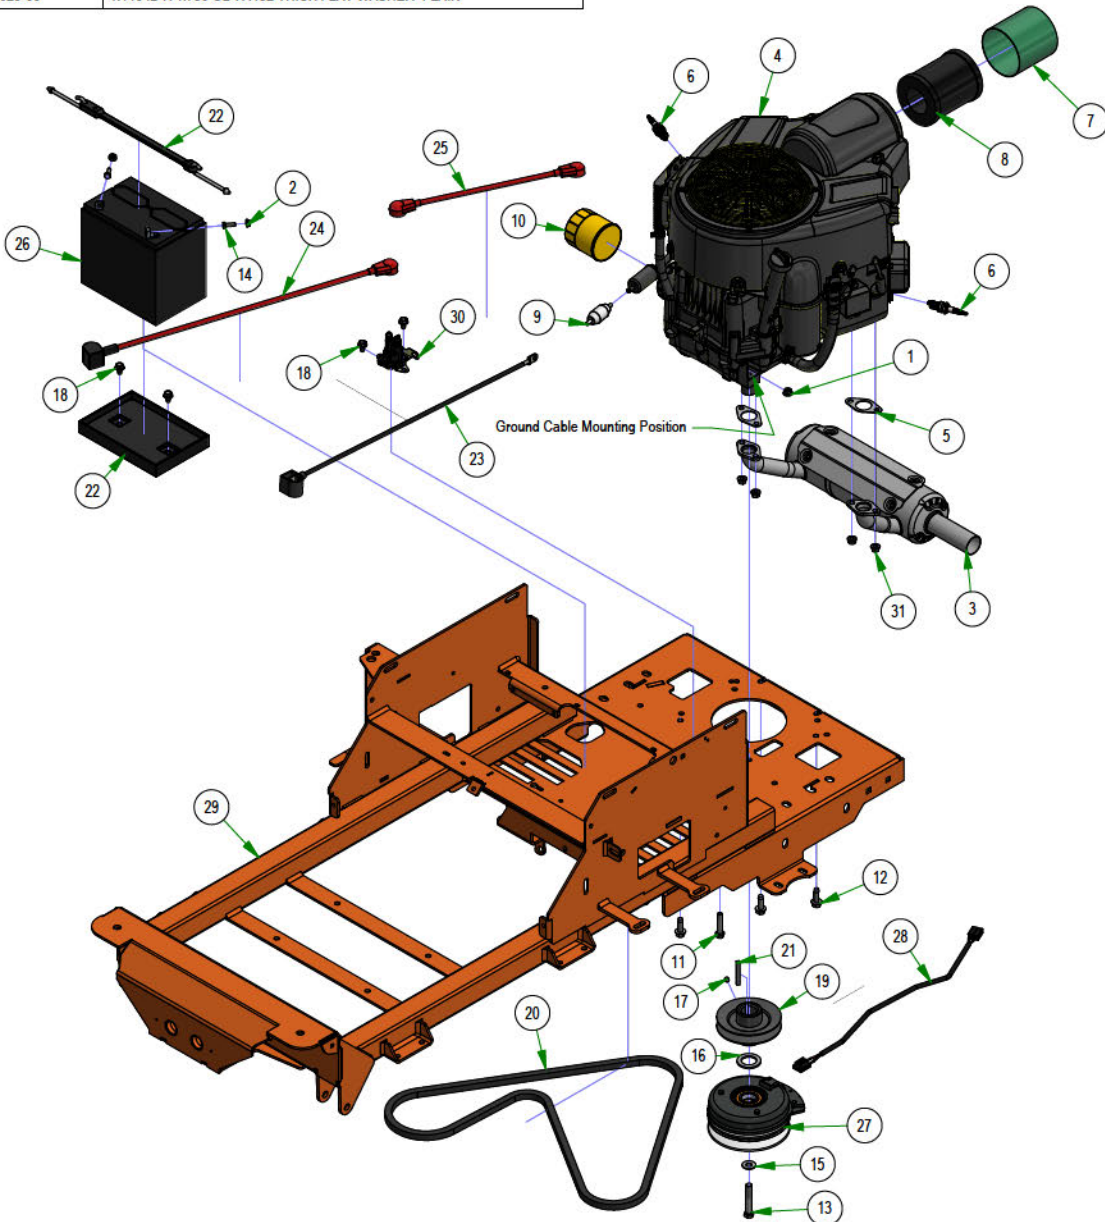

Parts List				Parts List			
ITEM	QTY	PART NUMBER	DESCRIPTION	ITEM	QTY	PART NUMBER	DESCRIPTION
1	1	013-0101-00	5/16-18 Gr5 Distorted-Thread Flange Locknut	17	1	030-0050-00	5/16-24 X 1/4 SOCKET SET SCREW (CUP PT) PLAIN
2	2	013-9001-00	1/4-20 HEX SERRATED FLANGE NUT HARD/ZINC	18	4	030-7044-00	5/16-18 X 1/2 HWH unslot (F) tes zinc
3	1	015-0057-00	2017 Compact Outlaw Exhaust 810 Vanguard	19	1	033-5035-00	4 3/4 Motor Pulley
4	1	015-0511-00	Vanguard 27hp CXI with Out Oil Filter Maverick	20	1	041-6400-00	Pump Belt
5	2	015-0077-01	Exhaust Gasket	21	1	042-5020-00	1/4 X 2 SQ MACHINERY KEY 1018 STL PLAIN
6	2	015-8000-00	Spark Plug	22	1	043-8930-98	2023 Battery Hold Down Assembly
7	1	063-1000-00	pre-Cleaner for Vanguard CXI Engine	23	1	064-0030-00	24 inch Black Cable - MZ/ZT
8	1	063-1005-00	Air Filter for Vanguard CXI Engine	24	1	064-5300-00	24" Red Battery Cable
9	1	063-6000-00	Universal Inline Fuel Filter	25	1	064-5301-00	14" Red Battery Cable
10	1	063-8018-00	Oil Filter	26	1	068-8049-00	SP-35 Battery
11	1	018-0114-00	5/16-18x1-3/4 Gr5 Hex Flange Screw Zinc Clear	27	1	070-0059-00	120 Ft Lb. Clutch - 1 1/8" Shaft
12	3	018-1075-00	3/8-16 X 1-1/8 HEX WASHER UNSLOT SERRATED (TRI-LOB) TRS ZINC YELLOW	28	1	070-2000-00	Clutch Pigtail
13	1	018-5300-21	7/16-20 X 2.5" HEX Bolt GR.8 W/Patch	29	1	070-2502-00	2025 ZT Elite Frame
14	2	018-8052-00	1/4-20 X 3/4 HEX CAP SCREW (GR.5) ZINC	30	1	108-0001-00	Solenoid
15	1	019-5029-00	3/8 FLAT WASHER USS (1" OD) ZINC	31	4	013-8250-00	Muffler Nut for 015-0511-00 Briggs
16	1	019-6029-00	1.140 ID X 1.750 OD X .132 THICK FLAT WASHER PLAIN