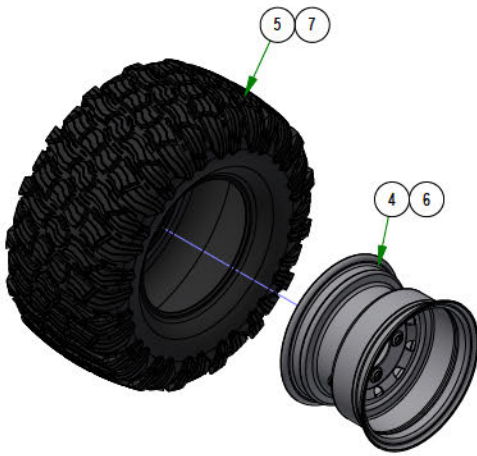

PARTS SECTION: WHEEL SUBASSEMBLIES

Parts List				Parts List			
ITEM	QTY	PART NUMBER	DESCRIPTION	ITEM	QTY	PART NUMBER	DESCRIPTION
1	3	022-5347-00	13 x 6.50 - 6 Tire	10	1	050-2076-00	ZT Transaxle Wheel Hub
2	6	022-7009-00	Ball Bearing w/Retainer, 99502H-NR, .625 Bore x 1.375 OD x .4375 Width	11	1	050-8010-00	2021 ZT/Maverick Transaxle Seat Kit (ZT-2800)
3	3	022-7007-00	Front Tire Rim	12	1	063-1050-00	ZT Hydraulic Filter
4	2	022-2019-17	WHEEL, 10", BLACK	13	1	034-9080-00	Transaxle Spring
5	2	022-2028-RT	22-10x10 Reaper Tire Only	14	1	050-2070-00	2021 ZT/Maverick Transaxle Fan/Pulley Kit
6	2	022-2015-50	ZT Wheel Only 22x11-10	15	1	050-2076-00	ZT Transaxle Wheel Hub
7	2	022-2215-RT	22x11-10 Reaper Rear TIRE ONLY	16	1	050-8010-00	2021 ZT/Maverick Transaxle Seat Kit (ZT-2800)
8	1	034-9080-00	Transaxle Spring	17	1	063-1050-00	ZT Hydraulic Filter
9	1	050-2070-00	2021 ZT/Maverick Transaxle Fan/Pulley Kit				

022-2028-00
22-10x10 Reaper Wheel/Tire Assembly
&
022-2215-00
22x11-10 Reaper Rear Black Assembly