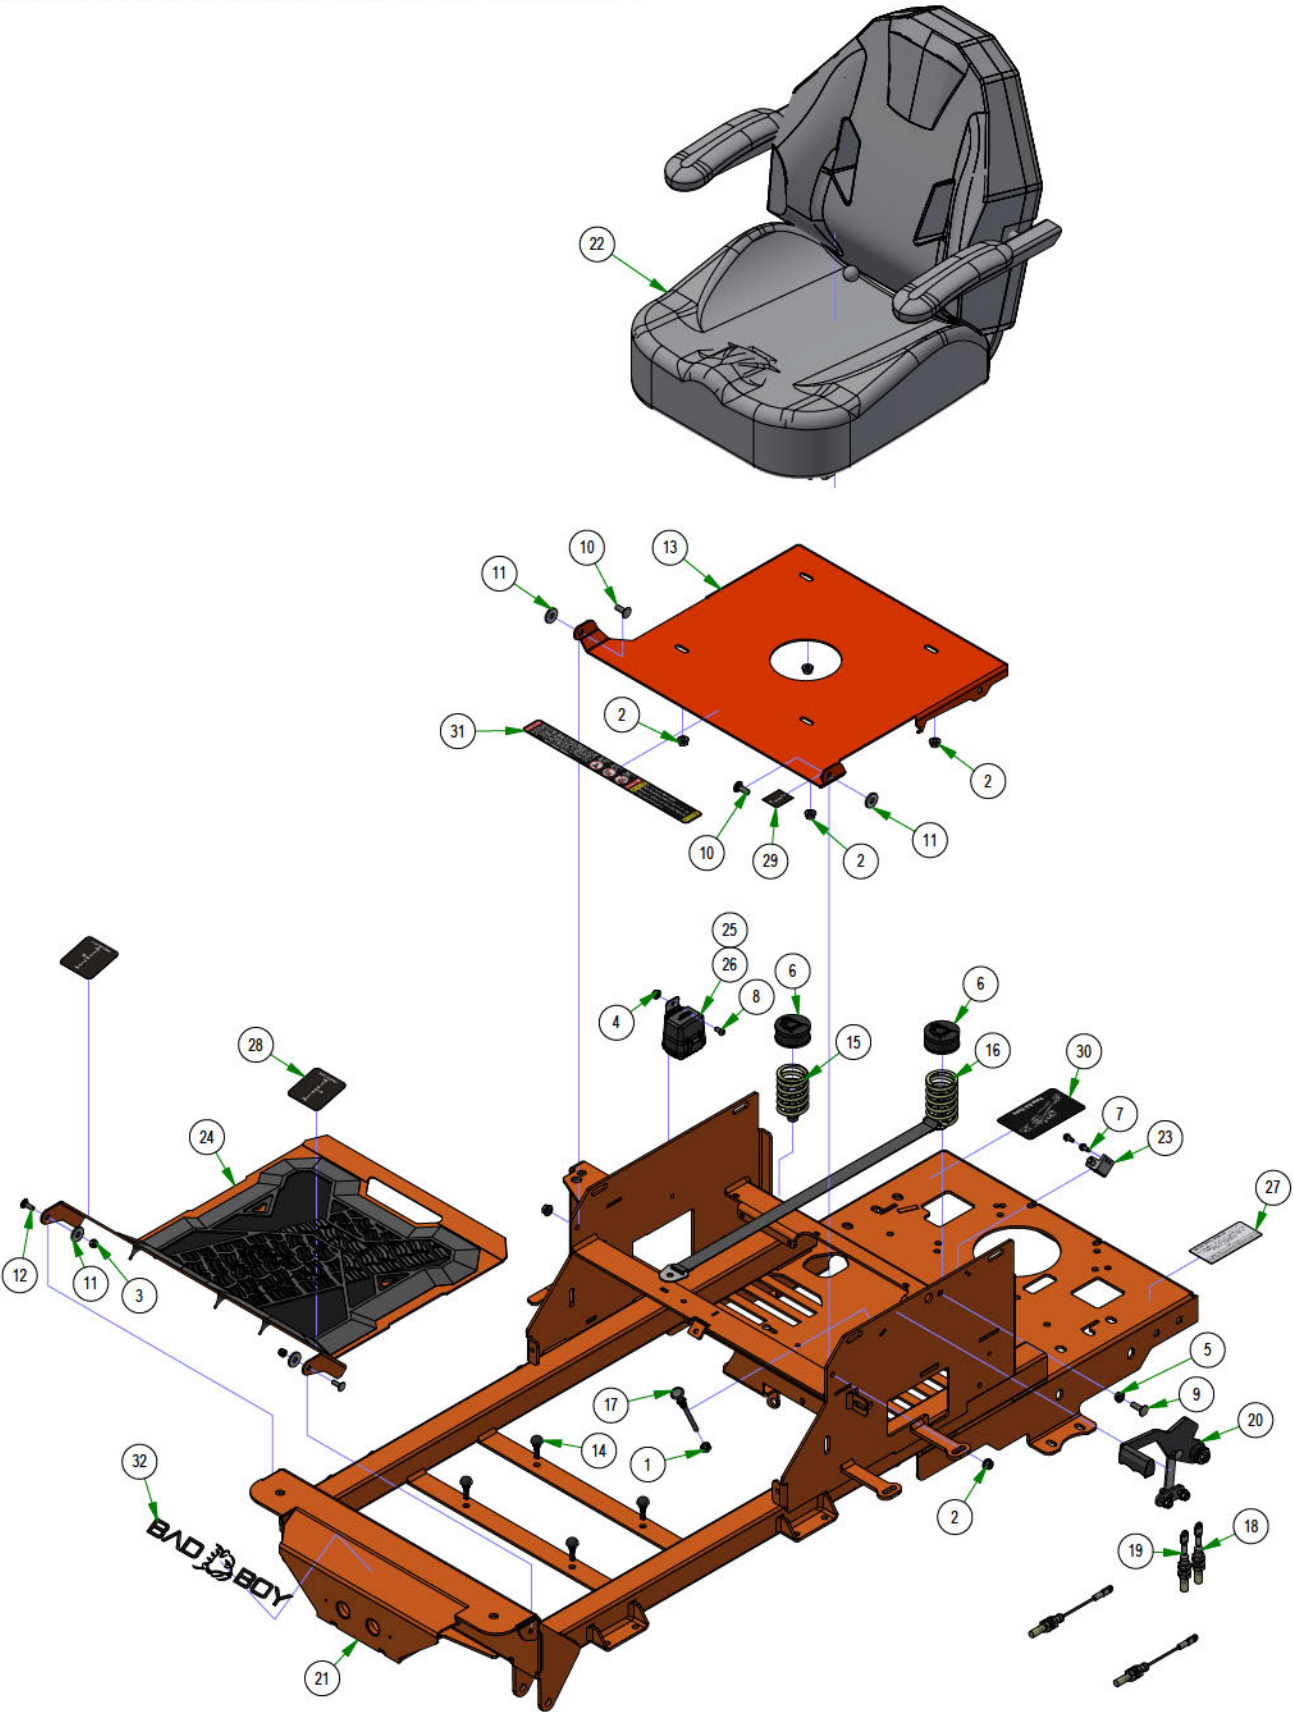

PARTS SECTION: UPPER FRAME

PARTS SECTION: UPPER FRAME

Parts List				Parts List			
ITEM	QTY	PART NUMBER	DESCRIPTION	ITEM	QTY	PART NUMBER	DESCRIPTION
1	1	013-6051-00	3/8-24 HEX NUT ZINC YELLOW	17	1	054-8017-00	Choke
2	6	013-8049-00	5/16-18 NYLON INSERT FLANGE LOCKNUT ZINC	18	1	064-3050-21	2021 Load Balanced Brake Cable 1
3	2	013-8073-00	1/4-20 NYLON INSERT LOCKNUT ZINC	19	1	064-3051-21	2021 Load Balanced Brake Cable 2
4	1	013-9001-00	1/4-20 HEX SERRATED FLANGE NUT HARD/ZINC	20	1	069-1051-21	2021 Load Balanced Brake Handle Assembly
5	1	013-9002-00	5/16-18 HEX SERRATED FLANGE NUT HARD/ZINC	21	1	070-2502-00	2025 ZT Elite Frame
6	2	014-8047-00	Spring Cap Cover	22	1	071-2101-00	2021 ZT Elite Seat
7	2	018-1080-00	12-24 X 1/2 HEX WASHER UNLSOT F TCS ZINC	23	1	077-8073-00	Safety Switch
8	1	018-2012-00	1/4-20 X 1/2 BUTTON SOCKET CAP SCREW 18-8 STAINLESS STEEL	24	1	079-3472-25	2025 ZT/Mav/HD Floorboard Assembly
9	1	018-8065-00	5/16-18 X 1 CARRIAGE BOLT (GR.8) ZINC	25	1	086-3600-00	2024 Wiring Harness with Clips
10	2	018-8066-00	5/16-18 X 7/8 CARRIAGE BOLT ZINC	26	1	086-3600-25	2025 Wiring Harness with Clips and Lights
11	4	019-6042-00	.360 ID X .983 OD X .120 THICK FLAT WASHER NYLON	27	1	091-0015-25	2025 EPA Build Date Punch Decal
12	2	019-8040-00	1/4-20 X 3/4 CARRIAGE BOLT (GR.5) ZINC	28	1	091-0021-00	2018 Maverick/2021 ZT Anti-Skid Steering Control Decals
13	1	026-1016-00	Seat Plate 2016	29	1	091-0339-18	2018 MZ/Magnum/ZT/MAV/Comp Out Brake Decal
14	4	029-4011-00	2023 Floor Board Rubber Bumper	30	1	091-3017-00	Pump Belt Route Decal-Pump Plate
15	1	034-8045-03	Seat Spring Assembly	31	1	091-3150-00	Outlaw Warning Decal
16	1	034-8045-22	2022 Mav/HD seat spring assembly with strap	32	1	091-4063-00	Flying Bulldog Front Bumper Decal