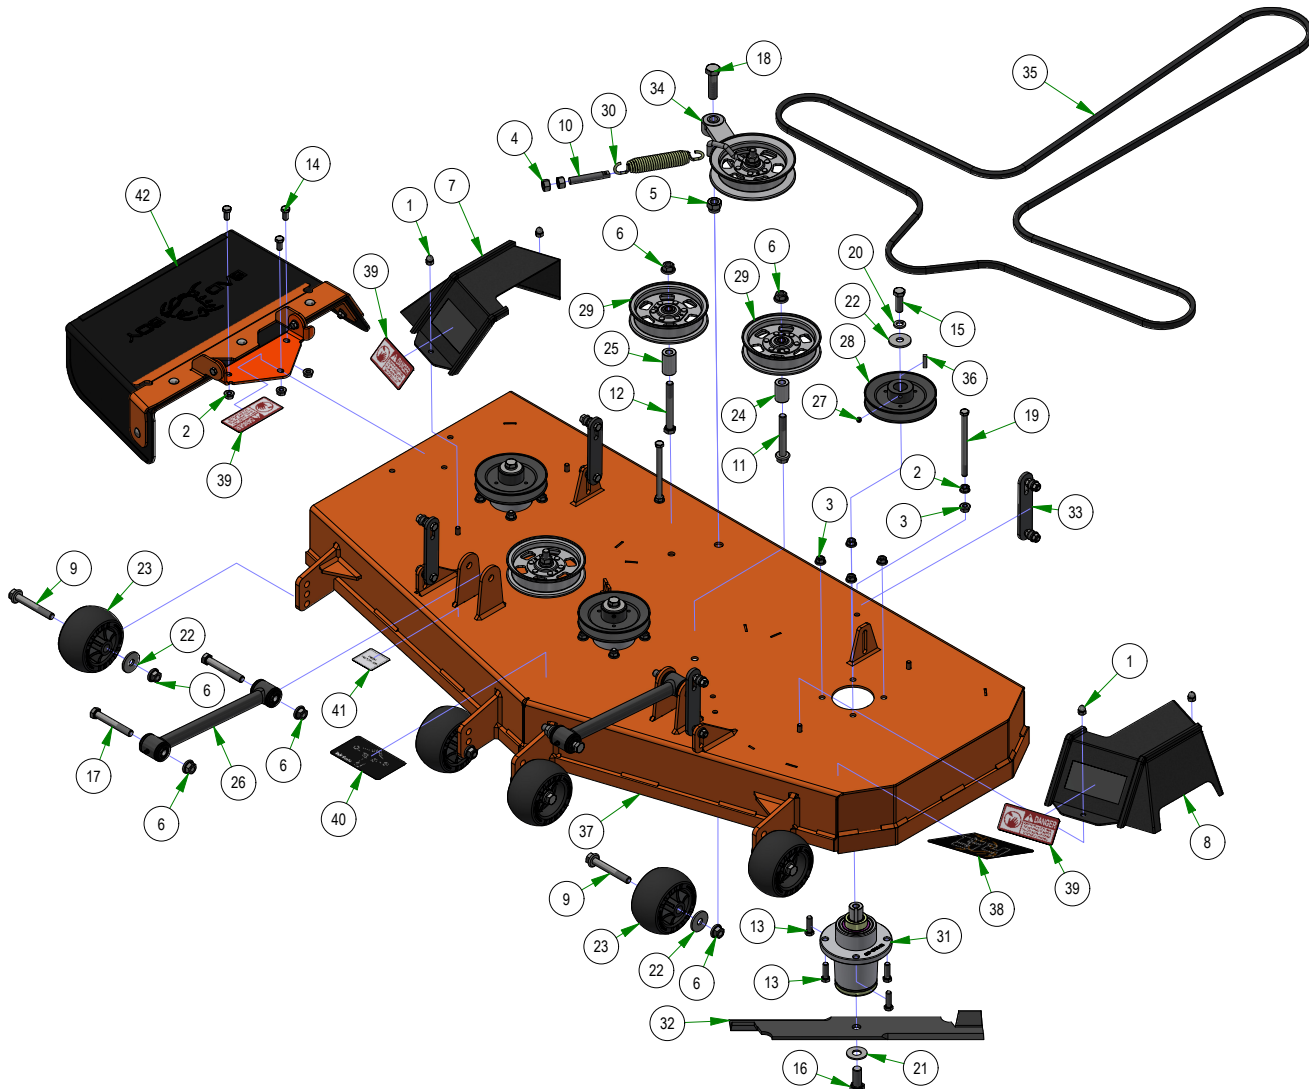

Parts List				Parts List			
ITEM	QTY	PART NUMBER	DESCRIPTION	ITEM	QTY	PART NUMBER	DESCRIPTION
1	4	013-0004-00	5/16-18 ACORN NUT HIGH-CROWN ZC	22	9	019-6020-00	1/2 BELLEVILLE WASHER (1-5/8 OD X .140 THK) ZINC
2	5	013-5201-00	3/8-16 HEX SERRATED FLANGE NUT HARD/ZINC	23	6	022-1000-00	Deck Wheel
3	14	013-5202-00	3/8-16 NYLON INSERT FLANGE LOCKNUT (GR.F) ZINC	24	2	025-5338-00	.502 ID X .750 OD X 1.500 Long Spacer
4	2	013-7018-00	1/2-13 HEX NUT ZINC	25	1	025-5339-00	1 3/4" Pulley Spacer
5	1	013-7021-00	5/8-11 NYLON INSERT LOCKNUT ZINC	26	2	028-0004-22	Hybrid Turnbuckle/Deck Locator
6	13	013-8050-00	1/2-13 NYLON INSERT FLANGE LOCKNUT ZINC	27	3	030-0050-00	5/16-24 X 1/4 SOCKET SET SCREW (CUP PT) PLAIN
7	1	014-5020-00	2021 Maverick 54"/60" RH Pulley Cover	28	3	033-6006-00	5.25" Deck Spindle Pulley
8	1	014-5021-00	2021 Maverick 54"/60" LH Pulley Cover	29	3	033-7201-25	5-3/4 Idler Pulley
9	6	018-0010-00	1/2-13 X 90MM HEX FLANGE BOLT W/SHOULDER (GR.8) ZINC	30	1	034-2020-00	Deck Idler Spring
10	1	018-2004-50	All Thread	31	3	037-6015-50	Spindle Assembly
11	2	018-2018-00	1/2-13 X 3-1/2 HEX FLANGE BOLT (GR.8) ZINC	32	3	038-0001-00	54" Fusion Blade for Avenger/ZT/Mav/Outlaw/Revolt
12	1	018-5019-00	1/2-13 X 4 HEX CAP SCREW (GR.8) ZINC YELLOW	33	4	039-2127-17	Deck Hanger Assembly
13	12	018-5040-00	3/8-16 X 1-1/4 HEX CAP SCREW (GR.5) ZINC	34	1	039-6945-26	Maverick HD & Down Deck Idler Assembly
14	3	018-5250-00	3/8-16 X 3/4 HEX CAP SCREW (GR.5) ZINC	35	1	041-1560-00	B155.75 Deck Belt
15	3	018-6019-00	1/2-20 X 1-1/2 HEX CAP SCREW (GR.5) ZINC	36	3	042-6030-00	1/4 X 1 SQ MACHINERY KEY 1018 STL PLN
16	3	018-6020-00	5/8-18 X 1-1/2 HEX CAP SCREW (GR.8) ZINC YELLOW	37	1	060-2513-00	2025 54" x 5" Deck
17	4	018-6054-00	1/2-13 X 3-1/2 HEX CAP SCREW (GR.5) ZINC	38	1	091-0533-00	54" Grip Deck Decal
18	1	018-6058-00	5/8-11 X 2-1/4 HEX CAP SCREW (GR.5) ZINC	39	3	091-3012-00	Danger Decal-Spindle/Discharge
19	2	018-7060-00	3/8-16 X 5-1/2 HEX CAP SCREW (GR.5) ZINC	40	1	091-3309-00	Deck Belt Route Decal
20	3	019-5007-00	1/2 SPLIT LOCKWASHER (GR.8) ZINC/YELLOW	41	1	091-8001-00	Deck Impact Patent Decal 9591803
21	3	019-5038-00	5/8 USS FLAT WASHER (1-3/4" OD) GR.8 ZINC YELLOW	42	1	210-6005-98	Discharge Chute Assembly