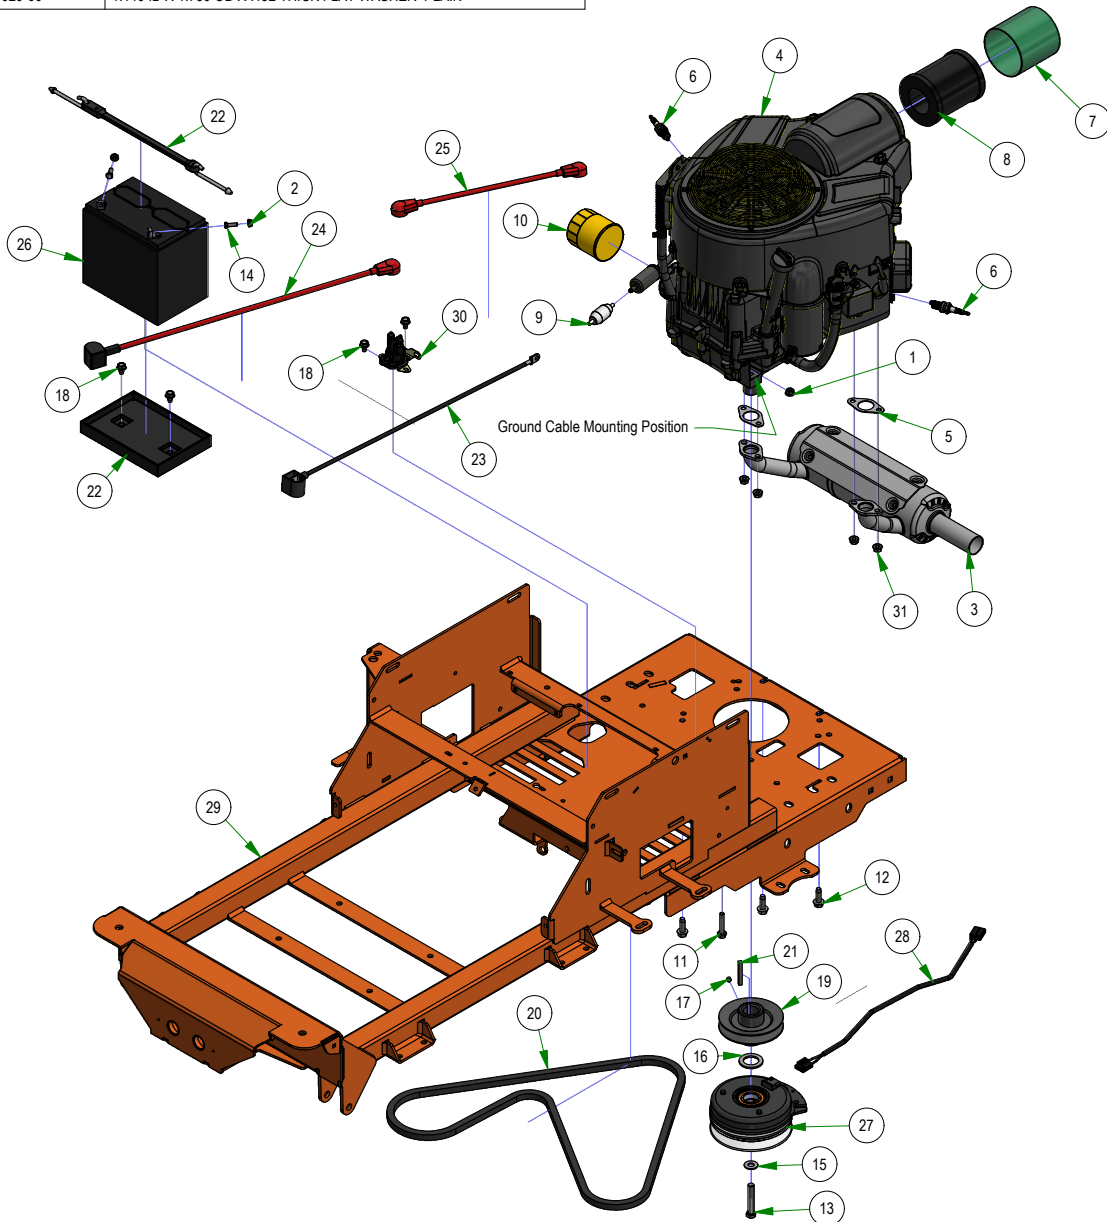

Parts List				Parts List			
ITEM	QTY	PART NUMBER	DESCRIPTION	ITEM	QTY	PART NUMBER	DESCRIPTION
1	1	013-0101-00	5/16-18 Gr5 Distorted-Thread Flange Locknut	17	1	030-0050-00	5/16-24 X 1/4 SOCKET SET SCREW (CUP PT) PLAIN
2	2	013-9001-00	1/4-20 HEX SERRATED FLANGE NUT HARD/ZINC	18	4	030-7044-00	5/16-18 X 1/2 HWH unslot (F) tcs zinc
3	1	015-0057-00	2017 Compact Outlaw Exhaust 810 Vanguard	19	1	033-5035-00	4 3/4 Motor Pulley
4	1	015-0511-00	Vanguard 27hp CXI with Out Oil Filter Maverick	20	1	041-6400-00	Pump Belt
5	2	015-0077-01	Exhaust Gasket	21	1	042-5020-00	1/4 X 2 SQ MACHINERY KEY 1018 STL PLAIN
6	2	015-8000-00	Spark Plug	22	1	043-8930-98	2023 Battery Hold Down Assembly
7	1	063-1000-00	pre-Cleaner for Vanguard CXI Engine	23	1	064-0030-00	24 inch Black Cable - MZ/ZT
8	1	063-1005-00	Air Filter for Vanguard CXI Engine	24	1	064-5300-00	24" Red Battery Cable
9	1	063-6000-00	Universal Inline Fuel Filter	25	1	064-5301-00	14" Red Battery Cable
10	1	063-8018-00	Oil Filter	26	1	068-8049-00	SP-35 Battery
11	1	018-0114-00	5/16-18x1-3/4 Gr5 Hex Flange Screw Zinc Clear	27	1	070-0059-00	120 Ft Lb. Clutch - 1 1/8" Shaft
12	3	018-1075-00	3/8-16 X 1-1/8 HEX WASHER UNSLOT SERRATED (TRI-LOB) TRS ZINC YELLOW	28	1	070-2000-00	Clutch Pigtail
13	1	018-5300-21	7/16-20 X 2.5" HEX Bolt GR.8 W/Patch	29	1	070-2502-00	2025 ZT Elite Frame
14	2	018-8052-00	1/4-20 X 3/4 HEX CAP SCREW (GR.5) ZINC	30	1	108-0001-00	Solenoid
15	1	019-5029-00	3/8 FLAT WASHER USS (1" OD) ZINC	31	4	013-8250-00	Muffler Nut for 015-0511-00 Briggs
16	1	019-6029-00	1.140 ID X 1.750 OD X .132 THICK FLAT WASHER PLAIN