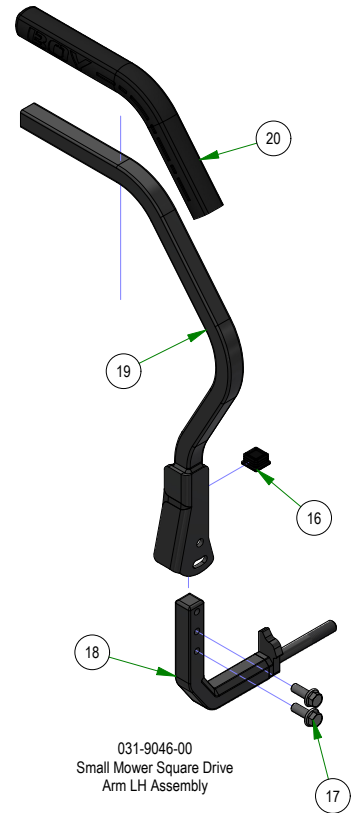

PARTS SECTION: DRIVE ARM SUB ASSEMBLIES

Parts List				Parts List			
ITEM	QTY	PART NUMBER	DESCRIPTION	ITEM	QTY	PART NUMBER	DESCRIPTION
1	1	013-8043-00	5/16-18 HEX NUT ZINC	15	1	031-9044-00	Grip for 031-9045-00 / 031-9046-00
2	1	018-8063-00	5/16-18 X 3/4 HEX CAP SCREW (GR.5) ZINC	16	1	014-9006-00	9565K16_Polyethylene Square Plug
3	1	024-6034-00	1/4 DRIVE-TYPE STRAIGHT GREASE FITTING ZINC YELLOW)	17	2	018-0089-00	92323A554_Grade 5 Steel Serrated-Flange Hex Head Screw
4	2	031-0032-00	2019 Drive Arm Bushing	18	1	031-0076-00	Small Mower Square Drive Arm Lower LH Weldment
5	1	031-0053-00	2021 Drive Actuator RH Weldment	19	1	031-9032-00	Small Mower Square Drive Arm LH Weldment
6	1	013-8043-00	5/16-18 HEX NUT ZINC	20	1	031-9044-00	Grip for 031-9045-00 / 031-9046-00
7	1	018-8063-00	5/16-18 X 3/4 HEX CAP SCREW (GR.5) ZINC	21	2	013-6051-00	3/8" Fine Threaded Jam Nut
8	1	024-6034-00	1/4 DRIVE-TYPE STRAIGHT GREASE FITTING ZINC YELLOW)	22	1	035-5450-01	Push Rod - Right (Rod Only)
9	2	031-0032-00	2019 Drive Arm Bushing	23	1	048-3000-00	Spherical Rod End - Outlaw
10	1	031-0054-00	2021 Drive Actuator LH Weldment	24	1	099-2009-00	Quick Release Ball Joint
11	1	014-9006-00	9565K16_Polyethylene Square Plug	25	2	013-6051-00	3/8" Fine Threaded Jam Nut
12	2	018-0089-00	92323A554_Grade 5 Steel Serrated-Flange Hex Head Screw	26	1	035-5451-01	Push Rod LH (Rod Only)
13	1	031-0077-00	Small Mower Square Drive Arm Lower RH Weldment	27	1	048-3000-00	Spherical Rod End - Outlaw
14	1	031-9033-00	Small Mower Square Drive Arm RH Weldment	28	1	099-2009-00	Quick Release Ball Joint