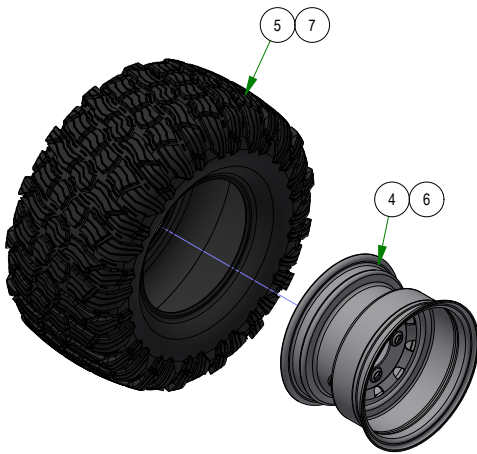

PARTS SECTION: WHEEL SUBASSEMBLIES

Parts List				Parts List			
ITEM	QTY	PART NUMBER	DESCRIPTION	ITEM	QTY	PART NUMBER	DESCRIPTION
1	3	022-5347-00	13 x 6.50 - 6 Tire	10	1	050-2076-00	ZT Transaxle Wheel Hub
2	6	022-7009-00	Ball Bearing w/Retainer, 99502H-NR, .625 Bore x 1.375 OD x .4375 Width	11	1	050-8010-00	2021 ZT/Maverick Transaxle Seat Kit (ZT-2800)
3	3	022-7007-00	Front Tire Rim	12	1	063-1050-00	ZT Hydraulic Filter
4	2	022-2019-17	WHEEL, 10", BLACK	13	1	034-9080-00	Transaxle Spring
5	2	022-2028-RT	22-10x10 Reaper Tire Only	14	1	050-2070-00	2021 ZT/Maverick Transaxle Fan/Pulley Kit
6	2	022-2015-50	ZT Wheel Only 22x11-10	15	1	050-2076-00	ZT Transaxle Wheel Hub
7	2	022-2215-RT	22x11-10 Reaper Rear TIRE ONLY	16	1	050-8010-00	2021 ZT/Maverick Transaxle Seat Kit (ZT-2800)
8	1	034-9080-00	Transaxle Spring	17	1	063-1050-00	ZT Hydraulic Filter
9	1	050-2070-00	2021 ZT/Maverick Transaxle Fan/Pulley Kit				

022-2028-00
22-10x10 Reaper Wheel/Tire Assembly
&
022-2215-00
22x11-10 Reaper Rear Black Assembly