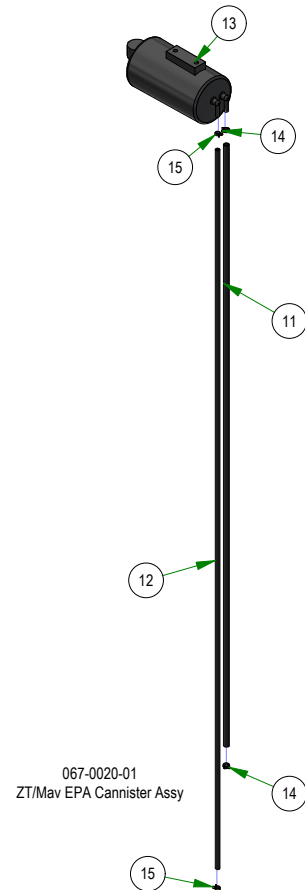

PARTS SECTION: FRAME SUBASSEMBLIES

Parts List				Parts List			
ITEM	QTY	PART NUMBER	DESCRIPTION	ITEM	QTY	PART NUMBER	DESCRIPTION
1	0.333 ft	051-8067-00	1/4 Fuel Line	11	1	051-2020-01	1/4" Vinyl Tubing, 46" Long
2	2	072-8069-00	1/4 Fuel Hose Clamp	12	1	051-2025-02	3/16" Vinyl Tubing, 55" Long
3	0.917 ft	051-8067-00	1/4 Fuel Line	13	1	067-0020-00	Carbon Canister
4	1	067-6057-00	2 Way Fuel Shut-Off Valve	14	2	072-8070-00	MZ Tank Hose Clamp 1/4 Vinyl
5	1	072-8069-00	1/4 Fuel Hose Clamp	15	2	072-8073-00	3/16" Vinyl Hose Clamp
6	1	051-2014-01	33" 1/4 Fuel Line	16	1	066-8083-00	Fuel Cap
7	0.333 ft	051-8067-00	1/4 Fuel Line	17	1	067-4090-00	Fuel Gauge w/Grommet
8	2	072-8069-00	1/4 Fuel Hose Clamp	18	1	067-6070-00	Rollover Valve W/Grommet
9	1	067-6057-00	2 Way Fuel Shut-Off Valve	19	1	067-9903-00	Fuel Pick-up for 067-2021-00
10	1	072-8069-00	1/4 Fuel Hose Clamp