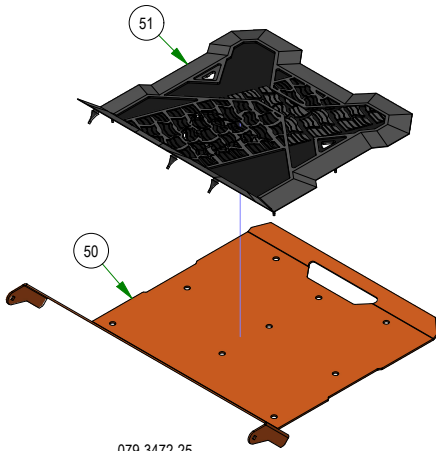

PARTS SECTION: FRAME SUB ASSEMBLIES

079-3472-25
2025 ZT/Mav/HD
Floorboard Assembly