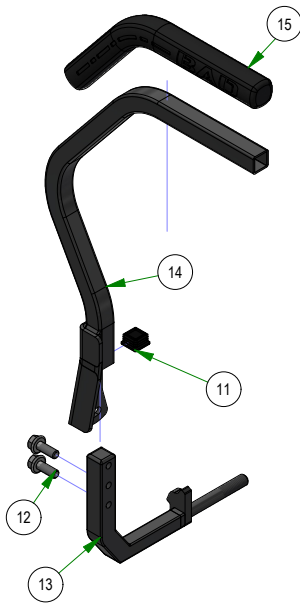

Parts List				Parts List			
ITEM	QTY	PART NUMBER	DESCRIPTION	ITEM	QTY	PART NUMBER	DESCRIPTION
1	1	013-8043-00	5/16-18 HEX NUT ZINC	15	1	031-9044-00	Grip for 031-9045-00 / 031-9046-00
2	1	018-8063-00	5/16-18 X 3/4 HEX CAP SCREW (GR.5) ZINC	16	1	014-9006-00	9565K16_Polyethylene Square Plug
3	1	024-6034-00	1/4 DRIVE-TYPE STRAIGHT GREASE FITTING ZINC YELLOW)	17	2	018-0089-00	92323A554_Grade 5 Steel Serrated-Flange Hex Head Screw
4	2	031-0032-00	2019 Drive Arm Bushing	18	1	031-0076-00	Small Mower Square Drive Arm Lower LH Weldment
5	1	031-0053-00	2021 Drive Actuator RH Weldment	19	1	031-9032-00	Small Mower Square Drive Arm LH Weldment
6	1	013-8043-00	5/16-18 HEX NUT ZINC	20	1	031-9044-00	Grip for 031-9045-00 / 031-9046-00
7	1	018-8063-00	5/16-18 X 3/4 HEX CAP SCREW (GR.5) ZINC	21	2	013-6051-00	3/8" Fine Threaded Jam Nut
8	1	024-6034-00	1/4 DRIVE-TYPE STRAIGHT GREASE FITTING ZINC YELLOW)	22	1	035-5450-01	Push Rod - Right (Rod Only)
9	2	031-0032-00	2019 Drive Arm Bushing	23	1	048-3000-00	Spherical Rod End - Outlaw
10	1	031-0054-00	2021 Drive Actuator LH Weldment	24	1	099-2009-00	Quick Release Ball Joint
11	1	014-9006-00	9565K16_Polyethylene Square Plug	25	2	013-6051-00	3/8" Fine Threaded Jam Nut
12	2	018-0089-00	92323A554_Grade 5 Steel Serrated-Flange Hex Head Screw	26	1	035-5451-01	Push Rod LH (Rod Only)
13	1	031-0077-00	Small Mower Square Drive Arm Lower RH Weldment	27	1	048-3000-00	Spherical Rod End - Outlaw
14	1	031-9033-00	Small Mower Square Drive Arm RH Weldment	28	1	099-2009-00	Quick Release Ball Joint

031-9045-00
Small Mower Square Drive Arm RH Assembly