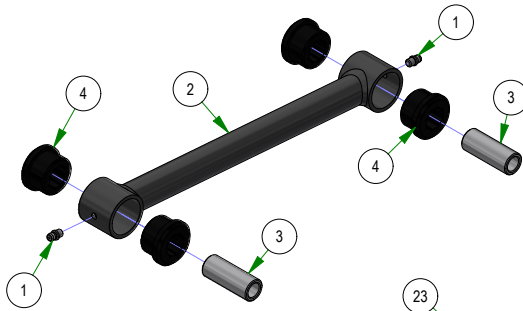

028-0004-22
Hybrid Turnbuckle/Deck Locator