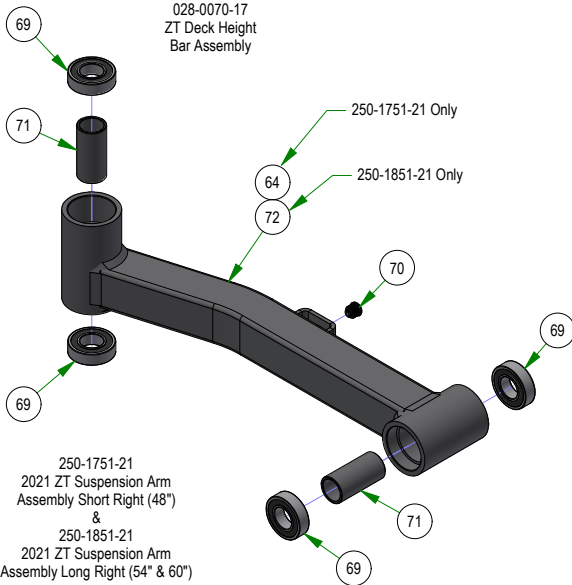

PARTS SECTION: FRAME SUB ASSEMBLIES

079-3472-25
2025 ZT/Mav/HD
Floorboard Assembly

069-1051-21
2021 Load Balanced Brake
Handle Assembly

017-9076-00
Pillow Block Kit

028-0070-17
ZT Deck Height
Bar Assembly

039-5944-01
ZT Pump Idler

250-1751-21
2021 ZT Suspension Arm
Assembly Short Right (48")
&
250-1851-21
2021 ZT Suspension Arm
Assembly Long Right (54" & 60")

250-1801-21
2021 ZT Suspension Arm
Assembly Left (48", 54", & 60")