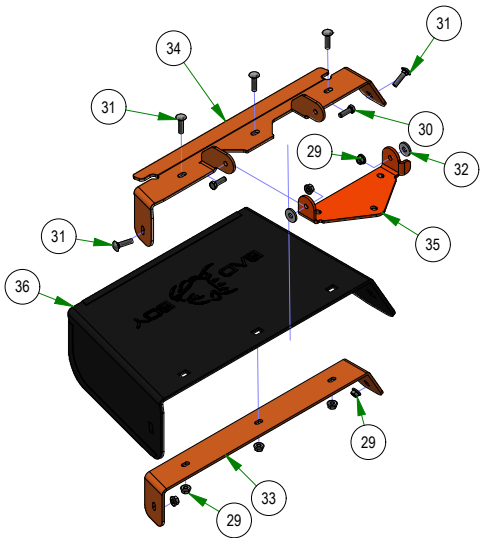

PARTS SECTION: DECK SUB ASSEMBLIES

210-6005-98
Discharge Chute Assembly
54" & 60" Decks