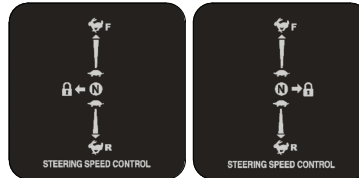

PARTS SECTION: DECALS

091-4063-00
Flying Bulldog Front Bumper Decal

091-3012-00
Danger Decal-Spindle/Discharge

091-4072-00
2023 MZ/Magnum/ZT/Maverick Control Panel Decal

091-3150-00
Outlaw Warning Decal

091-8001-00
Deck Impact Patent Decal 9591803