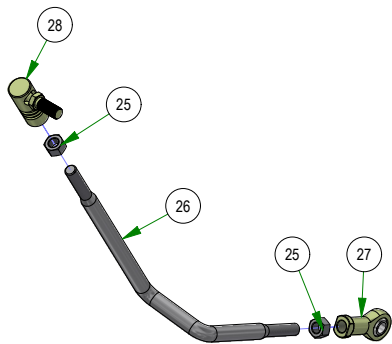

035-5451-00
Push Rod-Left