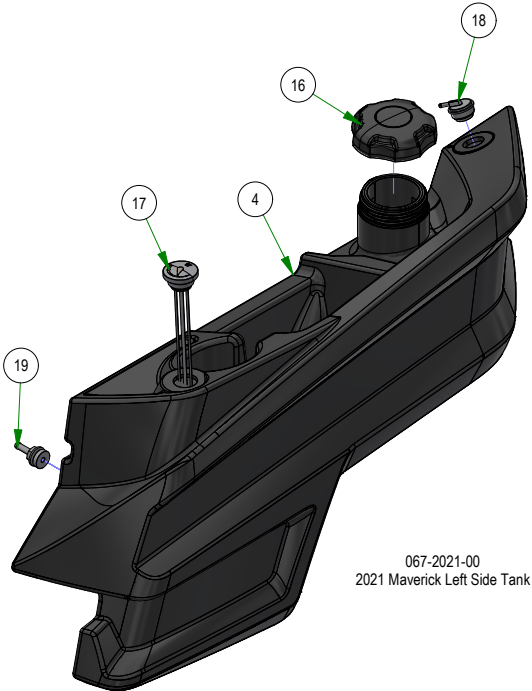

PARTS SECTION: FRAME SUBASSEMBLIES

Parts List				Parts List			
ITEM	QTY	PART NUMBER	DESCRIPTION	ITEM	QTY	PART NUMBER	DESCRIPTION
1	0.333 ft	051-8067-00	1/4 Fuel Line	11	1	051-2020-01	1/4" Vinyl Tubing, 46" Long
2	2	072-8069-00	1/4 Fuel Hose Clamp	12	1	051-2025-02	3/16" Vinyl Tubing, 55" Long
3	0.917 ft	051-8067-00	1/4 Fuel Line	13	1	067-0020-00	Carbon Canister
4	1	067-6057-00	2 Way Fuel Shut-Off Valve	14	2	072-8070-00	MZ Tank Hose Clamp 1/4 Vinyl
5	1	072-8069-00	1/4 Fuel Hose Clamp	15	2	072-8073-00	3/16" Vinyl Hose Clamp
6	1	051-2014-01	33" 1/4 Fuel Line	16	1	066-8083-00	Fuel Cap
7	0.333 ft	051-8067-00	1/4 Fuel Line	17	1	067-4090-00	Fuel Gauge w/Grommet
8	2	072-8069-00	1/4 Fuel Hose Clamp	18	1	067-6070-00	Rollover Valve W/Grommet
9	1	067-6057-00	2 Way Fuel Shut-Off Valve	19	1	067-9903-00	Fuel Pick-up for 067-2021-00
10	1	072-8069-00	1/4 Fuel Hose Clamp