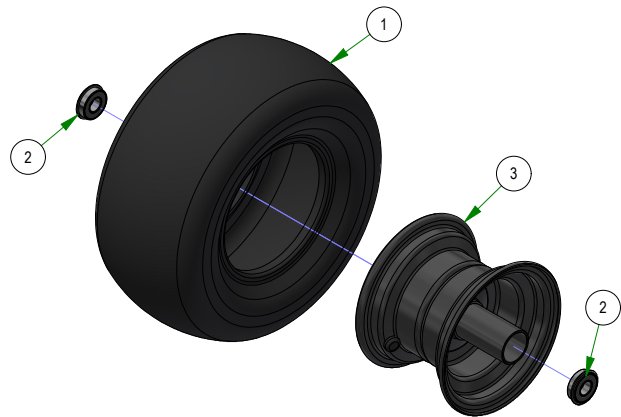

022-2017-00
13x6.5-6 Black Tire and Wheel Assembly