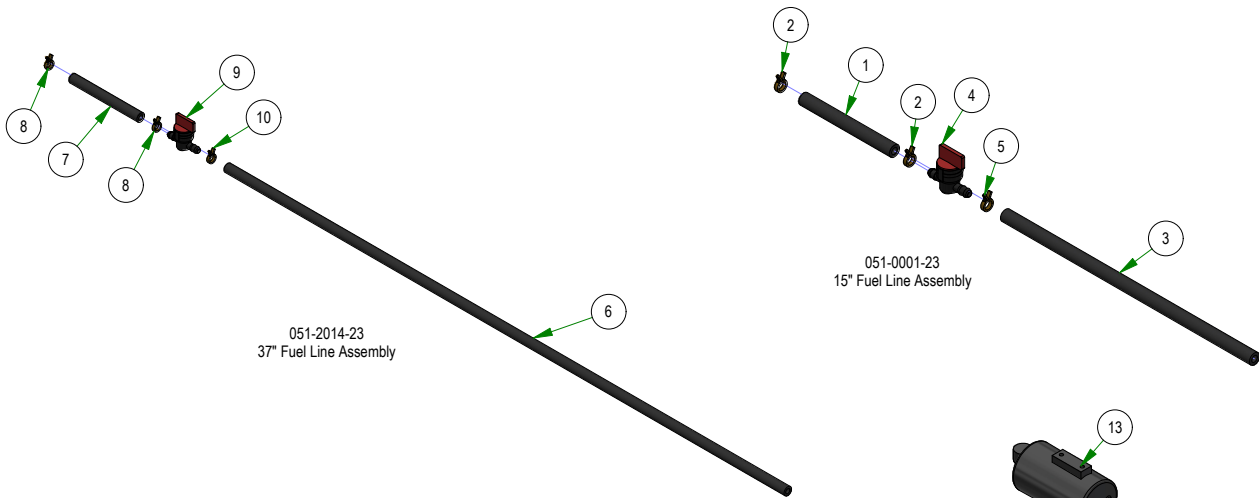

PARTS SECTION: FRAME SUBASSEMBLIES

Parts List				Parts List			
ITEM	QTY	PART NUMBER	DESCRIPTION	ITEM	QTY	PART NUMBER	DESCRIPTION
1	0.333 ft	051-8067-00	1/4 Fuel Line	11	1	051-2020-01	1/4" Vinyl Tubing, 46" Long
2	2	072-8069-00	1/4 Fuel Hose Clamp	12	1	051-2025-02	3/16" Vinyl Tubing, 55" Long
3	0.917 ft	051-8067-00	1/4 Fuel Line	13	1	067-0020-00	Carbon Canister
4	1	067-6057-00	2 Way Fuel Shut-Off Valve	14	2	072-8070-00	MZ Tank Hose Clamp 1/4 Vinyl
5	1	072-8069-00	1/4 Fuel Hose Clamp	15	2	072-8073-00	3/16" Vinyl Hose Clamp
6	1	051-2014-01	33" 1/4 Fuel Line	16	1	066-8083-00	Fuel Cap
7	0.333 ft	051-8067-00	1/4 Fuel Line	17	1	067-4090-00	Fuel Gauge w/Grommet
8	2	072-8069-00	1/4 Fuel Hose Clamp	18	1	067-6070-00	Rollover Valve W/Grommet
9	1	067-6057-00	2 Way Fuel Shut-Off Valve	19	1	067-9903-00	Fuel Pick-up for 067-2021-00
10	1	072-8069-00	1/4 Fuel Hose Clamp