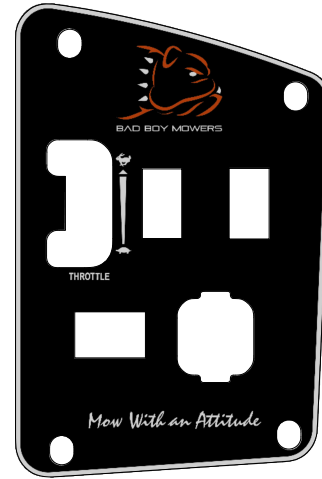

PARTS SECTION: ENGINE - BRIGGS

Parts List				Parts List			
ITEM	QTY	PART NUMBER	DESCRIPTION	ITEM	QTY	PART NUMBER	DESCRIPTION
1	1	013-0101-00	5/16-18 Gr5 Distorted-Thread Flange Locknut	17	1	030-0050-00	5/16-24 X 1/4 SOCKET SET SCREW (CUP PT) PLAIN
2	2	013-9001-00	1/4-20 HEX SERRATED FLANGE NUT HARD/ZINC	18	4	030-7044-00	5/16-18 X 1/2 HWH unslot (F) tcs zinc
3	1	015-0057-00	2017 Compact Outlaw Exhaust 810 Vanguard	19	1	033-5035-00	4 3/4 Motor Pulley
4	1	015-0511-00	Vanguard 27hp CXI with Out Oil Filter Maverick	20	1	041-6400-00	Pump Belt
5	2	015-0077-01	Exhaust Gasket	21	1	042-5020-00	1/4 X 2 SQ MACHINERY KEY 1018 STL PLAIN
6	2	015-8000-00	Spark Plug	22	1	043-8930-98	2023 Battery Hold Down Assembly
7	1	063-1000-00	pre-Cleaner for Vanguard CXI Engine	23	1	064-0030-00	24 inch Black Cable - MZ/ZT
8	1	063-1005-00	Air Filter for Vanguard CXI Engine	24	1	064-5300-00	24" Red Battery Cable
9	1	063-6000-00	Universal Inline Fuel Filter	25	1	064-5301-00	14" Red Battery Cable
10	1	063-8018-00	Oil Filter	26	1	068-8049-00	SP-35 Battery
11	1	018-0114-00	5/16-18x1-3/4 Gr5 Hex Flange Screw Zinc Clear	27	1	070-0059-00	120 Ft Lb. Clutch - 1 1/8" Shaft
12	3	018-1075-00	3/8-16 X 1-1/8 HEX WASHER UNSLOT SERRATED (TRI-LOB) TRS ZINC YELLOW	28	1	070-2000-00	Clutch Pigtail
13	1	018-5300-21	7/16-20 X 2.5" HEX Bolt GR.8 W/Patch	29	1	070-2502-00	2025 ZT Elite Frame
14	2	018-8052-00	1/4-20 X 3/4 HEX CAP SCREW (GR.5) ZINC	30	1	108-0001-00	Solenoid
15	1	019-5029-00	3/8 FLAT WASHER USS (1" OD) ZINC	31	4	013-8250-00	Muffler Nut for 015-0511-00 Briggs
16	1	019-6029-00	1.140 ID X 1.750 OD X .132 THICK FLAT WASHER PLAIN				

PARTS SECTION: DECALS

091-4063-00
Flying Bulldog Front Bumper Decal

091-3012-00
Danger Decal-Spindle/Discharge

091-4072-00
2023 MZ/Magnum/ZT/Maverick Control Panel Decal

091-3150-00
Outlaw Warning Decal

091-8001-00
Deck Impact Patent Decal 9591803