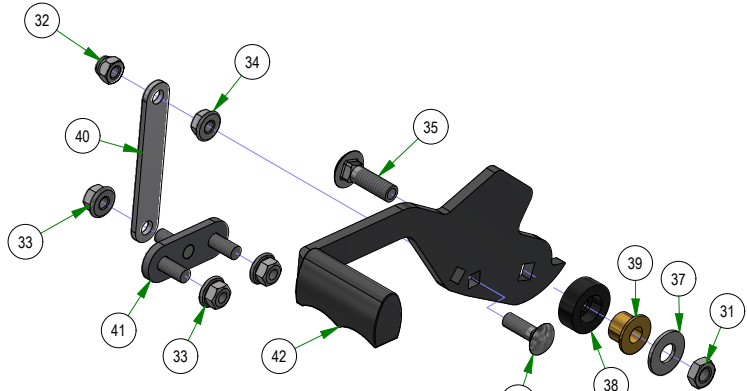

069-1051-21
2021 Load Balanced Brake
Handle Assembly