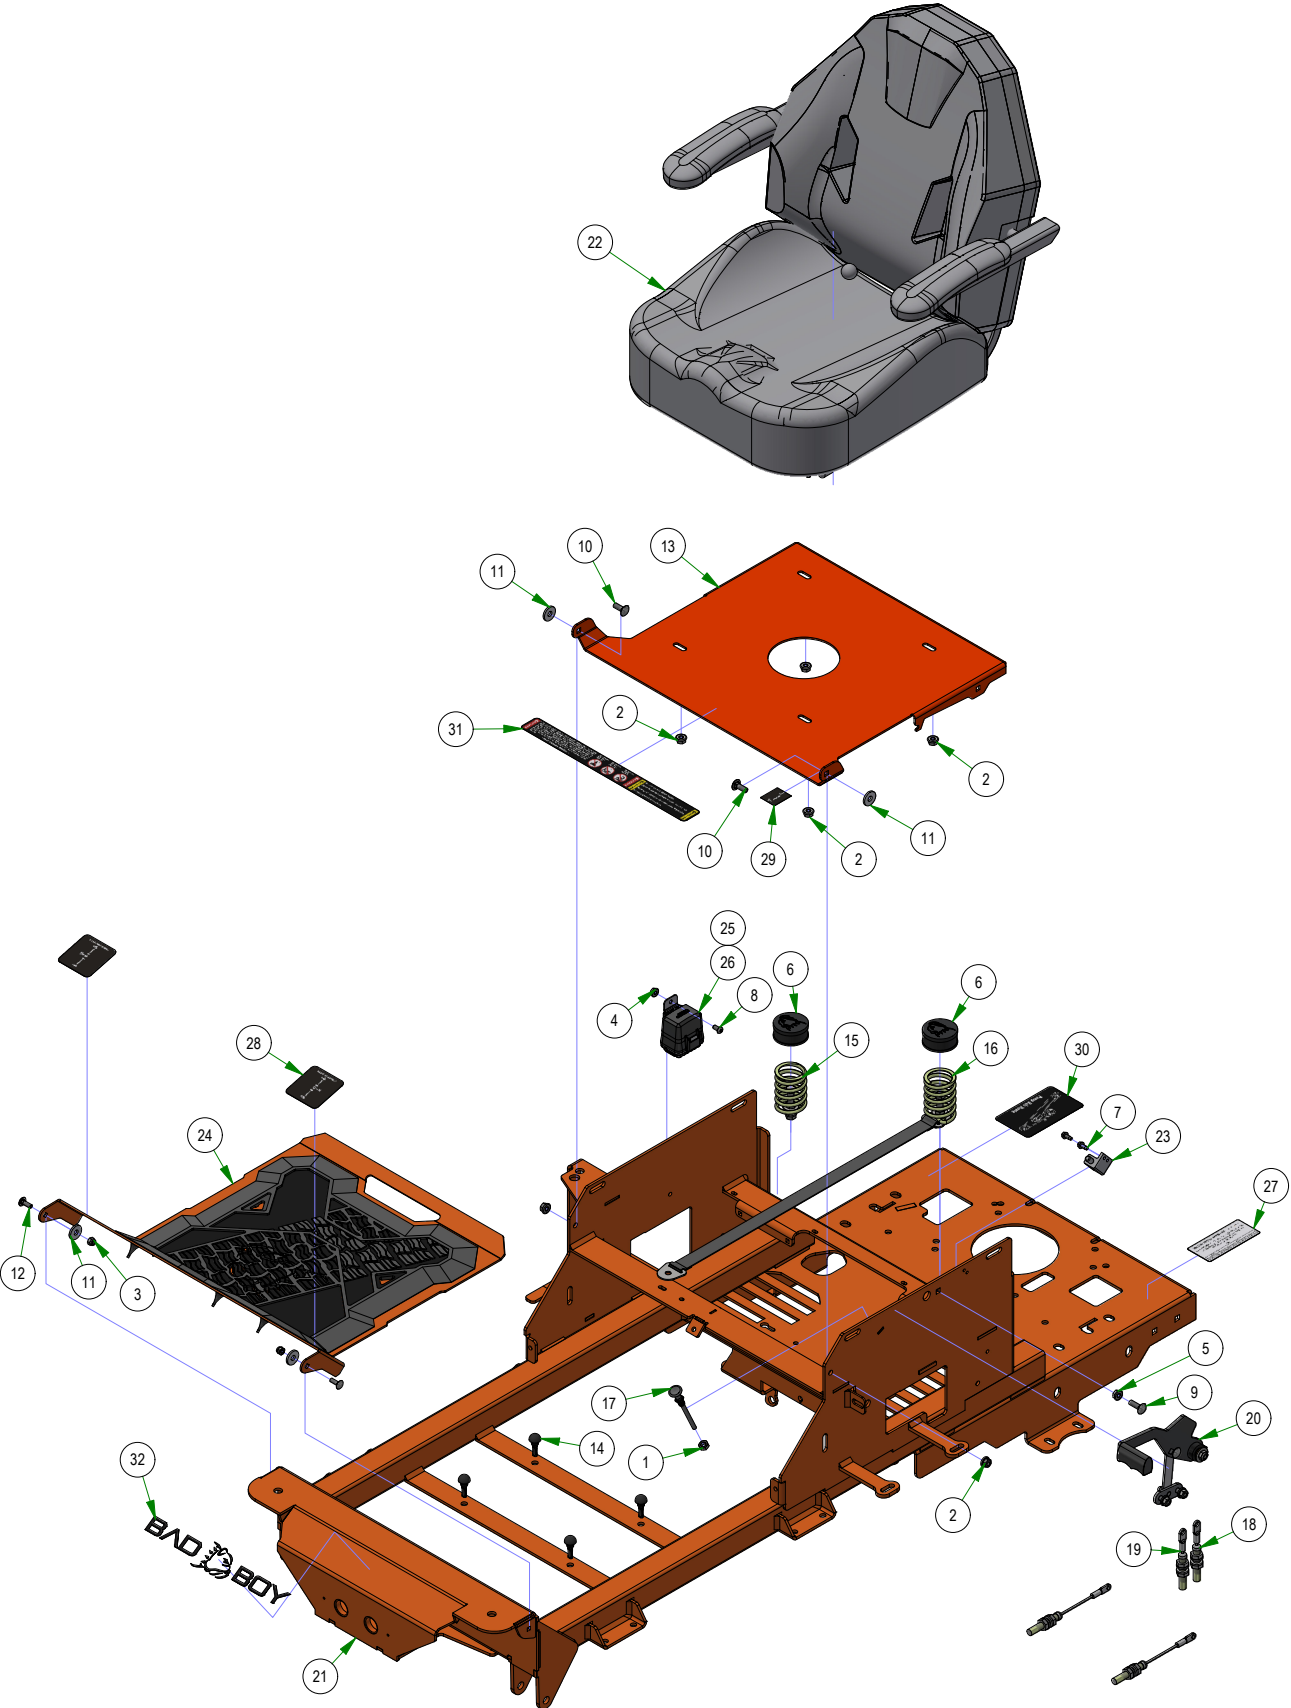

PARTS SECTION: UPPER FRAME

PARTS SECTION: UPPER FRAME

Parts List				Parts List			
ITEM	QTY	PART NUMBER	DESCRIPTION	ITEM	QTY	PART NUMBER	DESCRIPTION
1	1	013-6051-00	3/8-24 HEX NUT ZINC YELLOW	17	1	054-8017-00	Choke
2	6	013-8049-00	5/16-18 NYLON INSERT FLANGE LOCKNUT ZINC	18	1	064-3050-21	2021 Load Balanced Brake Cable 1
3	2	013-8073-00	1/4-20 NYLON INSERT LOCKNUT ZINC	19	1	064-3051-21	2021 Load Balanced Brake Cable 2
4	1	013-9001-00	1/4-20 HEX SERRATED FLANGE NUT HARD/ZINC	20	1	069-1051-21	2021 Load Balanced Brake Handle Assembly
5	1	013-9002-00	5/16-18 HEX SERRATED FLANGE NUT HARD/ZINC	21	1	070-2502-00	2025 ZT Elite Frame
6	2	014-8047-00	Spring Cap Cover	22	1	071-2101-00	2021 ZT Elite Seat
7	2	018-1080-00	12-24 X 1/2 HEX WASHER UNLSOT F TCS ZINC	23	1	077-8073-00	Safety Switch
8	1	018-2012-00	1/4-20 X 1/2 BUTTON SOCKET CAP SCREW 18-8 STAINLESS STEEL	24	1	079-3472-25	2025 ZT/Mav/HD Floorboard Assembly
9	1	018-8065-00	5/16-18 X 1 CARRIAGE BOLT (GR.8) ZINC	25	1	086-3600-00	2024 Wiring Harness with Clips
10	2	018-8066-00	5/16-18 X 7/8 CARRIAGE BOLT ZINC	26	1	086-3600-25	2025 Wiring Harness with Clips and Lights
11	4	019-6042-00	.360 ID X .983 OD X .120 THICK FLAT WASHER NYLON	27	1	091-0015-25	2025 EPA Build Date Punch Decal
12	2	019-8040-00	1/4-20 X 3/4 CARRIAGE BOLT (GR.5) ZINC	28	1	091-0021-00	2018 Maverick/2021 ZT Anti-Skid Steering Control Decals
13	1	026-1016-00	Seat Plate 2016	29	1	091-0339-18	2018 MZ/Magnum/ZT/MAV/Comp Out Brake Decal
14	4	029-4011-00	2023 Floor Board Rubber Bumper	30	1	091-3017-00	Pump Belt Route Decal-Pump Plate
15	1	034-8045-03	Seat Spring Assembly	31	1	091-3150-00	Outlaw Warning Decal
16	1	034-8045-22	2022 Mav/HD seat spring assembly with strap	32	1	091-4063-00	Flying Bulldog Front Bumper Decal