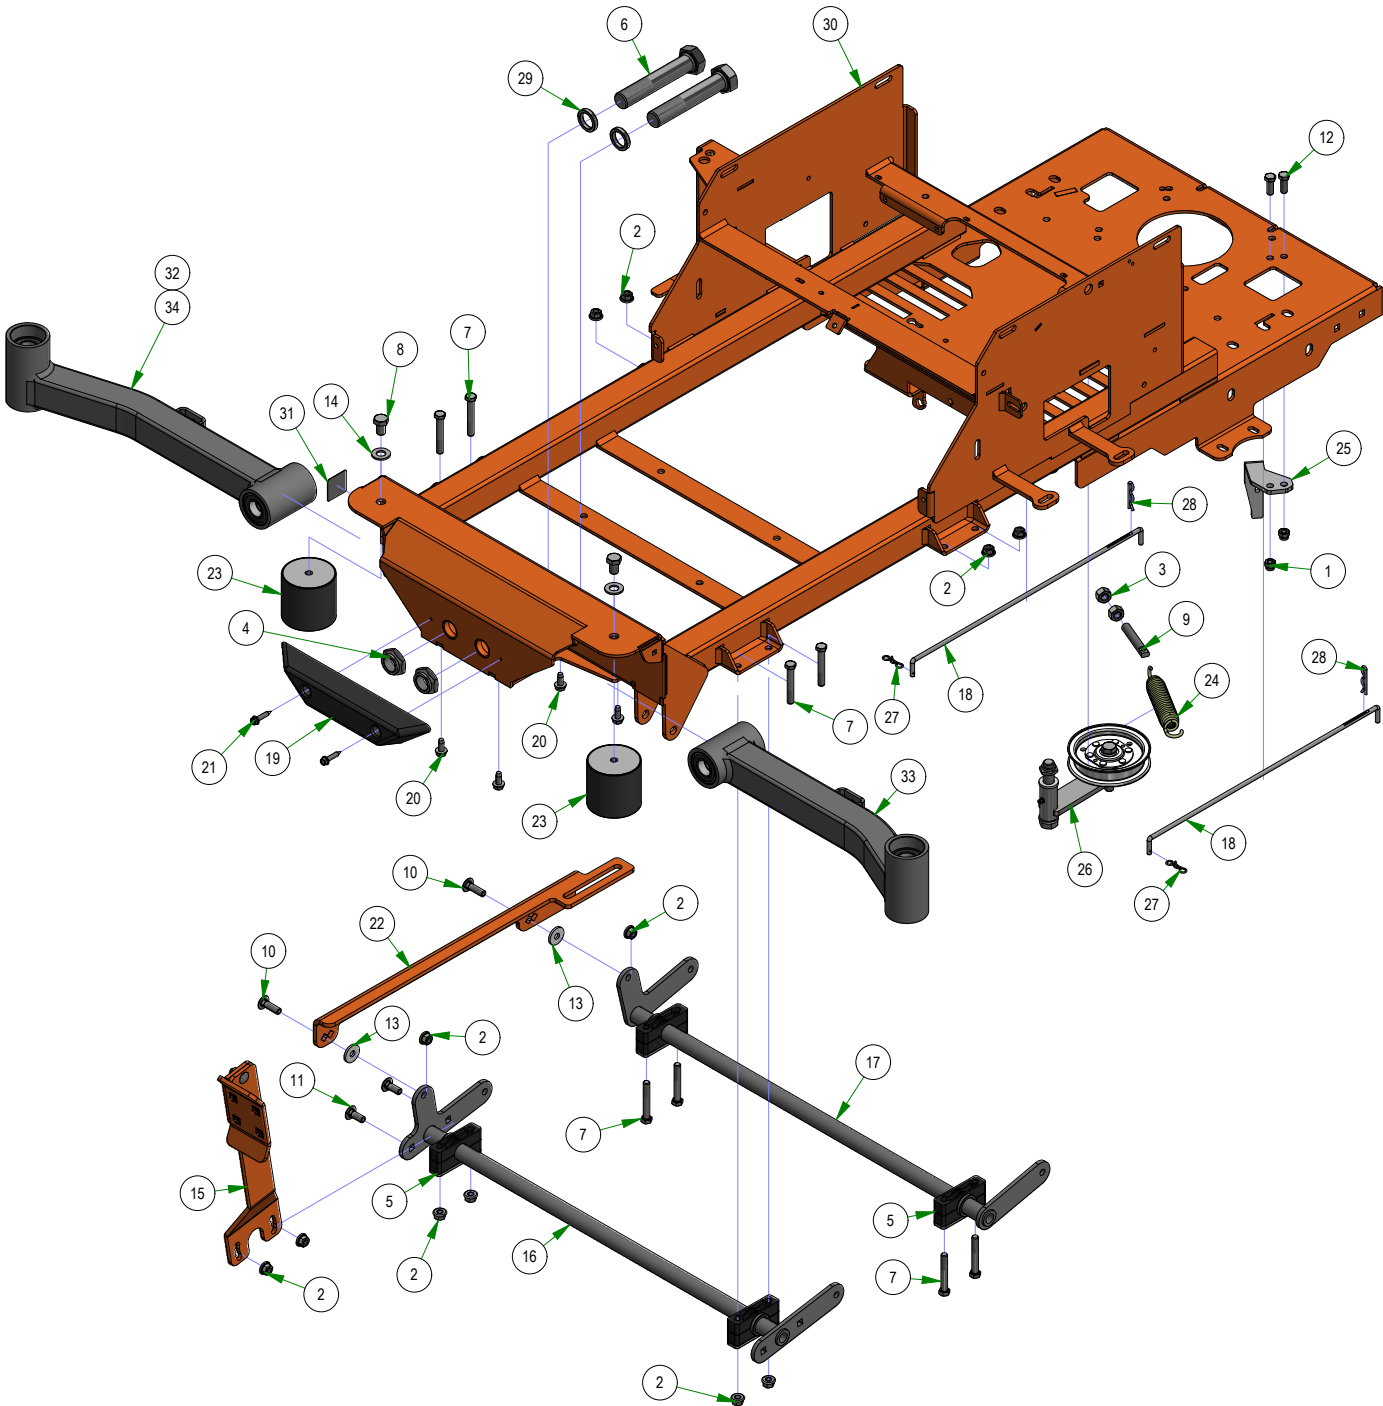

PARTS SECTION: LOWER FRAME

PARTS SECTION: LOWER FRAME

Parts List				Parts List			
ITEM	QTY	PART NUMBER	DESCRIPTION	ITEM	QTY	PART NUMBER	DESCRIPTION
1	2	013-5041-00	3/8-16 NYLON INSERT LOCKNUT ZINC	18	2	028-0070-00	Neutral Rod
2	12	013-5202-00	3/8-16 NYLON INSERT FLANGE LOCKNUT (GR.F) ZINC	19	1	029-7040-00	Bumper EZT
3	2	013-7018-00	1/2-13 HEX NUT ZINC	20	4	030-7042-00	5/16-18 X 3/4 HEX WASHER SLOT (F) TCS ZINC
4	2	013-9004-00	1"-14 NYLON INSERT JAM LOCKNUT ZINC	21	2	030-7047-00	1/4-14 X 1-1/4 HEX WASHER UNSLOT TEK/3 ZINC
5	4	017-9076-00	Pillow Block Kit	22	1	031-0510-00	2017 MZ/ZT Actuator Linkage
6	2	018-0026-00	1"-14 X 5-1/2 HEX CAP SCREW (GR.8) ZINC YELLOW	23	2	032-9002-00	Vibration Mount- Red Dot
7	8	018-0028-00	3/8-16 X 2-1/2 HEX CAP SCREW (GR.5) ZINC	24	1	034-2020-00	Deck Idler Spring
8	2	018-1055-00	1/2-13 X 3/4 HEX CAP SCREW (GR.5) ZINC	25	1	039-0267-00	2025 ZT Clutch Bracket
9	1	018-2004-50	All Thread	26	1	039-5944-01	ZT Pump Idler
10	2	018-5043-00	3/8-16 X 1-1/4 CARRIAGE BOLT ZINC	27	2	044-2004-00	Bow Pin
11	2	018-5044-00	3/8-16 X 1 CARRIAGE BOLT (GR.5) ZINC	28	2	044-2008-00	Neutral Rod Clip
12	2	018-6049-00	3/8-16 X 1 GR 5 Hex Bolts Zinc	29	2	058-1000-00	1.02 ID X 1.38 OD X .250 THK SPACER ZINC
13	2	019-2073-00	.390 ID X 1.12 OD X .125 THK FLAT WASHER NYLON	30	1	070-2502-00	2025 ZT Elite Frame
14	2	019-5702-00	1/2 SAE FLAT WASHER (1-1/16" OD) GR.8 ZINC YELLOW	31	1	091-8002-00	Independently Articulating Front Suspension Arms Patent Decal
15	1	026-0019-01	Foot Pedal Assembly	32	1	250-1751-21	2021 ZT Suspension Arm Assembly Short Right (48")
16	1	028-0002-00	Actuator Bar Front- 2017 MZ/ZT	33	1	250-1801-21	2021 ZT Suspension Arm Assembly Left (48", 54", & 60")
17	1	028-0003-00	Actuator Bar Rear- 2017 MZ/ZT	34	1	250-1851-21	2021 ZT Suspension Arm Assembly Long Right (54" & 60")