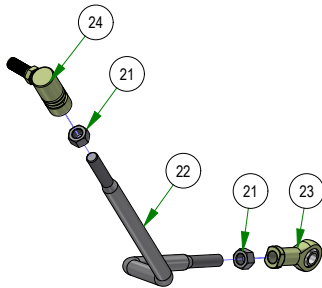

035-5450-00
Push Rod-Right