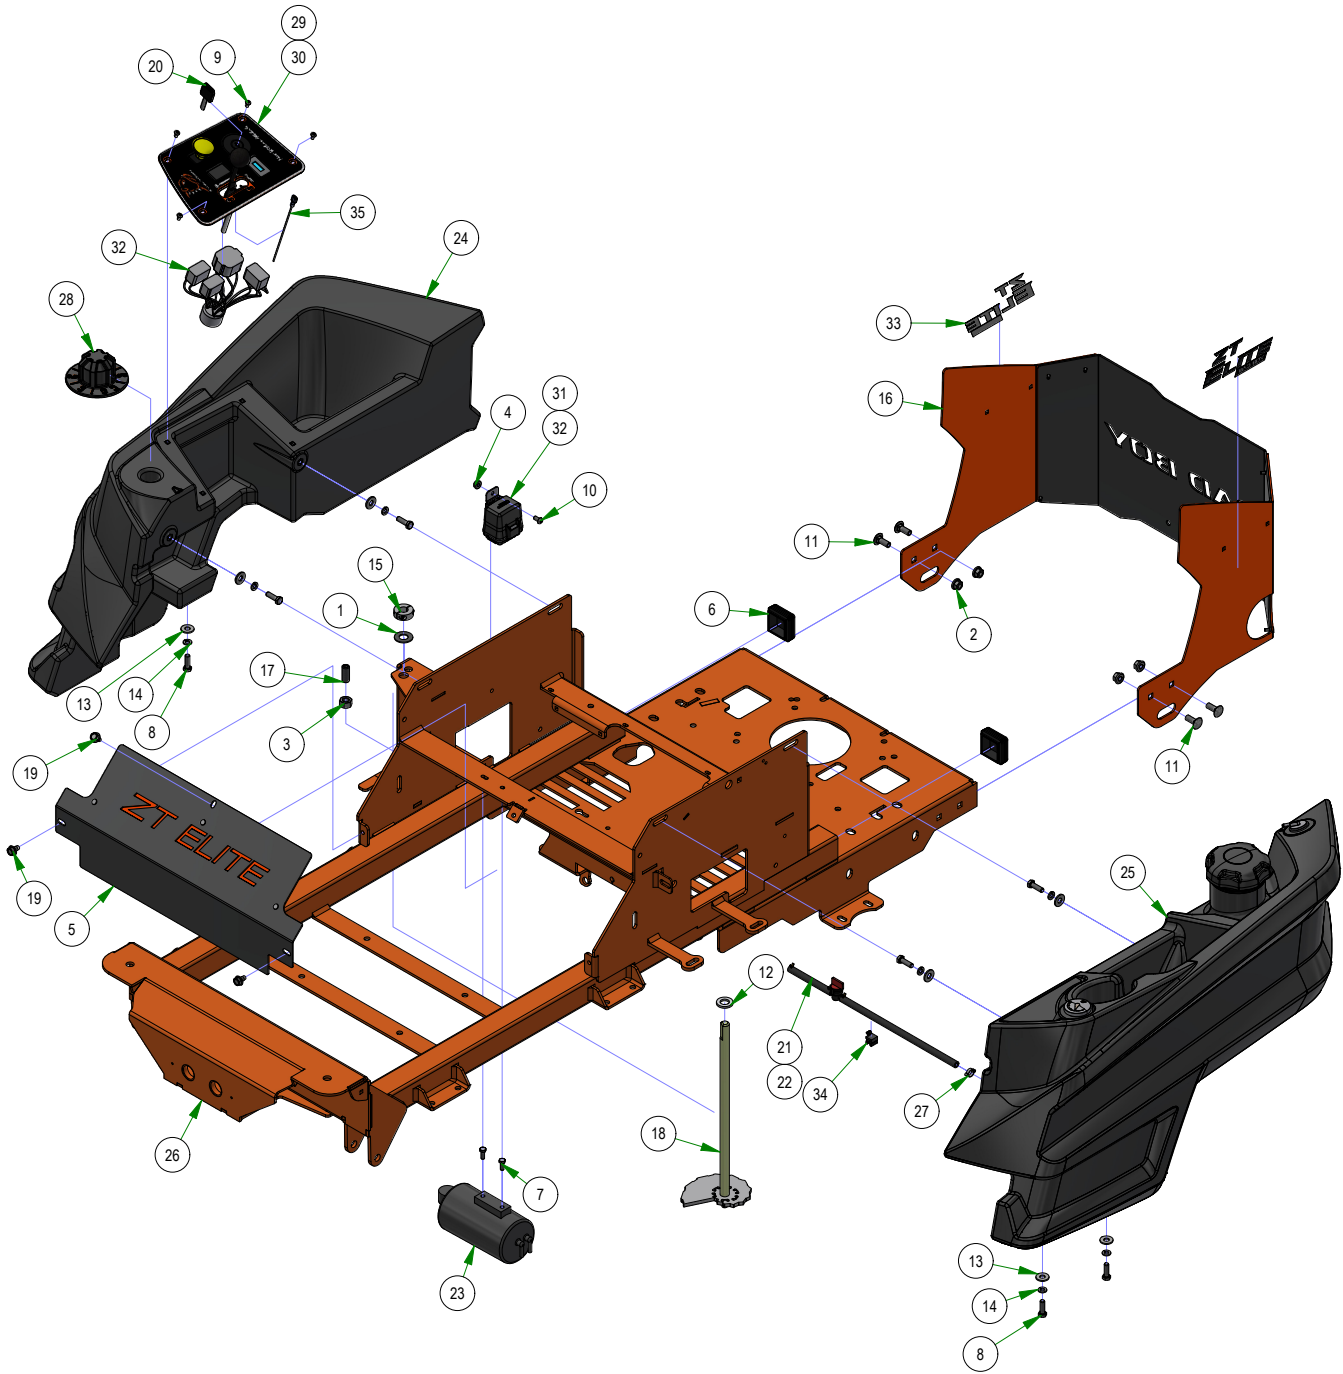

PARTS SECTION: FUEL TANK & REAR COVER

PARTS SECTION: FUEL TANK & REAR COVER

Parts List				Parts List			
ITEM	QTY	PART NUMBER	DESCRIPTION	ITEM	QTY	PART NUMBER	DESCRIPTION
1	1	013-0080-00	.625 ID x 1.250 OD x .062 THK F/W Nylon	19	3	030-7044-00	5/16-18 X 1/2 HWH unslot (F) tcs zinc
2	4	013-5202-00	3/8-16 NYLON INSERT FLANGE LOCKNUT (GR.F) ZINC	20	1	042-9000-00	Ignition Key
3	1	013-7018-00	1/2-13 HEX NUT ZINC	21	1	051-0001-23	15" Fuel Line Assembly
4	1	013-9001-00	1/4-20 HEX SERRATED FLANGE NUT HARD/ZINC	22	1	051-2014-23	37" Fuel Line Assembly
5	1	014-3320-23	2023 ZT Elite Cooler Cover Assembly	23	1	067-0020-01	ZT/Mav EPA Cannister Assy
6	2	014-9000-00	2X2 Frame Plug	24	1	067-2020-00	2021 Maverick Right Side Tank
7	2	018-0024-00	M6-1.0 X 16MM DIN 933 HEX TAP BOLT (CL 8.8) ZINC	25	1	067-2021-00	2021 Maverick Left Side Tank
8	7	018-2007-00	5/16-18 X 1 HEX CAP SCREW (GR.5) ZINC	26	1	070-2502-00	2025 ZT Elite Frame
9	4	018-2010-00	10-32 X 3/8 BUTTON SOCKET CAP SCREW 18-8 STAINLESS STEEL	27	1	072-8076-00	2 EAR CLAMP 12.5mm-15mm
10	1	018-2012-00	1/4-20 X 1/2 BUTTON SOCKET CAP SCREW 18-8 STAINLESS STEEL	28	1	077-9000-00	MZ/ZT Deck Height Dial
11	4	018-5044-00	3/8-16 X 1 CARRIAGE BOLT (GR.5) ZINC	29	1	079-3560-23	2023 Control Panel Assembly
12	1	019-6017-00	.635 ID X 1.120 OD X .140 THICK FLAT WASHER NYLON	30	1	079-3561-25	2025 ZT/MAV/HD Control Panel Assembly
13	7	019-8044-00	5/16 USS FLAT WASHER (7/8 OD) ZINC	31	1	086-3600-00	2024 Wiring Harness with Clips
14	7	019-8051-00	5/16 SPLIT LOCKWASHER ZINC	32	1	086-3600-25	2025 Wiring Harness with Clips and Lights
15	1	025-0002-00	5/8" Split Collar	33	2	091-0511-00	ZT Elite Back Plate Decal
16	1	026-0225-00	2022 ZT Elite Rear Cover Assembly	34	1	214-1008-00	Edge Clip With Ziptie
17	1	028-0008-00	Dial Rod Plunger	35	1	216-1000-17	2017 MZ/ZT/MAV Tach Wire Assy
18	1	028-0070-17	ZT Deck Height Bar Assembly