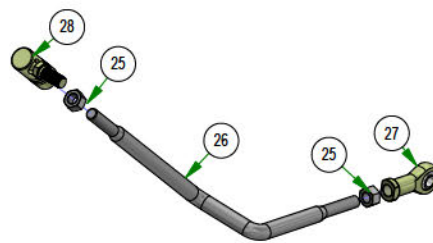

035-5451-00
Push Rod-Left