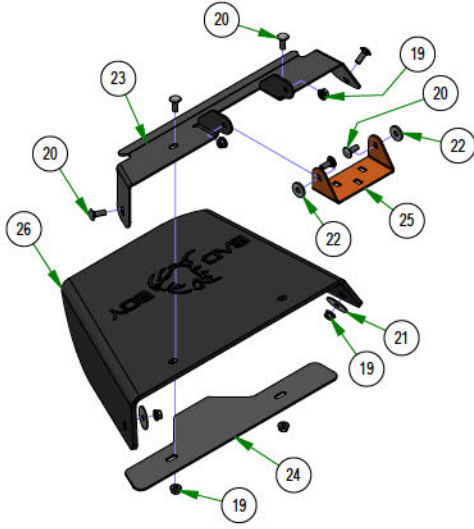

PARTS SECTION: DECK SUB ASSEMBLIES

210-6015-98
MZ Discharge Chute Assembly