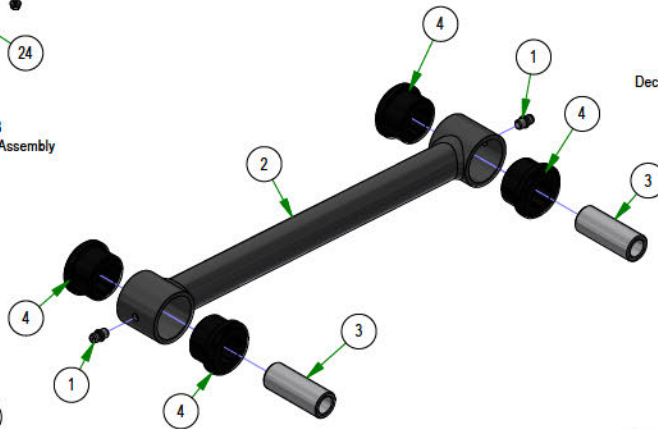

028-0004-22
Hybrid Turnbuckle/Deck Locator