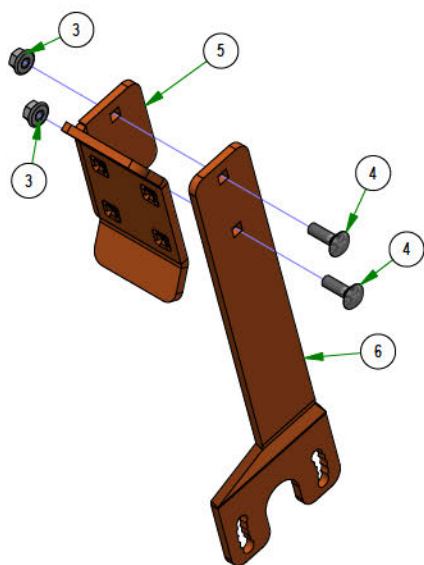

## PARTS SECTION: FRAME SUB ASSEMBLIES

079-3560-25  
2025 Small Mower  
Control Panel Assembly

086-3600-25  
2025 Wiring Harness  
with Clips and Lights

071-2100-25  
2025 Avenger Seat

026-0019-01  
Foot Pedal Assembly