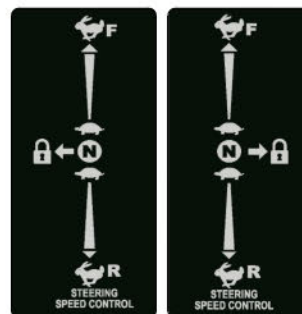

091-0214-00
2018 LH/RH Steering Control Decal Roll