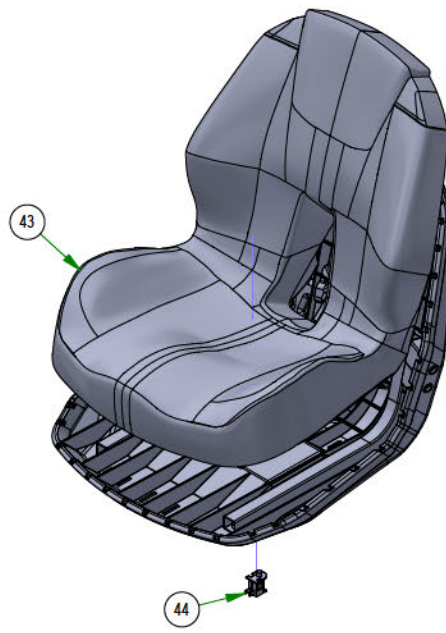

## PARTS SECTION: FRAME SUB ASSEMBLIES

079-3560-25  
2025 Small Mower  
Control Panel Assembly

086-3600-25  
2025 Wiring Harness  
with Clips and Lights

071-2100-25  
2025 Avenger Seat

026-0019-01  
Foot Pedal Assembly