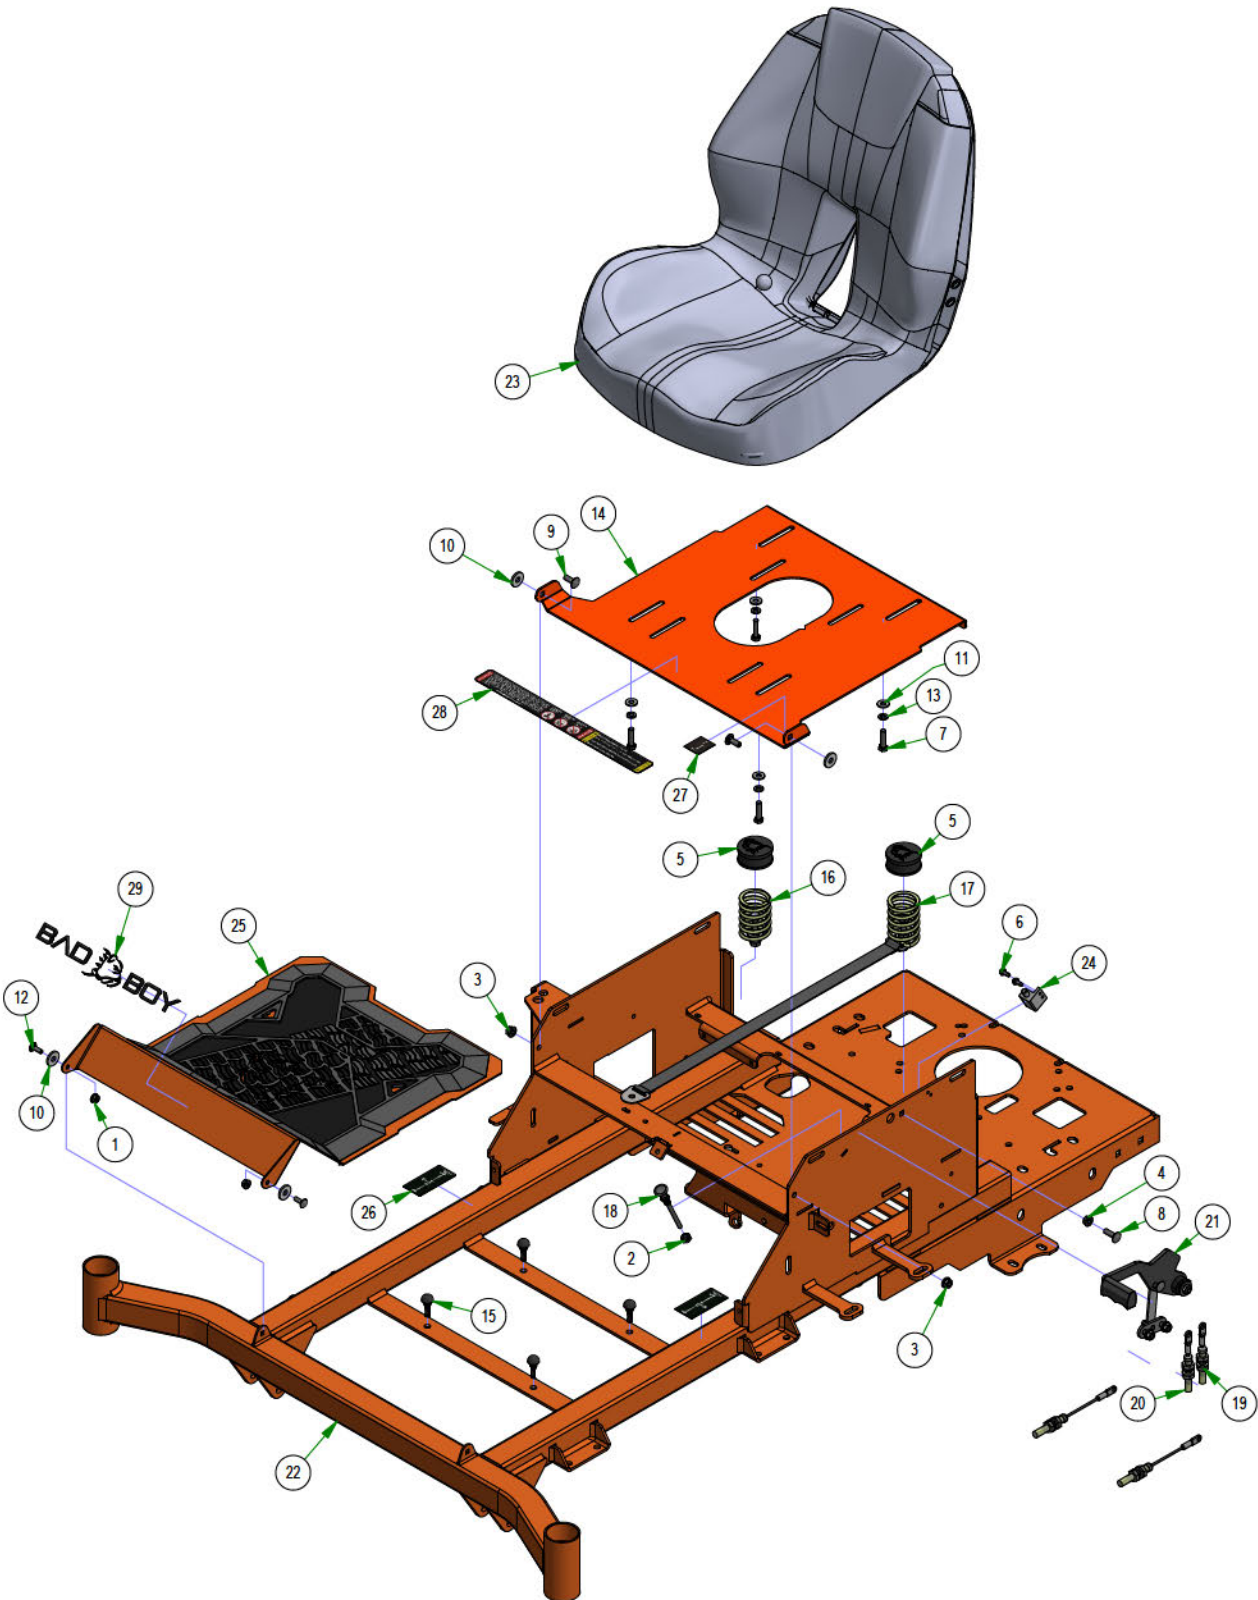

PARTS SECTION: UPPER FRAME

PARTS SECTION: UPPER FRAME

Parts List				Parts List			
ITEM	QTY	PART NUMBER	DESCRIPTION	ITEM	QTY	PART NUMBER	DESCRIPTION
1	2	013-2050-00	1/4-20 NYL INSERT FLANGE LOCKNUT ZINC	16	1	034-8045-03	Seat Spring Assembly
2	1	013-6051-00	3/8-24 HEX NUT ZINC YELLOW	17	1	034-8045-22	2022 Mav/HD seat spring assembly with strap
3	2	013-8049-00	5/16-18 NYLON INSERT FLANGE LOCKNUT ZINC	18	1	054-8017-00	Choke
4	1	013-9002-00	5/16-18 HEX SERRATED FLANGE NUT HARD/ZINC	19	1	064-3050-21	2021 Load Balanced Brake Cable 1
5	2	014-8047-00	Spring Cap Cover	20	1	064-3051-21	2021 Load Balanced Brake Cable 2
6	2	018-1080-00	12-24 X 1/2 HEX WASHER UNLSOT F TCS ZINC	21	1	069-1051-21	2021 Load Balanced Brake Handle Assembly
7	4	018-2006-00	5/16-18 X 1-1/4 HEX C/S (GR.5) ZC	22	1	070-2501-00	2025 MZ-Avenger 54-60 Frame
8	1	018-8065-00	5/16-18 X 1 CARRIAGE BOLT (GR.8) ZINC	23	1	071-2100-25	2025 Avenger Seat
9	2	018-8066-00	5/16-18 X 7/8 CARRIAGE BOLT ZINC	24	1	077-8073-00	Safety Switch
10	4	019-6042-00	.360 ID X .983 OD X .120 THICK FLAT WASHER NYLON	25	1	079-3425-25	2025 MZ/Avenger Floorboard Assembly
11	4	019-7040-00	1/4 USS FLAT WASHER (3/4 OD) ZINC	26	1	091-0214-00	2018 LH/RH Steering Control Decal Roll
12	2	019-8040-00	1/4-20 X 3/4 CARRIAGE BOLT (GR.5) ZINC	27	1	091-0339-18	2018 MZ/Magnum/ZT/MAV/Comp Out Brake Decal
13	4	019-8051-00	5/16 SPLIT LOCKWASHER ZINC	28	1	091-3150-00	Outlaw Warning Decal
14	1	026-2022-00	2022 Avenger Seat Plate	29	1	091-4063-00	Flying Bulldog Front Bumper Decal
15	4	029-4011-00	2023 Floor Board Rubber Bumper