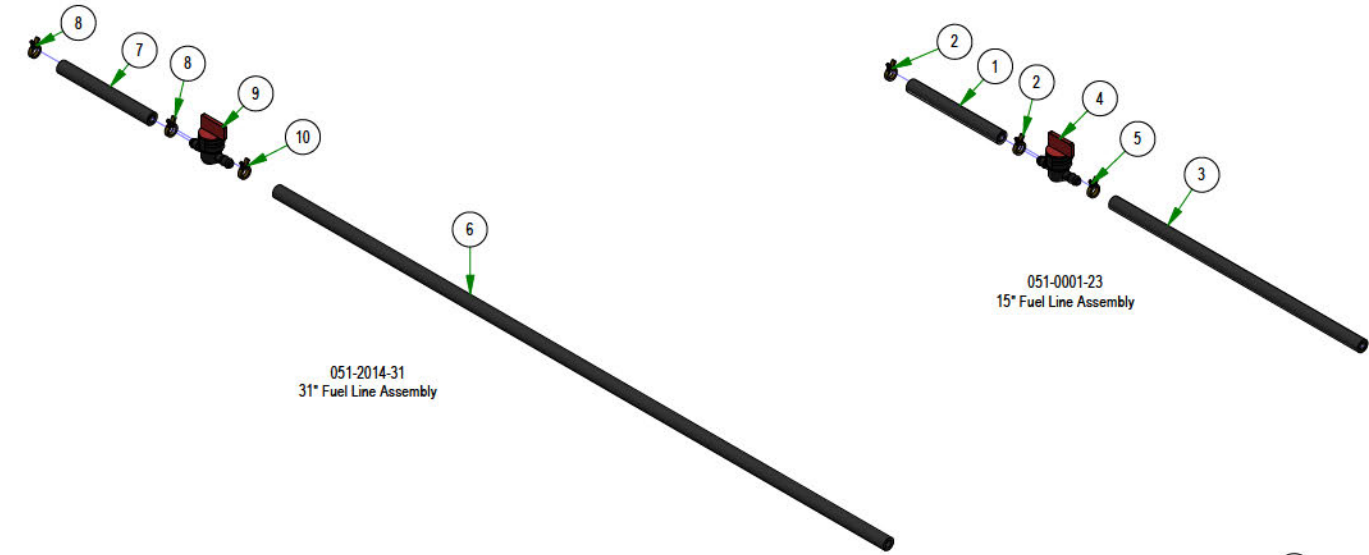

PARTS SECTION: FRAME SUB ASSEMBLIES

051-2014-31
31" Fuel Line Assembly

051-0001-23
15" Fuel Line Assembly