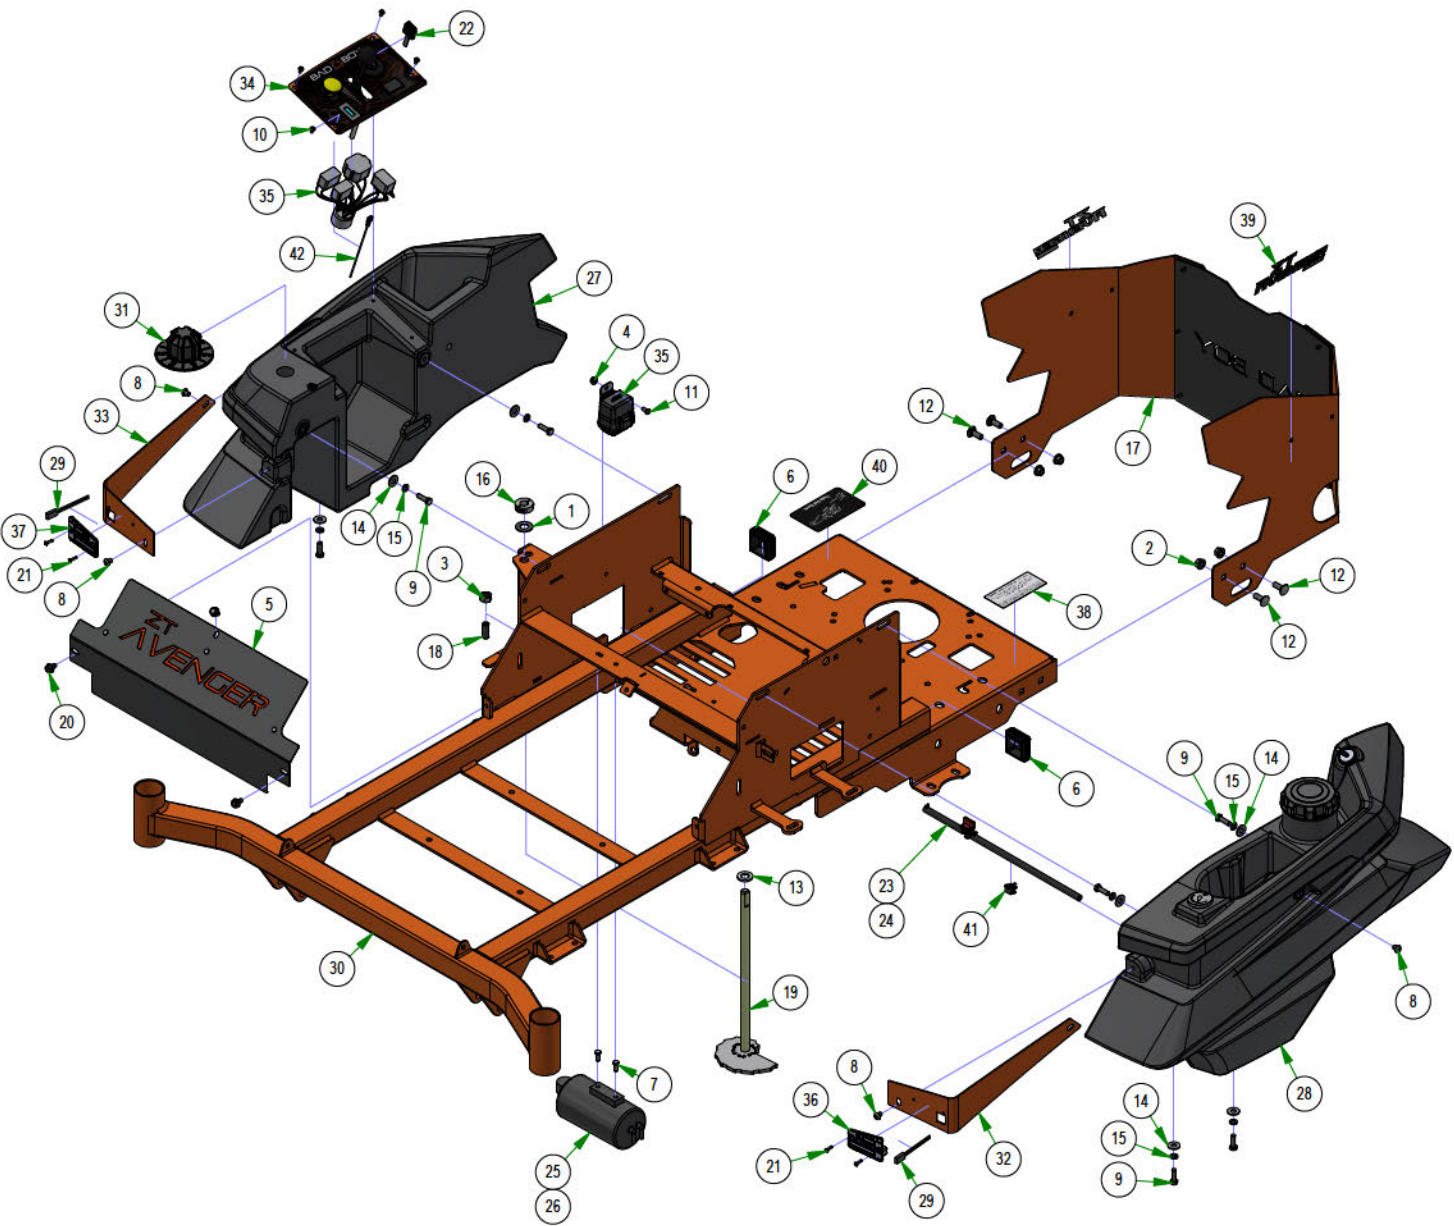

PARTS SECTION: FUEL TANK & REAR COVER

PARTS SECTION: FUEL TANK & REAR COVER

Parts List				Parts List			
ITEM	QTY	PART NUMBER	DESCRIPTION	ITEM	QTY	PART NUMBER	DESCRIPTION
1	1	013-0080-00	.625 ID x 1.250 OD x .062 THK F/W Nylon	22	1	042-9000-00	Ignition Key
2	4	013-5202-00	3/8-16 NYLON INSERT FLANGE LOCKNUT (GR.F) ZINC	23	1	051-0001-23	15" Fuel Line Assembly
3	1	013-7018-00	1/2-13 HEX NUT ZINC	24	1	051-2014-31	31" Fuel Line Assembly
4	1	013-9001-00	1/4-20 HEX SERRATED FLANGE NUT HARD/ZINC	25	1	067-0020-01	ZT/Mav EPA Cannister Assy
5	1	014-3319-23	2023 ZT Avenger Cooler Cover Assembly	26	1	067-0020-05	Avenger Kohler EPA Cannister Assy
6	2	014-9000-00	2X2 Frame Plug	27	1	067-2025-00	2025 Aven, Magnum & Rambler RH Consol Tank
7	2	018-0024-00	M6-1.0 X 16MM DIN 933 HEX TAP BOLT (CL 8.8) ZINC	28	1	067-2026-00	2025 Aven, Magnum & Rambler LH Fuel Tank
8	4	018-0116-00	5/16-18 x 3/8 Button SOC CAP BLACK	29	1	070-2001-00	Pigtail For Tank Lights
9	7	018-2007-00	5/16-18 X 1 HEX CAP SCREW (GR.5) ZINC	30	1	070-2501-00	2025 MZ-Avenger 54-60 Frame
10	4	018-2010-00	10-32 X 3/8 BUTTON SOCKET CAP SCREW 18-8 STAINLESS STEEL	31	1	077-9000-00	MZ/ZT Deck Height Dial
11	1	018-2012-00	1/4-20 X 1/2 BUTTON SOCKET CAP SCREW 18-8 STAINLESS STEEL	32	1	079-3294-00	2025 Avenger Metal tank insert - Right
12	4	018-5044-00	3/8-16 X 1 CARRIAGE BOLT (GR.5) ZINC	33	1	079-3295-00	2025 Avenger Metal tank insert -left
13	1	019-6017-00	.635 ID X 1.120 OD X .140 THICK FLAT WASHER NYLON	34	1	079-3560-25	2025 Small Mower Control Panel Assembly
14	7	019-8044-00	5/16 USS FLAT WASHER (7/8 OD) ZINC	35	1	086-3600-25	2025 Wiring Harness with Clips and Lights
15	7	019-8051-00	5/16 SPLIT LOCKWASHER ZINC	36	1	089-2071-00	LH Tank Light
16	1	025-0002-00	5/8" Split Collar	37	1	089-2072-00	RH Tank Light
17	1	026-0401-25	2025 Avenger Rear Cover Assembly	38	1	091-0015-25	2025 EPA Build Date Punch Decal
18	1	028-0008-00	Dial Rod Plunger	39	2	091-0510-00	Avenger Back Plate Decal
19	1	028-0070-17	ZT Deck Height Bar Assembly	40	1	091-3017-00	Pump Belt Route Decal-Pump Plate
20	3	030-7044-00	5/16-18 X 1/2 HWH unslot (F) tcs zinc	41	1	214-1008-00	Edge Clip With Ziptie
21	4	032-0007-00	Domed Head Blind Rivets, 5/32" Diameter	42	1	216-1000-17	2017 MZ/ZT/MAV Tach Wire Assy