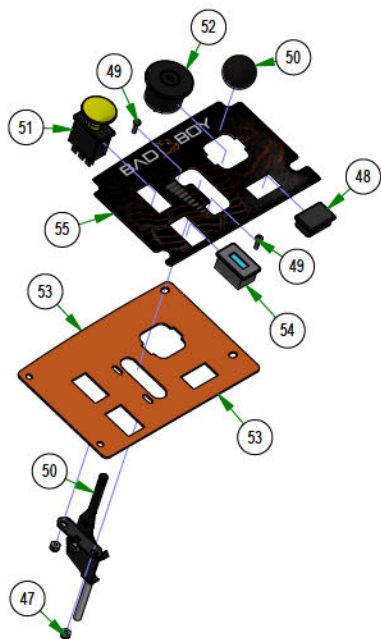

PARTS SECTION: FRAME SUB ASSEMBLIES

079-3560-25
2025 Small Mower
Control Panel Assembly