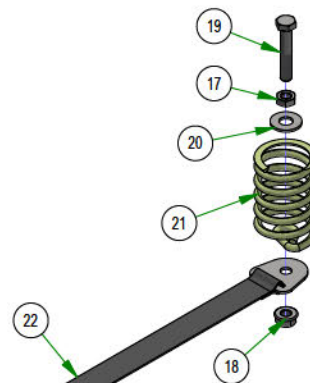

034-8045-22
2022 Mav/HD Seat Spring
Assembly with Strap