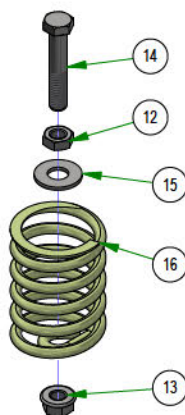

## PARTS SECTION: FRAME SUB ASSEMBLIES

079-3560-25  
2025 Small Mower  
Control Panel Assembly

086-3600-25  
2025 Wiring Harness  
with Clips and Lights

071-2100-25  
2025 Avenger Seat

026-0019-01  
Foot Pedal Assembly