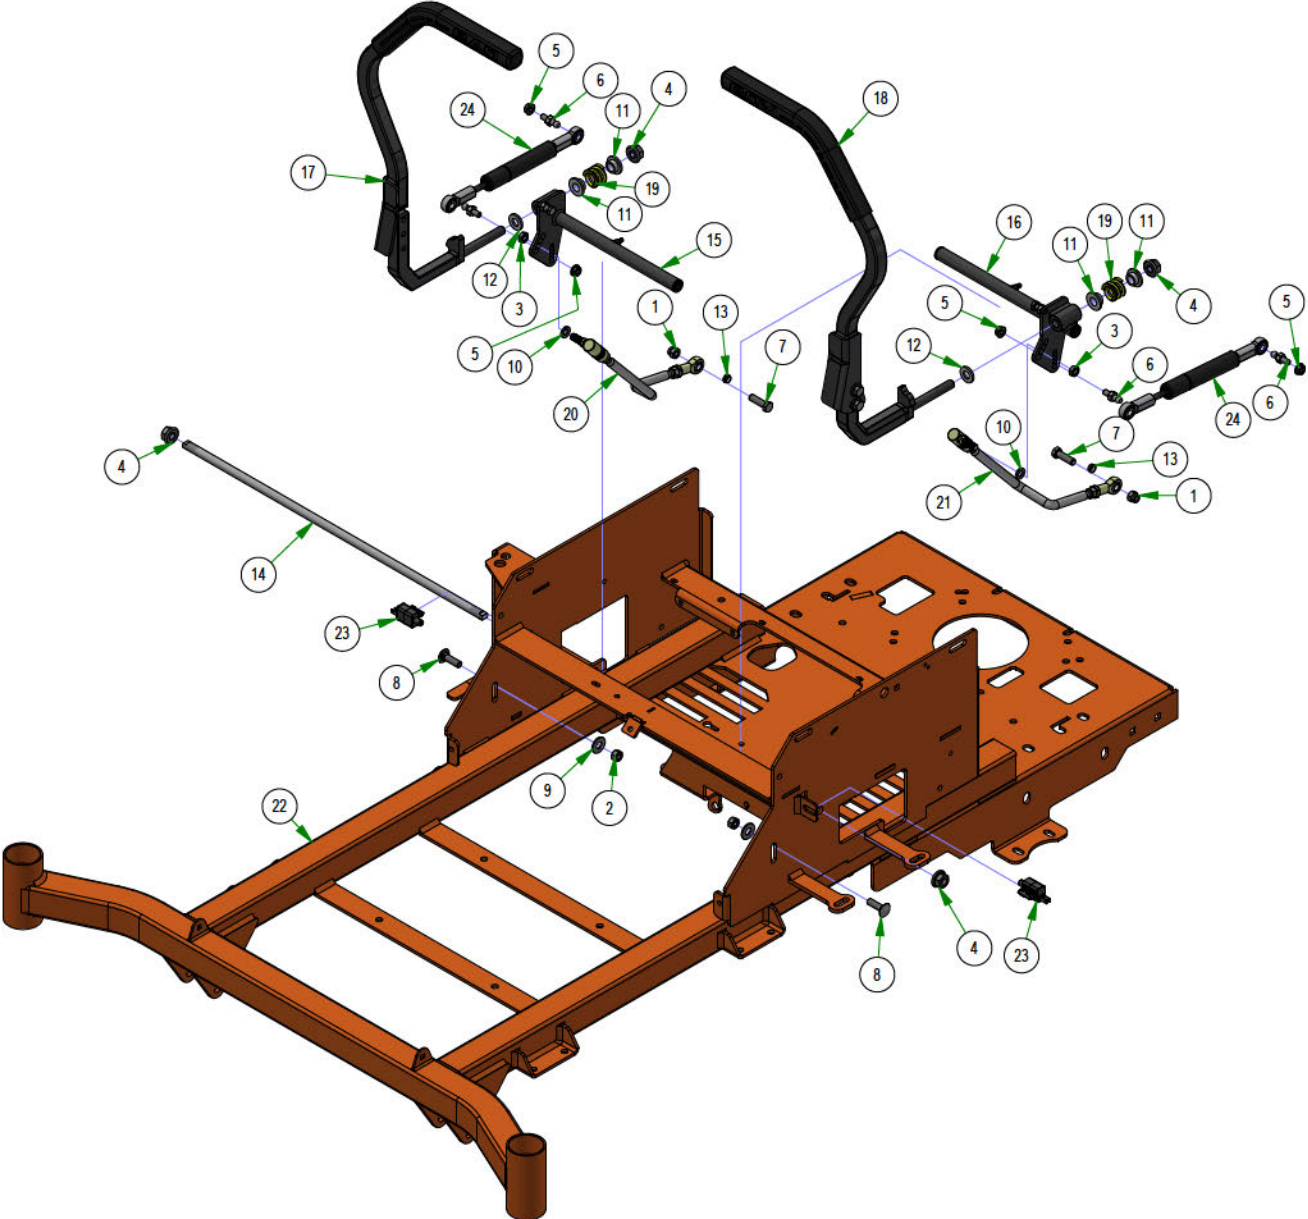

PARTS SECTION: DRIVE ARMS

PARTS SECTION: DRIVE ARMS

Parts List				Parts List			
ITEM	QTY	PART NUMBER	DESCRIPTION	ITEM	QTY	PART NUMBER	DESCRIPTION
1	2	013-5041-00	3/8-16 NYLON INSERT LOCKNUT ZINC	13	2	025-0036-00	Drive Arm Transaxle Spacer
2	2	013-6014-00	3/8-16 HEX NUT ZINC	14	1	028-0049-00	2021 Maverick Steering Actuator Rod
3	2	013-6051-00	3/8-24 HEX NUT ZINC YELLOW	15	1	031-0053-21	2021 Maverick Drive Arm Actuator RH Assembly
4	4	013-8050-00	1/2-13 NYLON INSERT FLANGE LOCKNUT ZINC	16	1	031-0054-21	2021 Maverick Drive Arm Actuator LH Assembly
5	4	013-9002-00	5/16-18 HEX SERRATED FLANGE NUT HARD/ZINC	17	1	031-9045-00	Small Mower Square Drive Arm RH Assembly
6	4	018-2050-00	10mm Damper Ball Stud-Steering	18	1	031-9046-00	Small Mower Square Drive Arm LH Assembly
7	2	018-5040-00	3/8-16 X 1-1/4 HEX CAP SCREW (GR.5) ZINC	19	2	034-8025-00	Drive Lever Spring
8	2	018-5043-00	3/8-16 X 1-1/4 CARRIAGE BOLT ZINC	20	1	035-5450-00	Push Rod-Right
9	2	019-5029-00	3/8 FLAT WASHER USS (1" OD) ZINC	21	1	035-5451-00	Push Rod-Left
10	2	019-5037-00	3/8 SPLIT LOCKWASHER ZINC	22	1	070-2501-00	2025 MZ-Avenger 54-60 Frame
11	4	019-8027-00	.525 ID SHOULDER WASHER NYLON	23	2	077-8075-00	Rail Mount Safety Switch
12	2	019-8054-00	.505 ID X 1.000 OD X .125 THICK FLAT WASHER NYLON	24	2	087-0004-00	ZT Avenger Steering Dampener