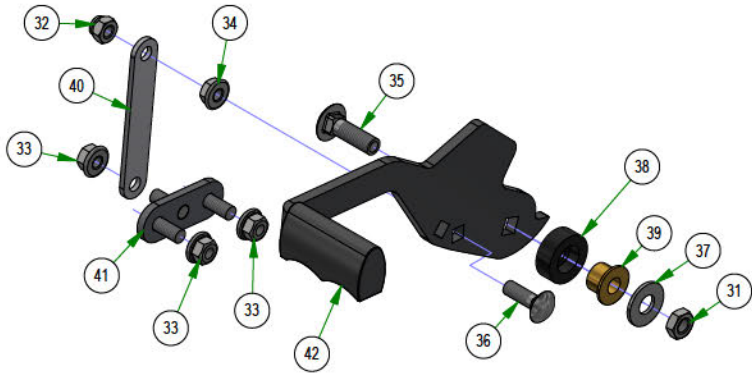

069-1051-21
2021 Load Balanced Brake
Handle Assembly