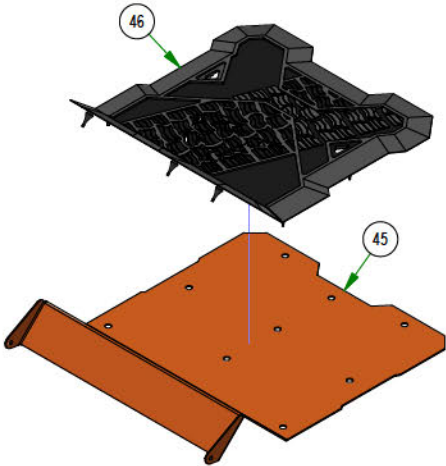

PARTS SECTION: FRAME SUB ASSEMBLIES

079-3425-25
2025 MZ/Avenger
Floorboard Assembly