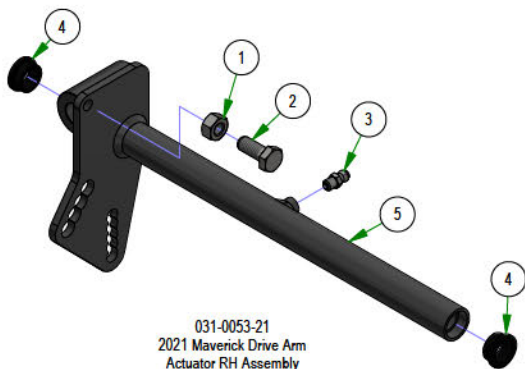

## PARTS SECTION: DRIVE ARM SUB ASSEMBLIES

Parts List				Parts List			
ITEM	QTY	PART NUMBER	DESCRIPTION	ITEM	QTY	PART NUMBER	DESCRIPTION
1	1	013-8043-00	5/16-18 HEX NUT ZINC	15	1	031-9044-00	Grip for 031-9045-00 / 031-9046-00
2	1	018-8063-00	5/16-18 X 3/4 HEX CAP SCREW (GR.5) ZINC	16	1	014-9006-00	9565K16_Polyethylene Square Plug
3	1	024-6034-00	1/4 DRIVE-TYPE STRAIGHT GREASE FITTING ZINC YELLOW)	17	2	018-0089-00	92323A554_Grade 5 Steel Serrated-Flange Hex Head Screw
4	2	031-0032-00	2019 Drive Arm Bushing	18	1	031-0076-00	Small Mower Square Drive Arm Lower LH Weldment
5	1	031-0053-00	2021 Drive Actuator RH Weldment	19	1	031-9032-00	Small Mower Square Drive Arm LH Weldment
6	1	013-8043-00	5/16-18 HEX NUT ZINC	20	1	031-9044-00	Grip for 031-9045-00 / 031-9046-00
7	1	018-8063-00	5/16-18 X 3/4 HEX CAP SCREW (GR.5) ZINC	21	2	013-6051-00	3/8" Fine Threaded Jam Nut
8	1	024-6034-00	1/4 DRIVE-TYPE STRAIGHT GREASE FITTING ZINC YELLOW)	22	1	035-5450-01	Push Rod - Right (Rod Only)
9	2	031-0032-00	2019 Drive Arm Bushing	23	1	048-3000-00	Spherical Rod End - Outlaw
10	1	031-0054-00	2021 Drive Actuator LH Weldment	24	1	099-2009-00	Quick Release Ball Joint
11	1	014-9006-00	9565K16_Polyethylene Square Plug	25	2	013-6051-00	3/8" Fine Threaded Jam Nut
12	2	018-0089-00	92323A554_Grade 5 Steel Serrated-Flange Hex Head Screw	26	1	035-5451-01	Push Rod LH (Rod Only)
13	1	031-0077-00	Small Mower Square Drive Arm Lower RH Weldment	27	1	048-3000-00	Spherical Rod End - Outlaw
14	1	031-9033-00	Small Mower Square Drive Arm RH Weldment	28	1	099-2009-00	Quick Release Ball Joint

031-9045-00  
Small Mower Square Drive  
Arm RH Assembly

035-5450-00  
Push Rod-Right

031-9046-00  
Small Mower Square Drive  
Arm LH Assembly

035-5451-00  
Push Rod-Left

031-0053-21  
2021 Maverick Drive Arm  
Actuator RH Assembly

031-0054-21  
2021 Maverick Drive Arm  
Actuator LH Assembly

**PARTS SECTION: DRIVE ARMS**