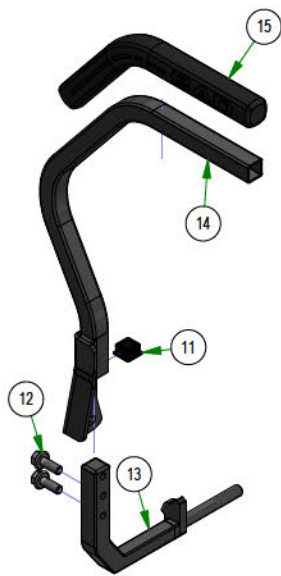

Parts List				Parts List			
ITEM	QTY	PART NUMBER	DESCRIPTION	ITEM	QTY	PART NUMBER	DESCRIPTION
1	1	013-8043-00	5/16-18 HEX NUT ZINC	15	1	031-9044-00	Grip for 031-9045-00 / 031-9046-00
2	1	018-8063-00	5/16-18 X 3/4 HEX CAP SCREW (GR.5) ZINC	16	1	014-9006-00	9565K16_Polyethylene Square Plug
3	1	024-6034-00	1/4 DRIVE-TYPE STRAIGHT GREASE FITTING ZINC YELLOW)	17	2	018-0089-00	92323A554_Grade 5 Steel Serrated-Flange Hex Head Screw
4	2	031-0032-00	2019 Drive Arm Bushing	18	1	031-0076-00	Small Mower Square Drive Arm Lower LH Weldment
5	1	031-0053-00	2021 Drive Actuator RH Weldment	19	1	031-9032-00	Small Mower Square Drive Arm LH Weldment
6	1	013-8043-00	5/16-18 HEX NUT ZINC	20	1	031-9044-00	Grip for 031-9045-00 / 031-9046-00
7	1	018-8063-00	5/16-18 X 3/4 HEX CAP SCREW (GR.5) ZINC	21	2	013-6051-00	3/8" Fine Threaded Jam Nut
8	1	024-6034-00	1/4 DRIVE-TYPE STRAIGHT GREASE FITTING ZINC YELLOW)	22	1	035-5450-01	Push Rod - Right (Rod Only)
9	2	031-0032-00	2019 Drive Arm Bushing	23	1	048-3000-00	Spherical Rod End - Outlaw
10	1	031-0054-00	2021 Drive Actuator LH Weldment	24	1	099-2009-00	Quick Release Ball Joint
11	1	014-9006-00	9565K16_Polyethylene Square Plug	25	2	013-6051-00	3/8" Fine Threaded Jam Nut
12	2	018-0089-00	92323A554_Grade 5 Steel Serrated-Flange Hex Head Screw	26	1	035-5451-01	Push Rod LH (Rod Only)
13	1	031-0077-00	Small Mower Square Drive Arm Lower RH Weldment	27	1	048-3000-00	Spherical Rod End - Outlaw
14	1	031-9033-00	Small Mower Square Drive Arm RH Weldment	28	1	099-2009-00	Quick Release Ball Joint

031-9045-00
Small Mower Square Drive
Arm RH Assembly