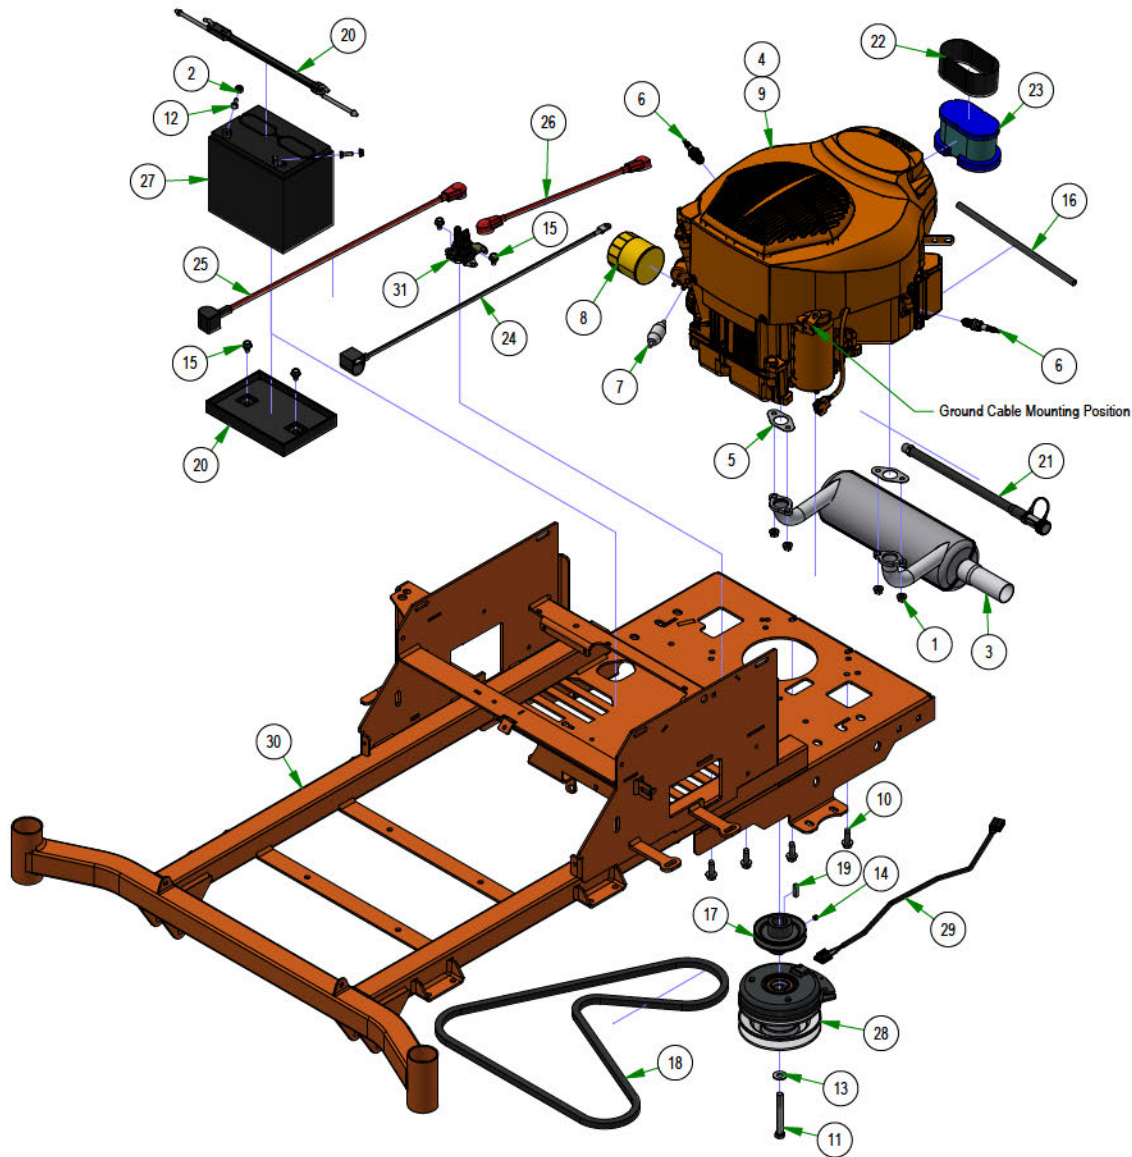

Parts List				Parts List			
ITEM	QTY	PART NUMBER	DESCRIPTION	ITEM	QTY	PART NUMBER	DESCRIPTION
1	4	013-8240-00	M8 Nut Connects the 015-1012-00 and the 015-8240-00	17	1	033-2010-00	3-3/4" Motor Pulley
2	2	013-9001-00	1/4-20 HEX SERRATED FLANGE NUT HARD/ZINC	18	1	041-6400-00	Pump Belt
3	1	015-0051-00	Kohler Muffler	19	1	042-6030-00	1/4 X 1 SQ MACHINERY KEY 1018 STL PLN
4	1	015-2017-00	KT745 Kohler Engine	20	1	043-8930-98	2023 Battery Hold Down Assembly
5	2	015-2751-00	Exhaust Gasket	21	1	051-5401-00	Kohler Oil Drain
6	2	015-8000-00	Spark Plug	22	1	063-5002-00	25/26 HP Koh Precleaner ZT/MZ
7	1	063-5001-00	25/26 HP Kohler Fuel Filter	23	1	063-5003-00	25/26 HP Koh Air Filter ZT/MZ
8	1	063-5004-00	25 HP Kohler Oil Filter ZT/MZ	24	1	064-0030-00	24 inch Black Cable - MZ/ZT
9	1	015-2021-00	KT726-3013 Kohler Engine 1" Shaft	25	1	064-5300-00	24" Red Battery Cable
10	4	018-1075-00	3/8-16 X 1-1/8 HEX WASHER UNSLOT SERRATED (TRI-LOB) TRS ZINC YELLOW	26	1	064-5301-00	14" Red Battery Cable
11	1	018-5052-21	7/16-20 x 3 1/2" Hex Bolt GR8 W/ Patch	27	1	068-8049-00	SP-35 Battery
12	2	018-8052-00	1/4-20 X 3/4 HEX CAP SCREW (GR.5) ZINC	28	1	070-0058-00	120 Ft Lb. Clutch - 1" Shaft
13	1	019-5029-00	3/8 FLAT WASHER USS (1" OD) ZINC	29	1	070-2000-00	Clutch Pigtail
14	1	030-0050-00	5/16-24 X 1/4 SOCKET SET SCREW (CUP PT) PLAIN	30	1	070-2501-00	2025 MZ-Avenger 54-60 Frame
15	4	030-7044-00	5/16-18 X 1/2 HWH unslot (F) tcs zinc	31	1	108-0001-00	Solenoid
16	1	032-6000-00	Braided Heat Shielding, 12"