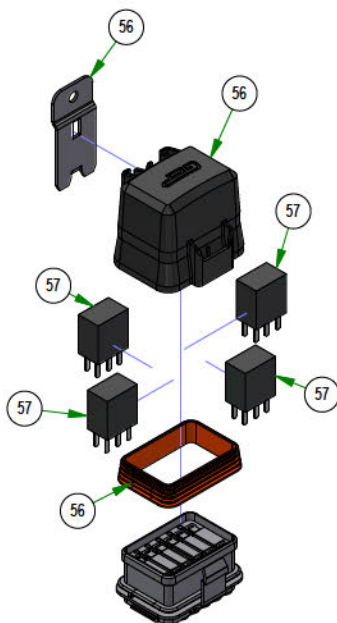

086-3600-25
2025 Wiring Harness
with Clips and Lights