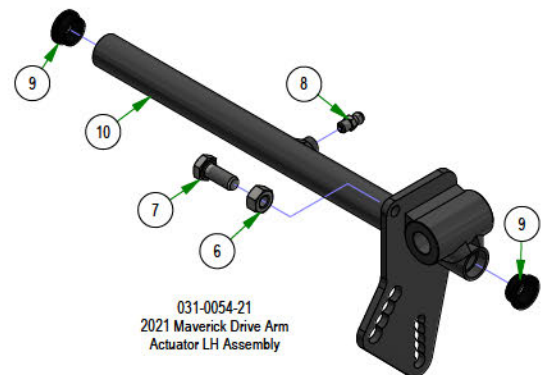

031-9045-00  
Small Mower Square Drive  
Arm RH Assembly

035-5450-00  
Push Rod-Right

031-9046-00  
Small Mower Square Drive  
Arm LH Assembly

035-5451-00  
Push Rod-Left

031-0053-21  
2021 Maverick Drive Arm  
Actuator RH Assembly

031-0054-21  
2021 Maverick Drive Arm  
Actuator LH Assembly

**PARTS SECTION: DRIVE ARMS**