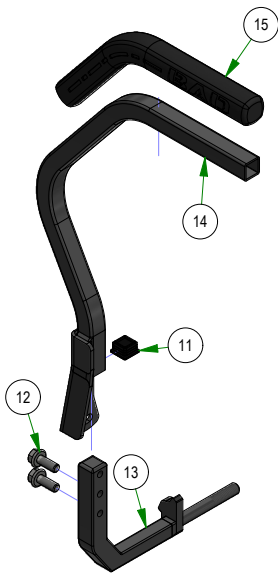

Parts List				Parts List			
ITEM	QTY	PART NUMBER	DESCRIPTION	ITEM	QTY	PART NUMBER	DESCRIPTION
1	1	013-8043-00	5/16-18 HEX NUT ZINC	15	1	031-9044-00	Grip for 031-9045-00 / 031-9046-00
2	1	018-8063-00	5/16-18 X 3/4 HEX CAP SCREW (GR.5) ZINC	16	1	014-9006-00	9565K16_Polyethylene Square Plug
3	1	024-6034-00	1/4 DRIVE-TYPE STRAIGHT GREASE FITTING ZINC YELLOW)	17	2	018-0089-00	92323A554_Grade 5 Steel Serrated-Flange Hex Head Screw
4	2	031-0032-00	2019 Drive Arm Bushing	18	1	031-0076-00	Small Mower Square Drive Arm Lower LH Weldment
5	1	031-0053-00	2021 Drive Actuator RH Weldment	19	1	031-9032-00	Small Mower Square Drive Arm LH Weldment
6	1	013-8043-00	5/16-18 HEX NUT ZINC	20	1	031-9044-00	Grip for 031-9045-00 / 031-9046-00
7	1	018-8063-00	5/16-18 X 3/4 HEX CAP SCREW (GR.5) ZINC	21	2	013-6051-00	3/8" Fine Threaded Jam Nut
8	1	024-6034-00	1/4 DRIVE-TYPE STRAIGHT GREASE FITTING ZINC YELLOW)	22	1	035-5450-01	Push Rod - Right (Rod Only)
9	2	031-0032-00	2019 Drive Arm Bushing	23	1	048-3000-00	Spherical Rod End - Outlaw
10	1	031-0054-00	2021 Drive Actuator LH Weldment	24	1	099-2009-00	Quick Release Ball Joint
11	1	014-9006-00	9565K16_Polyethylene Square Plug	25	2	013-6051-00	3/8" Fine Threaded Jam Nut
12	2	018-0089-00	92323A554_Grade 5 Steel Serrated-Flange Hex Head Screw	26	1	035-5451-01	Push Rod LH (Rod Only)
13	1	031-0077-00	Small Mower Square Drive Arm Lower RH Weldment	27	1	048-3000-00	Spherical Rod End - Outlaw
14	1	031-9033-00	Small Mower Square Drive Arm RH Weldment	28	1	099-2009-00	Quick Release Ball Joint

031-9045-00
Small Mower Square Drive
Arm RH Assembly