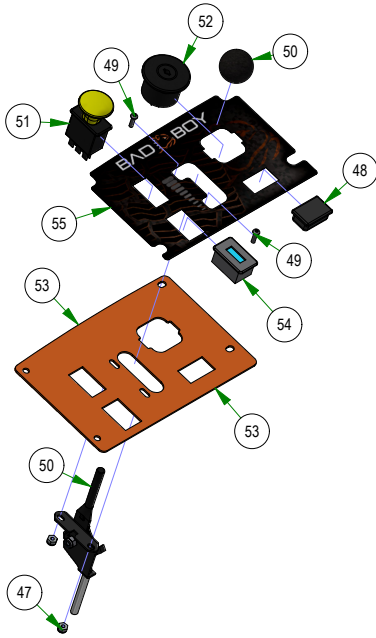

PARTS SECTION: FRAME SUB ASSEMBLIES

079-3560-25
2025 Small Mower
Control Panel Assembly