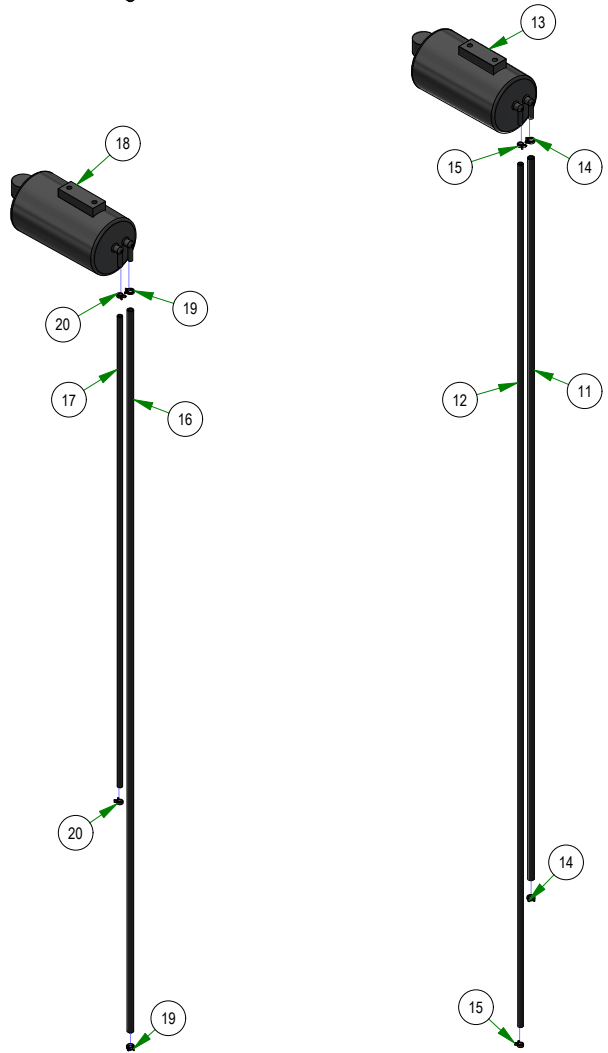

PARTS SECTION: FRAME SUB ASSEMBLIES

PARTS SECTION: FRAME SUB ASSEMBLIES

Parts List				Parts List			
ITEM	QTY	PART NUMBER	DESCRIPTION	ITEM	QTY	PART NUMBER	DESCRIPTION
1	0.333 ft	051-8067-00	1/4 Fuel Line	13	1	067-0020-00	Carbon Canister
2	2	072-8069-00	1/4 Fuel Hose Clamp	14	2	072-8070-00	MZ Tank Hose Clamp 1/4 Vinyl
3	0.917 ft	051-8067-00	1/4 Fuel Line	15	2	072-8073-00	3/16" Vinyl Hose Clamp
4	1	067-6057-00	2 Way Fuel Shut-Off Valve	16	1	051-2020-01	1/4" Vinyl Tubing, 46" Long
5	1	072-8069-00	1/4 Fuel Hose Clamp	17	2.500 ft	051-8073-00	3/16" Vinyl Tubing
6	2.250 ft	051-8067-00	1/4 Fuel Line	18	1	067-0020-00	Carbon Canister
7	0.333 ft	051-8067-00	1/4 Fuel Line	19	2	072-8070-00	MZ Tank Hose Clamp 1/4 Vinyl
8	2	072-8069-00	1/4 Fuel Hose Clamp	20	2	072-8073-00	3/16" Vinyl Hose Clamp
9	1	067-6057-00	2 Way Fuel Shut-Off Valve	21	1	067-0031-00	Fuel Gauge & Grommet
10	1	072-8069-00	1/4 Fuel Hose Clamp	22	1	067-9902-00	Fuel Pickup
11	1	051-2020-01	1/4" Vinyl Tubing, 46" Long	23	1	066-8083-00	Fuel Cap
12	1	051-2025-02	3/16" Vinyl Tubing, 55" Long	24	1	067-6070-00	Rollover Valve W/Grommet