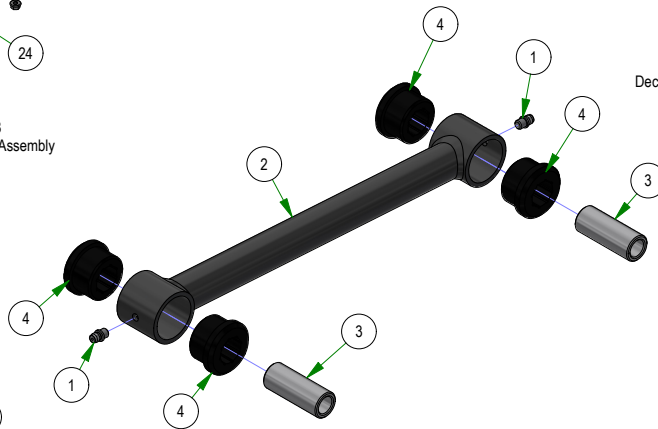

028-0004-22
Hybrid Turnbuckle/Deck Locator