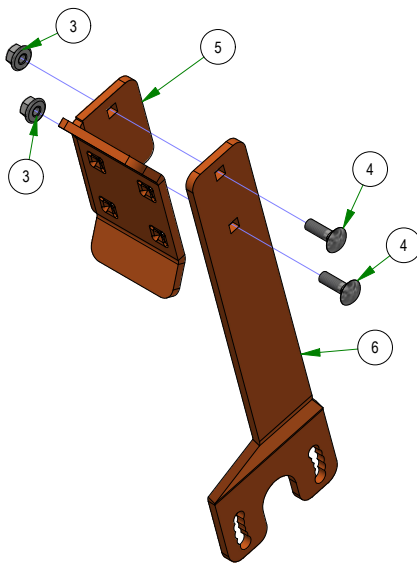

## PARTS SECTION: FRAME SUB ASSEMBLIES

079-3560-25  
2025 Small Mower  
Control Panel Assembly

086-3600-25  
2025 Wiring Harness  
with Clips and Lights

071-2100-25  
2025 Avenger Seat

026-0019-01  
Foot Pedal Assembly