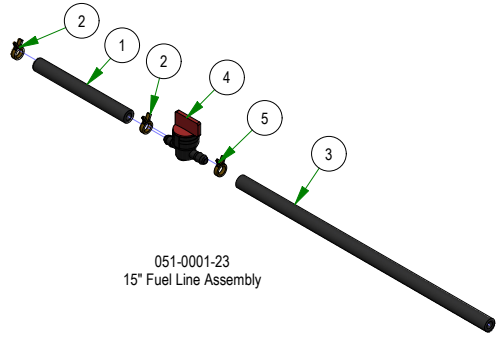

PARTS SECTION: FRAME SUB ASSEMBLIES

PARTS SECTION: FRAME SUB ASSEMBLIES

Parts List				Parts List			
ITEM	QTY	PART NUMBER	DESCRIPTION	ITEM	QTY	PART NUMBER	DESCRIPTION
1	0.333 ft	051-8067-00	1/4 Fuel Line	13	1	067-0020-00	Carbon Canister
2	2	072-8069-00	1/4 Fuel Hose Clamp	14	2	072-8070-00	MZ Tank Hose Clamp 1/4 Vinyl
3	0.917 ft	051-8067-00	1/4 Fuel Line	15	2	072-8073-00	3/16" Vinyl Hose Clamp
4	1	067-6057-00	2 Way Fuel Shut-Off Valve	16	1	051-2020-01	1/4" Vinyl Tubing, 46" Long
5	1	072-8069-00	1/4 Fuel Hose Clamp	17	2.500 ft	051-8073-00	3/16" Vinyl Tubing
6	2.250 ft	051-8067-00	1/4 Fuel Line	18	1	067-0020-00	Carbon Canister
7	0.333 ft	051-8067-00	1/4 Fuel Line	19	2	072-8070-00	MZ Tank Hose Clamp 1/4 Vinyl
8	2	072-8069-00	1/4 Fuel Hose Clamp	20	2	072-8073-00	3/16" Vinyl Hose Clamp
9	1	067-6057-00	2 Way Fuel Shut-Off Valve	21	1	067-0031-00	Fuel Gauge & Grommet
10	1	072-8069-00	1/4 Fuel Hose Clamp	22	1	067-9902-00	Fuel Pickup
11	1	051-2020-01	1/4" Vinyl Tubing, 46" Long	23	1	066-8083-00	Fuel Cap
12	1	051-2025-02	3/16" Vinyl Tubing, 55" Long	24	1	067-6070-00	Rollover Valve W/Grommet