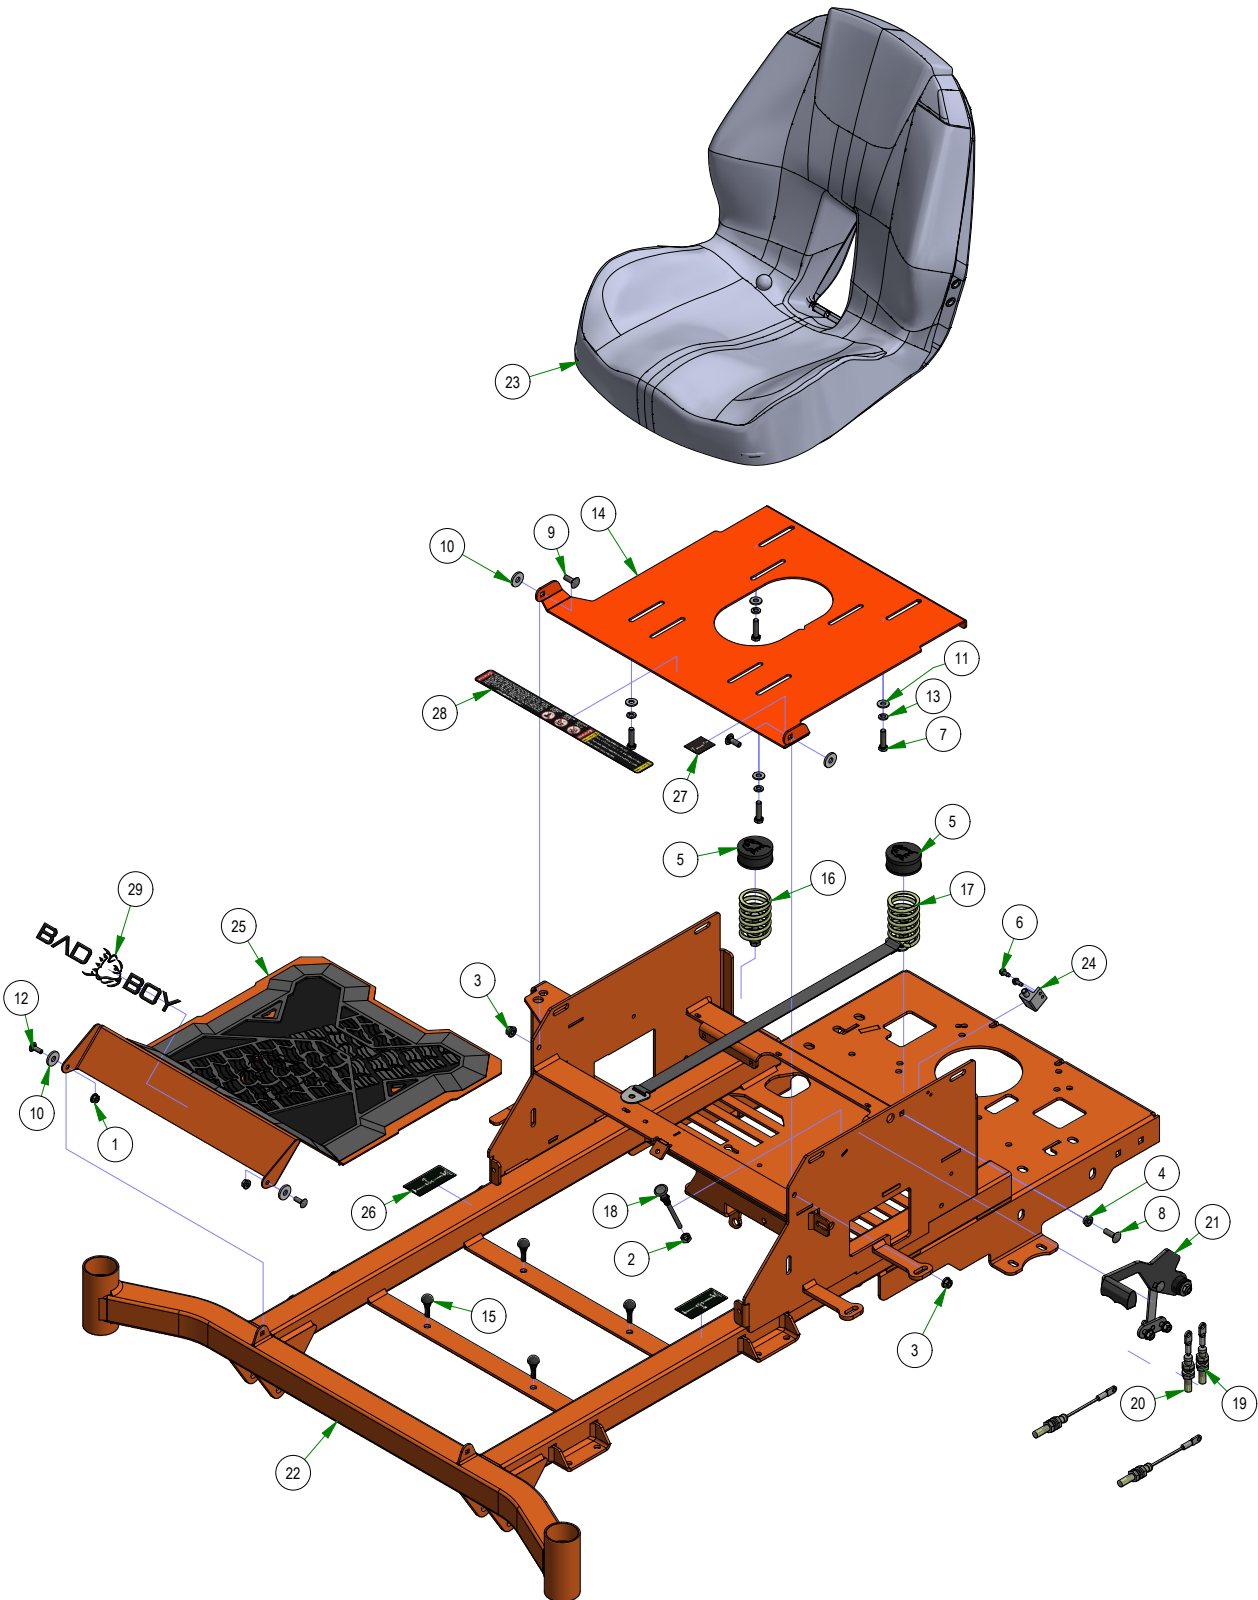

PARTS SECTION: UPPER FRAME

PARTS SECTION: UPPER FRAME

Parts List				Parts List			
ITEM	QTY	PART NUMBER	DESCRIPTION	ITEM	QTY	PART NUMBER	DESCRIPTION
1	2	013-2050-00	1/4-20 NYL INSERT FLANGE LOCKNUT ZINC	16	1	034-8045-03	Seat Spring Assembly
2	1	013-6051-00	3/8-24 HEX NUT ZINC YELLOW	17	1	034-8045-22	2022 Mav/HD seat spring assembly with strap
3	2	013-8049-00	5/16-18 NYLON INSERT FLANGE LOCKNUT ZINC	18	1	054-8017-00	Choke
4	1	013-9002-00	5/16-18 HEX SERRATED FLANGE NUT HARD/ZINC	19	1	064-3050-21	2021 Load Balanced Brake Cable 1
5	2	014-8047-00	Spring Cap Cover	20	1	064-3051-21	2021 Load Balanced Brake Cable 2
6	2	018-1080-00	12-24 X 1/2 HEX WASHER UNLSOT F TCS ZINC	21	1	069-1051-21	2021 Load Balanced Brake Handle Assembly
7	4	018-2006-00	5/16-18 X 1-1/4 HEX C/S (GR.5) ZC	22	1	070-2501-00	2025 MZ-Avenger 54-60 Frame
8	1	018-8065-00	5/16-18 X 1 CARRIAGE BOLT (GR.8) ZINC	23	1	071-2100-25	2025 Avenger Seat
9	2	018-8066-00	5/16-18 X 7/8 CARRIAGE BOLT ZINC	24	1	077-8073-00	Safety Switch
10	4	019-6042-00	.360 ID X .983 OD X .120 THICK FLAT WASHER NYLON	25	1	079-3425-25	2025 MZ/Avenger Floorboard Assembly
11	4	019-7040-00	1/4 USS FLAT WASHER (3/4 OD) ZINC	26	1	091-0214-00	2018 LH/RH Steering Control Decal Roll
12	2	019-8040-00	1/4-20 X 3/4 CARRIAGE BOLT (GR.5) ZINC	27	1	091-0339-18	2018 MZ/Magnum/ZT/MAV/Comp Out Brake Decal
13	4	019-8051-00	5/16 SPLIT LOCKWASHER ZINC	28	1	091-3150-00	Outlaw Warning Decal
14	1	026-2022-00	2022 Avenger Seat Plate	29	1	091-4063-00	Flying Bulldog Front Bumper Decal
15	4	029-4011-00	2023 Floor Board Rubber Bumper