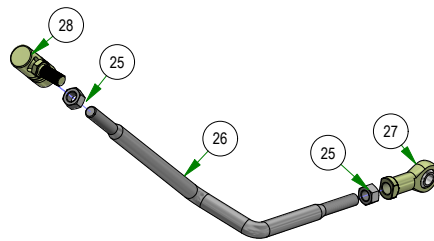

035-5451-00
Push Rod-Left