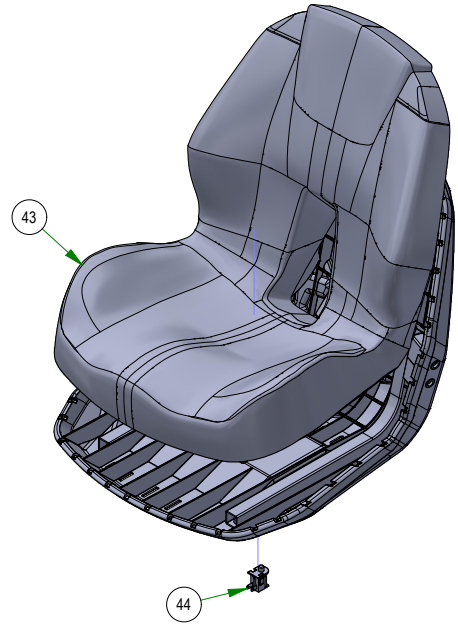

## PARTS SECTION: FRAME SUB ASSEMBLIES

079-3560-25  
2025 Small Mower  
Control Panel Assembly

086-3600-25  
2025 Wiring Harness  
with Clips and Lights

071-2100-25  
2025 Avenger Seat

026-0019-01  
Foot Pedal Assembly