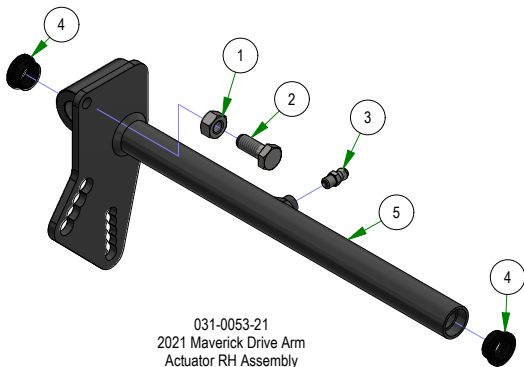

## PARTS SECTION: DRIVE ARM SUB ASSEMBLIES

Parts List				Parts List			
ITEM	QTY	PART NUMBER	DESCRIPTION	ITEM	QTY	PART NUMBER	DESCRIPTION
1	1	013-8043-00	5/16-18 HEX NUT ZINC	15	1	031-9044-00	Grip for 031-9045-00 / 031-9046-00
2	1	018-8063-00	5/16-18 X 3/4 HEX CAP SCREW (GR.5) ZINC	16	1	014-9006-00	9565K16_Polyethylene Square Plug
3	1	024-6034-00	1/4 DRIVE-TYPE STRAIGHT GREASE FITTING ZINC YELLOW)	17	2	018-0089-00	92323A554_Grade 5 Steel Serrated-Flange Hex Head Screw
4	2	031-0032-00	2019 Drive Arm Bushing	18	1	031-0076-00	Small Mower Square Drive Arm Lower LH Weldment
5	1	031-0053-00	2021 Drive Actuator RH Weldment	19	1	031-9032-00	Small Mower Square Drive Arm LH Weldment
6	1	013-8043-00	5/16-18 HEX NUT ZINC	20	1	031-9044-00	Grip for 031-9045-00 / 031-9046-00
7	1	018-8063-00	5/16-18 X 3/4 HEX CAP SCREW (GR.5) ZINC	21	2	013-6051-00	3/8" Fine Threaded Jam Nut
8	1	024-6034-00	1/4 DRIVE-TYPE STRAIGHT GREASE FITTING ZINC YELLOW)	22	1	035-5450-01	Push Rod - Right (Rod Only)
9	2	031-0032-00	2019 Drive Arm Bushing	23	1	048-3000-00	Spherical Rod End - Outlaw
10	1	031-0054-00	2021 Drive Actuator LH Weldment	24	1	099-2009-00	Quick Release Ball Joint
11	1	014-9006-00	9565K16_Polyethylene Square Plug	25	2	013-6051-00	3/8" Fine Threaded Jam Nut
12	2	018-0089-00	92323A554_Grade 5 Steel Serrated-Flange Hex Head Screw	26	1	035-5451-01	Push Rod LH (Rod Only)
13	1	031-0077-00	Small Mower Square Drive Arm Lower RH Weldment	27	1	048-3000-00	Spherical Rod End - Outlaw
14	1	031-9033-00	Small Mower Square Drive Arm RH Weldment	28	1	099-2009-00	Quick Release Ball Joint

031-9045-00  
Small Mower Square Drive  
Arm RH Assembly

035-5450-00  
Push Rod-Right

031-9046-00  
Small Mower Square Drive  
Arm LH Assembly

035-5451-00  
Push Rod-Left

031-0053-21  
2021 Maverick Drive Arm  
Actuator RH Assembly

031-0054-21  
2021 Maverick Drive Arm  
Actuator LH Assembly

**PARTS SECTION: DRIVE ARMS**