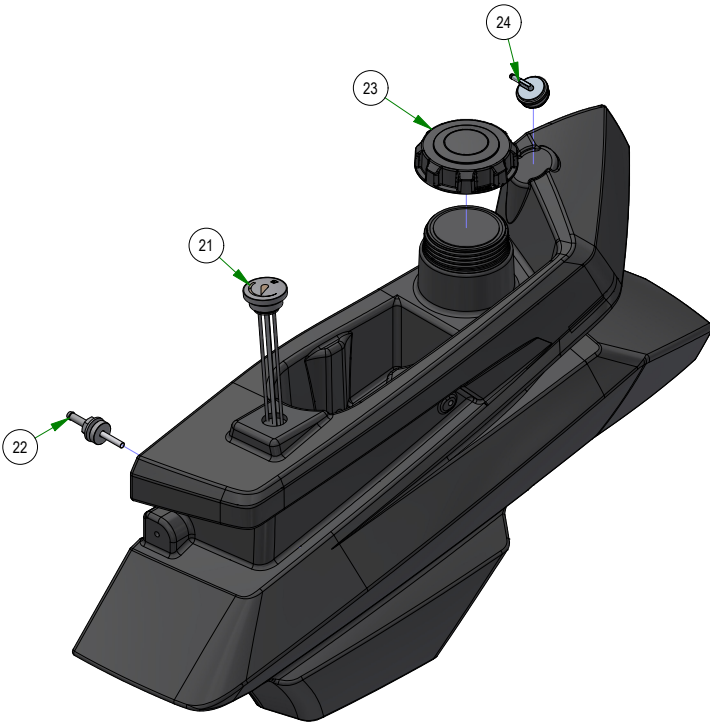

PARTS SECTION: FRAME SUB ASSEMBLIES

PARTS SECTION: FRAME SUB ASSEMBLIES

Parts List				Parts List			
ITEM	QTY	PART NUMBER	DESCRIPTION	ITEM	QTY	PART NUMBER	DESCRIPTION
1	0.333 ft	051-8067-00	1/4 Fuel Line	13	1	067-0020-00	Carbon Canister
2	2	072-8069-00	1/4 Fuel Hose Clamp	14	2	072-8070-00	MZ Tank Hose Clamp 1/4 Vinyl
3	0.917 ft	051-8067-00	1/4 Fuel Line	15	2	072-8073-00	3/16" Vinyl Hose Clamp
4	1	067-6057-00	2 Way Fuel Shut-Off Valve	16	1	051-2020-01	1/4" Vinyl Tubing, 46" Long
5	1	072-8069-00	1/4 Fuel Hose Clamp	17	2.500 ft	051-8073-00	3/16" Vinyl Tubing
6	2.250 ft	051-8067-00	1/4 Fuel Line	18	1	067-0020-00	Carbon Canister
7	0.333 ft	051-8067-00	1/4 Fuel Line	19	2	072-8070-00	MZ Tank Hose Clamp 1/4 Vinyl
8	2	072-8069-00	1/4 Fuel Hose Clamp	20	2	072-8073-00	3/16" Vinyl Hose Clamp
9	1	067-6057-00	2 Way Fuel Shut-Off Valve	21	1	067-0031-00	Fuel Gauge & Grommet
10	1	072-8069-00	1/4 Fuel Hose Clamp	22	1	067-9902-00	Fuel Pickup
11	1	051-2020-01	1/4" Vinyl Tubing, 46" Long	23	1	066-8083-00	Fuel Cap
12	1	051-2025-02	3/16" Vinyl Tubing, 55" Long	24	1	067-6070-00	Rollover Valve W/Grommet