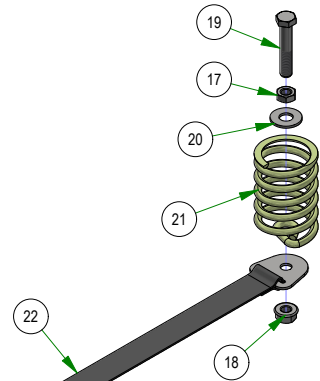

034-8045-22
2022 Mav/HD Seat Spring
Assembly with Strap