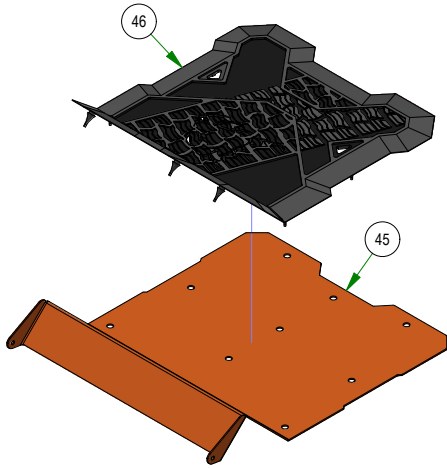

PARTS SECTION: FRAME SUB ASSEMBLIES

079-3425-25
2025 MZ/Avenger
Floorboard Assembly