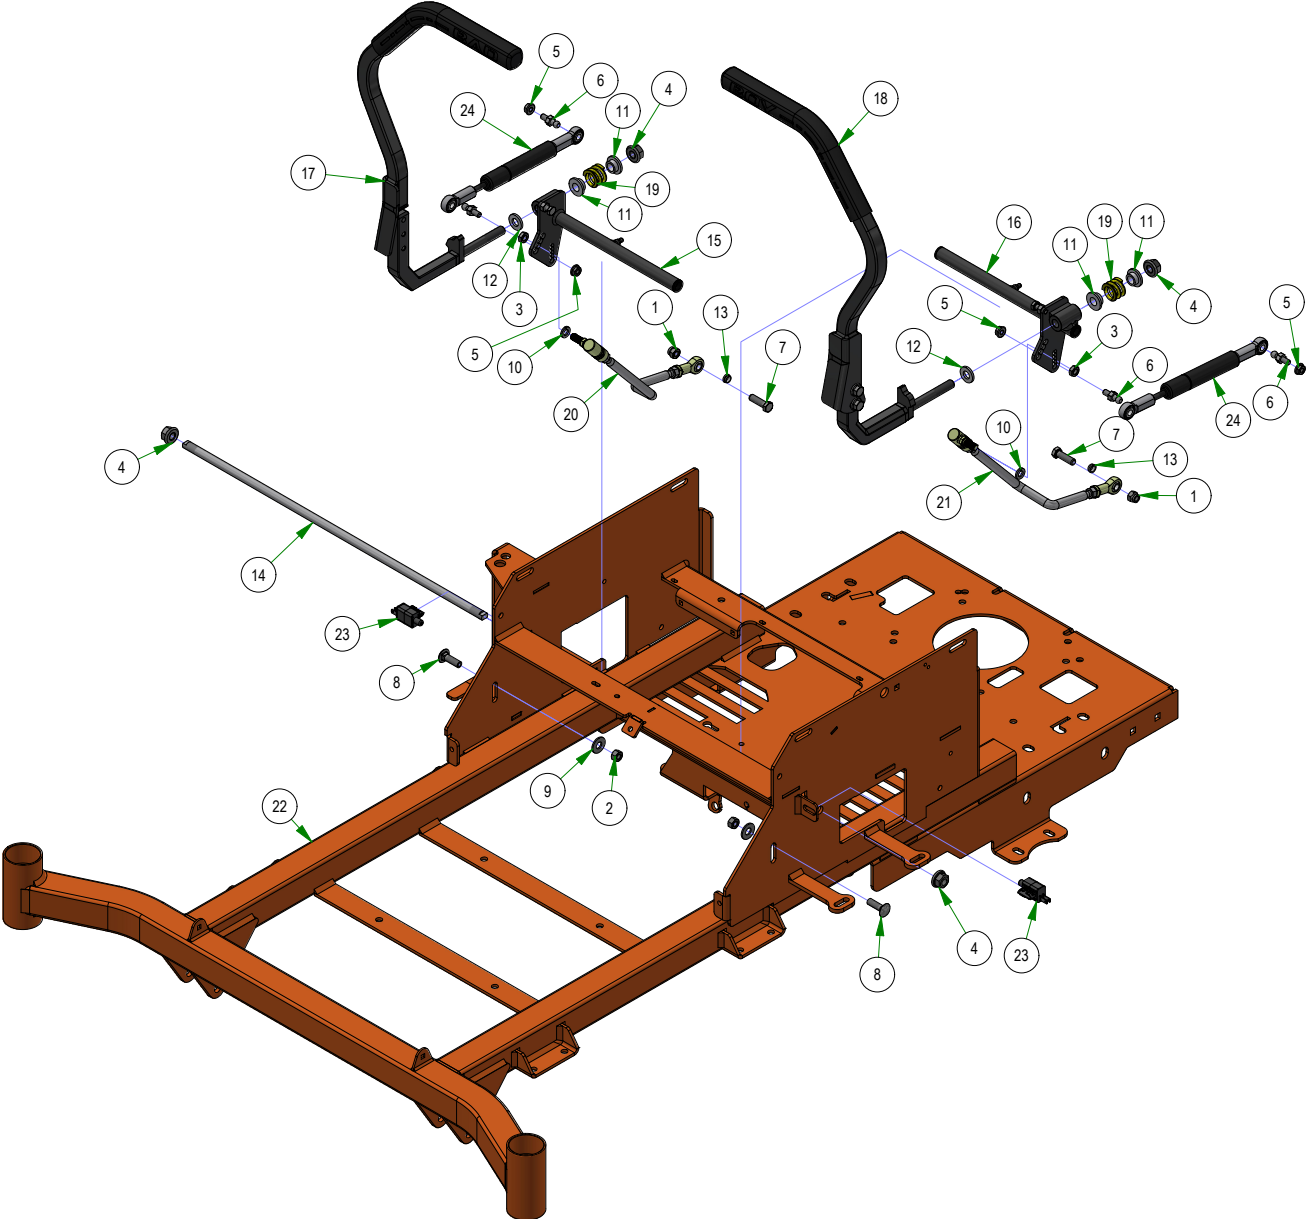

PARTS SECTION: DRIVE ARMS

PARTS SECTION: DRIVE ARMS

Parts List				Parts List			
ITEM	QTY	PART NUMBER	DESCRIPTION	ITEM	QTY	PART NUMBER	DESCRIPTION
1	2	013-5041-00	3/8-16 NYLON INSERT LOCKNUT ZINC	13	2	025-0036-00	Drive Arm Transaxle Spacer
2	2	013-6014-00	3/8-16 HEX NUT ZINC	14	1	028-0049-00	2021 Maverick Steering Actuator Rod
3	2	013-6051-00	3/8-24 HEX NUT ZINC YELLOW	15	1	031-0053-21	2021 Maverick Drive Arm Actuator RH Assembly
4	4	013-8050-00	1/2-13 NYLON INSERT FLANGE LOCKNUT ZINC	16	1	031-0054-21	2021 Maverick Drive Arm Actuator LH Assembly
5	4	013-9002-00	5/16-18 HEX SERRATED FLANGE NUT HARD/ZINC	17	1	031-9045-00	Small Mower Square Drive Arm RH Assembly
6	4	018-2050-00	10mm Damper Ball Stud-Steering	18	1	031-9046-00	Small Mower Square Drive Arm LH Assembly
7	2	018-5040-00	3/8-16 X 1-1/4 HEX CAP SCREW (GR.5) ZINC	19	2	034-8025-00	Drive Lever Spring
8	2	018-5043-00	3/8-16 X 1-1/4 CARRIAGE BOLT ZINC	20	1	035-5450-00	Push Rod-Right
9	2	019-5029-00	3/8 FLAT WASHER USS (1" OD) ZINC	21	1	035-5451-00	Push Rod-Left
10	2	019-5037-00	3/8 SPLIT LOCKWASHER ZINC	22	1	070-2501-00	2025 MZ-Avenger 54-60 Frame
11	4	019-8027-00	.525 ID SHOULDER WASHER NYLON	23	2	077-8075-00	Rail Mount Safety Switch
12	2	019-8054-00	.505 ID X 1.000 OD X .125 THICK FLAT WASHER NYLON	24	2	087-0004-00	ZT Avenger Steering Dampener