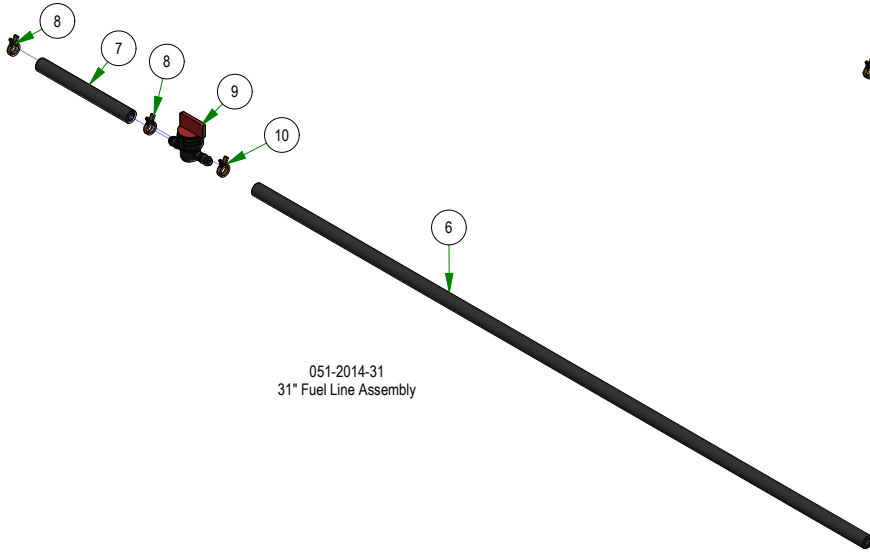

PARTS SECTION: FRAME SUB ASSEMBLIES

PARTS SECTION: FRAME SUB ASSEMBLIES

Parts List				Parts List			
ITEM	QTY	PART NUMBER	DESCRIPTION	ITEM	QTY	PART NUMBER	DESCRIPTION
1	0.333 ft	051-8067-00	1/4 Fuel Line	13	1	067-0020-00	Carbon Canister
2	2	072-8069-00	1/4 Fuel Hose Clamp	14	2	072-8070-00	MZ Tank Hose Clamp 1/4 Vinyl
3	0.917 ft	051-8067-00	1/4 Fuel Line	15	2	072-8073-00	3/16" Vinyl Hose Clamp
4	1	067-6057-00	2 Way Fuel Shut-Off Valve	16	1	051-2020-01	1/4" Vinyl Tubing, 46" Long
5	1	072-8069-00	1/4 Fuel Hose Clamp	17	2.500 ft	051-8073-00	3/16" Vinyl Tubing
6	2.250 ft	051-8067-00	1/4 Fuel Line	18	1	067-0020-00	Carbon Canister
7	0.333 ft	051-8067-00	1/4 Fuel Line	19	2	072-8070-00	MZ Tank Hose Clamp 1/4 Vinyl
8	2	072-8069-00	1/4 Fuel Hose Clamp	20	2	072-8073-00	3/16" Vinyl Hose Clamp
9	1	067-6057-00	2 Way Fuel Shut-Off Valve	21	1	067-0031-00	Fuel Gauge & Grommet
10	1	072-8069-00	1/4 Fuel Hose Clamp	22	1	067-9902-00	Fuel Pickup
11	1	051-2020-01	1/4" Vinyl Tubing, 46" Long	23	1	066-8083-00	Fuel Cap
12	1	051-2025-02	3/16" Vinyl Tubing, 55" Long	24	1	067-6070-00	Rollover Valve W/Grommet