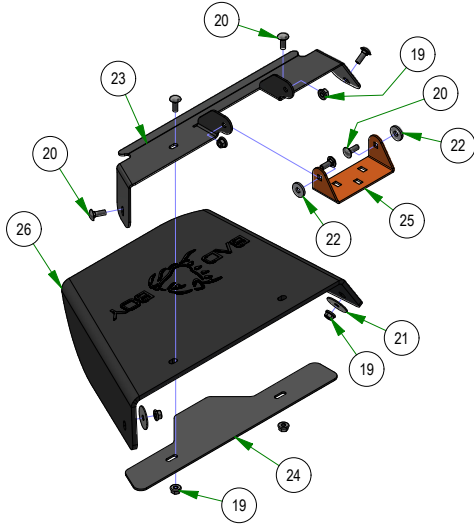

PARTS SECTION: DECK SUB ASSEMBLIES

210-6015-98
MZ Discharge Chute Assembly