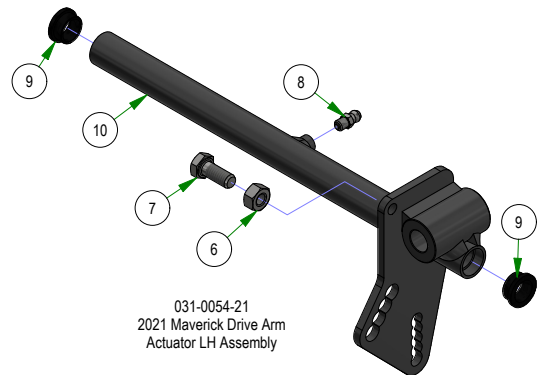

## PARTS SECTION: DRIVE ARM SUB ASSEMBLIES

Parts List				Parts List			
ITEM	QTY	PART NUMBER	DESCRIPTION	ITEM	QTY	PART NUMBER	DESCRIPTION
1	1	013-8043-00	5/16-18 HEX NUT ZINC	15	1	031-9044-00	Grip for 031-9045-00 / 031-9046-00
2	1	018-8063-00	5/16-18 X 3/4 HEX CAP SCREW (GR.5) ZINC	16	1	014-9006-00	9565K16_Polyethylene Square Plug
3	1	024-6034-00	1/4 DRIVE-TYPE STRAIGHT GREASE FITTING ZINC YELLOW)	17	2	018-0089-00	92323A554_Grade 5 Steel Serrated-Flange Hex Head Screw
4	2	031-0032-00	2019 Drive Arm Bushing	18	1	031-0076-00	Small Mower Square Drive Arm Lower LH Weldment
5	1	031-0053-00	2021 Drive Actuator RH Weldment	19	1	031-9032-00	Small Mower Square Drive Arm LH Weldment
6	1	013-8043-00	5/16-18 HEX NUT ZINC	20	1	031-9044-00	Grip for 031-9045-00 / 031-9046-00
7	1	018-8063-00	5/16-18 X 3/4 HEX CAP SCREW (GR.5) ZINC	21	2	013-6051-00	3/8" Fine Threaded Jam Nut
8	1	024-6034-00	1/4 DRIVE-TYPE STRAIGHT GREASE FITTING ZINC YELLOW)	22	1	035-5450-01	Push Rod - Right (Rod Only)
9	2	031-0032-00	2019 Drive Arm Bushing	23	1	048-3000-00	Spherical Rod End - Outlaw
10	1	031-0054-00	2021 Drive Actuator LH Weldment	24	1	099-2009-00	Quick Release Ball Joint
11	1	014-9006-00	9565K16_Polyethylene Square Plug	25	2	013-6051-00	3/8" Fine Threaded Jam Nut
12	2	018-0089-00	92323A554_Grade 5 Steel Serrated-Flange Hex Head Screw	26	1	035-5451-01	Push Rod LH (Rod Only)
13	1	031-0077-00	Small Mower Square Drive Arm Lower RH Weldment	27	1	048-3000-00	Spherical Rod End - Outlaw
14	1	031-9033-00	Small Mower Square Drive Arm RH Weldment	28	1	099-2009-00	Quick Release Ball Joint

031-9045-00  
Small Mower Square Drive  
Arm RH Assembly

035-5450-00  
Push Rod-Right

031-9046-00  
Small Mower Square Drive  
Arm LH Assembly

035-5451-00  
Push Rod-Left

031-0053-21  
2021 Maverick Drive Arm  
Actuator RH Assembly

031-0054-21  
2021 Maverick Drive Arm  
Actuator LH Assembly

**PARTS SECTION: DRIVE ARMS**