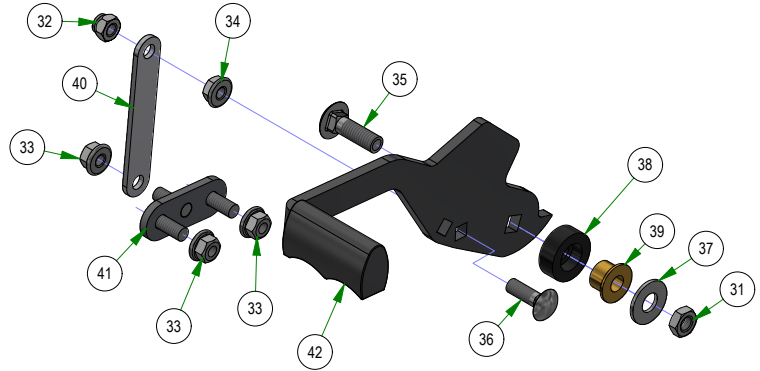

069-1051-21
2021 Load Balanced Brake
Handle Assembly