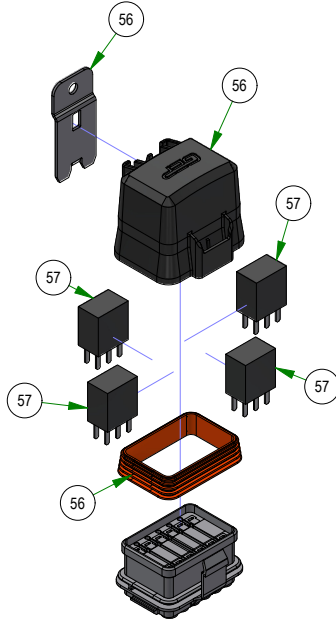

086-3600-25
2025 Wiring Harness
with Clips and Lights