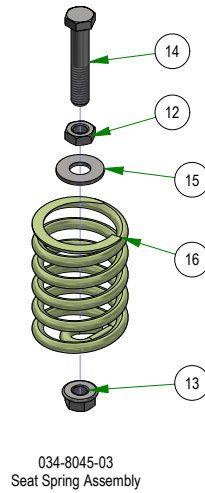

## PARTS SECTION: FRAME SUB ASSEMBLIES

079-3560-25  
2025 Small Mower  
Control Panel Assembly

086-3600-25  
2025 Wiring Harness  
with Clips and Lights

071-2100-25  
2025 Avenger Seat

026-0019-01  
Foot Pedal Assembly