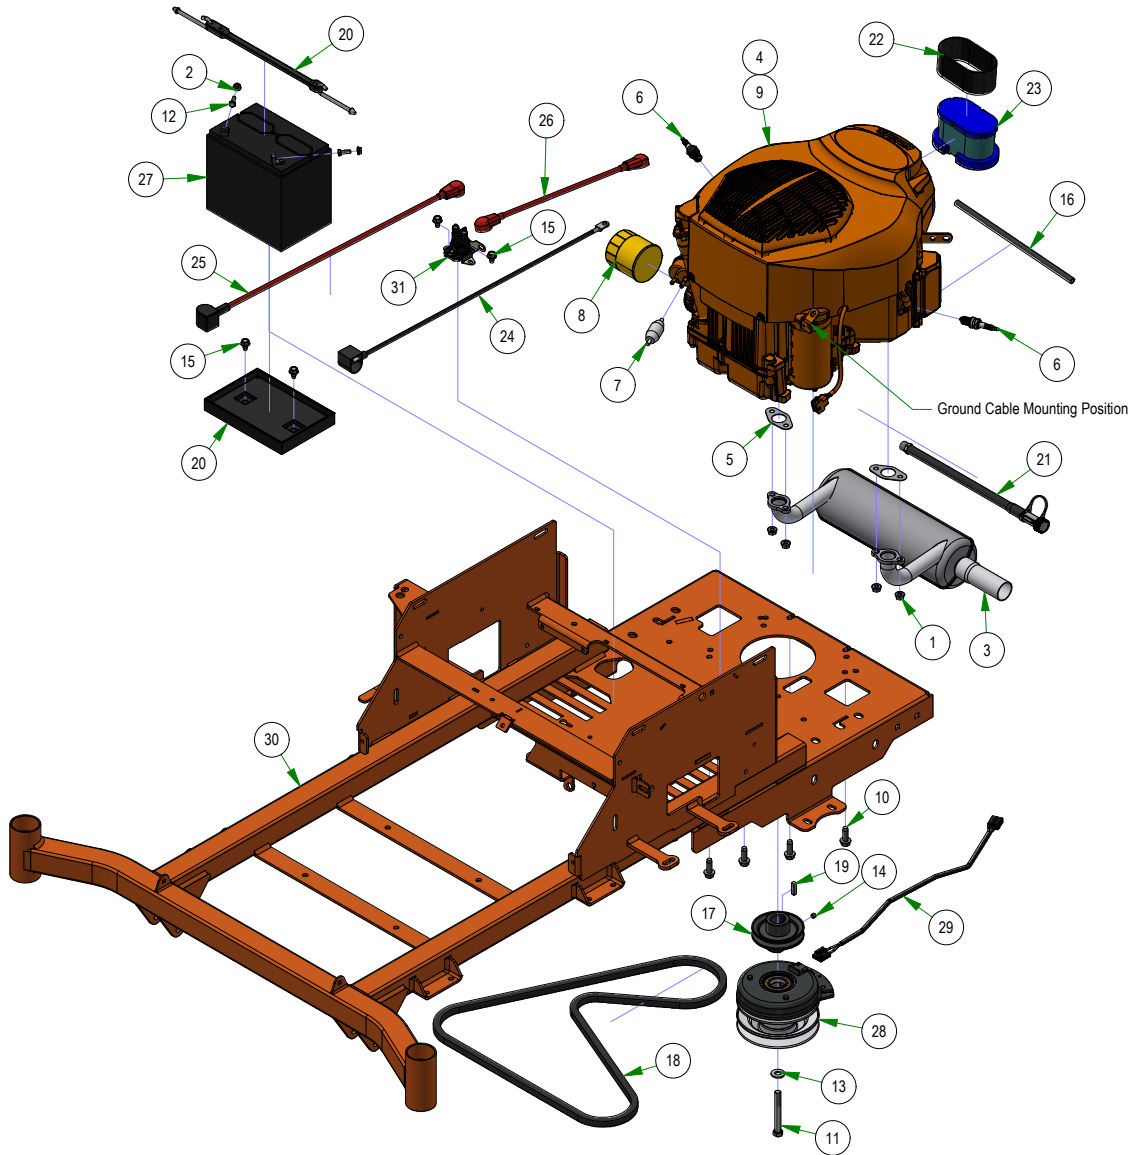

Parts List				Parts List			
ITEM	QTY	PART NUMBER	DESCRIPTION	ITEM	QTY	PART NUMBER	DESCRIPTION
1	4	013-8240-00	M8 Nut Connects the 015-1012-00 and the 015-8240-00	17	1	033-2010-00	3-3/4" Motor Pulley
2	2	013-9001-00	1/4-20 HEX SERRATED FLANGE NUT HARD/ZINC	18	1	041-6400-00	Pump Belt
3	1	015-0051-00	Kohler Muffler	19	1	042-6030-00	1/4 X 1 SQ MACHINERY KEY 1018 STL PLN
4	1	015-2017-00	KT745 Kohler Engine	20	1	043-8930-98	2023 Battery Hold Down Assembly
5	2	015-2751-00	Exhaust Gasket	21	1	051-5401-00	Kohler Oil Drain
6	2	015-8000-00	Spark Plug	22	1	063-5002-00	25/26 HP Koh Precleaner ZT/MZ
7	1	063-5001-00	25/26 HP Kohler Fuel Filter	23	1	063-5003-00	25/26 HP Koh Air Filter ZT/MZ
8	1	063-5004-00	25 HP Kohler Oil Filter ZT?MZ	24	1	064-0030-00	24 inch Black Cable - MZ/ZT
9	1	015-2021-00	KT726-3013 Kohler Engine 1" Shaft	25	1	064-5300-00	24" Red Battery Cable
10	4	018-1075-00	3/8-16 X 1-1/8 HEX WASHER UNSLOT SERRATED (TRI-LOB) TRS ZINC YELLOW	26	1	064-5301-00	14" Red Battery Cable
11	1	018-5052-21	7/16-20 x 3 1/2" Hex Bolt GR8 W/ Patch	27	1	068-8049-00	SP-35 Battery
12	2	018-8052-00	1/4-20 X 3/4 HEX CAP SCREW (GR.5) ZINC	28	1	070-0058-00	120 Ft Lb. Clutch - 1" Shaft
13	1	019-5029-00	3/8 FLAT WASHER USS (1" OD) ZINC	29	1	070-2000-00	Clutch Pigtail
14	1	030-0050-00	5/16-24 X 1/4 SOCKET SET SCREW (CUP PT) PLAIN	30	1	070-2501-00	2025 MZ-Avenger 54-60 Frame
15	4	030-7044-00	5/16-18 X 1/2 HWH unslot (F) tcs zinc	31	1	108-0001-00	Solenoid
16	1	032-6000-00	Braided Heat Shielding, 12"