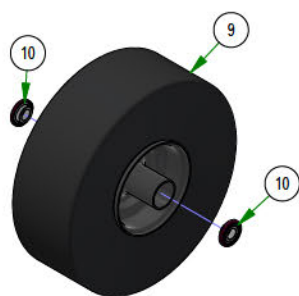

PARTS SECTION: Front End Subassemblies

Parts List				Parts List			
ITEM	QTY	PART NUMBER	DESCRIPTION	ITEM	QTY	PART NUMBER	DESCRIPTION
1	16	010-1050-00	1641 BEARING W/2 CONTACT RUBBER SEALS	13	4	029-7050-00	Rubber Stabilizer (Front Forks) [R series]
2	1	013-0030-00	Hex Nut M20-2.5	14	4	032-2000-00	Polyurethane Bushing
3	1	013-0031-00	Hex Nut M20-2.5 Left Hand Threads Gold Plated	15	2	032-2001-00	Sleeve
4	2	013-9004-00	1"-14 NYLON INSERT JAM LOCKNUT ZINC	16	1	048-8020-00	2024 Turnbuckle Body
5	2	018-0026-00	1"-14 X 5-1/2 HEX CAP SCREW (GR.8) ZINC YELLOW	17	1	048-8021-00	Turnbuckle End Right-Handed Thread
6	2	018-2009-00	1/2-13 x 1" Stud	18	1	048-8022-00	Turnbuckle End Left-Handed Thread
7	2	018-3001-00	5/8 X 5/8 SOCKET SHOULDER BOLT ZINC YELLOW	19	1	250-0032-01	INNER RH FRONT AXLE
8	2	018-4010-00	1/2-13 NYLON INSERT JAM LOCKNUT ZINC	20	1	250-0032-02	OUTER FRONT ARM RH
9	1	022-0004-00	15x6-6 Tire Only	21	1	250-0032-22	2019 Front I-Beam Left - Black
10	2	022-7010-00	1-3/4" Bearing-Large Bore Front Rim	22	1	250-0033-01	INNER FRONT ARM LH
11	2	024-0001-00	1/4-28 Grease Fitting	23	1	250-0033-02	CAST OUTER ARM LH
12	8	025-0003-00	2016 Front Bearing Spacer	24	1	250-0033-22	R.H. I-BEAM ARM - Black

022-0003-00
FRONT WHEEL & TIRE