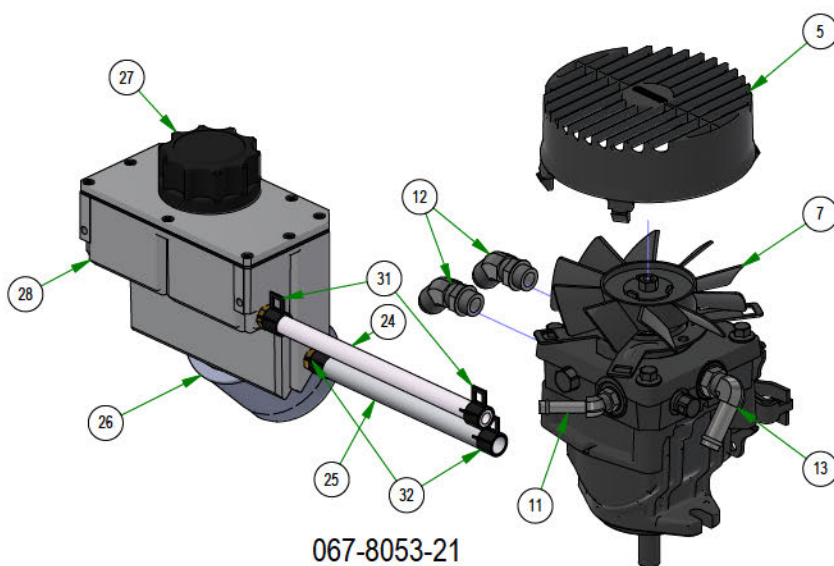

067-8053-21
LH DRIVE PUMP ASSEMBLY