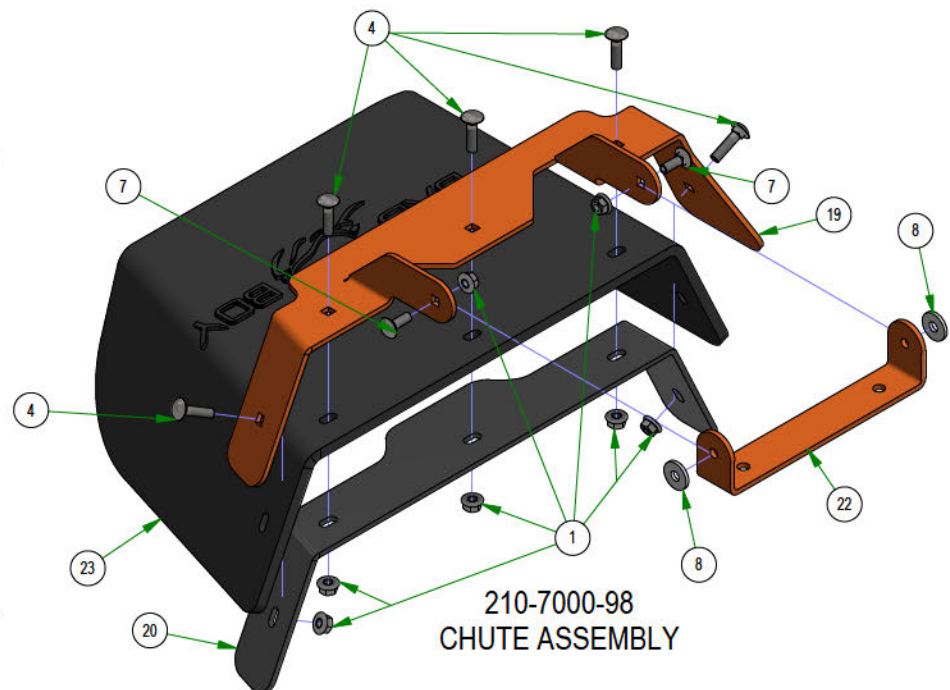

**037-4000-00
SPINDLE ASSEMBLY**

**210-7000-98
CHUTE ASSEMBLY**