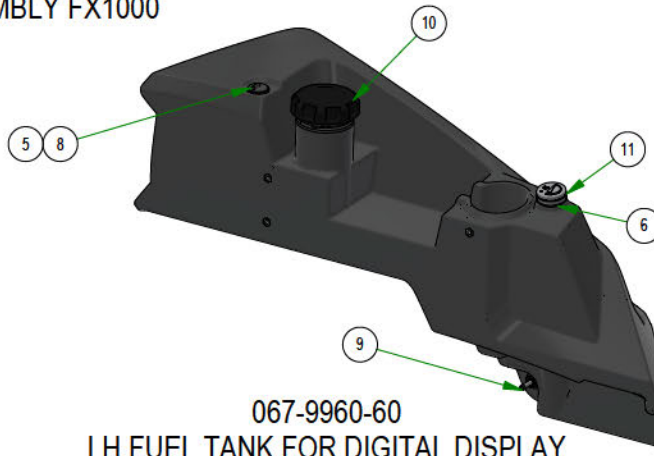

**067-9960-60
LH FUEL TANK FOR DIGITAL DISPLAY**