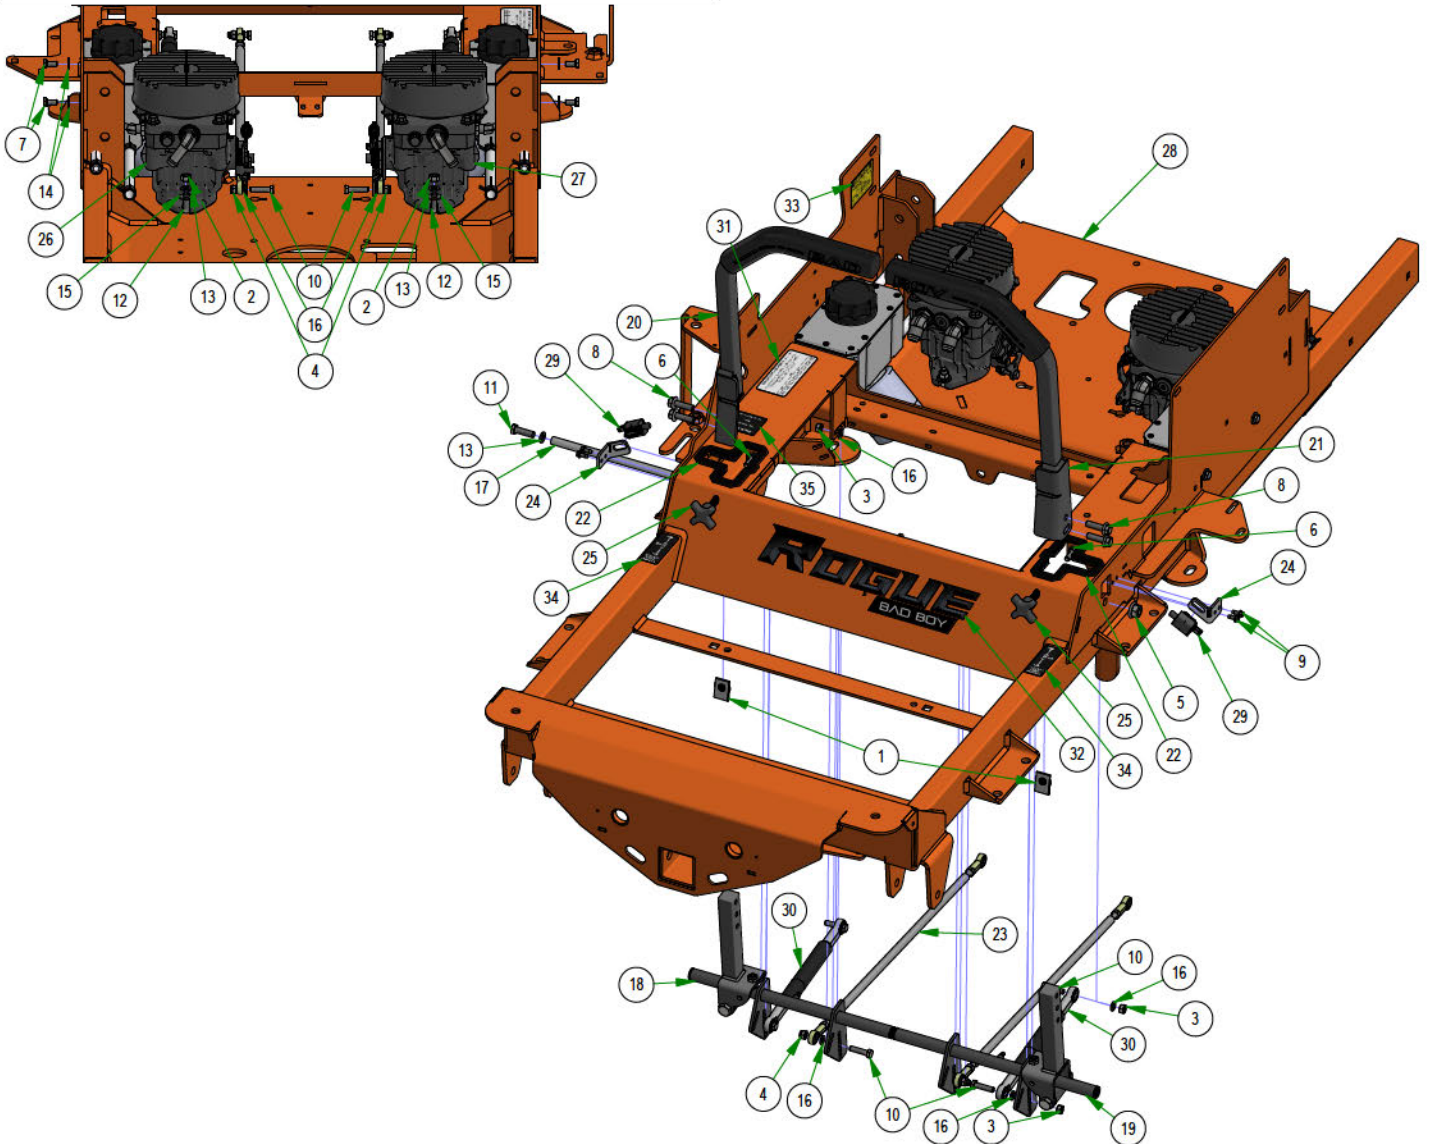

**017-9075-00
PILLOW BLOCK ASSEMBLY**

**039-2125-17
DECK HANGER**

**028-0015-19
DECK HEIGHT CAM ASSEMBLY**

PARTS SECTION: Drive Arms

Parts List				Parts List			
ITEM	QTY	PART NUMBER	DESCRIPTION	ITEM	QTY	PART NUMBER	DESCRIPTION
1	2	013-0021-00	Extruded Nut 3/8"-16 3/4" Hole Center With Patch	19	1	031-0031-24	R Series Square Drive Arm Actuator LH Assembly
2	4	013-6014-00	3/8-16 HEX NUT ZINC	20	1	031-9070-00	R Series Square Drive Arm RH Assembly
3	4	013-8043-00	5/16-18 HEX NUT ZINC	21	1	031-9071-00	R Series Square Drive Arm LH Assembly
4	4	013-8047-00	5/16-18 NYL INS L/N ZC	22	2	032-0002-00	Snap-in Drive Arm Bushing
5	1	013-8050-00	1/2-13 NYLON INSERT FLANGE LOCKNUT ZINC	23	2	035-0004-00	2019 Outlaw Gen2 XP Push Rod Assembly
6	2	013-9002-00	5/16-18 HEX SERRATED FLANGE NUT HARD/ZINC	24	2	039-2163-00	Push In Arm Safety Switch R Series Bracket
7	4	018-0068-00	5/16-18 x 5/8 Hex Bolt	25	2	057-5800-00	Speed Limiting Knob 3/8-16X 3"
8	4	018-0078-00	3/8-16 X 1 1/4 HEX WASHER UNSLOT MACHINE SCREW ZINC GR5	26	1	067-8053-21	2021 LH ROGUE HYDRO TANK LINE ASSY
9	4	018-1080-00	12-24 X 1/2 HEX WASHER UNLSOT F TCS ZINC	27	1	067-8054-21	2021 RH ROGUE HYDRO TANK LINE ASSY
10	10	018-2006-00	5/16-18 X 1-1/4 HEX C/S (GR.5) ZC	28	1	070-2305-00	2023 Rogue Frame - Painted
11	1	018-5040-00	3/8-16 X 1-1/4 HEX CAP SCREW (GR.5) ZINC	29	2	077-8075-00	Rail Mount Safety Switch
12	4	018-6012-00	3/8-16 X 1-1/2 HEX CAP SCREW (GR.5) ZINC	30	2	087-0002-00	2019 SROID Damper With Spherical Rod Ends
13	5	019-5037-00	3/8 SPLIT LOCKWASHER ZINC	31	1	091-0015-24	2024 EPA Build Date Punch Decal
14	4	019-7040-00	1/4 USS FLAT WASHER (3/4 OD) ZINC	32	1	091-0516-00	Rogue back Plate & Front Decal
15	4	019-8044-00	5/16 USS FLAT WASHER (7/8 OD) ZINC	33	2	091-1020-00	Hydraulic Decal
16	8	019-8051-00	5/16 SPLIT LOCKWASHER ZINC	34	1	091-1114-00	2018 LH/RH Steering Control Decal Roll
17	1	028-0051-00	2019 Steering Actuator Rod	35	1	091-4037-00	2019 Deck Release Decal
18	1	031-0030-24	R Series Square Drive Arm Actuator RH Assembly				