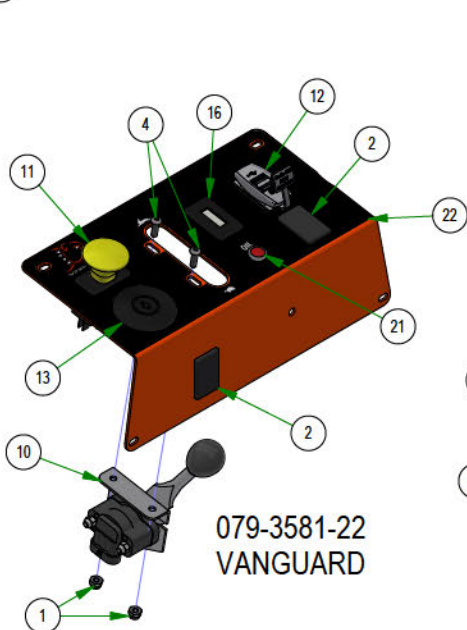

PARTS SECTION: Tanks and Fuel Lines

Parts List				Parts List			
ITEM	QTY	PART NUMBER	DESCRIPTION	ITEM	QTY	PART NUMBER	DESCRIPTION
1	1	051-8067-22	1/4" Fuel Line Hose	8	3	067-6070-00	Rollover Valve
2	1	051-8067-32	1/4" Fuel Line Hose	9	3	067-9901-00	Fuel Pick-up
3	4	051-8075-26	5/16" fuel line hose	10	3	067-9904-00	Fuel Cap
4	1	067-4080-00	Fuel Gauge with Grommet	11	1	067-9999-00	Electronic Fuel Gauge
5	3	067-6054-00	Roll Over Valve Grommet	12	4	072-8068-00	5/16 Fuel Line Clamp
6	2	067-6056-00	Fuel Gauge Grommet	13	4	072-8069-00	1/4 Fuel Hose Clamp
7	2	067-6058-00	3 Way Fuel Shut-Off Valve 5/16 x 5/16 x 1/4				

**051-2019-29
FUEL LINE ASSEMBLY FX1000**

**051-2019-33
FUEL LINE ASSEMBLY
KOHLER
VANGUARD
FX1000 EFI**

**067-9960-60
LH FUEL TANK FOR DIGITAL DISPLAY**

**067-9950-50
RH FUEL TANK**

**067-9960-50
LH FUEL TANK**

PARTS SECTION: Control Panels

Parts List				Parts List			
ITEM	QTY	PART NUMBER	DESCRIPTION	ITEM	QTY	PART NUMBER	DESCRIPTION
1	8	013-5019-00	10-24 NYLON INSERT LOCKNUT ZINC	13	4	077-8076-00	Ignition Switch
2	7	018-1040-00	Light Plug	14	3	079-3483-00	2022 Rebel Control Panel
3	4	018-2010-00	10-32 X 3/8 BUTTON SOCKET CAP SCREW 18-8 STAINLESS STEEL	15	1	083-4013-00	Tachometer
4	8	018-5200-00	10-24 X 5/8 BUTTON SOCKET CAP SCREW 18-8 STAINLESS STEEL	16	2	083-4050-00	Tachometer
5	4	019-0017-00	18-8 Stainless Steel External-Tooth Lock Washer	17	12.0 in	084-4016-00	SBR Rubber Trim
6	1	026-0431-00	Digital Display Control Panel	18	1	086-0018-00	2025 Display Screen
7	1	026-0432-00	Digital Display Control Panel Backer	19	2	086-1202-01	Relay Block Cover Replacement Kit
8	2	055-2012-00	Universal Throttle Head - 2012	20	8	086-1202-19	Relay
9	2	055-2013-00	Throttle Knob	21	3	089-1000-00	Oil Light
10	2	055-3001-00	Kawasaki \ Kohler Drive By Wire	22	3	091-4009-22	2022 Rebel/Rogue Control Panel Decal
11	4	056-8058-00	PTO Switch	23	1	091-4044-00	2025 Rogue Digital Display Control Panel Decal
12	4	077-2076-00	USB Port				