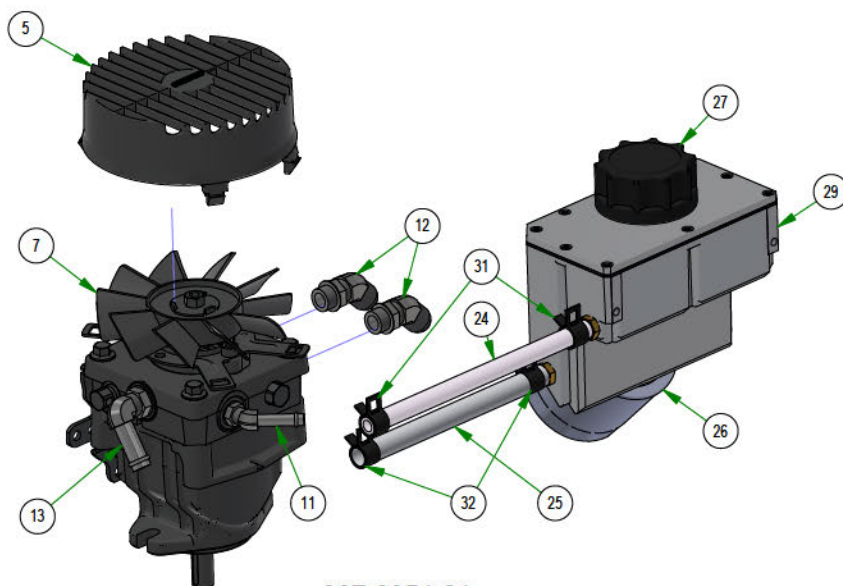

067-8054-21
RH PUMP ASSEMBLY