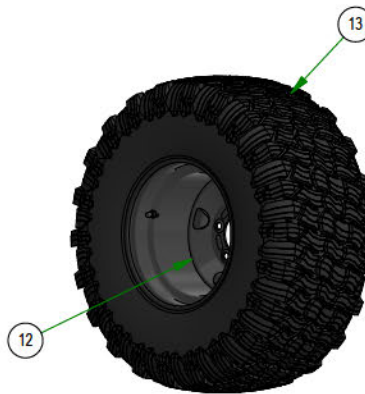

022-4091-00
REAR WHEEL ASSEMBLY
54" DECK