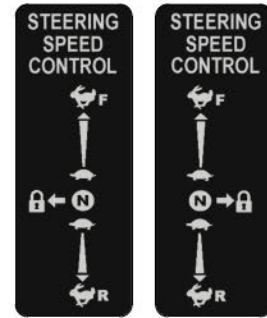

PARTS SECTION: Decals

091-4063-00

Flying Bulldog Front Bumper Decal

091-0504-00
54" Deck Decal

091-0506-00
61" Deck Decal

091-0507-00
72" Deck Decal

091-1114-00

2018 LH/RH Steering Control Decal Roll