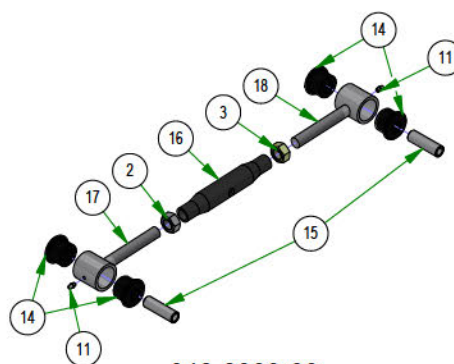

048-8000-00
TURNBUCKLE ASSEMBLY