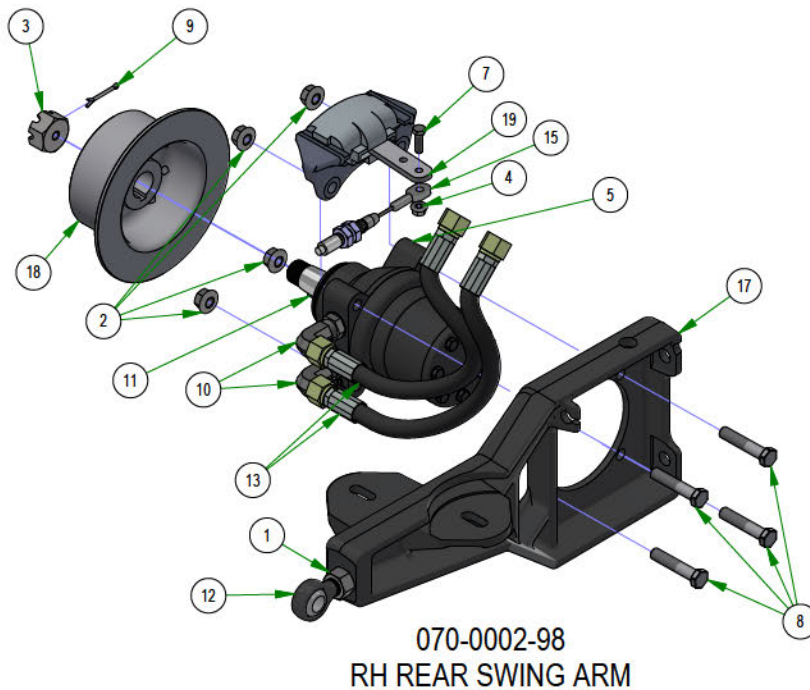

PARTS SECTION: Rear Swing Arms

Parts List				Parts List			
ITEM	QTY	PART NUMBER	DESCRIPTION	ITEM	QTY	PART NUMBER	DESCRIPTION
1	2	013-0022-00	3/4"-16 Fine Full Nut	11	2	042-7041-00	Woodruff Key
2	8	013-6040-00	1/2-13 Gr 8 Centerlock Flange Nut	12	2	048-7001-00	3/4-16 RH Male Rod End
3	2	013-7050-00	1" Castle Nut for HydroGear Wheel Motor	13	4	051-6006-00	20" Hydraulic Hose
4	2	013-8049-00	5/16-18 NYLON INSERT FLANGE LOCKNUT ZINC	14	1	064-8054-00	2019 Short Brake Cable-Suspension Models
5	1	015-4600-00	18cc Parker Wheel Motor- Right	15	1	064-9002-00	2019 Long Brake Cable-Renegade, Rogue
6	1	015-4601-00	18cc Parker Wheel Motor- Left	16	1	070-0001-00	2019 Left Trailing Arm
7	2	018-2007-00	5/16-18 X 1 HEX CAP SCREW (GR.5) ZINC	17	1	070-0002-00	2019 Right Trailing Arm
8	8	018-6041-00	1/2-13 x 2.75 Gr. 8 Hex Head Bolt	18	2	092-5201-00	Brake Disk
9	2	020-7022-00	1/8 X 1-1/2 COTTER PIN ZINC	19	1	092-7000-00	XPIAOS Right Brake Caliper
10	4	024-2065-00	2019 Rouge/Renegade Wheel Motor 90° Fitting #6801-10L	20	1	092-7001-00	XPIAOS Left Brake Caliper