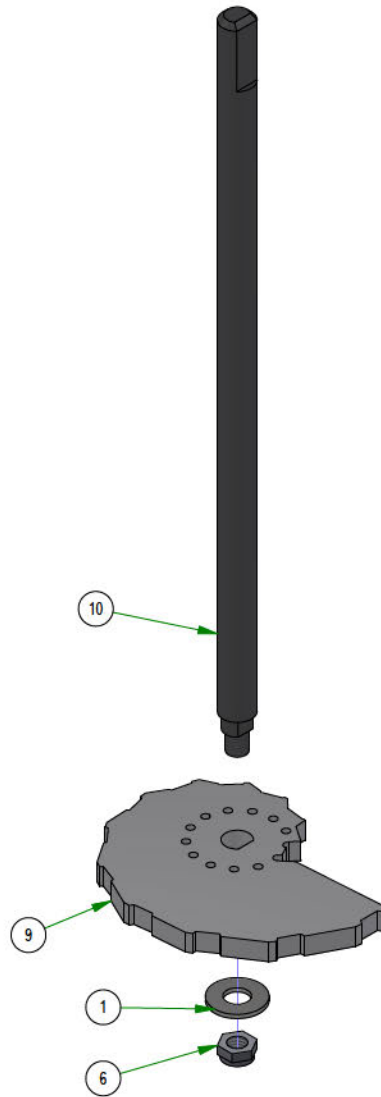

**028-0015-19
DECK HEIGHT CAM ASSEMBLY**