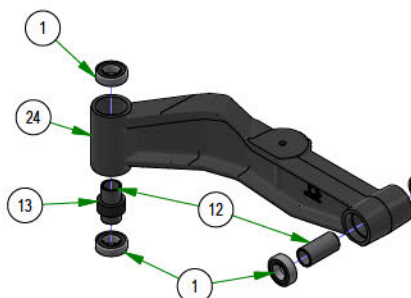

250-0033-54
RH FRONT SUSPENSION ARM
54" DECK