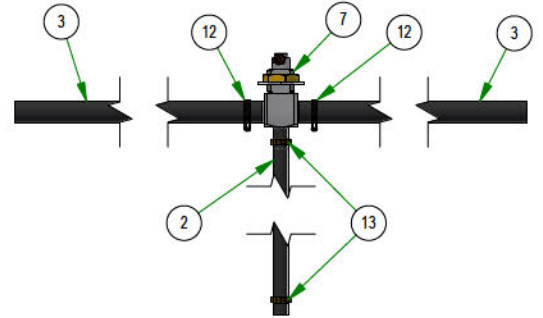

**051-2019-33
FUEL LINE ASSEMBLY
KOHLER
VANGUARD
FX1000 EFI**