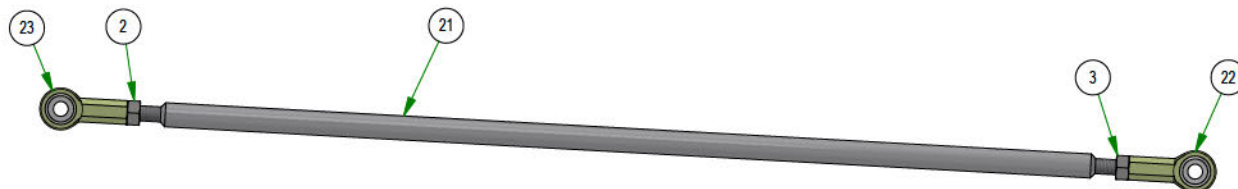

PARTS SECTION: Drive Subassemblies

035-0004-00
PUSH ROD ASSEMBLY