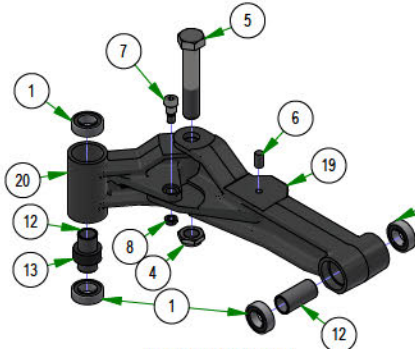

250-0032-03
RH FRONT SUSPENSION ARM
61" & 72" DECK