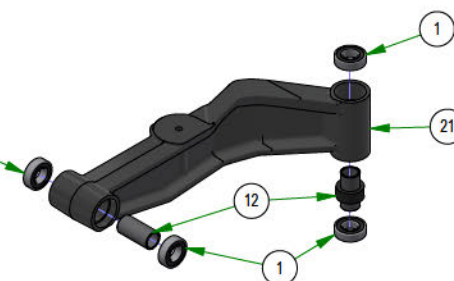

250-0032-54
LH FRONT SUSPENSION ARM
54" DECK