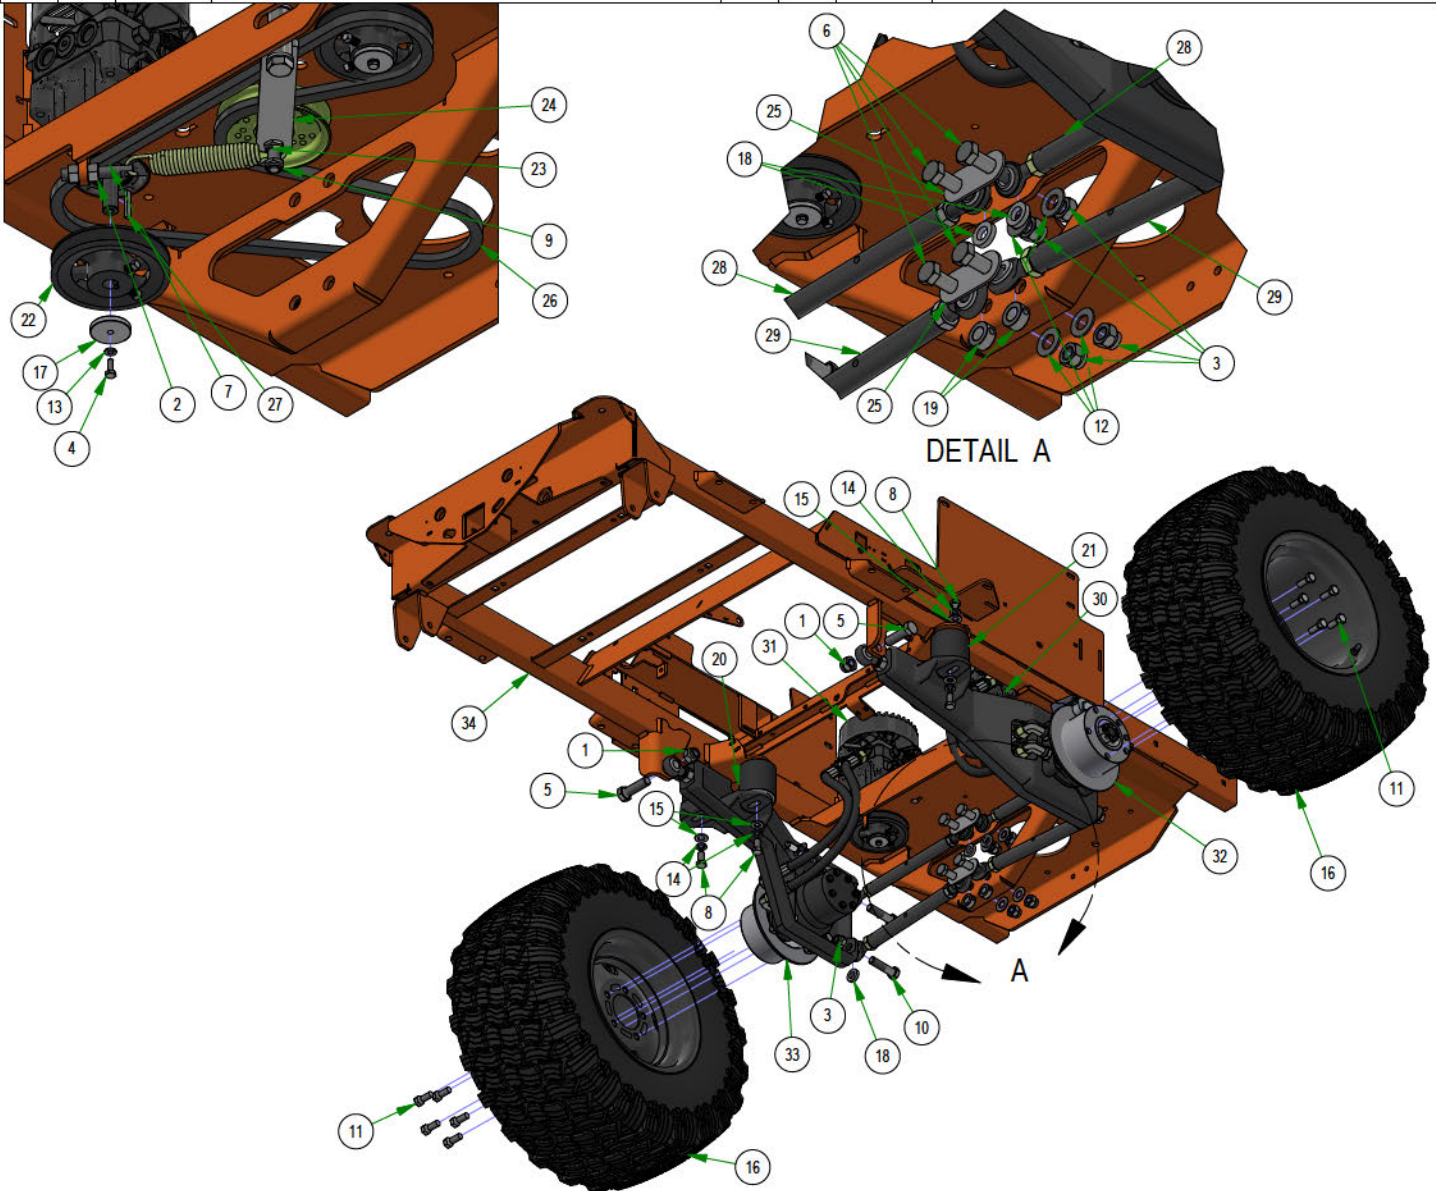

Parts List				Parts List			
ITEM	QTY	PART NUMBER	DESCRIPTION	ITEM	QTY	PART NUMBER	DESCRIPTION
1	2	013-0023-00	3/4-10 NYLON INSERT LOCKNUT ZINC	18	4	025-0071-00	Spacer 1.125OD x .625 ID x .250 Length
2	2	013-7018-00	1/2-13 HEX NUT ZINC	19	2	025-7020-00	5/8 SOLID SHAFT COLLAR (W/1 SET SCREW) ZINC
3	8	013-7021-00	5/8-11 NYLON INSERT LOCKNUT ZINC	20	2	032-8999-00	Vibration Mount-Blue Dot
4	2	018-0024-00	M6-1.0 X 16MM DIN 933 HEX TAP BOLT (CL 8.8) ZINC	21	2	032-9000-00	Vibration Mount-Green Dot
5	2	018-0045-00	3/4-10 X 2-1/2 HEX CAP SCREW (GR.5) ZINC	22	2	033-5011-00	5" PUMP PULLEY W/ SET SCREW
6	4	018-0049-00	5/8-11 X 2-3/4 HEX CAP SCREW (GR.5) ZINC	23	1	034-2020-00	Deck Idler Spring
7	1	018-2004-50	All Thread	24	1	039-0031-19	2019 Rogue Pump Idler Assy
8	8	018-2030-00	1/2-13 X 1 HEX CAP SCREW (GR.5) ZINC	25	2	039-2145-00	2019 Suspension Gusset Outlaw
9	1	018-4010-00	1/2-13 NYLON INSERT JAM LOCKNUT ZINC	26	1	041-8051-00	2019 Rogue Pump Belt 68"
10	4	018-6059-00	5/8-11 X 2-1/2 HEX CAP SCREW (GR.5) ZINC	27	2	042-5013-00	5MM X 36MM SQ MACHINERY KEY C1018 ROUNDED ENDS
11	10	018-7033-00	1/2-20 x 60" Lug Bolts Zinc Grade 8	28	2	048-6061-00	2019 Suspension Radius Rod Assembly
12	4	019-0009-00	5/8" Flat Washer SAE Spec Grade 8	29	2	048-6064-00	2019 Suspension Radius Rod Assembly
13	2	019-4008-00	1/4 SPLIT LOCKWASHER ZINC	30	1	067-8053-21	2021 LH ROGUE HYDRO TANK LINE ASSY
14	8	019-5007-00	1/2 SPLIT LOCKWASHER (GR.8) ZINC/YELLOW	31	1	067-8054-21	2021 RH ROGUE HYDRO TANK LINE ASSY
15	8	019-5702-00	1/2 SAE FLAT WASHER (1-1/16" OD) GR.8 ZINC YELLOW	32	1	070-0001-98	2019 Rogue Trailing Arm LH Assy
16	2	022-4090-00	2019 Assy-26x12-12 Reaper Turf -10.5" Rim	33	1	070-0002-98	2019 Rogue Trailing Arm RH Assy
17	2	025-0034-00	Rogue Pump washer	34	1	070-2305-00	2023 Rogue Frame - Painted