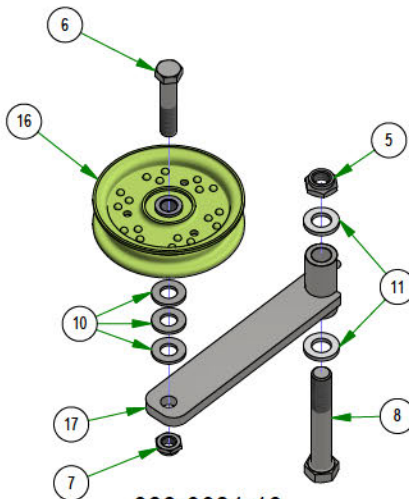

039-0031-19
REAR IDLER PULLEY ASSEMBLY