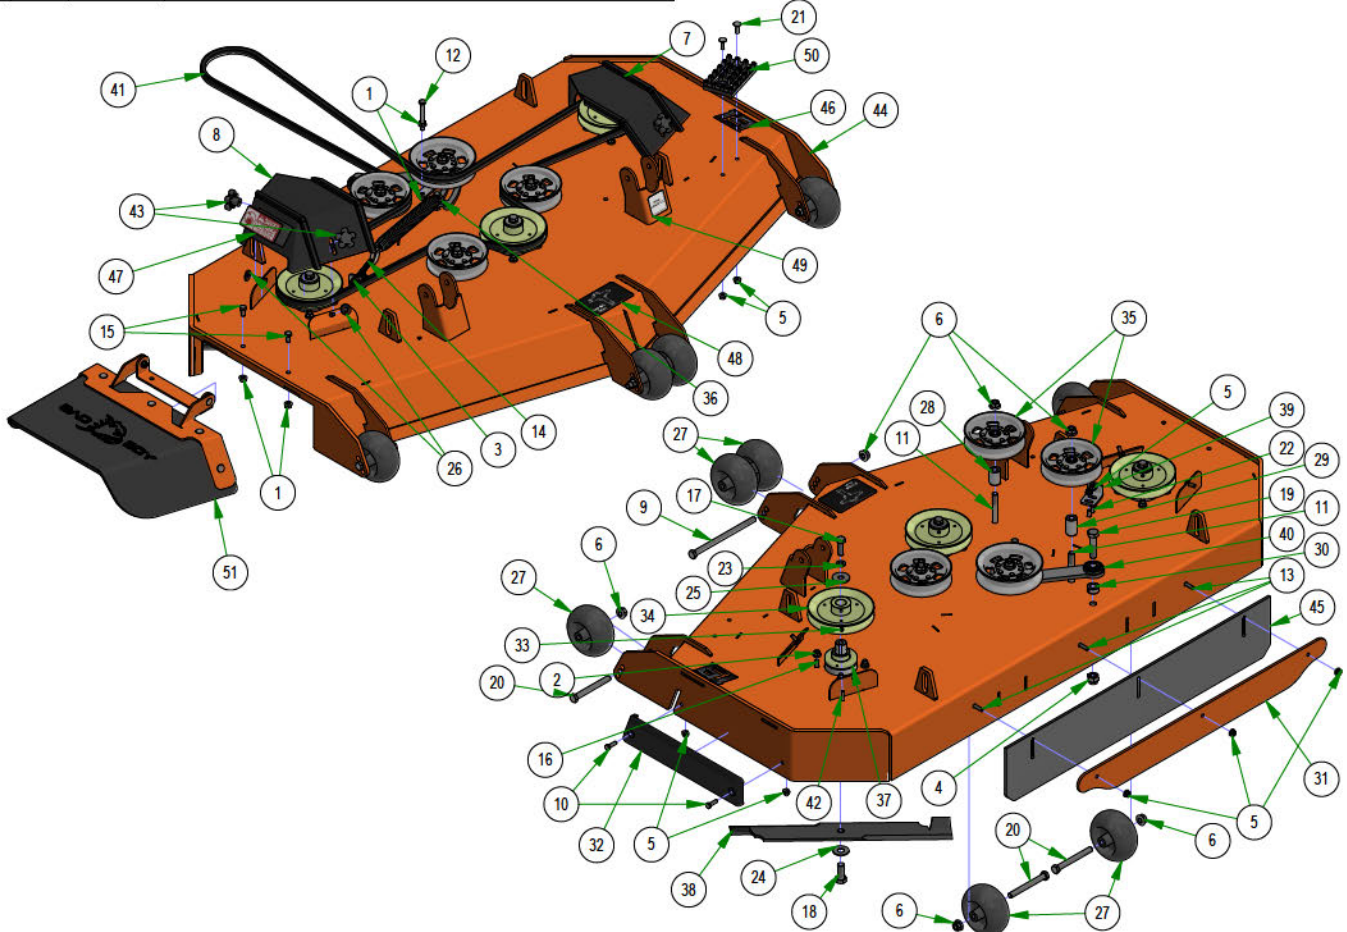

Parts List				Parts List			
ITEM	QTY	PART NUMBER	DESCRIPTION	ITEM	QTY	PART NUMBER	DESCRIPTION
1	4	013-5201-00	3/8-16 HEX SERRATED FLANGE NUT HARD/ZINC	27	6	022-1001-00	2019 Deck Wheel
2	12	013-5202-00	3/8-16 NYLON INSERT FLANGE LOCKNUT (GR.F) ZINC	28	2	025-5338-00	.502 ID X .750 OD X 1.500 Long Spacer
3	2	013-6014-00	3/8-16 HEX NUT ZINC	29	1	025-5339-00	1 3/4" Pulley Spacer
4	1	013-7021-00	5/8-11 NYLON INSERT LOCKNUT ZINC	30	1	025-7020-00	5/8 SOLID SHAFT COLLAR (W/1 SET SCREW) ZINC
5	9	013-8049-00	5/16-18 NYLON INSERT FLANGE LOCKNUT ZINC	31	1	026-0234-00	61 Bolt in Baffle Deck v2 Stripping Plate
6	8	013-8050-00	1/2-13 NYLON INSERT FLANGE LOCKNUT ZINC	32	1	029-7036-00	REVISED TRIM BUMPER_20180226
7	1	014-5052-00	2019 61" Outlaw Gen2 Pulley Cover Left	33	3	030-0050-00	5/16-24 X 1/4 SOCKET SET SCREW (CUP PT) PLAIN
8	1	014-5053-00	2019 61" Outlaw Gen2 Pulley Cover Right	34	3	033-6004-00	6 1/4" Drive Pulley
9	1	018-0046-00	1/2-13 X 8 HEX CAP SCREW GR 5 ZINC	35	3	033-7201-25	5-3/4 Idler Pulley
10	2	018-2007-00	5/16-18 X 1 HEX CAP SCREW (GR.5) ZINC	36	1	034-2030-00	2019 Outlaw Gen2 Deck Spring
11	3	018-2018-00	1/2-13 X 3-1/2 HEX FLANGE BOLT (GR.8) ZINC	37	3	037-4000-00	OUTLAW SPINDLE ASSEMBLY
12	1	018-4700-00	3/8-16 X 3 HEX CAP SCREW (GR.5) ZINC	38	3	038-6080-00	61" High Lift Fusion Blade
13	3	018-4703-00	5/16-18 X 1-1/4 CARRIAGE BOLT ZINC	39	1	039-0144-00	2019 Deck Eye Bolt Tab
14	1	018-4707-00	4" 3/8-16 Eye Bolt	40	1	039-6946-18	2019 Rebel Rogue Deck Idler
15	2	018-5250-00	3/8-16 X 3/4 HEX CAP SCREW (GR.5) ZINC	41	1	041-0178-00	B178 Belt
16	12	018-6012-00	3/8-16 X 1-1/2 HEX CAP SCREW (GR.5) ZINC	42	3	042-6030-00	1/4 X 1 SQ MACHINERY KEY 1018 STL PLN
17	3	018-6019-00	1/2-20 X 1-1/2 HEX CAP SCREW (GR.5) ZINC	43	4	045-6043-00	5/16" Knob
18	3	018-6020-00	5/8-18 X 1-1/2 HEX CAP SCREW (GR.8) ZINC YELLOW	44	1	060-6151-19	2019 Sloped 61" Deck
19	1	018-6059-00	5/8-11 X 2-1/2 HEX CAP SCREW (GR.5) ZINC	45	1	084-5004-00	R Series Rubber For Deck
20	4	018-7050-00	1/2-13 X 4-1/2 HEX CAP SCREW (GR.5) ZINC	46	1	091-0506-00	61" Deck Decal
21	2	018-8065-00	5/16-18 X 1 CARRIAGE BOLT (GR.8) ZINC	47	2	091-3012-00	Danger Decal-Spindle/Discharge
22	2	018-8066-00	5/16-18 X 7/8 CARRIAGE BOLT ZINC	48	1	091-4036-00	2019 Rebel & Rogue Deck Belt Route Decal
23	3	019-5007-00	1/2 SPLIT LOCKWASHER (GR.8) ZINC/YELLOW	49	1	091-8001-00	Deck Impact Patent Decal 9591803
24	3	019-5038-00	5/8 USS FLAT WASHER (1-3/4" OD) GR.8 ZINC YELLOW	50	1	099-7000-00	Deck Step Assembly
25	3	019-6020-00	1/2 BELLEVILLE WASHER (1-5/8 OD X .140 THK) ZINC	51	1	210-7000-98	2019 Outlaw Gen2 Chute Assembly
26	4	019-6050-00	.360 ID X .983 OD X .120 THICK FLAT WASHER NYLON BLACK