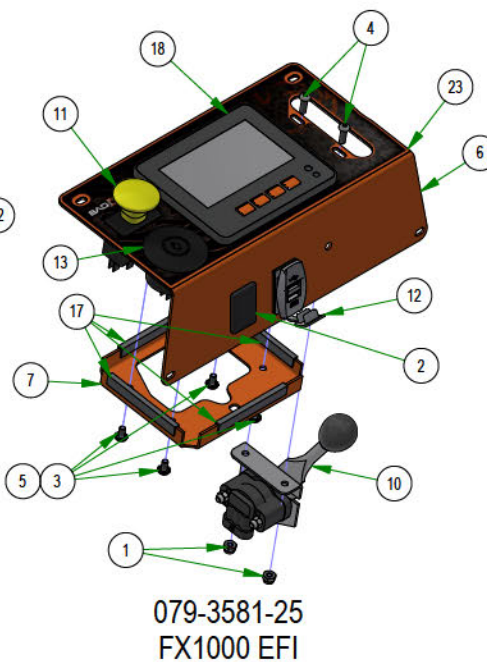

PARTS SECTION: Tanks and Fuel Lines

Parts List				Parts List			
ITEM	QTY	PART NUMBER	DESCRIPTION	ITEM	QTY	PART NUMBER	DESCRIPTION
1	1	051-8067-22	1/4" Fuel Line Hose	8	3	067-6070-00	Rollover Valve
2	1	051-8067-32	1/4" Fuel Line Hose	9	3	067-9901-00	Fuel Pick-up
3	4	051-8075-26	5/16" fuel line hose	10	3	067-9904-00	Fuel Cap
4	1	067-4080-00	Fuel Gauge with Grommet	11	1	067-9999-00	Electronic Fuel Gauge
5	3	067-6054-00	Roll Over Valve Grommet	12	4	072-8068-00	5/16 Fuel Line Clamp
6	2	067-6056-00	Fuel Gauge Grommet	13	4	072-8069-00	1/4 Fuel Hose Clamp
7	2	067-6058-00	3 Way Fuel Shut-Off Valve 5/16 x 5/16 x 1/4				

PARTS SECTION: Control Panels

Parts List				Parts List			
ITEM	QTY	PART NUMBER	DESCRIPTION	ITEM	QTY	PART NUMBER	DESCRIPTION
1	8	013-5019-00	10-24 NYLON INSERT LOCKNUT ZINC	13	4	077-8076-00	Ignition Switch
2	7	018-1040-00	Light Plug	14	3	079-3483-00	2022 Rebel Control Panel
3	4	018-2010-00	10-32 X 3/8 BUTTON SOCKET CAP SCREW 18-8 STAINLESS STEEL	15	1	083-4013-00	Tachometer
4	8	018-5200-00	10-24 X 5/8 BUTTON SOCKET CAP SCREW 18-8 STAINLESS STEEL	16	2	083-4050-00	Tachometer
5	4	019-0017-00	18-8 Stainless Steel External-Tooth Lock Washer	17	12.0 in	084-4016-00	SBR Rubber Trim
6	1	026-0431-00	Digital Display Control Panel	18	1	086-0018-00	2025 Display Screen
7	1	026-0432-00	Digital Display Control Panel Backer	19	2	086-1202-01	Relay Block Cover Replacement Kit
8	2	055-2012-00	Universal Throttle Head - 2012	20	8	086-1202-19	Relay
9	2	055-2013-00	Throttle Knob	21	3	089-1000-00	Oil Light
10	2	055-3001-00	Kawasaki \ Kohler Drive By Wire	22	3	091-4009-22	2022 Rebel/Rogue Control Panel Decal
11	4	056-8058-00	PTO Switch	23	1	091-4044-00	2025 Rogue Digital Display Control Panel Decal
12	4	077-2076-00	USB Port				