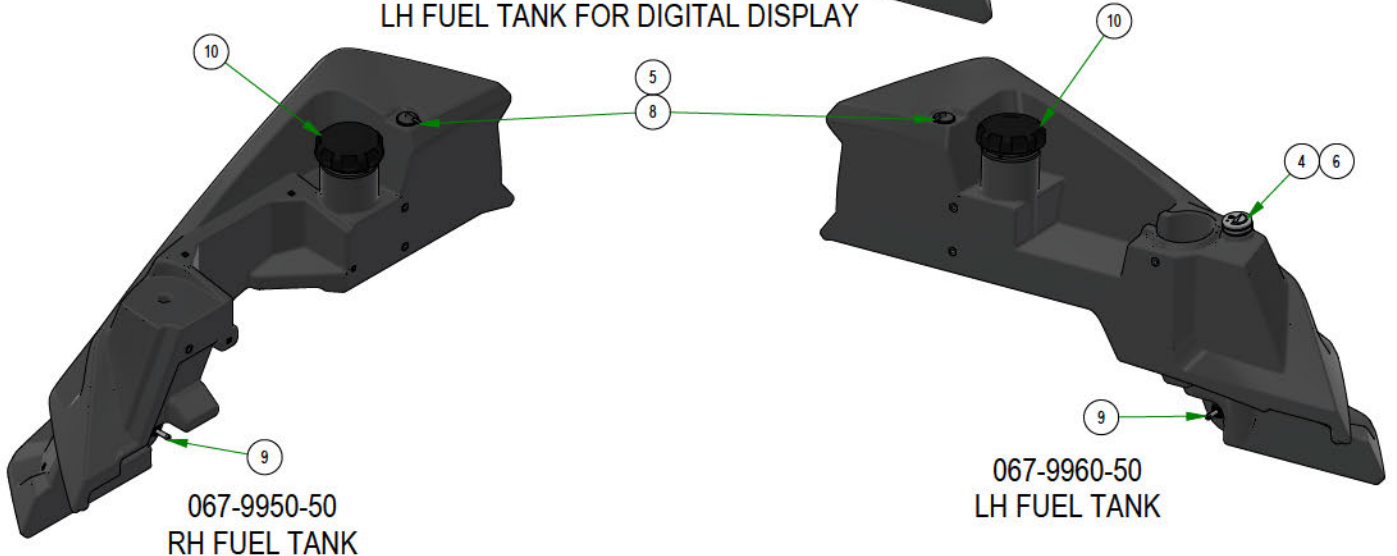

**067-9950-50
RH FUEL TANK**

**067-9960-50
LH FUEL TANK**