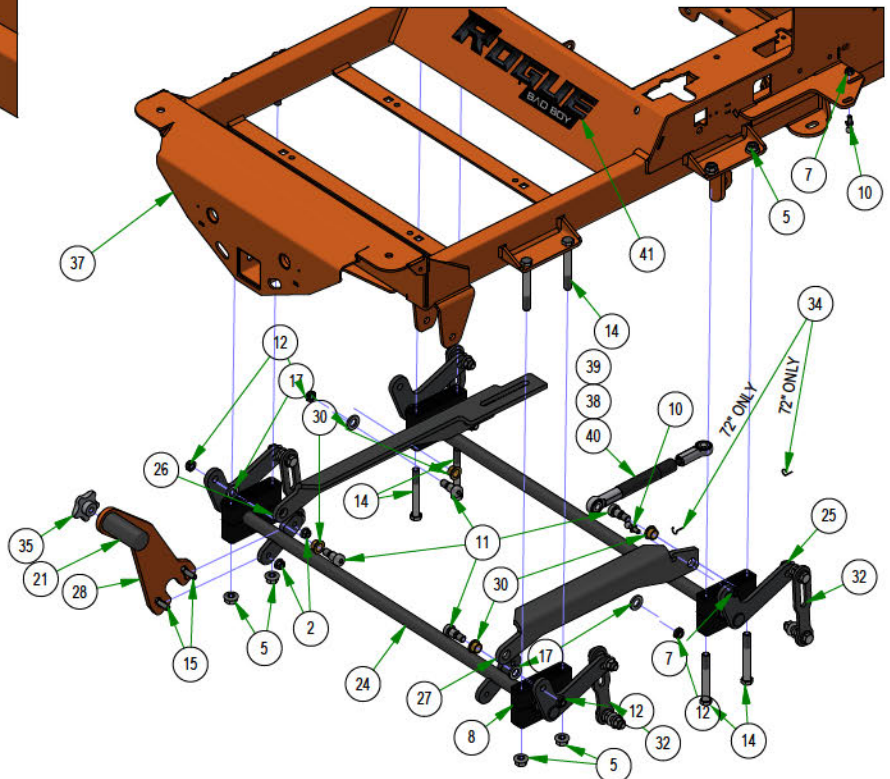

Parts List				Parts List			
ITEM	QTY	PART NUMBER	DESCRIPTION	ITEM	QTY	PART NUMBER	DESCRIPTION
1	1	013-0080-00	.625 ID x 1.250 OD x .062 THK F/W Nylon	22	1	028-0008-00	Dial Rod Plunger
2	2	013-5202-00	3/8-16 NYLON INSERT FLANGE LOCKNUT (GR.F) ZINC	23	1	028-0015-19	2019 Outlaw Gen2 Deck Height Dial Rod Assy
3	3	013-5300-00	1/2-13 HEX SERRATED FLANGE NUT HARD/ZINC	24	1	028-0026-00	2019 Outlaw Actuator - Front
4	1	013-7018-00	1/2-13 HEX NUT ZINC	25	1	028-0027-00	2019 Outlaw Actuator - Rear
5	9	013-8050-00	1/2-13 NYLON INSERT FLANGE LOCKNUT ZINC	26	1	028-6075-22	2019 Actuator Linkage - Right - Black
6	2	013-9001-00	1/4-20 HEX SERRATED FLANGE NUT HARD/ZINC	27	1	028-6076-22	2019 Actuator Linkage - Left - Black
7	2	013-9002-00	5/16-18 HEX SERRATED FLANGE NUT HARD/ZINC	28	1	031-0003-00	Foot Lift Upright Lever
8	4	017-9075-00	Pillow Block Assembly	29	1	031-0125-00	2019 Outlaw Deck Travel Lock
9	1	018-0043-00	2 1/2 x 1/2 Carriage Bolt	30	4	032-5052-00	.627 ID X .753 OD X .500 LGTH X 1.000 FLG OD X .094 FLG THICK FLANGED BEARING OIL-IMPREG BRNZ
10	2	018-2049-00	13mm Damper Ball Stud-Steering	31	1	034-1025-00	Brake Spring
11	4	018-3001-00	5/8 X 5/8 SOCKET SHOULDER BOLT ZINC YELLOW	32	4	039-2125-17	Deck Hanger Assembly
12	4	018-4010-00	1/2-13 NYLON INSERT JAM LOCKNUT ZINC	33	1	044-4000-00	Seat Bracket Pin
13	1	018-4702-00	1/4-20 X 1-1/4 HEX CAP SCREW (GR.5) ZINC	34	2	044-6050-00	Security Ring - PC744
14	8	018-5019-00	1/2-13 X 4 HEX CAP SCREW (GR.8) ZINC YELLOW	35	1	045-6044-00	Foot Pedal Knob 1/2-13
15	2	018-5043-00	3/8-16 X 1-1/4 CARRIAGE BOLT ZINC	36	1	069-4011-00	Travel Lock Rubber Grip
16	1	019-0007-00	.517 SQ WIDTH ID X .937 OD X .060 THICK F/W PHOS/OIL	37	1	070-2305-00	2023 Rogue Frame - Painted
17	5	019-6017-00	.635 ID X 1.120 OD X .140 THICK FLAT WASHER NYLON	38	1	087-5400-00	200 lb Gas Spring - 54" Deck outlaw
18	3	019-8054-00	.505 ID X 1.000 OD X .125 THICK FLAT WASHER NYLON	39	1	087-6100-00	250lb Gas Spring - 61" Deck
19	1	025-0002-00	5/8" Split Collar	40	1	087-7200-00	300lb Gas Spring - 72" Deck
20	1	025-0025-00	MZ Deck Idler Spacer	41	1	091-0516-00	Rogue back Plate & Front Decal
21	1	026-0026-00	Knurled Pedal