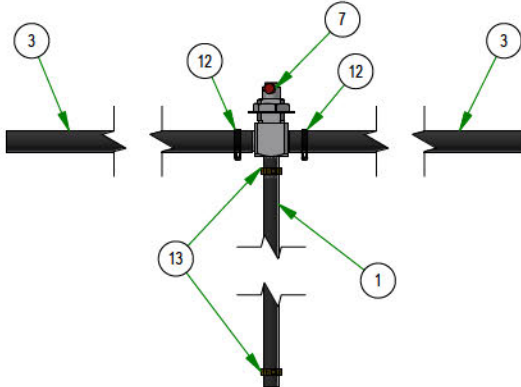

PARTS SECTION: Tanks and Fuel Lines

Parts List				Parts List			
ITEM	QTY	PART NUMBER	DESCRIPTION	ITEM	QTY	PART NUMBER	DESCRIPTION
1	1	051-8067-22	1/4" Fuel Line Hose	8	3	067-6070-00	Rollover Valve
2	1	051-8067-32	1/4" Fuel Line Hose	9	3	067-9901-00	Fuel Pick-up
3	4	051-8075-26	5/16" fuel line hose	10	3	067-9904-00	Fuel Cap
4	1	067-4080-00	Fuel Gauge with Grommet	11	1	067-9999-00	Electronic Fuel Gauge
5	3	067-6054-00	Roll Over Valve Grommet	12	4	072-8068-00	5/16 Fuel Line Clamp
6	2	067-6056-00	Fuel Gauge Grommet	13	4	072-8069-00	1/4 Fuel Hose Clamp
7	2	067-6058-00	3 Way Fuel Shut-Off Valve 5/16 x 5/16 x 1/4				

**051-2019-29
FUEL LINE ASSEMBLY FX1000**