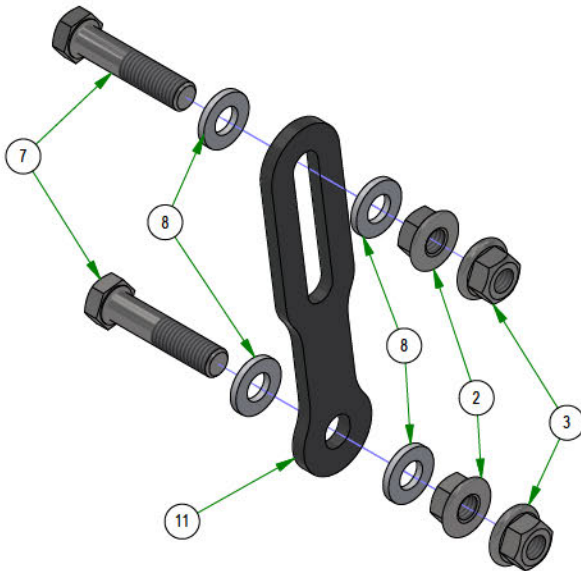

**017-9075-00
PILLOW BLOCK ASSEMBLY**

**039-2125-17
DECK HANGER**