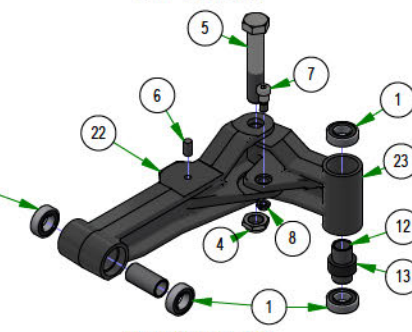

250-0033-03
LH FRONT SUSPENSION ARM
61" & 72" DECK