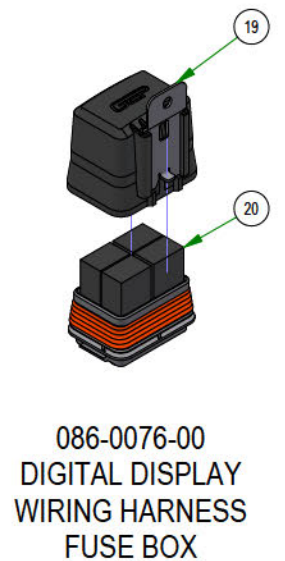

PARTS SECTION: Control Panels

Parts List				Parts List			
ITEM	QTY	PART NUMBER	DESCRIPTION	ITEM	QTY	PART NUMBER	DESCRIPTION
1	8	013-5019-00	10-24 NYLON INSERT LOCKNUT ZINC	13	4	077-8076-00	Ignition Switch
2	7	018-1040-00	Light Plug	14	3	079-3483-00	2022 Rebel Control Panel
3	4	018-2010-00	10-32 X 3/8 BUTTON SOCKET CAP SCREW 18-8 STAINLESS STEEL	15	1	083-4013-00	Tachometer
4	8	018-5200-00	10-24 X 5/8 BUTTON SOCKET CAP SCREW 18-8 STAINLESS STEEL	16	2	083-4050-00	Tachometer
5	4	019-0017-00	18-8 Stainless Steel External-Tooth Lock Washer	17	12.0 in	084-4016-00	SBR Rubber Trim
6	1	026-0431-00	Digital Display Control Panel	18	1	086-0018-00	2025 Display Screen
7	1	026-0432-00	Digital Display Control Panel Backer	19	2	086-1202-01	Relay Block Cover Replacement Kit
8	2	055-2012-00	Universal Throttle Head - 2012	20	8	086-1202-19	Relay
9	2	055-2013-00	Throttle Knob	21	3	089-1000-00	Oil Light
10	2	055-3001-00	Kawasaki \ Kohler Drive By Wire	22	3	091-4009-22	2022 Rebel/Rogue Control Panel Decal
11	4	056-8058-00	PTO Switch	23	1	091-4044-00	2025 Rogue Digital Display Control Panel Decal
12	4	077-2076-00	USB Port				