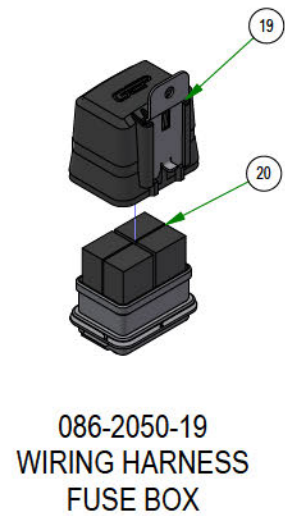

PARTS SECTION: Control Panels

Parts List				Parts List			
ITEM	QTY	PART NUMBER	DESCRIPTION	ITEM	QTY	PART NUMBER	DESCRIPTION
1	8	013-5019-00	10-24 NYLON INSERT LOCKNUT ZINC	13	4	077-8076-00	Ignition Switch
2	7	018-1040-00	Light Plug	14	3	079-3483-00	2022 Rebel Control Panel
3	4	018-2010-00	10-32 X 3/8 BUTTON SOCKET CAP SCREW 18-8 STAINLESS STEEL	15	1	083-4013-00	Tachometer
4	8	018-5200-00	10-24 X 5/8 BUTTON SOCKET CAP SCREW 18-8 STAINLESS STEEL	16	2	083-4050-00	Tachometer
5	4	019-0017-00	18-8 Stainless Steel External-Tooth Lock Washer	17	12.0 in	084-4016-00	SBR Rubber Trim
6	1	026-0431-00	Digital Display Control Panel	18	1	086-0018-00	2025 Display Screen
7	1	026-0432-00	Digital Display Control Panel Backer	19	2	086-1202-01	Relay Block Cover Replacement Kit
8	2	055-2012-00	Universal Throttle Head - 2012	20	8	086-1202-19	Relay
9	2	055-2013-00	Throttle Knob	21	3	089-1000-00	Oil Light
10	2	055-3001-00	Kawasaki \ Kohler Drive By Wire	22	3	091-4009-22	2022 Rebel/Rogue Control Panel Decal
11	4	056-8058-00	PTO Switch	23	1	091-4044-00	2025 Rogue Digital Display Control Panel Decal
12	4	077-2076-00	USB Port				