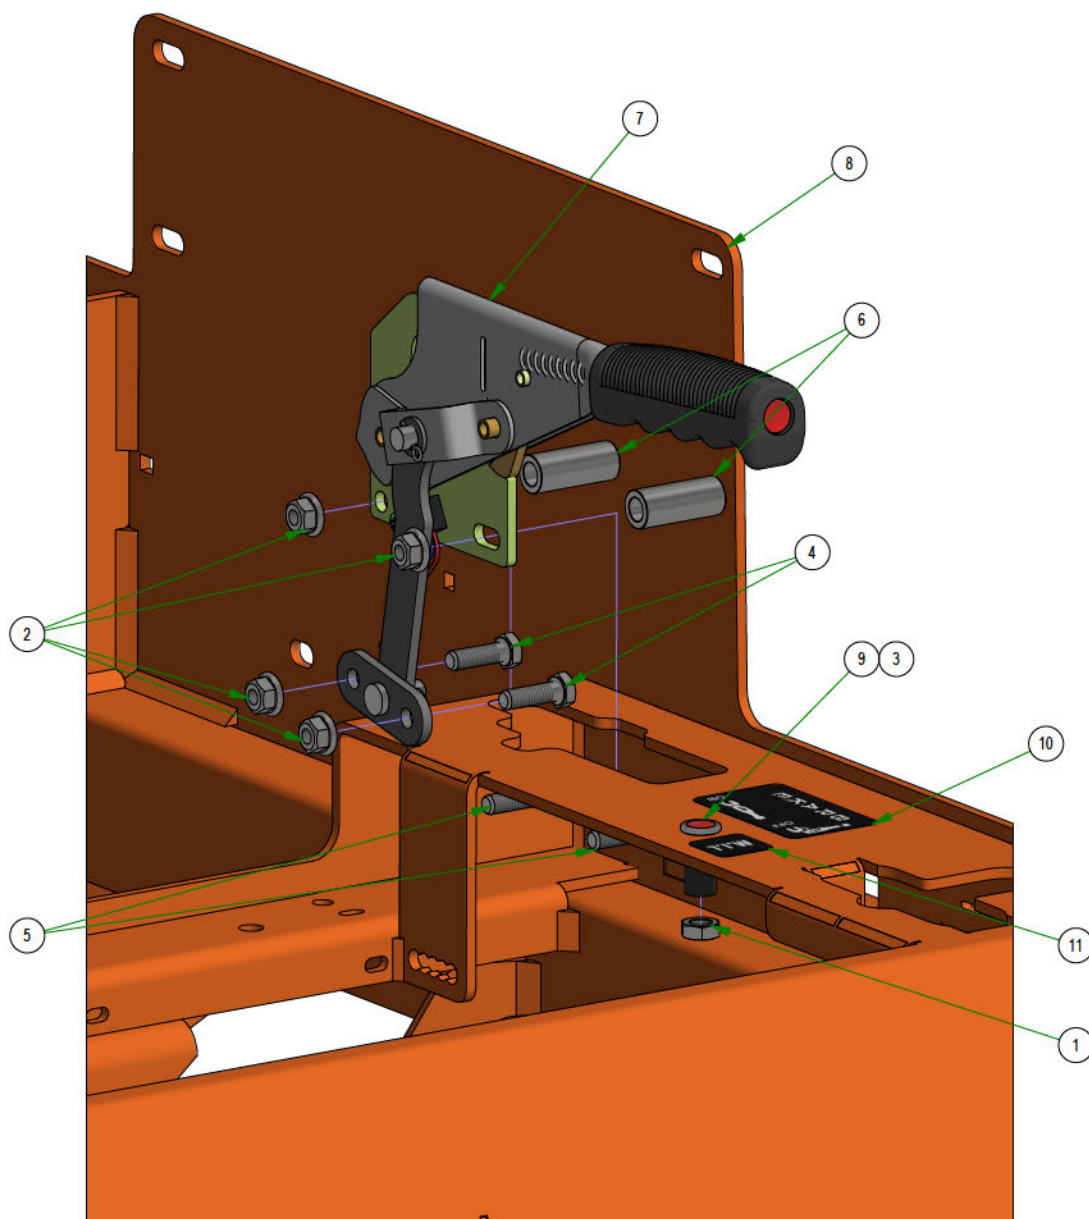

PARTS SECTION: Brake Mounting

Parts List				Parts List			
ITEM	QTY	PART NUMBER	DESCRIPTION	ITEM	QTY	PART NUMBER	DESCRIPTION
1	1	013-6051-00	3/8-24 HEX NUT ZINC YELLOW	7	1	069-0001-00	2019 Brake Handle Assembly
2	4	013-8049-00	5/16-18 NYLON INSERT FLANGE LOCKNUT ZINC	8	1	070-2305-00	2023 Rogue Frame - Painted
3	1	014-2000-00	Black Plug - 5/8" Head	9	1	089-2000-00	Code Indicator Light
4	2	018-2007-00	5/16-18 X 1 HEX CAP SCREW (GR.5) ZINC	10	1	091-1101-18	2018 Out/XP/Diesel Brake Decal
5	2	018-5344-00	5/16-18 X 2-1/2 HEX CAP SCREW (GR.5) ZINC	11	1	091-4040-00	2019 MIL Decal For Rogue EFI Models
6	2	025-0027-00	.380 ID X .625 OD X 1.500 LGTH 2019 OUTLAW BRAKE HANDLE SPACER ZINC				