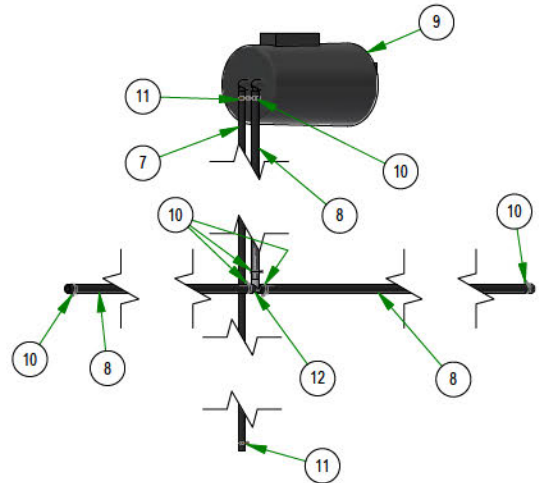

**067-0020-19
EPA CANISTER ASSEMBLY**