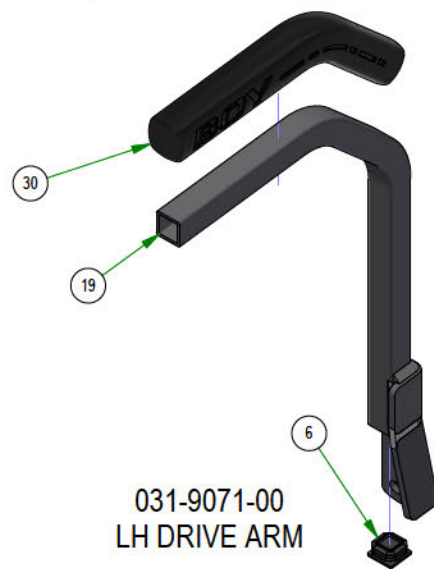

Parts List				Parts List			
ITEM	QTY	PART NUMBER	DESCRIPTION	ITEM	QTY	PART NUMBER	DESCRIPTION
1	2	013-0017-00	3/8-16 Half Jam Nut	17	4	031-0032-00	2019 Drive Arm Bushing
2	1	013-6049-00	5/16 RH Nut	18	2	031-0070-00	R Series Square Drive Arm Pivot
3	1	013-6050-00	5/16 LH Nut	19	1	031-9021-00	R Series Square Drive Arm LH Weldment
4	2	013-8050-00	1/2-13 NYLON INSERT FLANGE LOCKNUT ZINC	20	1	031-9022-00	R Series Square Drive Arm RH Weldment
5	2	014-5600-00	Fan Guard 6" - Fits Wheel	21	1	035-0004-01	2019 Outlaw Gen2 Xp Rod
6	2	014-9004-00	9565K52_Polyethylene Square Plug	22	1	048-3002-00	Spherical Rod End - Outlaw
7	2	015-9999-00	Hydro Fan - Light/Pup/Outlaw XP	23	1	048-3003-00	Spherical Rod End - Outlaw
8	2	018-0063-00	3/8-16 X 1 SOCKET SET SCREW (CUP POINT) PLAIN	24	2	051-8063-04	3/8" Clear Hose x 4 1/2"
9	2	018-7016-00	1/2-13 X 3 HEX CAP SCREW (GR.5) ZINC	25	2	051-8064-10	1/2 Clear Braided Hose Priced/Foot x 9.5"
10	4	019-8054-00	.505 ID X 1.000 OD X .125 THICK FLAT WASHER NYLON	26	2	063-8014-00	Hydraulic Filter
11	2	024-1200-00	ZT Fitting, 3/8 x 3/8 45 Degree, 4603-6-6	27	2	066-8050-22	Hydraulic Tank Cap W/Dipstick
12	4	024-2051-00	2019 Outlaw 45 Degree Pump Fitting #6802-10-08	28	1	067-8053-00	2019 Left Outlaw Gen2 Hydro Tank Suspension Only
13	2	024-5002-00	90 Degree Fitting, 1/2 x 3/4, 4601-8-8	29	1	067-8054-00	2019 Right Outlaw Gen2 Hydro Tank Suspension Only
14	2	024-6034-00	1/4 DRIVE-TYPE STRAIGHT GREASE FITTING ZINC YELLOW)	30	2	069-4014-00	R-Series Square Drive Grip
15	1	031-0030-10	2019 Drive Arm Actuator right - Weldment	31	4	072-8065-00	3/8" Hose Clamp
16	1	031-0031-10	2019 Drive Arm Actuator left - Weldment	32	4	072-8066-00	1/2 Hose Clamp