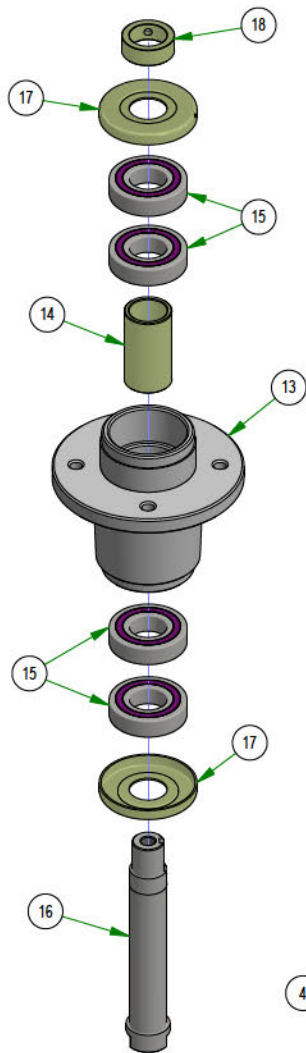

PARTS SECTION: Deck Subassemblies

Parts List				Parts List			
ITEM	QTY	PART NUMBER	DESCRIPTION	ITEM	QTY	PART NUMBER	DESCRIPTION
2	2	013-5201-00	3/8-16 HEX SERRATED FLANGE NUT HARD/ZINC	13	1	037-4000-01	4000 Series Spindle Housing
1	7	013-8049-00	5/16-18 NYLON INSERT FLANGE LOCKNUT ZINC	14	1	037-4002-00	4000 Series Spindle Spacer
3	1	013-8050-00	1/2-13 NYLON INSERT FLANGE LOCKNUT ZINC	15	4	037-6023-00	Bearing - 6206
4	5	018-4703-00	5/16-18 X 1-1/4 CARRIAGE BOLT ZINC	16	1	037-6026-00	Spindle Shaft
5	1	018-6012-00	3/8-16 X 1-1/2 HEX CAP SCREW (GR.5) ZINC	17	2	037-8002-00	Spindle Dust Cap
6	1	018-6036-00	1/2-13 X 2-3/4 HEX CAP SCREW (GR.5) ZINC	18	1	037-9050-00	Locking Collar w/ 1/4"-20 Set Screw
7	2	018-8066-00	5/16-18 X 7/8 CARRIAGE BOLT ZINC	19	1	039-4893-00	2019 Upper Chute Bracket
8	2	019-6042-00	.360 ID X .983 OD X .120 THICK FLAT WASHER NYLON	20	1	039-4894-00	2019 Lower Chute Bracket
9	2	022-7009-00	Ball Bearing w/Retainer, 99502H-NR, .625 Bore x 1.375 OD x .4375 Width	21	1	039-6946-10	2019 Deck Belt Tensioner
10	1	025-5203-00	.51 ID X .75 OD X .75 LGTH SOLID SPACER ZINC	22	1	206-6018-00	2019 Chute Hanger
11	1	026-0167-00	Belt Tensioner Retainer Plate	23	1	210-6025-00	2019 Belted Chute with Logo
12	1	033-8050-00	5" Idler Pulley