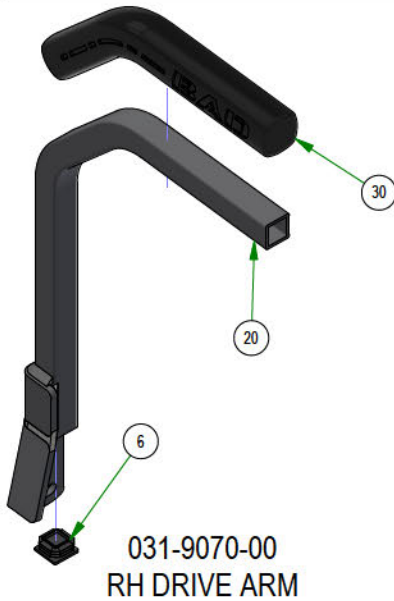

Parts List				Parts List			
ITEM	QTY	PART NUMBER	DESCRIPTION	ITEM	QTY	PART NUMBER	DESCRIPTION
1	2	013-0017-00	3/8-16 Half Jam Nut	17	4	031-0032-00	2019 Drive Arm Bushing
2	1	013-6049-00	5/16 RH Nut	18	2	031-0070-00	R Series Square Drive Arm Pivot
3	1	013-6050-00	5/16 LH Nut	19	1	031-9021-00	R Series Square Drive Arm LH Weldment
4	2	013-8050-00	1/2-13 NYLON INSERT FLANGE LOCKNUT ZINC	20	1	031-9022-00	R Series Square Drive Arm RH Weldment
5	2	014-5600-00	Fan Guard 6" - Fits Wheel	21	1	035-0004-01	2019 Outlaw Gen2 Xp Rod
6	2	014-9004-00	9565K52_Polyethylene Square Plug	22	1	048-3002-00	Spherical Rod End - Outlaw
7	2	015-9999-00	Hydro Fan - Light/Pup/Outlaw XP	23	1	048-3003-00	Spherical Rod End - Outlaw
8	2	018-0063-00	3/8-16 X 1 SOCKET SET SCREW (CUP POINT) PLAIN	24	2	051-8063-04	3/8" Clear Hose x 4 1/2"
9	2	018-7016-00	1/2-13 X 3 HEX CAP SCREW (GR.5) ZINC	25	2	051-8064-10	1/2 Clear Braided Hose Priced/Foot x 9.5"
10	4	019-8054-00	.505 ID X 1.000 OD X .125 THICK FLAT WASHER NYLON	26	2	063-8014-00	Hydraulic Filter
11	2	024-1200-00	ZT Fitting, 3/8 x 3/8 45 Degree, 4603-6-6	27	2	066-8050-22	Hydraulic Tank Cap W/Dipstick
12	4	024-2051-00	2019 Outlaw 45 Degree Pump Fitting #6802-10-08	28	1	067-8053-00	2019 Left Outlaw Gen2 Hydro Tank Suspension Only
13	2	024-5002-00	90 Degree Fitting, 1/2 x 3/4, 4601-8-8	29	1	067-8054-00	2019 Right Outlaw Gen2 Hydro Tank Suspension Only
14	2	024-6034-00	1/4 DRIVE-TYPE STRAIGHT GREASE FITTING ZINC YELLOW)	30	2	069-4014-00	R-Series Square Drive Grip
15	1	031-0030-10	2019 Drive Arm Actuator right - Weldment	31	4	072-8065-00	3/8" Hose Clamp
16	1	031-0031-10	2019 Drive Arm Actuator left - Weldment	32	4	072-8066-00	1/2 Hose Clamp