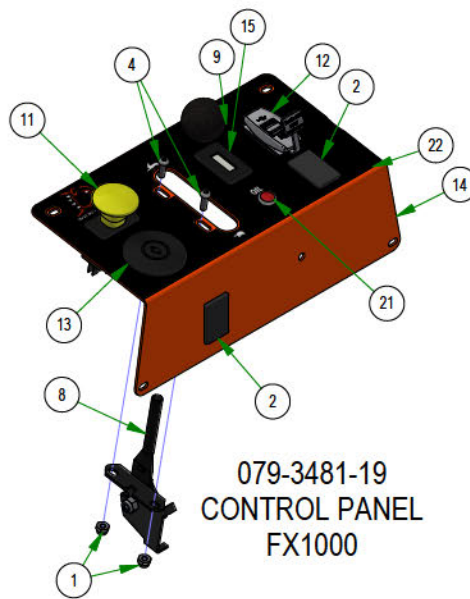

PARTS SECTION: Tanks and Fuel Lines

Parts List				Parts List			
ITEM	QTY	PART NUMBER	DESCRIPTION	ITEM	QTY	PART NUMBER	DESCRIPTION
1	1	051-8067-22	1/4" Fuel Line Hose	8	3	067-6070-00	Rollover Valve
2	1	051-8067-32	1/4" Fuel Line Hose	9	3	067-9901-00	Fuel Pick-up
3	4	051-8075-26	5/16" fuel line hose	10	3	067-9904-00	Fuel Cap
4	1	067-4080-00	Fuel Gauge with Grommet	11	1	067-9999-00	Electronic Fuel Gauge
5	3	067-6054-00	Roll Over Valve Grommet	12	4	072-8068-00	5/16 Fuel Line Clamp
6	2	067-6056-00	Fuel Gauge Grommet	13	4	072-8069-00	1/4 Fuel Hose Clamp
7	2	067-6058-00	3 Way Fuel Shut-Off Valve 5/16 x 5/16 x 1/4				

PARTS SECTION: Control Panels

Parts List				Parts List			
ITEM	QTY	PART NUMBER	DESCRIPTION	ITEM	QTY	PART NUMBER	DESCRIPTION
1	8	013-5019-00	10-24 NYLON INSERT LOCKNUT ZINC	13	4	077-8076-00	Ignition Switch
2	7	018-1040-00	Light Plug	14	3	079-3483-00	2022 Rebel Control Panel
3	4	018-2010-00	10-32 X 3/8 BUTTON SOCKET CAP SCREW 18-8 STAINLESS STEEL	15	1	083-4013-00	Tachometer
4	8	018-5200-00	10-24 X 5/8 BUTTON SOCKET CAP SCREW 18-8 STAINLESS STEEL	16	2	083-4050-00	Tachometer
5	4	019-0017-00	18-8 Stainless Steel External-Tooth Lock Washer	17	12.0 in	084-4016-00	SBR Rubber Trim
6	1	026-0431-00	Digital Display Control Panel	18	1	086-0018-00	2025 Display Screen
7	1	026-0432-00	Digital Display Control Panel Backer	19	2	086-1202-01	Relay Block Cover Replacement Kit
8	2	055-2012-00	Universal Throttle Head - 2012	20	8	086-1202-19	Relay
9	2	055-2013-00	Throttle Knob	21	3	089-1000-00	Oil Light
10	2	055-3001-00	Kawasaki \ Kohler Drive By Wire	22	3	091-4009-22	2022 Rebel/Rogue Control Panel Decal
11	4	056-8058-00	PTO Switch	23	1	091-4044-00	2025 Rogue Digital Display Control Panel Decal
12	4	077-2076-00	USB Port				