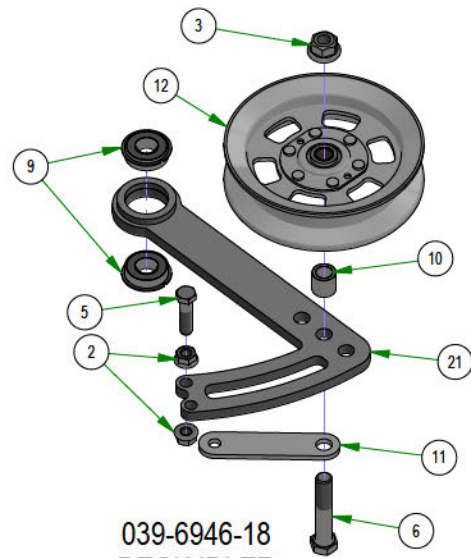

**039-6946-18
DECK IDLER**