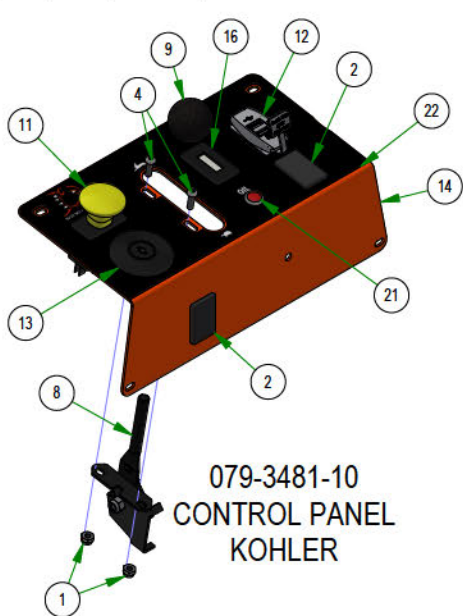

PARTS SECTION: Tanks and Fuel Lines

Parts List				Parts List			
ITEM	QTY	PART NUMBER	DESCRIPTION	ITEM	QTY	PART NUMBER	DESCRIPTION
1	1	051-8067-22	1/4" Fuel Line Hose	8	3	067-6070-00	Rollover Valve
2	1	051-8067-32	1/4" Fuel Line Hose	9	3	067-9901-00	Fuel Pick-up
3	4	051-8075-26	5/16" fuel line hose	10	3	067-9904-00	Fuel Cap
4	1	067-4080-00	Fuel Gauge with Grommet	11	1	067-9999-00	Electronic Fuel Gauge
5	3	067-6054-00	Roll Over Valve Grommet	12	4	072-8068-00	5/16 Fuel Line Clamp
6	2	067-6056-00	Fuel Gauge Grommet	13	4	072-8069-00	1/4 Fuel Hose Clamp
7	2	067-6058-00	3 Way Fuel Shut-Off Valve 5/16 x 5/16 x 1/4				

PARTS SECTION: Control Panels

Parts List				Parts List			
ITEM	QTY	PART NUMBER	DESCRIPTION	ITEM	QTY	PART NUMBER	DESCRIPTION
1	8	013-5019-00	10-24 NYLON INSERT LOCKNUT ZINC	13	4	077-8076-00	Ignition Switch
2	7	018-1040-00	Light Plug	14	3	079-3483-00	2022 Rebel Control Panel
3	4	018-2010-00	10-32 X 3/8 BUTTON SOCKET CAP SCREW 18-8 STAINLESS STEEL	15	1	083-4013-00	Tachometer
4	8	018-5200-00	10-24 X 5/8 BUTTON SOCKET CAP SCREW 18-8 STAINLESS STEEL	16	2	083-4050-00	Tachometer
5	4	019-0017-00	18-8 Stainless Steel External-Tooth Lock Washer	17	12.0 in	084-4016-00	SBR Rubber Trim
6	1	026-0431-00	Digital Display Control Panel	18	1	086-0018-00	2025 Display Screen
7	1	026-0432-00	Digital Display Control Panel Backer	19	2	086-1202-01	Relay Block Cover Replacement Kit
8	2	055-2012-00	Universal Throttle Head - 2012	20	8	086-1202-19	Relay
9	2	055-2013-00	Throttle Knob	21	3	089-1000-00	Oil Light
10	2	055-3001-00	Kawasaki \ Kohler Drive By Wire	22	3	091-4009-22	2022 Rebel/Rogue Control Panel Decal
11	4	056-8058-00	PTO Switch	23	1	091-4044-00	2025 Rogue Digital Display Control Panel Decal
12	4	077-2076-00	USB Port				