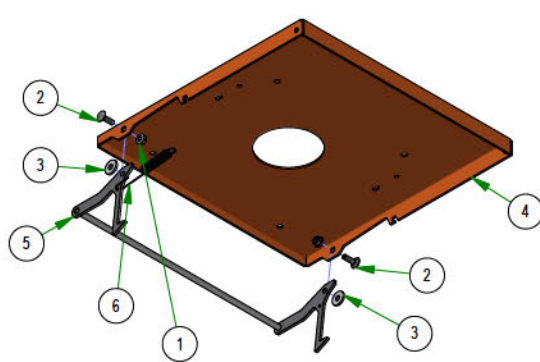

PARTS SECTION: Covers and Seat Subassemblies

Parts List				Parts List			
ITEM	QTY	PART NUMBER	DESCRIPTION	ITEM	QTY	PART NUMBER	DESCRIPTION
1	2	013-8049-00	5/16-18 NYLON INSERT FLANGE LOCKNUT ZINC	14	1	071-6065-11	RH Armrest-Selfskin Front Adj
2	2	018-8065-00	5/16-18 X 1 CARRIAGE BOLT (GR.8) ZINC	16	1	071-6065-12	LH Armrest-Selfskin Front Adj
3	2	019-6042-00	.360 ID X .983 OD X .120 THICK FLAT WASHER NYLON	17	1	071-6065-05	Weight Adjust Indicator Knob Assy
4	1	026-2019-00	R-SERIES SEAT PLATE	18	1	071-6065-06	4" Single Locking Track Kit
5	1	028-0090-00	Seat Latch Rod Assembly	19	1	071-6065-07	Delta Plunger Switch - N.O.
6	1	034-1025-00	Brake Spring	20	1	071-6065-10	Recliner Adjustment Knob-New
7	1	051-2025-66	3/16" Vinyl Tubing, 66" Long	21	1	071-6065-13	Bellows w/Hardware
8	3	051-8072-38	1/4" Vinyl Tubing 38" Long	22	1	071-6065-14	2" Retractable Belt Kit w/Spacers
9	1	067-0020-00	Carbon Canister	23	1	071-6065-17	Back Cover, 2025 Suspension Seat
10	6	072-8070-00	3/16 Vinyl Clamp	24	1	071-6065-18	Cushion Cover, 2025 Suspension Seat
11	2	072-8073-00	3/16" Vinyl Hose Clamp	25	1	079-3456-00	2024 R-Series Floorboard
12	1	073-8068-00	fuel line T	26	1	081-2024-00	24 R-Series Floorboard Matt v2
13	1	071-6065-04	Set of Armrests-SS Front Adj				

**026-2019-21
SEAT PLATE ASSEMBLY**