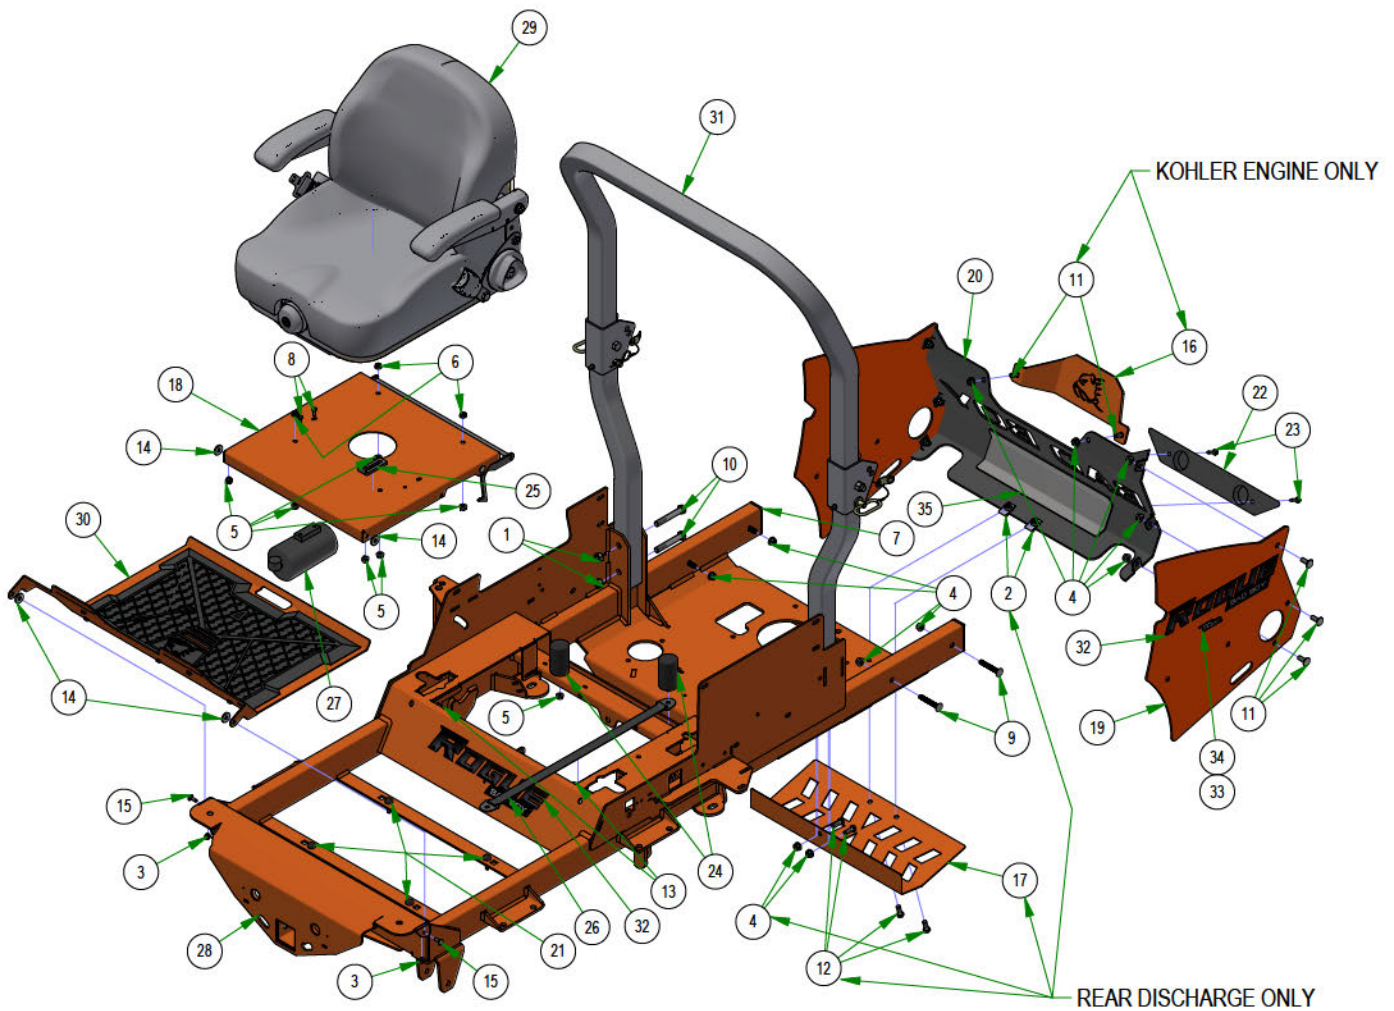

Parts List				Parts List			
ITEM	QTY	PART NUMBER	DESCRIPTION	ITEM	QTY	PART NUMBER	DESCRIPTION
1	4	013-0005-00	1/2-13 HEX 2-WAY REVERSIBLE CENTER LOCKNUT Grade B ZINC	19	2	026-2209-00	2019 Rouge Rear Cover Side Plate
2	2	013-0021-00	Extruded Nut 3/8"-16 3/4" Hole Center With Patch	20	1	026-2221-22	2019 Vertical Rear Cover Tailgate - Black
3	2	013-2050-00	1/4-20 NYL INSERT FLANGE LOCKNUT ZINC	21	4	029-4011-00	2023 Floor Board Rubber Bumper
4	14	013-5202-00	3/8-16 NYLON INSERT FLANGE LOCKNUT (GR.F) ZINC	22	1	029-8000-00	2017 XP Bumper
5	8	013-8049-00	5/16-18 NYLON INSERT FLANGE LOCKNUT ZINC	23	2	030-7047-00	1/4-14 X 1-1/4 HEX WASHER UNSLOT TEK3 ZINC
6	3	013-9002-00	5/16-18 HEX SERRATED FLANGE NUT HARD/ZINC	24	2	032-0001-00	2019 Bad Boy X Cylindrical Seat Mount
7	2	014-9003-00	1 1/2 x 3 Frame Plug	25	1	039-2156-00	Seat Stop
8	2	018-0024-00	M6-1.0 X 16MM DIN 933 HEX TAP BOLT (CL 8.8) ZINC	26	1	064-8083-00	Seat Strap with Buckles
9	4	018-0044-00	3/8" x 2 1/2" Carriage Bolt	27	1	067-0020-19	2019 Outlaw EPA Cannister Assembly
10	4	018-0050-00	1/2-13 X 3-1/4 HEX CAP SCREW (GR.5) ZINC	28	1	070-2305-00	2023 Rogue Frame - Painted
11	8	018-5044-00	3/8-16 X 1 CARRIAGE BOLT (GR.5) ZINC	29	1	071-6065-25	2025 Seats Inc Suspension
12	4	018-6049-00	3/8-16 X 1 GR 5 Hex Bolts Zinc	30	1	079-3155-24	2024 R-Series Floorboard Assembly
13	2	018-8065-00	5/16-18 X 1 CARRIAGE BOLT (GR.8) ZINC	31	1	089-0006-00	2019 2X2 Folding ROPS
14	4	019-6042-00	.360 ID X .983 OD X .120 THICK FLAT WASHER NYLON	32	3	091-0516-00	Rogue back Plate & Front Decal
15	2	019-8040-00	1/4-20 X 3/4 CARRIAGE BOLT (GR.5) ZINC	33	2	091-4003-22	2022 Powered By Kawasaki Decal
16	1	026-0308-00	Kohler 980 Engine Shield	34	2	091-4004-22	2022 Powered By Kohler Decal
17	1	026-0337-00	Muffler Shield - Rear Discharge	35	1	091-4050-00	Heat Shield (Fiberglass Adhesive)
18	1	026-2019-21	R-SERIES SEAT PLATE ASSEMBLY