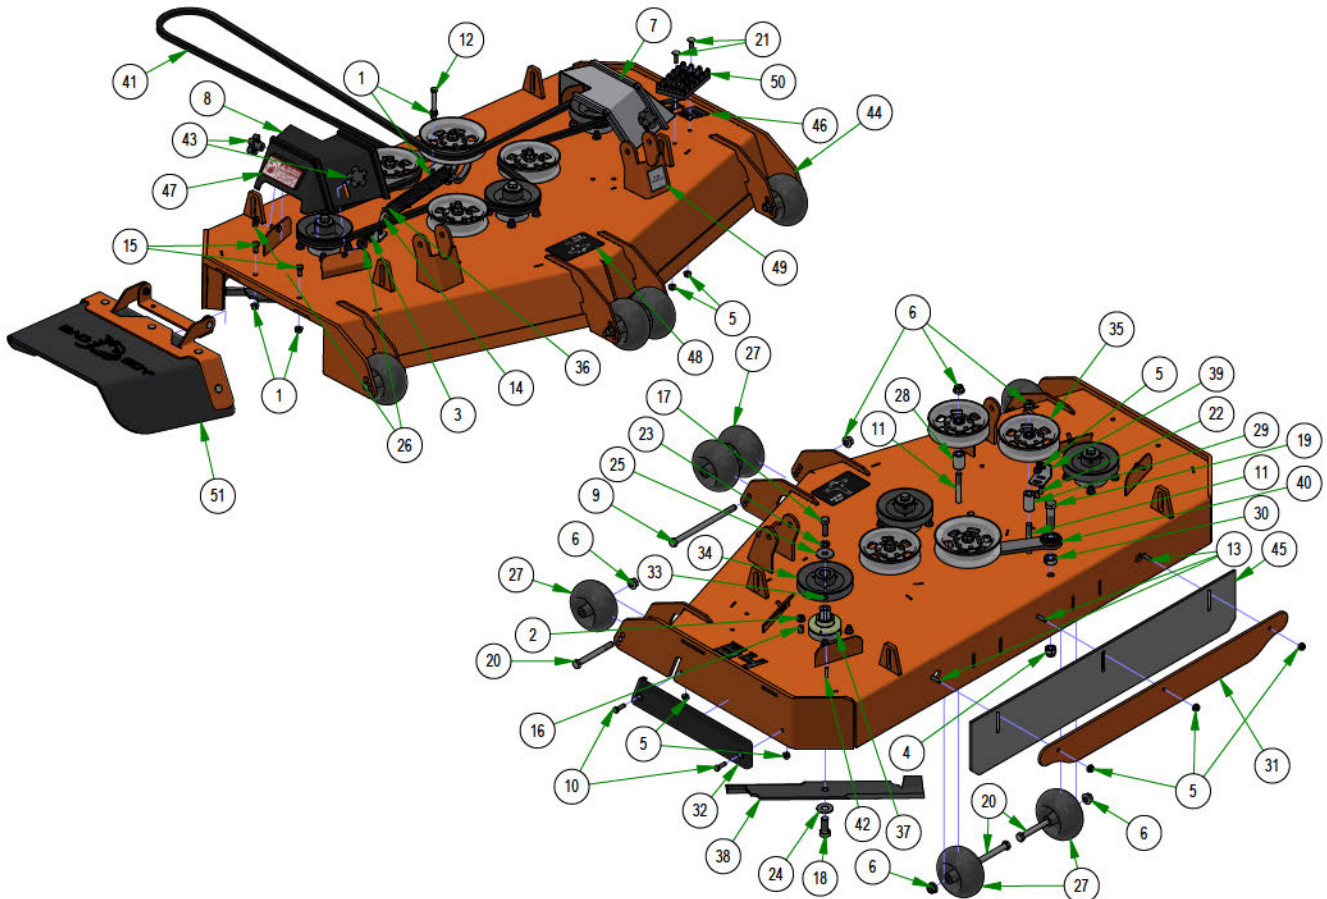

Parts List				Parts List			
ITEM	QTY	PART NUMBER	DESCRIPTION	ITEM	QTY	PART NUMBER	DESCRIPTION
1	4	013-5201-00	3/8-16 HEX SERRATED FLANGE NUT HARD/ZINC	27	6	022-1001-00	2019 Deck Wheel
2	12	013-5202-00	3/8-16 NYLON INSERT FLANGE LOCKNUT (GR.F) ZINC	28	2	025-5338-00	.502 ID X .750 OD X 1.500 Long Spacer
3	2	013-6014-00	3/8-16 HEX NUT ZINC	29	1	025-5339-00	1 3/4" Pulley Spacer
4	1	013-7021-00	5/8-11 NYLON INSERT LOCKNUT ZINC	30	1	025-7020-00	5/8 SOLID SHAFT COLLAR (W/1 SET SCREW) ZINC
5	9	013-8049-00	5/16-18 NYLON INSERT FLANGE LOCKNUT ZINC	31	1	026-0234-00	61 Bolt in Baffle Deck v2 Stripping Plate
6	8	013-8050-00	1/2-13 NYLON INSERT FLANGE LOCKNUT ZINC	32	1	029-7036-00	REVISED TRIM BUMPER_20180226
7	1	014-5050-00	2019 54" Left Outlaw Gen2 Pulley Cover	33	3	030-0050-00	5/16-24 X 1/4 SOCKET SET SCREW (CUP PT) PLAIN
8	1	014-5051-00	2019 54" Right Outlaw Gen2 Pulley Cover	34	3	033-6006-00	5.25" Deck Spindle Pulley
9	1	018-0046-00	1/2-13 X 8 HEX CAP SCREW GR 5 ZINC	35	3	033-7201-25	5-3/4 Idler Pulley
10	2	018-2007-00	5/16-18 X 1 HEX CAP SCREW (GR.5) ZINC	36	1	034-2030-00	2019 Outlaw Gen2 Deck Spring
11	3	018-2018-00	1/2-13 X 3-1/2 HEX FLANGE BOLT (GR.8) ZINC	37	3	037-4000-00	OUTLAW SPINDLE ASSEMBLY
12	1	018-4700-00	3/8-16 X 3 HEX CAP SCREW (GR.5) ZINC	38	3	038-0001-00	54" Fusion Blade for Avenger/ZT/Mav/Outlaw/Revolt
13	3	018-4703-00	5/16-18 X 1-1/4 CARRIAGE BOLT ZINC	39	1	039-0144-00	2019 Deck Eye Bolt Tab
14	1	018-4707-00	4" 3/8-16 Eye Bolt	40	1	039-6946-18	2019 Rebel Rogue Deck Idler
15	2	018-5250-00	3/8-16 X 3/4 HEX CAP SCREW (GR.5) ZINC	41	1	041-1650-00	B165 Belt-60 54" deck Outlaw
16	12	018-6012-00	3/8-16 X 1-1/2 HEX CAP SCREW (GR.5) ZINC	42	3	042-6030-00	1/4 X 1 SQ MACHINERY KEY 1018 STL PLN
17	3	018-6019-00	1/2-20 X 1-1/2 HEX CAP SCREW (GR.5) ZINC	43	4	045-6043-00	5/16" Knob
18	3	018-6020-00	5/8-18 X 1-1/2 HEX CAP SCREW (GR.8) ZINC YELLOW	44	1	060-5551-19	2019 Sloped 54" Deck
19	1	018-6059-00	5/8-11 X 2-1/2 HEX CAP SCREW (GR.5) ZINC	45	1	084-5004-00	R Series Rubber For Deck
20	4	018-7050-00	1/2-13 X 4-1/2 HEX CAP SCREW (GR.5) ZINC	46	1	091-0504-00	54" Deck Decal
21	2	018-8065-00	5/16-18 X 1 CARRIAGE BOLT (GR.8) ZINC	47	2	091-3012-00	Danger Decal-Spindle/Discharge
22	2	018-8066-00	5/16-18 X 7/8 CARRIAGE BOLT ZINC	48	1	091-4036-00	2019 Rebel & Rogue Deck Belt Route Decal
23	3	019-5007-00	1/2 SPLIT LOCKWASHER (GR.8) ZINC/YELLOW	49	1	091-8001-00	Deck Impact Patent Decal 9591803
24	3	019-5038-00	5/8 USS FLAT WASHER (1-3/4" OD) GR.8 ZINC YELLOW	50	1	099-7000-00	Deck Step Assembly
25	3	019-6020-00	1/2 BELLEVILLE WASHER (1-5/8 OD X .140 THK) ZINC	51	1	210-7000-98	2019 Outlaw Gen2 Chute Assembly
26	4	019-6050-00	.360 ID X .983 OD X .120 THICK FLAT WASHER NYLON BLACK