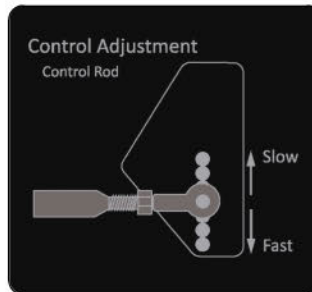

091-4038-00

Control Adj. Control Rod Decal