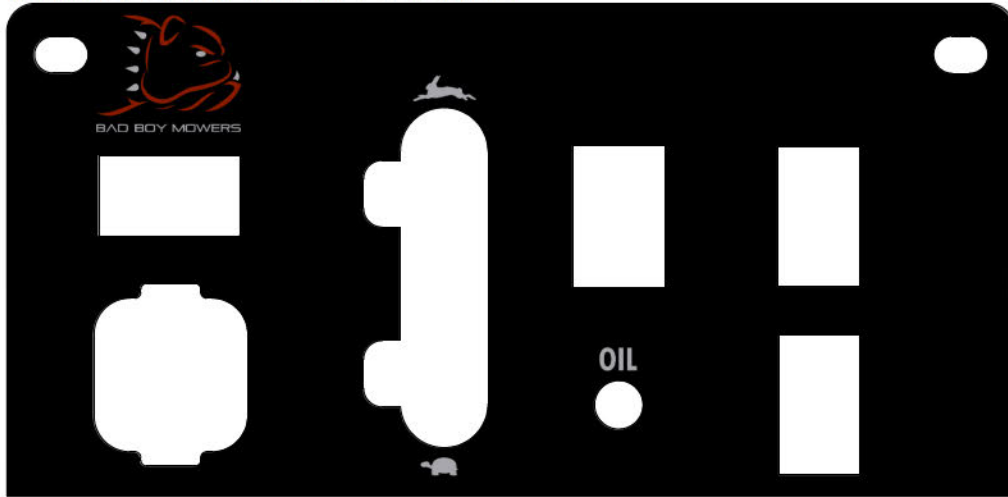

091-1020-00

Hydraulic Decal

091-3012-00

Danger Decal-Spindle/Discharge

091-3150-00

Outlaw Warning Decal

PARTS SECTION: Decals

091-4009-22
2022 Rebel/Rogue Control Panel Decal