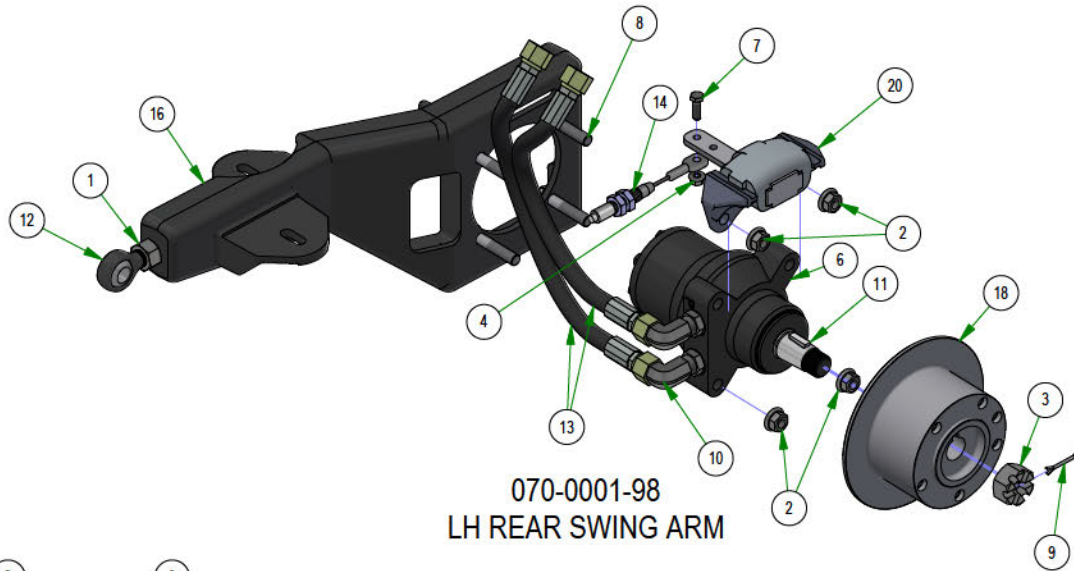

PARTS SECTION: Rear Swing Arms

Parts List				Parts List			
ITEM	QTY	PART NUMBER	DESCRIPTION	ITEM	QTY	PART NUMBER	DESCRIPTION
1	2	013-0022-00	3/4"-16 Fine Full Nut	11	2	042-7041-00	Woodruff Key
2	8	013-6040-00	1/2-13 Gr 8 Centerlock Flange Nut	12	2	048-7001-00	3/4-16 RH Male Rod End
3	2	013-7050-00	1" Castle Nut for HydroGear Wheel Motor	13	4	051-6006-00	20" Hydraulic Hose
4	2	013-8049-00	5/16-18 NYLON INSERT FLANGE LOCKNUT ZINC	14	1	064-8054-00	2019 Short Brake Cable-Suspension Models
5	1	015-4600-00	18cc Parker Wheel Motor- Right	15	1	064-9002-00	2019 Long Brake Cable-Renegade, Rogue
6	1	015-4601-00	18cc Parker Wheel Motor- Left	16	1	070-0001-00	2019 Left Trailing Arm
7	2	018-2007-00	5/16-18 X 1 HEX CAP SCREW (GR.5) ZINC	17	1	070-0002-00	2019 Right Trailing Arm
8	8	018-6041-00	1/2-13 x 2.75 Gr. 8 Hex Head Bolt	18	2	092-5201-00	Brake Disk
9	2	020-7022-00	1/8 X 1-1/2 COTTER PIN ZINC	19	1	092-7000-00	XPIAOS Right Brake Caliper
10	4	024-2065-00	2019 Rouge/Renegade Wheel Motor 90° Fitting #6801-10L	20	1	092-7001-00	XPIAOS Left Brake Caliper