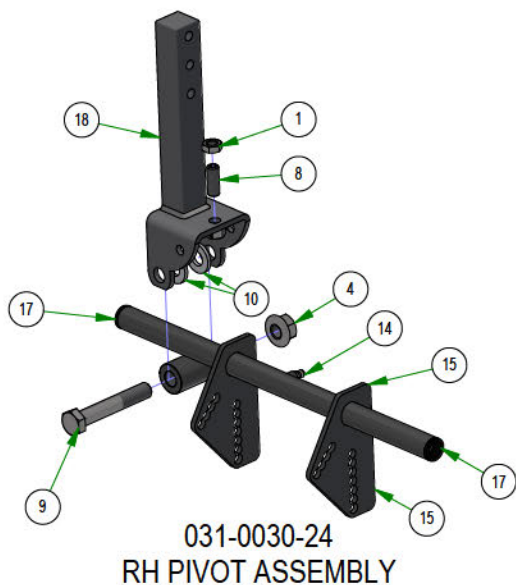

Parts List				Parts List			
ITEM	QTY	PART NUMBER	DESCRIPTION	ITEM	QTY	PART NUMBER	DESCRIPTION
1	2	013-0017-00	3/8-16 Half Jam Nut	17	4	031-0032-00	2019 Drive Arm Bushing
2	1	013-6049-00	5/16 RH Nut	18	2	031-0070-00	R Series Square Drive Arm Pivot
3	1	013-6050-00	5/16 LH Nut	19	1	031-9021-00	R Series Square Drive Arm LH Weldment
4	2	013-8050-00	1/2-13 NYLON INSERT FLANGE LOCKNUT ZINC	20	1	031-9022-00	R Series Square Drive Arm RH Weldment
5	2	014-5600-00	Fan Guard 6" - Fits Wheel	21	1	035-0004-01	2019 Outlaw Gen2 Xp Rod
6	2	014-9004-00	9565K52_Polyethylene Square Plug	22	1	048-3002-00	Spherical Rod End - Outlaw
7	2	015-9999-00	Hydro Fan - Light/Pup/Outlaw XP	23	1	048-3003-00	Spherical Rod End - Outlaw
8	2	018-0063-00	3/8-16 X 1 SOCKET SET SCREW (CUP POINT) PLAIN	24	2	051-8063-04	3/8" Clear Hose x 4 1/2"
9	2	018-7016-00	1/2-13 X 3 HEX CAP SCREW (GR.5) ZINC	25	2	051-8064-10	1/2 Clear Braided Hose Priced/Foot x 9.5"
10	4	019-8054-00	.505 ID X 1.000 OD X .125 THICK FLAT WASHER NYLON	26	2	063-8014-00	Hydraulic Filter
11	2	024-1200-00	ZT Fitting, 3/8 x 3/8 45 Degree, 4603-6-6	27	2	066-8050-22	Hydraulic Tank Cap W/Dipstick
12	4	024-2051-00	2019 Outlaw 45 Degree Pump Fitting #6802-10-08	28	1	067-8053-00	2019 Left Outlaw Gen2 Hydro Tank Suspension Only
13	2	024-5002-00	90 Degree Fitting, 1/2 x 3/4, 4601-8-8	29	1	067-8054-00	2019 Right Outlaw Gen2 Hydro Tank Suspension Only
14	2	024-6034-00	1/4 DRIVE-TYPE STRAIGHT GREASE FITTING ZINC YELLOW)	30	2	069-4014-00	R-Series Square Drive Grip
15	1	031-0030-10	2019 Drive Arm Actuator right - Weldment	31	4	072-8065-00	3/8" Hose Clamp
16	1	031-0031-10	2019 Drive Arm Actuator left - Weldment	32	4	072-8066-00	1/2 Hose Clamp