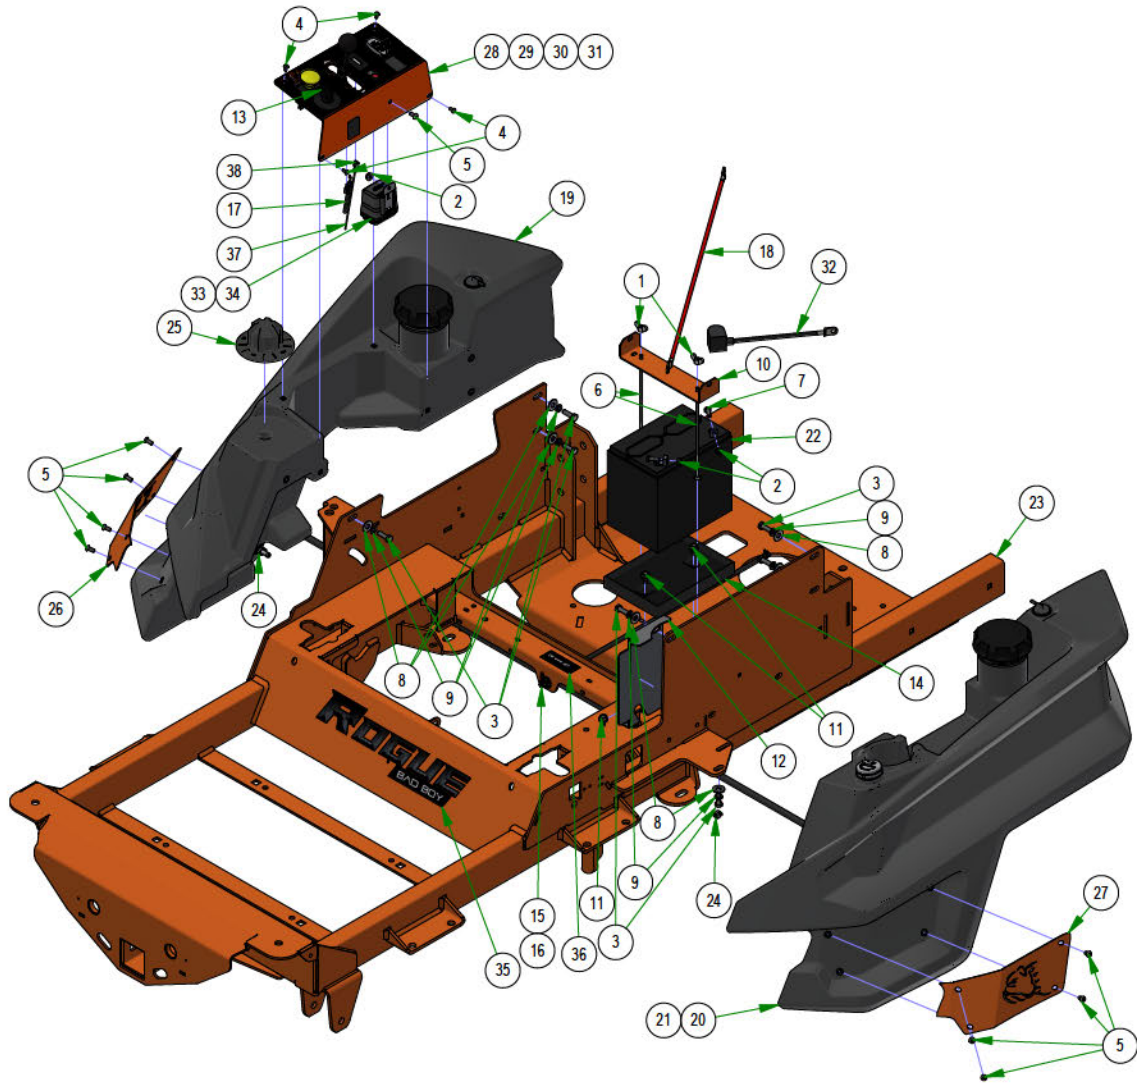

PARTS SECTION: Brake Mounting

Parts List				Parts List			
ITEM	QTY	PART NUMBER	DESCRIPTION	ITEM	QTY	PART NUMBER	DESCRIPTION
1	1	013-6051-00	3/8-24 HEX NUT ZINC YELLOW	7	1	069-0001-00	2019 Brake Handle Assembly
2	4	013-8049-00	5/16-18 NYLON INSERT FLANGE LOCKNUT ZINC	8	1	070-2305-00	2023 Rogue Frame - Painted
3	1	014-2000-00	Black Plug - 5/8" Head	9	1	089-2000-00	Code Indicator Light
4	2	018-2007-00	5/16-18 X 1 HEX CAP SCREW (GR.5) ZINC	10	1	091-1101-18	2018 Out/XP/Diesel Brake Decal
5	2	018-5344-00	5/16-18 X 2-1/2 HEX CAP SCREW (GR.5) ZINC	11	1	091-4040-00	2019 MIL Decal For Rogue EFI Models
6	2	025-0027-00	.380 ID X .625 OD X 1.500 LGTH 2019 OUTLAW BRAKE HANDLE SPACER ZINC				