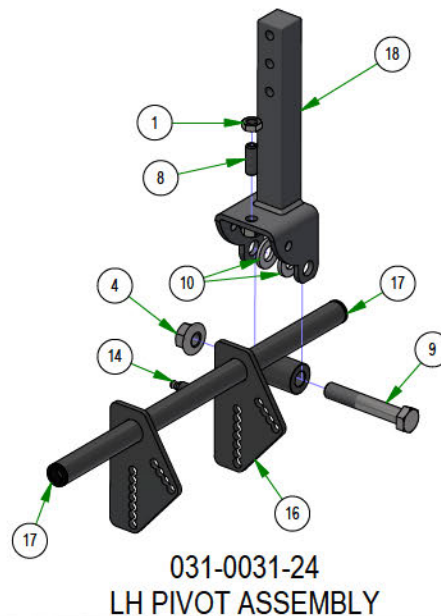

Parts List				Parts List			
ITEM	QTY	PART NUMBER	DESCRIPTION	ITEM	QTY	PART NUMBER	DESCRIPTION
1	2	013-0017-00	3/8-16 Half Jam Nut	17	4	031-0032-00	2019 Drive Arm Bushing
2	1	013-6049-00	5/16 RH Nut	18	2	031-0070-00	R Series Square Drive Arm Pivot
3	1	013-6050-00	5/16 LH Nut	19	1	031-9021-00	R Series Square Drive Arm LH Weldment
4	2	013-8050-00	1/2-13 NYLON INSERT FLANGE LOCKNUT ZINC	20	1	031-9022-00	R Series Square Drive Arm RH Weldment
5	2	014-5600-00	Fan Guard 6" - Fits Wheel	21	1	035-0004-01	2019 Outlaw Gen2 Xp Rod
6	2	014-9004-00	9565K52_Polyethylene Square Plug	22	1	048-3002-00	Spherical Rod End - Outlaw
7	2	015-9999-00	Hydro Fan - Light/Pup/Outlaw XP	23	1	048-3003-00	Spherical Rod End - Outlaw
8	2	018-0063-00	3/8-16 X 1 SOCKET SET SCREW (CUP POINT) PLAIN	24	2	051-8063-04	3/8" Clear Hose x 4 1/2"
9	2	018-7016-00	1/2-13 X 3 HEX CAP SCREW (GR.5) ZINC	25	2	051-8064-10	1/2 Clear Braided Hose Priced/Foot x 9.5"
10	4	019-8054-00	.505 ID X 1.000 OD X .125 THICK FLAT WASHER NYLON	26	2	063-8014-00	Hydraulic Filter
11	2	024-1200-00	ZT Fitting, 3/8 x 3/8 45 Degree, 4603-6-6	27	2	066-8050-22	Hydraulic Tank Cap W/Dipstick
12	4	024-2051-00	2019 Outlaw 45 Degree Pump Fitting #6802-10-08	28	1	067-8053-00	2019 Left Outlaw Gen2 Hydro Tank Suspension Only
13	2	024-5002-00	90 Degree Fitting, 1/2 x 3/4, 4601-8-8	29	1	067-8054-00	2019 Right Outlaw Gen2 Hydro Tank Suspension Only
14	2	024-6034-00	1/4 DRIVE-TYPE STRAIGHT GREASE FITTING ZINC YELLOW)	30	2	069-4014-00	R-Series Square Drive Grip
15	1	031-0030-10	2019 Drive Arm Actuator right - Weldment	31	4	072-8065-00	3/8" Hose Clamp
16	1	031-0031-10	2019 Drive Arm Actuator left - Weldment	32	4	072-8066-00	1/2 Hose Clamp