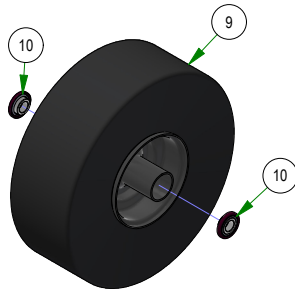

PARTS SECTION: Front End Subassemblies

Parts List				Parts List			
ITEM	QTY	PART NUMBER	DESCRIPTION	ITEM	QTY	PART NUMBER	DESCRIPTION
1	16	010-1050-00	1641 BEARING W/2 CONTACT RUBBER SEALS	13	4	029-7050-00	Rubber Stabilizer (Front Forks) [R series]
2	1	013-0030-00	Hex Nut M20-2.5	14	4	032-2000-00	Polyurethane Bushing
3	1	013-0031-00	Hex Nut M20-2.5 Left Hand Threads Gold Plated	15	2	032-2001-00	Sleeve
4	2	013-9004-00	1"-14 NYLON INSERT JAM LOCKNUT ZINC	16	1	048-8020-00	2024 Turnbuckle Body
5	2	018-0026-00	1"-14 X 5-1/2 HEX CAP SCREW (GR.8) ZINC YELLOW	17	1	048-8021-00	Turnbuckle End Right-Handed Thread
6	2	018-2009-00	1/2-13 x 1" Stud	18	1	048-8022-00	Turnbuckle End Left-Handed Thread
7	2	018-3001-00	5/8 X 5/8 SOCKET SHOULDER BOLT ZINC YELLOW	19	1	250-0032-01	INNER RH FRONT AXLE
8	2	018-4010-00	1/2-13 NYLON INSERT JAM LOCKNUT ZINC	20	1	250-0032-02	OUTER FRONT ARM RH
9	1	022-0004-00	15x6-6 Tire Only	21	1	250-0032-22	2019 Front I-Beam Left - Black
10	2	022-7010-00	1-3/4" Bearing-Large Bore Front Rim	22	1	250-0033-01	INNER FRONT ARM LH
11	2	024-0001-00	1/4-28 Grease Fitting	23	1	250-0033-02	CAST OUTER ARM LH
12	8	025-0003-00	2016 Front Bearing Spacer	24	1	250-0033-22	R.H. I-BEAM ARM - Black

022-0003-00
FRONT WHEEL & TIRE