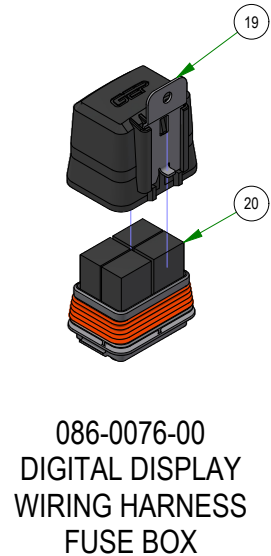

PARTS SECTION: Tanks and Fuel Lines

Parts List				Parts List			
ITEM	QTY	PART NUMBER	DESCRIPTION	ITEM	QTY	PART NUMBER	DESCRIPTION
1	1	051-8067-22	1/4" Fuel Line Hose	8	3	067-6070-00	Rollover Valve
2	1	051-8067-32	1/4" Fuel Line Hose	9	3	067-9901-00	Fuel Pick-up
3	4	051-8075-26	5/16" fuel line hose	10	3	067-9904-00	Fuel Cap
4	1	067-4080-00	Fuel Gauge with Grommet	11	1	067-9999-00	Electronic Fuel Gauge
5	3	067-6054-00	Roll Over Valve Grommet	12	4	072-8068-00	5/16 Fuel Line Clamp
6	2	067-6056-00	Fuel Gauge Grommet	13	4	072-8069-00	1/4 Fuel Hose Clamp
7	2	067-6058-00	3 Way Fuel Shut-Off Valve 5/16 x 5/16 x 1/4				

Parts List				Parts List			
ITEM	QTY	PART NUMBER	DESCRIPTION	ITEM	QTY	PART NUMBER	DESCRIPTION
1	8	013-5019-00	10-24 NYLON INSERT LOCKNUT ZINC	13	4	077-8076-00	Ignition Switch
2	7	018-1040-00	Light Plug	14	3	079-3483-00	2022 Rebel Control Panel
3	4	018-2010-00	10-32 X 3/8 BUTTON SOCKET CAP SCREW 18-8 STAINLESS STEEL	15	1	083-4013-00	Tachometer
4	8	018-5200-00	10-24 X 5/8 BUTTON SOCKET CAP SCREW 18-8 STAINLESS STEEL	16	2	083-4050-00	Tachometer
5	4	019-0017-00	18-8 Stainless Steel External-Tooth Lock Washer	17	12.0 in	084-4016-00	SBR Rubber Trim
6	1	026-0431-00	Digital Display Control Panel	18	1	086-0018-00	2025 Display Screen
7	1	026-0432-00	Digital Display Control Panel Backer	19	2	086-1202-01	Relay Block Cover Replacement Kit
8	2	055-2012-00	Universal Throttle Head - 2012	20	8	086-1202-19	Relay
9	2	055-2013-00	Throttle Knob	21	3	089-1000-00	Oil Light
10	2	055-3001-00	Kawasaki \ Kohler Drive By Wire	22	3	091-4009-22	2022 Rebel/Rogue Control Panel Decal
11	4	056-8058-00	PTO Switch	23	1	091-4044-00	2025 Rogue Digital Display Control Panel Decal
12	4	077-2076-00	USB Port				