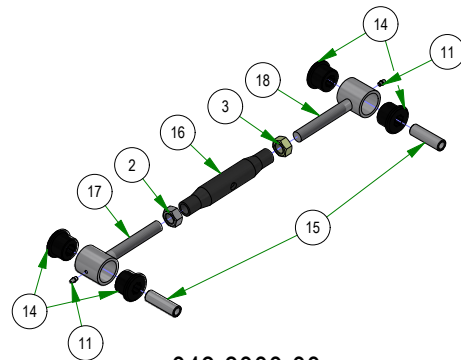

048-8000-00
TURNBUCKLE ASSEMBLY