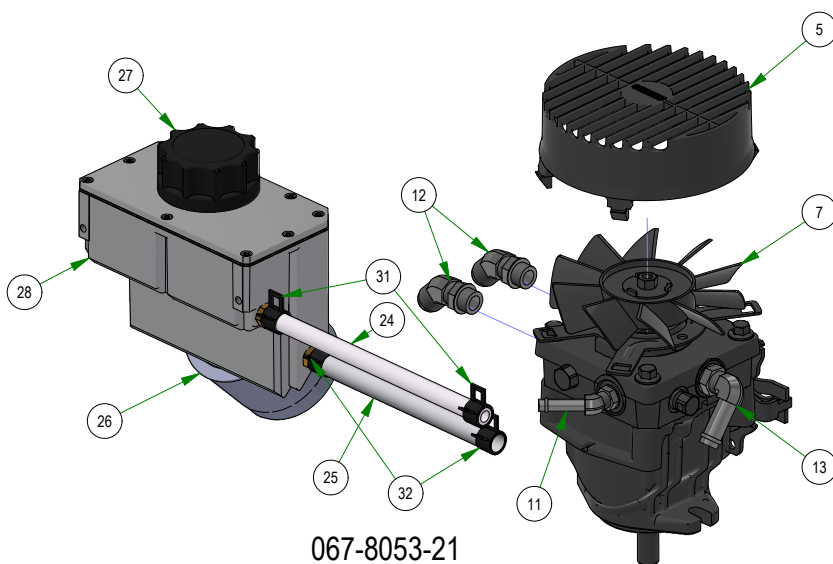

067-8053-21
LH DRIVE PUMP ASSEMBLY