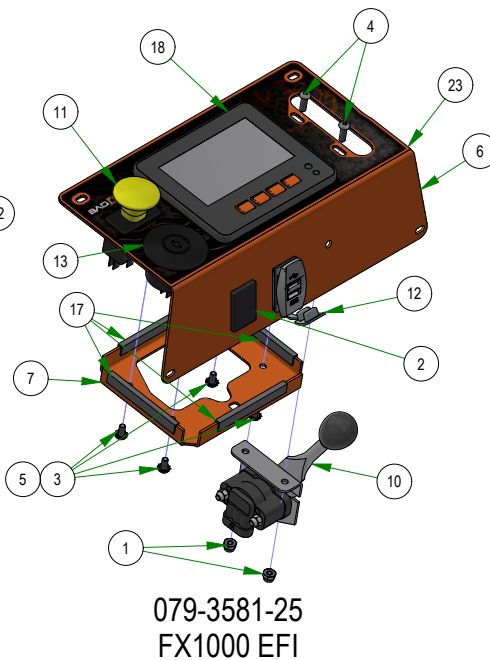

PARTS SECTION: Tanks and Fuel Lines

Parts List				Parts List			
ITEM	QTY	PART NUMBER	DESCRIPTION	ITEM	QTY	PART NUMBER	DESCRIPTION
1	1	051-8067-22	1/4" Fuel Line Hose	8	3	067-6070-00	Rollover Valve
2	1	051-8067-32	1/4" Fuel Line Hose	9	3	067-9901-00	Fuel Pick-up
3	4	051-8075-26	5/16" fuel line hose	10	3	067-9904-00	Fuel Cap
4	1	067-4080-00	Fuel Gauge with Grommet	11	1	067-9999-00	Electronic Fuel Gauge
5	3	067-6054-00	Roll Over Valve Grommet	12	4	072-8068-00	5/16 Fuel Line Clamp
6	2	067-6056-00	Fuel Gauge Grommet	13	4	072-8069-00	1/4 Fuel Hose Clamp
7	2	067-6058-00	3 Way Fuel Shut-Off Valve 5/16 x 5/16 x 1/4				

051-2019-29
FUEL LINE ASSEMBLY FX1000

051-2019-33
FUEL LINE ASSEMBLY
KOHLER
VANGUARD
FX1000 EFI

067-9960-60
LH FUEL TANK FOR DIGITAL DISPLAY

067-9950-50
RH FUEL TANK

067-9960-50
LH FUEL TANK

PARTS SECTION: Control Panels

Parts List				Parts List			
ITEM	QTY	PART NUMBER	DESCRIPTION	ITEM	QTY	PART NUMBER	DESCRIPTION
1	8	013-5019-00	10-24 NYLON INSERT LOCKNUT ZINC	13	4	077-8076-00	Ignition Switch
2	7	018-1040-00	Light Plug	14	3	079-3483-00	2022 Rebel Control Panel
3	4	018-2010-00	10-32 X 3/8 BUTTON SOCKET CAP SCREW 18-8 STAINLESS STEEL	15	1	083-4013-00	Tachometer
4	8	018-5200-00	10-24 X 5/8 BUTTON SOCKET CAP SCREW 18-8 STAINLESS STEEL	16	2	083-4050-00	Tachometer
5	4	019-0017-00	18-8 Stainless Steel External-Tooth Lock Washer	17	12.0 in	084-4016-00	SBR Rubber Trim
6	1	026-0431-00	Digital Display Control Panel	18	1	086-0018-00	2025 Display Screen
7	1	026-0432-00	Digital Display Control Panel Backer	19	2	086-1202-01	Relay Block Cover Replacement Kit
8	2	055-2012-00	Universal Throttle Head - 2012	20	8	086-1202-19	Relay
9	2	055-2013-00	Throttle Knob	21	3	089-1000-00	Oil Light
10	2	055-3001-00	Kawasaki \ Kohler Drive By Wire	22	3	091-4009-22	2022 Rebel/Rogue Control Panel Decal
11	4	056-8058-00	PTO Switch	23	1	091-4044-00	2025 Rogue Digital Display Control Panel Decal
12	4	077-2076-00	USB Port				