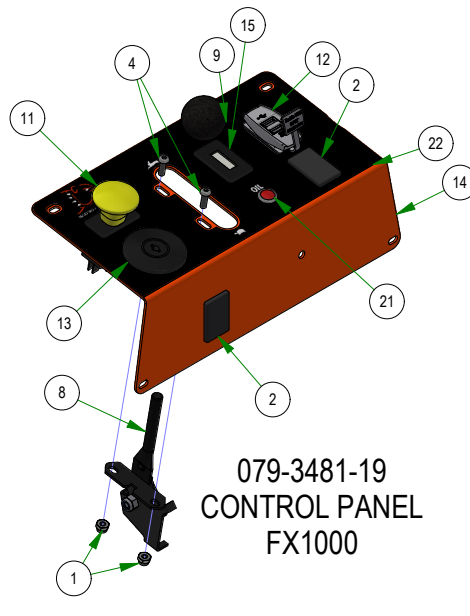

PARTS SECTION: Tanks and Fuel Lines

Parts List				Parts List			
ITEM	QTY	PART NUMBER	DESCRIPTION	ITEM	QTY	PART NUMBER	DESCRIPTION
1	1	051-8067-22	1/4" Fuel Line Hose	8	3	067-6070-00	Rollover Valve
2	1	051-8067-32	1/4" Fuel Line Hose	9	3	067-9901-00	Fuel Pick-up
3	4	051-8075-26	5/16" fuel line hose	10	3	067-9904-00	Fuel Cap
4	1	067-4080-00	Fuel Gauge with Grommet	11	1	067-9999-00	Electronic Fuel Gauge
5	3	067-6054-00	Roll Over Valve Grommet	12	4	072-8068-00	5/16 Fuel Line Clamp
6	2	067-6056-00	Fuel Gauge Grommet	13	4	072-8069-00	1/4 Fuel Hose Clamp
7	2	067-6058-00	3 Way Fuel Shut-Off Valve 5/16 x 5/16 x 1/4				

051-2019-29
FUEL LINE ASSEMBLY FX1000

051-2019-33
FUEL LINE ASSEMBLY
KOHLER
VANGUARD
FX1000 EFI

067-9960-60
LH FUEL TANK FOR DIGITAL DISPLAY

067-9950-50
RH FUEL TANK

067-9960-50
LH FUEL TANK

PARTS SECTION: Control Panels

Parts List				Parts List			
ITEM	QTY	PART NUMBER	DESCRIPTION	ITEM	QTY	PART NUMBER	DESCRIPTION
1	8	013-5019-00	10-24 NYLON INSERT LOCKNUT ZINC	13	4	077-8076-00	Ignition Switch
2	7	018-1040-00	Light Plug	14	3	079-3483-00	2022 Rebel Control Panel
3	4	018-2010-00	10-32 X 3/8 BUTTON SOCKET CAP SCREW 18-8 STAINLESS STEEL	15	1	083-4013-00	Tachometer
4	8	018-5200-00	10-24 X 5/8 BUTTON SOCKET CAP SCREW 18-8 STAINLESS STEEL	16	2	083-4050-00	Tachometer
5	4	019-0017-00	18-8 Stainless Steel External-Tooth Lock Washer	17	12.0 in	084-4016-00	SBR Rubber Trim
6	1	026-0431-00	Digital Display Control Panel	18	1	086-0018-00	2025 Display Screen
7	1	026-0432-00	Digital Display Control Panel Backer	19	2	086-1202-01	Relay Block Cover Replacement Kit
8	2	055-2012-00	Universal Throttle Head - 2012	20	8	086-1202-19	Relay
9	2	055-2013-00	Throttle Knob	21	3	089-1000-00	Oil Light
10	2	055-3001-00	Kawasaki \ Kohler Drive By Wire	22	3	091-4009-22	2022 Rebel/Rogue Control Panel Decal
11	4	056-8058-00	PTO Switch	23	1	091-4044-00	2025 Rogue Digital Display Control Panel Decal
12	4	077-2076-00	USB Port				