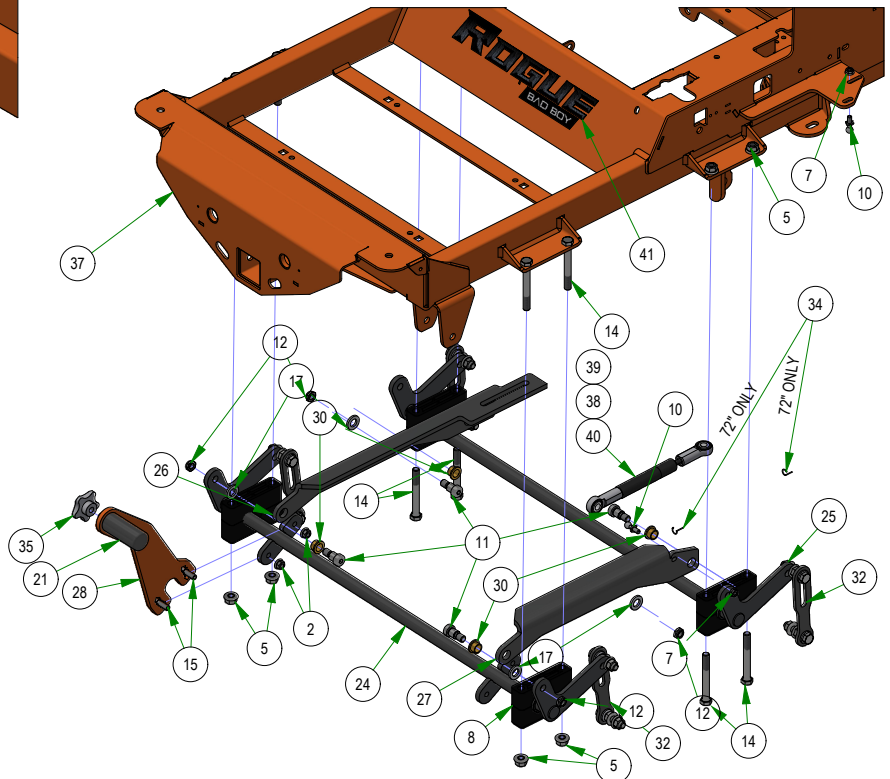

Parts List				Parts List			
ITEM	QTY	PART NUMBER	DESCRIPTION	ITEM	QTY	PART NUMBER	DESCRIPTION
1	1	013-0080-00	.625 ID x 1.250 OD x .062 THK F/W Nylon	22	1	028-0008-00	Dial Rod Plunger
2	2	013-5202-00	3/8-16 NYLON INSERT FLANGE LOCKNUT (GR.F) ZINC	23	1	028-0015-19	2019 Outlaw Gen2 Deck Height Dial Rod Assy
3	3	013-5300-00	1/2-13 HEX SERRATED FLANGE NUT HARD/ZINC	24	1	028-0026-00	2019 Outlaw Actuator - Front
4	1	013-7018-00	1/2-13 HEX NUT ZINC	25	1	028-0027-00	2019 Outlaw Actuator - Rear
5	9	013-8050-00	1/2-13 NYLON INSERT FLANGE LOCKNUT ZINC	26	1	028-6075-22	2019 Actuator Linkage - Right - Black
6	2	013-9001-00	1/4-20 HEX SERRATED FLANGE NUT HARD/ZINC	27	1	028-6076-22	2019 Actuator Linkage - Left - Black
7	2	013-9002-00	5/16-18 HEX SERRATED FLANGE NUT HARD/ZINC	28	1	031-0003-00	Foot Lift Upright Lever
8	4	017-9075-00	Pillow Block Assembly	29	1	031-0125-00	2019 Outlaw Deck Travel Lock
9	1	018-0043-00	2 1/2 x 1/2 Carriage Bolt	30	4	032-5052-00	.627 ID X .753 OD X .500 LGTH X 1.000 FLG OD X .094 FLG THICK FLANGED BEARING OIL-IMPREG BRNZ
10	2	018-2049-00	13mm Damper Ball Stud-Steering	31	1	034-1025-00	Brake Spring
11	4	018-3001-00	5/8 X 5/8 SOCKET SHOULDER BOLT ZINC YELLOW	32	4	039-2125-17	Deck Hanger Assembly
12	4	018-4010-00	1/2-13 NYLON INSERT JAM LOCKNUT ZINC	33	1	044-4000-00	Seat Bracket Pin
13	1	018-4702-00	1/4-20 X 1-1/4 HEX CAP SCREW (GR.5) ZINC	34	2	044-6050-00	Security Ring - PC744
14	8	018-5019-00	1/2-13 X 4 HEX CAP SCREW (GR.8) ZINC YELLOW	35	1	045-6044-00	Foot Pedal Knob 1/2-13
15	2	018-5043-00	3/8-16 X 1-1/4 CARRIAGE BOLT ZINC	36	1	069-4011-00	Travel Lock Rubber Grip
16	1	019-0007-00	.517 SQ WIDTH ID X .937 OD X .060 THICK F/W PHOS/OIL	37	1	070-2305-00	2023 Rogue Frame - Painted
17	5	019-6017-00	.635 ID X 1.120 OD X .140 THICK FLAT WASHER NYLON	38	1	087-5400-00	200 lb Gas Spring- 54" Deck outlaw
18	3	019-8054-00	.505 ID X 1.000 OD X .125 THICK FLAT WASHER NYLON	39	1	087-6100-00	250lb Gas Spring - 61" Deck
19	1	025-0002-00	5/8" Split Collar	40	1	087-7200-00	300lb Gas Spring - 72" Deck
20	1	025-0025-00	MZ Deck Idler Spacer	41	1	091-0516-00	Rogue back Plate & Front Decal
21	1	026-0026-00	Knurled Pedal