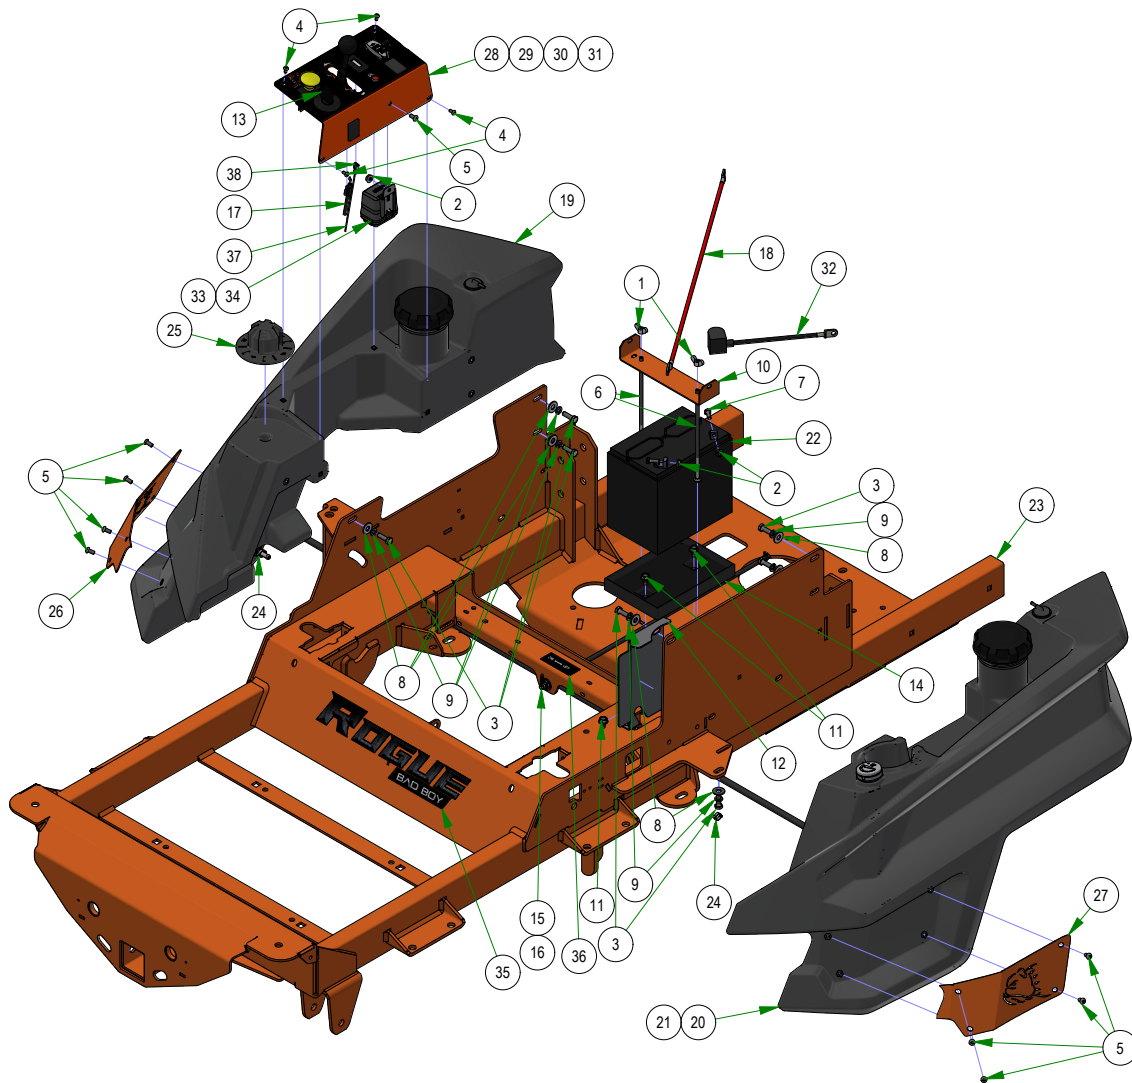

PARTS SECTION: Brake Mounting

Parts List				Parts List			
ITEM	QTY	PART NUMBER	DESCRIPTION	ITEM	QTY	PART NUMBER	DESCRIPTION
1	1	013-6051-00	3/8-24 HEX NUT ZINC YELLOW	7	1	069-0001-00	2019 Brake Handle Assembly
2	4	013-8049-00	5/16-18 NYLON INSERT FLANGE LOCKNUT ZINC	8	1	070-2305-00	2023 Rogue Frame - Painted
3	1	014-2000-00	Black Plug - 5/8" Head	9	1	089-2000-00	Code Indicator Light
4	2	018-2007-00	5/16-18 X 1 HEX CAP SCREW (GR.5) ZINC	10	1	091-1101-18	2018 Out/XP/Diesel Brake Decal
5	2	018-5344-00	5/16-18 X 2-1/2 HEX CAP SCREW (GR.5) ZINC	11	1	091-4040-00	2019 MIL Decal For Rogue EFI Models
6	2	025-0027-00	.380 ID X .625 OD X 1.500 LGTH 2019 OUTLAW BRAKE HANDLE SPACER ZINC				