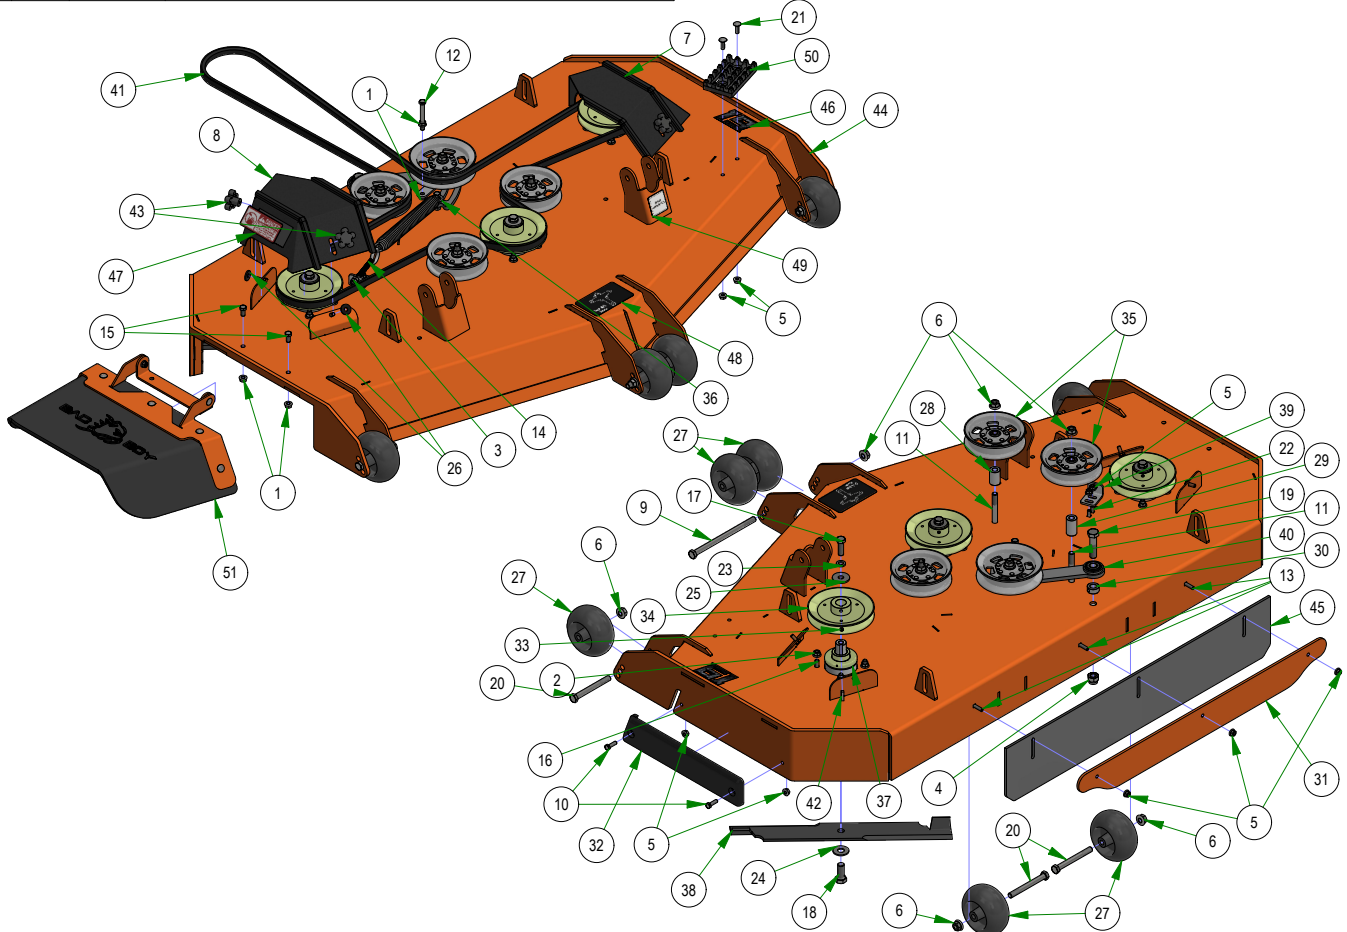

Parts List				Parts List			
ITEM	QTY	PART NUMBER	DESCRIPTION	ITEM	QTY	PART NUMBER	DESCRIPTION
1	4	013-5201-00	3/8-16 HEX SERRATED FLANGE NUT HARD/ZINC	27	6	022-1001-00	2019 Deck Wheel
2	12	013-5202-00	3/8-16 NYLON INSERT FLANGE LOCKNUT (GR.F) ZINC	28	2	025-5338-00	.502 ID X .750 OD X 1.500 Long Spacer
3	2	013-6014-00	3/8-16 HEX NUT ZINC	29	1	025-5339-00	1 3/4" Pulley Spacer
4	1	013-7021-00	5/8-11 NYLON INSERT LOCKNUT ZINC	30	1	025-7020-00	5/8 SOLID SHAFT COLLAR (W/1 SET SCREW) ZINC
5	9	013-8049-00	5/16-18 NYLON INSERT FLANGE LOCKNUT ZINC	31	1	026-0234-00	61 Bolt in Baffle Deck v2 Stripping Plate
6	8	013-8050-00	1/2-13 NYLON INSERT FLANGE LOCKNUT ZINC	32	1	029-7036-00	REVISED TRIM BUMPER_20180226
7	1	014-5052-00	2019 61" Outlaw Gen2 Pulley Cover Left	33	3	030-0050-00	5/16-24 X 1/4 SOCKET SET SCREW (CUP PT) PLAIN
8	1	014-5053-00	2019 61" Outlaw Gen2 Pulley Cover Right	34	3	033-6004-00	6 1/4" Drive Pulley
9	1	018-0046-00	1/2-13 X 8 HEX CAP SCREW GR 5 ZINC	35	3	033-7201-25	5-3/4 Idler Pulley
10	2	018-2007-00	5/16-18 X 1 HEX CAP SCREW (GR.5) ZINC	36	1	034-2030-00	2019 Outlaw Gen2 Deck Spring
11	3	018-2018-00	1/2-13 X 3-1/2 HEX FLANGE BOLT (GR.8) ZINC	37	3	037-4000-00	OUTLAW SPINDLE ASSEMBLY
12	1	018-4700-00	3/8-16 X 3 HEX CAP SCREW (GR.5) ZINC	38	3	038-6080-00	61" High Lift Fusion Blade
13	3	018-4703-00	5/16-18 X 1-1/4 CARRIAGE BOLT ZINC	39	1	039-0144-00	2019 Deck Eye Bolt Tab
14	1	018-4707-00	4" 3/8-16 Eye Bolt	40	1	039-6946-18	2019 Rebel Rogue Deck Idler
15	2	018-5250-00	3/8-16 X 3/4 HEX CAP SCREW (GR.5) ZINC	41	1	041-0178-00	B178 Belt
16	12	018-6012-00	3/8-16 X 1-1/2 HEX CAP SCREW (GR.5) ZINC	42	3	042-6030-00	1/4 X 1 SQ MACHINERY KEY 1018 STL PLN
17	3	018-6019-00	1/2-20 X 1-1/2 HEX CAP SCREW (GR.5) ZINC	43	4	045-6043-00	5/16" Knob
18	3	018-6020-00	5/8-18 X 1-1/2 HEX CAP SCREW (GR.8) ZINC YELLOW	44	1	060-6151-19	2019 Sloped 61" Deck
19	1	018-6059-00	5/8-11 X 2-1/2 HEX CAP SCREW (GR.5) ZINC	45	1	084-5004-00	R Series Rubber For Deck
20	4	018-7050-00	1/2-13 X 4-1/2 HEX CAP SCREW (GR.5) ZINC	46	1	091-0506-00	61" Deck Decal
21	2	018-8065-00	5/16-18 X 1 CARRIAGE BOLT (GR.8) ZINC	47	2	091-3012-00	Danger Decal-Spindle/Discharge
22	2	018-8066-00	5/16-18 X 7/8 CARRIAGE BOLT ZINC	48	1	091-4036-00	2019 Rebel & Rogue Deck Belt Route Decal
23	3	019-5007-00	1/2 SPLIT LOCKWASHER (GR.8) ZINC/YELLOW	49	1	091-8001-00	Deck Impact Patent Decal 9591803
24	3	019-5038-00	5/8 USS FLAT WASHER (1-3/4" OD) GR.8 ZINC YELLOW	50	1	099-7000-00	Deck Step Assembly
25	3	019-6020-00	1/2 BELLEVILLE WASHER (1-5/8 OD X .140 THK) ZINC	51	1	210-7000-98	2019 Outlaw Gen2 Chute Assembly
26	4	019-6050-00	.360 ID X .983 OD X .120 THICK FLAT WASHER NYLON BLACK