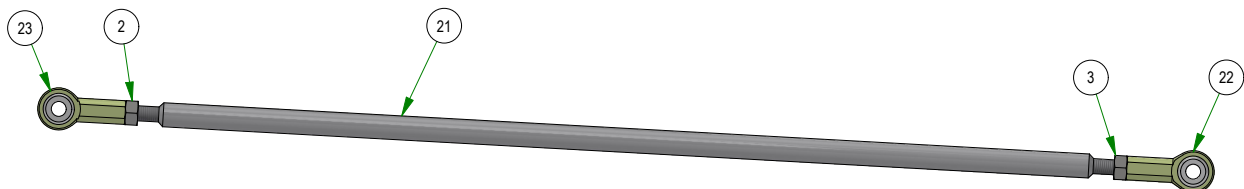

PARTS SECTION: Drive Subassemblies

035-0004-00
PUSH ROD ASSEMBLY