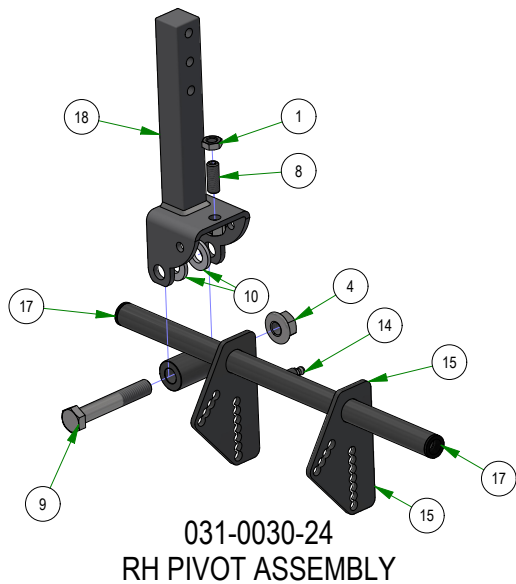

Parts List				Parts List			
ITEM	QTY	PART NUMBER	DESCRIPTION	ITEM	QTY	PART NUMBER	DESCRIPTION
1	2	013-0017-00	3/8-16 Half Jam Nut	17	4	031-0032-00	2019 Drive Arm Bushing
2	1	013-6049-00	5/16 RH Nut	18	2	031-0070-00	R Series Square Drive Arm Pivot
3	1	013-6050-00	5/16 LH Nut	19	1	031-9021-00	R Series Square Drive Arm LH Weldment
4	2	013-8050-00	1/2-13 NYLON INSERT FLANGE LOCKNUT ZINC	20	1	031-9022-00	R Series Square Drive Arm RH Weldment
5	2	014-5600-00	Fan Guard 6" - Fits Wheel	21	1	035-0004-01	2019 Outlaw Gen2 Xp Rod
6	2	014-9004-00	9565K52_Polyethylene Square Plug	22	1	048-3002-00	Spherical Rod End - Outlaw
7	2	015-9999-00	Hydro Fan - Light/Pup/Outlaw XP	23	1	048-3003-00	Spherical Rod End - Outlaw
8	2	018-0063-00	3/8-16 X 1 SOCKET SET SCREW (CUP POINT) PLAIN	24	2	051-8063-04	3/8" Clear Hose x 4 1/2"
9	2	018-7016-00	1/2-13 X 3 HEX CAP SCREW (GR.5) ZINC	25	2	051-8064-10	1/2 Clear Braided Hose Priced/Foot x 9.5"
10	4	019-8054-00	.505 ID X 1.000 OD X .125 THICK FLAT WASHER NYLON	26	2	063-8014-00	Hydraulic Filter
11	2	024-1200-00	ZT Fitting, 3/8 x 3/8 45 Degree, 4603-6-6	27	2	066-8050-22	Hydraulic Tank Cap W/Dipstick
12	4	024-2051-00	2019 Outlaw 45 Degree Pump Fitting #6802-10-08	28	1	067-8053-00	2019 Left Outlaw Gen2 Hydro Tank Suspension Only
13	2	024-5002-00	90 Degree Fitting, 1/2 x 3/4, 4601-8-8	29	1	067-8054-00	2019 Right Outlaw Gen2 Hydro Tank Suspension Only
14	2	024-6034-00	1/4 DRIVE-TYPE STRAIGHT GREASE FITTING ZINC YELLOW)	30	2	069-4014-00	R-Series Square Drive Grip
15	1	031-0030-10	2019 Drive Arm Actuator right - Weldment	31	4	072-8065-00	3/8" Hose Clamp
16	1	031-0031-10	2019 Drive Arm Actuator left - Weldment	32	4	072-8066-00	1/2 Hose Clamp