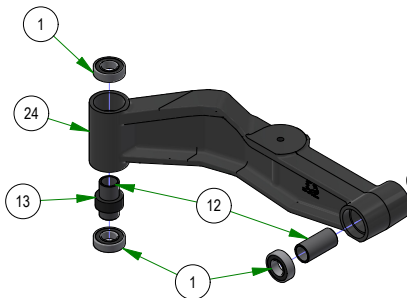

250-0033-54
RH FRONT SUSPENSION ARM
54" DECK