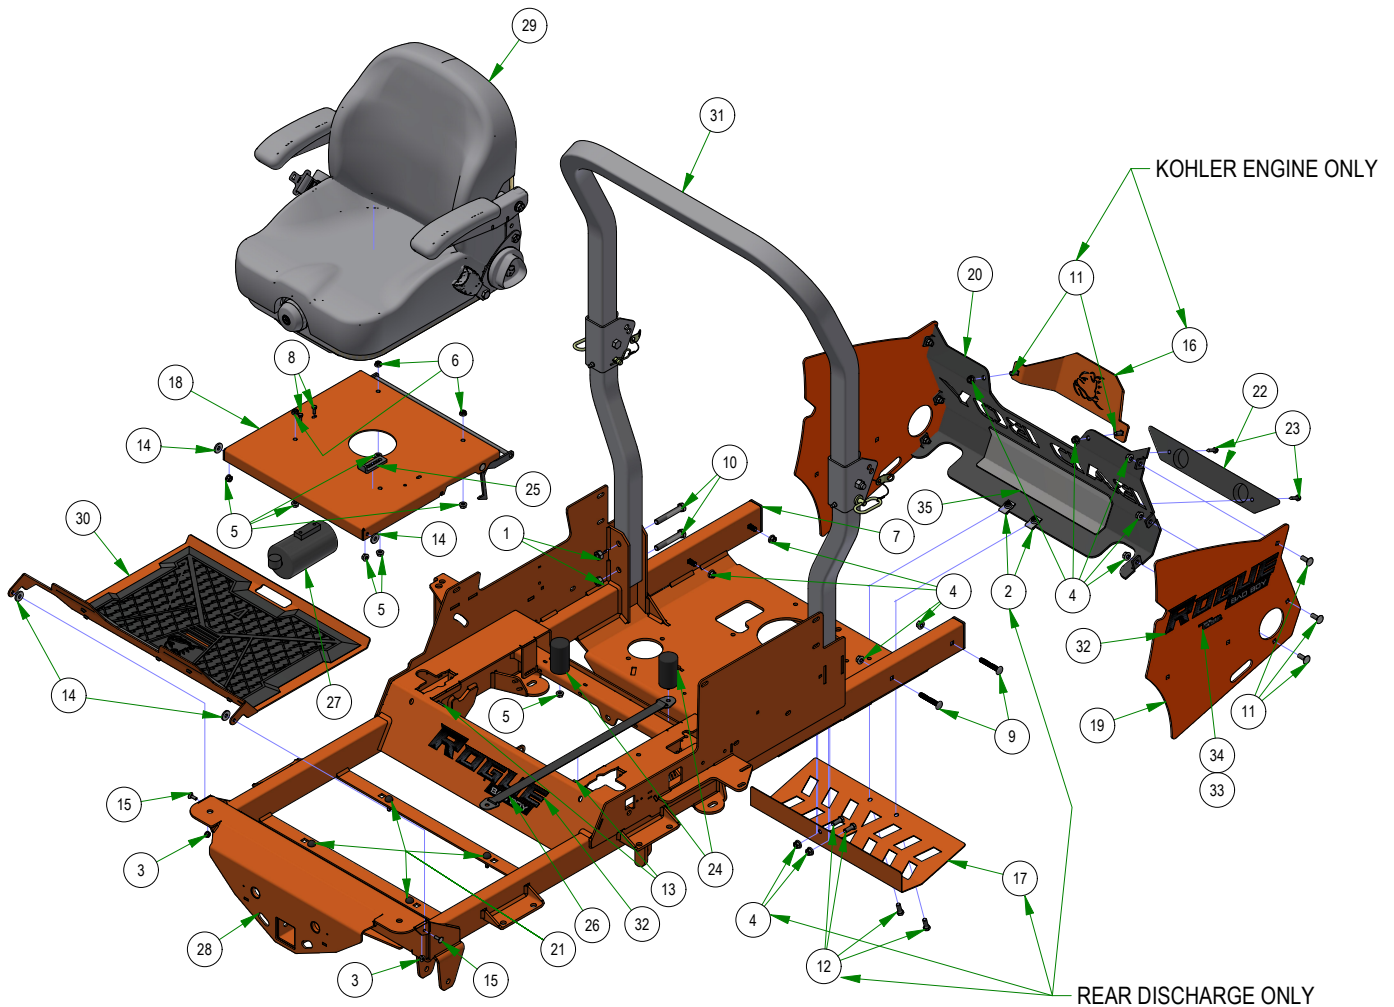

Parts List				Parts List			
ITEM	QTY	PART NUMBER	DESCRIPTION	ITEM	QTY	PART NUMBER	DESCRIPTION
1	4	013-0005-00	1/2-13 HEX 2-WAY REVERSIBLE CENTER LOCKNUT Grade B ZINC	19	2	026-2209-00	2019 Rouge Rear Cover Side Plate
2	2	013-0021-00	Extruded Nut 3/8"-16 3/4" Hole Center With Patch	20	1	026-2221-22	2019 Vertical Rear Cover Tailgate - Black
3	2	013-2050-00	1/4-20 NYL INSERT FLANGE LOCKNUT ZINC	21	4	029-4011-00	2023 Floor Board Rubber Bumper
4	14	013-5202-00	3/8-16 NYLON INSERT FLANGE LOCKNUT (GR.F) ZINC	22	1	029-8000-00	2017 XP Bumper
5	8	013-8049-00	5/16-18 NYLON INSERT FLANGE LOCKNUT ZINC	23	2	030-7047-00	1/4-14 X 1-1/4 HEX WASHER UNSLOT TEK/3 ZINC
6	3	013-9002-00	5/16-18 HEX SERRATED FLANGE NUT HARD/ZINC	24	2	032-0001-00	2019 Bad Boy X Cylindrical Seat Mount
7	2	014-9003-00	1 1/2 x 3 Frame Plug	25	1	039-2156-00	Seat Stop
8	2	018-0024-00	M6-1.0 X 16MM DIN 933 HEX TAP BOLT (CL 8.8) ZINC	26	1	064-8083-00	Seat Strap with Buckles
9	4	018-0044-00	3/8" x 2 1/2" Carriage Bolt	27	1	067-0020-19	2019 Outlaw EPA Cannister Assembly
10	4	018-0050-00	1/2-13 X 3-1/4 HEX CAP SCREW (GR.5) ZINC	28	1	070-2305-00	2023 Rogue Frame - Painted
11	8	018-5044-00	3/8-16 X 1 CARRIAGE BOLT (GR.5) ZINC	29	1	071-6065-25	2025 Seats Inc Suspension
12	4	018-6049-00	3/8-16 X 1 GR 5 Hex Bolts Zinc	30	1	079-3155-24	2024 R-Series Floorboard Assembly
13	2	018-8065-00	5/16-18 X 1 CARRIAGE BOLT (GR.8) ZINC	31	1	089-0006-00	2019 2X2 Folding ROPS
14	4	019-6042-00	.360 ID X .983 OD X .120 THICK FLAT WASHER NYLON	32	3	091-0516-00	Rogue back Plate & Front Decal
15	2	019-8040-00	1/4-20 X 3/4 CARRIAGE BOLT (GR.5) ZINC	33	2	091-4003-22	2022 Powered By Kawasaki Decal
16	1	026-0308-00	Kohler 980 Engine Shield	34	2	091-4004-22	2022 Powered By Kohler Decal
17	1	026-0337-00	Muffler Shield - Rear Discharge	35	1	091-4050-00	Heat Shield (Fiberglass Adhesive)
18	1	026-2019-21	R-SERIES SEAT PLATE ASSEMBLY