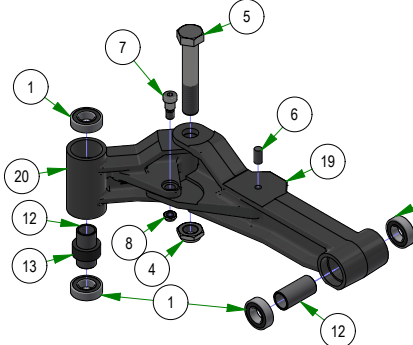

250-0032-03
RH FRONT SUSPENSION ARM
61" & 72" DECK