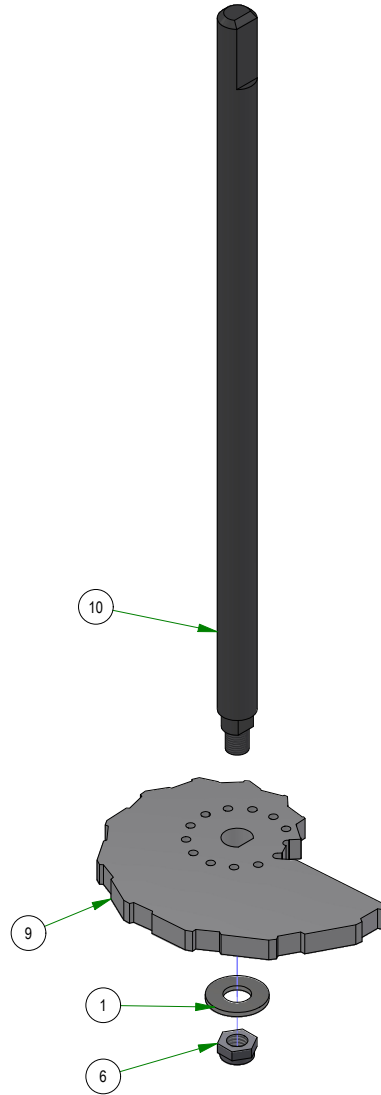

**028-0015-19
DECK HEIGHT CAM ASSEMBLY**