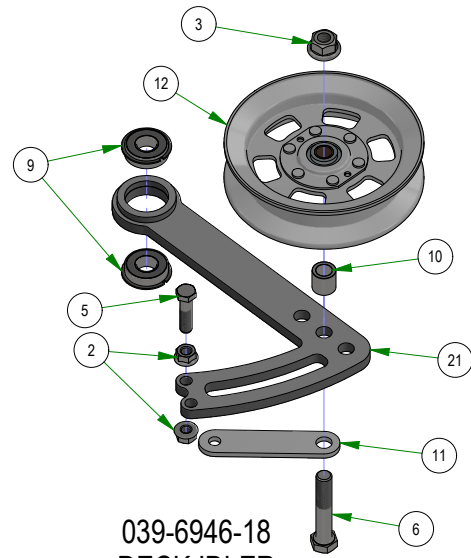

**039-6946-18
DECK IDLER**