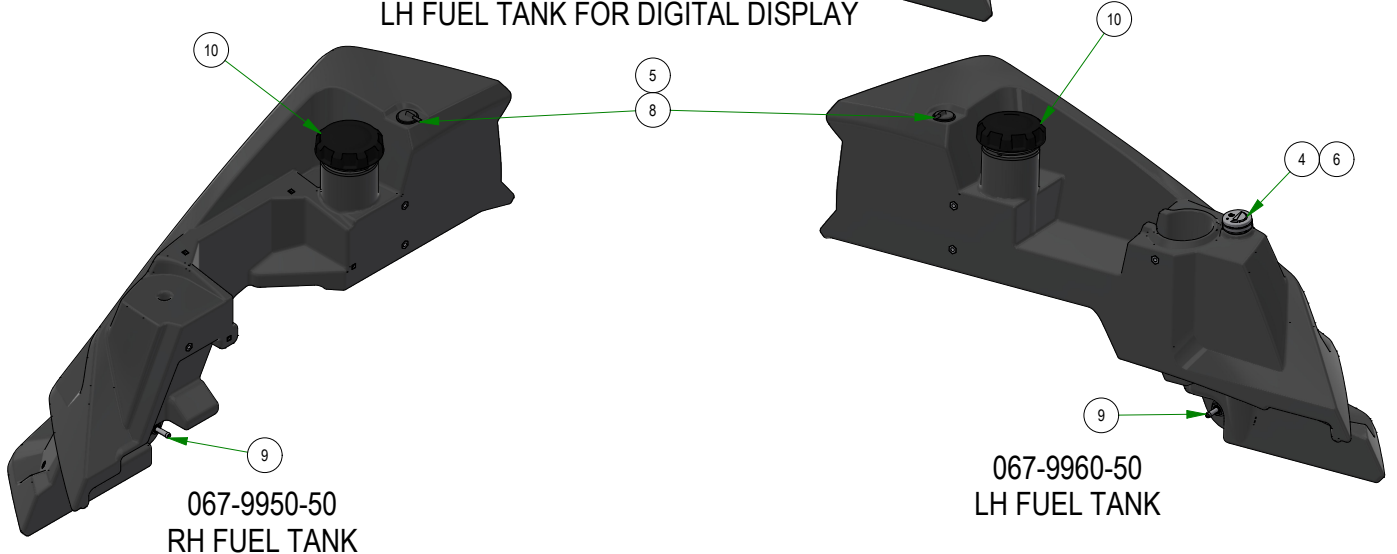

067-9950-50
RH FUEL TANK

067-9960-50
LH FUEL TANK