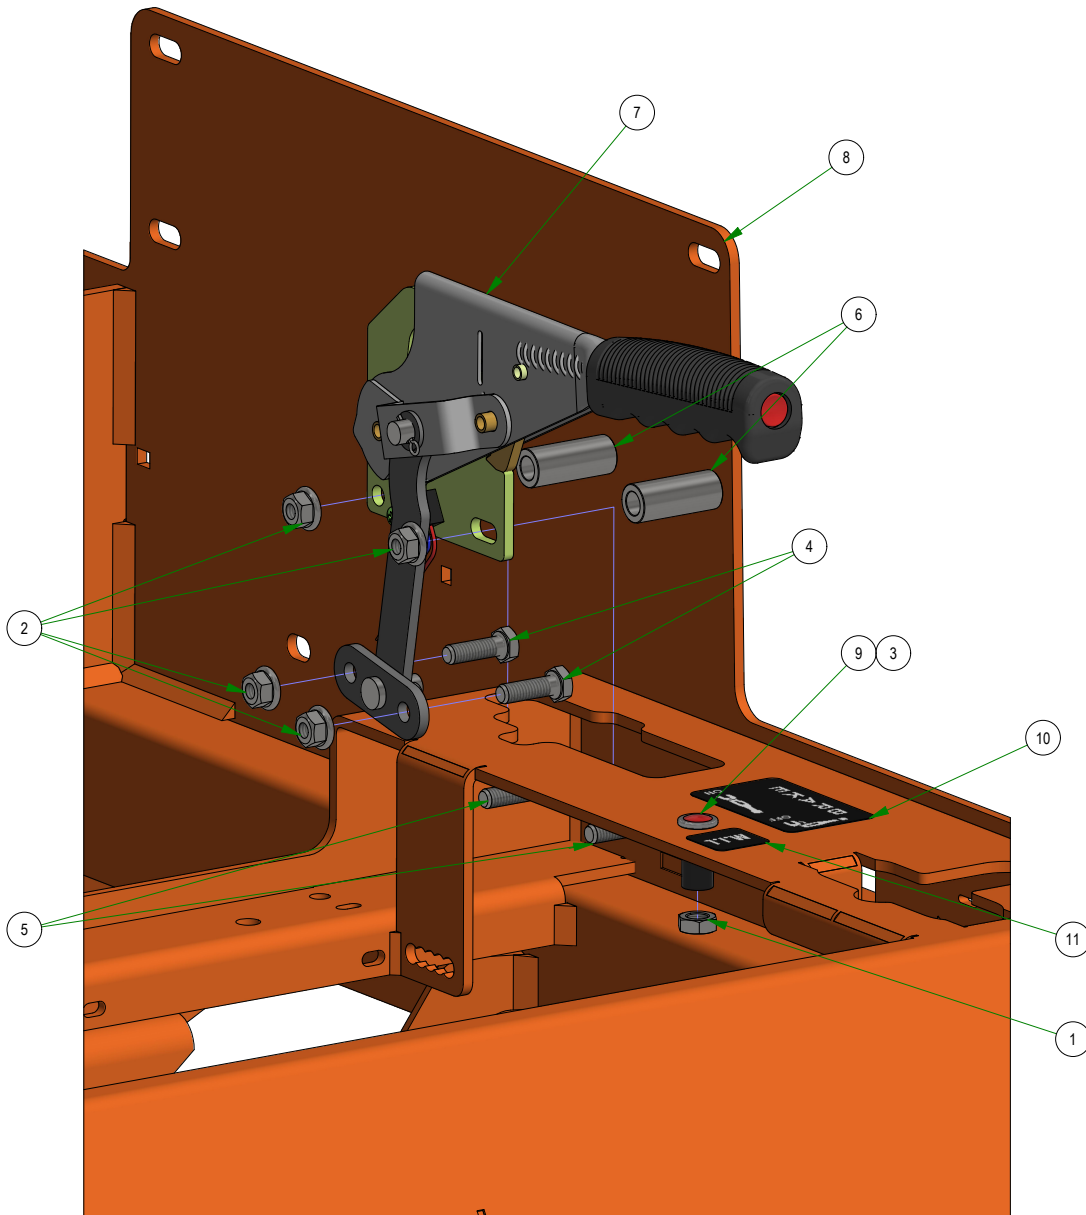

PARTS SECTION: Brake Mounting

Parts List				Parts List			
ITEM	QTY	PART NUMBER	DESCRIPTION	ITEM	QTY	PART NUMBER	DESCRIPTION
1	1	013-6051-00	3/8-24 HEX NUT ZINC YELLOW	7	1	069-0001-00	2019 Brake Handle Assembly
2	4	013-8049-00	5/16-18 NYLON INSERT FLANGE LOCKNUT ZINC	8	1	070-2305-00	2023 Rogue Frame - Painted
3	1	014-2000-00	Black Plug - 5/8" Head	9	1	089-2000-00	Code Indicator Light
4	2	018-2007-00	5/16-18 X 1 HEX CAP SCREW (GR.5) ZINC	10	1	091-1101-18	2018 Out/XP/Diesel Brake Decal
5	2	018-5344-00	5/16-18 X 2-1/2 HEX CAP SCREW (GR.5) ZINC	11	1	091-4040-00	2019 MIL Decal For Rogue EFI Models
6	2	025-0027-00	.380 ID X .625 OD X 1.500 LGTH 2019 OUTLAW BRAKE HANDLE SPACER ZINC				