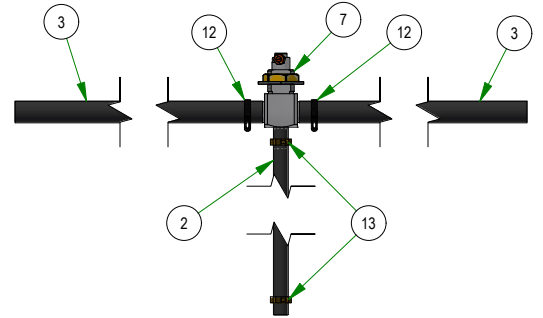

051-2019-33
FUEL LINE ASSEMBLY
KOHLER
VANGUARD
FX1000 EFI