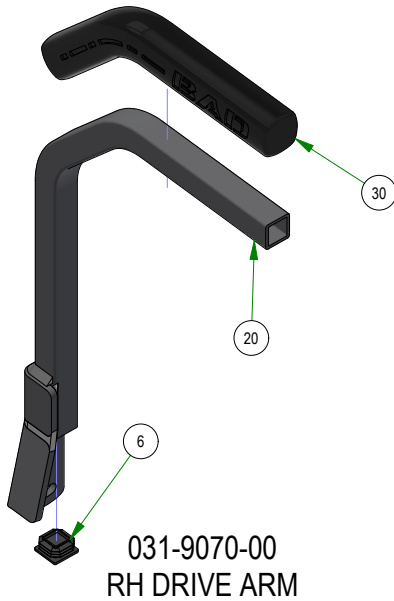

Parts List				Parts List			
ITEM	QTY	PART NUMBER	DESCRIPTION	ITEM	QTY	PART NUMBER	DESCRIPTION
1	2	013-0017-00	3/8-16 Half Jam Nut	17	4	031-0032-00	2019 Drive Arm Bushing
2	1	013-6049-00	5/16 RH Nut	18	2	031-0070-00	R Series Square Drive Arm Pivot
3	1	013-6050-00	5/16 LH Nut	19	1	031-9021-00	R Series Square Drive Arm LH Weldment
4	2	013-8050-00	1/2-13 NYLON INSERT FLANGE LOCKNUT ZINC	20	1	031-9022-00	R Series Square Drive Arm RH Weldment
5	2	014-5600-00	Fan Guard 6" - Fits Wheel	21	1	035-0004-01	2019 Outlaw Gen2 Xp Rod
6	2	014-9004-00	9565K52_Polyethylene Square Plug	22	1	048-3002-00	Spherical Rod End - Outlaw
7	2	015-9999-00	Hydro Fan - Light/Pup/Outlaw XP	23	1	048-3003-00	Spherical Rod End - Outlaw
8	2	018-0063-00	3/8-16 X 1 SOCKET SET SCREW (CUP POINT) PLAIN	24	2	051-8063-04	3/8" Clear Hose x 4 1/2"
9	2	018-7016-00	1/2-13 X 3 HEX CAP SCREW (GR.5) ZINC	25	2	051-8064-10	1/2 Clear Braided Hose Priced/Foot x 9.5"
10	4	019-8054-00	.505 ID X 1.000 OD X .125 THICK FLAT WASHER NYLON	26	2	063-8014-00	Hydraulic Filter
11	2	024-1200-00	ZT Fitting, 3/8 x 3/8 45 Degree, 4603-6-6	27	2	066-8050-22	Hydraulic Tank Cap W/Dipstick
12	4	024-2051-00	2019 Outlaw 45 Degree Pump Fitting #6802-10-08	28	1	067-8053-00	2019 Left Outlaw Gen2 Hydro Tank Suspension Only
13	2	024-5002-00	90 Degree Fitting, 1/2 x 3/4, 4601-8-8	29	1	067-8054-00	2019 Right Outlaw Gen2 Hydro Tank Suspension Only
14	2	024-6034-00	1/4 DRIVE-TYPE STRAIGHT GREASE FITTING ZINC YELLOW)	30	2	069-4014-00	R-Series Square Drive Grip
15	1	031-0030-10	2019 Drive Arm Actuator right - Weldment	31	4	072-8065-00	3/8" Hose Clamp
16	1	031-0031-10	2019 Drive Arm Actuator left - Weldment	32	4	072-8066-00	1/2 Hose Clamp