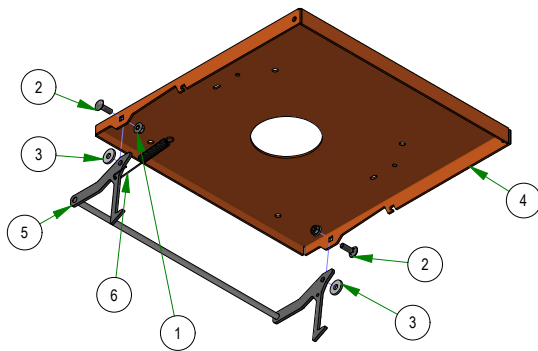

PARTS SECTION: Covers and Seat Subassemblies

Parts List				Parts List			
ITEM	QTY	PART NUMBER	DESCRIPTION	ITEM	QTY	PART NUMBER	DESCRIPTION
1	2	013-8049-00	5/16-18 NYLON INSERT FLANGE LOCKNUT ZINC	14	1	071-6065-11	RH Armrest-Selfskin Front Adj
2	2	018-8065-00	5/16-18 X 1 CARRIAGE BOLT (GR.8) ZINC	16	1	071-6065-12	LH Armrest-Selfskin Front Adj
3	2	019-6042-00	.360 ID X .983 OD X .120 THICK FLAT WASHER NYLON	17	1	071-6065-05	Weight Adjust Indicator Knob Assy
4	1	026-2019-00	R-SERIES SEAT PLATE	18	1	071-6065-06	4" Single Locking Track Kit
5	1	028-0090-00	Seat Latch Rod Assembly	19	1	071-6065-07	Delta Plunger Switch - N.O.
6	1	034-1025-00	Brake Spring	20	1	071-6065-10	Recliner Adjustment Knob-New
7	1	051-2025-66	3/16" Vinyl Tubing, 66" Long	21	1	071-6065-13	Bellows w/Hardware
8	3	051-8072-38	1/4" Vinyl Tubing 38" Long	22	1	071-6065-14	2" Retractable Belt Kit w/Spacers
9	1	067-0020-00	Carbon Canister	23	1	071-6065-17	Back Cover, 2025 Suspension Seat
10	6	072-8070-00	3/16 Vinyl Clamp	24	1	071-6065-18	Cushion Cover, 2025 Suspension Seat
11	2	072-8073-00	3/16" Vinyl Hose Clamp	25	1	079-3456-00	2024 R-Series Floorboard
12	1	073-8068-00	fuel line T	26	1	081-2024-00	24 R-Series Floorboard Matt v2
13	1	071-6065-04	Set of Armrests-SS Front Adj				

**026-2019-21
SEAT PLATE ASSEMBLY**