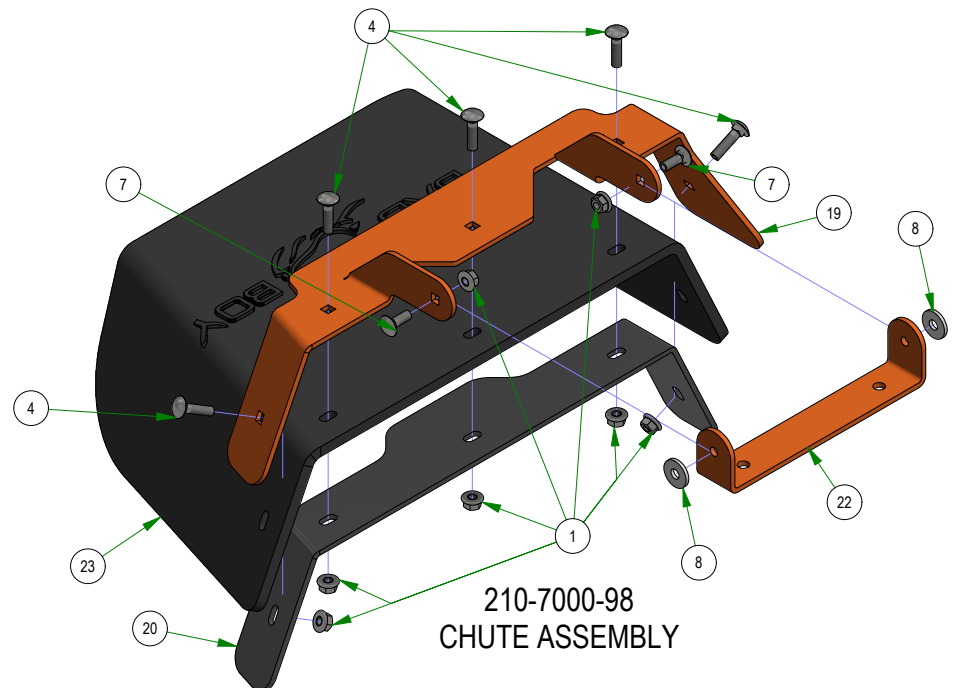

**037-4000-00
SPINDLE ASSEMBLY**

**210-7000-98
CHUTE ASSEMBLY**