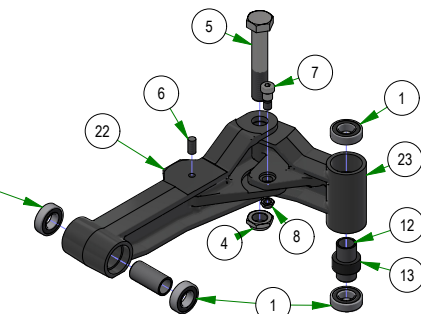

250-0033-03
LH FRONT SUSPENSION ARM
61" & 72" DECK