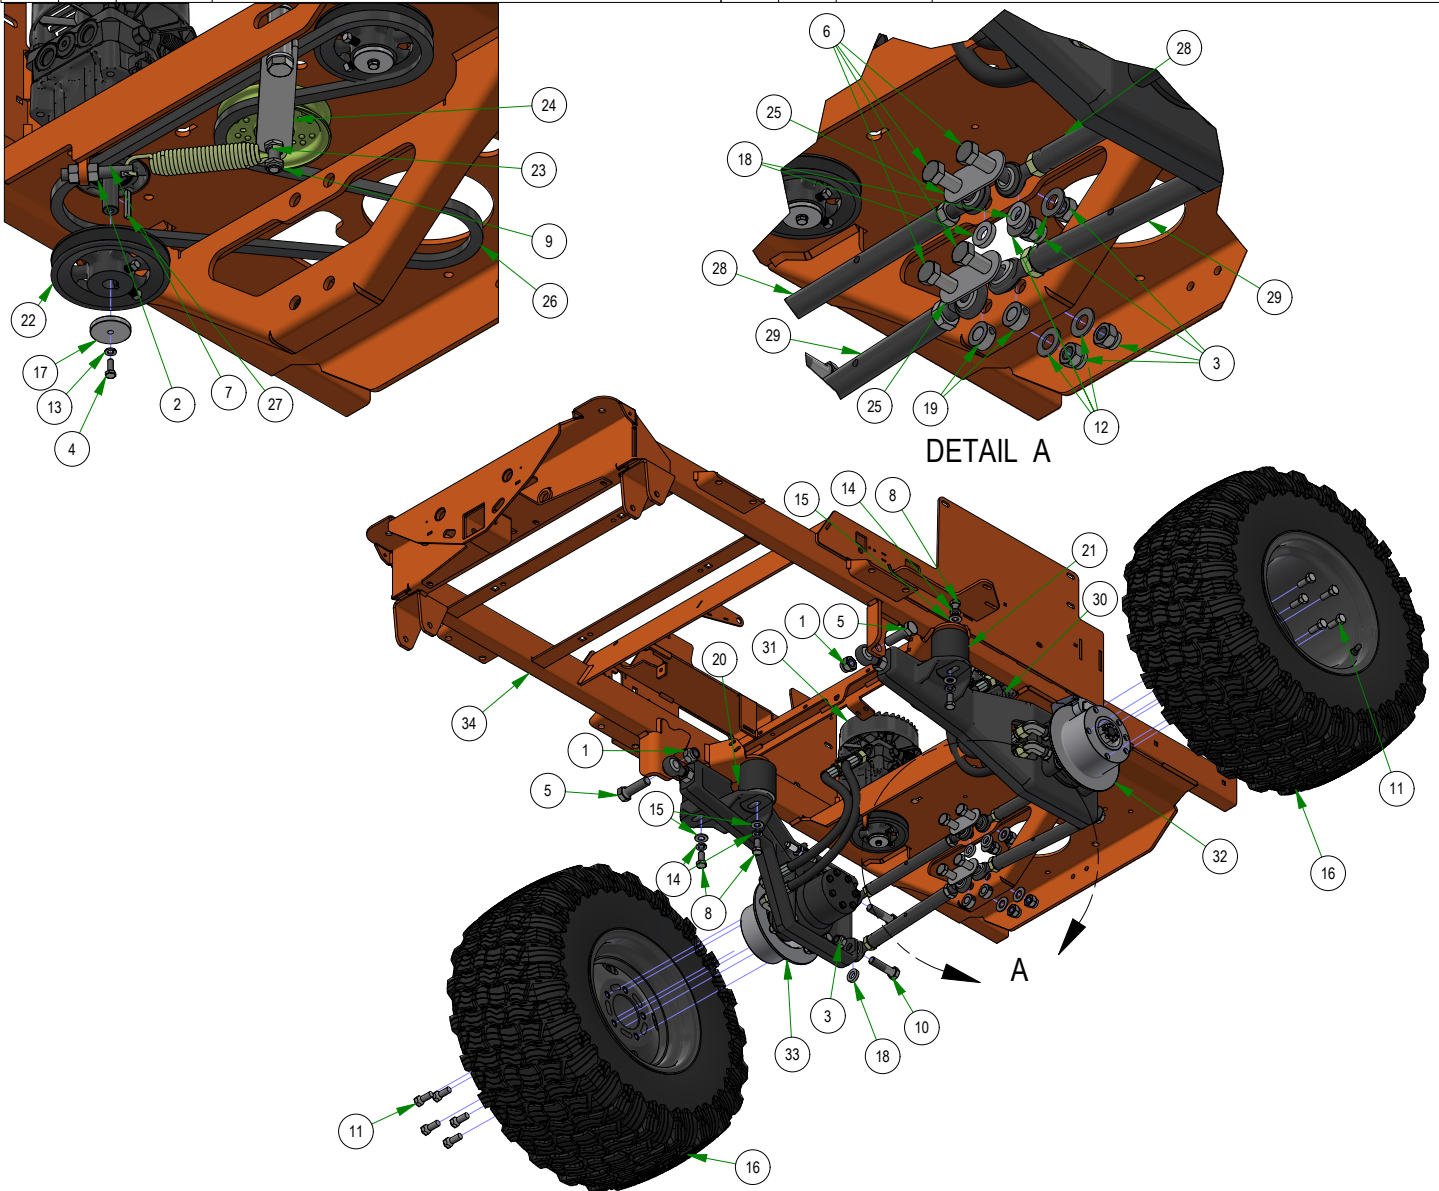

Parts List				Parts List			
ITEM	QTY	PART NUMBER	DESCRIPTION	ITEM	QTY	PART NUMBER	DESCRIPTION
1	2	013-0023-00	3/4-10 NYLON INSERT LOCKNUT ZINC	18	4	025-0071-00	Spacer 1.125OD x .625 ID x .250 Length
2	2	013-7018-00	1/2-13 HEX NUT ZINC	19	2	025-7020-00	5/8 SOLID SHAFT COLLAR (W/1 SET SCREW) ZINC
3	8	013-7021-00	5/8-11 NYLON INSERT LOCKNUT ZINC	20	2	032-8999-00	Vibration Mount-Blue Dot
4	2	018-0024-00	M6-1.0 X 16MM DIN 933 HEX TAP BOLT (CL 8.8) ZINC	21	2	032-9000-00	Vibration Mount-Green Dot
5	2	018-0045-00	3/4-10 X 2-1/2 HEX CAP SCREW (GR.5) ZINC	22	2	033-5011-00	5" PUMP PULLEY W/ SET SCREW
6	4	018-0049-00	5/8-11 X 2-3/4 HEX CAP SCREW (GR.5) ZINC	23	1	034-2020-00	Deck Idler Spring
7	1	018-2004-50	All Thread	24	1	039-0031-19	2019 Rogue Pump Idler Assy
8	8	018-2030-00	1/2-13 X 1 HEX CAP SCREW (GR.5) ZINC	25	2	039-2145-00	2019 Suspension Gusset Outlaw
9	1	018-4010-00	1/2-13 NYLON INSERT JAM LOCKNUT ZINC	26	1	041-8051-00	2019 Rogue Pump Belt 68"
10	4	018-6059-00	5/8-11 X 2-1/2 HEX CAP SCREW (GR.5) ZINC	27	2	042-5013-00	5MM X 36MM SQ MACHINERY KEY C1018 ROUNDED ENDS
11	10	018-7033-00	1/2-20 x 60° Lug Bolts Zinc Grade 8	28	2	048-6061-00	2019 Suspension Radius Rod Assembly
12	4	019-0009-00	5/8" Flat Washer SAE Spec Grade 8	29	2	048-6064-00	2019 Suspension Radius Rod Assembly
13	2	019-4008-00	1/4 SPLIT LOCKWASHER ZINC	30	1	067-8053-21	2021 LH ROGUE HYDRO TANK LINE ASSY
14	8	019-5007-00	1/2 SPLIT LOCKWASHER (GR.8) ZINC/YELLOW	31	1	067-8054-21	2021 RH ROGUE HYDRO TANK LINE ASSY
15	8	019-5702-00	1/2 SAE FLAT WASHER (1-1/16" OD) GR.8 ZINC YELLOW	32	1	070-0001-98	2019 Rouge Trailing Arm LH Assy
16	2	022-4090-00	2019 Assy-26x12-12 Reaper Turf -10.5" Rim	33	1	070-0002-98	2019 Rogue Trailing Arm RH Assy
17	2	025-0034-00	Rogue Pump washer	34	1	070-2305-00	2023 Rogue Frame - Painted