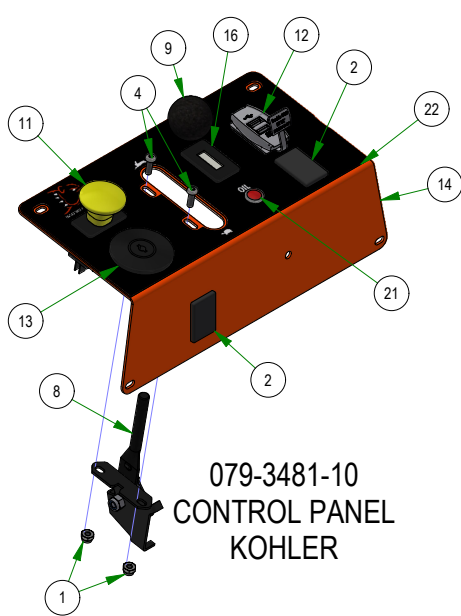

PARTS SECTION: Tanks and Fuel Lines

Parts List				Parts List			
ITEM	QTY	PART NUMBER	DESCRIPTION	ITEM	QTY	PART NUMBER	DESCRIPTION
1	1	051-8067-22	1/4" Fuel Line Hose	8	3	067-6070-00	Rollover Valve
2	1	051-8067-32	1/4" Fuel Line Hose	9	3	067-9901-00	Fuel Pick-up
3	4	051-8075-26	5/16" fuel line hose	10	3	067-9904-00	Fuel Cap
4	1	067-4080-00	Fuel Gauge with Grommet	11	1	067-9999-00	Electronic Fuel Gauge
5	3	067-6054-00	Roll Over Valve Grommet	12	4	072-8068-00	5/16 Fuel Line Clamp
6	2	067-6056-00	Fuel Gauge Grommet	13	4	072-8069-00	1/4 Fuel Hose Clamp
7	2	067-6058-00	3 Way Fuel Shut-Off Valve 5/16 x 5/16 x 1/4				

051-2019-29
FUEL LINE ASSEMBLY FX1000

051-2019-33
FUEL LINE ASSEMBLY
KOHLER
VANGUARD
FX1000 EFI

067-9960-60
LH FUEL TANK FOR DIGITAL DISPLAY

067-9950-50
RH FUEL TANK

067-9960-50
LH FUEL TANK

PARTS SECTION: Control Panels

Parts List				Parts List			
ITEM	QTY	PART NUMBER	DESCRIPTION	ITEM	QTY	PART NUMBER	DESCRIPTION
1	8	013-5019-00	10-24 NYLON INSERT LOCKNUT ZINC	13	4	077-8076-00	Ignition Switch
2	7	018-1040-00	Light Plug	14	3	079-3483-00	2022 Rebel Control Panel
3	4	018-2010-00	10-32 X 3/8 BUTTON SOCKET CAP SCREW 18-8 STAINLESS STEEL	15	1	083-4013-00	Tachometer
4	8	018-5200-00	10-24 X 5/8 BUTTON SOCKET CAP SCREW 18-8 STAINLESS STEEL	16	2	083-4050-00	Tachometer
5	4	019-0017-00	18-8 Stainless Steel External-Tooth Lock Washer	17	12.0 in	084-4016-00	SBR Rubber Trim
6	1	026-0431-00	Digital Display Control Panel	18	1	086-0018-00	2025 Display Screen
7	1	026-0432-00	Digital Display Control Panel Backer	19	2	086-1202-01	Relay Block Cover Replacement Kit
8	2	055-2012-00	Universal Throttle Head - 2012	20	8	086-1202-19	Relay
9	2	055-2013-00	Throttle Knob	21	3	089-1000-00	Oil Light
10	2	055-3001-00	Kawasaki \ Kohler Drive By Wire	22	3	091-4009-22	2022 Rebel/Rogue Control Panel Decal
11	4	056-8058-00	PTO Switch	23	1	091-4044-00	2025 Rogue Digital Display Control Panel Decal
12	4	077-2076-00	USB Port				