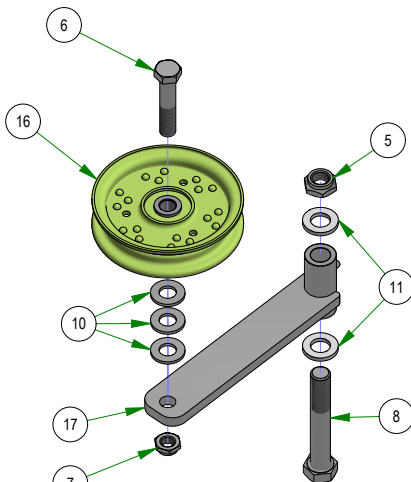

039-0031-19
REAR IDLER PULLEY ASSEMBLY