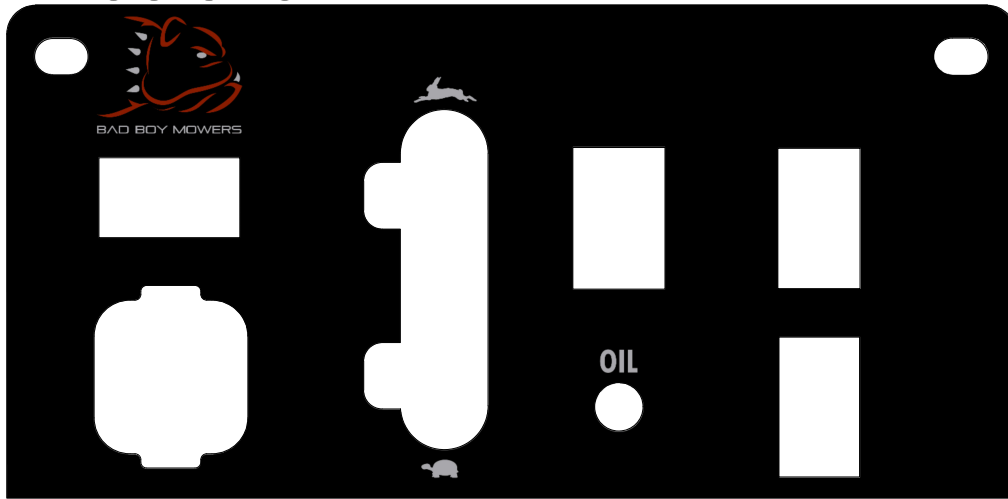

091-1020-00

Hydraulic Decal

091-3012-00

Danger Decal-Spindle/Discharge

091-3150-00
Outlaw Warning Decal

PARTS SECTION: Decals

091-4009-22
2022 Rebel/Rogue Control Panel Decal

091-4064-00
Patent Decal (ROGUE/RENEGADE)