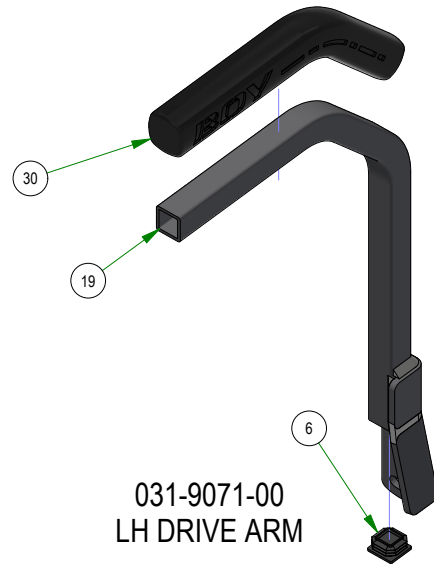

Parts List				Parts List			
ITEM	QTY	PART NUMBER	DESCRIPTION	ITEM	QTY	PART NUMBER	DESCRIPTION
1	2	013-0017-00	3/8-16 Half Jam Nut	17	4	031-0032-00	2019 Drive Arm Bushing
2	1	013-6049-00	5/16 RH Nut	18	2	031-0070-00	R Series Square Drive Arm Pivot
3	1	013-6050-00	5/16 LH Nut	19	1	031-9021-00	R Series Square Drive Arm LH Weldment
4	2	013-8050-00	1/2-13 NYLON INSERT FLANGE LOCKNUT ZINC	20	1	031-9022-00	R Series Square Drive Arm RH Weldment
5	2	014-5600-00	Fan Guard 6" - Fits Wheel	21	1	035-0004-01	2019 Outlaw Gen2 Xp Rod
6	2	014-9004-00	9565K52_Polyethylene Square Plug	22	1	048-3002-00	Spherical Rod End - Outlaw
7	2	015-9999-00	Hydro Fan - Light/Pup/Outlaw XP	23	1	048-3003-00	Spherical Rod End - Outlaw
8	2	018-0063-00	3/8-16 X 1 SOCKET SET SCREW (CUP POINT) PLAIN	24	2	051-8063-04	3/8" Clear Hose x 4 1/2"
9	2	018-7016-00	1/2-13 X 3 HEX CAP SCREW (GR.5) ZINC	25	2	051-8064-10	1/2 Clear Braided Hose Priced/Foot x 9.5"
10	4	019-8054-00	.505 ID X 1.000 OD X .125 THICK FLAT WASHER NYLON	26	2	063-8014-00	Hydraulic Filter
11	2	024-1200-00	ZT Fitting, 3/8 x 3/8 45 Degree, 4603-6-6	27	2	066-8050-22	Hydraulic Tank Cap W/Dipstick
12	4	024-2051-00	2019 Outlaw 45 Degree Pump Fitting #6802-10-08	28	1	067-8053-00	2019 Left Outlaw Gen2 Hydro Tank Suspension Only
13	2	024-5002-00	90 Degree Fitting, 1/2 x 3/4, 4601-8-8	29	1	067-8054-00	2019 Right Outlaw Gen2 Hydro Tank Suspension Only
14	2	024-6034-00	1/4 DRIVE-TYPE STRAIGHT GREASE FITTING ZINC YELLOW)	30	2	069-4014-00	R-Series Square Drive Grip
15	1	031-0030-10	2019 Drive Arm Actuator right - Weldment	31	4	072-8065-00	3/8" Hose Clamp
16	1	031-0031-10	2019 Drive Arm Actuator left - Weldment	32	4	072-8066-00	1/2 Hose Clamp