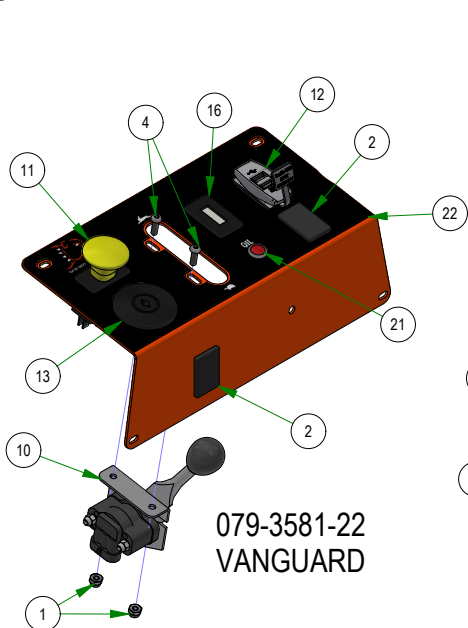

PARTS SECTION: Tanks and Fuel Lines

Parts List				Parts List			
ITEM	QTY	PART NUMBER	DESCRIPTION	ITEM	QTY	PART NUMBER	DESCRIPTION
1	1	051-8067-22	1/4" Fuel Line Hose	8	3	067-6070-00	Rollover Valve
2	1	051-8067-32	1/4" Fuel Line Hose	9	3	067-9901-00	Fuel Pick-up
3	4	051-8075-26	5/16" fuel line hose	10	3	067-9904-00	Fuel Cap
4	1	067-4080-00	Fuel Gauge with Grommet	11	1	067-9999-00	Electronic Fuel Gauge
5	3	067-6054-00	Roll Over Valve Grommet	12	4	072-8068-00	5/16 Fuel Line Clamp
6	2	067-6056-00	Fuel Gauge Grommet	13	4	072-8069-00	1/4 Fuel Hose Clamp
7	2	067-6058-00	3 Way Fuel Shut-Off Valve 5/16 x 5/16 x 1/4				

051-2019-29
FUEL LINE ASSEMBLY FX1000

051-2019-33
FUEL LINE ASSEMBLY
KOHLER
VANGUARD
FX1000 EFI

067-9960-60
LH FUEL TANK FOR DIGITAL DISPLAY

067-9950-50
RH FUEL TANK

067-9960-50
LH FUEL TANK

PARTS SECTION: Control Panels

Parts List				Parts List			
ITEM	QTY	PART NUMBER	DESCRIPTION	ITEM	QTY	PART NUMBER	DESCRIPTION
1	8	013-5019-00	10-24 NYLON INSERT LOCKNUT ZINC	13	4	077-8076-00	Ignition Switch
2	7	018-1040-00	Light Plug	14	3	079-3483-00	2022 Rebel Control Panel
3	4	018-2010-00	10-32 X 3/8 BUTTON SOCKET CAP SCREW 18-8 STAINLESS STEEL	15	1	083-4013-00	Tachometer
4	8	018-5200-00	10-24 X 5/8 BUTTON SOCKET CAP SCREW 18-8 STAINLESS STEEL	16	2	083-4050-00	Tachometer
5	4	019-0017-00	18-8 Stainless Steel External-Tooth Lock Washer	17	12.0 in	084-4016-00	SBR Rubber Trim
6	1	026-0431-00	Digital Display Control Panel	18	1	086-0018-00	2025 Display Screen
7	1	026-0432-00	Digital Display Control Panel Backer	19	2	086-1202-01	Relay Block Cover Replacement Kit
8	2	055-2012-00	Universal Throttle Head - 2012	20	8	086-1202-19	Relay
9	2	055-2013-00	Throttle Knob	21	3	089-1000-00	Oil Light
10	2	055-3001-00	Kawasaki \ Kohler Drive By Wire	22	3	091-4009-22	2022 Rebel/Rogue Control Panel Decal
11	4	056-8058-00	PTO Switch	23	1	091-4044-00	2025 Rogue Digital Display Control Panel Decal
12	4	077-2076-00	USB Port				