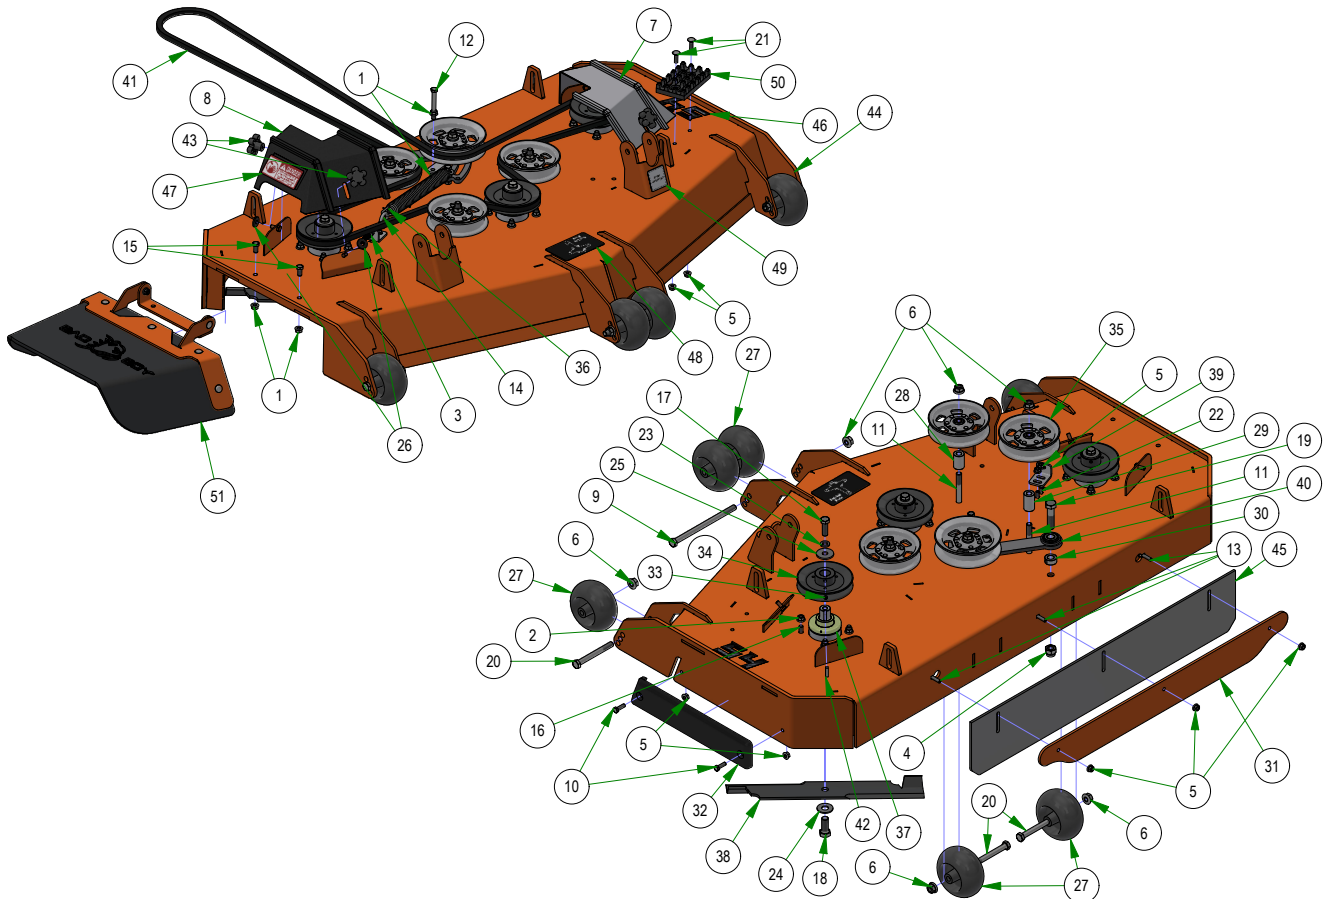

Parts List				Parts List			
ITEM	QTY	PART NUMBER	DESCRIPTION	ITEM	QTY	PART NUMBER	DESCRIPTION
1	4	013-5201-00	3/8-16 HEX SERRATED FLANGE NUT HARD/ZINC	27	6	022-1001-00	2019 Deck Wheel
2	12	013-5202-00	3/8-16 NYLON INSERT FLANGE LOCKNUT (GR.F) ZINC	28	2	025-5338-00	.502 ID X .750 OD X 1.500 Long Spacer
3	2	013-6014-00	3/8-16 HEX NUT ZINC	29	1	025-5339-00	1 3/4" Pulley Spacer
4	1	013-7021-00	5/8-11 NYLON INSERT LOCKNUT ZINC	30	1	025-7020-00	5/8 SOLID SHAFT COLLAR (W/1 SET SCREW) ZINC
5	9	013-8049-00	5/16-18 NYLON INSERT FLANGE LOCKNUT ZINC	31	1	026-0234-00	61 Bolt in Baffle Deck v2 Stripping Plate
6	8	013-8050-00	1/2-13 NYLON INSERT FLANGE LOCKNUT ZINC	32	1	029-7036-00	REVISED TRIM BUMPER_20180226
7	1	014-5050-00	2019 54" Left Outlaw Gen2 Pulley Cover	33	3	030-0050-00	5/16-24 X 1/4 SOCKET SET SCREW (CUP PT) PLAIN
8	1	014-5051-00	2019 54" Right Outlaw Gen2 Pulley Cover	34	3	033-6006-00	5.25" Deck Spindle Pulley
9	1	018-0046-00	1/2-13 X 8 HEX CAP SCREW GR 5 ZINC	35	3	033-7201-25	5-3/4 Idler Pulley
10	2	018-2007-00	5/16-18 X 1 HEX CAP SCREW (GR.5) ZINC	36	1	034-2030-00	2019 Outlaw Gen2 Deck Spring
11	3	018-2018-00	1/2-13 X 3-1/2 HEX FLANGE BOLT (GR.8) ZINC	37	3	037-4000-00	OUTLAW SPINDLE ASSEMBLY
12	1	018-4700-00	3/8-16 X 3 HEX CAP SCREW (GR.5) ZINC	38	3	038-0001-00	54" Fusion Blade for Avenger/ZT/Mav/Outlaw/Revolt
13	3	018-4703-00	5/16-18 X 1-1/4 CARRIAGE BOLT ZINC	39	1	039-0144-00	2019 Deck Eye Bolt Tab
14	1	018-4707-00	4" 3/8-16 Eye Bolt	40	1	039-6946-18	2019 Rebel Rogue Deck Idler
15	2	018-5250-00	3/8-16 X 3/4 HEX CAP SCREW (GR.5) ZINC	41	1	041-1650-00	B165 Belt-60 54" deck Outlaw
16	12	018-6012-00	3/8-16 X 1-1/2 HEX CAP SCREW (GR.5) ZINC	42	3	042-6030-00	1/4 X 1 SQ MACHINERY KEY 1018 STL PLN
17	3	018-6019-00	1/2-20 X 1-1/2 HEX CAP SCREW (GR.5) ZINC	43	4	045-6043-00	5/16" Knob
18	3	018-6020-00	5/8-18 X 1-1/2 HEX CAP SCREW (GR.8) ZINC YELLOW	44	1	060-5551-19	2019 Sloped 54" Deck
19	1	018-6059-00	5/8-11 X 2-1/2 HEX CAP SCREW (GR.5) ZINC	45	1	084-5004-00	R Series Rubber For Deck
20	4	018-7050-00	1/2-13 X 4-1/2 HEX CAP SCREW (GR.5) ZINC	46	1	091-0504-00	54" Deck Decal
21	2	018-8065-00	5/16-18 X 1 CARRIAGE BOLT (GR.8) ZINC	47	2	091-3012-00	Danger Decal-Spindle/Discharge
22	2	018-8066-00	5/16-18 X 7/8 CARRIAGE BOLT ZINC	48	1	091-4036-00	2019 Rebel & Rogue Deck Belt Route Decal
23	3	019-5007-00	1/2 SPLIT LOCKWASHER (GR.8) ZINC/YELLOW	49	1	091-8001-00	Deck Impact Patent Decal 9591803
24	3	019-5038-00	5/8 USS FLAT WASHER (1-3/4" OD) GR.8 ZINC YELLOW	50	1	099-7000-00	Deck Step Assembly
25	3	019-6020-00	1/2 BELLEVILLE WASHER (1-5/8 OD X .140 THK) ZINC	51	1	210-7000-98	2019 Outlaw Gen2 Chute Assembly
26	4	019-6050-00	.360 ID X .983 OD X .120 THICK FLAT WASHER NYLON BLACK