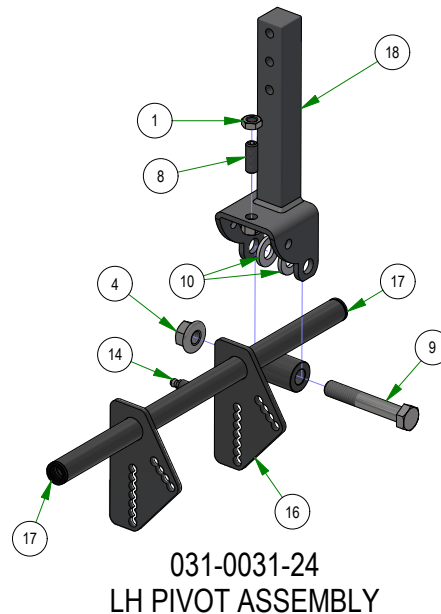

Parts List				Parts List			
ITEM	QTY	PART NUMBER	DESCRIPTION	ITEM	QTY	PART NUMBER	DESCRIPTION
1	2	013-0017-00	3/8-16 Half Jam Nut	17	4	031-0032-00	2019 Drive Arm Bushing
2	1	013-6049-00	5/16 RH Nut	18	2	031-0070-00	R Series Square Drive Arm Pivot
3	1	013-6050-00	5/16 LH Nut	19	1	031-9021-00	R Series Square Drive Arm LH Weldment
4	2	013-8050-00	1/2-13 NYLON INSERT FLANGE LOCKNUT ZINC	20	1	031-9022-00	R Series Square Drive Arm RH Weldment
5	2	014-5600-00	Fan Guard 6" - Fits Wheel	21	1	035-0004-01	2019 Outlaw Gen2 Xp Rod
6	2	014-9004-00	9565K52_Polyethylene Square Plug	22	1	048-3002-00	Spherical Rod End - Outlaw
7	2	015-9999-00	Hydro Fan - Light/Pup/Outlaw XP	23	1	048-3003-00	Spherical Rod End - Outlaw
8	2	018-0063-00	3/8-16 X 1 SOCKET SET SCREW (CUP POINT) PLAIN	24	2	051-8063-04	3/8" Clear Hose x 4 1/2"
9	2	018-7016-00	1/2-13 X 3 HEX CAP SCREW (GR.5) ZINC	25	2	051-8064-10	1/2 Clear Braided Hose Priced/Foot x 9.5"
10	4	019-8054-00	.505 ID X 1.000 OD X .125 THICK FLAT WASHER NYLON	26	2	063-8014-00	Hydraulic Filter
11	2	024-1200-00	ZT Fitting, 3/8 x 3/8 45 Degree, 4603-6-6	27	2	066-8050-22	Hydraulic Tank Cap W/Dipstick
12	4	024-2051-00	2019 Outlaw 45 Degree Pump Fitting #6802-10-08	28	1	067-8053-00	2019 Left Outlaw Gen2 Hydro Tank Suspension Only
13	2	024-5002-00	90 Degree Fitting, 1/2 x 3/4, 4601-8-8	29	1	067-8054-00	2019 Right Outlaw Gen2 Hydro Tank Suspension Only
14	2	024-6034-00	1/4 DRIVE-TYPE STRAIGHT GREASE FITTING ZINC YELLOW)	30	2	069-4014-00	R-Series Square Drive Grip
15	1	031-0030-10	2019 Drive Arm Actuator right - Weldment	31	4	072-8065-00	3/8" Hose Clamp
16	1	031-0031-10	2019 Drive Arm Actuator left - Weldment	32	4	072-8066-00	1/2 Hose Clamp