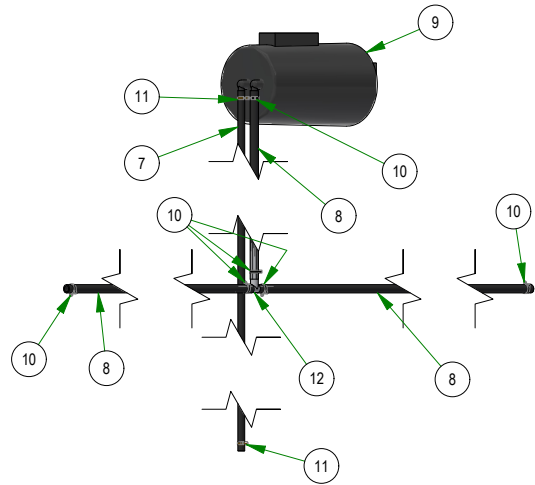

**067-0020-19
EPA CANISTER ASSEMBLY**