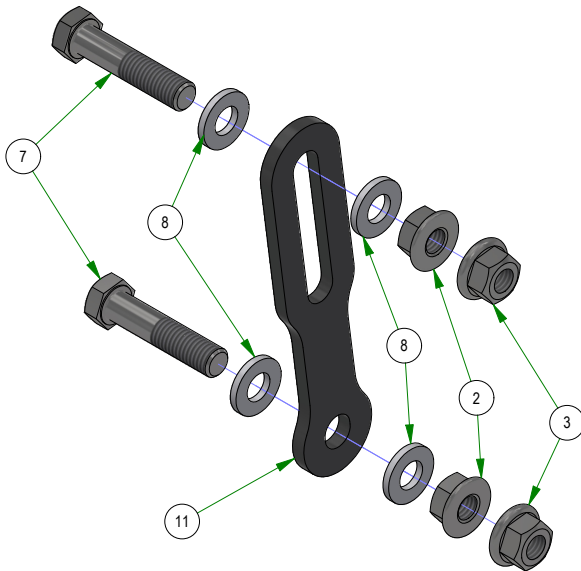

**017-9075-00
PILLOW BLOCK ASSEMBLY**

**039-2125-17
DECK HANGER**