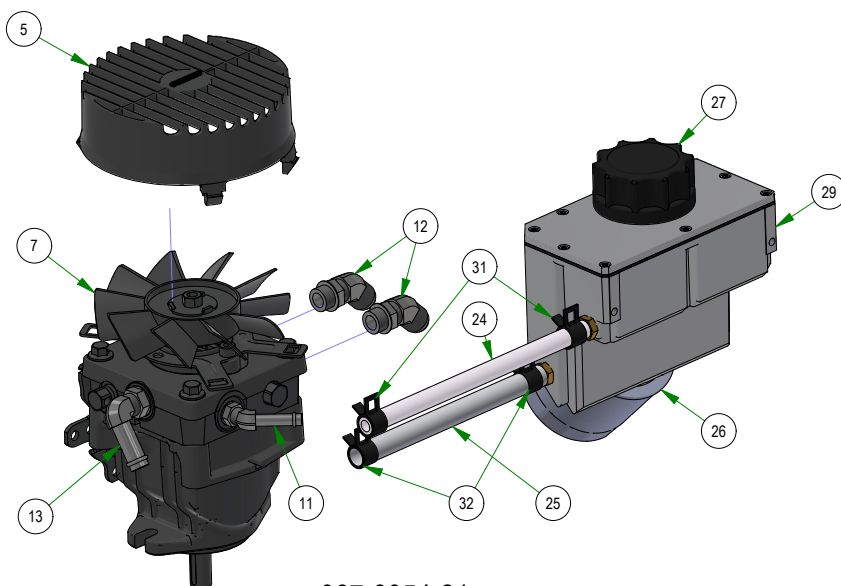

067-8054-21
RH PUMP ASSEMBLY