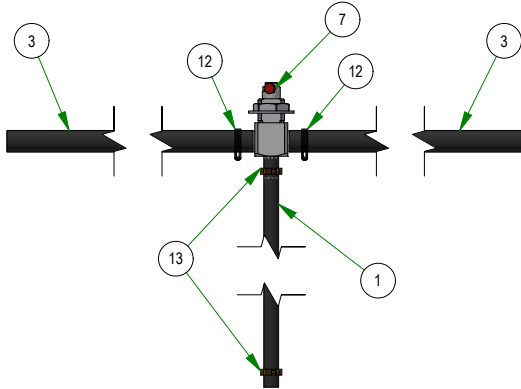

PARTS SECTION: Tanks and Fuel Lines

Parts List				Parts List			
ITEM	QTY	PART NUMBER	DESCRIPTION	ITEM	QTY	PART NUMBER	DESCRIPTION
1	1	051-8067-22	1/4" Fuel Line Hose	8	3	067-6070-00	Rollover Valve
2	1	051-8067-32	1/4" Fuel Line Hose	9	3	067-9901-00	Fuel Pick-up
3	4	051-8075-26	5/16" fuel line hose	10	3	067-9904-00	Fuel Cap
4	1	067-4080-00	Fuel Gauge with Grommet	11	1	067-9999-00	Electronic Fuel Gauge
5	3	067-6054-00	Roll Over Valve Grommet	12	4	072-8068-00	5/16 Fuel Line Clamp
6	2	067-6056-00	Fuel Gauge Grommet	13	4	072-8069-00	1/4 Fuel Hose Clamp
7	2	067-6058-00	3 Way Fuel Shut-Off Valve 5/16 x 5/16 x 1/4				

051-2019-29
FUEL LINE ASSEMBLY FX1000