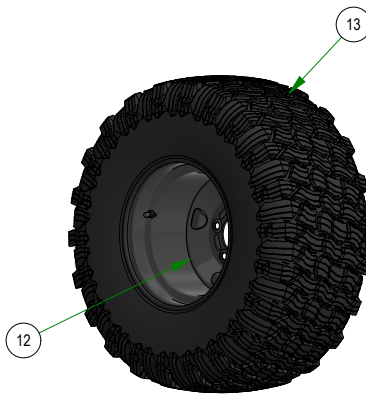

022-4091-00
REAR WHEEL ASSEMBLY
54" DECK