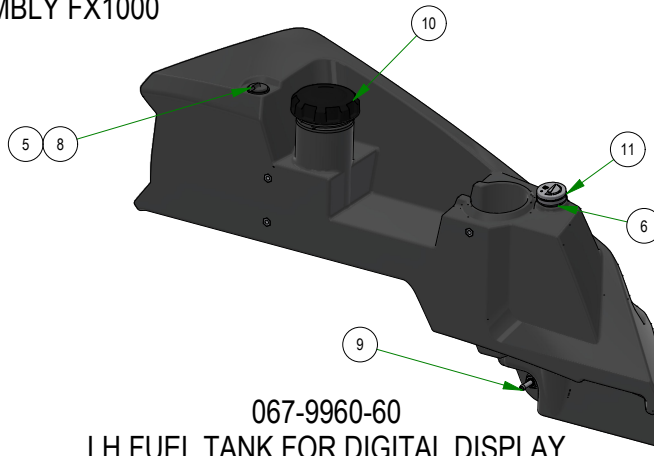

067-9960-60
LH FUEL TANK FOR DIGITAL DISPLAY