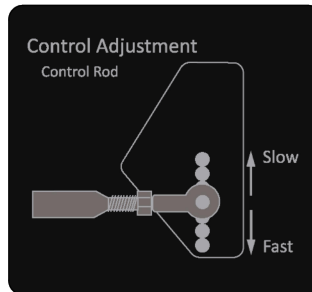

2018 LH/RH Steering Control Decal Roll

091-4038-00

Control Adj. Control Rod Decal