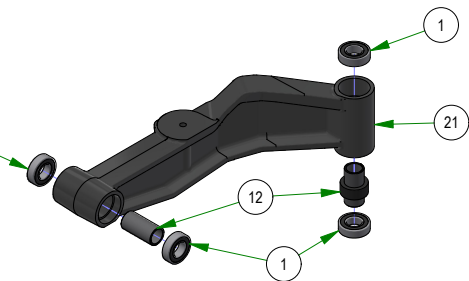

250-0032-54
LH FRONT SUSPENSION ARM
54" DECK