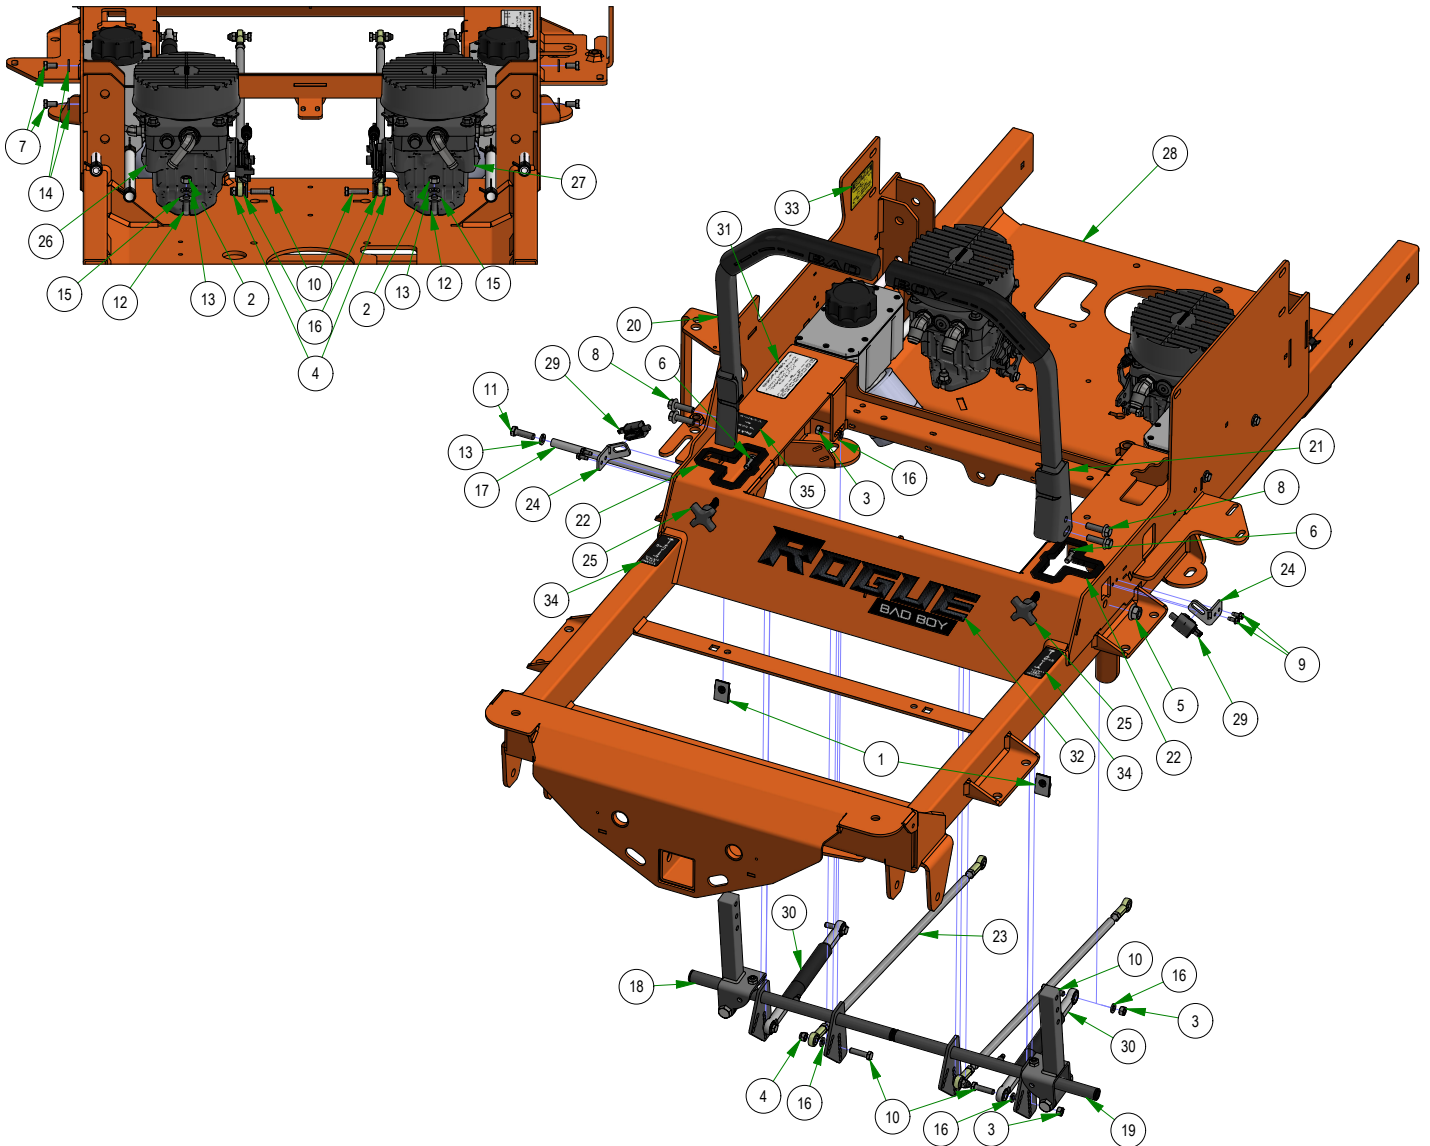

**017-9075-00
PILLOW BLOCK ASSEMBLY**

**039-2125-17
DECK HANGER**

**028-0015-19
DECK HEIGHT CAM ASSEMBLY**

PARTS SECTION: Drive Arms

Parts List				Parts List			
ITEM	QTY	PART NUMBER	DESCRIPTION	ITEM	QTY	PART NUMBER	DESCRIPTION
1	2	013-0021-00	Extruded Nut 3/8"-16 3/4" Hole Center With Patch	19	1	031-0031-24	R Series Square Drive Arm Actuator LH Assembly
2	4	013-6014-00	3/8-16 HEX NUT ZINC	20	1	031-9070-00	R Series Square Drive Arm RH Assembly
3	4	013-8043-00	5/16-18 HEX NUT ZINC	21	1	031-9071-00	R Series Square Drive Arm LH Assembly
4	4	013-8047-00	5/16-18 NYL INS L/N ZC	22	2	032-0002-00	Snap-in Drive Arm Bushing
5	1	013-8050-00	1/2-13 NYLON INSERT FLANGE LOCKNUT ZINC	23	2	035-0004-00	2019 Outlaw Gen2 XP Push Rod Assembly
6	2	013-9002-00	5/16-18 HEX SERRATED FLANGE NUT HARD/ZINC	24	2	039-2163-00	Push In Arm Safety Switch R Series Bracket
7	4	018-0068-00	5/16-18 x 5/8 Hex Bolt	25	2	057-5800-00	Speed Limiting Knob 3/8-16X 3"
8	4	018-0078-00	3/8-16 X 1 1/4 HEX WASHER UNSLOT MACHINE SCREW ZINC GR5	26	1	067-8053-21	2021 LH ROGUE HYDRO TANK LINE ASSY
9	4	018-1080-00	12-24 X 1/2 HEX WASHER UNLSOT F TCS ZINC	27	1	067-8054-21	2021 RH ROGUE HYDRO TANK LINE ASSY
10	10	018-2006-00	5/16-18 X 1-1/4 HEX C/S (GR.5) ZC	28	1	070-2305-00	2023 Rogue Frame - Painted
11	1	018-5040-00	3/8-16 X 1-1/4 HEX CAP SCREW (GR.5) ZINC	29	2	077-8075-00	Rail Mount Safety Switch
12	4	018-6012-00	3/8-16 X 1-1/2 HEX CAP SCREW (GR.5) ZINC	30	2	087-0002-00	2019 SROID Damper With Spherical Rod Ends
13	5	019-5037-00	3/8 SPLIT LOCKWASHER ZINC	31	1	091-0015-24	2024 EPA Build Date Punch Decal
14	4	019-7040-00	1/4 USS FLAT WASHER (3/4 OD) ZINC	32	1	091-0516-00	Rogue back Plate & Front Decal
15	4	019-8044-00	5/16 USS FLAT WASHER (7/8 OD) ZINC	33	2	091-1020-00	Hydraulic Decal
16	8	019-8051-00	5/16 SPLIT LOCKWASHER ZINC	34	1	091-1114-00	2018 LH/RH Steering Control Decal Roll
17	1	028-0051-00	2019 Steering Actuator Rod	35	1	091-4037-00	2019 Deck Release Decal
18	1	031-0030-24	R Series Square Drive Arm Actuator RH Assembly				