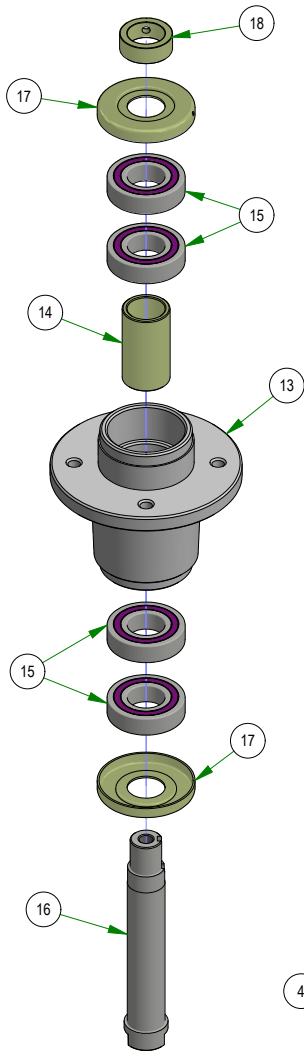

PARTS SECTION: Deck Subassemblies

Parts List				Parts List			
ITEM	QTY	PART NUMBER	DESCRIPTION	ITEM	QTY	PART NUMBER	DESCRIPTION
2	2	013-5201-00	3/8-16 HEX SERRATED FLANGE NUT HARD/ZINC	13	1	037-4000-01	4000 Series Spindle Housing
1	7	013-8049-00	5/16-18 NYLON INSERT FLANGE LOCKNUT ZINC	14	1	037-4002-00	4000 Series Spindle Spacer
3	1	013-8050-00	1/2-13 NYLON INSERT FLANGE LOCKNUT ZINC	15	4	037-6023-00	Bearing - 6206
4	5	018-4703-00	5/16-18 X 1-1/4 CARRIAGE BOLT ZINC	16	1	037-6026-00	Spindle Shaft
5	1	018-6012-00	3/8-16 X 1-1/2 HEX CAP SCREW (GR.5) ZINC	17	2	037-8002-00	Spindle Dust Cap
6	1	018-6036-00	1/2-13 X 2-3/4 HEX CAP SCREW (GR.5) ZINC	18	1	037-9050-00	Locking Collar w/ 1/4"-20 Set Screw
7	2	018-8066-00	5/16-18 X 7/8 CARRIAGE BOLT ZINC	19	1	039-4893-00	2019 Upper Chute Bracket
8	2	019-6042-00	.360 ID X .983 OD X .120 THICK FLAT WASHER NYLON	20	1	039-4894-00	2019 Lower Chute Bracket
9	2	022-7009-00	Ball Bearing w/Retainer, 99502H-NR, .625 Bore x 1.375 OD x .4375 Width	21	1	039-6946-10	2019 Deck Belt Tensioner
10	1	025-5203-00	.51 ID X .75 OD X .75 LGTH SOLID SPACER ZINC	22	1	206-6018-00	2019 Chute Hanger
11	1	026-0167-00	Belt Tensioner Retainer Plate	23	1	210-6025-00	2019 Belted Chute with Logo
12	1	033-8050-00	5" Idler Pulley