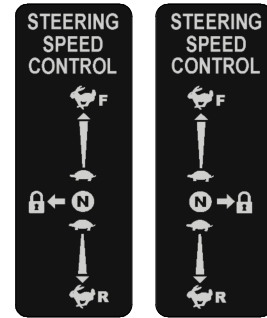

PARTS SECTION: Decals

091-4063-00

Flying Bulldog Front Bumper Decal

091-0504-00
54" Deck Decal

091-0506-00
61" Deck Decal

091-0507-00
72" Deck Decal

091-1114-00

2018 LH/RH Steering Control Decal Roll