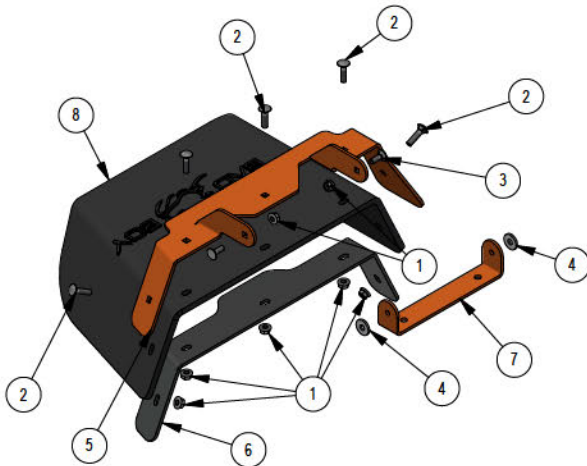

037-4000-00 Spindle All Decks			
ITEM	QTY	PART NUMBER	DESCRIPTION
1	1	037-4000-01	4000 Series Spindle Housing
2	1	037-4002-00	4000 Series Spindle Spacer
3	1	037-9050-00	Locking Collar w/ 1/4"-20 Set Screw
4	2	037-8002-00	Spindle Dust Cap
5	1	037-6026-00	Spindle Shaft
6	4	037-6023-00	Bearing - 6206

039-6945-20 For 61"-72"			
ITEM	QTY	PART NUMBER	DESCRIPTION
1	1	013-8050-00	1/2-13 NYLON INSERT FLANGE LOCKNUT ZINC
2	1	014-4005-07	61" Revolt Idler Pulley Cover- Raw
3	1	018-0051-00	1/2-13 X 3-3/4 HEX CAP SCREW (GR.5) ZINC
4	1	025-5203-00	.51 ID X .75 OD X .75 LGTH SOLID SPACER ZINC
5	1	025-5337-00	SPACER
6	1	033-8050-00	5" Idler Pulley
7	1	039-6945-00	Deck Idler

048-8000-00 All Decks			
ITEM	QTY	PART NUMBER	DESCRIPTION
1	1	013-0030-00	Hex Nut M20-2.5
2	1	013-0031-00	Hex Nut M20-2.5 Left Hand Threads Gold Plated
3	2	024-0001-00	1/4-28 Grease Fitting
4	4	032-2000-00	Polyurethane Bushing
5	2	032-2001-00	Sleeve
6	1	048-8020-00	2024 Tumbuckle Body
7	1	048-8021-00	Tumbuckle End Right-Handed Thread
8	1	048-8022-00	Tumbuckle End Left-Handed Thread

PARTS SECTION: Deck Subassemblies

210-7000-98 All Decks				
ITEM	QTY	PART NUMBER	DESCRIPTION	
1	7	013-8049-00	5/16-18 NYLON INSERT FLANGE LOCKNUT ZINC	
2	5	018-4703-00	5/16-18 X 1-1/4 CARRIAGE BOLT ZINC	
3	2	018-8066-00	5/16-18 X 7/8 CARRIAGE BOLT ZINC	
4	2	019-6042-00	.360 ID X .983 OD X .120 THICK FLAT WASHER NYLON	
5	1	039-4893-00	2019 Upper Chute Bracket	
6	1	039-4894-00	2019 Lower Chute Bracket	
7	1	206-6018-00	2019 Chute Hanger	
8	1	210-6025-00	2019 Belted Chute with Logo	