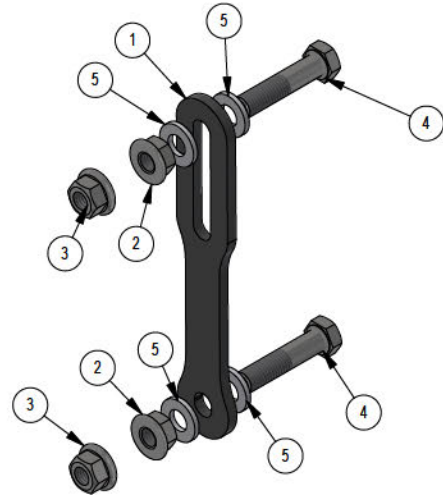

039-0245-23 Rear All				
ITEM	QTY	PART NUMBER	DESCRIPTION	
1	1	039-0245-00	2023 Stand-On Rear Deck HangerV2	
2	2	013-5300-00	1/2-13 HEX SERRATED FLANGE NUT HARD/ZINC	
3	2	013-8050-00	1/2-13 NYLON INSERT FLANGE LOCKNUT ZINC	
4	2	018-6037-00	1/2-13 X 2-1/4 HEX CAP SCREW (GR.5) ZINC	
5	4	019-8054-00	.505 ID X 1.000 OD X .125 THICK FLAT WASHER NYLON