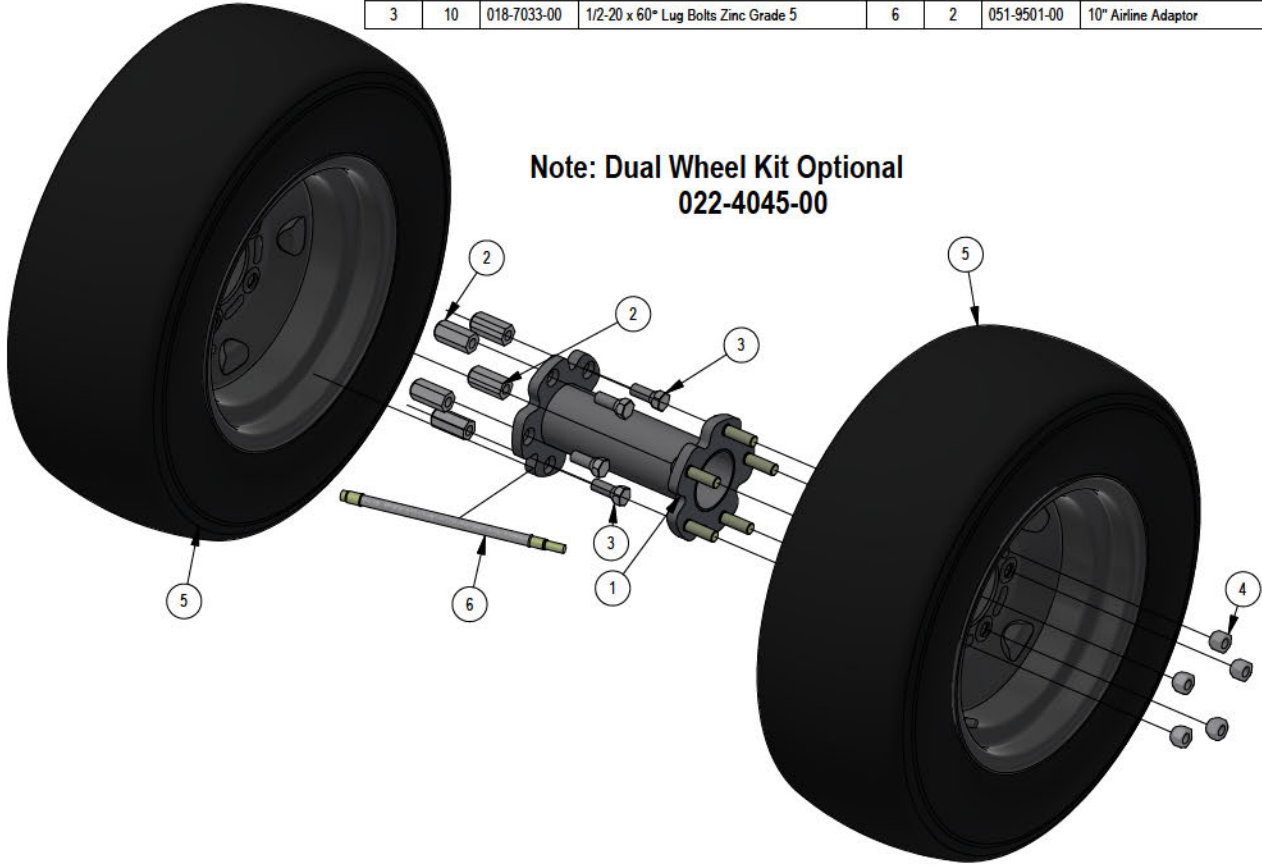

PARTS SECTION: Wheel & Tire

Parts List				Parts List			
ITEM	QTY	PART NUMBER	DESCRIPTION	ITEM	QTY	PART NUMBER	DESCRIPTION
1	2	039-0263-00	Wheel spacer weldment	4	10	013-3000-00	Acom Lug Nut
2	10	013-3002-00	Acom Nut 1.2-20x1.75	5	4	022-4040-00	23x9-12 Reaper Turf Tire & Wheel Assembly
3	10	018-7033-00	1/2-20 x 60* Lug Bolts Zinc Grade 5	6	2	051-9501-00	10" Airline Adaptor

022-4070-00
12 x 12 Black Wheel