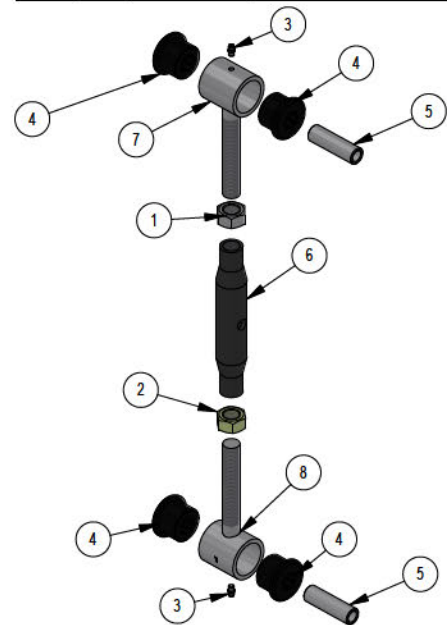

PARTS SECTION: Deck Subassemblies

039-6945-19 FOR 54"			
ITEM	QTY	PART NUMBER	DESCRIPTION
1	1	013-8050-00	1/2-13 NYLON INSERT FLANGE LOCKNUT ZINC
2	1	018-7016-00	1/2-13 X 3 HEX CAP SCREW (GR.5) ZINC
3	1	025-5337-00	SPACER
4	1	033-8050-00	5" Idler Pulley
5	1	039-6945-00	Deck Idler

037-4000-00 Spindle All Decks			
ITEM	QTY	PART NUMBER	DESCRIPTION
1	1	037-4000-01	4000 Series Spindle Housing
2	1	037-4002-00	4000 Series Spindle Spacer
3	1	037-9050-00	Locking Collar w/ 1/4"-20 Set Screw
4	2	037-8002-00	Spindle Dust Cap
5	1	037-6026-00	Spindle Shaft
6	4	037-6023-00	Bearing - 6206

048-8000-00 All Decks			
ITEM	QTY	PART NUMBER	DESCRIPTION
1	1	013-0030-00	Hex Nut M20-2.5
2	1	013-0031-00	Hex Nut M20-2.5 Left Hand Threads Gold Plated
3	2	024-0001-00	1/4-28 Grease Fitting
4	4	032-2000-00	Polyurethane Bushing
5	2	032-2001-00	Sleeve
6	1	048-8020-00	2024 Tumbuckle Body
7	1	048-8021-00	Tumbuckle End Right-Handed Thread
8	1	048-8022-00	Tumbuckle End Left-Handed Thread