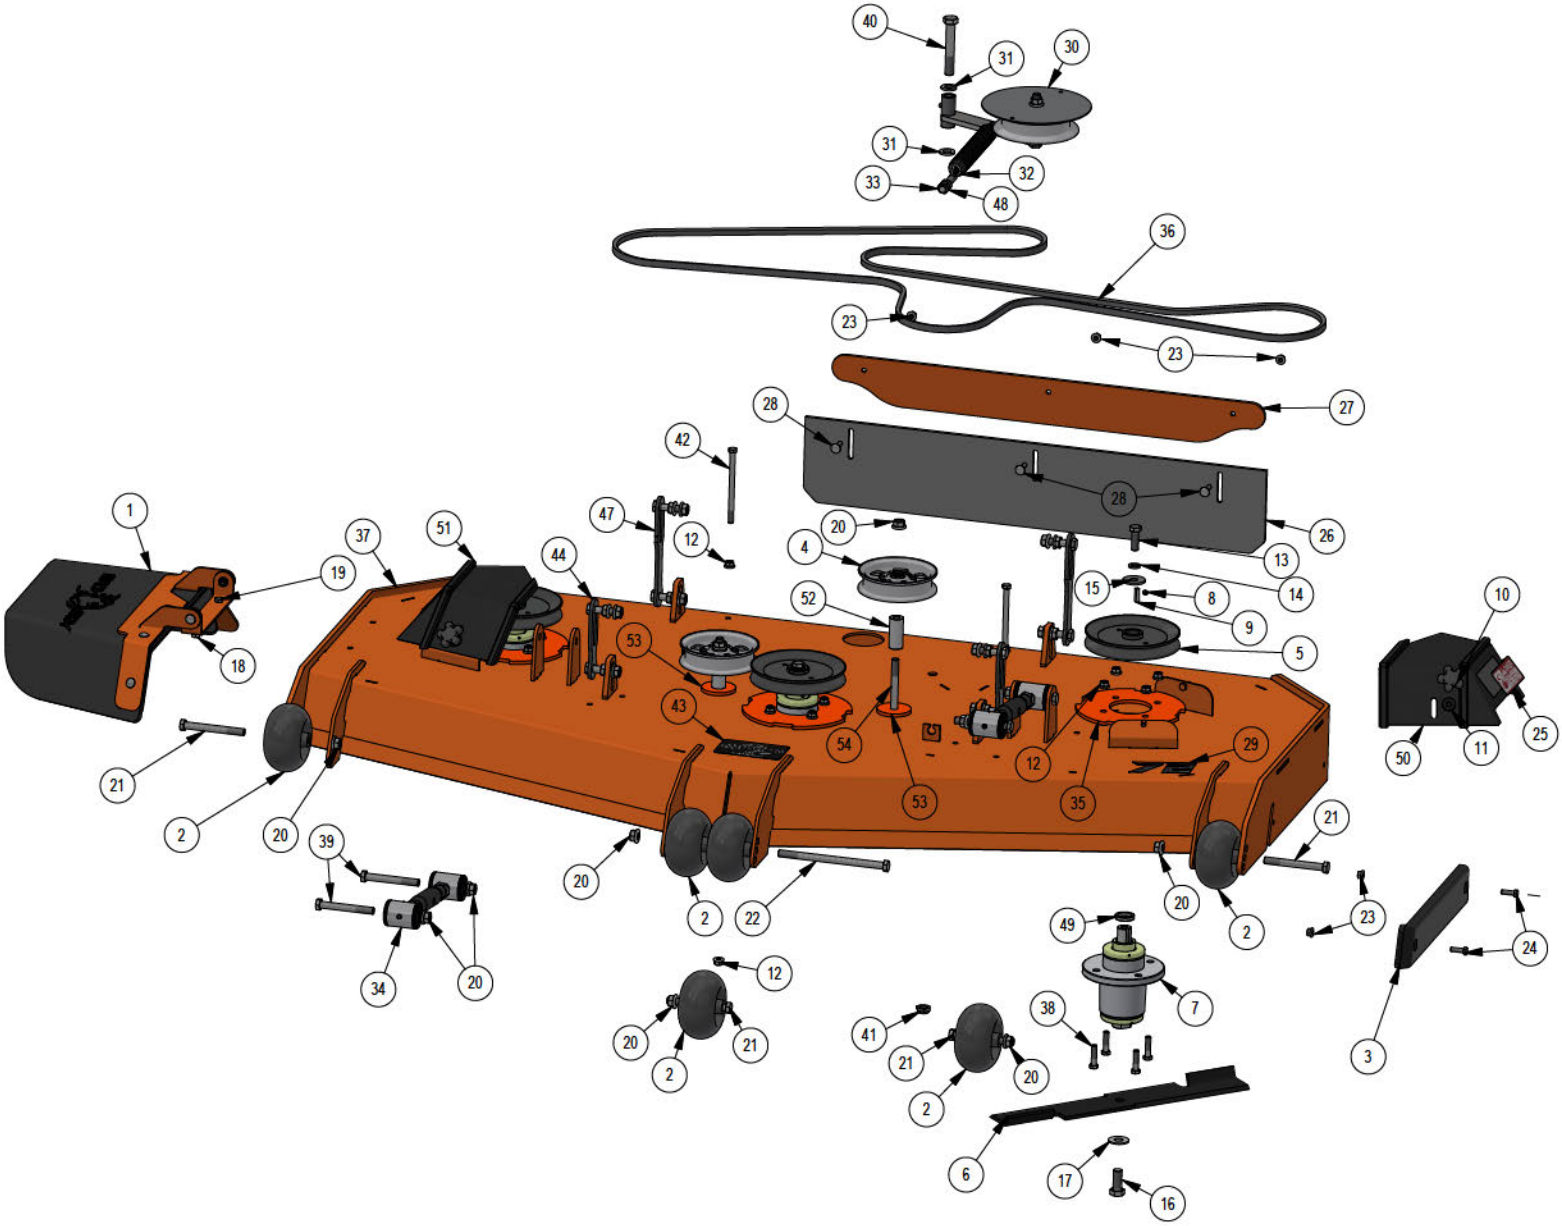

PARTS SECTION: 72" Deck

PARTS SECTION: 72" Deck

Parts List				Parts List			
ITEM	QTY	PART NUMBER	DESCRIPTION	ITEM	QTY	PART NUMBER	DESCRIPTION
1	1	210-7000-98	2019 Outlaw Gen2 Chute Assembly	28	3	018-4703-00	5/16-18 X 1-1/4 CARRIAGE BOLT ZINC
2	6	022-1001-00	2019 Deck Wheel	29	1	091-0507-00	72" Deck Decal
3	1	029-7036-00	REVISED TRIM BUMPER_20180226	30	1	039-6945-20	2020 61 Revolt Deck Idler Assembly
4	2	033-7201-25	5-3/4 Idler Pulley	31	2	019-6017-00	.635 ID X 1.120 OD X .140 THICK FLAT WASHER NYLON
5	3	033-7203-00	7" Deck Pulley	32	1	034-2030-00	2019 Outlaw Gen2 Deck Spring
6	3	038-7230-00	72" High Lift Fusion Blade	33	1	018-2004-50	All Thread
7	3	037-4000-00	OUTLAW SPINDLE ASSEMBLY	34	2	048-8000-00	Tumbuckle Assembly (M20-2.5)
8	3	030-0050-00	5/16-24 X 1/4 SOCKET SET SCREW (CUP PT) PLAIN	36	1	041-4025-00	72 Revolt X Deck Belt
9	3	042-6030-00	1/4 X 1 SQ MACHINERY KEY 1018 STL PLN	35	3	026-0025-00	Deck Spindle Support Plate
10	4	045-6043-00	5/16" Knob	37	1	060-2509-00	Revolt X 72 Deck Weldment
11	4	019-6050-00	.360 ID X .983 OD X .120 THICK FLAT WASHER NYLON BLACK	38	12	018-6012-00	3/8-16 X 1-1/2 HEX CAP SCREW (GR.5) ZINC
12	16	013-5202-00	3/8-16 NYLON INSERT FLANGE LOCKNUT (GR.F) ZINC	39	4	018-5019-00	1/2-13 X 4 HEX CAP SCREW (GR.8) ZINC YELLOW
13	3	018-6019-00	1/2-20 X 1-1/2 HEX CAP SCREW (GR.5) ZINC	40	1	018-5311-00	5/8-11 X 4 HEX CAP SCREW (GR.8) ZINC YELLOW
14	3	019-5007-00	1/2 SPLIT LOCKWASHER (GR.8) ZINC/YELLOW	41	1	013-5301-00	5/8-11 NYLON INSERT JAM LOCKNUT ZINC
15	3	019-6020-00	1/2 BELLEVILLE WASHER (1-5/8 OD X .140 THK) ZINC	42	2	018-7060-00	3/8-16 X 5-1/2 HEX CAP SCREW (GR.5) ZINC
16	3	018-6020-00	5/8-18 X 1-1/2 HEX CAP SCREW (GR.8) ZINC YELLOW	43	1	091-4052-00	2019 Revolt Deck Belt Route Decal
17	3	019-5038-00	5/8 USS FLAT WASHER (1-3/4" OD) GR.8 ZINC YELLOW	44	2	039-0244-00	2023 revolt 61 front hanger V2
18	2	013-5201-00	3/8-16 HEX SERRATED FLANGE NUT HARD/ZINC	45	8	018-6037-00	1/2-13 X 2-1/4 HEX CAP SCREW (GR.5) ZINC
19	2	018-5250-00	3/8-16 X 3/4 HEX CAP SCREW (GR.5) ZINC	46	8	013-5300-00	1/2-13 HEX SERRATED FLANGE NUT HARD/ZINC
20	19	013-8050-00	1/2-13 NYLON INSERT FLANGE LOCKNUT ZINC	47	2	039-0245-00	2023 Stand-On Rear Deck HangerV2
21	4	018-7050-00	1/2-13 X 4-1/2 HEX CAP SCREW (GR.5) ZINC	48	2	013-7018-00	1/2-13 HEX NUT ZINC
22	1	018-0046-00	1/2-13 X 8 HEX CAP SCREW GR 5 ZINC	49	3	058-1000-00	1.02 ID X 1.38 OD X .250 THK SPACER ZINC
23	5	013-8049-00	5/16-18 NYLON INSERT FLANGE LOCKNUT ZINC	50	1	014-5052-00	2019 61" Outlaw Gen2 Pulley Cover Left
24	2	018-2007-00	5/16-18 X 1 HEX CAP SCREW (GR.5) ZINC	51	1	014-5053-00	2019 61" Outlaw Gen2 Pulley Cover Right
25	2	091-3012-00	Danger Decal-Spindle/Discharge	52	2	025-0032-00	2019 Revolt Stationary Idle Spacer
26	1	084-5004-00	R Series Rubber For Deck	53	2	025-0025-00	MZ Deck Idler Spacer
27	1	026-0234-00	61 Bolt in Baffle Deck v2 Stripping Plate	54	2	018-7049-00	1/2-13 X 4.25 gr. 5 hex bolt