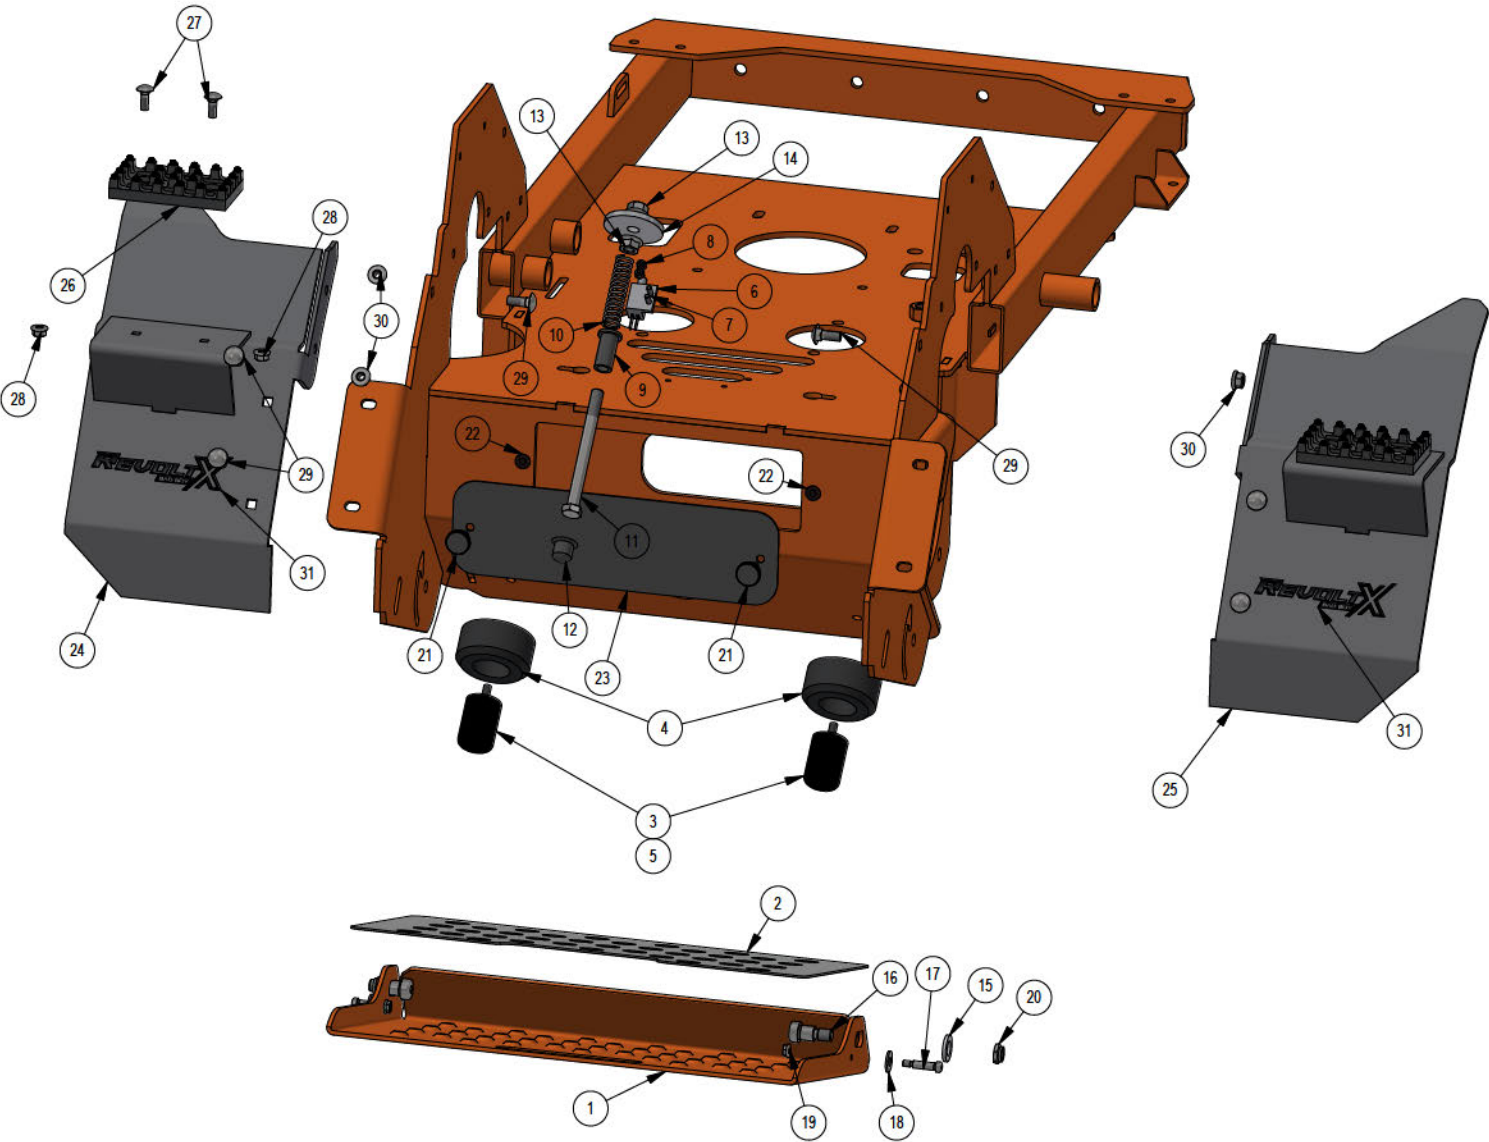

PARTS SECTION: Fenders & Platform

PARTS SECTION: Fenders & Platform

Parts List				Parts List			
ITEM	QTY	PART NUMBER	DESCRIPTION	ITEM	QTY	PART NUMBER	DESCRIPTION
1	1	026-0062-23	2023 Platform_2	17	2	018-0059-00	Steel Shoulder Screw 1/4"-20 x 7/8" Diameter 5/16"
2	1	088-0050-00	Grip Tape for 026-0062-00	18	2	019-8044-00	5/16 USS FLAT WASHER (7/8 OD) ZINC
3	2	087-0005-00	Revolt Bumper	19	2	013-9001-00	1/4-20 HEX SERRATED FLANGE NUT HARD/ZINC
4	2	087-0012-00	Revolt platform Bumper	20	2	018-4010-00	1/2-13 NYLON INSERT JAM LOCKNUT ZINC
5	2	013-9002-00	5/16-18 HEX SERRATED FLANGE NUT HARD/ZINC	21	2	030-0015-00	1/4"-20 x 3/4" Knurled Thumb Screw
6	1	077-0002-00	safety Switch	22	2	013-0057-00	3326 Wellnut (1/4-20 x 5/16")
7	2	018-8057-00	10-24 X 3/4 BUTTON SOCKET CAP SCREW 18-8 STAINLESS STEEL	23	1	026-0437-00	Revolt Access Panel
8	2	013-5019-00	10-24 NYLON INSERT LOCKNUT ZINC	24	1	201-1129-00	Revolt Fender Weldment LH
9	1	032-0006-00	.504 ID X .740 OD X 1.625 LGTH SLEEVE WASHER NYLON	25	1	201-1128-00	Revolt X Fender Weldment RH
10	1	034-1001-00	3-1/8" x 0.75 OD x 0.568 ID Compression Spring	26	2	099-7000-00	Deck Step Assembly
11	1	018-1090-00	1/2-13 X 5 1/2 HEX CAP SCREW (GR.5) ZINC	27	4	018-8066-00	5/16-18 X 7/8 CARRIAGE BOLT ZINC
12	1	013-0029-00	Hex Nut Cap	28	4	013-8049-00	5/16-18 NYLON INSERT FLANGE LOCKNUT ZINC
13	2	013-5300-00	1/2-13 HEX SERRATED FLANGE NUT HARD/ZINC	29	6	018-5044-00	3/8-16 X 1 CARRIAGE BOLT (GR.5) ZINC
14	1	025-0025-00	MZ Deck Idler Spacer	30	6	013-5202-00	3/8-16 NYLON INSERT FLANGE LOCKNUT (GR.F) ZINC
15	2	019-6017-00	.635 ID X 1.120 OD X .140 THICK FLAT WASHER NYLON	31	2	091-0535-00	Revolt X Fender Decal
16	2	018-3001-00	5/8 X 5/8 SOCKET SHOULDER BOLT ZINC YELLOW