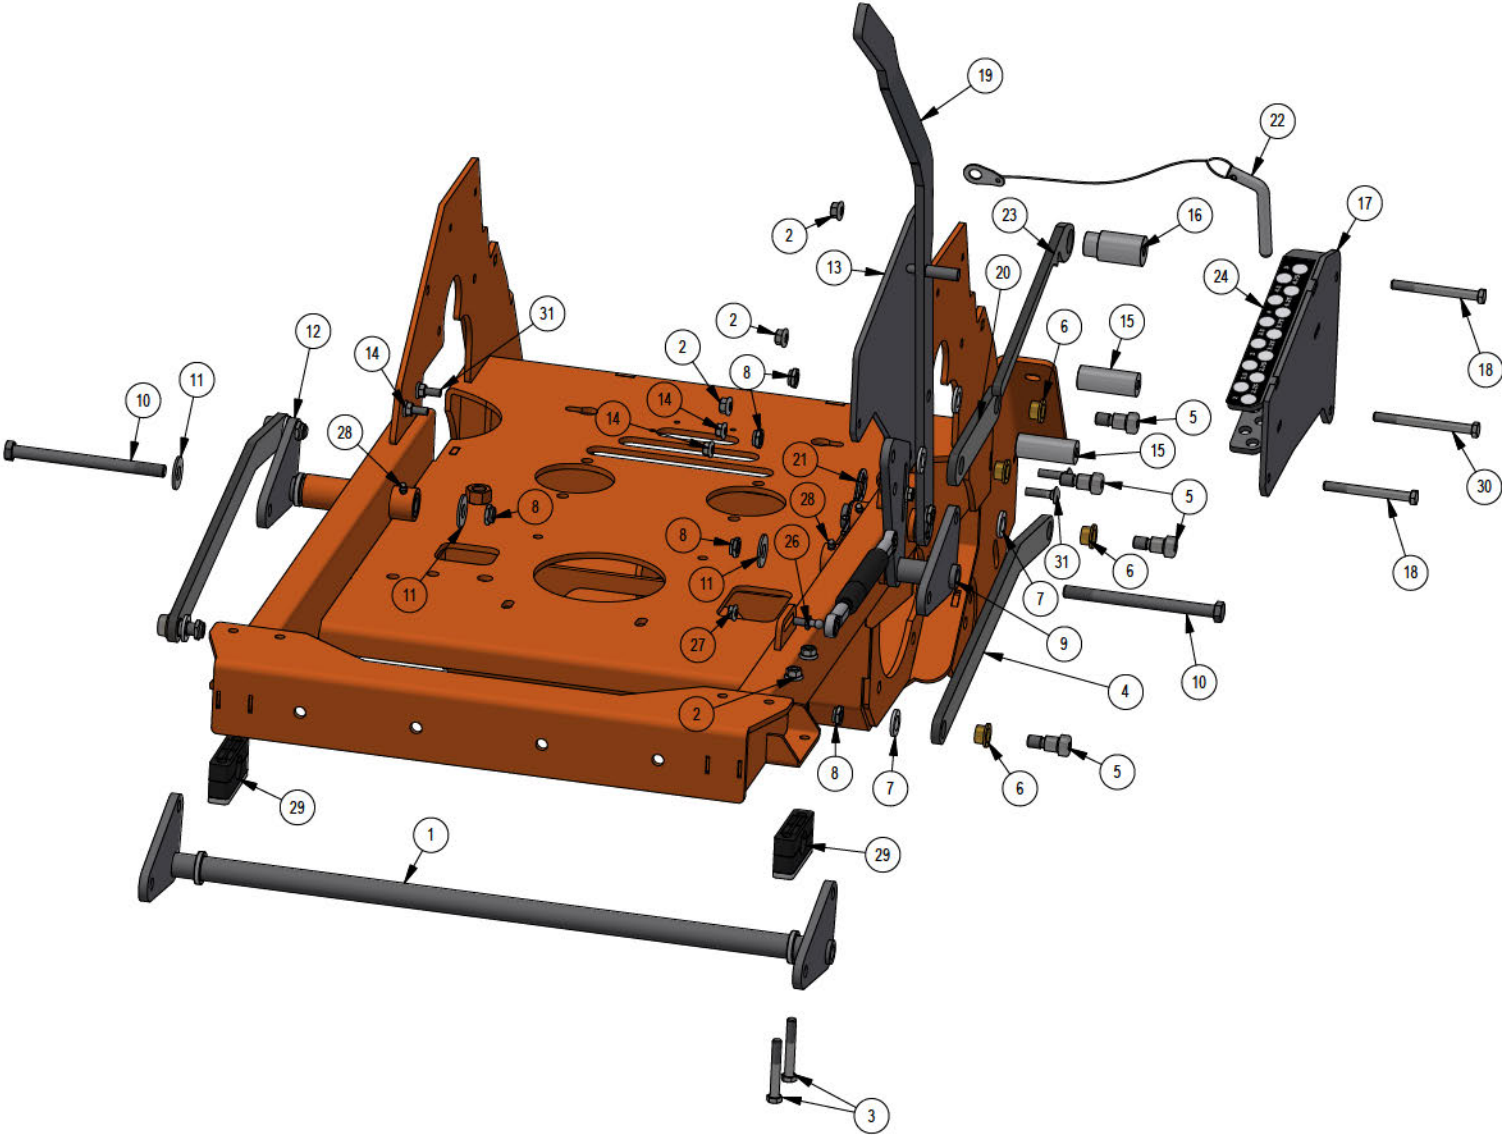

PARTS SECTION: Deck Height

PARTS SECTION: Deck Height

Parts List				Parts List			
ITEM	QTY	PART NUMBER	DESCRIPTION	ITEM	QTY	PART NUMBER	DESCRIPTION
1	1	028-0068-00	Revolt X Front Actuator	17	1	026-0256-00	2023 Stand On Outer Adjustment Plate weldment
2	7	013-5202-00	3/8-16 NYLON INSERT FLANGE LOCKNUT (GR.F) ZINC	18	2	018-0084-00	3/8-16 X 3-3/4 HEX CAP SCREW (GR.5) ZINC
3	4	018-0028-00	3/8-16 X 2-1/2 HEX CAP SCREW (GR.5) ZINC	19	1	031-7153-00	2023 Lift Lever Weldment
4	2	026-0300-00	2023 Stand-on Actuator Linkage	20	1	028-5002-00	2023 lever secondary linkage
5	6	018-3001-00	5/8 X 5/8 SOCKET SHOULDER BOLT ZINC YELLOW	21	1	020-1001-00	Revolt Cotter Pin for 7/8" to 1" shank
6	6	032-5052-00	.627 ID X .753 OD X .500 LGTH X 1.000 FLG OD X .094 FLG THICK FLANGED	22	1	040-4004-00	2023 stand on Height Adj Pin
			BEARING OIL-IMPREG BRNZ	23	1	031-0093-00	2019 Stand On Deck Lever Lock
7	6	019-6017-00	.635 ID X 1.120 OD X .140 THICK FLAT WASHER NYLON	24	1	091-0025-00	2023 Revolt 36",48",54",61" Deck Pin Decal
8	8	018-4010-00	1/2-13 NYLON INSERT JAM LOCKNUT ZINC	25	1	087-5400-00	200 lb Gas Spring- 54" Deck outlaw
9	1	028-0067-00	Revolt X Actuator rear_LH	26	2	018-2055-00	10mm Damper Ball Stud-XP Linkage
10	2	018-0038-00	1/2-13 X 6 1/2 HEX CAP SCREW (GR.5) ZINC	27	2	013-9002-00	5/16-18 HEX SERRATED FLANGE NUT HARD/ZINC
11	4	019-2040-00	1/2 F/W USS (1-3/8" OD) ZINCC	28	3	024-3050-00	1/4 DRIVE-TYPE STRAIGHT GREASE FITTING (NO BALL) ZINC YELLOW
12	1	028-0066-00	Revolt X Actuator Rear RH	29	2	017-9080-00	Pillow Block Kit .25 Plate
13	1	026-0271-00	2023 Stand On Inner Adjustment Plate	30	1	018-2005-00	3/8-16 X 4-1/4 HEX CAP SCREW (GR.5) ZINC
14	4	013-8049-00	5/16-18 NYLON INSERT FLANGE LOCKNUT ZINC	31	4	018-4703-00	5/16-18 X 1-1/4 CARRIAGE BOLT ZINC
15	2	025-5343-00	Stand On Spacer 2.5"				
16	1	025-0081-00	Stand On Spacer 2.5" With shoulder				