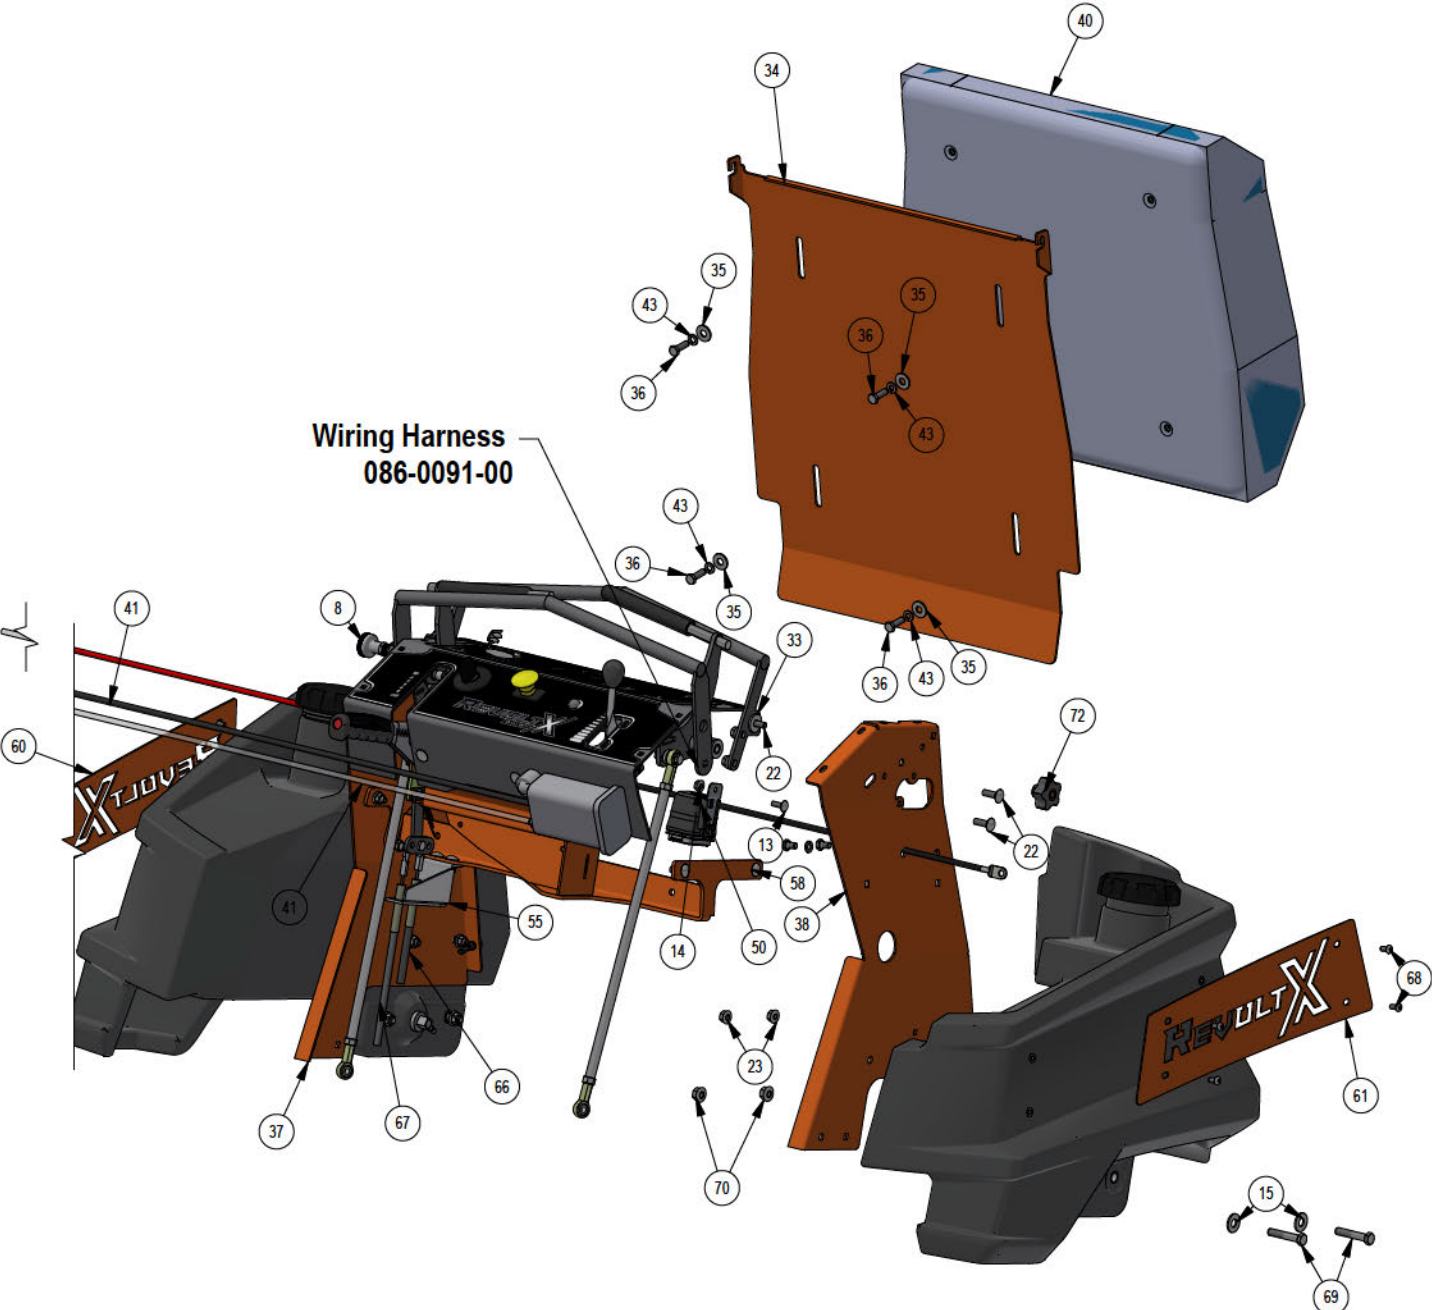

PARTS SECTION: Podium

PARTS SECTION: Podium