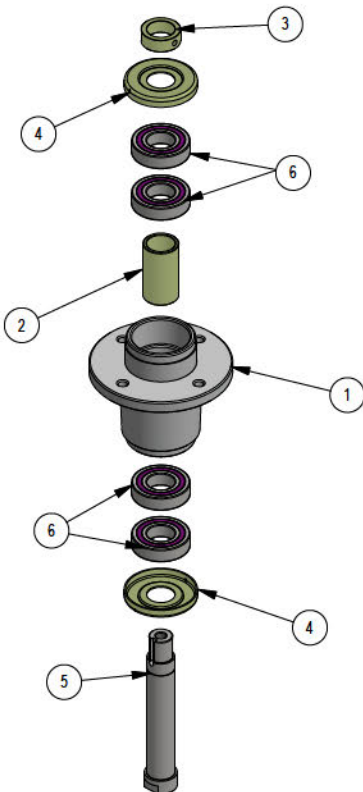

037-4000-00 Spindle All Decks			
ITEM	QTY	PART NUMBER	DESCRIPTION
1	1	037-4000-01	4000 Series Spindle Housing
2	1	037-4002-00	4000 Series Spindle Spacer
3	1	037-9050-00	Locking Collar w/ 1/4"-20 Set Screw
4	2	037-8002-00	Spindle Dust Cap
5	1	037-6026-00	Spindle Shaft
6	4	037-6023-00	Bearing - 6206