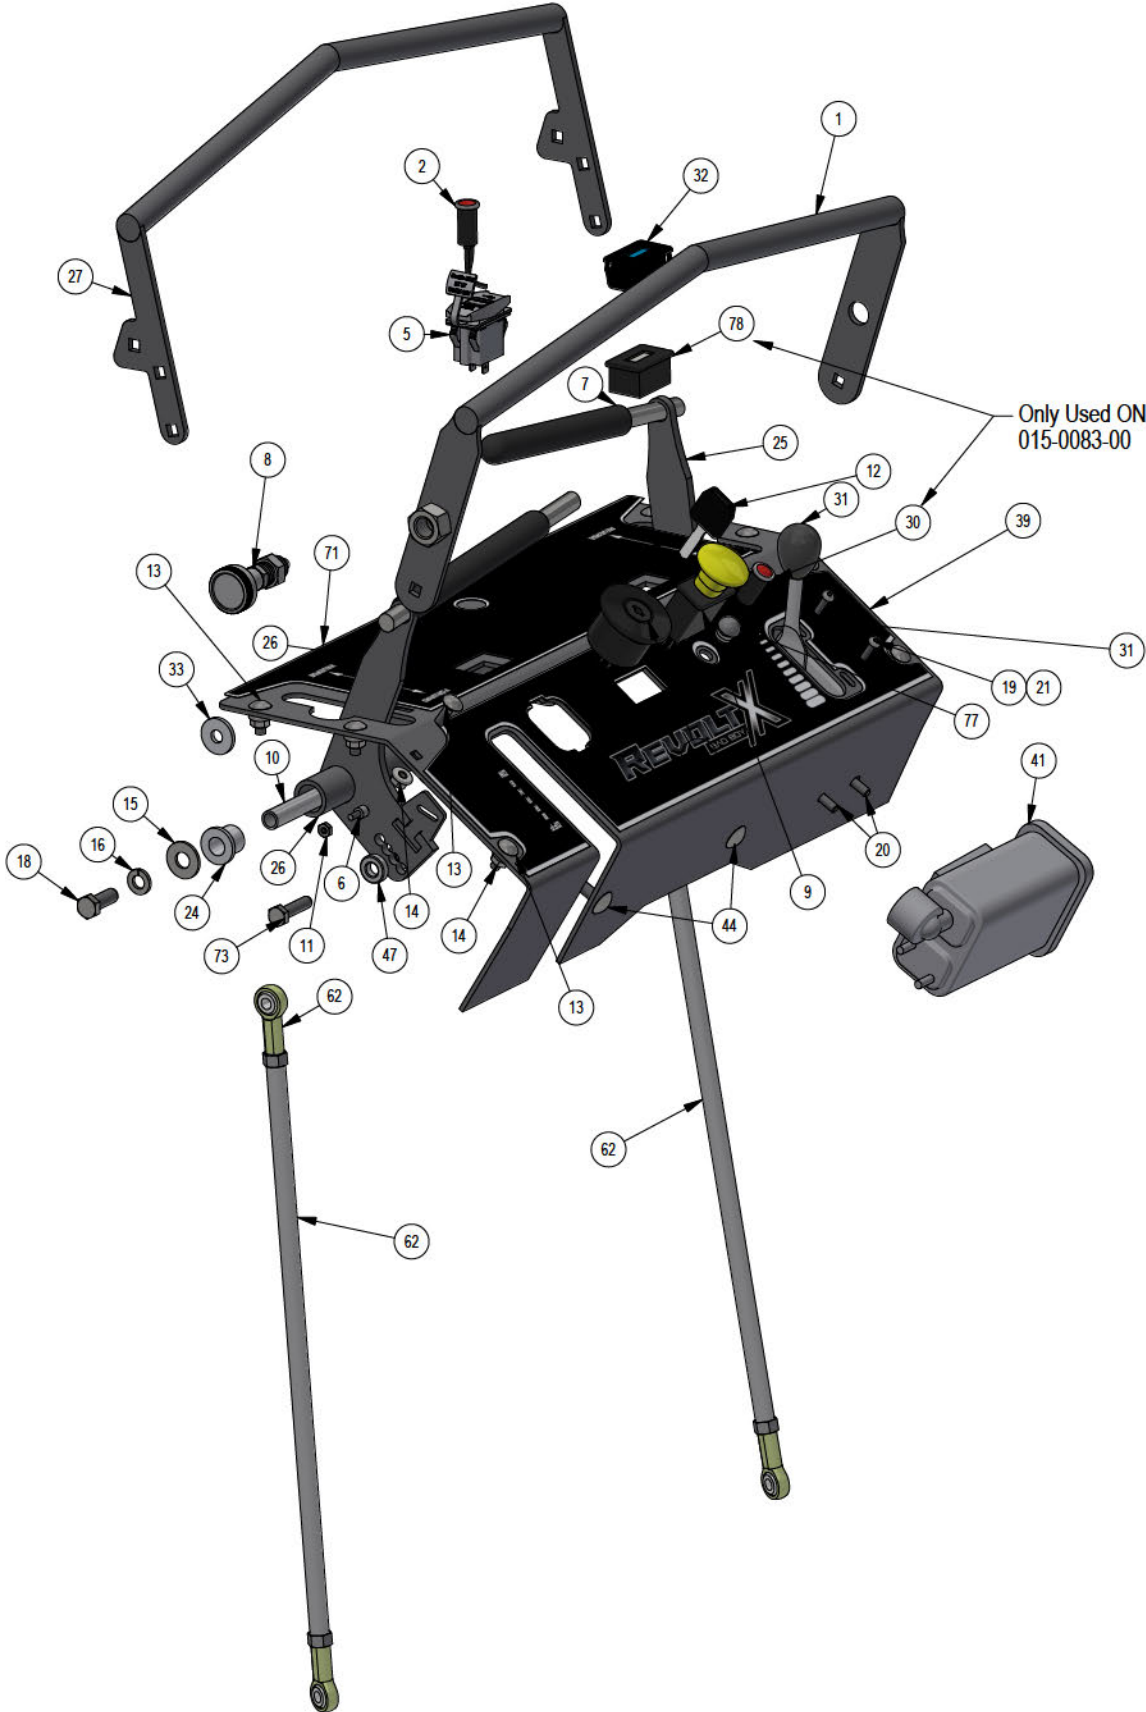

PARTS SECTION: Deck Height

Parts List				Parts List			
ITEM	QTY	PART NUMBER	DESCRIPTION	ITEM	QTY	PART NUMBER	DESCRIPTION
1	1	028-0068-00	Revolt X Front Actuator	17	1	026-0256-00	2023 Stand On Outer Adjustment Plate weldment
2	7	013-5202-00	3/8-16 NYLON INSERT FLANGE LOCKNUT (GR.F) ZINC	18	2	018-0084-00	3/8-16 X 3-3/4 HEX CAP SCREW (GR.5) ZINC
3	4	018-0028-00	3/8-16 X 2-1/2 HEX CAP SCREW (GR.5) ZINC	19	1	031-7153-00	2023 Lift Lever Weldment
4	2	026-0300-00	2023 Stand-on Actuator Linkage	20	1	028-5002-00	2023 lever secondary linkage
5	6	018-3001-00	5/8 X 5/8 SOCKET SHOULDER BOLT ZINC YELLOW	21	1	020-1001-00	Revolt Cotter Pin for 7/8" to 1" shank
6	6	032-5052-00	.627 ID X .753 OD X .500 LGTH X 1.000 FLG OD X .094 FLG THICK FLANGED	22	1	040-4004-00	2023 stand on Height Adj Pin
			BEARING OIL-IMPREG BRNZ	23	1	031-0093-00	2019 Stand On Deck Lever Lock
7	6	019-6017-00	.635 ID X 1.120 OD X .140 THICK FLAT WASHER NYLON	24	1	091-0025-00	2023 Revolt 36",48",54",61" Deck Pin Decal
8	8	018-4010-00	1/2-13 NYLON INSERT JAM LOCKNUT ZINC	25	1	087-5400-00	200 lb Gas Spring- 54" Deck outlaw
9	1	028-0067-00	Revolt X Actuator rear_LH	26	2	018-2055-00	10mm Damper Ball Stud-XP Linkage
10	2	018-0038-00	1/2-13 X 6 1/2 HEX CAP SCREW (GR.5) ZINC	27	2	013-9002-00	5/16-18 HEX SERRATED FLANGE NUT HARD/ZINC
11	4	019-2040-00	1/2 F/W USS (1-3/8" OD) ZINCC	28	3	024-3050-00	1/4 DRIVE-TYPE STRAIGHT GREASE FITTING (NO BALL) ZINC YELLOW
12	1	028-0066-00	Revolt X Actuator Rear RH	29	2	017-9080-00	Pillow Block Kit .25 Plate
13	1	026-0271-00	2023 Stand On Inner Adjustment Plate	30	1	018-2005-00	3/8-16 X 4-1/4 HEX CAP SCREW (GR.5) ZINC
14	4	013-8049-00	5/16-18 NYLON INSERT FLANGE LOCKNUT ZINC	31	4	018-4703-00	5/16-18 X 1-1/4 CARRIAGE BOLT ZINC
15	2	025-5343-00	Stand On Spacer 2.5"				
16	1	025-0081-00	Stand On Spacer 2.5" With shoulder				

PARTS SECTION: Podium