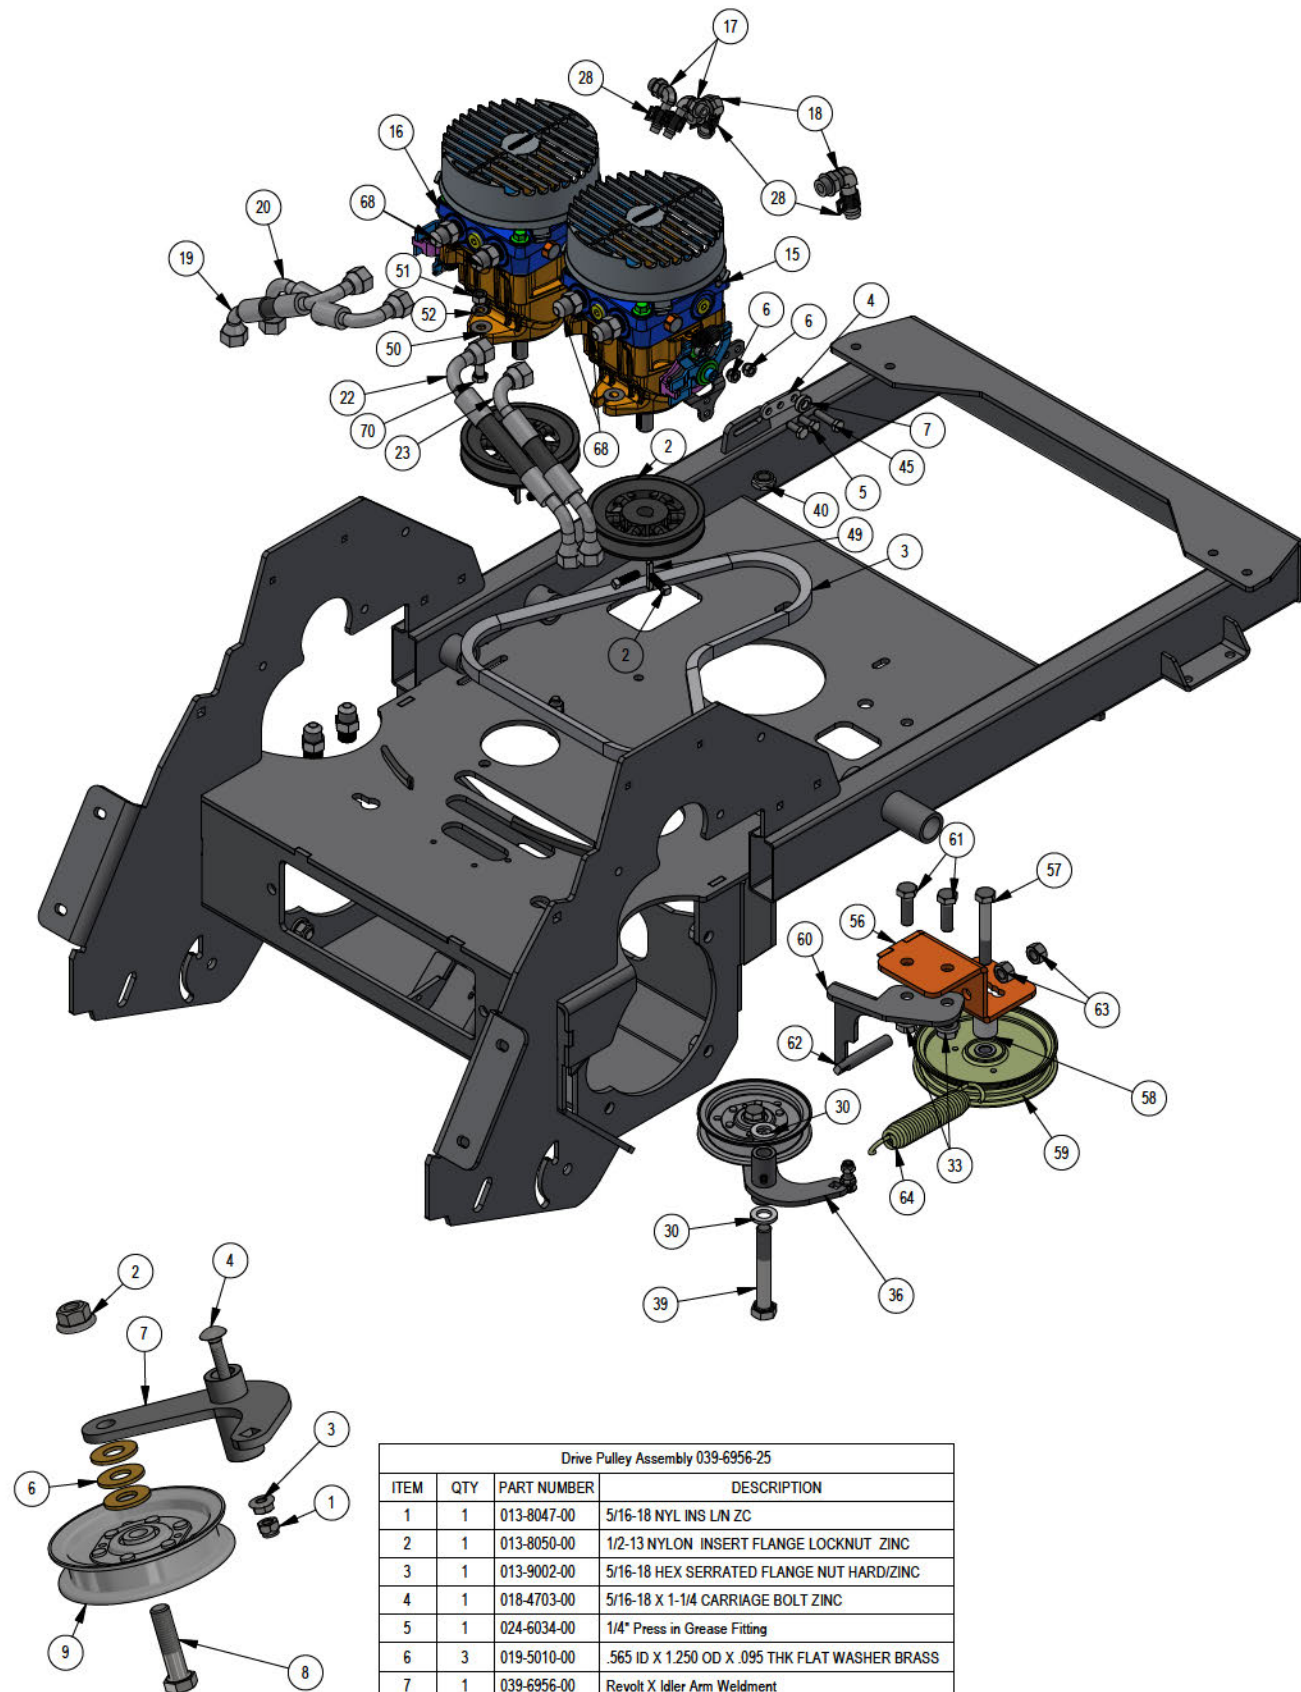

PARTS SECTION: Pumps & Wheel Motors

Fuel Line Assembly

EVO Kawasaki 051-8067-33

385 Kawasaki and 40 HP Vanguard
051-8064-34

PARTS SECTION: Pumps & Wheel Motors

Drive Pulley Assembly 039-6956-25			
ITEM	QTY	PART NUMBER	DESCRIPTION
1	1	013-8047-00	5/16-18 NYL INS L/N ZC
2	1	013-8050-00	1/2-13 NYLON INSERT FLANGE LOCKNUT ZINC
3	1	013-9002-00	5/16-18 HEX SERRATED FLANGE NUT HARD/ZINC
4	1	018-4703-00	5/16-18 X 1-1/4 CARRIAGE BOLT ZINC
5	1	024-6034-00	1/4" Press in Grease Fitting
6	3	019-5010-00	.565 ID X 1.250 OD X .095 THK FLAT WASHER BRASS
7	1	039-6956-00	Revolt X Idler Arm Weldment
8	1	018-5049-00	1/2-13 X 2 HEX CAP SCREW (GR.5) ZINC
9	1	033-6001-00	4 3/4" Idler Pulley