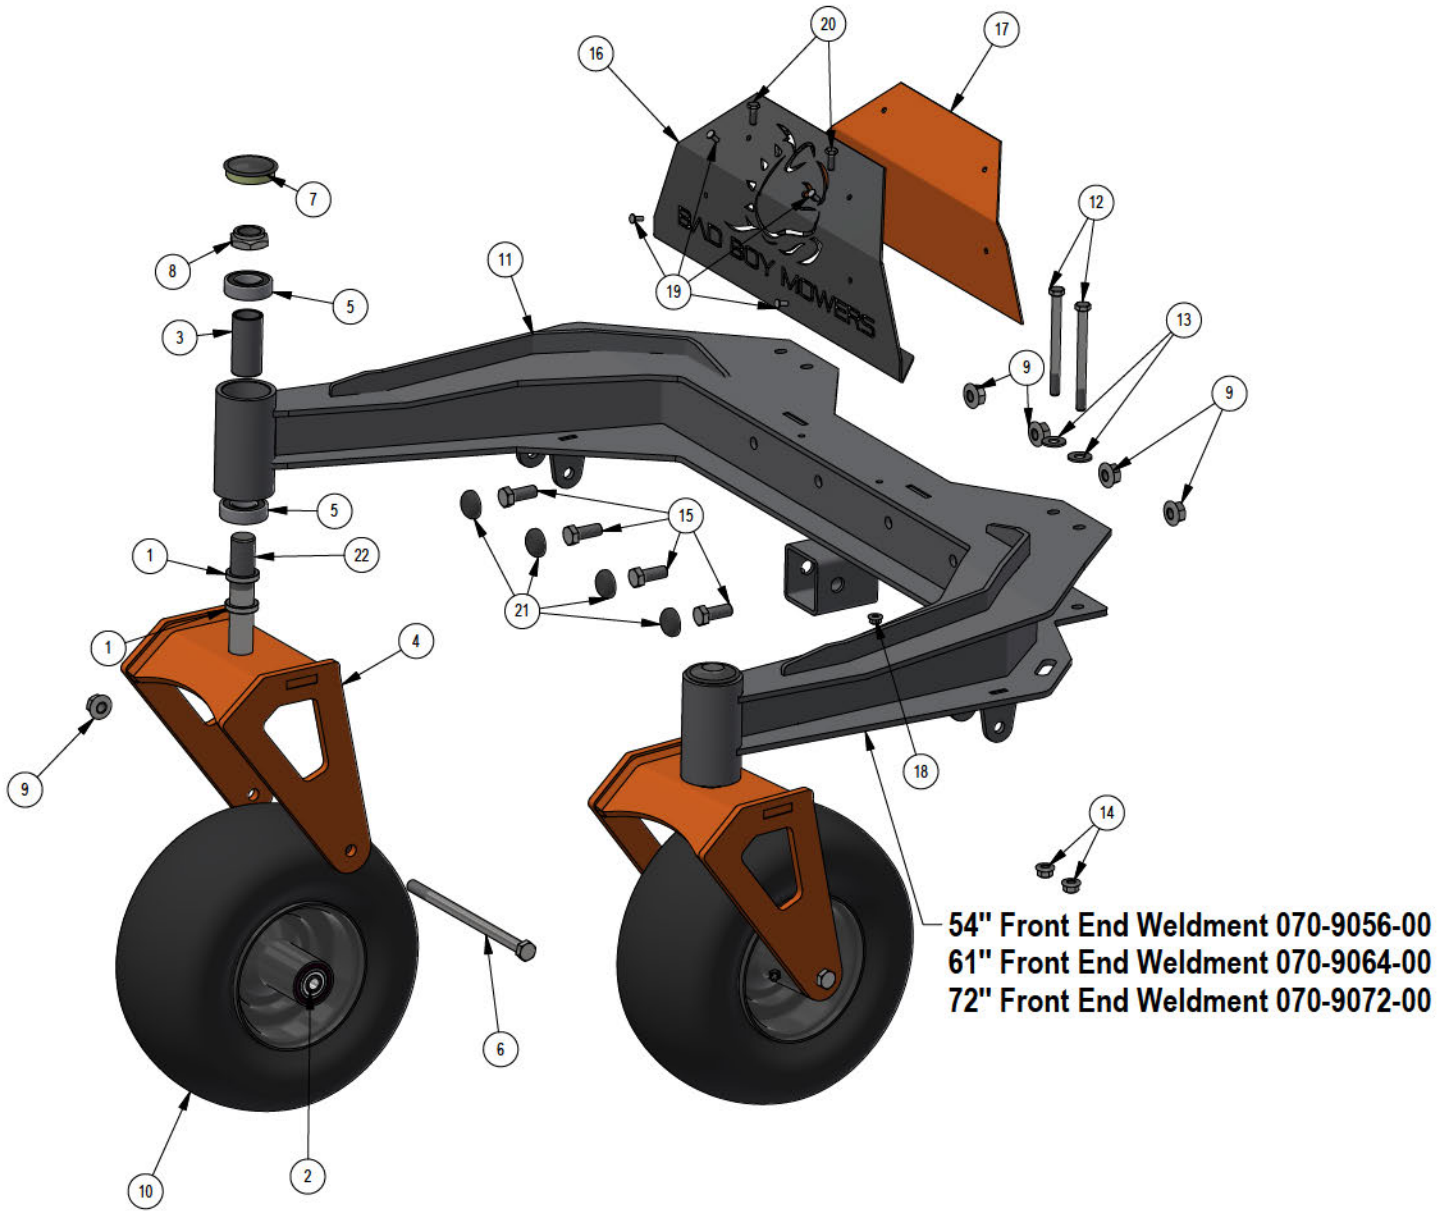

PARTS SECTION: 54/61/72 Revolt X Front Ends

PARTS SECTION: 54/61/72 Revolt X Front Ends

Parts List				Parts List			
ITEM	QTY	PART NUMBER	DESCRIPTION	ITEM	QTY	PART NUMBER	DESCRIPTION
1	4	058-1000-00	1.02 ID X 1.38 OD X .250 THK SPACER ZINC	12	4	018-0117-00	3/8-16 X 4-1/2 HEX CAP SCREW (GR.5) ZINC
2	2	025-5202-00	Front Wheel Spanner	13	4	019-5029-00	3/8 FLAT WASHER USS (1" OD) ZINC
3	2	025-0003-00	2016 Front Bearing Spacer	14	4	013-5202-00	3/8-16 NYLON INSERT FLANGE LOCKNUT (GR.F) ZINC
4	2	023-1010-00	2019 Stand-on Front Fork Weldment	15	4	018-2080-00	1/2-13 X 1-1/4 HEX CAP SCREW (GR.5) ZINC
5	4	010-1050-00	1641 BEARING W/2 CONTACT RUBBER SEALS	16	1	026-0433-00	Revolt X Exhaust Shield
6	2	018-0040-00	1/2-13 X 8-1/2 HEX CAP SCREW (GR.5) ZINC	17	1	026-0085-00	Exhaust Backer Plate - Raw 2019 Stand On
7	2	014-2025-00	2017 Bearing Cover	18	2	013-2050-00	1/4-20 NYL INSERT FLANGE LOCKNUT ZINC
8	2	013-9004-00	1"-14 NYLON INSERT JAM LOCKNUT ZINC	19	4	013-0026-00	3/16" Diameter Black Rivet, for 0.1260"-0.25" Material Thick
9	6	013-8050-00	1/2-13 NYLON INSERT FLANGE LOCKNUT ZINC	20	2	018-8052-00	1/4-20 X 3/4 HEX CAP SCREW (GR.5) ZINC
10	2	022-3088-00	13x6.50-6 Black No Flat Assembly	21	4	014-0005-00	Fastener Caps For 1/2" Hex head Bolt
11	1	070-9064-00	Revolt X 61 Front End Weldment	22	2	018-0026-00	1"-14 X 5-1/2 HEX CAP SCREW (GR.8) ZINC YELLOW