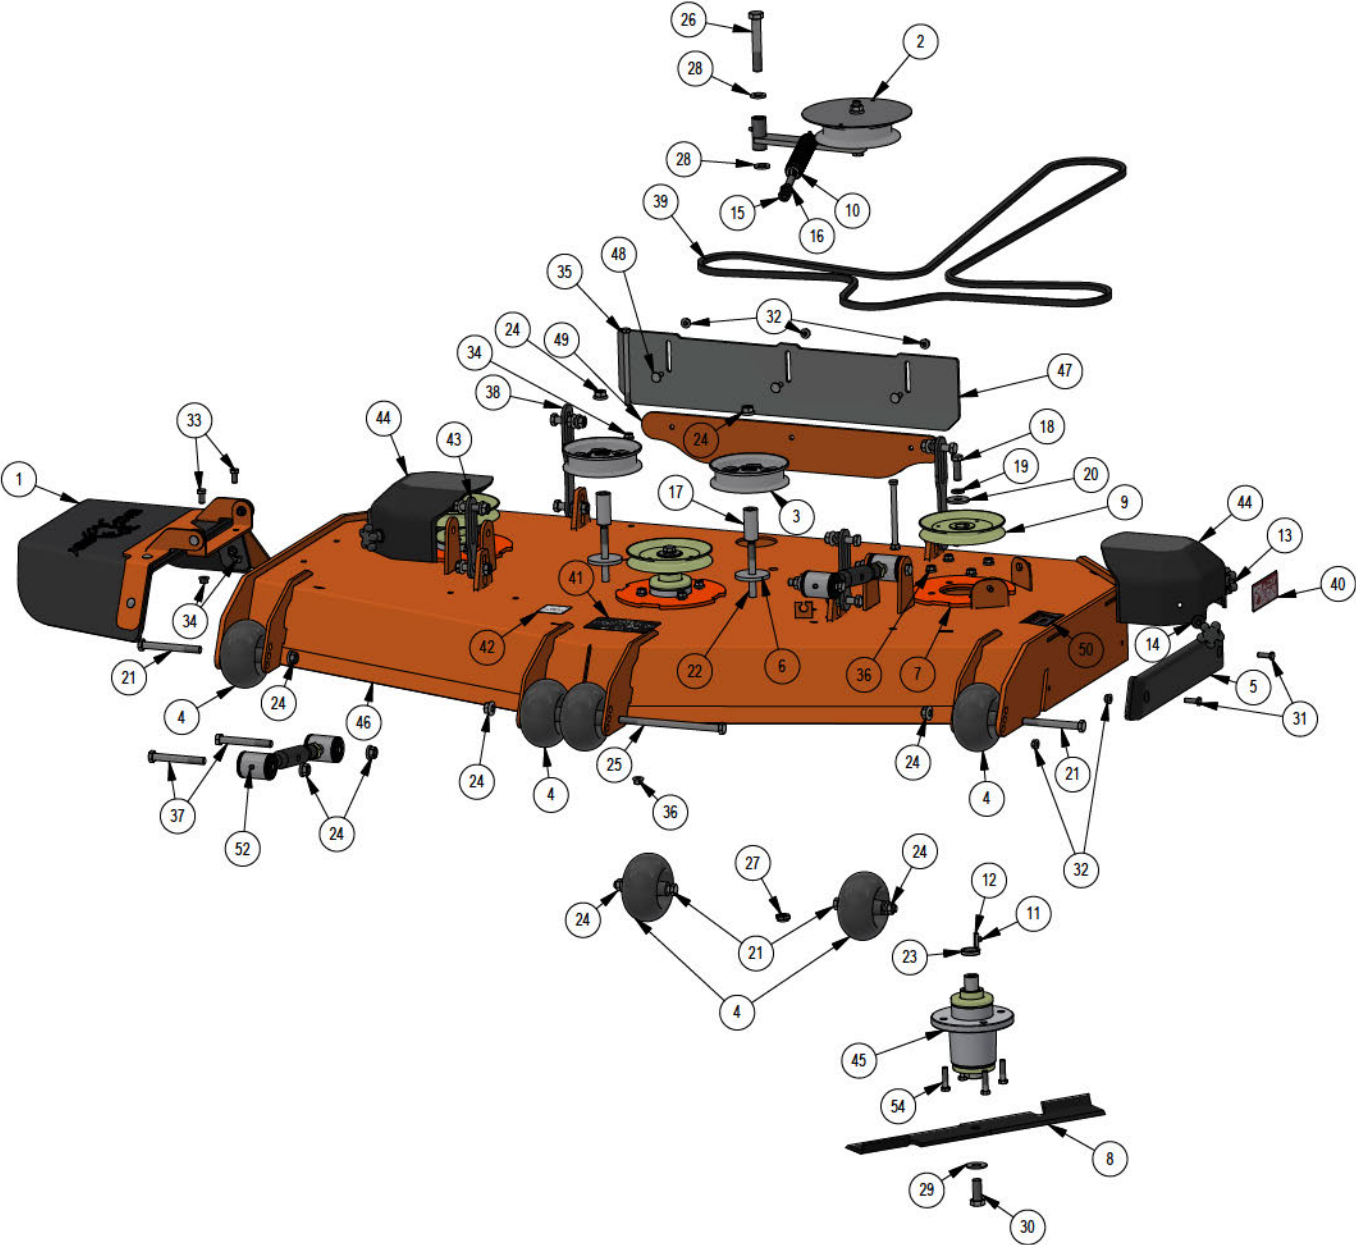

PARTS SECTION: 61" Deck

PARTS SECTION: 61" Deck

Parts List				Parts List			
ITEM	QTY	PART NUMBER	DESCRIPTION	ITEM	QTY	PART NUMBER	DESCRIPTION
1	1	210-7000-98	2019 Outlaw Gen2 Chute Assembly	28	2	019-6017-00	.635 ID X 1.120 OD X .140 THICK FLAT WASHER NYLON
2	1	039-6945-20	2020 61 Revolt Deck Idler Assembly	29	3	019-5038-00	5/8 USS FLAT WASHER (1-3/4" OD) GR.8 ZINC YELLOW
3	2	033-7201-25	5-3/4 Idler Pulley	30	3	018-6020-00	5/8-18 X 1-1/2 HEX CAP SCREW (GR.8) ZINC YELLOW
4	6	022-1001-00	2019 Deck Wheel	31	2	018-2007-00	5/16-18 X 1 HEX CAP SCREW (GR.5) ZINC
5	1	029-7036-00	REVISED TRIM BUMPER_20180226	32	5	013-8049-00	5/16-18 NYLON INSERT FLANGE LOCKNUT ZINC
6	2	025-0025-00	MZ Deck Idler Spacer	33	2	018-5250-00	3/8-16 X 3/4 HEX CAP SCREW (GR.5) ZINC
7	3	026-0025-00	Deck Spindle Support Plate	34	4	013-5201-00	3/8-16 HEX SERRATED FLANGE NUT HARD/ZINC
8	3	038-6080-00	61 inch Fusion Blade	35	2	018-7060-00	3/8-16 X 5-1/2 HEX CAP SCREW (GR.5) ZINC
9	3	033-6004-00	6 1/4" Drive Pulley	36	14	013-5202-00	3/8-16 NYLON INSERT FLANGE LOCKNUT (GR.F) ZINC
10	1	034-2030-00	2019 Outlaw Gen2 Deck Spring	37	4	018-5019-00	1/2-13 X 4 HEX CAP SCREW (GR.8) ZINC YELLOW
11	3	030-0050-00	5/16-24 X 1/4 SOCKET SET SCREW (CUP PT) PLAIN	38	2	039-0245-00	2023 Stand-On Rear Deck HangerV2
12	3	042-6030-00	1/4 X 1 SQ MACHINERY KEY 1018 STL PLN	39	1	041-4022-00	B138 Belt
13	4	045-6043-00	5/16" Knob	40	2	091-3012-00	Danger Decal-Spindle/Discharge
14	4	019-6050-00	.360 ID X .983 OD X .120 THICK FLAT WASHER NYLON BLACK	41	1	091-4052-00	2019 Revolt Deck Belt Route Decal
15	2	013-7018-00	1/2-13 HEX NUT ZINC	42	1	091-8001-00	Deck Impact Patent Decal 9591803
16	1	018-2004-50	All Thread	43	2	039-0244-00	2023 revolt 61 front hanger V2
17	2	025-0032-00	2019 Revolt Stationary Idle Spacer	44	2	014-4006-00	2023 Revolt pulley cover
18	3	018-6019-00	1/2-20 X 1-1/2 HEX CAP SCREW (GR.5) ZINC	45	3	037-4000-00	OUTLAW SPINDLE ASSEMBLY
19	3	019-5007-00	1/2 SPLIT LOCKWASHER (GR.8) ZINC/YELLOW	46	1	060-2328-00	2023 61" DECK
20	3	019-6020-00	1/2 BELLEVILLE WASHER (1-5/8 OD X .140 THK) ZINC	47	1	084-5005-00	2023 MZ Stripping Kit Rubber
21	4	018-7050-00	1/2-13 X 4-1/2 HEX CAP SCREW (GR.5) ZINC	48	3	018-8065-00	5/16-18 X 1 CARRIAGE BOLT (GR.8) ZINC
22	2	018-7049-00	1/2-13 X 4-1/4 HEX CAP SCREW (GR.5) ZINC	49	1	026-0307-00	Stripping Kit Plate
23	3	058-1000-00	1.02 ID X 1.38 OD X .250 THK SPACER ZINC	50	1	091-0506-00	61" Deck Decal
24	19	013-8050-00	1/2-13 NYLON INSERT FLANGE LOCKNUT ZINC	51	8	018-6037-00	1/2-13 X 2-1/4 HEX CAP SCREW (GR.5) ZINC
25	1	018-0046-00	1/2-13 X 8 HEX CAP SCREW GR 5 ZINC	52	2	048-8000-00	Tumbuckle Assembly (M20-2.5)
26	1	018-5311-00	5/8-11 X 4 HEX CAP SCREW (GR.8) ZINC YELLOW	53	8	013-5300-00	1/2-13 HEX SERRATED FLANGE NUT HARD/ZINC
27	1	013-5301-00	5/8-11 NYLON INSERT JAM LOCKNUT ZINC	54	12	018-6012-00	3/8-16 X 1-1/2 HEX CAP SCREW (GR.5) ZINC