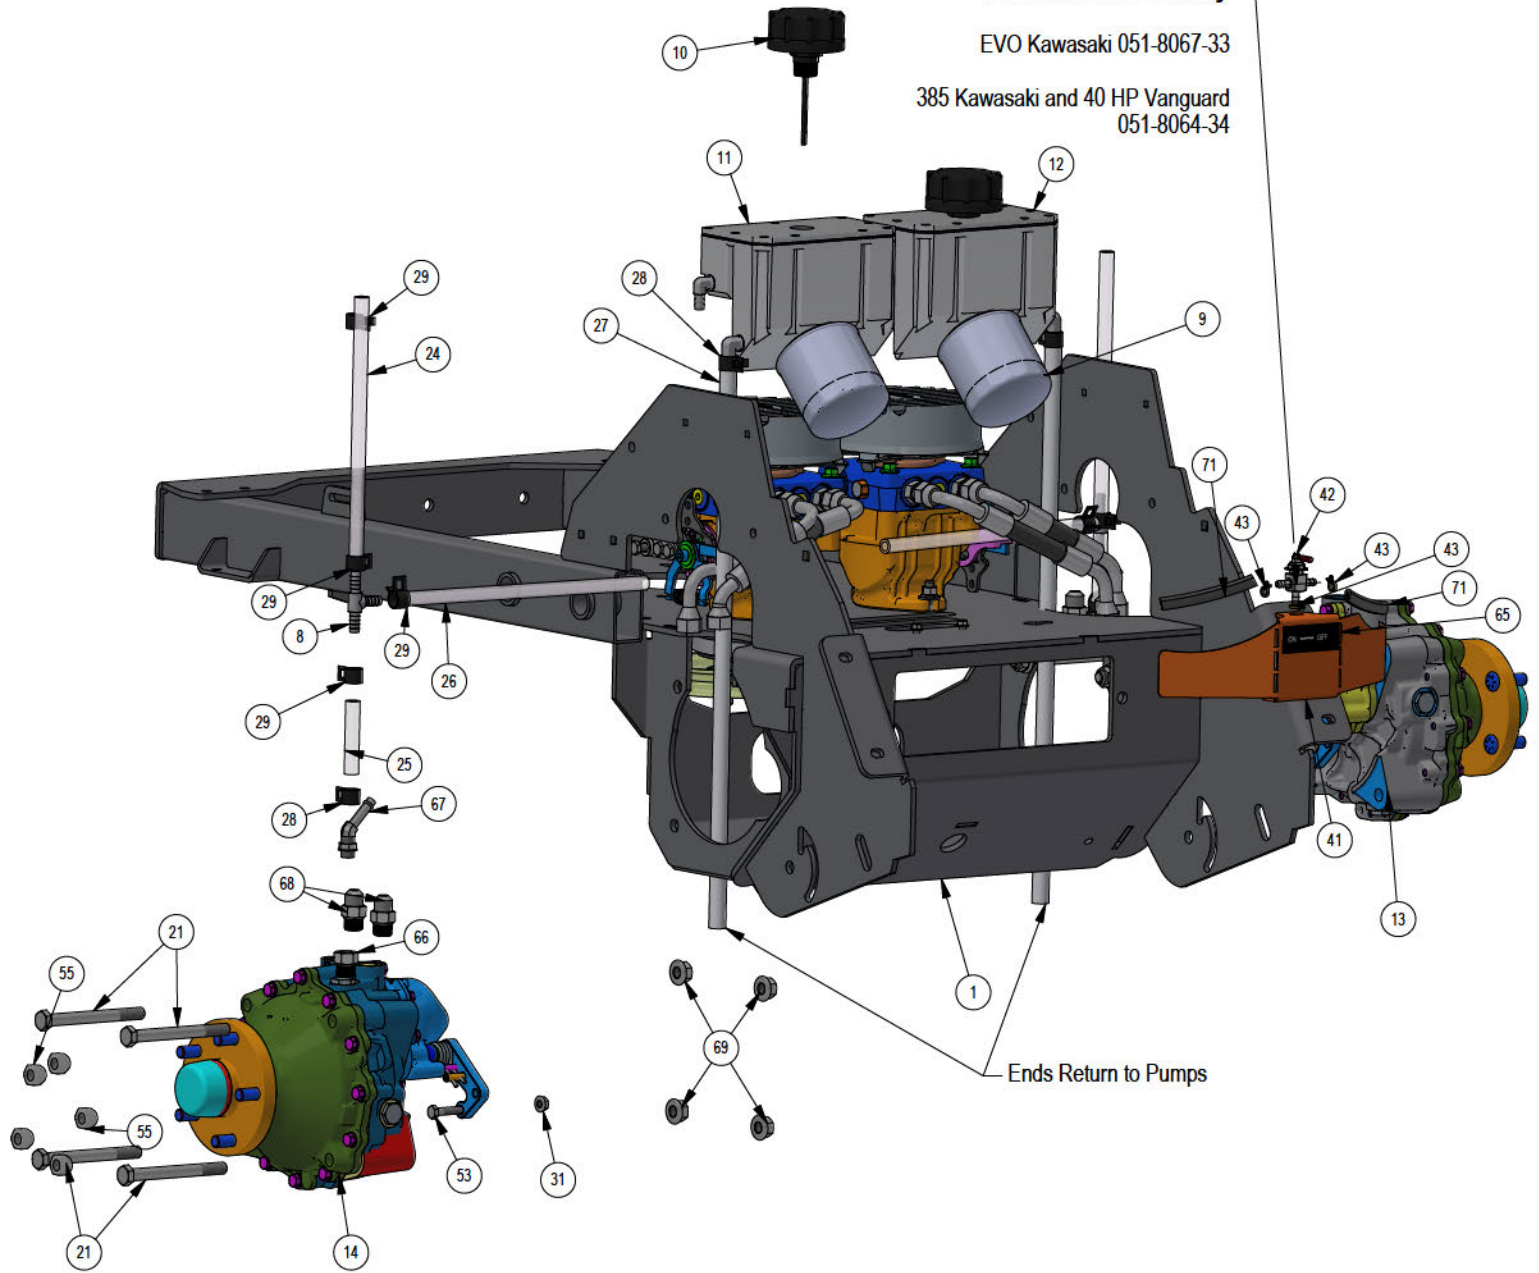

PARTS SECTION: Pumps & Wheel Motors

Fuel Line Assembly

EVO Kawasaki 051-8067-33

385 Kawasaki and 40 HP Vanguard
051-8064-34

PARTS SECTION: Pumps & Wheel Motors

Drive Pulley Assembly 039-6956-25			
ITEM	QTY	PART NUMBER	DESCRIPTION
1	1	013-8047-00	5/16-18 NYL INS L/N ZC
2	1	013-8050-00	1/2-13 NYLON INSERT FLANGE LOCKNUT ZINC
3	1	013-9002-00	5/16-18 HEX SERRATED FLANGE NUT HARD/ZINC
4	1	018-4703-00	5/16-18 X 1-1/4 CARRIAGE BOLT ZINC
5	1	024-6034-00	1/4" Press in Grease Fitting
6	3	019-5010-00	.565 ID X 1.250 OD X .095 THK FLAT WASHER BRASS
7	1	039-6956-00	Revolt X Idler Arm Weldment
8	1	018-5049-00	1/2-13 X 2 HEX CAP SCREW (GR.5) ZINC
9	1	033-6001-00	4 3/4" Idler Pulley