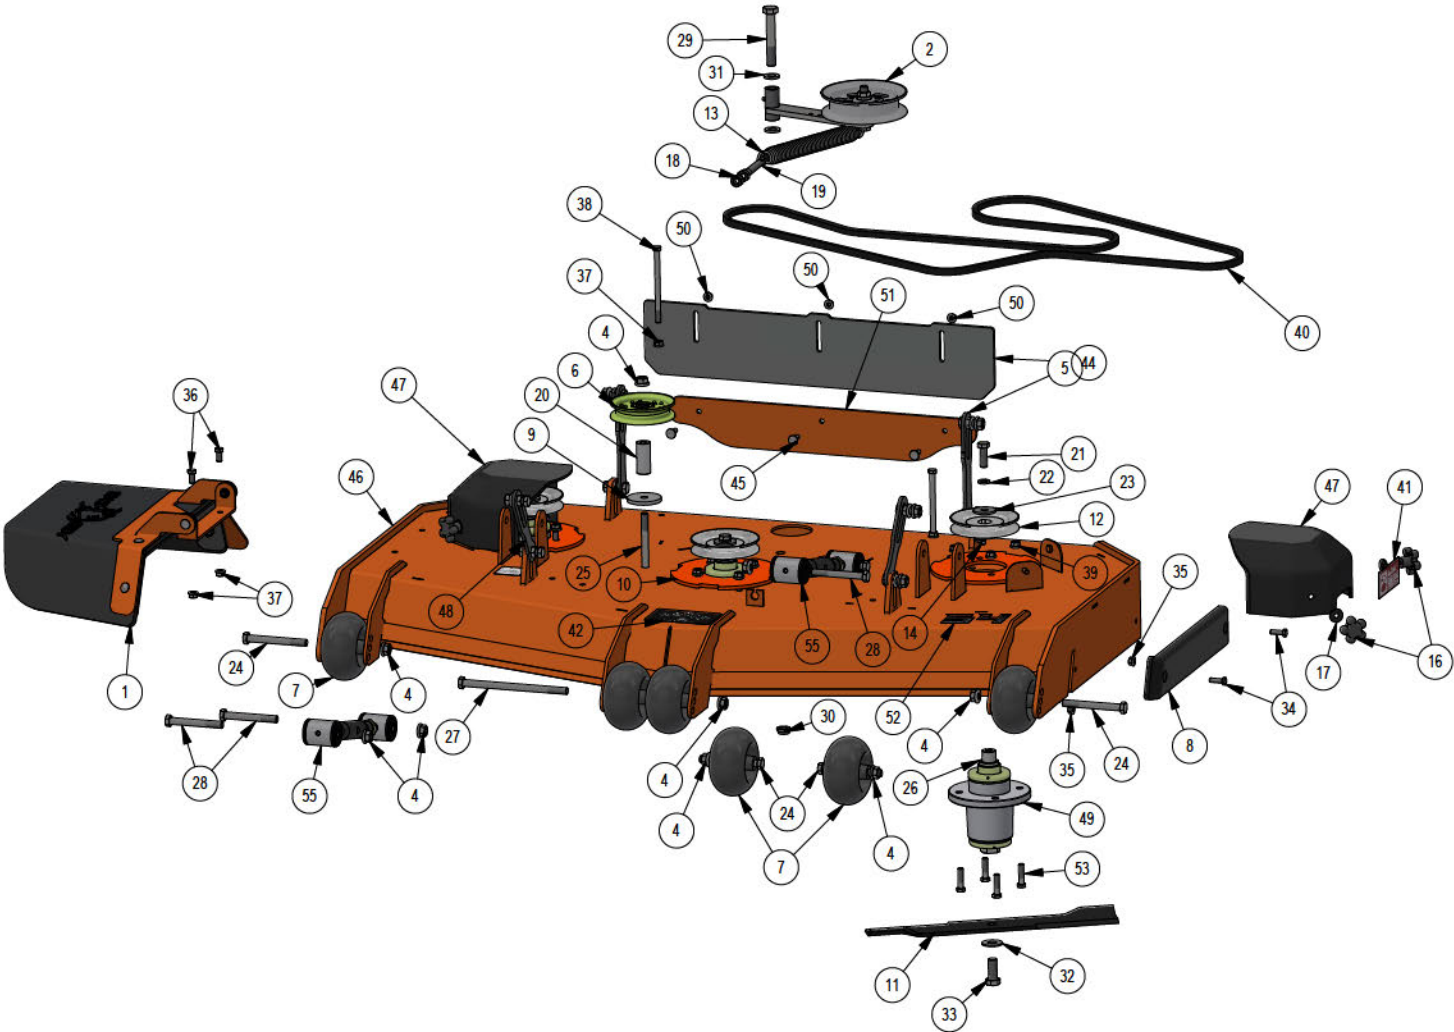

25

BAD BOY
MOWERS

PARTS MANUAL

REVOLT X STAND-ON

ZERO-TURN MOWER OWNER'S PARTS MANUAL

For additional information, please see us at

www.badboycountry.com

PARTS SECTION: 54" Deck

PARTS SECTION: Deck Subassemblies

039-6945-19 FOR 54"			
ITEM	QTY	PART NUMBER	DESCRIPTION
1	1	013-8050-00	1/2-13 NYLON INSERT FLANGE LOCKNUT ZINC
2	1	018-7016-00	1/2-13 X 3 HEX CAP SCREW (GR.5) ZINC
3	1	025-5337-00	SPACER
4	1	033-8050-00	5" Idler Pulley
5	1	039-6945-00	Deck Idler