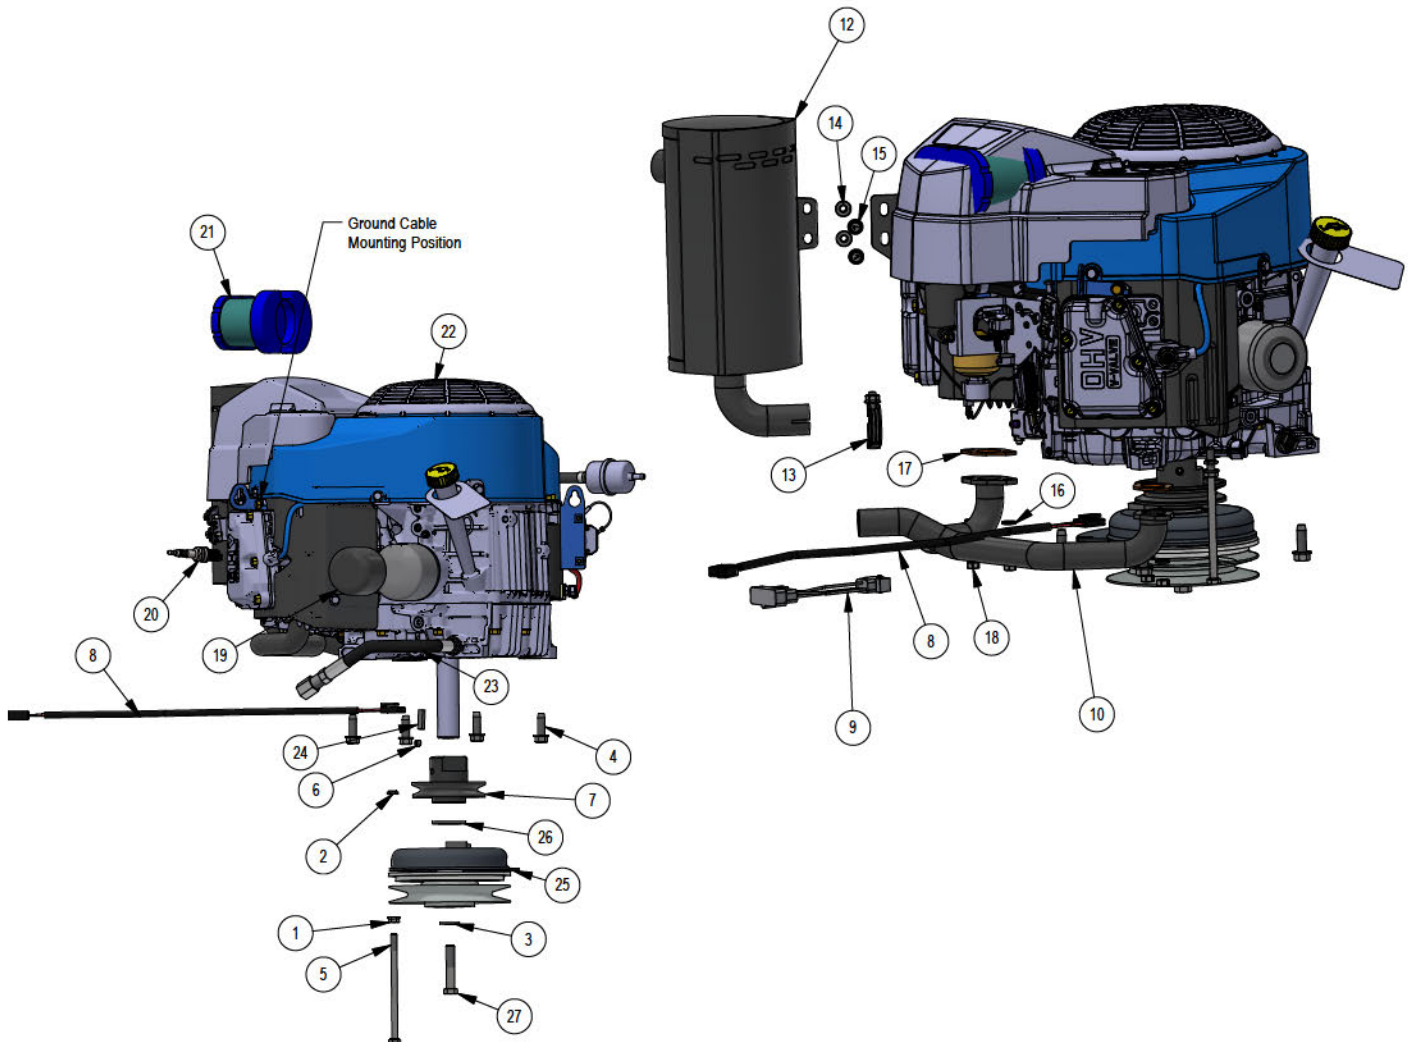

PARTS SECTION: ENGINE FS600

Parts List				Parts List			
ITEM	QTY	PART NUMBER	DESCRIPTION	ITEM	QTY	PART NUMBER	DESCRIPTION
1	1	013-9002-00	5/16-18 HEX SERRATED FLANGE NUT HARD/ZINC	15	4	015-0543-04	Exhaust Flange Bolt
2	1	013-9005-00	5/16-18 Nylock Jam Nut	16	4	015-0543-05	Exhaust Lock Washer
3	1	019-5029-00	3/8 FLAT WASHER USS (1" OD) ZINC	17	2	015-0543-07	Exhaust Gasket
4	4	018-1075-00	3/8-16 X 1-1/8 HEX WASHER UNSLOT SERRATED (TRI-LOB) TRS ZINC YELLOW	18	4	013-0075-00	M8-1.25 Zinc Nut
5	1	018-5350-00	5/16-18 X 5-1/2 HEX CAP SCREW (GR.5) ZINC	19	1	063-8017-00	Oil Filter
6	1	030-0050-00	5/16 Set Screw	20	2	015-8001-00	Spark Plug - Kawasaki
7	1	033-2011-00	3-3/4" Motor Pulley SD	21	1	063-2097-00	Kawasaki Air Filter
8	1	070-2000-00	Clutch Pigtail	22	1	015-0087-00	Kawasaki 18.5HP FS600 Electric Start
9	1	086-9002-19	2019 Harness Adaptor-Gen2 FX-ALL	23	1	051-5404-00	Oil drain Hose
10	1	015-0543-02	Exhaust Pipe	24	1	042-6030-00	1/4 X 1 SQ MACHINERY KEY 1018 STL PLN
11	1	015-0543-03	Exhaust Bracket	25	1	070-1000-00	Clutch
12	1	015-0543-01	MUFFLER	26	1	019-6029-00	1.140 ID X 1.750 OD X .132 THICK FLAT WASHER PLAIN
13	1	015-0543-08	Exhaust Clamp	27	1	018-0118-00	7/16-20 X 2-1/4 HEX CAP SCREW (GR.8) With Patch
14	2	015-0543-06	Exhaust Nut