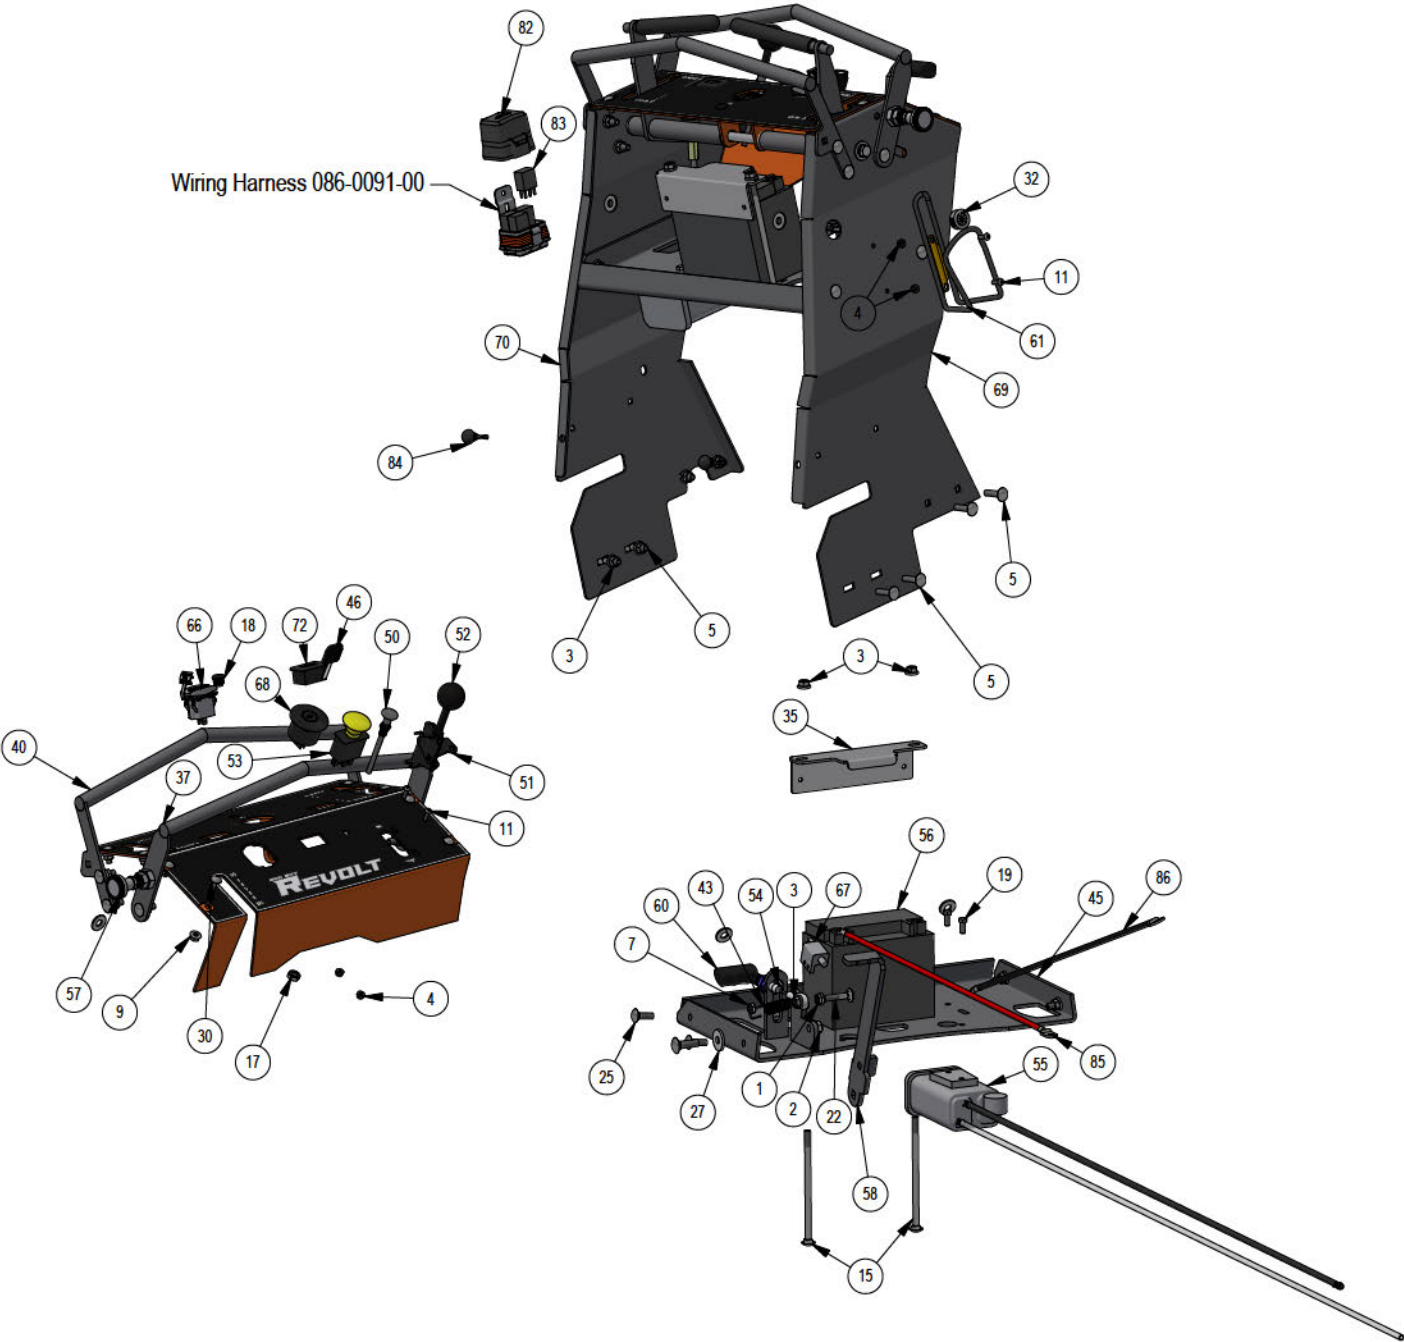

PARTS SECTION: PODIUM

PARTS SECTION: PODIUM