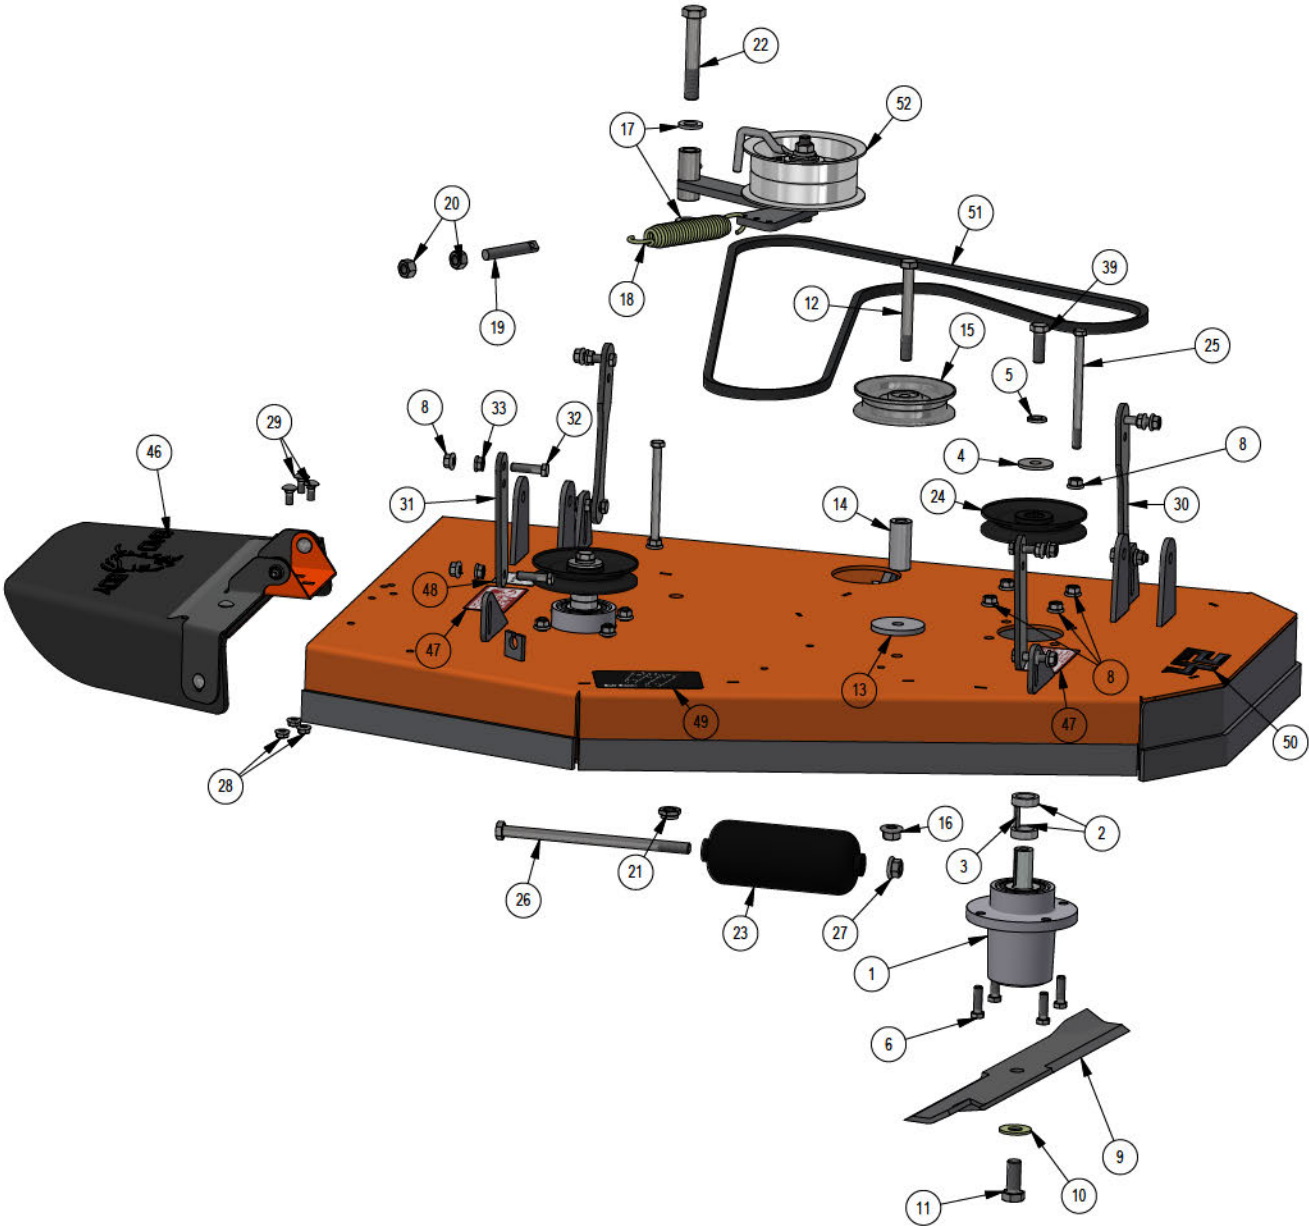

## REVOLT SD STAND-ON

### ZERO-TURN MOWER OWNER'S PARTS MANUAL

For additional information, please see us at

[www.badboycountry.com](http://www.badboycountry.com)

**PARTS SECTION: 34" Deck**

**PARTS SECTION: 42" DECK**