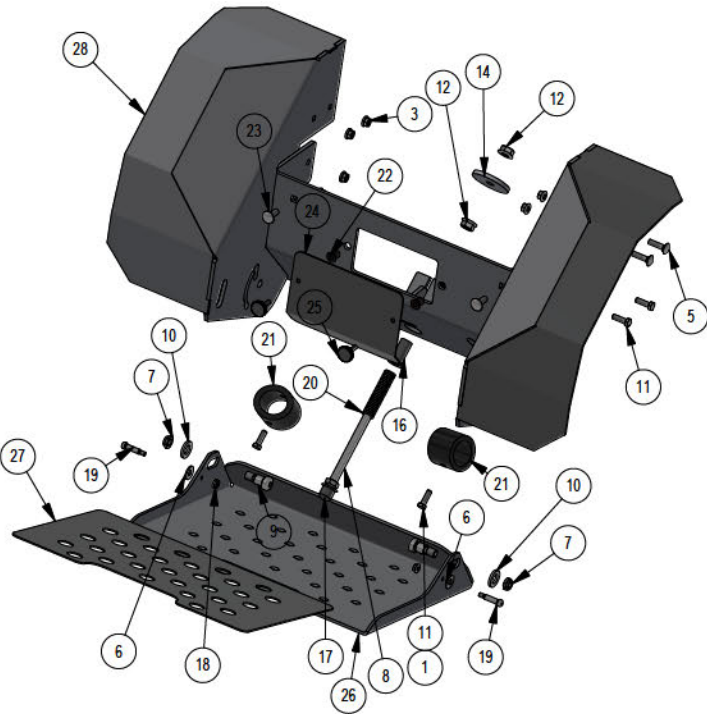

PARTS SECTION: FENDERS

DETAIL A