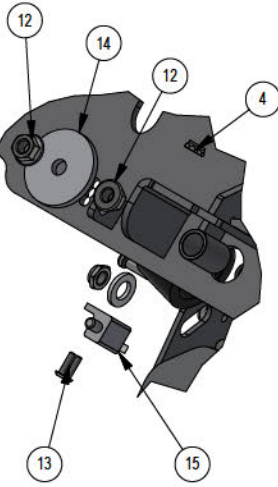

PARTS SECTION: FENDERS

DETAIL A