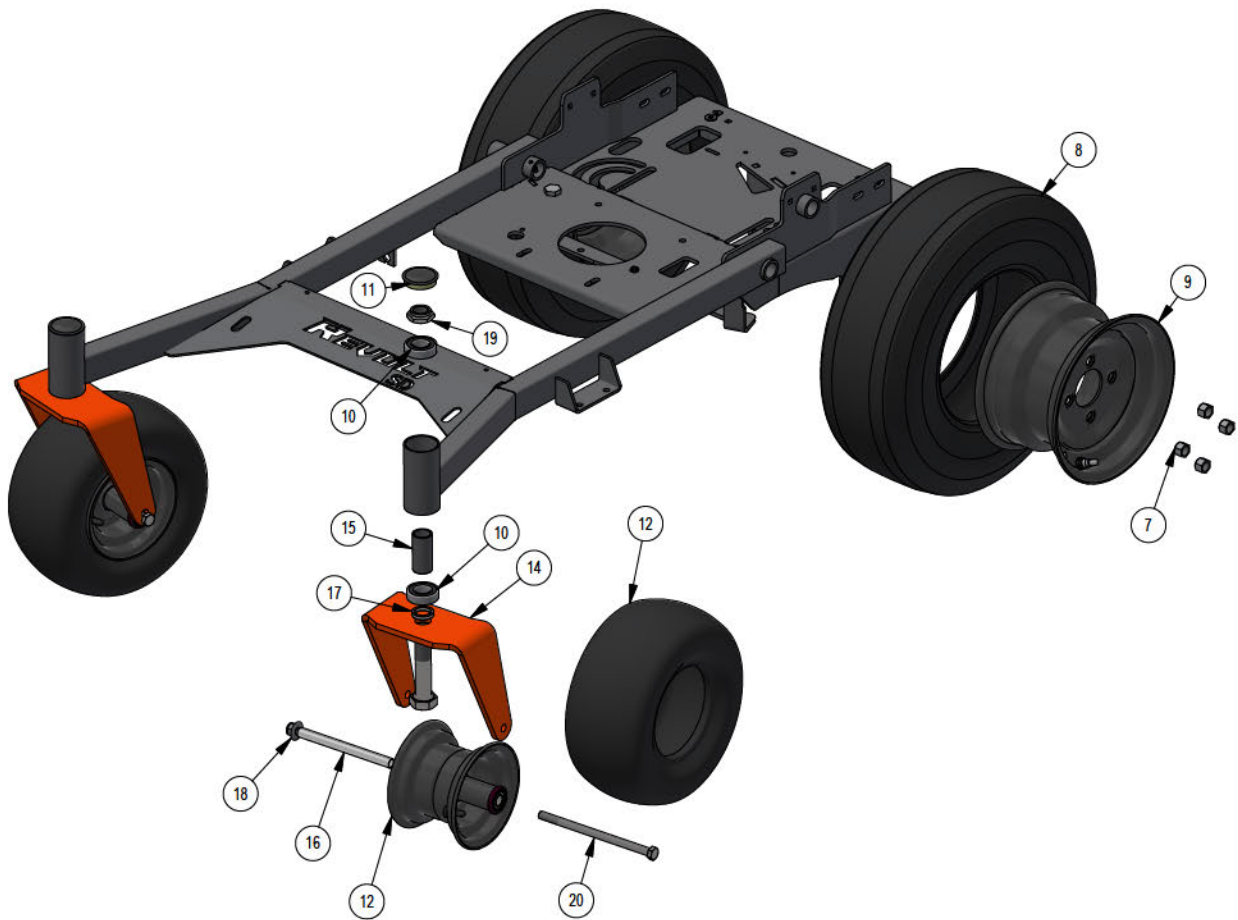

PARTS SECTION: TIRES AND FRONT SPINDLES

Parts List				Parts List			
ITEM	QTY	PART NUMBER	DESCRIPTION	ITEM	QTY	PART NUMBER	DESCRIPTION
1	1	018-4010-00	1/2-13 Nylon Insert Nut	12	2	022-2017-00	13x6.5-6 Black Tire and Wheel Assembly
2	1	013-9005-00	5/16-18 Nylock Jam Nut	13	4	022-7009-00	1 3/8" Wheel Bearing
3	1	019-2040-00	1/2 Flat Washer	14	2	023-0003-00	2017 ZT Front Fork
4	1	024-3050-00	1/4 DRIVE-TYPE STRAIGHT GREASE FITTING (NO BALL) ZINC YELLOW	15	2	025-0003-00	2016 Front Bearing Spacer
5	1	070-5223-00	2023 Stand On Frame Weldment -SD	16	2	025-5202-00	Front Wheel Spanner
6	1	019-7040-00	1/4 USS FLAT WASHER (3/4 OD) ZINC	17	2	058-1000-00	1.02 ID X 1.38 OD X .250 THK SPACER ZINC
7	8	013-3000-00	Acorn Lug Nut	18	2	013-8050-00	1/2-13 Nylon Flange Nut
8	2	022-4042-00	36" Revolt Reaper Tire	19	2	013-9004-00	1"-14 NYLON INSERT JAM LOCKNUT ZINC
9	2	022-4043-00	36" Revolt Wheel	20	2	018-0040-00	1/2-13 X 8-1/2 HEX CAP SCREW (GR.5) ZINC
10	4	010-1050-00	1641 BEARING W/2 CONTACT RUBBER SEALS	21	2	018-0005-00	1"-14 X 5 HEX CAP SCREW (GR.8) ZINC YELLOW
11	2	014-2025-00	2017 Bearing Cover