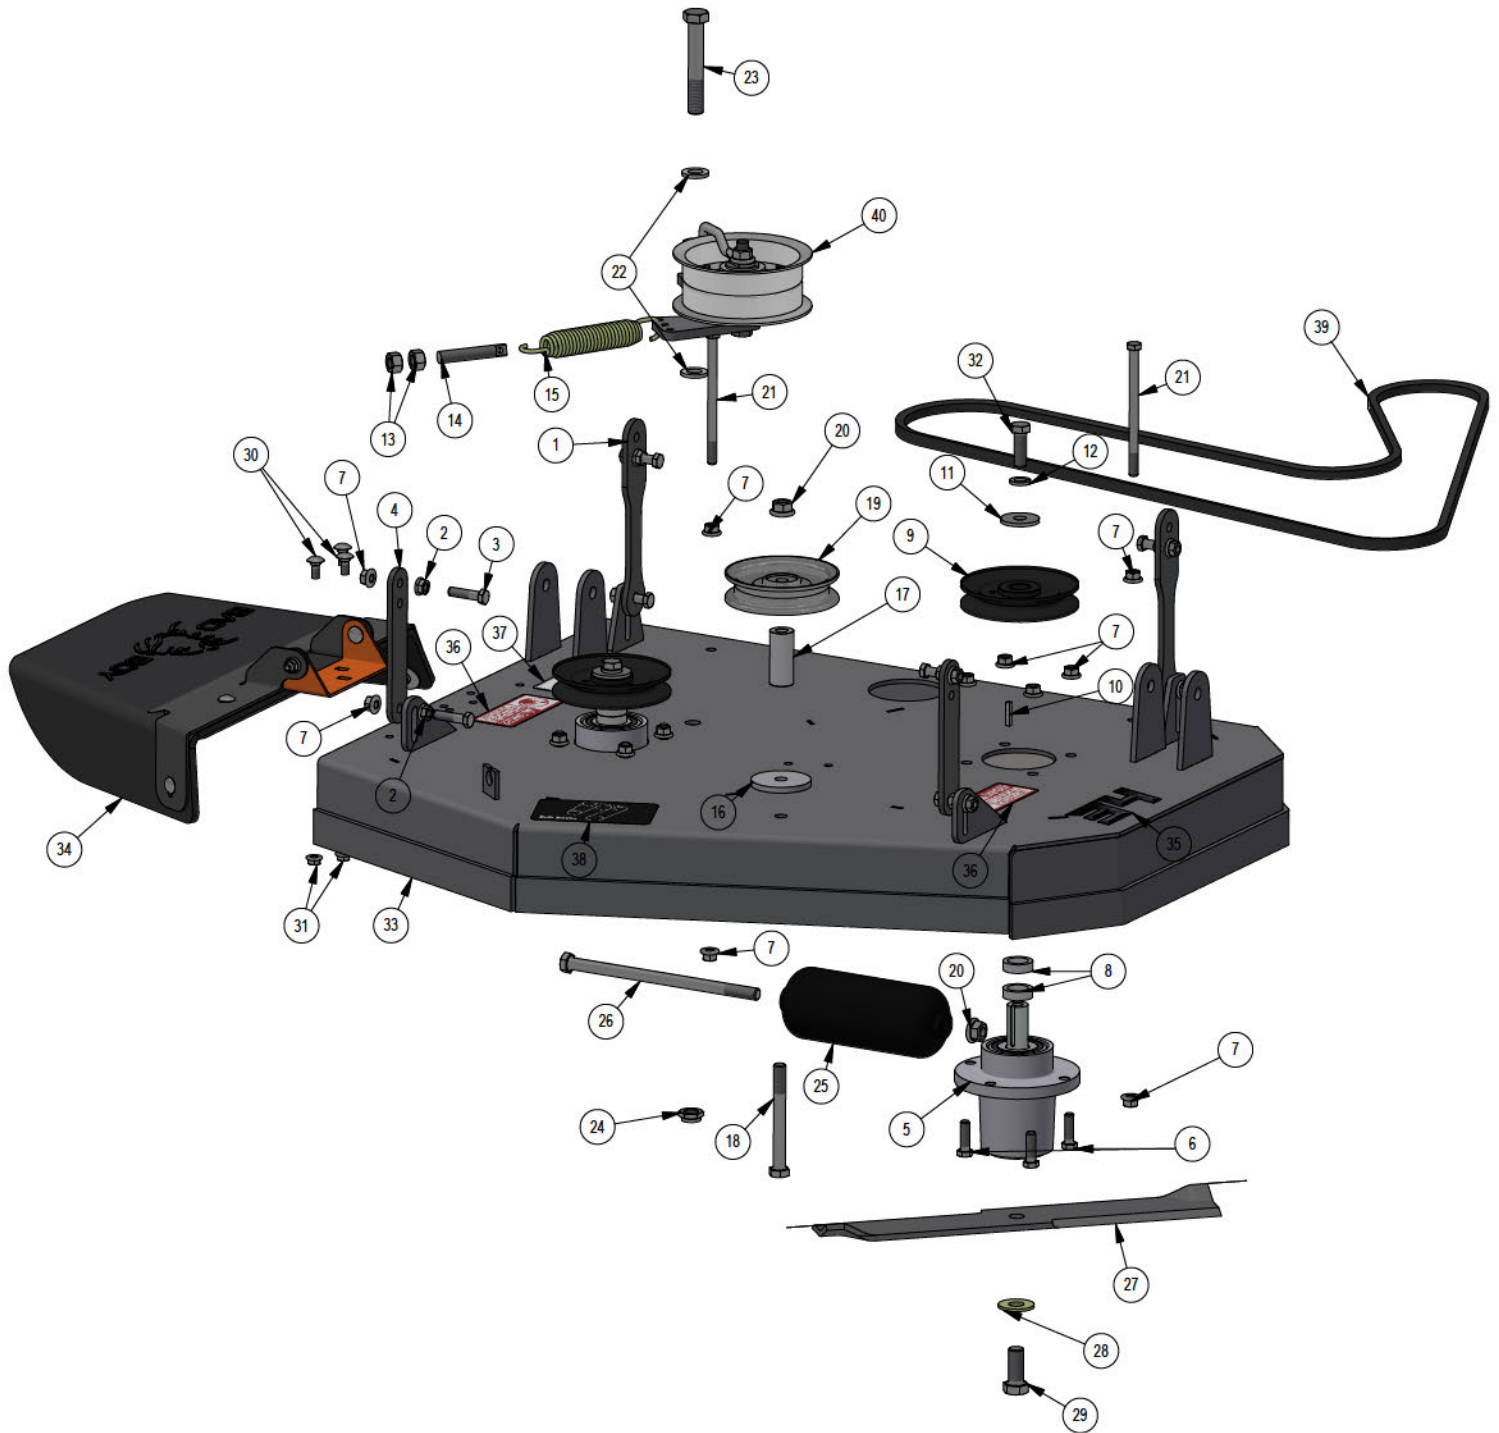

PARTS SECTION: 34" Deck

PARTS SECTION: 34" DECK

Parts List				Parts List			
ITEM	QTY	PART NUMBER	DESCRIPTION	ITEM	QTY	PART NUMBER	DESCRIPTION
1	2	039-2128-00	2019 Stand-On Rear Deck Hanger	21	2	018-7060-00	3/8-16 X 5-1/2 HEX CAP SCREW (GR.5) ZINC
2	8	013-5201-00	3/8-16 HEX SERRATED FLANGE NUT HARD/ZINC	22	2	019-6017-00	.635 ID X 1.120 OD X .140 THICK FLAT WASHER NYLON
3	8	018-6012-00	3/8-16 X 1-1/2 HEX CAP SCREW (GR.5) ZINC	23	1	018-5311-00	5/8-11 X 4 HEX CAP SCREW (GR.8) ZINC YELLOW
4	2	039-2129-00	2019 Revolt Front Deck Hanger	24	1	013-5301-00	5/8-11 NYLON INSERT JAM LOCKNUT ZINC
5	2	037-2002-00	36" Revolt Spindle Assembly	25	1	822-2055-00	3in deck roller
6	8	018-5040-00	3/8-16 X 1-1/4 HEX CAP SCREW (GR.5) ZINC	26	1	018-7010-00	1/2-13 X 9 HEX CAP SCREW (GR.5) ZINC
7	20	013-5202-00	3/8-16 NYLON INSERT FLANGE LOCKNUT (GR.F) ZINC	27	2	038-0036-00	34" DeckBlade
8	4	025-0060-00	36 Deck Spindle Spacer	28	2	019-5038-00	5/8" Flat Washer
9	2	033-4820-00	MZ Deck Pulley	29	2	018-6020-00	5/8-18 X 1-1/2 HEX CAP SCREW (GR.8) ZINC YELLOW
10	2	042-0010-00	3/16 X 1 SQ MACHINERY KEY 1018 STL ZINC	30	3	018-8062-00	5/16-18 x 3/4 Carriage Bolt
11	2	019-6020-00	1/2 BELLEVILLE WASHER (1-5/8 OD X .140 THK) ZINC	31	3	013-9002-00	5/16-18 HEX SERRATED FLANGE NUT HARD/ZINC
12	2	019-5007-00	1/2 SPLIT LOCKWASHER (GR.8) ZINC/YELLOW	32	2	018-6019-00	1/2-20 X 1-1/2 HEX CAP SCREW (GR.5) ZINC
13	2	013-7018-00	1/2-13 HEX NUT ZINC	33	1	060-1135-00	2024 34 Stand On Deck Weldment
14	1	018-2004-50	All Thread	34	1	210-6015-98	MZ Discharge Chute Assembly
15	1	034-2020-00	Deck Idler Spring	35	1	091-0500-00	34" Deck Decal
16	1	025-0025-00	MZ Deck Idler Spacer	36	2	091-3012-00	Danger Decal-Spindle/Discharge
17	1	025-0032-00	2019 Revolt Stationary Idle Spacer	37	1	091-8001-00	Deck Impact Patent Decal 9591803
18	1	018-7050-00	1/2-13 X 4-1/2 HEX CAP SCREW (GR.5) ZINC	38	1	091-4058-00	36" Revolt Deck Belt Route Decal
19	1	033-7026-00	5 V Idler Pulley 1/2" Bore	39	1	041-4024-00	34" deck belt 94.25"
20	2	013-8050-00	1/2-13 NYLON INSERT FLANGE LOCKNUT ZINC	40	1	039-6952-23	SD Deck Idler Assembly