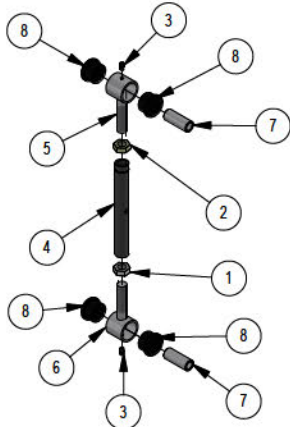

048-6000-00
2018 Maverick Turnbuckle (Top Link)