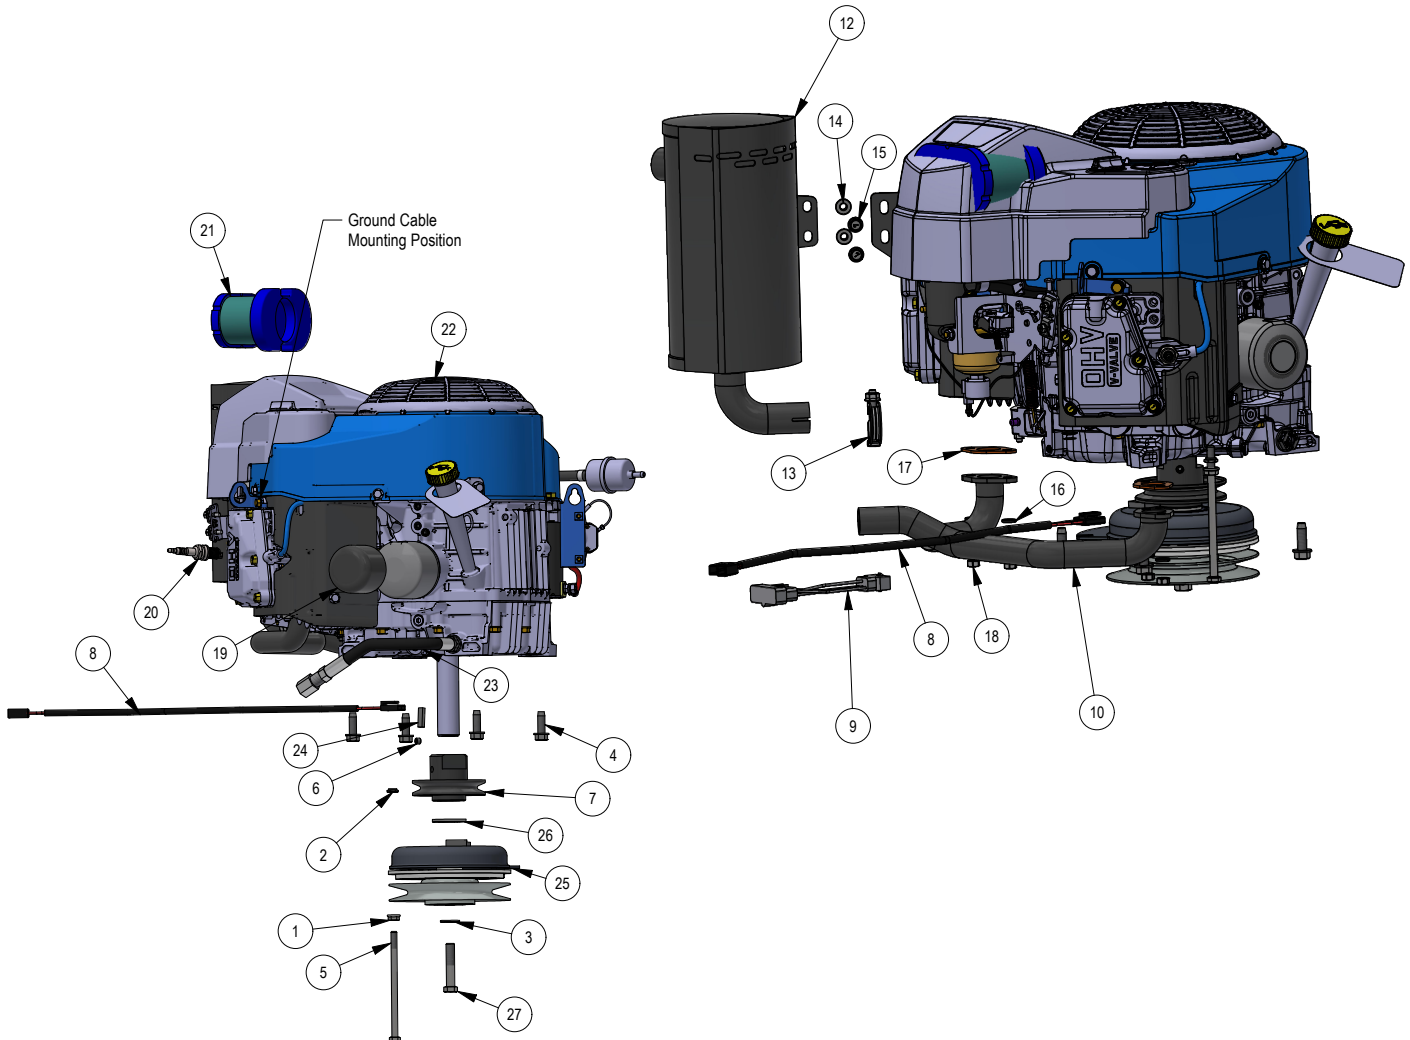

PARTS SECTION: ENGINE FS600

Parts List				Parts List			
ITEM	QTY	PART NUMBER	DESCRIPTION	ITEM	QTY	PART NUMBER	DESCRIPTION
1	1	013-9002-00	5/16-18 HEX SERRATED FLANGE NUT HARD/ZINC	15	4	015-0543-04	Exhaust Flange Bolt
2	1	013-9005-00	5/16-18 Nylock Jam Nut	16	4	015-0543-05	Exhaust Lock Washer
3	1	019-5029-00	3/8 FLAT WASHER USS (1" OD) ZINC	17	2	015-0543-07	Exhaust Gasket
4	4	018-1075-00	3/8-16 X 1-1/8 HEX WASHER UNSLOT SERRATED (TRI-LOB) TRS ZINC YELLOW	18	4	013-0075-00	M8-1.25 Zinc Nut
5	1	018-5350-00	5/16-18 X 5-1/2 HEX CAP SCREW (GR.5) ZINC	19	1	063-8017-00	Oil Filter
6	1	030-0050-00	5/16 Set Screw	20	2	015-8001-00	Spark Plug - Kawasaki
7	1	033-2011-00	3-3/4" Motor Pulley SD	21	1	063-2097-00	Kawasaki Air Filter
8	1	070-2000-00	Clutch Pigtail	22	1	015-0087-00	Kawasaki 18.5HP FS600 Electric Start
9	1	086-9002-19	2019 Harness Adaptor-Gen2 FX-ALL	23	1	051-5404-00	Oil drain Hose
10	1	015-0543-02	Exhaust Pipe	24	1	042-6030-00	1/4 X 1 SQ MACHINERY KEY 1018 STL PLN
11	1	015-0543-03	Exhaust Bracket	25	1	070-1000-00	Clutch
12	1	015-0543-01	MUFFLER	26	1	019-6029-00	1.140 ID X 1.750 OD X .132 THICK FLAT WASHER PLAIN
13	1	015-0543-08	Exhaust Clamp	27	1	018-0118-00	7/16-20 X 2-1/4 HEX CAP SCREW (GR.8) With Patch
14	2	015-0543-06	Exhaust Nut