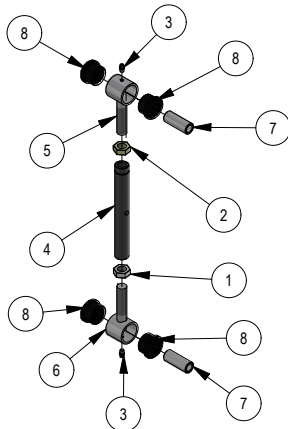

048-6000-00
2018 Maverick Turnbuckle (Top Link)