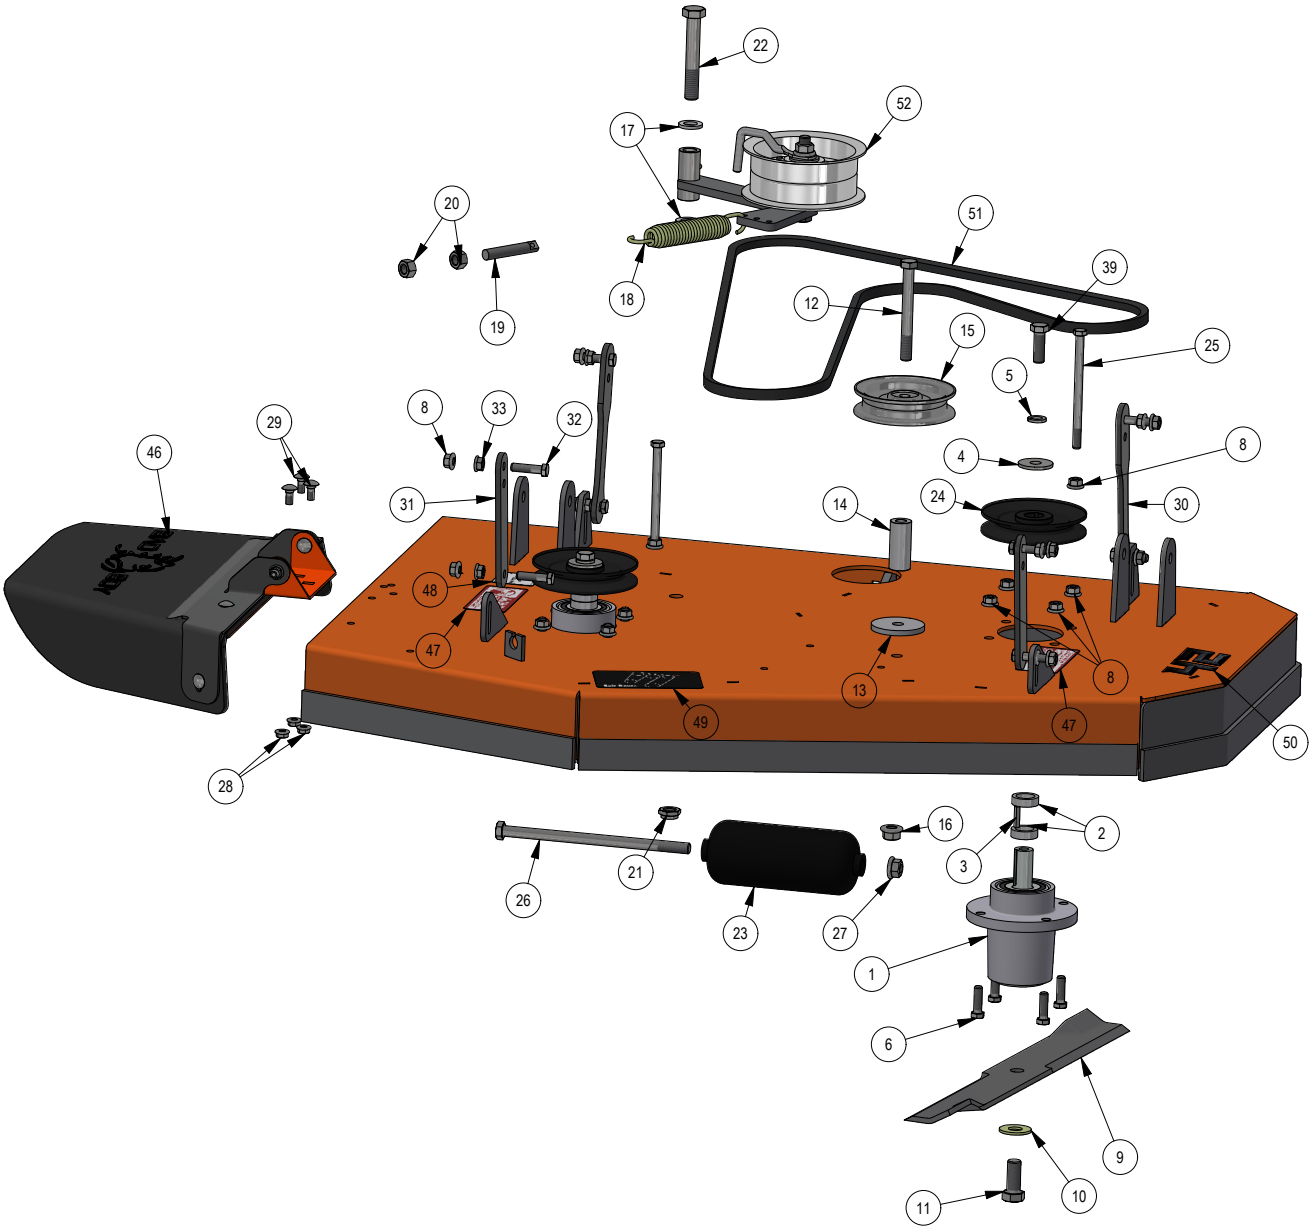

PARTS SECTION: 42" DECK

PARTS SECTION: 42" DECK

Parts List				Parts List			
ITEM	QTY	PART NUMBER	DESCRIPTION	ITEM	QTY	PART NUMBER	DESCRIPTION
1	2	037-2002-00	36" Revolt Spindle Assembly	23	1	822-2055-00	3in deck roller
2	4	025-0060-00	36 Deck Spindle Spacer	24	2	033-4301-00	60" MZ Deck Pulley (Representation Only)
3	2	042-0010-00	3/16 X 1 SQ MACHINERY KEY 1018 STL ZINC	25	2	018-7060-00	3/8-16 X 5-1/2 HEX CAP SCREW (GR.5) ZINC
4	2	019-6020-00	1/2 BELLEVILLE WASHER (1-5/8 OD X .140 THK) ZINC	26	1	018-7010-00	1/2-13 X 9 HEX CAP SCREW (GR.5) ZINC
5	2	019-5007-00	1/2 SPLIT LOCKWASHER (GR.8) ZINC/YELLOW	27	1	013-0010-00	1/2-13 HEX FLANGE AUTO OVAL LOCKNUT (GR.F) ZINC/WAX
6	8	018-5040-00	3/8-16 X 1-1/4 HEX CAP SCREW (GR.5) ZINC	28	3	013-9002-00	5/16-18 HEX SERRATED FLANGE NUT HARD/ZINC
8	20	013-5202-00	3/8-16 NYLON INSERT FLANGE LOCKNUT (GR.F) ZINC	29	3	018-8062-00	5/16-18 x 3/4 Carriage Bolt
9	2	038-6060-00	60" High Lift Fusion Blade	30	2	039-2128-00	2019 Stand-On Rear Deck Hanger
10	2	019-5038-00	5/8" Flat Washer	31	2	039-2129-00	2019 Revolt Front Deck Hanger
11	2	018-6020-00	5/8-18 X 1-1/2 HEX CAP SCREW (GR.8) ZINC YELLOW	32	8	018-6012-00	3/8-16 X 1-1/2 HEX CAP SCREW (GR.5) ZINC
12	1	018-7050-00	1/2-13 X 4-1/2 HEX CAP SCREW (GR.5) ZINC	33	8	013-5201-00	3/8-16 HEX SERRATED FLANGE NUT HARD/ZINC
13	1	025-0025-00	MZ Deck Idler Spacer	39	2	018-6019-00	1/2-20 X 1-1/2 HEX CAP SCREW (GR.5) ZINC
14	1	025-0032-00	2019 Revolt Stationary Idle Spacer	40	1	060-1143-00	2024 42 SD Stand On Deck weldment
15	1	033-7026-00	5 V Idler Pulley 1/2" Bore	46	1	210-6015-98	MZ Discharge Chute Assembly
16	1	013-8050-00	1/2-13 NYLON INSERT FLANGE LOCKNUT ZINC	47	2	091-3012-00	Danger Decal-Spindle/Discharge
17	2	019-6017-00	.635 ID X 1.120 OD X .140 THICK FLAT WASHER NYLON	48	1	091-8001-00	Deck Impact Patent Decal 9591803
18	1	034-2020-00	Deck Idler Spring	49	1	091-4058-00	36" Revolt Deck Belt Route Decal
19	1	018-2004-50	All Thread	50	1	091-0502-00	42" Deck Decal
20	2	013-7018-00	1/2-13 HEX NUT ZINC	51	1	041-8054-00	2020 Walk-Behind 36 Deck Belt
21	1	013-5301-00	5/8-11 NYLON INSERT JAM LOCKNUT ZINC	52	1	039-6952-23	SD Deck Idler Assembly
22	1	018-5311-00	5/8-11 X 4 HEX CAP SCREW (GR.8) ZINC YELLOW