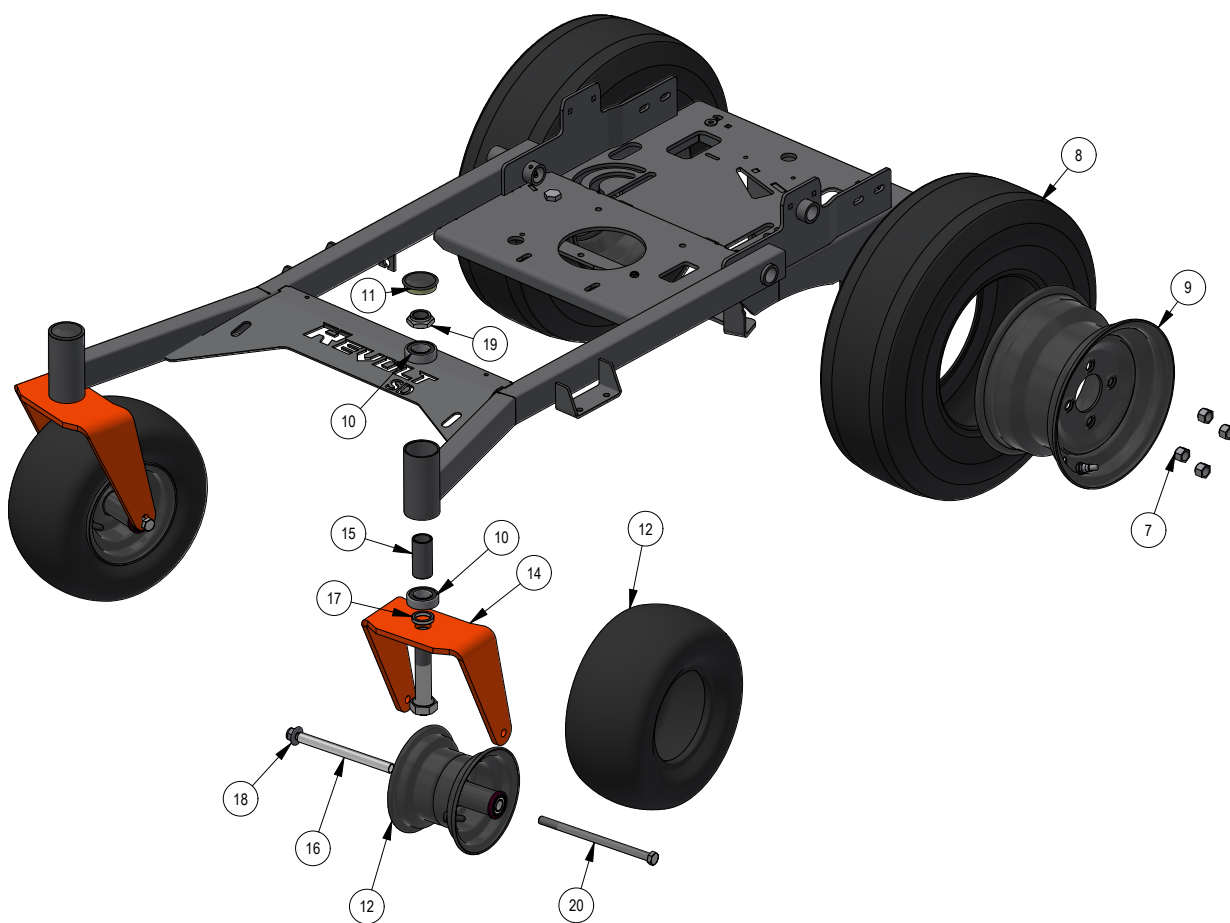

PARTS SECTION: TIRES AND FRONT SPINDLES

Parts List				Parts List			
ITEM	QTY	PART NUMBER	DESCRIPTION	ITEM	QTY	PART NUMBER	DESCRIPTION
1	1	018-4010-00	1/2-13 Nylon Insert Nut	12	2	022-2017-00	13x6 5-6 Black Tire and Wheel Assembly
2	1	013-9005-00	5/16-18 Nylock Jam Nut	13	4	022-7009-00	1 3/8" Wheel Bearing
3	1	019-2040-00	1/2 Flat Washer	14	2	023-0003-00	2017 ZT Front Fork
4	1	024-3050-00	1/4 DRIVE-TYPE STRAIGHT GREASE FITTING (NO BALL) ZINC YELLOW	15	2	025-0003-00	2016 Front Bearing Spacer
5	1	070-5223-00	2023 Stand On Frame Weldment -SD	16	2	025-5202-00	Front Wheel Spanner
6	1	019-7040-00	1/4 USS FLAT WASHER (3/4 OD) ZINC	17	2	058-1000-00	1.02 ID X 1.38 OD X .250 THK SPACER ZINC
7	8	013-3000-00	Acorn Lug Nut	18	2	013-8050-00	1/2-13 Nylon Flange Nut
8	2	022-4042-00	36" Revolt Reaper Tire	19	2	013-9004-00	1"-14 NYLON INSERT JAM LOCKNUT ZINC
9	2	022-4043-00	36" Revolt Wheel	20	2	018-0040-00	1/2-13 X 8-1/2 HEX CAP SCREW (GR.5) ZINC
10	4	010-1050-00	1641 BEARING W/2 CONTACT RUBBER SEALS	21	2	018-0005-00	1"-14 X 5 HEX CAP SCREW (GR.8) ZINC YELLOW
11	2	014-2025-00	2017 Bearing Cover