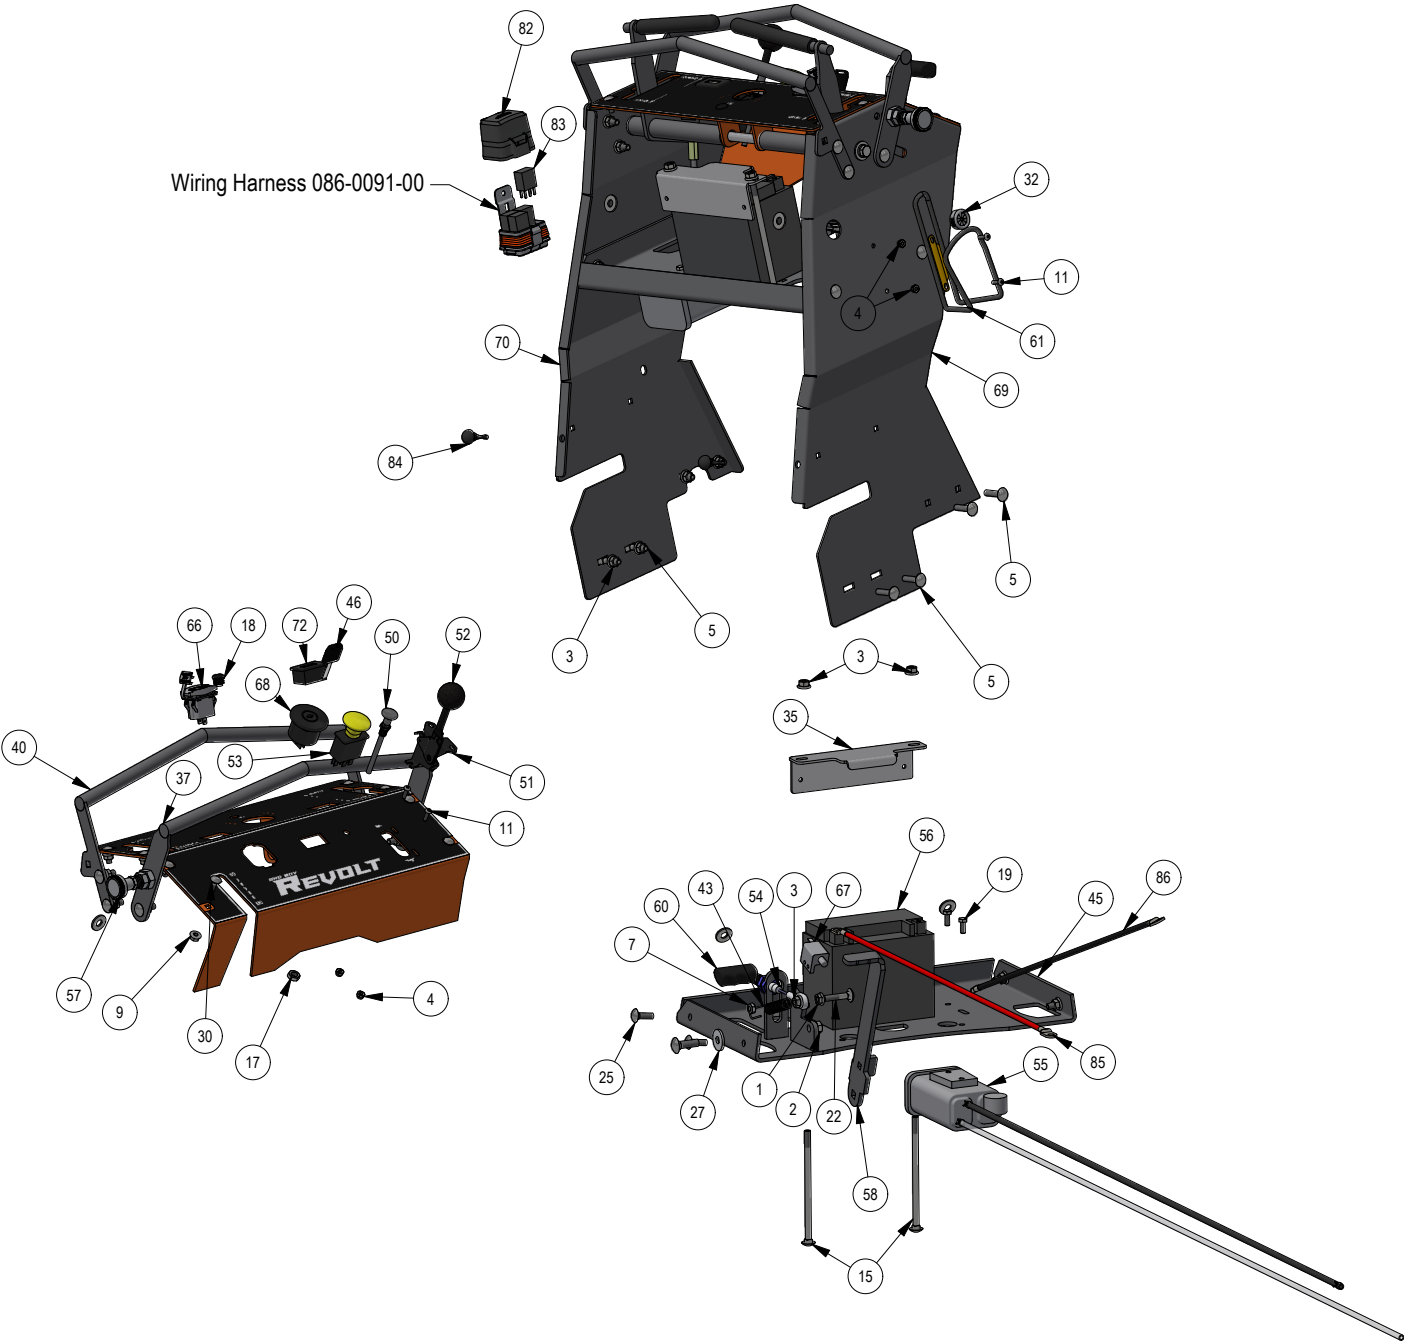

PARTS SECTION: PODIUM

PARTS SECTION: PODIUM