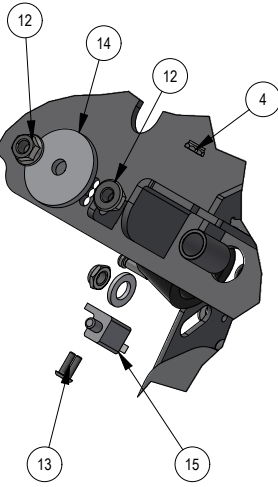

PARTS SECTION: FENDERS

DETAIL A