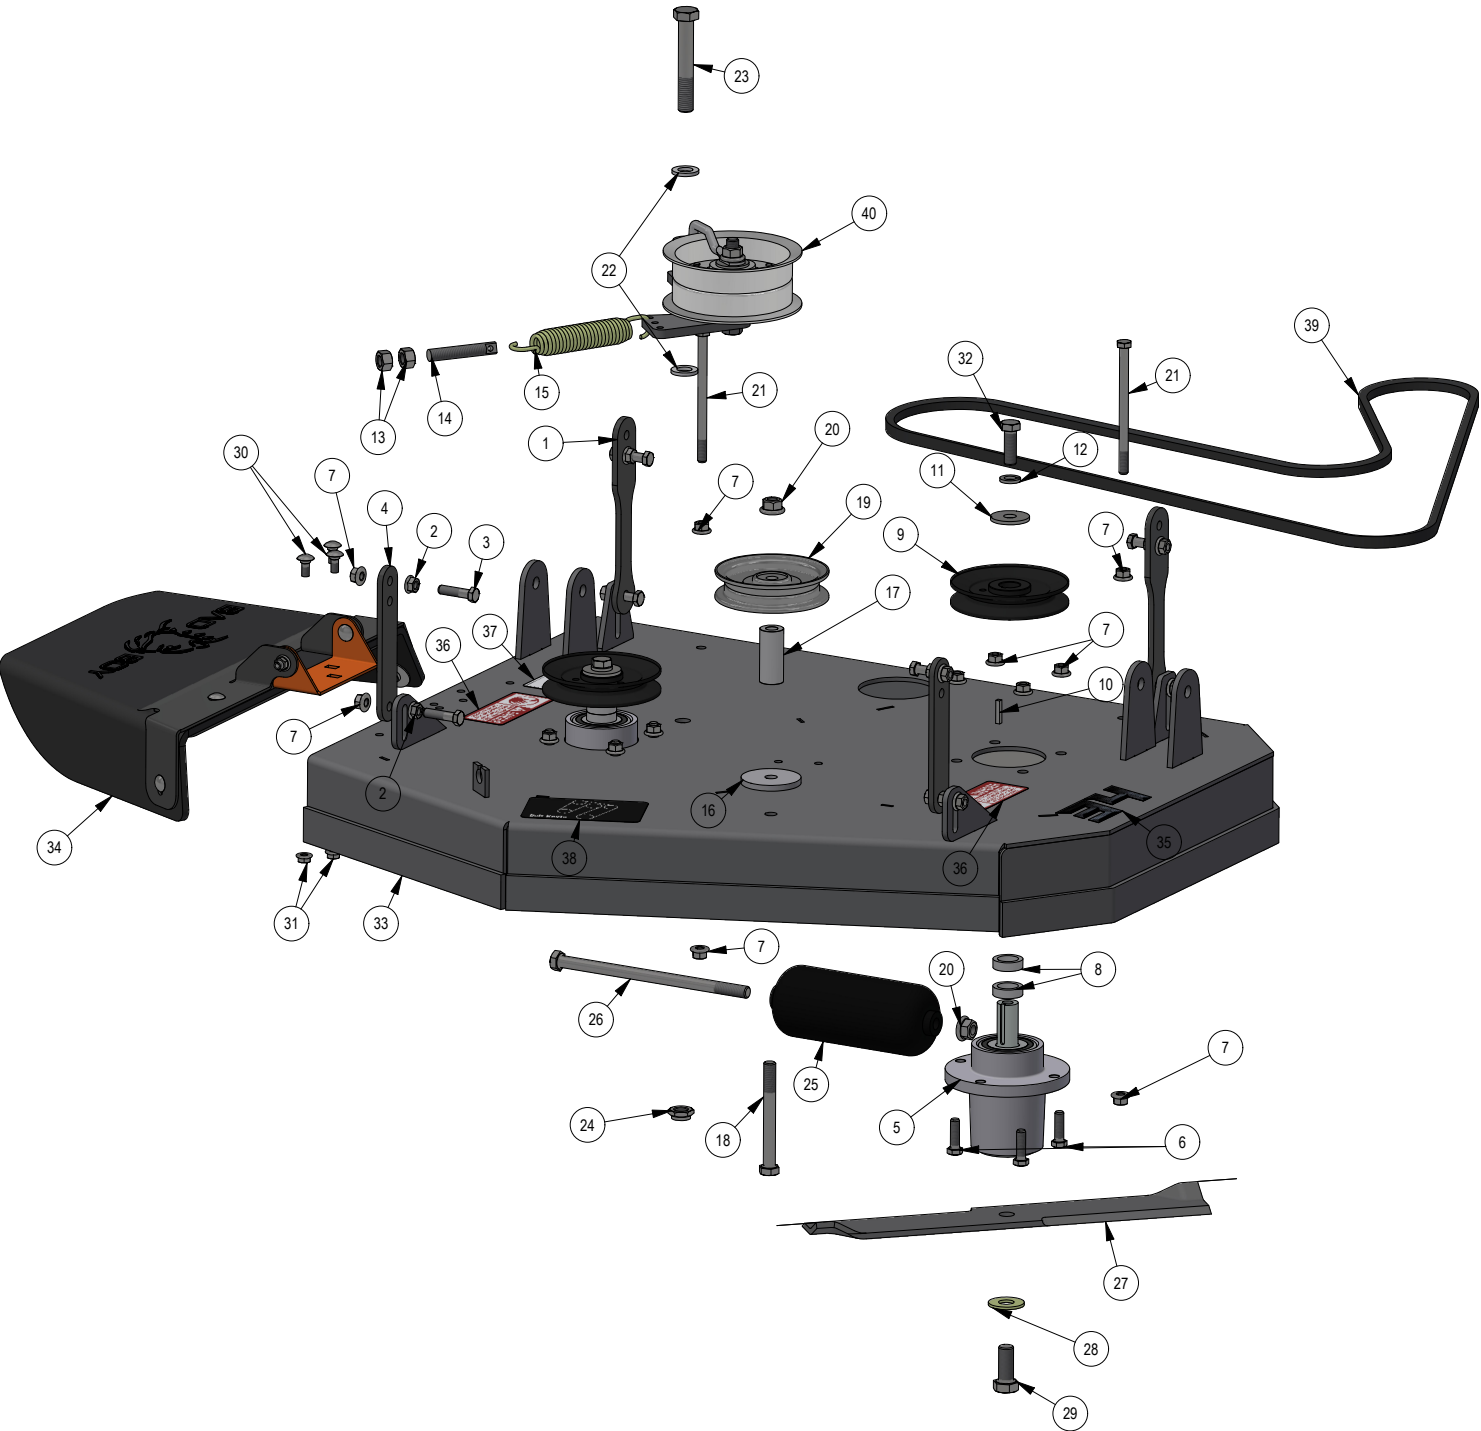

25

BAD BOY
MOWERS

PARTS MANUAL

REVOLT 50 STAND-ON

ZERO-TURN MOWER OWNER'S PARTS MANUAL

For additional information, please see us at

www.badboycountry.com

PARTS SECTION: 34" Deck

PARTS SECTION: DECK COMPONENTS

210-6015-98 Parts List				210-6015-98 Parts List			
ITEM	QTY	PART NUMBER	DESCRIPTION	ITEM	QTY	PART NUMBER	DESCRIPTION
1	1	206-6020-00	Chute Hanger 48 MZ	5	1	210-6014-00	Rubber Discharge Chute MZ (Component)
2	1	039-4891-00	Discharge Chute Bracket 48 MZ (Upper)	6	6	018-8066-00	5/16-18 X 7/8 CARRIAGE BOLT ZINC
3	1	039-4892-00	2017 MZ Discharge Chute Bracket-Lower	7	2	019-0002-00	5/16 FENDER WASHER (1-1/2 OD) ZINC
4	2	019-6042-00	.360 ID X .983 OD X .120 THICK FLAT WASHER NYLON	8	6	013-8049-00	5/16-18 NYLON INSERT FLANGE LOCKNUT ZINC