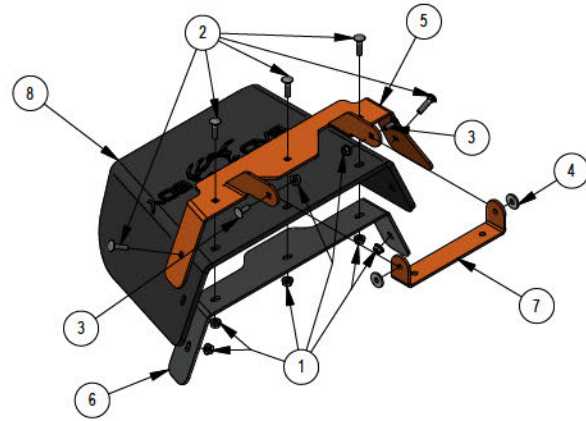

210-7000-98
2019 Outlaw Gen2 Chute Assembly