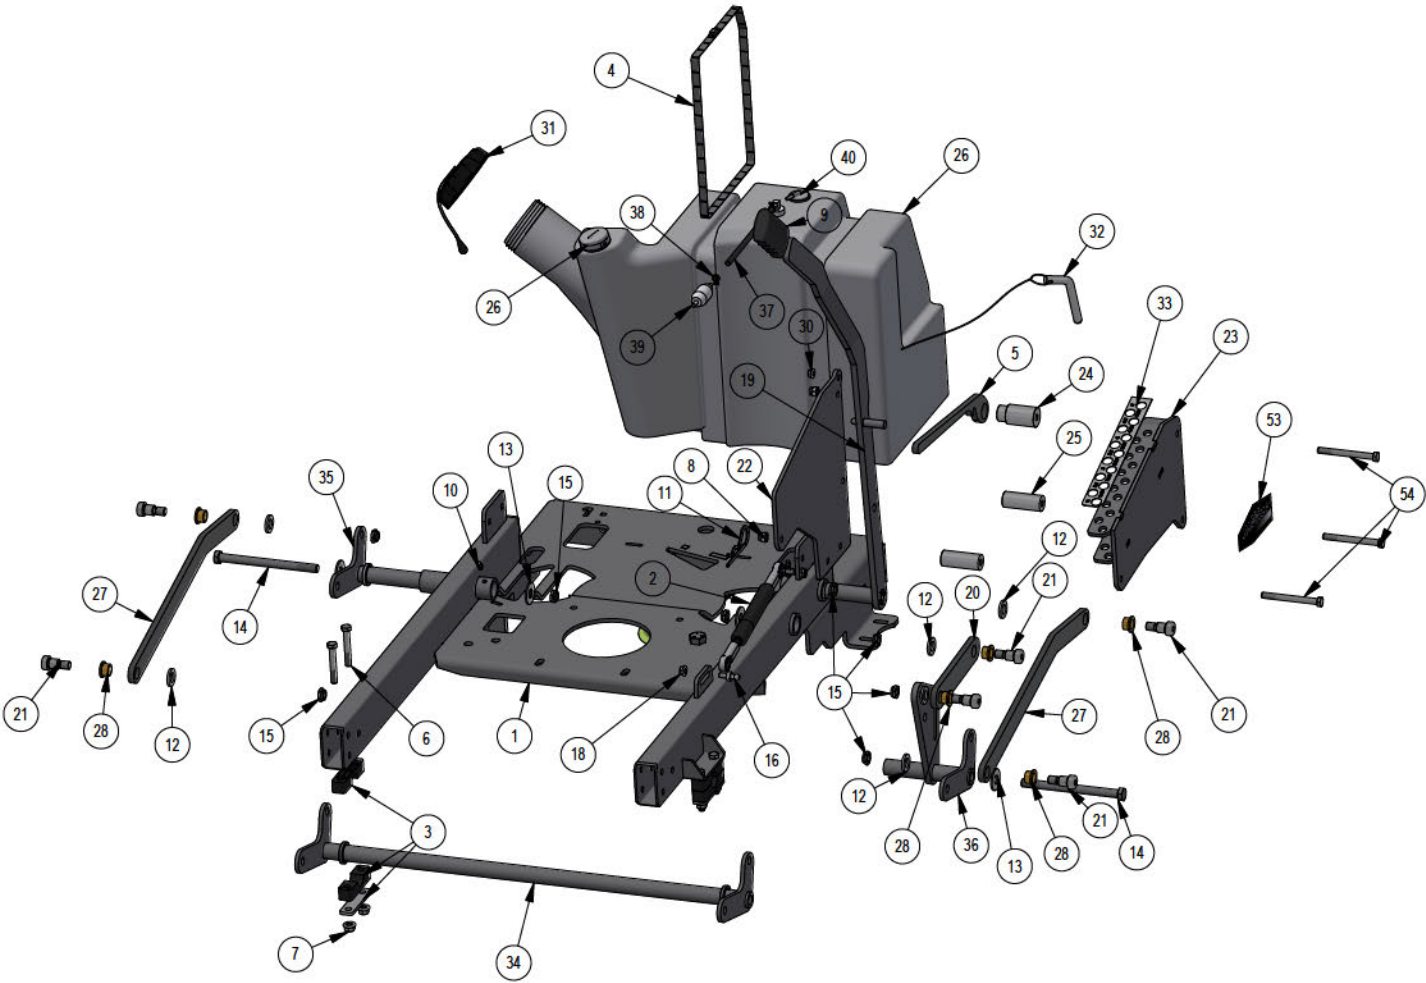

PARTS SECTION: Revolt Deck Height

PARTS SECTION: Revolt Deck Height

Parts List				Parts List			
ITEM	QTY	PART NUMBER	DESCRIPTION	ITEM	QTY	PART NUMBER	DESCRIPTION
1	1	070-5220-19	2019 Stand On Frame	22	1	026-0271-00	2023 Stand On Inner Adjustment Plate
2	1	087-5400-00	200 lb Gas Spring-54" Deck outlaw	23	1	026-0256-00	2023 Stand On Outer Adjustment Plate weldment
3	2	017-9076-00	Pillow Block Kit	24	1	025-0081-00	Stand On Spacer 2.5" With shoulder
4	2	072-0051-00	2019 Stand On Gas Tank Strap	25	2	025-5343-00	Stand On Spacer 2.5"
5	1	031-0093-00	2019 Stand On Deck Lever Lock	26	1	067-0030-23	2023 revolt_Fuel_tank
6	4	018-0028-00	3/8-16 X 2-1/2 HEX CAP SCREW (GR.5) ZINC	27	2	026-0300-00	2023 Stand-on Actuator Linkage
7	4	013-5202-00	3/8-16 NYLON INSERT FLANGE LOCKNUT (GR.F) ZINC	28	6	032-5052-00	.627 ID X .753 OD X .500 LGTH X 1.000 FLG OD X .094 FLG THICK FLANGED BEARING OIL-IMPREG BRNZ
8	3	013-5041-00	3/8-16 NYLON INSERT LOCKNUT ZINC	30	1	013-2050-00	1/4-20 NYL INSERT FLANGE LOCKNUT ZINC
9	1	069-4012-00	2019 Stand On Lift Grip	31	1	066-8070-00	2023 Revolt fuel cap
10	3	024-3050-00	1/4 DRIVE-TYPE STRAIGHT GREASE FITTING (NO BALL) ZINC YELLOW	32	1	040-4004-00	2023 stand on Height Adj Pin
11	1	020-1001-00	Revolt Cotter Pin for 7/8" to 1" shank	33	1	091-0025-00	2023 Revolt Deck Height decal
12	8	019-6017-00	.635 ID X 1.120 OD X .140 THICK FLAT WASHER NYLON	34	1	028-0059-00	2023 Stand On Front Actuator
13	4	019-2040-00	1/2 F/W USS (1-3/8" OD) ZINCC	35	1	028-0047-00	2023 Stand On Actuator Rear RH
14	2	018-0038-00	1/2-13 X 6 1/2 HEX CAP SCREW (GR.5) ZINC	36	1	028-0048-00	2023 Actuator rear_LH
15	9	018-4010-00	1/2-13 NYLON INSERT JAM LOCKNUT ZINC	37	1	051-8067-00	1/4" Fuel Line Hose
16	2	018-2055-00	10mm Damper Ball Stud-Steering	38	2	072-8069-00	1/4 Fuel Hose Clamp
18	2	013-9002-00	5/16-18 HEX SERRATED FLANGE NUT HARD/ZINC	39	1	015-0200-00	27HP Kohler Fuel Filter
19	1	031-7153-00	2023 Lift Lever Weldment	40	1	067-6070-00	Rollover Valve W/Grommet
20	1	028-5002-00	2023 lever secondary linkage	53	1	091-0521-00	Revolt Deck Height Decal
21	6	018-3001-00	5/8 X 5/8 SOCKET SHOULDER BOLT ZINC YELLOW	54	3	018-0084-00	3/8-16 X 3-3/4 HEX CAP SCREW (GR.5) ZINC