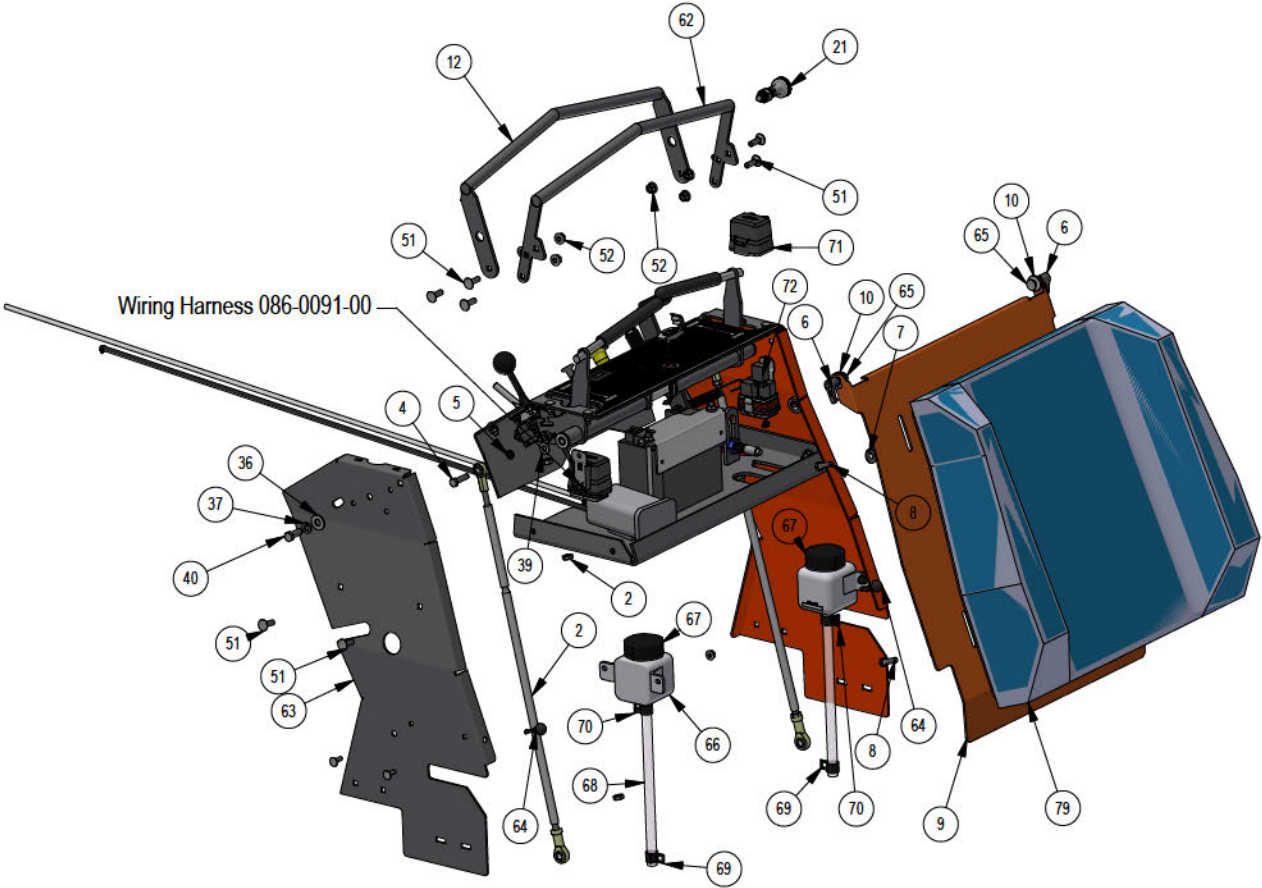

PARTS SECTION: Revolt Deck Height

Parts List				Parts List			
ITEM	QTY	PART NUMBER	DESCRIPTION	ITEM	QTY	PART NUMBER	DESCRIPTION
1	1	070-5220-19	2019 Stand On Frame	22	1	026-0271-00	2023 Stand On Inner Adjustment Plate
2	1	087-5400-00	200 lb Gas Spring-54" Deck outlaw	23	1	026-0256-00	2023 Stand On Outer Adjustment Plate weldment
3	2	017-9076-00	Pillow Block Kit	24	1	025-0081-00	Stand On Spacer 2.5" With shoulder
4	2	072-0051-00	2019 Stand On Gas Tank Strap	25	2	025-5343-00	Stand On Spacer 2.5"
5	1	031-0093-00	2019 Stand On Deck Lever Lock	26	1	067-0030-23	2023 revolt_Fuel_tank
6	4	018-0028-00	3/8-16 X 2-1/2 HEX CAP SCREW (GR.5) ZINC	27	2	026-0300-00	2023 Stand-on Actuator Linkage
7	4	013-5202-00	3/8-16 NYLON INSERT FLANGE LOCKNUT (GR.F) ZINC	28	6	032-5052-00	.627 ID X .753 OD X .500 LGTH X 1.000 FLG OD X .094 FLG THICK FLANGED BEARING OIL-IMPREG BRNZ
8	3	013-5041-00	3/8-16 NYLON INSERT LOCKNUT ZINC	30	1	013-2050-00	1/4-20 NYL INSERT FLANGE LOCKNUT ZINC
9	1	069-4012-00	2019 Stand On Lift Grip	31	1	066-8070-00	2023 Revolt fuel cap
10	3	024-3050-00	1/4 DRIVE-TYPE STRAIGHT GREASE FITTING (NO BALL) ZINC YELLOW	32	1	040-4004-00	2023 stand on Height Adj Pin
11	1	020-1001-00	Revolt Cotter Pin for 7/8" to 1" shank	33	1	091-0025-00	2023 Revolt Deck Height decal
12	8	019-6017-00	.635 ID X 1.120 OD X .140 THICK FLAT WASHER NYLON	34	1	028-0059-00	2023 Stand On Front Actuator
13	4	019-2040-00	1/2 F/W USS (1-3/8" OD) ZINCC	35	1	028-0047-00	2023 Stand On Actuator Rear RH
14	2	018-0038-00	1/2-13 X 6 1/2 HEX CAP SCREW (GR.5) ZINC	36	1	028-0048-00	2023 Actuator rear_LH
15	9	018-4010-00	1/2-13 NYLON INSERT JAM LOCKNUT ZINC	37	1	051-8067-00	1/4" Fuel Line Hose
16	2	018-2055-00	10mm Damper Ball Stud-Steering	38	2	072-8069-00	1/4 Fuel Hose Clamp
18	2	013-9002-00	5/16-18 HEX SERRATED FLANGE NUT HARD/ZINC	39	1	015-0200-00	27HP Kohler Fuel Filter
19	1	031-7153-00	2023 Lift Lever Weldment	40	1	067-6070-00	Rollover Valve W/Grommet
20	1	028-5002-00	2023 lever secondary linkage	53	1	091-0521-00	Revolt Deck Height Decal
21	6	018-3001-00	5/8 X 5/8 SOCKET SHOULDER BOLT ZINC YELLOW	54	3	018-0084-00	3/8-16 X 3-3/4 HEX CAP SCREW (GR.5) ZINC

PARTS SECTION: Revolt Podium Assembly