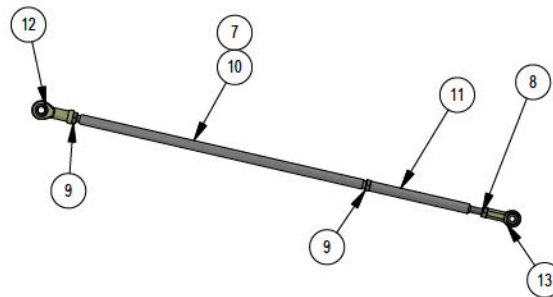

**61" REVOLT REAR TIRE
022-4200-00**

**PUSH ROD ASSEMBLY
035-0006-19**