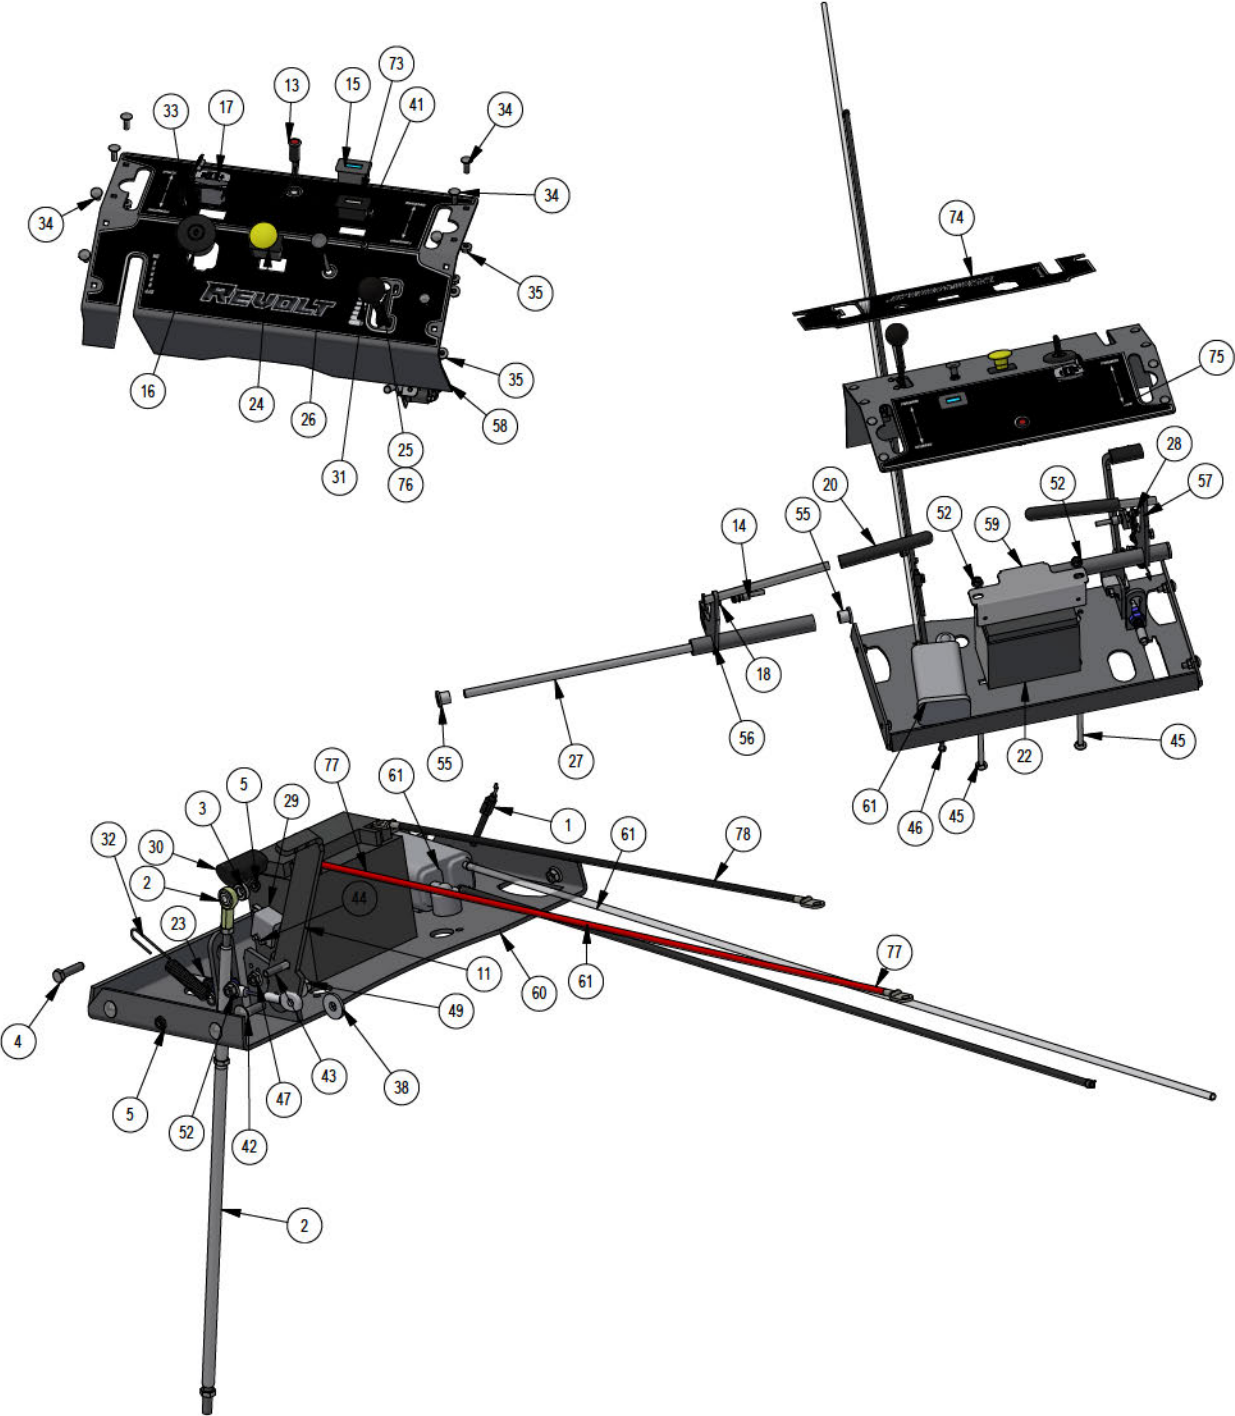

PARTS SECTION: Revolt Podium Assembly

PARTS SECTION: Revolt Podium Assembly