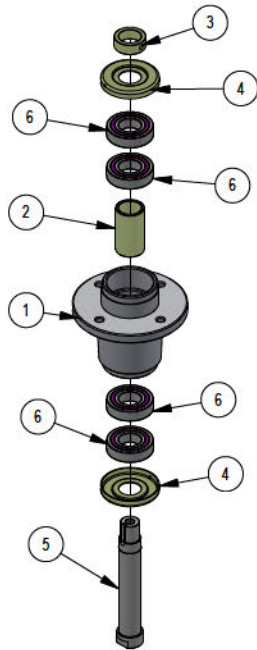

PARTS SECTION: DECK SUBASSEMBLIES

039-6945-19 Parts List				039-6945-20 Parts List			
ITEM	QTY	PART NUMBER	DESCRIPTION	ITEM	QTY	PART NUMBER	DESCRIPTION
1	1	013-8050-00	1/2-13 NYLON INSERT FLANGE LOCKNUT ZINC	1	1	013-8050-00	1/2-13 NYLON INSERT FLANGE LOCKNUT ZINC
2	1	018-7016-00	1/2-13 X 3 HEX CAP SCREW (GR.5) ZINC	2	1	014-4005-00	61" Revolt Idler Pulley Cover- Raw
3	1	025-5337-00	SPACER	3	1	018-0051-00	1/2-13 X 3-3/4 HEX CAP SCREW (GR.5) ZINC
4	1	033-8050-00	5" Idler Pulley	4	1	025-5203-00	.51 ID X .75 OD X .75 LGTH SOLID SPACER ZINC
5	1	039-6945-00	Deck Idler	5	1	025-5337-00	SPACER
037-4000-00 Parts List				6	1	033-8050-00	5" Idler Pulley
ITEM	QTY	PART NUMBER	DESCRIPTION	7	1	039-6945-00	Deck Idler
1	1	037-4000-01	4000 Series Spindle Housing				
2	1	037-4002-00	4000 Series Spindle Spacer				
3	1	037-9050-00	Locking Collar w/ 1/4"-20 Set Screw				
4	2	037-8002-00	Spindle Dust Cap				
5	1	037-6026-00	Spindle Shaft				
6	4	037-6023-00	Bearing - 6206				

039-6945-19
2019 Revolt Deck Idler Assembly

039-6945-20
2020 61 Revolt Deck Idler Assembly

037-4000-00
Outlaw Spindle Assembly

PARTS SECTION: DECK SUBASSEMBLIES CONT.

048-8000-00 Parts List				210-7000-98 Parts List			
ITEM	QTY	PART NUMBER	DESCRIPTION	ITEM	QTY	PART NUMBER	DESCRIPTION
1	1	013-0030-00	Hex Nut M20-2.5	1	7	013-8049-00	5/16-18 NYLON INSERT FLANGE LOCKNUT ZINC
2	1	013-0031-00	Hex Nut M20-2.5 Left Hand Threads Gold Plated	2	5	018-4703-00	5/16-18 X 1-1/4 CARRIAGE BOLT ZINC
3	2	024-0001-00	1/4-28 Grease Fitting	3	2	018-8066-00	5/16-18 X 7/8 CARRIAGE BOLT ZINC
4	4	032-2000-00	Polyurethane Bushing	4	2	019-6042-00	.360 ID X .983 OD X .120 THICK FLAT WASHER NYLON
5	2	032-2001-00	Sleeve	5	1	039-4893-00	2019 Upper Chute Bracket
6	1	048-8020-00	2024 Turnbuckle Body	6	1	039-4894-00	2019 Lower Chute Bracket
7	1	048-8021-00	Turnbuckle End Right-Handed Thread	7	1	206-6018-00	2019 Chute Hanger
8	1	048-8022-00	Turnbuckle End Left-Handed Thread	8	1	210-6025-00	2019 Belted Chute with Logo