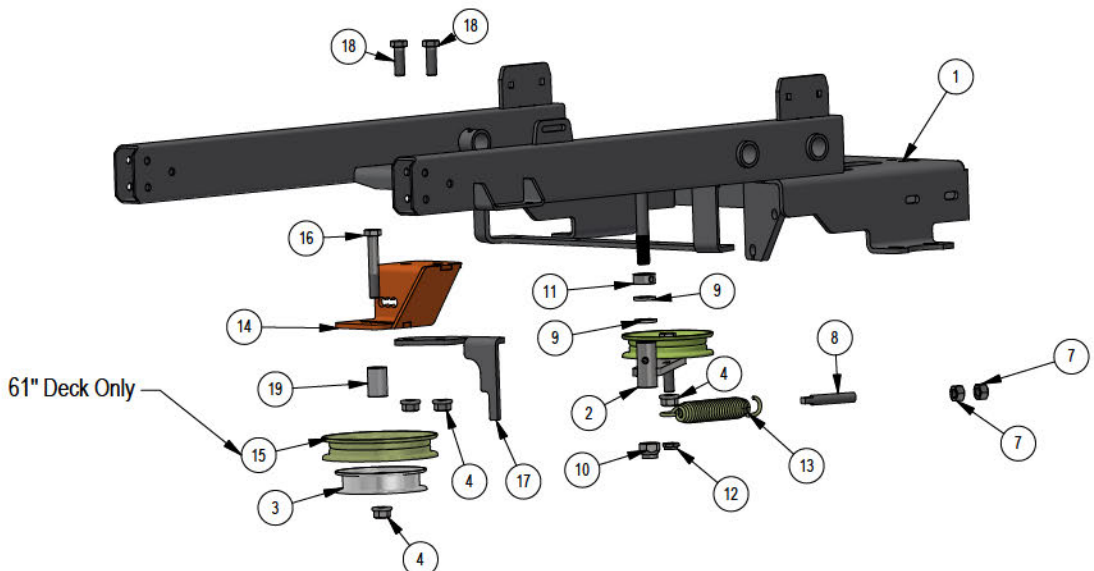

PARTS SECTION: IDLER ARM MOUNT

Parts List				Parts List			
ITEM	QTY	PART NUMBER	DESCRIPTION	ITEM	QTY	PART NUMBER	DESCRIPTION
1	1	070-5220-19	2019 Stand On Frame	11	2	025-7020-00	5/8 SOLID SHAFT COLLAR (W/1 SET SCREW) ZINC
2	1	039-6945-00	Deck Idler	12	1	018-4010-00	1/2-13 NYLON INSERT JAM LOCKNUT ZINC
3	1	033-6001-00	4 3/4 Idler Pulley	13	1	034-2020-00	Deck Idler Spring
4	4	013-8050-00	1/2-13 NYLON INSERT FLANGE LOCKNUT ZINC	14	1	039-0089-00	Idler Pulley Bracket Weldment 2019 Stand On
5	1	018-6036-00	1/2-13 X 2-3/4 HEX CAP SCREW (GR.5) ZINC	15	1	033-7201-25	5-3/4 Idler Pulley-Capitol Stampings
6	1	025-7036-00	1/2 SOLID SHAFT COLLAR (W/1 SET SCREW) ZINC	16	1	018-0050-00	1/2-13 X 3-1/4 HEX CAP SCREW (GR.5) ZINC
7	2	013-7018-00	1/2-13 HEX NUT ZINC	17	1	039-0119-00	2019 Stand On Clutch Stop Bracket
8	1	018-2004-50	All Thread	18	2	018-5006-00	1/2-13 X 1-1/2 HEX CAP SCREW (GR.5) ZINC
9	2	019-6017-00	.635 ID X 1.120 OD X .140 THICK FLAT WASHER NYLON	19	1	025-5338-00	.502 ID X .750 OD X 1.500 Long Spacer
10	1	013-7021-00	5/8-11 NYLON INSERT LOCKNUT ZINC				

039-0089-00
Idler pulley Bracket
As looking from front of mower