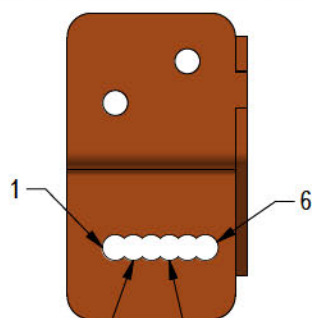

48" Bolt in 2nd hole
54" & 61" Bolt in 4th hole