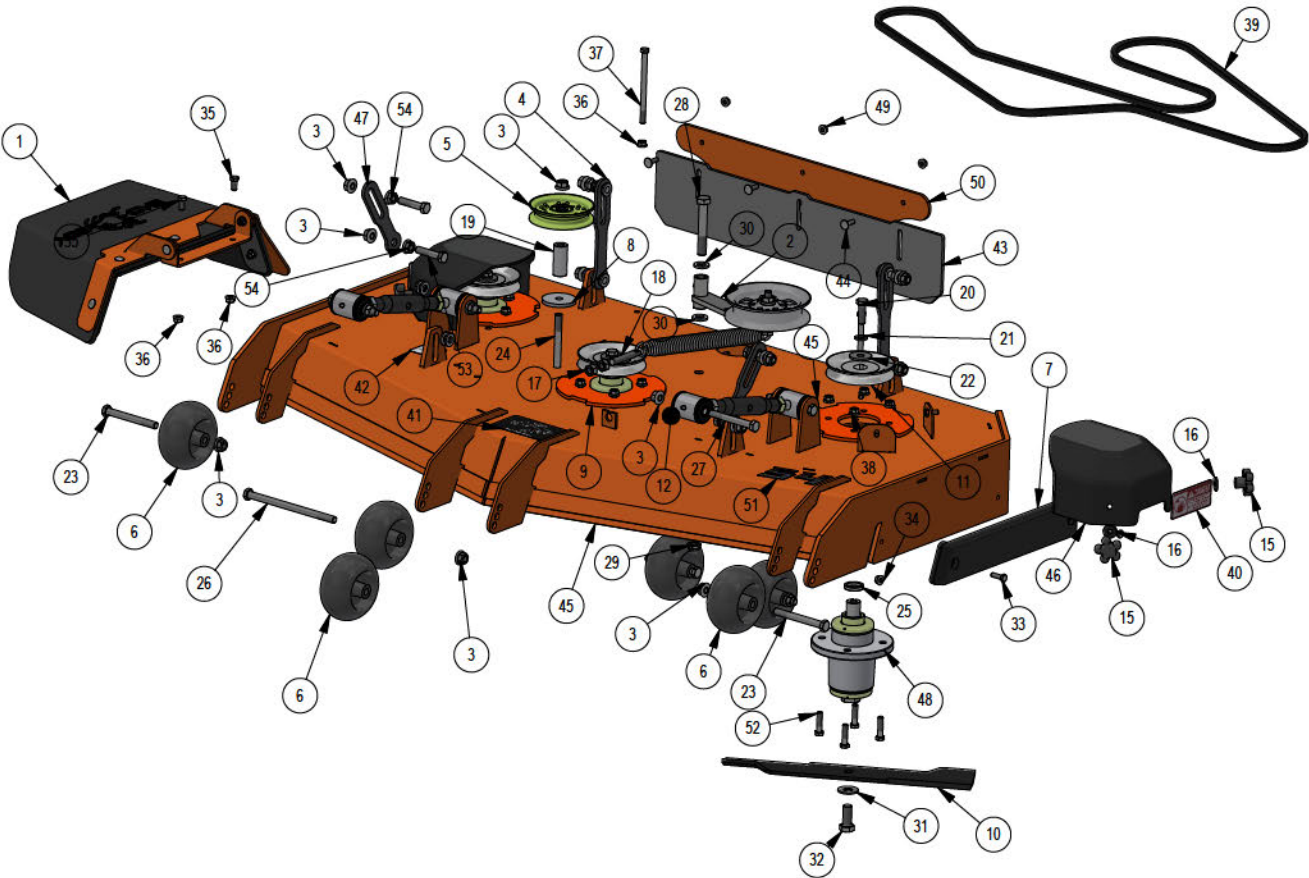

PARTS SECTION: 54 Revolt Deck

PARTS SECTION: 54 Revolt Deck

Parts List				Parts List			
ITEM	QTY	PART NUMBER	DESCRIPTION	ITEM	QTY	PART NUMBER	DESCRIPTION
1	1	210-7000-98	2019 Outlaw Gen2 Chute Assembly	29	1	013-5301-00	5/8-11 NYLON INSERT JAM LOCKNUT ZINC
2	1	039-6945-19	2019 Revolt Deck Idler Assembly	30	2	019-6017-00	.635 ID X 1.120 OD X .140 THICK FLAT WASHER NYLON
3	18	013-8050-00	1/2-13 NYLON INSERT FLANGE LOCKNUT ZINC	31	3	019-5038-00	5/8 USS FLAT WASHER (1-3/4" OD) GR.8 ZINC YELLOW
4	2	039-0245-00	2023 Stand-On Rear Deck HangerV2	32	3	018-6020-00	5/8-18 X 1-1/2 HEX CAP SCREW (GR.8) ZINC YELLOW
5	1	033-6001-00	4 3/4 Idler Pulley - ABFI-76	33	2	018-2007-00	5/16-18 X 1 HEX CAP SCREW (GR.5) ZINC
6	6	022-1001-00	2019 Deck Wheel	34	2	013-8049-00	5/16-18 NYLON INSERT FLANGE LOCKNUT ZINC
7	1	029-7036-00	REVISED TRIM BUMPER_20180226	35	2	018-5250-00	3/8-16 X 3/4 HEX CAP SCREW (GR.5) ZINC
8	1	025-0025-00	MZ Deck Idler Spacer	36	4	013-5201-00	3/8-16 HEX SERRATED FLANGE NUT HARD/ZINC
9	3	026-0025-00	Deck Spindle Support Plate	37	2	018-7060-00	3/8-16 X 5-1/2 HEX CAP SCREW (GR.5) ZINC
10	3	038-0001-00	54" Fusion Blade for ZT/Mav/Outlaw/Revolt	38	14	013-5202-00	3/8-16 NYLON INSERT FLANGE LOCKNUT (GR.F) ZINC
11	3	033-6003-00	5" Spindle Deck Pulley	39	1	041-0120-00	42 inch Deck Belt- B120
12	1	034-2030-00	2019 Outlaw Gen2 Deck Spring	40	2	091-3012-00	Danger Decal-Spindle/Discharge
13	3	030-0050-00	5/16-24 X 1/4 SOCKET SET SCREW (CUP PT) PLAIN	41	1	091-4019-00	2019 Revolt Deck Belt Route Decal
14	3	042-6030-00	1/4 X 1 SQ MACHINERY KEY 1018 STL PLN	42	1	091-8001-00	Deck Impact Patent Decal 9591803
15	4	045-6043-00	5/16" Knob	43	1	084-5005-00	2023 MZ Stripping Kit Rubber
16	4	019-6050-00	.360 ID X .983 OD X .120 THICK FLAT WASHER NYLON BLACK	44	3	018-8065-00	5/16-18 X 1 CARRIAGE BOLT (GR.8) ZINC
17	2	013-7018-00	1/2-13 HEX NUT ZINC	45	1	060-2327-00	2023 54" DECK
18	1	018-2004-50	All Thread	46	2	014-4006-00	2023 Revolt pulley cover
19	1	025-0032-00	2019 Revolt Stationary Idle Spacer	47	2	039-2125-00	Deck Hanger
20	3	018-6019-00	1/2-20 X 1-1/2 HEX CAP SCREW (GR.5) ZINC	48	3	037-4000-00	OUTLAW SPINDLE ASSEMBLY
21	3	019-5007-00	1/2 SPLIT LOCKWASHER (GR.8) ZINC/YELLOW	49	3	013-9002-00	5/16-18 HEX SERRATED FLANGE NUT HARD/ZINC
22	3	019-6020-00	1/2 BELLEVILLE WASHER (1-5/8 OD X .140 THK) ZINC	50	1	026-0307-00	Striping Kit Plate
23	4	018-7050-00	1/2-13 X 4-1/2 HEX CAP SCREW (GR.5) ZINC	51	1	091-0504-00	54" Deck Decal
24	1	018-7049-00	1/2-13 X 4-1/4 HEX CAP SCREW (GR.5) ZINC	52	12	018-6012-00	3/8-16 X 1-1/2 HEX CAP SCREW (GR.5) ZINC
25	3	058-1000-00	1.02 ID X 1.38 OD X .250 THK SPACER ZINC	53	8	018-6037-00	1/2-13 X 2-1/4 HEX CAP SCREW (GR.5) ZINC
26	1	018-0046-00	1/2-13 X 8 HEX CAP SCREW GR 5 ZINC	54	8	013-5300-00	1/2-13 HEX SERRATED FLANGE NUT HARD/ZINC
27	4	018-5019-00	1/2-13 X 4 HEX CAP SCREW (GR.8) ZINC YELLOW	55	16	019-8054-00	.505 ID X 1.000 OD X .125 THICK FLAT WASHER NYLON
28	1	018-5311-00	5/8-11 X 4 HEX CAP SCREW (GR.8) ZINC YELLOW	56	2	048-8000-00	Turnbuckle Assembly (M20-2.5)