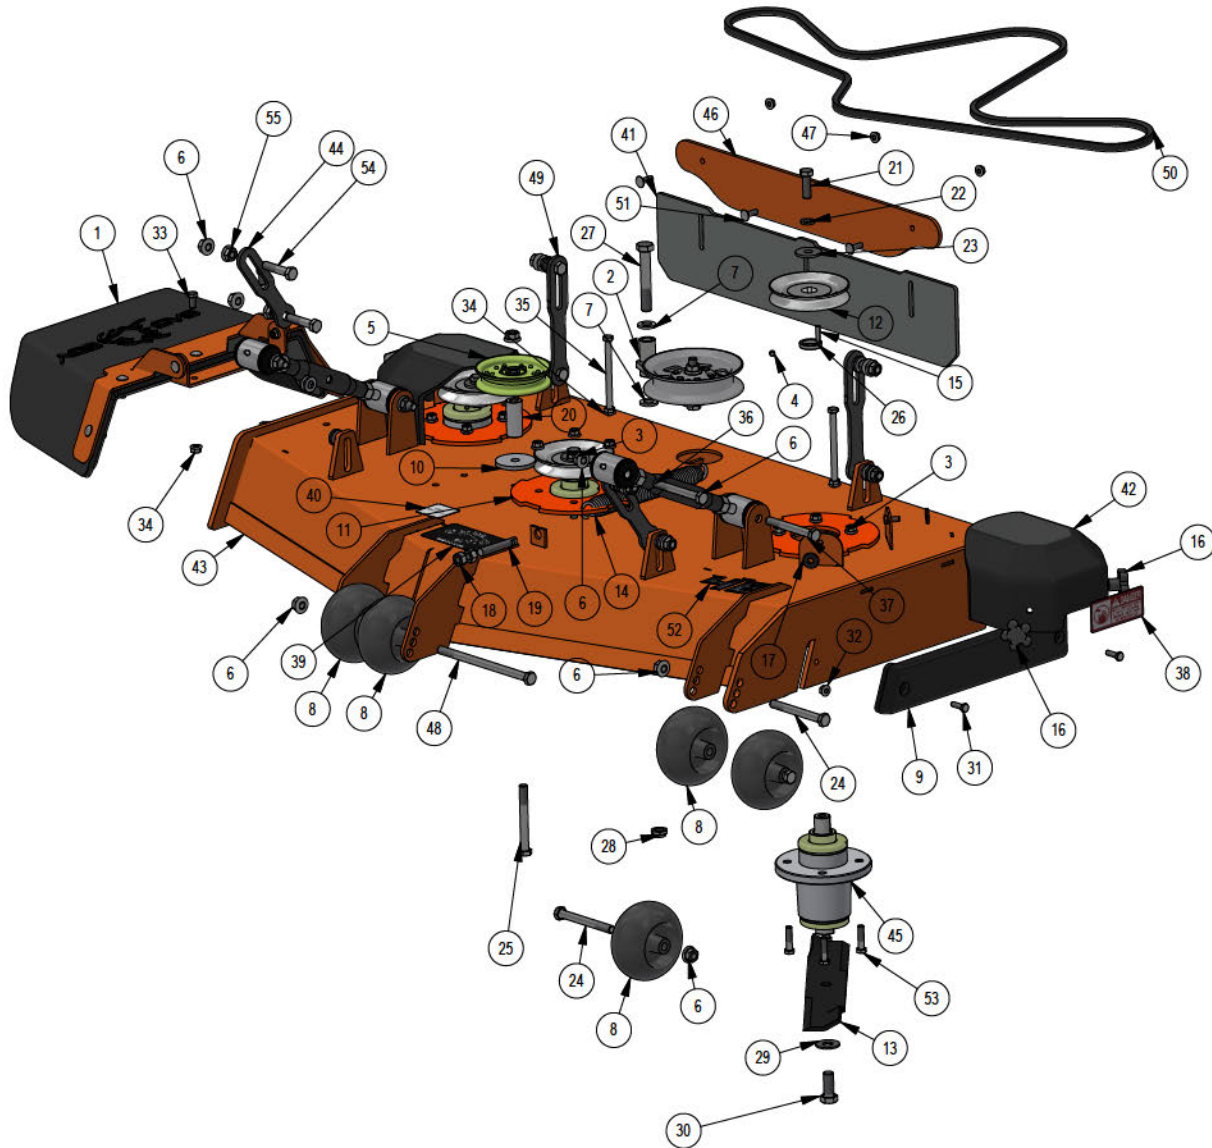

25

BAD BOY
MOWERS

PARTS MANUAL

REVOLT STAND-ON

ZERO-TURN MOWER OWNER'S PARTS MANUAL

For additional information, please see us at

www.badboycountry.com

PARTS SECTION: 48 Revolt Deck