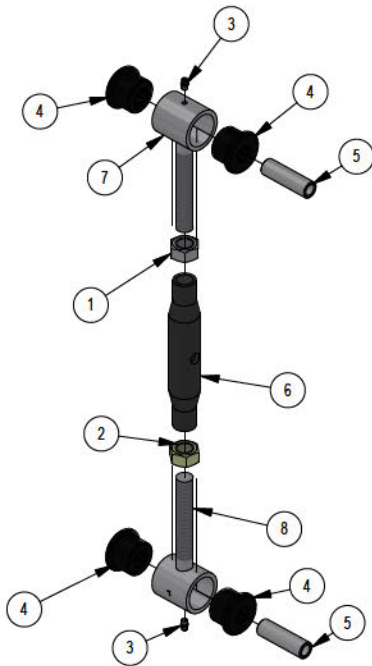

039-6945-19
2019 Revolt Deck Idler Assembly

039-6945-20
2020 61 Revolt Deck Idler Assembly

037-4000-00
Outlaw Spindle Assembly

PARTS SECTION: DECK SUBASSEMBLIES CONT.

048-8000-00 Parts List				210-7000-98 Parts List			
ITEM	QTY	PART NUMBER	DESCRIPTION	ITEM	QTY	PART NUMBER	DESCRIPTION
1	1	013-0030-00	Hex Nut M20-2.5	1	7	013-8049-00	5/16-18 NYLON INSERT FLANGE LOCKNUT ZINC
2	1	013-0031-00	Hex Nut M20-2.5 Left Hand Threads Gold Plated	2	5	018-4703-00	5/16-18 X 1-1/4 CARRIAGE BOLT ZINC
3	2	024-0001-00	1/4-28 Grease Fitting	3	2	018-8066-00	5/16-18 X 7/8 CARRIAGE BOLT ZINC
4	4	032-2000-00	Polyurethane Bushing	4	2	019-6042-00	.360 ID X .983 OD X .120 THICK FLAT WASHER NYLON
5	2	032-2001-00	Sleeve	5	1	039-4893-00	2019 Upper Chute Bracket
6	1	048-8020-00	2024 Turnbuckle Body	6	1	039-4894-00	2019 Lower Chute Bracket
7	1	048-8021-00	Turnbuckle End Right-Handed Thread	7	1	206-6018-00	2019 Chute Hanger
8	1	048-8022-00	Turnbuckle End Left-Handed Thread	8	1	210-6025-00	2019 Belted Chute with Logo