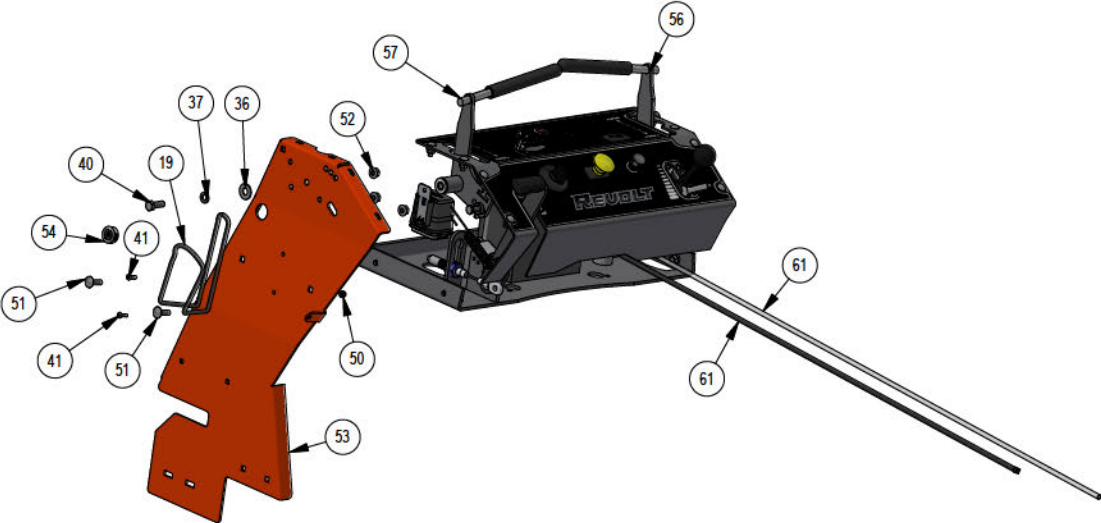

PARTS SECTION: Revolt Deck Height

Parts List				Parts List			
ITEM	QTY	PART NUMBER	DESCRIPTION	ITEM	QTY	PART NUMBER	DESCRIPTION
1	1	070-5220-19	2019 Stand On Frame	22	1	026-0271-00	2023 Stand On Inner Adjustment Plate
2	1	087-5400-00	200 lb Gas Spring-54" Deck outlaw	23	1	026-0256-00	2023 Stand On Outer Adjustment Plate weldment
3	2	017-9076-00	Pillow Block Kit	24	1	025-0081-00	Stand On Spacer 2.5" With shoulder
4	2	072-0051-00	2019 Stand On Gas Tank Strap	25	2	025-5343-00	Stand On Spacer 2.5"
5	1	031-0093-00	2019 Stand On Deck Lever Lock	26	1	067-0030-23	2023 revolt_Fuel_tank
6	4	018-0028-00	3/8-16 X 2-1/2 HEX CAP SCREW (GR.5) ZINC	27	2	026-0300-00	2023 Stand-on Actuator Linkage
7	4	013-5202-00	3/8-16 NYLON INSERT FLANGE LOCKNUT (GR.F) ZINC	28	6	032-5052-00	.627 ID X .753 OD X .500 LGTH X 1.000 FLG OD X .094 FLG THICK FLANGED BEARING OIL-IMPREG BRNZ
8	3	013-5041-00	3/8-16 NYLON INSERT LOCKNUT ZINC	30	1	013-2050-00	1/4-20 NYL INSERT FLANGE LOCKNUT ZINC
9	1	069-4012-00	2019 Stand On Lift Grip	31	1	066-8070-00	2023 Revolt fuel cap
10	3	024-3050-00	1/4 DRIVE-TYPE STRAIGHT GREASE FITTING (NO BALL) ZINC YELLOW	32	1	040-4004-00	2023 stand on Height Adj Pin
11	1	020-1001-00	Revolt Cotter Pin for 7/8" to 1" shank	33	1	091-0025-00	2023 Revolt Deck Height decal
12	8	019-6017-00	.635 ID X 1.120 OD X .140 THICK FLAT WASHER NYLON	34	1	028-0059-00	2023 Stand On Front Actuator
13	4	019-2040-00	1/2 F/W USS (1-3/8" OD) ZINCC	35	1	028-0047-00	2023 Stand On Actuator Rear RH
14	2	018-0038-00	1/2-13 X 6 1/2 HEX CAP SCREW (GR.5) ZINC	36	1	028-0048-00	2023 Actuator rear_LH
15	9	018-4010-00	1/2-13 NYLON INSERT JAM LOCKNUT ZINC	37	1	051-8067-00	1/4" Fuel Line Hose
16	2	018-2055-00	10mm Damper Ball Stud-Steering	38	2	072-8069-00	1/4 Fuel Hose Clamp
18	2	013-9002-00	5/16-18 HEX SERRATED FLANGE NUT HARD/ZINC	39	1	015-0200-00	27HP Kohler Fuel Filter
19	1	031-7153-00	2023 Lift Lever Weldment	40	1	067-6070-00	Rollover Valve W/Grommet
20	1	028-5002-00	2023 lever secondary linkage	53	1	091-0521-00	Revolt Deck Height Decal
21	6	018-3001-00	5/8 X 5/8 SOCKET SHOULDER BOLT ZINC YELLOW	54	3	018-0084-00	3/8-16 X 3-3/4 HEX CAP SCREW (GR.5) ZINC

PARTS SECTION: Revolt Podium Assembly