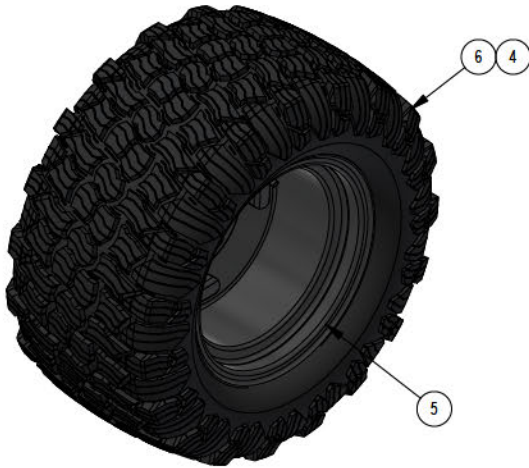

PARTS SECTION: TRANSAXLE SUBS

Parts List				Parts List			
ITEM	QTY	PART NUMBER	DESCRIPTION	ITEM	QTY	PART NUMBER	DESCRIPTION
1	1	022-4040-00	23x9-12 Reaper Turf Tire & Wheel Assembly	8	1	013-6050-00	5/16 LH Nut
2	1	022-3011-00	12x7" Black Wheel	9	2	013-6051-00	3/8-24 HEX NUT ZINC YELLOW
3	1	022-4035-00	23x9-12 Reaper Turf Tire Only	10	1	031-0092-00	2019 Revolt Push Rod
4	1	022-4200-00	23x11-12 Reaper Turf Assembly	11	1	035-0006-00	2019 Renegade Push Rod Adjuster
5	1	022-4070-00	12x8.5 Black Wheel	12	1	048-3000-00	Spherical Rod End - Outlaw
6	1	022-4195-00	Tire, 23/11x12 Reaper Turf	13	1	048-3002-00	Spherical Rod End - Outlaw
7	1	035-0006-19	2019 Revolt Push Rod Assembly