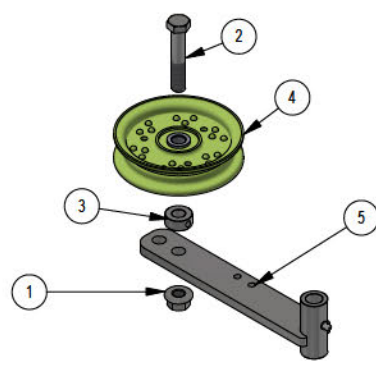

PARTS SECTION: IDLER ARM MOUNT

Parts List				Parts List			
ITEM	QTY	PART NUMBER	DESCRIPTION	ITEM	QTY	PART NUMBER	DESCRIPTION
1	1	070-5220-19	2019 Stand On Frame	11	2	025-7020-00	5/8 SOLID SHAFT COLLAR (W/1 SET SCREW) ZINC
2	1	039-6945-00	Deck Idler	12	1	018-4010-00	1/2-13 NYLON INSERT JAM LOCKNUT ZINC
3	1	033-6001-00	4 3/4 Idler Pulley	13	1	034-2020-00	Deck Idler Spring
4	4	013-8050-00	1/2-13 NYLON INSERT FLANGE LOCKNUT ZINC	14	1	039-0089-00	Idler Pulley Bracket Weldment 2019 Stand On
5	1	018-6036-00	1/2-13 X 2-3/4 HEX CAP SCREW (GR.5) ZINC	15	1	033-7201-25	5-3/4 Idler Pulley-Capitol Stampings
6	1	025-7036-00	1/2 SOLID SHAFT COLLAR (W/1 SET SCREW) ZINC	16	1	018-0050-00	1/2-13 X 3-1/4 HEX CAP SCREW (GR.5) ZINC
7	2	013-7018-00	1/2-13 HEX NUT ZINC	17	1	039-0119-00	2019 Stand On Clutch Stop Bracket
8	1	018-2004-50	All Thread	18	2	018-5006-00	1/2-13 X 1-1/2 HEX CAP SCREW (GR.5) ZINC
9	2	019-6017-00	.635 ID X 1.120 OD X .140 THICK FLAT WASHER NYLON	19	1	025-5338-00	.502 ID X .750 OD X 1.500 Long Spacer
10	1	013-7021-00	5/8-11 NYLON INSERT LOCKNUT ZINC				

039-0089-00
Idler pulley Bracket
As looking from front of mower

48" Bolt in 2nd hole
54" & 61" Bolt in 4th hole

039-6945-09 Parts List			
ITEM	QTY	PART NUMBER	DESCRIPTION
1	1	013-8050-00	1/2-13 NYLON INSERT FLANGE LOCKNUT ZINC
2	1	018-6036-00	1/2-13 X 2-3/4 HEX CAP SCREW (GR.5) ZINC
3	1	025-7036-00	1/2 SOLID SHAFT COLLAR (W/1 SET SCREW) ZINC
4	1	033-6001-00	4 3/4 Idler Pulley - ABFI-76
5	1	039-6945-00	Deck Idler