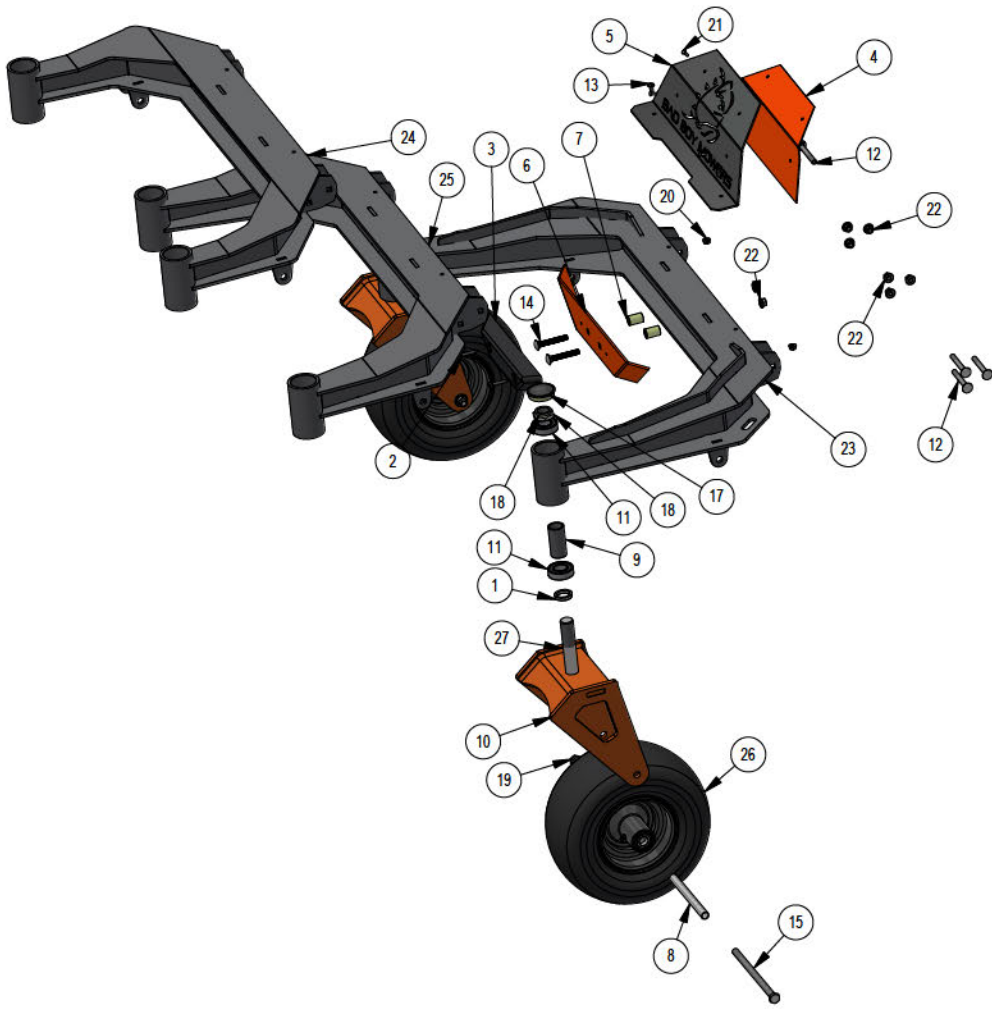

PARTS SECTION: 48/54/61 Revolt Front Ends

PARTS SECTION: 48/54/61 Revolt Front Ends

Parts List				Parts List			
ITEM	QTY	PART NUMBER	DESCRIPTION	ITEM	QTY	PART NUMBER	DESCRIPTION
1	4	058-1000-00	1.02 ID X 1.38 OD X .250 THK SPACER ZINC	15	4	018-0040-00	1/2-13 X 8-1/2 HEX CAP SCREW (GR.5) ZINC
2	2	030-7039-00	1/4-14 X 1-1/2 HEX WASHER UNSLOT TEK/3 ZINC	16	2	018-0026-00	1*-14 X 5-1/2 HEX CAP SCREW (GR.8) ZINC YELLOW
3	1	029-7040-00	Bumper EZT	17	2	014-2025-00	2017 Bearing Cover
4	1	026-0085-00	Exhaust Backer Plate 2019 Stand On	18	4	013-9004-00	1*-14 NYLON INSERT JAM LOCKNUT ZINC
5	1	026-0084-00	Exhaust Shield Plate 2019 Stand On	19	4	013-8050-00	1/2-13 NYLON INSERT FLANGE LOCKNUT ZINC
6	1	026-0049-00	2019 Stand On Front Bumper Plate	20	2	013-2050-00	1/4-20 NYL INSERT FLANGE LOCKNUT ZINC
7	2	025-5337-00	SPACER	21	4	013-0026-00	3/16" Diameter Black Rivet, for 0.1260"-0.25" Material Thick
8	2	025-5202-00	Front Wheel Spanner	22	8	013-5202-00	3/8-16 NYLON INSERT FLANGE LOCKNUT (GR.F) ZINC
9	2	025-0003-00	2016 Front Bearing Spacer	23	1	070-9062-00	2023 Stand-On 61 Front End Weldment
10	2	023-1010-00	2019 Stand-on Front Fork Weldment	24	1	070-9049-00	2023 Stand-On 48 Front End Weldment
11	4	010-1050-00	1641 BEARING W/2 CONTACT RUBBER SEALS	25	1	070-9055-00	2023 Stand-On 54 Front End Weldment
12	6	018-0072-00	3/8-16 X 3 CARRIAGE BOLT ZINC GR5	26	4	022-3088-00	13x6.50-6 Black No Flat Assembly
13	2	018-0058-00	1/4"-20 x 3/4 Black Oxide 18-8 Stainless Pan Head	27	2	018-0005-00	1*-14 X 5 HEX CAP SCREW (GR.8) ZINC YELLOW
14	2	018-0044-00	3/8" x 2 1/2" Carriage Bolt