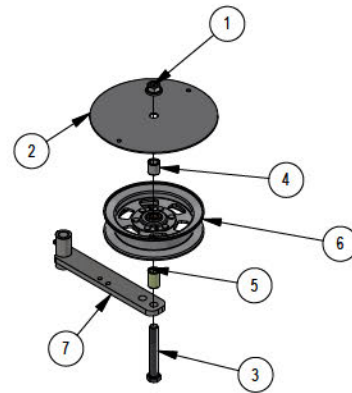

039-6945-20
2020 61 Revolt Deck Idler Assembly