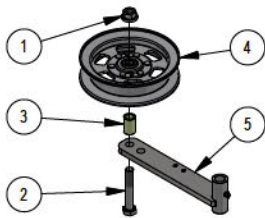

PARTS SECTION: DECK SUBASSEMBLIES

039-6945-19 Parts List				039-6945-20 Parts List			
ITEM	QTY	PART NUMBER	DESCRIPTION	ITEM	QTY	PART NUMBER	DESCRIPTION
1	1	013-8050-00	1/2-13 NYLON INSERT FLANGE LOCKNUT ZINC	1	1	013-8050-00	1/2-13 NYLON INSERT FLANGE LOCKNUT ZINC
2	1	018-7016-00	1/2-13 X 3 HEX CAP SCREW (GR.5) ZINC	2	1	014-4005-00	61" Revolt Idler Pulley Cover- Raw
3	1	025-5337-00	SPACER	3	1	018-0051-00	1/2-13 X 3-3/4 HEX CAP SCREW (GR.5) ZINC
4	1	033-8050-00	5" Idler Pulley	4	1	025-5203-00	.51 ID X .75 OD X .75 LGTH SOLID SPACER ZINC
5	1	039-6945-00	Deck Idler	5	1	025-5337-00	SPACER
037-4000-00 Parts List				6	1	033-8050-00	5" Idler Pulley
ITEM	QTY	PART NUMBER	DESCRIPTION	7	1	039-6945-00	Deck Idler
1	1	037-4000-01	4000 Series Spindle Housing				
2	1	037-4002-00	4000 Series Spindle Spacer				
3	1	037-9050-00	Locking Collar w/ 1/4"-20 Set Screw				
4	2	037-8002-00	Spindle Dust Cap				
5	1	037-6026-00	Spindle Shaft				
6	4	037-6023-00	Bearing - 6206				