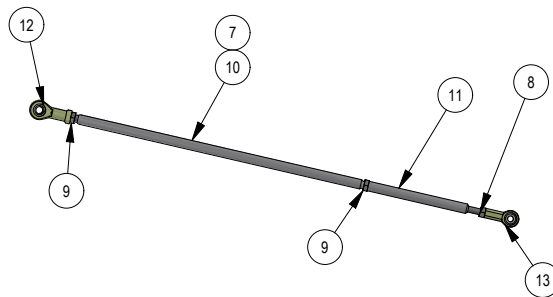

**61" REVOLT REAR TIRE
022-4200-00**

**PUSH ROD ASSEMBLY
035-0006-19**