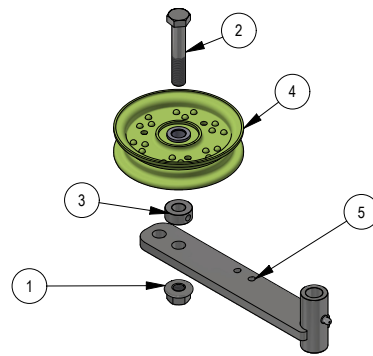

PARTS SECTION: IDLER ARM MOUNT

Parts List				Parts List			
ITEM	QTY	PART NUMBER	DESCRIPTION	ITEM	QTY	PART NUMBER	DESCRIPTION
1	1	070-5220-19	2019 Stand On Frame	11	2	025-7020-00	5/8 SOLID SHAFT COLLAR (W/1 SET SCREW) ZINC
2	1	039-6945-00	Deck Idler	12	1	018-4010-00	1/2-13 NYLON INSERT JAM LOCKNUT ZINC
3	1	033-6001-00	4 3/4 Idler Pulley	13	1	034-2020-00	Deck Idler Spring
4	4	013-8050-00	1/2-13 NYLON INSERT FLANGE LOCKNUT ZINC	14	1	039-0089-00	Idler Pulley Bracket Weldment 2019 Stand On
5	1	018-6036-00	1/2-13 X 2-3/4 HEX CAP SCREW (GR.5) ZINC	15	1	033-7201-25	5-3/4 Idler Pulley-Capitol Stampings
6	1	025-7036-00	1/2 SOLID SHAFT COLLAR (W/1 SET SCREW) ZINC	16	1	018-0050-00	1/2-13 X 3-1/4 HEX CAP SCREW (GR.5) ZINC
7	2	013-7018-00	1/2-13 HEX NUT ZINC	17	1	039-0119-00	2019 Stand On Clutch Stop Bracket
8	1	018-2004-50	All Thread	18	2	018-5006-00	1/2-13 X 1-1/2 HEX CAP SCREW (GR.5) ZINC
9	2	019-6017-00	.635 ID X 1.120 OD X .140 THICK FLAT WASHER NYLON	19	1	025-5338-00	.502 ID X .750 OD X 1.500 Long Spacer
10	1	013-7021-00	5/8-11 NYLON INSERT LOCKNUT ZINC				

039-0089-00
Idler pulley Bracket
As looking from front of mower

48" Bolt in 2nd hole
54" & 61" Bolt in 4th hole

039-6945-09 Parts List			
ITEM	QTY	PART NUMBER	DESCRIPTION
1	1	013-8050-00	1/2-13 NYLON INSERT FLANGE LOCKNUT ZINC
2	1	018-6036-00	1/2-13 X 2-3/4 HEX CAP SCREW (GR.5) ZINC
3	1	025-7036-00	1/2 SOLID SHAFT COLLAR (W/1 SET SCREW) ZINC
4	1	033-6001-00	4 3/4 Idler Pulley - ABFI-76
5	1	039-6945-00	Deck Idler