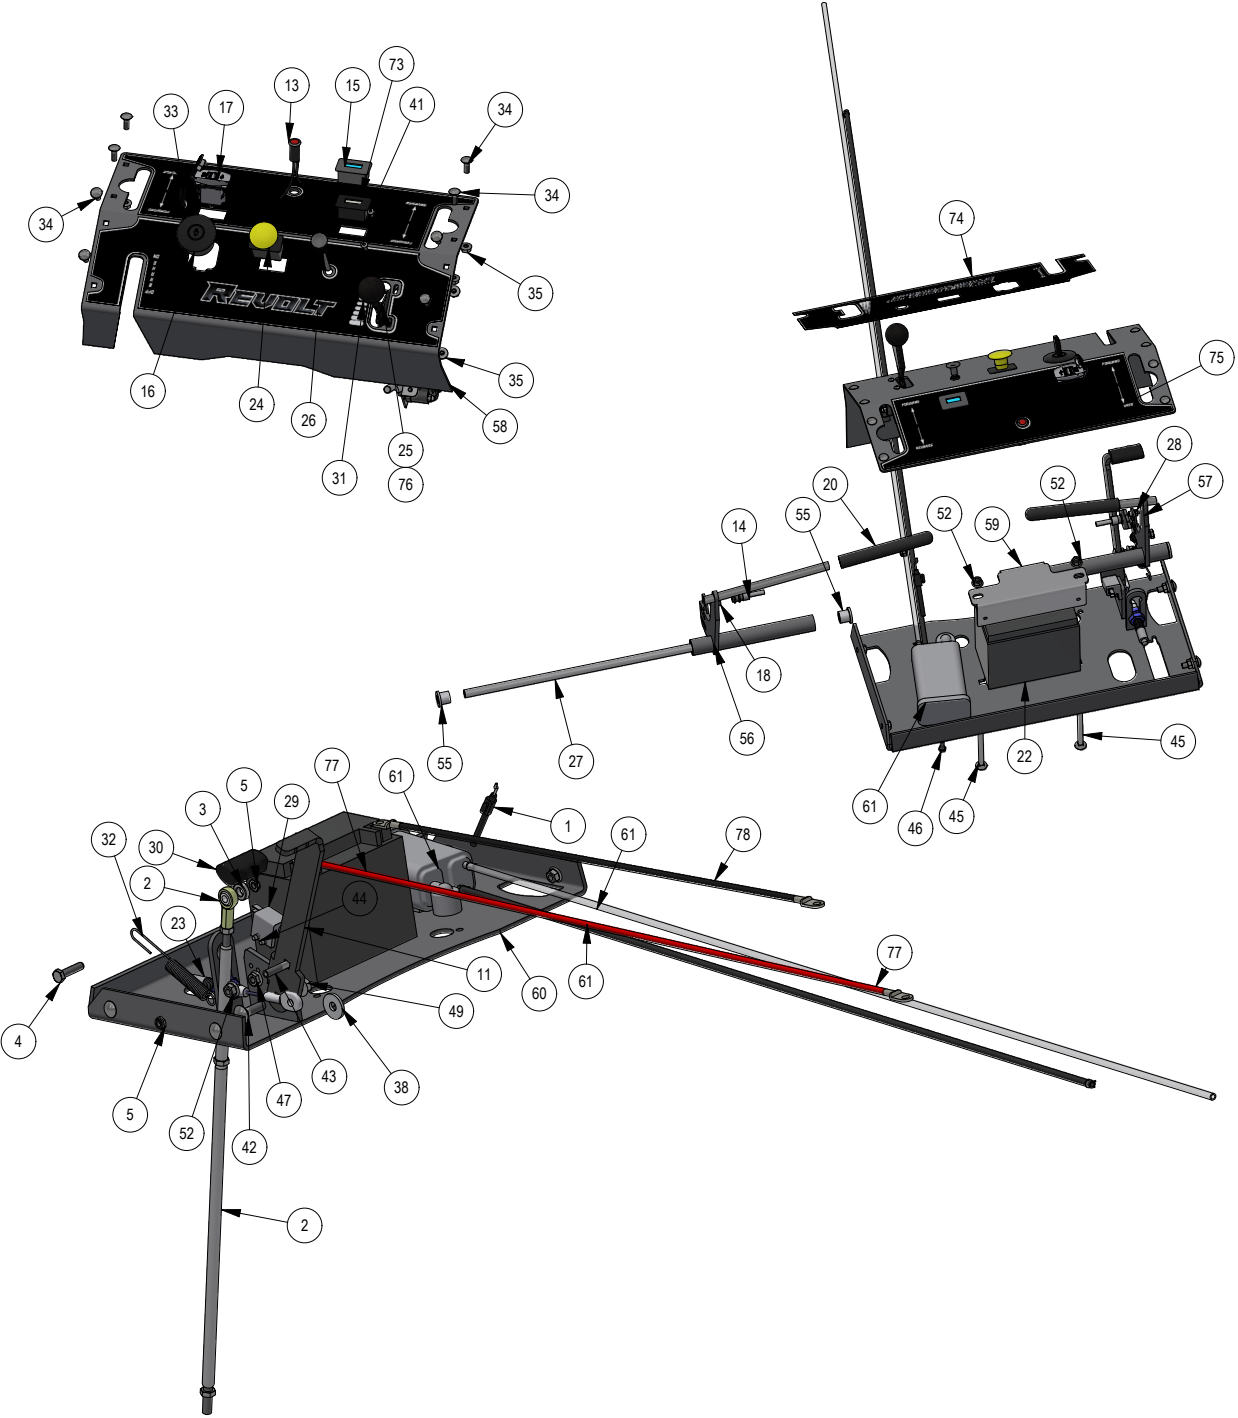

PARTS SECTION: Revolt Podium Assembly

PARTS SECTION: Revolt Podium Assembly