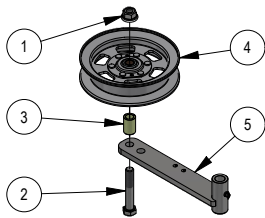

PARTS SECTION: DECK SUBASSEMBLIES

039-6945-19 Parts List				039-6945-20 Parts List			
ITEM	QTY	PART NUMBER	DESCRIPTION	ITEM	QTY	PART NUMBER	DESCRIPTION
1	1	013-8050-00	1/2-13 NYLON INSERT FLANGE LOCKNUT ZINC	1	1	013-8050-00	1/2-13 NYLON INSERT FLANGE LOCKNUT ZINC
2	1	018-7016-00	1/2-13 X 3 HEX CAP SCREW (GR.5) ZINC	2	1	014-4005-00	61" Revolt Idler Pulley Cover- Raw
3	1	025-5337-00	SPACER	3	1	018-0051-00	1/2-13 X 3-3/4 HEX CAP SCREW (GR.5) ZINC
4	1	033-8050-00	5" Idler Pulley	4	1	025-5203-00	.51 ID X .75 OD X .75 LGTH SOLID SPACER ZINC
5	1	039-6945-00	Deck Idler	5	1	025-5337-00	SPACER
037-4000-00 Parts List				6	1	033-8050-00	5" Idler Pulley
ITEM	QTY	PART NUMBER	DESCRIPTION	7	1	039-6945-00	Deck Idler
1	1	037-4000-01	4000 Series Spindle Housing				
2	1	037-4002-00	4000 Series Spindle Spacer				
3	1	037-9050-00	Locking Collar w/ 1/4"-20 Set Screw				
4	2	037-8002-00	Spindle Dust Cap				
5	1	037-6026-00	Spindle Shaft				
6	4	037-6023-00	Bearing - 6206				

039-6945-19
2019 Revolt Deck Idler Assembly