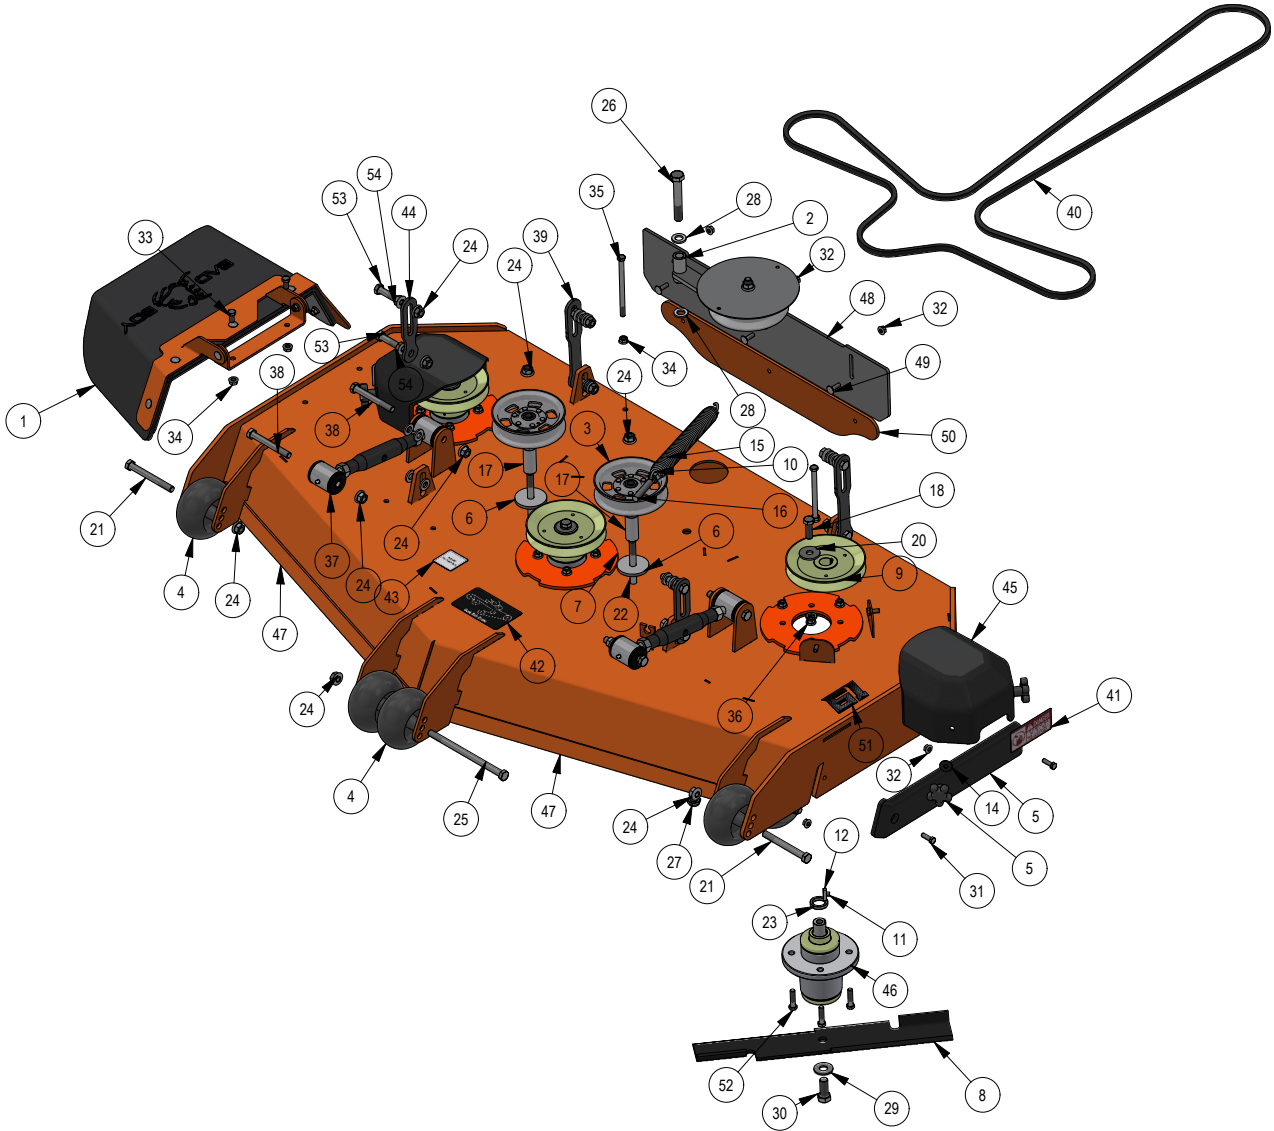

PARTS SECTION: 61 Revolt Deck

PARTS SECTION: 61 Revolt Deck

Parts List				Parts List			
ITEM	QTY	PART NUMBER	DESCRIPTION	ITEM	QTY	PART NUMBER	DESCRIPTION
1	1	210-7000-98	2019 Outlaw Gen2 Chute Assembly	29	3	019-5038-00	5/8 USS FLAT WASHER (1-3/4" OD) GR.8 ZINC YELLOW
2	1	039-6945-20	2020 61 Revolt Deck Idler Assembly	30	3	018-6020-00	5/8-18 X 1-1/2 HEX CAP SCREW (GR.8) ZINC YELLOW
3	2	033-7201-25	5-3/4 Idler Pulley	31	2	018-2007-00	5/16-18 X 1 HEX CAP SCREW (GR.5) ZINC
4	6	022-1001-00	2019 Deck Wheel	32	5	013-8049-00	5/16-18 NYLON INSERT FLANGE LOCKNUT ZINC
5	1	029-7036-00	REVISED TRIM BUMPER_20180226	33	2	018-5250-00	3/8-16 X 3/4 HEX CAP SCREW (GR.5) ZINC
6	2	025-0025-00	MZ Deck Idler Spacer	34	4	013-5201-00	3/8-16 HEX SERRATED FLANGE NUT HARD/ZINC
7	3	026-0025-00	Deck Spindle Support Plate	35	2	018-7060-00	3/8-16 X 5-1/2 HEX CAP SCREW (GR.5) ZINC
8	3	038-6080-00	61 inch Fusion Blade	36	14	013-5202-00	3/8-16 NYLON INSERT FLANGE LOCKNUT (GR.F) ZINC
9	3	033-6004-00	6 1/4" Drive Pulley	37	2	048-7000-00	Turnbuckle
10	1	034-2030-00	2019 Outlaw Gen2 Deck Spring	38	4	018-5019-00	1/2-13 X 4 HEX CAP SCREW (GR.8) ZINC YELLOW
11	3	030-0050-00	5/16-24 X 1/4 SOCKET SET SCREW (CUP PT) PLAIN	39	2	039-0245-00	2023 Stand-On Rear Deck HangerV2
12	3	042-6030-00	1/4 X 1 SQ MACHINERY KEY 1018 STL PLN	40	1	041-4022-00	B138 Belt
13	4	045-6043-00	5/16" Knob	41	2	091-3012-00	Danger Decal-Spindle/Discharge
14	4	019-6050-00	.360 ID X .983 OD X .120 THICK FLAT WASHER NYLON BLACK	42	1	091-4052-00	2019 Revolt Deck Belt Route Decal
15	2	013-7018-00	1/2-13 HEX NUT ZINC	43	1	091-8001-00	Deck Impact Patent Decal 9591803
16	1	018-2004-50	All Thread	44	2	039-0244-00	2023 revolt 61 front hanger V2
17	2	025-0032-00	2019 Revolt Stationary Idle Spacer	45	2	014-4006-00	2023 Revolt pulley cover
18	3	018-6019-00	1/2-20 X 1-1/2 HEX CAP SCREW (GR.5) ZINC	46	3	037-4000-00	OUTLAW SPINDLE ASSEMBLY
19	3	019-5007-00	1/2 SPLIT LOCKWASHER (GR.8) ZINC/YELLOW	47	1	060-2328-00	2023 61" DECK
20	3	019-6020-00	1/2 BELLEVILLE WASHER (1-5/8 OD X .140 THK) ZINC	48	1	084-5005-00	2023 MZ Stripping Kit Rubber
21	4	018-7050-00	1/2-13 X 4-1/2 HEX CAP SCREW (GR.5) ZINC	49	3	018-8065-00	5/16-18 X 1 CARRIAGE BOLT (GR.8) ZINC
22	2	018-7049-00	1/2-13 X 4-1/4 HEX CAP SCREW (GR.5) ZINC	50	1	026-0307-00	Striping Kit Plate
23	3	058-1000-00	1.02 ID X 1.38 OD X .250 THK SPACER ZINC	51	1	091-0506-00	61" Deck Decal
24	19	013-8050-00	1/2-13 NYLON INSERT FLANGE LOCKNUT ZINC	52	12	018-6012-00	3/8-16 X 1-1/2 HEX CAP SCREW (GR.5) ZINC
25	1	018-0046-00	1/2-13 X 8 HEX CAP SCREW GR 5 ZINC	53	8	018-6037-00	1/2-13 X 2-1/4 HEX CAP SCREW (GR.5) ZINC
26	1	018-5311-00	5/8-11 X 4 HEX CAP SCREW (GR.8) ZINC YELLOW	54	8	013-5300-00	1/2-13 HEX SERRATED FLANGE NUT HARD/ZINC
27	1	013-5301-00	5/8-11 NYLON INSERT JAM LOCKNUT ZINC	55	16	019-8054-00	.505 ID X 1.000 OD X .125 THICK FLAT WASHER NYLON
28	2	019-6017-00	.635 ID X 1.120 OD X .140 THICK FLAT WASHER NYLON