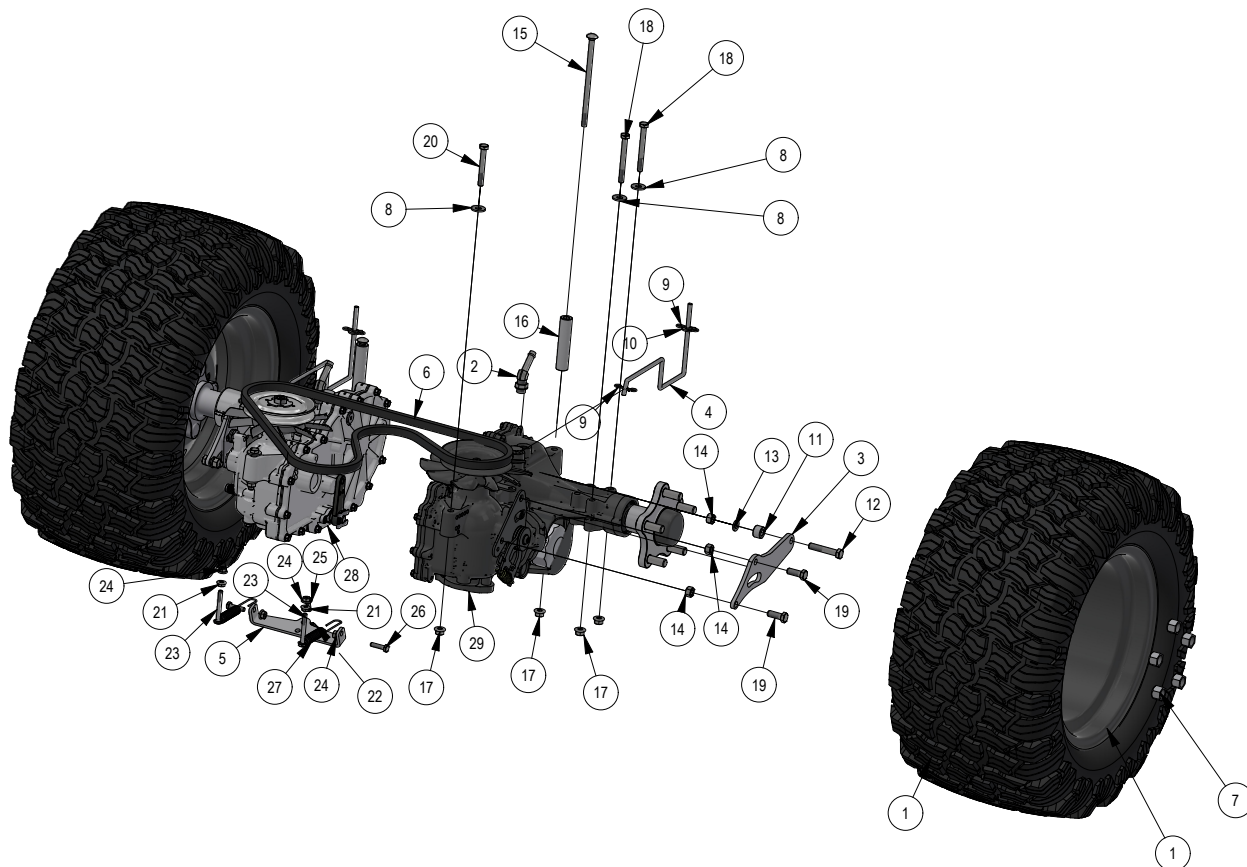

PARTS SECTION: Revolt Transaxle Assembly

Parts List				Parts List			
ITEM	QTY	PART NUMBER	DESCRIPTION	ITEM	QTY	PART NUMBER	DESCRIPTION
1	2	022-4200-00	23x11-12 Reaper Turf Assembly	16	2	025-0070-00	2017 Transaxle Spacer
2	2	024-1200-00	ZT Fitting, 3/8 x 3/8 45 Degree, 4603-6-6	17	8	013-8049-00	5/16-18 NYLON INSERT FLANGE LOCKNUT ZINC
3	2	026-0093-00	Control Arm Plate 2019 Stand On	18	4	018-4701-00	5/16-18 X 3 HEX CAP SCREW (GR.5) ZINC
4	2	028-0071-00	2019 Stand On Neutral Rod	19	4	018-6049-00	3/8-16 X 1 GR 5 Hex Bolts Zinc
5	1	039-0212-00	Brake Bracket	20	2	018-5344-00	5/16-18 X 2-1/2 HEX CAP SCREW (GR.5) ZINC
6	1	041-8052-00	2019 Stand On Pump Belt (Timken# 47-2827)	21	2	013-9001-00	1/4-20 HEX SERRATED FLANGE NUT HARD/ZINC
7	10	013-3000-00	Acom Lug Nut	22	1	013-8073-00	1/4-20 NYLON INSERT LOCKNUT ZINC
8	6	019-8044-00	5/16 USS FLAT WASHER (7/8 OD) ZINC	23	2	018-0011-00	1/4-20 X 2 HEX CAP SCREW (GR.5) ZINC
9	4	044-2004-00	Bow Pin	24	4	013-2050-00	1/4-20 NYL INSERT FLANGE LOCKNUT ZINC
10	2	019-7040-00	1/4 USS FLAT WASHER (3/4 OD) ZINC	25	1	018-8052-00	1/4-20 X 3/4 HEX CAP SCREW (GR.5) ZINC
11	2	025-2004-00	ACS Spacer 3/4x3/8x1/2	26	2	018-4007-00	1/4-20 X 1 HEX CAP SCREW (GR.5) ZINC
12	2	018-3000-00	3/8-16 X 2 HEX CAP SCREW (GR.5) ZINC	27	2	034-1025-00	Brake Spring
13	6	019-5037-00	3/8 SPLIT LOCKWASHER ZINC	28	1	050-6001-02	Compact Outlaw/Revolt Transaxle Right
14	6	013-6014-00	3/8-16 HEX NUT ZINC	29	1	050-6000-02	Compact Outlaw/Revolt Transaxle Left
15	2	018-0056-00	5/16-18 X 6 CARRIAGE BOLT (GR.5) ZINC