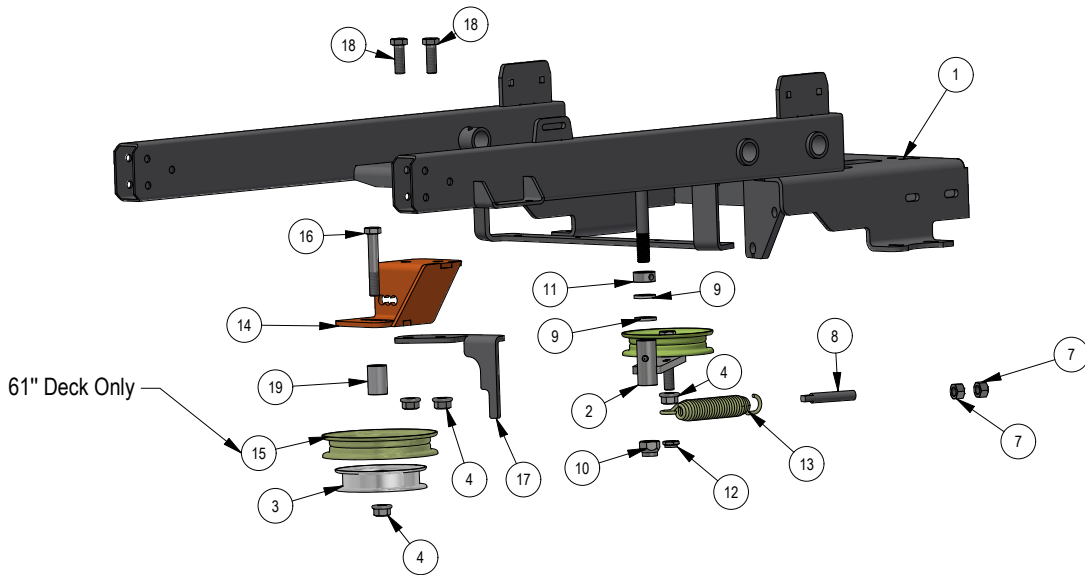

PARTS SECTION: IDLER ARM MOUNT

Parts List				Parts List			
ITEM	QTY	PART NUMBER	DESCRIPTION	ITEM	QTY	PART NUMBER	DESCRIPTION
1	1	070-5220-19	2019 Stand On Frame	11	2	025-7020-00	5/8 SOLID SHAFT COLLAR (W/1 SET SCREW) ZINC
2	1	039-6945-00	Deck Idler	12	1	018-4010-00	1/2-13 NYLON INSERT JAM LOCKNUT ZINC
3	1	033-6001-00	4 3/4 Idler Pulley	13	1	034-2020-00	Deck Idler Spring
4	4	013-8050-00	1/2-13 NYLON INSERT FLANGE LOCKNUT ZINC	14	1	039-0089-00	Idler Pulley Bracket Weldment 2019 Stand On
5	1	018-6036-00	1/2-13 X 2-3/4 HEX CAP SCREW (GR.5) ZINC	15	1	033-7201-25	5-3/4 Idler Pulley-Capitol Stampings
6	1	025-7036-00	1/2 SOLID SHAFT COLLAR (W/1 SET SCREW) ZINC	16	1	018-0050-00	1/2-13 X 3-1/4 HEX CAP SCREW (GR.5) ZINC
7	2	013-7018-00	1/2-13 HEX NUT ZINC	17	1	039-0119-00	2019 Stand On Clutch Stop Bracket
8	1	018-2004-50	All Thread	18	2	018-5006-00	1/2-13 X 1-1/2 HEX CAP SCREW (GR.5) ZINC
9	2	019-6017-00	.635 ID X 1.120 OD X .140 THICK FLAT WASHER NYLON	19	1	025-5338-00	.502 ID X .750 OD X 1.500 Long Spacer
10	1	013-7021-00	5/8-11 NYLON INSERT LOCKNUT ZINC				

039-0089-00
Idler pulley Bracket
As looking from front of mower