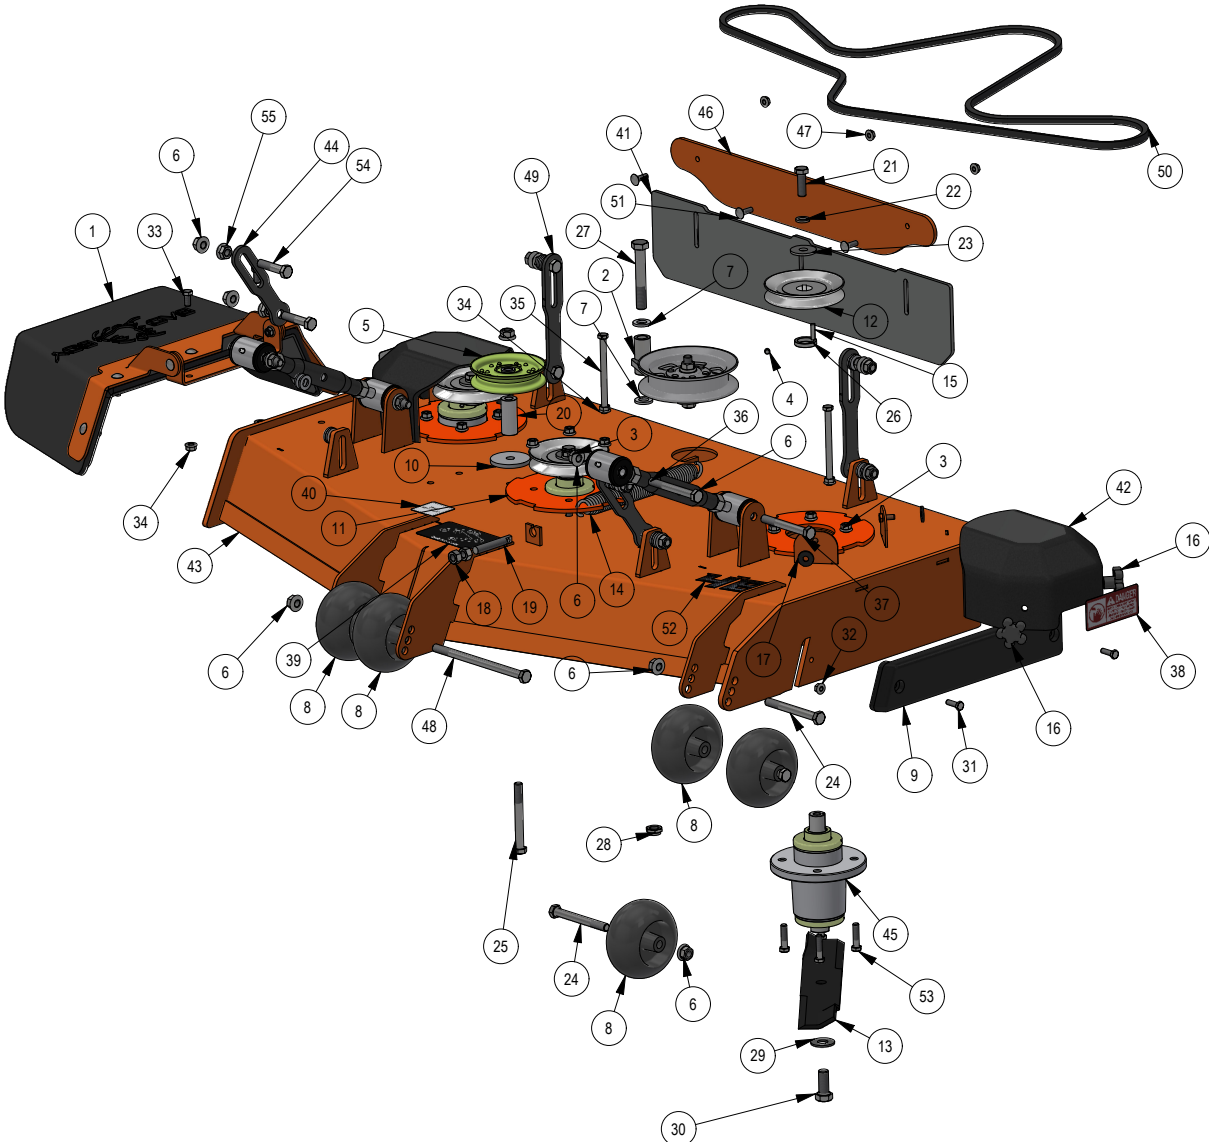

25

BAD BOY
MOWERS

PARTS MANUAL

REVOLT STAND-ON

ZERO-TURN MOWER OWNER'S PARTS MANUAL

For additional information, please see us at

www.badboycountry.com

PARTS SECTION: 48 Revolt Deck