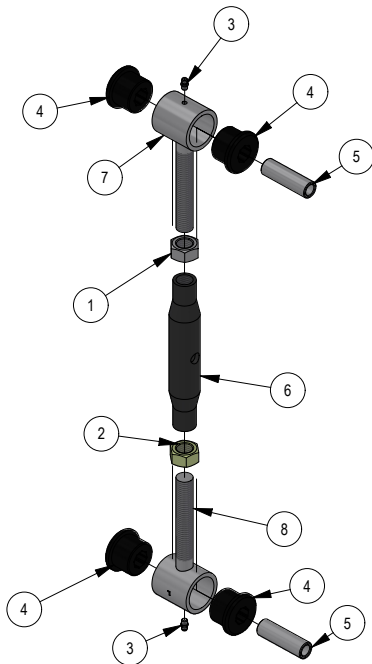

039-6945-19
2019 Revolt Deck Idler Assembly

039-6945-20
2020 61 Revolt Deck Idler Assembly

037-4000-00
Outlaw Spindle Assembly

PARTS SECTION: DECK SUBASSEMBLIES CONT.

048-8000-00 Parts List				210-7000-98 Parts List			
ITEM	QTY	PART NUMBER	DESCRIPTION	ITEM	QTY	PART NUMBER	DESCRIPTION
1	1	013-0030-00	Hex Nut M20-2.5	1	7	013-8049-00	5/16-18 NYLON INSERT FLANGE LOCKNUT ZINC
2	1	013-0031-00	Hex Nut M20-2.5 Left Hand Threads Gold Plated	2	5	018-4703-00	5/16-18 X 1-1/4 CARRIAGE BOLT ZINC
3	2	024-0001-00	1/4-28 Grease Fitting	3	2	018-8066-00	5/16-18 X 7/8 CARRIAGE BOLT ZINC
4	4	032-2000-00	Polyurethane Bushing	4	2	019-6042-00	.360 ID X .983 OD X .120 THICK FLAT WASHER NYLON
5	2	032-2001-00	Sleeve	5	1	039-4893-00	2019 Upper Chute Bracket
6	1	048-8020-00	2024 Turnbuckle Body	6	1	039-4894-00	2019 Lower Chute Bracket
7	1	048-8021-00	Turnbuckle End Right-Handed Thread	7	1	206-6018-00	2019 Chute Hanger
8	1	048-8022-00	Turnbuckle End Left-Handed Thread	8	1	210-6025-00	2019 Belted Chute with Logo