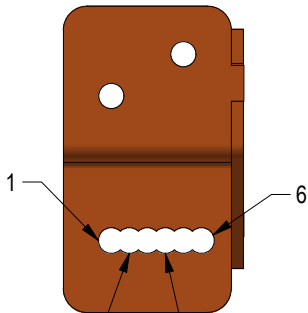

48" Bolt in 2nd hole
54" & 61" Bolt in 4th hole