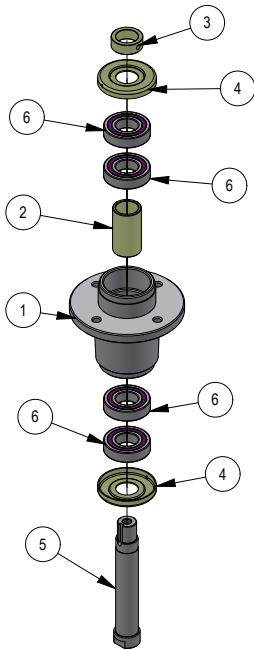

PARTS SECTION: DECK SUBASSEMBLIES

039-6945-19 Parts List				039-6945-20 Parts List			
ITEM	QTY	PART NUMBER	DESCRIPTION	ITEM	QTY	PART NUMBER	DESCRIPTION
1	1	013-8050-00	1/2-13 NYLON INSERT FLANGE LOCKNUT ZINC	1	1	013-8050-00	1/2-13 NYLON INSERT FLANGE LOCKNUT ZINC
2	1	018-7016-00	1/2-13 X 3 HEX CAP SCREW (GR.5) ZINC	2	1	014-4005-00	61" Revolt Idler Pulley Cover- Raw
3	1	025-5337-00	SPACER	3	1	018-0051-00	1/2-13 X 3-3/4 HEX CAP SCREW (GR.5) ZINC
4	1	033-8050-00	5" Idler Pulley	4	1	025-5203-00	.51 ID X .75 OD X .75 LGTH SOLID SPACER ZINC
5	1	039-6945-00	Deck Idler	5	1	025-5337-00	SPACER
037-4000-00 Parts List				6	1	033-8050-00	5" Idler Pulley
ITEM	QTY	PART NUMBER	DESCRIPTION	7	1	039-6945-00	Deck Idler
1	1	037-4000-01	4000 Series Spindle Housing				
2	1	037-4002-00	4000 Series Spindle Spacer				
3	1	037-9050-00	Locking Collar w/ 1/4"-20 Set Screw				
4	2	037-8002-00	Spindle Dust Cap				
5	1	037-6026-00	Spindle Shaft				
6	4	037-6023-00	Bearing - 6206				

039-6945-19
2019 Revolt Deck Idler Assembly

039-6945-20
2020 61 Revolt Deck Idler Assembly

037-4000-00
Outlaw Spindle Assembly

PARTS SECTION: DECK SUBASSEMBLIES CONT.

048-8000-00 Parts List				210-7000-98 Parts List			
ITEM	QTY	PART NUMBER	DESCRIPTION	ITEM	QTY	PART NUMBER	DESCRIPTION
1	1	013-0030-00	Hex Nut M20-2.5	1	7	013-8049-00	5/16-18 NYLON INSERT FLANGE LOCKNUT ZINC
2	1	013-0031-00	Hex Nut M20-2.5 Left Hand Threads Gold Plated	2	5	018-4703-00	5/16-18 X 1-1/4 CARRIAGE BOLT ZINC
3	2	024-0001-00	1/4-28 Grease Fitting	3	2	018-8066-00	5/16-18 X 7/8 CARRIAGE BOLT ZINC
4	4	032-2000-00	Polyurethane Bushing	4	2	019-6042-00	.360 ID X .983 OD X .120 THICK FLAT WASHER NYLON
5	2	032-2001-00	Sleeve	5	1	039-4893-00	2019 Upper Chute Bracket
6	1	048-8020-00	2024 Turnbuckle Body	6	1	039-4894-00	2019 Lower Chute Bracket
7	1	048-8021-00	Turnbuckle End Right-Handed Thread	7	1	206-6018-00	2019 Chute Hanger
8	1	048-8022-00	Turnbuckle End Left-Handed Thread	8	1	210-6025-00	2019 Belted Chute with Logo