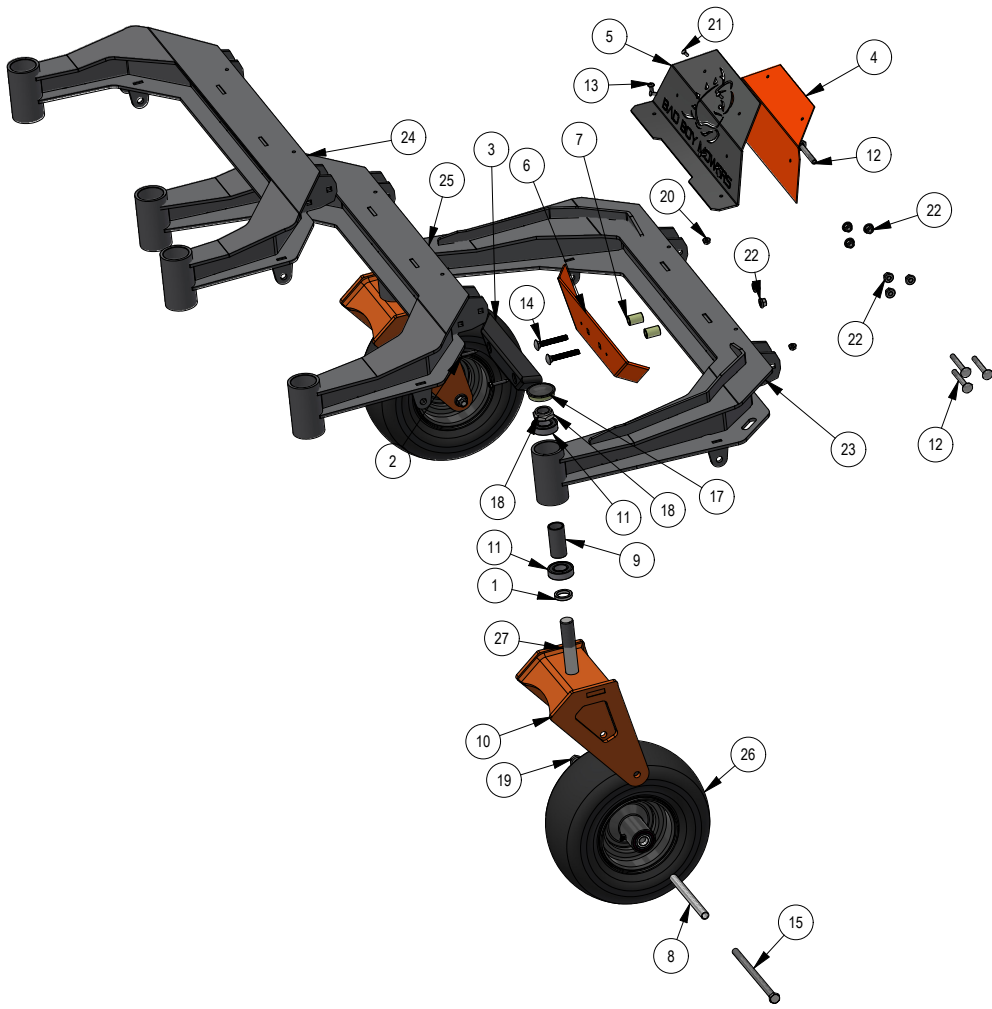

PARTS SECTION: 48/54/61 Revolt Front Ends

PARTS SECTION: 48/54/61 Revolt Front Ends

Parts List				Parts List			
ITEM	QTY	PART NUMBER	DESCRIPTION	ITEM	QTY	PART NUMBER	DESCRIPTION
1	4	058-1000-00	1.02 ID X 1.38 OD X .250 THK SPACER ZINC	15	4	018-0040-00	1/2-13 X 8-1/2 HEX CAP SCREW (GR.5) ZINC
2	2	030-7039-00	1/4-14 X 1-1/2 HEX WASHER UNSLOT TEK/3 ZINC	16	2	018-0026-00	1"-14 X 5-1/2 HEX CAP SCREW (GR.8) ZINC YELLOW
3	1	029-7040-00	Bumper EZT	17	2	014-2025-00	2017 Bearing Cover
4	1	026-0085-00	Exhaust Backer Plate 2019 Stand On	18	4	013-9004-00	1"-14 NYLON INSERT JAM LOCKNUT ZINC
5	1	026-0084-00	Exhaust Shield Plate 2019 Stand On	19	4	013-8050-00	1/2-13 NYLON INSERT FLANGE LOCKNUT ZINC
6	1	026-0049-00	2019 Stand On Front Bumper Plate	20	2	013-2050-00	1/4-20 NYL INSERT FLANGE LOCKNUT ZINC
7	2	025-5337-00	SPACER	21	4	013-0026-00	3/16" Diameter Black Rivet, for 0.1260"-0.25" Material Thick
8	2	025-5202-00	Front Wheel Spanner	22	8	013-5202-00	3/8-16 NYLON INSERT FLANGE LOCKNUT (GR.F) ZINC
9	2	025-0003-00	2016 Front Bearing Spacer	23	1	070-9062-00	2023 Stand-On 61 Front End Weldment
10	2	023-1010-00	2019 Stand-on Front Fork Weldment	24	1	070-9049-00	2023 Stand-On 48 Front End Weldment
11	4	010-1050-00	1641 BEARING W/2 CONTACT RUBBER SEALS	25	1	070-9055-00	2023 Stand-On 54 Front End Weldment
12	6	018-0072-00	3/8-16 X 3 CARRIAGE BOLT ZINC GR5	26	4	022-3088-00	13x6.50-6 Black No Flat Assembly
13	2	018-0058-00	1/4"-20 x 3/4 Black Oxide 18-8 Stainless Pan Head	27	2	018-0005-00	1"-14 X 5 HEX CAP SCREW (GR.8) ZINC YELLOW
14	2	018-0044-00	3/8" x 2 1/2" Carriage Bolt