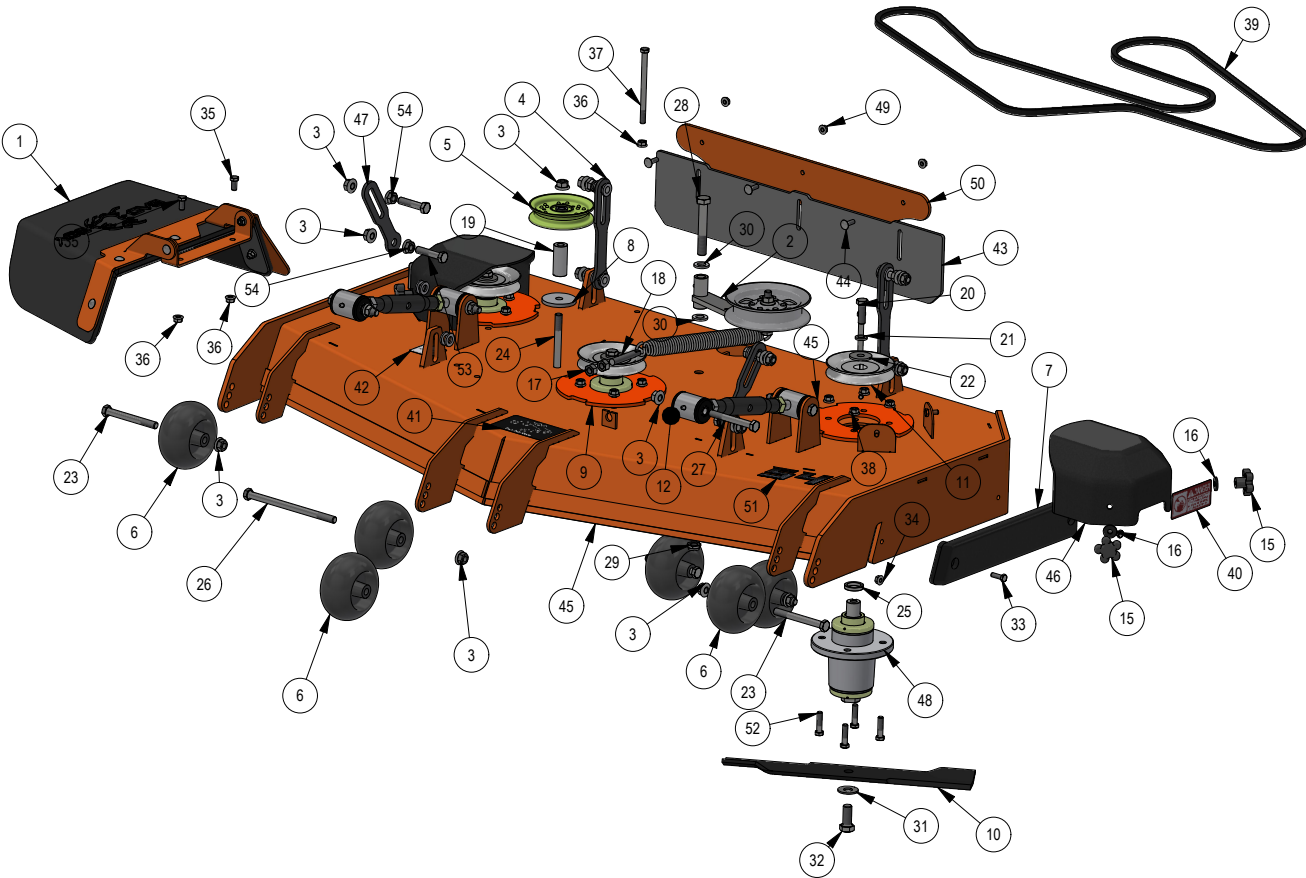

PARTS SECTION: 54 Revolt Deck

PARTS SECTION: 54 Revolt Deck

Parts List				Parts List			
ITEM	QTY	PART NUMBER	DESCRIPTION	ITEM	QTY	PART NUMBER	DESCRIPTION
1	1	210-7000-98	2019 Outlaw Gen2 Chute Assembly	29	1	013-5301-00	5/8-11 NYLON INSERT JAM LOCKNUT ZINC
2	1	039-6945-19	2019 Revolt Deck Idler Assembly	30	2	019-6017-00	.635 ID X 1.120 OD X .140 THICK FLAT WASHER NYLON
3	18	013-8050-00	1/2-13 NYLON INSERT FLANGE LOCKNUT ZINC	31	3	019-5038-00	5/8 USS FLAT WASHER (1-3/4" OD) GR.8 ZINC YELLOW
4	2	039-0245-00	2023 Stand-On Rear Deck HangerV2	32	3	018-6020-00	5/8-18 X 1-1/2 HEX CAP SCREW (GR.8) ZINC YELLOW
5	1	033-6001-00	4 3/4 Idler Pulley - ABFI-76	33	2	018-2007-00	5/16-18 X 1 HEX CAP SCREW (GR.5) ZINC
6	6	022-1001-00	2019 Deck Wheel	34	2	013-8049-00	5/16-18 NYLON INSERT FLANGE LOCKNUT ZINC
7	1	029-7036-00	REVISED TRIM BUMPER_20180226	35	2	018-5250-00	3/8-16 X 3/4 HEX CAP SCREW (GR.5) ZINC
8	1	025-0025-00	MZ Deck Idler Spacer	36	4	013-5201-00	3/8-16 HEX SERRATED FLANGE NUT HARD/ZINC
9	3	026-0025-00	Deck Spindle Support Plate	37	2	018-7060-00	3/8-16 X 5-1/2 HEX CAP SCREW (GR.5) ZINC
10	3	038-0001-00	54" Fusion Blade for ZT/Mav/Outlaw/Revolt	38	14	013-5202-00	3/8-16 NYLON INSERT FLANGE LOCKNUT (GR.F) ZINC
11	3	033-6003-00	5" Spindle Deck Pulley	39	1	041-0120-00	42 inch Deck Belt- B120
12	1	034-2030-00	2019 Outlaw Gen2 Deck Spring	40	2	091-3012-00	Danger Decal-Spindle/Discharge
13	3	030-0050-00	5/16-24 X 1/4 SOCKET SET SCREW (CUP PT) PLAIN	41	1	091-4019-00	2019 Revolt Deck Belt Route Decal
14	3	042-6030-00	1/4 X 1 SQ MACHINERY KEY 1018 STL PLN	42	1	091-8001-00	Deck Impact Patent Decal 9591803
15	4	045-6043-00	5/16" Knob	43	1	084-5005-00	2023 MZ Stripping Kit Rubber
16	4	019-6050-00	.360 ID X .983 OD X .120 THICK FLAT WASHER NYLON BLACK	44	3	018-8065-00	5/16-18 X 1 CARRIAGE BOLT (GR.8) ZINC
17	2	013-7018-00	1/2-13 HEX NUT ZINC	45	1	060-2327-00	2023 54" DECK
18	1	018-2004-50	All Thread	46	2	014-4006-00	2023 Revolt pulley cover
19	1	025-0032-00	2019 Revolt Stationary Idle Spacer	47	2	039-2125-00	Deck Hanger
20	3	018-6019-00	1/2-20 X 1-1/2 HEX CAP SCREW (GR.5) ZINC	48	3	037-4000-00	OUTLAW SPINDLE ASSEMBLY
21	3	019-5007-00	1/2 SPLIT LOCKWASHER (GR.8) ZINC/YELLOW	49	3	013-9002-00	5/16-18 HEX SERRATED FLANGE NUT HARD/ZINC
22	3	019-6020-00	1/2 BELLEVILLE WASHER (1-5/8 OD X .140 THK) ZINC	50	1	026-0307-00	Striping Kit Plate
23	4	018-7050-00	1/2-13 X 4-1/2 HEX CAP SCREW (GR.5) ZINC	51	1	091-0504-00	54" Deck Decal
24	1	018-7049-00	1/2-13 X 4-1/4 HEX CAP SCREW (GR.5) ZINC	52	12	018-6012-00	3/8-16 X 1-1/2 HEX CAP SCREW (GR.5) ZINC
25	3	058-1000-00	1.02 ID X 1.38 OD X .250 THK SPACER ZINC	53	8	018-6037-00	1/2-13 X 2-1/4 HEX CAP SCREW (GR.5) ZINC
26	1	018-0046-00	1/2-13 X 8 HEX CAP SCREW GR 5 ZINC	54	8	013-5300-00	1/2-13 HEX SERRATED FLANGE NUT HARD/ZINC
27	4	018-5019-00	1/2-13 X 4 HEX CAP SCREW (GR.8) ZINC YELLOW	55	16	019-8054-00	.505 ID X 1.000 OD X .125 THICK FLAT WASHER NYLON
28	1	018-5311-00	5/8-11 X 4 HEX CAP SCREW (GR.8) ZINC YELLOW	56	2	048-8000-00	Turnbuckle Assembly (M20-2.5)