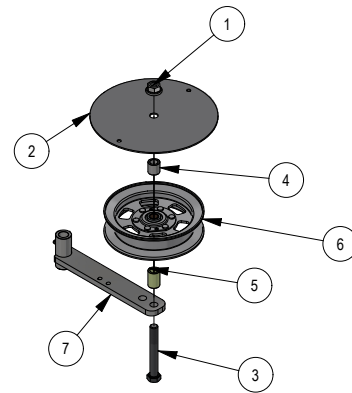

039-6945-20
2020 61 Revolt Deck Idler Assembly