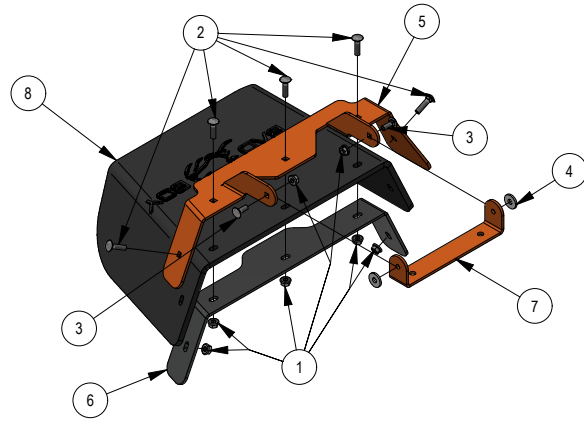

**210-7000-98
2019 Outlaw Gen2 Chute Assembly**