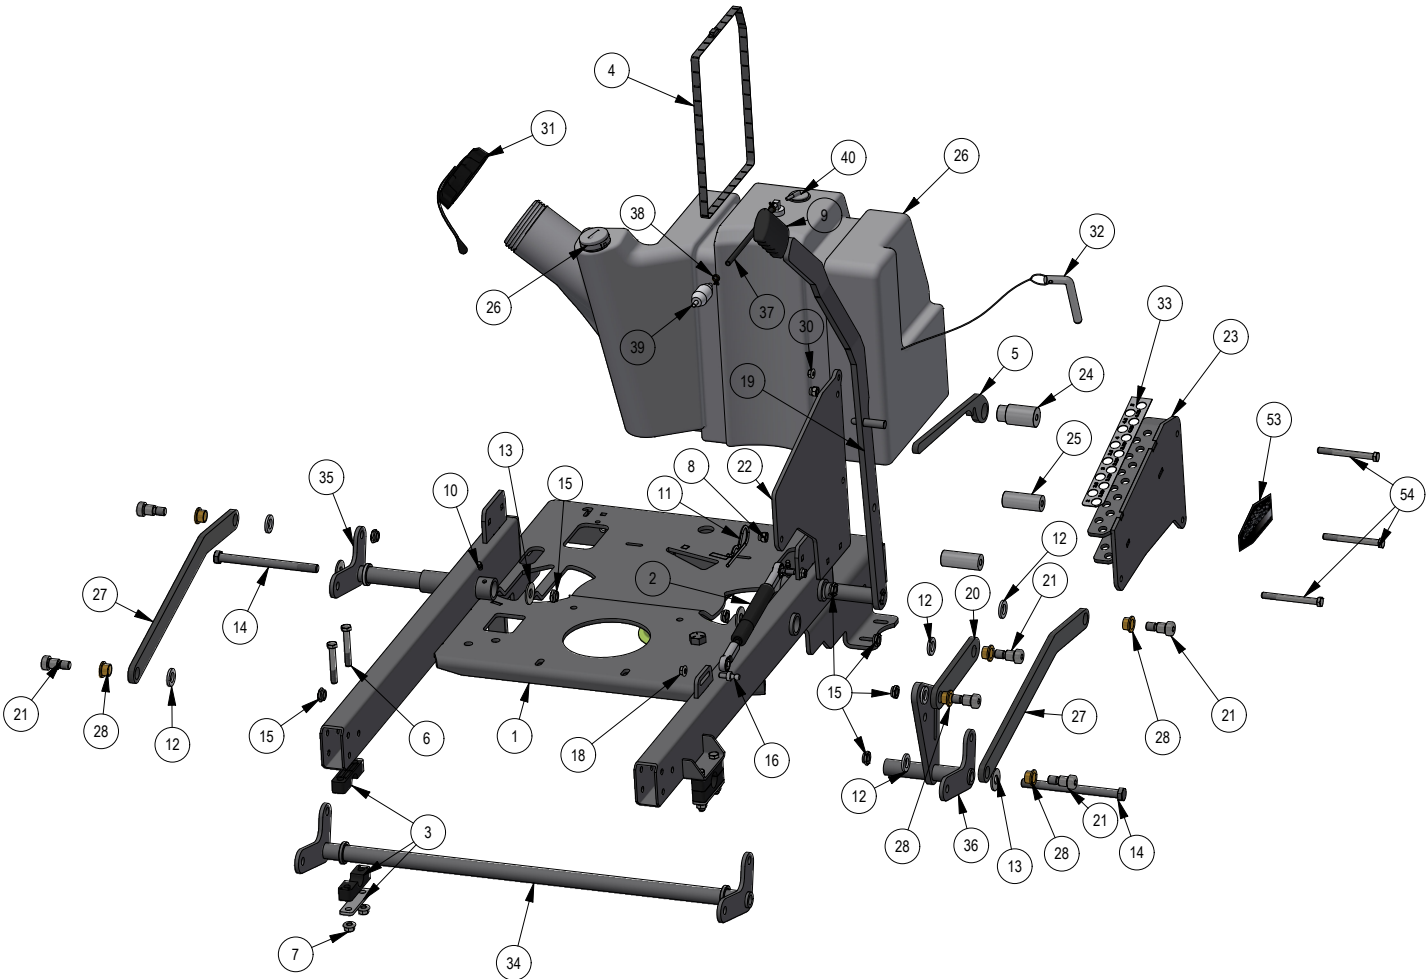

PARTS SECTION: Revolt Deck Height

PARTS SECTION: Revolt Deck Height

Parts List				Parts List			
ITEM	QTY	PART NUMBER	DESCRIPTION	ITEM	QTY	PART NUMBER	DESCRIPTION
1	1	070-5220-19	2019 Stand On Frame	22	1	026-0271-00	2023 Stand On Inner Adjustment Plate
2	1	087-5400-00	200 lb Gas Spring-54" Deck outlaw	23	1	026-0256-00	2023 Stand On Outer Adjustment Plate weldment
3	2	017-9076-00	Pillow Block Kit	24	1	025-0081-00	Stand On Spacer 2.5" With shoulder
4	2	072-0051-00	2019 Stand On Gas Tank Strap	25	2	025-5343-00	Stand On Spacer 2.5"
5	1	031-0093-00	2019 Stand On Deck Lever Lock	26	1	067-0030-23	2023 revolt_Fuel_tank
6	4	018-0028-00	3/8-16 X 2-1/2 HEX CAP SCREW (GR.5) ZINC	27	2	026-0300-00	2023 Stand-on Actuator Linkage
7	4	013-5202-00	3/8-16 NYLON INSERT FLANGE LOCKNUT (GR.F) ZINC	28	6	032-5052-00	.627 ID X .753 OD X .500 LGTH X 1.000 FLG OD X .094 FLG THICK
8	3	013-5041-00	3/8-16 NYLON INSERT LOCKNUT ZINC				FLANGED BEARING OIL-IMPREG BRNZ
9	1	069-4012-00	2019 Stand On Lift Grip	30	1	013-2050-00	1/4-20 NYL INSERT FLANGE LOCKNUT ZINC
10	3	024-3050-00	1/4 DRIVE-TYPE STRAIGHT GREASE FITTING (NO BALL) ZINC YELLOW	31	1	066-8070-00	2023 Revolt fuel cap
				32	1	040-4004-00	2023 stand on Height Adj Pin
11	1	020-1001-00	Revolt Cotter Pin for 7/8" to 1" shank	33	1	091-0025-00	2023 Revolt Deck Height decal
12	8	019-6017-00	.635 ID X 1.120 OD X .140 THICK FLAT WASHER NYLON	34	1	028-0059-00	2023 Stand On Front Actuator
13	4	019-2040-00	1/2 F/W USS (1-3/8" OD) ZINCC	35	1	028-0047-00	2023 Stand On Actuator Rear RH
14	2	018-0038-00	1/2-13 X 6 1/2 HEX CAP SCREW (GR.5) ZINC	36	1	028-0048-00	2023 Actuator rear_LH
15	9	018-4010-00	1/2-13 NYLON INSERT JAM LOCKNUT ZINC	37	1	051-8067-00	1/4" Fuel Line Hose
16	2	018-2055-00	10mm Damper Ball Stud-Steering	38	2	072-8069-00	1/4 Fuel Hose Clamp
18	2	013-9002-00	5/16-18 HEX SERRATED FLANGE NUT HARD/ZINC	39	1	015-0200-00	27HP Kohler Fuel Filter
19	1	031-7153-00	2023 Lift Lever Weldment	40	1	067-6070-00	Rollover Valve W/Grommet
20	1	028-5002-00	2023 lever secondary linkage	53	1	091-0521-00	Revolt Deck Height Decal
21	6	018-3001-00	5/8 X 5/8 SOCKET SHOULDER BOLT ZINC YELLOW	54	3	018-0084-00	3/8-16 X 3-3/4 HEX CAP SCREW (GR.5) ZINC