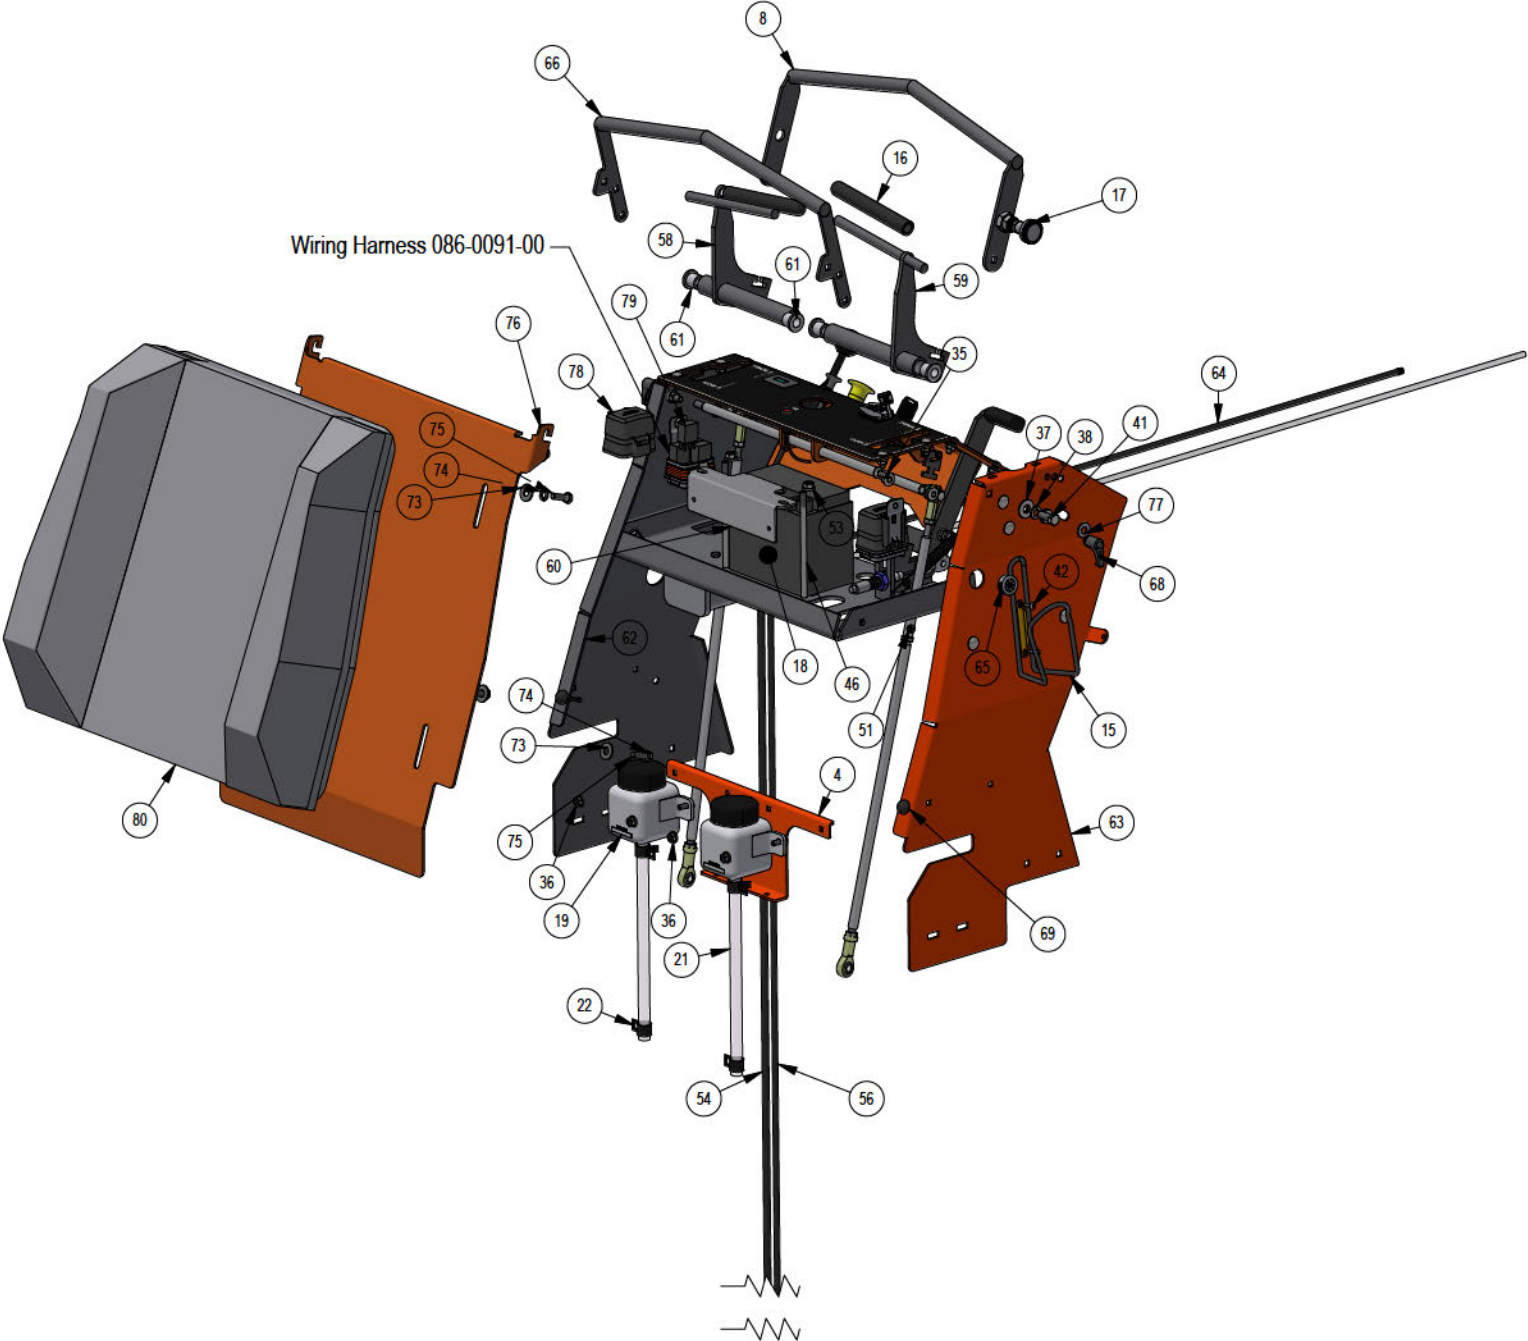

PARTS SECTION: Podium