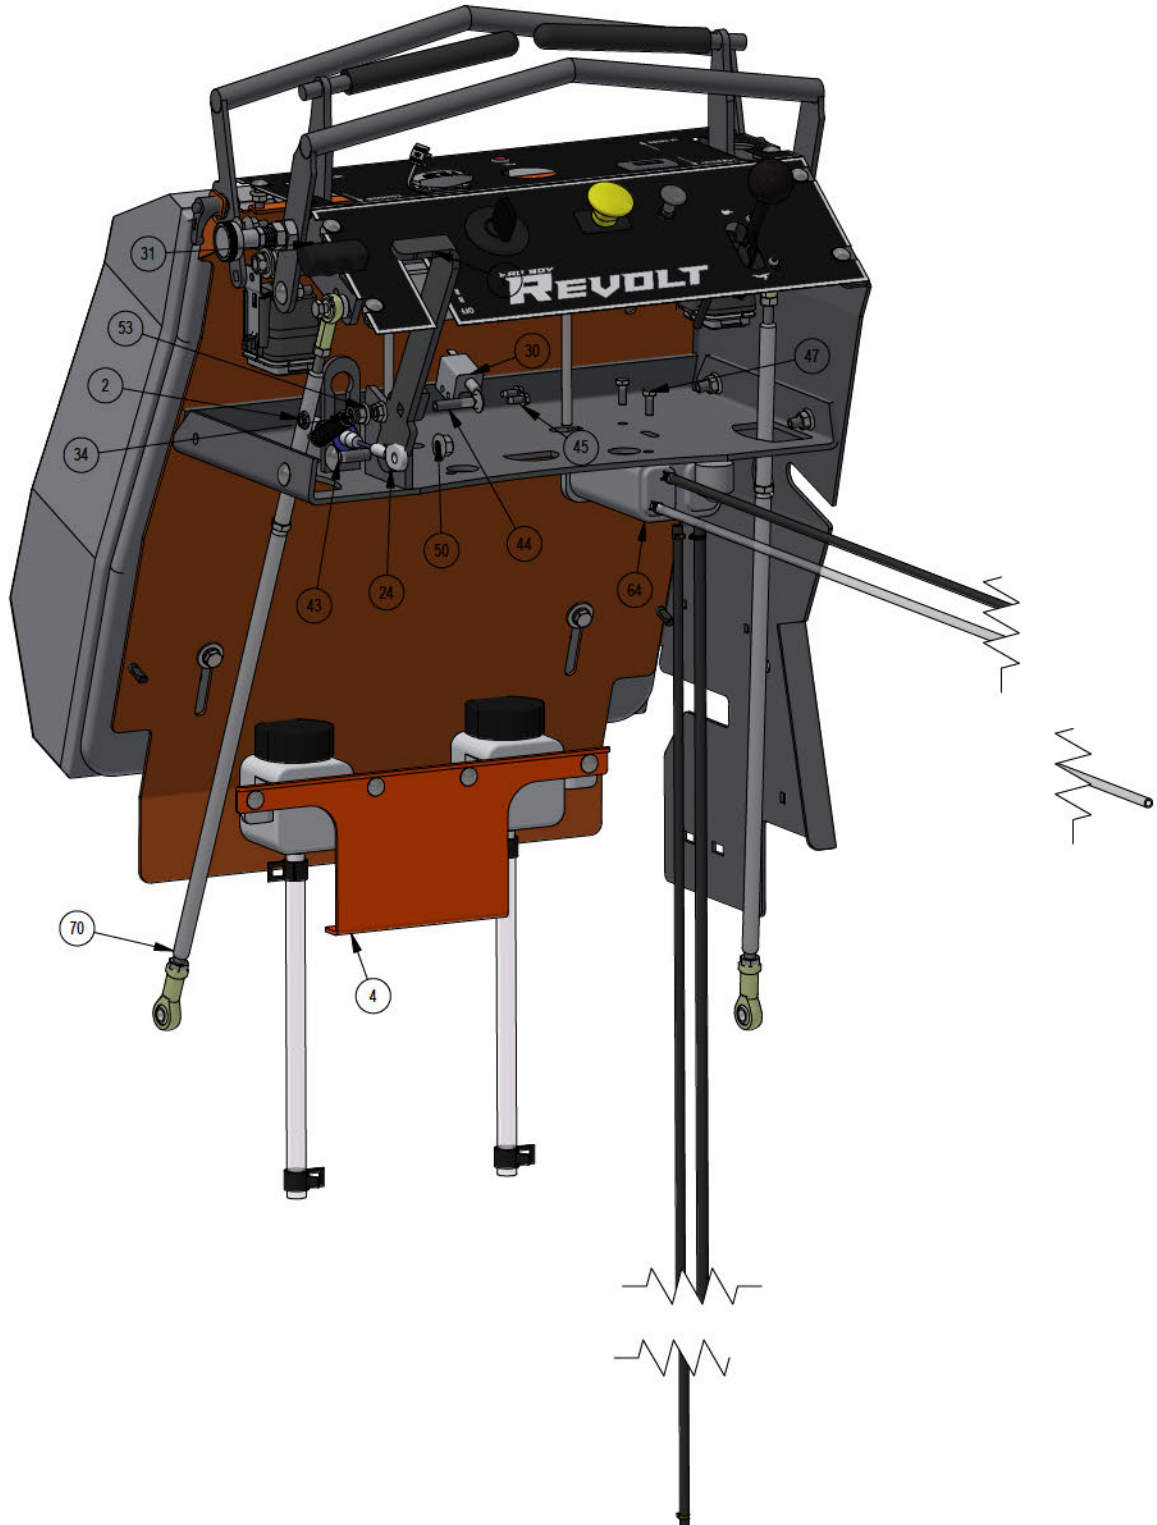

PARTS SECTION: Podium

PARTS SECTION: Podium