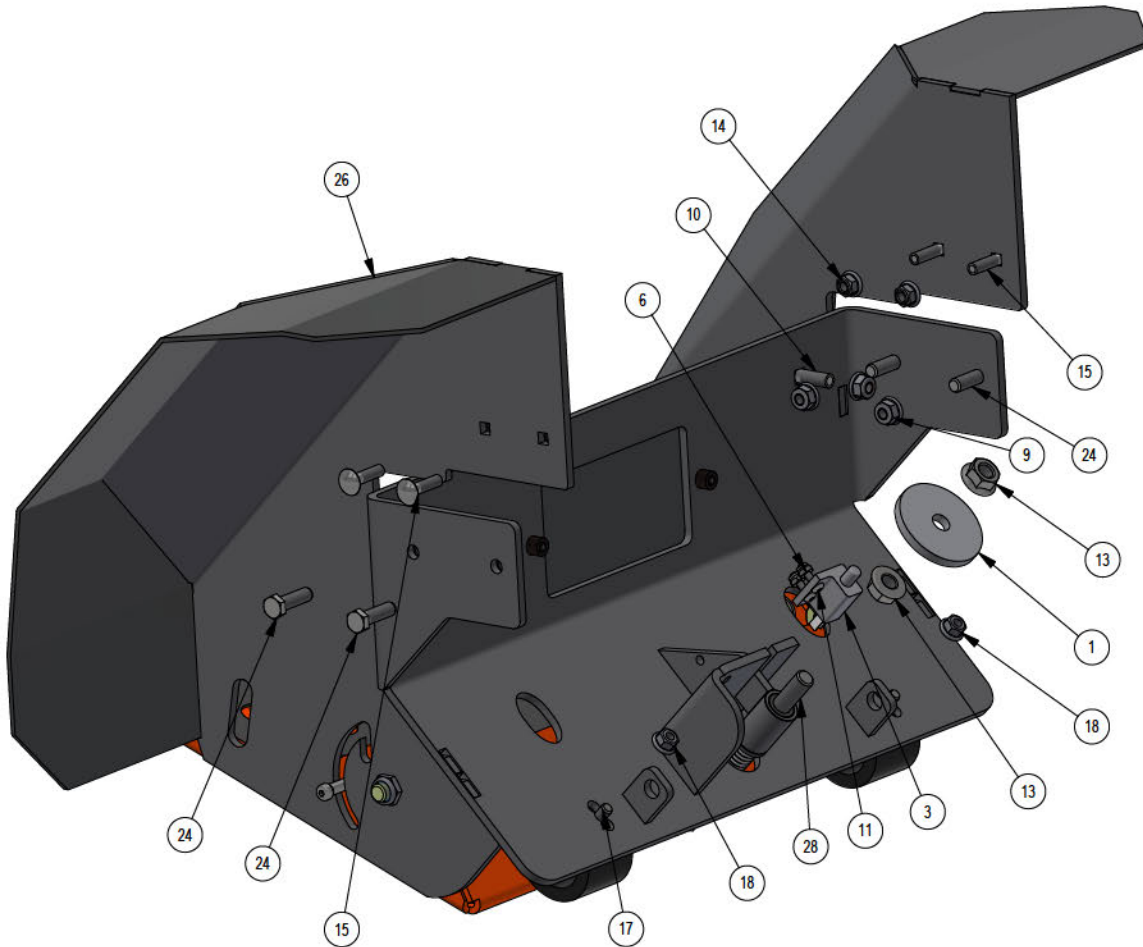

PARTS SECTION: Fenders

Parts List				Parts List			
ITEM	QTY	PART NUMBER	DESCRIPTION	ITEM	QTY	PART NUMBER	DESCRIPTION
1	1	025-0025-00	MZ Deck Idler Spacer	16	2	087-0003-00	2019 Revolt Platform Dampener
2	2	030-0015-00	1/4"-20 x 3/4" Knurled Thumb Screw	17	2	018-2007-00	5/16-18 X 1 HEX CAP SCREW (GR.5) ZINC
3	1	077-0002-00	safety Switch	18	2	013-9002-00	5/16" Flange Nut
4	1	026-0063-00	2019 Stand On Access Panel Plate Black Part	19	2	018-0059-00	Steel Shoulder Screw 1/4"-20 x 7/8" Diameter 5/16"
5	1	026-0158-00	2020 36" Revolt Platform Plate-Powdercoated	20	2	013-9001-00	1/4-20 HEX SERRATED FLANGE NUT HARD/ZINC
6	2	013-5019-00	10-24 NYLON INSERT LOCKNUT ZINC	21	2	018-3001-00	5/8" x 5/8" Shoulder Bolt
7	2	019-8044-00	5/16 USS FLAT WASHER (7/8 OD) ZINC	22	2	019-6017-00	.630 ID Plastic Washer
8	2	013-0057-00	3326 Wellnut (1/4-20 x 5/18")	23	2	018-4010-00	1/2" Nylock Nut (1/2 Jam)
9	6	013-5202-00	3/8" Nylock Flange Nut	24	4	018-5040-00	3/8-16 X 1-1/4 HEX CAP SCREW (GR.5) ZINC
10	2	018-5043-00	3/8-16 X 1-1/4 CARRIAGE BOLT ZINC	25	1	088-0051-00	Grip Tape for 026-0158-00
11	2	018-8057-00	10-24 X 3/4 BUTTON SOCKET CAP SCREW 18-8 STAINLESS STEEL	26	1	201-1126-00	2023 36 Platform Support
12	1	034-1001-00	Rider Presence Spring 9657K145	27	1	013-0029-00	Hex Nut Cap
13	2	013-5300-00	1/2-13 HEX SERRATED FLANGE NUT HARD/ZINC	28	1	018-0062-00	1/2-13 X 6 HEX CAP SCREW (GR.5) ZINC
14	4	013-8049-00	5/16" Nylock Flange Nut Zinc	29	1	032-0006-00	.504 ID X .740 OD X 1.625 LGTH SLEEVE WASHER NYLON
15	4	018-4703-00	5/16-18 X 1-1/4 CARRIAGE BOLT ZINC