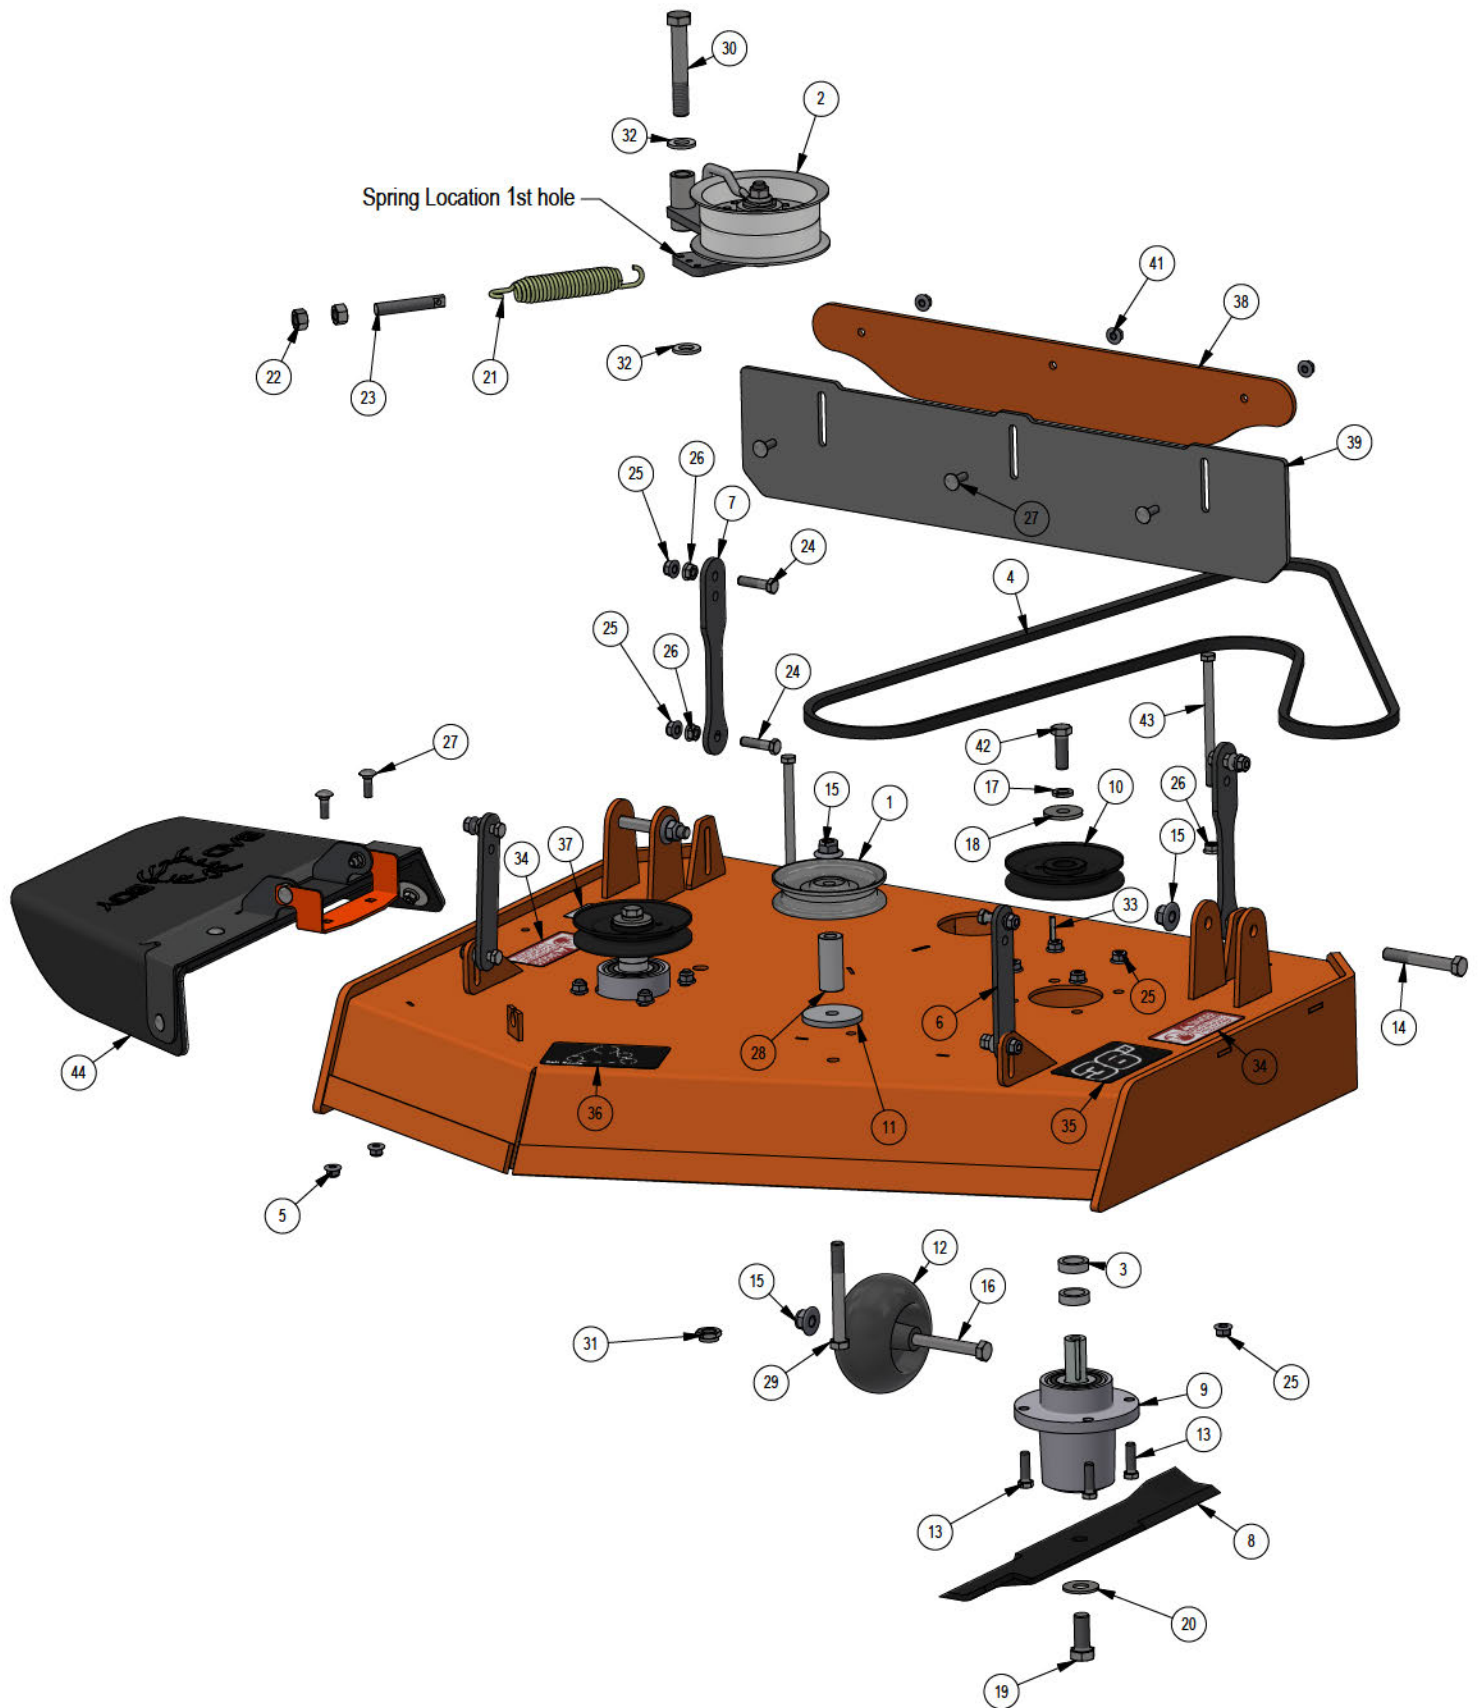

25

BAD BOY
MOWERS

PARTS MANUAL

REVOLT 36 STAND-ON

ZERO-TURN MOWER OWNER'S PARTS MANUAL

For additional information, please see us at

www.badboycountry.com

PARTS SECTION: 36" Deck

PARTS SECTION: 36" Deck

210-6016-98 Parts List				210-6016-98 Parts List			
ITEM	QTY	PART NUMBER	DESCRIPTION	ITEM	QTY	PART NUMBER	DESCRIPTION
1	1	039-0152-00	2020 36 Stand On Chute Hanger	5	1	210-6014-00	Rubber Discharge Chute MZ (Component)
2	1	039-4891-00	Discharge Chute Bracket 48 MZ (Upper)	6	6	018-8066-00	5/16-18 X 7/8 CARRIAGE BOLT ZINC
3	1	039-4892-00	2017 MZ Discharge Chute Bracket-Lower	7	6	013-8049-00	5/16-18 NYLON INSERT FLANGE LOCKNUT ZINC
4	2	019-6042-00	.360 ID X .983 OD X .120 THICK FLAT WASHER NYLON	8	2	019-0002-00	5/16 FENDER WASHER (1-1/2 OD) ZINC