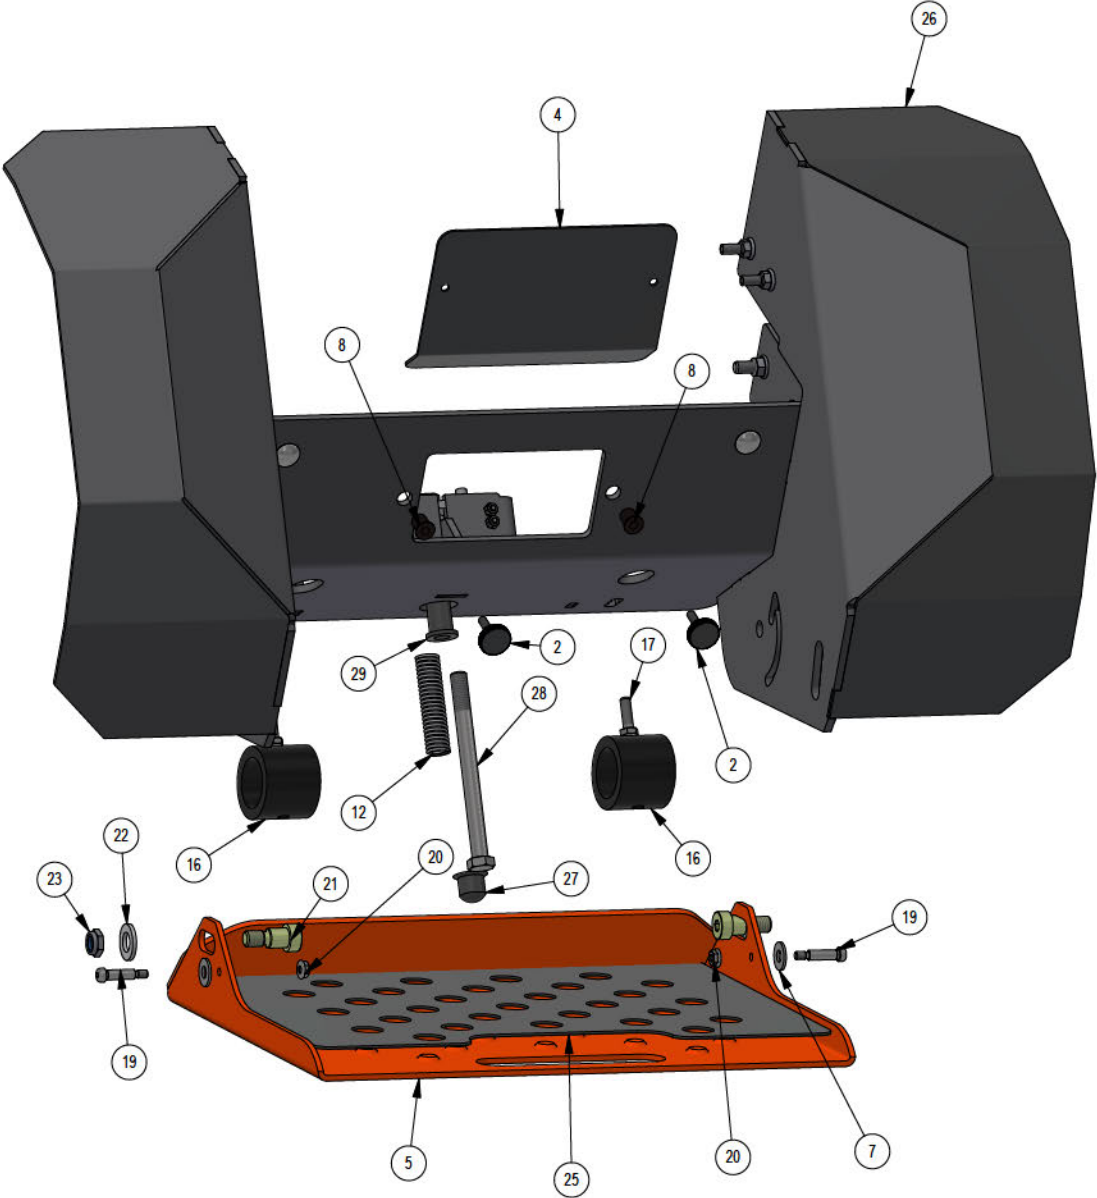

PARTS SECTION: 36" Front End

Parts List				Parts List			
ITEM	QTY	PART NUMBER	DESCRIPTION	ITEM	QTY	PART NUMBER	DESCRIPTION
1	2	030-7039-00	1/4-14 X 1-1/2 HEX WASHER UNSLOT TEK/3 ZINC	13	2	014-2025-00	2017 Bearing Cover
2	1	029-7040-00	Bumper EZT	14	2	013-8050-00	1/2-13 NYLON INSERT FLANGE LOCKNUT ZINC
3	1	026-0085-00	Exhaust Backer Plate 2019 Stand On	15	2	013-2050-00	1/4-20 Nylon Insert flange Nut
4	1	026-0084-00	Exhaust Shield Plate 2019 Stand On	16	4	013-0026-00	3/16" Diameter Black Rivet, for 0.1260"-0.25" Material Thick
5	1	026-0049-00	2019 Stand On Front Bumper Plate	17	8	013-5202-00	3/8" Nylock Flange Nut
6	2	025-5337-00	SPACER	18	1	070-9037-00	2023 36 Stand-On Front End Weldment
7	2	025-5202-00	Front Wheel Spanner	19	2	022-3088-00	13x6.50-6 Black No Flat Assembly
8	6	018-0072-00	3/8-16 X 3 CARRIAGE BOLT ZINC GR5	20	2	023-1010-00	2019 Stand-on Front Fork Weldment
9	2	018-0058-00	1/4"-20 x 3/4 Black Oxide 18-8 Stainless Pan Head	21	2	058-1000-00	Spacer, 1x1.375x.25
10	2	018-0044-00	3/8" x 2 1/2" Carriage Bolt	22	4	010-1050-00	1641 BEARING W/2 CONTACT RUBBER SEALS
11	2	018-0040-00	1/2-13 X 8-1/2 HEX CAP SCREW (GR.5) ZINC	23	2	013-9004-00	1" Fine Thread 1/2 Nylock Nut
12	2	018-0005-00	1"-14 X 5 HEX CAP SCREW (GR.8) ZINC YELLOW				

PARTS SECTION: Fenders