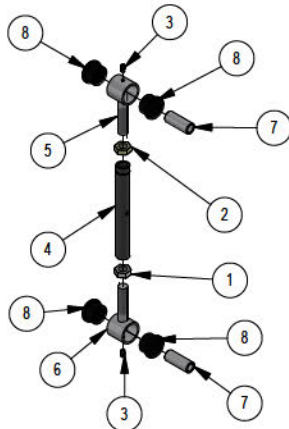

048-6000-00
2018 Maverick Turnbuckle (Top Link)