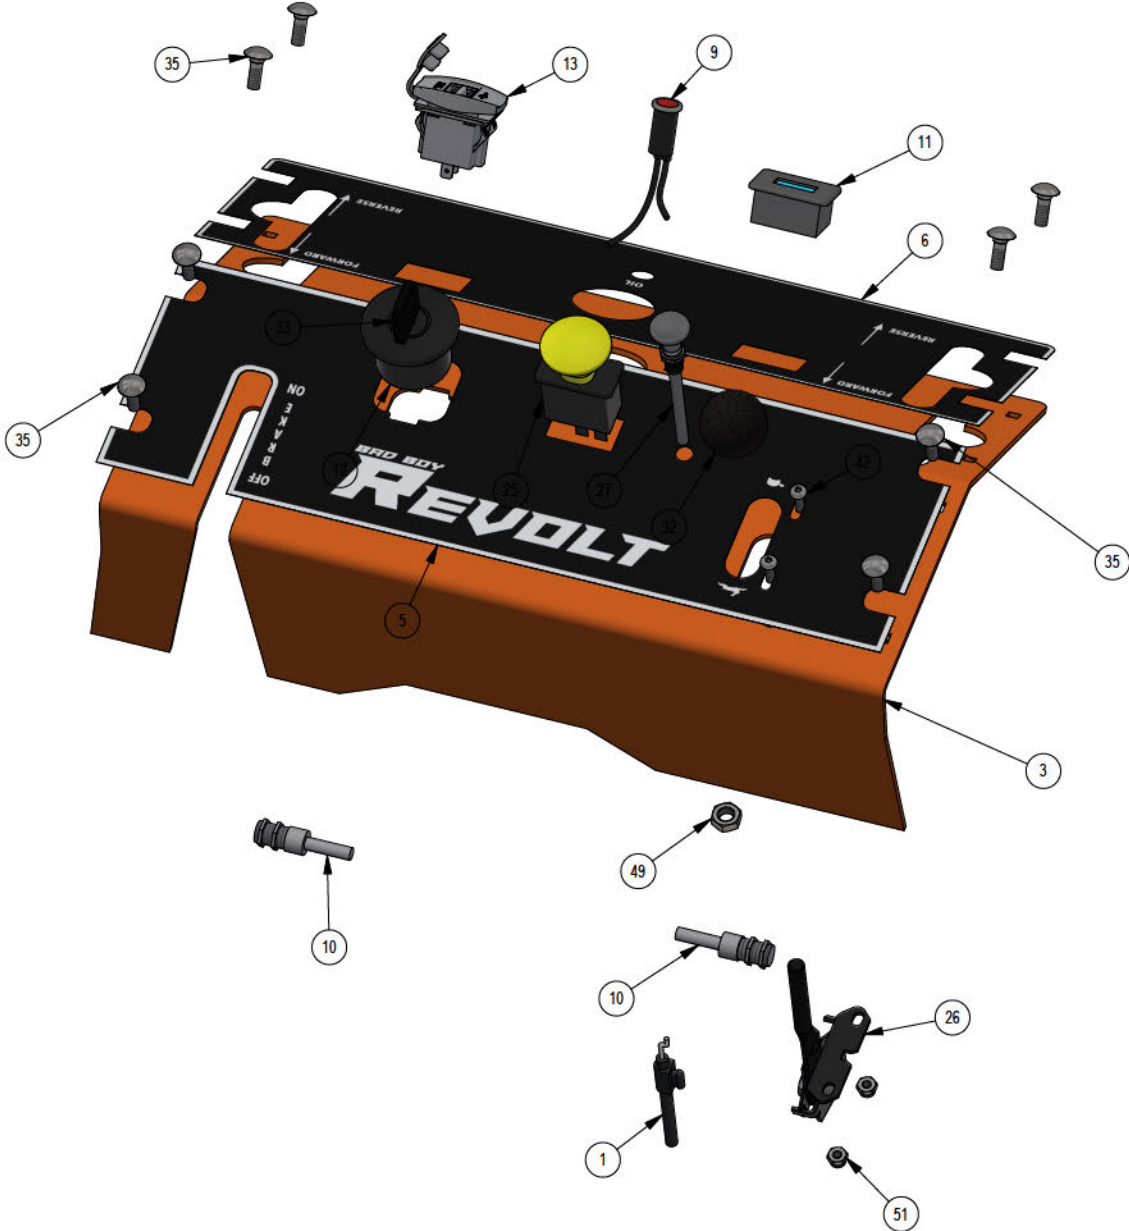

PARTS SECTION: Podium