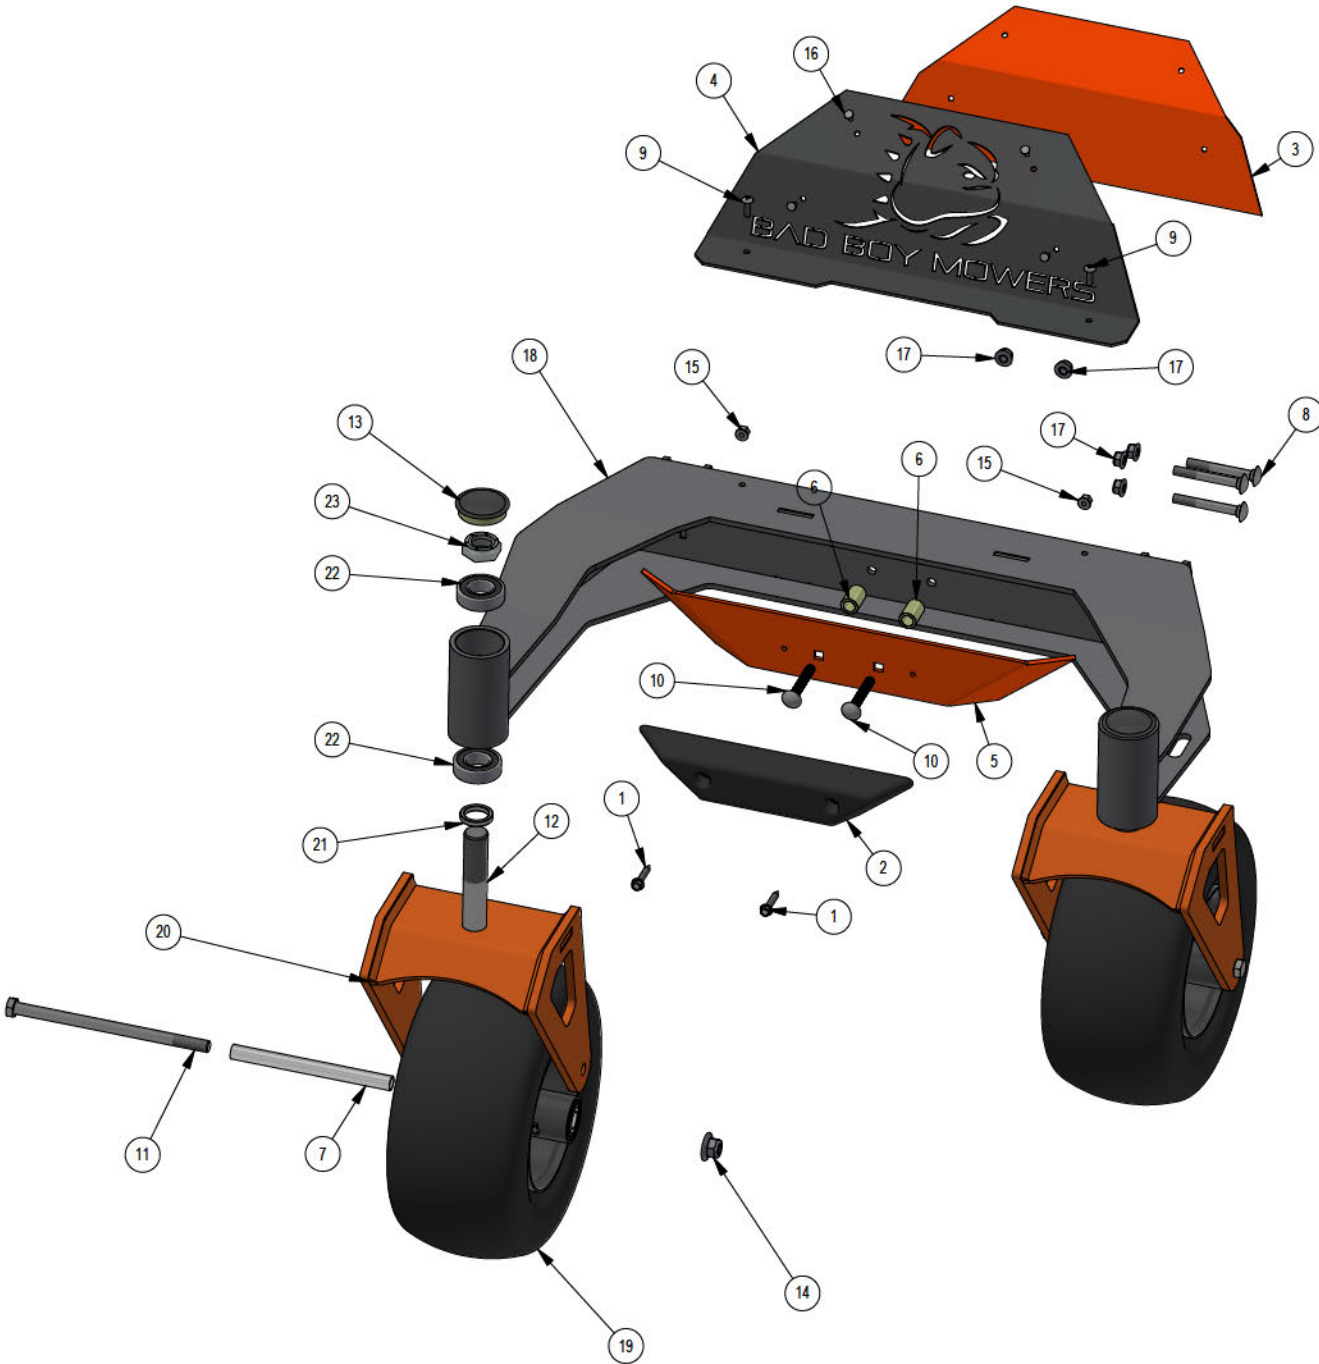

039-6952-98 Parts List				039-6952-98 Parts List			
ITEM	QTY	PART NUMBER	DESCRIPTION	ITEM	QTY	PART NUMBER	DESCRIPTION
1	1	013-8050-00	1/2-13 NYLON INSERT FLANGE LOCKNUT ZINC	5	1	039-6952-00	2020 36 Deck Idler Arm Weldment
2	1	024-0001-00	1/4-28 Grease Fitting	6	1	018-0050-00	1/2-13 X 3-1/4 HEX CAP SCREW (GR.5) ZINC
3	1	025-5203-00	.51 ID X .75 OD X .75 LGTH SOLID SPACER ZINC	7	1	019-2040-00	1/2 F/W USS (1-3/8" OD) ZINCC
4	1	033-5000-00	5 3/4" Deck Idler Pulley	8	1	039-0400-00	2025 belt retainer

037-2002-00
36" Revolt Spindle Assembly

210-6016-98
2020 36 Stand On Discharge Assembly

048-6000-00
2018 Maverick Turnbuckle (Top Link)

039-6952-98
36 DECK IDLER ASSEMBLY

PARTS SECTION: 36" Front End

PARTS SECTION: 36" Front End

Parts List				Parts List			
ITEM	QTY	PART NUMBER	DESCRIPTION	ITEM	QTY	PART NUMBER	DESCRIPTION
1	2	030-7039-00	1/4-14 X 1-1/2 HEX WASHER UNSLOT TEK/3 ZINC	13	2	014-2025-00	2017 Bearing Cover
2	1	029-7040-00	Bumper EZT	14	2	013-8050-00	1/2-13 NYLON INSERT FLANGE LOCKNUT ZINC
3	1	026-0085-00	Exhaust Backer Plate 2019 Stand On	15	2	013-2050-00	1/4-20 Nylon Insert flange Nut
4	1	026-0084-00	Exhaust Shield Plate 2019 Stand On	16	4	013-0026-00	3/16" Diameter Black Rivet, for 0.1260"-0.25" Material Thick
5	1	026-0049-00	2019 Stand On Front Bumper Plate	17	8	013-5202-00	3/8" Nylock Flange Nut
6	2	025-5337-00	SPACER	18	1	070-9037-00	2023 36 Stand-On Front End Weldment
7	2	025-5202-00	Front Wheel Spanner	19	2	022-3088-00	13x6.50-6 Black No Flat Assembly
8	6	018-0072-00	3/8-16 X 3 CARRIAGE BOLT ZINC GR5	20	2	023-1010-00	2019 Stand-on Front Fork Weldment
9	2	018-0058-00	1/4"-20 x 3/4 Black Oxide 18-8 Stainless Pan Head	21	2	058-1000-00	Spacer, 1x1.375x.25
10	2	018-0044-00	3/8" x 2 1/2" Carriage Bolt	22	4	010-1050-00	1641 BEARING W/2 CONTACT RUBBER SEALS
11	2	018-0040-00	1/2-13 X 8-1/2 HEX CAP SCREW (GR.5) ZINC	23	2	013-9004-00	1" Fine Thread 1/2 Nylock Nut
12	2	018-0005-00	1"-14 X 5 HEX CAP SCREW (GR.8) ZINC YELLOW				