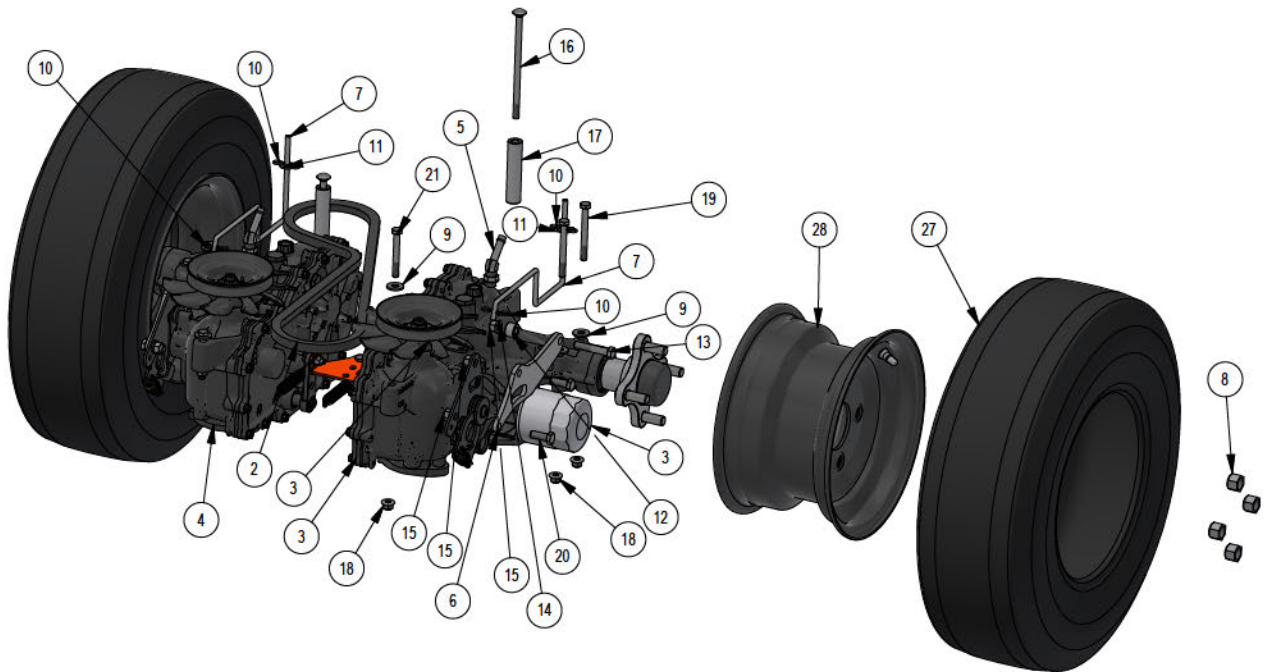

PARTS SECTION: Transaxle