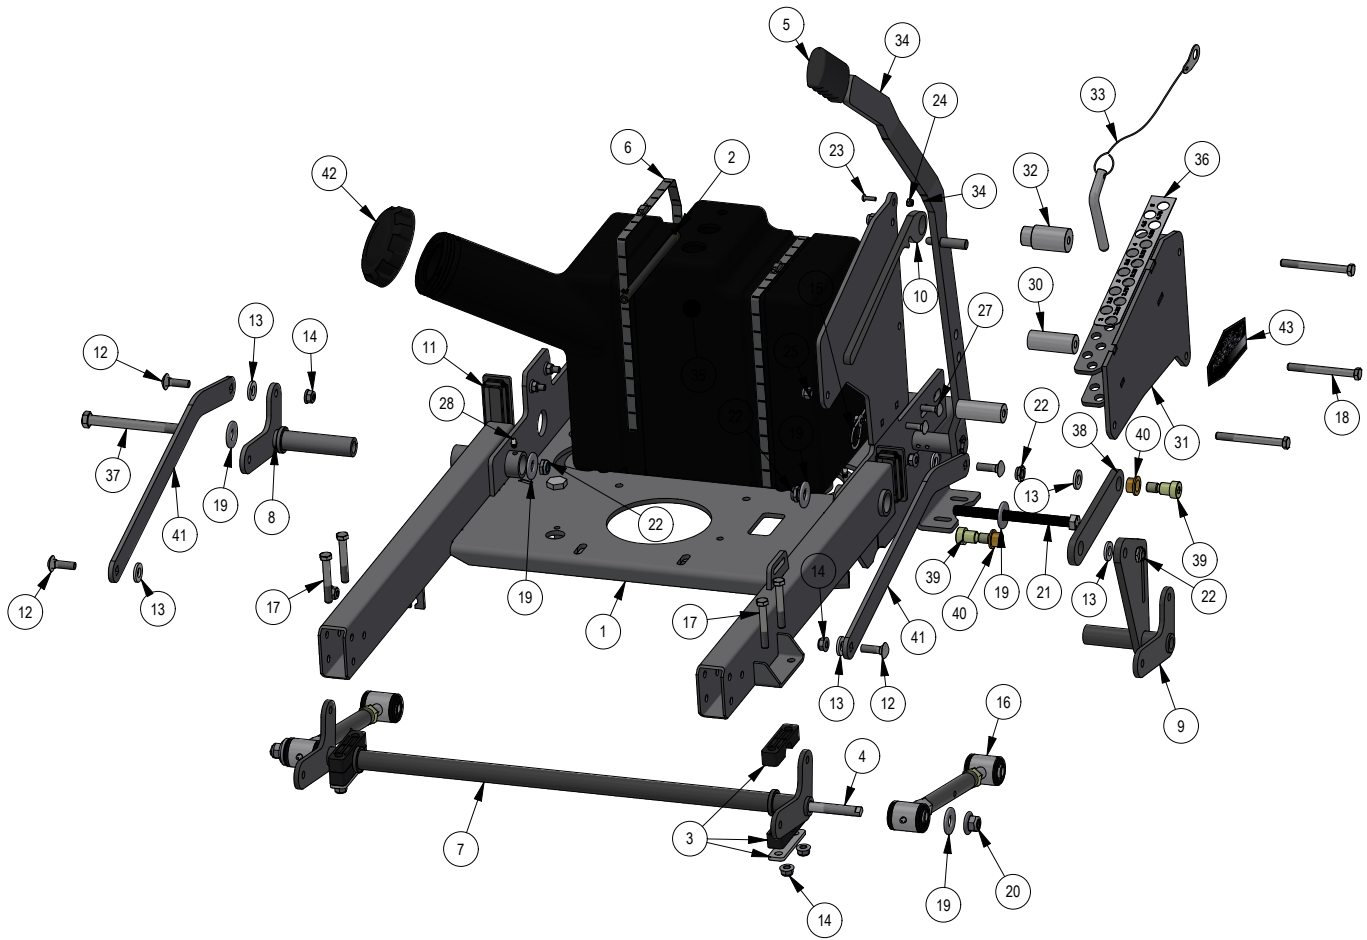

PARTS SECTION: Frame

Parts List				Parts List			
ITEM	QTY	PART NUMBER	DESCRIPTION	ITEM	QTY	PART NUMBER	DESCRIPTION
1	1	070-5221-20	2020 36" Stand On Frame	23	1	018-5200-00	10-24 X 5/8 BUTTON SOCKET CAP SCREW 18-8 STAINLESS STEEL
2	1	051-8067-08	Revolt Fuel Line Assembly	24	1	013-5019-00	10-24 NYLON INSERT LOCKNUT ZINC
3	2	017-9076-00	Pillow Block Kit	25	3	013-5041-00	3/8 Nylock Nut
4	1	048-6058-00	2020 36 Stand On Turnbuckle Rod	26	4	013-8049-00	5/16" Nylock Flange Nut Zinc
5	1	069-4012-00	2019 Stand On Lift Grip	27	4	018-8065-00	5/16-18 X 1 CARRIAGE BOLT (GR.8) ZINC
6	2	072-0051-00	2019 Stand On Gas Tank Strap	28	3	024-3050-00	1/4" Press in Grease Fitting
7	1	028-0036-00	Revolt Front Actuator Bar Weldment 2020 36" Black	29	1	026-0271-00	2023 Stand On Inner Adjustment Plate
8	1	028-0037-00	Revolt Rear Actuator Bar Weldment RH 2020 36" Black	30	2	025-5343-00	Stand On Spacer 2.5"
9	1	028-0038-00	Revolt Rear Actuator Bar Weldment LH 2020 36" Black	31	1	026-0256-00	2023 Stand On Outer Adjustment Plate weldment
10	1	031-0093-00	2019 Stand On Deck Lever Lock	32	1	025-0081-00	Stand On Spacer 2.5" With shoulder
11	2	014-9003-00	1 1/2 x 3 Frame Plug	33	1	040-4004-00	2023 stand on Height Adj Pin
12	4	018-5043-00	3/8-16 X 1-1/4 CARRIAGE BOLT ZINC	34	1	031-7151-00	2023 Stand On SD Lift Lever Weldment
13	6	019-8054-00	.505 ID X 1.000 OD X .125 THICK FLAT WASHER NYLON	35	1	067-0030-00	Fuel Tank
14	8	013-5202-00	3/8" Nylock Flange Nut	36	1	091-0025-00	2023 Revolt Deck Height decal
15	1	020-1001-00	Revolt Cotter Pin for 7/8" to 1" shank	37	1	018-1090-00	1/2-13 X 5 1/2 HEX CAP SCREW (GR.5) ZINC
16	2	048-6000-00	2018 Maverick Turnbuckle (Top Link)	38	1	028-5002-00	2023 lever secondary linkage
17	4	018-0028-00	3/8-16 X 2-1/2 HEX CAP SCREW (GR.5) ZINC	39	2	018-3001-00	5/8" x 5/8" Shoulder Bolt
18	3	018-0084-00	3/8-16 X 3-3/4 HEX CAP SCREW (GR.5) ZINC	40	2	032-5052-00	.627 ID X .753 OD X .500 LGTH X 1.000 FLG OD X .094 FLG THICK FLANGED BEARING OIL-IMPREG BRNZ
19	6	019-2040-00	1/2" Flat Washer	41	2	026-0304-00	2023 SD-36 Stand-on Actuator Linkage
20	2	013-8050-00	1/2-13 NYLON INSERT FLANGE LOCKNUT ZINC	42	1	066-8076-00	Fuel Cap
21	1	018-0038-00	1/2-13 x 6 1/2 Hex Bolt	43	1	091-0521-00	Revolt Deck Height Decal
22	4	018-4010-00	1/2"-13 Jam Nut