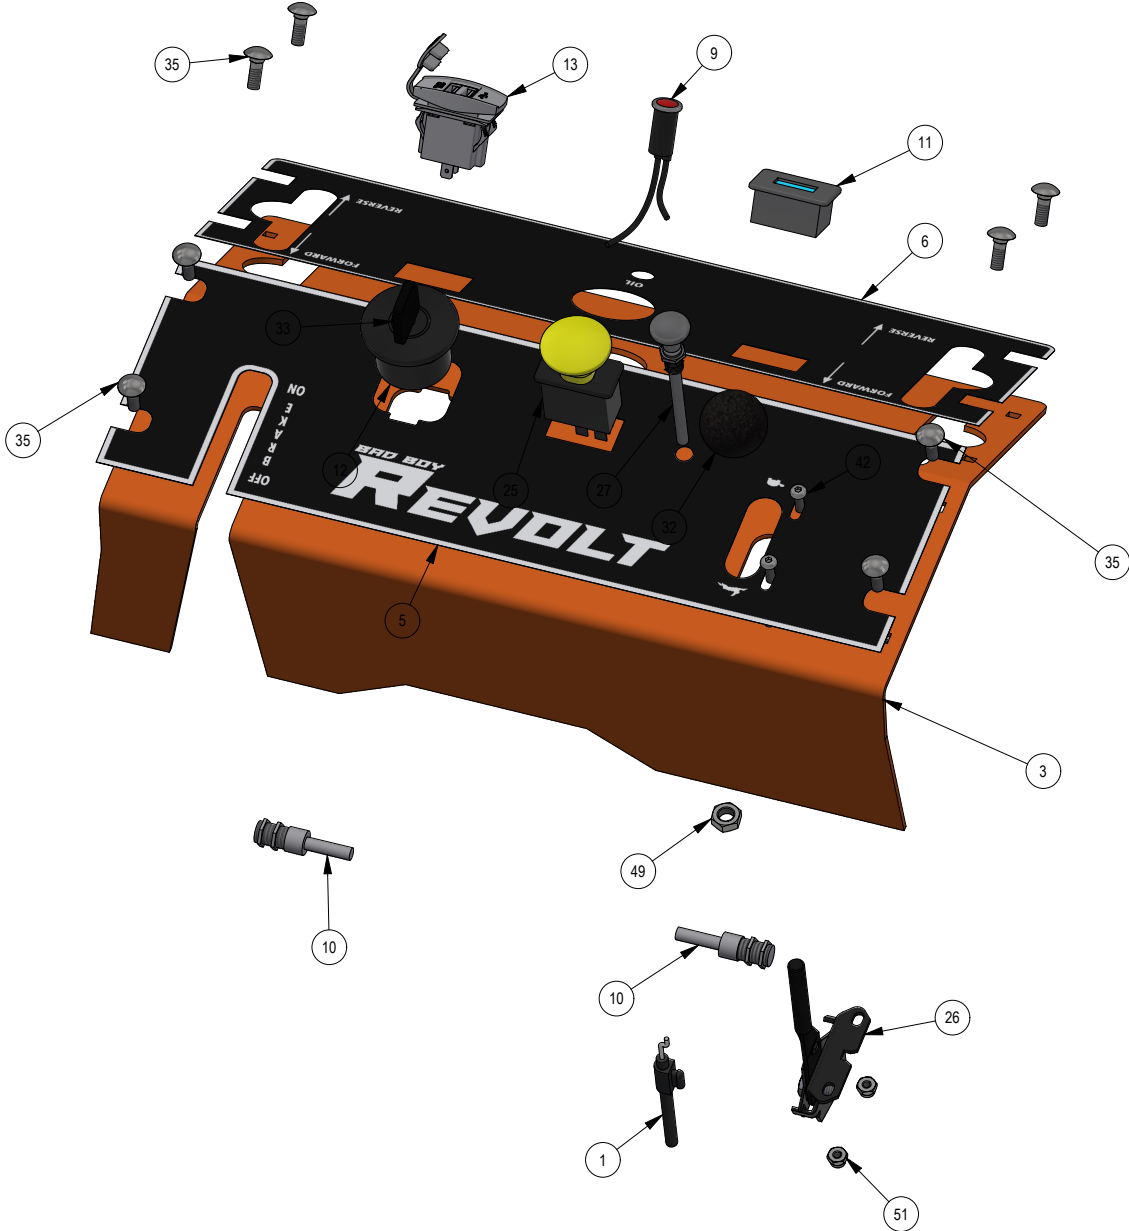

PARTS SECTION: Podium