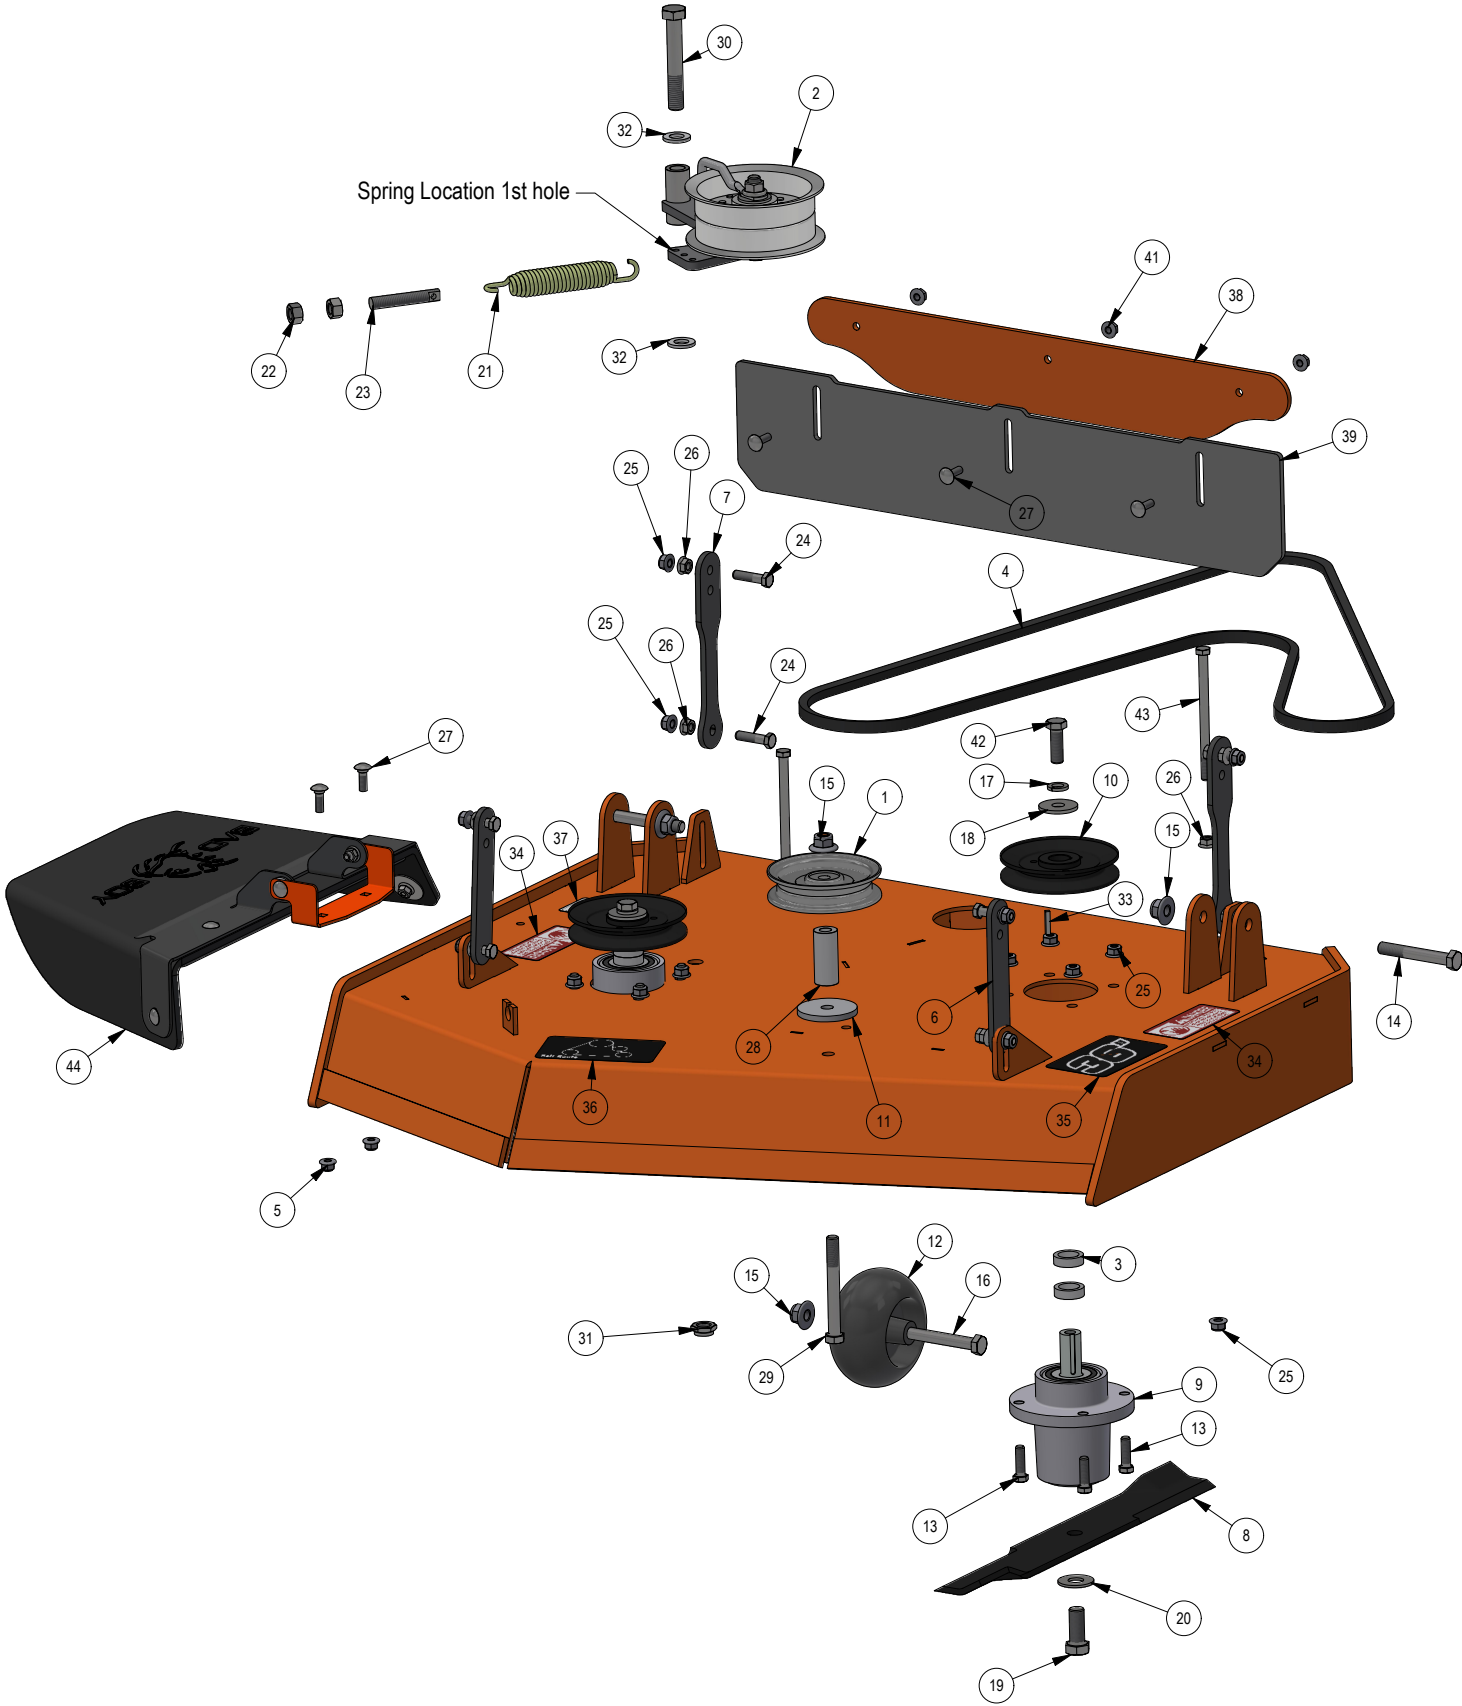

## REVOLT 36 STAND-ON

## PARTS SECTION: 36" Deck