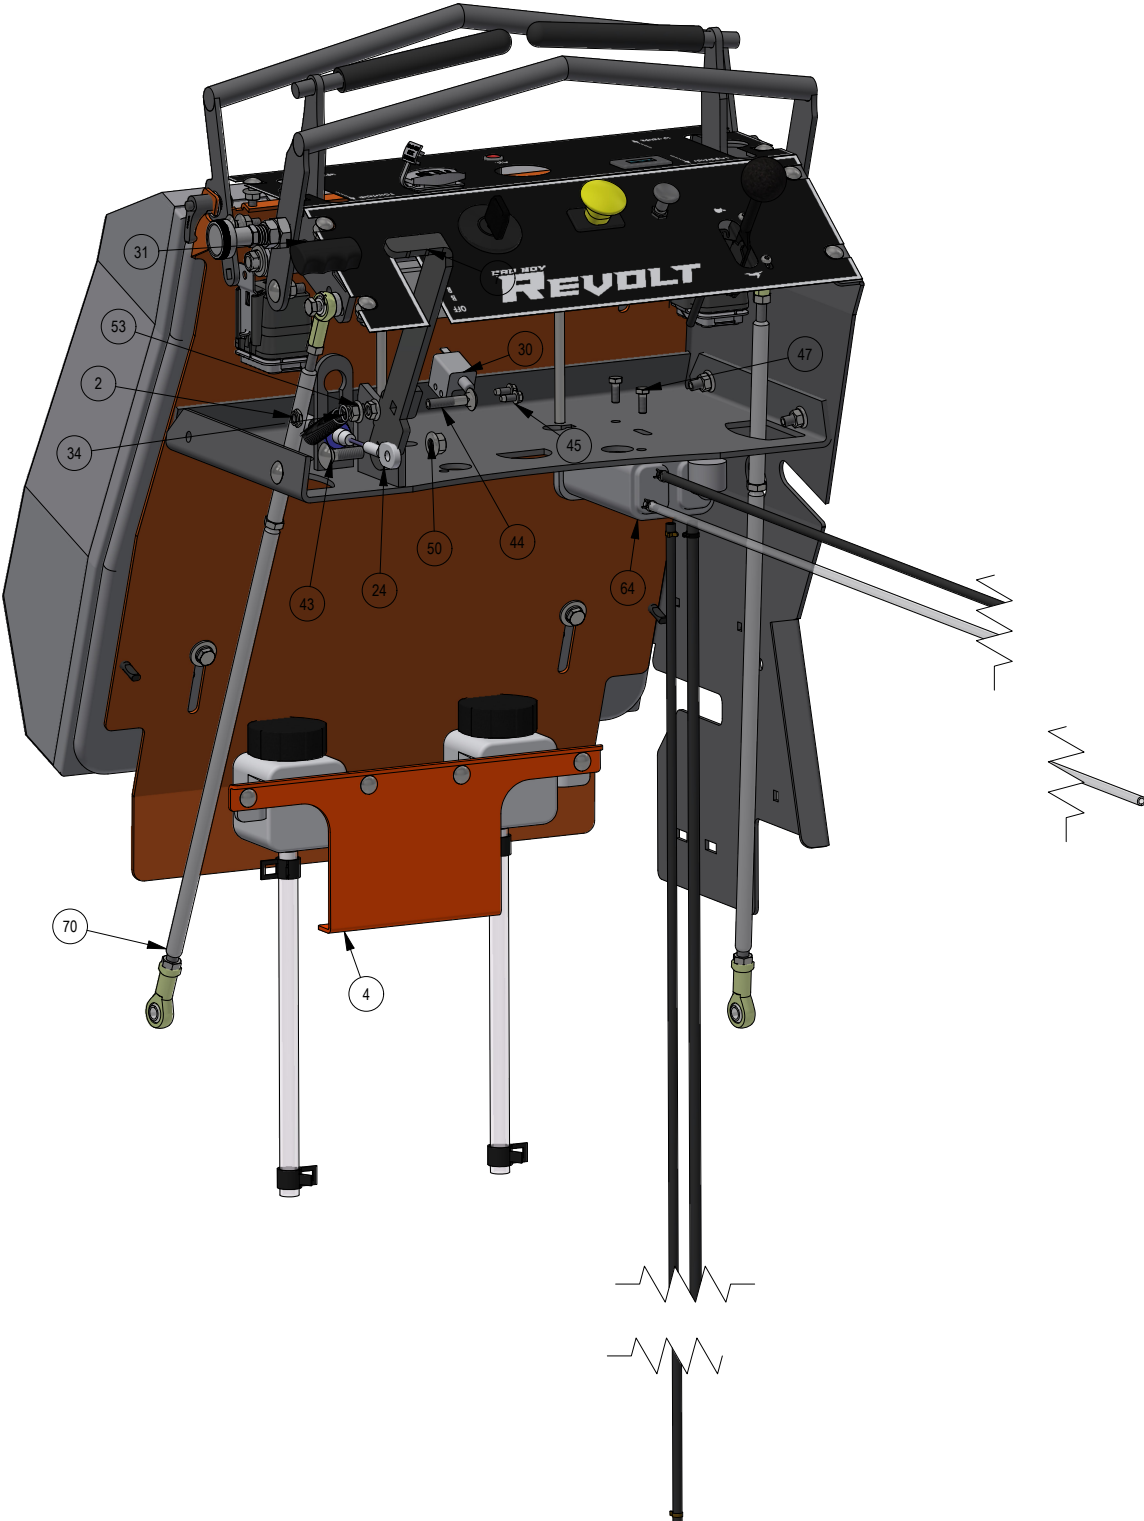

## PARTS SECTION: 36" Deck

## PARTS SECTION: 36" Front End

## PARTS SECTION: Fenders

Parts List				Parts List			
ITEM	QTY	PART NUMBER	DESCRIPTION	ITEM	QTY	PART NUMBER	DESCRIPTION
1	1	025-0025-00	MZ Deck Idler Spacer	16	2	087-0003-00	2019 Revolt Platform Dampener
2	2	030-0015-00	1/4"-20 x 3/4" Knurled Thumb Screw	17	2	018-2007-00	5/16-18 X 1 HEX CAP SCREW (GR.5) ZINC
3	1	077-0002-00	safety Switch	18	2	013-9002-00	5/16" Flange Nut
4	1	026-0063-00	2019 Stand On Access Panel Plate Black Part	19	2	018-0059-00	Steel Shoulder Screw 1/4"-20 x 7/8" Diameter 5/16"
5	1	026-0158-00	2020 36" Revolt Platform Plate-Powdercoated	20	2	013-9001-00	1/4-20 HEX SERRATED FLANGE NUT HARD/ZINC
6	2	013-5019-00	10-24 NYLON INSERT LOCKNUT ZINC	21	2	018-3001-00	5/8" x 5/8" Shoulder Bolt
7	2	019-8044-00	5/16 USS FLAT WASHER (7/8 OD) ZINC	22	2	019-6017-00	.630 ID Plastic Washer
8	2	013-0057-00	3326 Wellnut (1/4-20 x 5/18")	23	2	018-4010-00	1/2" Nylock Nut (1/2 Jam)
9	6	013-5202-00	3/8" Nylock Flange Nut	24	4	018-5040-00	3/8-16 X 1-1/4 HEX CAP SCREW (GR.5) ZINC
10	2	018-5043-00	3/8-16 X 1-1/4 CARRIAGE BOLT ZINC	25	1	088-0051-00	Grip Tape for 026-0158-00
11	2	018-8057-00	10-24 X 3/4 BUTTON SOCKET CAP SCREW 18-8 STAINLESS STEEL	26	1	201-1126-00	2023 36 Platform Support
12	1	034-1001-00	Rider Presence Spring 9657K145	27	1	013-0029-00	Hex Nut Cap
13	2	013-5300-00	1/2-13 HEX SERRATED FLANGE NUT HARD/ZINC	28	1	018-0062-00	1/2-13 X 6 HEX CAP SCREW (GR.5) ZINC
14	4	013-8049-00	5/16" Nylock Flange Nut Zinc	29	1	032-0006-00	.504 ID X .740 OD X 1.625 LGTH SLEEVE WASHER NYLON
15	4	018-4703-00	5/16-18 X 1-1/4 CARRIAGE BOLT ZINC				

**PARTS SECTION: Podium**

**PARTS SECTION: Podium**

**PARTS SECTION: Podium**