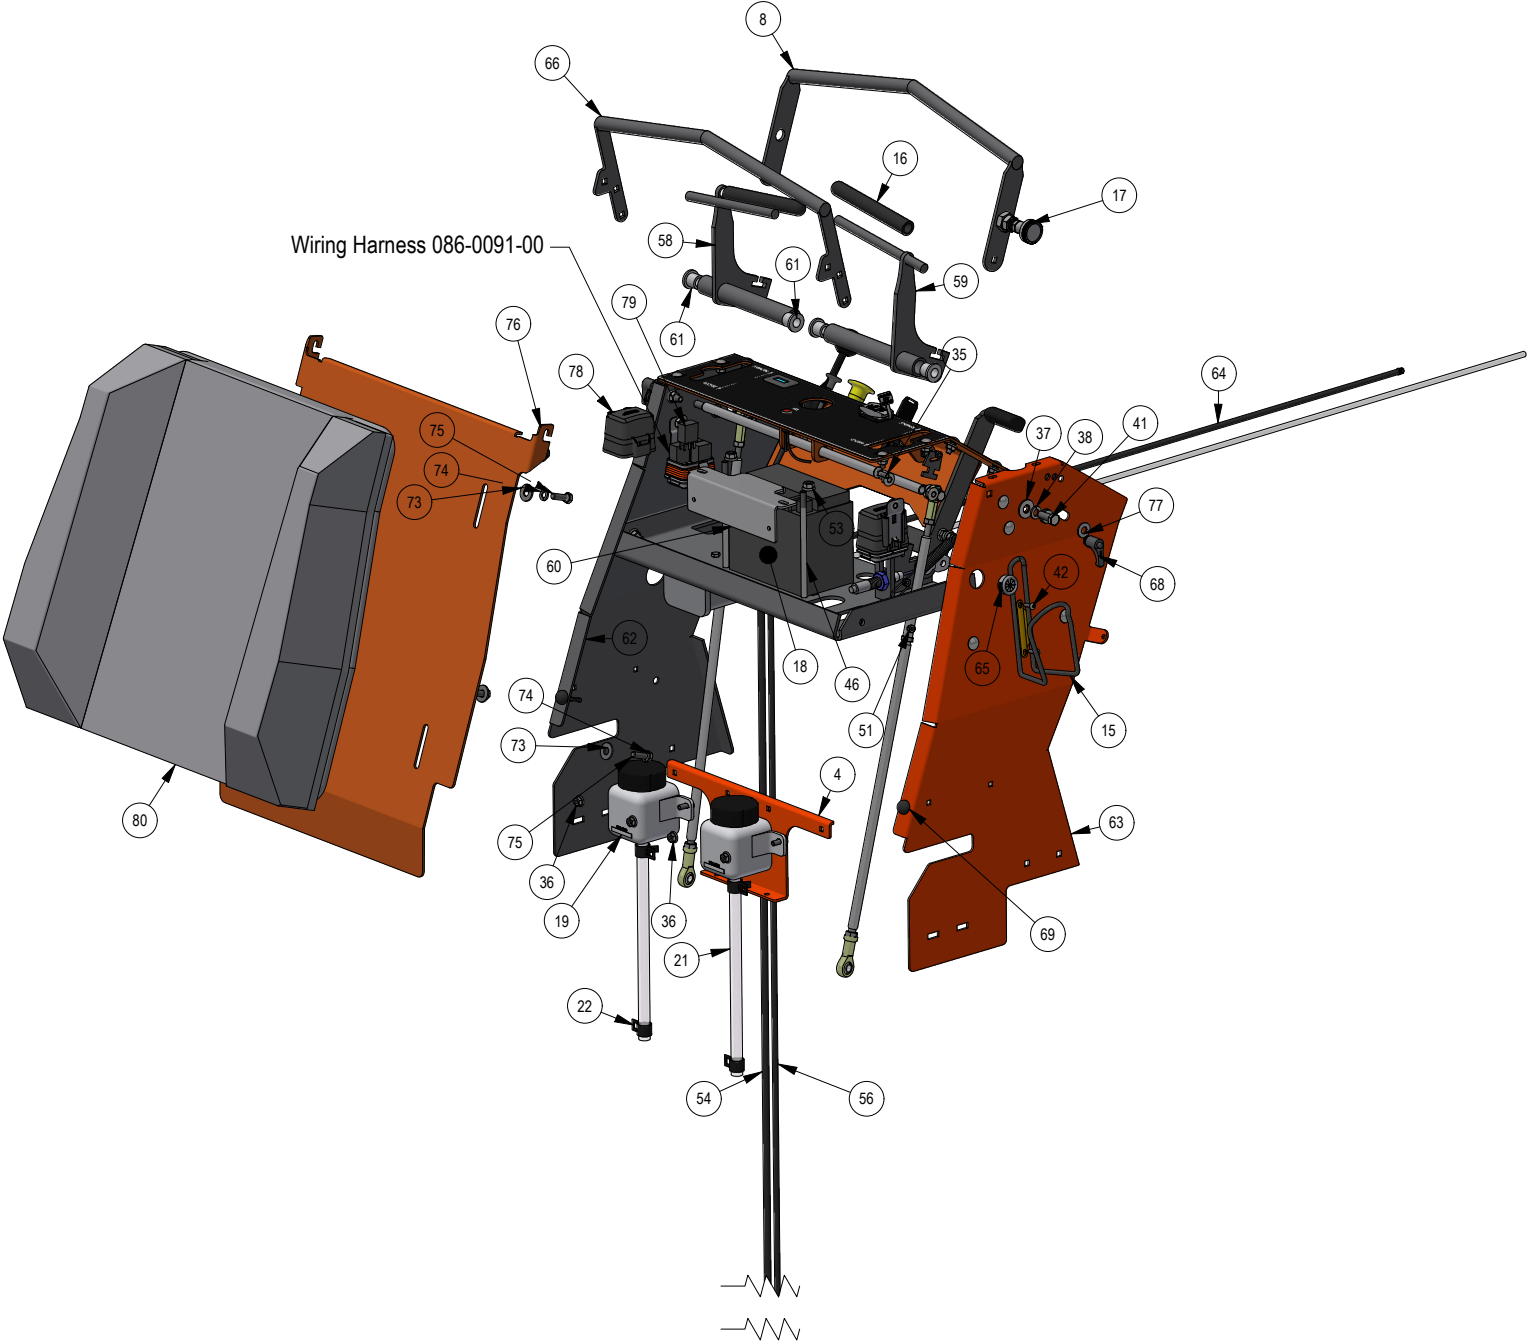

## PARTS SECTION: 36" Deck

## PARTS SECTION: Fenders

Parts List				Parts List			
ITEM	QTY	PART NUMBER	DESCRIPTION	ITEM	QTY	PART NUMBER	DESCRIPTION
1	1	025-0025-00	MZ Deck Idler Spacer	16	2	087-0003-00	2019 Revolt Platform Dampener
2	2	030-0015-00	1/4"-20 x 3/4" Knurled Thumb Screw	17	2	018-2007-00	5/16-18 X 1 HEX CAP SCREW (GR.5) ZINC
3	1	077-0002-00	safety Switch	18	2	013-9002-00	5/16" Flange Nut
4	1	026-0063-00	2019 Stand On Access Panel Plate Black Part	19	2	018-0059-00	Steel Shoulder Screw 1/4"-20 x 7/8" Diameter 5/16"
5	1	026-0158-00	2020 36" Revolt Platform Plate-Powdercoated	20	2	013-9001-00	1/4-20 HEX SERRATED FLANGE NUT HARD/ZINC
6	2	013-5019-00	10-24 NYLON INSERT LOCKNUT ZINC	21	2	018-3001-00	5/8" x 5/8" Shoulder Bolt
7	2	019-8044-00	5/16 USS FLAT WASHER (7/8 OD) ZINC	22	2	019-6017-00	.630 ID Plastic Washer
8	2	013-0057-00	3326 Wellnut (1/4-20 x 5/18")	23	2	018-4010-00	1/2" Nylock Nut (1/2 Jam)
9	6	013-5202-00	3/8" Nylock Flange Nut	24	4	018-5040-00	3/8-16 X 1-1/4 HEX CAP SCREW (GR.5) ZINC
10	2	018-5043-00	3/8-16 X 1-1/4 CARRIAGE BOLT ZINC	25	1	088-0051-00	Grip Tape for 026-0158-00
11	2	018-8057-00	10-24 X 3/4 BUTTON SOCKET CAP SCREW 18-8 STAINLESS STEEL	26	1	201-1126-00	2023 36 Platform Support
12	1	034-1001-00	Rider Presence Spring 9657K145	27	1	013-0029-00	Hex Nut Cap
13	2	013-5300-00	1/2-13 HEX SERRATED FLANGE NUT HARD/ZINC	28	1	018-0062-00	1/2-13 X 6 HEX CAP SCREW (GR.5) ZINC
14	4	013-8049-00	5/16" Nylock Flange Nut Zinc	29	1	032-0006-00	.504 ID X .740 OD X 1.625 LGTH SLEEVE WASHER NYLON
15	4	018-4703-00	5/16-18 X 1-1/4 CARRIAGE BOLT ZINC				

**PARTS SECTION: Podium**

**PARTS SECTION: Podium**

**PARTS SECTION: Podium**