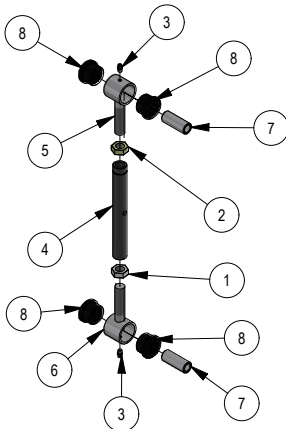

048-6000-00
2018 Maverick Turnbuckle (Top Link)