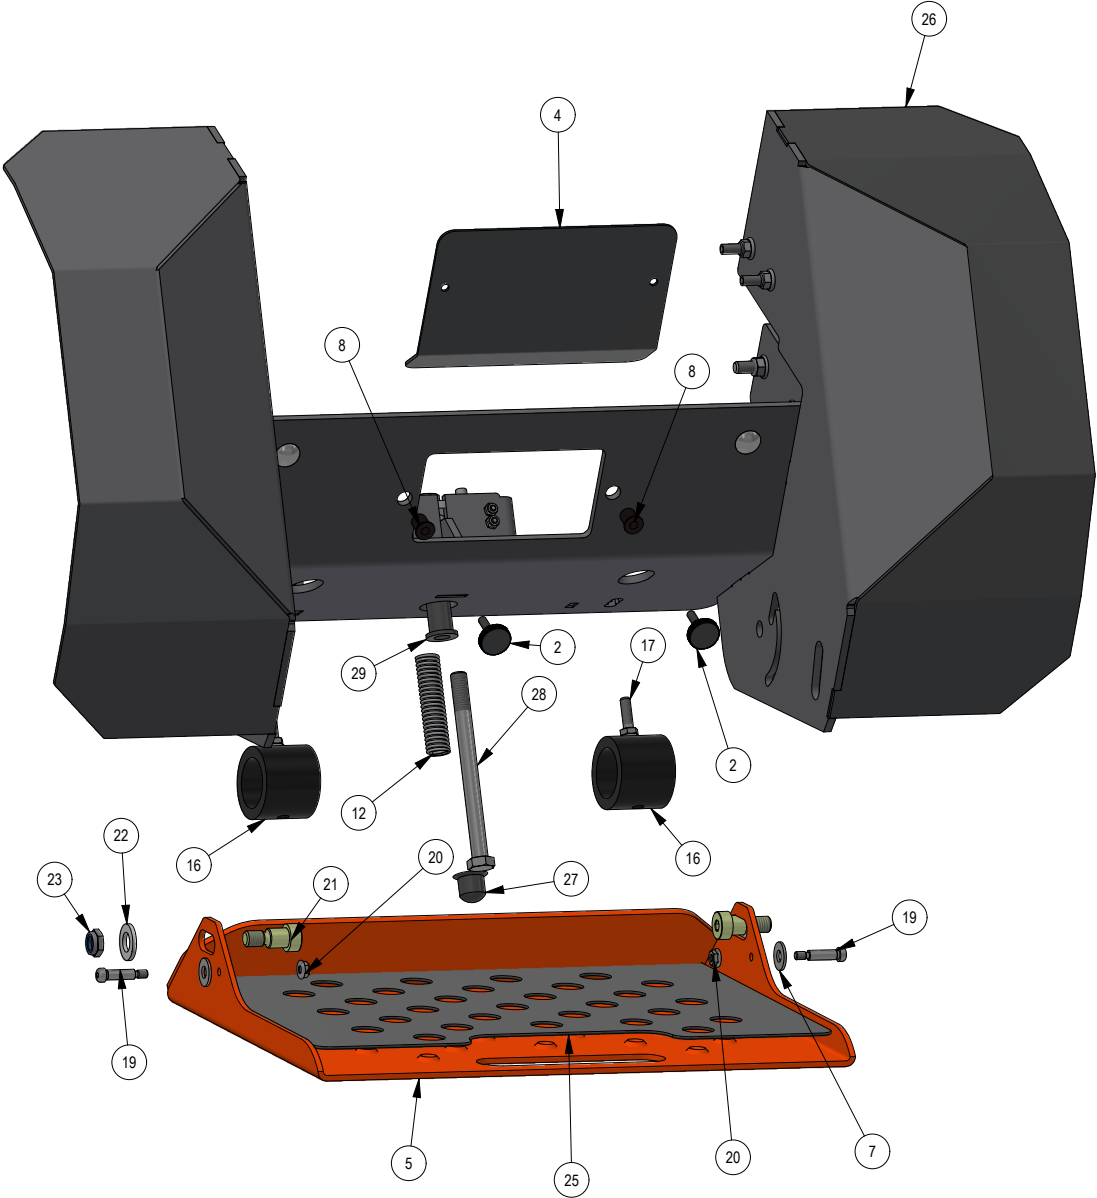

PARTS SECTION: 36" Front End

Parts List				Parts List			
ITEM	QTY	PART NUMBER	DESCRIPTION	ITEM	QTY	PART NUMBER	DESCRIPTION
1	2	030-7039-00	1/4-14 X 1-1/2 HEX WASHER UNSLOT TEK/3 ZINC	13	2	014-2025-00	2017 Bearing Cover
2	1	029-7040-00	Bumper EZT	14	2	013-8050-00	1/2-13 NYLON INSERT FLANGE LOCKNUT ZINC
3	1	026-0085-00	Exhaust Backer Plate 2019 Stand On	15	2	013-2050-00	1/4-20 Nylon Insert flange Nut
4	1	026-0084-00	Exhaust Shield Plate 2019 Stand On	16	4	013-0026-00	3/16" Diameter Black Rivet, for 0.1260"-0.25" Material Thick
5	1	026-0049-00	2019 Stand On Front Bumper Plate	17	8	013-5202-00	3/8" Nylock Flange Nut
6	2	025-5337-00	SPACER	18	1	070-9037-00	2023 36 Stand-On Front End Weldment
7	2	025-5202-00	Front Wheel Spanner	19	2	022-3088-00	13x6.50-6 Black No Flat Assembly
8	6	018-0072-00	3/8-16 X 3 CARRIAGE BOLT ZINC GR5	20	2	023-1010-00	2019 Stand-on Front Fork Weldment
9	2	018-0058-00	1/4"-20 x 3/4 Black Oxide 18-8 Stainless Pan Head	21	2	058-1000-00	Spacer, 1x1.375x.25
10	2	018-0044-00	3/8" x 2 1/2" Carriage Bolt	22	4	010-1050-00	1641 BEARING W/2 CONTACT RUBBER SEALS
11	2	018-0040-00	1/2-13 X 8-1/2 HEX CAP SCREW (GR.5) ZINC	23	2	013-9004-00	1" Fine Thread 1/2 Nylock Nut
12	2	018-0005-00	1"-14 X 5 HEX CAP SCREW (GR.8) ZINC YELLOW				

PARTS SECTION: Fenders