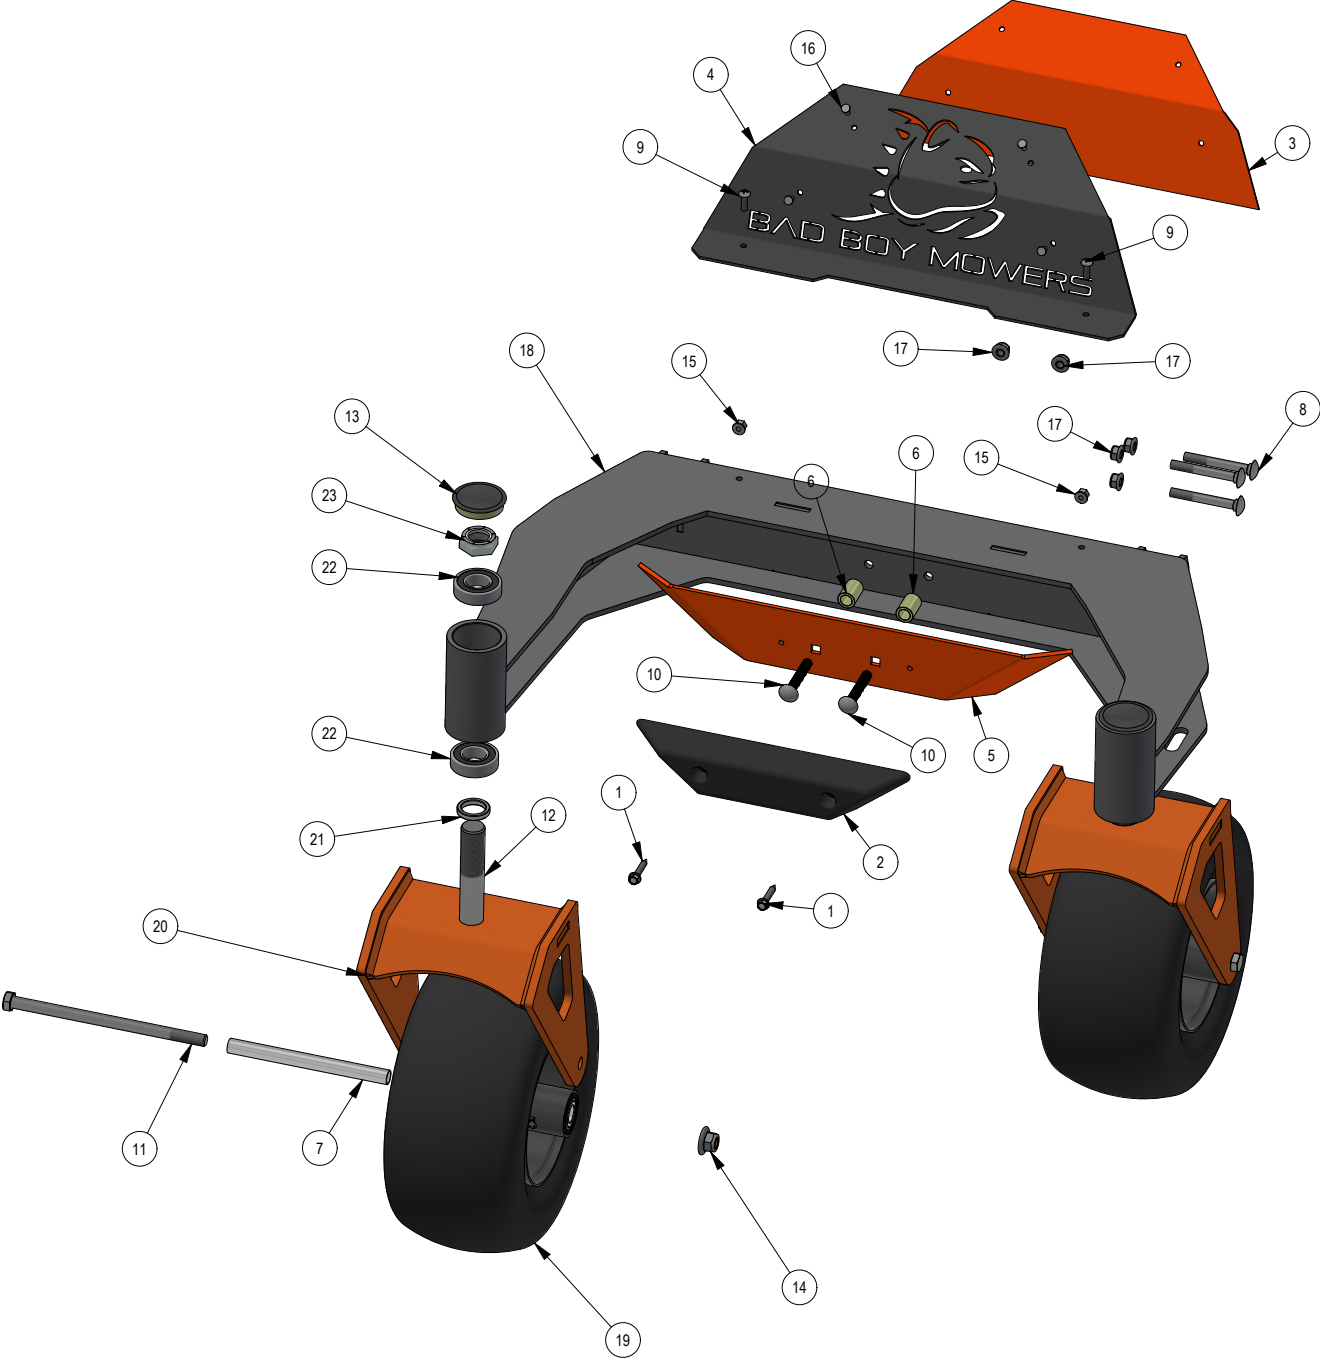

PARTS SECTION: 36" Front End

PARTS SECTION: 36" Front End

Parts List				Parts List			
ITEM	QTY	PART NUMBER	DESCRIPTION	ITEM	QTY	PART NUMBER	DESCRIPTION
1	2	030-7039-00	1/4-14 X 1-1/2 HEX WASHER UNSLOT TEK/3 ZINC	13	2	014-2025-00	2017 Bearing Cover
2	1	029-7040-00	Bumper EZT	14	2	013-8050-00	1/2-13 NYLON INSERT FLANGE LOCKNUT ZINC
3	1	026-0085-00	Exhaust Backer Plate 2019 Stand On	15	2	013-2050-00	1/4-20 Nylon Insert flange Nut
4	1	026-0084-00	Exhaust Shield Plate 2019 Stand On	16	4	013-0026-00	3/16" Diameter Black Rivet, for 0.1260"-0.25" Material Thick
5	1	026-0049-00	2019 Stand On Front Bumper Plate	17	8	013-5202-00	3/8" Nylock Flange Nut
6	2	025-5337-00	SPACER	18	1	070-9037-00	2023 36 Stand-On Front End Weldment
7	2	025-5202-00	Front Wheel Spanner	19	2	022-3088-00	13x6.50-6 Black No Flat Assembly
8	6	018-0072-00	3/8-16 X 3 CARRIAGE BOLT ZINC GR5	20	2	023-1010-00	2019 Stand-on Front Fork Weldment
9	2	018-0058-00	1/4"-20 x 3/4 Black Oxide 18-8 Stainless Pan Head	21	2	058-1000-00	Spacer, 1x1.375x.25
10	2	018-0044-00	3/8" x 2 1/2" Carriage Bolt	22	4	010-1050-00	1641 BEARING W/2 CONTACT RUBBER SEALS
11	2	018-0040-00	1/2-13 X 8-1/2 HEX CAP SCREW (GR.5) ZINC	23	2	013-9004-00	1" Fine Thread 1/2 Nylock Nut
12	2	018-0005-00	1"-14 X 5 HEX CAP SCREW (GR.8) ZINC YELLOW