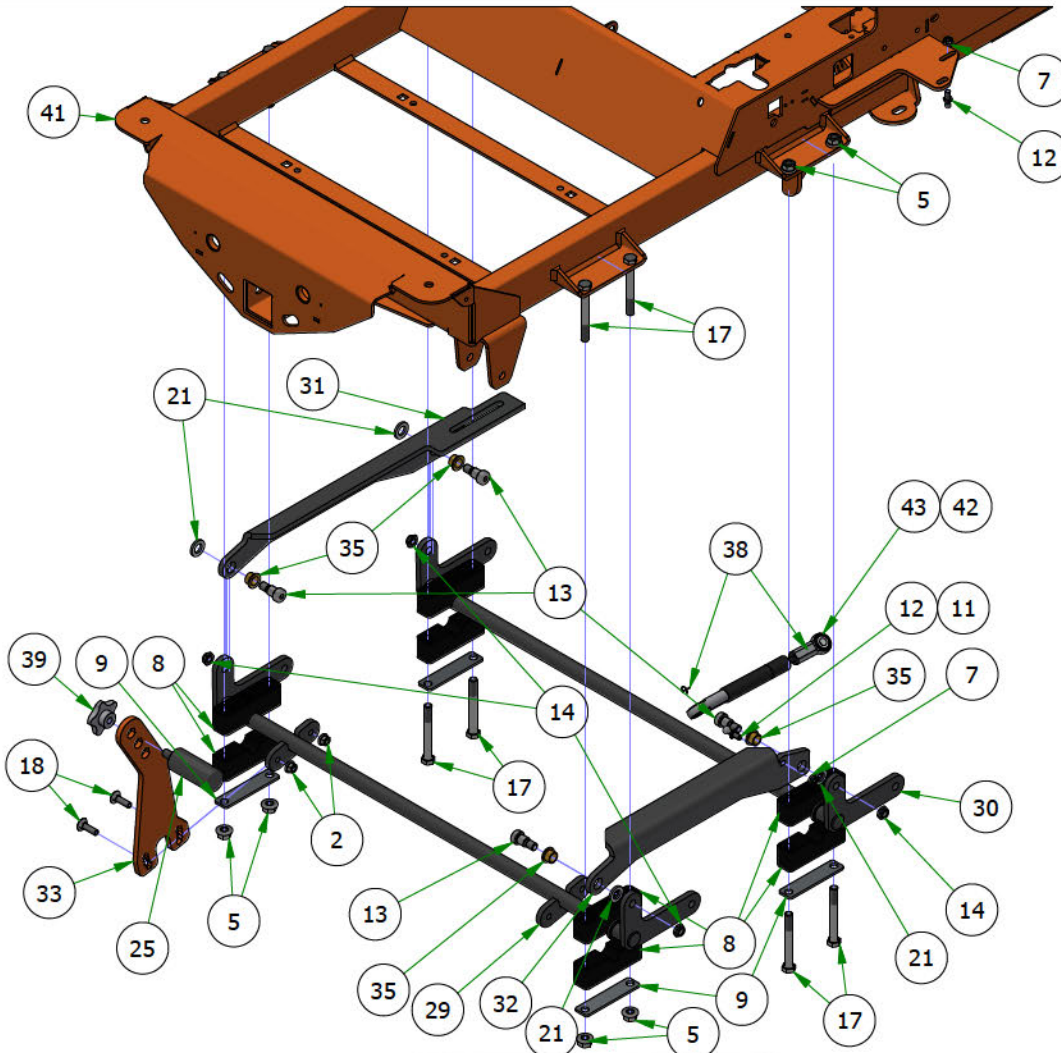

Parts List				Parts List			
ITEM	QTY	PART NUMBER	DESCRIPTION	ITEM	QTY	PART NUMBER	DESCRIPTION
1	1	013-0080-00	.625 ID x 1.250 OD x .062 THK F/W Nylon	23	1	025-0002-00	5/8" Split Collar
2	2	013-5202-00	3/8-16 NYLON INSERT FLANGE LOCKNUT (GR.F) ZINC	24	1	025-0025-00	MZ Deck Idler Spacer
3	3	013-5300-00	1/2-13 HEX SERRATED FLANGE NUT HARD/ZINC	25	1	026-0026-00	Knurled Pedal
4	1	013-7018-00	1/2-13 HEX NUT ZINC	26	1	026-1101-00	2019 Deck Height Cam
5	9	013-8050-00	1/2-13 NYLON INSERT FLANGE LOCKNUT ZINC	27	1	028-0008-00	Dial Rod Plunger
6	2	013-9001-00	1/4-20 HEX SERRATED FLANGE NUT HARD/ZINC	28	1	028-0015-00	2019 Outlaw Gen2 Dial Rod
7	2	013-9002-00	5/16-18 HEX SERRATED FLANGE NUT HARD/ZINC	29	1	028-0026-00	2019 Outlaw Actuator - Front
8	8	017-9000-00	Two Piece Pillow Block	30	1	028-0027-00	2019 Outlaw Actuator - Rear
9	4	017-9025-00	Two Piece Pillow Block Strap	31	1	028-6075-22	2019 Actuator Linkage - Right - Black
10	1	018-0043-00	2 1/2 x 1/2 Carriage Bolt	32	1	028-6076-22	2019 Actuator Linkage - Left - Black
11	2	018-2049-00	13mm Damper Ball Stud-Steering	33	1	031-0003-00	Foot Lift Upright Lever
12	2	018-2055-00	10mm Damper Ball Stud-XP Linkage	34	1	031-0125-00	2019 Outlaw Deck Travel Lock
13	4	018-3001-00	5/8 X 5/8 SOCKET SHOULDER BOLT ZINC YELLOW	35	4	032-5052-00	.627 ID X .753 OD X .500 LGTH X 1.000 FLG OD X .094 FLG THICK FLANGED BEARING OIL-IMPREG BRNZ
14	4	018-4010-00	1/2-13 NYLON INSERT JAM LOCKNUT ZINC	36	1	034-1025-00	Brake Spring
15	1	018-4011-00	3/8-24 Nylon Insert jam locknut	37	1	044-4000-00	Seat Bracket Pin
16	1	018-4702-00	1/4-20 X 1-1/4 HEX CAP SCREW (GR.5) ZINC	38	2	044-6050-00	Security Ring - PC744
17	8	018-5019-00	1/2-13 X 4 HEX CAP SCREW (GR.8) ZINC YELLOW	39	1	045-6044-00	Foot Pedal Knob 1/2-13
18	2	018-5043-00	3/8-16 X 1-1/4 CARRIAGE BOLT ZINC	40	1	069-4011-00	Travel Lock Rubber Grip
19	1	019-0007-00	.517 SQ WDT ID X .937 OD X .060 THICK F/W PHOS/OIL	41	1	070-5373-19	2019 Renegade Gas Frame - Powdercoated
20	1	019-5029-00	3/8 FLAT WASHER USS (1" OD) ZINC	42	1	087-6100-00	250lb Gas Spring - 61" Deck
21	5	019-6017-00	.635 ID X 1.120 OD X .140 THICK FLAT WASHER NYLON	43	1	087-7200-00	300lb Gas Spring - 72" Deck
22	3	019-8054-00	.505 ID X 1.000 OD X .125 THICK FLAT WASHER NYLON