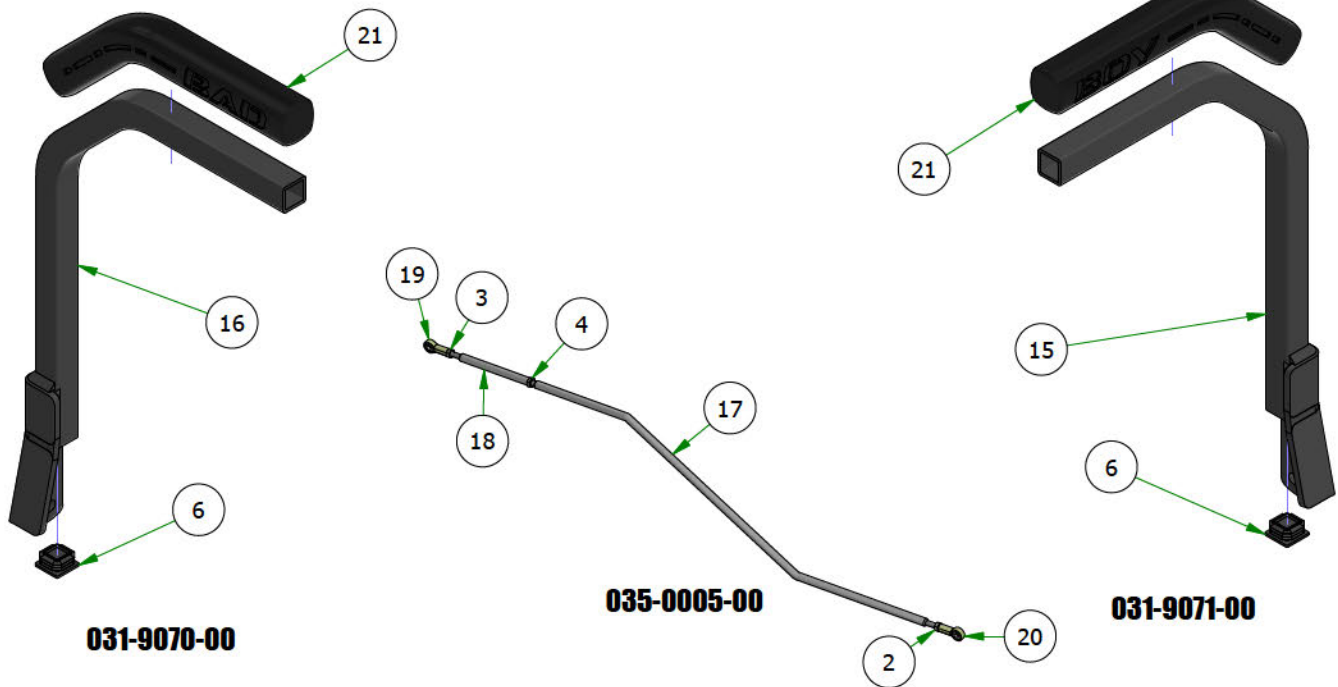

PARTS SECTION: Drive Arm Subassemblies

Parts List				Parts List			
ITEM	QTY	PART NUMBER	DESCRIPTION	ITEM	QTY	PART NUMBER	DESCRIPTION
1	2	013-0017-00	3/8-16 Half Jam Nut	12	1	031-0031-10	2019 Drive Arm Actuator left - Weldment
2	1	013-6049-00	5/16 RH Nut	13	4	031-0032-00	2019 Drive Arm Bushing
3	1	013-6050-00	5/16 LH Nut	14	2	031-0070-00	R Series Square Drive Arm Pivot
4	1	013-6051-00	3/8-24 HEX NUT ZINC YELLOW	15	1	031-9021-00	R Series Square Drive Arm LH Weldment
5	2	013-8050-00	1/2-13 NYLON INSERT FLANGE LOCKNUT ZINC	16	1	031-9022-00	R Series Square Drive Arm RH Weldment
6	2	014-9004-00	9565K52_Polyethylene Square Plug	17	1	035-0005-01	2019 Renegade Push Rod
7	2	018-0063-00	3/8-16 X 1 SOCKET SET SCREW (CUP POINT) PLAIN	18	1	035-0006-00	2019 Renegade Push Rod Adjuster
8	2	018-7016-00	1/2-13 X 3 HEX CAP SCREW (GR.5) ZINC	19	1	048-3002-00	Spherical Rod End - Outlaw
9	4	019-8054-00	.505 ID X 1.000 OD X .125 THICK FLAT WASHER NYLON	20	1	048-3003-00	Spherical Rod End - Outlaw
10	2	024-6034-00	1/4 DRIVE-TYPE STRAIGHT GREASE FITTING ZINC YELLOW)	21	2	069-4014-00	R-Series Square Drive Grip
11	1	031-0030-10	2019 Drive Arm Actuator right - Weldment