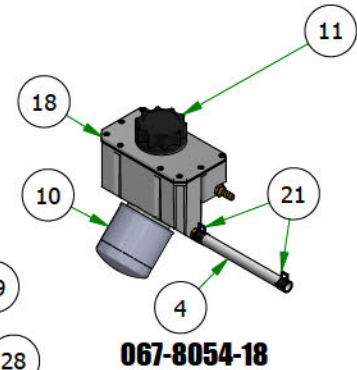

PARTS SECTION: Tank Subassemblies

Parts List				Parts List			
ITEM	QTY	PART NUMBER	DESCRIPTION	ITEM	QTY	PART NUMBER	DESCRIPTION
1	2	013-5019-00	10-24 Nylon Insert Locknut	16	2	067-6070-00	Rollover Valve
2	2	018-1040-00	Light Plug	17	1	067-8053-00	2019 Left Outlaw Gen2 Hydro Tank Suspension Only
3	2	018-5200-00	10-24 X 5/8 BS Button Head Bolt	18	1	067-8054-00	2019 Right Outlaw Gen2 Hydro Tank Suspension Only
4	2	051-8064-21	1/2 Clear Braided Hose 21"	19	2	067-9901-00	Fuel Pick-up
5	1	051-8067-22	1/4" Fuel Line Hose	20	2	067-9904-00	Fuel Cap
6	2	051-8075-26	5/16" fuel line hose	21	4	072-8066-00	1/2 Hose Clamp
7	1	055-2012-00	Universal Throttle Head - 2012	22	2	072-8068-00	5/16 Fuel Line Clamp
8	1	055-2013-00	Throttle Knob	23	2	072-8069-00	1/4 Fuel Hose Clamp
9	1	056-8058-00	PTO Switch	24	1	077-0004-00	2019 Push to Start Switch w/fob
10	2	063-8014-00	Hydraulic Filter	25	1	077-2076-00	USB Port
11	2	066-8050-22	Hydraulic Tank Cap W/Dipstick	26	1	079-3482-00	2019 Outlaw Digital Control Panel
12	1	067-4080-00	Fuel Gauge with Grommet	27	1	086-0013-00	2019 LED Display
13	2	067-6054-00	Roll Over Valve Grommet	28	1	091-4029-22	2022 Renegade (Gas) Control Panel Decal
14	1	067-6056-00	Fuel Gauge Grommet	29	1	091-4030-22	2022 Digital Display Decal
15	1	067-6058-00	3 Way Fuel Shut-Off Valve 5/16 x 5/16 x 1/4				

**NOTE 1: THIS HOSE CUT IN HALF WITH FUEL PUMP
INSTALLED BETWEEN HALVES USING HOSE
CLAMPS PART NUMBER 072-8076-00**