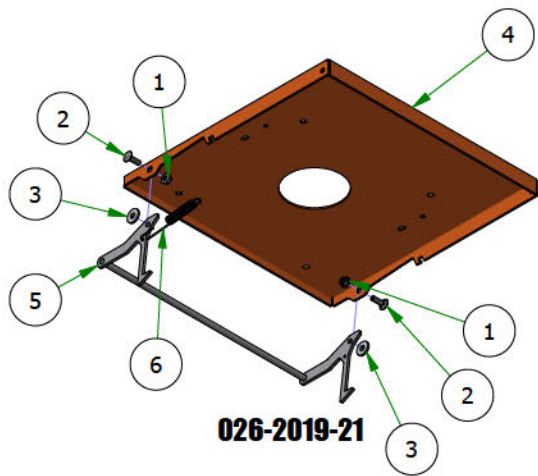

PARTS SECTION: Seat Plate Subassemblies

Parts List				Parts List			
ITEM	QTY	PART NUMBER	DESCRIPTION	ITEM	QTY	PART NUMBER	DESCRIPTION
1	2	013-8049-00	5/16-18 NYLON INSERT FLANGE LOCKNUT ZINC	12	1	071-6065-07	Delta Plunger Switch - N.O.
2	2	018-8065-00	5/16-18 X 1 CARRIAGE BOLT (GR.8) ZINC	13	1	071-6065-10	Recliner Adjustment Knob-New
3	2	019-6042-00	.360 ID X .983 OD X .120 THICK FLAT WASHER NYLON	14	1	071-6065-11	RH Armrest-Selfskin Front Adj
4	1	026-2019-00	R-SERIES SEAT PLATE	15	1	071-6065-12	LH Armrest-Selfskin Front Adj
5	1	028-0090-00	Seat Latch Rod Assembly	16	1	071-6065-13	Bellows w/Hardware
6	1	034-1025-00	Brake Spring	17	1	071-6065-14	2" Retractable Belt Kit w/Spacers
7	1	051-2025-66	3/16" Vinyl Tubing, 66" Long	18	1	071-6065-17	Back Cover, 2025 Suspension Seat
8	3	051-8072-38	1/4" Vinyl Tubing 38" Long	19	1	071-6065-18	Cushion Cover, 2025 Suspension Seat
9	1	067-0020-00	Carbon Canister	20	6	072-8070-00	3/16 Vinyl Clamp
10	1	071-6065-05	Weight Adjust Indicator Knob Assy	21	2	072-8073-00	3/16" Vinyl Hose Clamp
11	1	071-6065-06	4" Single Locking Track Kit	22	1	073-8068-00	fuel line T