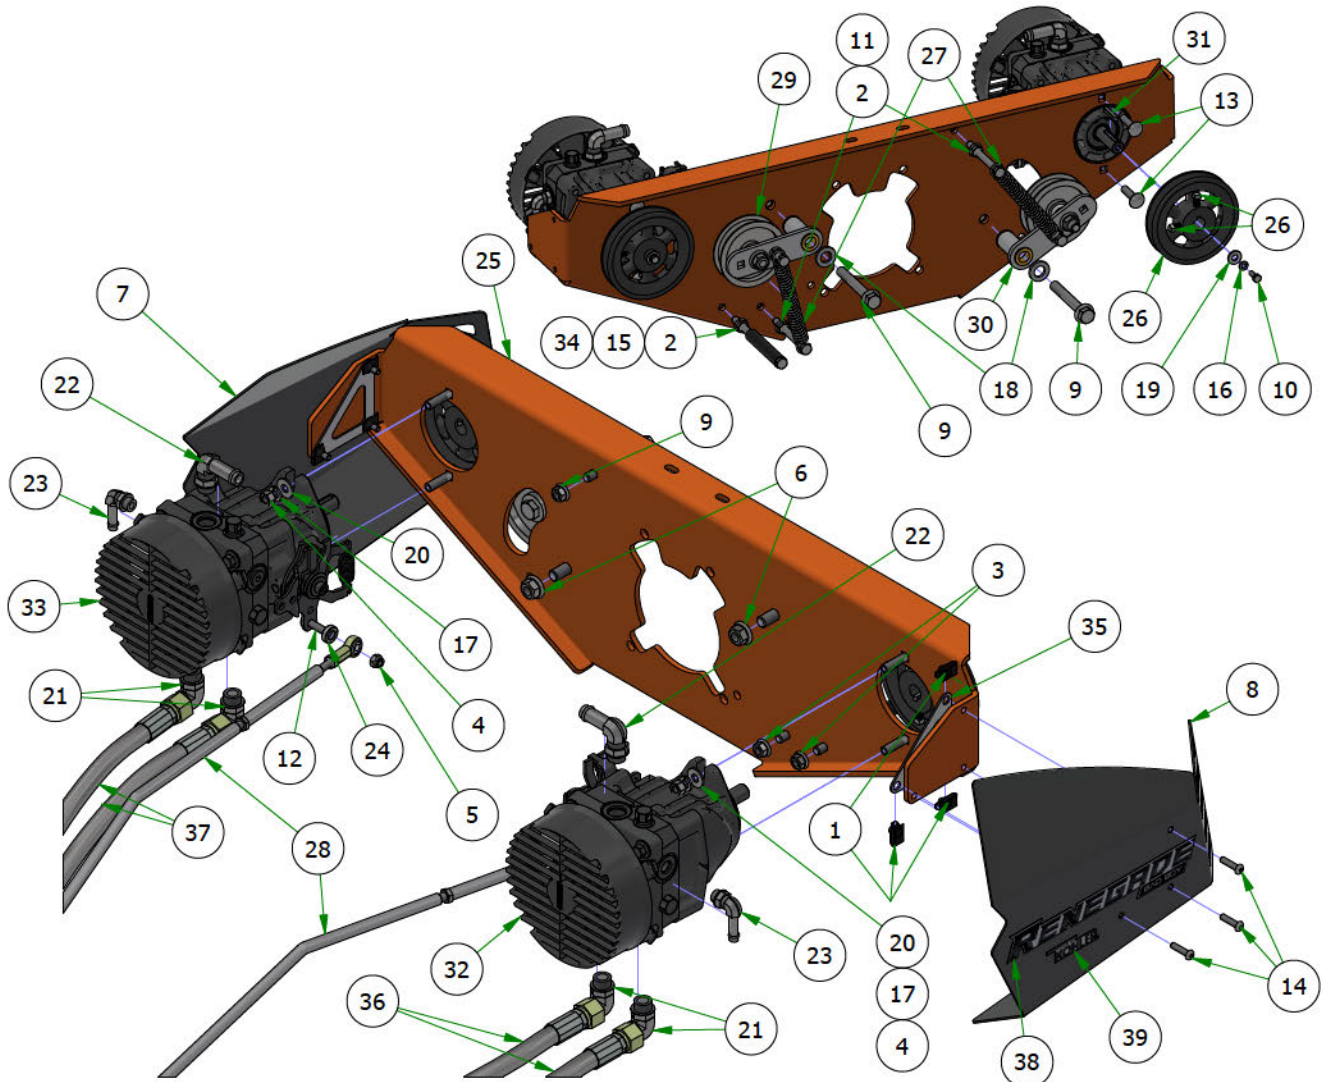

Parts List				Parts List			
ITEM	QTY	PART NUMBER	DESCRIPTION	ITEM	QTY	PART NUMBER	DESCRIPTION
1	6	013-0054-00	1/4-20 Cage Nut	21	4	024-2052-00	2019 Outlaw 90 Degree Pump Fitting #6801-10-08
2	3	013-5201-00	3/8-16 HEX SERRATED FLANGE NUT HARD/ZINC	22	2	024-5002-00	90 Degree Fitting, 1/2 x 3/4, 4601-8-8
3	3	013-5202-00	3/8-16 NYLON INSERT FLANGE LOCKNUT (GR.F) ZINC	23	2	024-5206-00	90 Degree Fitting, 3/8 s 9/16
4	4	013-6014-00	3/8-16 HEX NUT ZINC	24	2	025-2001-00	ACS Spacer 3/4x3/8x1/4
5	2	013-8047-00	5/16-18 NYL INS L/N ZC	25	1	026-8010-00	Pump Plate - 2019 Horizontal Gas-Orange
6	2	013-8050-00	1/2-13 NYLON INSERT FLANGE LOCKNUT ZINC	26	2	033-5011-00	5" PUMP PULLEY W/ SET SCREW
7	1	014-5060-22	2019 Horizontal Pump Cover - Right - Black	27	2	034-9000-00	ZT and ACS Handle Spring
8	1	014-5061-22	2019 Horizontal Pump Cover - Left - Black	28	2	035-0005-00	2019 Renegade Push Rod Assembly
9	2	018-0010-00	1/2-13 X 90MM HEX FLANGE BOLT W/SHOULDER (GR.8) ZINC	29	1	039-6950-98	2019 Renegade Belt Tensioner LH
10	2	018-0024-00	M6-1.0 X 16MM DIN 933 HEX TAP BOLT (CL 8.8) ZINC	30	1	039-6950-99	2019 Renegade Pump Belt Tensioner RH
11	2	018-1010-00	3/8-16 X 3-1/2 HEX CAP SCREW (GR.5) ZINC	31	2	042-5013-00	5MM X 36MM SQ MACHINERY KEY C1018 ROUNDED ENDS
12	2	018-2006-00	5/16-18 X 1-1/4 HEX C/S (GR.5) ZC	32	1	050-3001-00	2019 Rogue/Renegade Left Pump 16cc
13	4	018-4706-00	3/8-16 X 1-1/2 CARRIAGE BOLT ZINC	33	1	050-3003-00	2019 Outlaw Renegade Right Pump 16cc
14	6	018-6014-00	1/4-20 x 1" BS C/S 18-8 SS	34	1	051-8076-00	3/8 hose 4" long
15	1	018-7060-00	3/8-16 X 5-1/2 HEX CAP SCREW (GR.5) ZINC	35	2	057-5915-00	Pump Plate Clip Nut Holder
16	2	019-4008-00	1/4 SPLIT LOCKWASHER ZINC	36	1	070-0001-99	2019 Renegade Trailing LH Arm Assy
17	4	019-5037-00	3/8 SPLIT LOCKWASHER ZINC	37	1	070-0002-99	2019 Renegade Trailing RH Arm Assy
18	2	019-6017-00	.635 ID X 1.120 OD X .140 THICK FLAT WASHER NYLON	38	2	091-0517-00	Renegade Back Plate Decal
19	2	019-7040-00	1/4 USS FLAT WASHER (3/4 OD) ZINC	39	2	091-4004-22	2022 Powered By Kohler Decal
20	4	019-8044-00	5/16 USS FLAT WASHER (7/8 OD) ZINC