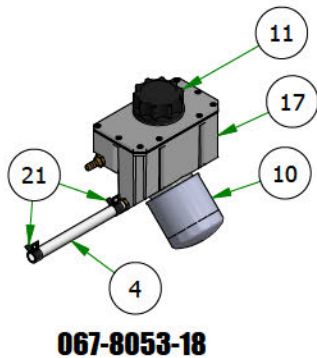

PARTS SECTION: Tank Subassemblies

Parts List				Parts List			
ITEM	QTY	PART NUMBER	DESCRIPTION	ITEM	QTY	PART NUMBER	DESCRIPTION
1	2	013-5019-00	10-24 Nylon Insert Locknut	16	2	067-6070-00	Rollover Valve
2	2	018-1040-00	Light Plug	17	1	067-8053-00	2019 Left Outlaw Gen2 Hydro Tank Suspension Only
3	2	018-5200-00	10-24 X 5/8 BS Button Head Bolt	18	1	067-8054-00	2019 Right Outlaw Gen2 Hydro Tank Suspension Only
4	2	051-8064-21	1/2 Clear Braided Hose 21"	19	2	067-9901-00	Fuel Pick-up
5	1	051-8067-22	1/4" Fuel Line Hose	20	2	067-9904-00	Fuel Cap
6	2	051-8075-26	5/16" fuel line hose	21	4	072-8066-00	1/2 Hose Clamp
7	1	055-2012-00	Universal Throttle Head - 2012	22	2	072-8068-00	5/16 Fuel Line Clamp
8	1	055-2013-00	Throttle Knob	23	2	072-8069-00	1/4 Fuel Hose Clamp
9	1	056-8058-00	PTO Switch	24	1	077-0004-00	2019 Push to Start Switch w/fob
10	2	063-8014-00	Hydraulic Filter	25	1	077-2076-00	USB Port
11	2	066-8050-22	Hydraulic Tank Cap W/Dipstick	26	1	079-3482-00	2019 Outlaw Digital Control Panel
12	1	067-4080-00	Fuel Gauge with Grommet	27	1	086-0013-00	2019 LED Display
13	2	067-6054-00	Roll Over Valve Grommet	28	1	091-4029-22	2022 Renegade (Gas) Control Panel Decal
14	1	067-6056-00	Fuel Gauge Grommet	29	1	091-4030-22	2022 Digital Display Decal
15	1	067-6058-00	3 Way Fuel Shut-Off Valve 5/16 x 5/16 x 1/4				

**NOTE 1: THIS HOSE CUT IN HALF WITH FUEL PUMP
INSTALLED BETWEEN HALVES USING HOSE
CLAMPS PART NUMBER 072-8076-00**