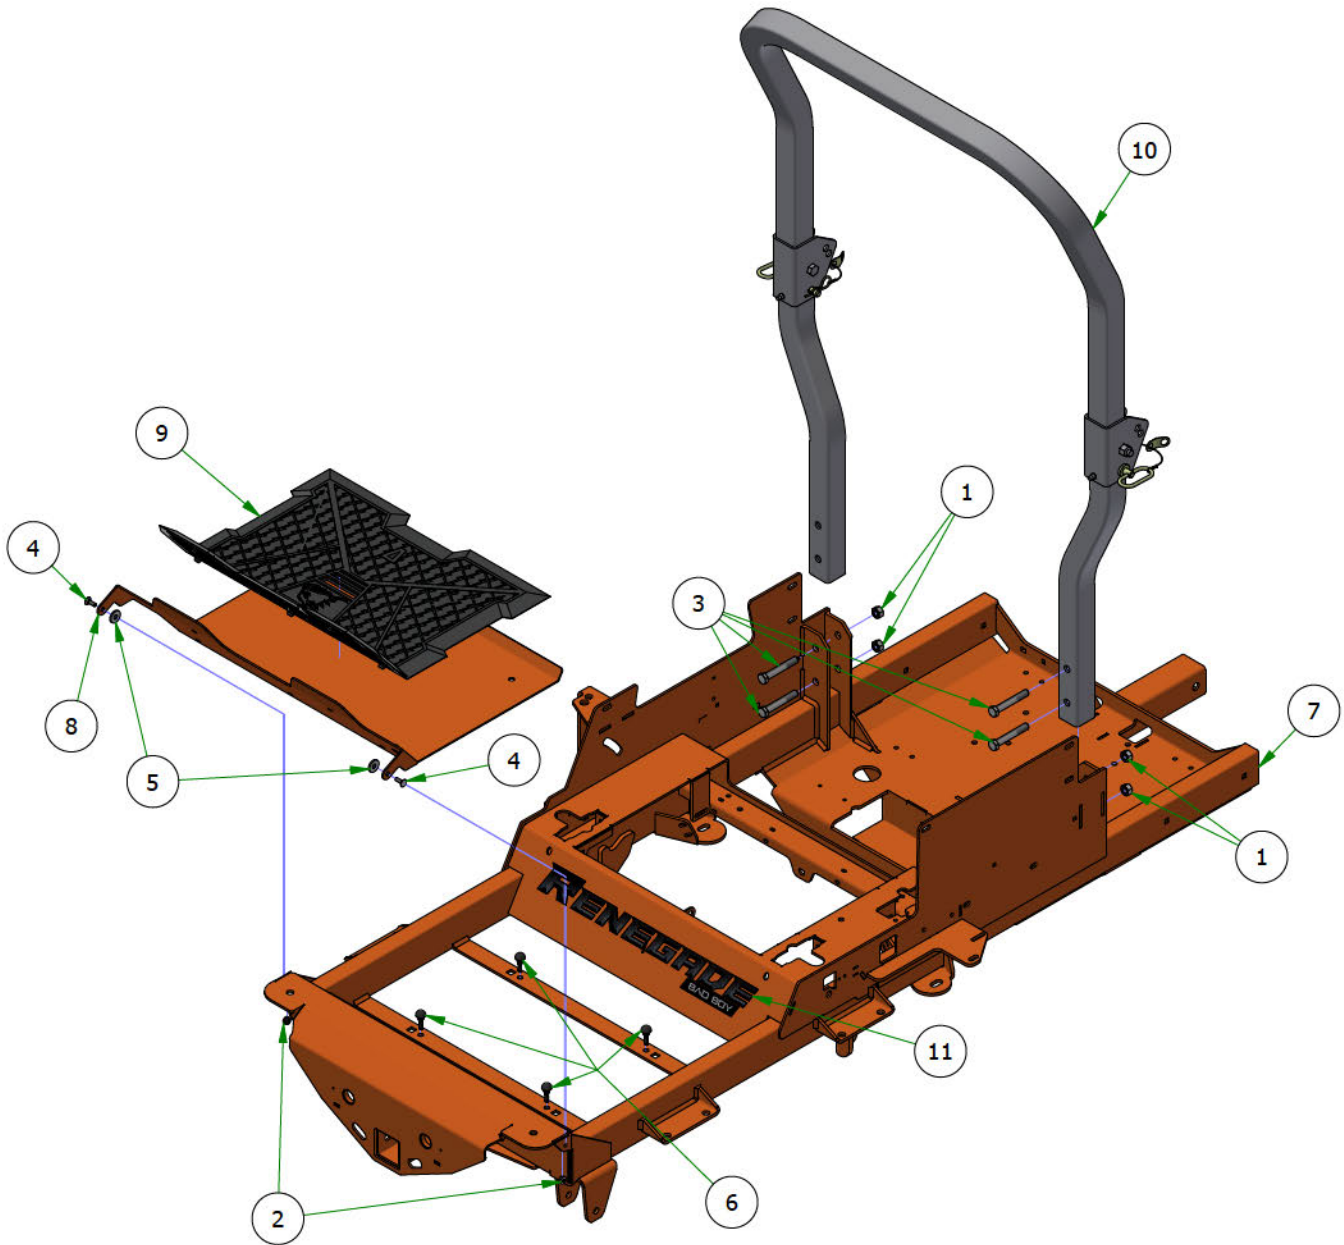

PARTS SECTION: Floorboard & ROPS

Parts List				Parts List			
ITEM	QTY	PART NUMBER	DESCRIPTION	ITEM	QTY	PART NUMBER	DESCRIPTION
1	4	013-0005-00	1/2-13 HEX 2-WAY REVERSIBLE CENTER LOCKNUT Grade B ZINC	7	1	070-5373-19	2019 Renegade Gas Frame - Powdercoated
2	2	013-2050-00	1/4-20 NYL INSERT FLANGE LOCKNUT ZINC	8	1	079-3456-00	2024 R-Series Floorboard
3	4	018-0050-00	1/2-13 X 3-1/4 HEX CAP SCREW (GR.5) ZINC	9	1	081-2024-00	24 R-Series Floorboard Matt v2
4	2	018-8040-00	1/4-20 X 3/4 CARRIAGE BOLT ZINC	10	1	089-0006-00	2019 2X2 Folding ROPS
5	2	019-6042-00	.360 ID X .983 OD X .120 THICK FLAT WASHER NYLON	11	1	091-0518-00	Renegade Front Cover Decal
6	4	029-4011-00	2023 Floor Board Rubber Bumper