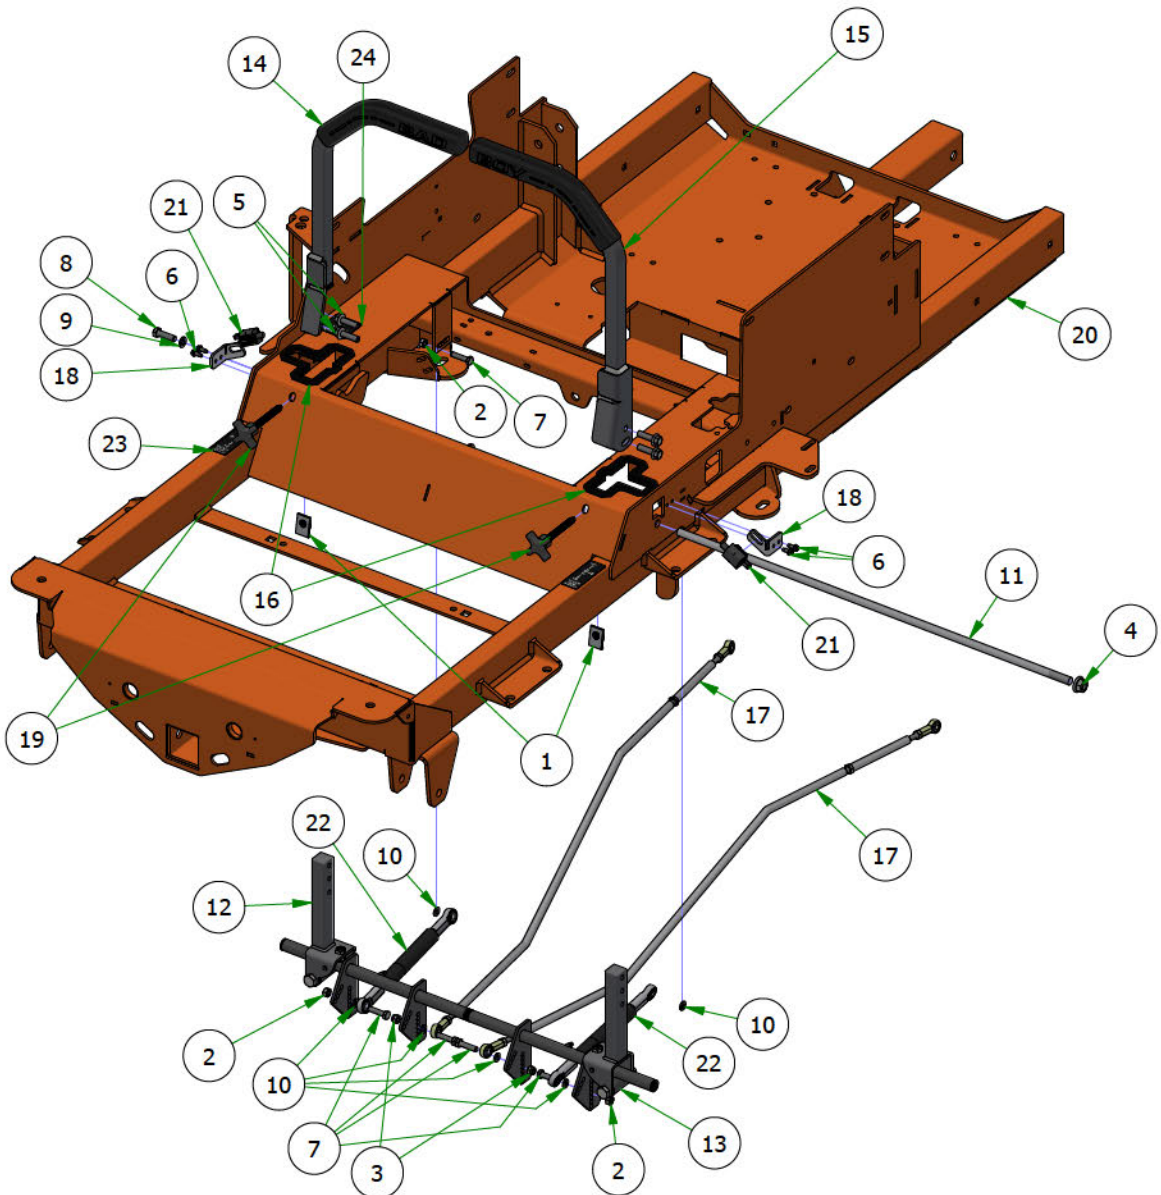

PARTS SECTION: Steering

Parts List				Parts List			
ITEM	QTY	PART NUMBER	DESCRIPTION	ITEM	QTY	PART NUMBER	DESCRIPTION
1	2	013-0021-00	Extruded Nut 3/8"-16 3/4" Hole Center With Patch	13	1	031-0031-24	R Series Square Drive Arm Actuator LH Assembly
2	4	013-8043-00	5/16-18 HEX NUT ZINC	14	1	031-9070-00	R Series Square Drive Arm RH Assembly
3	2	013-8047-00	5/16-18 NYL INS L/N ZC	15	1	031-9071-00	R Series Square Drive Arm LH Assembly
4	1	013-8050-00	1/2-13 NYLON INSERT FLANGE LOCKNUT ZINC	16	2	032-0002-00	Snap-in Drive Arm Bushing
5	4	018-0078-00	3/8-16 X 1 1/4 HEX WASHER UNSLOT MACHINE SCREW ZINC GR5	17	2	035-0005-00	2019 Renegade Push Rod Assembly
6	4	018-1080-00	12-24 X 1/2 HEX WASHER UNLSOT F TCS ZINC	18	2	039-2163-00	Push In Arm Safety Switch R Series Bracket
7	6	018-2006-00	5/16-18 X 1-1/4 HEX C/S (GR.5) ZC	19	2	057-5800-00	Speed Limiting Knob 3/8-16X 3"
8	1	018-5040-00	3/8-16 X 1-1/4 HEX CAP SCREW (GR.5) ZINC	20	1	070-5373-19	2019 Renegade Gas Frame - Powdercoated
9	1	019-5037-00	3/8 SPLIT LOCKWASHER ZINC	21	2	077-8075-00	Rail Mount Safety Switch
10	6	019-8051-00	5/16 SPLIT LOCKWASHER ZINC	22	2	087-0002-00	2019 SROID Damper With Spherical Rod Ends
11	1	028-0051-00	2019 Steering Actuator Rod	23	1	091-1114-00	2018 LH/RH Steering Control Decal Roll
12	1	031-0030-24	R Series Square Drive Arm Actuator RH Assembly	24	1	091-4037-00	2019 Deck Release Decal