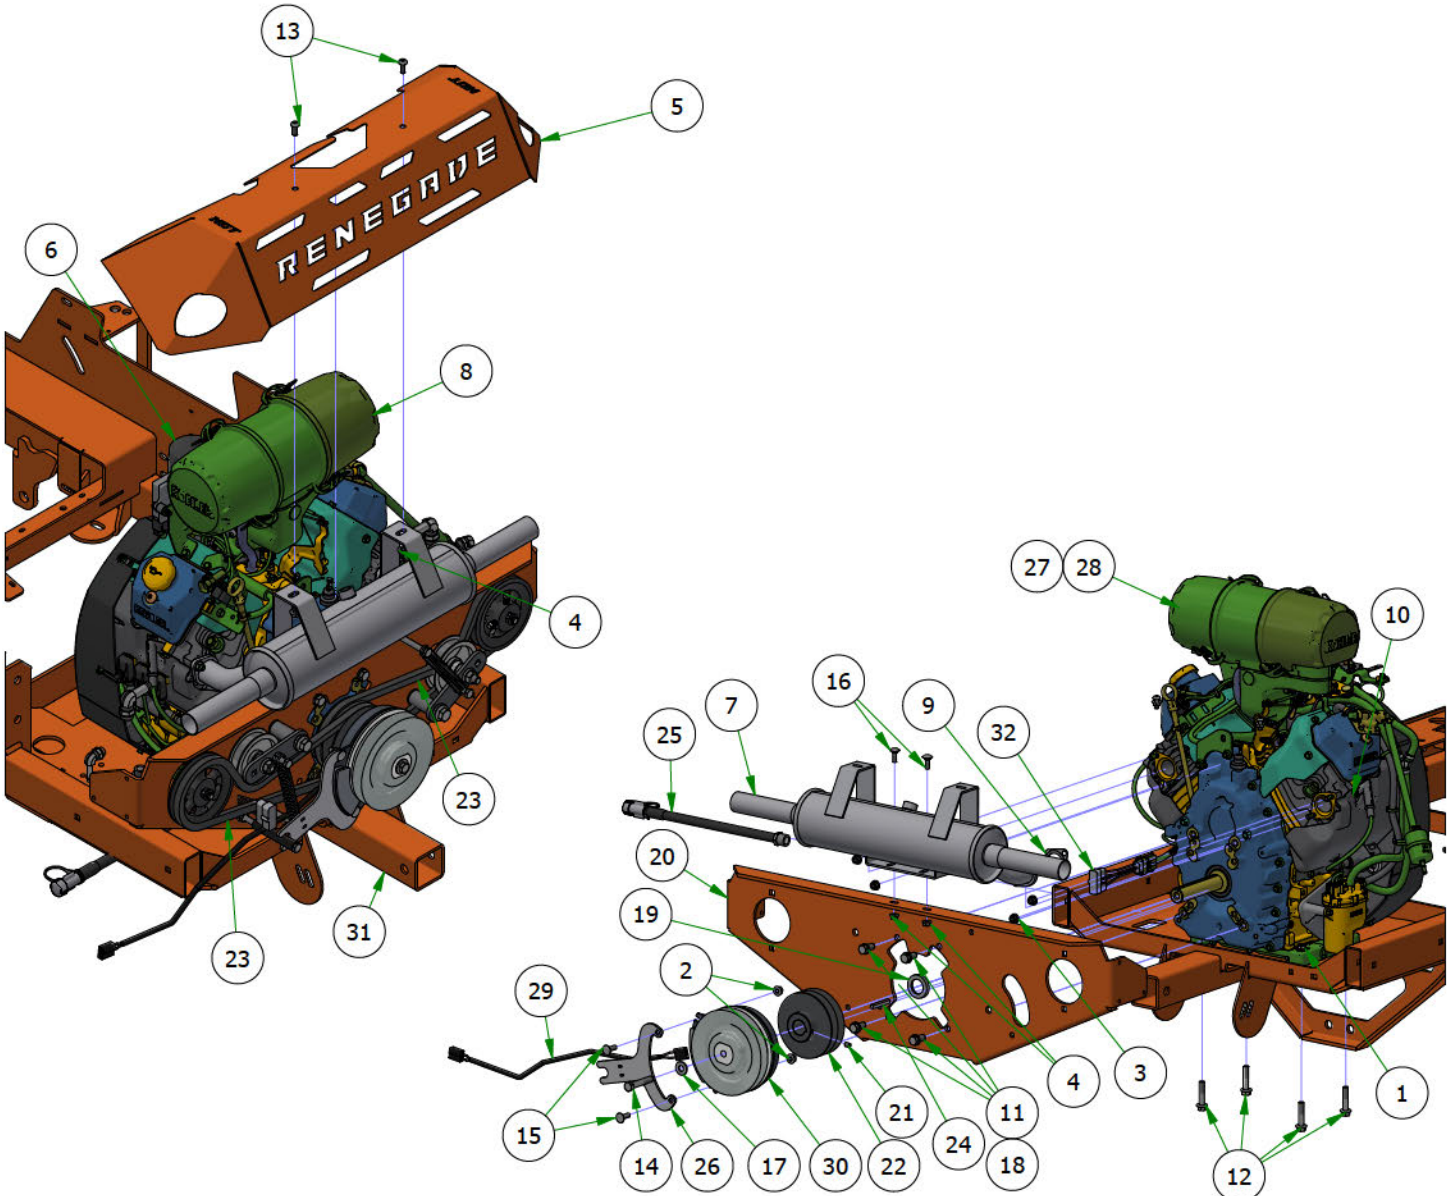

Parts List				Parts List			
ITEM	QTY	PART NUMBER	DESCRIPTION	ITEM	QTY	PART NUMBER	DESCRIPTION
1	8	013-0009-00	3/8-16 HEX FLANGE TOP LOCKNUT ZINC	17	1	019-5029-00	3/8 FLAT WASHER USS (1" OD) ZINC
2	2	013-8049-00	5/16-18 NYLON INSERT FLANGE LOCKNUT ZINC	18	4	019-8053-00	7/16 SPLIT LOCKWASHER (GR.8) ZINC YELLOW
3	4	013-8240-00	M8 Nut Connects the 015-1012-00 and the 015-8240-00	19	1	025-0076-00	Horizontal Engine Spacer
4	4	013-9002-00	5/16-18 HEX SERRATED FLANGE NUT HARD/ZINC	20	1	026-8010-00	Pump Plate - 2019 Horizontal Gas-Orange
5	1	014-5066-00	2023 Renegade Gas Muffler Cover	21	1	030-0075-00	5/16-24 X 3/8 SOCKET SET SCREW (KNURLED CUP PT) PLAIN
6	1	015-0077-04	Kohler ECV/ECH980 OIL FILTER	22	1	033-8001-00	Outlaw Renegade Double V Pulley
7	1	015-1027-00	KOHLER ECH980 MUFFLER	23	2	041-8001-00	2020 Renegade Pump Belt, 42.99"
8	1	015-9990-00	Kohler ECH980 Engine	24	1	042-5020-00	1/4 X 2 SQ MACHINERY KEY 1018 STL PLAIN
9	2	015-9990-01	ECV/ECH 980 MUFFLER GASKET	25	1	051-5409-00	Kohler 980 Oil Drain
10	2	015-9990-02	Spark Plug - Kohler ECV/ECH 980	26	1	057-5919-00	2019 Outlaw Renegade Clutch Bracket
11	4	018-0053-00	7/16-14 X 1 HEX CAP SCREW (GR.5) ZINC	27	1	063-8019-00	Canister Air Filter- Outer
12	4	018-0115-00	3/8-16x1-3/4 Gr5 Hex Flange Screw Zinc Clear	28	1	063-8020-00	Canister Air Filter- Inner
13	2	018-5007-00	5/16-18 X 3/4 BUTTON SOCKET CAP SCREW 18-8 STAINLESS STEEL	29	1	070-2000-00	Clutch Pigtail
14	1	018-5300-21	7/16-20 X 2-1/2 HEX Bolt GR 8 W/ Patch	30	1	070-5040-00	Clutch for Diesel/Vanguard
15	2	018-8065-00	5/16-18 X 1 CARRIAGE BOLT (GR.8) ZINC	31	1	070-5373-19	2019 Renegade Gas Frame - Powdercoated
16	2	018-8066-00	5/16-18 X 7/8 CARRIAGE BOLT ZINC	32	1	086-9009-00	ECH980 Wiring Harness Adapter