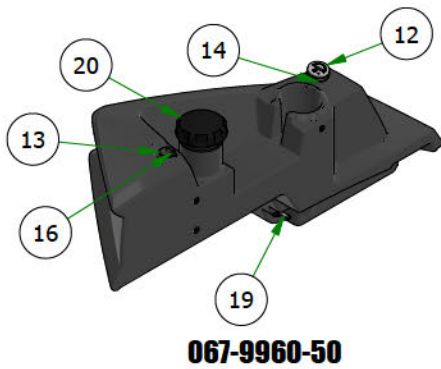

PARTS SECTION: Tank Subassemblies

Parts List				Parts List			
ITEM	QTY	PART NUMBER	DESCRIPTION	ITEM	QTY	PART NUMBER	DESCRIPTION
1	2	013-5019-00	10-24 Nylon Insert Locknut	16	2	067-6070-00	Rollover Valve
2	2	018-1040-00	Light Plug	17	1	067-8053-00	2019 Left Outlaw Gen2 Hydro Tank Suspension Only
3	2	018-5200-00	10-24 X 5/8 BS Button Head Bolt	18	1	067-8054-00	2019 Right Outlaw Gen2 Hydro Tank Suspension Only
4	2	051-8064-21	1/2 Clear Braided Hose 21"	19	2	067-9901-00	Fuel Pick-up
5	1	051-8067-22	1/4" Fuel Line Hose	20	2	067-9904-00	Fuel Cap
6	2	051-8075-26	5/16" fuel line hose	21	4	072-8066-00	1/2 Hose Clamp
7	1	055-2012-00	Universal Throttle Head - 2012	22	2	072-8068-00	5/16 Fuel Line Clamp
8	1	055-2013-00	Throttle Knob	23	2	072-8069-00	1/4 Fuel Hose Clamp
9	1	056-8058-00	PTO Switch	24	1	077-0004-00	2019 Push to Start Switch w/fob
10	2	063-8014-00	Hydraulic Filter	25	1	077-2076-00	USB Port
11	2	066-8050-22	Hydraulic Tank Cap W/Dipstick	26	1	079-3482-00	2019 Outlaw Digital Control Panel
12	1	067-4080-00	Fuel Gauge with Grommet	27	1	086-0013-00	2019 LED Display
13	2	067-6054-00	Roll Over Valve Grommet	28	1	091-4029-22	2022 Renegade (Gas) Control Panel Decal
14	1	067-6056-00	Fuel Gauge Grommet	29	1	091-4030-22	2022 Digital Display Decal
15	1	067-6058-00	3 Way Fuel Shut-Off Valve 5/16 x 5/16 x 1/4				

**NOTE 1: THIS HOSE CUT IN HALF WITH FUEL PUMP
INSTALLED BETWEEN HALVES USING HOSE
CLAMPS PART NUMBER 072-8076-00**