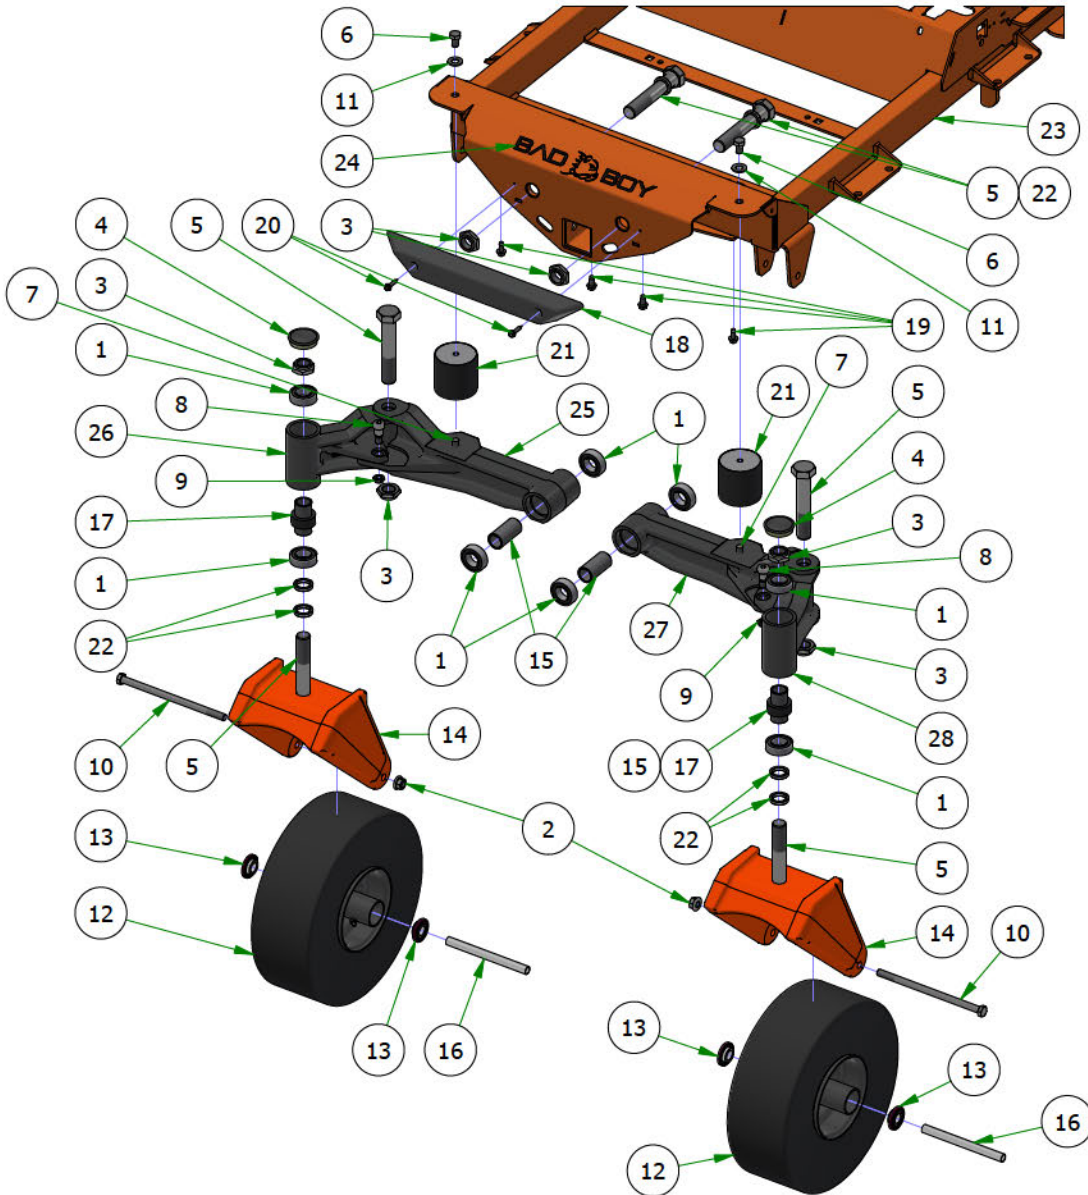

Parts List				Parts List			
ITEM	QTY	PART NUMBER	DESCRIPTION	ITEM	QTY	PART NUMBER	DESCRIPTION
1	8	010-1050-00	1641 BEARING W/2 CONTACT RUBBER SEALS	15	4	025-0003-00	2016 Front Bearing Spacer
2	2	013-8050-00	1/2-13 NYLON INSERT FLANGE LOCKNUT ZINC	16	2	025-5202-00	Front Wheel Spanner
3	6	013-9004-00	1"-14 NYLON INSERT JAM LOCKNUT ZINC	17	2	029-7050-00	Rubber Stabilizer (Front Forks) [R series]
4	2	014-2025-00	2017 Bearing Cover	18	1	029-8000-00	2017 XP BUMPER
5	6	018-0026-00	1"-14 X 5-1/2 HEX CAP SCREW (GR.8) ZINC YELLOW	19	4	030-7042-00	5/16-18 X 3/4 HEX WASHER SLOT (F) TCS ZINC
6	2	018-1055-00	1/2-13 X 3/4 HEX CAP SCREW (GR.5) ZINC	20	2	030-7047-00	1/4-14 X 1-1/4 HEX WASHER UNSLOT TEK/3 ZINC
7	2	018-2009-00	1/2-13 x 1" Stud	21	2	032-8999-00	Vibration Mount-Blue Dot
8	2	018-3001-00	5/8 X 5/8 SOCKET SHOULDER BOLT ZINC YELLOW	22	6	058-1000-00	1.02 ID X 1.38 OD X .250 THK SPACER ZINC
9	2	018-4010-00	1/2-13 NYLON INSERT JAM LOCKNUT ZINC	23	1	070-5373-19	2019 Renegade Gas Frame - Powdercoated
10	2	018-7010-00	1/2-13 X 9 HEX CAP SCREW (GR.5) ZINC	24	1	091-4063-00	Flying Bulldog Front Bumper Decal
11	2	019-5702-00	1/2 SAE FLAT WASHER (1-1/16" OD) GR.8 ZINC YELLOW	25	1	250-0032-01	INNER RH FRONT AXLE
12	2	022-0004-00	15x6-6 Tire Only	26	1	250-0032-02	OUTER FRONT ARM RH
13	4	022-7010-00	1-3/4" Bearing-Large Bore Front Rim	27	1	250-0033-01	INNER FRONT ARM LH
14	2	023-0004-20	2020 R Series Cast Front Fork	28	1	250-0033-02	CAST OUTER ARM LH