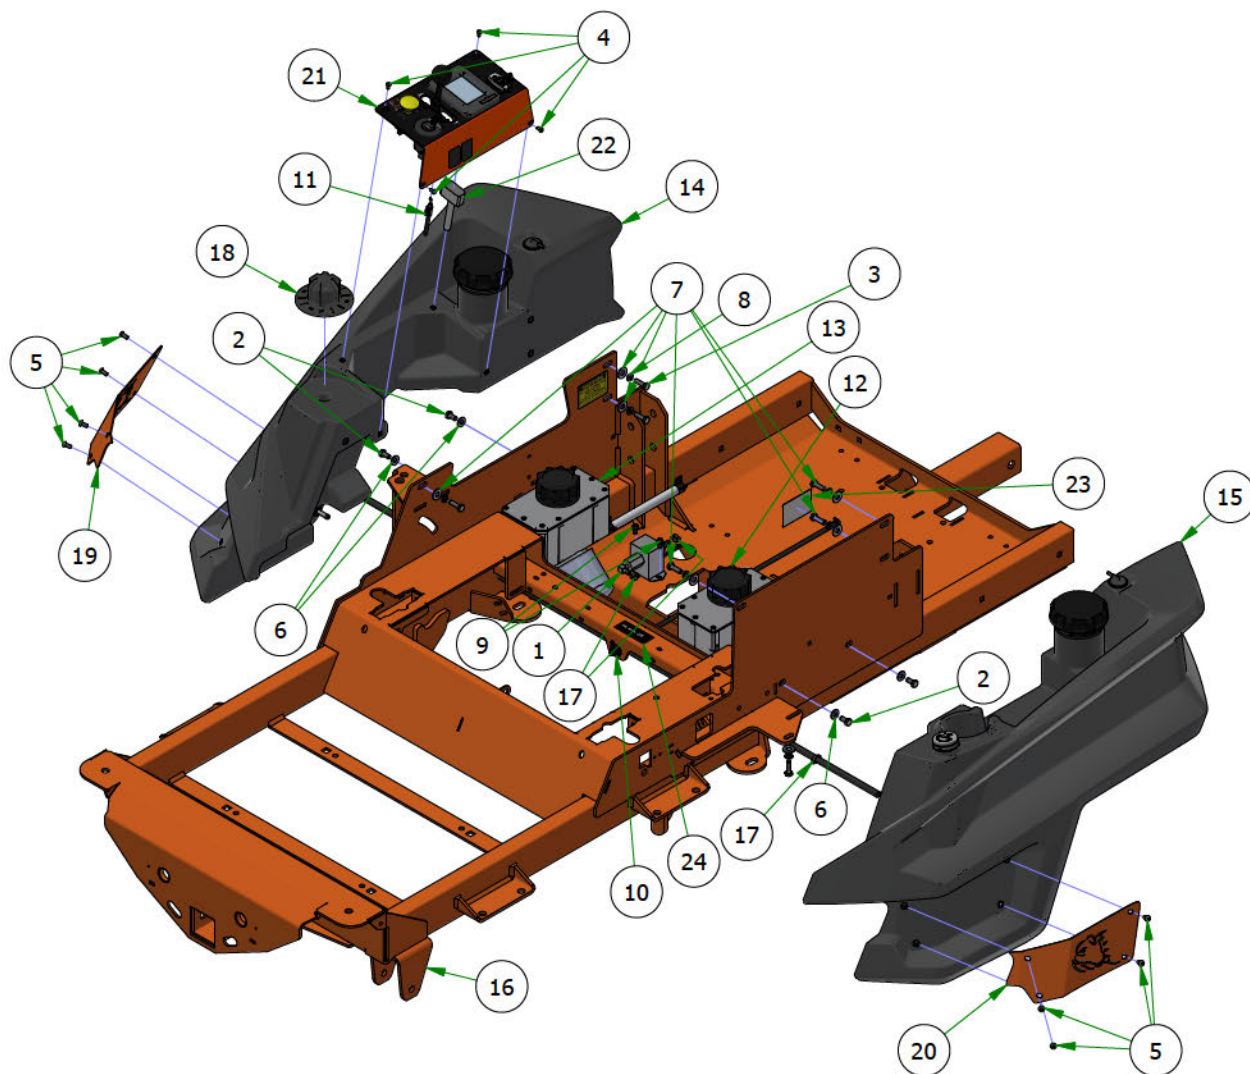

PARTS SECTION: Tanks

Parts List				Parts List			
ITEM	QTY	PART NUMBER	DESCRIPTION	ITEM	QTY	PART NUMBER	DESCRIPTION
1	1	015-9990-03	FUEL PUMP	13	1	067-8054-18	RH Rogue Hydro Tank Assy
2	4	018-0068-00	5/16-18 x 5/8 Hex Bolt	14	1	067-9950-50	2019 Right Rebel, Rogue, Renegade Fuel Tank (GAS)
3	8	018-2007-00	5/16-18 X 1 HEX CAP SCREW (GR.5) ZINC	15	1	067-9960-50	2019 Left Rebel, Rogue, Renegade Fuel Tank (GAS)
4	4	018-2010-00	10-32 X 3/8 BUTTON SOCKET CAP SCREW 18-8 STAINLESS STEEL	16	1	070-5373-19	2019 Renegade Gas Frame - Powdercoated
5	8	018-2012-00	1/4-20 X 1/2 BUTTON SOCKET CAP SCREW 18-8 STAINLESS STEEL	17	4	072-8076-00	2 EAR CLAMP 12.5mm-15mm
6	4	019-7040-00	1/4 USS FLAT WASHER (3/4 OD) ZINC	18	1	077-9001-00	2019 Deck Height Dial
7	8	019-8044-00	5/16 USS FLAT WASHER (7/8 OD) ZINC	19	1	079-3290-00	2019 Outlaw Fuel Tank Insert - Right
8	8	019-8051-00	5/16 SPLIT LOCKWASHER ZINC	20	1	079-3291-00	2019 Outlaw Fuel Tank Insert - Left
9	2	030-7041-00	1/4-20 X 1/2 HEX WASHER SLOT (F) TCS ZINC	21	1	079-3482-19	Renegade Control Panel Assembly
10	1	051-2019-29	2023 Rebel Rogue Renegade Fuel Line for Kohler	22	1	086-0012-00	2019 LCD Panel Harness-Renegade
11	1	055-8021-75	Outlaw Throttle Cable	23	2	091-1020-00	Hydraulic Decal
12	1	067-8053-18	LH Rogue Hydro Tank Assy	24	1	091-6022-00	R-Series Shut Off Valve Decal