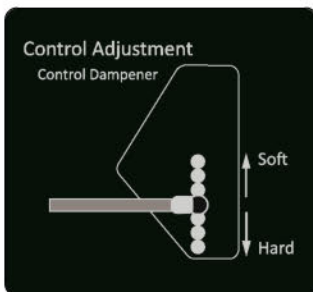

091-0507-00
72" Deck Decal