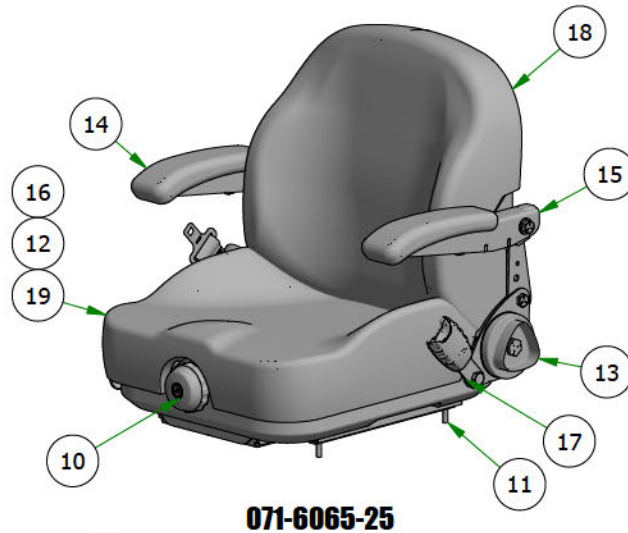

PARTS SECTION: Seat Plate Subassemblies

Parts List				Parts List			
ITEM	QTY	PART NUMBER	DESCRIPTION	ITEM	QTY	PART NUMBER	DESCRIPTION
1	2	013-8049-00	5/16-18 NYLON INSERT FLANGE LOCKNUT ZINC	12	1	071-6065-07	Delta Plunger Switch - N.O.
2	2	018-8065-00	5/16-18 X 1 CARRIAGE BOLT (GR.8) ZINC	13	1	071-6065-10	Recliner Adjustment Knob-New
3	2	019-6042-00	.360 ID X .983 OD X .120 THICK FLAT WASHER NYLON	14	1	071-6065-11	RH Armrest-Selfskin Front Adj
4	1	026-2019-00	R-SERIES SEAT PLATE	15	1	071-6065-12	LH Armrest-Selfskin Front Adj
5	1	028-0090-00	Seat Latch Rod Assembly	16	1	071-6065-13	Bellows w/Hardware
6	1	034-1025-00	Brake Spring	17	1	071-6065-14	2" Retractable Belt Kit w/Spacers
7	1	051-2025-66	3/16" Vinyl Tubing, 66" Long	18	1	071-6065-17	Back Cover, 2025 Suspension Seat
8	3	051-8072-38	1/4" Vinyl Tubing 38" Long	19	1	071-6065-18	Cushion Cover, 2025 Suspension Seat
9	1	067-0020-00	Carbon Canister	20	6	072-8070-00	3/16 Vinyl Clamp
10	1	071-6065-05	Weight Adjust Indicator Knob Assy	21	2	072-8073-00	3/16" Vinyl Hose Clamp
11	1	071-6065-06	4" Single Locking Track Kit	22	1	073-8068-00	fuel line T