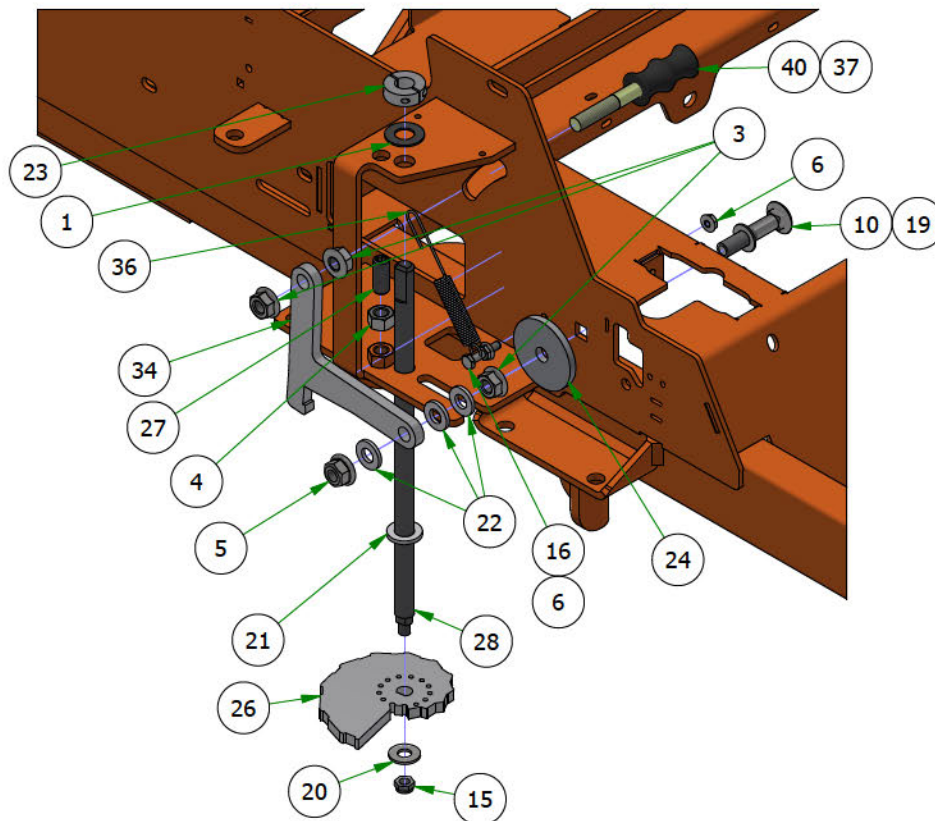

Parts List				Parts List			
ITEM	QTY	PART NUMBER	DESCRIPTION	ITEM	QTY	PART NUMBER	DESCRIPTION
1	1	013-0080-00	.625 ID x 1.250 OD x .062 THK F/W Nylon	23	1	025-0002-00	5/8" Split Collar
2	2	013-5202-00	3/8-16 NYLON INSERT FLANGE LOCKNUT (GR.F) ZINC	24	1	025-0025-00	MZ Deck Idler Spacer
3	3	013-5300-00	1/2-13 HEX SERRATED FLANGE NUT HARD/ZINC	25	1	026-0026-00	Knurled Pedal
4	1	013-7018-00	1/2-13 HEX NUT ZINC	26	1	026-1101-00	2019 Deck Height Cam
5	9	013-8050-00	1/2-13 NYLON INSERT FLANGE LOCKNUT ZINC	27	1	028-0008-00	Dial Rod Plunger
6	2	013-9001-00	1/4-20 HEX SERRATED FLANGE NUT HARD/ZINC	28	1	028-0015-00	2019 Outlaw Gen2 Dial Rod
7	2	013-9002-00	5/16-18 HEX SERRATED FLANGE NUT HARD/ZINC	29	1	028-0026-00	2019 Outlaw Actuator - Front
8	8	017-9000-00	Two Piece Pillow Block	30	1	028-0027-00	2019 Outlaw Actuator - Rear
9	4	017-9025-00	Two Piece Pillow Block Strap	31	1	028-6075-22	2019 Actuator Linkage - Right - Black
10	1	018-0043-00	2 1/2 x 1/2 Carriage Bolt	32	1	028-6076-22	2019 Actuator Linkage - Left - Black
11	2	018-2049-00	13mm Damper Ball Stud-Steering	33	1	031-0003-00	Foot Lift Upright Lever
12	2	018-2055-00	10mm Damper Ball Stud-XP Linkage	34	1	031-0125-00	2019 Outlaw Deck Travel Lock
13	4	018-3001-00	5/8 X 5/8 SOCKET SHOULDER BOLT ZINC YELLOW	35	4	032-5052-00	.627 ID X .753 OD X .500 LGTH X 1.000 FLG OD X .094 FLG THICK FLANGED BEARING OIL-IMPREG BRNZ
14	4	018-4010-00	1/2-13 NYLON INSERT JAM LOCKNUT ZINC	36	1	034-1025-00	Brake Spring
15	1	018-4011-00	3/8-24 Nylon Insert jam locknut	37	1	044-4000-00	Seat Bracket Pin
16	1	018-4702-00	1/4-20 X 1-1/4 HEX CAP SCREW (GR.5) ZINC	38	2	044-6050-00	Security Ring - PC744
17	8	018-5019-00	1/2-13 X 4 HEX CAP SCREW (GR.8) ZINC YELLOW	39	1	045-6044-00	Foot Pedal Knob 1/2-13
18	2	018-5043-00	3/8-16 X 1-1/4 CARRIAGE BOLT ZINC	40	1	069-4011-00	Travel Lock Rubber Grip
19	1	019-0007-00	.517 SQ WDTX ID X .937 OD X .060 THICK F/W PHOS/OIL	41	1	070-5373-19	2019 Renegade Gas Frame - Powdercoated
20	1	019-5029-00	3/8 FLAT WASHER USS (1" OD) ZINC	42	1	087-6100-00	250lb Gas Spring - 61" Deck
21	5	019-6017-00	.635 ID X 1.120 OD X .140 THICK FLAT WASHER NYLON	43	1	087-7200-00	300lb Gas Spring - 72" Deck
22	3	019-8054-00	.505 ID X 1.000 OD X .125 THICK FLAT WASHER NYLON