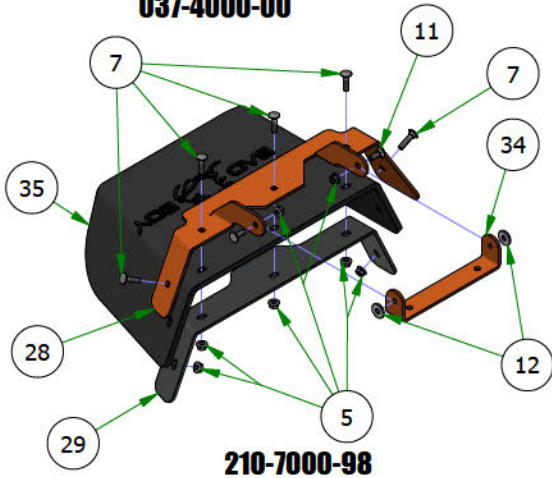

## PARTS SECTION: Deck Subassemblies

Parts List				Parts List			
ITEM	QTY	PART NUMBER	DESCRIPTION	ITEM	QTY	PART NUMBER	DESCRIPTION
1	1	013-0030-00	Hex Nut M20-2.5	19	2	032-2001-00	Sleeve
2	1	013-0031-00	Hex Nut M20-2.5 Left Hand Threads Gold Plated	20	1	033-8050-00	5" Idler Pulley
3	2	013-5201-00	3/8-16 HEX SERRATED FLANGE NUT HARD/ZINC	21	1	037-4000-01	4000 Series Spindle Housing
4	2	013-5300-00	1/2-13 HEX SERRATED FLANGE NUT HARD/ZINC	22	1	037-4002-00	4000 Series Spindle Spacer
5	7	013-8049-00	5/16-18 NYLON INSERT FLANGE LOCKNUT ZINC	23	4	037-6023-00	Bearing - 6206
6	3	013-8050-00	1/2-13 NYLON INSERT FLANGE LOCKNUT ZINC	24	1	037-6026-00	Spindle Shaft
7	5	018-4703-00	5/16-18 X 1-1/4 CARRIAGE BOLT ZINC	25	2	037-8002-00	Spindle Dust Cap
8	1	018-6012-00	3/8-16 X 1-1/2 HEX CAP SCREW (GR.5) ZINC	26	1	037-9050-00	Locking Collar w/ 1/4"-20 Set Screw
9	1	018-6036-00	1/2-13 X 2-3/4 HEX CAP SCREW (GR.5) ZINC	27	1	039-2125-00	Deck Hanger
10	2	018-6037-00	1/2-13 X 2-1/4 HEX CAP SCREW (GR.5) ZINC	28	1	039-4893-00	2019 Upper Chute Bracket
11	2	018-8066-00	5/16-18 X 7/8 CARRIAGE BOLT ZINC	29	1	039-4894-00	2019 Lower Chute Bracket
12	2	019-6042-00	.360 ID X .983 OD X .120 THICK FLAT WASHER NYLON	30	1	039-6946-10	2019 Deck Belt Tensioner
13	4	019-8054-00	.505 ID X 1.000 OD X .125 THICK FLAT WASHER NYLON	31	1	048-8020-00	2024 Tumbuckle Body
14	2	022-7009-00	Ball Bearing w/Retainer, 99502H-NR, .625 Bore x 1.375 OD x .4375 Width	32	1	048-8021-00	Turnbuckle End Right-Handed Thread
15	2	024-0001-00	1/4-28 Grease Fitting	33	1	048-8022-00	Turnbuckle End Left-Handed Thread
16	1	025-5203-00	.51 ID X .75 OD X .75 LGTH SOLID SPACER ZINC	34	1	206-6018-00	2019 Chute Hanger
17	1	026-0167-00	Belt Tensioner Retainer Plate	35	1	210-6025-00	2019 Belted Chute with Logo
18	4	032-2000-00	Polyurethane Bushing				