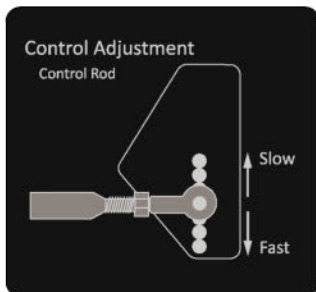

**Deck Belt Route**

**091-4033-00**

**2019 Renegade Deck Belt Route Decal**

**Pump Belt Route**

**091-4032-00**

**2019 Renegade Pump Belt Route Decal**

**091-0506-00**  
61" Deck Decal

**091-0507-00**  
72" Deck Decal