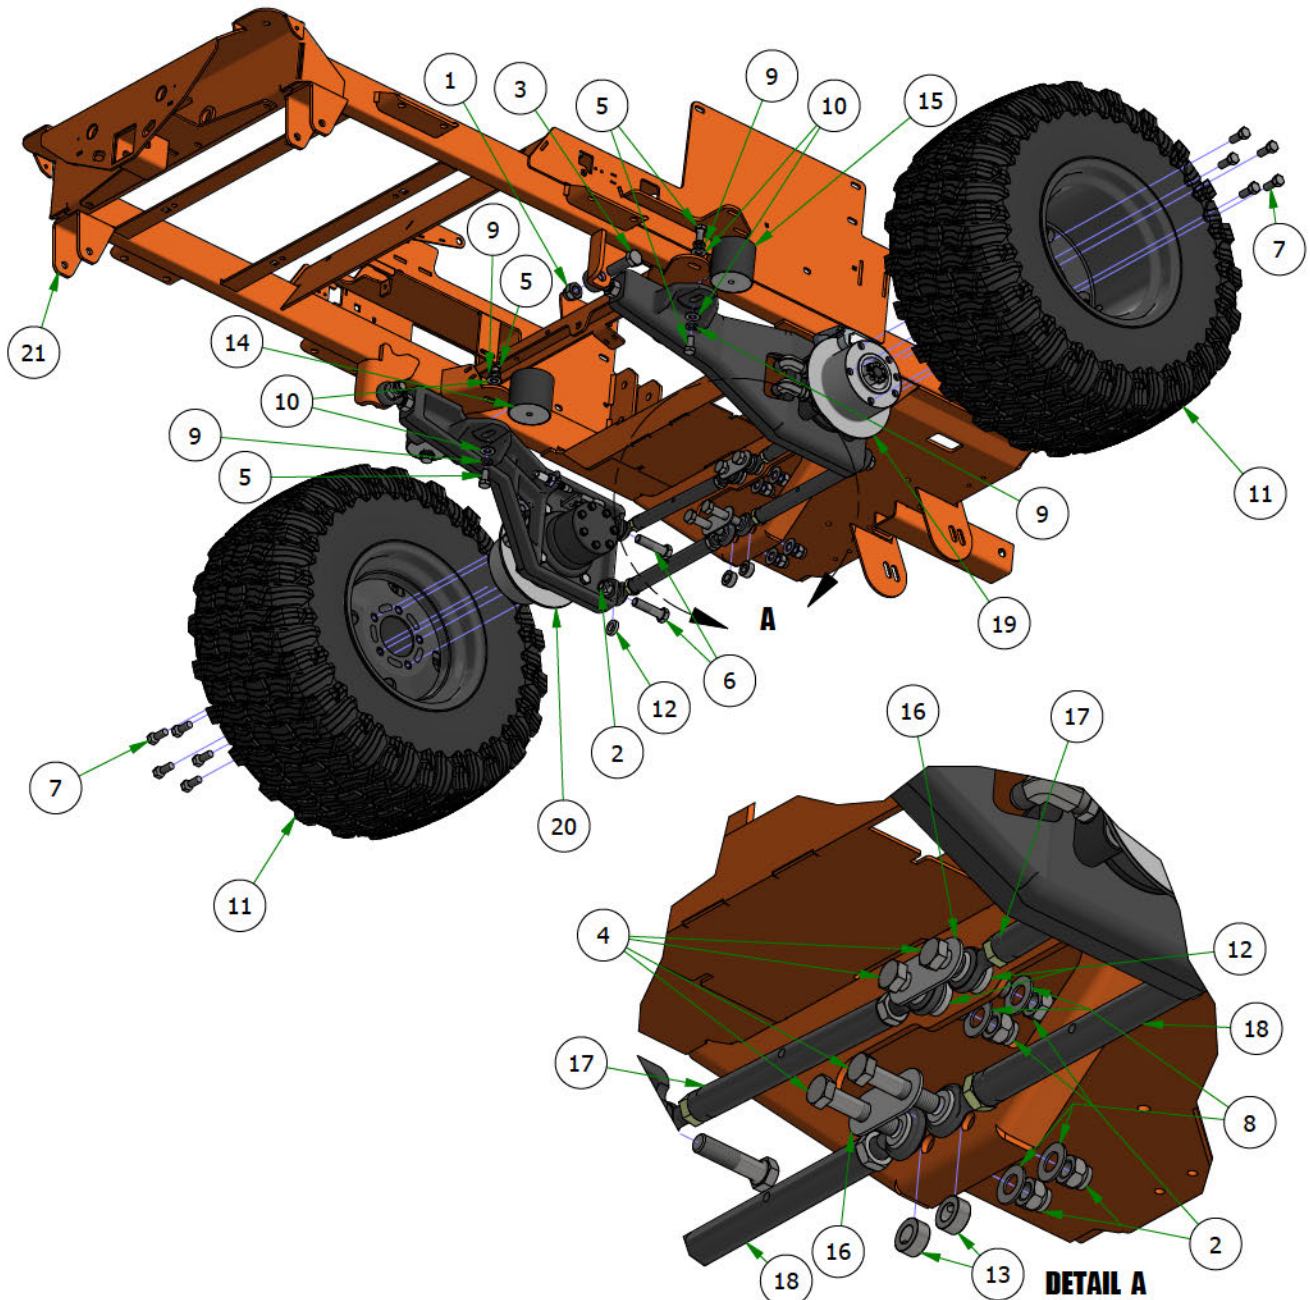

PARTS SECTION: Rear Suspension

Parts List				Parts List			
ITEM	QTY	PART NUMBER	DESCRIPTION	ITEM	QTY	PART NUMBER	DESCRIPTION
1	2	013-0023-00	3/4-10 NYLON INSERT LOCKNUT ZINC	12	4	025-0071-00	Spacer 1.125OD x .625 ID x 250 Length
2	8	013-7021-00	5/8-11 NYLON INSERT LOCKNUT ZINC	13	2	025-7020-00	5/8 SOLID SHAFT COLLAR (W/1 SET SCREW) ZINC
3	2	018-0045-00	3/4-10 X 2-1/2 HEX CAP SCREW (GR.5) ZINC	14	2	032-8999-00	Vibration Mount-Blue Dot
4	4	018-0049-00	5/8-11 X 2-3/4 HEX CAP SCREW (GR.5) ZINC	15	2	032-9000-00	Vibration Mount-Green Dot
5	8	018-2030-00	1/2-13 X 1 HEX CAP SCREW (GR.5) ZINC	16	2	039-2145-00	2019 Suspension Gusset Outlaw
6	4	018-6059-00	5/8-11 X 2-1/2 HEX CAP SCREW (GR.5) ZINC	17	2	048-6061-00	2019 Suspension Radius Rod Assembly
7	10	018-7033-00	1/2-20 x 60* Lug Bolts Zinc Grade 8	18	2	048-6064-00	2019 Suspension Radius Rod Assembly
8	4	019-0009-00	5/8" Flat Washer SAE Spec Grade 8	19	1	070-0001-99	2019 Renegade Trailing LH Arm Assy
9	8	019-5007-00	1/2 SPLIT LOCKWASHER (GR.8) ZINC/YELLOW	20	1	070-0002-99	2019 Renegade Trailing RH Arm Assy
10	8	019-5702-00	1/2 SAE FLAT WASHER (1-1/16" OD) GR.8 ZINC YELLOW	21	1	070-5373-19	2019 Renegade Gas Frame - Powdercoated
11	2	022-4090-00	2019 Assy-26x12-12 Reaper Turf -10.5" Rim