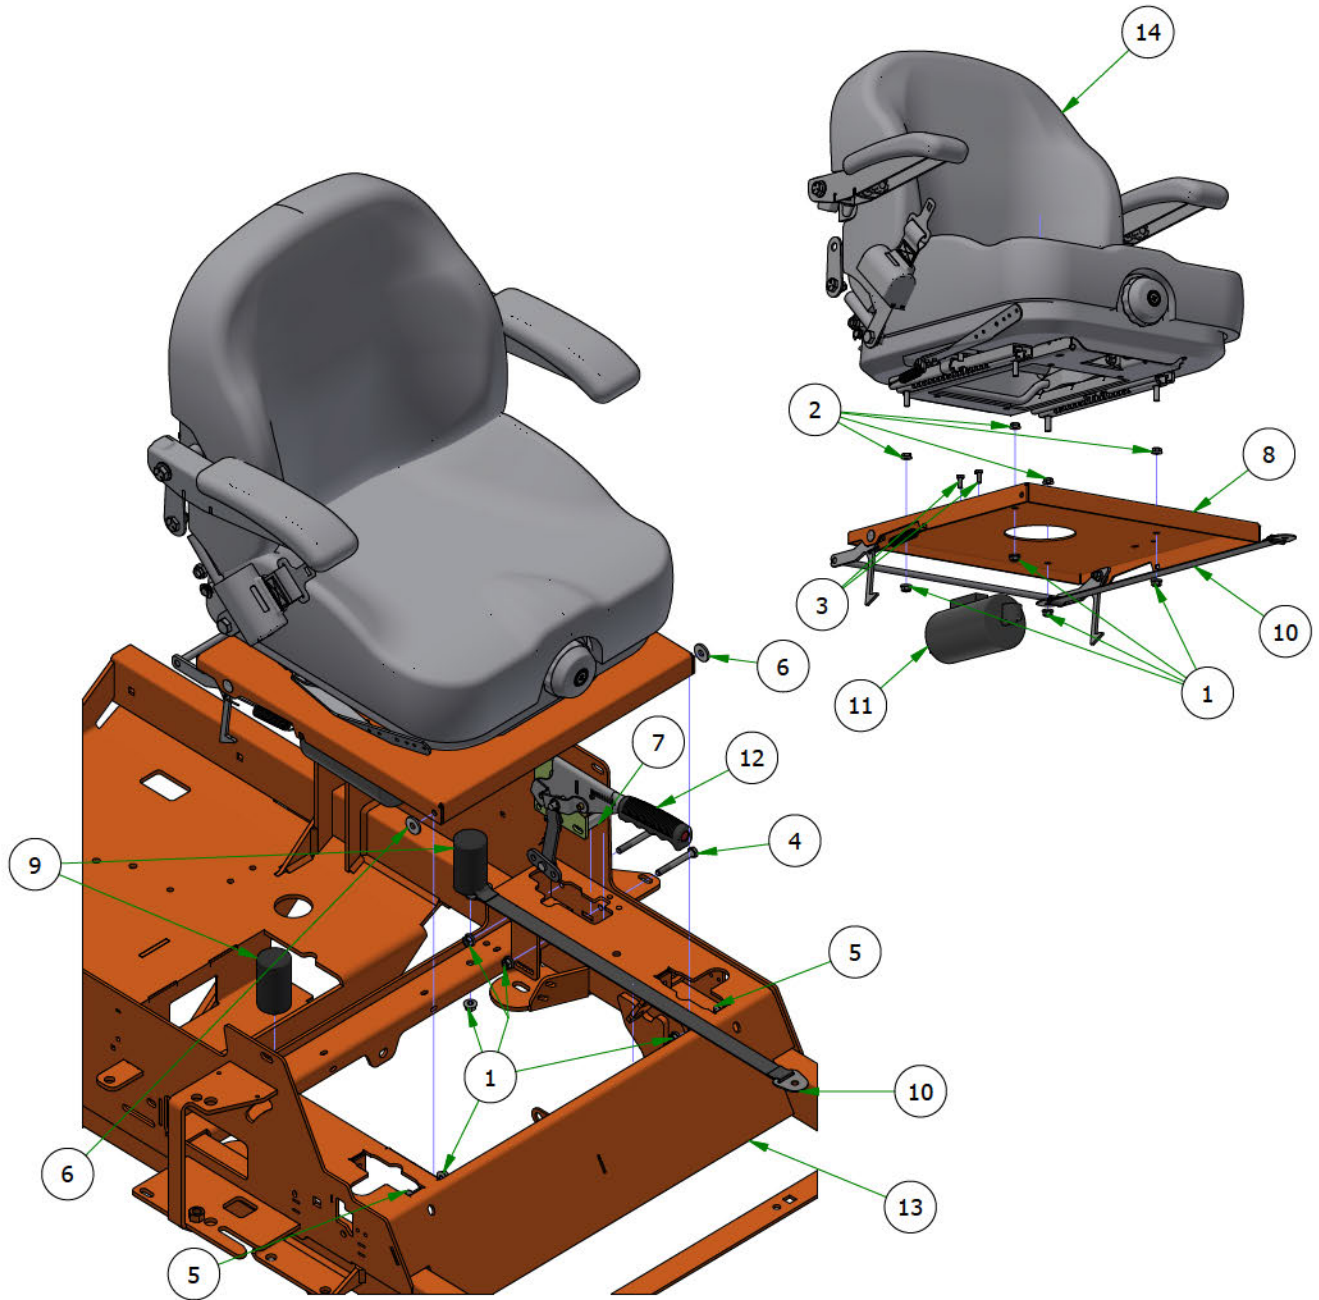

PARTS SECTION: Seat & Brake

Parts List				Parts List			
ITEM	QTY	PART NUMBER	DESCRIPTION	ITEM	QTY	PART NUMBER	DESCRIPTION
1	10	013-8049-00	5/16-18 NYLON INSERT FLANGE LOCKNUT ZINC	8	1	026-2019-21	R-SERIES SEAT PLATE ASSEMBLY
2	4	013-9002-00	5/16-18 HEX SERRATED FLANGE NUT HARD/ZINC	9	2	032-0001-00	2019 Bad Boy X Cylindrical Seat Mount
3	2	018-0024-00	M6-1.0 X 16MM DIN 933 HEX TAP BOLT (CL 8.8) ZINC	10	1	064-8083-00	Seat Strap with Buckles
4	2	018-5344-00	5/16-18 X 2-1/2 HEX CAP SCREW (GR.5) ZINC	11	1	067-0020-19	2019 Outlaw EPA Cannister Assembly
5	2	018-8065-00	5/16-18 X 1 CARRIAGE BOLT (GR.8) ZINC	12	1	069-0001-00	2019 Brake Handle Assembly
6	2	019-6042-00	.360 ID X .983 OD X .120 THICK FLAT WASHER NYLON	13	1	070-5373-19	2019 Renegade Gas Frame - Powdercoated
7	2	025-0027-00	.380 ID X .625 OD X 1.500 LGTH 2019 OUTLAW BRAKE HANDLE SPACER ZINC	14	1	071-6065-25	2025 Seats Inc Suspension