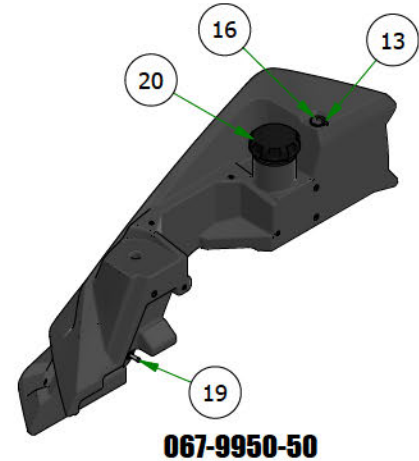

PARTS SECTION: Tank Subassemblies

Parts List				Parts List			
ITEM	QTY	PART NUMBER	DESCRIPTION	ITEM	QTY	PART NUMBER	DESCRIPTION
1	2	013-5019-00	10-24 Nylon Insert Locknut	16	2	067-6070-00	Rollover Valve
2	2	018-1040-00	Light Plug	17	1	067-8053-00	2019 Left Outlaw Gen2 Hydro Tank Suspension Only
3	2	018-5200-00	10-24 X 5/8 BS Button Head Bolt	18	1	067-8054-00	2019 Right Outlaw Gen2 Hydro Tank Suspension Only
4	2	051-8064-21	1/2 Clear Braided Hose 21"	19	2	067-9901-00	Fuel Pick-up
5	1	051-8067-22	1/4" Fuel Line Hose	20	2	067-9904-00	Fuel Cap
6	2	051-8075-26	5/16" fuel line hose	21	4	072-8066-00	1/2 Hose Clamp
7	1	055-2012-00	Universal Throttle Head - 2012	22	2	072-8068-00	5/16 Fuel Line Clamp
8	1	055-2013-00	Throttle Knob	23	2	072-8069-00	1/4 Fuel Hose Clamp
9	1	056-8058-00	PTO Switch	24	1	077-0004-00	2019 Push to Start Switch w/fob
10	2	063-8014-00	Hydraulic Filter	25	1	077-2076-00	USB Port
11	2	066-8050-22	Hydraulic Tank Cap W/Dipstick	26	1	079-3482-00	2019 Outlaw Digital Control Panel
12	1	067-4080-00	Fuel Gauge with Grommet	27	1	086-0013-00	2019 LED Display
13	2	067-6054-00	Roll Over Valve Grommet	28	1	091-4029-22	2022 Renegade (Gas) Control Panel Decal
14	1	067-6056-00	Fuel Gauge Grommet	29	1	091-4030-22	2022 Digital Display Decal
15	1	067-6058-00	3 Way Fuel Shut-Off Valve 5/16 x 5/16 x 1/4				

**NOTE 1: THIS HOSE CUT IN HALF WITH FUEL PUMP
INSTALLED BETWEEN HALVES USING HOSE
CLAMPS PART NUMBER 072-8076-00**