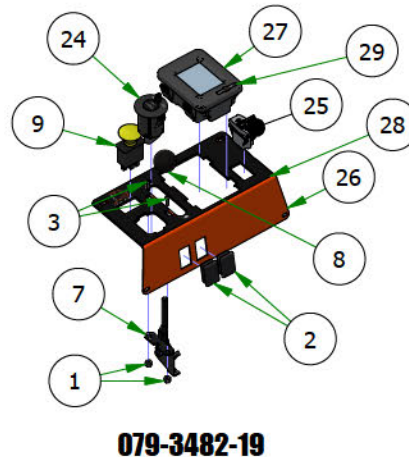

PARTS SECTION: Tank Subassemblies

Parts List				Parts List			
ITEM	QTY	PART NUMBER	DESCRIPTION	ITEM	QTY	PART NUMBER	DESCRIPTION
1	2	013-5019-00	10-24 Nylon Insert Locknut	16	2	067-6070-00	Rollover Valve
2	2	018-1040-00	Light Plug	17	1	067-8053-00	2019 Left Outlaw Gen2 Hydro Tank Suspension Only
3	2	018-5200-00	10-24 X 5/8 BS Button Head Bolt	18	1	067-8054-00	2019 Right Outlaw Gen2 Hydro Tank Suspension Only
4	2	051-8064-21	1/2 Clear Braided Hose 21"	19	2	067-9901-00	Fuel Pick-up
5	1	051-8067-22	1/4" Fuel Line Hose	20	2	067-9904-00	Fuel Cap
6	2	051-8075-26	5/16" fuel line hose	21	4	072-8066-00	1/2 Hose Clamp
7	1	055-2012-00	Universal Throttle Head - 2012	22	2	072-8068-00	5/16 Fuel Line Clamp
8	1	055-2013-00	Throttle Knob	23	2	072-8069-00	1/4 Fuel Hose Clamp
9	1	056-8058-00	PTO Switch	24	1	077-0004-00	2019 Push to Start Switch w/fob
10	2	063-8014-00	Hydraulic Filter	25	1	077-2076-00	USB Port
11	2	066-8050-22	Hydraulic Tank Cap W/Dipstick	26	1	079-3482-00	2019 Outlaw Digital Control Panel
12	1	067-4080-00	Fuel Gauge with Grommet	27	1	086-0013-00	2019 LED Display
13	2	067-6054-00	Roll Over Valve Grommet	28	1	091-4029-22	2022 Renegade (Gas) Control Panel Decal
14	1	067-6056-00	Fuel Gauge Grommet	29	1	091-4030-22	2022 Digital Display Decal
15	1	067-6058-00	3 Way Fuel Shut-Off Valve 5/16 x 5/16 x 1/4				

**NOTE 1: THIS HOSE CUT IN HALF WITH FUEL PUMP
INSTALLED BETWEEN HALVES USING HOSE
CLAMPS PART NUMBER 072-8076-00**