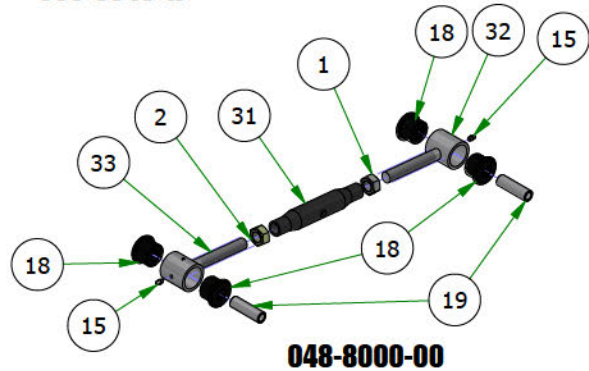

## PARTS SECTION: Deck Subassemblies

Parts List				Parts List			
ITEM	QTY	PART NUMBER	DESCRIPTION	ITEM	QTY	PART NUMBER	DESCRIPTION
1	1	013-0030-00	Hex Nut M20-2.5	19	2	032-2001-00	Sleeve
2	1	013-0031-00	Hex Nut M20-2.5 Left Hand Threads Gold Plated	20	1	033-8050-00	5" Idler Pulley
3	2	013-5201-00	3/8-16 HEX SERRATED FLANGE NUT HARD/ZINC	21	1	037-4000-01	4000 Series Spindle Housing
4	2	013-5300-00	1/2-13 HEX SERRATED FLANGE NUT HARD/ZINC	22	1	037-4002-00	4000 Series Spindle Spacer
5	7	013-8049-00	5/16-18 NYLON INSERT FLANGE LOCKNUT ZINC	23	4	037-6023-00	Bearing - 6206
6	3	013-8050-00	1/2-13 NYLON INSERT FLANGE LOCKNUT ZINC	24	1	037-6026-00	Spindle Shaft
7	5	018-4703-00	5/16-18 X 1-1/4 CARRIAGE BOLT ZINC	25	2	037-8002-00	Spindle Dust Cap
8	1	018-6012-00	3/8-16 X 1-1/2 HEX CAP SCREW (GR.5) ZINC	26	1	037-9050-00	Locking Collar w/ 1/4"-20 Set Screw
9	1	018-6036-00	1/2-13 X 2-3/4 HEX CAP SCREW (GR.5) ZINC	27	1	039-2125-00	Deck Hanger
10	2	018-6037-00	1/2-13 X 2-1/4 HEX CAP SCREW (GR.5) ZINC	28	1	039-4893-00	2019 Upper Chute Bracket
11	2	018-8066-00	5/16-18 X 7/8 CARRIAGE BOLT ZINC	29	1	039-4894-00	2019 Lower Chute Bracket
12	2	019-6042-00	.360 ID X .983 OD X .120 THICK FLAT WASHER NYLON	30	1	039-6946-10	2019 Deck Belt Tensioner
13	4	019-8054-00	.505 ID X 1.000 OD X .125 THICK FLAT WASHER NYLON	31	1	048-8020-00	2024 Tumbuckle Body
14	2	022-7009-00	Ball Bearing w/Retainer, 99502H-NR, .625 Bore x 1.375 OD x .4375 Width	32	1	048-8021-00	Turnbuckle End Right-Handed Thread
15	2	024-0001-00	1/4-28 Grease Fitting	33	1	048-8022-00	Turnbuckle End Left-Handed Thread
16	1	025-5203-00	.51 ID X .75 OD X .75 LGTH SOLID SPACER ZINC	34	1	206-6018-00	2019 Chute Hanger
17	1	026-0167-00	Belt Tensioner Retainer Plate	35	1	210-6025-00	2019 Belted Chute with Logo
18	4	032-2000-00	Polyurethane Bushing				