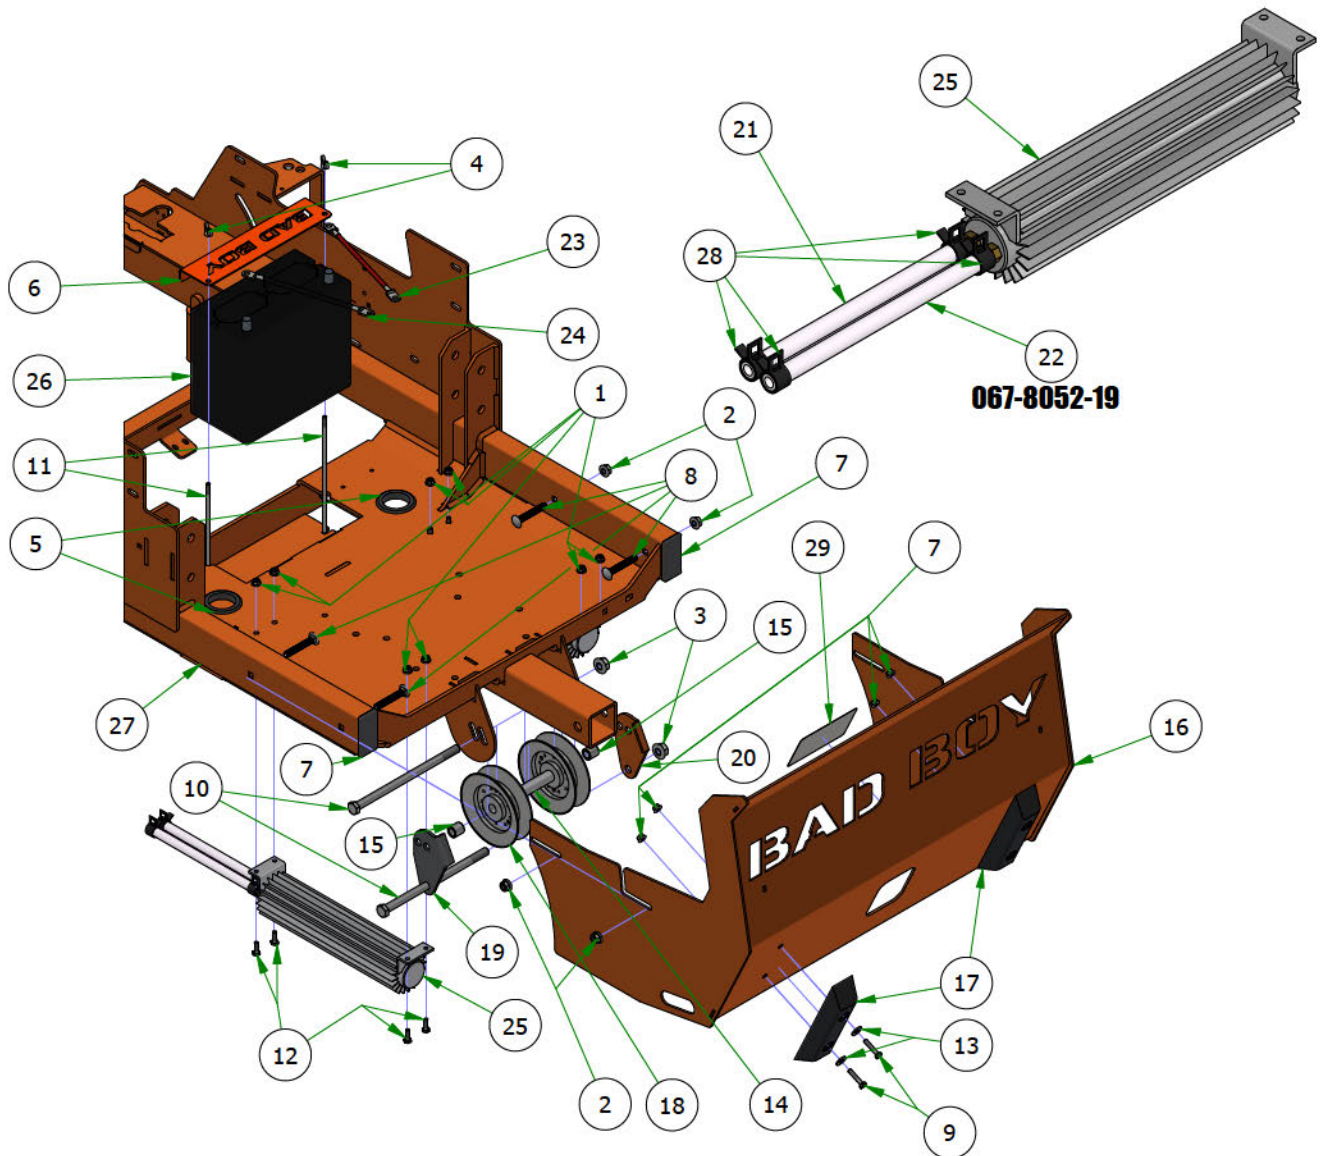

Parts List				Parts List			
ITEM	QTY	PART NUMBER	DESCRIPTION	ITEM	QTY	PART NUMBER	DESCRIPTION
1	12	013-2050-00	1/4-20 NYL INSERT FLANGE LOCKNUT ZINC	16	1	026-2224-00	2019 Horizontal Suspension Rear Cover
2	4	013-5202-00	3/8-16 NYLON INSERT FLANGE LOCKNUT (GR.F) ZINC	17	2	029-7038-00	8" Rubber Bumper
3	2	013-8050-00	1/2-13 NYLON INSERT FLANGE LOCKNUT ZINC	18	2	033-7027-00	2019 Outlaw Horizontal Rear V Pulley
4	2	013-8051-00	1/4-20 WING NUT FORGED (TYPE A) LIGHT SERIES ZINC	19	1	039-0196-00	Renegade Deck Belt Rear Keeper - Left
5	2	014-2052-00	2019 2" x .25 Rubber Grommet	20	1	039-0197-00	Renegade Deck Belt Rear Keeper-Right
6	1	014-5063-00	2019 Horizontal Battery Hold Down Cover	21	2	051-8063-14	3/8" Clear Hose - 14"
7	2	014-9003-00	1 1/2 x 3 Frame Plug	22	2	051-8063-24	3/8" Clear Hose - 24"
8	4	018-0044-00	3/8" x 2 1/2" Carriage Bolt	23	1	064-4000-00	Red Battery Cable - Diesel
9	4	018-4702-00	1/4-20 X 1-1/4 HEX CAP SCREW (GR.5) ZINC	24	1	064-4001-00	Black Battery Cable - Diesel
10	2	018-7010-00	1/2-13 X 9 HEX CAP SCREW (GR.5) ZINC	25	2	067-8052-00	2019 12" Oil Cooler With Fittings
11	2	018-8051-00	1/4-20 X 9 CARRIAGE BOLT ZINC	26	1	068-8050-00	Battery - Diesel/Renegade Models PF-516
12	8	018-8052-00	1/4-20 X 3/4 HEX CAP SCREW (GR.5) ZINC	27	1	070-5373-19	2019 Renegade Gas Frame - Powdercoated
13	4	019-7040-00	1/4 USS FLAT WASHER (3/4 OD) ZINC	28	8	072-8065-00	3/8" Hose Clamp
14	1	025-0028-00	2019 Pulley Spacer .75 x .5 x 4.375	29	1	091-4032-00	2019 Renegade Pump Belt Route Decal
15	2	025-5203-00	.51 ID X .75 OD X .75 LGTH SOLID SPACER ZINC