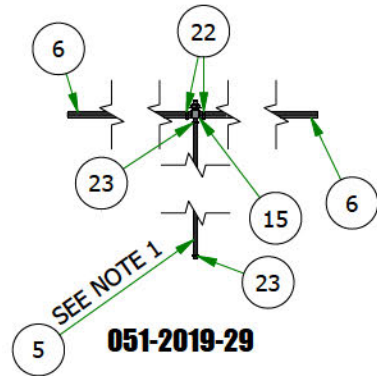

PARTS SECTION: Tank Subassemblies

Parts List				Parts List			
ITEM	QTY	PART NUMBER	DESCRIPTION	ITEM	QTY	PART NUMBER	DESCRIPTION
1	2	013-5019-00	10-24 Nylon Insert Locknut	16	2	067-6070-00	Rollover Valve
2	2	018-1040-00	Light Plug	17	1	067-8053-00	2019 Left Outlaw Gen2 Hydro Tank Suspension Only
3	2	018-5200-00	10-24 X 5/8 BS Button Head Bolt	18	1	067-8054-00	2019 Right Outlaw Gen2 Hydro Tank Suspension Only
4	2	051-8064-21	1/2 Clear Braided Hose 21"	19	2	067-9901-00	Fuel Pick-up
5	1	051-8067-22	1/4" Fuel Line Hose	20	2	067-9904-00	Fuel Cap
6	2	051-8075-26	5/16" fuel line hose	21	4	072-8066-00	1/2 Hose Clamp
7	1	055-2012-00	Universal Throttle Head - 2012	22	2	072-8068-00	5/16 Fuel Line Clamp
8	1	055-2013-00	Throttle Knob	23	2	072-8069-00	1/4 Fuel Hose Clamp
9	1	056-8058-00	PTO Switch	24	1	077-0004-00	2019 Push to Start Switch w/fob
10	2	063-8014-00	Hydraulic Filter	25	1	077-2076-00	USB Port
11	2	066-8050-22	Hydraulic Tank Cap W/Dipstick	26	1	079-3482-00	2019 Outlaw Digital Control Panel
12	1	067-4080-00	Fuel Gauge with Grommet	27	1	086-0013-00	2019 LED Display
13	2	067-6054-00	Roll Over Valve Grommet	28	1	091-4029-22	2022 Renegade (Gas) Control Panel Decal
14	1	067-6056-00	Fuel Gauge Grommet	29	1	091-4030-22	2022 Digital Display Decal
15	1	067-6058-00	3 Way Fuel Shut-Off Valve 5/16 x 5/16 x 1/4				

**NOTE 1: THIS HOSE CUT IN HALF WITH FUEL PUMP
INSTALLED BETWEEN HALVES USING HOSE
CLAMPS PART NUMBER 072-8076-00**