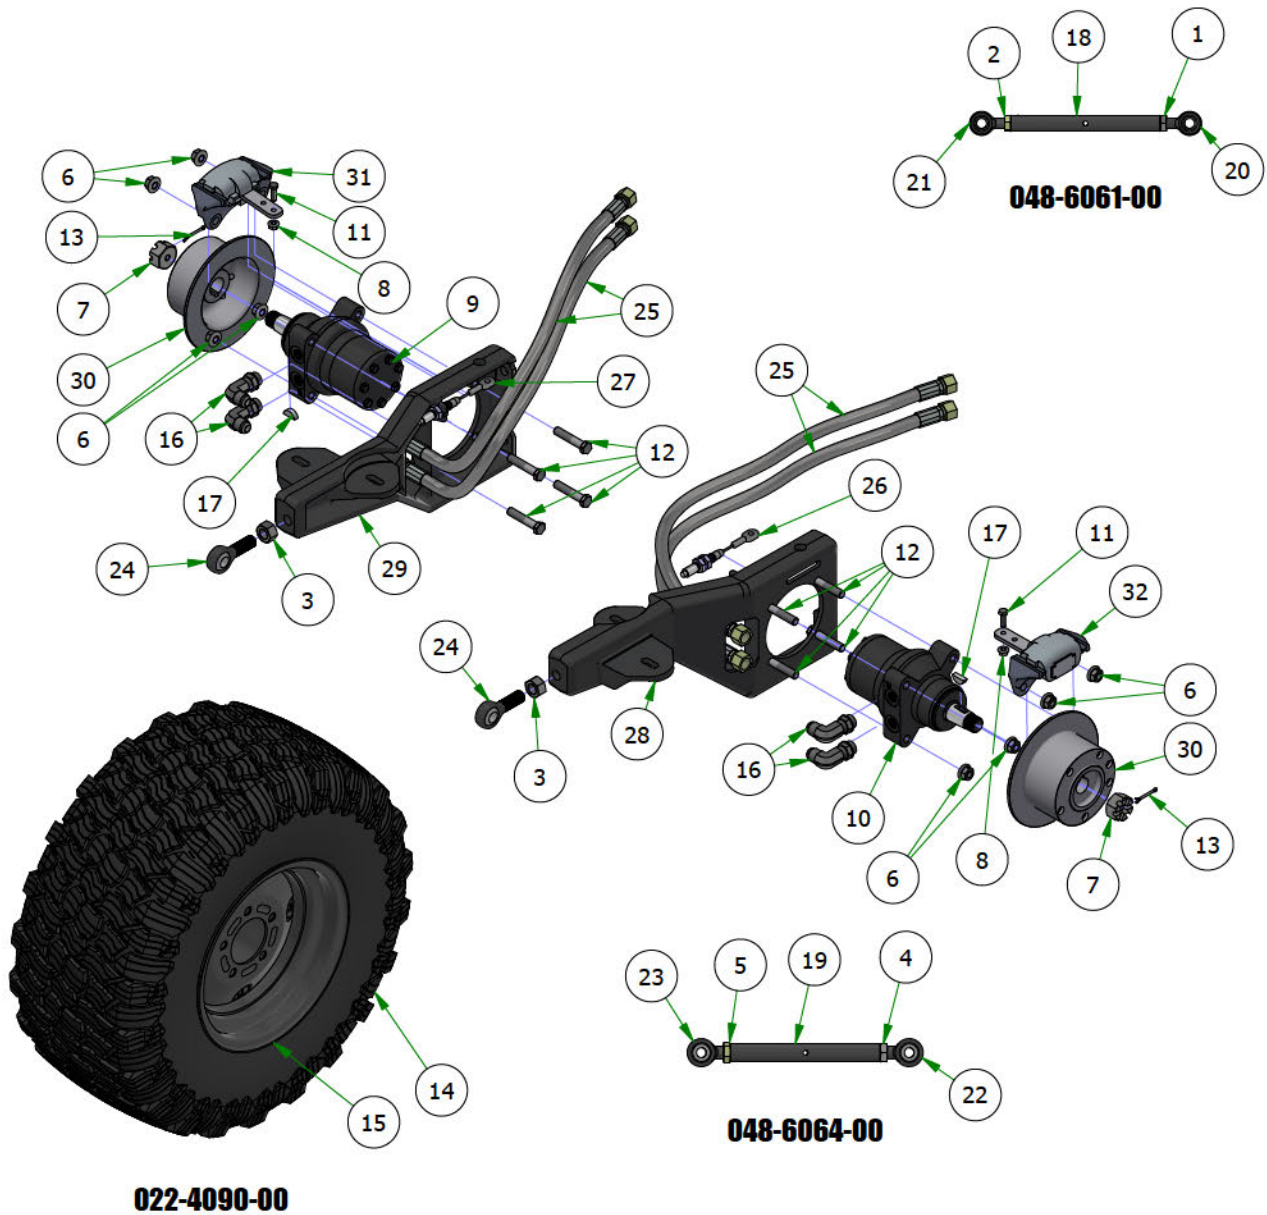

Parts List				Parts List			
ITEM	QTY	PART NUMBER	DESCRIPTION	ITEM	QTY	PART NUMBER	DESCRIPTION
1	1	013-0019-00	5/8-11 HEX JAM NUT ZINC	17	2	042-7041-00	Woodruff Key
2	1	013-0020-00	NUT, 5/8-18LH	18	1	048-0001-00	2019 Suspension Link Body
3	2	013-0022-00	3/4"-16 Fine Full Nut	19	1	048-0002-00	Rear Radius Rod, 3/4 Body
4	1	013-0027-00	3/4-16 HEX JAM NUT ZINC	20	1	048-6062-00	2019 RH 5/8" Heim
5	1	013-0028-00	3/4-16 LH HEX JAM NUT ZINC	21	1	048-6063-00	2019 LH 5/8" Heim
6	8	013-6040-00	1/2-13 Gr 8 Centerlock Flange Nut	22	1	048-6065-00	3/4-16 x 5/8 RH Heim
7	2	013-7050-00	1" Castle Nut for HydroGear Wheel Motor	23	1	048-6066-00	3/4-16 x 5/8 LH Heim
8	2	013-8049-00	5/16-18 NYLON INSERT FLANGE LOCKNUT ZINC	24	2	048-7001-00	3/4-16 RH Male Rod End
9	1	015-4600-00	18cc Parker Wheel Motor- Right	25	4	051-6007-00	2019 Renegade Hydro Hose
10	1	015-4601-00	18cc Parker Wheel Motor- Left	26	1	064-8054-00	2019 Short Brake Cable-Suspension Models
11	2	018-2007-00	5/16-18 X 1 HEX CAP SCREW (GR.5) ZINC	27	1	064-9002-00	2019 Long Brake Cable-Renegade, Rogue
12	8	018-6041-00	1/2-13 x 2.75 Gr. 8 Hex Head Bolt	28	1	070-0001-00	2019 Left Trailing Arm
13	2	020-7022-00	1/8 X 1-1/2 COTTER PIN ZINC	29	1	070-0002-00	2019 Right Trailing Arm
14	1	022-4085-00	2019 26x12-12 Reaper Turf Tire	30	2	092-5201-00	Brake Disk
15	1	022-4086-00	2019 10.5" Wheel	31	1	092-7000-00	XP/AOS Right Brake Caliper
16	4	024-2065-00	2019 Rouge/Renegade Wheel Motor 90° Fitting #6801-10L	32	1	092-7001-00	XP/AOS Left Brake Caliper