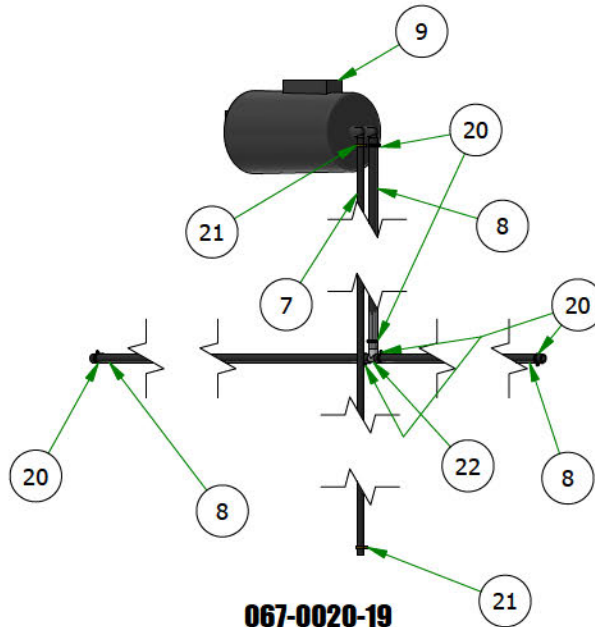

PARTS SECTION: Seat Plate Subassemblies

Parts List				Parts List			
ITEM	QTY	PART NUMBER	DESCRIPTION	ITEM	QTY	PART NUMBER	DESCRIPTION
1	2	013-8049-00	5/16-18 NYLON INSERT FLANGE LOCKNUT ZINC	12	1	071-6065-07	Delta Plunger Switch - N.O.
2	2	018-8065-00	5/16-18 X 1 CARRIAGE BOLT (GR.8) ZINC	13	1	071-6065-10	Recliner Adjustment Knob-New
3	2	019-6042-00	.360 ID X .983 OD X .120 THICK FLAT WASHER NYLON	14	1	071-6065-11	RH Armrest-Selfskin Front Adj
4	1	026-2019-00	R-SERIES SEAT PLATE	15	1	071-6065-12	LH Armrest-Selfskin Front Adj
5	1	028-0090-00	Seat Latch Rod Assembly	16	1	071-6065-13	Bellows w/Hardware
6	1	034-1025-00	Brake Spring	17	1	071-6065-14	2" Retractable Belt Kit w/Spacers
7	1	051-2025-66	3/16" Vinyl Tubing, 66" Long	18	1	071-6065-17	Back Cover, 2025 Suspension Seat
8	3	051-8072-38	1/4" Vinyl Tubing 38" Long	19	1	071-6065-18	Cushion Cover, 2025 Suspension Seat
9	1	067-0020-00	Carbon Canister	20	6	072-8070-00	3/16 Vinyl Clamp
10	1	071-6065-05	Weight Adjust Indicator Knob Assy	21	2	072-8073-00	3/16" Vinyl Hose Clamp
11	1	071-6065-06	4" Single Locking Track Kit	22	1	073-8068-00	fuel line T