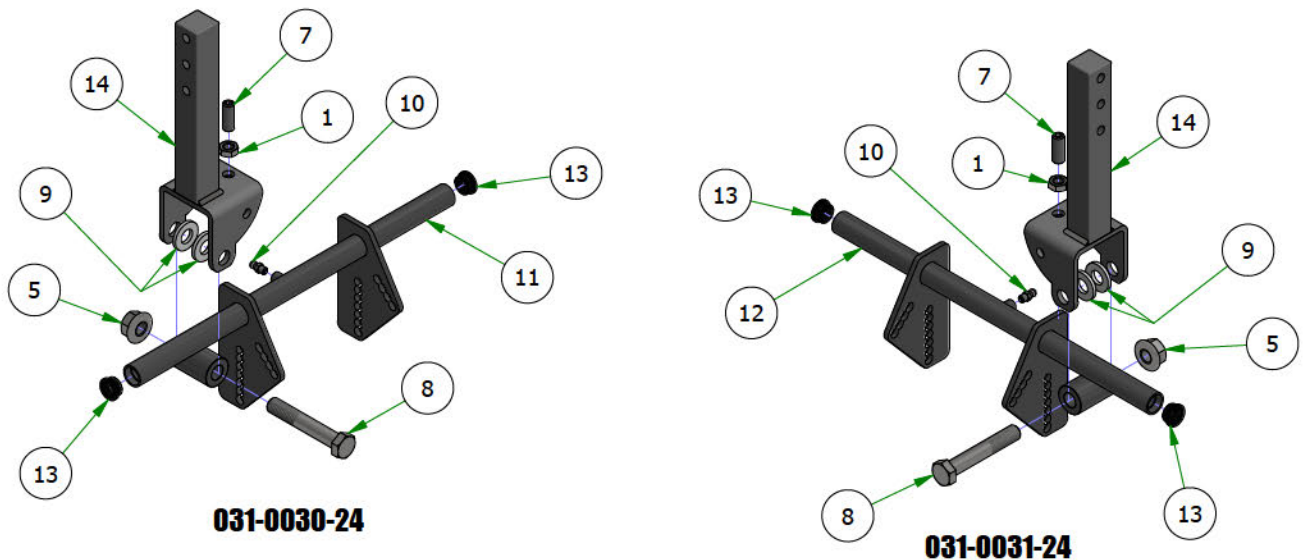

PARTS SECTION: Drive Arm Subassemblies

Parts List				Parts List			
ITEM	QTY	PART NUMBER	DESCRIPTION	ITEM	QTY	PART NUMBER	DESCRIPTION
1	2	013-0017-00	3/8-16 Half Jam Nut	12	1	031-0031-10	2019 Drive Arm Actuator left - Weldment
2	1	013-6049-00	5/16 RH Nut	13	4	031-0032-00	2019 Drive Arm Bushing
3	1	013-6050-00	5/16 LH Nut	14	2	031-0070-00	R Series Square Drive Arm Pivot
4	1	013-6051-00	3/8-24 HEX NUT ZINC YELLOW	15	1	031-9021-00	R Series Square Drive Arm LH Weldment
5	2	013-8050-00	1/2-13 NYLON INSERT FLANGE LOCKNUT ZINC	16	1	031-9022-00	R Series Square Drive Arm RH Weldment
6	2	014-9004-00	9565K52_Polyethylene Square Plug	17	1	035-0005-01	2019 Renegade Push Rod
7	2	018-0063-00	3/8-16 X 1 SOCKET SET SCREW (CUP POINT) PLAIN	18	1	035-0006-00	2019 Renegade Push Rod Adjuster
8	2	018-7016-00	1/2-13 X 3 HEX CAP SCREW (GR.5) ZINC	19	1	048-3002-00	Spherical Rod End - Outlaw
9	4	019-8054-00	.505 ID X 1.000 OD X .125 THICK FLAT WASHER NYLON	20	1	048-3003-00	Spherical Rod End - Outlaw
10	2	024-6034-00	1/4 DRIVE-TYPE STRAIGHT GREASE FITTING ZINC YELLOW)	21	2	069-4014-00	R-Series Square Drive Grip
11	1	031-0030-10	2019 Drive Arm Actuator right - Weldment