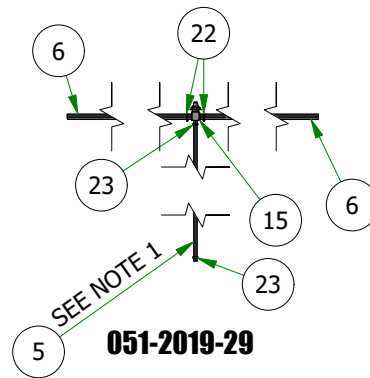

PARTS SECTION: Tank Subassemblies

Parts List				Parts List			
ITEM	QTY	PART NUMBER	DESCRIPTION	ITEM	QTY	PART NUMBER	DESCRIPTION
1	2	013-5019-00	10-24 Nylon Insert Locknut	16	2	067-6070-00	Rollover Valve
2	2	018-1040-00	Light Plug	17	1	067-8053-00	2019 Left Outlaw Gen2 Hydro Tank Suspension Only
3	2	018-5200-00	10-24 X 5/8 BS Button Head Bolt	18	1	067-8054-00	2019 Right Outlaw Gen2 Hydro Tank Suspension Only
4	2	051-8064-21	1/2 Clear Braided Hose 21"	19	2	067-9901-00	Fuel Pick-up
5	1	051-8067-22	1/4" Fuel Line Hose	20	2	067-9904-00	Fuel Cap
6	2	051-8075-26	5/16" fuel line hose	21	4	072-8066-00	1/2 Hose Clamp
7	1	055-2012-00	Universal Throttle Head - 2012	22	2	072-8068-00	5/16 Fuel Line Clamp
8	1	055-2013-00	Throttle Knob	23	2	072-8069-00	1/4 Fuel Hose Clamp
9	1	056-8058-00	PTO Switch	24	1	077-0004-00	2019 Push to Start Switch w/fob
10	2	063-8014-00	Hydraulic Filter	25	1	077-2076-00	USB Port
11	2	066-8050-22	Hydraulic Tank Cap W/Dipstick	26	1	079-3482-00	2019 Outlaw Digital Control Panel
12	1	067-4080-00	Fuel Gauge with Grommet	27	1	086-0013-00	2019 LED Display
13	2	067-6054-00	Roll Over Valve Grommet	28	1	091-4029-22	2022 Renegade (Gas) Control Panel Decal
14	1	067-6056-00	Fuel Gauge Grommet	29	1	091-4030-22	2022 Digital Display Decal
15	1	067-6058-00	3 Way Fuel Shut-Off Valve 5/16 x 5/16 x 1/4				

**NOTE 1: THIS HOSE CUT IN HALF WITH FUEL PUMP
INSTALLED BETWEEN HALVES USING HOSE
CLAMPS PART NUMBER 072-8076-00**