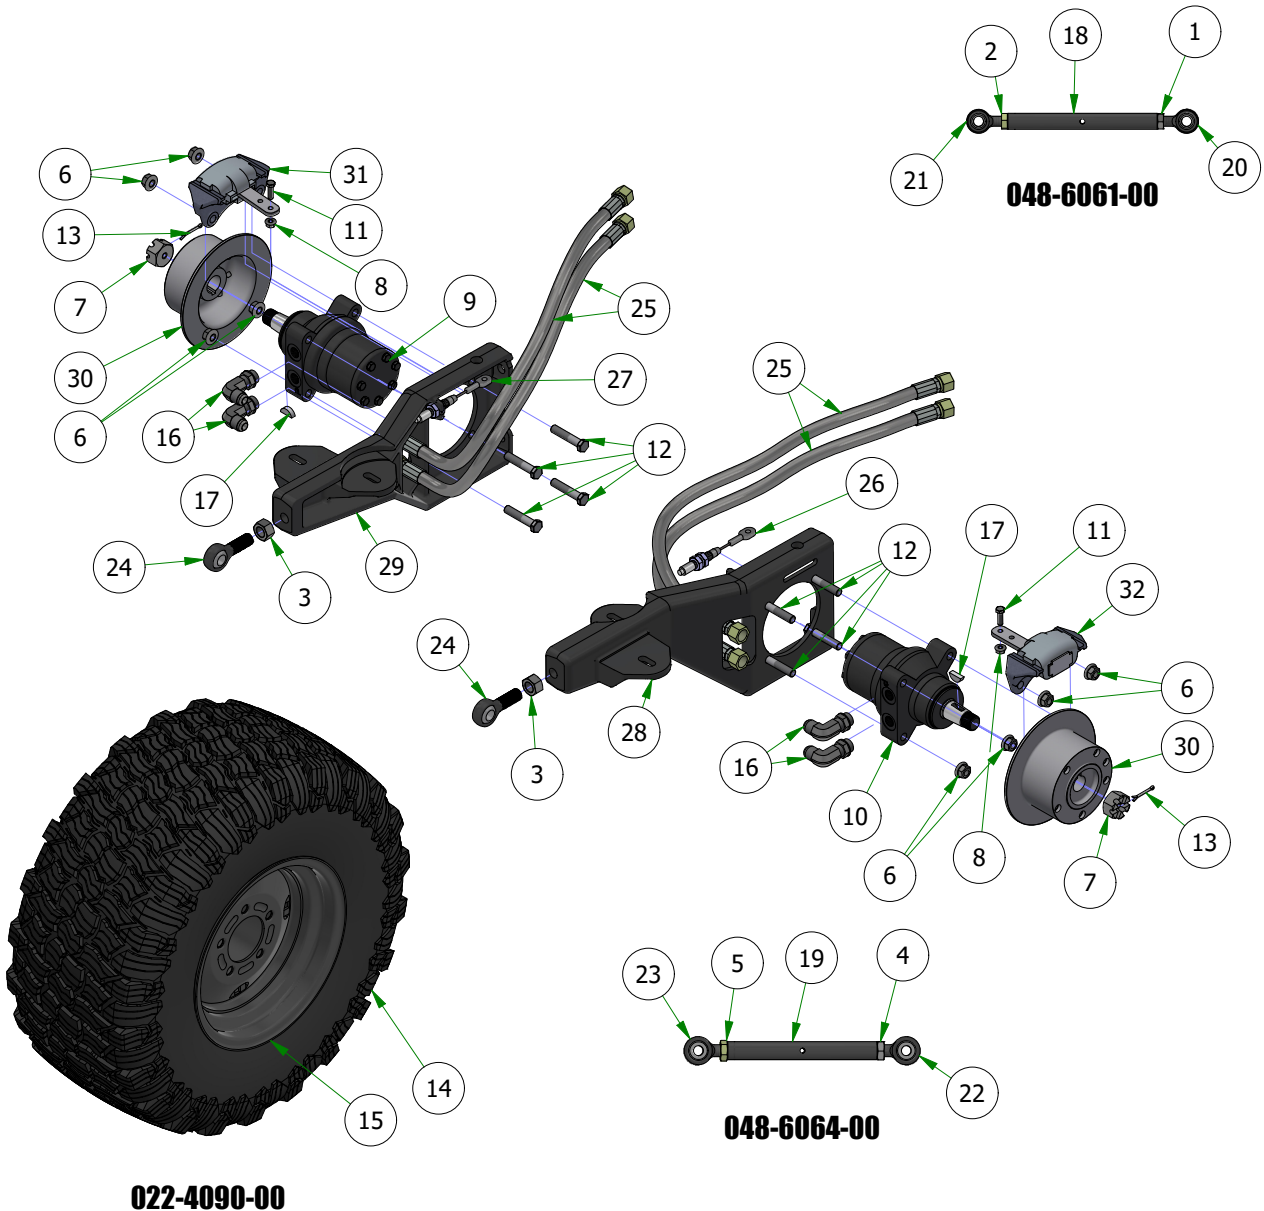

Parts List				Parts List			
ITEM	QTY	PART NUMBER	DESCRIPTION	ITEM	QTY	PART NUMBER	DESCRIPTION
1	1	013-0019-00	5/8-11 HEX JAM NUT ZINC	17	2	042-7041-00	Woodruff Key
2	1	013-0020-00	NUT, 5/8-18LH	18	1	048-0001-00	2019 Suspension Link Body
3	2	013-0022-00	3/4"-16 Fine Full Nut	19	1	048-0002-00	Rear Radius Rod, 3/4 Body
4	1	013-0027-00	3/4-16 HEX JAM NUT ZINC	20	1	048-6062-00	2019 RH 5/8" Heim
5	1	013-0028-00	3/4-16 LH HEX JAM NUT ZINC	21	1	048-6063-00	2019 LH 5/8" Heim
6	8	013-6040-00	1/2-13 Gr 8 Centerlock Flange Nut	22	1	048-6065-00	3/4-16 x 5/8 RH Heim
7	2	013-7050-00	1" Castle Nut for HydroGear Wheel Motor	23	1	048-6066-00	3/4-16 x 5/8 LH Heim
8	2	013-8049-00	5/16-18 NYLON INSERT FLANGE LOCKNUT ZINC	24	2	048-7001-00	3/4-16 RH Male Rod End
9	1	015-4600-00	18cc Parker Wheel Motor- Right	25	4	051-6007-00	2019 Renegade Hydro Hose
10	1	015-4601-00	18cc Parker Wheel Motor- Left	26	1	064-8054-00	2019 Short Brake Cable-Suspension Models
11	2	018-2007-00	5/16-18 X 1 HEX CAP SCREW (GR.5) ZINC	27	1	064-9002-00	2019 Long Brake Cable-Renegade, Rogue
12	8	018-6041-00	1/2-13 x 2.75 Gr. 8 Hex Head Bolt	28	1	070-0001-00	2019 Left Trailing Arm
13	2	020-7022-00	1/8 X 1-1/2 COTTER PIN ZINC	29	1	070-0002-00	2019 Right Trailing Arm
14	1	022-4085-00	2019 26x12-12 Reaper Turf Tire	30	2	092-5201-00	Brake Disk
15	1	022-4086-00	2019 10.5" Wheel	31	1	092-7000-00	XP/AOS Right Brake Caliper
16	4	024-2065-00	2019 Rouge/Renegade Wheel Motor 90° Fitting #6801-10L	32	1	092-7001-00	XP/AOS Left Brake Caliper