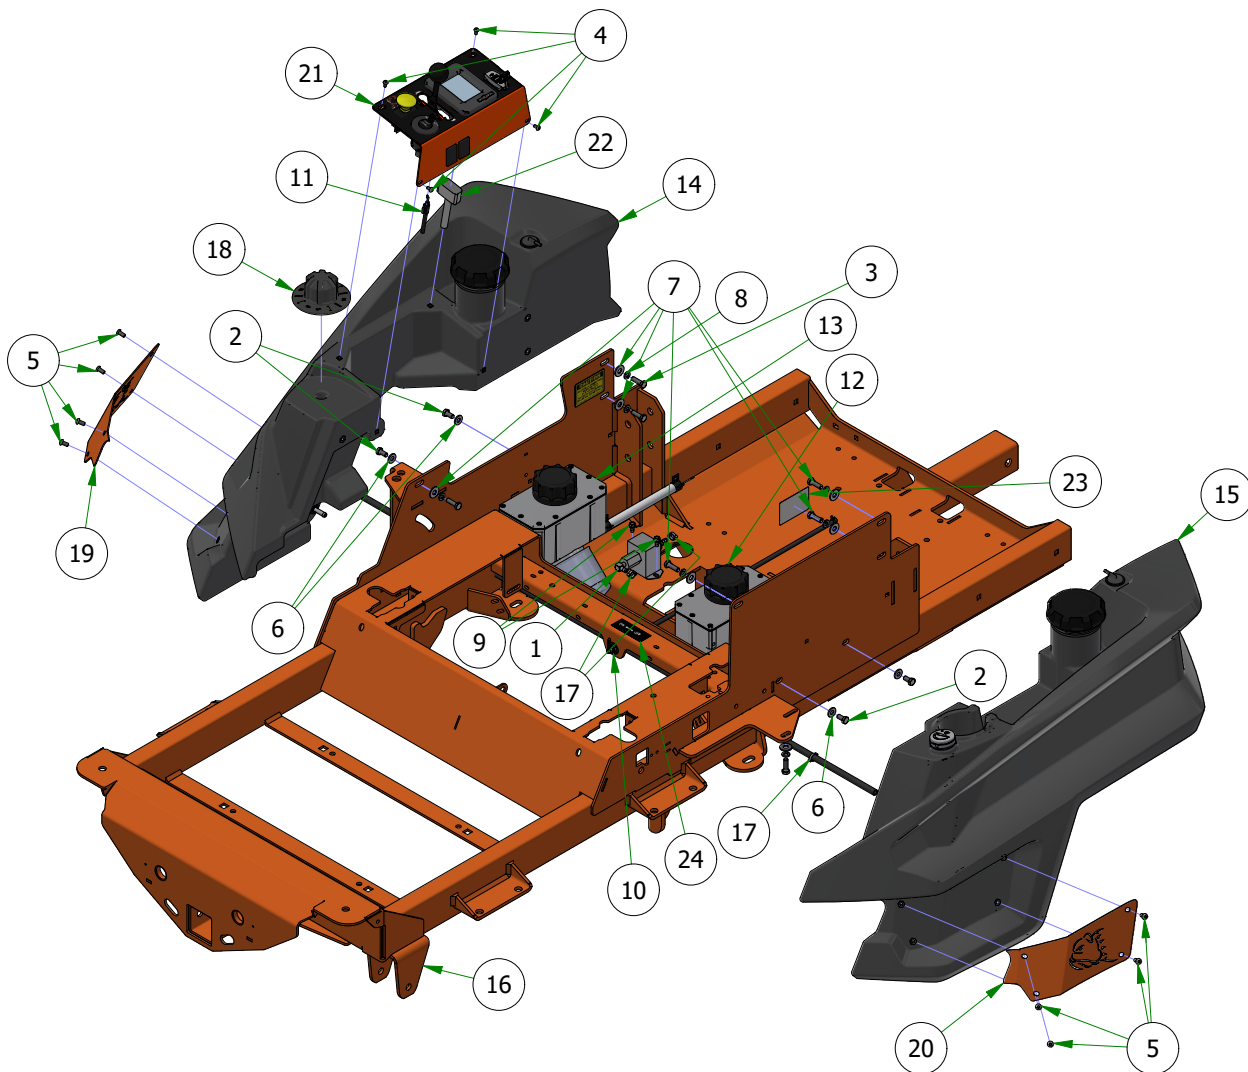

PARTS SECTION: Tanks

Parts List				Parts List			
ITEM	QTY	PART NUMBER	DESCRIPTION	ITEM	QTY	PART NUMBER	DESCRIPTION
1	1	015-9990-03	FUEL PUMP	13	1	067-8054-18	RH Rogue Hydro Tank Assy
2	4	018-0068-00	5/16-18 x 5/8 Hex Bolt	14	1	067-9950-50	2019 Right Rebel, Rogue, Renegade Fuel Tank (GAS)
3	8	018-2007-00	5/16-18 X 1 HEX CAP SCREW (GR.5) ZINC	15	1	067-9960-50	2019 Left Rebel, Rogue, Renegade Fuel Tank (GAS)
4	4	018-2010-00	10-32 X 3/8 BUTTON SOCKET CAP SCREW 18-8 STAINLESS STEEL	16	1	070-5373-19	2019 Renegade Gas Frame - Powdercoated
5	8	018-2012-00	1/4-20 X 1/2 BUTTON SOCKET CAP SCREW 18-8 STAINLESS STEEL	17	4	072-8076-00	2 EAR CLAMP 12.5mm-15mm
6	4	019-7040-00	1/4 USS FLAT WASHER (3/4 OD) ZINC	18	1	077-9001-00	2019 Deck Height Dial
7	8	019-8044-00	5/16 USS FLAT WASHER (7/8 OD) ZINC	19	1	079-3290-00	2019 Outlaw Fuel Tank Insert - Right
8	8	019-8051-00	5/16 SPLIT LOCKWASHER ZINC	20	1	079-3291-00	2019 Outlaw Fuel Tank Insert - Left
9	2	030-7041-00	1/4-20 X 1/2 HEX WASHER SLOT (F) TCS ZINC	21	1	079-3482-19	Renegade Control Panel Assembly
10	1	051-2019-29	2023 Rebel Rogue Renegade Fuel Line for Kohler	22	1	086-0012-00	2019 LCD Panel Harness-Renegade
11	1	055-8021-75	Outlaw Throttle Cable	23	2	091-1020-00	Hydraulic Decal
12	1	067-8053-18	LH Rogue Hydro Tank Assy	24	1	091-6022-00	R-Series Shut Off Valve Decal