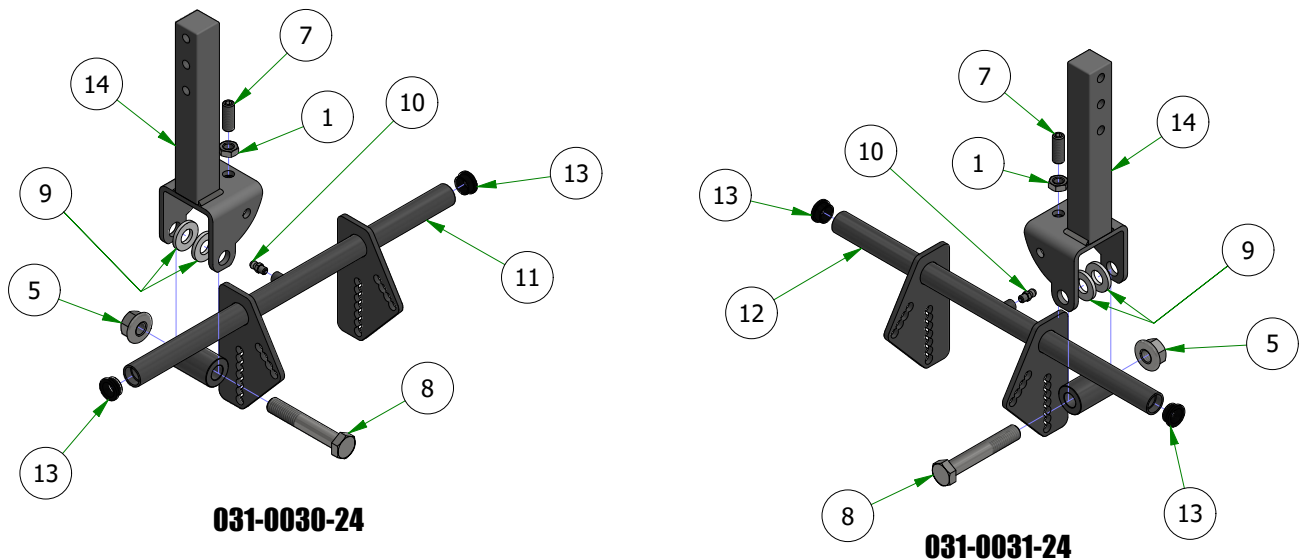

PARTS SECTION: Drive Arm Subassemblies

Parts List				Parts List			
ITEM	QTY	PART NUMBER	DESCRIPTION	ITEM	QTY	PART NUMBER	DESCRIPTION
1	2	013-0017-00	3/8-16 Half Jam Nut	12	1	031-0031-10	2019 Drive Arm Actuator left - Weldment
2	1	013-6049-00	5/16 RH Nut	13	4	031-0032-00	2019 Drive Arm Bushing
3	1	013-6050-00	5/16 LH Nut	14	2	031-0070-00	R Series Square Drive Arm Pivot
4	1	013-6051-00	3/8-24 HEX NUT ZINC YELLOW	15	1	031-9021-00	R Series Square Drive Arm LH Weldment
5	2	013-8050-00	1/2-13 NYLON INSERT FLANGE LOCKNUT ZINC	16	1	031-9022-00	R Series Square Drive Arm RH Weldment
6	2	014-9004-00	9565K52_Polyethylene Square Plug	17	1	035-0005-01	2019 Renegade Push Rod
7	2	018-0063-00	3/8-16 X 1 SOCKET SET SCREW (CUP POINT) PLAIN	18	1	035-0006-00	2019 Renegade Push Rod Adjuster
8	2	018-7016-00	1/2-13 X 3 HEX CAP SCREW (GR.5) ZINC	19	1	048-3002-00	Spherical Rod End - Outlaw
9	4	019-8054-00	.505 ID X 1.000 OD X .125 THICK FLAT WASHER NYLON	20	1	048-3003-00	Spherical Rod End - Outlaw
10	2	024-6034-00	1/4 DRIVE-TYPE STRAIGHT GREASE FITTING ZINC YELLOW)	21	2	069-4014-00	R-Series Square Drive Grip
11	1	031-0030-10	2019 Drive Arm Actuator right - Weldment