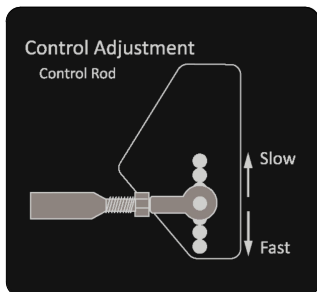

091-0506-00
61" Deck Decal

091-4038-00
Control Adj. Control Rod Decal