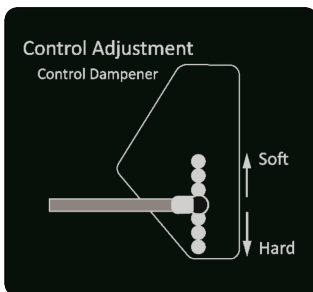

091-4032-00
2019 Renegade Pump Belt Route Decal

091-0506-00
61" Deck Decal

091-0507-00
72" Deck Decal

091-4038-00
Control Adj. Control Rod Decal

091-4039-00
Control Adj. Control Dampener Decal

091-1114-00
2018 LH/RH Steering Control Decal Roll