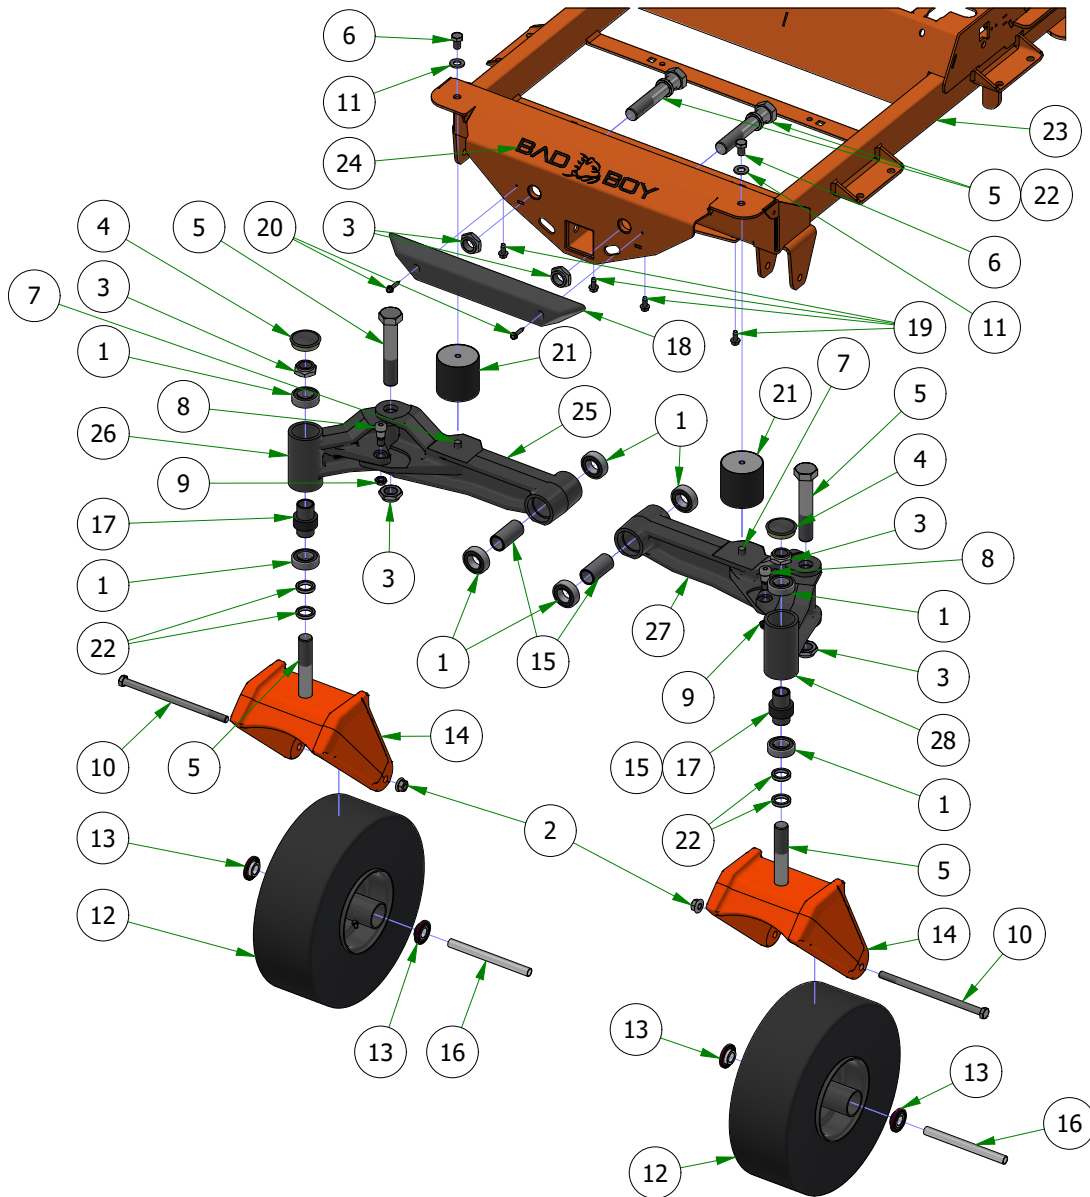

Parts List				Parts List			
ITEM	QTY	PART NUMBER	DESCRIPTION	ITEM	QTY	PART NUMBER	DESCRIPTION
1	8	010-1050-00	1641 BEARING W/2 CONTACT RUBBER SEALS	15	4	025-0003-00	2016 Front Bearing Spacer
2	2	013-8050-00	1/2-13 NYLON INSERT FLANGE LOCKNUT ZINC	16	2	025-5202-00	Front Wheel Spanner
3	6	013-9004-00	1"-14 NYLON INSERT JAM LOCKNUT ZINC	17	2	029-7050-00	Rubber Stabilizer (Front Forks) [R series]
4	2	014-2025-00	2017 Bearing Cover	18	1	029-8000-00	2017 XP BUMPER
5	6	018-0026-00	1"-14 X 5-1/2 HEX CAP SCREW (GR.8) ZINC YELLOW	19	4	030-7042-00	5/16-18 X 3/4 HEX WASHER SLOT (F) TCS ZINC
6	2	018-1055-00	1/2-13 X 3/4 HEX CAP SCREW (GR.5) ZINC	20	2	030-7047-00	1/4-14 X 1-1/4 HEX WASHER UNSLOT TEK/3 ZINC
7	2	018-2009-00	1/2-13 x 1" Stud	21	2	032-8999-00	Vibration Mount-Blue Dot
8	2	018-3001-00	5/8 X 5/8 SOCKET SHOULDER BOLT ZINC YELLOW	22	6	058-1000-00	1.02 ID X 1.38 OD X .250 THK SPACER ZINC
9	2	018-4010-00	1/2-13 NYLON INSERT JAM LOCKNUT ZINC	23	1	070-5373-19	2019 Renegade Gas Frame - Powdercoated
10	2	018-7010-00	1/2-13 X 9 HEX CAP SCREW (GR.5) ZINC	24	1	091-4063-00	Flying Bulldog Front Bumper Decal
11	2	019-5702-00	1/2 SAE FLAT WASHER (1-1/16" OD) GR.8 ZINC YELLOW	25	1	250-0032-01	INNER RH FRONT AXLE
12	2	022-0004-00	15x6-6 Tire Only	26	1	250-0032-02	OUTER FRONT ARM RH
13	4	022-7010-00	1-3/4" Bearing-Large Bore Front Rim	27	1	250-0033-01	INNER FRONT ARM LH
14	2	023-0004-20	2020 R Series Cast Front Fork	28	1	250-0033-02	CAST OUTER ARM LH