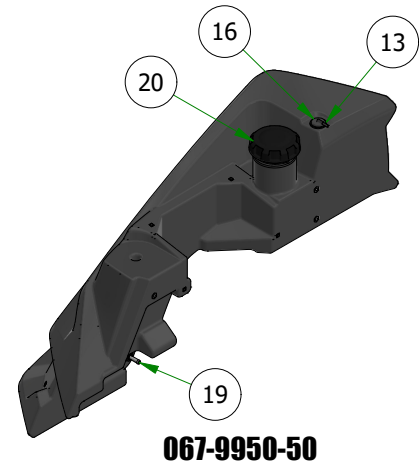

PARTS SECTION: Tank Subassemblies

Parts List				Parts List			
ITEM	QTY	PART NUMBER	DESCRIPTION	ITEM	QTY	PART NUMBER	DESCRIPTION
1	2	013-5019-00	10-24 Nylon Insert Locknut	16	2	067-6070-00	Rollover Valve
2	2	018-1040-00	Light Plug	17	1	067-8053-00	2019 Left Outlaw Gen2 Hydro Tank Suspension Only
3	2	018-5200-00	10-24 X 5/8 BS Button Head Bolt	18	1	067-8054-00	2019 Right Outlaw Gen2 Hydro Tank Suspension Only
4	2	051-8064-21	1/2 Clear Braided Hose 21"	19	2	067-9901-00	Fuel Pick-up
5	1	051-8067-22	1/4" Fuel Line Hose	20	2	067-9904-00	Fuel Cap
6	2	051-8075-26	5/16" fuel line hose	21	4	072-8066-00	1/2 Hose Clamp
7	1	055-2012-00	Universal Throttle Head - 2012	22	2	072-8068-00	5/16 Fuel Line Clamp
8	1	055-2013-00	Throttle Knob	23	2	072-8069-00	1/4 Fuel Hose Clamp
9	1	056-8058-00	PTO Switch	24	1	077-0004-00	2019 Push to Start Switch w/fob
10	2	063-8014-00	Hydraulic Filter	25	1	077-2076-00	USB Port
11	2	066-8050-22	Hydraulic Tank Cap W/Dipstick	26	1	079-3482-00	2019 Outlaw Digital Control Panel
12	1	067-4080-00	Fuel Gauge with Grommet	27	1	086-0013-00	2019 LED Display
13	2	067-6054-00	Roll Over Valve Grommet	28	1	091-4029-22	2022 Renegade (Gas) Control Panel Decal
14	1	067-6056-00	Fuel Gauge Grommet	29	1	091-4030-22	2022 Digital Display Decal
15	1	067-6058-00	3 Way Fuel Shut-Off Valve 5/16 x 5/16 x 1/4				

**NOTE 1: THIS HOSE CUT IN HALF WITH FUEL PUMP
INSTALLED BETWEEN HALVES USING HOSE
CLAMPS PART NUMBER 072-8076-00**