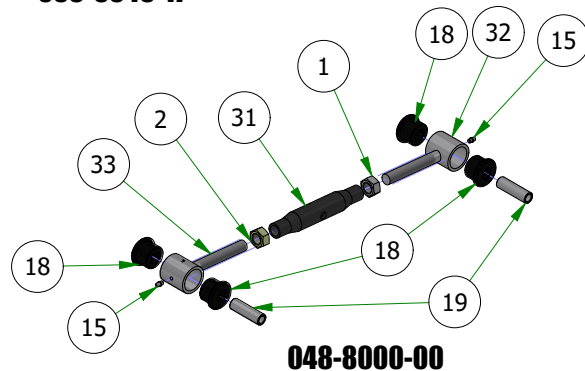

PARTS SECTION: 72" Deck

PARTS SECTION: Deck Subassemblies

Parts List				Parts List			
ITEM	QTY	PART NUMBER	DESCRIPTION	ITEM	QTY	PART NUMBER	DESCRIPTION
1	1	013-0030-00	Hex Nut M20-2.5	19	2	032-2001-00	Sleeve
2	1	013-0031-00	Hex Nut M20-2.5 Left Hand Threads Gold Plated	20	1	033-8050-00	5" Idler Pulley
3	2	013-5201-00	3/8-16 HEX SERRATED FLANGE NUT HARD/ZINC	21	1	037-4000-01	4000 Series Spindle Housing
4	2	013-5300-00	1/2-13 HEX SERRATED FLANGE NUT HARD/ZINC	22	1	037-4002-00	4000 Series Spindle Spacer
5	7	013-8049-00	5/16-18 NYLON INSERT FLANGE LOCKNUT ZINC	23	4	037-6023-00	Bearing - 6206
6	3	013-8050-00	1/2-13 NYLON INSERT FLANGE LOCKNUT ZINC	24	1	037-6026-00	Spindle Shaft
7	5	018-4703-00	5/16-18 X 1-1/4 CARRIAGE BOLT ZINC	25	2	037-8002-00	Spindle Dust Cap
8	1	018-6012-00	3/8-16 X 1-1/2 HEX CAP SCREW (GR.5) ZINC	26	1	037-9050-00	Locking Collar w/ 1/4"-20 Set Screw
9	1	018-6036-00	1/2-13 X 2-3/4 HEX CAP SCREW (GR.5) ZINC	27	1	039-2125-00	Deck Hanger
10	2	018-6037-00	1/2-13 X 2-1/4 HEX CAP SCREW (GR.5) ZINC	28	1	039-4893-00	2019 Upper Chute Bracket
11	2	018-8066-00	5/16-18 X 7/8 CARRIAGE BOLT ZINC	29	1	039-4894-00	2019 Lower Chute Bracket
12	2	019-6042-00	.360 ID X .983 OD X .120 THICK FLAT WASHER NYLON	30	1	039-6946-10	2019 Deck Belt Tensioner
13	4	019-8054-00	.505 ID X 1.000 OD X .125 THICK FLAT WASHER NYLON	31	1	048-8020-00	2024 Turnbuckle Body
14	2	022-7009-00	Ball Bearing w/Retainer, 99502H-NR, .625 Bore x 1.375 OD x .4375 Width	32	1	048-8021-00	Turnbuckle End Right-Handed Thread
15	2	024-0001-00	1/4-28 Grease Fitting	33	1	048-8022-00	Turnbuckle End Left-Handed Thread
16	1	025-5203-00	.51 ID X .75 OD X .75 LGTH SOLID SPACER ZINC	34	1	206-6018-00	2019 Chute Hanger
17	1	026-0167-00	Belt Tensioner Retainer Plate	35	1	210-6025-00	2019 Belted Chute with Logo
18	4	032-2000-00	Polyurethane Bushing				