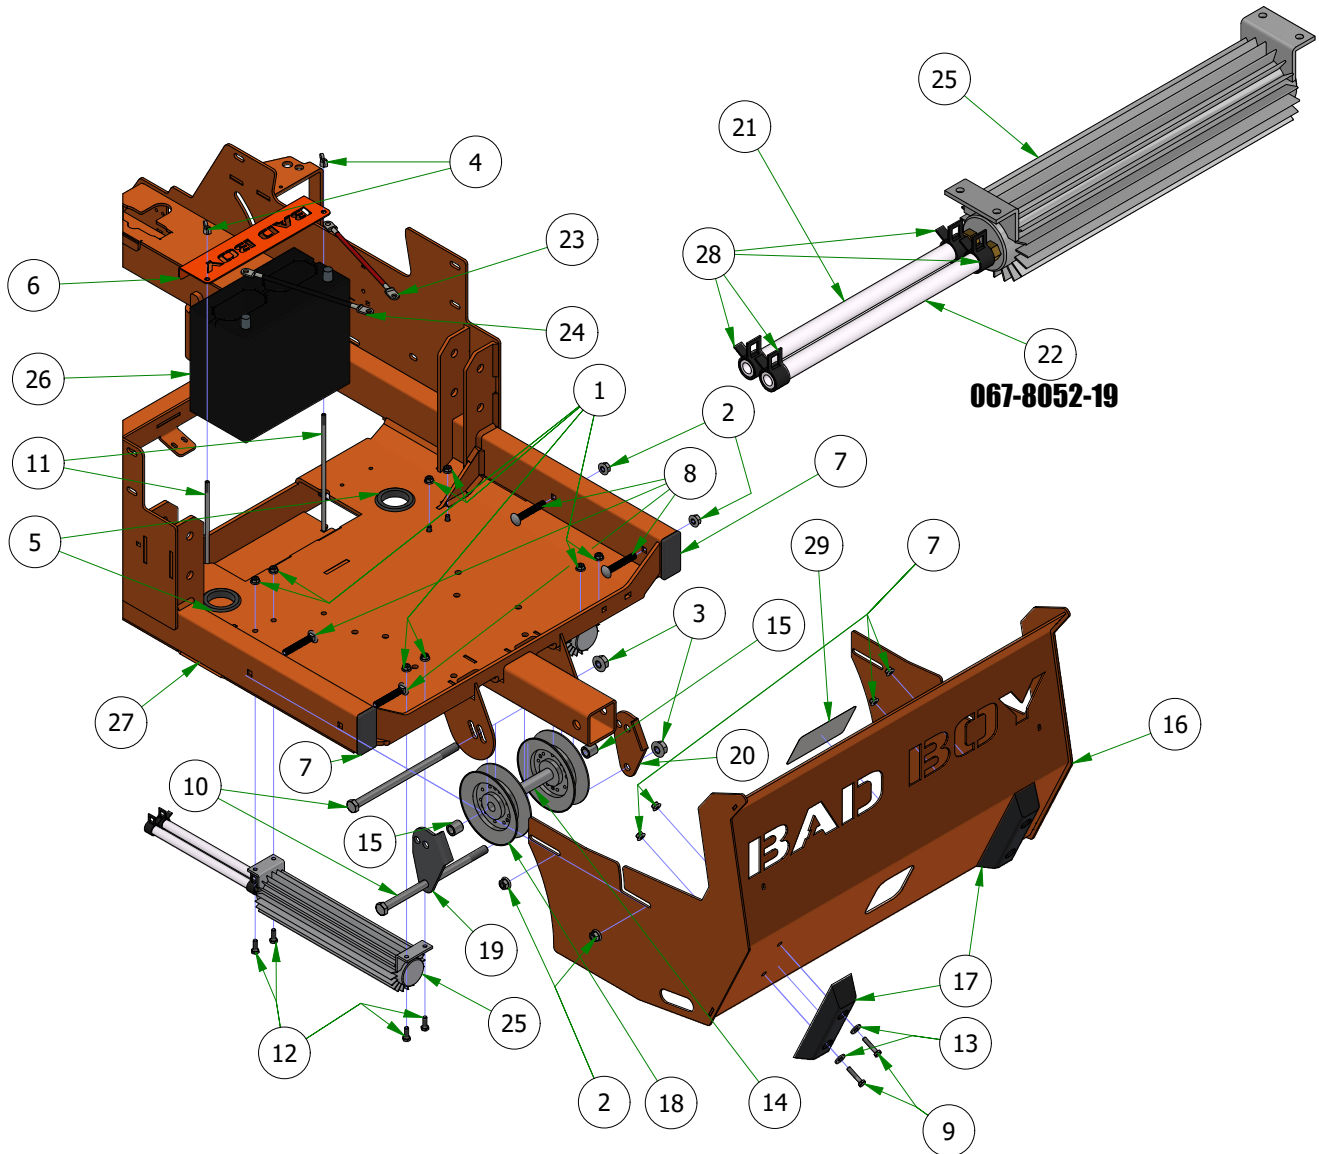

Parts List				Parts List			
ITEM	QTY	PART NUMBER	DESCRIPTION	ITEM	QTY	PART NUMBER	DESCRIPTION
1	12	013-2050-00	1/4-20 NYL INSERT FLANGE LOCKNUT ZINC	16	1	026-2224-00	2019 Horizontal Suspension Rear Cover
2	4	013-5202-00	3/8-16 NYLON INSERT FLANGE LOCKNUT (GR.F) ZINC	17	2	029-7038-00	8" Rubber Bumper
3	2	013-8050-00	1/2-13 NYLON INSERT FLANGE LOCKNUT ZINC	18	2	033-7027-00	2019 Outlaw Horizontal Rear V Pulley
4	2	013-8051-00	1/4-20 WING NUT FORGED (TYPE A) LIGHT SERIES ZINC	19	1	039-0196-00	Renegade Deck Belt Rear Keeper - Left
5	2	014-2052-00	2019 2" x .25 Rubber Grommet	20	1	039-0197-00	Renegade Deck Belt Rear Keeper-Right
6	1	014-5063-00	2019 Horizontal Battery Hold Down Cover	21	2	051-8063-14	3/8" Clear Hose - 14"
7	2	014-9003-00	1 1/2 x 3 Frame Plug	22	2	051-8063-24	3/8" Clear Hose - 24"
8	4	018-0044-00	3/8" x 2 1/2" Carriage Bolt	23	1	064-4000-00	Red Battery Cable - Diesel
9	4	018-4702-00	1/4-20 X 1-1/4 HEX CAP SCREW (GR.5) ZINC	24	1	064-4001-00	Black Battery Cable - Diesel
10	2	018-7010-00	1/2-13 X 9 HEX CAP SCREW (GR.5) ZINC	25	2	067-8052-00	2019 12" Oil Cooler With Fittings
11	2	018-8051-00	1/4-20 X 9 CARRIAGE BOLT ZINC	26	1	068-8050-00	Battery - Diesel/Renegade Models PF-516
12	8	018-8052-00	1/4-20 X 3/4 HEX CAP SCREW (GR.5) ZINC	27	1	070-5373-19	2019 Renegade Gas Frame - Powdercoated
13	4	019-7040-00	1/4 USS FLAT WASHER (3/4 OD) ZINC	28	8	072-8065-00	3/8" Hose Clamp
14	1	025-0028-00	2019 Pulley Spacer .75 x .5 x 4.375	29	1	091-4032-00	2019 Renegade Pump Belt Route Decal
15	2	025-5203-00	.51 ID X .75 OD X .75 LGTH SOLID SPACER ZINC