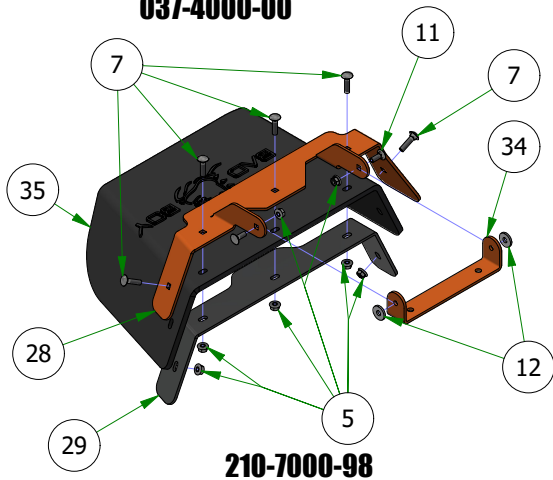

PARTS SECTION: 72" Deck

PARTS SECTION: Deck Subassemblies

Parts List				Parts List			
ITEM	QTY	PART NUMBER	DESCRIPTION	ITEM	QTY	PART NUMBER	DESCRIPTION
1	1	013-0030-00	Hex Nut M20-2.5	19	2	032-2001-00	Sleeve
2	1	013-0031-00	Hex Nut M20-2.5 Left Hand Threads Gold Plated	20	1	033-8050-00	5" Idler Pulley
3	2	013-5201-00	3/8-16 HEX SERRATED FLANGE NUT HARD/ZINC	21	1	037-4000-01	4000 Series Spindle Housing
4	2	013-5300-00	1/2-13 HEX SERRATED FLANGE NUT HARD/ZINC	22	1	037-4002-00	4000 Series Spindle Spacer
5	7	013-8049-00	5/16-18 NYLON INSERT FLANGE LOCKNUT ZINC	23	4	037-6023-00	Bearing - 6206
6	3	013-8050-00	1/2-13 NYLON INSERT FLANGE LOCKNUT ZINC	24	1	037-6026-00	Spindle Shaft
7	5	018-4703-00	5/16-18 X 1-1/4 CARRIAGE BOLT ZINC	25	2	037-8002-00	Spindle Dust Cap
8	1	018-6012-00	3/8-16 X 1-1/2 HEX CAP SCREW (GR.5) ZINC	26	1	037-9050-00	Locking Collar w/ 1/4"-20 Set Screw
9	1	018-6036-00	1/2-13 X 2-3/4 HEX CAP SCREW (GR.5) ZINC	27	1	039-2125-00	Deck Hanger
10	2	018-6037-00	1/2-13 X 2-1/4 HEX CAP SCREW (GR.5) ZINC	28	1	039-4893-00	2019 Upper Chute Bracket
11	2	018-8066-00	5/16-18 X 7/8 CARRIAGE BOLT ZINC	29	1	039-4894-00	2019 Lower Chute Bracket
12	2	019-6042-00	.360 ID X .983 OD X .120 THICK FLAT WASHER NYLON	30	1	039-6946-10	2019 Deck Belt Tensioner
13	4	019-8054-00	.505 ID X 1.000 OD X .125 THICK FLAT WASHER NYLON	31	1	048-8020-00	2024 Turnbuckle Body
14	2	022-7009-00	Ball Bearing w/Retainer, 99502H-NR, .625 Bore x 1.375 OD x .4375 Width	32	1	048-8021-00	Turnbuckle End Right-Handed Thread
15	2	024-0001-00	1/4-28 Grease Fitting	33	1	048-8022-00	Turnbuckle End Left-Handed Thread
16	1	025-5203-00	.51 ID X .75 OD X .75 LGTH SOLID SPACER ZINC	34	1	206-6018-00	2019 Chute Hanger
17	1	026-0167-00	Belt Tensioner Retainer Plate	35	1	210-6025-00	2019 Belted Chute with Logo
18	4	032-2000-00	Polyurethane Bushing				