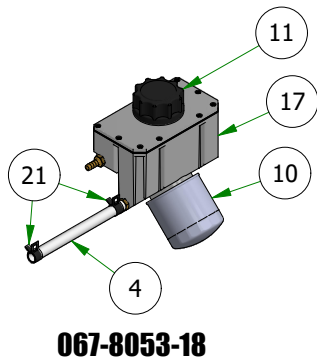

PARTS SECTION: Tank Subassemblies

Parts List				Parts List			
ITEM	QTY	PART NUMBER	DESCRIPTION	ITEM	QTY	PART NUMBER	DESCRIPTION
1	2	013-5019-00	10-24 Nylon Insert Locknut	16	2	067-6070-00	Rollover Valve
2	2	018-1040-00	Light Plug	17	1	067-8053-00	2019 Left Outlaw Gen2 Hydro Tank Suspension Only
3	2	018-5200-00	10-24 X 5/8 BS Button Head Bolt	18	1	067-8054-00	2019 Right Outlaw Gen2 Hydro Tank Suspension Only
4	2	051-8064-21	1/2 Clear Braided Hose 21"	19	2	067-9901-00	Fuel Pick-up
5	1	051-8067-22	1/4" Fuel Line Hose	20	2	067-9904-00	Fuel Cap
6	2	051-8075-26	5/16" fuel line hose	21	4	072-8066-00	1/2 Hose Clamp
7	1	055-2012-00	Universal Throttle Head - 2012	22	2	072-8068-00	5/16 Fuel Line Clamp
8	1	055-2013-00	Throttle Knob	23	2	072-8069-00	1/4 Fuel Hose Clamp
9	1	056-8058-00	PTO Switch	24	1	077-0004-00	2019 Push to Start Switch w/fob
10	2	063-8014-00	Hydraulic Filter	25	1	077-2076-00	USB Port
11	2	066-8050-22	Hydraulic Tank Cap W/Dipstick	26	1	079-3482-00	2019 Outlaw Digital Control Panel
12	1	067-4080-00	Fuel Gauge with Grommet	27	1	086-0013-00	2019 LED Display
13	2	067-6054-00	Roll Over Valve Grommet	28	1	091-4029-22	2022 Renegade (Gas) Control Panel Decal
14	1	067-6056-00	Fuel Gauge Grommet	29	1	091-4030-22	2022 Digital Display Decal
15	1	067-6058-00	3 Way Fuel Shut-Off Valve 5/16 x 5/16 x 1/4				

**NOTE 1: THIS HOSE CUT IN HALF WITH FUEL PUMP
INSTALLED BETWEEN HALVES USING HOSE
CLAMPS PART NUMBER 072-8076-00**