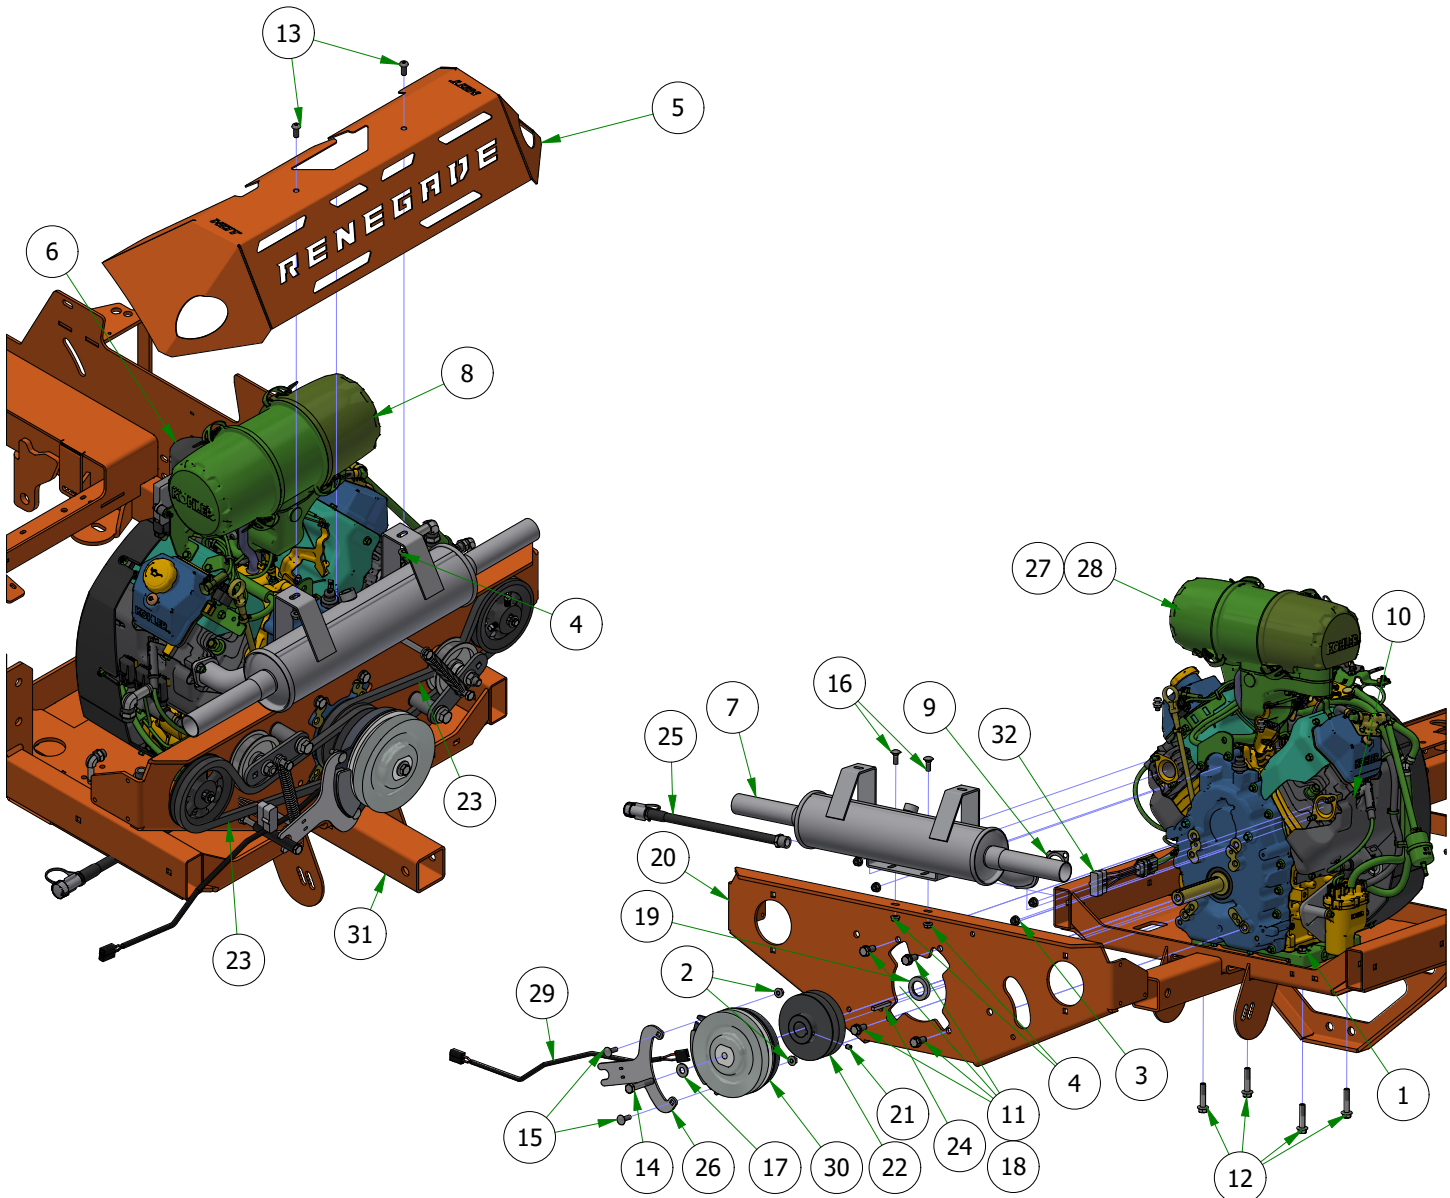

Parts List				Parts List			
ITEM	QTY	PART NUMBER	DESCRIPTION	ITEM	QTY	PART NUMBER	DESCRIPTION
1	8	013-0009-00	3/8-16 HEX FLANGE TOP LOCKNUT ZINC	17	1	019-5029-00	3/8 FLAT WASHER USS (1" OD) ZINC
2	2	013-8049-00	5/16-18 NYLON INSERT FLANGE LOCKNUT ZINC	18	4	019-8053-00	7/16 SPLIT LOCKWASHER (GR.8) ZINC YELLOW
3	4	013-8240-00	M8 Nut Connects the 015-1012-00 and the 015-8240-00	19	1	025-0076-00	Horizontal Engine Spacer
4	4	013-9002-00	5/16-18 HEX SERRATED FLANGE NUT HARD/ZINC	20	1	026-8010-00	Pump Plate - 2019 Horizontal Gas-Orange
5	1	014-5066-00	2023 Renegade Gas Muffler Cover	21	1	030-0075-00	5/16-24 X 3/8 SOCKET SET SCREW (KNURLED CUP PT) PLAIN
6	1	015-0077-04	Kohler ECV/ECH980 OIL FILTER	22	1	033-8001-00	Outlaw Renegade Double V Pulley
7	1	015-1027-00	KOHLER ECH980 MUFFLER	23	2	041-8001-00	2020 Renegade Pump Belt, 42.99"
8	1	015-9990-00	Kohler ECH980 Engine	24	1	042-5020-00	1/4 X 2 SQ MACHINERY KEY 1018 STL PLAIN
9	2	015-9990-01	ECV/ECH 980 MUFFLER GASKET	25	1	051-5409-00	Kohler 980 Oil Drain
10	2	015-9990-02	Spark Plug - Kohler ECV/ECH 980	26	1	057-5919-00	2019 Outlaw Renegade Clutch Bracket
11	4	018-0053-00	7/16-14 X 1 HEX CAP SCREW (GR.5) ZINC	27	1	063-8019-00	Canister Air Filter- Outer
12	4	018-0115-00	3/8-16x1-3/4 Gr5 Hex Flange Screw Zinc Clear	28	1	063-8020-00	Canister Air Filter- Inner
13	2	018-5007-00	5/16-18 X 3/4 BUTTON SOCKET CAP SCREW 18-8 STAINLESS STEEL	29	1	070-2000-00	Clutch Pigtail
14	1	018-5300-21	7/16-20 X 2-1/2 HEX Bolt GR 8 W/ Patch	30	1	070-5040-00	Clutch for Diesel/Vanguard
15	2	018-8065-00	5/16-18 X 1 CARRIAGE BOLT (GR.8) ZINC	31	1	070-5373-19	2019 Renegade Gas Frame - Powdercoated
16	2	018-8066-00	5/16-18 X 7/8 CARRIAGE BOLT ZINC	32	1	086-9009-00	ECH980 Wiring Harness Adapter