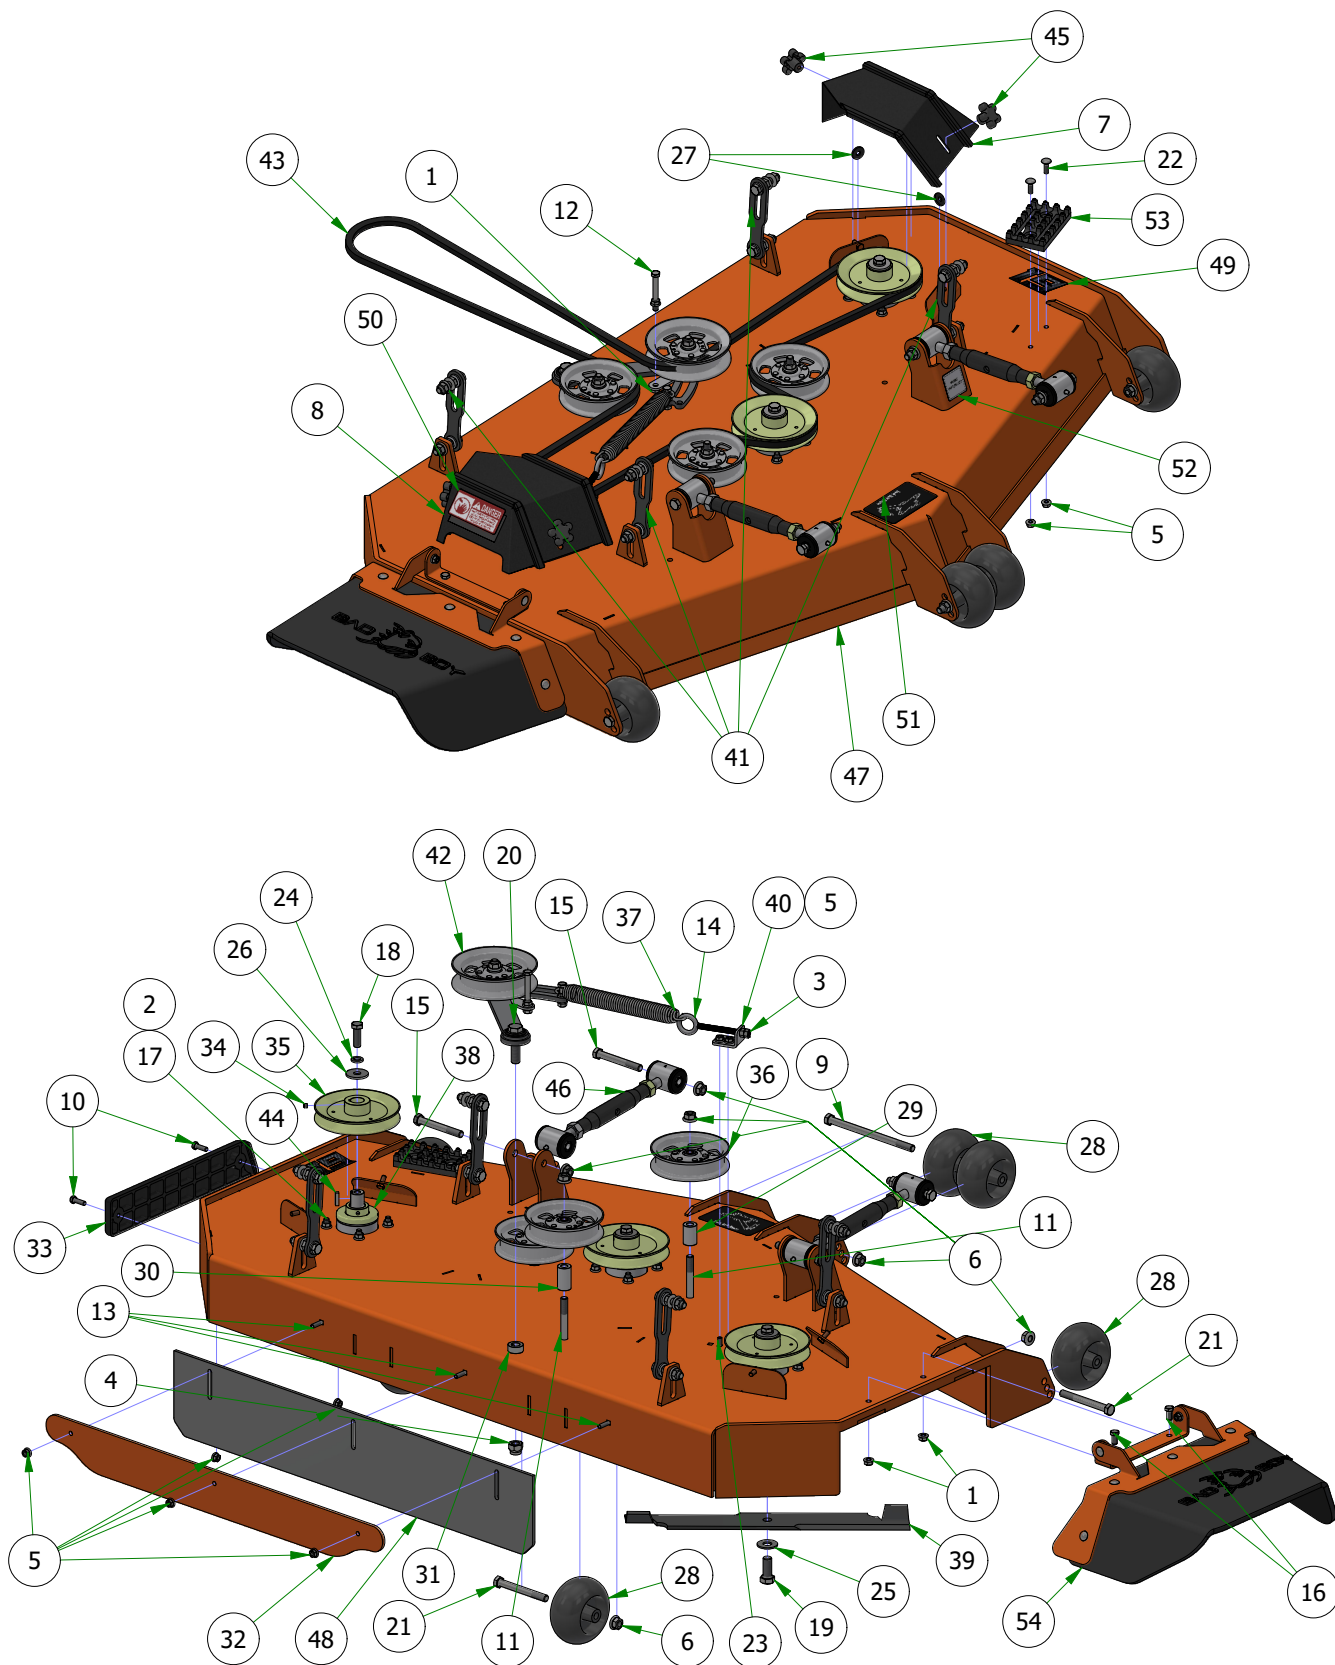

PARTS SECTION: 61" DECK

Parts List				Parts List			
ITEM	QTY	PART NUMBER	DESCRIPTION	ITEM	QTY	PART NUMBER	DESCRIPTION
1	4	013-5201-00	3/8-16 HEX SERRATED FLANGE NUT HARD/ZINC	28	6	022-1001-00	2019 Deck Wheel
2	12	013-5202-00	3/8-16 NYLON INSERT FLANGE LOCKNUT (GR.F) ZINC	29	2	025-5338-00	.502 ID X .750 OD X 1.500 Long Spacer
3	2	013-6014-00	3/8-16 HEX NUT ZINC	30	1	025-5339-00	1 3/4" Pulley Spacer
4	1	013-7021-00	5/8-11 NYLON INSERT LOCKNUT ZINC	31	1	025-7020-00	5/8 SOLID SHAFT COLLAR (W/1 SET SCREW) ZINC
5	9	013-8049-00	5/16-18 NYLON INSERT FLANGE LOCKNUT ZINC	32	1	026-0234-00	61 Bolt in Baffle Deck v2 Stripping Plate
6	12	013-8050-00	1/2-13 NYLON INSERT FLANGE LOCKNUT ZINC	33	1	029-7036-00	REVISED TRIM BUMPER_20180226
7	1	014-5052-00	2019 61" Outlaw Gen2 Pulley Cover Left	34	3	030-0050-00	5/16-24 X 1/4 SOCKET SET SCREW (CUP PT) PLAIN
8	1	014-5053-00	2019 61" Outlaw Gen2 Pulley Cover Right	35	3	033-6004-00	6 1/4" Drive Pulley
9	1	018-0046-00	1/2-13 X 8 HEX CAP SCREW GR 5 ZINC	36	3	033-7201-25	5-3/4 Idler Pulley
10	2	018-2007-00	5/16-18 X 1 HEX CAP SCREW (GR.5) ZINC	37	1	034-2030-00	2019 Outlaw Gen2 Deck Spring
11	3	018-2018-00	1/2-13 X 3-1/2 HEX FLANGE BOLT (GR.8) ZINC	38	3	037-4000-00	OUTLAW SPINDLE ASSEMBLY
12	1	018-4700-00	3/8-16 X 3 HEX CAP SCREW (GR.5) ZINC	39	3	038-6080-00	61" High Lift Fusion Blade
13	3	018-4703-00	5/16-18 X 1-1/4 CARRIAGE BOLT ZINC	40	1	039-0144-00	2019 Deck Eye Bolt Tab
14	1	018-4707-00	4" 3/8-16 Eye Bolt	41	4	039-2125-17	Deck Hanger Assembly
15	4	018-5019-00	1/2-13 X 4 HEX CAP SCREW (GR.8) ZINC YELLOW	42	1	039-6946-17	2019 Renegade Deck Idler
16	2	018-5250-00	3/8-16 X 3/4 HEX CAP SCREW (GR.5) ZINC	43	1	041-0222-00	Deck Belt for 61" Renegade
17	12	018-6012-00	3/8-16 X 1-1/2 HEX CAP SCREW (GR.5) ZINC	44	3	042-6030-00	1/4 X 1 SQ MACHINERY KEY 1018 STL PLN
18	3	018-6019-00	1/2-20 X 1-1/2 HEX CAP SCREW (GR.5) ZINC	45	4	045-6043-00	5/16" Knob
19	3	018-6020-00	5/8-18 X 1-1/2 HEX CAP SCREW (GR.8) ZINC YELLOW	46	2	048-8000-00	Turnbuckle Assembly (M20-2.5)
20	1	018-6059-00	5/8-11 X 2-1/2 HEX CAP SCREW (GR.5) ZINC	47	1	060-6151-19	2019 Sloped 61" Deck
21	4	018-7050-00	1/2-13 X 4-1/2 HEX CAP SCREW (GR.5) ZINC	48	1	084-5004-00	R Series Rubber For Deck
22	2	018-8065-00	5/16-18 X 1 CARRIAGE BOLT (GR.8) ZINC	49	1	091-0506-00	61" Deck Decal
23	2	018-8066-00	5/16-18 X 7/8 CARRIAGE BOLT ZINC	50	2	091-3012-00	Danger Decal-Spindle/Discharge
24	3	019-5007-00	1/2 SPLIT LOCKWASHER (GR.8) ZINC/YELLOW	51	1	091-4033-00	2019 Renegade Deck Belt Route Decal
25	3	019-5038-00	5/8 USS FLAT WASHER (1-3/4" OD) GR.8 ZINC YELLOW	52	1	091-8001-00	Deck Impact Patent Decal 9591803
26	3	019-6020-00	1/2 BELLEVILLE WASHER (1-5/8 OD X .140 THK) ZINC	53	1	099-7000-00	Deck Step Assembly
27	4	019-6050-00	.360 ID X .983 OD X .120 THICK FLAT WASHER NYLON BLACK	54	1	210-7000-98	2019 Outlaw Gen2 Chute Assembly

PARTS SECTION: 61" Deck