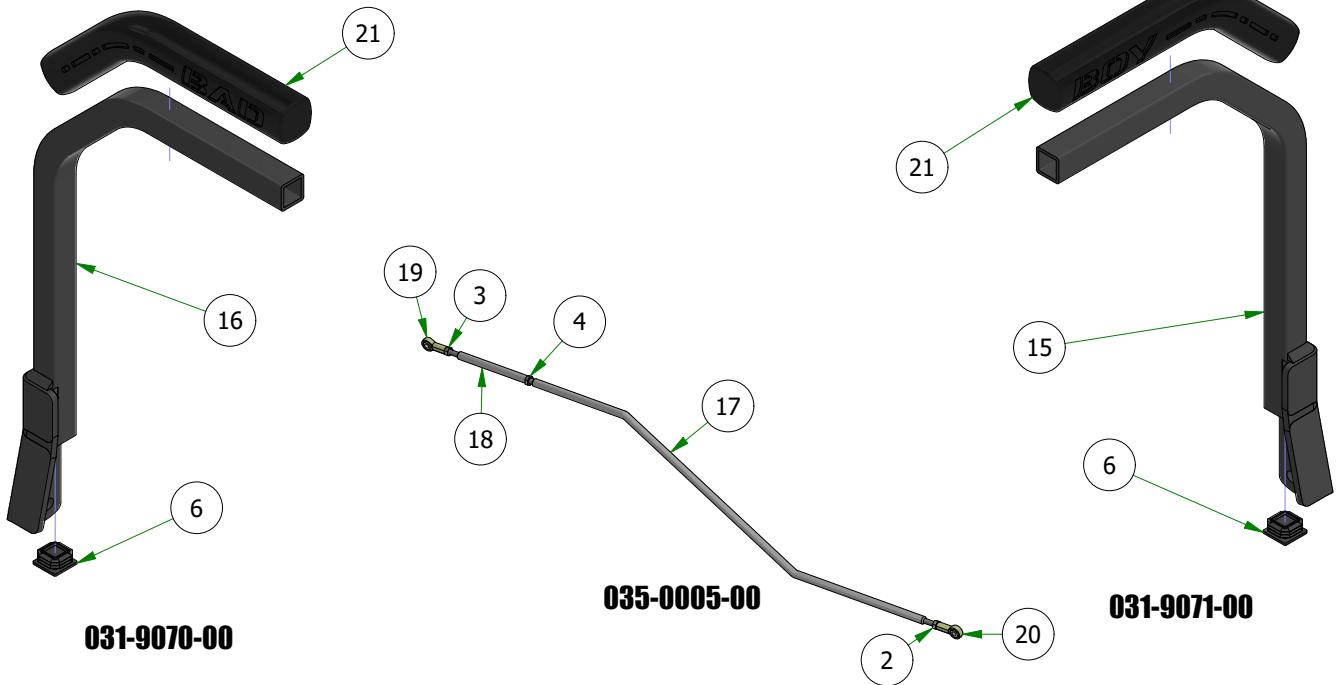

PARTS SECTION: Drive Arm Subassemblies

Parts List				Parts List			
ITEM	QTY	PART NUMBER	DESCRIPTION	ITEM	QTY	PART NUMBER	DESCRIPTION
1	2	013-0017-00	3/8-16 Half Jam Nut	12	1	031-0031-10	2019 Drive Arm Actuator left - Weldment
2	1	013-6049-00	5/16 RH Nut	13	4	031-0032-00	2019 Drive Arm Bushing
3	1	013-6050-00	5/16 LH Nut	14	2	031-0070-00	R Series Square Drive Arm Pivot
4	1	013-6051-00	3/8-24 HEX NUT ZINC YELLOW	15	1	031-9021-00	R Series Square Drive Arm LH Weldment
5	2	013-8050-00	1/2-13 NYLON INSERT FLANGE LOCKNUT ZINC	16	1	031-9022-00	R Series Square Drive Arm RH Weldment
6	2	014-9004-00	9565K52_Polyethylene Square Plug	17	1	035-0005-01	2019 Renegade Push Rod
7	2	018-0063-00	3/8-16 X 1 SOCKET SET SCREW (CUP POINT) PLAIN	18	1	035-0006-00	2019 Renegade Push Rod Adjuster
8	2	018-7016-00	1/2-13 X 3 HEX CAP SCREW (GR.5) ZINC	19	1	048-3002-00	Spherical Rod End - Outlaw
9	4	019-8054-00	.505 ID X 1.000 OD X .125 THICK FLAT WASHER NYLON	20	1	048-3003-00	Spherical Rod End - Outlaw
10	2	024-6034-00	1/4 DRIVE-TYPE STRAIGHT GREASE FITTING ZINC YELLOW)	21	2	069-4014-00	R-Series Square Drive Grip
11	1	031-0030-10	2019 Drive Arm Actuator right - Weldment