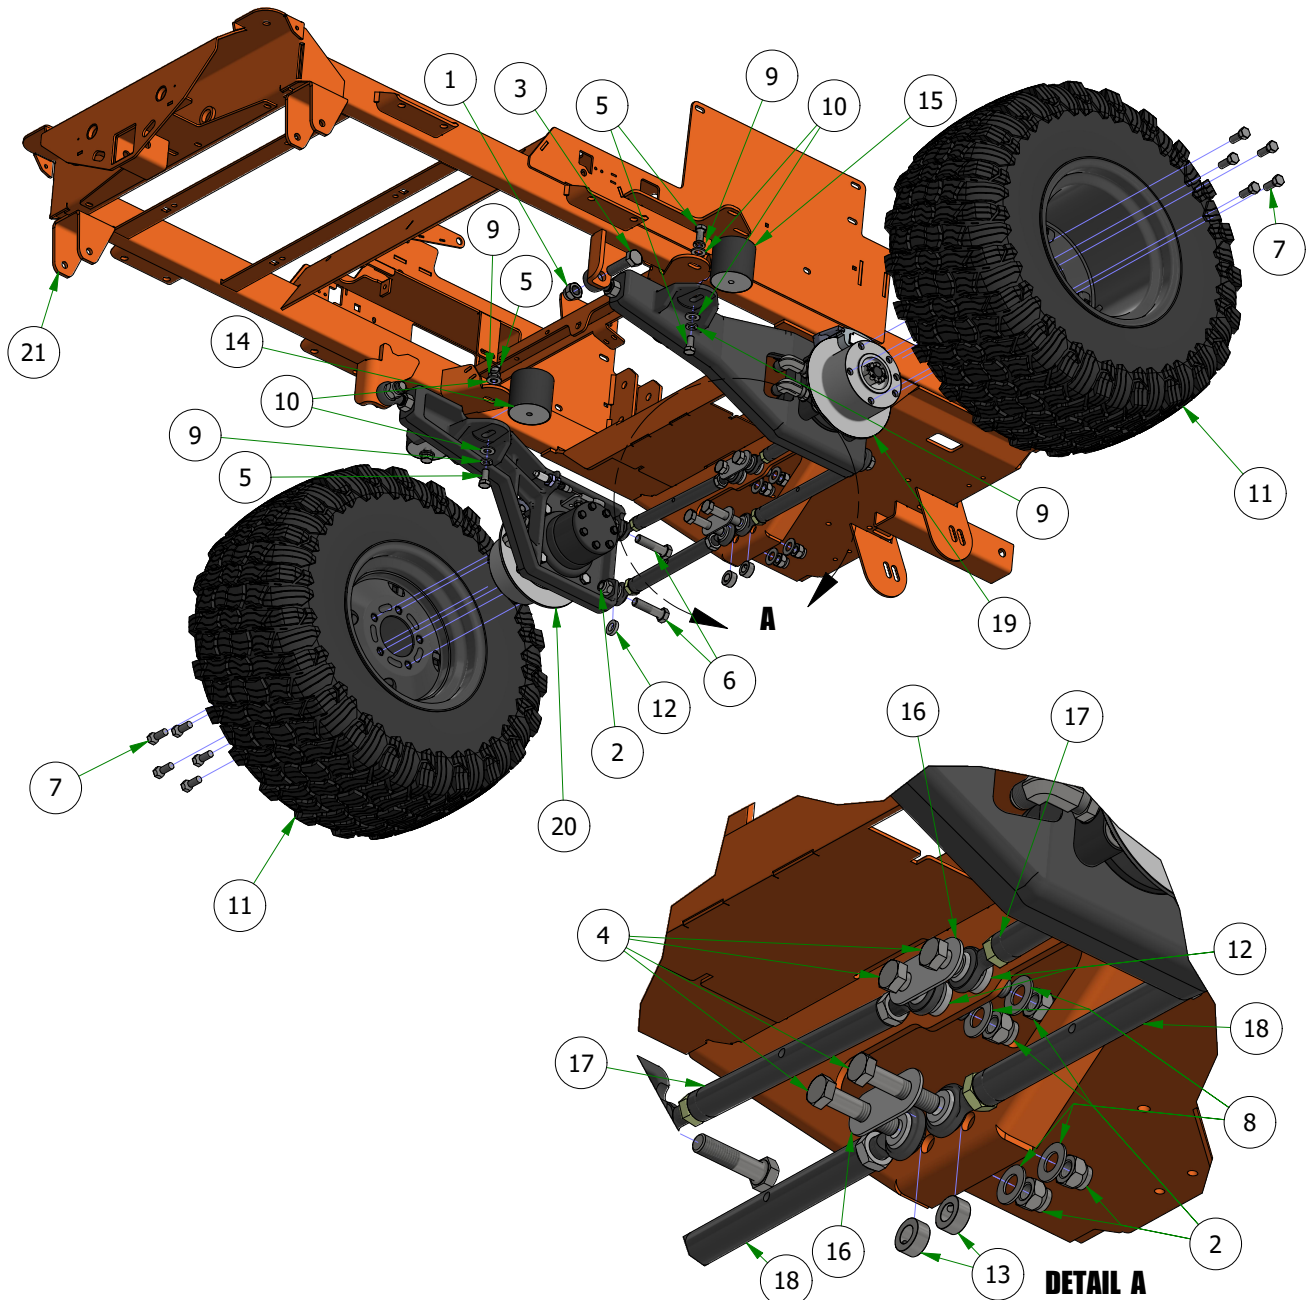

039-6950-98

050-3001-00 & 050-3003-00

039-6950-99

PARTS SECTION: Rear Suspension

Parts List				Parts List			
ITEM	QTY	PART NUMBER	DESCRIPTION	ITEM	QTY	PART NUMBER	DESCRIPTION
1	2	013-0023-00	3/4-10 NYLON INSERT LOCKNUT ZINC	12	4	025-0071-00	Spacer 1.125OD x .625 ID x .250 Length
2	8	013-7021-00	5/8-11 NYLON INSERT LOCKNUT ZINC	13	2	025-7020-00	5/8 SOLID SHAFT COLLAR (W/1 SET SCREW) ZINC
3	2	018-0045-00	3/4-10 X 2-1/2 HEX CAP SCREW (GR.5) ZINC	14	2	032-8999-00	Vibration Mount-Blue Dot
4	4	018-0049-00	5/8-11 X 2-3/4 HEX CAP SCREW (GR.5) ZINC	15	2	032-9000-00	Vibration Mount-Green Dot
5	8	018-2030-00	1/2-13 X 1 HEX CAP SCREW (GR.5) ZINC	16	2	039-2145-00	2019 Suspension Gusset Outlaw
6	4	018-6059-00	5/8-11 X 2-1/2 HEX CAP SCREW (GR.5) ZINC	17	2	048-6061-00	2019 Suspension Radius Rod Assembly
7	10	018-7033-00	1/2-20 x 60° Lug Bolts Zinc Grade 8	18	2	048-6064-00	2019 Suspension Radius Rod Assembly
8	4	019-0009-00	5/8" Flat Washer SAE Spec Grade 8	19	1	070-0001-99	2019 Renegade Trailing LH Arm Assy
9	8	019-5007-00	1/2 SPLIT LOCKWASHER (GR.8) ZINC/YELLOW	20	1	070-0002-99	2019 Renegade Trailing RH Arm Assy
10	8	019-5702-00	1/2 SAE FLAT WASHER (1-1/16" OD) GR.8 ZINC YELLOW	21	1	070-5373-19	2019 Renegade Gas Frame - Powdercoated
11	2	022-4090-00	2019 Assy-26x12-12 Reaper Turf -10.5" Rim				