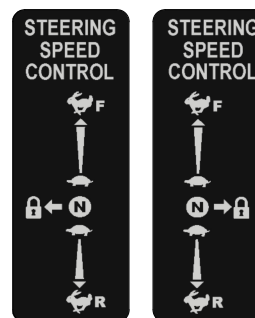

091-4032-00
2019 Renegade Pump Belt Route Decal

091-0506-00
61" Deck Decal

091-0507-00
72" Deck Decal

091-4038-00
Control Adj. Control Rod Decal

091-4039-00
Control Adj. Control Dampener Decal

091-1114-00
2018 LH/RH Steering Control Decal Roll