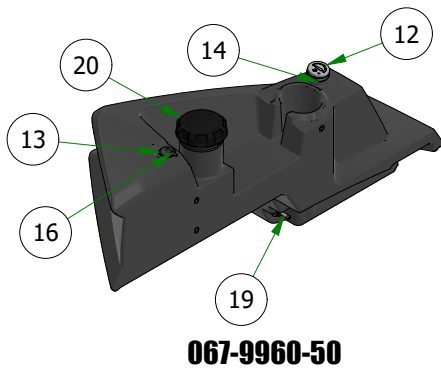

PARTS SECTION: Tank Subassemblies

Parts List				Parts List			
ITEM	QTY	PART NUMBER	DESCRIPTION	ITEM	QTY	PART NUMBER	DESCRIPTION
1	2	013-5019-00	10-24 Nylon Insert Locknut	16	2	067-6070-00	Rollover Valve
2	2	018-1040-00	Light Plug	17	1	067-8053-00	2019 Left Outlaw Gen2 Hydro Tank Suspension Only
3	2	018-5200-00	10-24 X 5/8 BS Button Head Bolt	18	1	067-8054-00	2019 Right Outlaw Gen2 Hydro Tank Suspension Only
4	2	051-8064-21	1/2 Clear Braided Hose 21"	19	2	067-9901-00	Fuel Pick-up
5	1	051-8067-22	1/4" Fuel Line Hose	20	2	067-9904-00	Fuel Cap
6	2	051-8075-26	5/16" fuel line hose	21	4	072-8066-00	1/2 Hose Clamp
7	1	055-2012-00	Universal Throttle Head - 2012	22	2	072-8068-00	5/16 Fuel Line Clamp
8	1	055-2013-00	Throttle Knob	23	2	072-8069-00	1/4 Fuel Hose Clamp
9	1	056-8058-00	PTO Switch	24	1	077-0004-00	2019 Push to Start Switch w/fob
10	2	063-8014-00	Hydraulic Filter	25	1	077-2076-00	USB Port
11	2	066-8050-22	Hydraulic Tank Cap W/Dipstick	26	1	079-3482-00	2019 Outlaw Digital Control Panel
12	1	067-4080-00	Fuel Gauge with Grommet	27	1	086-0013-00	2019 LED Display
13	2	067-6054-00	Roll Over Valve Grommet	28	1	091-4029-22	2022 Renegade (Gas) Control Panel Decal
14	1	067-6056-00	Fuel Gauge Grommet	29	1	091-4030-22	2022 Digital Display Decal
15	1	067-6058-00	3 Way Fuel Shut-Off Valve 5/16 x 5/16 x 1/4				

**NOTE 1: THIS HOSE CUT IN HALF WITH FUEL PUMP
INSTALLED BETWEEN HALVES USING HOSE
CLAMPS PART NUMBER 072-8076-00**