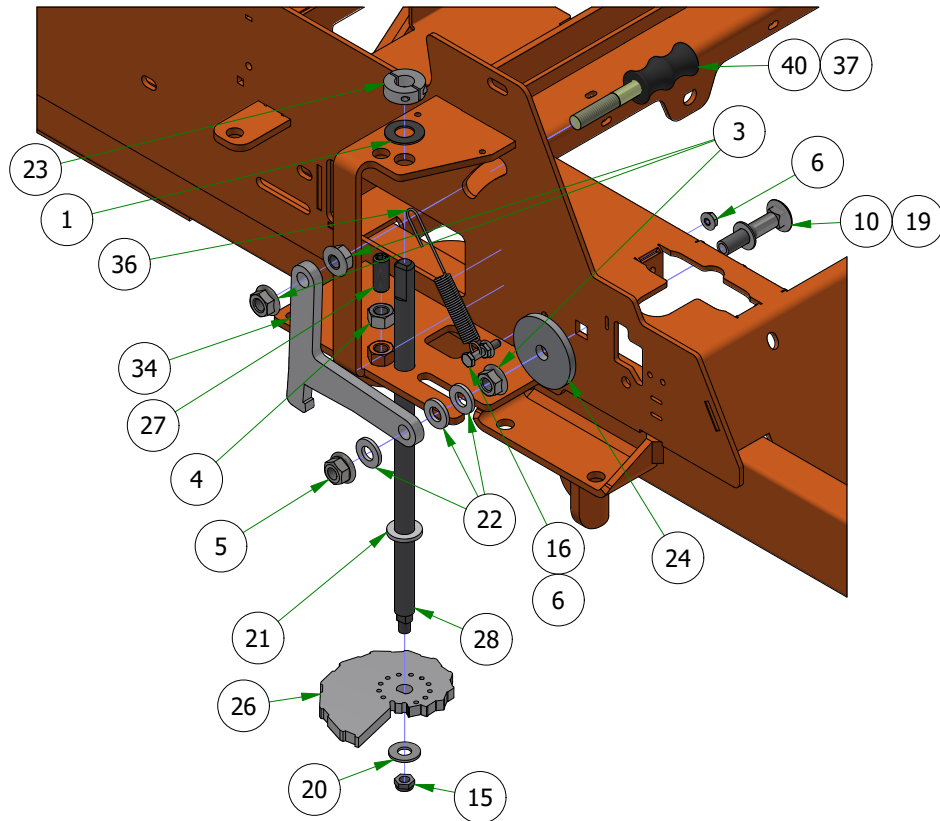

Parts List				Parts List			
ITEM	QTY	PART NUMBER	DESCRIPTION	ITEM	QTY	PART NUMBER	DESCRIPTION
1	1	013-0080-00	.625 ID x 1.250 OD x .062 THK F/W Nylon	23	1	025-0002-00	5/8" Split Collar
2	2	013-5202-00	3/8-16 NYLON INSERT FLANGE LOCKNUT (GR.F) ZINC	24	1	025-0025-00	MZ Deck Idler Spacer
3	3	013-5300-00	1/2-13 HEX SERRATED FLANGE NUT HARD/ZINC	25	1	026-0026-00	Knurled Pedal
4	1	013-7018-00	1/2-13 HEX NUT ZINC	26	1	026-1101-00	2019 Deck Height Cam
5	9	013-8050-00	1/2-13 NYLON INSERT FLANGE LOCKNUT ZINC	27	1	028-0008-00	Dial Rod Plunger
6	2	013-9001-00	1/4-20 HEX SERRATED FLANGE NUT HARD/ZINC	28	1	028-0015-00	2019 Outlaw Gen2 Dial Rod
7	2	013-9002-00	5/16-18 HEX SERRATED FLANGE NUT HARD/ZINC	29	1	028-0026-00	2019 Outlaw Actuator - Front
8	8	017-9000-00	Two Piece Pillow Block	30	1	028-0027-00	2019 Outlaw Actuator - Rear
9	4	017-9025-00	Two Piece Pillow Block Strap	31	1	028-6075-22	2019 Actuator Linkage - Right - Black
10	1	018-0043-00	2 1/2 x 1/2 Carriage Bolt	32	1	028-6076-22	2019 Actuator Linkage - Left - Black
11	2	018-2049-00	13mm Damper Ball Stud-Steering	33	1	031-0003-00	Foot Lift Upright Lever
12	2	018-2055-00	10mm Damper Ball Stud-XP Linkage	34	1	031-0125-00	2019 Outlaw Deck Travel Lock
13	4	018-3001-00	5/8 X 5/8 SOCKET SHOULDER BOLT ZINC YELLOW	35	4	032-5052-00	.627 ID X .753 OD X .500 LGTH X 1.000 FLG OD X .094 FLG THICK FLANGED BEARING OIL-IMPREG BRNZ
14	4	018-4010-00	1/2-13 NYLON INSERT JAM LOCKNUT ZINC	36	1	034-1025-00	Brake Spring
15	1	018-4011-00	3/8-24 Nylon Insert jam locknut	37	1	044-4000-00	Seat Bracket Pin
16	1	018-4702-00	1/4-20 X 1-1/4 HEX CAP SCREW (GR.5) ZINC	38	2	044-6050-00	Security Ring - PC744
17	8	018-5019-00	1/2-13 X 4 HEX CAP SCREW (GR.8) ZINC YELLOW	39	1	045-6044-00	Foot Pedal Knob 1/2-13
18	2	018-5043-00	3/8-16 X 1-1/4 CARRIAGE BOLT ZINC	40	1	069-4011-00	Travel Lock Rubber Grip
19	1	019-0007-00	.517 SQ WPTH ID X .937 OD X .060 THICK F/W PHOS/OIL	41	1	070-5373-19	2019 Renegade Gas Frame - Powdercoated
20	1	019-5029-00	3/8 FLAT WASHER USS (1" OD) ZINC	42	1	087-6100-00	250lb Gas Spring - 61" Deck
21	5	019-6017-00	.635 ID X 1.120 OD X .140 THICK FLAT WASHER NYLON	43	1	087-7200-00	300lb Gas Spring - 72" Deck
22	3	019-8054-00	.505 ID X 1.000 OD X .125 THICK FLAT WASHER NYLON