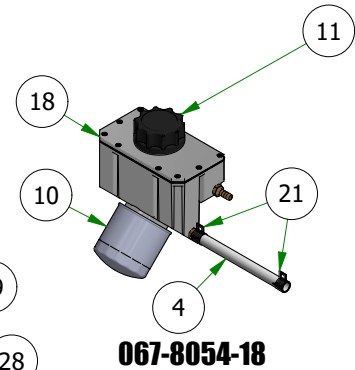

PARTS SECTION: Tank Subassemblies

Parts List				Parts List			
ITEM	QTY	PART NUMBER	DESCRIPTION	ITEM	QTY	PART NUMBER	DESCRIPTION
1	2	013-5019-00	10-24 Nylon Insert Locknut	16	2	067-6070-00	Rollover Valve
2	2	018-1040-00	Light Plug	17	1	067-8053-00	2019 Left Outlaw Gen2 Hydro Tank Suspension Only
3	2	018-5200-00	10-24 X 5/8 BS Button Head Bolt	18	1	067-8054-00	2019 Right Outlaw Gen2 Hydro Tank Suspension Only
4	2	051-8064-21	1/2 Clear Braided Hose 21"	19	2	067-9901-00	Fuel Pick-up
5	1	051-8067-22	1/4" Fuel Line Hose	20	2	067-9904-00	Fuel Cap
6	2	051-8075-26	5/16" fuel line hose	21	4	072-8066-00	1/2 Hose Clamp
7	1	055-2012-00	Universal Throttle Head - 2012	22	2	072-8068-00	5/16 Fuel Line Clamp
8	1	055-2013-00	Throttle Knob	23	2	072-8069-00	1/4 Fuel Hose Clamp
9	1	056-8058-00	PTO Switch	24	1	077-0004-00	2019 Push to Start Switch w/fob
10	2	063-8014-00	Hydraulic Filter	25	1	077-2076-00	USB Port
11	2	066-8050-22	Hydraulic Tank Cap W/Dipstick	26	1	079-3482-00	2019 Outlaw Digital Control Panel
12	1	067-4080-00	Fuel Gauge with Grommet	27	1	086-0013-00	2019 LED Display
13	2	067-6054-00	Roll Over Valve Grommet	28	1	091-4029-22	2022 Renegade (Gas) Control Panel Decal
14	1	067-6056-00	Fuel Gauge Grommet	29	1	091-4030-22	2022 Digital Display Decal
15	1	067-6058-00	3 Way Fuel Shut-Off Valve 5/16 x 5/16 x 1/4				

**NOTE 1: THIS HOSE CUT IN HALF WITH FUEL PUMP
INSTALLED BETWEEN HALVES USING HOSE
CLAMPS PART NUMBER 072-8076-00**