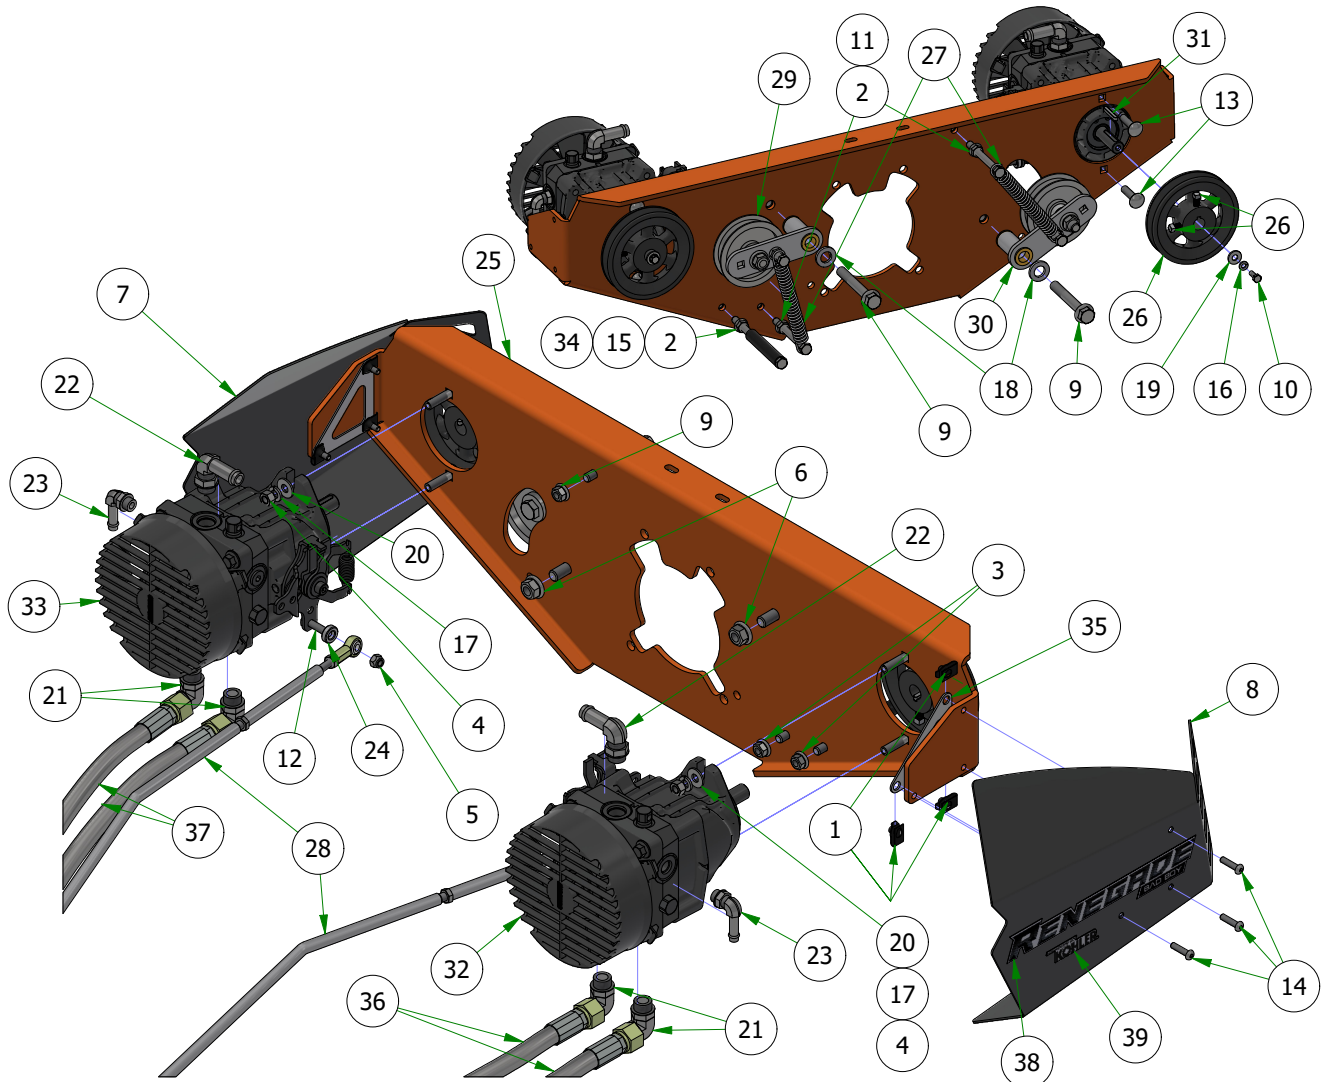

Parts List				Parts List			
ITEM	QTY	PART NUMBER	DESCRIPTION	ITEM	QTY	PART NUMBER	DESCRIPTION
1	6	013-0054-00	1/4-20 Cage Nut	21	4	024-2052-00	2019 Outlaw 90 Degree Pump Fitting #6801-10-08
2	3	013-5201-00	3/8-16 HEX SERRATED FLANGE NUT HARD/ZINC	22	2	024-5002-00	90 Degree Fitting, 1/2 x 3/4, 4601-8-8
3	3	013-5202-00	3/8-16 NYLON INSERT FLANGE LOCKNUT (GR.F) ZINC	23	2	024-5206-00	90 Degree Fitting, 3/8 s 9/16
4	4	013-6014-00	3/8-16 HEX NUT ZINC	24	2	025-2001-00	ACS Spacer 3/4x3/8x1/4
5	2	013-8047-00	5/16-18 NYL INS L/N ZC	25	1	026-8010-00	Pump Plate - 2019 Horizontal Gas-Orange
6	2	013-8050-00	1/2-13 NYLON INSERT FLANGE LOCKNUT ZINC	26	2	033-5011-00	5" PUMP PULLEY W/ SET SCREW
7	1	014-5060-22	2019 Horizontal Pump Cover - Right - Black	27	2	034-9000-00	ZT and ACS Handle Spring
8	1	014-5061-22	2019 Horizontal Pump Cover - Left - Black	28	2	035-0005-00	2019 Renegade Push Rod Assembly
9	2	018-0010-00	1/2-13 X 90MM HEX FLANGE BOLT W/SHOULDER (GR.8) ZINC	29	1	039-6950-98	2019 Renegade Belt Tensioner LH
10	2	018-0024-00	M6-1.0 X 16MM DIN 933 HEX TAP BOLT (CL 8.8) ZINC	30	1	039-6950-99	2019 Renegade Pump Belt Tensioner RH
11	2	018-1010-00	3/8-16 X 3-1/2 HEX CAP SCREW (GR.5) ZINC	31	2	042-5013-00	5MM X 36MM SQ MACHINERY KEY C1018 ROUNDED ENDS
12	2	018-2006-00	5/16-18 X 1-1/4 HEX C/S (GR.5) ZC	32	1	050-3001-00	2019 Rogue/Renegade Left Pump 16cc
13	4	018-4706-00	3/8-16 X 1-1/2 CARRIAGE BOLT ZINC	33	1	050-3003-00	2019 Outlaw Renegade Right Pump 16cc
14	6	018-6014-00	1/4-20 x 1" BS C/S 18-8 SS	34	1	051-8076-00	3/8 hose 4" long
15	1	018-7060-00	3/8-16 X 5-1/2 HEX CAP SCREW (GR.5) ZINC	35	2	057-5915-00	Pump Plate Clip Nut Holder
16	2	019-4008-00	1/4 SPLIT LOCKWASHER ZINC	36	1	070-0001-99	2019 Renegade Trailing LH Arm Assy
17	4	019-5037-00	3/8 SPLIT LOCKWASHER ZINC	37	1	070-0002-99	2019 Renegade Trailing RH Arm Assy
18	2	019-6017-00	.635 ID X 1.120 OD X .140 THICK FLAT WASHER NYLON	38	2	091-0517-00	Renegade Back Plate Decal
19	2	019-7040-00	1/4 USS FLAT WASHER (3/4 OD) ZINC	39	2	091-4004-22	2022 Powered By Kohler Decal
20	4	019-8044-00	5/16 USS FLAT WASHER (7/8 OD) ZINC