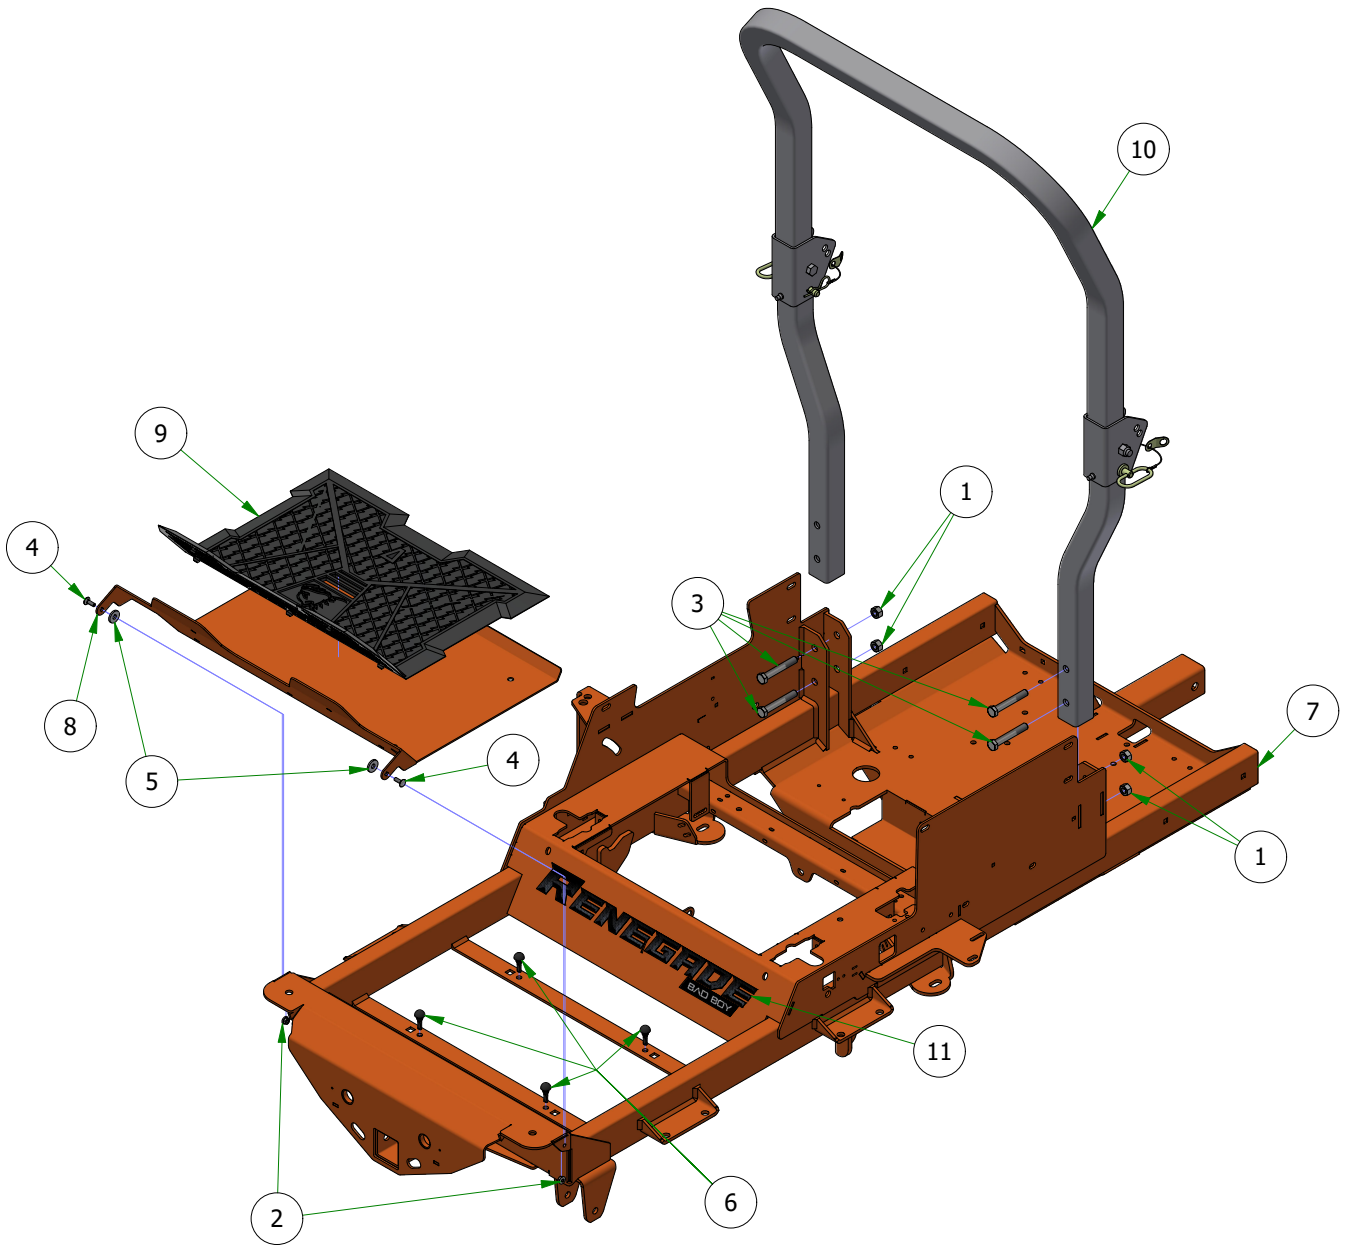

PARTS SECTION: Floorboard & ROPS

Parts List				Parts List			
ITEM	QTY	PART NUMBER	DESCRIPTION	ITEM	QTY	PART NUMBER	DESCRIPTION
1	4	013-0005-00	1/2-13 HEX 2-WAY REVERSIBLE CENTER LOCKNUT Grade B ZINC	7	1	070-5373-19	2019 Renegade Gas Frame - Powdercoated
2	2	013-2050-00	1/4-20 NYL INSERT FLANGE LOCKNUT ZINC	8	1	079-3456-00	2024 R-Series Floorboard
3	4	018-0050-00	1/2-13 X 3-1/4 HEX CAP SCREW (GR.5) ZINC	9	1	081-2024-00	24 R-Series Floorboard Matt v2
4	2	018-8040-00	1/4-20 X 3/4 CARRIAGE BOLT ZINC	10	1	089-0006-00	2019 2X2 Folding ROPS
5	2	019-6042-00	.360 ID X .983 OD X .120 THICK FLAT WASHER NYLON	11	1	091-0518-00	Renegade Front Cover Decal
6	4	029-4011-00	2023 Floor Board Rubber Bumper