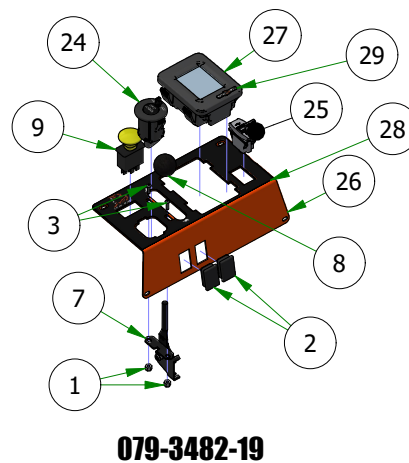

PARTS SECTION: Tank Subassemblies

Parts List				Parts List			
ITEM	QTY	PART NUMBER	DESCRIPTION	ITEM	QTY	PART NUMBER	DESCRIPTION
1	2	013-5019-00	10-24 Nylon Insert Locknut	16	2	067-6070-00	Rollover Valve
2	2	018-1040-00	Light Plug	17	1	067-8053-00	2019 Left Outlaw Gen2 Hydro Tank Suspension Only
3	2	018-5200-00	10-24 X 5/8 BS Button Head Bolt	18	1	067-8054-00	2019 Right Outlaw Gen2 Hydro Tank Suspension Only
4	2	051-8064-21	1/2 Clear Braided Hose 21"	19	2	067-9901-00	Fuel Pick-up
5	1	051-8067-22	1/4" Fuel Line Hose	20	2	067-9904-00	Fuel Cap
6	2	051-8075-26	5/16" fuel line hose	21	4	072-8066-00	1/2 Hose Clamp
7	1	055-2012-00	Universal Throttle Head - 2012	22	2	072-8068-00	5/16 Fuel Line Clamp
8	1	055-2013-00	Throttle Knob	23	2	072-8069-00	1/4 Fuel Hose Clamp
9	1	056-8058-00	PTO Switch	24	1	077-0004-00	2019 Push to Start Switch w/fob
10	2	063-8014-00	Hydraulic Filter	25	1	077-2076-00	USB Port
11	2	066-8050-22	Hydraulic Tank Cap W/Dipstick	26	1	079-3482-00	2019 Outlaw Digital Control Panel
12	1	067-4080-00	Fuel Gauge with Grommet	27	1	086-0013-00	2019 LED Display
13	2	067-6054-00	Roll Over Valve Grommet	28	1	091-4029-22	2022 Renegade (Gas) Control Panel Decal
14	1	067-6056-00	Fuel Gauge Grommet	29	1	091-4030-22	2022 Digital Display Decal
15	1	067-6058-00	3 Way Fuel Shut-Off Valve 5/16 x 5/16 x 1/4				

**NOTE 1: THIS HOSE CUT IN HALF WITH FUEL PUMP
INSTALLED BETWEEN HALVES USING HOSE
CLAMPS PART NUMBER 072-8076-00**