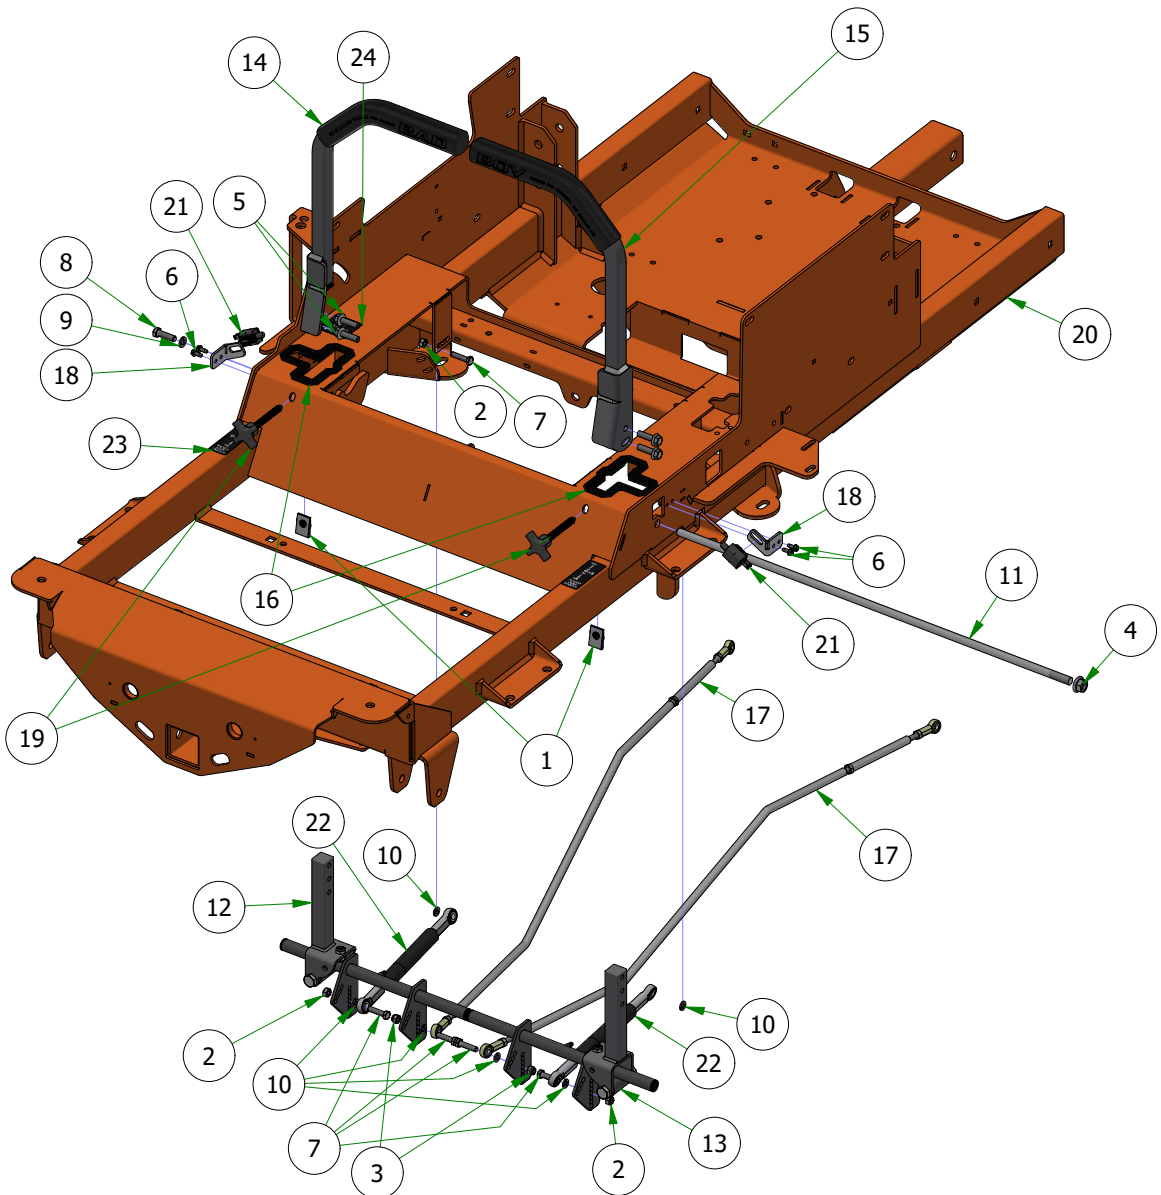

PARTS SECTION: Steering

Parts List				Parts List			
ITEM	QTY	PART NUMBER	DESCRIPTION	ITEM	QTY	PART NUMBER	DESCRIPTION
1	2	013-0021-00	Extruded Nut 3/8"-16 3/4" Hole Center With Patch	13	1	031-0031-24	R Series Square Drive Arm Actuator LH Assembly
2	4	013-8043-00	5/16-18 HEX NUT ZINC	14	1	031-9070-00	R Series Square Drive Arm RH Assembly
3	2	013-8047-00	5/16-18 NYL INS L/N ZC	15	1	031-9071-00	R Series Square Drive Arm LH Assembly
4	1	013-8050-00	1/2-13 NYLON INSERT FLANGE LOCKNUT ZINC	16	2	032-0002-00	Snap-in Drive Arm Bushing
5	4	018-0078-00	3/8-16 X 1 1/4 HEX WASHER UNSLOT MACHINE SCREW ZINC GR5	17	2	035-0005-00	2019 Renegade Push Rod Assembly
6	4	018-1080-00	12-24 X 1/2 HEX WASHER UNSLOT F TCS ZINC	18	2	039-2163-00	Push In Arm Safety Switch R Series Bracket
7	6	018-2006-00	5/16-18 X 1-1/4 HEX C/S (GR.5) ZC	19	2	057-5800-00	Speed Limiting Knob 3/8-16X 3"
8	1	018-5040-00	3/8-16 X 1-1/4 HEX CAP SCREW (GR.5) ZINC	20	1	070-5373-19	2019 Renegade Gas Frame - Powdercoated
9	1	019-5037-00	3/8 SPLIT LOCKWASHER ZINC	21	2	077-8075-00	Rail Mount Safety Switch
10	6	019-8051-00	5/16 SPLIT LOCKWASHER ZINC	22	2	087-0002-00	2019 SROID Damper With Spherical Rod Ends
11	1	028-0051-00	2019 Steering Actuator Rod	23	1	091-1114-00	2018 LH/RH Steering Control Decal Roll
12	1	031-0030-24	R Series Square Drive Arm Actuator RH Assembly	24	1	091-4037-00	2019 Deck Release Decal