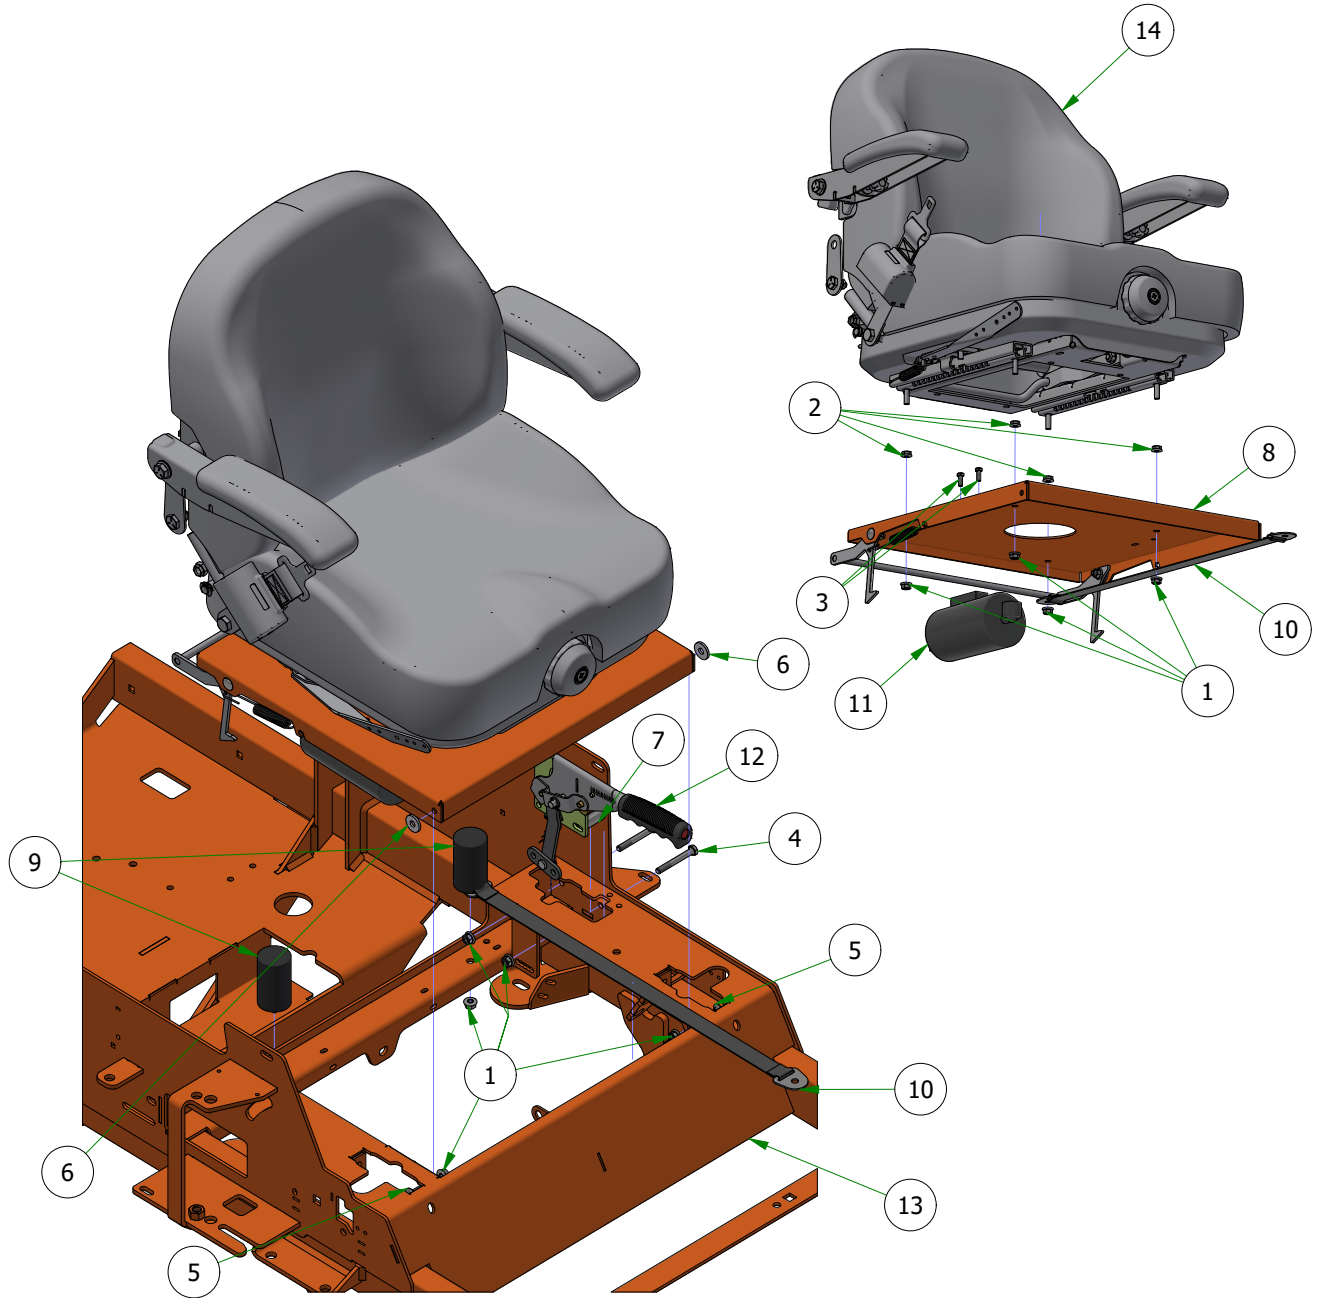

PARTS SECTION: Seat & Brake

Parts List				Parts List			
ITEM	QTY	PART NUMBER	DESCRIPTION	ITEM	QTY	PART NUMBER	DESCRIPTION
1	10	013-8049-00	5/16-18 NYLON INSERT FLANGE LOCKNUT ZINC	8	1	026-2019-21	R-SERIES SEAT PLATE ASSEMBLY
2	4	013-9002-00	5/16-18 HEX SERRATED FLANGE NUT HARD/ZINC	9	2	032-0001-00	2019 Bad Boy X Cylindrical Seat Mount
3	2	018-0024-00	M6-1.0 X 16MM DIN 933 HEX TAP BOLT (CL 8.8) ZINC	10	1	064-8083-00	Seat Strap with Buckles
4	2	018-5344-00	5/16-18 X 2-1/2 HEX CAP SCREW (GR.5) ZINC	11	1	067-0020-19	2019 Outlaw EPA Cannister Assembly
5	2	018-8065-00	5/16-18 X 1 CARRIAGE BOLT (GR.8) ZINC	12	1	069-0001-00	2019 Brake Handle Assembly
6	2	019-6042-00	.360 ID X .983 OD X .120 THICK FLAT WASHER NYLON	13	1	070-5373-19	2019 Renegade Gas Frame - Powdercoated
7	2	025-0027-00	.380 ID X .625 OD X 1.500 LGTH 2019 OUTLAW BRAKE HANDLE SPACER ZINC	14	1	071-6065-25	2025 Seats Inc Suspension