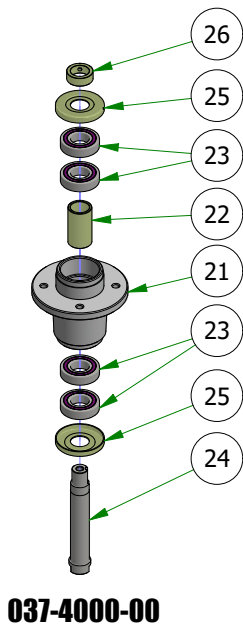

PARTS SECTION: 72" Deck

PARTS SECTION: Deck Subassemblies

Parts List				Parts List			
ITEM	QTY	PART NUMBER	DESCRIPTION	ITEM	QTY	PART NUMBER	DESCRIPTION
1	1	013-0030-00	Hex Nut M20-2.5	19	2	032-2001-00	Sleeve
2	1	013-0031-00	Hex Nut M20-2.5 Left Hand Threads Gold Plated	20	1	033-8050-00	5" Idler Pulley
3	2	013-5201-00	3/8-16 HEX SERRATED FLANGE NUT HARD/ZINC	21	1	037-4000-01	4000 Series Spindle Housing
4	2	013-5300-00	1/2-13 HEX SERRATED FLANGE NUT HARD/ZINC	22	1	037-4002-00	4000 Series Spindle Spacer
5	7	013-8049-00	5/16-18 NYLON INSERT FLANGE LOCKNUT ZINC	23	4	037-6023-00	Bearing - 6206
6	3	013-8050-00	1/2-13 NYLON INSERT FLANGE LOCKNUT ZINC	24	1	037-6026-00	Spindle Shaft
7	5	018-4703-00	5/16-18 X 1-1/4 CARRIAGE BOLT ZINC	25	2	037-8002-00	Spindle Dust Cap
8	1	018-6012-00	3/8-16 X 1-1/2 HEX CAP SCREW (GR.5) ZINC	26	1	037-9050-00	Locking Collar w/ 1/4"-20 Set Screw
9	1	018-6036-00	1/2-13 X 2-3/4 HEX CAP SCREW (GR.5) ZINC	27	1	039-2125-00	Deck Hanger
10	2	018-6037-00	1/2-13 X 2-1/4 HEX CAP SCREW (GR.5) ZINC	28	1	039-4893-00	2019 Upper Chute Bracket
11	2	018-8066-00	5/16-18 X 7/8 CARRIAGE BOLT ZINC	29	1	039-4894-00	2019 Lower Chute Bracket
12	2	019-6042-00	.360 ID X .983 OD X .120 THICK FLAT WASHER NYLON	30	1	039-6946-10	2019 Deck Belt Tensioner
13	4	019-8054-00	.505 ID X 1.000 OD X .125 THICK FLAT WASHER NYLON	31	1	048-8020-00	2024 Turnbuckle Body
14	2	022-7009-00	Ball Bearing w/Retainer, 99502H-NR, .625 Bore x 1.375 OD x .4375 Width	32	1	048-8021-00	Turnbuckle End Right-Handed Thread
15	2	024-0001-00	1/4-28 Grease Fitting	33	1	048-8022-00	Turnbuckle End Left-Handed Thread
16	1	025-5203-00	.51 ID X .75 OD X .75 LGTH SOLID SPACER ZINC	34	1	206-6018-00	2019 Chute Hanger
17	1	026-0167-00	Belt Tensioner Retainer Plate	35	1	210-6025-00	2019 Belted Chute with Logo
18	4	032-2000-00	Polyurethane Bushing				