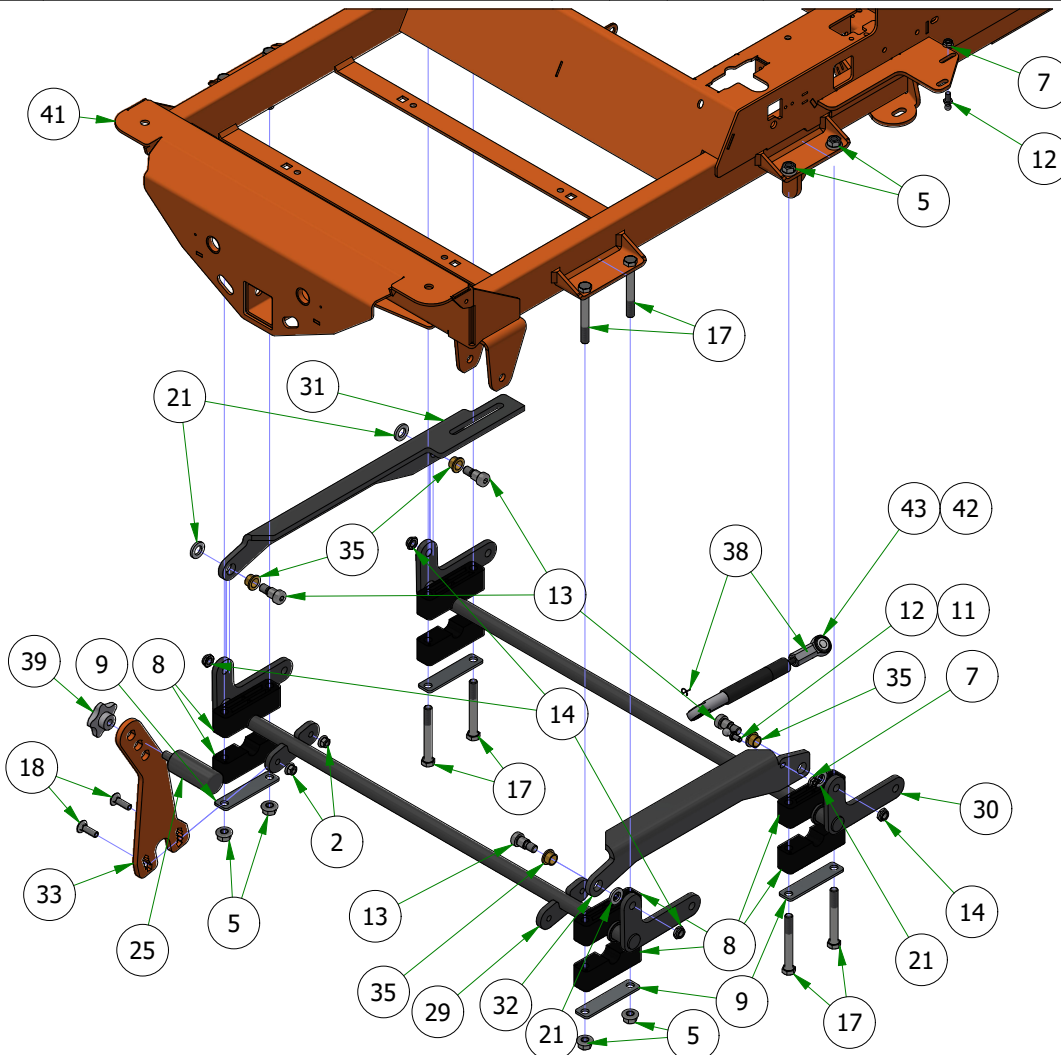

Parts List				Parts List			
ITEM	QTY	PART NUMBER	DESCRIPTION	ITEM	QTY	PART NUMBER	DESCRIPTION
1	1	013-0080-00	.625 ID x 1.250 OD x .062 THK F/W Nylon	23	1	025-0002-00	5/8" Split Collar
2	2	013-5202-00	3/8-16 NYLON INSERT FLANGE LOCKNUT (GR.F) ZINC	24	1	025-0025-00	MZ Deck Idler Spacer
3	3	013-5300-00	1/2-13 HEX SERRATED FLANGE NUT HARD/ZINC	25	1	026-0026-00	Knurled Pedal
4	1	013-7018-00	1/2-13 HEX NUT ZINC	26	1	026-1101-00	2019 Deck Height Cam
5	9	013-8050-00	1/2-13 NYLON INSERT FLANGE LOCKNUT ZINC	27	1	028-0008-00	Dial Rod Plunger
6	2	013-9001-00	1/4-20 HEX SERRATED FLANGE NUT HARD/ZINC	28	1	028-0015-00	2019 Outlaw Gen2 Dial Rod
7	2	013-9002-00	5/16-18 HEX SERRATED FLANGE NUT HARD/ZINC	29	1	028-0026-00	2019 Outlaw Actuator - Front
8	8	017-9000-00	Two Piece Pillow Block	30	1	028-0027-00	2019 Outlaw Actuator - Rear
9	4	017-9025-00	Two Piece Pillow Block Strap	31	1	028-6075-22	2019 Actuator Linkage - Right - Black
10	1	018-0043-00	2 1/2 x 1/2 Carriage Bolt	32	1	028-6076-22	2019 Actuator Linkage - Left - Black
11	2	018-2049-00	13mm Damper Ball Stud-Steering	33	1	031-0003-00	Foot Lift Upright Lever
12	2	018-2055-00	10mm Damper Ball Stud-XP Linkage	34	1	031-0125-00	2019 Outlaw Deck Travel Lock
13	4	018-3001-00	5/8 X 5/8 SOCKET SHOULDER BOLT ZINC YELLOW	35	4	032-5052-00	.627 ID X .753 OD X .500 LGTH X 1.000 FLG OD X .094 FLG THICK FLANGED BEARING OIL-IMPREG BRNZ
14	4	018-4010-00	1/2-13 NYLON INSERT JAM LOCKNUT ZINC	36	1	034-1025-00	Brake Spring
15	1	018-4011-00	3/8-24 Nylon Insert jam locknut	37	1	044-4000-00	Seat Bracket Pin
16	1	018-4702-00	1/4-20 X 1-1/4 HEX CAP SCREW (GR.5) ZINC	38	2	044-6050-00	Security Ring - PC744
17	8	018-5019-00	1/2-13 X 4 HEX CAP SCREW (GR.8) ZINC YELLOW	39	1	045-6044-00	Foot Pedal Knob 1/2-13
18	2	018-5043-00	3/8-16 X 1-1/4 CARRIAGE BOLT ZINC	40	1	069-4011-00	Travel Lock Rubber Grip
19	1	019-0007-00	.517 SQ WDTX ID X .937 OD X .060 THICK F/W PHOS/OIL	41	1	070-5373-19	2019 Renegade Gas Frame - Powdercoated
20	1	019-5029-00	3/8 FLAT WASHER USS (1" OD) ZINC	42	1	087-6100-00	250lb Gas Spring - 61" Deck
21	5	019-6017-00	.635 ID X 1.120 OD X .140 THICK FLAT WASHER NYLON	43	1	087-7200-00	300lb Gas Spring - 72" Deck
22	3	019-8054-00	.505 ID X 1.000 OD X .125 THICK FLAT WASHER NYLON