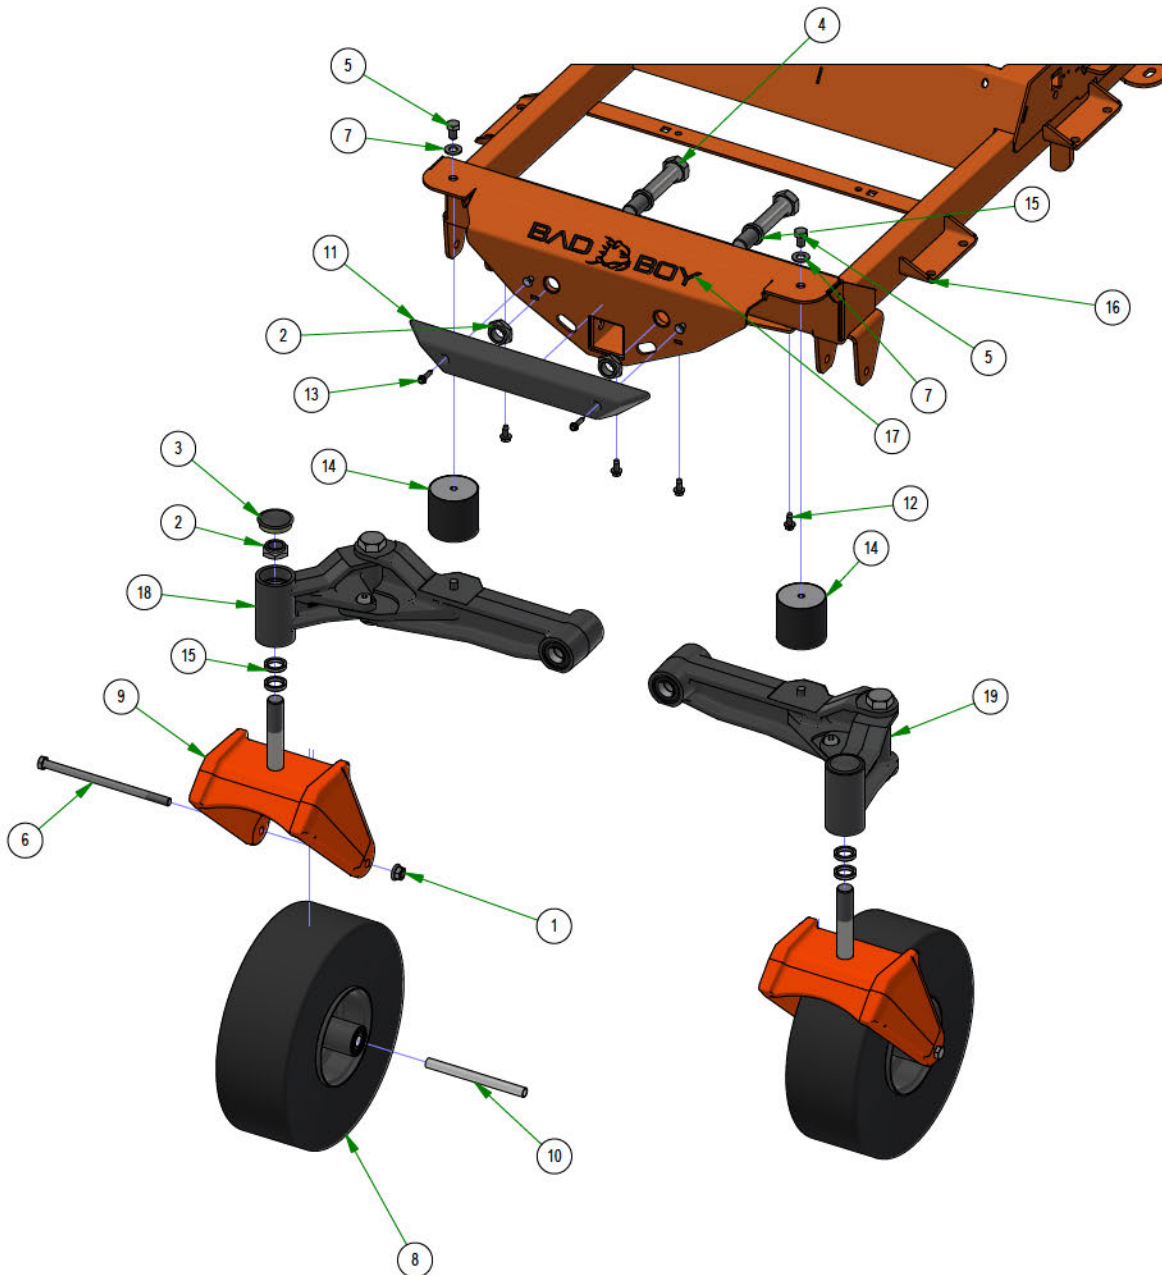

PARTS SECTION: Front End

Parts List				Parts List			
ITEM	QTY	PART NUMBER	DESCRIPTION	ITEM	QTY	PART NUMBER	DESCRIPTION
1	2	013-8050-00	1/2-13 NYLON INSERT FLANGE LOCKNUT ZINC	11	1	029-8000-00	2017 XP BUMPER
2	4	013-9004-00	1"-14 NYLON INSERT JAM LOCKNUT ZINC	12	4	030-7042-00	5/16-18 X 3/4 HEX WASHER SLOT (F) TCS ZINC
3	2	014-2025-00	2017 Bearing Cover	13	2	030-7047-00	1/4-14 X 1-1/4 HEX WASHER UNSLOT TEK3 ZINC
4	4	018-0026-00	1"-14 X 5-1/2 HEX CAP SCREW (GR.8) ZINC YELLOW	14	2	032-8999-00	Vibration Mount-Blue Dot
5	2	018-1055-00	1/2-13 X 3/4 HEX CAP SCREW (GR.5) ZINC	15	6	058-1000-00	1.02 ID X 1.38 OD X .250 THK SPACER ZINC
6	2	018-7010-00	1/2-13 X 9 HEX CAP SCREW (GR.5) ZINC	16	1	070-5376-22	2022 Horizontal Diesel Frame
7	2	019-5702-00	1/2 SAE FLAT WASHER (1-1/16" OD) GR.8 ZINC YELLOW	17	1	091-4063-00	Flying Bulldog Front Bumper Decal
8	2	022-0003-00	2019 15x6.00-6 Non Pneumatic Black Front Assembly	18	1	250-0032-03	2022 61/72 Rogue/Renegade Front Suspension Asy RH
9	2	023-0004-20	2020 R Series Cast Front Fork	19	1	250-0033-03	2022 61/72 Rogue/Renegade Front Suspension Asy LH
10	2	025-5202-00	Front Wheel Spanner