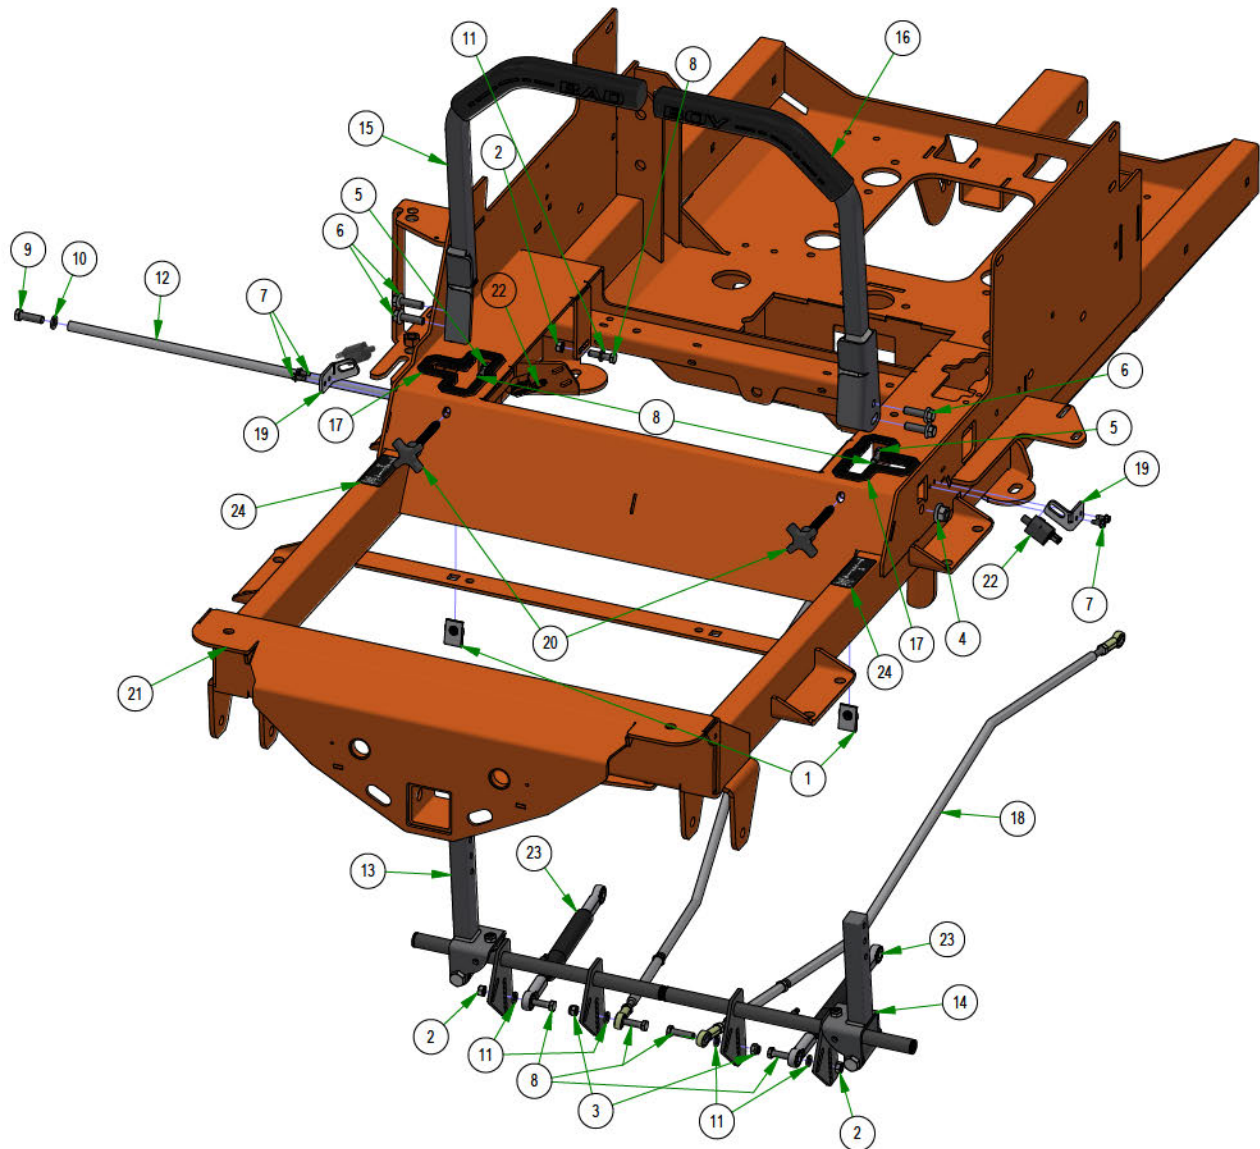

PARTS SECTION: Drive Arms

Parts List				Parts List			
ITEM	QTY	PART NUMBER	DESCRIPTION	ITEM	QTY	PART NUMBER	DESCRIPTION
1	2	013-0021-00	Extruded Nut 3/8"-16 3/4" Hole Center With Patch	13	1	031-0030-24	R Series Square Drive Arm Actuator RH Assembly
2	4	013-8043-00	5/16-18 HEX NUT ZINC	14	1	031-0031-24	R Series Square Drive Arm Actuator LH Assembly
3	2	013-8047-00	5/16-18 NYL INS L/N ZC	15	1	031-9070-00	R Series Square Drive Arm RH Assembly
4	1	013-8050-00	1/2-13 NYLON INSERT FLANGE LOCKNUT ZINC	16	1	031-9071-00	R Series Square Drive Arm LH Assembly
5	2	013-9002-00	5/16-18 HEX SERRATED FLANGE NUT HARD/ZINC	17	2	032-0002-00	Snap-in Drive Arm Bushing
6	4	018-0078-00	3/8-16 X 1 1/4 HEX WASHER UNSLOT MACHINE SCREW ZINC GR5	18	2	035-0005-00	2019 Renegade Push Rod Assembly
7	4	018-1080-00	12-24 X 1/2 HEX WASHER UNSLOT F TCS ZINC	19	2	039-2163-00	Push In Arm Safety Switch R Series Bracket
8	8	018-2006-00	5/16-18 X 1-1/4 HEX C/S (GR.5) ZC	20	2	057-5800-00	Speed Limiting Knob 3/8-16X 3"
9	1	018-5040-00	3/8-16 X 1-1/4 HEX CAP SCREW (GR.5) ZINC	21	1	070-5376-22	2022 Horizontal Diesel Frame
10	1	019-5037-00	3/8 SPLIT LOCKWASHER ZINC	22	2	077-8075-00	Rail Mount Safety Switch
11	6	019-8051-00	5/16 SPLIT LOCKWASHER ZINC	23	2	087-0002-00	2019 SROID Damper With Spherical Rod Ends
12	1	028-0051-00	2019 Steering Actuator Rod	24	1	091-1114-00	2018 LH/RH Steering Control Decal Roll