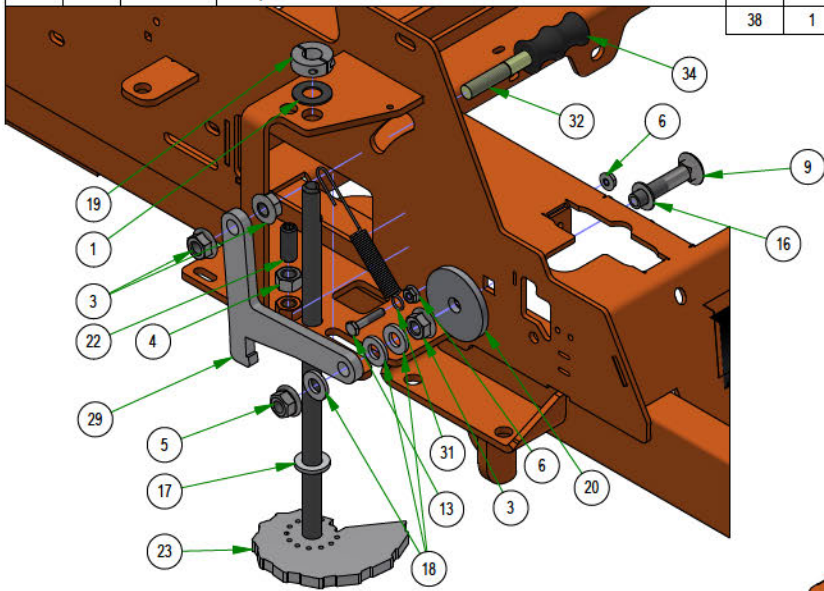

Parts List				Parts List			
ITEM	QTY	PART NUMBER	DESCRIPTION	ITEM	QTY	PART NUMBER	DESCRIPTION
1	1	013-0080-00	.625 ID x 1.250 OD x .062 THK F/W Nylon	20	1	025-0025-00	MZ Deck Idler Spacer
2	2	013-5202-00	3/8-16 NYLON INSERT FLANGE LOCKNUT (GR.F) ZINC	21	1	026-0026-00	Knurled Pedal
3	3	013-5300-00	1/2-13 HEX SERRATED FLANGE NUT HARD/ZINC	22	1	028-0008-00	Dial Rod Plunger
4	1	013-7018-00	1/2-13 HEX NUT ZINC	23	1	028-0015-19	2019 Outlaw Gen2 Deck Height Dial Rod Assy
5	9	013-8050-00	1/2-13 NYLON INSERT FLANGE LOCKNUT ZINC	24	1	028-0026-00	2019 Outlaw Actuator - Front
6	2	013-9001-00	1/4-20 HEX SERRATED FLANGE NUT HARD/ZINC	25	1	028-0027-00	2019 Outlaw Actuator - Rear
7	2	013-9002-00	5/16-18 HEX SERRATED FLANGE NUT HARD/ZINC	26	1	028-6075-22	2019 Actuator Linkage - Right - Black
8	4	017-9075-00	Pillow Block Assembly	27	1	028-6076-22	2019 Actuator Linkage - Left - Black
9	1	018-0043-00	2 1/2 x 1/2 Carriage Bolt	28	1	031-0003-00	Foot Lift Upright Lever
10	2	018-2055-00	10mm Damper Ball Stud-XP Linkage	29	1	031-0125-00	2019 Outlaw Deck Travel Lock
11	4	018-3001-00	5/8 x 5/8 SOCKET SHOULDER BOLT ZINC YELLOW	30	4	032-5052-00	.627 ID X .753 OD X .500 LGTH X 1.000 FLG OD X .094 FLG THICK FLANGED BEARING OIL-IMPREG BRNZ
12	4	018-4010-00	1/2-13 NYLON INSERT JAM LOCKNUT ZINC	31	1	034-1025-00	Brake Spring
13	1	018-4702-00	1/4-20 X 1-1/4 HEX CAP SCREW (GR.5) ZINC	32	1	044-4000-00	Seat Bracket Pin
14	8	018-5019-00	1/2-13 X 4 HEX CAP SCREW (GR.8) ZINC YELLOW	33	1	045-6044-00	Foot Pedal Knob 1/2-13
15	2	018-5043-00	3/8-16 X 1-1/4 CARRIAGE BOLT ZINC	34	1	069-4011-00	Travel Lock Rubber Grip
16	1	019-0007-00	.517 SQ WIDTH ID X .937 OD X .060 THICK F/W PHOS/OIL	35	1	070-5376-22	2022 Horizontal Diesel Frame
17	5	019-6017-00	.635 ID X 1.120 OD X .140 THICK FLAT WASHER NYLON	36	1	087-6100-00	250lb Gas Spring - 61" Deck
18	3	019-8054-00	.505 ID X 1.000 OD X .125 THICK FLAT WASHER NYLON	37	1	091-0518-00	Renegade Front Cover Decal
19	1	025-0002-00	5/8" Split Collar	38	1	091-4037-00	2019 Deck Release Decal