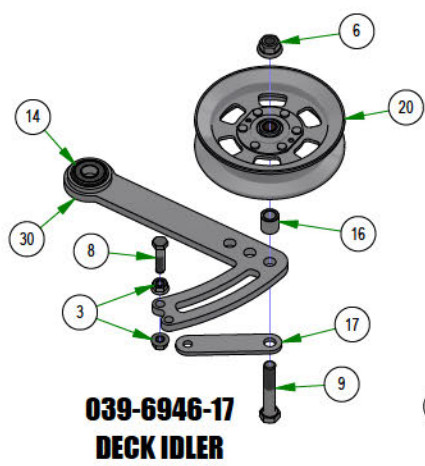

PARTS SECTION: Deck Subassemblies

Parts List				Parts List			
ITEM	QTY	PART NUMBER	DESCRIPTION	ITEM	QTY	PART NUMBER	DESCRIPTION
1	1	013-0030-00	Hex Nut M20-2.5	19	2	032-2001-00	Sleeve
2	1	013-0031-00	Hex Nut M20-2.5 Left Hand Threads Gold Plated	20	1	033-8050-00	5" Idler Pulley
3	2	013-5201-00	3/8-16 HEX SERRATED FLANGE NUT HARD/ZINC	21	1	037-4000-01	4000 Series Spindle Housing
4	2	013-5300-00	1/2-13 HEX SERRATED FLANGE NUT HARD/ZINC	22	1	037-4002-00	4000 Series Spindle Spacer
5	7	013-8049-00	5/16-18 NYLON INSERT FLANGE LOCKNUT ZINC	23	4	037-6023-00	Bearing - 6206
6	3	013-8050-00	1/2-13 NYLON INSERT FLANGE LOCKNUT ZINC	24	1	037-6026-00	Spindle Shaft
7	5	018-4703-00	5/16-18 X 1-1/4 CARRIAGE BOLT ZINC	25	2	037-8002-00	Spindle Dust Cap
8	1	018-6012-00	3/8-16 X 1-1/2 HEX CAP SCREW (GR.5) ZINC	26	1	037-9050-00	Locking Collar w/ 1/4"-20 Set Screw
9	1	018-6036-00	1/2-13 X 2-3/4 HEX CAP SCREW (GR.5) ZINC	27	1	039-2125-00	Deck Hanger
10	2	018-6037-00	1/2-13 X 2-1/4 HEX CAP SCREW (GR.5) ZINC	28	1	039-4893-00	2019 Upper Chute Bracket
11	2	018-8066-00	5/16-18 X 7/8 CARRIAGE BOLT ZINC	29	1	039-4894-00	2019 Lower Chute Bracket
12	2	019-6042-00	.360 ID X .983 OD X .120 THICK FLAT WASHER NYLON	30	1	039-6946-10	2019 Deck Belt Tensioner
13	4	019-8054-00	.505 ID X 1.000 OD X .125 THICK FLAT WASHER NYLON	31	1	048-8020-00	2024 Turnbuckle Body
14	2	022-7009-00	Ball Bearing w/Retainer, 99502H-NR, .625 Bore x 1.375 OD x .4375 Width	32	1	048-8021-00	Turnbuckle End Right-Handed Thread
15	2	024-0001-00	1/4-28 Grease Fitting	33	1	048-8022-00	Turnbuckle End Left-Handed Thread
16	1	025-5203-00	.51 ID X .75 OD X .75 LGTH SOLID SPACER ZINC	34	1	206-6018-00	2019 Chute Hanger
17	1	026-0167-00	Belt Tensioner Retainer Plate	35	1	210-6025-00	2019 Belted Chute with Logo
18	4	032-2000-00	Polyurethane Bushing				