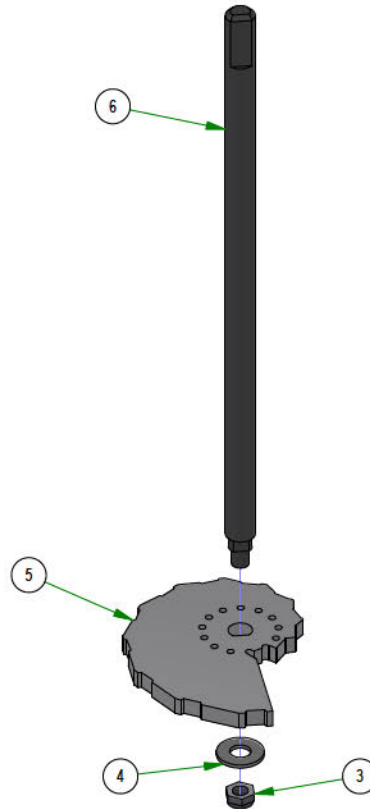

PARTS SECTION: Deck Height Subassemblies

Parts List				Parts List			
ITEM	QTY	PART NUMBER	DESCRIPTION	ITEM	QTY	PART NUMBER	DESCRIPTION
1	2	017-9000-00	Two Piece Pillow Block	4	1	019-5029-00	3/8 FLAT WASHER USS (1" OD) ZINC
2	1	017-9025-00	Two Piece Pillow Block Strap	5	1	026-1101-00	2019 Deck Height Cam
3	1	018-4011-00	3/8-24 Nylon Insert jam locknut	6	1	028-0015-00	2019 Outlaw Gen2 Dial Rod

017-9075-00
PILLOW BLOCK ASSEMBLY

028-0015-19
DECK HEIGHT CAM ASSEMBLY

PARTS SECTION: Tanks

Parts List				Parts List			
ITEM	QTY	PART NUMBER	DESCRIPTION	ITEM	QTY	PART NUMBER	DESCRIPTION
1	4	018-0057-00	5/16-18 X 1/2 HEX CAP SCREW (GR.5) ZINC	12	1	067-8054-18	RH Rogue Hydro Tank Assy
2	8	018-2007-00	5/16-18 X 1 HEX CAP SCREW (GR.5) ZINC	13	1	067-9990-50	2019 Right Renegade Fuel Tank (diesel)
3	4	018-2010-00	10-32 X 3/8 BUTTON SOCKET CAP SCREW 18-8 STAINLESS STEEL	14	1	067-9995-50	2019 Left Renegade Fuel Tank (Diesel)
4	8	018-2012-00	1/4-20 X 1/2 BUTTON SOCKET CAP SCREW 18-8 STAINLESS STEEL	15	1	070-5376-22	2022 Horizontal Diesel Frame
5	4	019-7040-00	1/4 USS FLAT WASHER (3/4 OD) ZINC	16	2	072-8076-00	2 EAR CLAMP 12.5mm-15mm
6	8	019-8044-00	5/16 USS FLAT WASHER (7/8 OD) ZINC	17	1	077-9001-00	2019 Deck Height Dial
7	8	019-8051-00	5/16 SPLIT LOCKWASHER ZINC	18	1	079-3290-00	2019 Outlaw Fuel Tank Insert - Right
8	1	042-9000-00	Ignition Key	19	1	079-3291-00	2019 Outlaw Fuel Tank Insert - Left
9	1	051-7080-22	2022 Renegade Diesel Fuel Line Assembly	20	1	079-3480-22	Renegade Control Panel Assembly
10	1	055-8018-75	Diesel Throttle Cable	21	2	091-1020-00	Hydraulic Decal
11	1	067-8053-18	LH Rogue Hydro Tank Assy	22	2	091-2050-00	Low Sulfer Decal Tier 4 Diesel