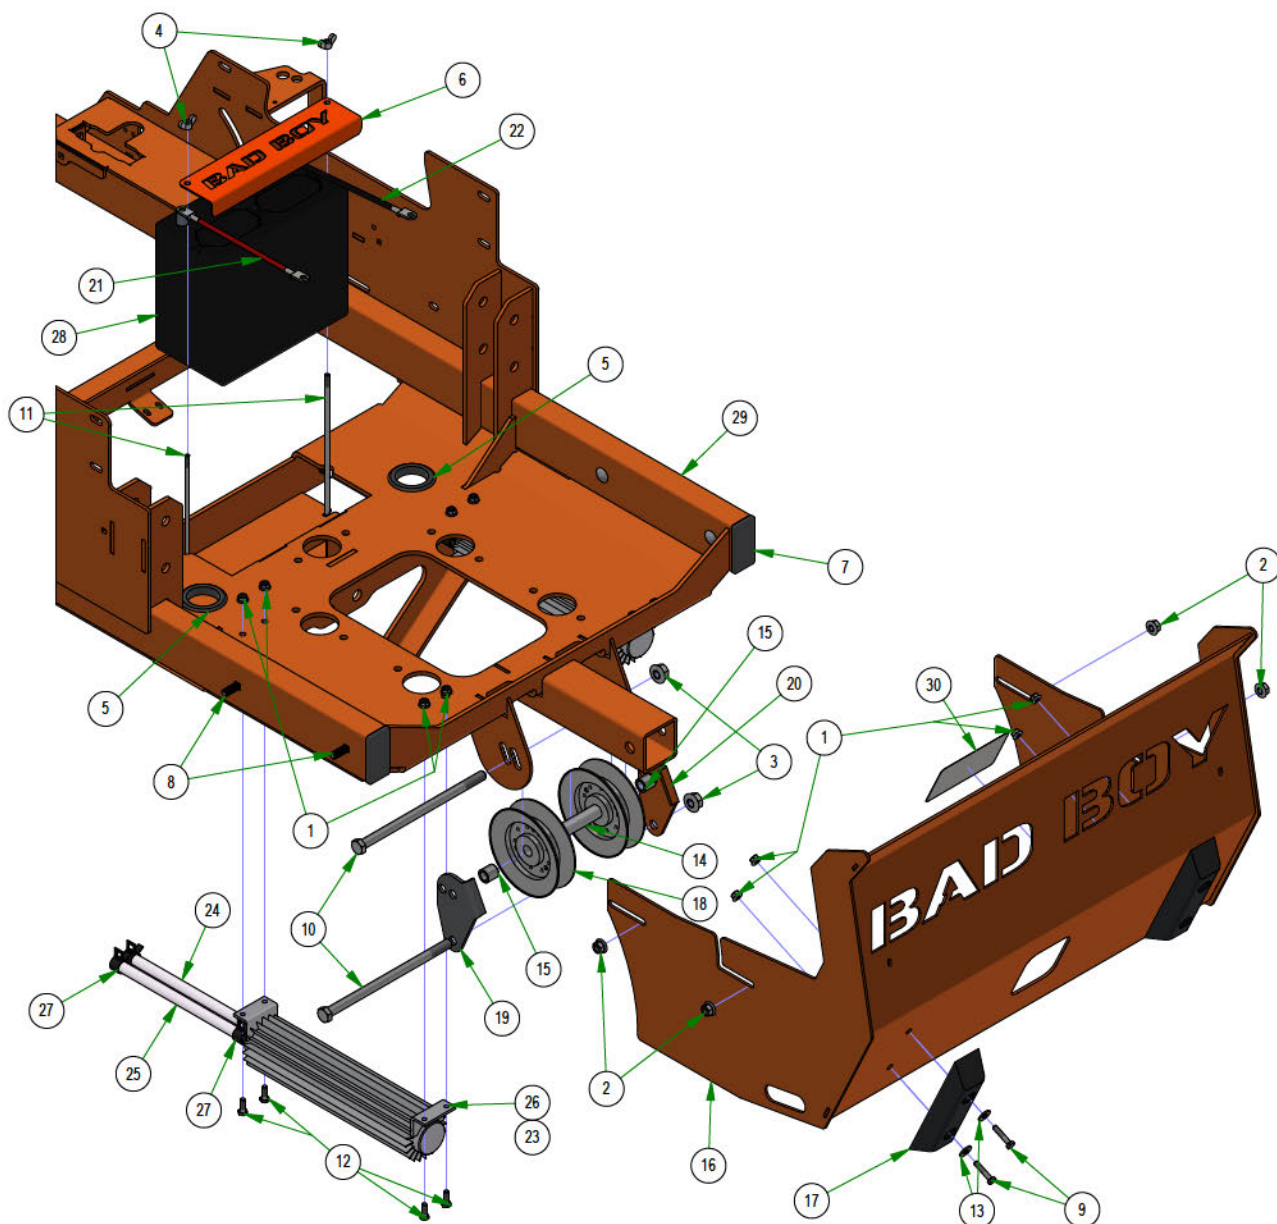

FUEL TANKS TO PRIMER BULB

FUEL RETURNS TO ENGINE

FUEL FILTER TO ENGINE

WATER SEPARATOR TO FUEL PUMP

PRIMER TO WATER SEPARATOR

RADIATOR TO OVERFLOW TANK

PARTS SECTION: Battery & Rear Cover

Parts List				Parts List			
ITEM	QTY	PART NUMBER	DESCRIPTION	ITEM	QTY	PART NUMBER	DESCRIPTION
1	12	013-2050-00	1/4-20 NYL INSERT FLANGE LOCKNUT ZINC	16	1	026-2224-00	2019 Horizontal Suspension Rear Cover
2	4	013-5202-00	3/8-16 NYLON INSERT FLANGE LOCKNUT (GR.F) ZINC	17	2	029-7038-00	8" Rubber Bumper
3	2	013-8050-00	1/2-13 NYLON INSERT FLANGE LOCKNUT ZINC	18	2	033-7027-00	2019 Outlaw Horizontal Rear V Pulley
4	2	013-8051-00	1/4-20 WING NUT FORGED (TYPE A) LIGHT SERIES ZINC	19	1	039-0196-00	Renegade Deck Belt Rear Keeper - Left
5	2	014-2052-00	2019 2" x .25 Rubber Grommet	20	1	039-0197-00	Renegade Deck Belt Rear Keeper-Right
6	1	014-5063-00	2019 Horizontal Battery Hold Down Cover	21	1	064-4000-00	Red Battery Cable - Diesel
7	2	014-9003-00	1 1/2 x 3 Frame Plug	22	1	064-4001-00	Black Battery Cable - Diesel
8	4	018-0044-00	3/8" x 2 1/2" Carriage Bolt	23	2	067-8052-19	Renegade Oil Cooler Assembly
9	4	018-4702-00	1/4-20 X 1-1/4 HEX CAP SCREW (GR.5) ZINC	24	1	051-8063-14	3/8" Clear Hose - 14"
10	2	018-7010-00	1/2-13 X 9 HEX CAP SCREW (GR.5) ZINC	25	1	051-8063-24	3/8" Clear Hose - 24"
11	2	018-8051-00	1/4-20 X 9 CARRIAGE BOLT ZINC	26	1	067-8052-00	2019 12" Oil Cooler With Fittings
12	8	018-8052-00	1/4-20 X 3/4 HEX CAP SCREW (GR.5) ZINC	27	4	072-8065-00	3/8" Hose Clamp
13	4	019-7040-00	1/4 USS FLAT WASHER (3/4 OD) ZINC	28	1	068-8050-00	Battery - Diesel/Renegade Models PF-516
14	1	025-0028-00	2019 Pulley Spacer .75 x .5 x 4.375	29	1	070-5376-22	2022 Horizontal Diesel Frame
15	2	025-5203-00	.51 ID X .75 OD X .75 LGTH SOLID SPACER ZINC	30	1	091-4032-00	2019 Renegade Pump Belt Route Decal