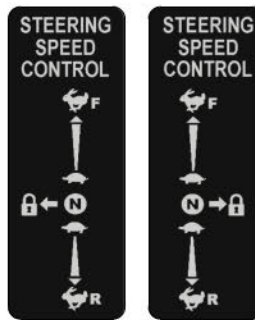

Renegade Back Plate Decal

091-0017-00

PERKINS Decal

Deck Belt Route

091-4033-00

2019 Renegade Deck Belt Route Decal

091-1114-00

2018 LH/RH Steering Control Decal Roll