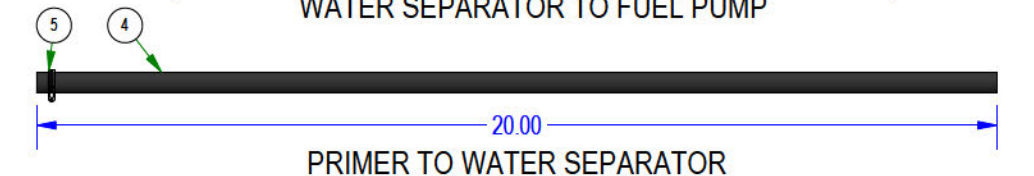

FUEL TANKS TO PRIMER BULB

FUEL RETURNS TO ENGINE

FUEL FILTER TO ENGINE

WATER SEPARATOR TO FUEL PUMP

PRIMER TO WATER SEPARATOR

RADIATOR TO OVERFLOW TANK

PARTS SECTION: Battery & Rear Cover

Parts List				Parts List			
ITEM	QTY	PART NUMBER	DESCRIPTION	ITEM	QTY	PART NUMBER	DESCRIPTION
1	12	013-2050-00	1/4-20 NYL INSERT FLANGE LOCKNUT ZINC	16	1	026-2224-00	2019 Horizontal Suspension Rear Cover
2	4	013-5202-00	3/8-16 NYLON INSERT FLANGE LOCKNUT (GR.F) ZINC	17	2	029-7038-00	8" Rubber Bumper
3	2	013-8050-00	1/2-13 NYLON INSERT FLANGE LOCKNUT ZINC	18	2	033-7027-00	2019 Outlaw Horizontal Rear V Pulley
4	2	013-8051-00	1/4-20 WING NUT FORGED (TYPE A) LIGHT SERIES ZINC	19	1	039-0196-00	Renegade Deck Belt Rear Keeper - Left
5	2	014-2052-00	2019 2" x .25 Rubber Grommet	20	1	039-0197-00	Renegade Deck Belt Rear Keeper-Right
6	1	014-5063-00	2019 Horizontal Battery Hold Down Cover	21	1	064-4000-00	Red Battery Cable - Diesel
7	2	014-9003-00	1 1/2 x 3 Frame Plug	22	1	064-4001-00	Black Battery Cable - Diesel
8	4	018-0044-00	3/8" x 2 1/2" Carriage Bolt	23	2	067-8052-19	Renegade Oil Cooler Assembly
9	4	018-4702-00	1/4-20 X 1-1/4 HEX CAP SCREW (GR.5) ZINC	24	1	051-8063-14	3/8" Clear Hose - 14"
10	2	018-7010-00	1/2-13 X 9 HEX CAP SCREW (GR.5) ZINC	25	1	051-8063-24	3/8" Clear Hose - 24"
11	2	018-8051-00	1/4-20 X 9 CARRIAGE BOLT ZINC	26	1	067-8052-00	2019 12" Oil Cooler With Fittings
12	8	018-8052-00	1/4-20 X 3/4 HEX CAP SCREW (GR.5) ZINC	27	4	072-8065-00	3/8" Hose Clamp
13	4	019-7040-00	1/4 USS FLAT WASHER (3/4 OD) ZINC	28	1	068-8050-00	Battery - Diesel/Renegade Models PF-516
14	1	025-0028-00	2019 Pulley Spacer .75 x .5 x 4.375	29	1	070-5376-22	2022 Horizontal Diesel Frame
15	2	025-5203-00	.51 ID X .75 OD X .75 LGTH SOLID SPACER ZINC	30	1	091-4032-00	2019 Renegade Pump Belt Route Decal