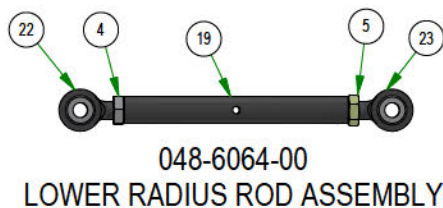

Parts List				Parts List			
ITEM	QTY	PART NUMBER	DESCRIPTION	ITEM	QTY	PART NUMBER	DESCRIPTION
1	1	013-0019-00	5/8-11 HEX JAM NUT ZINC	17	2	042-7041-00	Woodruff Key
2	1	013-0020-00	NUT, 5/8-18LH	18	1	048-0001-00	2019 Suspension Link Body
3	2	013-0022-00	3/4"-16 Fine Full Nut	19	1	048-0002-00	Rear Radius Rod, 3/4 Body
4	1	013-0027-00	3/4-16 HEX JAM NUT ZINC	20	1	048-6062-00	2019 RH 5/8" Heim
5	1	013-0028-00	3/4-16 LH HEX JAM NUT ZINC	21	1	048-6063-00	2019 LH 5/8" Heim
6	8	013-6040-00	1/2-13 Gr 8 Centerlock Flange Nut	22	1	048-6065-00	3/4-16 x 5/8 RH Heim
7	2	013-7050-00	1" Castle Nut for HydroGear Wheel Motor	23	1	048-6066-00	3/4-16 x 5/8 LH Heim
8	2	013-8049-00	5/16-18 NYLON INSERT FLANGE LOCKNUT ZINC	24	2	048-7001-00	3/4-16 RH Male Rod End
9	1	015-4600-00	18cc Parker Wheel Motor- Right	25	4	051-6007-00	2019 Renegade Hydro Hose
10	1	015-4601-00	18cc Parker Wheel Motor- Left	26	1	064-8054-00	2019 Short Brake Cable-Suspension Models
11	2	018-2007-00	5/16-18 X 1 HEX CAP SCREW (GR.5) ZINC	27	1	064-9002-00	2019 Long Brake Cable-Renegade, Rogue
12	8	018-6041-00	1/2-13 x 2.75 Gr. 8 Hex Head Bolt	28	1	070-0001-00	2019 Left Trailing Arm
13	2	020-7022-00	1/8 X 1-1/2 COTTER PIN ZINC	29	1	070-0002-00	2019 Right Trailing Arm
14	1	022-4085-00	2019 26x12-12 Reaper Turf Tire	30	2	092-5201-00	Brake Disk
15	1	022-4086-00	2019 10.5" Wheel	31	1	092-7000-00	XP/AOS Right Brake Caliper
16	4	024-2065-00	2019 Rouge/Renegade Wheel Motor 90° Fitting #6801-10L	32	1	092-7001-00	XP/AOS Left Brake Caliper