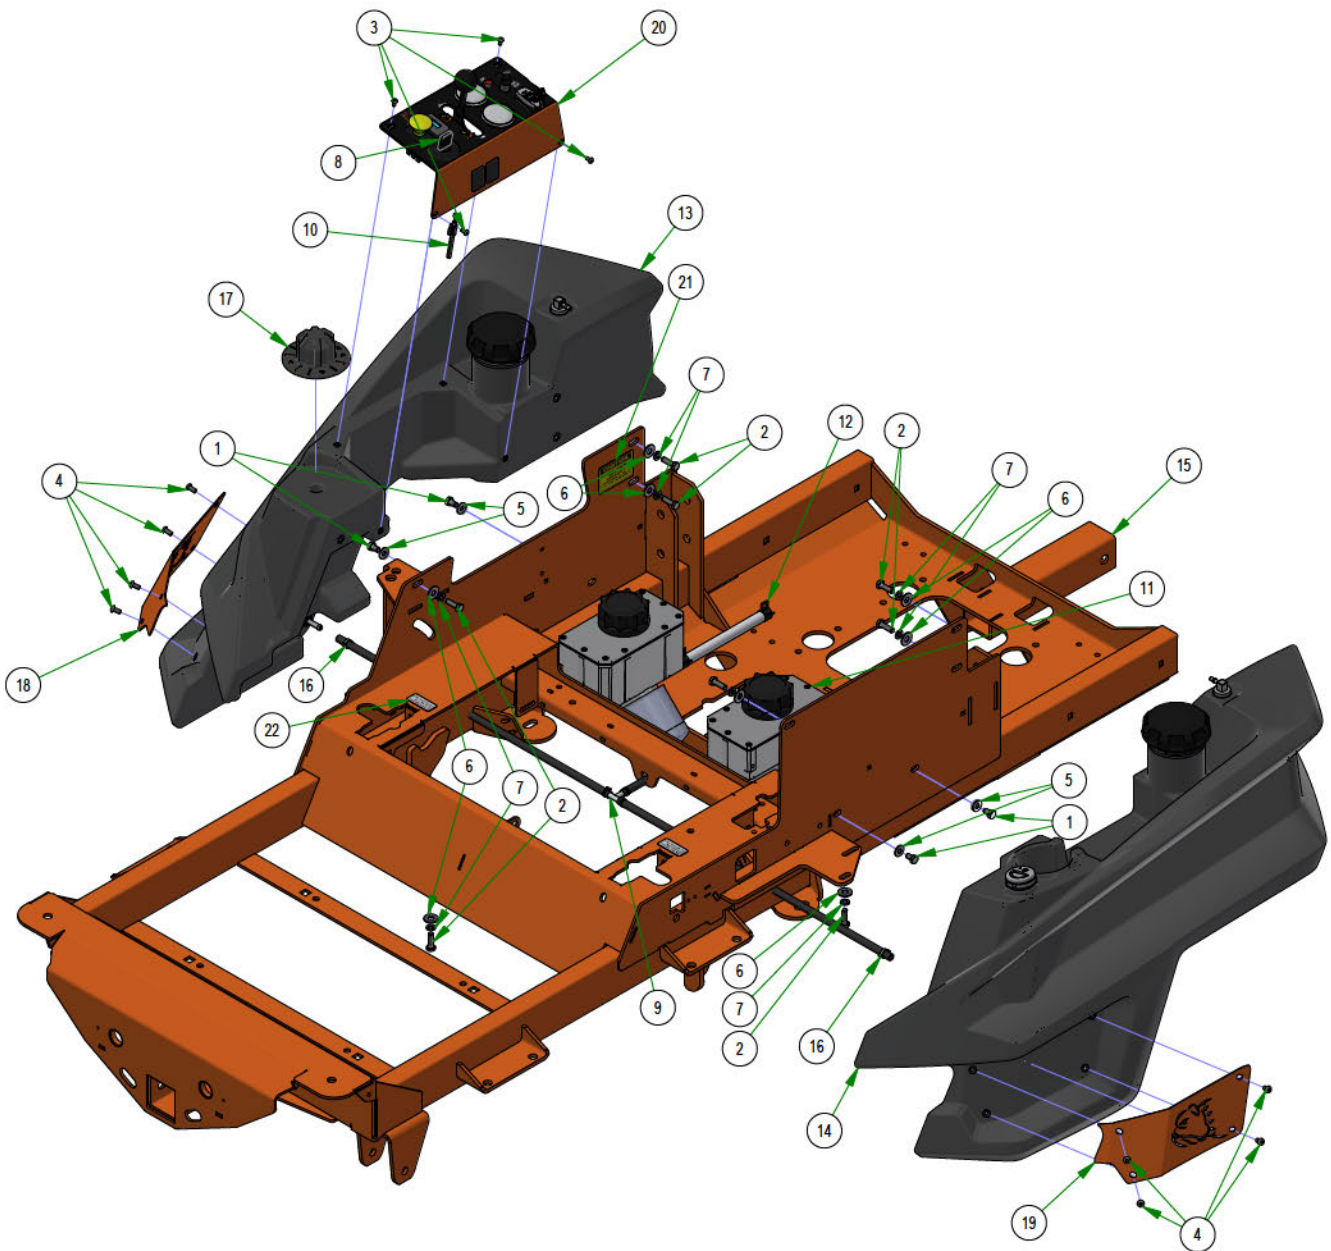

PARTS SECTION: Deck Height Subassemblies

Parts List				Parts List			
ITEM	QTY	PART NUMBER	DESCRIPTION	ITEM	QTY	PART NUMBER	DESCRIPTION
1	2	017-9000-00	Two Piece Pillow Block	4	1	019-5029-00	3/8 FLAT WASHER USS (1" OD) ZINC
2	1	017-9025-00	Two Piece Pillow Block Strap	5	1	026-1101-00	2019 Deck Height Cam
3	1	018-4011-00	3/8-24 Nylon Insert jam locknut	6	1	028-0015-00	2019 Outlaw Gen2 Dial Rod

017-9075-00
PILLOW BLOCK ASSEMBLY

028-0015-19
DECK HEIGHT CAM ASSEMBLY

PARTS SECTION: Tanks

Parts List				Parts List			
ITEM	QTY	PART NUMBER	DESCRIPTION	ITEM	QTY	PART NUMBER	DESCRIPTION
1	4	018-0057-00	5/16-18 X 1/2 HEX CAP SCREW (GR.5) ZINC	12	1	067-8054-18	RH Rogue Hydro Tank Assy
2	8	018-2007-00	5/16-18 X 1 HEX CAP SCREW (GR.5) ZINC	13	1	067-9990-50	2019 Right Renegade Fuel Tank (diesel)
3	4	018-2010-00	10-32 X 3/8 BUTTON SOCKET CAP SCREW 18-8 STAINLESS STEEL	14	1	067-9995-50	2019 Left Renegade Fuel Tank (Diesel)
4	8	018-2012-00	1/4-20 X 1/2 BUTTON SOCKET CAP SCREW 18-8 STAINLESS STEEL	15	1	070-5376-22	2022 Horizontal Diesel Frame
5	4	019-7040-00	1/4 USS FLAT WASHER (3/4 OD) ZINC	16	2	072-8076-00	2 EAR CLAMP 12.5mm-15mm
6	8	019-8044-00	5/16 USS FLAT WASHER (7/8 OD) ZINC	17	1	077-9001-00	2019 Deck Height Dial
7	8	019-8051-00	5/16 SPLIT LOCKWASHER ZINC	18	1	079-3290-00	2019 Outlaw Fuel Tank Insert - Right
8	1	042-9000-00	Ignition Key	19	1	079-3291-00	2019 Outlaw Fuel Tank Insert - Left
9	1	051-7080-22	2022 Renegade Diesel Fuel Line Assembly	20	1	079-3480-22	Renegade Control Panel Assembly
10	1	055-8018-75	Diesel Throttle Cable	21	2	091-1020-00	Hydraulic Decal
11	1	067-8053-18	LH Rogue Hydro Tank Assy	22	2	091-2050-00	Low Sulfer Decal Tier 4 Diesel