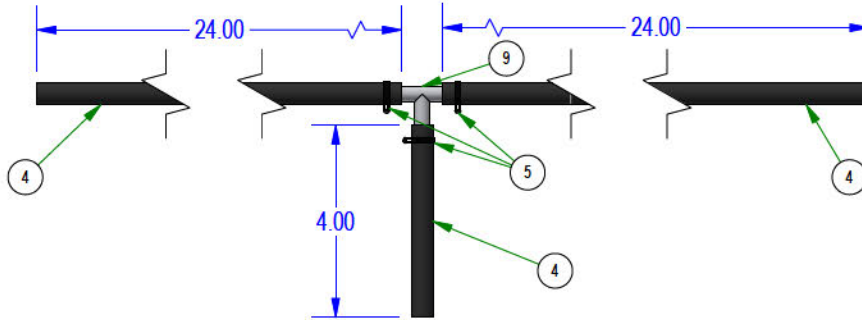

**079-3480-22
CONTROL PANEL**

**067-8053-18
LEFT HYDRO TANK**

**067-8054-18
RIGHT HYDRO TANK**

**067-9995-50
LEFT FUEL TANK**

**067-9990-50
RIGHT FUEL TANK**

PARTS SECTION: Fuel Lines

Parts List				Parts List			
ITEM	QTY	PART NUMBER	DESCRIPTION	ITEM	QTY	PART NUMBER	DESCRIPTION
1	5.500 ft	051-8067-00	1/4" Fuel Line Hose	6	4	072-8069-00	1/4 Fuel Hose Clamp
2	2.500 ft	051-8068-00	3/16 Fuel Line	7	2	072-8070-00	3/16 Vinyl Clamp
3	3.500 ft	051-8069-00	5/16 Clear Hose	8	1	073-2000-00	Brass fuel line T
4	8.417 ft	051-8075-00	5/16" fuel line hose	9	1	073-8070-00	5/16 x 5/16 x 1/4 Fuel Line T
5	5	072-8068-00	5/16 Fuel Line Clamp				