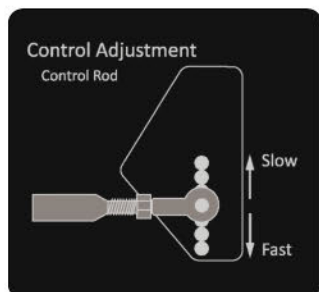

Deck Impact Patent Decal 9591803

091-4038-00