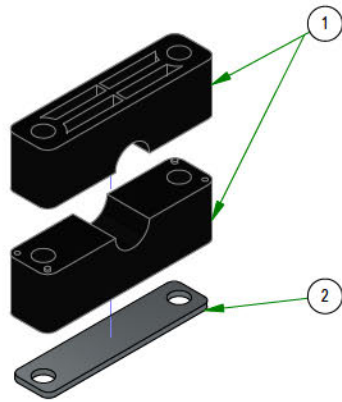

PARTS SECTION: Deck Height Subassemblies

Parts List				Parts List			
ITEM	QTY	PART NUMBER	DESCRIPTION	ITEM	QTY	PART NUMBER	DESCRIPTION
1	2	017-9000-00	Two Piece Pillow Block	4	1	019-5029-00	3/8 FLAT WASHER USS (1" OD) ZINC
2	1	017-9025-00	Two Piece Pillow Block Strap	5	1	026-1101-00	2019 Deck Height Cam
3	1	018-4011-00	3/8-24 Nylon Insert jam locknut	6	1	028-0015-00	2019 Outlaw Gen2 Dial Rod

017-9075-00
PILLOW BLOCK ASSEMBLY