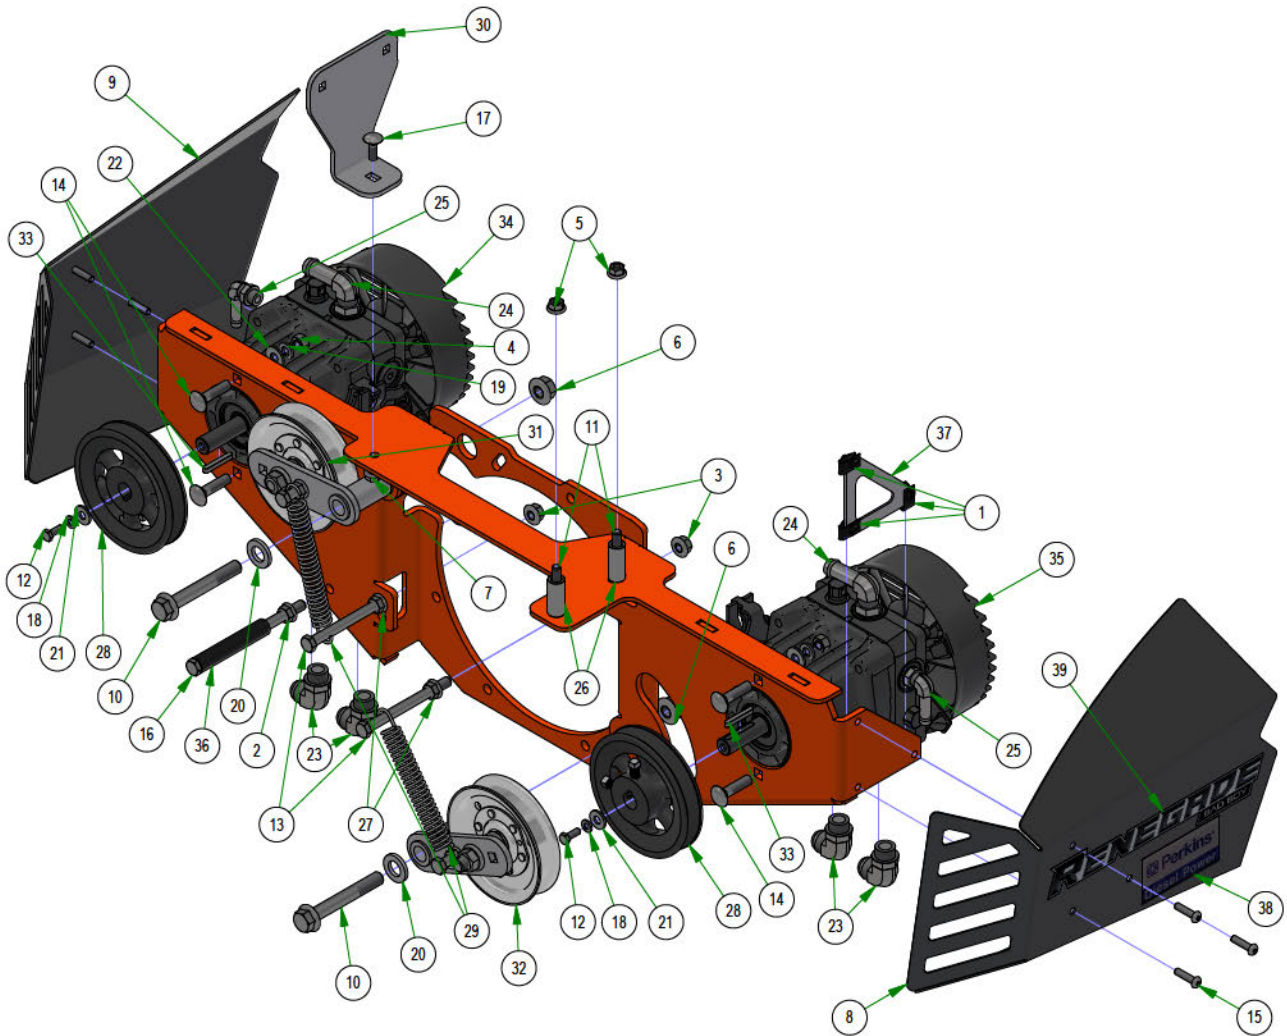

Parts List				Parts List			
ITEM	QTY	PART NUMBER	DESCRIPTION	ITEM	QTY	PART NUMBER	DESCRIPTION
1	6	013-0054-00	1/4-20 Cage Nut	21	2	019-7040-00	1/4 USS FLAT WASHER (3/4 OD) ZINC
2	3	013-5201-00	3/8-16 HEX SERRATED FLANGE NUT HARD/ZINC	22	4	019-8044-00	5/16 USS FLAT WASHER (7/8 OD) ZINC
3	3	013-5202-00	3/8-16 NYLON INSERT FLANGE LOCKNUT (GR.F) ZINC	23	4	024-2052-00	2019 Outlaw 90 Degree Pump Fitting #6801-10-08
4	4	013-6014-00	3/8-16 HEX NUT ZINC	24	2	024-5002-00	90 Degree Fitting, 1/2 x 3/4, 4601-8-8
5	2	013-8049-00	5/16-18 NYLON INSERT FLANGE LOCKNUT ZINC	25	2	024-5206-00	90 Degree Fitting, 3/8 s 9/16
6	2	013-8050-00	1/2-13 NYLON INSERT FLANGE LOCKNUT ZINC	26	2	025-0027-00	.380 ID X .625 OD X 1.500 LGTH 2019 OUTLAW BRAKE HANDLE SPACER ZINC
7	1	013-9002-00	5/16-18 HEX SERRATED FLANGE NUT HARD/ZINC	27	1	026-8050-00	2020 Diesel Pump Plate Weldment - Painted
8	1	014-5060-22	2019 Horizontal Pump Cover - Right - Black	28	2	033-5011-00	5" PUMP PULLEY W/ SET SCREW
9	1	014-5061-22	2019 Horizontal Pump Cover - Left - Black	29	2	034-9000-00	ZT and ACS Handle Spring
10	2	018-0010-00	1/2-13 X 90MM HEX FLANGE BOLT W/SHOULDER (GR.8) ZINC	30	1	039-1025-00	2019 Diesel Muffler Bracket
11	2	018-0023-00	5/16-18 X 2-1/4 HEX CAP SCREW (GR.5) ZINC	31	1	039-6950-94	2020 Diesel Pump Tensioner Assembly LH
12	2	018-0024-00	M6-1.0 X 16MM DIN 933 HEX TAP BOLT (CL 8.8) ZINC	32	1	039-6950-95	2020 Diesel Pump Tensioner Assembly RH
13	2	018-2005-00	3/8-16 X 4-1/4 HEX CAP SCREW (GR.5) ZINC	33	2	042-5013-00	5MM X 36MM SQ MACHINERY KEY C1018 ROUNDED ENDS
14	4	018-4706-00	3/8-16 X 1-1/2 CARRIAGE BOLT ZINC	34	1	050-3001-00	2019 Rogue/Renegade Left Pump 16cc
15	6	018-6014-00	1/4-20 x 1" BS C/S 18-8 SS	35	1	050-3003-00	2019 Outlaw Renegade Right Pump 16cc
16	1	018-7060-00	3/8-16 X 5-1/2 HEX CAP SCREW (GR.5) ZINC	36	1	051-8076-00	3/8 hose 4" long
17	1	018-8066-00	5/16-18 X 7/8 CARRIAGE BOLT ZINC	37	2	057-5915-00	Pump Plate Clip Nut Holder
18	2	019-4008-00	1/4 SPLIT LOCKWASHER ZINC	38	2	091-0017-00	PERKINS Decal
19	4	019-5037-00	3/8 SPLIT LOCKWASHER ZINC	39	2	091-0517-00	Renegade Back Plate Decal
20	2	019-6017-00	.635 ID X 1.120 OD X .140 THICK FLAT WASHER NYLON