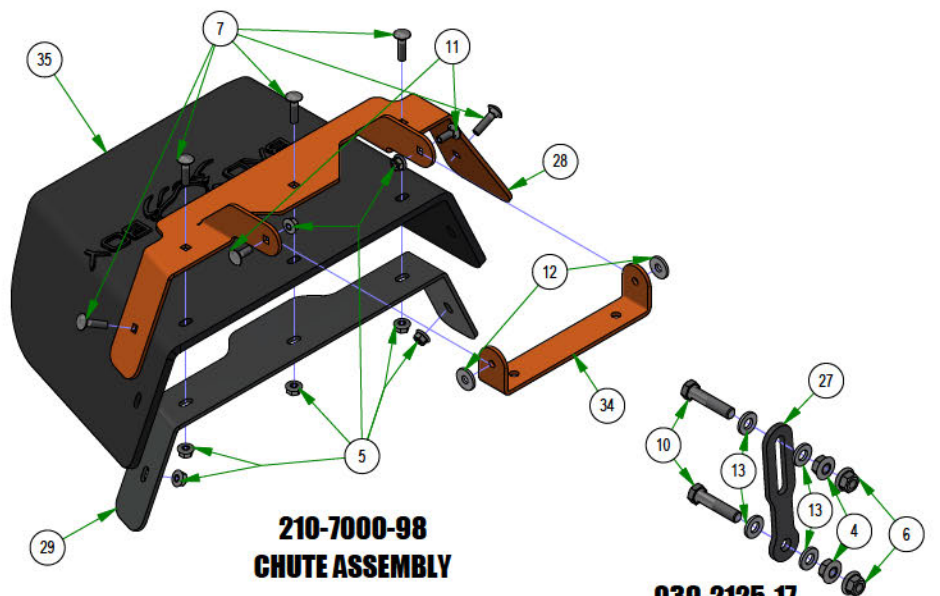

25

BAD BOY
MOWERS

PARTS MANUAL

RENEGADE DIESEL

ZERO-TURN MOWER OWNER'S PARTS MANUAL

For additional information, please see us at

www.badboycountry.com

PARTS SECTION: 61" Deck

PARTS SECTION: Deck Subassemblies

Parts List				Parts List			
ITEM	QTY	PART NUMBER	DESCRIPTION	ITEM	QTY	PART NUMBER	DESCRIPTION
1	1	013-0030-00	Hex Nut M20-2.5	19	2	032-2001-00	Sleeve
2	1	013-0031-00	Hex Nut M20-2.5 Left Hand Threads Gold Plated	20	1	033-8050-00	5" Idler Pulley
3	2	013-5201-00	3/8-16 HEX SERRATED FLANGE NUT HARD/ZINC	21	1	037-4000-01	4000 Series Spindle Housing
4	2	013-5300-00	1/2-13 HEX SERRATED FLANGE NUT HARD/ZINC	22	1	037-4002-00	4000 Series Spindle Spacer
5	7	013-8049-00	5/16-18 NYLON INSERT FLANGE LOCKNUT ZINC	23	4	037-6023-00	Bearing - 6206
6	3	013-8050-00	1/2-13 NYLON INSERT FLANGE LOCKNUT ZINC	24	1	037-6026-00	Spindle Shaft
7	5	018-4703-00	5/16-18 X 1-1/4 CARRIAGE BOLT ZINC	25	2	037-8002-00	Spindle Dust Cap
8	1	018-6012-00	3/8-16 X 1-1/2 HEX CAP SCREW (GR.5) ZINC	26	1	037-9050-00	Locking Collar w/ 1/4"-20 Set Screw
9	1	018-6036-00	1/2-13 X 2-3/4 HEX CAP SCREW (GR.5) ZINC	27	1	039-2125-00	Deck Hanger
10	2	018-6037-00	1/2-13 X 2-1/4 HEX CAP SCREW (GR.5) ZINC	28	1	039-4893-00	2019 Upper Chute Bracket
11	2	018-8066-00	5/16-18 X 7/8 CARRIAGE BOLT ZINC	29	1	039-4894-00	2019 Lower Chute Bracket
12	2	019-6042-00	.360 ID X .983 OD X .120 THICK FLAT WASHER NYLON	30	1	039-6946-10	2019 Deck Belt Tensioner
13	4	019-8054-00	.505 ID X 1.000 OD X .125 THICK FLAT WASHER NYLON	31	1	048-8020-00	2024 Turnbuckle Body
14	2	022-7009-00	Ball Bearing w/Retainer, 99502H-NR, .625 Bore x 1.375 OD x .4375 Width	32	1	048-8021-00	Turnbuckle End Right-Handed Thread
15	2	024-0001-00	1/4-28 Grease Fitting	33	1	048-8022-00	Turnbuckle End Left-Handed Thread
16	1	025-5203-00	.51 ID X .75 OD X .75 LGTH SOLID SPACER ZINC	34	1	206-6018-00	2019 Chute Hanger
17	1	026-0167-00	Belt Tensioner Retainer Plate	35	1	210-6025-00	2019 Belted Chute with Logo
18	4	032-2000-00	Polyurethane Bushing				