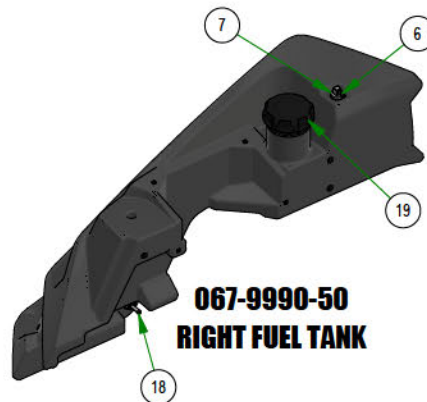

PARTS SECTION: Tank Subassemblies

Parts List				Parts List			
ITEM	QTY	PART NUMBER	DESCRIPTION	ITEM	QTY	PART NUMBER	DESCRIPTION
1	2	013-5019-00	10-24 NYLON INSERT LOCKNUT ZINC	16	1	067-8053-00	2019 Left Outlaw Gen2 Hydro Tank Suspension Only
2	1	014-3010-00	5/8 Round Insert	17	1	067-8054-00	2019 Right Outlaw Gen2 Hydro Tank Suspension Only
3	1	014-6000-00	Start Switch Boot - Diesel	18	2	067-9901-00	Fuel Pick-up
4	2	018-1040-00	Light Plug	19	2	067-9905-00	Diesel Fuel Cap
5	2	018-5200-00	10-24 X 5/8 BUTTON SOCKET CAP SCREW 18-8 STAINLESS STEEL	20	4	072-8066-00	1/2 Hose Clamp
6	2	024-9903-00	90 Degree Elbow Fitting	21	1	077-2076-00	USB Port
7	2	032-9902-00	Nitrile Bushing	22	1	077-6000-00	Momentary Start Switch
8	2	051-8064-21	1/2 Clear Braided Hose 21"	23	1	077-8076-00	Ignition Switch
9	1	055-2012-00	Universal Throttle Head - 2012	24	1	079-3480-00	2019 Diesel Control Panel
10	1	055-2013-00	Throttle Knob	25	1	083-4013-00	Tachometer
11	1	056-8058-00	PTO Switch	26	1	086-7000-00	2" Oil Pressure Gauge
12	2	063-8014-00	Hydraulic Filter	27	1	086-7001-00	2" Water Temperature Gauge
13	2	066-8050-22	Hydraulic Tank Cap W/Dipstick	28	1	089-1000-00	Oil Light
14	1	067-4080-00	Fuel Gauge	29	1	091-4016-22	2022 Renegade (Diesel) Control Panel Decal
15	1	067-6056-00	Fuel Gauge Grommet				

**079-3480-22
CONTROL PANEL**

**067-8053-18
LEFT HYDRO TANK**

**067-8054-18
RIGHT HYDRO TANK**

**067-9995-50
LEFT FUEL TANK**

**067-9990-50
RIGHT FUEL TANK**

PARTS SECTION: Fuel Lines

Parts List				Parts List			
ITEM	QTY	PART NUMBER	DESCRIPTION	ITEM	QTY	PART NUMBER	DESCRIPTION
1	5.500 ft	051-8067-00	1/4" Fuel Line Hose	6	4	072-8069-00	1/4 Fuel Hose Clamp
2	2.500 ft	051-8068-00	3/16 Fuel Line	7	2	072-8070-00	3/16 Vinyl Clamp
3	3.500 ft	051-8069-00	5/16 Clear Hose	8	1	073-2000-00	Brass fuel line T
4	8.417 ft	051-8075-00	5/16" fuel line hose	9	1	073-8070-00	5/16 x 5/16 x 1/4 Fuel Line T
5	5	072-8068-00	5/16 Fuel Line Clamp				