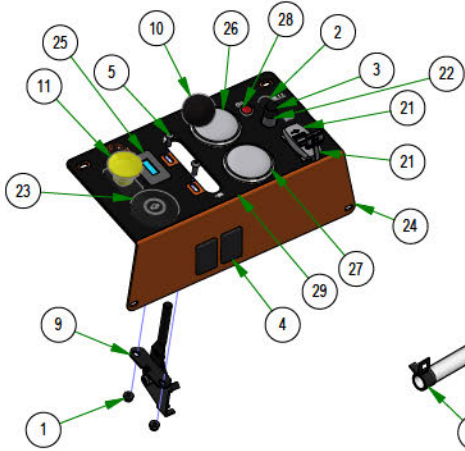

PARTS SECTION: Tank Subassemblies

Parts List				Parts List			
ITEM	QTY	PART NUMBER	DESCRIPTION	ITEM	QTY	PART NUMBER	DESCRIPTION
1	2	013-5019-00	10-24 NYLON INSERT LOCKNUT ZINC	16	1	067-8053-00	2019 Left Outlaw Gen2 Hydro Tank Suspension Only
2	1	014-3010-00	5/8 Round Insert	17	1	067-8054-00	2019 Right Outlaw Gen2 Hydro Tank Suspension Only
3	1	014-6000-00	Start Switch Boot - Diesel	18	2	067-9901-00	Fuel Pick-up
4	2	018-1040-00	Light Plug	19	2	067-9905-00	Diesel Fuel Cap
5	2	018-5200-00	10-24 X 5/8 BUTTON SOCKET CAP SCREW 18-8 STAINLESS STEEL	20	4	072-8066-00	1/2 Hose Clamp
6	2	024-9903-00	90 Degree Elbow Fitting	21	1	077-2076-00	USB Port
7	2	032-9902-00	Nitrile Bushing	22	1	077-6000-00	Momentary Start Switch
8	2	051-8064-21	1/2 Clear Braided Hose 21"	23	1	077-8076-00	Ignition Switch
9	1	055-2012-00	Universal Throttle Head - 2012	24	1	079-3480-00	2019 Diesel Control Panel
10	1	055-2013-00	Throttle Knob	25	1	083-4013-00	Tachometer
11	1	056-8058-00	PTO Switch	26	1	086-7000-00	2" Oil Pressure Gauge
12	2	063-8014-00	Hydraulic Filter	27	1	086-7001-00	2" Water Temperature Gauge
13	2	066-8050-22	Hydraulic Tank Cap W/Dipstick	28	1	089-1000-00	Oil Light
14	1	067-4080-00	Fuel Gauge	29	1	091-4016-22	2022 Renegade (Diesel) Control Panel Decal
15	1	067-6056-00	Fuel Gauge Grommet				

**079-3480-22
CONTROL PANEL**