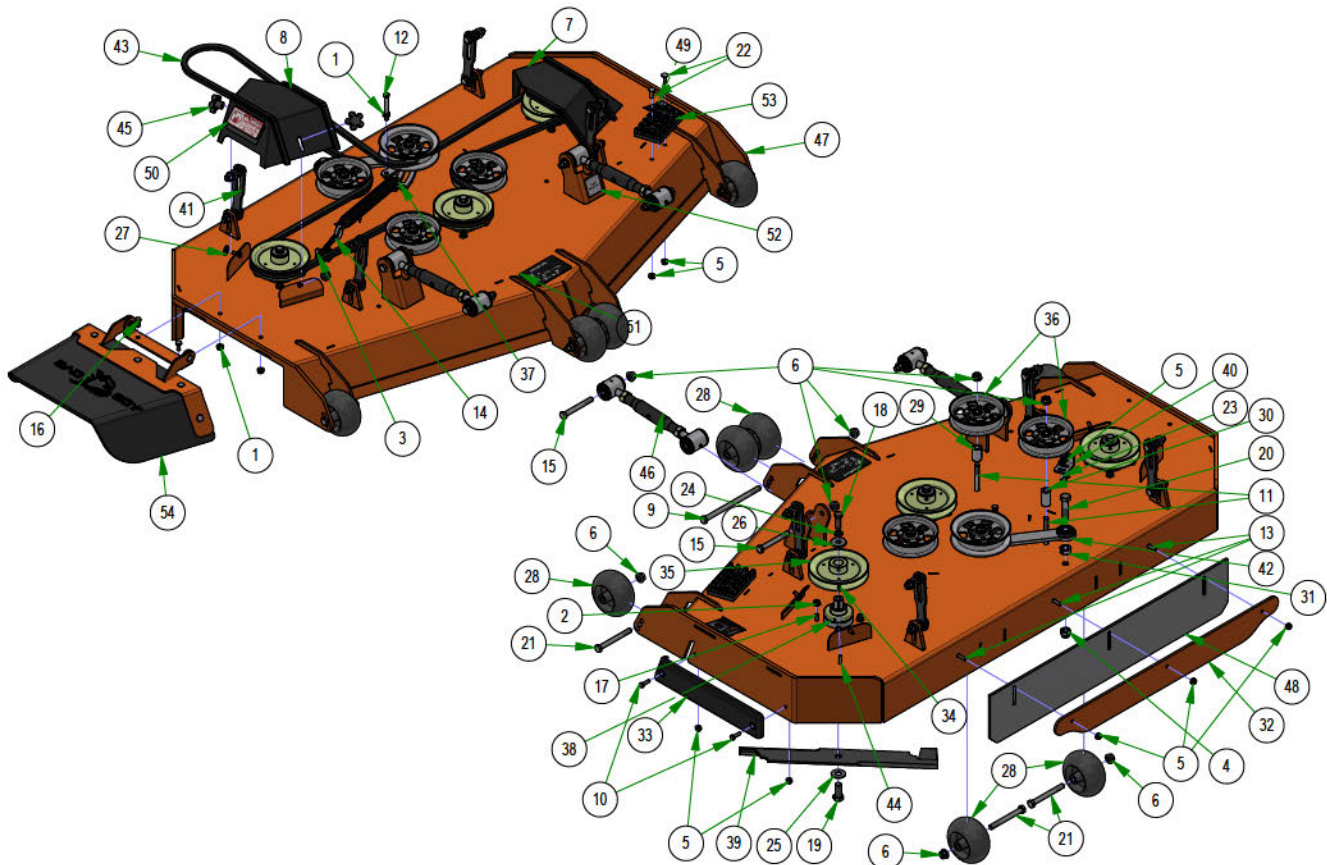

25

BAD BOY
MOWERS

PARTS MANUAL

RENEGADE DIESEL

ZERO-TURN MOWER OWNER'S PARTS MANUAL

For additional information, please see us at

www.badboycountry.com

PARTS SECTION: 61" Deck

PARTS SECTION: Deck Subassemblies

Parts List				Parts List			
ITEM	QTY	PART NUMBER	DESCRIPTION	ITEM	QTY	PART NUMBER	DESCRIPTION
1	1	013-0030-00	Hex Nut M20-2.5	19	2	032-2001-00	Sleeve
2	1	013-0031-00	Hex Nut M20-2.5 Left Hand Threads Gold Plated	20	1	033-8050-00	5" Idler Pulley
3	2	013-5201-00	3/8-16 HEX SERRATED FLANGE NUT HARD/ZINC	21	1	037-4000-01	4000 Series Spindle Housing
4	2	013-5300-00	1/2-13 HEX SERRATED FLANGE NUT HARD/ZINC	22	1	037-4002-00	4000 Series Spindle Spacer
5	7	013-8049-00	5/16-18 NYLON INSERT FLANGE LOCKNUT ZINC	23	4	037-6023-00	Bearing - 6206
6	3	013-8050-00	1/2-13 NYLON INSERT FLANGE LOCKNUT ZINC	24	1	037-6026-00	Spindle Shaft
7	5	018-4703-00	5/16-18 X 1-1/4 CARRIAGE BOLT ZINC	25	2	037-8002-00	Spindle Dust Cap
8	1	018-6012-00	3/8-16 X 1-1/2 HEX CAP SCREW (GR.5) ZINC	26	1	037-9050-00	Locking Collar w/ 1/4"-20 Set Screw
9	1	018-6036-00	1/2-13 X 2-3/4 HEX CAP SCREW (GR.5) ZINC	27	1	039-2125-00	Deck Hanger
10	2	018-6037-00	1/2-13 X 2-1/4 HEX CAP SCREW (GR.5) ZINC	28	1	039-4893-00	2019 Upper Chute Bracket
11	2	018-8066-00	5/16-18 X 7/8 CARRIAGE BOLT ZINC	29	1	039-4894-00	2019 Lower Chute Bracket
12	2	019-6042-00	.360 ID X .983 OD X .120 THICK FLAT WASHER NYLON	30	1	039-6946-10	2019 Deck Belt Tensioner
13	4	019-8054-00	.505 ID X 1.000 OD X .125 THICK FLAT WASHER NYLON	31	1	048-8020-00	2024 Turnbuckle Body
14	2	022-7009-00	Ball Bearing w/Retainer, 99502H-NR, .625 Bore x 1.375 OD x .4375 Width	32	1	048-8021-00	Turnbuckle End Right-Handed Thread
15	2	024-0001-00	1/4-28 Grease Fitting	33	1	048-8022-00	Turnbuckle End Left-Handed Thread
16	1	025-5203-00	.51 ID X .75 OD X .75 LGTH SOLID SPACER ZINC	34	1	206-6018-00	2019 Chute Hanger
17	1	026-0167-00	Belt Tensioner Retainer Plate	35	1	210-6025-00	2019 Belted Chute with Logo
18	4	032-2000-00	Polyurethane Bushing				