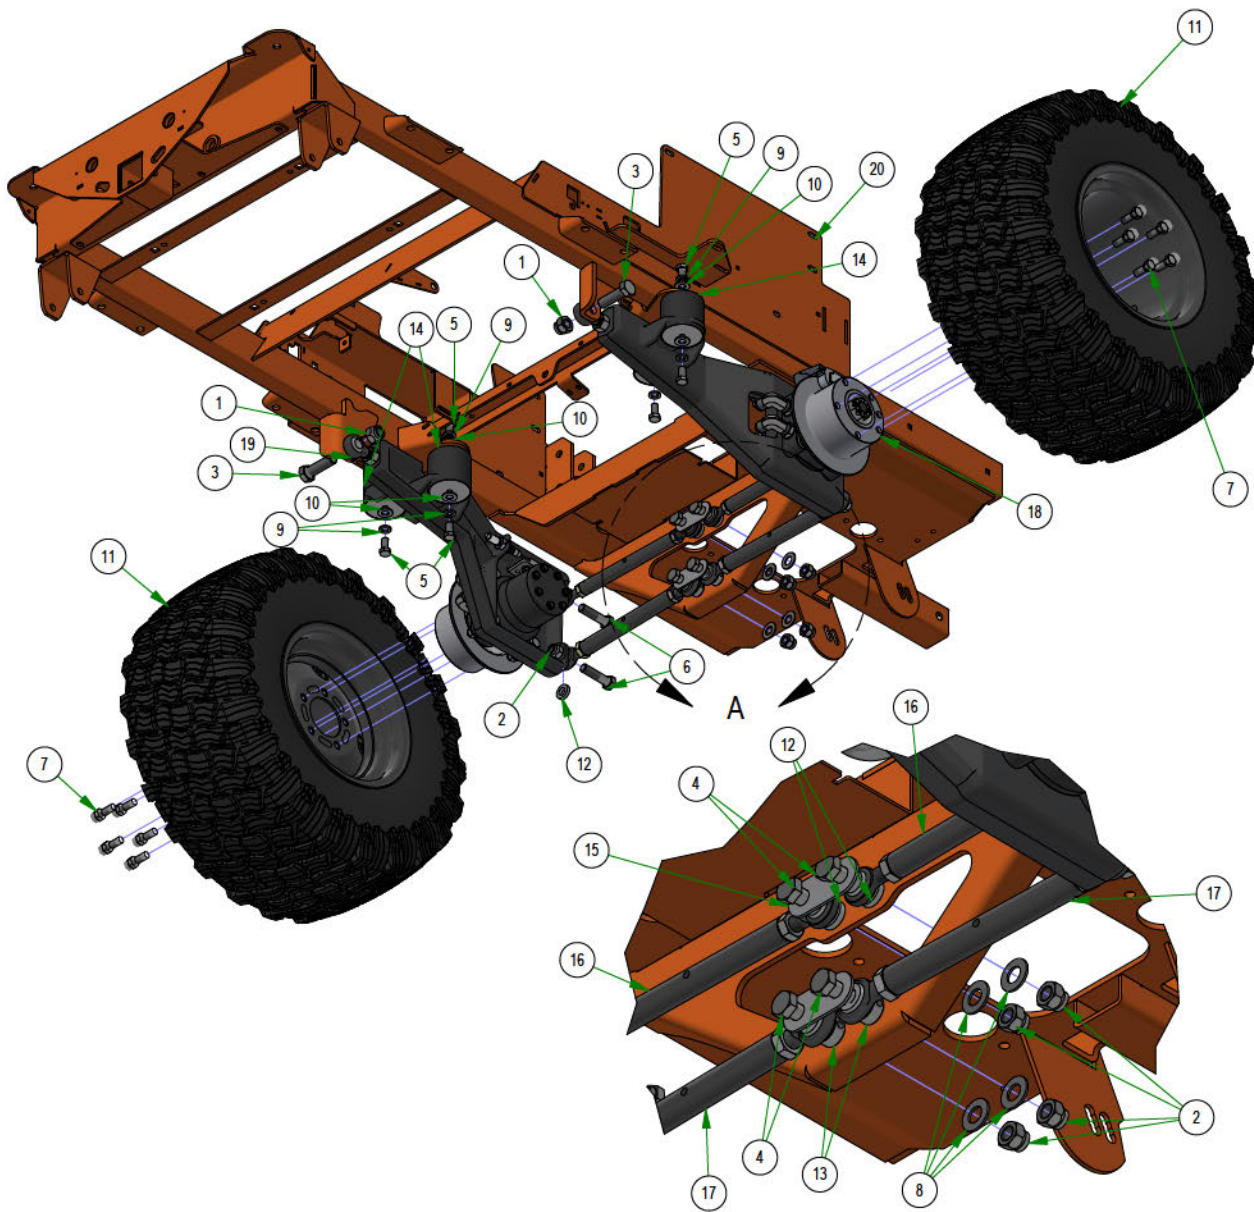

PARTS SECTION: Rear Suspension

Parts List				Parts List			
ITEM	QTY	PART NUMBER	DESCRIPTION	ITEM	QTY	PART NUMBER	DESCRIPTION
1	2	013-0023-00	3/4-10 NYLON INSERT LOCKNUT ZINC	11	2	022-4090-00	2019 Assy-26x12-12 Reaper Turf -10.5" Rim
2	8	013-7021-00	5/8-11 NYLON INSERT LOCKNUT ZINC	12	4	025-0071-00	Spacer 1.125OD x .625 ID x .250 Length
3	2	018-0045-00	3/4-10 X 2-1/2 HEX CAP SCREW (GR.5) ZINC	13	2	025-7020-00	5/8 SOLID SHAFT COLLAR (W/1 SET SCREW) ZINC
4	4	018-0049-00	5/8-11 X 2-3/4 HEX CAP SCREW (GR.5) ZINC	14	4	032-8999-00	Vibration Mount-Blue Dot
5	8	018-2030-00	1/2-13 X 1 HEX CAP SCREW (GR.5) ZINC	15	2	039-2145-00	2019 Suspension Gusset Outlaw
6	4	018-6059-00	5/8-11 X 2-1/2 HEX CAP SCREW (GR.5) ZINC	16	2	048-6061-00	2019 Suspension Radius Rod Assembly
7	10	018-7033-00	1/2-20 x 60" Lug Bolts Zinc Grade 8	17	2	048-6064-00	2019 Suspension Radius Rod Assembly
8	4	019-0009-00	5/8" Flat Washer SAE Spec Grade 8	18	1	070-0001-99	2019 Renegade Trailing LH Arm Assy
9	8	019-5007-00	1/2 SPLIT LOCKWASHER (GR.8) ZINC/YELLOW	19	1	070-0002-99	2019 Renegade Trailing RH Arm Assy
10	8	019-5702-00	1/2 SAE FLAT WASHER (1-1/16" OD) GR.8 ZINC YELLOW	20	1	070-5376-22	2022 Horizontal Diesel Frame

DETAIL A