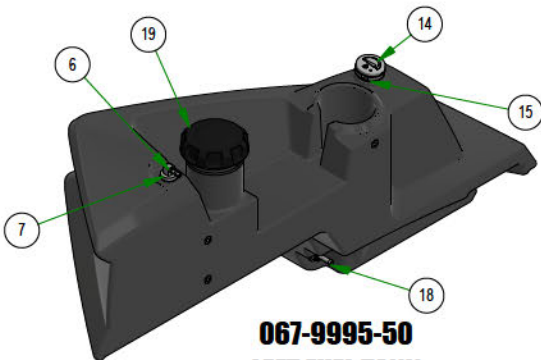

**067-9995-50
LEFT FUEL TANK**