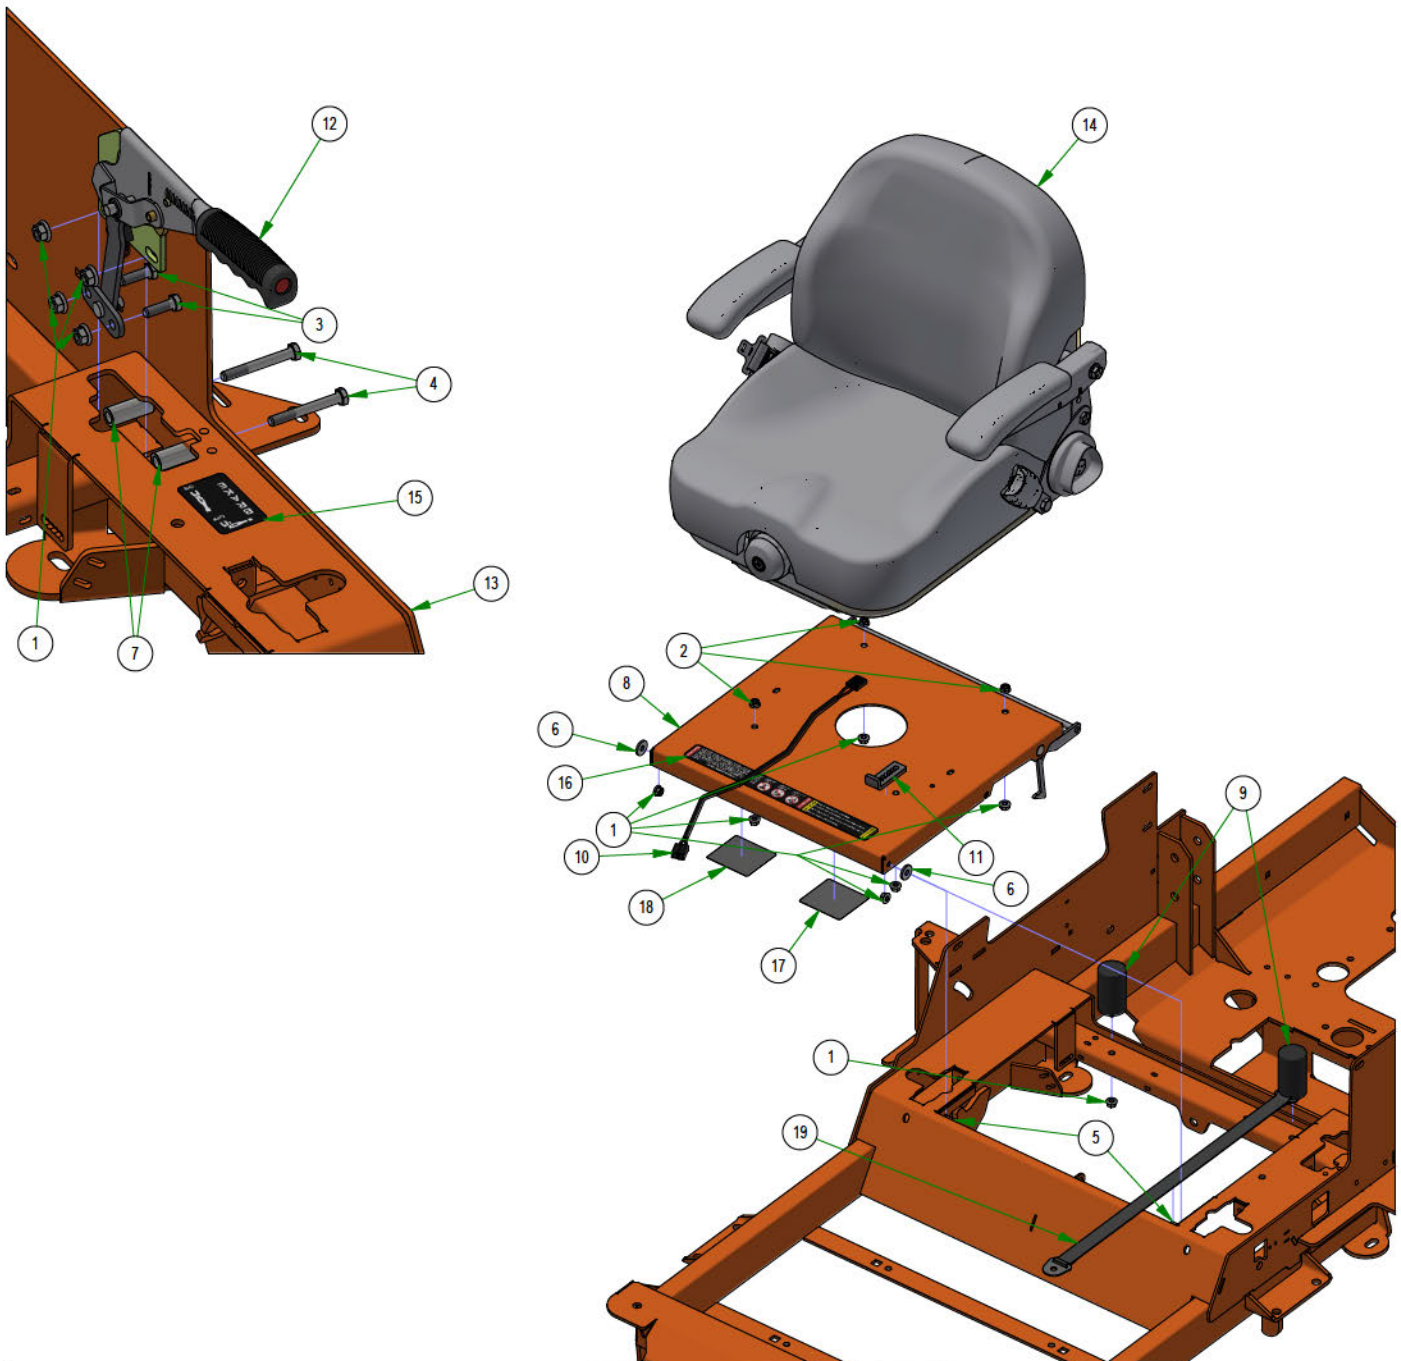

PARTS SECTION: Floorboard & Radiator

Parts List				Parts List			
ITEM	QTY	PART NUMBER	DESCRIPTION	ITEM	QTY	PART NUMBER	DESCRIPTION
1	4	013-8039-00	1/4-20 HEX NUT ZINC	7	1	024-0015-00	1/4 Barb to 3/16 NPT Overflow Fitting
2	1	014-3005-00	Electric Fan for 2019 Diesel Radiator	8	1	026-2008-00	Screen Retention Plate for 2019 Diesel Radiator
3	1	015-0098-00	1/4 NPT Drain Plug	9	2	030-0090-00	1/4-20 x 3/4 Thumb Screw
4	1	015-0104-00	radiator cap	10	1	079-3456-00	2024 R-Series Floorboard
5	4	019-4008-00	1/4 SPLIT LOCKWASHER ZINC	11	1	081-2024-00	24 R-Series Floorboard Matt v2
6	4	019-8040-00	1/4-20 X 3/4 CARRIAGE BOLT (GR.5) ZINC				

061-5001-00
RADIATOR ASSEMBLY

079-3155-24
FLOORBOARD ASSEMBLY

PARTS SECTION: Seat & Brake

Parts List				Parts List			
ITEM	QTY	PART NUMBER	DESCRIPTION	ITEM	QTY	PART NUMBER	DESCRIPTION
1	12	013-8049-00	5/16-18 NYLON INSERT FLANGE LOCKNUT ZINC	11	1	039-2156-00	Seat Stop
2	3	013-9002-00	5/16-18 HEX SERRATED FLANGE NUT HARD/ZINC	12	1	069-0001-00	2019 Brake Handle Assembly
3	2	018-2007-00	5/16-18 X 1 HEX CAP SCREW (GR.5) ZINC	13	1	070-5376-22	2022 Horizontal Diesel Frame
4	2	018-5344-00	5/16-18 X 2-1/2 HEX CAP SCREW (GR.5) ZINC	14	1	071-6065-25	2025 Seats Inc Suspension
5	2	018-8065-00	5/16-18 X 1 CARRIAGE BOLT (GR.8) ZINC	15	1	091-1101-18	2018 Out/XP/Diesel Brake Decal
6	2	019-6042-00	.360 ID X .983 OD X .120 THICK FLAT WASHER NYLON	16	1	091-3150-00	Outlaw Warning Decal
7	2	025-0027-00	.380 ID X .625 OD X 1.500 LGTH 2019 OUTLAW BRAKE HANDLE SPACER ZINC	17	1	091-4038-00	Control Adj. Control Rod Decal
8	1	026-2019-21	R-SERIES SEAT PLATE ASSEMBLY	18	1	091-4039-00	Control Adj. Control Dampener Decal
9	2	032-0001-00	2019 Bad Boy X Cylindrical Seat Mount	19	1	064-8083-00	Seat Strap with Buckles
10	1	036-5300-00	Seat Switch Adapter				