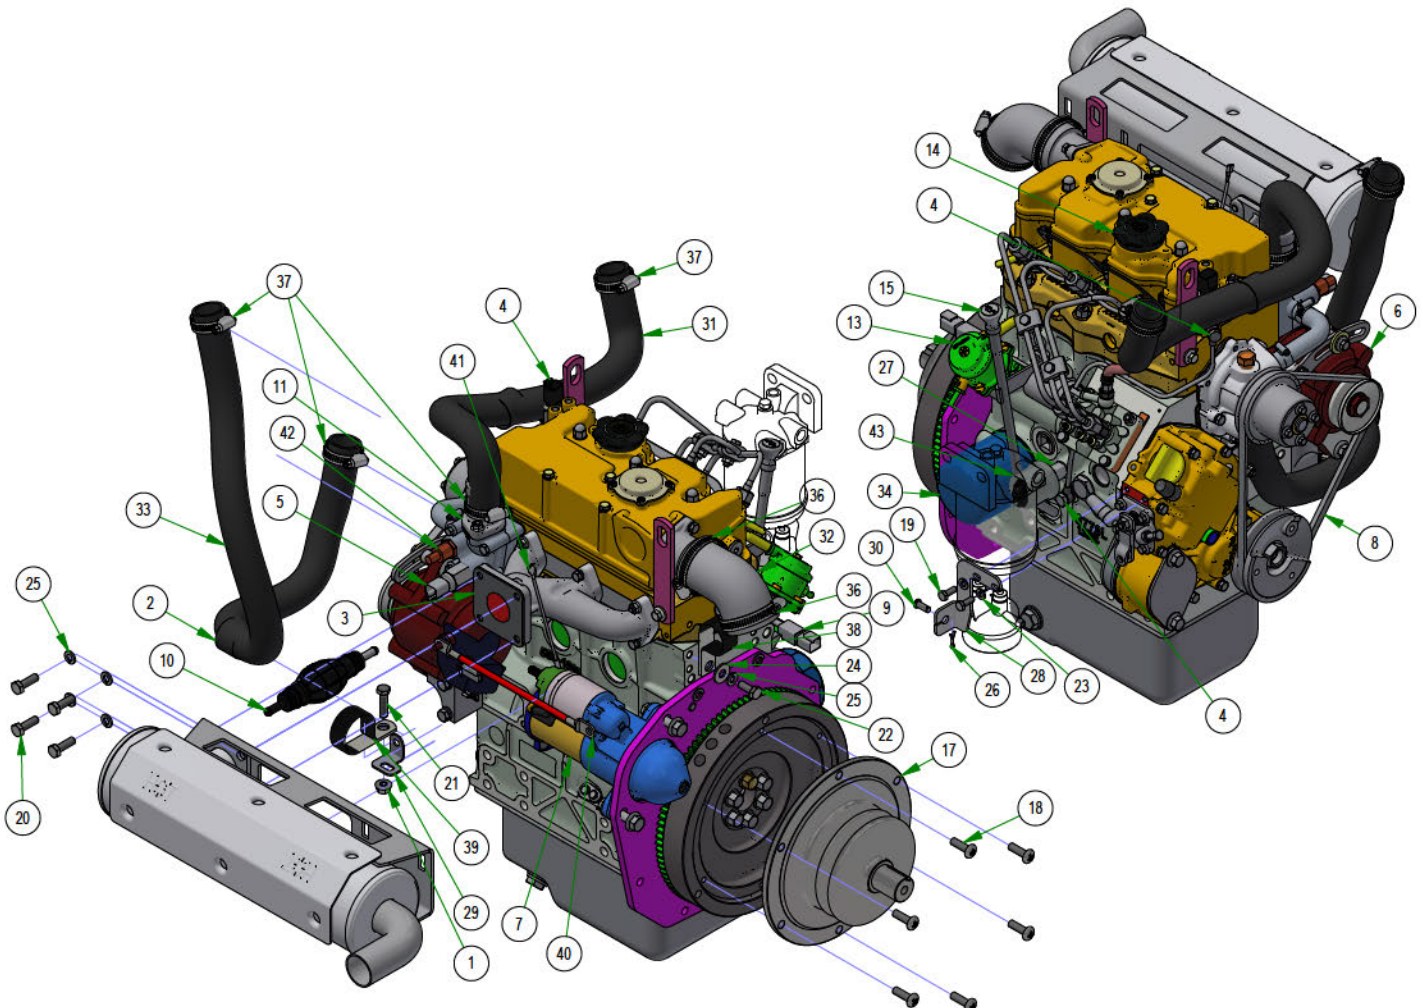

**039-6950-94
RIGHT PUMP IDLER**

**039-6950-95
LEFT PUMP IDLER**

**050-3001-00 & 050-3003-00
PUMP ASSEMBLIES**

**033-5011-00
PUMP PULLEY**

PARTS SECTION: Engine Assembly

Parts List				Parts List			
ITEM	QTY	PART NUMBER	DESCRIPTION	ITEM	QTY	PART NUMBER	DESCRIPTION
1	1	013-8049-00	5/16-18 NYLON INSERT FLANGE LOCKNUT ZINC	23	2	019-4008-00	1/4 SPLIT LOCKWASHER ZINC
2	2	014-1053-00	2019 Plastic Mesh Hose Loom	24	1	019-8044-00	5/16 USS FLAT WASHER (7/8 OD) ZINC
3	1	015-0010-50	Diesel Muffler Gasket	25	5	019-8051-00	5/16 SPLIT LOCKWASHER ZINC
4	1	015-0096-06	OIL PRESSURE SWITCH	26	1	020-2000-00	3/32 X 1/2 COTTER PIN ZINC
5	1	015-0096-07	COOLANT TEMPERATURE SWITCH	27	1	024-0070-00	8mm x 1/8 mpt Adaptor
6	1	015-0096-09	ALTERNATOR	28	1	039-1010-00	Throttle Bracket
7	1	015-0097-01	STARTER	29	1	039-1015-00	Diesel Radiator Hose Clamp Bracket
8	1	015-0097-02	ALTERNATOR BELT	30	1	044-2006-00	1/4 X 5/8 CLEVIS PIN PLAIN
9	1	015-0097-03	FUEL SHUTOFF SOLENOID	31	1	051-3003-00	2019 Diesel Radiator Hose Upper
10	1	015-0097-04	FUEL PRIMING BULB PUMP	32	1	051-3004-00	2019 Diesel Air intake Hose
11	1	015-0097-06	THERMOSTAT GASKET	33	1	051-3005-00	2019 Diesel Radiator Hose Lower
12	1	015-0097-07	FUEL PRE-FILTER	34	1	063-2010-01	OIL FILTER
13	1	015-0097-08	FUEL LIFT PUMP	35	1	063-2011-01	Fuel Filter
14	1	015-0097-11	OIL FILLER CAP	36	2	072-2002-00	2-1/2" Hose Clamp
15	1	015-0097-12	OIL LEVEL DIPSTICK	37	4	072-2003-00	1 1/8" Hose Clamp
16	1	015-0097-13	Fuel Separator Bowl	38	1	072-5000-00	Diesel Hydraulic Hose Clamp
17	1	017-3001-00	2019 Diesel Stub Shaft Double V	39	1	072-8090-00	Diesel Clamp 1 3/4" Vinyl
18	6	018-0016-00	5/16-18 X 1 BUTTON TORX CAP SCREW ZINC	40	1	086-0003-00	Red Battery Cable Alternator to Starter Cable
19	2	018-0024-00	M6-1.0 X 16MM DIN 933 HEX TAP BOLT (CL 8.8) ZINC	41	1	086-0009-00	2022 DIESEL JUMPER WIRE, WHITE, 14AWG
20	4	018-2001-00	M8-1.25 X 25MM DIN 933 HEX TAP BOLT (CL 10.9) ZINC	42	1	086-7003-00	Coolant Temperature Sender
21	1	018-2006-00	5/16-18 X 1-1/4 HEX C/S (GR.5) ZC	43	1	086-7004-00	Oil Pressure Gauge with Sender
22	1	018-5321-00	M8-1.25 X 20MM DIN 933 HEX TAP BOLT (CL 8.8) ZINC				