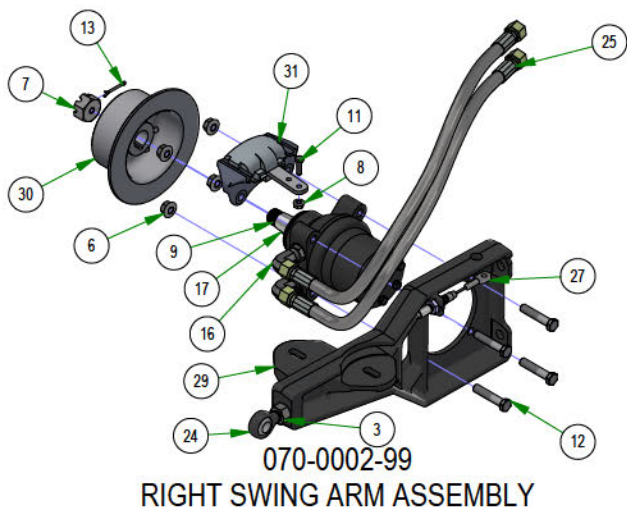

Parts List				Parts List			
ITEM	QTY	PART NUMBER	DESCRIPTION	ITEM	QTY	PART NUMBER	DESCRIPTION
1	1	013-0019-00	5/8-11 HEX JAM NUT ZINC	17	2	042-7041-00	Woodruff Key
2	1	013-0020-00	NUT, 5/8-18LH	18	1	048-0001-00	2019 Suspension Link Body
3	2	013-0022-00	3/4"-16 Fine Full Nut	19	1	048-0002-00	Rear Radius Rod, 3/4 Body
4	1	013-0027-00	3/4-16 HEX JAM NUT ZINC	20	1	048-6062-00	2019 RH 5/8" Heim
5	1	013-0028-00	3/4-16 LH HEX JAM NUT ZINC	21	1	048-6063-00	2019 LH 5/8" Heim
6	8	013-6040-00	1/2-13 Gr 8 Centerlock Flange Nut	22	1	048-6065-00	3/4-16 x 5/8 RH Heim
7	2	013-7050-00	1" Castle Nut for HydroGear Wheel Motor	23	1	048-6066-00	3/4-16 x 5/8 LH Heim
8	2	013-8049-00	5/16-18 NYLON INSERT FLANGE LOCKNUT ZINC	24	2	048-7001-00	3/4-16 RH Male Rod End
9	1	015-4600-00	18cc Parker Wheel Motor- Right	25	4	051-6007-00	2019 Renegade Hydro Hose
10	1	015-4601-00	18cc Parker Wheel Motor- Left	26	1	064-8054-00	2019 Short Brake Cable-Suspension Models
11	2	018-2007-00	5/16-18 X 1 HEX CAP SCREW (GR.5) ZINC	27	1	064-9002-00	2019 Long Brake Cable-Renegade, Rogue
12	8	018-6041-00	1/2-13 x 2.75 Gr. 8 Hex Head Bolt	28	1	070-0001-00	2019 Left Trailing Arm
13	2	020-7022-00	1/8 X 1-1/2 COTTER PIN ZINC	29	1	070-0002-00	2019 Right Trailing Arm
14	1	022-4085-00	2019 26x12-12 Reaper Turf Tire	30	2	092-5201-00	Brake Disk
15	1	022-4086-00	2019 10.5" Wheel	31	1	092-7000-00	XP/AOS Right Brake Caliper
16	4	024-2065-00	2019 Rouge/Renegade Wheel Motor 90° Fitting #6801-10L	32	1	092-7001-00	XP/AOS Left Brake Caliper