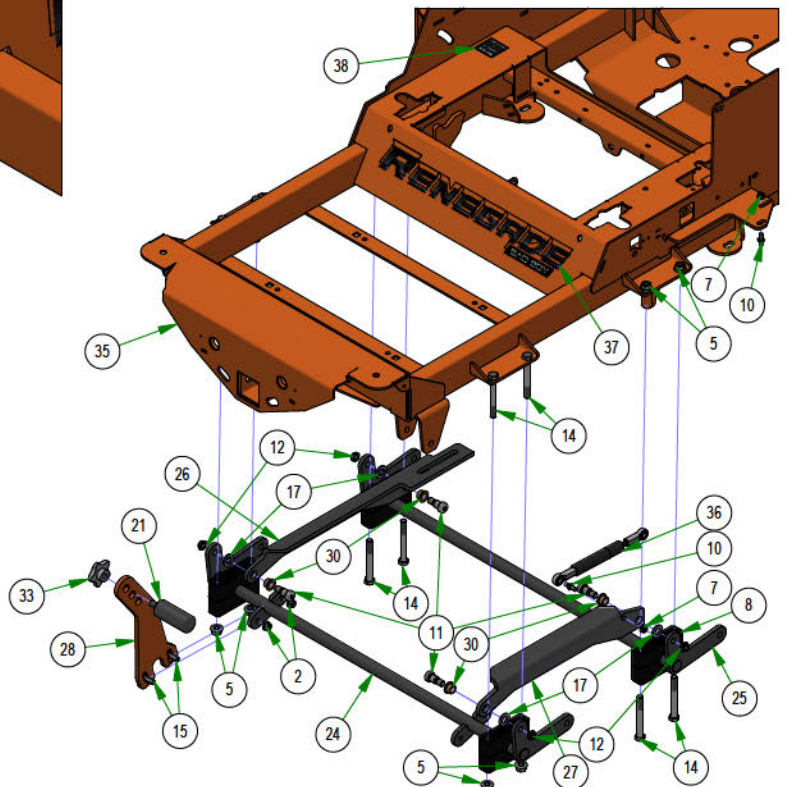

Parts List				Parts List			
ITEM	QTY	PART NUMBER	DESCRIPTION	ITEM	QTY	PART NUMBER	DESCRIPTION
1	1	013-0080-00	.625 ID x 1.250 OD x .062 THK F/W Nylon	20	1	025-0025-00	MZ Deck Idler Spacer
2	2	013-5202-00	3/8-16 NYLON INSERT FLANGE LOCKNUT (GR.F) ZINC	21	1	026-0026-00	Knurled Pedal
3	3	013-5300-00	1/2-13 HEX SERRATED FLANGE NUT HARD/ZINC	22	1	028-0008-00	Dial Rod Plunger
4	1	013-7018-00	1/2-13 HEX NUT ZINC	23	1	028-0015-19	2019 Outlaw Gen2 Deck Height Dial Rod Assy
5	9	013-8050-00	1/2-13 NYLON INSERT FLANGE LOCKNUT ZINC	24	1	028-0026-00	2019 Outlaw Actuator - Front
6	2	013-9001-00	1/4-20 HEX SERRATED FLANGE NUT HARD/ZINC	25	1	028-0027-00	2019 Outlaw Actuator - Rear
7	2	013-9002-00	5/16-18 HEX SERRATED FLANGE NUT HARD/ZINC	26	1	028-6075-22	2019 Actuator Linkage - Right - Black
8	4	017-9075-00	Pillow Block Assembly	27	1	028-6076-22	2019 Actuator Linkage - Left - Black
9	1	018-0043-00	2 1/2 x 1/2 Carriage Bolt	28	1	031-0003-00	Foot Lift Upright Lever
10	2	018-2055-00	10mm Damper Ball Stud-XP Linkage	29	1	031-0125-00	2019 Outlaw Deck Travel Lock
11	4	018-3001-00	5/8 x 5/8 SOCKET SHOULDER BOLT ZINC YELLOW	30	4	032-5052-00	.627 ID X .753 OD X .500 LGTH X 1.000 FLG OD X .094 FLG THICK FLANGED BEARING OIL-IMPREG BRNZ
12	4	018-4010-00	1/2-13 NYLON INSERT JAM LOCKNUT ZINC	31	1	034-1025-00	Brake Spring
13	1	018-4702-00	1/4-20 X 1-1/4 HEX CAP SCREW (GR.5) ZINC	32	1	044-4000-00	Seat Bracket Pin
14	8	018-5019-00	1/2-13 X 4 HEX CAP SCREW (GR.8) ZINC YELLOW	33	1	045-6044-00	Foot Pedal Knob 1/2-13
15	2	018-5043-00	3/8-16 X 1-1/4 CARRIAGE BOLT ZINC	34	1	069-4011-00	Travel Lock Rubber Grip
16	1	019-0007-00	.517 SQ WIDTH ID X .937 OD X .060 THICK F/W PHOS/OIL	35	1	070-5376-22	2022 Horizontal Diesel Frame
17	5	019-6017-00	.635 ID X 1.120 OD X .140 THICK FLAT WASHER NYLON	36	1	087-6100-00	250lb Gas Spring - 61" Deck
18	3	019-8054-00	.505 ID X 1.000 OD X .125 THICK FLAT WASHER NYLON	37	1	091-0518-00	Renegade Front Cover Decal
19	1	025-0002-00	5/8" Split Collar	38	1	091-4037-00	2019 Deck Release Decal