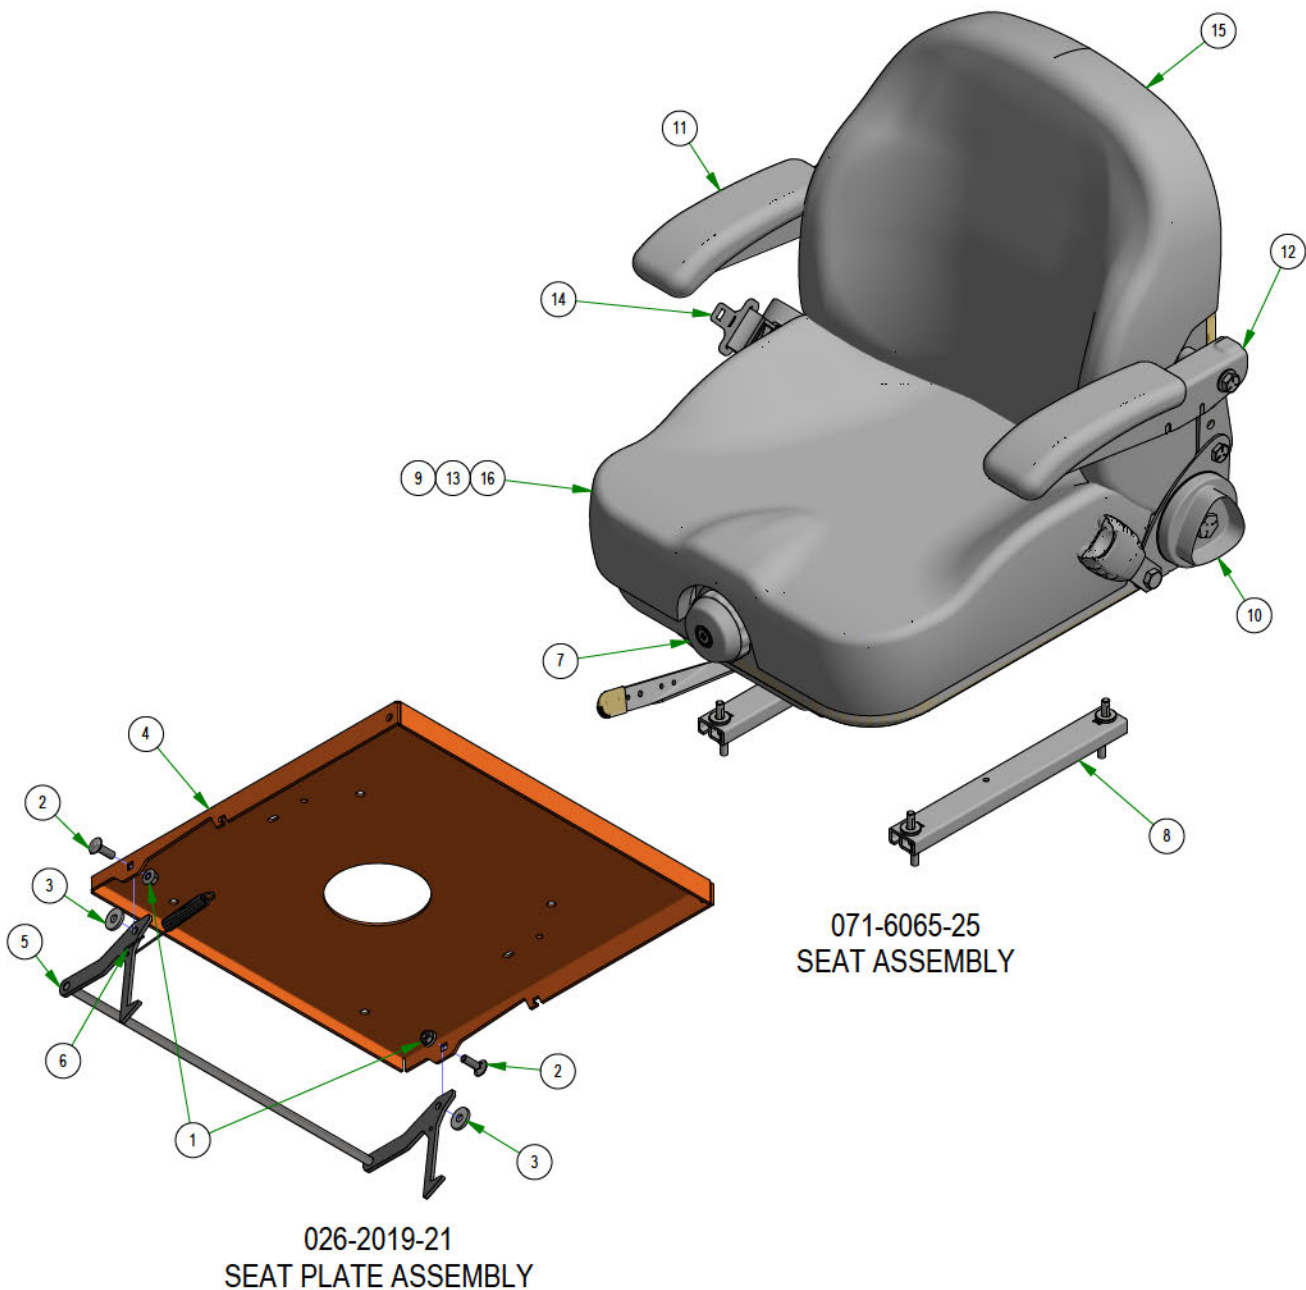

PARTS SECTION: Seat Subassemblies

Parts List				Parts List			
ITEM	QTY	PART NUMBER	DESCRIPTION	ITEM	QTY	PART NUMBER	DESCRIPTION
1	2	013-8049-00	5/16-18 NYLON INSERT FLANGE LOCKNUT ZINC	9	1	071-6065-07	Delta Plunger Switch - N.O.
2	2	018-8065-00	5/16-18 X 1 CARRIAGE BOLT (GR.8) ZINC	10	1	071-6065-10	Recliner Adjustment Knob-New
3	2	019-6042-00	.360 ID X .983 OD X .120 THICK FLAT WASHER NYLON	11	1	071-6065-11	RH Armrest-Selfskin Front Adj
4	1	026-2019-00	R-SERIES SEAT PLATE	12	1	071-6065-12	LH Armrest-Selfskin Front Adj
5	1	028-0090-00	Seat Latch Rod Assembly	13	1	071-6065-13	Bellows w/Hardware
6	1	034-1025-00	Brake Spring	14	1	071-6065-14	2" Retractable Belt Kit w/Spacers
7	1	071-6065-05	Weight Adjust Indicator Knob Assy	15	1	071-6065-17	Back Cover, 2025 Suspension Seat
8	1	071-6065-06	4" Single Locking Track Kit	16	1	071-6065-18	Cushion Cover, 2025 Suspension Seat