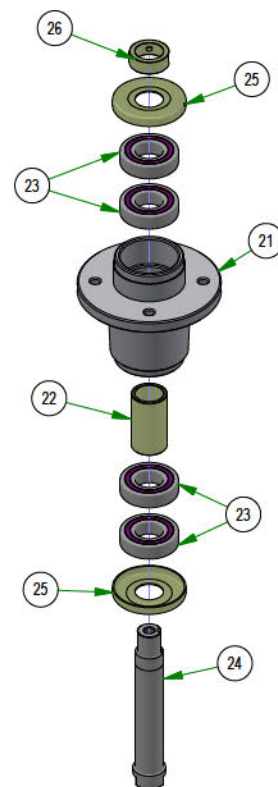

PARTS SECTION: Deck Subassemblies

Parts List				Parts List			
ITEM	QTY	PART NUMBER	DESCRIPTION	ITEM	QTY	PART NUMBER	DESCRIPTION
1	1	013-0030-00	Hex Nut M20-2.5	19	2	032-2001-00	Sleeve
2	1	013-0031-00	Hex Nut M20-2.5 Left Hand Threads Gold Plated	20	1	033-8050-00	5" Idler Pulley
3	2	013-5201-00	3/8-16 HEX SERRATED FLANGE NUT HARD/ZINC	21	1	037-4000-01	4000 Series Spindle Housing
4	2	013-5300-00	1/2-13 HEX SERRATED FLANGE NUT HARD/ZINC	22	1	037-4002-00	4000 Series Spindle Spacer
5	7	013-8049-00	5/16-18 NYLON INSERT FLANGE LOCKNUT ZINC	23	4	037-6023-00	Bearing - 6206
6	3	013-8050-00	1/2-13 NYLON INSERT FLANGE LOCKNUT ZINC	24	1	037-6026-00	Spindle Shaft
7	5	018-4703-00	5/16-18 X 1-1/4 CARRIAGE BOLT ZINC	25	2	037-8002-00	Spindle Dust Cap
8	1	018-6012-00	3/8-16 X 1-1/2 HEX CAP SCREW (GR.5) ZINC	26	1	037-9050-00	Locking Collar w/ 1/4"-20 Set Screw
9	1	018-6036-00	1/2-13 X 2-3/4 HEX CAP SCREW (GR.5) ZINC	27	1	039-2125-00	Deck Hanger
10	2	018-6037-00	1/2-13 X 2-1/4 HEX CAP SCREW (GR.5) ZINC	28	1	039-4893-00	2019 Upper Chute Bracket
11	2	018-8066-00	5/16-18 X 7/8 CARRIAGE BOLT ZINC	29	1	039-4894-00	2019 Lower Chute Bracket
12	2	019-6042-00	.360 ID X .983 OD X .120 THICK FLAT WASHER NYLON	30	1	039-6946-10	2019 Deck Belt Tensioner
13	4	019-8054-00	.505 ID X 1.000 OD X .125 THICK FLAT WASHER NYLON	31	1	048-8020-00	2024 Turnbuckle Body
14	2	022-7009-00	Ball Bearing w/Retainer, 99502H-NR, .625 Bore x 1.375 OD x .4375 Width	32	1	048-8021-00	Turnbuckle End Right-Handed Thread
15	2	024-0001-00	1/4-28 Grease Fitting	33	1	048-8022-00	Turnbuckle End Left-Handed Thread
16	1	025-5203-00	.51 ID X .75 OD X .75 LGTH SOLID SPACER ZINC	34	1	206-6018-00	2019 Chute Hanger
17	1	026-0167-00	Belt Tensioner Retainer Plate	35	1	210-6025-00	2019 Belted Chute with Logo
18	4	032-2000-00	Polyurethane Bushing				