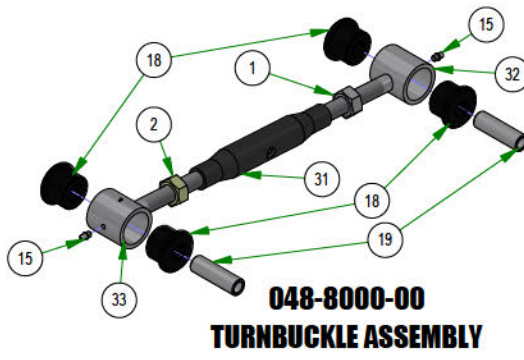

25

BAD BOY
MOWERS

PARTS MANUAL

RENEGADE DIESEL

ZERO-TURN MOWER OWNER'S PARTS MANUAL

For additional information, please see us at

www.badboycountry.com

PARTS SECTION: 61" Deck

PARTS SECTION: Deck Subassemblies

Parts List				Parts List			
ITEM	QTY	PART NUMBER	DESCRIPTION	ITEM	QTY	PART NUMBER	DESCRIPTION
1	1	013-0030-00	Hex Nut M20-2.5	19	2	032-2001-00	Sleeve
2	1	013-0031-00	Hex Nut M20-2.5 Left Hand Threads Gold Plated	20	1	033-8050-00	5" Idler Pulley
3	2	013-5201-00	3/8-16 HEX SERRATED FLANGE NUT HARD/ZINC	21	1	037-4000-01	4000 Series Spindle Housing
4	2	013-5300-00	1/2-13 HEX SERRATED FLANGE NUT HARD/ZINC	22	1	037-4002-00	4000 Series Spindle Spacer
5	7	013-8049-00	5/16-18 NYLON INSERT FLANGE LOCKNUT ZINC	23	4	037-6023-00	Bearing - 6206
6	3	013-8050-00	1/2-13 NYLON INSERT FLANGE LOCKNUT ZINC	24	1	037-6026-00	Spindle Shaft
7	5	018-4703-00	5/16-18 X 1-1/4 CARRIAGE BOLT ZINC	25	2	037-8002-00	Spindle Dust Cap
8	1	018-6012-00	3/8-16 X 1-1/2 HEX CAP SCREW (GR.5) ZINC	26	1	037-9050-00	Locking Collar w/ 1/4"-20 Set Screw
9	1	018-6036-00	1/2-13 X 2-3/4 HEX CAP SCREW (GR.5) ZINC	27	1	039-2125-00	Deck Hanger
10	2	018-6037-00	1/2-13 X 2-1/4 HEX CAP SCREW (GR.5) ZINC	28	1	039-4893-00	2019 Upper Chute Bracket
11	2	018-8066-00	5/16-18 X 7/8 CARRIAGE BOLT ZINC	29	1	039-4894-00	2019 Lower Chute Bracket
12	2	019-6042-00	.360 ID X .983 OD X .120 THICK FLAT WASHER NYLON	30	1	039-6946-10	2019 Deck Belt Tensioner
13	4	019-8054-00	.505 ID X 1.000 OD X .125 THICK FLAT WASHER NYLON	31	1	048-8020-00	2024 Turnbuckle Body
14	2	022-7009-00	Ball Bearing w/Retainer, 99502H-NR, .625 Bore x 1.375 OD x .4375 Width	32	1	048-8021-00	Turnbuckle End Right-Handed Thread
15	2	024-0001-00	1/4-28 Grease Fitting	33	1	048-8022-00	Turnbuckle End Left-Handed Thread
16	1	025-5203-00	.51 ID X .75 OD X .75 LGTH SOLID SPACER ZINC	34	1	206-6018-00	2019 Chute Hanger
17	1	026-0167-00	Belt Tensioner Retainer Plate	35	1	210-6025-00	2019 Belted Chute with Logo
18	4	032-2000-00	Polyurethane Bushing				