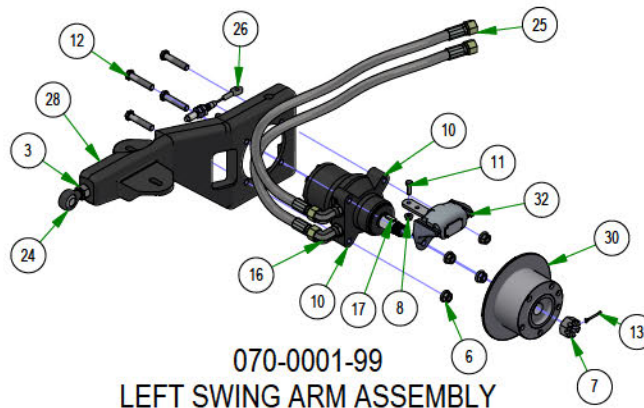

Parts List				Parts List			
ITEM	QTY	PART NUMBER	DESCRIPTION	ITEM	QTY	PART NUMBER	DESCRIPTION
1	1	013-0019-00	5/8-11 HEX JAM NUT ZINC	17	2	042-7041-00	Woodruff Key
2	1	013-0020-00	NUT, 5/8-18LH	18	1	048-0001-00	2019 Suspension Link Body
3	2	013-0022-00	3/4"-16 Fine Full Nut	19	1	048-0002-00	Rear Radius Rod, 3/4 Body
4	1	013-0027-00	3/4-16 HEX JAM NUT ZINC	20	1	048-6062-00	2019 RH 5/8" Heim
5	1	013-0028-00	3/4-16 LH HEX JAM NUT ZINC	21	1	048-6063-00	2019 LH 5/8" Heim
6	8	013-6040-00	1/2-13 Gr 8 Centerlock Flange Nut	22	1	048-6065-00	3/4-16 x 5/8 RH Heim
7	2	013-7050-00	1" Castle Nut for HydroGear Wheel Motor	23	1	048-6066-00	3/4-16 x 5/8 LH Heim
8	2	013-8049-00	5/16-18 NYLON INSERT FLANGE LOCKNUT ZINC	24	2	048-7001-00	3/4-16 RH Male Rod End
9	1	015-4600-00	18cc Parker Wheel Motor- Right	25	4	051-6007-00	2019 Renegade Hydro Hose
10	1	015-4601-00	18cc Parker Wheel Motor- Left	26	1	064-8054-00	2019 Short Brake Cable-Suspension Models
11	2	018-2007-00	5/16-18 X 1 HEX CAP SCREW (GR.5) ZINC	27	1	064-9002-00	2019 Long Brake Cable-Renegade, Rogue
12	8	018-6041-00	1/2-13 x 2.75 Gr. 8 Hex Head Bolt	28	1	070-0001-00	2019 Left Trailing Arm
13	2	020-7022-00	1/8 X 1-1/2 COTTER PIN ZINC	29	1	070-0002-00	2019 Right Trailing Arm
14	1	022-4085-00	2019 26x12-12 Reaper Turf Tire	30	2	092-5201-00	Brake Disk
15	1	022-4086-00	2019 10.5" Wheel	31	1	092-7000-00	XP/AOS Right Brake Caliper
16	4	024-2065-00	2019 Rouge/Renegade Wheel Motor 90° Fitting #6801-10L	32	1	092-7001-00	XP/AOS Left Brake Caliper