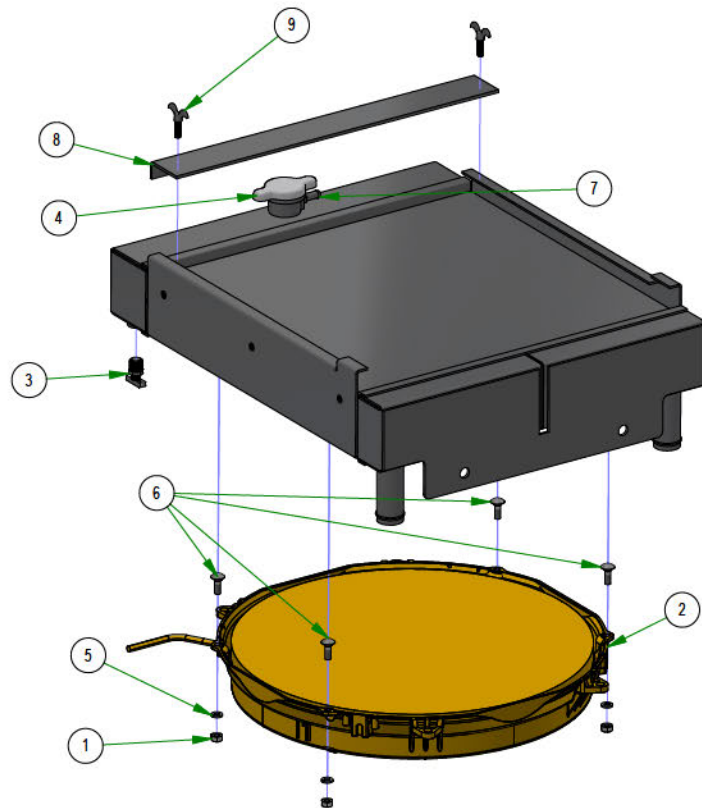

PARTS SECTION: Floorboard & Radiator

Parts List				Parts List			
ITEM	QTY	PART NUMBER	DESCRIPTION	ITEM	QTY	PART NUMBER	DESCRIPTION
1	4	013-8039-00	1/4-20 HEX NUT ZINC	7	1	024-0015-00	1/4 Barb to 3/16 NPT Overflow Fitting
2	1	014-3005-00	Electric Fan for 2019 Diesel Radiator	8	1	026-2008-00	Screen Retention Plate for 2019 Diesel Radiator
3	1	015-0098-00	1/4 NPT Drain Plug	9	2	030-0090-00	1/4-20 x 3/4 Thumb Screw
4	1	015-0104-00	radiator cap	10	1	079-3456-00	2024 R-Series Floorboard
5	4	019-4008-00	1/4 SPLIT LOCKWASHER ZINC	11	1	081-2024-00	24 R-Series Floorboard Matt v2
6	4	019-8040-00	1/4-20 X 3/4 CARRIAGE BOLT (GR.5) ZINC				

061-5001-00
RADIATOR ASSEMBLY