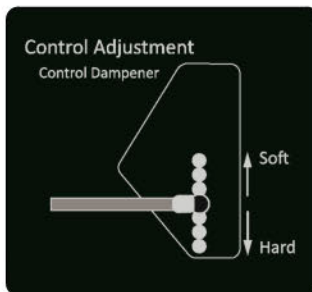

Deck Impact Patent Decal 9591803

091-4039-00