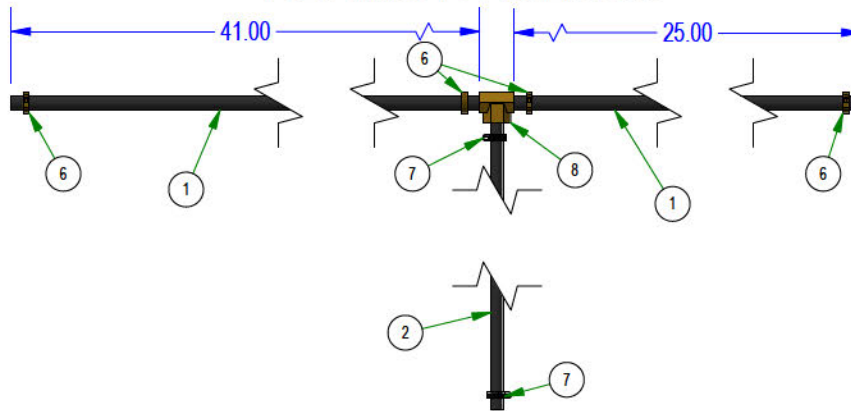

FUEL RETURNS TO ENGINE