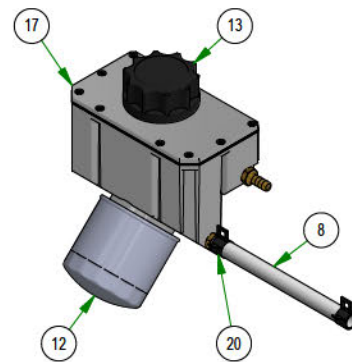

**067-8054-18
RIGHT HYDRO TANK**