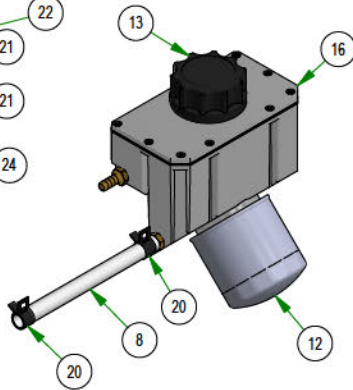

**067-8053-18
LEFT HYDRO TANK**