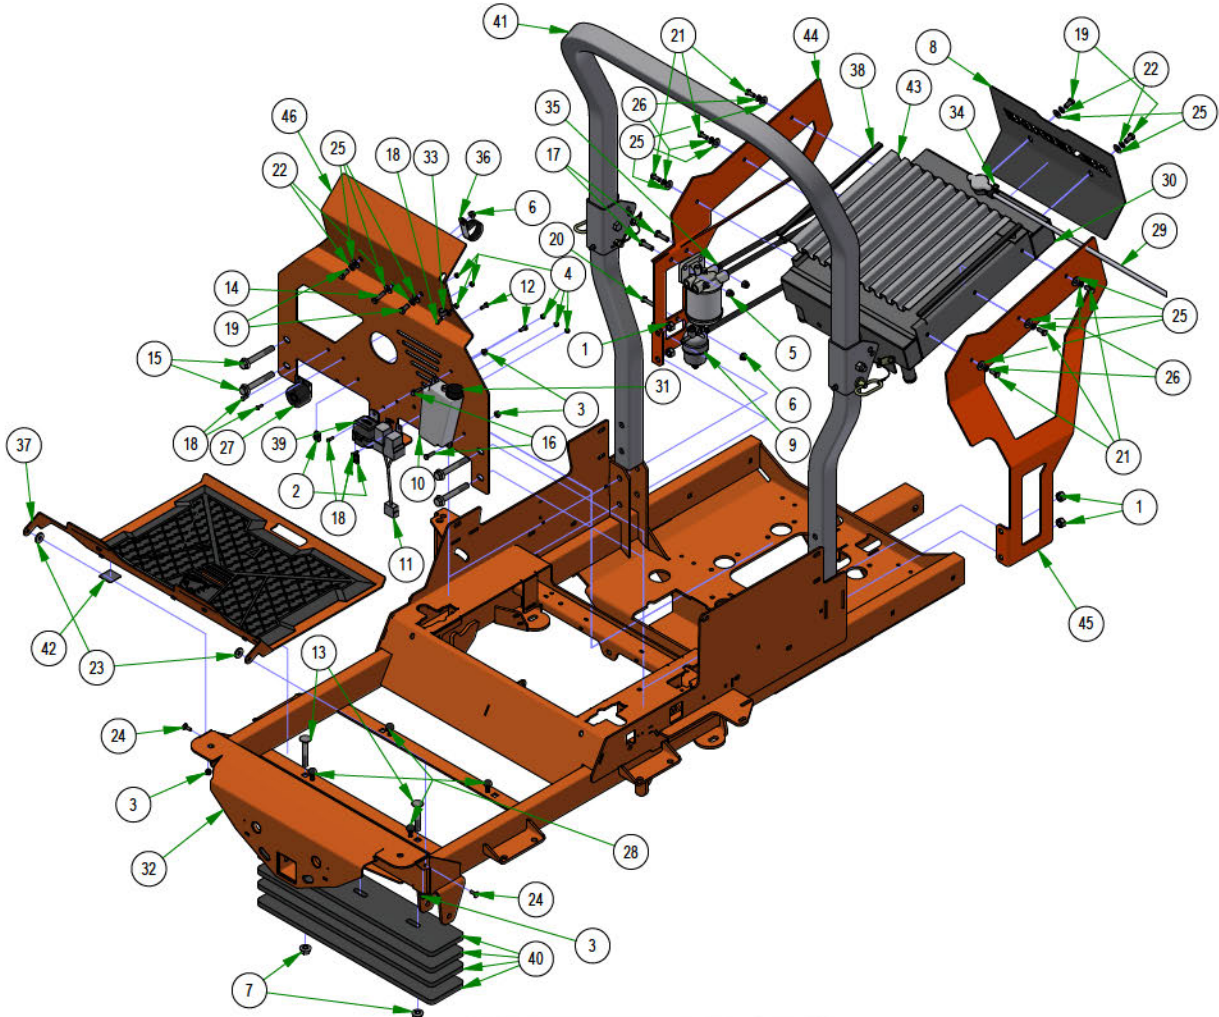

Parts List				Parts List			
ITEM	QTY	PART NUMBER	DESCRIPTION	ITEM	QTY	PART NUMBER	DESCRIPTION
1	4	013-0005-00	1/2-13 HEX 2-WAY REVERSIBLE CENTER LOCKNUT Grade B ZINC	24	2	019-8040-00	1/4-20 X 3/4 CARRIAGE BOLT (GR.5) ZINC
2	2	013-0054-00	1/4-20 Cage Nut	25	11	019-8044-00	5/16 USS FLAT WASHER (7/8 OD) ZINC
3	4	013-2050-00	1/4-20 NYL INSERT FLANGE LOCKNUT ZINC	26	6	019-8051-00	5/16 SPLIT LOCKWASHER ZINC
4	6	013-5019-00	10-24 NYLON INSERT LOCKNUT ZINC	27	1	021-8059-00	Heat Warning Piezo Buzzer
5	2	013-5041-00	3/8-16 NYLON INSERT LOCKNUT ZINC	28	4	029-4011-00	2023 Floor Board Rubber Bumper
6	2	013-8049-00	5/16-18 NYLON INSERT FLANGE LOCKNUT ZINC	29	1	051-7080-22	2022 Renegade Diesel Fuel Line Assembly
7	2	013-8050-00	1/2-13 NYLON INSERT FLANGE LOCKNUT ZINC	30	1	061-5001-98	2019 Diesel Radiator Kit
8	1	014-5065-22	2019 Diesel Upper Rear Cover - Black	31	1	066-8075-00	Reservoir Tank Cap-Overflow
9	1	015-0097-00	24.7HP Perkins Engine, 403J-11	32	1	070-5376-22	2022 Horizontal Diesel Frame
10	1	015-0111-00	overflow Reservoir- 27Kaw & 28/35Hp Diesel	33	1	072-0001-00	3/8 Cable Clamp-Black Nylon
11	1	015-0129-00	Diesel Relay Auto Shut Down Assembly	34	1	072-8067-00	5/8 Hose Clamp
12	2	018-0024-00	M6-1.0 X 16MM DIN 933 HEX TAP BOLT (CL 8.8) ZINC	35	3	072-8076-00	2 EAR CLAMP 12.5mm-15mm
13	2	018-0067-00	1/2-13 x 3 Carriage Bolt Grade 5	36	1	072-8090-00	Diesel Clamp 1 3/4" Vinyl
14	1	018-2006-00	5/16-18 X 1-1/4 HEX C/S (GR.5) ZC	37	1	079-3155-24	2024 R-Series Floorboard Assembly
15	4	018-2018-00	1/2-13 X 3-1/2 HEX FLANGE BOLT (GR.8) ZINC	38	2	084-4015-00	Rubber Trim
16	2	018-4007-00	1/4-20 X 1 HEX CAP SCREW (GR.5) ZINC	39	1	086-0247-20	2022 Renegade Diesel Wiring Harness
17	2	018-5040-00	3/8-16 X 1-1/4 HEX CAP SCREW (GR.5) ZINC	40	4	088-1999-00	2019 Outlaw Counter Weight
18	6	018-5200-00	10-24 X 5/8 BUTTON SOCKET CAP SCREW 18-8 STAINLESS STEEL	41	1	089-0006-00	2019 2X2 Folding ROPS
19	4	018-5250-00	3/8-16 X 3/4 HEX CAP SCREW (GR.5) ZINC	42	1	091-0020-22	Patent Decal (Anti-Wobble)
20	1	018-5344-00	5/16-18 X 2-1/2 HEX CAP SCREW (GR.5) ZINC	43	1	094-5088-00	Radiator Screen Diesel
21	6	018-8063-00	5/16-18 X 3/4 HEX CAP SCREW (GR.5) ZINC	44	1	201-8026-00	2019 Diesel Radiator Mount - Right
22	4	019-5037-00	3/8 SPLIT LOCKWASHER ZINC	45	1	201-8027-00	2019 Diesel Radiator Mount - Left
23	2	019-6042-00	.360 ID X .983 OD X .120 THICK FLAT WASHER NYLON	46	1	201-8028-00	2022 Diesel Radiator Mount