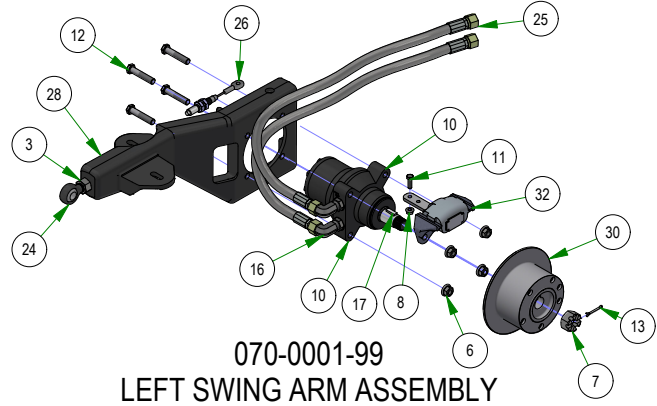

Parts List				Parts List			
ITEM	QTY	PART NUMBER	DESCRIPTION	ITEM	QTY	PART NUMBER	DESCRIPTION
1	1	013-0019-00	5/8-11 HEX JAM NUT ZINC	17	2	042-7041-00	Woodruff Key
2	1	013-0020-00	NUT, 5/8-18LH	18	1	048-0001-00	2019 Suspension Link Body
3	2	013-0022-00	3/4"-16 Fine Full Nut	19	1	048-0002-00	Rear Radius Rod, 3/4 Body
4	1	013-0027-00	3/4-16 HEX JAM NUT ZINC	20	1	048-6062-00	2019 RH 5/8" Heim
5	1	013-0028-00	3/4-16 LH HEX JAM NUT ZINC	21	1	048-6063-00	2019 LH 5/8" Heim
6	8	013-6040-00	1/2-13 Gr 8 Centerlock Flange Nut	22	1	048-6065-00	3/4-16 x 5/8 RH Heim
7	2	013-7050-00	1" Castle Nut for HydroGear Wheel Motor	23	1	048-6066-00	3/4-16 x 5/8 LH Heim
8	2	013-8049-00	5/16-18 NYLON INSERT FLANGE LOCKNUT ZINC	24	2	048-7001-00	3/4-16 RH Male Rod End
9	1	015-4600-00	18cc Parker Wheel Motor- Right	25	4	051-6007-00	2019 Renegade Hydro Hose
10	1	015-4601-00	18cc Parker Wheel Motor- Left	26	1	064-8054-00	2019 Short Brake Cable-Suspension Models
11	2	018-2007-00	5/16-18 X 1 HEX CAP SCREW (GR.5) ZINC	27	1	064-9002-00	2019 Long Brake Cable-Renegade, Rogue
12	8	018-6041-00	1/2-13 x 2.75 Gr. 8 Hex Head Bolt	28	1	070-0001-00	2019 Left Trailing Arm
13	2	020-7022-00	1/8 X 1-1/2 COTTER PIN ZINC	29	1	070-0002-00	2019 Right Trailing Arm
14	1	022-4085-00	2019 26x12-12 Reaper Turf Tire	30	2	092-5201-00	Brake Disk
15	1	022-4086-00	2019 10.5" Wheel	31	1	092-7000-00	XP/AOS Right Brake Caliper
16	4	024-2065-00	2019 Rouge/Renegade Wheel Motor 90° Fitting #6801-10L	32	1	092-7001-00	XP/AOS Left Brake Caliper