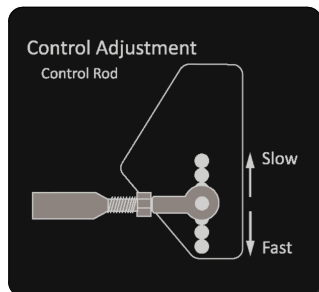

Deck Impact Patent Decal 9591803

091-4038-00