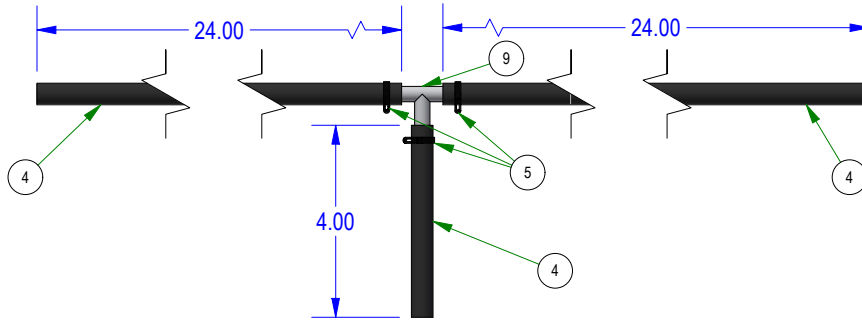

**079-3480-22
CONTROL PANEL**

**067-8053-18
LEFT HYDRO TANK**

**067-8054-18
RIGHT HYDRO TANK**

**067-9995-50
LEFT FUEL TANK**

**067-9990-50
RIGHT FUEL TANK**

PARTS SECTION: Fuel Lines

Parts List				Parts List			
ITEM	QTY	PART NUMBER	DESCRIPTION	ITEM	QTY	PART NUMBER	DESCRIPTION
1	5.500 ft	051-8067-00	1/4" Fuel Line Hose	6	4	072-8069-00	1/4 Fuel Hose Clamp
2	2.500 ft	051-8068-00	3/16 Fuel Line	7	2	072-8070-00	3/16 Vinyl Clamp
3	3.500 ft	051-8069-00	5/16 Clear Hose	8	1	073-2000-00	Brass fuel line T
4	8.417 ft	051-8075-00	5/16" fuel line hose	9	1	073-8070-00	5/16 x 5/16 x 1/4 Fuel Line T
5	5	072-8068-00	5/16 Fuel Line Clamp				