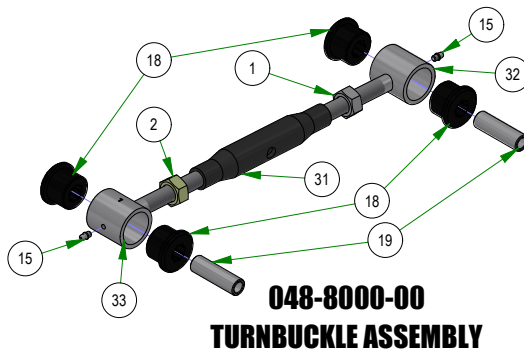

25

BAD BOY
MOWERS

PARTS MANUAL

RENEGADE DIESEL

ZERO-TURN MOWER OWNER'S PARTS MANUAL

For additional information, please see us at

www.badboycountry.com

PARTS SECTION: 61" Deck

PARTS SECTION: Deck Subassemblies

Parts List				Parts List			
ITEM	QTY	PART NUMBER	DESCRIPTION	ITEM	QTY	PART NUMBER	DESCRIPTION
1	1	013-0030-00	Hex Nut M20-2.5	19	2	032-2001-00	Sleeve
2	1	013-0031-00	Hex Nut M20-2.5 Left Hand Threads Gold Plated	20	1	033-8050-00	5" Idler Pulley
3	2	013-5201-00	3/8-16 HEX SERRATED FLANGE NUT HARD/ZINC	21	1	037-4000-01	4000 Series Spindle Housing
4	2	013-5300-00	1/2-13 HEX SERRATED FLANGE NUT HARD/ZINC	22	1	037-4002-00	4000 Series Spindle Spacer
5	7	013-8049-00	5/16-18 NYLON INSERT FLANGE LOCKNUT ZINC	23	4	037-6023-00	Bearing - 6206
6	3	013-8050-00	1/2-13 NYLON INSERT FLANGE LOCKNUT ZINC	24	1	037-6026-00	Spindle Shaft
7	5	018-4703-00	5/16-18 X 1-1/4 CARRIAGE BOLT ZINC	25	2	037-8002-00	Spindle Dust Cap
8	1	018-6012-00	3/8-16 X 1-1/2 HEX CAP SCREW (GR.5) ZINC	26	1	037-9050-00	Locking Collar w/ 1/4"-20 Set Screw
9	1	018-6036-00	1/2-13 X 2-3/4 HEX CAP SCREW (GR.5) ZINC	27	1	039-2125-00	Deck Hanger
10	2	018-6037-00	1/2-13 X 2-1/4 HEX CAP SCREW (GR.5) ZINC	28	1	039-4893-00	2019 Upper Chute Bracket
11	2	018-8066-00	5/16-18 X 7/8 CARRIAGE BOLT ZINC	29	1	039-4894-00	2019 Lower Chute Bracket
12	2	019-6042-00	.360 ID X .983 OD X .120 THICK FLAT WASHER NYLON	30	1	039-6946-10	2019 Deck Belt Tensioner
13	4	019-8054-00	.505 ID X 1.000 OD X .125 THICK FLAT WASHER NYLON	31	1	048-8020-00	2024 Turnbuckle Body
14	2	022-7009-00	Ball Bearing w/Retainer, 99502H-NR, .625 Bore x 1.375 OD x .4375 Width	32	1	048-8021-00	Turnbuckle End Right-Handed Thread
15	2	024-0001-00	1/4-28 Grease Fitting	33	1	048-8022-00	Turnbuckle End Left-Handed Thread
16	1	025-5203-00	.51 ID X .75 OD X .75 LGTH SOLID SPACER ZINC	34	1	206-6018-00	2019 Chute Hanger
17	1	026-0167-00	Belt Tensioner Retainer Plate	35	1	210-6025-00	2019 Belted Chute with Logo
18	4	032-2000-00	Polyurethane Bushing				