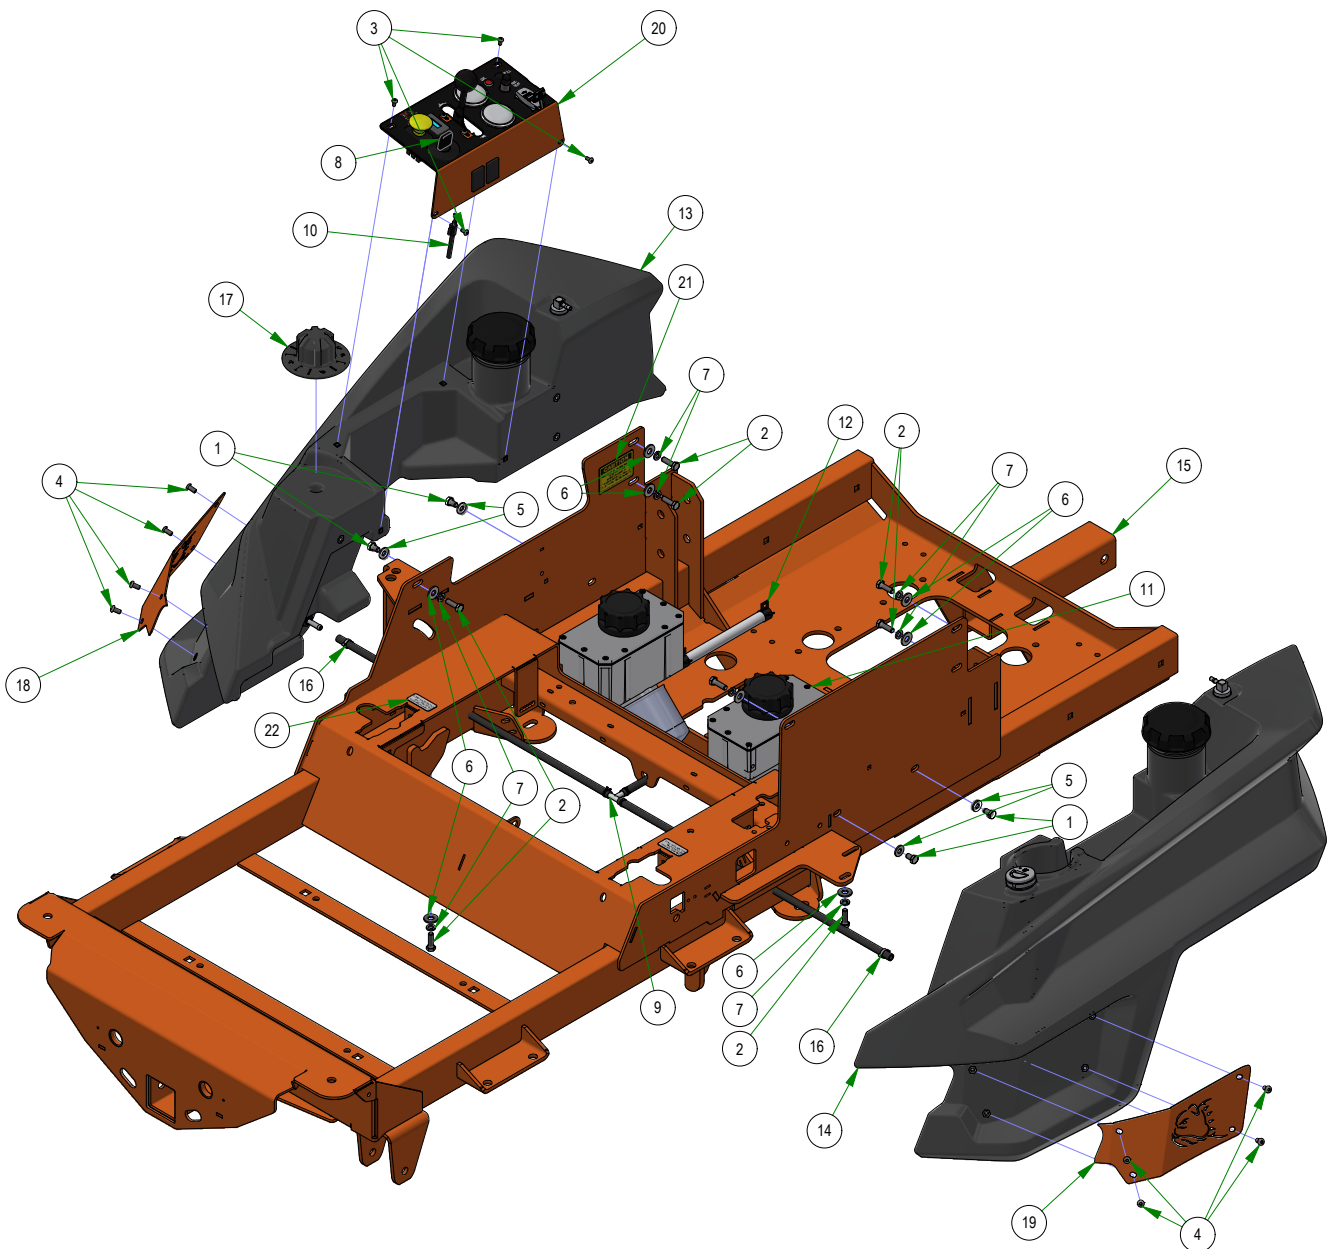

PARTS SECTION: Deck Height Subassemblies

Parts List				Parts List			
ITEM	QTY	PART NUMBER	DESCRIPTION	ITEM	QTY	PART NUMBER	DESCRIPTION
1	2	017-9000-00	Two Piece Pillow Block	4	1	019-5029-00	3/8 FLAT WASHER USS (1" OD) ZINC
2	1	017-9025-00	Two Piece Pillow Block Strap	5	1	026-1101-00	2019 Deck Height Cam
3	1	018-4011-00	3/8-24 Nylon Insert jam locknut	6	1	028-0015-00	2019 Outlaw Gen2 Dial Rod

**017-9075-00
PILLOW BLOCK ASSEMBLY**

**028-0015-19
DECK HEIGHT CAM ASSEMBLY**

PARTS SECTION: Tanks

Parts List				Parts List			
ITEM	QTY	PART NUMBER	DESCRIPTION	ITEM	QTY	PART NUMBER	DESCRIPTION
1	4	018-0057-00	5/16-18 X 1/2 HEX CAP SCREW (GR.5) ZINC	12	1	067-8054-18	RH Rogue Hydro Tank Assy
2	8	018-2007-00	5/16-18 X 1 HEX CAP SCREW (GR.5) ZINC	13	1	067-9990-50	2019 Right Renegade Fuel Tank (diesel)
3	4	018-2010-00	10-32 X 3/8 BUTTON SOCKET CAP SCREW 18-8 STAINLESS STEEL	14	1	067-9995-50	2019 Left Renegade Fuel Tank (Diesel)
4	8	018-2012-00	1/4-20 X 1/2 BUTTON SOCKET CAP SCREW 18-8 STAINLESS STEEL	15	1	070-5376-22	2022 Horizontal Diesel Frame
5	4	019-7040-00	1/4 USS FLAT WASHER (3/4 OD) ZINC	16	2	072-8076-00	2 EAR CLAMP 12.5mm-15mm
6	8	019-8044-00	5/16 USS FLAT WASHER (7/8 OD) ZINC	17	1	077-9001-00	2019 Deck Height Dial
7	8	019-8051-00	5/16 SPLIT LOCKWASHER ZINC	18	1	079-3290-00	2019 Outlaw Fuel Tank Insert - Right
8	1	042-9000-00	Ignition Key	19	1	079-3291-00	2019 Outlaw Fuel Tank Insert - Left
9	1	051-7080-22	2022 Renegade Diesel Fuel Line Assembly	20	1	079-3480-22	Renegade Control Panel Assembly
10	1	055-8018-75	Diesel Throttle Cable	21	2	091-1020-00	Hydraulic Decal
11	1	067-8053-18	LH Rogue Hydro Tank Assy	22	2	091-2050-00	Low Sulfur Decal Tier 4 Diesel