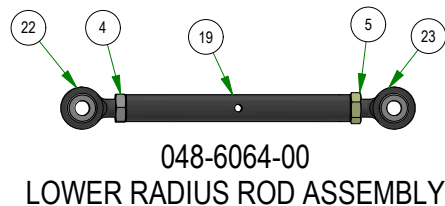

Parts List				Parts List			
ITEM	QTY	PART NUMBER	DESCRIPTION	ITEM	QTY	PART NUMBER	DESCRIPTION
1	1	013-0019-00	5/8-11 HEX JAM NUT ZINC	17	2	042-7041-00	Woodruff Key
2	1	013-0020-00	NUT, 5/8-18LH	18	1	048-0001-00	2019 Suspension Link Body
3	2	013-0022-00	3/4"-16 Fine Full Nut	19	1	048-0002-00	Rear Radius Rod, 3/4 Body
4	1	013-0027-00	3/4-16 HEX JAM NUT ZINC	20	1	048-6062-00	2019 RH 5/8" Heim
5	1	013-0028-00	3/4-16 LH HEX JAM NUT ZINC	21	1	048-6063-00	2019 LH 5/8" Heim
6	8	013-6040-00	1/2-13 Gr 8 Centerlock Flange Nut	22	1	048-6065-00	3/4-16 x 5/8 RH Heim
7	2	013-7050-00	1" Castle Nut for HydroGear Wheel Motor	23	1	048-6066-00	3/4-16 x 5/8 LH Heim
8	2	013-8049-00	5/16-18 NYLON INSERT FLANGE LOCKNUT ZINC	24	2	048-7001-00	3/4-16 RH Male Rod End
9	1	015-4600-00	18cc Parker Wheel Motor- Right	25	4	051-6007-00	2019 Renegade Hydro Hose
10	1	015-4601-00	18cc Parker Wheel Motor- Left	26	1	064-8054-00	2019 Short Brake Cable-Suspension Models
11	2	018-2007-00	5/16-18 X 1 HEX CAP SCREW (GR.5) ZINC	27	1	064-9002-00	2019 Long Brake Cable-Renegade, Rogue
12	8	018-6041-00	1/2-13 x 2.75 Gr. 8 Hex Head Bolt	28	1	070-0001-00	2019 Left Trailing Arm
13	2	020-7022-00	1/8 X 1-1/2 COTTER PIN ZINC	29	1	070-0002-00	2019 Right Trailing Arm
14	1	022-4085-00	2019 26x12-12 Reaper Turf Tire	30	2	092-5201-00	Brake Disk
15	1	022-4086-00	2019 10.5" Wheel	31	1	092-7000-00	XP/AOS Right Brake Caliper
16	4	024-2065-00	2019 Rouge/Renegade Wheel Motor 90° Fitting #6801-10L	32	1	092-7001-00	XP/AOS Left Brake Caliper