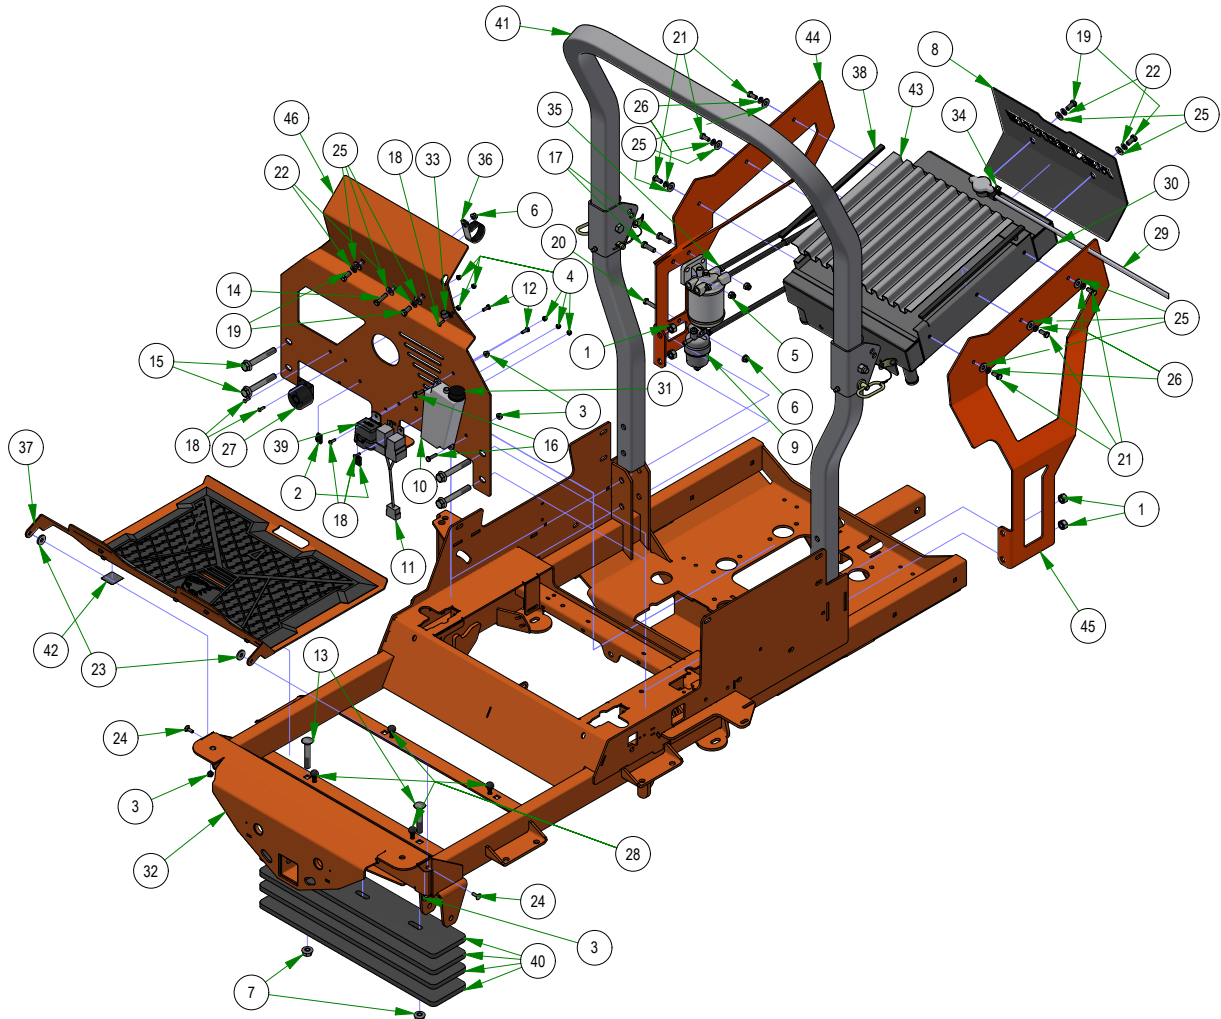

Parts List				Parts List			
ITEM	QTY	PART NUMBER	DESCRIPTION	ITEM	QTY	PART NUMBER	DESCRIPTION
1	4	013-0005-00	1/2-13 HEX 2-WAY REVERSIBLE CENTER LOCKNUT Grade B ZINC	24	2	019-8040-00	1/4-20 X 3/4 CARRIAGE BOLT (GR.5) ZINC
2	2	013-0054-00	1/4-20 Cage Nut	25	11	019-8044-00	5/16 USS FLAT WASHER (7/8 OD) ZINC
3	4	013-2050-00	1/4-20 NYL INSERT FLANGE LOCKNUT ZINC	26	6	019-8051-00	5/16 SPLIT LOCKWASHER ZINC
4	6	013-5019-00	10-24 NYLON INSERT LOCKNUT ZINC	27	1	021-8059-00	Heat Warning Piezo Buzzer
5	2	013-5041-00	3/8-16 NYLON INSERT LOCKNUT ZINC	28	4	029-4011-00	2023 Floor Board Rubber Bumper
6	2	013-8049-00	5/16-18 NYLON INSERT FLANGE LOCKNUT ZINC	29	1	051-7080-22	2022 Renegade Diesel Fuel Line Assembly
7	2	013-8050-00	1/2-13 NYLON INSERT FLANGE LOCKNUT ZINC	30	1	061-5001-98	2019 Diesel Radiator Kit
8	1	014-5065-22	2019 Diesel Upper Rear Cover - Black	31	1	066-8075-00	Reservoir Tank Cap-Overflow
9	1	015-0097-00	24.7HP Perkins Engine, 403J-11	32	1	070-5376-22	2022 Horizontal Diesel Frame
10	1	015-0111-00	overflow Reservoir- 27Kaw & 28/35Hp Diesel	33	1	072-0001-00	3/8 Cable Clamp-Black Nylon
11	1	015-0129-00	Diesel Relay Auto Shut Down Assembly	34	1	072-8067-00	5/8 Hose Clamp
12	2	018-0024-00	M6-1.0 X 16MM DIN 933 HEX TAP BOLT (CL 8.8) ZINC	35	3	072-8076-00	2 EAR CLAMP 12.5mm-15mm
13	2	018-0067-00	1/2-13 x 3 Carriage Bolt Grade 5	36	1	072-8090-00	Diesel Clamp 1 3/4" Vinyl
14	1	018-2006-00	5/16-18 X 1-1/4 HEX C/S (GR.5) ZC	37	1	079-3155-24	2024 R-Series Floorboard Assembly
15	4	018-2018-00	1/2-13 X 3-1/2 HEX FLANGE BOLT (GR.8) ZINC	38	2	084-4015-00	Rubber Trim
16	2	018-4007-00	1/4-20 X 1 HEX CAP SCREW (GR.5) ZINC	39	1	086-0247-20	2022 Renegade Diesel Wiring Harness
17	2	018-5040-00	3/8-16 X 1-1/4 HEX CAP SCREW (GR.5) ZINC	40	4	088-1999-00	2019 Outlaw Counter Weight
18	6	018-5200-00	10-24 X 5/8 BUTTON SOCKET CAP SCREW 18-8 STAINLESS STEEL	41	1	089-0006-00	2019 2X2 Folding ROPS
19	4	018-5250-00	3/8-16 X 3/4 HEX CAP SCREW (GR.5) ZINC	42	1	091-0020-22	Patent Decal (Anti-Wobble)
20	1	018-5344-00	5/16-18 X 2-1/2 HEX CAP SCREW (GR.5) ZINC	43	1	094-5088-00	Radiator Screen Diesel
21	6	018-8063-00	5/16-18 X 3/4 HEX CAP SCREW (GR.5) ZINC	44	1	201-8026-00	2019 Diesel Radiator Mount - Right
22	4	019-5037-00	3/8 SPLIT LOCKWASHER ZINC	45	1	201-8027-00	2019 Diesel Radiator Mount - Left
23	2	019-6042-00	.360 ID X .983 OD X .120 THICK FLAT WASHER NYLON	46	1	201-8028-00	2022 Diesel Radiator Mount