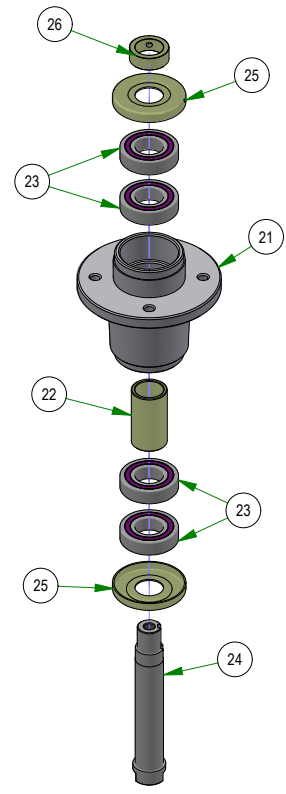

PARTS SECTION: Deck Subassemblies

Parts List				Parts List			
ITEM	QTY	PART NUMBER	DESCRIPTION	ITEM	QTY	PART NUMBER	DESCRIPTION
1	1	013-0030-00	Hex Nut M20-2.5	19	2	032-2001-00	Sleeve
2	1	013-0031-00	Hex Nut M20-2.5 Left Hand Threads Gold Plated	20	1	033-8050-00	5" Idler Pulley
3	2	013-5201-00	3/8-16 HEX SERRATED FLANGE NUT HARD/ZINC	21	1	037-4000-01	4000 Series Spindle Housing
4	2	013-5300-00	1/2-13 HEX SERRATED FLANGE NUT HARD/ZINC	22	1	037-4002-00	4000 Series Spindle Spacer
5	7	013-8049-00	5/16-18 NYLON INSERT FLANGE LOCKNUT ZINC	23	4	037-6023-00	Bearing - 6206
6	3	013-8050-00	1/2-13 NYLON INSERT FLANGE LOCKNUT ZINC	24	1	037-6026-00	Spindle Shaft
7	5	018-4703-00	5/16-18 X 1-1/4 CARRIAGE BOLT ZINC	25	2	037-8002-00	Spindle Dust Cap
8	1	018-6012-00	3/8-16 X 1-1/2 HEX CAP SCREW (GR.5) ZINC	26	1	037-9050-00	Locking Collar w/ 1/4"-20 Set Screw
9	1	018-6036-00	1/2-13 X 2-3/4 HEX CAP SCREW (GR.5) ZINC	27	1	039-2125-00	Deck Hanger
10	2	018-6037-00	1/2-13 X 2-1/4 HEX CAP SCREW (GR.5) ZINC	28	1	039-4893-00	2019 Upper Chute Bracket
11	2	018-8066-00	5/16-18 X 7/8 CARRIAGE BOLT ZINC	29	1	039-4894-00	2019 Lower Chute Bracket
12	2	019-6042-00	.360 ID X .983 OD X .120 THICK FLAT WASHER NYLON	30	1	039-6946-10	2019 Deck Belt Tensioner
13	4	019-8054-00	.505 ID X 1.000 OD X .125 THICK FLAT WASHER NYLON	31	1	048-8020-00	2024 Turnbuckle Body
14	2	022-7009-00	Ball Bearing w/Retainer, 99502H-NR, .625 Bore x 1.375 OD x .4375 Width	32	1	048-8021-00	Turnbuckle End Right-Handed Thread
15	2	024-0001-00	1/4-28 Grease Fitting	33	1	048-8022-00	Turnbuckle End Left-Handed Thread
16	1	025-5203-00	.51 ID X .75 OD X .75 LGTH SOLID SPACER ZINC	34	1	206-6018-00	2019 Chute Hanger
17	1	026-0167-00	Belt Tensioner Retainer Plate	35	1	210-6025-00	2019 Belted Chute with Logo
18	4	032-2000-00	Polyurethane Bushing				