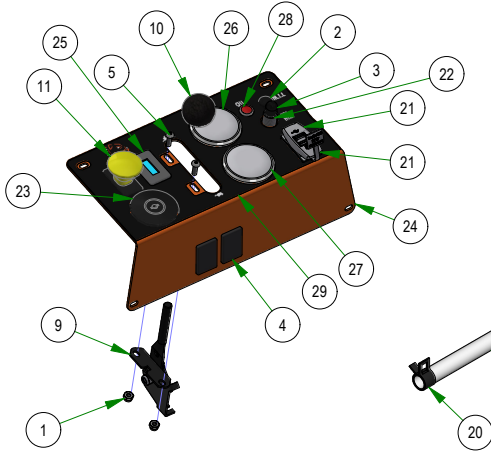

PARTS SECTION: Tank Subassemblies

Parts List				Parts List			
ITEM	QTY	PART NUMBER	DESCRIPTION	ITEM	QTY	PART NUMBER	DESCRIPTION
1	2	013-5019-00	10-24 NYLON INSERT LOCKNUT ZINC	16	1	067-8053-00	2019 Left Outlaw Gen2 Hydro Tank Suspension Only
2	1	014-3010-00	5/8 Round Insert	17	1	067-8054-00	2019 Right Outlaw Gen2 Hydro Tank Suspension Only
3	1	014-6000-00	Start Switch Boot - Diesel	18	2	067-9901-00	Fuel Pick-up
4	2	018-1040-00	Light Plug	19	2	067-9905-00	Diesel Fuel Cap
5	2	018-5200-00	10-24 X 5/8 BUTTON SOCKET CAP SCREW 18-8 STAINLESS STEEL	20	4	072-8066-00	1/2 Hose Clamp
6	2	024-9903-00	90 Degree Elbow Fitting	21	1	077-2076-00	USB Port
7	2	032-9902-00	Nitrile Bushing	22	1	077-6000-00	Momentary Start Switch
8	2	051-8064-21	1/2 Clear Braided Hose 21"	23	1	077-8076-00	Ignition Switch
9	1	055-2012-00	Universal Throttle Head - 2012	24	1	079-3480-00	2019 Diesel Control Panel
10	1	055-2013-00	Throttle Knob	25	1	083-4013-00	Tachometer
11	1	056-8058-00	PTO Switch	26	1	086-7000-00	2" Oil Pressure Gauge
12	2	063-8014-00	Hydraulic Filter	27	1	086-7001-00	2" Water Temperature Gauge
13	2	066-8050-22	Hydraulic Tank Cap W/Dipstick	28	1	089-1000-00	Oil Light
14	1	067-4080-00	Fuel Gauge	29	1	091-4016-22	2022 Renegade (Diesel) Control Panel Decal
15	1	067-6056-00	Fuel Gauge Grommet				

**079-3480-22
CONTROL PANEL**