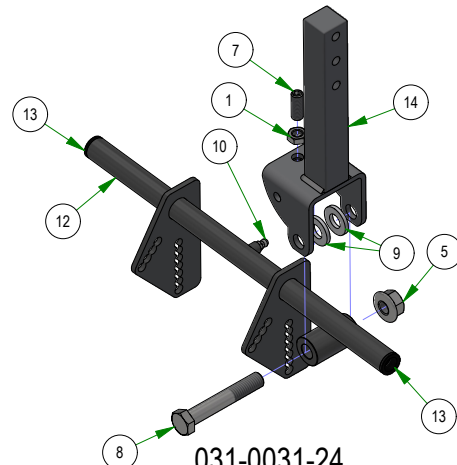

031-9070-00
RIGHT DRIVE ARM

031-9071-00
LEFT DRIVE ARM

035-0005-00
PUSH ROD ASSEMBLY

031-0030-24
RIGHT DRIVE ACTUATOR

031-0031-24
LEFT DRIVE ACTUATOR

PARTS SECTION: Rear Suspension

Parts List				Parts List			
ITEM	QTY	PART NUMBER	DESCRIPTION	ITEM	QTY	PART NUMBER	DESCRIPTION
1	2	013-0023-00	3/4-10 NYLON INSERT LOCKNUT ZINC	11	2	022-4090-00	2019 Assy-26x12-12 Reaper Turf -10.5" Rim
2	8	013-7021-00	5/8-11 NYLON INSERT LOCKNUT ZINC	12	4	025-0071-00	Spacer 1.125OD x .625 ID x .250 Length
3	2	018-0045-00	3/4-10 X 2-1/2 HEX CAP SCREW (GR.5) ZINC	13	2	025-7020-00	5/8 SOLID SHAFT COLLAR (W/1 SET SCREW) ZINC
4	4	018-0049-00	5/8-11 X 2-3/4 HEX CAP SCREW (GR.5) ZINC	14	4	032-8999-00	Vibration Mount-Blue Dot
5	8	018-2030-00	1/2-13 X 1 HEX CAP SCREW (GR.5) ZINC	15	2	039-2145-00	2019 Suspension Gusset Outlaw
6	4	018-6059-00	5/8-11 X 2-1/2 HEX CAP SCREW (GR.5) ZINC	16	2	048-6061-00	2019 Suspension Radius Rod Assembly
7	10	018-7033-00	1/2-20 x 60" Lug Bolts Zinc Grade 8	17	2	048-6064-00	2019 Suspension Radius Rod Assembly
8	4	019-0009-00	5/8" Flat Washer SAE Spec Grade 8	18	1	070-0001-99	2019 Renegade Trailing LH Arm Assy
9	8	019-5007-00	1/2 SPLIT LOCKWASHER (GR.8) ZINC/YELLOW	19	1	070-0002-99	2019 Renegade Trailing RH Arm Assy
10	8	019-5702-00	1/2 SAE FLAT WASHER (1-1/16" OD) GR.8 ZINC YELLOW	20	1	070-5376-22	2022 Horizontal Diesel Frame