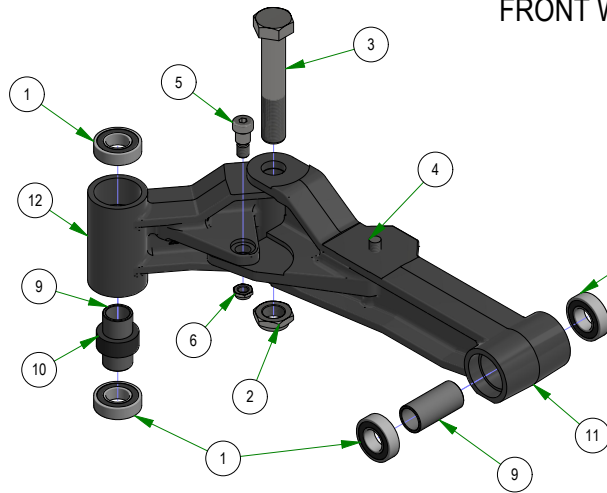

250-0032-03
RH FRONT SUSPENSION ARM