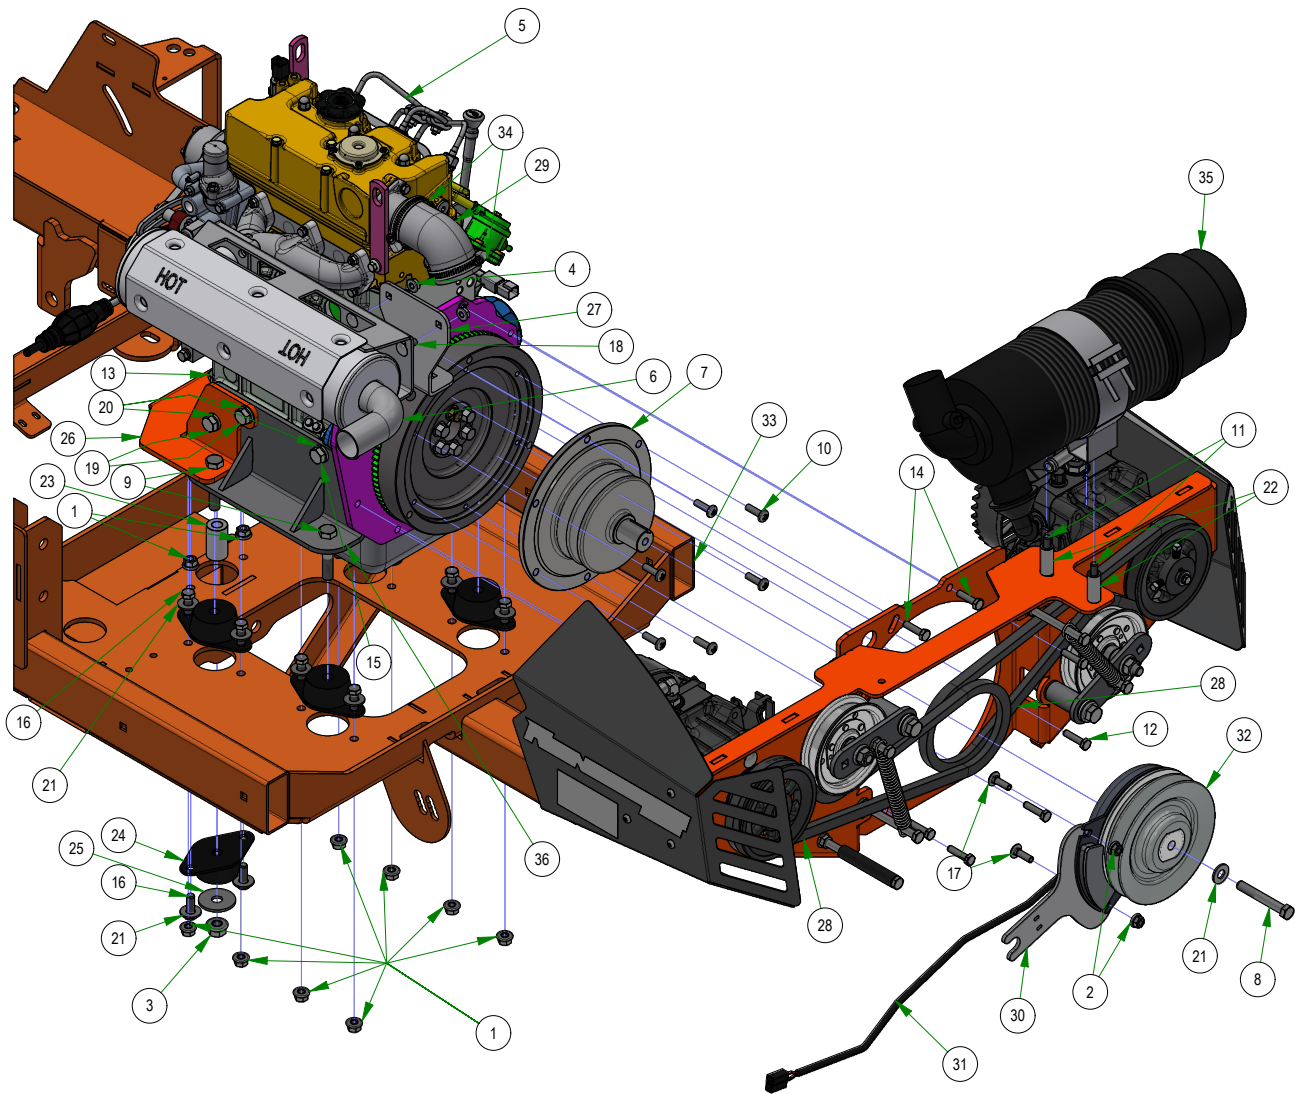

PARTS SECTION: Engine Assembly

Parts List				Parts List			
ITEM	QTY	PART NUMBER	DESCRIPTION	ITEM	QTY	PART NUMBER	DESCRIPTION
1	1	013-8049-00	5/16-18 NYLON INSERT FLANGE LOCKNUT ZINC	23	2	019-4008-00	1/4 SPLIT LOCKWASHER ZINC
2	2	014-1053-00	2019 Plastic Mesh Hose Loom	24	1	019-8044-00	5/16 USS FLAT WASHER (7/8 OD) ZINC
3	1	015-0010-50	Diesel Muffler Gasket	25	5	019-8051-00	5/16 SPLIT LOCKWASHER ZINC
4	1	015-0096-06	OIL PRESSURE SWITCH	26	1	020-2000-00	3/32 X 1/2 COTTER PIN ZINC
5	1	015-0096-07	COOLANT TEMPERATURE SWITCH	27	1	024-0070-00	8mm x 1/8 mpt Adaptor
6	1	015-0096-09	ALTERNATOR	28	1	039-1010-00	Throttle Bracket
7	1	015-0097-01	STARTER	29	1	039-1015-00	Diesel Radiator Hose Clamp Bracket
8	1	015-0097-02	ALTERNATOR BELT	30	1	044-2006-00	1/4 X 5/8 CLEVIS PIN PLAIN
9	1	015-0097-03	FUEL SHUTOFF SOLENOID	31	1	051-3003-00	2019 Diesel Radiator Hose Upper
10	1	015-0097-04	FUEL PRIMING BULB PUMP	32	1	051-3004-00	2019 Diesel Air intake Hose
11	1	015-0097-06	THERMOSTAT GASKET	33	1	051-3005-00	2019 Diesel Radiator Hose Lower
12	1	015-0097-07	FUEL PRE-FILTER	34	1	063-2010-01	OIL FILTER
13	1	015-0097-08	FUEL LIFT PUMP	35	1	063-2011-01	Fuel Filter
14	1	015-0097-11	OIL FILLER CAP	36	2	072-2002-00	2-1/2" Hose Clamp
15	1	015-0097-12	OIL LEVEL DIPSTICK	37	4	072-2003-00	1 1/8" Hose Clamp
16	1	015-0097-13	Fuel Separator Bowl	38	1	072-5000-00	Diesel Hydraulic Hose Clamp
17	1	017-3001-00	2019 Diesel Stub Shaft Double V	39	1	072-8090-00	Diesel Clamp 1 3/4" Vinyl
18	6	018-0016-00	5/16-18 X 1 BUTTON TORX CAP SCREW ZINC	40	1	086-0003-00	Red Battery Cable Alternator to Starter Cable
19	2	018-0024-00	M6-1.0 X 16MM DIN 933 HEX TAP BOLT (CL 8.8) ZINC	41	1	086-0009-00	2022 DIESEL JUMPER WIRE, WHITE, 14AWG
20	4	018-2001-00	M8-1.25 X 25MM DIN 933 HEX TAP BOLT (CL 10.9) ZINC	42	1	086-7003-00	Coolant Temperature Sender
21	1	018-2006-00	5/16-18 X 1-1/4 HEX C/S (GR.5) ZC	43	1	086-7004-00	Oil Pressure Guage with Sender
22	1	018-5321-00	M8-1.25 X 20MM DIN 933 HEX TAP BOLT (CL 8.8) ZINC				