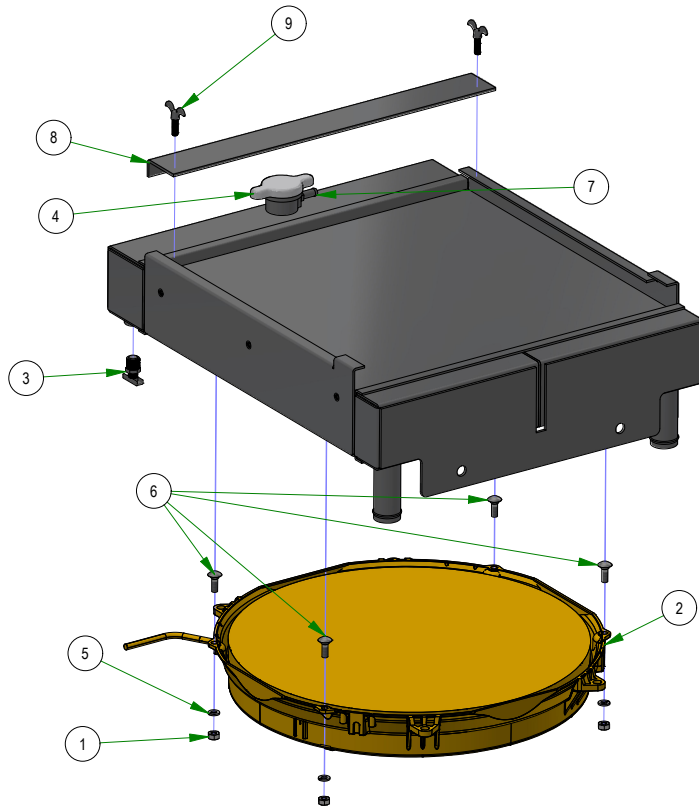

PARTS SECTION: Floorboard & Radiator

Parts List				Parts List			
ITEM	QTY	PART NUMBER	DESCRIPTION	ITEM	QTY	PART NUMBER	DESCRIPTION
1	4	013-8039-00	1/4-20 HEX NUT ZINC	7	1	024-0015-00	1/4 Barb to 3/16 NPT Overflow Fitting
2	1	014-3005-00	Electric Fan for 2019 Diesel Radiator	8	1	026-2008-00	Screen Retention Plate for 2019 Diesel Radiator
3	1	015-0098-00	1/4 NPT Drain Plug	9	2	030-0090-00	1/4-20 x 3/4 Thumb Screw
4	1	015-0104-00	radiator cap	10	1	079-3456-00	2024 R-Series Floorboard
5	4	019-4008-00	1/4 SPLIT LOCKWASHER ZINC	11	1	081-2024-00	24 R-Series Floorboard Matt v2
6	4	019-8040-00	1/4-20 X 3/4 CARRIAGE BOLT (GR.5) ZINC				

061-5001-00
RADIATOR ASSEMBLY