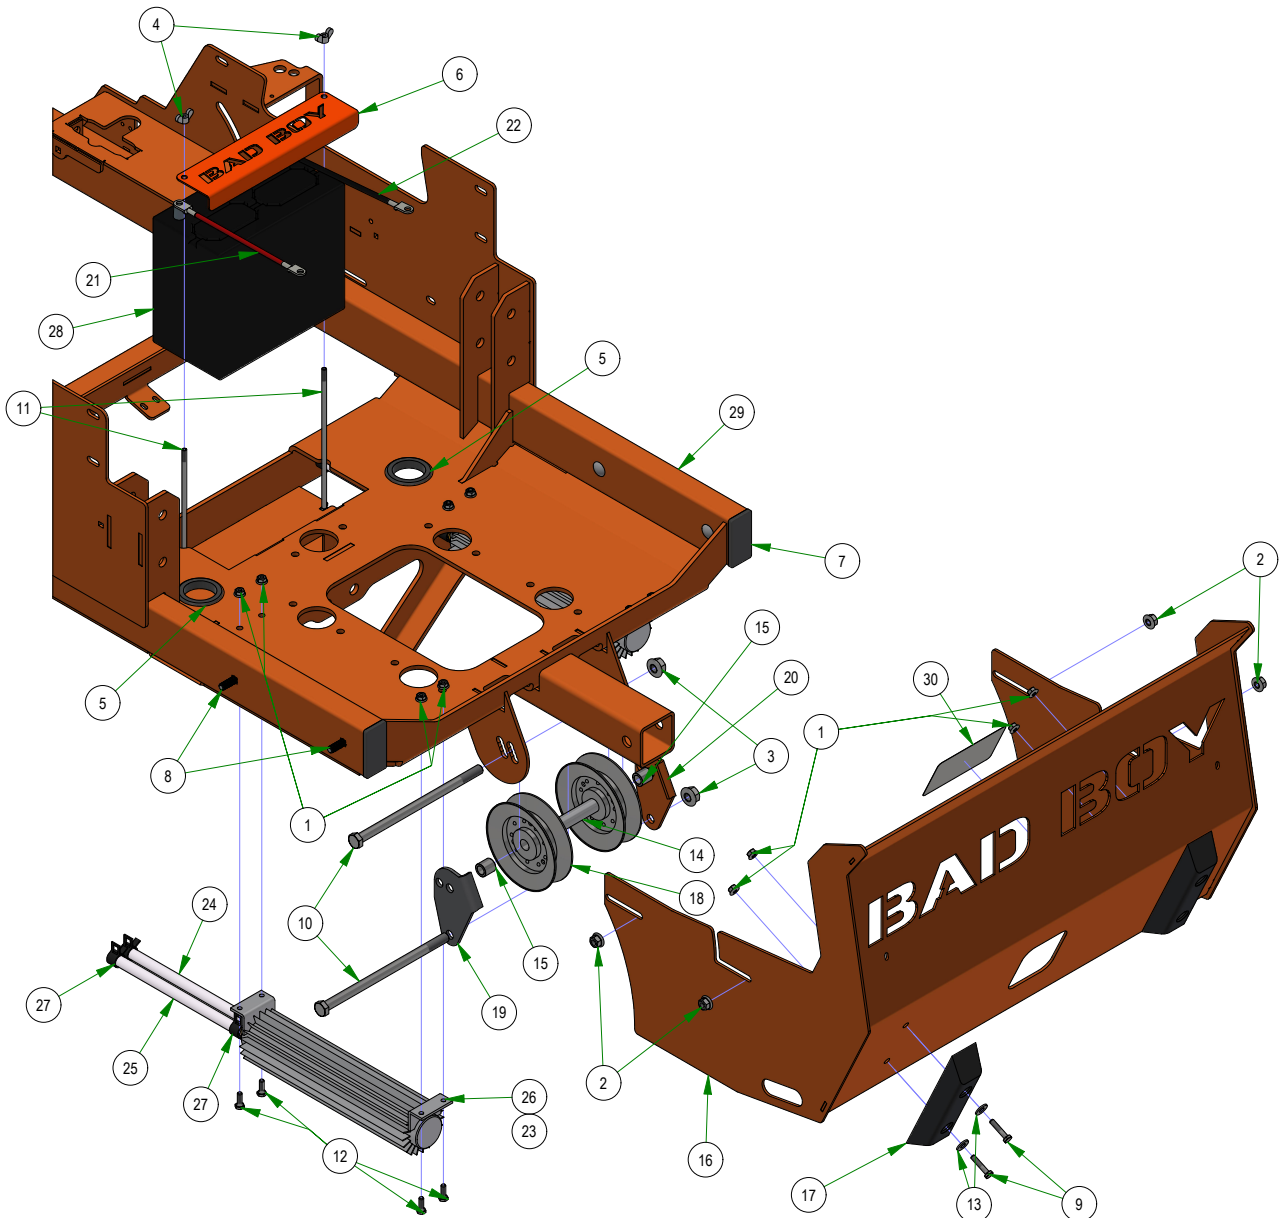

FUEL TANKS TO PRIMER BULB

FUEL RETURNS TO ENGINE

FUEL FILTER TO ENGINE

WATER SEPARATOR TO FUEL PUMP

PRIMER TO WATER SEPARATOR

RADIATOR TO OVERFLOW TANK

PARTS SECTION: Battery & Rear Cover

Parts List				Parts List			
ITEM	QTY	PART NUMBER	DESCRIPTION	ITEM	QTY	PART NUMBER	DESCRIPTION
1	12	013-2050-00	1/4-20 NYL INSERT FLANGE LOCKNUT ZINC	16	1	026-2224-00	2019 Horizontal Suspension Rear Cover
2	4	013-5202-00	3/8-16 NYLON INSERT FLANGE LOCKNUT (GR.F) ZINC	17	2	029-7038-00	8" Rubber Bumper
3	2	013-8050-00	1/2-13 NYLON INSERT FLANGE LOCKNUT ZINC	18	2	033-7027-00	2019 Outlaw Horizontal Rear V Pulley
4	2	013-8051-00	1/4-20 WING NUT FORGED (TYPE A) LIGHT SERIES ZINC	19	1	039-0196-00	Renegade Deck Belt Rear Keeper - Left
5	2	014-2052-00	2019 2" x .25 Rubber Grommet	20	1	039-0197-00	Renegade Deck Belt Rear Keeper-Right
6	1	014-5063-00	2019 Horizontal Battery Hold Down Cover	21	1	064-4000-00	Red Battery Cable - Diesel
7	2	014-9003-00	1 1/2 x 3 Frame Plug	22	1	064-4001-00	Black Battery Cable - Diesel
8	4	018-0044-00	3/8" x 2 1/2" Carriage Bolt	23	2	067-8052-19	Renegade Oil Cooler Assembly
9	4	018-4702-00	1/4-20 X 1-1/4 HEX CAP SCREW (GR.5) ZINC	24	1	051-8063-14	3/8" Clear Hose - 14"
10	2	018-7010-00	1/2-13 X 9 HEX CAP SCREW (GR.5) ZINC	25	1	051-8063-24	3/8" Clear Hose - 24"
11	2	018-8051-00	1/4-20 X 9 CARRIAGE BOLT ZINC	26	1	067-8052-00	2019 12" Oil Cooler With Fittings
12	8	018-8052-00	1/4-20 X 3/4 HEX CAP SCREW (GR.5) ZINC	27	4	072-8065-00	3/8" Hose Clamp
13	4	019-7040-00	1/4 USS FLAT WASHER (3/4 OD) ZINC	28	1	068-8050-00	Battery - Diesel/Renegade Models PF-516
14	1	025-0028-00	2019 Pulley Spacer .75 x .5 x 4.375	29	1	070-5376-22	2022 Horizontal Diesel Frame
15	2	025-5203-00	.51 ID X .75 OD X .75 LGTH SOLID SPACER ZINC	30	1	091-4032-00	2019 Renegade Pump Belt Route Decal