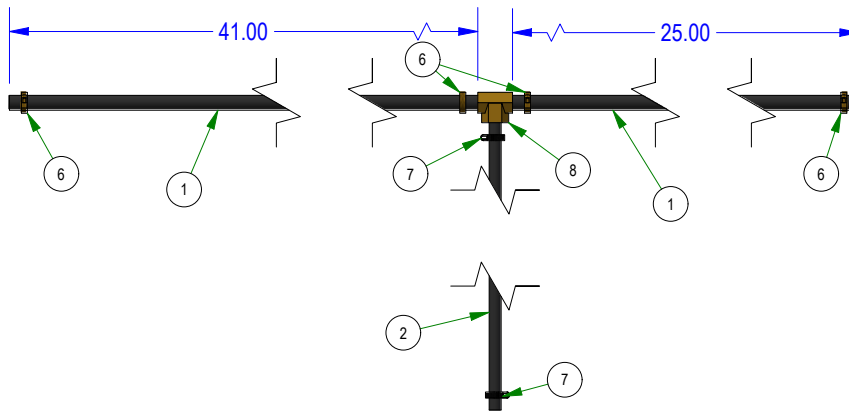

FUEL RETURNS TO ENGINE