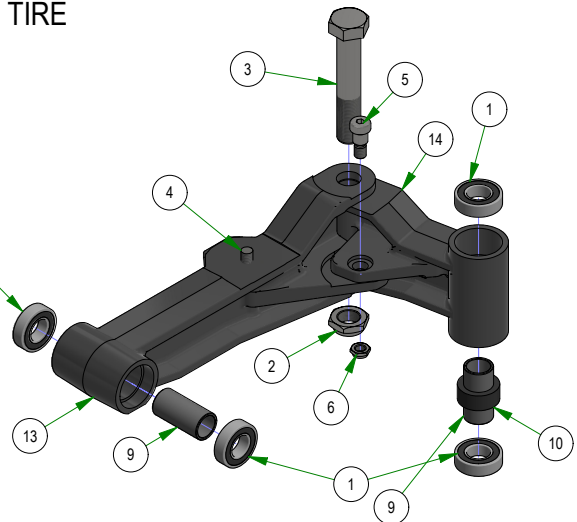

250-0033-03
LH FRONT SUSPENSION ARM