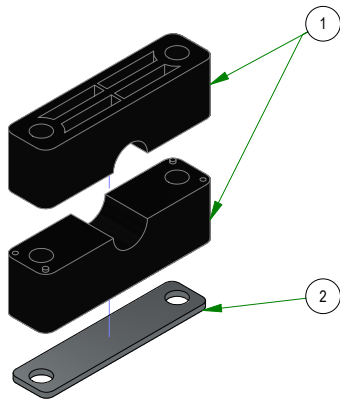

PARTS SECTION: Deck Height Subassemblies

Parts List				Parts List			
ITEM	QTY	PART NUMBER	DESCRIPTION	ITEM	QTY	PART NUMBER	DESCRIPTION
1	2	017-9000-00	Two Piece Pillow Block	4	1	019-5029-00	3/8 FLAT WASHER USS (1" OD) ZINC
2	1	017-9025-00	Two Piece Pillow Block Strap	5	1	026-1101-00	2019 Deck Height Cam
3	1	018-4011-00	3/8-24 Nylon Insert jam locknut	6	1	028-0015-00	2019 Outlaw Gen2 Dial Rod