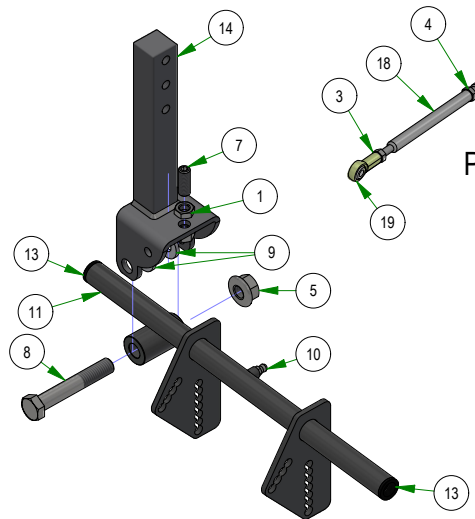

035-0005-00
PUSH ROD ASSEMBLY

031-0030-24
RIGHT DRIVE ACTUATOR