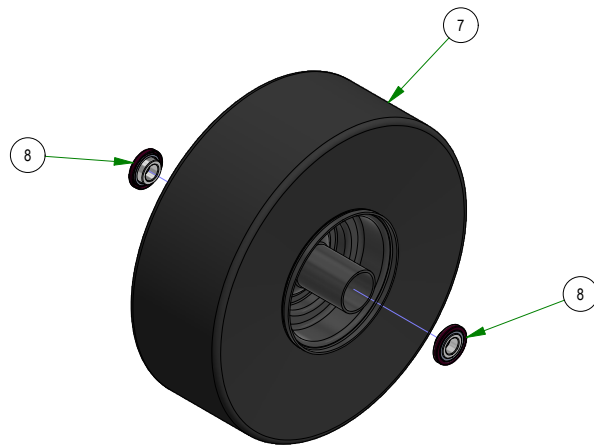

PARTS SECTION: Front End Subassemblies

Parts List				Parts List			
ITEM	QTY	PART NUMBER	DESCRIPTION	ITEM	QTY	PART NUMBER	DESCRIPTION
1	8	010-1050-00	1641 BEARING W/2 CONTACT RUBBER SEALS	8	2	022-7010-00	1-3/4" Bearing-Large Bore Front Rim
2	2	013-9004-00	1"-14 NYLON INSERT JAM LOCKNUT ZINC	9	4	025-0003-00	2016 Front Bearing Spacer
3	2	018-0026-00	1"-14 X 5-1/2 HEX CAP SCREW (GR.8) ZINC YELLOW	10	2	029-7050-00	Rubber Stabilizer (Front Forks) [R series]
4	2	018-2009-00	1/2-13 x 1" Stud	11	1	250-0032-01	INNER RH FRONT AXLE
5	2	018-3001-00	5/8 X 5/8 SOCKET SHOULDER BOLT ZINC YELLOW	12	1	250-0032-02	OUTER FRONT ARM RH
6	2	018-4010-00	1/2-13 NYLON INSERT JAM LOCKNUT ZINC	13	1	250-0033-01	INNER FRONT ARM LH
7	1	022-0004-00	15x6-6 Tire Only	14	1	250-0033-02	CAST OUTER ARM LH

022-0003-000
FRONT WHEEL & TIRE