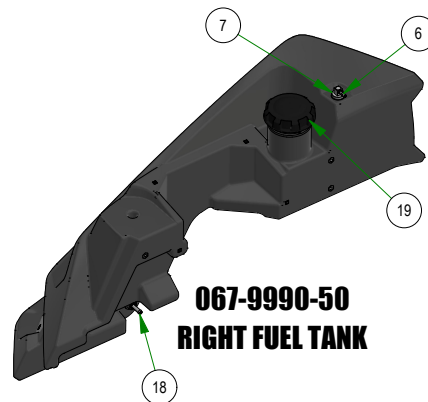

PARTS SECTION: Tank Subassemblies

Parts List				Parts List			
ITEM	QTY	PART NUMBER	DESCRIPTION	ITEM	QTY	PART NUMBER	DESCRIPTION
1	2	013-5019-00	10-24 NYLON INSERT LOCKNUT ZINC	16	1	067-8053-00	2019 Left Outlaw Gen2 Hydro Tank Suspension Only
2	1	014-3010-00	5/8 Round Insert	17	1	067-8054-00	2019 Right Outlaw Gen2 Hydro Tank Suspension Only
3	1	014-6000-00	Start Switch Boot - Diesel	18	2	067-9901-00	Fuel Pick-up
4	2	018-1040-00	Light Plug	19	2	067-9905-00	Diesel Fuel Cap
5	2	018-5200-00	10-24 X 5/8 BUTTON SOCKET CAP SCREW 18-8 STAINLESS STEEL	20	4	072-8066-00	1/2 Hose Clamp
6	2	024-9903-00	90 Degree Elbow Fitting	21	1	077-2076-00	USB Port
7	2	032-9902-00	Nitrile Bushing	22	1	077-6000-00	Momentary Start Switch
8	2	051-8064-21	1/2 Clear Braided Hose 21"	23	1	077-8076-00	Ignition Switch
9	1	055-2012-00	Universal Throttle Head - 2012	24	1	079-3480-00	2019 Diesel Control Panel
10	1	055-2013-00	Throttle Knob	25	1	083-4013-00	Tachometer
11	1	056-8058-00	PTO Switch	26	1	086-7000-00	2" Oil Pressure Gauge
12	2	063-8014-00	Hydraulic Filter	27	1	086-7001-00	2" Water Temperature Gauge
13	2	066-8050-22	Hydraulic Tank Cap W/Dipstick	28	1	089-1000-00	Oil Light
14	1	067-4080-00	Fuel Gauge	29	1	091-4016-22	2022 Renegade (Diesel) Control Panel Decal
15	1	067-6056-00	Fuel Gauge Grommet				

**079-3480-22
CONTROL PANEL**

**067-8053-18
LEFT HYDRO TANK**

**067-8054-18
RIGHT HYDRO TANK**

**067-9995-50
LEFT FUEL TANK**

**067-9990-50
RIGHT FUEL TANK**

PARTS SECTION: Fuel Lines

Parts List				Parts List			
ITEM	QTY	PART NUMBER	DESCRIPTION	ITEM	QTY	PART NUMBER	DESCRIPTION
1	5.500 ft	051-8067-00	1/4" Fuel Line Hose	6	4	072-8069-00	1/4 Fuel Hose Clamp
2	2.500 ft	051-8068-00	3/16 Fuel Line	7	2	072-8070-00	3/16 Vinyl Clamp
3	3.500 ft	051-8069-00	5/16 Clear Hose	8	1	073-2000-00	Brass fuel line T
4	8.417 ft	051-8075-00	5/16" fuel line hose	9	1	073-8070-00	5/16 x 5/16 x 1/4 Fuel Line T
5	5	072-8068-00	5/16 Fuel Line Clamp				