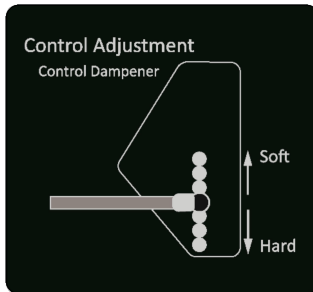

Deck Impact Patent Decal 9591803

091-4039-00