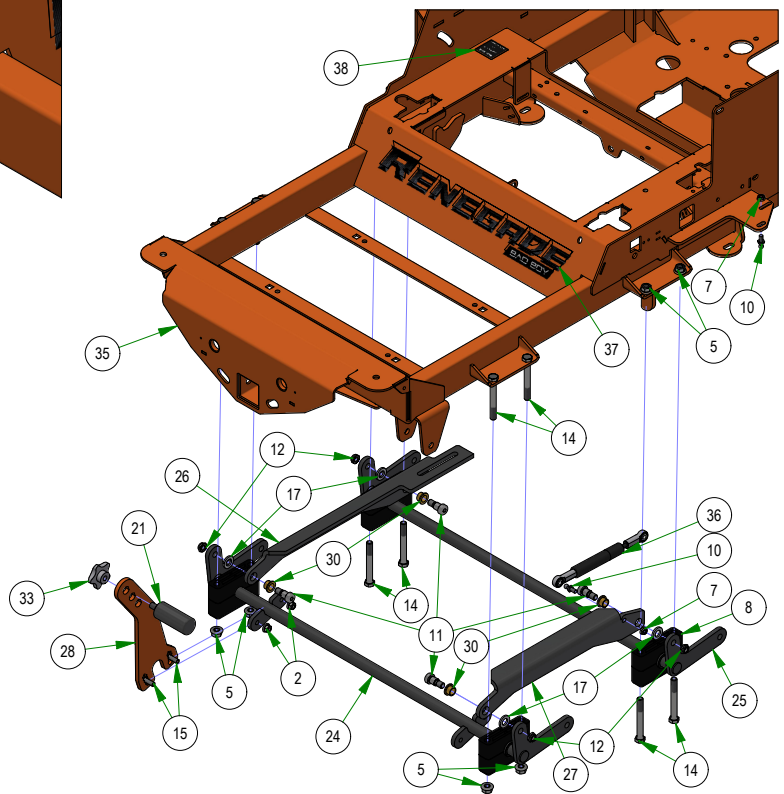

PARTS SECTION: Front End Subassemblies

Parts List				Parts List			
ITEM	QTY	PART NUMBER	DESCRIPTION	ITEM	QTY	PART NUMBER	DESCRIPTION
1	8	010-1050-00	1641 BEARING W/2 CONTACT RUBBER SEALS	8	2	022-7010-00	1-3/4" Bearing-Large Bore Front Rim
2	2	013-9004-00	1"-14 NYLON INSERT JAM LOCKNUT ZINC	9	4	025-0003-00	2016 Front Bearing Spacer
3	2	018-0026-00	1"-14 X 5-1/2 HEX CAP SCREW (GR.8) ZINC YELLOW	10	2	029-7050-00	Rubber Stabilizer (Front Forks) [R series]
4	2	018-2009-00	1/2-13 x 1" Stud	11	1	250-0032-01	INNER RH FRONT AXLE
5	2	018-3001-00	5/8 X 5/8 SOCKET SHOULDER BOLT ZINC YELLOW	12	1	250-0032-02	OUTER FRONT ARM RH
6	2	018-4010-00	1/2-13 NYLON INSERT JAM LOCKNUT ZINC	13	1	250-0033-01	INNER FRONT ARM LH
7	1	022-0004-00	15x6-6 Tire Only	14	1	250-0033-02	CAST OUTER ARM LH

PARTS SECTION: Deck Height Subassemblies

Parts List				Parts List			
ITEM	QTY	PART NUMBER	DESCRIPTION	ITEM	QTY	PART NUMBER	DESCRIPTION
1	2	017-9000-00	Two Piece Pillow Block	4	1	019-5029-00	3/8 FLAT WASHER USS (1" OD) ZINC
2	1	017-9025-00	Two Piece Pillow Block Strap	5	1	026-1101-00	2019 Deck Height Cam
3	1	018-4011-00	3/8-24 Nylon Insert jam locknut	6	1	028-0015-00	2019 Outlaw Gen2 Dial Rod