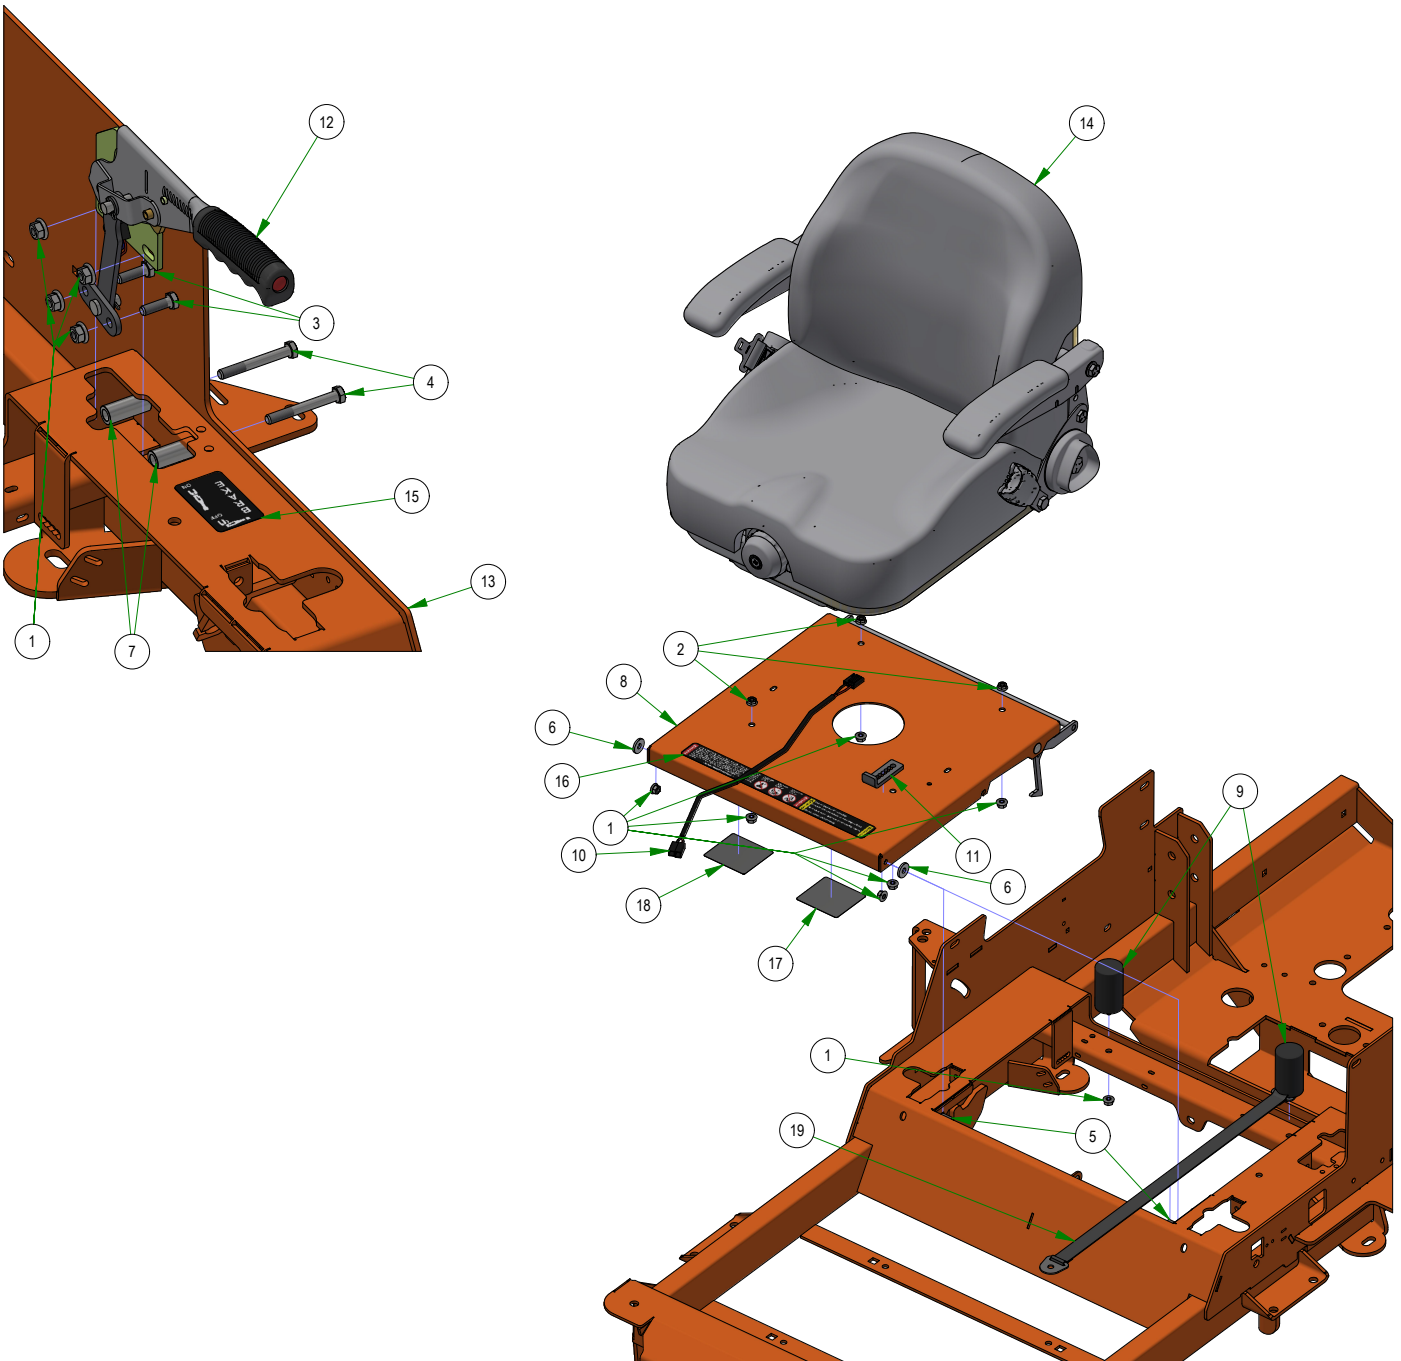

PARTS SECTION: Floorboard & Radiator

Parts List				Parts List			
ITEM	QTY	PART NUMBER	DESCRIPTION	ITEM	QTY	PART NUMBER	DESCRIPTION
1	4	013-8039-00	1/4-20 HEX NUT ZINC	7	1	024-0015-00	1/4 Barb to 3/16 NPT Overflow Fitting
2	1	014-3005-00	Electric Fan for 2019 Diesel Radiator	8	1	026-2008-00	Screen Retention Plate for 2019 Diesel Radiator
3	1	015-0098-00	1/4 NPT Drain Plug	9	2	030-0090-00	1/4-20 x 3/4 Thumb Screw
4	1	015-0104-00	radiator cap	10	1	079-3456-00	2024 R-Series Floorboard
5	4	019-4008-00	1/4 SPLIT LOCKWASHER ZINC	11	1	081-2024-00	24 R-Series Floorboard Matt v2
6	4	019-8040-00	1/4-20 X 3/4 CARRIAGE BOLT (GR.5) ZINC				

061-5001-00
RADIATOR ASSEMBLY

079-3155-24
FLOORBOARD ASSEMBLY

PARTS SECTION: Seat & Brake

Parts List				Parts List			
ITEM	QTY	PART NUMBER	DESCRIPTION	ITEM	QTY	PART NUMBER	DESCRIPTION
1	12	013-8049-00	5/16-18 NYLON INSERT FLANGE LOCKNUT ZINC	11	1	039-2156-00	Seat Stop
2	3	013-9002-00	5/16-18 HEX SERRATED FLANGE NUT HARD/ZINC	12	1	069-0001-00	2019 Brake Handle Assembly
3	2	018-2007-00	5/16-18 X 1 HEX CAP SCREW (GR.5) ZINC	13	1	070-5376-22	2022 Horizontal Diesel Frame
4	2	018-5344-00	5/16-18 X 2-1/2 HEX CAP SCREW (GR.5) ZINC	14	1	071-6065-25	2025 Seats Inc Suspension
5	2	018-8065-00	5/16-18 X 1 CARRIAGE BOLT (GR.8) ZINC	15	1	091-1101-18	2018 Out/XP/Diesel Brake Decal
6	2	019-6042-00	.360 ID X .983 OD X .120 THICK FLAT WASHER NYLON	16	1	091-3150-00	Outlaw Warning Decal
7	2	025-0027-00	.380 ID X .625 OD X 1.500 LGTH 2019 OUTLAW BRAKE HANDLE SPACER ZINC	17	1	091-4038-00	Control Adj. Control Rod Decal
8	1	026-2019-21	R-SERIES SEAT PLATE ASSEMBLY	18	1	091-4039-00	Control Adj. Control Dampener Decal
9	2	032-0001-00	2019 Bad Boy X Cylindrical Seat Mount	19	1	064-8083-00	Seat Strap with Buckles
10	1	036-5300-00	Seat Switch Adapter				