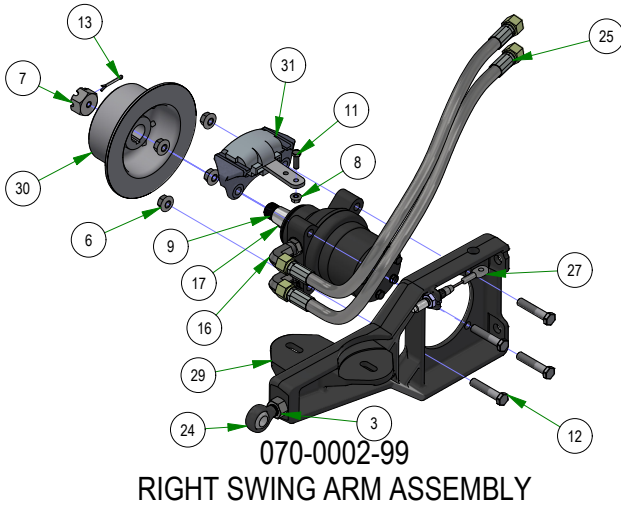

Parts List				Parts List			
ITEM	QTY	PART NUMBER	DESCRIPTION	ITEM	QTY	PART NUMBER	DESCRIPTION
1	1	013-0019-00	5/8-11 HEX JAM NUT ZINC	17	2	042-7041-00	Woodruff Key
2	1	013-0020-00	NUT, 5/8-18LH	18	1	048-0001-00	2019 Suspension Link Body
3	2	013-0022-00	3/4"-16 Fine Full Nut	19	1	048-0002-00	Rear Radius Rod, 3/4 Body
4	1	013-0027-00	3/4-16 HEX JAM NUT ZINC	20	1	048-6062-00	2019 RH 5/8" Heim
5	1	013-0028-00	3/4-16 LH HEX JAM NUT ZINC	21	1	048-6063-00	2019 LH 5/8" Heim
6	8	013-6040-00	1/2-13 Gr 8 Centerlock Flange Nut	22	1	048-6065-00	3/4-16 x 5/8 RH Heim
7	2	013-7050-00	1" Castle Nut for HydroGear Wheel Motor	23	1	048-6066-00	3/4-16 x 5/8 LH Heim
8	2	013-8049-00	5/16-18 NYLON INSERT FLANGE LOCKNUT ZINC	24	2	048-7001-00	3/4-16 RH Male Rod End
9	1	015-4600-00	18cc Parker Wheel Motor- Right	25	4	051-6007-00	2019 Renegade Hydro Hose
10	1	015-4601-00	18cc Parker Wheel Motor- Left	26	1	064-8054-00	2019 Short Brake Cable-Suspension Models
11	2	018-2007-00	5/16-18 X 1 HEX CAP SCREW (GR.5) ZINC	27	1	064-9002-00	2019 Long Brake Cable-Renegade, Rogue
12	8	018-6041-00	1/2-13 x 2.75 Gr. 8 Hex Head Bolt	28	1	070-0001-00	2019 Left Trailing Arm
13	2	020-7022-00	1/8 X 1-1/2 COTTER PIN ZINC	29	1	070-0002-00	2019 Right Trailing Arm
14	1	022-4085-00	2019 26x12-12 Reaper Turf Tire	30	2	092-5201-00	Brake Disk
15	1	022-4086-00	2019 10.5" Wheel	31	1	092-7000-00	XP/AOS Right Brake Caliper
16	4	024-2065-00	2019 Rouge/Renegade Wheel Motor 90° Fitting #6801-10L	32	1	092-7001-00	XP/AOS Left Brake Caliper