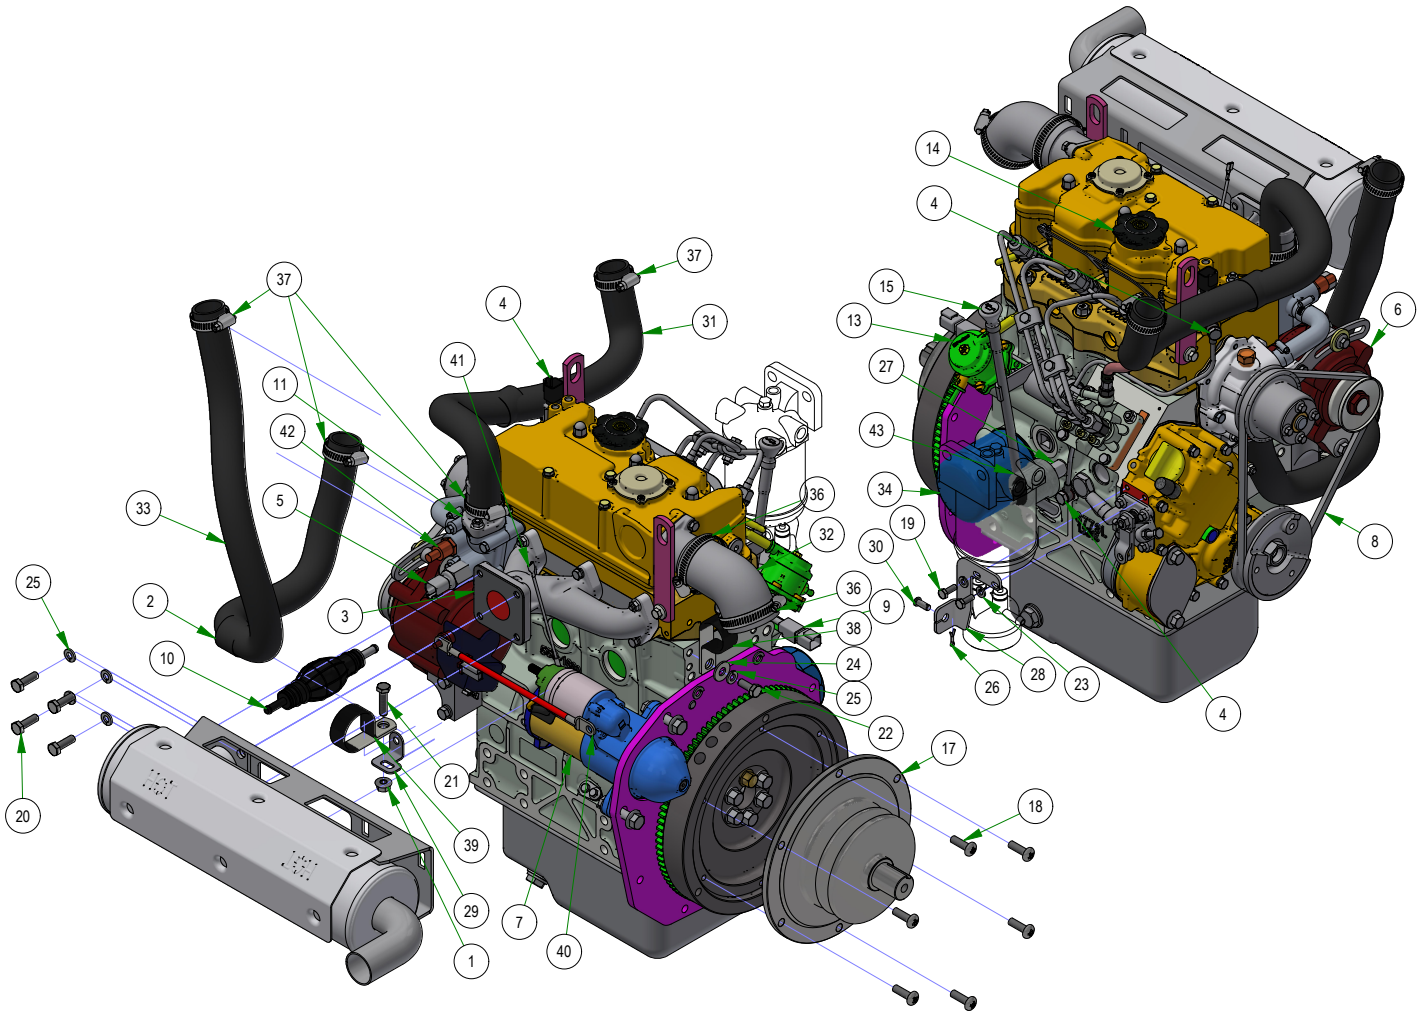

PARTS SECTION: Engine Assembly

Parts List				Parts List			
ITEM	QTY	PART NUMBER	DESCRIPTION	ITEM	QTY	PART NUMBER	DESCRIPTION
1	1	013-8049-00	5/16-18 NYLON INSERT FLANGE LOCKNUT ZINC	23	2	019-4008-00	1/4 SPLIT LOCKWASHER ZINC
2	2	014-1053-00	2019 Plastic Mesh Hose Loom	24	1	019-8044-00	5/16 USS FLAT WASHER (7/8 OD) ZINC
3	1	015-0010-50	Diesel Muffler Gasket	25	5	019-8051-00	5/16 SPLIT LOCKWASHER ZINC
4	1	015-0096-06	OIL PRESSURE SWITCH	26	1	020-2000-00	3/32 X 1/2 COTTER PIN ZINC
5	1	015-0096-07	COOLANT TEMPERATURE SWITCH	27	1	024-0070-00	8mm x 1/8 mpt Adaptor
6	1	015-0096-09	ALTERNATOR	28	1	039-1010-00	Throttle Bracket
7	1	015-0097-01	STARTER	29	1	039-1015-00	Diesel Radiator Hose Clamp Bracket
8	1	015-0097-02	ALTERNATOR BELT	30	1	044-2006-00	1/4 X 5/8 CLEVIS PIN PLAIN
9	1	015-0097-03	FUEL SHUTOFF SOLENOID	31	1	051-3003-00	2019 Diesel Radiator Hose Upper
10	1	015-0097-04	FUEL PRIMING BULB PUMP	32	1	051-3004-00	2019 Diesel Air intake Hose
11	1	015-0097-06	THERMOSTAT GASKET	33	1	051-3005-00	2019 Diesel Radiator Hose Lower
12	1	015-0097-07	FUEL PRE-FILTER	34	1	063-2010-01	OIL FILTER
13	1	015-0097-08	FUEL LIFT PUMP	35	1	063-2011-01	Fuel Filter
14	1	015-0097-11	OIL FILLER CAP	36	2	072-2002-00	2-1/2" Hose Clamp
15	1	015-0097-12	OIL LEVEL DIPSTICK	37	4	072-2003-00	1 1/8" Hose Clamp
16	1	015-0097-13	Fuel Separator Bowl	38	1	072-5000-00	Diesel Hydraulic Hose Clamp
17	1	017-3001-00	2019 Diesel Stub Shaft Double V	39	1	072-8090-00	Diesel Clamp 1 3/4" Vinyl
18	6	018-0016-00	5/16-18 X 1 BUTTON TORX CAP SCREW ZINC	40	1	086-0003-00	Red Battery Cable Alternator to Starter Cable
19	2	018-0024-00	M6-1.0 X 16MM DIN 933 HEX TAP BOLT (CL 8.8) ZINC	41	1	086-0009-00	2022 DIESEL JUMPER WIRE, WHITE, 14AWG
20	4	018-2001-00	M8-1.25 X 25MM DIN 933 HEX TAP BOLT (CL 10.9) ZINC	42	1	086-7003-00	Coolant Temperature Sender
21	1	018-2006-00	5/16-18 X 1-1/4 HEX C/S (GR.5) ZC	43	1	086-7004-00	Oil Pressure Guage with Sender
22	1	018-5321-00	M8-1.25 X 20MM DIN 933 HEX TAP BOLT (CL 8.8) ZINC				