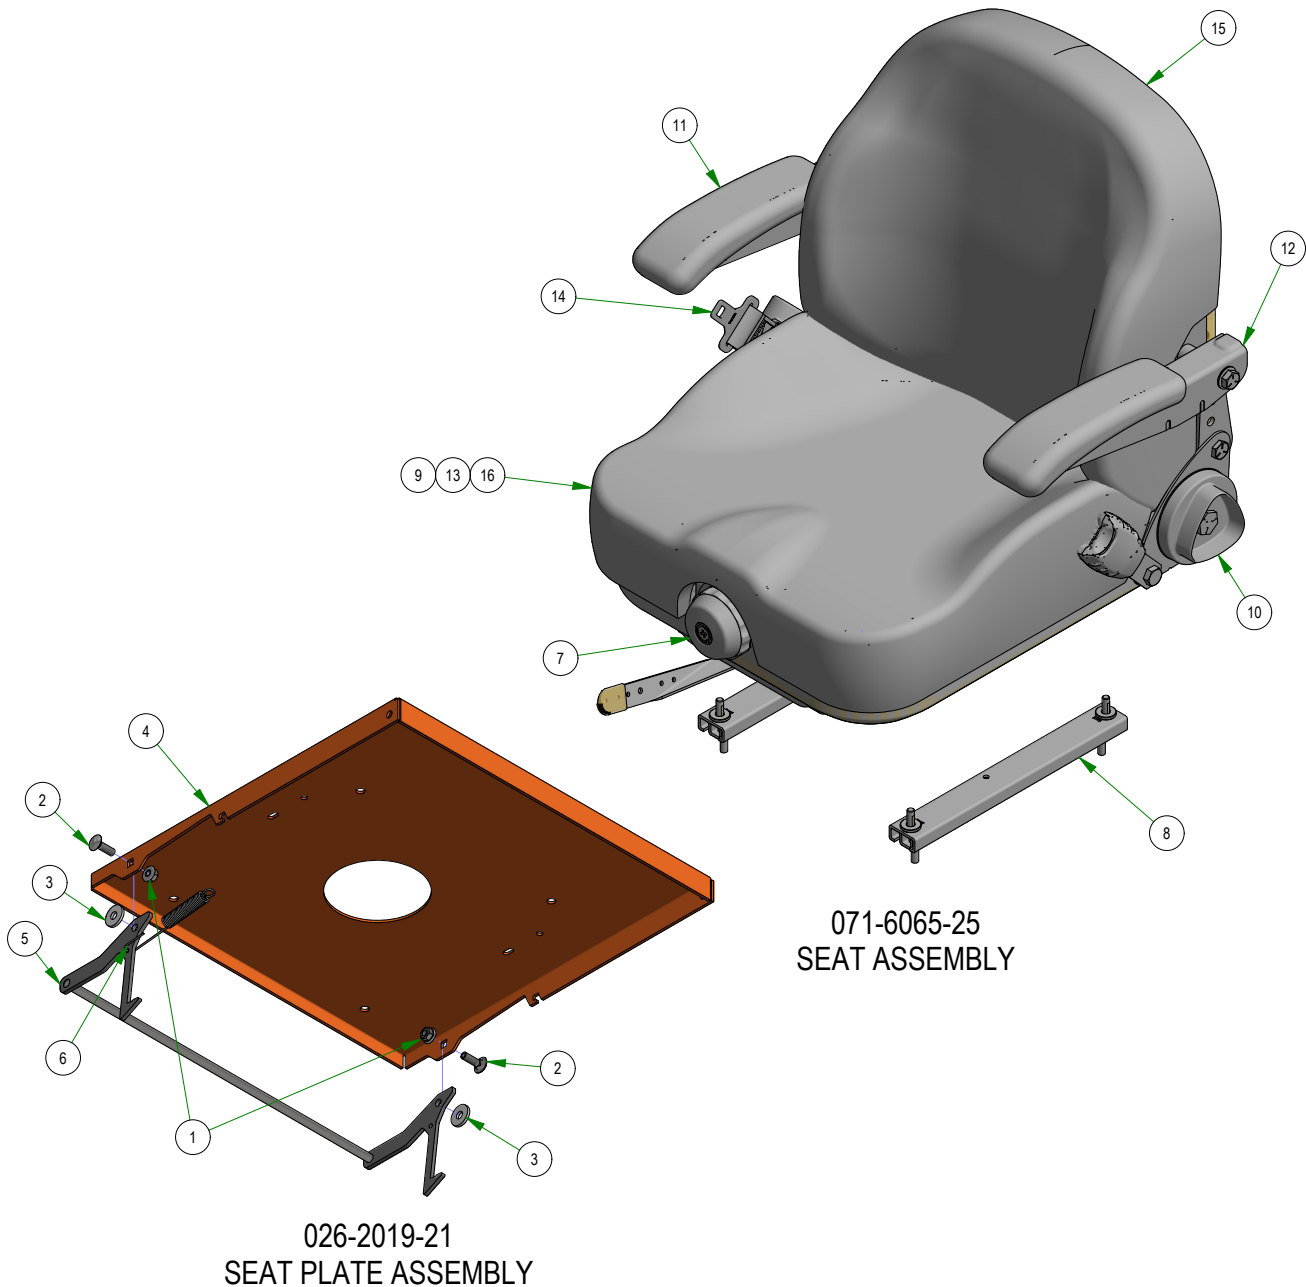

PARTS SECTION: Seat Subassemblies

Parts List				Parts List			
ITEM	QTY	PART NUMBER	DESCRIPTION	ITEM	QTY	PART NUMBER	DESCRIPTION
1	2	013-8049-00	5/16-18 NYLON INSERT FLANGE LOCKNUT ZINC	9	1	071-6065-07	Delta Plunger Switch - N.O.
2	2	018-8065-00	5/16-18 X 1 CARRIAGE BOLT (GR.8) ZINC	10	1	071-6065-10	Recliner Adjustment Knob-New
3	2	019-6042-00	.360 ID X .983 OD X .120 THICK FLAT WASHER NYLON	11	1	071-6065-11	RH Armrest-Selfskin Front Adj
4	1	026-2019-00	R-SERIES SEAT PLATE	12	1	071-6065-12	LH Armrest-Selfskin Front Adj
5	1	028-0090-00	Seat Latch Rod Assembly	13	1	071-6065-13	Bellows w/Hardware
6	1	034-1025-00	Brake Spring	14	1	071-6065-14	2" Retractable Belt Kit w/Spacers
7	1	071-6065-05	Weight Adjust Indicator Knob Assy	15	1	071-6065-17	Back Cover, 2025 Suspension Seat
8	1	071-6065-06	4" Single Locking Track Kit	16	1	071-6065-18	Cushion Cover, 2025 Suspension Seat