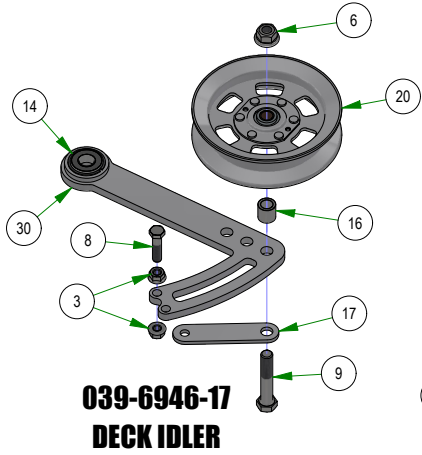

PARTS SECTION: Deck Subassemblies

Parts List				Parts List			
ITEM	QTY	PART NUMBER	DESCRIPTION	ITEM	QTY	PART NUMBER	DESCRIPTION
1	1	013-0030-00	Hex Nut M20-2.5	19	2	032-2001-00	Sleeve
2	1	013-0031-00	Hex Nut M20-2.5 Left Hand Threads Gold Plated	20	1	033-8050-00	5" Idler Pulley
3	2	013-5201-00	3/8-16 HEX SERRATED FLANGE NUT HARD/ZINC	21	1	037-4000-01	4000 Series Spindle Housing
4	2	013-5300-00	1/2-13 HEX SERRATED FLANGE NUT HARD/ZINC	22	1	037-4002-00	4000 Series Spindle Spacer
5	7	013-8049-00	5/16-18 NYLON INSERT FLANGE LOCKNUT ZINC	23	4	037-6023-00	Bearing - 6206
6	3	013-8050-00	1/2-13 NYLON INSERT FLANGE LOCKNUT ZINC	24	1	037-6026-00	Spindle Shaft
7	5	018-4703-00	5/16-18 X 1-1/4 CARRIAGE BOLT ZINC	25	2	037-8002-00	Spindle Dust Cap
8	1	018-6012-00	3/8-16 X 1-1/2 HEX CAP SCREW (GR.5) ZINC	26	1	037-9050-00	Locking Collar w/ 1/4"-20 Set Screw
9	1	018-6036-00	1/2-13 X 2-3/4 HEX CAP SCREW (GR.5) ZINC	27	1	039-2125-00	Deck Hanger
10	2	018-6037-00	1/2-13 X 2-1/4 HEX CAP SCREW (GR.5) ZINC	28	1	039-4893-00	2019 Upper Chute Bracket
11	2	018-8066-00	5/16-18 X 7/8 CARRIAGE BOLT ZINC	29	1	039-4894-00	2019 Lower Chute Bracket
12	2	019-6042-00	.360 ID X .983 OD X .120 THICK FLAT WASHER NYLON	30	1	039-6946-10	2019 Deck Belt Tensioner
13	4	019-8054-00	.505 ID X 1.000 OD X .125 THICK FLAT WASHER NYLON	31	1	048-8020-00	2024 Turnbuckle Body
14	2	022-7009-00	Ball Bearing w/Retainer, 99502H-NR, .625 Bore x 1.375 OD x .4375 Width	32	1	048-8021-00	Turnbuckle End Right-Handed Thread
15	2	024-0001-00	1/4-28 Grease Fitting	33	1	048-8022-00	Turnbuckle End Left-Handed Thread
16	1	025-5203-00	.51 ID X .75 OD X .75 LGTH SOLID SPACER ZINC	34	1	206-6018-00	2019 Chute Hanger
17	1	026-0167-00	Belt Tensioner Retainer Plate	35	1	210-6025-00	2019 Belted Chute with Logo
18	4	032-2000-00	Polyurethane Bushing				