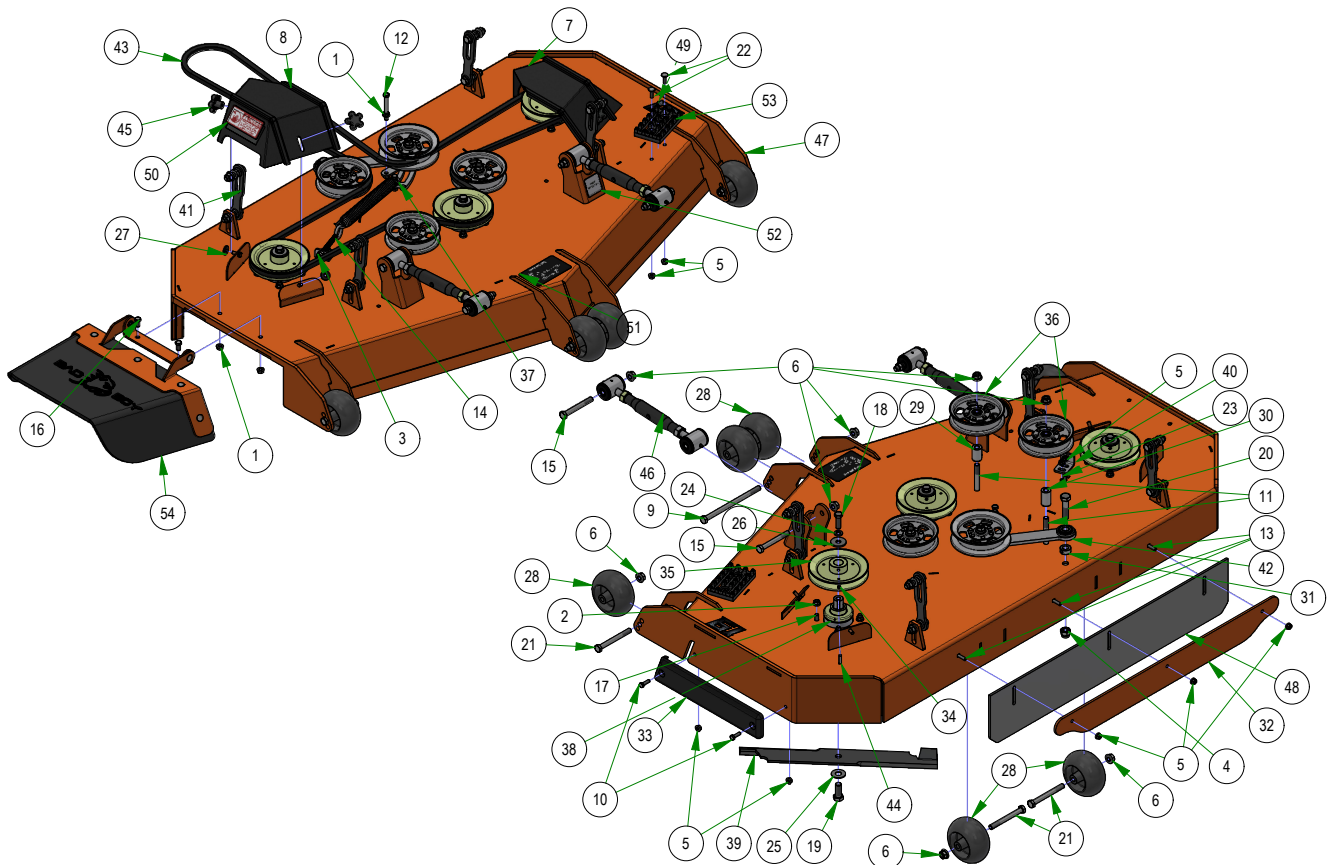

25

BAD BOY
MOWERS

PARTS MANUAL

RENEGADE DIESEL

ZERO-TURN MOWER OWNER'S PARTS MANUAL

For additional information, please see us at

www.badboycountry.com

PARTS SECTION: 61" Deck

PARTS SECTION: Deck Subassemblies

Parts List				Parts List			
ITEM	QTY	PART NUMBER	DESCRIPTION	ITEM	QTY	PART NUMBER	DESCRIPTION
1	1	013-0030-00	Hex Nut M20-2.5	19	2	032-2001-00	Sleeve
2	1	013-0031-00	Hex Nut M20-2.5 Left Hand Threads Gold Plated	20	1	033-8050-00	5" Idler Pulley
3	2	013-5201-00	3/8-16 HEX SERRATED FLANGE NUT HARD/ZINC	21	1	037-4000-01	4000 Series Spindle Housing
4	2	013-5300-00	1/2-13 HEX SERRATED FLANGE NUT HARD/ZINC	22	1	037-4002-00	4000 Series Spindle Spacer
5	7	013-8049-00	5/16-18 NYLON INSERT FLANGE LOCKNUT ZINC	23	4	037-6023-00	Bearing - 6206
6	3	013-8050-00	1/2-13 NYLON INSERT FLANGE LOCKNUT ZINC	24	1	037-6026-00	Spindle Shaft
7	5	018-4703-00	5/16-18 X 1-1/4 CARRIAGE BOLT ZINC	25	2	037-8002-00	Spindle Dust Cap
8	1	018-6012-00	3/8-16 X 1-1/2 HEX CAP SCREW (GR.5) ZINC	26	1	037-9050-00	Locking Collar w/ 1/4"-20 Set Screw
9	1	018-6036-00	1/2-13 X 2-3/4 HEX CAP SCREW (GR.5) ZINC	27	1	039-2125-00	Deck Hanger
10	2	018-6037-00	1/2-13 X 2-1/4 HEX CAP SCREW (GR.5) ZINC	28	1	039-4893-00	2019 Upper Chute Bracket
11	2	018-8066-00	5/16-18 X 7/8 CARRIAGE BOLT ZINC	29	1	039-4894-00	2019 Lower Chute Bracket
12	2	019-6042-00	.360 ID X .983 OD X .120 THICK FLAT WASHER NYLON	30	1	039-6946-10	2019 Deck Belt Tensioner
13	4	019-8054-00	.505 ID X 1.000 OD X .125 THICK FLAT WASHER NYLON	31	1	048-8020-00	2024 Turnbuckle Body
14	2	022-7009-00	Ball Bearing w/Retainer, 99502H-NR, .625 Bore x 1.375 OD x .4375 Width	32	1	048-8021-00	Turnbuckle End Right-Handed Thread
15	2	024-0001-00	1/4-28 Grease Fitting	33	1	048-8022-00	Turnbuckle End Left-Handed Thread
16	1	025-5203-00	.51 ID X .75 OD X .75 LGTH SOLID SPACER ZINC	34	1	206-6018-00	2019 Chute Hanger
17	1	026-0167-00	Belt Tensioner Retainer Plate	35	1	210-6025-00	2019 Belted Chute with Logo
18	4	032-2000-00	Polyurethane Bushing				