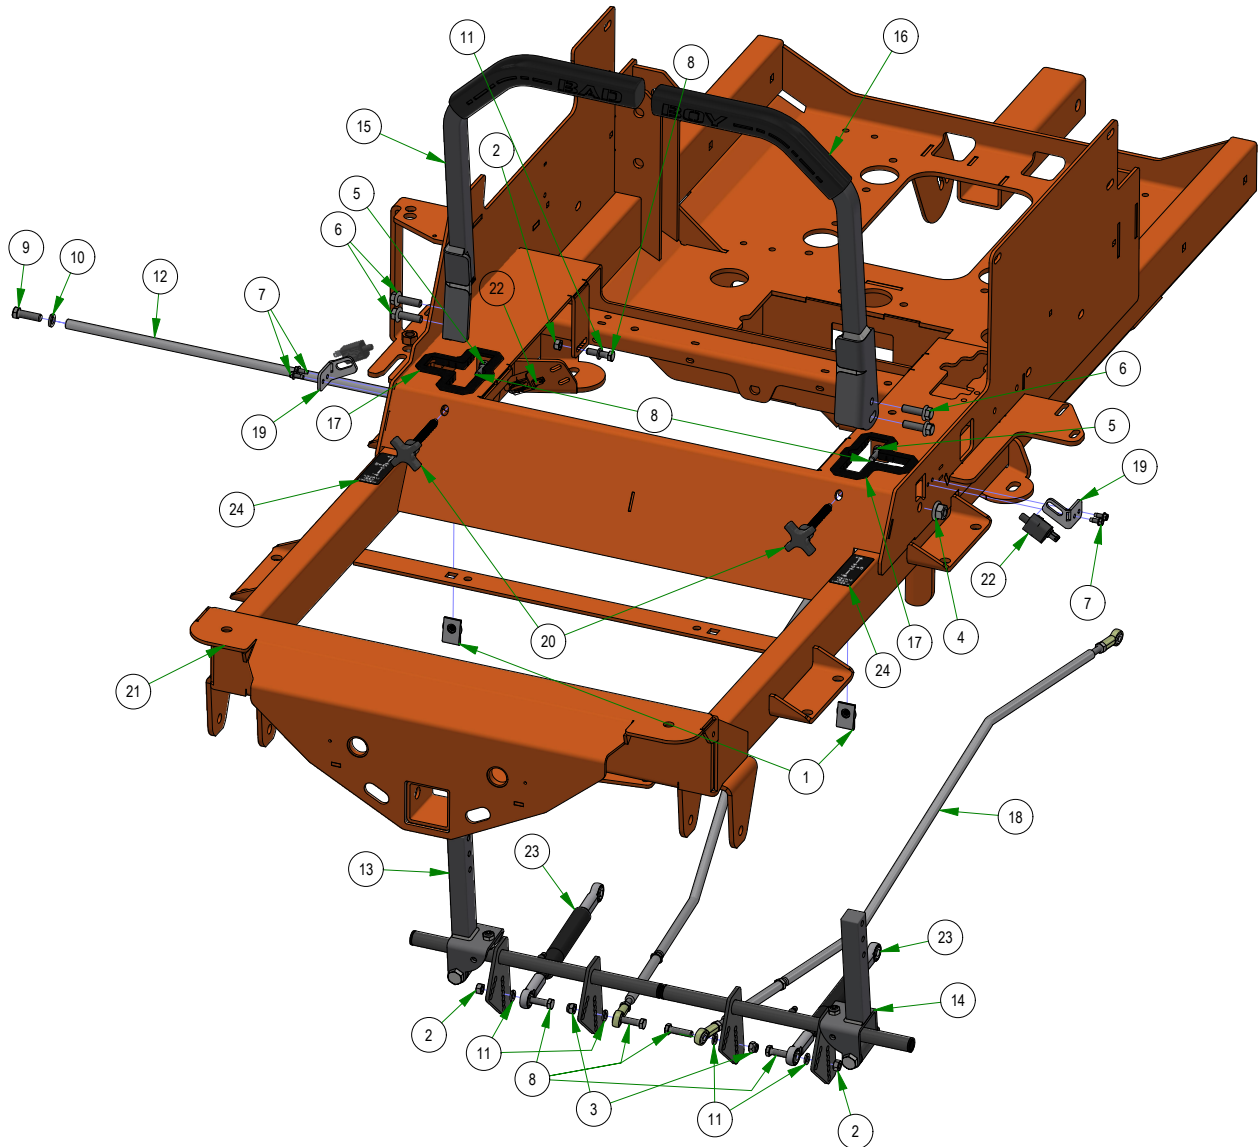

PARTS SECTION: Drive Arms

Parts List				Parts List			
ITEM	QTY	PART NUMBER	DESCRIPTION	ITEM	QTY	PART NUMBER	DESCRIPTION
1	2	013-0021-00	Extruded Nut 3/8"-16 3/4" Hole Center With Patch	13	1	031-0030-24	R Series Square Drive Arm Actuator RH Assembly
2	4	013-8043-00	5/16-18 HEX NUT ZINC	14	1	031-0031-24	R Series Square Drive Arm Actuator LH Assembly
3	2	013-8047-00	5/16-18 NYL INS L/N ZC	15	1	031-9070-00	R Series Square Drive Arm RH Assembly
4	1	013-8050-00	1/2-13 NYLON INSERT FLANGE LOCKNUT ZINC	16	1	031-9071-00	R Series Square Drive Arm LH Assembly
5	2	013-9002-00	5/16-18 HEX SERRATED FLANGE NUT HARD/ZINC	17	2	032-0002-00	Snap-in Drive Arm Bushing
6	4	018-0078-00	3/8-16 X 1 1/4 HEX WASHER UNSLOT MACHINE SCREW ZINC GR5	18	2	035-0005-00	2019 Renegade Push Rod Assembly
7	4	018-1080-00	12-24 X 1/2 HEX WASHER UNSLOT F TCS ZINC	19	2	039-2163-00	Push In Arm Safety Switch R Series Bracket
8	8	018-2006-00	5/16-18 X 1-1/4 HEX C/S (GR.5) ZC	20	2	057-5800-00	Speed Limiting Knob 3/8-16X 3"
9	1	018-5040-00	3/8-16 X 1-1/4 HEX CAP SCREW (GR.5) ZINC	21	1	070-5376-22	2022 Horizontal Diesel Frame
10	1	019-5037-00	3/8 SPLIT LOCKWASHER ZINC	22	2	077-8075-00	Rail Mount Safety Switch
11	6	019-8051-00	5/16 SPLIT LOCKWASHER ZINC	23	2	087-0002-00	2019 SROID Damper With Spherical Rod Ends
12	1	028-0051-00	2019 Steering Actuator Rod	24	1	091-1114-00	2018 LH/RH Steering Control Decal Roll