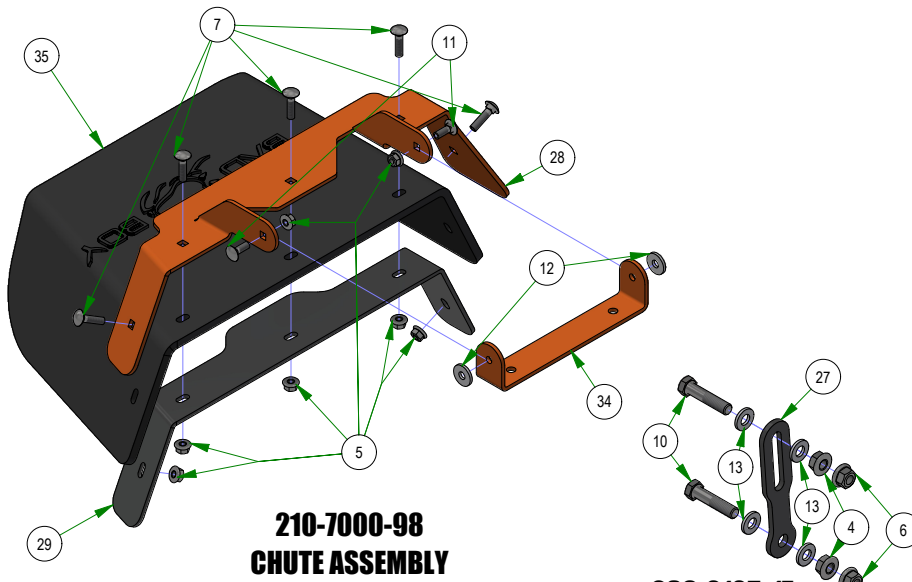

25

BAD BOY
MOWERS

PARTS MANUAL

RENEGADE DIESEL

ZERO-TURN MOWER OWNER'S PARTS MANUAL

For additional information, please see us at

www.badboycountry.com

PARTS SECTION: 61" Deck

PARTS SECTION: Deck Subassemblies

Parts List				Parts List			
ITEM	QTY	PART NUMBER	DESCRIPTION	ITEM	QTY	PART NUMBER	DESCRIPTION
1	1	013-0030-00	Hex Nut M20-2.5	19	2	032-2001-00	Sleeve
2	1	013-0031-00	Hex Nut M20-2.5 Left Hand Threads Gold Plated	20	1	033-8050-00	5" Idler Pulley
3	2	013-5201-00	3/8-16 HEX SERRATED FLANGE NUT HARD/ZINC	21	1	037-4000-01	4000 Series Spindle Housing
4	2	013-5300-00	1/2-13 HEX SERRATED FLANGE NUT HARD/ZINC	22	1	037-4002-00	4000 Series Spindle Spacer
5	7	013-8049-00	5/16-18 NYLON INSERT FLANGE LOCKNUT ZINC	23	4	037-6023-00	Bearing - 6206
6	3	013-8050-00	1/2-13 NYLON INSERT FLANGE LOCKNUT ZINC	24	1	037-6026-00	Spindle Shaft
7	5	018-4703-00	5/16-18 X 1-1/4 CARRIAGE BOLT ZINC	25	2	037-8002-00	Spindle Dust Cap
8	1	018-6012-00	3/8-16 X 1-1/2 HEX CAP SCREW (GR.5) ZINC	26	1	037-9050-00	Locking Collar w/ 1/4"-20 Set Screw
9	1	018-6036-00	1/2-13 X 2-3/4 HEX CAP SCREW (GR.5) ZINC	27	1	039-2125-00	Deck Hanger
10	2	018-6037-00	1/2-13 X 2-1/4 HEX CAP SCREW (GR.5) ZINC	28	1	039-4893-00	2019 Upper Chute Bracket
11	2	018-8066-00	5/16-18 X 7/8 CARRIAGE BOLT ZINC	29	1	039-4894-00	2019 Lower Chute Bracket
12	2	019-6042-00	.360 ID X .983 OD X .120 THICK FLAT WASHER NYLON	30	1	039-6946-10	2019 Deck Belt Tensioner
13	4	019-8054-00	.505 ID X 1.000 OD X .125 THICK FLAT WASHER NYLON	31	1	048-8020-00	2024 Turnbuckle Body
14	2	022-7009-00	Ball Bearing w/Retainer, 99502H-NR, .625 Bore x 1.375 OD x .4375 Width	32	1	048-8021-00	Turnbuckle End Right-Handed Thread
15	2	024-0001-00	1/4-28 Grease Fitting	33	1	048-8022-00	Turnbuckle End Left-Handed Thread
16	1	025-5203-00	.51 ID X .75 OD X .75 LGTH SOLID SPACER ZINC	34	1	206-6018-00	2019 Chute Hanger
17	1	026-0167-00	Belt Tensioner Retainer Plate	35	1	210-6025-00	2019 Belted Chute with Logo
18	4	032-2000-00	Polyurethane Bushing				