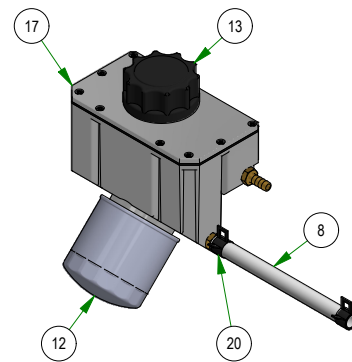

**067-8054-18
RIGHT HYDRO TANK**