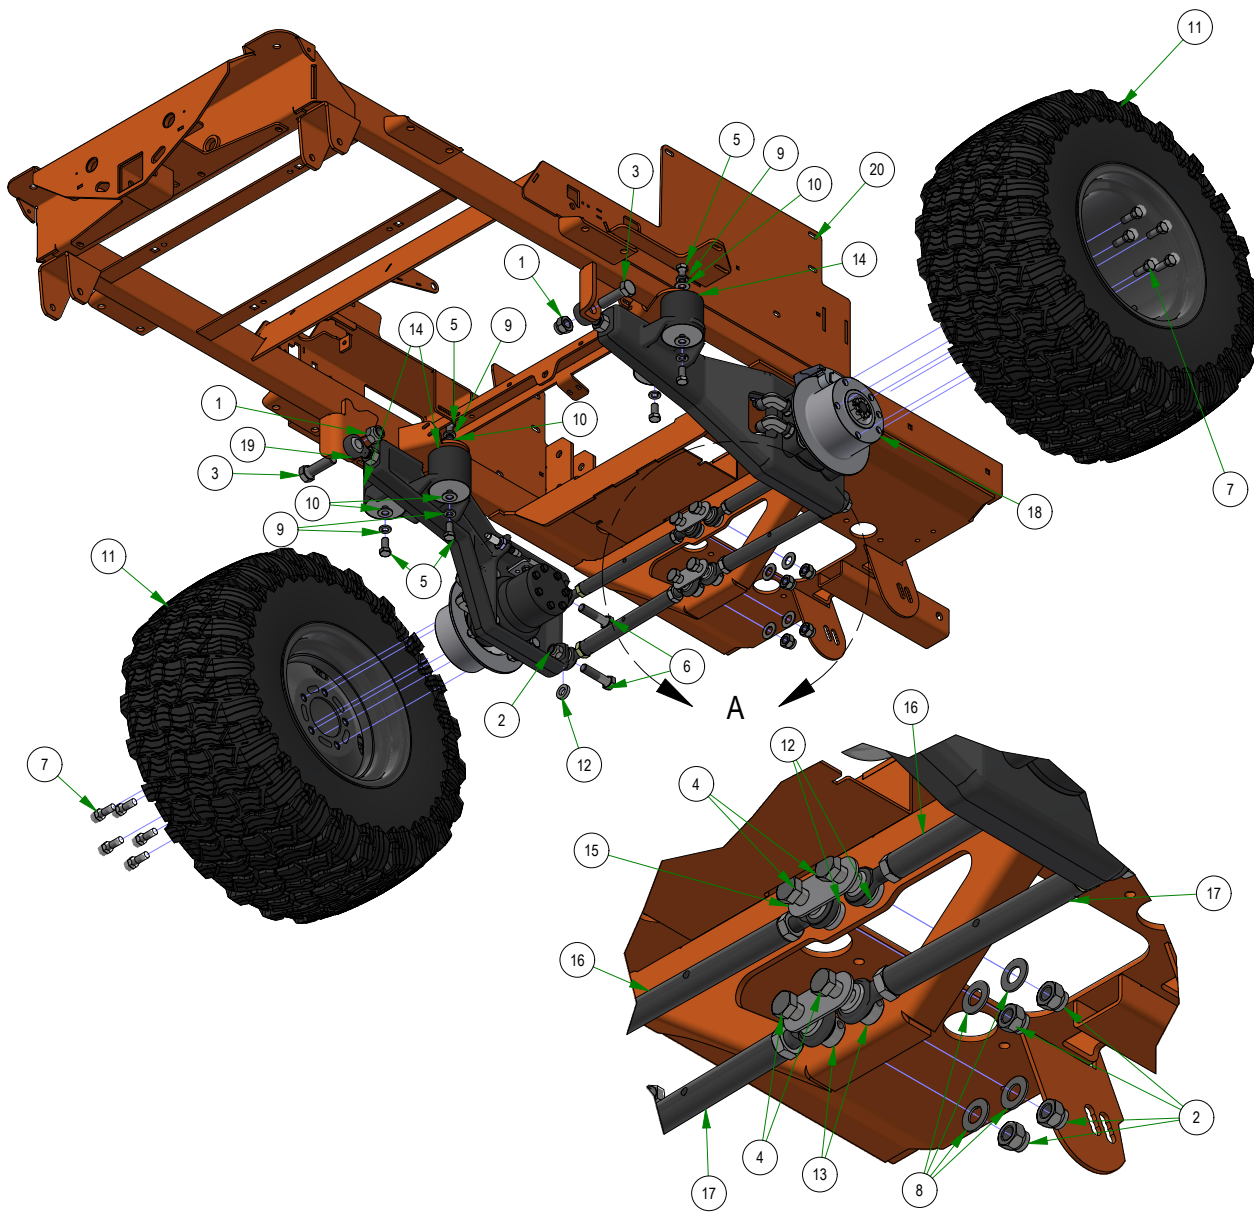

031-9070-00
RIGHT DRIVE ARM

031-9071-00
LEFT DRIVE ARM

035-0005-00
PUSH ROD ASSEMBLY

031-0030-24
RIGHT DRIVE ACTUATOR

031-0031-24
LEFT DRIVE ACTUATOR

PARTS SECTION: Rear Suspension

Parts List				Parts List			
ITEM	QTY	PART NUMBER	DESCRIPTION	ITEM	QTY	PART NUMBER	DESCRIPTION
1	2	013-0023-00	3/4-10 NYLON INSERT LOCKNUT ZINC	11	2	022-4090-00	2019 Assy-26x12-12 Reaper Turf -10.5" Rim
2	8	013-7021-00	5/8-11 NYLON INSERT LOCKNUT ZINC	12	4	025-0071-00	Spacer 1.125OD x .625 ID x .250 Length
3	2	018-0045-00	3/4-10 X 2-1/2 HEX CAP SCREW (GR.5) ZINC	13	2	025-7020-00	5/8 SOLID SHAFT COLLAR (W/1 SET SCREW) ZINC
4	4	018-0049-00	5/8-11 X 2-3/4 HEX CAP SCREW (GR.5) ZINC	14	4	032-8999-00	Vibration Mount-Blue Dot
5	8	018-2030-00	1/2-13 X 1 HEX CAP SCREW (GR.5) ZINC	15	2	039-2145-00	2019 Suspension Gusset Outlaw
6	4	018-6059-00	5/8-11 X 2-1/2 HEX CAP SCREW (GR.5) ZINC	16	2	048-6061-00	2019 Suspension Radius Rod Assembly
7	10	018-7033-00	1/2-20 x 60" Lug Bolts Zinc Grade 8	17	2	048-6064-00	2019 Suspension Radius Rod Assembly
8	4	019-0009-00	5/8" Flat Washer SAE Spec Grade 8	18	1	070-0001-99	2019 Renegade Trailing LH Arm Assy
9	8	019-5007-00	1/2 SPLIT LOCKWASHER (GR.8) ZINC/YELLOW	19	1	070-0002-99	2019 Renegade Trailing RH Arm Assy
10	8	019-5702-00	1/2 SAE FLAT WASHER (1-1/16" OD) GR.8 ZINC YELLOW	20	1	070-5376-22	2022 Horizontal Diesel Frame