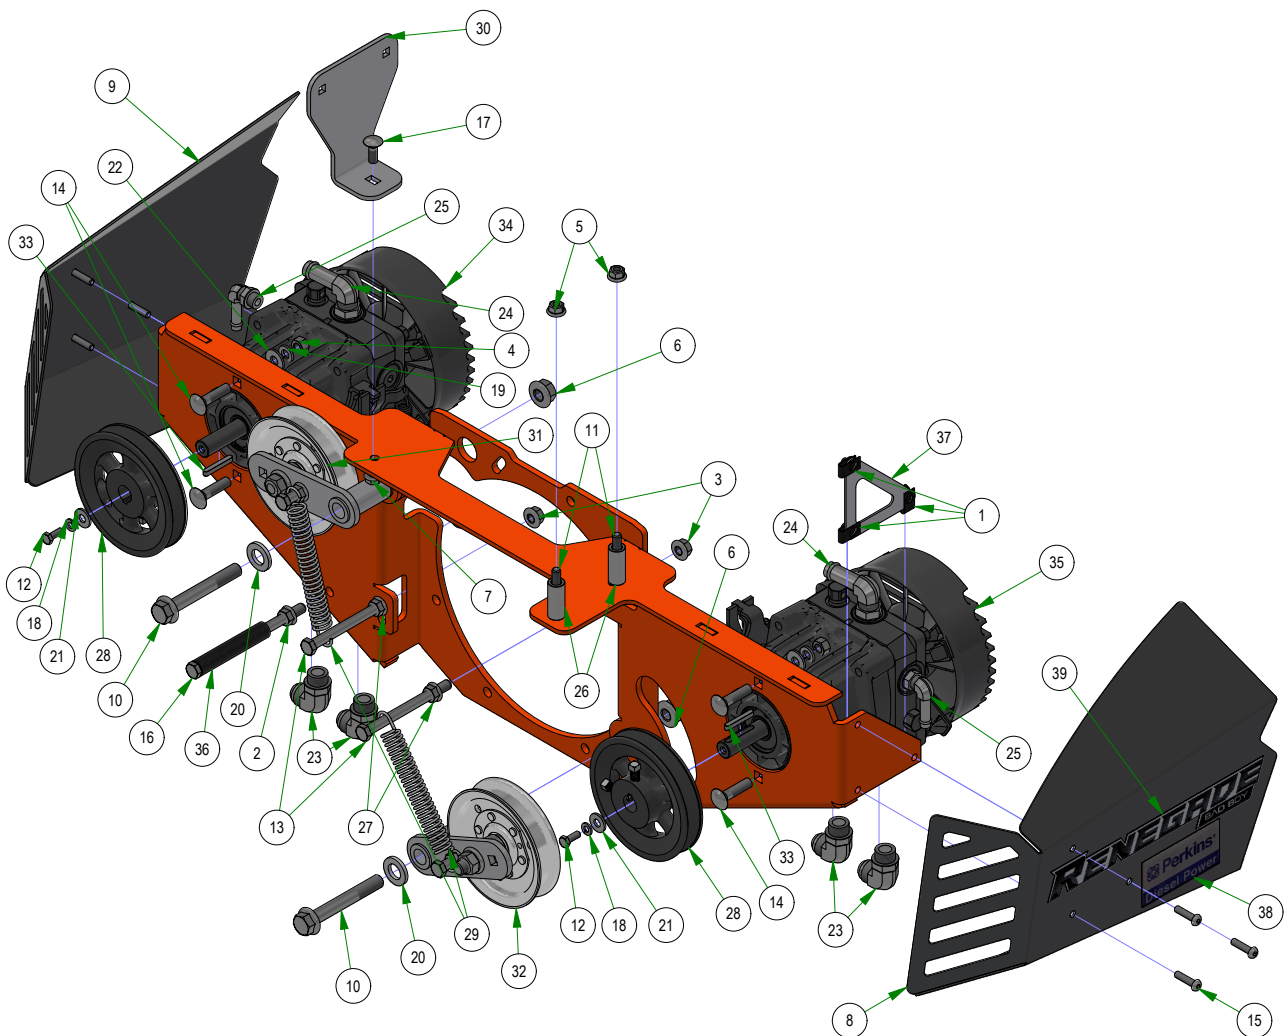

Parts List				Parts List			
ITEM	QTY	PART NUMBER	DESCRIPTION	ITEM	QTY	PART NUMBER	DESCRIPTION
1	6	013-0054-00	1/4-20 Cage Nut	21	2	019-7040-00	1/4 USS FLAT WASHER (3/4 OD) ZINC
2	3	013-5201-00	3/8-16 HEX SERRATED FLANGE NUT HARD/ZINC	22	4	019-8044-00	5/16 USS FLAT WASHER (7/8 OD) ZINC
3	3	013-5202-00	3/8-16 NYLON INSERT FLANGE LOCKNUT (GR.F) ZINC	23	4	024-2052-00	2019 Outlaw 90 Degree Pump Fitting #6801-10-08
4	4	013-6014-00	3/8-16 HEX NUT ZINC	24	2	024-5002-00	90 Degree Fitting, 1/2 x 3/4, 4601-8-8
5	2	013-8049-00	5/16-18 NYLON INSERT FLANGE LOCKNUT ZINC	25	2	024-5206-00	90 Degree Fitting, 3/8 s 9/16
6	2	013-8050-00	1/2-13 NYLON INSERT FLANGE LOCKNUT ZINC	26	2	025-0027-00	.380 ID X .625 OD X 1.500 LGTH 2019 OUTLAW BRAKE HANDLE SPACER ZINC
7	1	013-9002-00	5/16-18 HEX SERRATED FLANGE NUT HARD/ZINC	27	1	026-8050-00	2020 Diesel Pump Plate Weldment - Painted
8	1	014-5060-22	2019 Horizontal Pump Cover - Right - Black	28	2	033-5011-00	5" PUMP PULLEY W/ SET SCREW
9	1	014-5061-22	2019 Horizontal Pump Cover - Left - Black	29	2	034-9000-00	ZT and ACS Handle Spring
10	2	018-0010-00	1/2-13 X 90MM HEX FLANGE BOLT W/SHOULDER (GR.8) ZINC	30	1	039-1025-00	2019 Diesel Muffler Bracket
11	2	018-0023-00	5/16-18 X 2-1/4 HEX CAP SCREW (GR.5) ZINC	31	1	039-6950-94	2020 Diesel Pump Tensioner Assembly LH
12	2	018-0024-00	M6-1.0 X 16MM DIN 933 HEX TAP BOLT (CL 8.8) ZINC	32	1	039-6950-95	2020 Diesel Pump Tensioner Assembly RH
13	2	018-2005-00	3/8-16 X 4-1/4 HEX CAP SCREW (GR.5) ZINC	33	2	042-5013-00	5MM X 36MM SQ MACHINERY KEY C1018 ROUNDED ENDS
14	4	018-4706-00	3/8-16 X 1-1/2 CARRIAGE BOLT ZINC	34	1	050-3001-00	2019 Rogue/Renegade Left Pump 16cc
15	6	018-6014-00	1/4-20 x 1" BS C/S 18-8 SS	35	1	050-3003-00	2019 Outlaw Renegade Right Pump 16cc
16	1	018-7060-00	3/8-16 X 5-1/2 HEX CAP SCREW (GR.5) ZINC	36	1	051-8076-00	3/8 hose 4" long
17	1	018-8066-00	5/16-18 X 7/8 CARRIAGE BOLT ZINC	37	2	057-5915-00	Pump Plate Clip Nut Holder
18	2	019-4008-00	1/4 SPLIT LOCKWASHER ZINC	38	2	091-0017-00	PERKINS Decal
19	4	019-5037-00	3/8 SPLIT LOCKWASHER ZINC	39	2	091-0517-00	Renegade Back Plate Decal
20	2	019-6017-00	.635 ID X 1.120 OD X .140 THICK FLAT WASHER NYLON