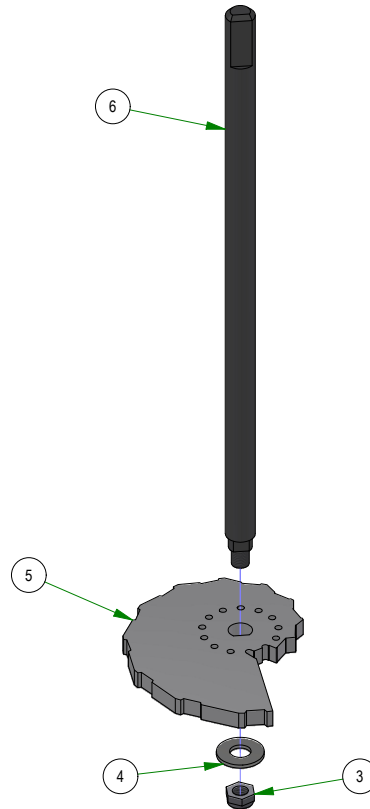

**028-0015-19
DECK HEIGHT CAM ASSEMBLY**