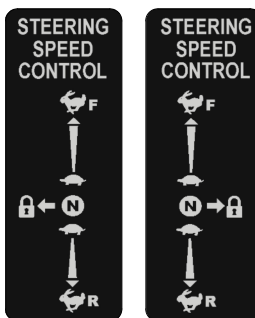

Renegade Back Plate Decal

091-0017-00

PERKINS Decal

Deck Belt Route

091-4033-00

2019 Renegade Deck Belt Route Decal

091-1114-00

2018 LH/RH Steering Control Decal Roll