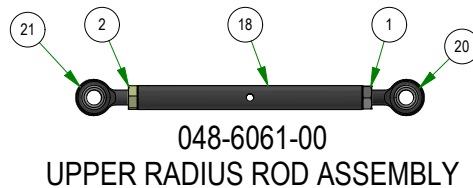

Parts List				Parts List			
ITEM	QTY	PART NUMBER	DESCRIPTION	ITEM	QTY	PART NUMBER	DESCRIPTION
1	1	013-0019-00	5/8-11 HEX JAM NUT ZINC	17	2	042-7041-00	Woodruff Key
2	1	013-0020-00	NUT, 5/8-18LH	18	1	048-0001-00	2019 Suspension Link Body
3	2	013-0022-00	3/4"-16 Fine Full Nut	19	1	048-0002-00	Rear Radius Rod, 3/4 Body
4	1	013-0027-00	3/4-16 HEX JAM NUT ZINC	20	1	048-6062-00	2019 RH 5/8" Heim
5	1	013-0028-00	3/4-16 LH HEX JAM NUT ZINC	21	1	048-6063-00	2019 LH 5/8" Heim
6	8	013-6040-00	1/2-13 Gr 8 Centerlock Flange Nut	22	1	048-6065-00	3/4-16 x 5/8 RH Heim
7	2	013-7050-00	1" Castle Nut for HydroGear Wheel Motor	23	1	048-6066-00	3/4-16 x 5/8 LH Heim
8	2	013-8049-00	5/16-18 NYLON INSERT FLANGE LOCKNUT ZINC	24	2	048-7001-00	3/4-16 RH Male Rod End
9	1	015-4600-00	18cc Parker Wheel Motor- Right	25	4	051-6007-00	2019 Renegade Hydro Hose
10	1	015-4601-00	18cc Parker Wheel Motor- Left	26	1	064-8054-00	2019 Short Brake Cable-Suspension Models
11	2	018-2007-00	5/16-18 X 1 HEX CAP SCREW (GR.5) ZINC	27	1	064-9002-00	2019 Long Brake Cable-Renegade, Rogue
12	8	018-6041-00	1/2-13 x 2.75 Gr. 8 Hex Head Bolt	28	1	070-0001-00	2019 Left Trailing Arm
13	2	020-7022-00	1/8 X 1-1/2 COTTER PIN ZINC	29	1	070-0002-00	2019 Right Trailing Arm
14	1	022-4085-00	2019 26x12-12 Reaper Turf Tire	30	2	092-5201-00	Brake Disk
15	1	022-4086-00	2019 10.5" Wheel	31	1	092-7000-00	XP/AOS Right Brake Caliper
16	4	024-2065-00	2019 Rouge/Renegade Wheel Motor 90° Fitting #6801-10L	32	1	092-7001-00	XP/AOS Left Brake Caliper