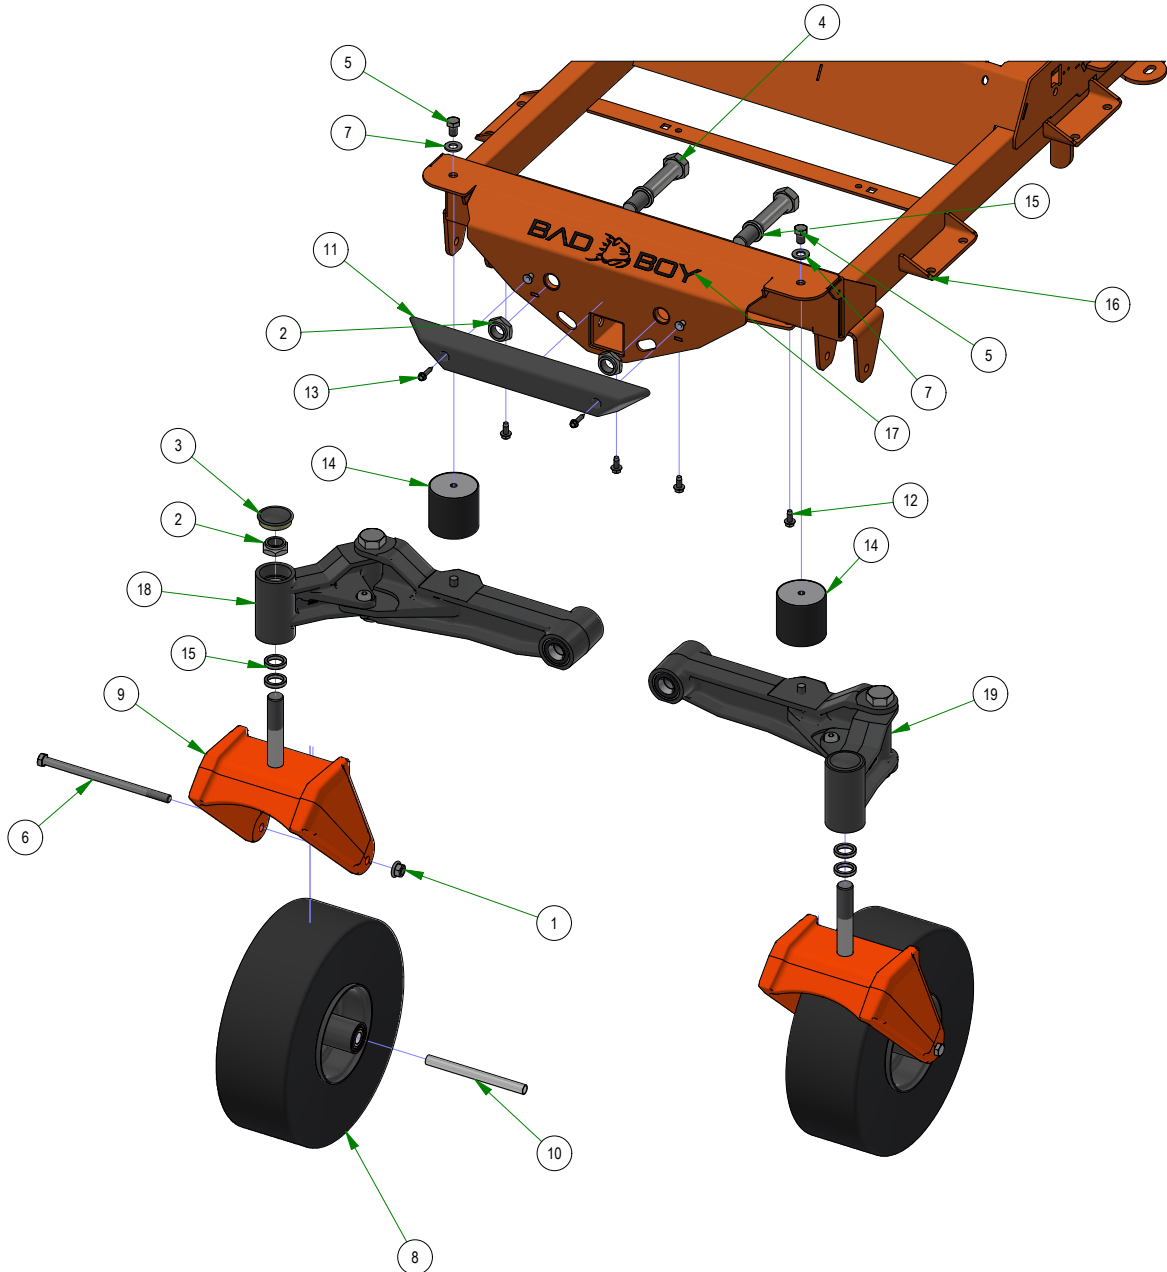

PARTS SECTION: Front End

Parts List				Parts List			
ITEM	QTY	PART NUMBER	DESCRIPTION	ITEM	QTY	PART NUMBER	DESCRIPTION
1	2	013-8050-00	1/2-13 NYLON INSERT FLANGE LOCKNUT ZINC	11	1	029-8000-00	2017 XP BUMPER
2	4	013-9004-00	1"-14 NYLON INSERT JAM LOCKNUT ZINC	12	4	030-7042-00	5/16-18 X 3/4 HEX WASHER SLOT (F) TCS ZINC
3	2	014-2025-00	2017 Bearing Cover	13	2	030-7047-00	1/4-14 X 1-1/4 HEX WASHER UNSLOT TEK/3 ZINC
4	4	018-0026-00	1"-14 X 5-1/2 HEX CAP SCREW (GR.8) ZINC YELLOW	14	2	032-8999-00	Vibration Mount-Blue Dot
5	2	018-1055-00	1/2-13 X 3/4 HEX CAP SCREW (GR.5) ZINC	15	6	058-1000-00	1.02 ID X 1.38 OD X .250 THK SPACER ZINC
6	2	018-7010-00	1/2-13 X 9 HEX CAP SCREW (GR.5) ZINC	16	1	070-5376-22	2022 Horizontal Diesel Frame
7	2	019-5702-00	1/2 SAE FLAT WASHER (1-1/16" OD) GR.8 ZINC YELLOW	17	1	091-4063-00	Flying Bulldog Front Bumper Decal
8	2	022-0003-00	2019 15x6.00-6 Non Pneumatic Black Front Assembly	18	1	250-0032-03	2022 61/72 Rogue/Renegade Front Suspension Asy RH
9	2	023-0004-20	2020 R Series Cast Front Fork	19	1	250-0033-03	2022 61/72 Rogue/Renegade Front Suspension Asy LH
10	2	025-5202-00	Front Wheel Spanner