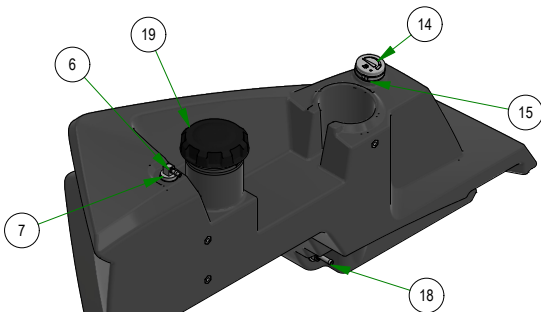

**067-9995-50
LEFT FUEL TANK**