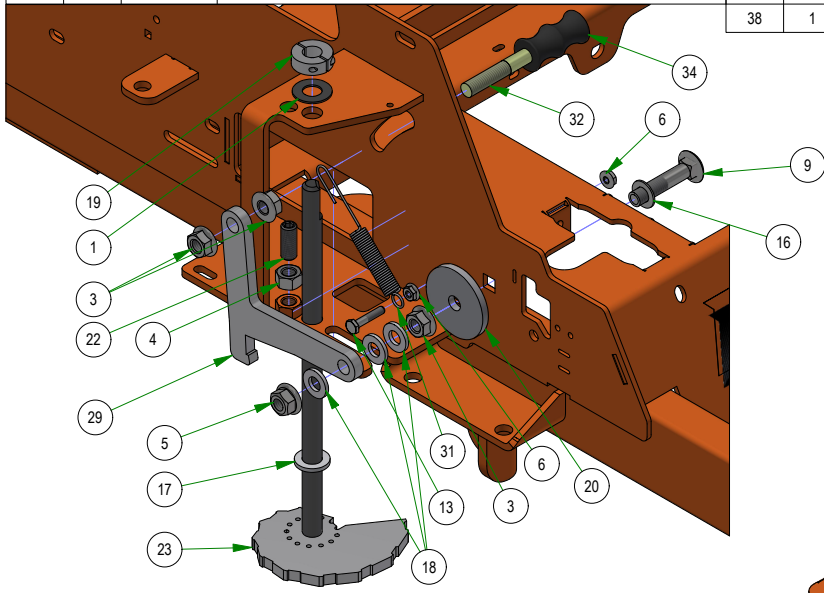

PARTS SECTION: Front End Subassemblies

Parts List				Parts List			
ITEM	QTY	PART NUMBER	DESCRIPTION	ITEM	QTY	PART NUMBER	DESCRIPTION
1	8	010-1050-00	1641 BEARING W/2 CONTACT RUBBER SEALS	8	2	022-7010-00	1-3/4" Bearing-Large Bore Front Rim
2	2	013-9004-00	1"-14 NYLON INSERT JAM LOCKNUT ZINC	9	4	025-0003-00	2016 Front Bearing Spacer
3	2	018-0026-00	1"-14 X 5-1/2 HEX CAP SCREW (GR.8) ZINC YELLOW	10	2	029-7050-00	Rubber Stabilizer (Front Forks) [R series]
4	2	018-2009-00	1/2-13 x 1" Stud	11	1	250-0032-01	INNER RH FRONT AXLE
5	2	018-3001-00	5/8 X 5/8 SOCKET SHOULDER BOLT ZINC YELLOW	12	1	250-0032-02	OUTER FRONT ARM RH
6	2	018-4010-00	1/2-13 NYLON INSERT JAM LOCKNUT ZINC	13	1	250-0033-01	INNER FRONT ARM LH
7	1	022-0004-00	15x6-6 Tire Only	14	1	250-0033-02	CAST OUTER ARM LH

PARTS SECTION: Deck Height Subassemblies

Parts List				Parts List			
ITEM	QTY	PART NUMBER	DESCRIPTION	ITEM	QTY	PART NUMBER	DESCRIPTION
1	2	017-9000-00	Two Piece Pillow Block	4	1	019-5029-00	3/8 FLAT WASHER USS (1" OD) ZINC
2	1	017-9025-00	Two Piece Pillow Block Strap	5	1	026-1101-00	2019 Deck Height Cam
3	1	018-4011-00	3/8-24 Nylon Insert jam locknut	6	1	028-0015-00	2019 Outlaw Gen2 Dial Rod