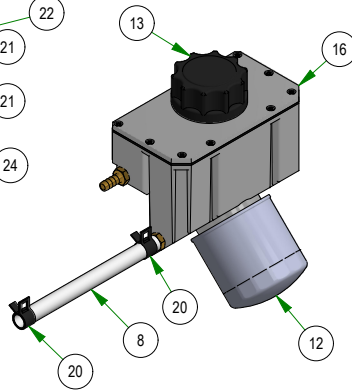

**067-8053-18
LEFT HYDRO TANK**