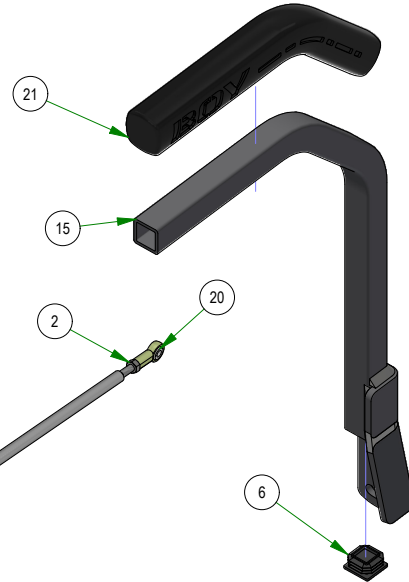

031-9071-00
LEFT DRIVE ARM