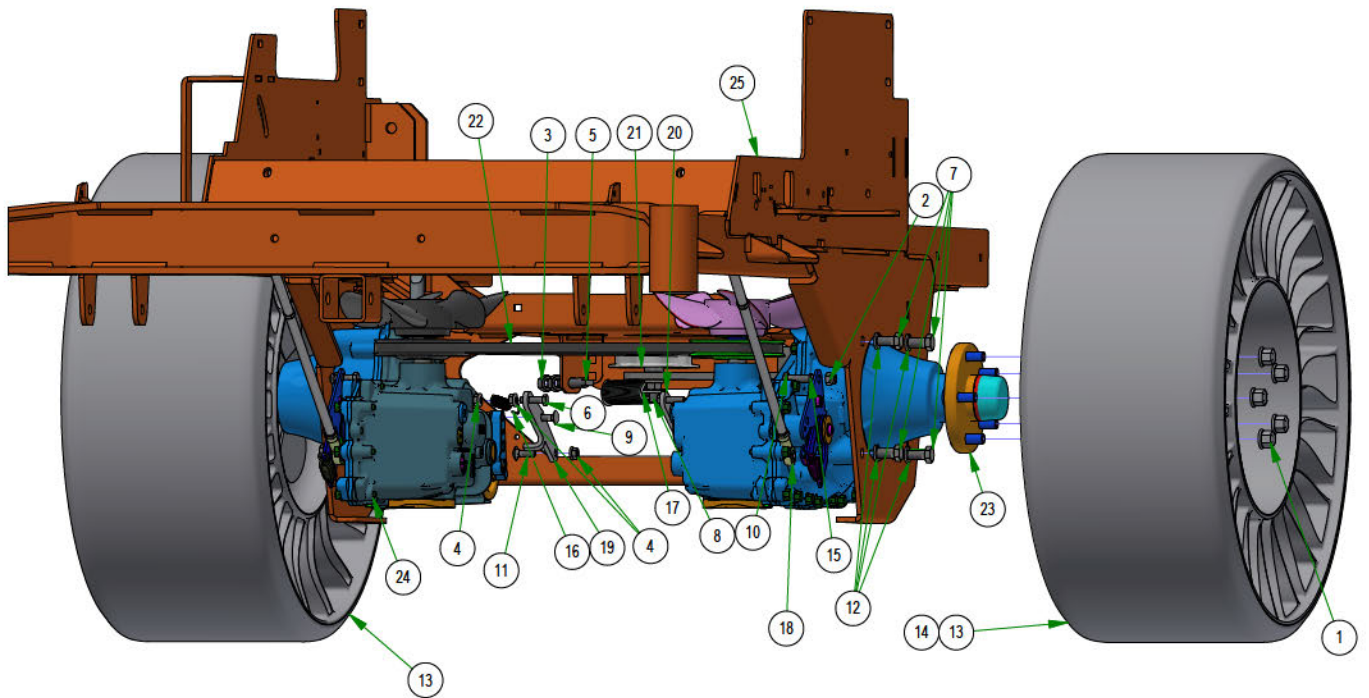

PARTS SECTION: Rebel X Transaxle

Parts List				Parts List			
ITEM	QTY	PART NUMBER	DESCRIPTION	ITEM	QTY	PART NUMBER	DESCRIPTION
1	10	013-3000-00	Acorn Lug Nut	14	2	022-4100-00	24x12-12 Reaper Turf Tire & Wheel Assembly
2	2	013-5041-00	3/8-16 NYLON INSERT LOCKNUT ZINC	15	2	025-0036-00	Drive Arm Transaxle Spacer
3	2	013-7018-00	1/2-13 HEX NUT ZINC	16	2	034-1025-00	Brake Spring
4	7	013-8049-00	5/16-18 NYLON INSERT FLANGE LOCKNUT ZINC	17	1	034-9050-00	Deck spring big diameter
5	1	018-2004-50	All Thread	18	2	035-0009-01	2024 Rebel Push Rod Assembly
6	2	018-2006-00	5/16-18 X 1-1/4 HEX C/S (GR.5) ZC	19	1	039-2133-00	5400 Transaxle Brake Adapter Plate RH v3
7	8	018-2030-00	1/2-13 X 1 HEX CAP SCREW (GR.5) ZINC	20	1	039-2134-00	5400 Transaxle Brake Adapter Plate LH v3
8	1	018-4010-00	1/2-13 NYLON INSERT JAM LOCKNUT ZINC	21	1	039-6945-RX	2024 Rebel X Pump Idler
9	2	018-4703-00	5/16-18 X 1-1/4 CARRIAGE BOLT ZINC	22	1	041-8050-00	2019 Rebel Pump Belt
10	2	018-5040-00	3/8-16 X 1-1/4 HEX CAP SCREW (GR.5) ZINC	23	1	050-7000-00	5400 TRANSAXLE LH
11	2	018-8065-00	5/16-18 X 1 CARRIAGE BOLT (GR.8) ZINC	24	1	050-7001-00	5400 TRANSAXLE RH
12	8	019-5007-00	1/2 SPLIT LOCKWASHER (GR.8) ZINC/YELLOW	25	1	070-2304-00	2023 Rebel Frame - Painted
13	2	022-4092-00	TWEEL, 24X12N12 ZTR 50N4.5 BLACK 1.3IN OFFSET