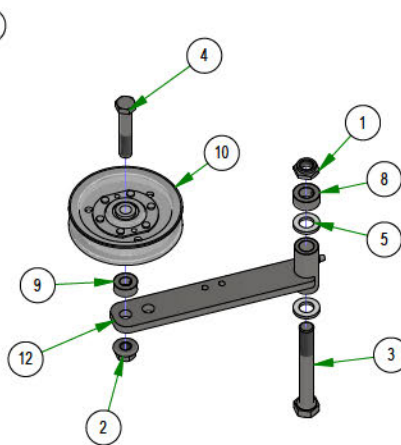

039-6945-03
REBEL TRANSAXLE IDLER ASSEMBLY