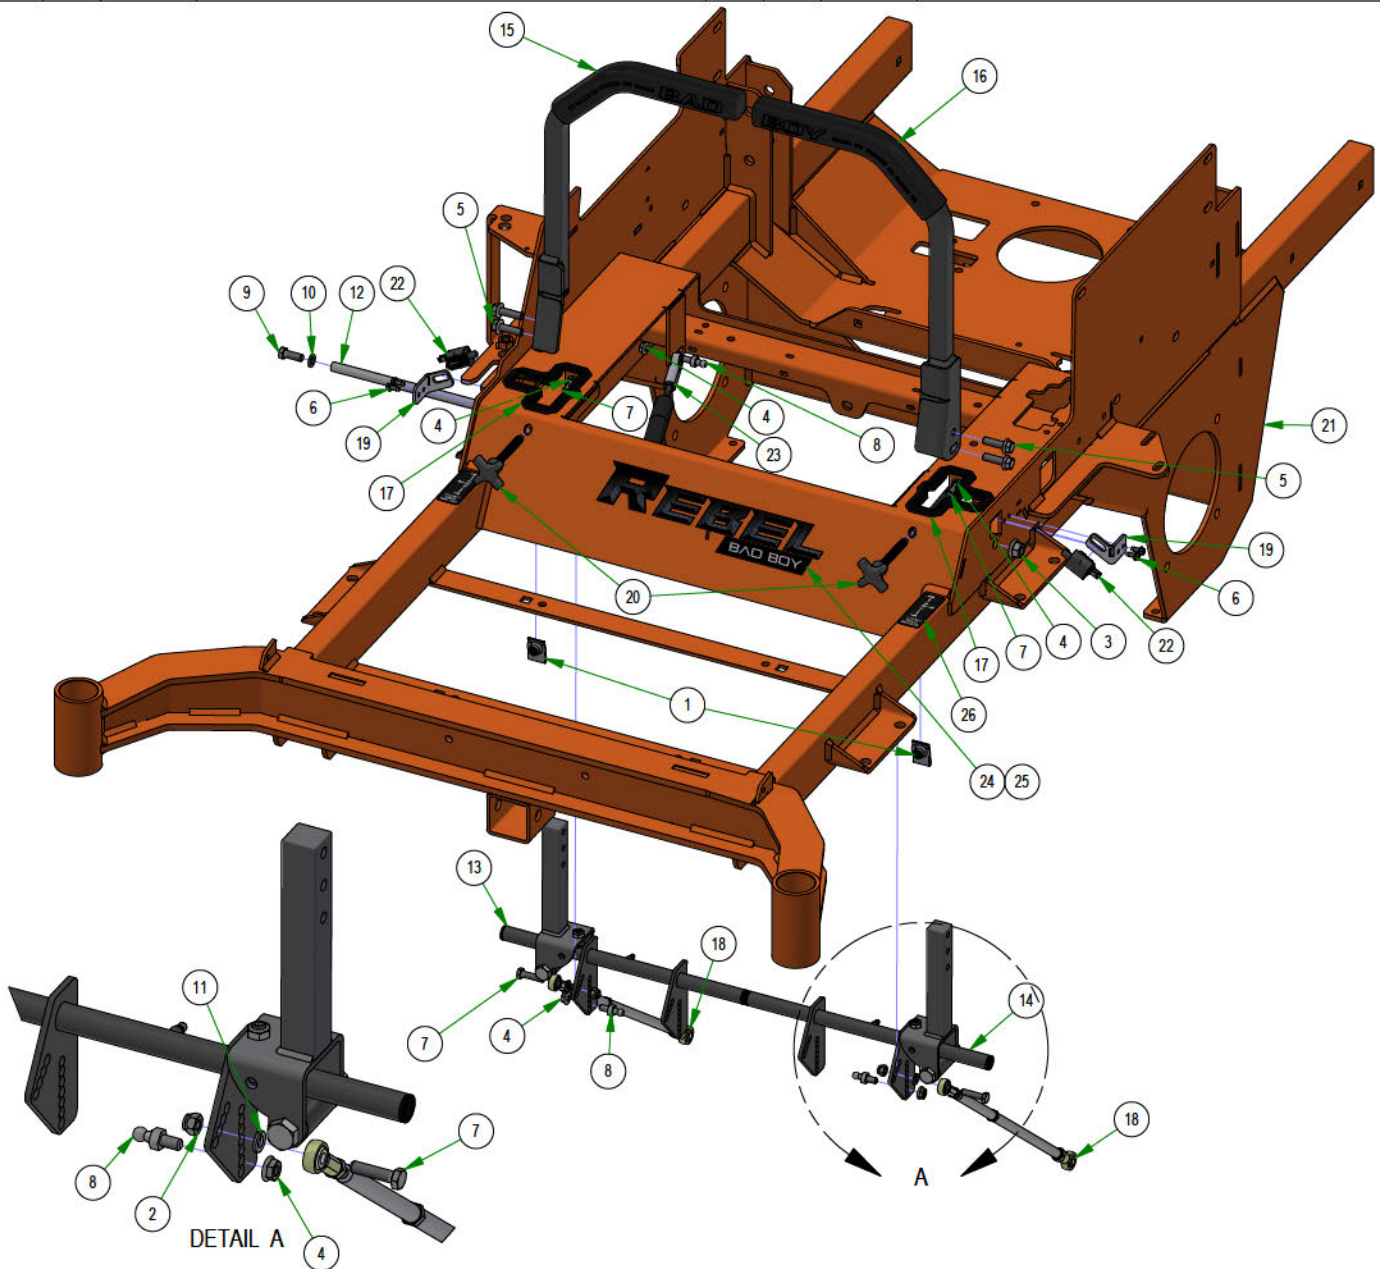

PARTS SECTION: Drive Arms

Parts List				Parts List			
ITEM	QTY	PART NUMBER	DESCRIPTION	ITEM	QTY	PART NUMBER	DESCRIPTION
1	2	013-0021-00	Extruded Nut 3/8"-16 3/4" Hole Center With Patch	14	1	031-0031-24	R Series Square Drive Arm Actuator LH Assembly
2	2	013-8047-00	5/16-18 NYL INS L/N ZC	15	1	031-9070-00	R Series Square Drive Arm RH Assembly
3	1	013-8050-00	1/2-13 NYLON INSERT FLANGE LOCKNUT ZINC	16	1	031-9071-00	R Series Square Drive Arm LH Assembly
4	6	013-9002-00	5/16-18 HEX SERRATED FLANGE NUT HARD/ZINC	17	2	032-0002-00	Snap-in Drive Arm Bushing
5	4	018-0078-00	3/8-16 X 1 1/4 HEX WASHER UNSLOT MACHINE SCREW ZINC GR5	18	2	035-0009-01	2024 Rebel Push Rod Assembly
6	4	018-1080-00	12-24 X 1/2 HEX WASHER UNSLOT F TCS ZINC	19	2	039-2163-00	Push In Arm Safety Switch R Series Bracket
7	4	018-2006-00	5/16-18 X 1-1/4 HEX C/S (GR.5) ZC	20	2	057-5800-00	Speed Limiting Knob 3/8-16X 3"
8	4	018-2050-00	10mm Damper Ball Stud-Steering	21	1	070-2304-00	2023 Rebel Frame - Painted
9	1	018-6049-00	3/8-16 X 1 GR 5 Hex Bolts Zinc	22	2	077-8075-00	Rail Mount Safety Switch
10	1	019-5037-00	3/8 SPLIT LOCKWASHER ZINC	23	2	087-0001-00	Steering Damper
11	2	019-8051-00	5/16 SPLIT LOCKWASHER ZINC	24	1	091-0514-00	Rebel back Plate & Front Decal
12	1	028-0051-00	2019 Steering Actuator Rod	25	1	091-0515-00	Rebel X back Plate & Front Decal
13	1	031-0030-24	R Series Square Drive Arm Actuator RH Assembly	26	1	091-1114-00	2018 LH/RH Steering Control Decal Roll