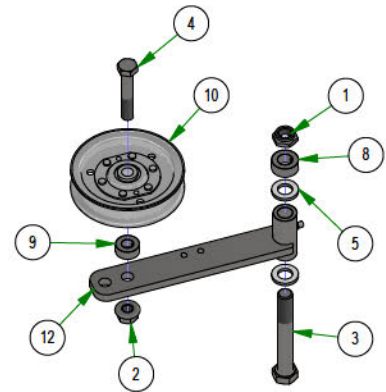

039-6945-RX
REBEL X TRANSAXLE IDLER ASSEMBLY