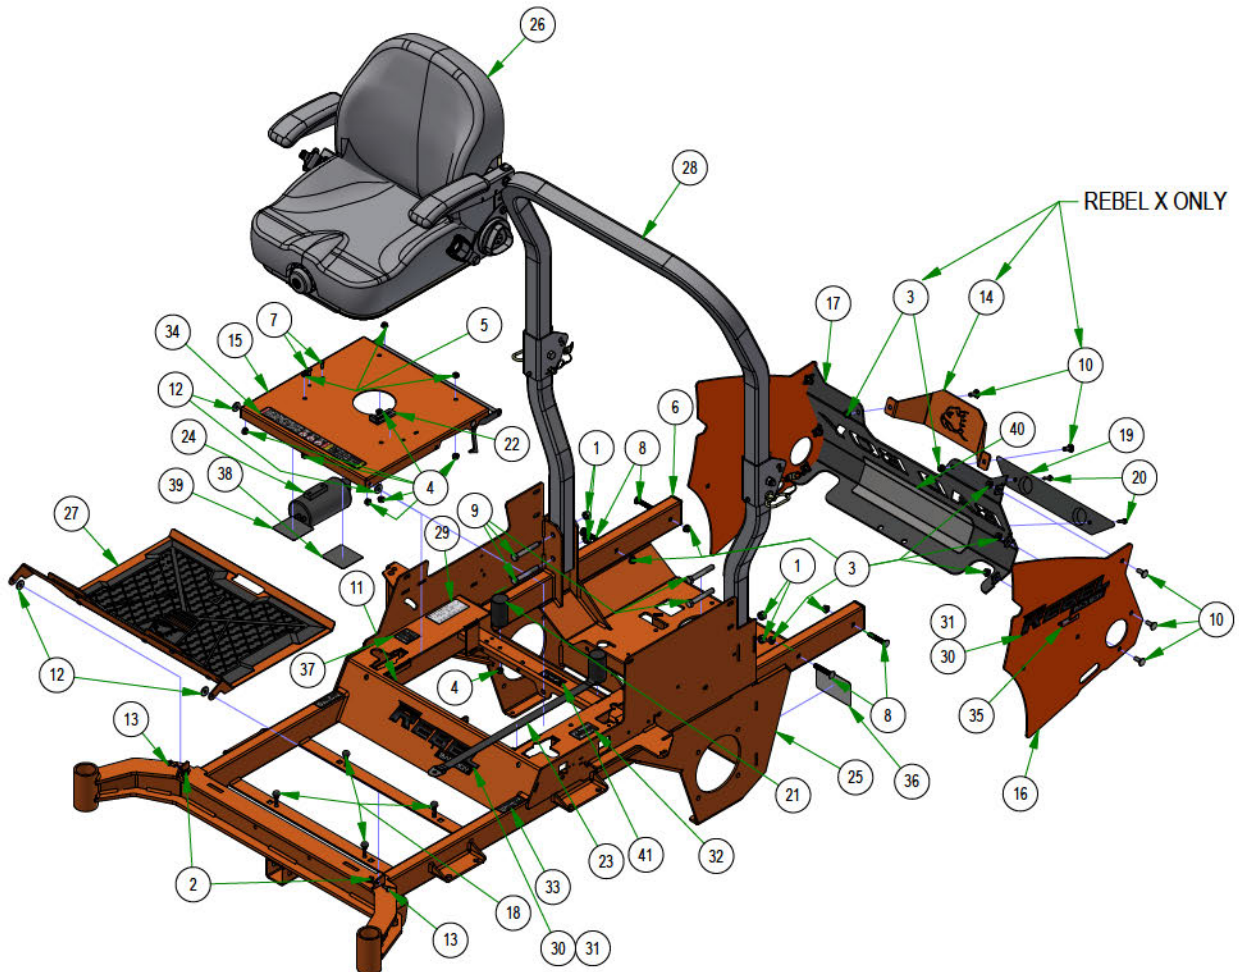

Parts List				Parts List			
ITEM	QTY	PART NUMBER	DESCRIPTION	ITEM	QTY	PART NUMBER	DESCRIPTION
1	4	013-0005-00	1/2-13 HEX 2-WAY REVERSIBLE CENTER LOCKNUT Grade B ZINC	22	1	039-2156-00	Seat Stop
2	3	013-2050-00	1/4-20 NYL INSERT FLANGE LOCKNUT ZINC	23	1	064-8083-00	Seat Strap with Buckles
3	14	013-5202-00	3/8-16 NYLON INSERT FLANGE LOCKNUT (GR.F) ZINC	24	1	067-0020-19	2019 Outlaw EPA Cannister Assembly
4	8	013-8049-00	5/16-18 NYLON INSERT FLANGE LOCKNUT ZINC	25	1	070-2304-00	2023 Rebel Frame - Painted
5	3	013-9002-00	5/16-18 HEX SERRATED FLANGE NUT HARD/ZINC	26	1	071-6065-25	2025 Seats Inc Suspension
6	2	014-9003-00	1 1/2 x 3 Frame Plug	27	1	079-3155-24	2024 R-Series Floorboard Assembly
7	2	018-0024-00	M6-1.0 X 16MM DIN 933 HEX TAP BOLT (CL 8.8) ZINC	28	1	089-0006-00	2019 2X2 Folding ROPS
8	4	018-0044-00	3/8" x 2 1/2" Carriage Bolt	29	1	091-0015-25	2025 EPA Build Date Punch Decal
9	4	018-0050-00	1/2-13 X 3-1/4 HEX CAP SCREW (GR.5) ZINC	30	3	091-0514-00	Rebel back Plate & Front Decal
10	8	018-5044-00	3/8-16 X 1 CARRIAGE BOLT (GR.5) ZINC	31	3	091-0515-00	Rebel X back Plate & Front Decal
11	2	018-8065-00	5/16-18 X 1 CARRIAGE BOLT (GR.8) ZINC	32	1	091-1101-18	2018 Out/XP/Diesel Brake Decal
12	4	019-6042-00	.360 ID X .983 OD X .120 THICK FLAT WASHER NYLON	33	1	091-1114-00	2018 LH/RH Steering Control Decal Roll
13	2	019-8040-00	1/4-20 X 3/4 CARRIAGE BOLT (GR.5) ZINC	34	1	091-3150-00	Outlaw Warning Decal
14	1	026-0308-00	Kohler 980 Engine Shield	35	2	091-4003-22	2022 Powered By Kawasaki Decal
15	1	026-2019-21	R-SERIES SEAT PLATE ASSEMBLY	36	1	091-4034-00	2019 Rebel Pump Belt Route Decal
16	2	026-2219-00	Rebel Rear Cover Side Plate	37	1	091-4037-00	2019 Deck Release Decal
17	1	026-2221-22	2019 Vertical Rear Cover Tailgate - Black	38	1	091-4038-00	Control Adj. Control Rod Decal
18	4	029-4011-00	2023 Floor Board Rubber Bumper	39	1	091-4039-00	Control Adj. Control Dampener Decal
19	1	029-8000-00	2017 XP BUMPER	40	1	091-4050-00	Heat Shield (Fiberglass Adhesive)
20	2	030-7047-00	1/4-14 X 1-1/4 HEX WASHER UNSLOT TEK/3 ZINC	41	1	091-6022-00	R-Series Shut Off Valve Decal
21	2	032-0001-00	2019 Bad Boy X Cylindrical Seat Mount