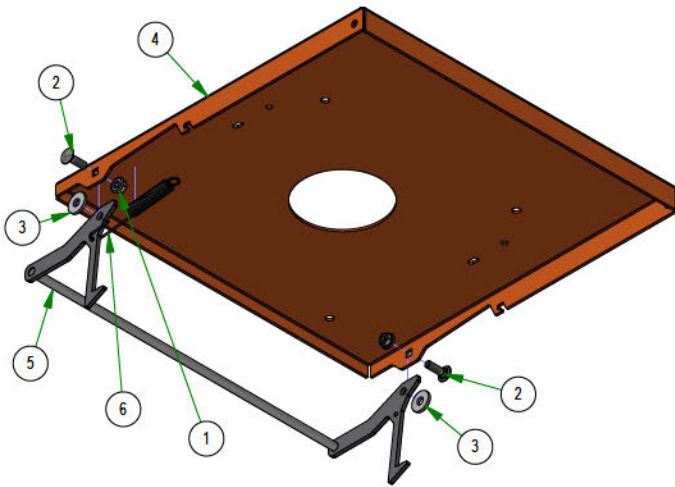

PARTS SECTION: Floorboard and Seat Subassemblies

Parts List				Parts List			
ITEM	QTY	PART NUMBER	DESCRIPTION	ITEM	QTY	PART NUMBER	DESCRIPTION
1	2	013-8049-00	5/16-18 NYLON INSERT FLANGE LOCKNUT ZINC	13	1	071-6065-10	Recliner Adjustment Knob-New
2	2	018-8065-00	5/16-18 X 1 CARRIAGE BOLT (GR.8) ZINC	14	1	071-6065-11	RH Armrest-Selfskin Front Adj
3	2	019-6042-00	.360 ID X .983 OD X .120 THICK FLAT WASHER NYLON	15	1	071-6065-12	LH Armrest-Selfskin Front Adj
4	1	026-2019-00	R-SERIES SEAT PLATE	16	1	071-6065-13	Bellows w/Hardware
5	1	028-0090-00	Seat Latch Rod Assembly	17	1	071-6065-14	2" Retractable Belt Kit w/Spacers
6	1	034-1025-00	Brake Spring	18	1	071-6065-17	Back Cover, 2025 Suspension Seat
7	1	051-2025-66	3/16" Vinyl Tubing, 66" Long	19	1	071-6065-18	Cushion Cover, 2025 Suspension Seat
8	3	051-8072-38	1/4" Vinyl Tubing 38" Long	20	6	072-8070-00	3/16 Vinyl Clamp
9	1	067-0020-00	Carbon Canister	21	2	072-8073-00	3/16" Vinyl Hose Clamp
10	1	071-6065-05	Weight Adjust Indicator Knob Assy	22	1	073-8068-00	fuel line T
11	1	071-6065-06	4" Single Locking Track Kit	23	1	079-3456-00	2024 R-Series Floorboard
12	1	071-6065-07	Delta Plunger Switch - N.O.	24	1	081-2024-00	24 R-Series Floorboard Matt v2