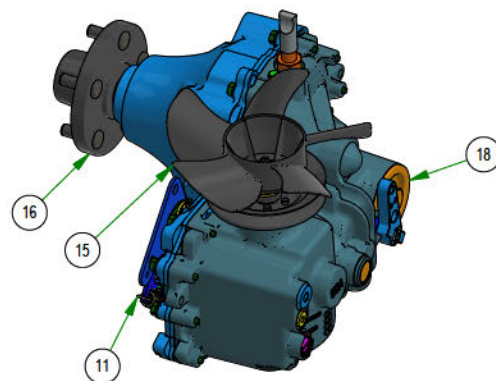

050-7000-00 & 050-7001-00
REBEL X 5400 TRANSAXLE PARTS