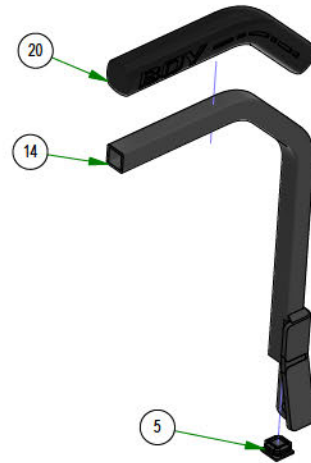

031-9071-00
LEFT HAND DRIVE ARM