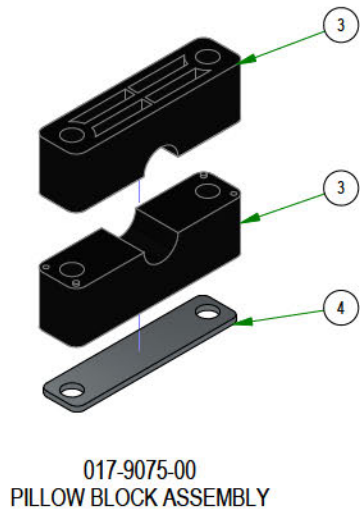

PARTS SECTION: Deck Height Subassemblies

Parts List				Parts List			
ITEM	QTY	PART NUMBER	DESCRIPTION	ITEM	QTY	PART NUMBER	DESCRIPTION
1	2	013-5300-00	1/2-13 HEX SERRATED FLANGE NUT HARD/ZINC	7	1	019-5029-00	3/8 FLAT WASHER USS (1" OD) ZINC
2	2	013-8050-00	1/2-13 NYLON INSERT FLANGE LOCKNUT ZINC	8	4	019-8054-00	.505 ID X 1.000 OD X .125 THICK FLAT WASHER NYLON
3	2	017-9000-00	Two Piece Pillow Block	9	1	026-1101-00	2019 Deck Height Cam
4	1	017-9025-00	Two Piece Pillow Block Strap	10	1	028-0015-00	2019 Outlaw Gen2 Dial Rod
5	1	018-4011-00	3/8-24 Nylon Insert Jam Locknut	11	1	039-2125-00	Deck Hanger
6	2	018-6037-00	1/2-13 X 2-1/4 HEX CAP SCREW (GR.5) ZINC