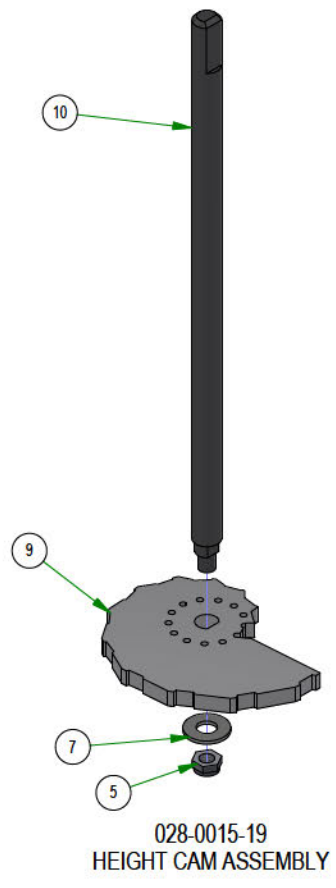

PARTS SECTION: Deck Height Subassemblies

Parts List				Parts List			
ITEM	QTY	PART NUMBER	DESCRIPTION	ITEM	QTY	PART NUMBER	DESCRIPTION
1	2	013-5300-00	1/2-13 HEX SERRATED FLANGE NUT HARD/ZINC	7	1	019-5029-00	3/8 FLAT WASHER USS (1" OD) ZINC
2	2	013-8050-00	1/2-13 NYLON INSERT FLANGE LOCKNUT ZINC	8	4	019-8054-00	.505 ID X 1.000 OD X .125 THICK FLAT WASHER NYLON
3	2	017-9000-00	Two Piece Pillow Block	9	1	026-1101-00	2019 Deck Height Cam
4	1	017-9025-00	Two Piece Pillow Block Strap	10	1	028-0015-00	2019 Outlaw Gen2 Dial Rod
5	1	018-4011-00	3/8-24 Nylon Insert Jam Locknut	11	1	039-2125-00	Deck Hanger
6	2	018-6037-00	1/2-13 X 2-1/4 HEX CAP SCREW (GR.5) ZINC