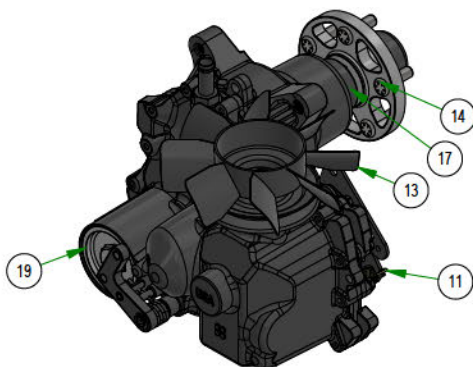

050-1000-00 & 050-1050-00
REBEL 4400 TRANSAXLE PARTS