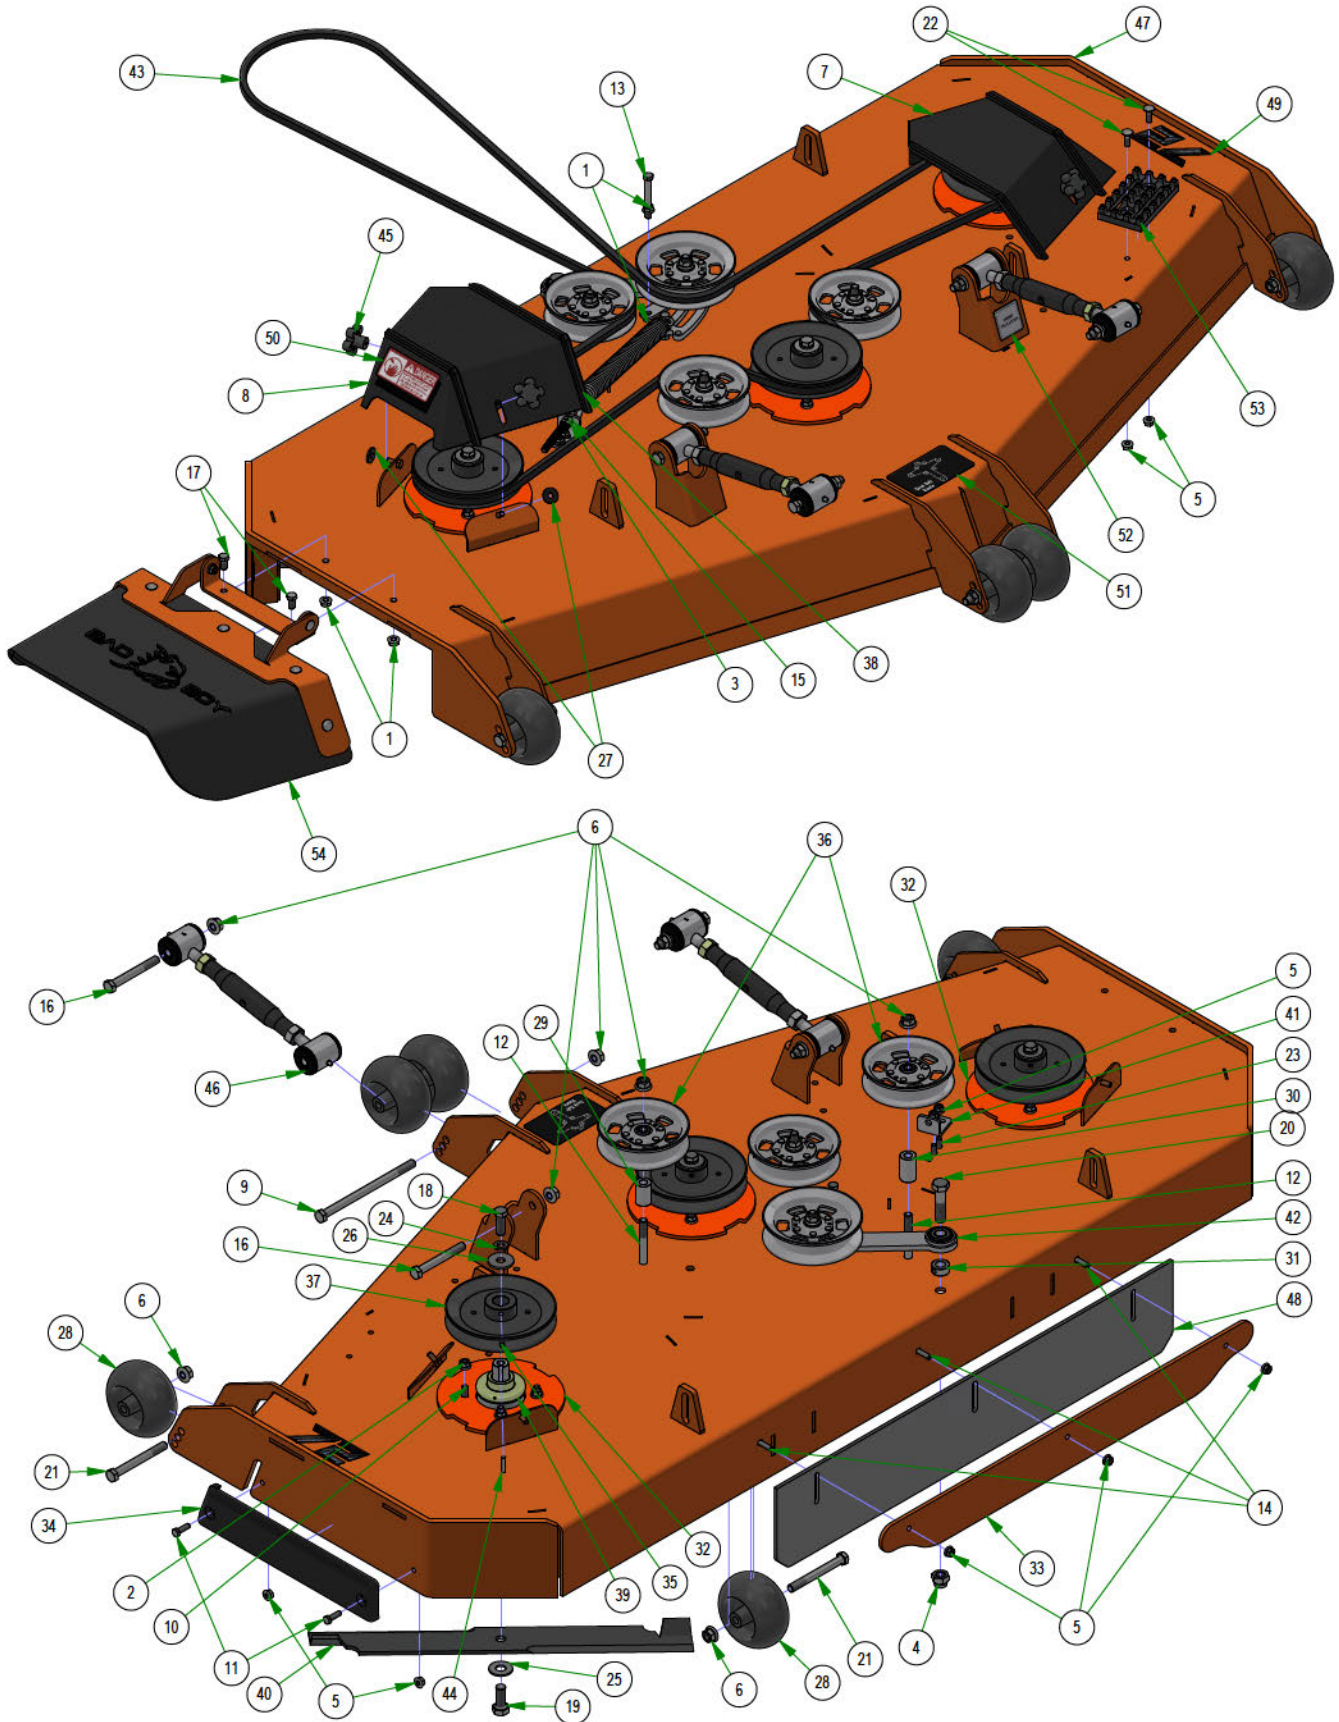

PARTS SECTION: 72" DECK ASSEMBLY

PARTS SECTION: Deck Subassemblies

Parts List				Parts List			
ITEM	QTY	PART NUMBER	DESCRIPTION	ITEM	QTY	PART NUMBER	DESCRIPTION
1	1	013-0030-00	Hex Nut M20-2.5	17	1	033-8050-00	5" Idler Pully
2	1	013-0031-00	Hex Nut M20-2.5 Left Hand Threads Gold Plated	18	1	037-4000-01	4000 Series Spindle Housing
3	2	013-5201-00	3/8-16 HEX SERRATED FLANGE NUT HARD/ZINC	19	1	037-4002-00	4000 Series Spindle Spacer
4	7	013-8049-00	5/16-18 NYLON INSERT FLANGE LOCKNUT ZINC	20	4	037-6023-00	Bearing - 6206
5	1	013-8050-00	1/2-13 NYLON INSERT FLANGE LOCKNUT ZINC	21	1	037-6026-00	Spindle Shaft
6	5	018-4703-00	5/16-18 X 1-1/4 CARRIAGE BOLT ZINC	22	2	037-8002-00	Spindle Dust Cap
7	1	018-6012-00	3/8-16 X 1-1/2 HEX CAP SCREW (GR.5) ZINC	23	1	037-9050-00	Locking Collar w/ 1/4"-20 Set Screw
8	1	018-6036-00	1/2-13 X 2-3/4 HEX CAP SCREW (GR.5) ZINC	24	1	039-4893-00	2019 Upper Chute Bracket
9	2	018-8066-00	5/16-18 X 7/8 CARRIAGE BOLT ZINC	25	1	039-4894-00	2019 Lower Chute Bracket
10	2	019-6042-00	.360 ID X .983 OD X .120 THICK FLAT WASHER NYLON	26	1	039-6946-10	2019 Deck Belt Tensioner
11	2	022-7009-00	Ball Bearing w/Retainer, 99502H-NR, .625 Bore x 1.375 OD x .4375 Width	27	1	048-8020-00	2024 Turnbuckle Body
12	2	024-0001-00	1/4-28 Grease Fitting	28	1	048-8021-00	Turnbuckle End Right-Handed Thread
13	1	025-5203-00	.51 ID X .75 OD X .75 LGTH SOLID SPACER ZINC	29	1	048-8022-00	Turnbuckle End Left-Handed Thread
14	1	026-0167-00	Belt Tensioner Retainer Plate	30	1	206-6018-00	2019 Chute Hanger
15	4	032-2000-00	Polyurethane Bushing	31	1	210-6025-00	2019 Belted Chute with Logo
16	2	032-2001-00	Sleeve