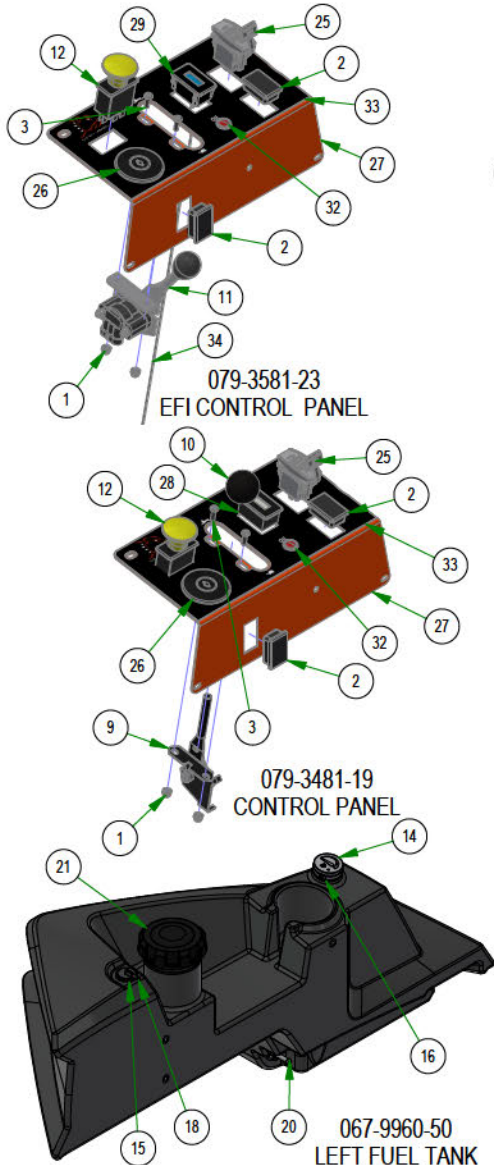

Parts List				Parts List			
ITEM	QTY	PART NUMBER	DESCRIPTION	ITEM	QTY	PART NUMBER	DESCRIPTION
1	4	013-5019-00	10-24 NYLON INSERT LOCKNUT ZINC	18	2	067-6070-00	Rollover Valve
2	4	018-1040-00	Light Plug	20	2	067-9901-00	Fuel Pick-up
3	4	018-5200-00	10-24 X 5/8 BUTTON SOCKET CAP SCREW 18-8 STAINLESS STEEL	21	2	067-9904-00	Fuel Cap
4	1	051-0019-00	5/8 Braided Hose	22	6	072-8068-00	5/16 Fuel Line Clamp
5	1.250 ft	051-8067-00	1/4" Fuel Line Hose	23	6	072-8069-00	1/4 Fuel Hose Clamp
6	1	051-8067-22	1/4" Fuel Line Hose	24	2	072-8078-00	CTB-22 HOSE CLAMP
7	1	051-8067-32	1/4" Fuel Line Hose	25	2	077-2076-00	USB Port
8	6	051-8075-26	5/16" fuel line hose	26	2	077-8076-00	Ignition Switch
9	1	055-2012-00	Universal Throttle Head - 2012	27	2	079-3483-00	2022 Rebel Control Panel
10	1	055-2013-00	Throttle Knob	28	1	083-4013-00	Tachometer
11	1	055-3001-00	Kawasaki \ Kohler Drive By Wire	29	1	083-4015-00	Hour Meter EFI/EVO
12	2	056-8058-00	PTO Switch	30	1	086-1202-01	Relay Block Cover Replacement Kit
13	1	066-5050-00	Hydraulic Tank Cap	31	4	086-1202-19	Relay
14	1	067-4080-00	Fuel Gauge with Grommet	32	2	089-1000-00	Oil Light
15	2	067-6054-00	Roll Over Valve Grommet	33	2	091-4009-22	2022 Rebel/Rogue Control Panel Decal
16	1	067-6056-00	Fuel Gauge Grommet	34	1	216-1002-00	2023 REBEL/ROGUE Tach Ground Wire Assy
17	3	067-6058-00	3 Way Fuel Shut-Off Valve 5/16 x 5/16 x 1/4	19	1	067-8085-00	Expansion Tank Outlaw