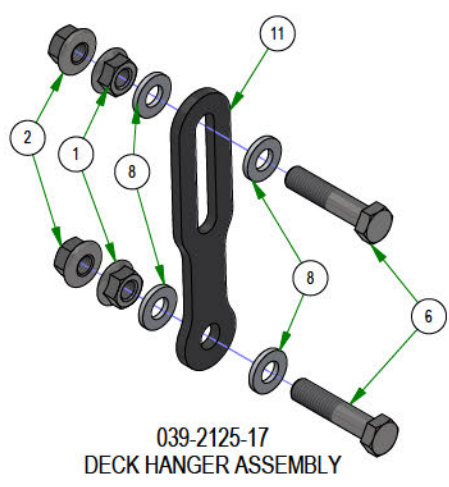

PARTS SECTION: Deck Height Subassemblies

Parts List				Parts List			
ITEM	QTY	PART NUMBER	DESCRIPTION	ITEM	QTY	PART NUMBER	DESCRIPTION
1	2	013-5300-00	1/2-13 HEX SERRATED FLANGE NUT HARD/ZINC	7	1	019-5029-00	3/8 FLAT WASHER USS (1" OD) ZINC
2	2	013-8050-00	1/2-13 NYLON INSERT FLANGE LOCKNUT ZINC	8	4	019-8054-00	.505 ID X 1.000 OD X .125 THICK FLAT WASHER NYLON
3	2	017-9000-00	Two Piece Pillow Block	9	1	026-1101-00	2019 Deck Height Cam
4	1	017-9025-00	Two Piece Pillow Block Strap	10	1	028-0015-00	2019 Outlaw Gen2 Dial Rod
5	1	018-4011-00	3/8-24 Nylon Insert Jam Locknut	11	1	039-2125-00	Deck Hanger
6	2	018-6037-00	1/2-13 X 2-1/4 HEX CAP SCREW (GR.5) ZINC