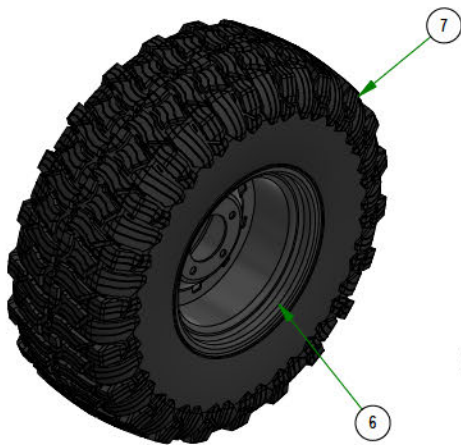

039-6945-03
REBEL TRANSAXLE IDLER ASSEMBLY

PARTS SECTION: Transaxle Subassemblies

Parts List				Parts List			
ITEM	QTY	PART NUMBER	DESCRIPTION	ITEM	QTY	PART NUMBER	DESCRIPTION
1	2	013-5301-00	5/8-11 NYLON INSERT JAM LOCKNUT ZINC	11	2	034-9080-00	Transaxle Spring
2	2	013-8050-00	1/2-13 NYLON INSERT FLANGE LOCKNUT ZINC	12	2	039-6945-00	Deck Idler
3	2	018-5309-00	5/8-11 X 4-1/2 HEX CAP SCREW (GR.5) ZINC	13	1	050-1025-00	Fan/Pulley Kit for 4400 Outlaw
4	2	018-6036-00	1/2-13 X 2-3/4 HEX CAP SCREW (GR.5) ZINC	14	5	050-2012-00	Transaxle Wheel Studs/ Drum Brake Studs
5	4	019-6017-00	.635 ID X 1.120 OD X .140 THICK FLAT WASHER NYLON	15	1	050-2073-00	FAN/PULLEY KIT
6	1	022-4070-00	12x12" Black Wheel For 2015 Outlaw	16	1	050-2079-00	5 BOLT HUB KIT
7	1	022-4095-00	24x12-12 Reaper Turf Tire	17	1	050-8003-00	Seal Kit for 4400 Series Outlaw Transaxle
8	2	025-7020-00	5/8 SOLID SHAFT COLLAR (W/1 SET SCREW) ZINC	18	1	063-1060-00	FILTER FOR 5400 TRANSAXLE
9	2	025-7036-00	1/2 SOLID SHAFT COLLAR (W/1 SET SCREW) ZINC	19	1	063-1070-00	Hydro Filter for 4400 Transaxle
10	2	033-6001-00	4 3/4" Idler Pulley				

022-4100-00
REAR WHEEL & TIRE