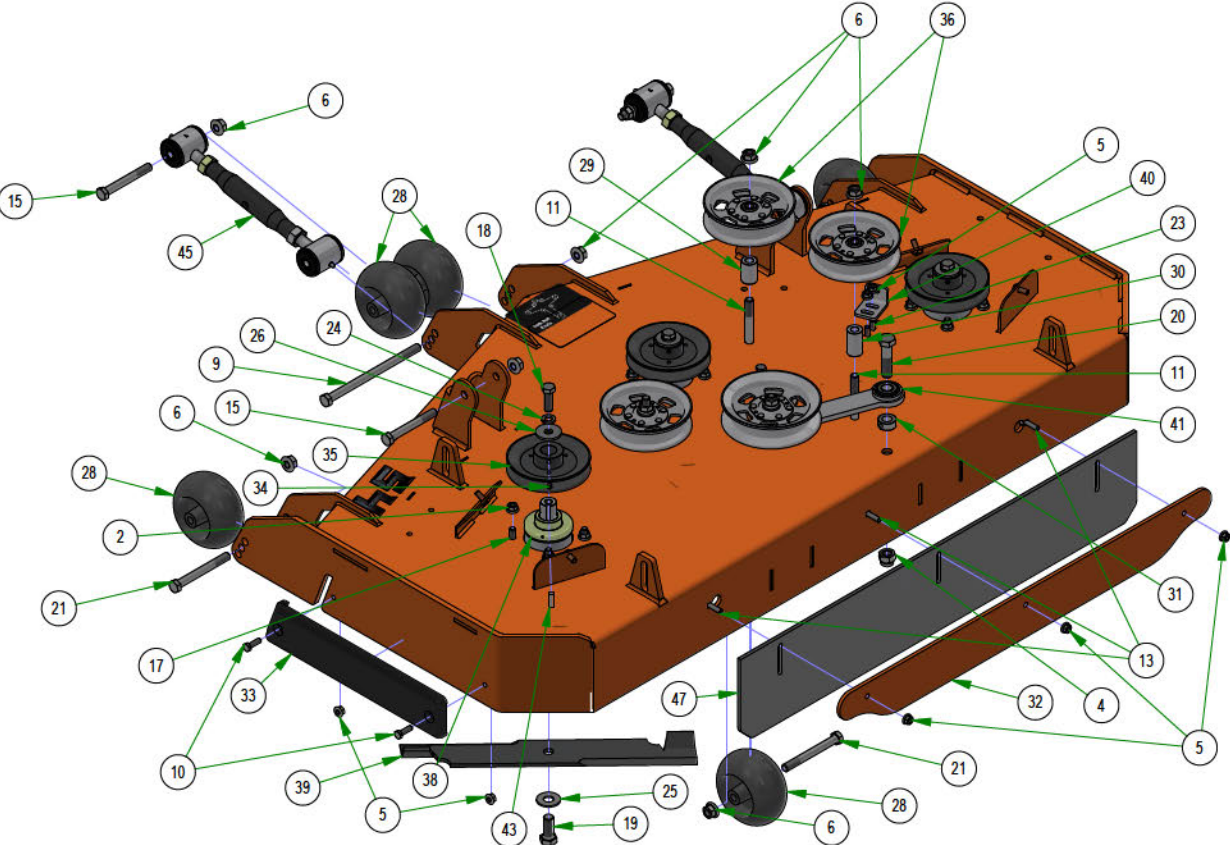

PARTS SECTION: 54" Deck

Parts List				Parts List			
ITEM	QTY	PART NUMBER	DESCRIPTION	ITEM	QTY	PART NUMBER	DESCRIPTION
1	4	013-5201-00	3/8-16 HEX SERRATED FLANGE NUT HARD/ZINC	28	6	022-1001-00	2019 Deck Wheel
2	12	013-5202-00	3/8-16 NYLON INSERT FLANGE LOCKNUT (GR.F) ZINC	29	2	025-5338-00	.502 ID X .750 OD X 1.500 Long Spacer
3	2	013-6014-00	3/8-16 HEX NUT ZINC	30	1	025-5339-00	1 3/4" Pulley Spacer
4	1	013-7021-00	5/8-11 NYLON INSERT LOCKNUT ZINC	31	1	025-7020-00	5/8 SOLID SHAFT COLLAR (W/1 SET SCREW) ZINC
5	9	013-8049-00	5/16-18 NYLON INSERT FLANGE LOCKNUT ZINC	32	1	026-0234-00	61 Bolt in Baffle Deck v2 Stripping Plate
6	12	013-8050-00	1/2-13 NYLON INSERT FLANGE LOCKNUT ZINC	33	1	029-7036-00	REVISED TRIM BUMPER_20180226
7	1	014-5050-00	2019 54" Left Outlaw Gen2 Pulley Cover	34	3	030-0050-00	5/16-24 X 1/4 SOCKET SET SCREW (CUP PT) PLAIN
8	1	014-5051-00	2019 54" Right Outlaw Gen2 Pulley Cover	35	3	033-6006-00	5.25" Deck Spindle Pulley
9	1	018-0046-00	1/2-13 X 8 HEX CAP SCREW GR 5 ZINC	36	3	033-7201-25	5-3/4 Idler Pulley
10	2	018-2007-00	5/16-18 X 1 HEX CAP SCREW (GR.5) ZINC	37	1	034-2030-00	2019 Outlaw Gen2 Deck Spring
11	3	018-2018-00	1/2-13 X 3-1/2 HEX FLANGE BOLT (GR.8) ZINC	38	3	037-4000-00	OUTLAW SPINDLE ASSEMBLY
12	1	018-4700-00	3/8-16 X 3 HEX CAP SCREW (GR.5) ZINC	39	3	038-0001-00	54" Fusion Blade for Avenger/ZT/Mav/Outlaw/Revolt
13	3	018-4703-00	5/16-18 X 1-1/4 CARRIAGE BOLT ZINC	40	1	039-0144-00	2019 Deck Eye Bolt Tab
14	1	018-4707-00	4" 3/8-16 Eye Bolt	41	1	039-6946-18	2019 Rebel Rogue Deck Idler
15	4	018-5019-00	1/2-13 X 4 HEX CAP SCREW (GR.8) ZINC YELLOW	42	1	041-1650-00	B165 Belt-60 54" deck Outlaw
16	2	018-5250-00	3/8-16 X 3/4 HEX CAP SCREW (GR.5) ZINC	43	3	042-6030-00	1/4 X 1 SQ MACHINERY KEY 1018 STL PLN
17	12	018-6012-00	3/8-16 X 1-1/2 HEX CAP SCREW (GR.5) ZINC	44	4	045-6043-00	5/16" Knob
18	3	018-6019-00	1/2-20 X 1-1/2 HEX CAP SCREW (GR.5) ZINC	45	2	048-8000-00	Turnbuckle Assembly (M20-2.5)
19	3	018-6020-00	5/8-18 X 1-1/2 HEX CAP SCREW (GR.8) ZINC YELLOW	46	1	060-5551-19	2019 Sloped 54" Deck
20	1	018-6059-00	5/8-11 X 2-1/2 HEX CAP SCREW (GR.5) ZINC	47	1	084-5004-00	R Series Rubber For Deck
21	4	018-7050-00	1/2-13 X 4-1/2 HEX CAP SCREW (GR.5) ZINC	48	1	091-0504-00	54" Deck Decal
22	2	018-8065-00	5/16-18 X 1 CARRIAGE BOLT (GR.8) ZINC	49	2	091-3012-00	Danger Decal-Spindle/Discharge
23	2	018-8066-00	5/16-18 X 7/8 CARRIAGE BOLT ZINC	50	1	091-4036-00	2019 Rebel & Rogue Deck Belt Route Decal
24	3	019-5007-00	1/2 SPLIT LOCKWASHER (GR.8) ZINC/YELLOW	51	1	091-8001-00	Deck Impact Patent Decal 9591803
25	3	019-5038-00	5/8 USS FLAT WASHER (1-3/4" OD) GR.8 ZINC YELLOW	52	1	099-7000-00	Deck Step Assembly
26	3	019-6020-00	1/2 BELLEVILLE WASHER (1-5/8 OD X .140 THK) ZINC	53	1	210-7000-98	2019 Outlaw Gen2 Chute Assembly
27	4	019-6050-00	.360 ID X .983 OD X .120 THICK FLAT WASHER NYLON BLACK				

PARTS SECTION: 54" Deck