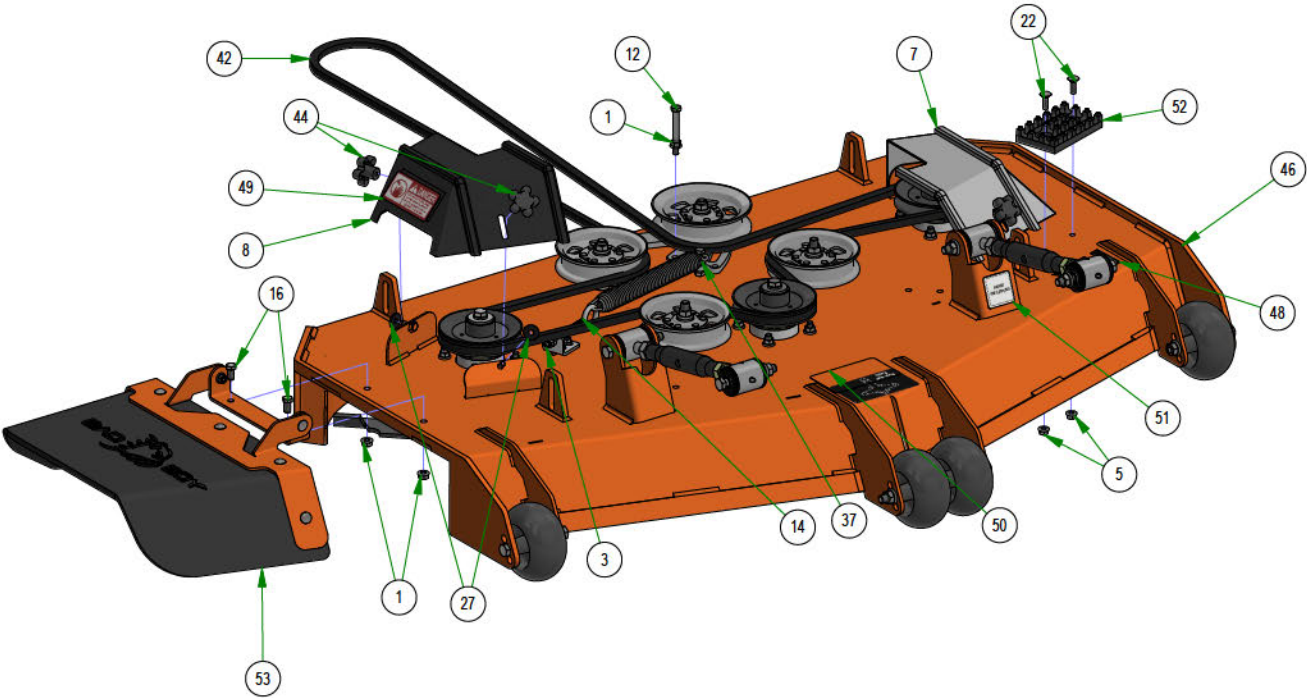

PARTS SECTION: 54" Deck

Parts List				Parts List			
ITEM	QTY	PART NUMBER	DESCRIPTION	ITEM	QTY	PART NUMBER	DESCRIPTION
1	4	013-5201-00	3/8-16 HEX SERRATED FLANGE NUT HARD/ZINC	28	6	022-1001-00	2019 Deck Wheel
2	12	013-5202-00	3/8-16 NYLON INSERT FLANGE LOCKNUT (GR.F) ZINC	29	2	025-5338-00	.502 ID X .750 OD X 1.500 Long Spacer
3	2	013-6014-00	3/8-16 HEX NUT ZINC	30	1	025-5339-00	1 3/4" Pulley Spacer
4	1	013-7021-00	5/8-11 NYLON INSERT LOCKNUT ZINC	31	1	025-7020-00	5/8 SOLID SHAFT COLLAR (W/1 SET SCREW) ZINC
5	9	013-8049-00	5/16-18 NYLON INSERT FLANGE LOCKNUT ZINC	32	1	026-0234-00	61 Bolt in Baffle Deck v2 Stripping Plate
6	12	013-8050-00	1/2-13 NYLON INSERT FLANGE LOCKNUT ZINC	33	1	029-7036-00	REVISED TRIM BUMPER_20180226
7	1	014-5050-00	2019 54" Left Outlaw Gen2 Pulley Cover	34	3	030-0050-00	5/16-24 X 1/4 SOCKET SET SCREW (CUP PT) PLAIN
8	1	014-5051-00	2019 54" Right Outlaw Gen2 Pulley Cover	35	3	033-6006-00	5.25" Deck Spindle Pulley
9	1	018-0046-00	1/2-13 X 8 HEX CAP SCREW GR 5 ZINC	36	3	033-7201-25	5-3/4 Idler Pulley
10	2	018-2007-00	5/16-18 X 1 HEX CAP SCREW (GR.5) ZINC	37	1	034-2030-00	2019 Outlaw Gen2 Deck Spring
11	3	018-2018-00	1/2-13 X 3-1/2 HEX FLANGE BOLT (GR.8) ZINC	38	3	037-4000-00	OUTLAW SPINDLE ASSEMBLY
12	1	018-4700-00	3/8-16 X 3 HEX CAP SCREW (GR.5) ZINC	39	3	038-0001-00	54" Fusion Blade for Avenger/ZT/Mav/Outlaw/Revolt
13	3	018-4703-00	5/16-18 X 1-1/4 CARRIAGE BOLT ZINC	40	1	039-0144-00	2019 Deck Eye Bolt Tab
14	1	018-4707-00	4" 3/8-16 Eye Bolt	41	1	039-6946-18	2019 Rebel Rogue Deck Idler
15	4	018-5019-00	1/2-13 X 4 HEX CAP SCREW (GR.8) ZINC YELLOW	42	1	041-1650-00	B165 Belt-60 54" deck Outlaw
16	2	018-5250-00	3/8-16 X 3/4 HEX CAP SCREW (GR.5) ZINC	43	3	042-6030-00	1/4 X 1 SQ MACHINERY KEY 1018 STL PLN
17	12	018-6012-00	3/8-16 X 1-1/2 HEX CAP SCREW (GR.5) ZINC	44	4	045-6043-00	5/16" Knob
18	3	018-6019-00	1/2-20 X 1-1/2 HEX CAP SCREW (GR.5) ZINC	45	2	048-8000-00	Turnbuckle Assembly (M20-2.5)
19	3	018-6020-00	5/8-18 X 1-1/2 HEX CAP SCREW (GR.8) ZINC YELLOW	46	1	060-5551-19	2019 Sloped 54" Deck
20	1	018-6059-00	5/8-11 X 2-1/2 HEX CAP SCREW (GR.5) ZINC	47	1	084-5004-00	R Series Rubber For Deck
21	4	018-7050-00	1/2-13 X 4-1/2 HEX CAP SCREW (GR.5) ZINC	48	1	091-0504-00	54" Deck Decal
22	2	018-8065-00	5/16-18 X 1 CARRIAGE BOLT (GR.8) ZINC	49	2	091-3012-00	Danger Decal-Spindle/Discharge
23	2	018-8066-00	5/16-18 X 7/8 CARRIAGE BOLT ZINC	50	1	091-4036-00	2019 Rebel & Rogue Deck Belt Route Decal
24	3	019-5007-00	1/2 SPLIT LOCKWASHER (GR.8) ZINC/YELLOW	51	1	091-8001-00	Deck Impact Patent Decal 9591803
25	3	019-5038-00	5/8 USS FLAT WASHER (1-3/4" OD) GR.8 ZINC YELLOW	52	1	099-7000-00	Deck Step Assembly
26	3	019-6020-00	1/2 BELLEVILLE WASHER (1-5/8 OD X .140 THK) ZINC	53	1	210-7000-98	2019 Outlaw Gen2 Chute Assembly
27	4	019-6050-00	.360 ID X .983 OD X .120 THICK FLAT WASHER NYLON BLACK				

PARTS SECTION: 54" Deck