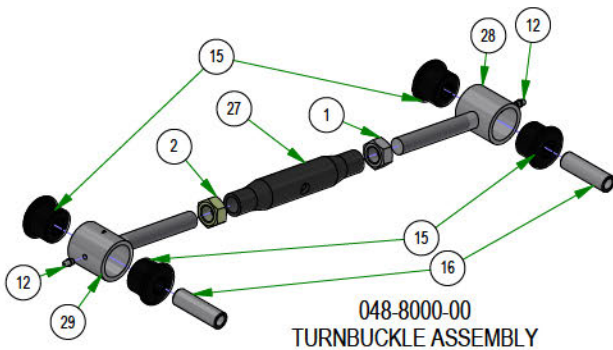

PARTS SECTION: 72" DECK ASSEMBLY

PARTS SECTION: Deck Subassemblies

Parts List				Parts List			
ITEM	QTY	PART NUMBER	DESCRIPTION	ITEM	QTY	PART NUMBER	DESCRIPTION
1	1	013-0030-00	Hex Nut M20-2.5	17	1	033-8050-00	5" Idler Pully
2	1	013-0031-00	Hex Nut M20-2.5 Left Hand Threads Gold Plated	18	1	037-4000-01	4000 Series Spindle Housing
3	2	013-5201-00	3/8-16 HEX SERRATED FLANGE NUT HARD/ZINC	19	1	037-4002-00	4000 Series Spindle Spacer
4	7	013-8049-00	5/16-18 NYLON INSERT FLANGE LOCKNUT ZINC	20	4	037-6023-00	Bearing - 6206
5	1	013-8050-00	1/2-13 NYLON INSERT FLANGE LOCKNUT ZINC	21	1	037-6026-00	Spindle Shaft
6	5	018-4703-00	5/16-18 X 1-1/4 CARRIAGE BOLT ZINC	22	2	037-8002-00	Spindle Dust Cap
7	1	018-6012-00	3/8-16 X 1-1/2 HEX CAP SCREW (GR.5) ZINC	23	1	037-9050-00	Locking Collar w/ 1/4"-20 Set Screw
8	1	018-6036-00	1/2-13 X 2-3/4 HEX CAP SCREW (GR.5) ZINC	24	1	039-4893-00	2019 Upper Chute Bracket
9	2	018-8066-00	5/16-18 X 7/8 CARRIAGE BOLT ZINC	25	1	039-4894-00	2019 Lower Chute Bracket
10	2	019-6042-00	.360 ID X .983 OD X .120 THICK FLAT WASHER NYLON	26	1	039-6946-10	2019 Deck Belt Tensioner
11	2	022-7009-00	Ball Bearing w/Retainer, 99502H-NR, .625 Bore x 1.375 OD x .4375 Width	27	1	048-8020-00	2024 Turnbuckle Body
12	2	024-0001-00	1/4-28 Grease Fitting	28	1	048-8021-00	Turnbuckle End Right-Handed Thread
13	1	025-5203-00	.51 ID X .75 OD X .75 LGTH SOLID SPACER ZINC	29	1	048-8022-00	Turnbuckle End Left-Handed Thread
14	1	026-0167-00	Belt Tensioner Retainer Plate	30	1	206-6018-00	2019 Chute Hanger
15	4	032-2000-00	Polyurethane Bushing	31	1	210-6025-00	2019 Belted Chute with Logo
16	2	032-2001-00	Sleeve				