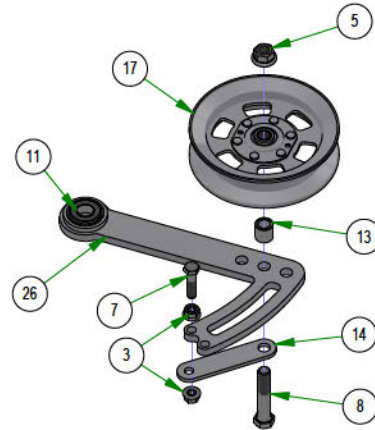

PARTS SECTION: Deck Subassemblies

Parts List				Parts List			
ITEM	QTY	PART NUMBER	DESCRIPTION	ITEM	QTY	PART NUMBER	DESCRIPTION
1	1	013-0030-00	Hex Nut M20-2.5	17	1	033-8050-00	5" Idler Pully
2	1	013-0031-00	Hex Nut M20-2.5 Left Hand Threads Gold Plated	18	1	037-4000-01	4000 Series Spindle Housing
3	2	013-5201-00	3/8-16 HEX SERRATED FLANGE NUT HARD/ZINC	19	1	037-4002-00	4000 Series Spindle Spacer
4	7	013-8049-00	5/16-18 NYLON INSERT FLANGE LOCKNUT ZINC	20	4	037-6023-00	Bearing - 6206
5	1	013-8050-00	1/2-13 NYLON INSERT FLANGE LOCKNUT ZINC	21	1	037-6026-00	Spindle Shaft
6	5	018-4703-00	5/16-18 X 1-1/4 CARRIAGE BOLT ZINC	22	2	037-8002-00	Spindle Dust Cap
7	1	018-6012-00	3/8-16 X 1-1/2 HEX CAP SCREW (GR.5) ZINC	23	1	037-9050-00	Locking Collar w/ 1/4"-20 Set Screw
8	1	018-6036-00	1/2-13 X 2-3/4 HEX CAP SCREW (GR.5) ZINC	24	1	039-4893-00	2019 Upper Chute Bracket
9	2	018-8066-00	5/16-18 X 7/8 CARRIAGE BOLT ZINC	25	1	039-4894-00	2019 Lower Chute Bracket
10	2	019-6042-00	.360 ID X .983 OD X .120 THICK FLAT WASHER NYLON	26	1	039-6946-10	2019 Deck Belt Tensioner
11	2	022-7009-00	Ball Bearing w/Retainer, 99502H-NR, .625 Bore x 1.375 OD x .4375 Width	27	1	048-8020-00	2024 Turnbuckle Body
12	2	024-0001-00	1/4-28 Grease Fitting	28	1	048-8021-00	Turnbuckle End Right-Handed Thread
13	1	025-5203-00	.51 ID X .75 OD X .75 LGTH SOLID SPACER ZINC	29	1	048-8022-00	Turnbuckle End Left-Handed Thread
14	1	026-0167-00	Belt Tensioner Retainer Plate	30	1	206-6018-00	2019 Chute Hanger
15	4	032-2000-00	Polyurethane Bushing	31	1	210-6025-00	2019 Belted Chute with Logo
16	2	032-2001-00	Sleeve