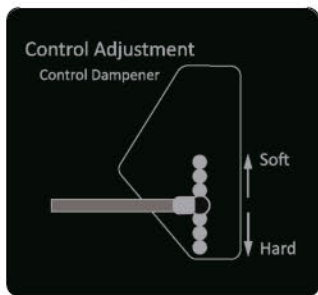

091-4039-00
Control Adj. Control Dampener Decal