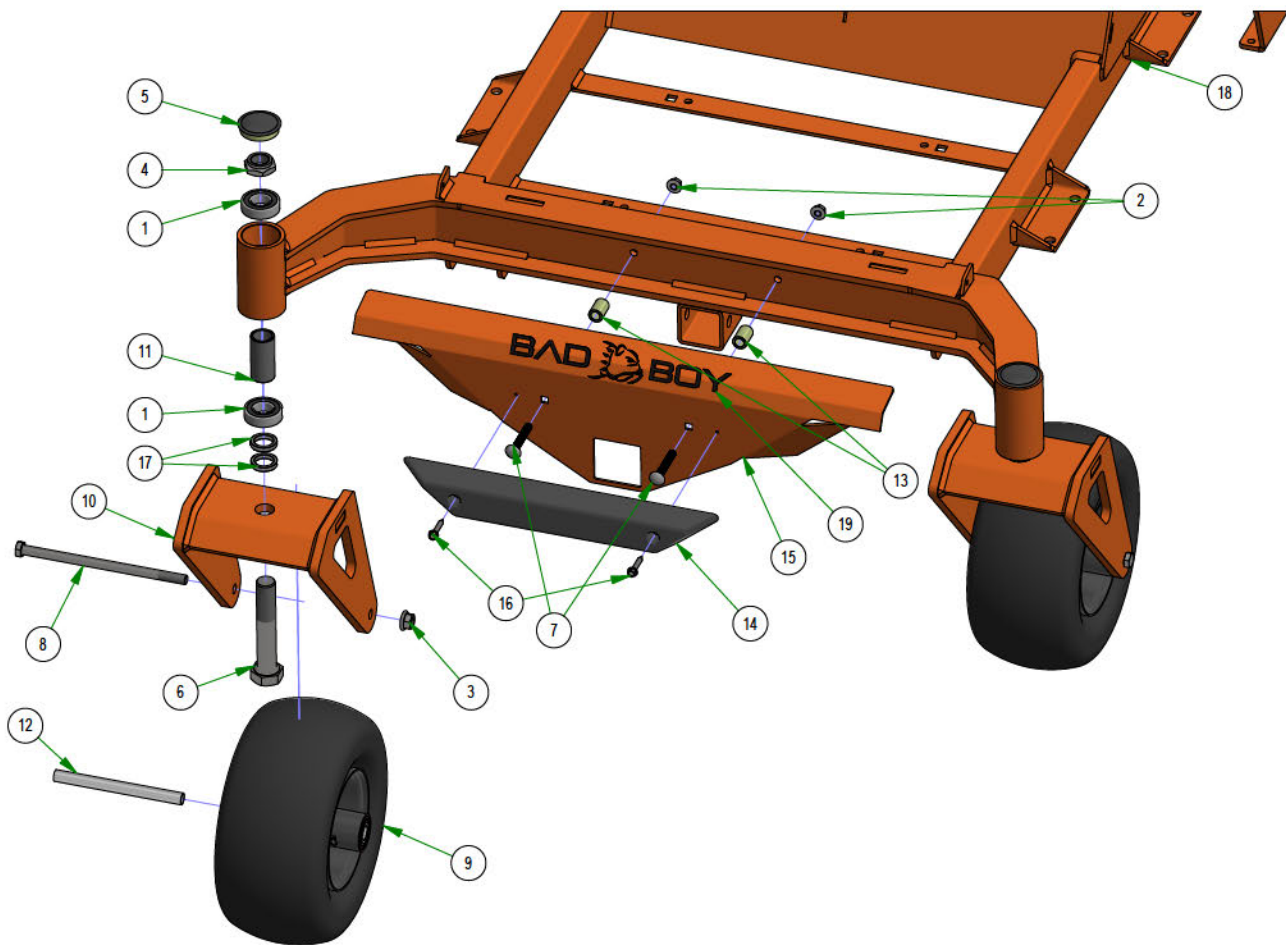

**048-8000-00
TURNBUCKLE ASSEMBLY**

**037-4000-00
SPINDLE ASSEMBLY**

**039-6946-18
DECK IDLER ASSEMBLY**

**210-7000-98
CHUTE ASSEMBLY**

PARTS SECTION: Front End

Parts List				Parts List			
ITEM	QTY	PART NUMBER	DESCRIPTION	ITEM	QTY	PART NUMBER	DESCRIPTION
1	4	010-1050-00	1641 BEARING W/2 CONTACT RUBBER SEALS	11	2	025-0003-00	2016 Front Bearing Spacer
2	2	013-5202-00	3/8-16 NYLON INSERT FLANGE LOCKNUT (GR.F) ZINC	12	2	025-5202-00	Front Wheel Spanner
3	2	013-8050-00	1/2-13 NYLON INSERT FLANGE LOCKNUT ZINC	13	2	025-5337-00	SPACER
4	2	013-9004-00	1"-14 NYLON INSERT JAM LOCKNUT ZINC	14	1	029-8000-00	2017 XP BUMPER
5	2	014-2025-00	2017 Bearing Cover	15	1	029-8020-00	2024 Rebel Front Bumper Plate
6	2	018-0026-00	1"-14 X 5-1/2 HEX CAP SCREW (GR.8) ZINC YELLOW	16	2	030-7039-00	1/4-14 X 1-1/2 HEX WASHER UNSLOT TEK/3 ZINC
7	2	018-0044-00	3/8" x 2 1/2" Carriage Bolt	17	4	058-1000-00	1.02 ID X 1.38 OD X .250 THK SPACER ZINC
8	2	018-7010-00	1/2-13 X 9 HEX CAP SCREW (GR.5) ZINC	18	1	070-2304-00	2023 Rebel Frame - Painted
9	2	022-3088-00	13x6.50-6 Black No Flat Assembly	19	1	091-4063-00	Flying Bulldog Front Bumper Decal
10	2	023-0030-22	2019 Rebel Front Fork - Weldment - Black				