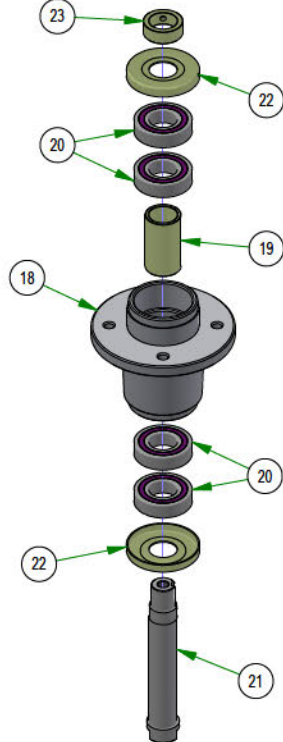

**037-4000-00
SPINDLE ASSEMBLY**