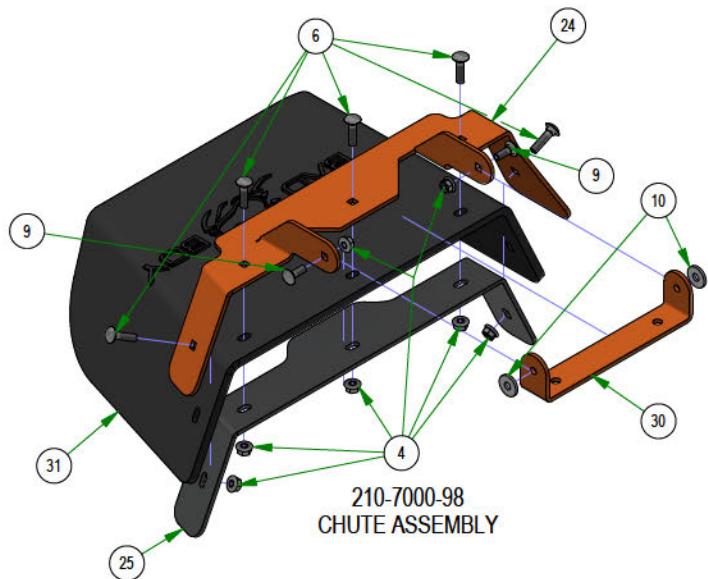

**039-6946-18
DECK IDLER ASSEMBLY**

**210-7000-98
CHUTE ASSEMBLY**