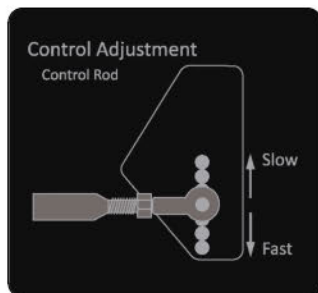

091-4038-00
Control Adj. Control Rod Decal