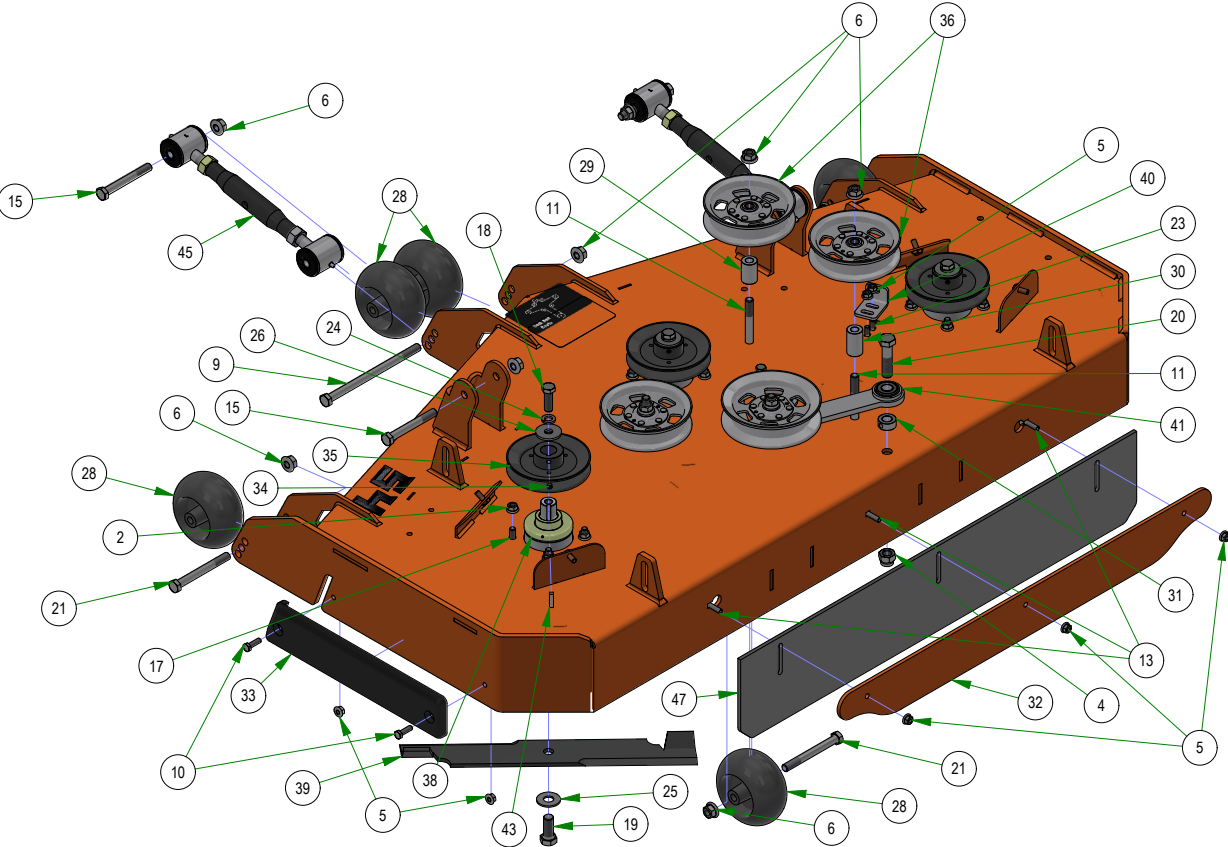

PARTS SECTION: 54" Deck

Parts List				Parts List			
ITEM	QTY	PART NUMBER	DESCRIPTION	ITEM	QTY	PART NUMBER	DESCRIPTION
1	4	013-5201-00	3/8-16 HEX SERRATED FLANGE NUT HARD/ZINC	28	6	022-1001-00	2019 Deck Wheel
2	12	013-5202-00	3/8-16 NYLON INSERT FLANGE LOCKNUT (GR.F) ZINC	29	2	025-5338-00	.502 ID X .750 OD X 1.500 Long Spacer
3	2	013-6014-00	3/8-16 HEX NUT ZINC	30	1	025-5339-00	1 3/4" Pulley Spacer
4	1	013-7021-00	5/8-11 NYLON INSERT LOCKNUT ZINC	31	1	025-7020-00	5/8 SOLID SHAFT COLLAR (W/1 SET SCREW) ZINC
5	9	013-8049-00	5/16-18 NYLON INSERT FLANGE LOCKNUT ZINC	32	1	026-0234-00	61 Bolt in Baffle Deck v2 Stripping Plate
6	12	013-8050-00	1/2-13 NYLON INSERT FLANGE LOCKNUT ZINC	33	1	029-7036-00	REVISED TRIM BUMPER_20180226
7	1	014-5050-00	2019 54" Left Outlaw Gen2 Pulley Cover	34	3	030-0050-00	5/16-24 X 1/4 SOCKET SET SCREW (CUP PT) PLAIN
8	1	014-5051-00	2019 54" Right Outlaw Gen2 Pulley Cover	35	3	033-6006-00	5.25" Deck Spindle Pulley
9	1	018-0046-00	1/2-13 X 8 HEX CAP SCREW GR 5 ZINC	36	3	033-7201-25	5-3/4 Idler Pulley
10	2	018-2007-00	5/16-18 X 1 HEX CAP SCREW (GR.5) ZINC	37	1	034-2030-00	2019 Outlaw Gen2 Deck Spring
11	3	018-2018-00	1/2-13 X 3-1/2 HEX FLANGE BOLT (GR.8) ZINC	38	3	037-4000-00	OUTLAW SPINDLE ASSEMBLY
12	1	018-4700-00	3/8-16 X 3 HEX CAP SCREW (GR.5) ZINC	39	3	038-0001-00	54" Fusion Blade for Avenger/ZT/Mav/Outlaw/Revolt
13	3	018-4703-00	5/16-18 X 1-1/4 CARRIAGE BOLT ZINC	40	1	039-0144-00	2019 Deck Eye Bolt Tab
14	1	018-4707-00	4" 3/8-16 Eye Bolt	41	1	039-6946-18	2019 Rebel Rogue Deck Idler
15	4	018-5019-00	1/2-13 X 4 HEX CAP SCREW (GR.8) ZINC YELLOW	42	1	041-1650-00	B165 Belt-60 54" deck Outlaw
16	2	018-5250-00	3/8-16 X 3/4 HEX CAP SCREW (GR.5) ZINC	43	3	042-6030-00	1/4 X 1 SQ MACHINERY KEY 1018 STL PLN
17	12	018-6012-00	3/8-16 X 1-1/2 HEX CAP SCREW (GR.5) ZINC	44	4	045-6043-00	5/16" Knob
18	3	018-6019-00	1/2-20 X 1-1/2 HEX CAP SCREW (GR.5) ZINC	45	2	048-8000-00	Turnbuckle Assembly (M20-2.5)
19	3	018-6020-00	5/8-18 X 1-1/2 HEX CAP SCREW (GR.8) ZINC YELLOW	46	1	060-5551-19	2019 Sloped 54" Deck
20	1	018-6059-00	5/8-11 X 2-1/2 HEX CAP SCREW (GR.5) ZINC	47	1	084-5004-00	R Series Rubber For Deck
21	4	018-7050-00	1/2-13 X 4-1/2 HEX CAP SCREW (GR.5) ZINC	48	1	091-0504-00	54" Deck Decal
22	2	018-8065-00	5/16-18 X 1 CARRIAGE BOLT (GR.8) ZINC	49	2	091-3012-00	Danger Decal-Spindle/Discharge
23	2	018-8066-00	5/16-18 X 7/8 CARRIAGE BOLT ZINC	50	1	091-4036-00	2019 Rebel & Rogue Deck Belt Route Decal
24	3	019-5007-00	1/2 SPLIT LOCKWASHER (GR.8) ZINC/YELLOW	51	1	091-8001-00	Deck Impact Patent Decal 9591803
25	3	019-5038-00	5/8 USS FLAT WASHER (1-3/4" OD) GR.8 ZINC YELLOW	52	1	099-7000-00	Deck Step Assembly
26	3	019-6020-00	1/2 BELLEVILLE WASHER (1-5/8 OD X .140 THK) ZINC	53	1	210-7000-98	2019 Outlaw Gen2 Chute Assembly
27	4	019-6050-00	.360 ID X .983 OD X .120 THICK FLAT WASHER NYLON BLACK				

PARTS SECTION: 54" Deck