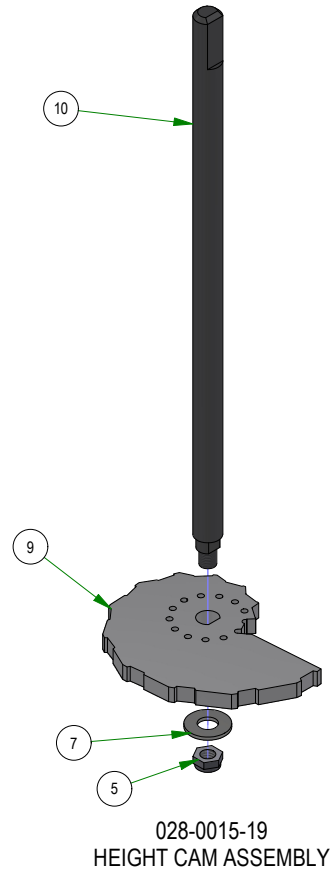

PARTS SECTION: Deck Height Subassemblies

Parts List				Parts List			
ITEM	QTY	PART NUMBER	DESCRIPTION	ITEM	QTY	PART NUMBER	DESCRIPTION
1	2	013-5300-00	1/2-13 HEX SERRATED FLANGE NUT HARD/ZINC	7	1	019-5029-00	3/8 FLAT WASHER USS (1" OD) ZINC
2	2	013-8050-00	1/2-13 NYLON INSERT FLANGE LOCKNUT ZINC	8	4	019-8054-00	.505 ID X 1.000 OD X .125 THICK FLAT WASHER NYLON
3	2	017-9000-00	Two Piece Pillow Block	9	1	026-1101-00	2019 Deck Height Cam
4	1	017-9025-00	Two Piece Pillow Block Strap	10	1	028-0015-00	2019 Outlaw Gen2 Dial Rod
5	1	018-4011-00	3/8-24 Nylon Insert jam locknut	11	1	039-2125-00	Deck Hanger
6	2	018-6037-00	1/2-13 X 2-1/4 HEX CAP SCREW (GR.5) ZINC