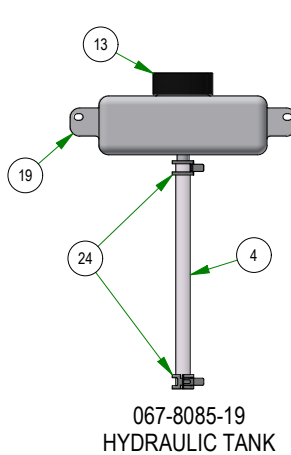

Parts List				Parts List			
ITEM	QTY	PART NUMBER	DESCRIPTION	ITEM	QTY	PART NUMBER	DESCRIPTION
1	4	013-5019-00	10-24 NYLON INSERT LOCKNUT ZINC	18	2	067-6070-00	Rollover Valve
2	4	018-1040-00	Light Plug	20	2	067-9901-00	Fuel Pick-up
3	4	018-5200-00	10-24 X 5/8 BUTTON SOCKET CAP SCREW 18-8 STAINLESS STEEL	21	2	067-9904-00	Fuel Cap
4	1	051-0019-00	5/8 Braided Hose	22	6	072-8068-00	5/16 Fuel Line Clamp
5	1.250 ft	051-8067-00	1/4" Fuel Line Hose	23	6	072-8069-00	1/4 Fuel Hose Clamp
6	1	051-8067-22	1/4" Fuel Line Hose	24	2	072-8078-00	CTB-22 HOSE CLAMP
7	1	051-8067-32	1/4" Fuel Line Hose	25	2	077-2076-00	USB Port
8	6	051-8075-26	5/16" fuel line hose	26	2	077-8076-00	Ignition Switch
9	1	055-2012-00	Universal Throttle Head - 2012	27	2	079-3483-00	2022 Rebel Control Panel
10	1	055-2013-00	Throttle Knob	28	1	083-4013-00	Tachometer
11	1	055-3001-00	Kawasaki \ Kohler Drive By Wire	29	1	083-4015-00	Hour Meter EFI/EVO
12	2	056-8058-00	PTO Switch	30	1	086-1202-01	Relay Block Cover Replacement Kit
13	1	066-5050-00	Hydraulic Tank Cap	31	4	086-1202-19	Relay
14	1	067-4080-00	Fuel Gauge with Grommet	32	2	089-1000-00	Oil Light
15	2	067-6054-00	Roll Over Valve Grommet	33	2	091-4009-22	2022 Rebel/Rogue Control Panel Decal
16	1	067-6056-00	Fuel Gauge Grommet	34	1	216-1002-00	2023 REBEL/ROGUE Tach Ground Wire Assy
17	3	067-6058-00	3 Way Fuel Shut-Off Valve 5/16 x 5/16 x 1/4	19	1	067-8085-00	Expansion Tank Outlaw