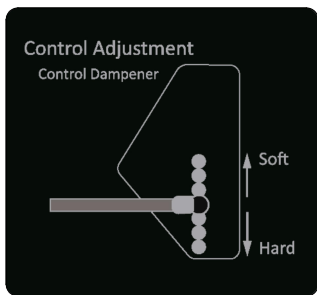

091-4039-00
Control Adj. Control Dampener Decal