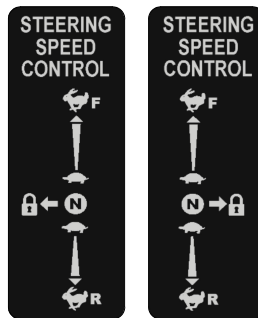

091-8001-00
Deck Impact Patent Decal 9591803

091-6022-00
R-Series Shut Off Valve Decal

091-1020-00
Hydraulic Decal

091-4038-00
Control Adj. Control Rod Decal

091-1114-00
2018 LH/RH Steering Control Decal Roll

091-4034-00
2019 Rebel Pump Belt Route Decal

091-4039-00
Control Adj. Control Dampener Decal

091-3012-00
Danger Decal-Spindle/Discharge

091-4036-00
2019 Rebel & Rogue Deck Belt Route Decal

091-3150-00
Outlaw Warning Decal