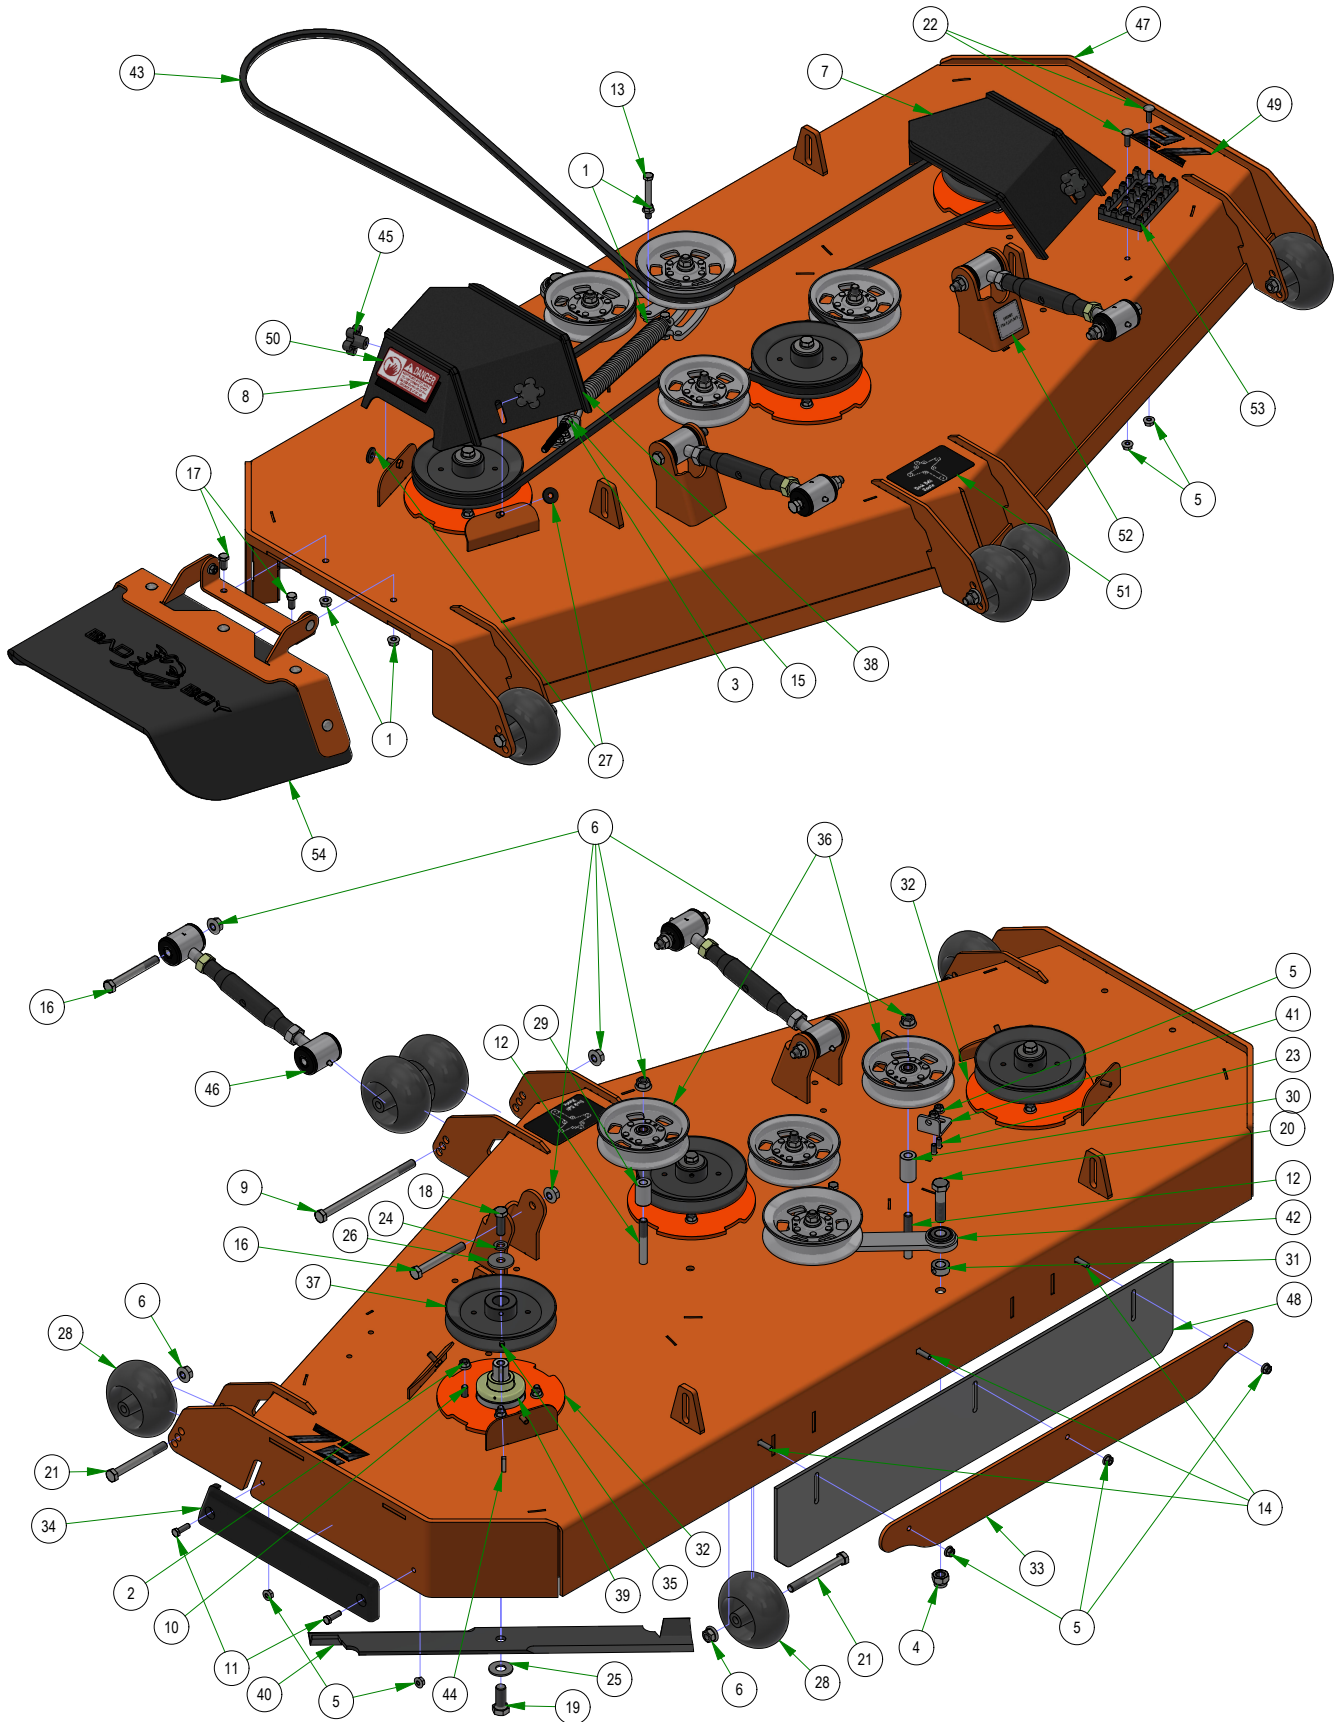

PARTS SECTION: 72" DECK ASSEMBLY

PARTS SECTION: Deck Subassemblies

Parts List				Parts List			
ITEM	QTY	PART NUMBER	DESCRIPTION	ITEM	QTY	PART NUMBER	DESCRIPTION
1	1	013-0030-00	Hex Nut M20-2.5	17	1	033-8050-00	5" Idler Pulley
2	1	013-0031-00	Hex Nut M20-2.5 Left Hand Threads Gold Plated	18	1	037-4000-01	4000 Series Spindle Housing
3	2	013-5201-00	3/8-16 HEX SERRATED FLANGE NUT HARD/ZINC	19	1	037-4002-00	4000 Series Spindle Spacer
4	7	013-8049-00	5/16-18 NYLON INSERT FLANGE LOCKNUT ZINC	20	4	037-6023-00	Bearing - 6206
5	1	013-8050-00	1/2-13 NYLON INSERT FLANGE LOCKNUT ZINC	21	1	037-6026-00	Spindle Shaft
6	5	018-4703-00	5/16-18 X 1-1/4 CARRIAGE BOLT ZINC	22	2	037-8002-00	Spindle Dust Cap
7	1	018-6012-00	3/8-16 X 1-1/2 HEX CAP SCREW (GR.5) ZINC	23	1	037-9050-00	Locking Collar w/ 1/4"-20 Set Screw
8	1	018-6036-00	1/2-13 X 2-3/4 HEX CAP SCREW (GR.5) ZINC	24	1	039-4893-00	2019 Upper Chute Bracket
9	2	018-8066-00	5/16-18 X 7/8 CARRIAGE BOLT ZINC	25	1	039-4894-00	2019 Lower Chute Bracket
10	2	019-6042-00	.360 ID X .983 OD X .120 THICK FLAT WASHER NYLON	26	1	039-6946-10	2019 Deck Belt Tensioner
11	2	022-7009-00	Ball Bearing w/Retainer, 99502H-NR, .625 Bore x 1.375 OD x .4375 Width	27	1	048-8020-00	2024 Turnbuckle Body
12	2	024-0001-00	1/4-28 Grease Fitting	28	1	048-8021-00	Turnbuckle End Right-Handed Thread
13	1	025-5203-00	.51 ID X .75 OD X .75 LGTH SOLID SPACER ZINC	29	1	048-8022-00	Turnbuckle End Left-Handed Thread
14	1	026-0167-00	Belt Tensioner Retainer Plate	30	1	206-6018-00	2019 Chute Hanger
15	4	032-2000-00	Polyurethane Bushing	31	1	210-6025-00	2019 Belted Chute with Logo
16	2	032-2001-00	Sleeve