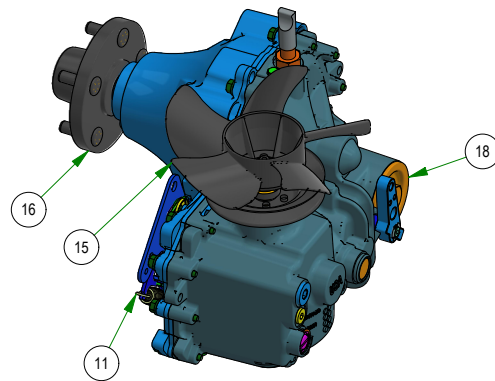

050-7000-00 & 050-7001-00
REBEL X 5400 TRANSAXLE PARTS