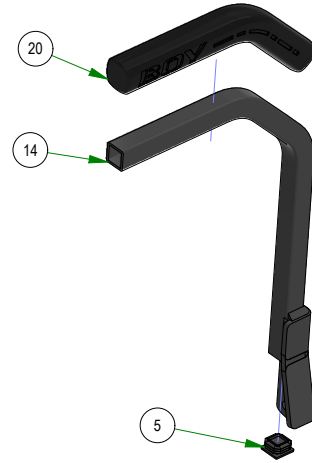

031-9071-00
LEFT HAND DRIVE ARM