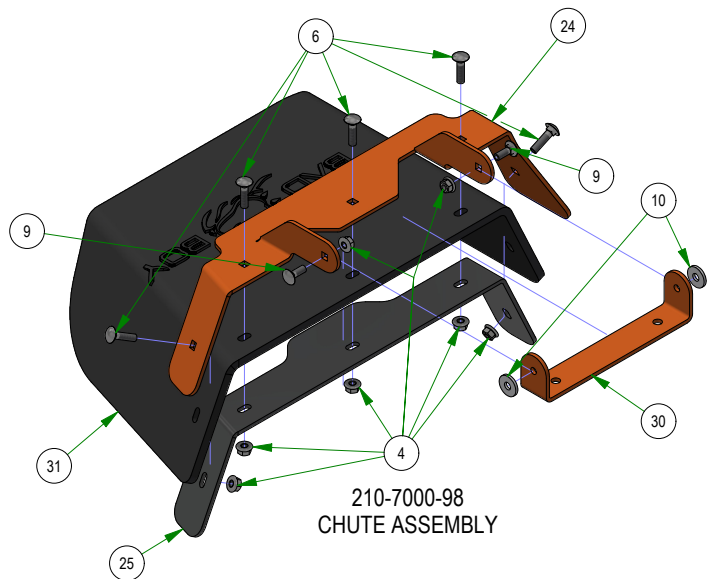

PARTS SECTION: 72" DECK ASSEMBLY

PARTS SECTION: Deck Subassemblies

Parts List				Parts List			
ITEM	QTY	PART NUMBER	DESCRIPTION	ITEM	QTY	PART NUMBER	DESCRIPTION
1	1	013-0030-00	Hex Nut M20-2.5	17	1	033-8050-00	5" Idler Pulley
2	1	013-0031-00	Hex Nut M20-2.5 Left Hand Threads Gold Plated	18	1	037-4000-01	4000 Series Spindle Housing
3	2	013-5201-00	3/8-16 HEX SERRATED FLANGE NUT HARD/ZINC	19	1	037-4002-00	4000 Series Spindle Spacer
4	7	013-8049-00	5/16-18 NYLON INSERT FLANGE LOCKNUT ZINC	20	4	037-6023-00	Bearing - 6206
5	1	013-8050-00	1/2-13 NYLON INSERT FLANGE LOCKNUT ZINC	21	1	037-6026-00	Spindle Shaft
6	5	018-4703-00	5/16-18 X 1-1/4 CARRIAGE BOLT ZINC	22	2	037-8002-00	Spindle Dust Cap
7	1	018-6012-00	3/8-16 X 1-1/2 HEX CAP SCREW (GR.5) ZINC	23	1	037-9050-00	Locking Collar w/ 1/4"-20 Set Screw
8	1	018-6036-00	1/2-13 X 2-3/4 HEX CAP SCREW (GR.5) ZINC	24	1	039-4893-00	2019 Upper Chute Bracket
9	2	018-8066-00	5/16-18 X 7/8 CARRIAGE BOLT ZINC	25	1	039-4894-00	2019 Lower Chute Bracket
10	2	019-6042-00	.360 ID X .983 OD X .120 THICK FLAT WASHER NYLON	26	1	039-6946-10	2019 Deck Belt Tensioner
11	2	022-7009-00	Ball Bearing w/Retainer, 99502H-NR, .625 Bore x 1.375 OD x .4375 Width	27	1	048-8020-00	2024 Turnbuckle Body
12	2	024-0001-00	1/4-28 Grease Fitting	28	1	048-8021-00	Turnbuckle End Right-Handed Thread
13	1	025-5203-00	.51 ID X .75 OD X .75 LGTH SOLID SPACER ZINC	29	1	048-8022-00	Turnbuckle End Left-Handed Thread
14	1	026-0167-00	Belt Tensioner Retainer Plate	30	1	206-6018-00	2019 Chute Hanger
15	4	032-2000-00	Polyurethane Bushing	31	1	210-6025-00	2019 Belted Chute with Logo
16	2	032-2001-00	Sleeve				