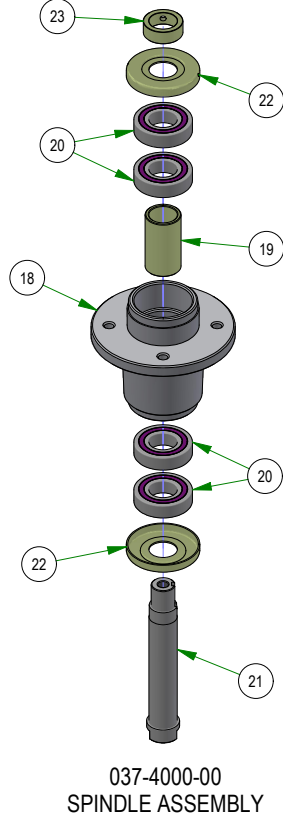

PARTS SECTION: 72" DECK ASSEMBLY

PARTS SECTION: Deck Subassemblies

Parts List				Parts List			
ITEM	QTY	PART NUMBER	DESCRIPTION	ITEM	QTY	PART NUMBER	DESCRIPTION
1	1	013-0030-00	Hex Nut M20-2.5	17	1	033-8050-00	5" Idler Pulley
2	1	013-0031-00	Hex Nut M20-2.5 Left Hand Threads Gold Plated	18	1	037-4000-01	4000 Series Spindle Housing
3	2	013-5201-00	3/8-16 HEX SERRATED FLANGE NUT HARD/ZINC	19	1	037-4002-00	4000 Series Spindle Spacer
4	7	013-8049-00	5/16-18 NYLON INSERT FLANGE LOCKNUT ZINC	20	4	037-6023-00	Bearing - 6206
5	1	013-8050-00	1/2-13 NYLON INSERT FLANGE LOCKNUT ZINC	21	1	037-6026-00	Spindle Shaft
6	5	018-4703-00	5/16-18 X 1-1/4 CARRIAGE BOLT ZINC	22	2	037-8002-00	Spindle Dust Cap
7	1	018-6012-00	3/8-16 X 1-1/2 HEX CAP SCREW (GR.5) ZINC	23	1	037-9050-00	Locking Collar w/ 1/4"-20 Set Screw
8	1	018-6036-00	1/2-13 X 2-3/4 HEX CAP SCREW (GR.5) ZINC	24	1	039-4893-00	2019 Upper Chute Bracket
9	2	018-8066-00	5/16-18 X 7/8 CARRIAGE BOLT ZINC	25	1	039-4894-00	2019 Lower Chute Bracket
10	2	019-6042-00	.360 ID X .983 OD X .120 THICK FLAT WASHER NYLON	26	1	039-6946-10	2019 Deck Belt Tensioner
11	2	022-7009-00	Ball Bearing w/Retainer, 99502H-NR, .625 Bore x 1.375 OD x .4375 Width	27	1	048-8020-00	2024 Turnbuckle Body
12	2	024-0001-00	1/4-28 Grease Fitting	28	1	048-8021-00	Turnbuckle End Right-Handed Thread
13	1	025-5203-00	.51 ID X .75 OD X .75 LGTH SOLID SPACER ZINC	29	1	048-8022-00	Turnbuckle End Left-Handed Thread
14	1	026-0167-00	Belt Tensioner Retainer Plate	30	1	206-6018-00	2019 Chute Hanger
15	4	032-2000-00	Polyurethane Bushing	31	1	210-6025-00	2019 Belted Chute with Logo
16	2	032-2001-00	Sleeve				