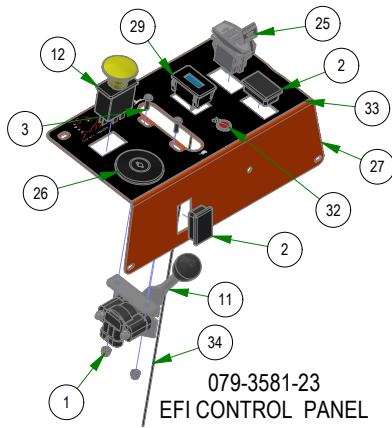

Parts List				Parts List			
ITEM	QTY	PART NUMBER	DESCRIPTION	ITEM	QTY	PART NUMBER	DESCRIPTION
1	4	013-5019-00	10-24 NYLON INSERT LOCKNUT ZINC	18	2	067-6070-00	Rollover Valve
2	4	018-1040-00	Light Plug	20	2	067-9901-00	Fuel Pick-up
3	4	018-5200-00	10-24 X 5/8 BUTTON SOCKET CAP SCREW 18-8 STAINLESS STEEL	21	2	067-9904-00	Fuel Cap
4	1	051-0019-00	5/8 Braided Hose	22	6	072-8068-00	5/16 Fuel Line Clamp
5	1.250 ft	051-8067-00	1/4" Fuel Line Hose	23	6	072-8069-00	1/4 Fuel Hose Clamp
6	1	051-8067-22	1/4" Fuel Line Hose	24	2	072-8078-00	CTB-22 HOSE CLAMP
7	1	051-8067-32	1/4" Fuel Line Hose	25	2	077-2076-00	USB Port
8	6	051-8075-26	5/16" fuel line hose	26	2	077-8076-00	Ignition Switch
9	1	055-2012-00	Universal Throttle Head - 2012	27	2	079-3483-00	2022 Rebel Control Panel
10	1	055-2013-00	Throttle Knob	28	1	083-4013-00	Tachometer
11	1	055-3001-00	Kawasaki \ Kohler Drive By Wire	29	1	083-4015-00	Hour Meter EFI/EVO
12	2	056-8058-00	PTO Switch	30	1	086-1202-01	Relay Block Cover Replacement Kit
13	1	066-5050-00	Hydraulic Tank Cap	31	4	086-1202-19	Relay
14	1	067-4080-00	Fuel Gauge with Grommet	32	2	089-1000-00	Oil Light
15	2	067-6054-00	Roll Over Valve Grommet	33	2	091-4009-22	2022 Rebel/Rogue Control Panel Decal
16	1	067-6056-00	Fuel Gauge Grommet	34	1	216-1002-00	2023 REBEL/ROGUE Tach Ground Wire Assy
17	3	067-6058-00	3 Way Fuel Shut-Off Valve 5/16 x 5/16 x 1/4	19	1	067-8085-00	Expansion Tank Outlaw