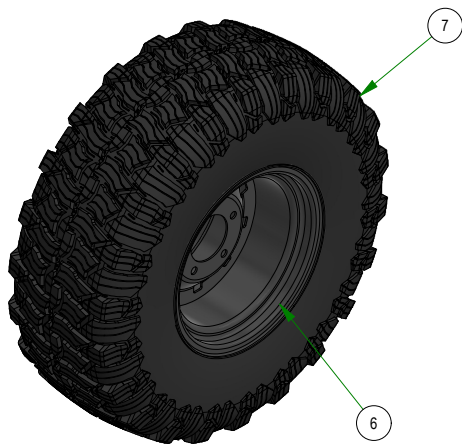

039-6945-03
REBEL TRANSAXLE IDLER ASSEMBLY

PARTS SECTION: Transaxle Subassemblies

Parts List				Parts List			
ITEM	QTY	PART NUMBER	DESCRIPTION	ITEM	QTY	PART NUMBER	DESCRIPTION
1	2	013-5301-00	5/8-11 NYLON INSERT JAM LOCKNUT ZINC	11	2	034-9080-00	Transaxle Spring
2	2	013-8050-00	1/2-13 NYLON INSERT FLANGE LOCKNUT ZINC	12	2	039-6945-00	Deck Idler
3	2	018-5309-00	5/8-11 X 4-1/2 HEX CAP SCREW (GR.5) ZINC	13	1	050-1025-00	Fan/Pulley Kit for 4400 Outlaw
4	2	018-6036-00	1/2-13 X 2-3/4 HEX CAP SCREW (GR.5) ZINC	14	5	050-2012-00	Transaxle Wheel Studs/ Drum Brake Studs
5	4	019-6017-00	.635 ID X 1.120 OD X .140 THICK FLAT WASHER NYLON	15	1	050-2073-00	FAN/PULLEY KIT
6	1	022-4070-00	12x12" Black Wheel For 2015 Outlaw	16	1	050-2079-00	5 BOLT HUB KIT
7	1	022-4095-00	24x12-12 Reaper Turf Tire	17	1	050-8003-00	Seal Kit for 4400 Series Outlaw Transaxle
8	2	025-7020-00	5/8 SOLID SHAFT COLLAR (W/1 SET SCREW) ZINC	18	1	063-1060-00	FILTER FOR 5400 TRANSAXLE
9	2	025-7036-00	1/2 SOLID SHAFT COLLAR (W/1 SET SCREW) ZINC	19	1	063-1070-00	Hydro Filter for 4400 Transaxle
10	2	033-6001-00	4 3/4" Idler Pulley				

022-4100-00
REAR WHEEL & TIRE