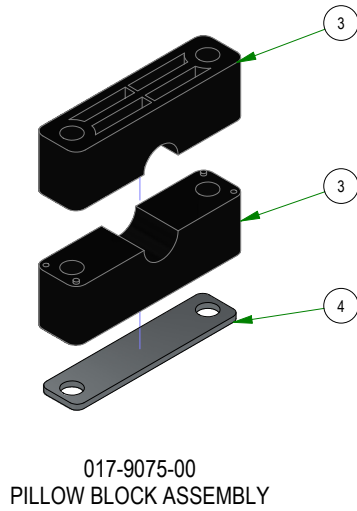

PARTS SECTION: Deck Height Subassemblies

Parts List				Parts List			
ITEM	QTY	PART NUMBER	DESCRIPTION	ITEM	QTY	PART NUMBER	DESCRIPTION
1	2	013-5300-00	1/2-13 HEX SERRATED FLANGE NUT HARD/ZINC	7	1	019-5029-00	3/8 FLAT WASHER USS (1" OD) ZINC
2	2	013-8050-00	1/2-13 NYLON INSERT FLANGE LOCKNUT ZINC	8	4	019-8054-00	.505 ID X 1.000 OD X .125 THICK FLAT WASHER NYLON
3	2	017-9000-00	Two Piece Pillow Block	9	1	026-1101-00	2019 Deck Height Cam
4	1	017-9025-00	Two Piece Pillow Block Strap	10	1	028-0015-00	2019 Outlaw Gen2 Dial Rod
5	1	018-4011-00	3/8-24 Nylon Insert jam locknut	11	1	039-2125-00	Deck Hanger
6	2	018-6037-00	1/2-13 X 2-1/4 HEX CAP SCREW (GR.5) ZINC