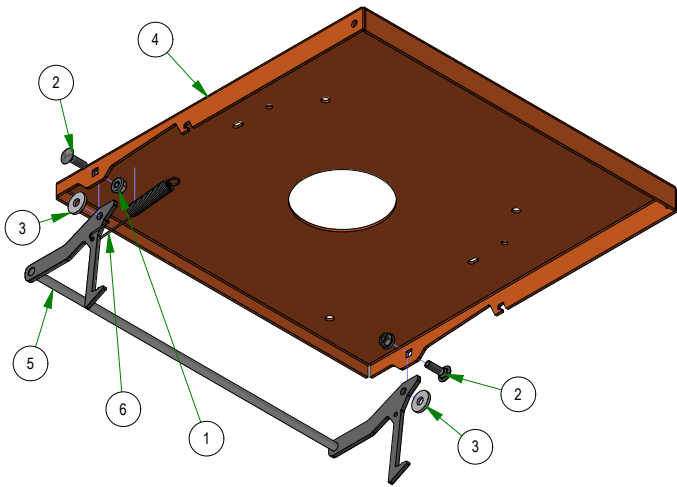

PARTS SECTION: Floorboard and Seat Subassemblies

Parts List				Parts List			
ITEM	QTY	PART NUMBER	DESCRIPTION	ITEM	QTY	PART NUMBER	DESCRIPTION
1	2	013-8049-00	5/16-18 NYLON INSERT FLANGE LOCKNUT ZINC	13	1	071-6065-10	Recliner Adjustment Knob-New
2	2	018-8065-00	5/16-18 X 1 CARRIAGE BOLT (GR.8) ZINC	14	1	071-6065-11	RH Armrest-Selfskin Front Adj
3	2	019-6042-00	.360 ID X .983 OD X .120 THICK FLAT WASHER NYLON	15	1	071-6065-12	LH Armrest-Selfskin Front Adj
4	1	026-2019-00	R-SERIES SEAT PLATE	16	1	071-6065-13	Bellows w/Hardware
5	1	028-0090-00	Seat Latch Rod Assembly	17	1	071-6065-14	2" Retractable Belt Kit w/Spacers
6	1	034-1025-00	Brake Spring	18	1	071-6065-17	Back Cover, 2025 Suspension Seat
7	1	051-2025-66	3/16" Vinyl Tubing, 66" Long	19	1	071-6065-18	Cushion Cover, 2025 Suspension Seat
8	3	051-8072-38	1/4" Vinyl Tubing 38" Long	20	6	072-8070-00	3/16 Vinyl Clamp
9	1	067-0020-00	Carbon Canister	21	2	072-8073-00	3/16" Vinyl Hose Clamp
10	1	071-6065-05	Weight Adjust Indicator Knob Assy	22	1	073-8068-00	fuel line T
11	1	071-6065-06	4" Single Locking Track Kit	23	1	079-3456-00	2024 R-Series Floorboard
12	1	071-6065-07	Delta Plunger Switch - N.O.	24	1	081-2024-00	24 R-Series Floorboard Matt v2