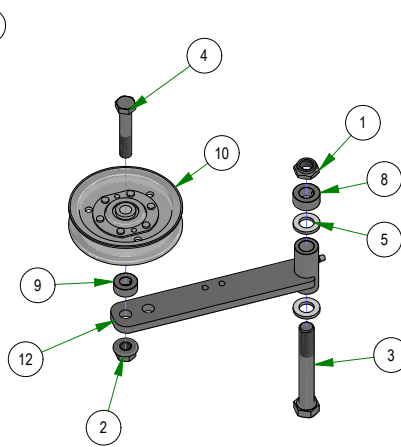

039-6945-03
REBEL TRANSAXLE IDLER ASSEMBLY