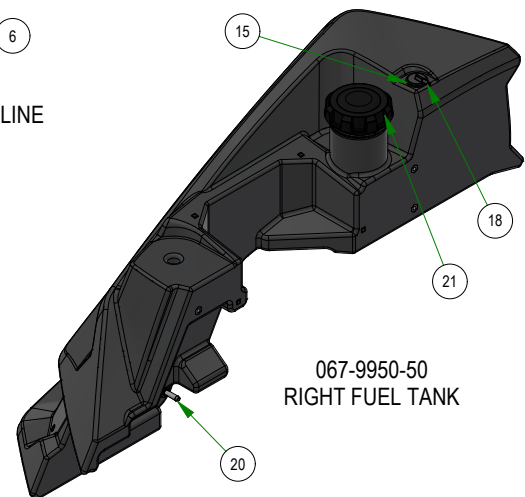

Parts List				Parts List			
ITEM	QTY	PART NUMBER	DESCRIPTION	ITEM	QTY	PART NUMBER	DESCRIPTION
1	4	013-5019-00	10-24 NYLON INSERT LOCKNUT ZINC	18	2	067-6070-00	Rollover Valve
2	4	018-1040-00	Light Plug	20	2	067-9901-00	Fuel Pick-up
3	4	018-5200-00	10-24 X 5/8 BUTTON SOCKET CAP SCREW 18-8 STAINLESS STEEL	21	2	067-9904-00	Fuel Cap
4	1	051-0019-00	5/8 Braided Hose	22	6	072-8068-00	5/16 Fuel Line Clamp
5	1.250 ft	051-8067-00	1/4" Fuel Line Hose	23	6	072-8069-00	1/4 Fuel Hose Clamp
6	1	051-8067-22	1/4" Fuel Line Hose	24	2	072-8078-00	CTB-22 HOSE CLAMP
7	1	051-8067-32	1/4" Fuel Line Hose	25	2	077-2076-00	USB Port
8	6	051-8075-26	5/16" fuel line hose	26	2	077-8076-00	Ignition Switch
9	1	055-2012-00	Universal Throttle Head - 2012	27	2	079-3483-00	2022 Rebel Control Panel
10	1	055-2013-00	Throttle Knob	28	1	083-4013-00	Tachometer
11	1	055-3001-00	Kawasaki \ Kohler Drive By Wire	29	1	083-4015-00	Hour Meter EFI/EVO
12	2	056-8058-00	PTO Switch	30	1	086-1202-01	Relay Block Cover Replacement Kit
13	1	066-5050-00	Hydraulic Tank Cap	31	4	086-1202-19	Relay
14	1	067-4080-00	Fuel Gauge with Grommet	32	2	089-1000-00	Oil Light
15	2	067-6054-00	Roll Over Valve Grommet	33	2	091-4009-22	2022 Rebel/Rogue Control Panel Decal
16	1	067-6056-00	Fuel Gauge Grommet	34	1	216-1002-00	2023 REBEL/ROGUE Tach Ground Wire Assy
17	3	067-6058-00	3 Way Fuel Shut-Off Valve 5/16 x 5/16 x 1/4	19	1	067-8085-00	Expansion Tank Outlaw