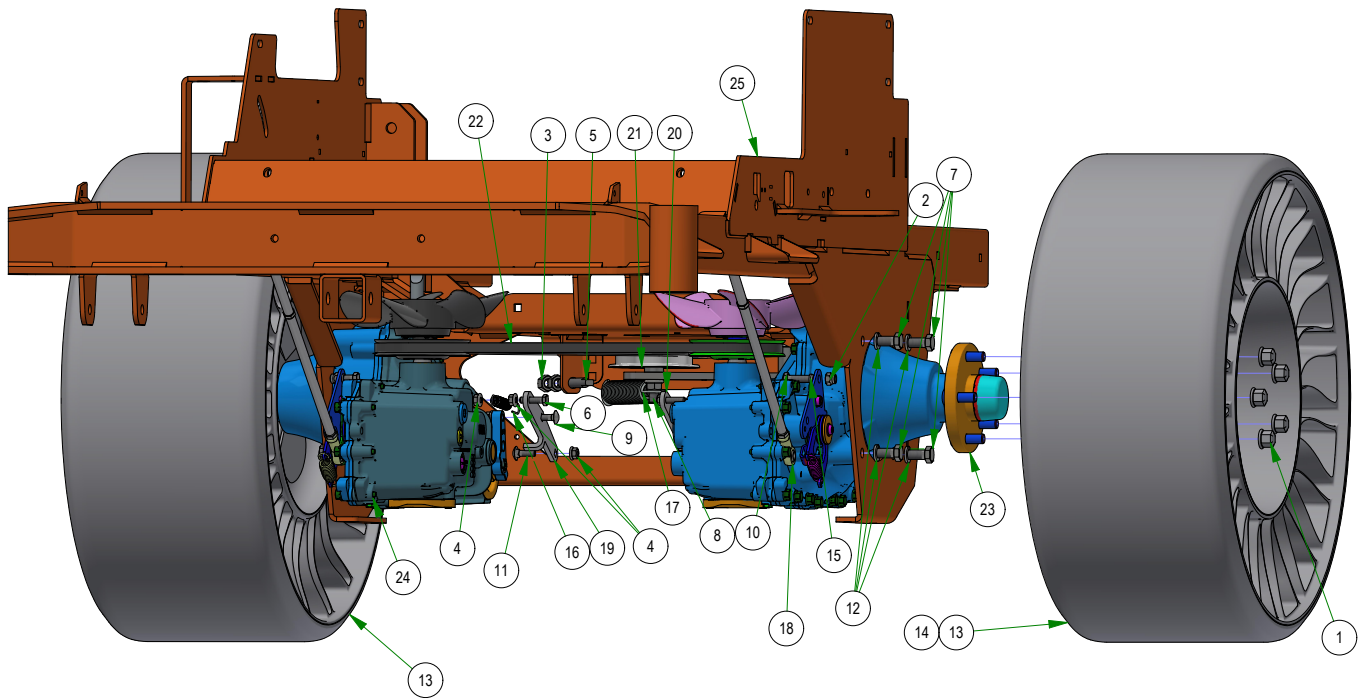

PARTS SECTION: Rebel X Transaxle

Parts List				Parts List			
ITEM	QTY	PART NUMBER	DESCRIPTION	ITEM	QTY	PART NUMBER	DESCRIPTION
1	10	013-3000-00	Acorn Lug Nut	14	2	022-4100-00	24x12-12 Reaper Turf Tire & Wheel Assembly
2	2	013-5041-00	3/8-16 NYLON INSERT LOCKNUT ZINC	15	2	025-0036-00	Drive Arm Transaxle Spacer
3	2	013-7018-00	1/2-13 HEX NUT ZINC	16	2	034-1025-00	Brake Spring
4	7	013-8049-00	5/16-18 NYLON INSERT FLANGE LOCKNUT ZINC	17	1	034-9050-00	Deck spring big diameter
5	1	018-2004-50	All Thread	18	2	035-0009-01	2024 Rebel Push Rod Assembly
6	2	018-2006-00	5/16-18 X 1-1/4 HEX C/S (GR.5) ZC	19	1	039-2133-00	5400 Transaxle Brake Adapter Plate RH v3
7	8	018-2030-00	1/2-13 X 1 HEX CAP SCREW (GR.5) ZINC	20	1	039-2134-00	5400 Transaxle Brake Adapter Plate LH v3
8	1	018-4010-00	1/2-13 NYLON INSERT JAM LOCKNUT ZINC	21	1	039-6945-RX	2024 Rebel X Pump Idler
9	2	018-4703-00	5/16-18 X 1-1/4 CARRIAGE BOLT ZINC	22	1	041-8050-00	2019 Rebel Pump Belt
10	2	018-5040-00	3/8-16 X 1-1/4 HEX CAP SCREW (GR.5) ZINC	23	1	050-7000-00	5400 TRANSAXLE LH
11	2	018-8065-00	5/16-18 X 1 CARRIAGE BOLT (GR.8) ZINC	24	1	050-7001-00	5400 TRANSAXLE RH
12	8	019-5007-00	1/2 SPLIT LOCKWASHER (GR.8) ZINC/YELLOW	25	1	070-2304-00	2023 Rebel Frame - Painted
13	2	022-4092-00	TWEEL, 24X12N12 ZTR 50N4.5 BLACK 1.3IN OFFSET