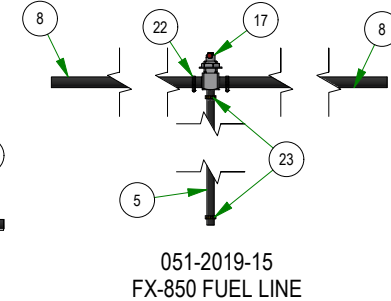

Parts List				Parts List			
ITEM	QTY	PART NUMBER	DESCRIPTION	ITEM	QTY	PART NUMBER	DESCRIPTION
1	4	013-5019-00	10-24 NYLON INSERT LOCKNUT ZINC	18	2	067-6070-00	Rollover Valve
2	4	018-1040-00	Light Plug	20	2	067-9901-00	Fuel Pick-up
3	4	018-5200-00	10-24 X 5/8 BUTTON SOCKET CAP SCREW 18-8 STAINLESS STEEL	21	2	067-9904-00	Fuel Cap
4	1	051-0019-00	5/8 Braided Hose	22	6	072-8068-00	5/16 Fuel Line Clamp
5	1.250 ft	051-8067-00	1/4" Fuel Line Hose	23	6	072-8069-00	1/4 Fuel Hose Clamp
6	1	051-8067-22	1/4" Fuel Line Hose	24	2	072-8078-00	CTB-22 HOSE CLAMP
7	1	051-8067-32	1/4" Fuel Line Hose	25	2	077-2076-00	USB Port
8	6	051-8075-26	5/16" fuel line hose	26	2	077-8076-00	Ignition Switch
9	1	055-2012-00	Universal Throttle Head - 2012	27	2	079-3483-00	2022 Rebel Control Panel
10	1	055-2013-00	Throttle Knob	28	1	083-4013-00	Tachometer
11	1	055-3001-00	Kawasaki \ Kohler Drive By Wire	29	1	083-4015-00	Hour Meter EFI/EVO
12	2	056-8058-00	PTO Switch	30	1	086-1202-01	Relay Block Cover Replacement Kit
13	1	066-5050-00	Hydraulic Tank Cap	31	4	086-1202-19	Relay
14	1	067-4080-00	Fuel Gauge with Grommet	32	2	089-1000-00	Oil Light
15	2	067-6054-00	Roll Over Valve Grommet	33	2	091-4009-22	2022 Rebel/Rogue Control Panel Decal
16	1	067-6056-00	Fuel Gauge Grommet	34	1	216-1002-00	2023 REBEL/ROGUE Tach Ground Wire Assy
17	3	067-6058-00	3 Way Fuel Shut-Off Valve 5/16 x 5/16 x 1/4	19	1	067-8085-00	Expansion Tank Outlaw