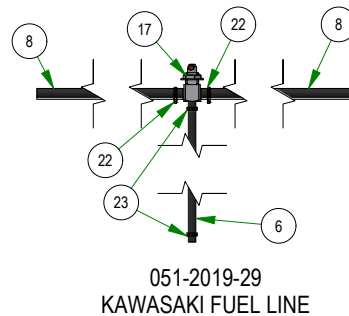

Parts List				Parts List			
ITEM	QTY	PART NUMBER	DESCRIPTION	ITEM	QTY	PART NUMBER	DESCRIPTION
1	4	013-5019-00	10-24 NYLON INSERT LOCKNUT ZINC	18	2	067-6070-00	Rollover Valve
2	4	018-1040-00	Light Plug	20	2	067-9901-00	Fuel Pick-up
3	4	018-5200-00	10-24 X 5/8 BUTTON SOCKET CAP SCREW 18-8 STAINLESS STEEL	21	2	067-9904-00	Fuel Cap
4	1	051-0019-00	5/8 Braided Hose	22	6	072-8068-00	5/16 Fuel Line Clamp
5	1.250 ft	051-8067-00	1/4" Fuel Line Hose	23	6	072-8069-00	1/4 Fuel Hose Clamp
6	1	051-8067-22	1/4" Fuel Line Hose	24	2	072-8078-00	CTB-22 HOSE CLAMP
7	1	051-8067-32	1/4" Fuel Line Hose	25	2	077-2076-00	USB Port
8	6	051-8075-26	5/16" fuel line hose	26	2	077-8076-00	Ignition Switch
9	1	055-2012-00	Universal Throttle Head - 2012	27	2	079-3483-00	2022 Rebel Control Panel
10	1	055-2013-00	Throttle Knob	28	1	083-4013-00	Tachometer
11	1	055-3001-00	Kawasaki \ Kohler Drive By Wire	29	1	083-4015-00	Hour Meter EFI/EVO
12	2	056-8058-00	PTO Switch	30	1	086-1202-01	Relay Block Cover Replacement Kit
13	1	066-5050-00	Hydraulic Tank Cap	31	4	086-1202-19	Relay
14	1	067-4080-00	Fuel Gauge with Grommet	32	2	089-1000-00	Oil Light
15	2	067-6054-00	Roll Over Valve Grommet	33	2	091-4009-22	2022 Rebel/Rogue Control Panel Decal
16	1	067-6056-00	Fuel Gauge Grommet	34	1	216-1002-00	2023 REBEL/ROGUE Tach Ground Wire Assy
17	3	067-6058-00	3 Way Fuel Shut-Off Valve 5/16 x 5/16 x 1/4	19	1	067-8085-00	Expansion Tank Outlaw