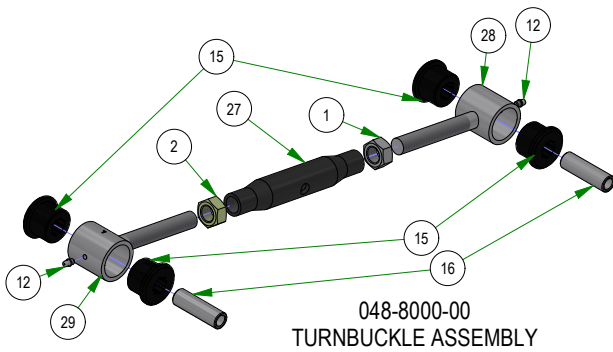

PARTS SECTION: 72" DECK ASSEMBLY

PARTS SECTION: Deck Subassemblies

Parts List				Parts List			
ITEM	QTY	PART NUMBER	DESCRIPTION	ITEM	QTY	PART NUMBER	DESCRIPTION
1	1	013-0030-00	Hex Nut M20-2.5	17	1	033-8050-00	5" Idler Pulley
2	1	013-0031-00	Hex Nut M20-2.5 Left Hand Threads Gold Plated	18	1	037-4000-01	4000 Series Spindle Housing
3	2	013-5201-00	3/8-16 HEX SERRATED FLANGE NUT HARD/ZINC	19	1	037-4002-00	4000 Series Spindle Spacer
4	7	013-8049-00	5/16-18 NYLON INSERT FLANGE LOCKNUT ZINC	20	4	037-6023-00	Bearing - 6206
5	1	013-8050-00	1/2-13 NYLON INSERT FLANGE LOCKNUT ZINC	21	1	037-6026-00	Spindle Shaft
6	5	018-4703-00	5/16-18 X 1-1/4 CARRIAGE BOLT ZINC	22	2	037-8002-00	Spindle Dust Cap
7	1	018-6012-00	3/8-16 X 1-1/2 HEX CAP SCREW (GR.5) ZINC	23	1	037-9050-00	Locking Collar w/ 1/4"-20 Set Screw
8	1	018-6036-00	1/2-13 X 2-3/4 HEX CAP SCREW (GR.5) ZINC	24	1	039-4893-00	2019 Upper Chute Bracket
9	2	018-8066-00	5/16-18 X 7/8 CARRIAGE BOLT ZINC	25	1	039-4894-00	2019 Lower Chute Bracket
10	2	019-6042-00	.360 ID X .983 OD X .120 THICK FLAT WASHER NYLON	26	1	039-6946-10	2019 Deck Belt Tensioner
11	2	022-7009-00	Ball Bearing w/Retainer, 99502H-NR, .625 Bore x 1.375 OD x .4375 Width	27	1	048-8020-00	2024 Turnbuckle Body
12	2	024-0001-00	1/4-28 Grease Fitting	28	1	048-8021-00	Turnbuckle End Right-Handed Thread
13	1	025-5203-00	.51 ID X .75 OD X .75 LGTH SOLID SPACER ZINC	29	1	048-8022-00	Turnbuckle End Left-Handed Thread
14	1	026-0167-00	Belt Tensioner Retainer Plate	30	1	206-6018-00	2019 Chute Hanger
15	4	032-2000-00	Polyurethane Bushing	31	1	210-6025-00	2019 Belted Chute with Logo
16	2	032-2001-00	Sleeve				