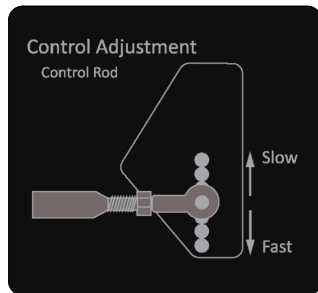

091-4038-00
Control Adj. Control Rod Decal