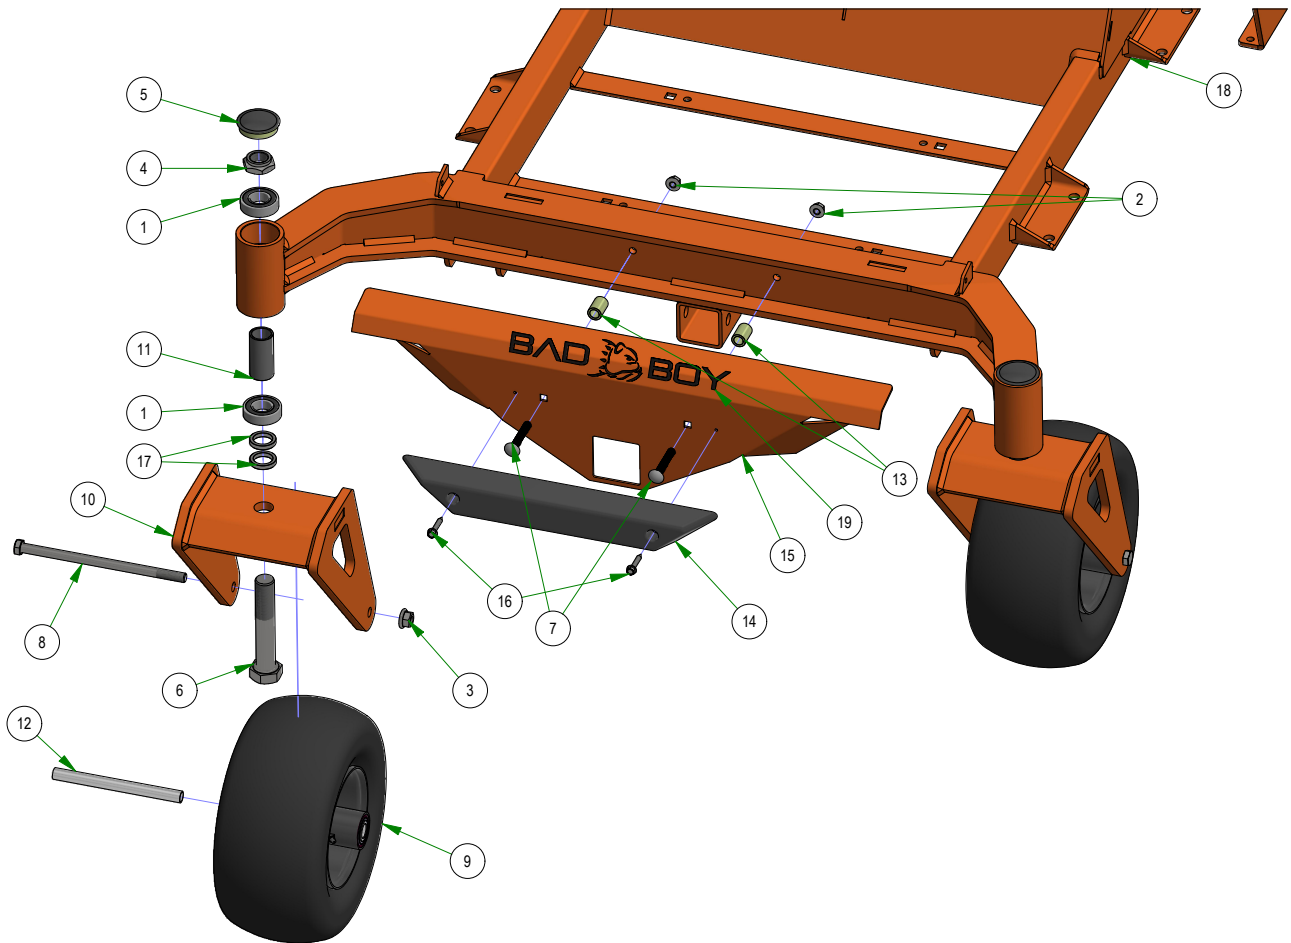

PARTS SECTION: Front End

Parts List				Parts List			
ITEM	QTY	PART NUMBER	DESCRIPTION	ITEM	QTY	PART NUMBER	DESCRIPTION
1	4	010-1050-00	1641 BEARING W/2 CONTACT RUBBER SEALS	11	2	025-0003-00	2016 Front Bearing Spacer
2	2	013-5202-00	3/8-16 NYLON INSERT FLANGE LOCKNUT (GR.F) ZINC	12	2	025-5202-00	Front Wheel Spanner
3	2	013-8050-00	1/2-13 NYLON INSERT FLANGE LOCKNUT ZINC	13	2	025-5337-00	SPACER
4	2	013-9004-00	1"-14 NYLON INSERT JAM LOCKNUT ZINC	14	1	029-8000-00	2017 XP BUMPER
5	2	014-2025-00	2017 Bearing Cover	15	1	029-8020-00	2024 Rebel Front Bumper Plate
6	2	018-0026-00	1"-14 X 5-1/2 HEX CAP SCREW (GR.8) ZINC YELLOW	16	2	030-7039-00	1/4-14 X 1-1/2 HEX WASHER UNSLOT TEK/3 ZINC
7	2	018-0044-00	3/8" x 2 1/2" Carriage Bolt	17	4	058-1000-00	1.02 ID X 1.38 OD X .250 THK SPACER ZINC
8	2	018-7010-00	1/2-13 X 9 HEX CAP SCREW (GR.5) ZINC	18	1	070-2304-00	2023 Rebel Frame - Painted
9	2	022-3088-00	13x6.50-6 Black No Flat Assembly	19	1	091-4063-00	Flying Bulldog Front Bumper Decal
10	2	023-0030-22	2019 Rebel Front Fork - Weldment - Black