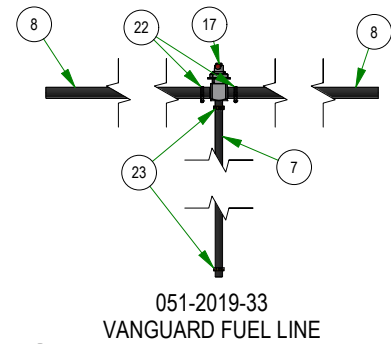

Parts List				Parts List			
ITEM	QTY	PART NUMBER	DESCRIPTION	ITEM	QTY	PART NUMBER	DESCRIPTION
1	4	013-5019-00	10-24 NYLON INSERT LOCKNUT ZINC	18	2	067-6070-00	Rollover Valve
2	4	018-1040-00	Light Plug	20	2	067-9901-00	Fuel Pick-up
3	4	018-5200-00	10-24 X 5/8 BUTTON SOCKET CAP SCREW 18-8 STAINLESS STEEL	21	2	067-9904-00	Fuel Cap
4	1	051-0019-00	5/8 Braided Hose	22	6	072-8068-00	5/16 Fuel Line Clamp
5	1.250 ft	051-8067-00	1/4" Fuel Line Hose	23	6	072-8069-00	1/4 Fuel Hose Clamp
6	1	051-8067-22	1/4" Fuel Line Hose	24	2	072-8078-00	CTB-22 HOSE CLAMP
7	1	051-8067-32	1/4" Fuel Line Hose	25	2	077-2076-00	USB Port
8	6	051-8075-26	5/16" fuel line hose	26	2	077-8076-00	Ignition Switch
9	1	055-2012-00	Universal Throttle Head - 2012	27	2	079-3483-00	2022 Rebel Control Panel
10	1	055-2013-00	Throttle Knob	28	1	083-4013-00	Tachometer
11	1	055-3001-00	Kawasaki \ Kohler Drive By Wire	29	1	083-4015-00	Hour Meter EFI/EVO
12	2	056-8058-00	PTO Switch	30	1	086-1202-01	Relay Block Cover Replacement Kit
13	1	066-5050-00	Hydraulic Tank Cap	31	4	086-1202-19	Relay
14	1	067-4080-00	Fuel Gauge with Grommet	32	2	089-1000-00	Oil Light
15	2	067-6054-00	Roll Over Valve Grommet	33	2	091-4009-22	2022 Rebel/Rogue Control Panel Decal
16	1	067-6056-00	Fuel Gauge Grommet	34	1	216-1002-00	2023 REBEL/ROGUE Tach Ground Wire Assy
17	3	067-6058-00	3 Way Fuel Shut-Off Valve 5/16 x 5/16 x 1/4	19	1	067-8085-00	Expansion Tank Outlaw