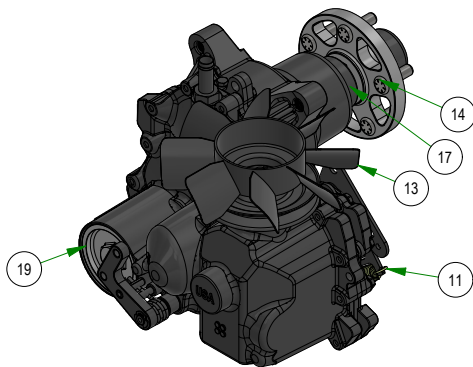

050-1000-00 & 050-1050-00
REBEL 4400 TRANSAXLE PARTS