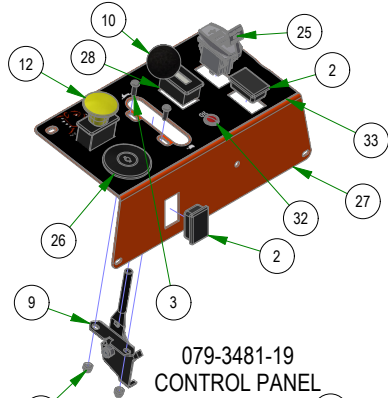

Parts List				Parts List			
ITEM	QTY	PART NUMBER	DESCRIPTION	ITEM	QTY	PART NUMBER	DESCRIPTION
1	4	013-5019-00	10-24 NYLON INSERT LOCKNUT ZINC	18	2	067-6070-00	Rollover Valve
2	4	018-1040-00	Light Plug	20	2	067-9901-00	Fuel Pick-up
3	4	018-5200-00	10-24 X 5/8 BUTTON SOCKET CAP SCREW 18-8 STAINLESS STEEL	21	2	067-9904-00	Fuel Cap
4	1	051-0019-00	5/8 Braided Hose	22	6	072-8068-00	5/16 Fuel Line Clamp
5	1.250 ft	051-8067-00	1/4" Fuel Line Hose	23	6	072-8069-00	1/4 Fuel Hose Clamp
6	1	051-8067-22	1/4" Fuel Line Hose	24	2	072-8078-00	CTB-22 HOSE CLAMP
7	1	051-8067-32	1/4" Fuel Line Hose	25	2	077-2076-00	USB Port
8	6	051-8075-26	5/16" fuel line hose	26	2	077-8076-00	Ignition Switch
9	1	055-2012-00	Universal Throttle Head - 2012	27	2	079-3483-00	2022 Rebel Control Panel
10	1	055-2013-00	Throttle Knob	28	1	083-4013-00	Tachometer
11	1	055-3001-00	Kawasaki \ Kohler Drive By Wire	29	1	083-4015-00	Hour Meter EFI/EVO
12	2	056-8058-00	PTO Switch	30	1	086-1202-01	Relay Block Cover Replacement Kit
13	1	066-5050-00	Hydraulic Tank Cap	31	4	086-1202-19	Relay
14	1	067-4080-00	Fuel Gauge with Grommet	32	2	089-1000-00	Oil Light
15	2	067-6054-00	Roll Over Valve Grommet	33	2	091-4009-22	2022 Rebel/Rogue Control Panel Decal
16	1	067-6056-00	Fuel Gauge Grommet	34	1	216-1002-00	2023 REBEL/ROGUE Tach Ground Wire Assy
17	3	067-6058-00	3 Way Fuel Shut-Off Valve 5/16 x 5/16 x 1/4	19	1	067-8085-00	Expansion Tank Outlaw