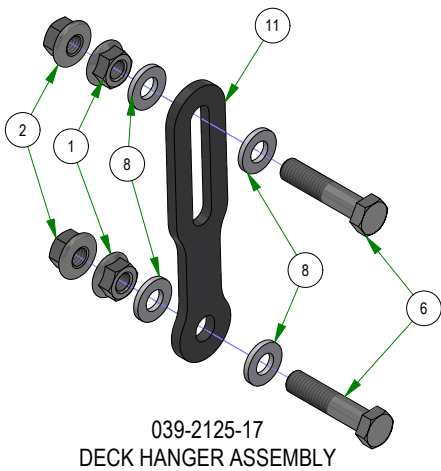

PARTS SECTION: Deck Height Subassemblies

Parts List				Parts List			
ITEM	QTY	PART NUMBER	DESCRIPTION	ITEM	QTY	PART NUMBER	DESCRIPTION
1	2	013-5300-00	1/2-13 HEX SERRATED FLANGE NUT HARD/ZINC	7	1	019-5029-00	3/8 FLAT WASHER USS (1" OD) ZINC
2	2	013-8050-00	1/2-13 NYLON INSERT FLANGE LOCKNUT ZINC	8	4	019-8054-00	.505 ID X 1.000 OD X .125 THICK FLAT WASHER NYLON
3	2	017-9000-00	Two Piece Pillow Block	9	1	026-1101-00	2019 Deck Height Cam
4	1	017-9025-00	Two Piece Pillow Block Strap	10	1	028-0015-00	2019 Outlaw Gen2 Dial Rod
5	1	018-4011-00	3/8-24 Nylon Insert jam locknut	11	1	039-2125-00	Deck Hanger
6	2	018-6037-00	1/2-13 X 2-1/4 HEX CAP SCREW (GR.5) ZINC