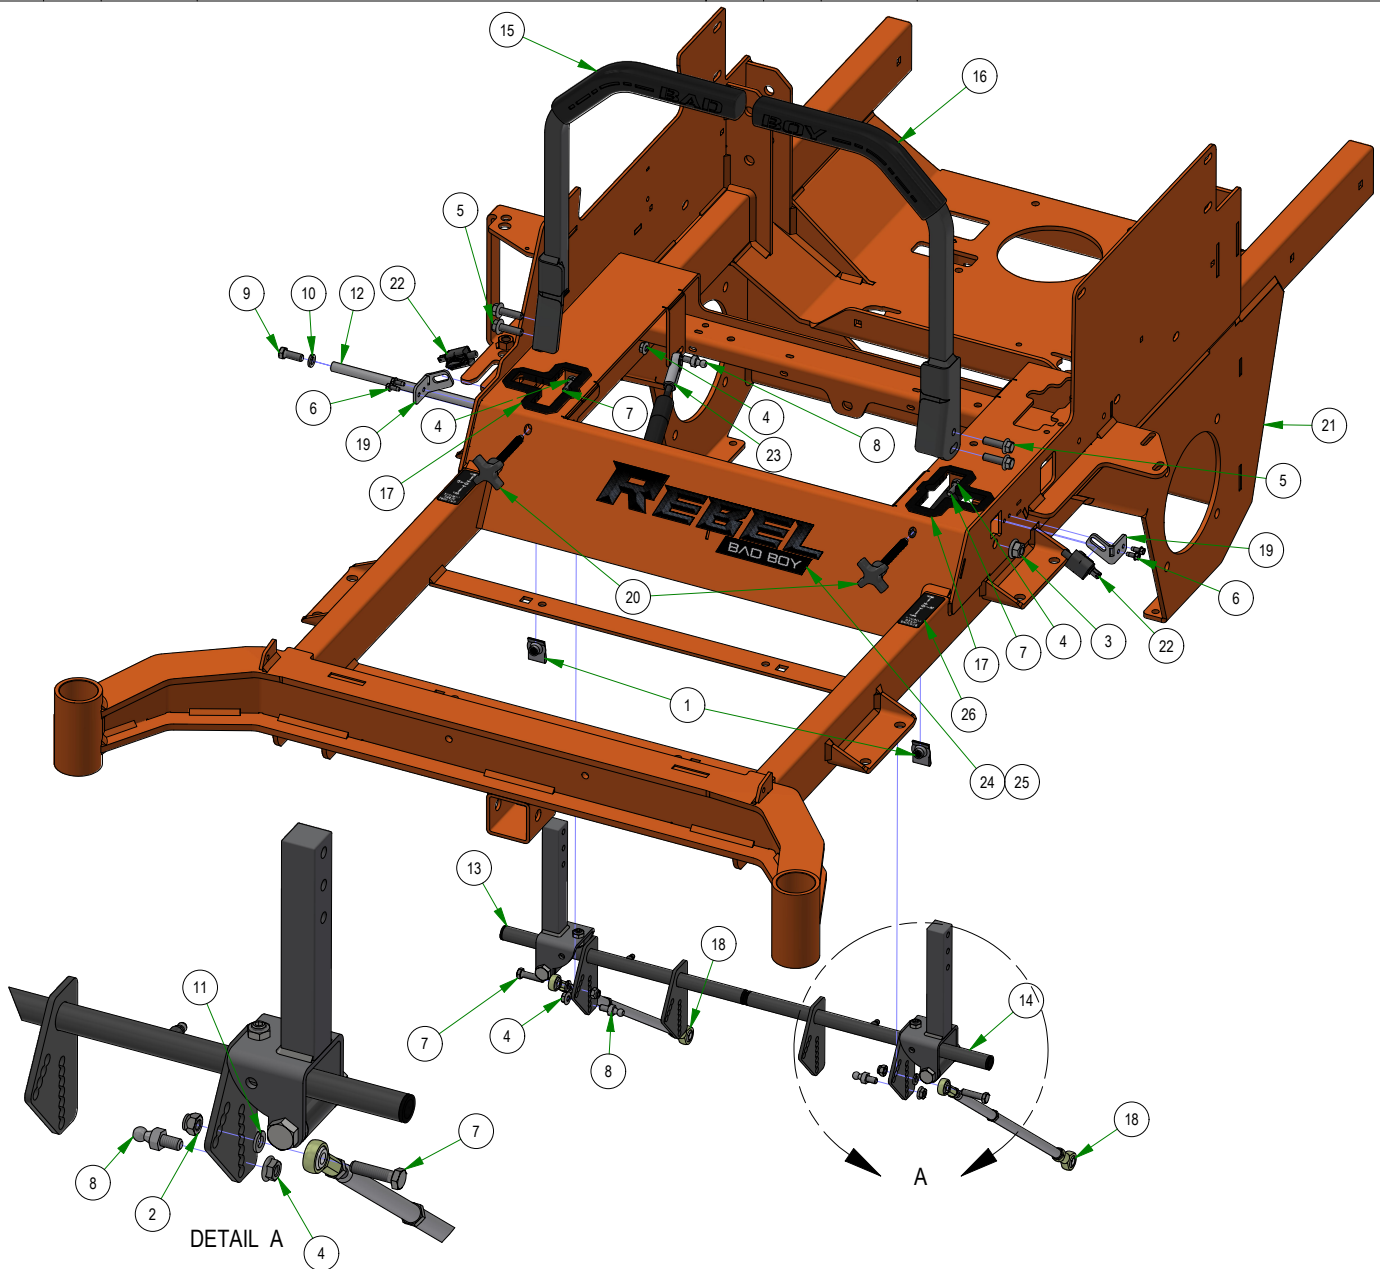

PARTS SECTION: Drive Arms

Parts List				Parts List			
ITEM	QTY	PART NUMBER	DESCRIPTION	ITEM	QTY	PART NUMBER	DESCRIPTION
1	2	013-0021-00	Extruded Nut 3/8"-16 3/4" Hole Center With Patch	14	1	031-0031-24	R Series Square Drive Arm Actuator LH Assembly
2	2	013-8047-00	5/16-18 NYL INS L/N ZC	15	1	031-9070-00	R Series Square Drive Arm RH Assembly
3	1	013-8050-00	1/2-13 NYLON INSERT FLANGE LOCKNUT ZINC	16	1	031-9071-00	R Series Square Drive Arm LH Assembly
4	6	013-9002-00	5/16-18 HEX SERRATED FLANGE NUT HARD/ZINC	17	2	032-0002-00	Snap-in Drive Arm Bushing
5	4	018-0078-00	3/8-16 X 1 1/4 HEX WASHER UNSLOT MACHINE SCREW ZINC GR5	18	2	035-0009-01	2024 Rebel Push Rod Assembly
6	4	018-1080-00	12-24 X 1/2 HEX WASHER UNSLOT F TCS ZINC	19	2	039-2163-00	Push In Arm Safety Switch R Series Bracket
7	4	018-2006-00	5/16-18 X 1-1/4 HEX C/S (GR.5) ZC	20	2	057-5800-00	Speed Limiting Knob 3/8-16X 3"
8	4	018-2050-00	10mm Damper Ball Stud-Steering	21	1	070-2304-00	2023 Rebel Frame - Painted
9	1	018-6049-00	3/8-16 X 1 GR 5 Hex Bolts Zinc	22	2	077-8075-00	Rail Mount Safety Switch
10	1	019-5037-00	3/8 SPLIT LOCKWASHER ZINC	23	2	087-0001-00	Steering Damper
11	2	019-8051-00	5/16 SPLIT LOCKWASHER ZINC	24	1	091-0514-00	Rebel back Plate & Front Decal
12	1	028-0051-00	2019 Steering Actuator Rod	25	1	091-0515-00	Rebel X back Plate & Front Decal
13	1	031-0030-24	R Series Square Drive Arm Actuator RH Assembly	26	1	091-1114-00	2018 LH/RH Steering Control Decal Roll