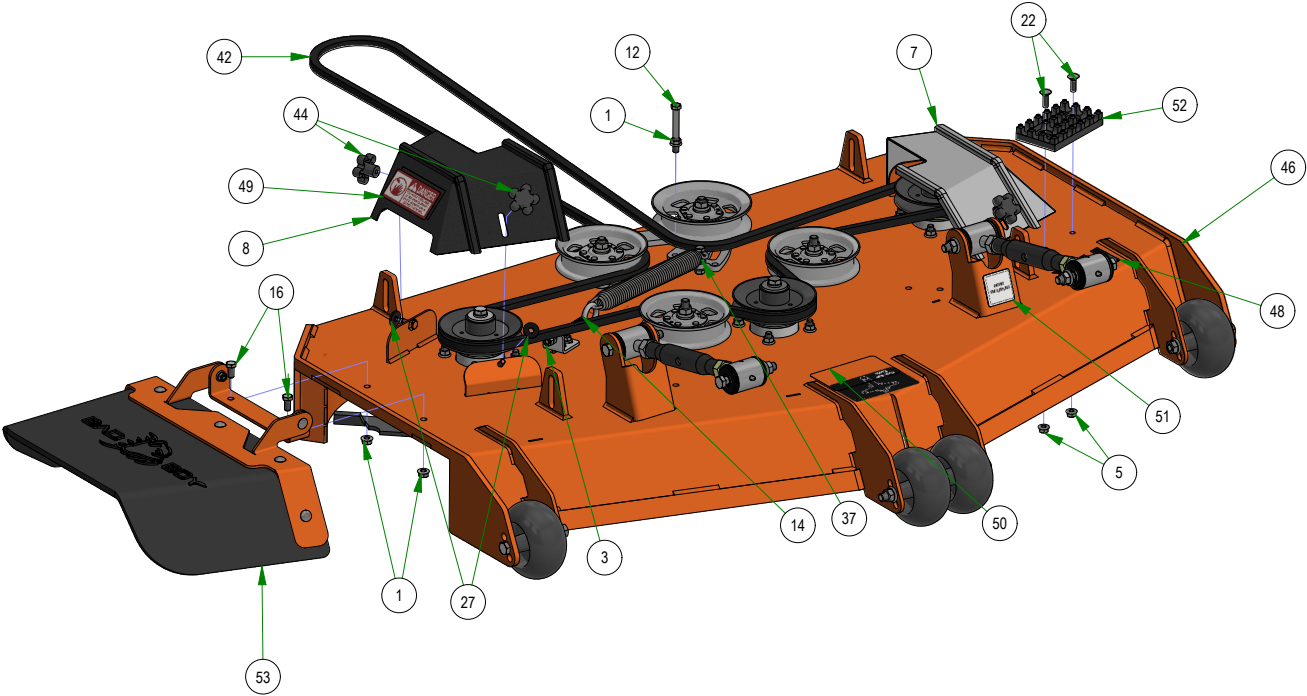

PARTS SECTION: 54" Deck

Parts List				Parts List			
ITEM	QTY	PART NUMBER	DESCRIPTION	ITEM	QTY	PART NUMBER	DESCRIPTION
1	4	013-5201-00	3/8-16 HEX SERRATED FLANGE NUT HARD/ZINC	28	6	022-1001-00	2019 Deck Wheel
2	12	013-5202-00	3/8-16 NYLON INSERT FLANGE LOCKNUT (GR.F) ZINC	29	2	025-5338-00	.502 ID X .750 OD X 1.500 Long Spacer
3	2	013-6014-00	3/8-16 HEX NUT ZINC	30	1	025-5339-00	1 3/4" Pulley Spacer
4	1	013-7021-00	5/8-11 NYLON INSERT LOCKNUT ZINC	31	1	025-7020-00	5/8 SOLID SHAFT COLLAR (W/1 SET SCREW) ZINC
5	9	013-8049-00	5/16-18 NYLON INSERT FLANGE LOCKNUT ZINC	32	1	026-0234-00	61 Bolt in Baffle Deck v2 Stripping Plate
6	12	013-8050-00	1/2-13 NYLON INSERT FLANGE LOCKNUT ZINC	33	1	029-7036-00	REVISED TRIM BUMPER_20180226
7	1	014-5050-00	2019 54" Left Outlaw Gen2 Pulley Cover	34	3	030-0050-00	5/16-24 X 1/4 SOCKET SET SCREW (CUP PT) PLAIN
8	1	014-5051-00	2019 54" Right Outlaw Gen2 Pulley Cover	35	3	033-6006-00	5.25" Deck Spindle Pulley
9	1	018-0046-00	1/2-13 X 8 HEX CAP SCREW GR 5 ZINC	36	3	033-7201-25	5-3/4 Idler Pulley
10	2	018-2007-00	5/16-18 X 1 HEX CAP SCREW (GR.5) ZINC	37	1	034-2030-00	2019 Outlaw Gen2 Deck Spring
11	3	018-2018-00	1/2-13 X 3-1/2 HEX FLANGE BOLT (GR.8) ZINC	38	3	037-4000-00	OUTLAW SPINDLE ASSEMBLY
12	1	018-4700-00	3/8-16 X 3 HEX CAP SCREW (GR.5) ZINC	39	3	038-0001-00	54" Fusion Blade for Avenger/ZT/Mav/Outlaw/Revolt
13	3	018-4703-00	5/16-18 X 1-1/4 CARRIAGE BOLT ZINC	40	1	039-0144-00	2019 Deck Eye Bolt Tab
14	1	018-4707-00	4" 3/8-16 Eye Bolt	41	1	039-6946-18	2019 Rebel Rogue Deck Idler
15	4	018-5019-00	1/2-13 X 4 HEX CAP SCREW (GR.8) ZINC YELLOW	42	1	041-1650-00	B165 Belt-60 54" deck Outlaw
16	2	018-5250-00	3/8-16 X 3/4 HEX CAP SCREW (GR.5) ZINC	43	3	042-6030-00	1/4 X 1 SQ MACHINERY KEY 1018 STL PLN
17	12	018-6012-00	3/8-16 X 1-1/2 HEX CAP SCREW (GR.5) ZINC	44	4	045-6043-00	5/16" Knob
18	3	018-6019-00	1/2-20 X 1-1/2 HEX CAP SCREW (GR.5) ZINC	45	2	048-8000-00	Turnbuckle Assembly (M20-2.5)
19	3	018-6020-00	5/8-18 X 1-1/2 HEX CAP SCREW (GR.8) ZINC YELLOW	46	1	060-5551-19	2019 Sloped 54" Deck
20	1	018-6059-00	5/8-11 X 2-1/2 HEX CAP SCREW (GR.5) ZINC	47	1	084-5004-00	R Series Rubber For Deck
21	4	018-7050-00	1/2-13 X 4-1/2 HEX CAP SCREW (GR.5) ZINC	48	1	091-0504-00	54" Deck Decal
22	2	018-8065-00	5/16-18 X 1 CARRIAGE BOLT (GR.8) ZINC	49	2	091-3012-00	Danger Decal-Spindle/Discharge
23	2	018-8066-00	5/16-18 X 7/8 CARRIAGE BOLT ZINC	50	1	091-4036-00	2019 Rebel & Rogue Deck Belt Route Decal
24	3	019-5007-00	1/2 SPLIT LOCKWASHER (GR.8) ZINC/YELLOW	51	1	091-8001-00	Deck Impact Patent Decal 9591803
25	3	019-5038-00	5/8 USS FLAT WASHER (1-3/4" OD) GR.8 ZINC YELLOW	52	1	099-7000-00	Deck Step Assembly
26	3	019-6020-00	1/2 BELLEVILLE WASHER (1-5/8 OD X .140 THK) ZINC	53	1	210-7000-98	2019 Outlaw Gen2 Chute Assembly
27	4	019-6050-00	.360 ID X .983 OD X .120 THICK FLAT WASHER NYLON BLACK				

PARTS SECTION: 54" Deck