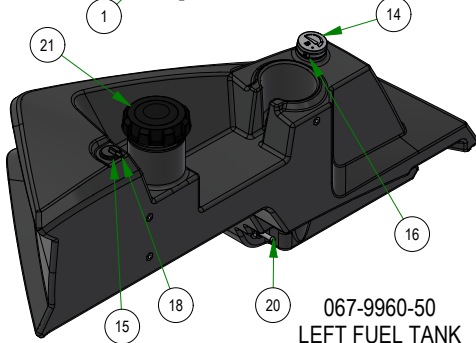

Parts List				Parts List			
ITEM	QTY	PART NUMBER	DESCRIPTION	ITEM	QTY	PART NUMBER	DESCRIPTION
1	4	013-5019-00	10-24 NYLON INSERT LOCKNUT ZINC	18	2	067-6070-00	Rollover Valve
2	4	018-1040-00	Light Plug	20	2	067-9901-00	Fuel Pick-up
3	4	018-5200-00	10-24 X 5/8 BUTTON SOCKET CAP SCREW 18-8 STAINLESS STEEL	21	2	067-9904-00	Fuel Cap
4	1	051-0019-00	5/8 Braided Hose	22	6	072-8068-00	5/16 Fuel Line Clamp
5	1.250 ft	051-8067-00	1/4" Fuel Line Hose	23	6	072-8069-00	1/4 Fuel Hose Clamp
6	1	051-8067-22	1/4" Fuel Line Hose	24	2	072-8078-00	CTB-22 HOSE CLAMP
7	1	051-8067-32	1/4" Fuel Line Hose	25	2	077-2076-00	USB Port
8	6	051-8075-26	5/16" fuel line hose	26	2	077-8076-00	Ignition Switch
9	1	055-2012-00	Universal Throttle Head - 2012	27	2	079-3483-00	2022 Rebel Control Panel
10	1	055-2013-00	Throttle Knob	28	1	083-4013-00	Tachometer
11	1	055-3001-00	Kawasaki \ Kohler Drive By Wire	29	1	083-4015-00	Hour Meter EFI/EVO
12	2	056-8058-00	PTO Switch	30	1	086-1202-01	Relay Block Cover Replacement Kit
13	1	066-5050-00	Hydraulic Tank Cap	31	4	086-1202-19	Relay
14	1	067-4080-00	Fuel Gauge with Grommet	32	2	089-1000-00	Oil Light
15	2	067-6054-00	Roll Over Valve Grommet	33	2	091-4009-22	2022 Rebel/Rogue Control Panel Decal
16	1	067-6056-00	Fuel Gauge Grommet	34	1	216-1002-00	2023 REBEL/ROGUE Tach Ground Wire Assy
17	3	067-6058-00	3 Way Fuel Shut-Off Valve 5/16 x 5/16 x 1/4	19	1	067-8085-00	Expansion Tank Outlaw