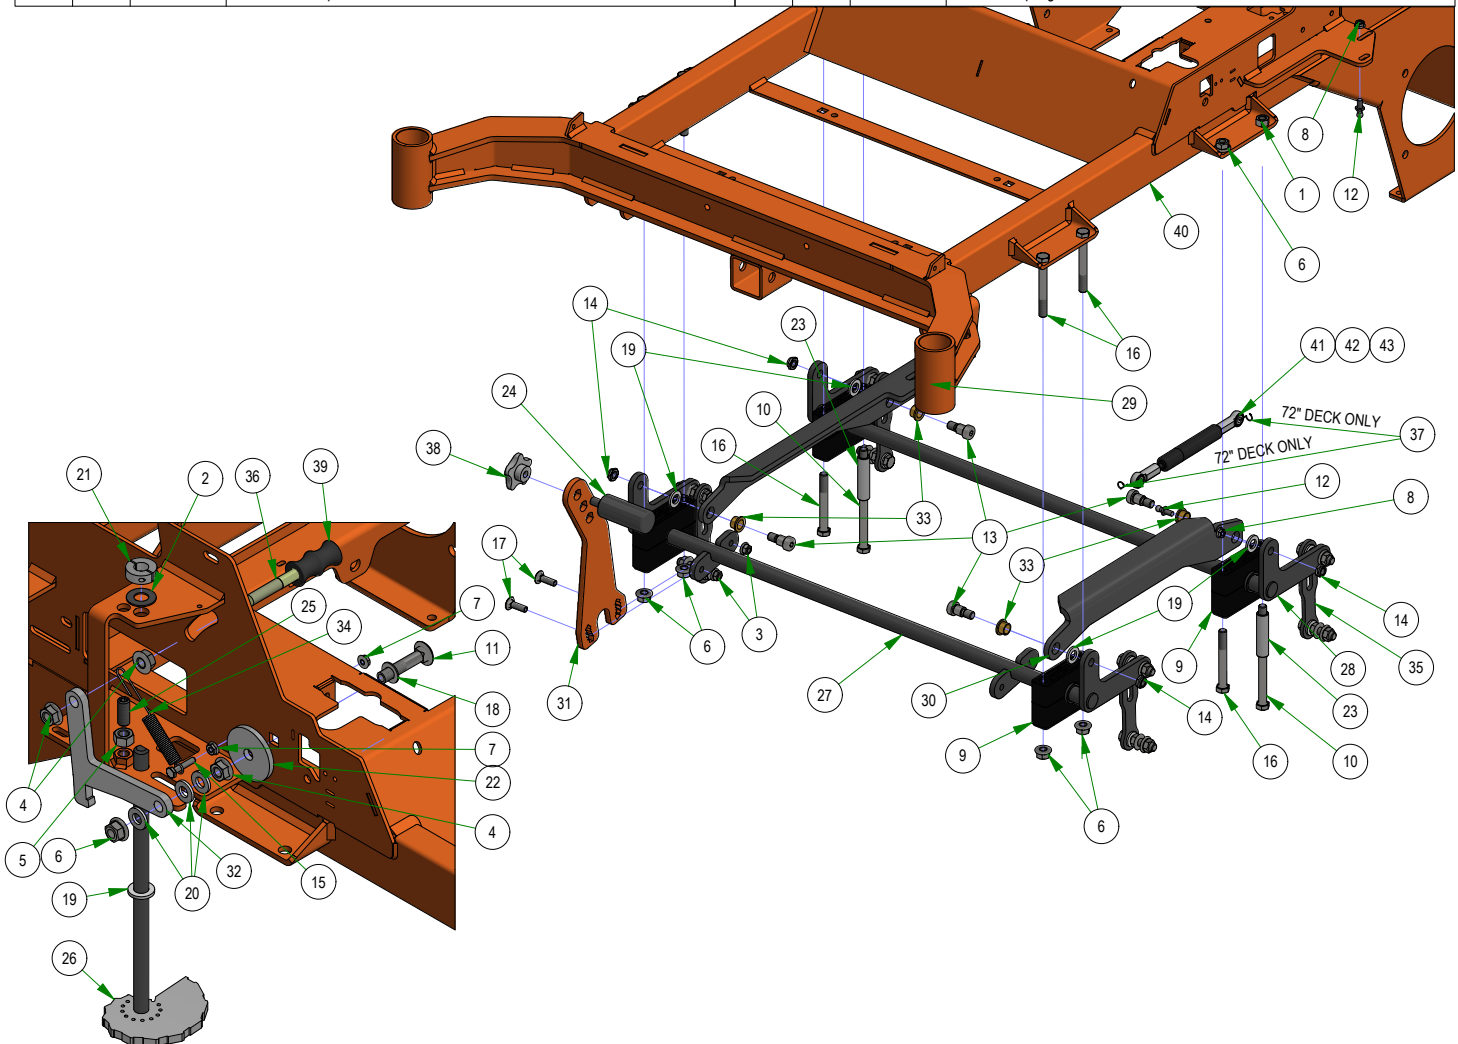

Parts List				Parts List			
ITEM	QTY	PART NUMBER	DESCRIPTION	ITEM	QTY	PART NUMBER	DESCRIPTION
1	2	013-0005-00	1/2-13 HEX 2-WAY REVERSIBLE CENTER LOCKNUT Grade B ZINC	23	2	025-0033-00	2019 Deck Stop Spacer
2	1	013-0080-00	.625 ID x 1.250 OD x .062 THK F/W Nylon	24	1	026-0026-00	Knurled Pedal
3	2	013-5202-00	3/8-16 NYLON INSERT FLANGE LOCKNUT (GR.F) ZINC	25	1	028-0008-00	Dial Rod Plunger
4	3	013-5300-00	1/2-13 HEX SERRATED FLANGE NUT HARD/ZINC	26	1	028-0015-19	2019 Outlaw Gen2 Deck Height Dial Rod Assy
5	1	013-7018-00	1/2-13 HEX NUT ZINC	27	1	028-0026-00	2019 Outlaw Actuator - Front
6	7	013-8050-00	1/2-13 NYLON INSERT FLANGE LOCKNUT ZINC	28	1	028-0027-00	2019 Outlaw Actuator - Rear
7	2	013-9001-00	1/4-20 HEX SERRATED FLANGE NUT HARD/ZINC	29	1	028-6075-22	2019 Actuator Linkage - Right - Black
8	2	013-9002-00	5/16-18 HEX SERRATED FLANGE NUT HARD/ZINC	30	1	028-6076-22	2019 Actuator Linkage - Left - Black
9	4	017-9075-00	Pillow Block Assembly	31	1	031-0003-00	Foot Lift Upright Lever
10	2	018-0004-00	1/2-13 X 7 HEX CAP SCREW (GR.5) ZINC	32	1	031-0125-00	2019 Outlaw Deck Travel Lock
11	1	018-0043-00	2 1/2 x 1/2 Carriage Bolt	33	4	032-5052-00	.627 ID X .753 OD X .500 LGTH X 1.000 FLG OD X .094 FLG THICK FLANGED BEARING OIL-IMPREG BRNZ
12	2	018-2055-00	10mm Damper Ball Stud-XP Linkage	34	1	034-1025-00	Brake Spring
13	4	018-3001-00	5/8 X 5/8 SOCKET SHOULDER BOLT ZINC YELLOW	35	4	039-2125-17	Deck Hanger Assembly
14	4	018-4010-00	1/2-13 NYLON INSERT JAM LOCKNUT ZINC	36	1	044-4000-00	Seat Bracket Pin
15	1	018-4702-00	1/4-20 X 1-1/4 HEX CAP SCREW (GR.5) ZINC	37	2	044-6050-00	Security Ring - PC744
16	6	018-5019-00	1/2-13 X 4 HEX CAP SCREW (GR.8) ZINC YELLOW	38	1	045-6044-00	Foot Pedal Knob 1/2-13
17	2	018-5043-00	3/8-16 X 1-1/4 CARRIAGE BOLT ZINC	39	1	069-4011-00	Travel Lock Rubber Grip
18	1	019-0007-00	.517 SQ WDTX ID X .937 OD X .060 THICK F/W PHOS/OIL	40	1	070-2304-00	2023 Rebel Frame - Painted
19	5	019-6017-00	.635 ID X 1.120 OD X .140 THICK FLAT WASHER NYLON	41	1	087-5400-00	200 lb Gas Spring - 54" Deck outlaw
20	3	019-8054-00	.505 ID X 1.000 OD X .125 THICK FLAT WASHER NYLON	42	1	087-6100-00	250lb Gas Spring - 61" Deck
21	1	025-0002-00	5/8" Split Collar	43	1	087-7200-00	300lb Gas Spring - 72" Deck
22	1	025-0025-00	MZ Deck Idler Spacer