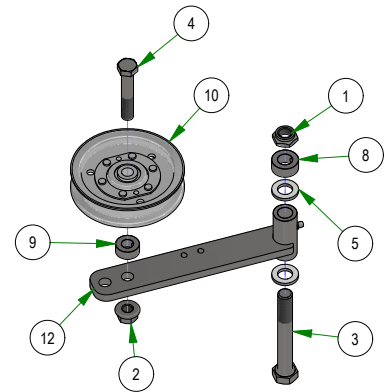

039-6945-RX
REBEL X TRANSAXLE IDLER ASSEMBLY