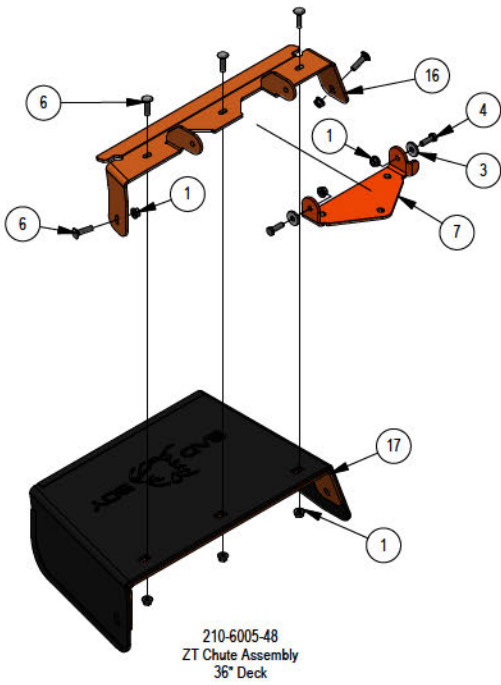

PARTS SECTION:

Parts List				Parts List			
ITEM	QTY	PART NUMBER	DESCRIPTION	ITEM	QTY	PART NUMBER	DESCRIPTION
1	14	013-8049-00	5/16-18 NYLON INSERT FLANGE LOCKNUT ZINC	15	2	039-6945-00	Deck Idler
2	2	013-8050-00	1/2-13 NYLON INSERT FLANGE LOCKNUT ZINC	16	1	039-4870-00	Discharge Upper Chute Bracket
3	4	019-6042-00	.360 ID X .983 OD X .120 THICK FLAT WASHER NYLON	17	1	039-4871-00	Discharge Lower Chute Bracket
4	4	018-2007-00	5/16-18 X 1 HEX CAP SCREW (GR.5) ZINC	18	1	025-5203-00	Spacer 3/4 OD x 1/2 ID x 3/4 Length
5	2	210-6005-00	Rubber Discharge Chute	19	1	033-5000-00	5 3/4" Deck Idler Pulley
6	10	018-4703-00	5/16-18 X 1-1/4 CARRIAGE BOLT ZINC	20	1	033-8050-00	5" Idler Pully
7	2	206-6017-00	Discharge Chute Hanger (deck mounted)	21	1	025-5337-00	SPACER
8	1	037-4000-01	4000 Series Spindle Housing	22	2	024-0001-00	1/4-28 Grease Fitting
9	1	037-4002-00	4000 Series Spindle Spacer	23	2	048-6004-00	2018 Maverick Bushing Sleeve
10	1	037-9050-00	Locking Collar w/ 1/4"-20 Set Screw	24	4	048-6005-00	2018 Maverick Bushing
11	2	037-8002-00	Spindle Dust Cap	25	1	028-0004-03	2022 Isolator Turnbuckle Body
12	1	037-6026-00	Spindle Shaft	26	1	039-4864-00	60" Discharge Chute Upper Hanger
13	4	037-6023-00	Bearing - 6206	27	1	039-4863-00	60" Discharge Lower Bracket
14	2	018-7016-00	1/2-13 x 3 GR5 Hex Bolt Zinc