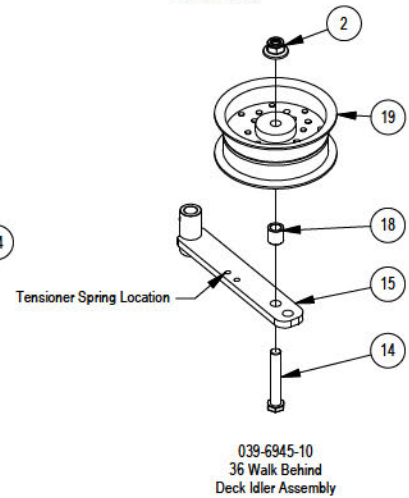

PARTS SECTION:

Parts List				Parts List			
ITEM	QTY	PART NUMBER	DESCRIPTION	ITEM	QTY	PART NUMBER	DESCRIPTION
1	14	013-8049-00	5/16-18 NYLON INSERT FLANGE LOCKNUT ZINC	15	2	039-6945-00	Deck Idler
2	2	013-8050-00	1/2-13 NYLON INSERT FLANGE LOCKNUT ZINC	16	1	039-4870-00	Discharge Upper Chute Bracket
3	4	019-6042-00	.360 ID X .983 OD X .120 THICK FLAT WASHER NYLON	17	1	039-4871-00	Discharge Lower Chute Bracket
4	4	018-2007-00	5/16-18 X 1 HEX CAP SCREW (GR.5) ZINC	18	1	025-5203-00	Spacer 3/4 OD x 1/2 ID x 3/4 Length
5	2	210-6005-00	Rubber Discharge Chute	19	1	033-5000-00	5 3/4" Deck Idler Pulley
6	10	018-4703-00	5/16-18 X 1-1/4 CARRIAGE BOLT ZINC	20	1	033-8050-00	5" Idler Pully
7	2	206-6017-00	Discharge Chute Hanger (deck mounted)	21	1	025-5337-00	SPACER
8	1	037-4000-01	4000 Series Spindle Housing	22	2	024-0001-00	1/4-28 Grease Fitting
9	1	037-4002-00	4000 Series Spindle Spacer	23	2	048-6004-00	2018 Maverick Bushing Sleeve
10	1	037-9050-00	Locking Collar w/ 1/4"-20 Set Screw	24	4	048-6005-00	2018 Maverick Bushing
11	2	037-8002-00	Spindle Dust Cap	25	1	028-0004-03	2022 Isolator Turnbuckle Body
12	1	037-6026-00	Spindle Shaft	26	1	039-4864-00	60" Discharge Chute Upper Hanger
13	4	037-6023-00	Bearing - 6206	27	1	039-4863-00	60" Discharge Lower Bracket
14	2	018-7016-00	1/2-13 x 3 GR5 Hex Bolt Zinc