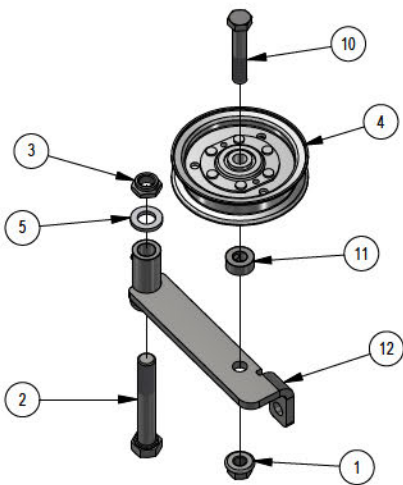

PARTS SECTION: PODIUM SUB ASSEMBLIES

Parts List				Parts List			
ITEM	QTY	PART NUMBER	DESCRIPTION	ITEM	QTY	PART NUMBER	DESCRIPTION
1	4	031-0032-00	2019 Drive Arm Bushing	7	2	013-0016-00	3/8" Left-Handed Fine Threaded Jam Nut
2	2	069-2014-00	2019 Stand On Control Grip	8	2	048-3000-00	Spherical Rod End - Outlaw
3	2	024-6034-00	1/4 DRIVE-TYPE STRAIGHT GREASE FITTING ZINC YELLOW)	9	2	013-6051-00	3/8-24 Hex Nut Zinc
4	1	031-0042-01	2020 Walk-Behind Control Lever Weldment - Left	10	1	035-0002-00	Walk Speed Control Rod
5	1	031-0043-01	2020 Walk-Behind Control Lever Weldment - Right	11	1	035-0007-00	2020 Walk Behind Push Rod (Rod Only)
6	1	046-0001-00	Yoke Left Hand Thread	12	1	048-3001-00	Swivel Heim left handed thread

035-0002-98
Walk Speed Control Linkage

031-0042-00
2020 Walk-Behind Control Lever Assembly - Left

035-0007-98
2020 Walk Behind Push Rod Assembly

031-0043-00
2020 Walk-Behind Control Lever Assembly - Right

PARTS SECTION: FRAME SUB ASSEMBLIES

Parts List				Parts List			
ITEM	QTY	PART NUMBER	DESCRIPTION	ITEM	QTY	PART NUMBER	DESCRIPTION
1	1	013-8050-00	1/2-13 NYLON INSERT FLANGE LOCKNUT ZINC	10	1	018-6036-00	1/2-13 X 2-3/4 HEX CAP SCREW (GR.5) ZINC
2	1	018-5311-00	5/8-11 X 4 HEX CAP SCREW (GR.8) ZINC YELLOW	11	1	025-7036-00	1/2 SOLID SHAFT COLLAR (W/1 SET SCREW) ZINC
3	1	013-5301-00	5/8-11 NYLON INSERT JAM LOCKNUT ZINC	12	1	039-5944-00	Pump Idler Bracket
4	1	033-6001-00	4 3/4" Idler Pulley	13	1	067-8090-00	350ml Expansion Tank
5	2	019-6017-00	.635 ID X 1.120 OD X .140 THICK FLAT WASHER NYLON	14	1	066-5050-00	Hydraulic Tank Cap
6	8	086-1202-19	Relay	15	1	072-8065-00	3/8" Hose Clamp
7	2	013-0054-00	1/4-20 Cage Nut	16	1	072-8066-00	1/2 Hose Clamp
8	1.250 ft	051-8067-00	1/4" Fuel Line Hose	17	0.830 ft	051-8063-00	3/8" Clear Hose
9	2	072-8069-00	1/4 Fuel Hose Clamp	18	1	086-0008-20	2020 Electric Start Walk Behind Harness