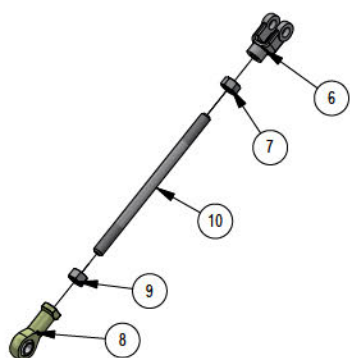

PARTS SECTION: PODIUM SUB ASSEMBLIES

Parts List				Parts List			
ITEM	QTY	PART NUMBER	DESCRIPTION	ITEM	QTY	PART NUMBER	DESCRIPTION
1	4	031-0032-00	2019 Drive Arm Bushing	7	2	013-0016-00	3/8" Left-Handed Fine Threaded Jam Nut
2	2	069-2014-00	2019 Stand On Control Grip	8	2	048-3000-00	Spherical Rod End - Outlaw
3	2	024-6034-00	1/4 DRIVE-TYPE STRAIGHT GREASE FITTING ZINC YELLOW)	9	2	013-6051-00	3/8-24 Hex Nut Zinc
4	1	031-0042-01	2020 Walk-Behind Control Lever Weldment - Left	10	1	035-0002-00	Walk Speed Control Rod
5	1	031-0043-01	2020 Walk-Behind Control Lever Weldment - Right	11	1	035-0007-00	2020 Walk Behind Push Rod (Rod Only)
6	1	046-0001-00	Yoke Left Hand Thread	12	1	048-3001-00	Swivel Heim left handed thread

035-0002-98
Walk Speed Control Linkage