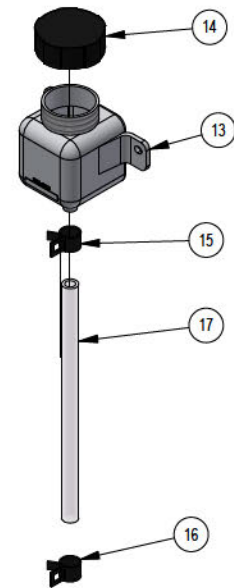

067-8090-04
Walk Behind Hydro Tank Assembly