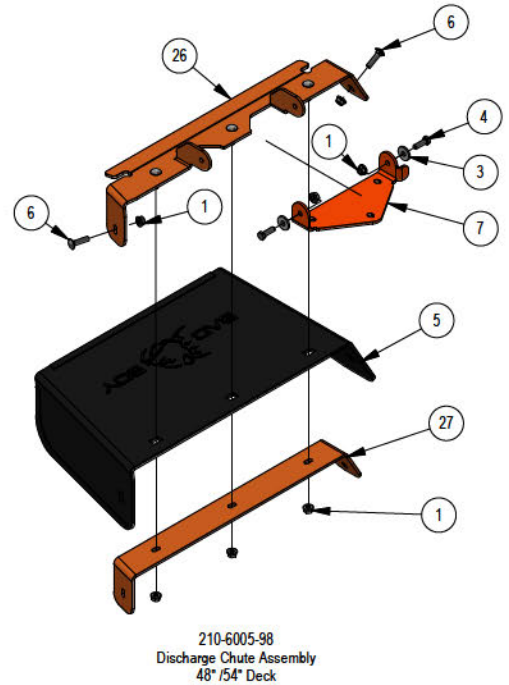

PARTS SECTION:

Parts List				Parts List			
ITEM	QTY	PART NUMBER	DESCRIPTION	ITEM	QTY	PART NUMBER	DESCRIPTION
1	14	013-8049-00	5/16-18 NYLON INSERT FLANGE LOCKNUT ZINC	15	2	039-6945-00	Deck Idler
2	2	013-8050-00	1/2-13 NYLON INSERT FLANGE LOCKNUT ZINC	16	1	039-4870-00	Discharge Upper Chute Bracket
3	4	019-6042-00	.360 ID X .983 OD X .120 THICK FLAT WASHER NYLON	17	1	039-4871-00	Discharge Lower Chute Bracket
4	4	018-2007-00	5/16-18 X 1 HEX CAP SCREW (GR.5) ZINC	18	1	025-5203-00	Spacer 3/4 OD x 1/2 ID x 3/4 Length
5	2	210-6005-00	Rubber Discharge Chute	19	1	033-5000-00	5 3/4" Deck Idler Pulley
6	10	018-4703-00	5/16-18 X 1-1/4 CARRIAGE BOLT ZINC	20	1	033-8050-00	5" Idler Pully
7	2	206-6017-00	Discharge Chute Hanger (deck mounted)	21	1	025-5337-00	SPACER
8	1	037-4000-01	4000 Series Spindle Housing	22	2	024-0001-00	1/4-28 Grease Fitting
9	1	037-4002-00	4000 Series Spindle Spacer	23	2	048-6004-00	2018 Maverick Bushing Sleeve
10	1	037-9050-00	Locking Collar w/ 1/4"-20 Set Screw	24	4	048-6005-00	2018 Maverick Bushing
11	2	037-8002-00	Spindle Dust Cap	25	1	028-0004-03	2022 Isolator Turnbuckle Body
12	1	037-6026-00	Spindle Shaft	26	1	039-4864-00	60" Discharge Chute Upper Hanger
13	4	037-6023-00	Bearing - 6206	27	1	039-4863-00	60" Discharge Lower Bracket
14	2	018-7016-00	1/2-13 x 3 GR5 Hex Bolt Zinc