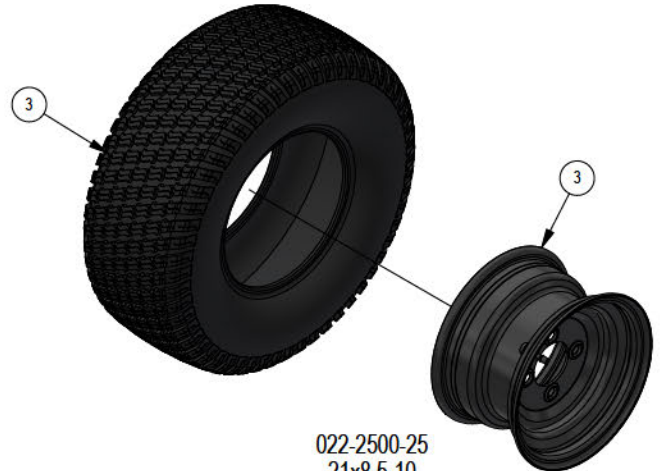

022-2500-25
21x8.5-10
Turf Tire/Black Wheel
48" / 54" Deck