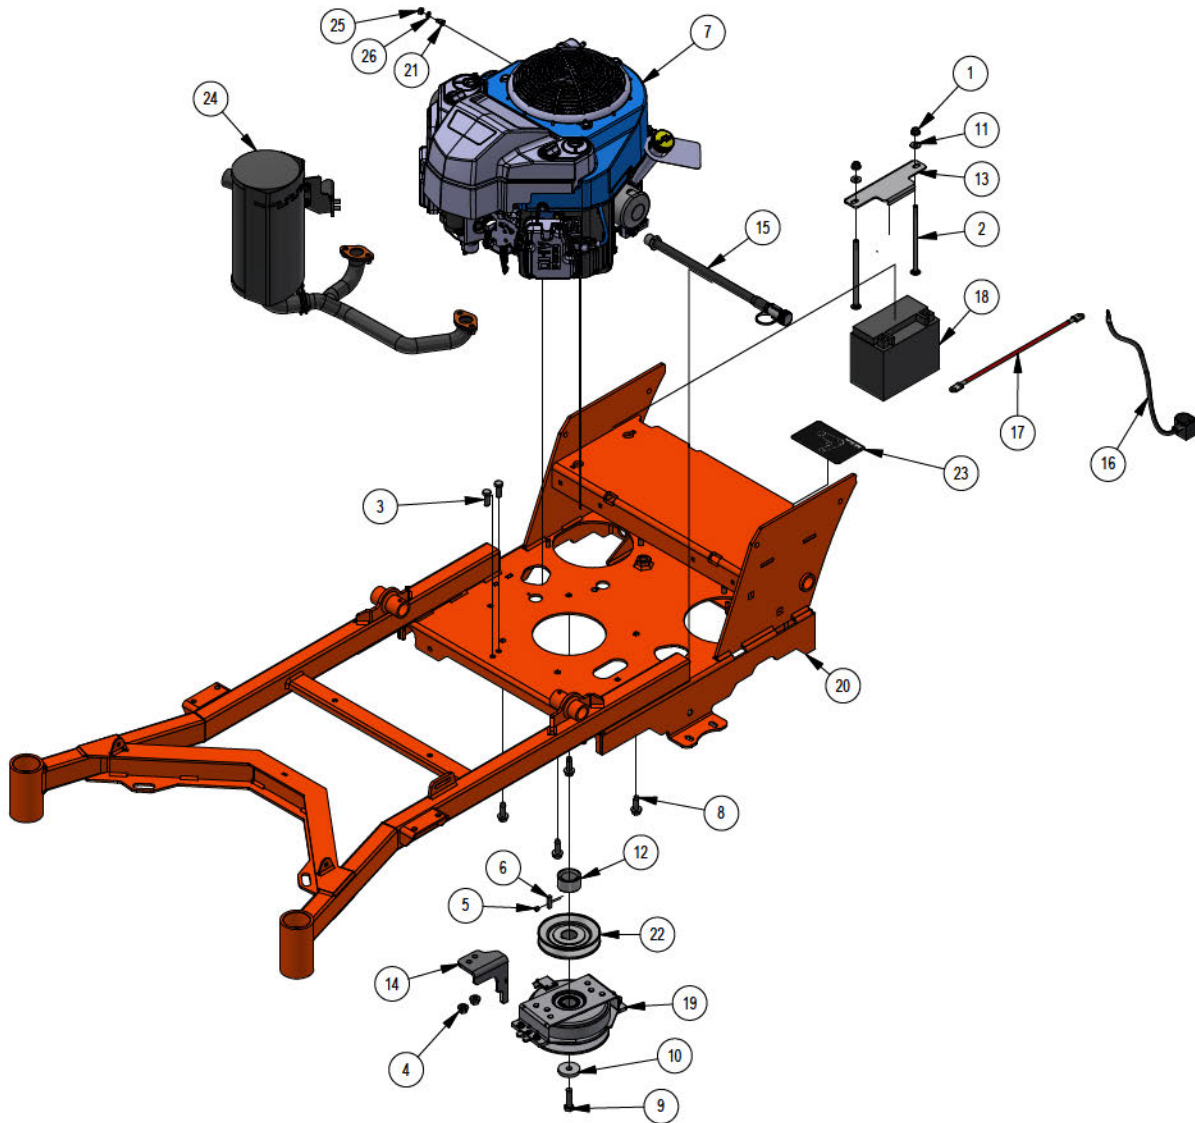

PARTS SECTION: ENGINE

Parts List				Parts List			
ITEM	QTY	PART NUMBER	DESCRIPTION	ITEM	QTY	PART NUMBER	DESCRIPTION
1	2	013-8049-00	5/16-18 NYLON INSERT FLANGE LOCKNUT ZINC	14	1	039-0246-00	wamer mgn clutch bracket v23
2	2	018-0056-00	5/16-18 X 6 CARRIAGE BOLT (GR.5) ZINC	15	1	051-5404-00	Kawasaki Oil Drain
3	2	018-6049-00	3/8-16 X 1 GR 5 Hex Bolts Zinc	16	1	064-0030-00	24 inch Black Cable - MZ/ZT
4	2	013-5202-00	3/8-16 NYLON INSERT FLANGE LOCKNUT (GR.F) ZINC	17	1	064-5301-00	12 in red battery cable
5	1	030-0050-00	5/16-24 X 1/4 SOCKET SET SCREW (CUP PT) PLAIN	18	1	068-8051-00	Interstate FAYTX14 Battery
6	1	042-6030-00	1/4 X 1 SQ MACHINERY KEY 1018 STL PLN	19	1	070-0056-00	Clutch
7	1	015-0087-00	Kawasaki 18.5HP FS600 Electric Start	20	1	070-5102-00	2023 Walk Frame
8	4	018-1075-00	3/8-16 X 1-1/8 HEX WASHER UNSLOT SERRATED (TRI-LOB) TRS ZINC YELLOW	21	1	216-1053-00	Terminal 90 degree 6mm Spade
9	1	018-5450-21	7/16-20 X 1-1/2 HEX CAP SCREW (GR.8) w/ Patch	22	1	033-5034-00	4 3/4" Motor Pulley
10	1	019-0010-00	CLUTCH WASHER	23	1	091-0418-00	2017 Walk Behind 36" Deck Belt Route
11	2	019-7040-00	1/4 USS FLAT WASHER (3/4 OD) ZINC	24	1	015-0543-00	Exhaust Assembly
12	1	025-5032-00	1.130 x 1.75 x 1 Spacer, Countersunk, Zinc	25	1	216-1054-00	1/4-20 Hex Nut
13	1	026-0098-00	Battery Hold Down Plate - Revolt	26	1	019-4008-00	1/4 SPLIT LOCKWASHER ZINC