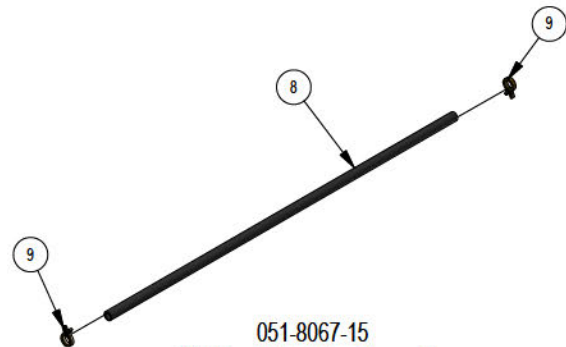

051-8067-15
15" Revolt Fuel Line Assembly