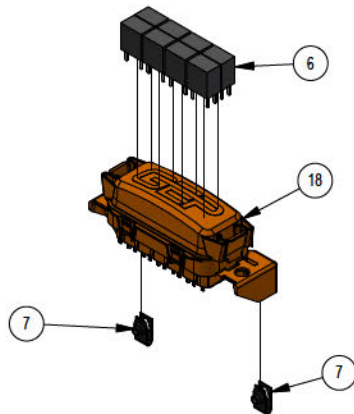

086-0008-20
2020 Electric Start Walk Behind Harness