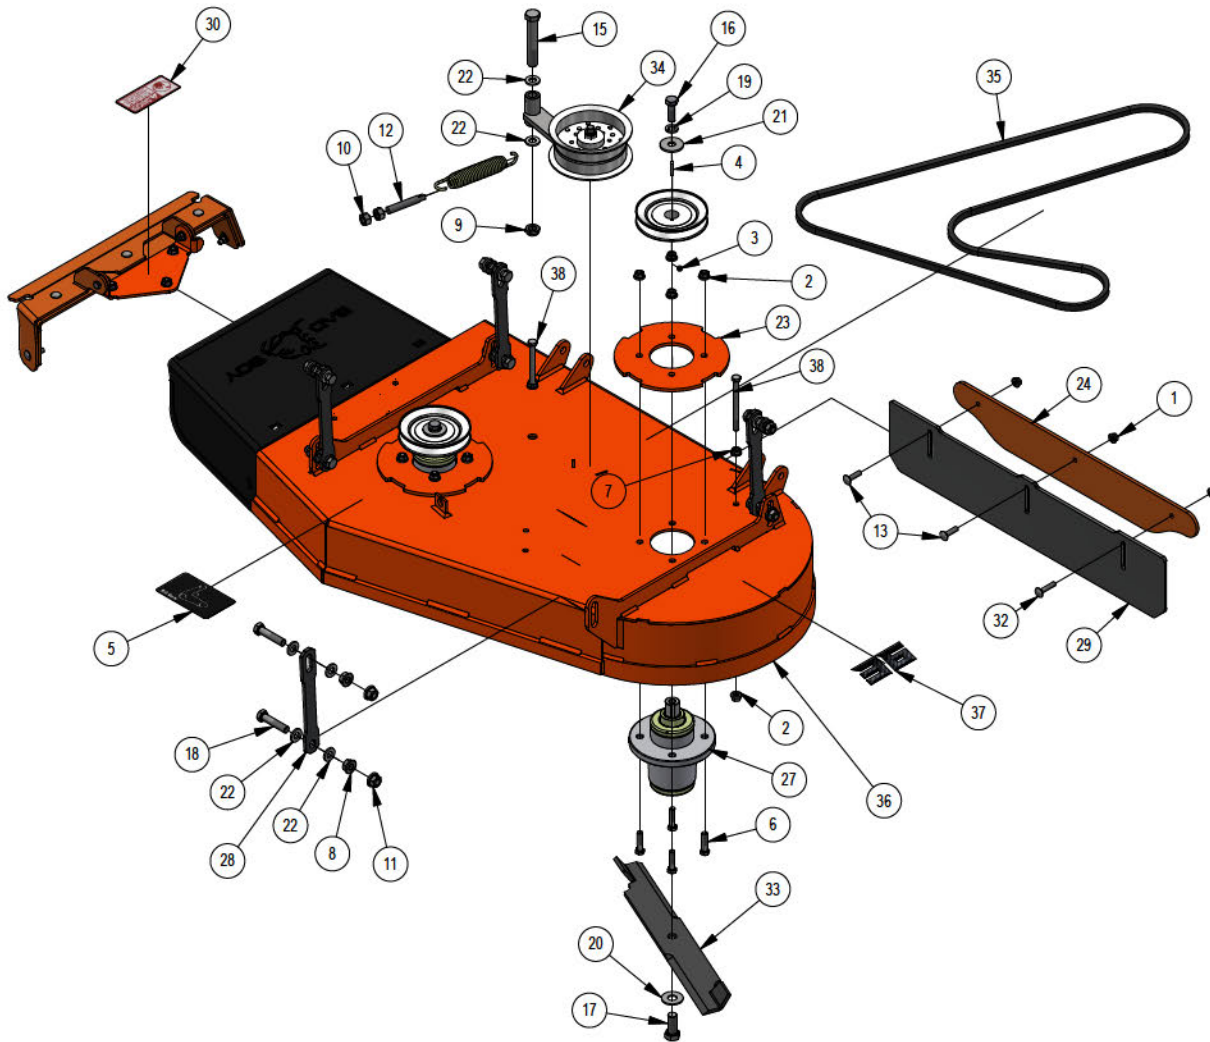

Parts List				Parts List			
ITEM	QTY	PART NUMBER	DESCRIPTION	ITEM	QTY	PART NUMBER	DESCRIPTION
1	3	013-8049-00	5/16-18 NYLON INSERT FLANGE LOCKNUT ZINC	20	2	019-5038-00	5/8 USS FLAT WASHER (1-3/4" OD) GR.8 ZINC YELLOW
2	15	013-5202-00	3/8-16 NYLON INSERT FLANGE LOCKNUT (GR.F) ZINC	21	3	019-6020-00	1/2 BELLEVILLE WASHER (1-5/8 OD X .140 THK) ZINC
3	2	030-0050-00	5/16-24 X 1/4 SOCKET SET SCREW (CUP PT) PLAIN	22	18	019-8054-00	.505 ID X 1.000 OD X .125 THICK FLAT WASHER NYLON
4	2	042-6030-00	1/4 X 1 SQ MACHINERY KEY 1018 STL PLN	23	2	026-0025-00	Deck Spindle Support Plate
5	1	091-0418-00	2017 Walk Behind 36" Deck Belt Route	24	1	026-0307-00	Striping Kit Plate
6	8	018-6012-00	3/8-16 X 1-1/2 HEX CAP SCREW (GR.5) ZINC	25	2	033-6003-00	5" Spindle Deck Pulley
7	6	013-5201-00	3/8-16 HEX SERRATED FLANGE NUT HARD/ZINC	26	1	034-2020-00	Deck Idler Spring
8	8	013-5300-00	1/2-13 HEX SERRATED FLANGE NUT HARD/ZINC	27	2	037-4000-00	OUTLAW SPINDLE ASSEMBLY
9	1	013-5301-00	5/8-11 NYLON INSERT JAM LOCKNUT ZINC	28	4	039-0226-00	23WB Deck Hanger
10	2	013-7018-00	1/2-13 HEX NUT ZINC	29	1	084-5005-00	2023 MZ Stripping Kit Rubber
11	8	013-8050-00	1/2-13 NYLON INSERT FLANGE LOCKNUT ZINC	30	1	091-3012-00	Danger Decal-Spindle/Discharge
12	1	018-2004-50	All Thread	31	1	210-6005-48	ZT Chute Assembly
13	2	018-4703-00	5/16-18 X 1-1/4 CARRIAGE BOLT ZINC	32	1	018-5020-00	5/16-18 X 1-1/2 CARRIAGE BOLT ZINC
14	3	018-5250-00	3/8-16 X 3/4 HEX CAP SCREW (GR.5) ZINC	33	2	038-0001-00	54" Fusion Blade for Avenger/ZT/Mav/Outlaw/Revolt
15	1	018-5311-00	5/8-11 X 4 HEX CAP SCREW (GR.8) ZINC YELLOW	34	1	039-6945-10	Deck Idler Assembly 36" Walk Behind
16	3	018-6019-00	1/2"-20 x 1 1/2 - Grade 5 Fine Thread Bolt	35	1	041-8054-00	2020 Walk-Behind 36 Deck Belt
17	2	018-6020-00	5/8-18 X 1-1/2 HEX CAP SCREW (GR.8) ZINC YELLOW	36	1	060-2317-00	Walkv3 36 Deck-2023
18	8	018-6037-00	1/2-13 X 2-1/4 HEX CAP SCREW (GR.5) ZINC	37	1	091-0501-00	36" Deck Decal
19	3	019-5007-00	1/2 SPLIT LOCKWASHER (GR.8) ZINC/YELLOW	38	2	018-2005-00	3/8-16 X 4-1/4 HEX CAP SCREW (GR.5) ZINC