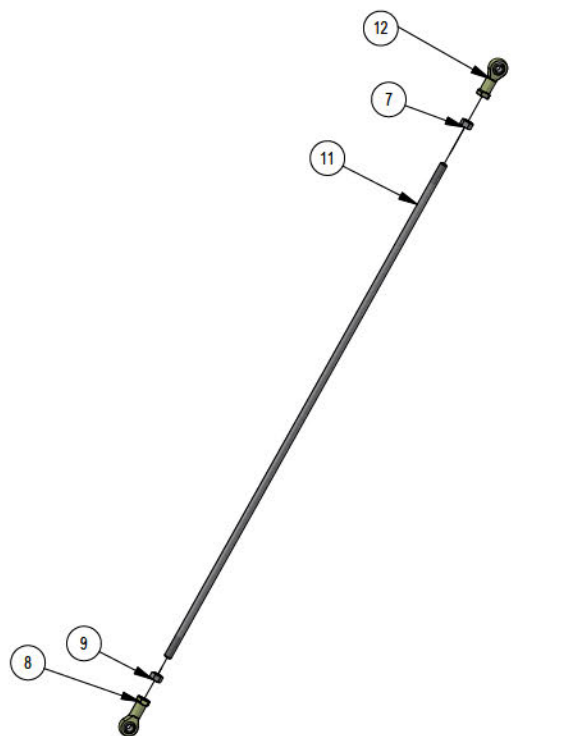

035-0007-98
2020 Walk Behind Push Rod Assembly