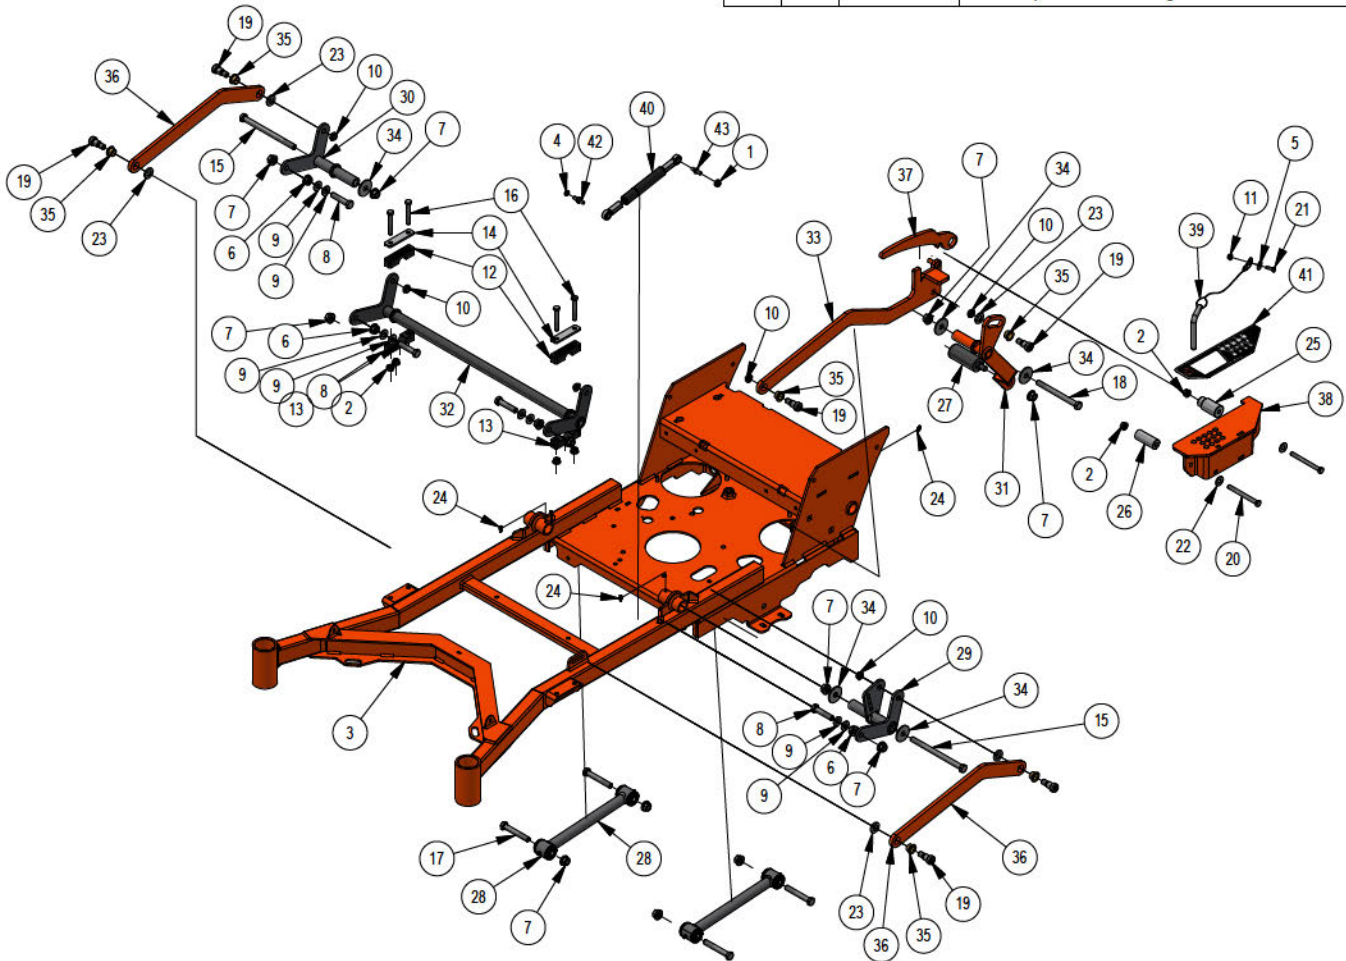

Parts List				Parts List			
ITEM	QTY	PART NUMBER	DESCRIPTION	ITEM	QTY	PART NUMBER	DESCRIPTION
1	1	013-8049-00	5/16-18 NYLON INSERT FLANGE LOCKNUT ZINC	23	6	019-6017-00	.635 ID X 1.120 OD X .140 THICK FLAT WASHER NYLON
2	6	013-5202-00	3/8-16 NYLON INSERT FLANGE LOCKNUT (GR.F) ZINC	24	3	024-3050-00	1/4 DRIVE-TYPE STRAIGHT GREASE FITTING (NO BALL) ZINC YELLOW
3	1	070-5102-00	2023 Walk Frame	25	1	025-0081-00	Stand On Spacer 2.5" With shoulder
4	1	013-9005-00	5/16-18 NYLON INSERT JAM LOCKNUT ZINC	26	1	025-5343-00	Stand On Spacer 2.5"
5	1	019-8044-00	5/16 USS FLAT WASHER (7/8 OD) ZINC	27	1	026-0026-00	Knurled Pedal
6	4	013-5300-00	1/2-13 HEX SERRATED FLANGE NUT HARD/ZINC	28	2	028-0004-22	Hybrid Tumbuckle/Deck Locator
7	12	013-8050-00	1/2-13 NYLON INSERT FLANGE LOCKNUT ZINC	29	1	028-0091-00	23WB Right Rear Actuator
8	4	018-6037-00	1/2-13 X 2-1/4 HEX CAP SCREW (GR.5) ZINC	30	1	028-0092-00	23WB Left Rear Actuator
9	8	019-8054-00	.505 ID X 1.000 OD X .125 THICK FLAT WASHER NYLON	31	1	028-0095-00	23WB Foot Pivot weldment
10	6	018-4010-00	1/2-13 NYLON INSERT JAM LOCKNUT ZINC	32	1	028-0098-00	23WB Actuator bar
11	1	013-2050-00	1/4-20 NYL INSERT FLANGE LOCKNUT ZINC	33	1	031-0059-00	23WB Deck Height Lever weldment
12	2	017-9077-00	Pillow Block MZ	34	6	032-4051-00	.520 ID X 1.750 OD X .120 THICK FLAT WASHER ZINC
13	2	017-9078-00	Pillow Block MZ female	35	6	032-5052-00	.627 ID X .753 OD X .500 LGTH X 1.000 FLG OD X .094 FLG THICK FLANGED BEARING OIL-IMPREG BRNZ
14	2	017-9079-00	Pillow Block Strap	36	2	039-0227-00	23WB Actuator link V
15	2	018-0004-00	1/2-13 X 7 HEX CAP SCREW (GR.5) ZINC	37	1	039-0229-00	23WB Deck Lever Lock V2
16	4	018-0028-00	3/8-16 X 2-1/2 HEX CAP SCREW (GR.5) ZINC	38	1	039-0233-00	23WB deck height indicator weldment V3 4.27
17	4	018-0050-00	1/2-13 X 3-1/4 HEX CAP SCREW (GR.5) ZINC	39	1	040-4004-00	2023 stand on Height Adj Pin
18	1	018-1090-00	1/2-13 X 5 1/2 HEX CAP SCREW (GR.5) ZINC	40	1	087-5400-00	200 lb Gas Spring- 54" Deck outlaw
19	6	018-3001-00	5/8 X 5/8 SOCKET SHOULDER BOLT ZINC YELLOW	41	1	091-9002-00	2023 WB Deck Height Decal
20	2	018-7055-00	3/8-16 X 4 HEX CAP SCREW (GR.5) ZINC	42	1	018-2050-00	10mm Damper Ball Stud-Steering
21	1	018-8052-00	1/4-20 X 3/4 HEX CAP SCREW (GR.5) ZINC	43	1	018-2055-00	10mm Damper Ball Stud-XP Linkage
22	2	019-5029-00	3/8 FLAT WASHER USS (1" OD) ZINC