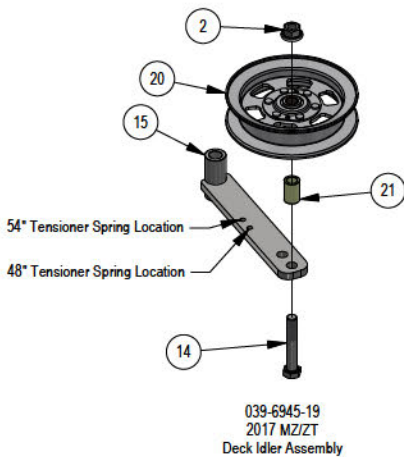

PARTS SECTION:

Parts List				Parts List			
ITEM	QTY	PART NUMBER	DESCRIPTION	ITEM	QTY	PART NUMBER	DESCRIPTION
1	14	013-8049-00	5/16-18 NYLON INSERT FLANGE LOCKNUT ZINC	15	2	039-6945-00	Deck Idler
2	2	013-8050-00	1/2-13 NYLON INSERT FLANGE LOCKNUT ZINC	16	1	039-4870-00	Discharge Upper Chute Bracket
3	4	019-6042-00	.360 ID X .983 OD X .120 THICK FLAT WASHER NYLON	17	1	039-4871-00	Discharge Lower Chute Bracket
4	4	018-2007-00	5/16-18 X 1 HEX CAP SCREW (GR.5) ZINC	18	1	025-5203-00	Spacer 3/4 OD x 1/2 ID x 3/4 Length
5	2	210-6005-00	Rubber Discharge Chute	19	1	033-5000-00	5 3/4" Deck Idler Pulley
6	10	018-4703-00	5/16-18 X 1-1/4 CARRIAGE BOLT ZINC	20	1	033-8050-00	5" Idler Pully
7	2	206-6017-00	Discharge Chute Hanger (deck mounted)	21	1	025-5337-00	SPACER
8	1	037-4000-01	4000 Series Spindle Housing	22	2	024-0001-00	1/4-28 Grease Fitting
9	1	037-4002-00	4000 Series Spindle Spacer	23	2	048-6004-00	2018 Maverick Bushing Sleeve
10	1	037-9050-00	Locking Collar w/ 1/4"-20 Set Screw	24	4	048-6005-00	2018 Maverick Bushing
11	2	037-8002-00	Spindle Dust Cap	25	1	028-0004-03	2022 Isolator Turnbuckle Body
12	1	037-6026-00	Spindle Shaft	26	1	039-4864-00	60" Discharge Chute Upper Hanger
13	4	037-6023-00	Bearing - 6206	27	1	039-4863-00	60" Discharge Lower Bracket
14	2	018-7016-00	1/2-13 x 3 GR5 Hex Bolt Zinc