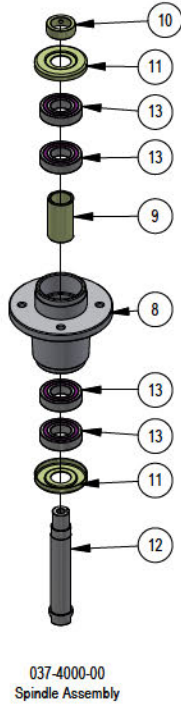

PARTS SECTION:

Parts List				Parts List			
ITEM	QTY	PART NUMBER	DESCRIPTION	ITEM	QTY	PART NUMBER	DESCRIPTION
1	14	013-8049-00	5/16-18 NYLON INSERT FLANGE LOCKNUT ZINC	15	2	039-6945-00	Deck Idler
2	2	013-8050-00	1/2-13 NYLON INSERT FLANGE LOCKNUT ZINC	16	1	039-4870-00	Discharge Upper Chute Bracket
3	4	019-6042-00	.360 ID X .983 OD X .120 THICK FLAT WASHER NYLON	17	1	039-4871-00	Discharge Lower Chute Bracket
4	4	018-2007-00	5/16-18 X 1 HEX CAP SCREW (GR.5) ZINC	18	1	025-5203-00	Spacer 3/4 OD x 1/2 ID x 3/4 Length
5	2	210-6005-00	Rubber Discharge Chute	19	1	033-5000-00	5 3/4" Deck Idler Pulley
6	10	018-4703-00	5/16-18 X 1-1/4 CARRIAGE BOLT ZINC	20	1	033-8050-00	5" Idler Pully
7	2	206-6017-00	Discharge Chute Hanger (deck mounted)	21	1	025-5337-00	SPACER
8	1	037-4000-01	4000 Series Spindle Housing	22	2	024-0001-00	1/4-28 Grease Fitting
9	1	037-4002-00	4000 Series Spindle Spacer	23	2	048-6004-00	2018 Maverick Bushing Sleeve
10	1	037-9050-00	Locking Collar w/ 1/4"-20 Set Screw	24	4	048-6005-00	2018 Maverick Bushing
11	2	037-8002-00	Spindle Dust Cap	25	1	028-0004-03	2022 Isolator Turnbuckle Body
12	1	037-6026-00	Spindle Shaft	26	1	039-4864-00	60" Discharge Chute Upper Hanger
13	4	037-6023-00	Bearing - 6206	27	1	039-4863-00	60" Discharge Lower Bracket
14	2	018-7016-00	1/2-13 x 3 GR5 Hex Bolt Zinc