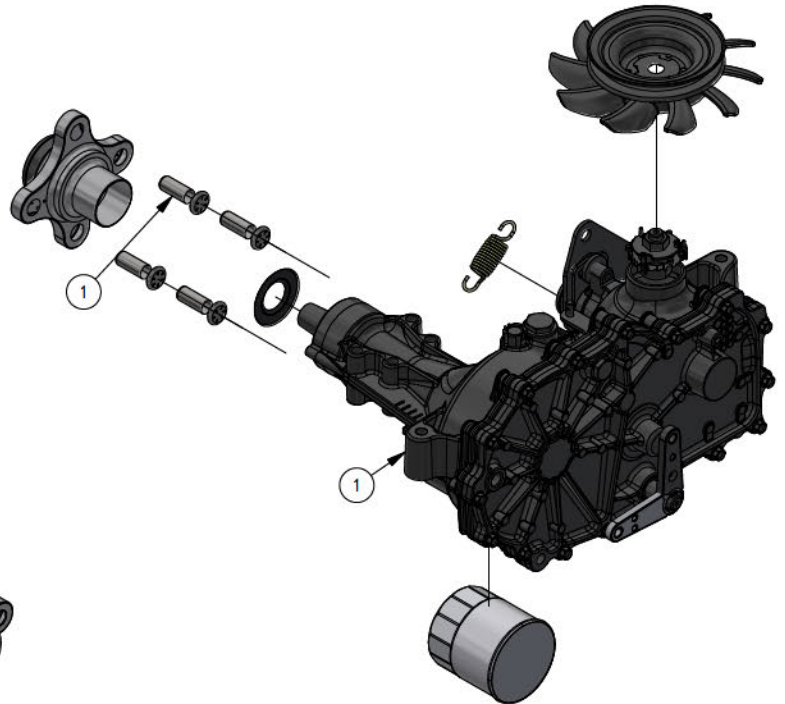

050-0004-02
Walk Behind Transaxle Right 3100