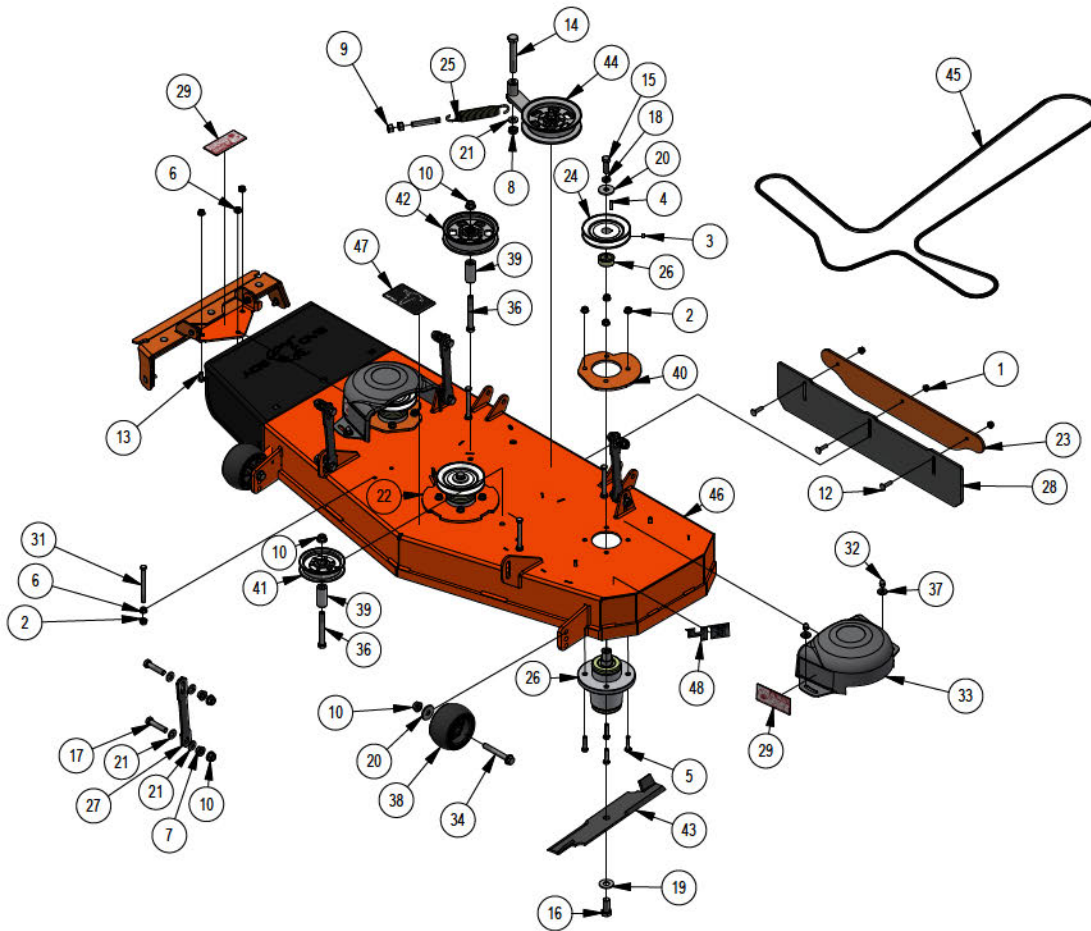

Parts List				Parts List			
ITEM	QTY	PART NUMBER	DESCRIPTION	ITEM	QTY	PART NUMBER	DESCRIPTION
1	3	013-8049-00	5/16-18 NYLON INSERT FLANGE LOCKNUT ZINC	25	1	034-2020-00	Deck Idler Spring
2	16	013-5202-00	3/8-16 NYLON INSERT FLANGE LOCKNUT (GR.F) ZINC	26	3	037-4000-00	OUTLAW SPINDLE ASSEMBLY
3	3	030-0050-00	5/16-24 X 1/4 SOCKET SET SCREW (CUP PT) PLAIN	27	4	039-0226-00	23WB Deck Hanger
4	3	042-6030-00	1/4 X 1 SQ MACHINERY KEY 1018 STL PLN	28	1	084-5005-00	2023 MZ Stripping Kit Rubber
5	12	018-6012-00	3/8-16 X 1-1/2 HEX CAP SCREW (GR.5) ZINC	29	3	091-3012-00	Danger Decal/Spindle/Discharge
6	7	013-5201-00	3/8-16 HEX SERRATED FLANGE NUT HARD/ZINC	30	1	210-6005-48	ZT Chute Assembly
7	8	013-5300-00	1/2-13 HEX SERRATED FLANGE NUT HARD/ZINC	31	4	018-2005-00	3/8-16 X 4-1/4 HEX CAP SCREW (GR.5) ZINC
8	1	013-5301-00	5/8-11 NYLON INSERT JAM LOCKNUT ZINC	32	4	013-0004-00	5/16-18 ACORN NUT HIGH-CROWN ZC
9	2	013-7018-00	1/2-13 HEX NUT ZINC	33	2	014-4000-00	Pulley Cover
10	14	013-8050-00	1/2-13 NYLON INSERT FLANGE LOCKNUT ZINC	34	4	018-0010-00	1/2-13 X 90MM HEX FLANGE BOLT W/SHOULDER (GR.8) ZINC
11	1	018-2004-50	All Thread	35	1	018-4010-00	1/2-13 NYLON INSERT JAM LOCKNUT ZINC
12	3	018-4703-00	5/16-18 X 1-1/4 CARRIAGE BOLT ZINC	36	2	018-5019-00	1/2-13 X 4 HEX CAP SCREW (GR.8) ZINC YELLOW
13	3	018-5250-00	3/8-16 X 3/4 HEX CAP SCREW (GR.5) ZINC	37	4	019-6050-00	.360 ID X .983 OD X .120 THICK FLAT WASHER NYLON BLACK
14	1	018-5311-00	5/8-11 X 4 HEX CAP SCREW (GR.8) ZINC YELLOW	38	4	022-1000-00	Deck Wheel
15	3	018-6019-00	1/2"-20 x 1 1/2" - Grade 5 Fine Thread Bolt	39	2	025-0032-00	2019 Revolt Stationary Idle Spacer
16	3	018-6020-00	5/8-18 X 1-1/2 HEX CAP SCREW (GR.8) ZINC YELLOW	40	2	026-0024-00	42&48 Deck Spindle Support Plate
17	8	018-6037-00	1/2-13 X 2-1/4 HEX CAP SCREW (GR.5) ZINC	41	1	033-6001-00	4 3/4" Idler Pulley
18	3	019-5007-00	1/2 SPLIT LOCKWASHER (GR.8) ZINC/YELLOW	42	1	033-7201-25	5-3/4 Idler Pulley
19	3	019-5038-00	5/8 USS FLAT WASHER (1-3/4" OD) GR.8 ZINC YELLOW	43	3	038-5350-00	48" ZT/Mav/Compact Outlaw Blade with Fusion
20	7	019-6020-00	1/2 BELLEVILLE WASHER (1-5/8 OD X .140 THK) ZINC	44	1	039-6945-19	2019 Revolt Deck Idler Assembly
21	18	019-8054-00	.505 ID X 1.000 OD X .125 THICK FLAT WASHER NYLON	45	1	041-0120-00	42 inch Deck Belt- B120
22	1	026-0025-00	Deck Spindle Support Plate	46	1	060-2318-00	23WB 48in Deck
23	1	026-0307-00	Stripping Kit Plate	47	1	091-0393-00	2017 MZ Magnum 48"/42" Deck Route Decal
24	3	033-6003-00	5" Spindle Deck Pulley	48	1	091-0503-00	48" Deck Decal