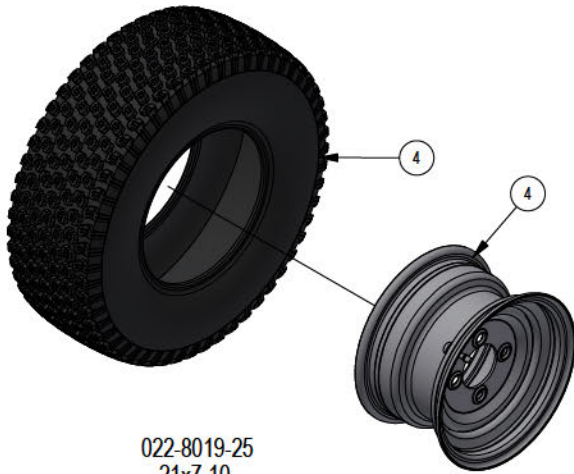

PARTS SECTION: TRANSAXLE SUB ASSEMBLIES

Parts List				Parts List			
ITEM	QTY	PART NUMBER	DESCRIPTION	ITEM	QTY	PART NUMBER	DESCRIPTION
1	1	050-0004-02	Walk Behind Transaxle Right 3100	3	1	022-2500-25	Reaper Tire Assembly (21 x 8.5 - 10)
2	1	050-0003-02	Walk Behind Transaxle Left 3100	4	1	022-8019-25	Reaper Tire Assembly (21x7-10)

022-8019-25
21x7-10
Tire /Black Wheel
36" Deck