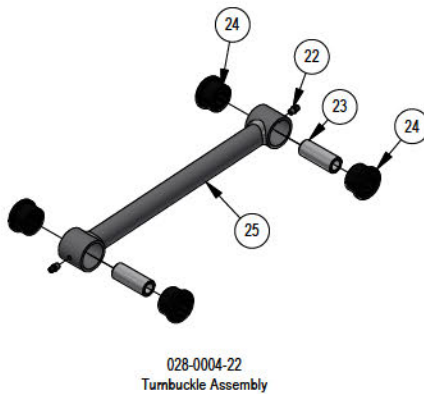

PARTS SECTION:

Parts List				Parts List			
ITEM	QTY	PART NUMBER	DESCRIPTION	ITEM	QTY	PART NUMBER	DESCRIPTION
1	14	013-8049-00	5/16-18 NYLON INSERT FLANGE LOCKNUT ZINC	15	2	039-6945-00	Deck Idler
2	2	013-8050-00	1/2-13 NYLON INSERT FLANGE LOCKNUT ZINC	16	1	039-4870-00	Discharge Upper Chute Bracket
3	4	019-6042-00	.360 ID X .983 OD X .120 THICK FLAT WASHER NYLON	17	1	039-4871-00	Discharge Lower Chute Bracket
4	4	018-2007-00	5/16-18 X 1 HEX CAP SCREW (GR.5) ZINC	18	1	025-5203-00	Spacer 3/4 OD x 1/2 ID x 3/4 Length
5	2	210-6005-00	Rubber Discharge Chute	19	1	033-5000-00	5 3/4" Deck Idler Pulley
6	10	018-4703-00	5/16-18 X 1-1/4 CARRIAGE BOLT ZINC	20	1	033-8050-00	5" Idler Pully
7	2	206-6017-00	Discharge Chute Hanger (deck mounted)	21	1	025-5337-00	SPACER
8	1	037-4000-01	4000 Series Spindle Housing	22	2	024-0001-00	1/4-28 Grease Fitting
9	1	037-4002-00	4000 Series Spindle Spacer	23	2	048-6004-00	2018 Maverick Bushing Sleeve
10	1	037-9050-00	Locking Collar w/ 1/4"-20 Set Screw	24	4	048-6005-00	2018 Maverick Bushing
11	2	037-8002-00	Spindle Dust Cap	25	1	028-0004-03	2022 Isolator Turnbuckle Body
12	1	037-6026-00	Spindle Shaft	26	1	039-4864-00	60" Discharge Chute Upper Hanger
13	4	037-6023-00	Bearing - 6206	27	1	039-4863-00	60" Discharge Lower Bracket
14	2	018-7016-00	1/2-13 x 3 GR5 Hex Bolt Zinc