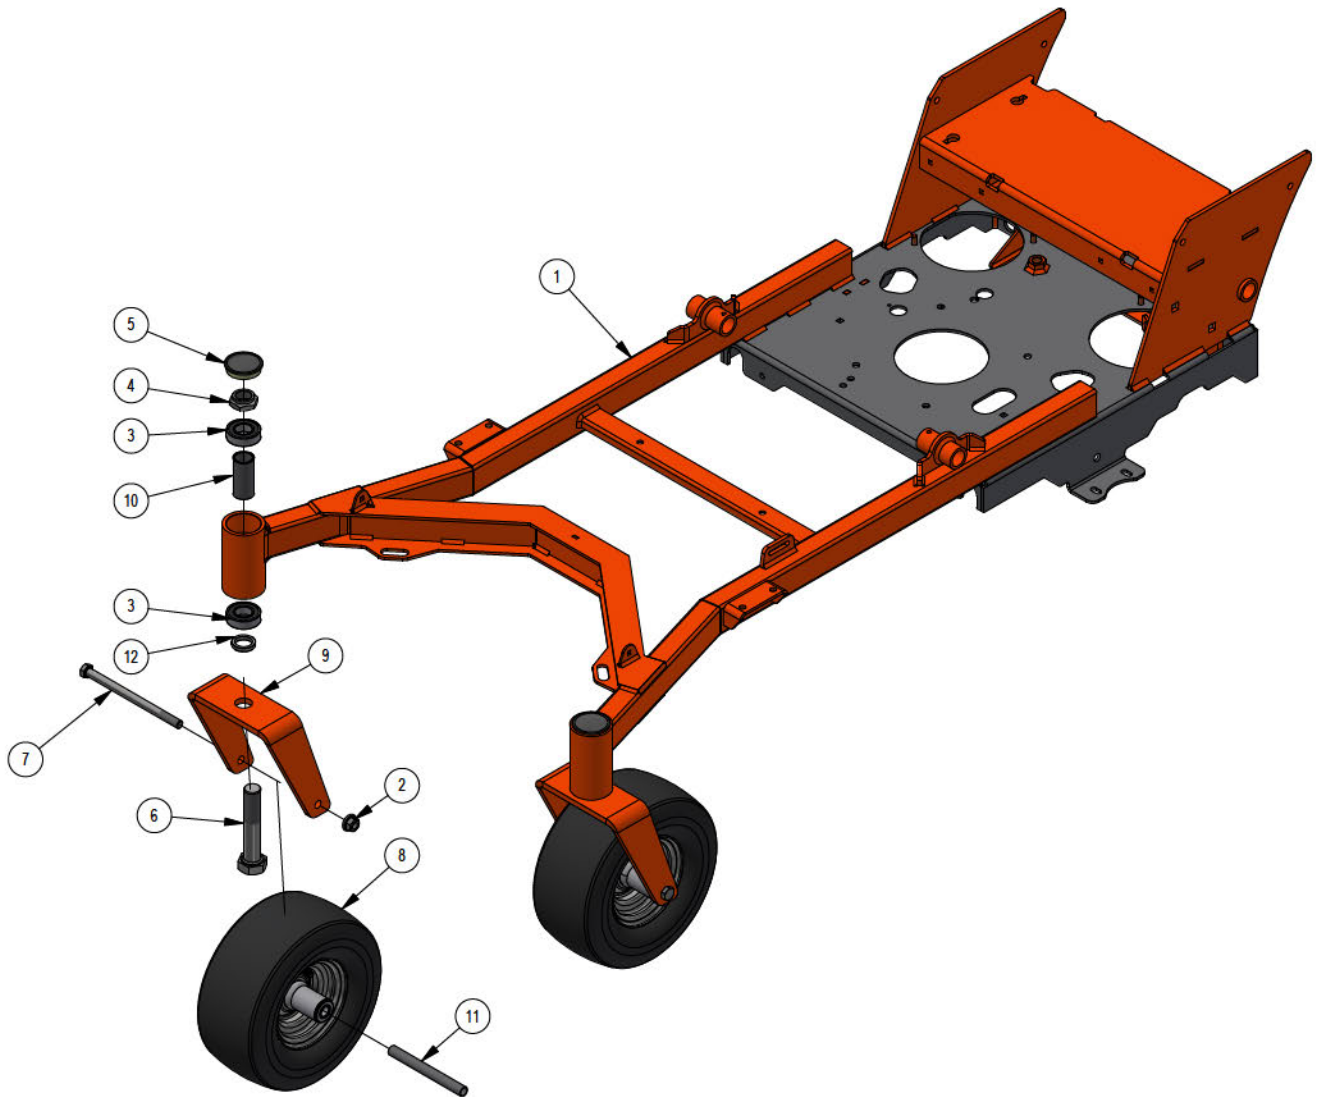

PARTS SECTION: FRONT END

Parts List				Parts List			
ITEM	QTY	PART NUMBER	DESCRIPTION	ITEM	QTY	PART NUMBER	DESCRIPTION
1	1	070-5102-00	2023 Walk Frame	7	2	018-0035-00	1/2-13 X 7-1/2 HEX CAP SCREW (GR.5) ZINC
2	2	013-8050-00	1/2-13 NYLON INSERT FLANGE LOCKNUT ZINC	8	2	022-8049-22	11x6.00-5 Front Assembly - Black Wheel
3	4	010-1050-00	1641 BEARING W/2 CONTACT RUBBER SEALS	9	2	023-0002-00	2017 MZ Front fork
4	2	013-9004-00	1"-14 NYLON INSERT JAM LOCKNUT ZINC	10	2	025-0003-00	2016 Front Bearing Spacer
5	2	014-2025-00	2017 Bearing Cover	11	2	025-0008-00	Front Wheel Spanner
6	2	018-0005-00	1"-14 X 5 HEX CAP SCREW (GR.8) ZINC YELLOW	12	2	058-1000-00	1.02 ID X 1.38 OD X .250 THK SPACER ZINC