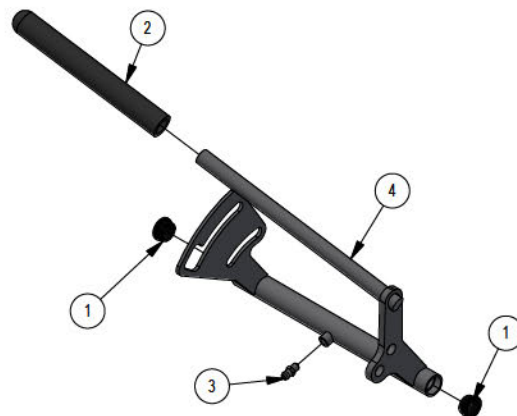

031-0042-00
2020 Walk-Behind Control Lever Assembly - Left