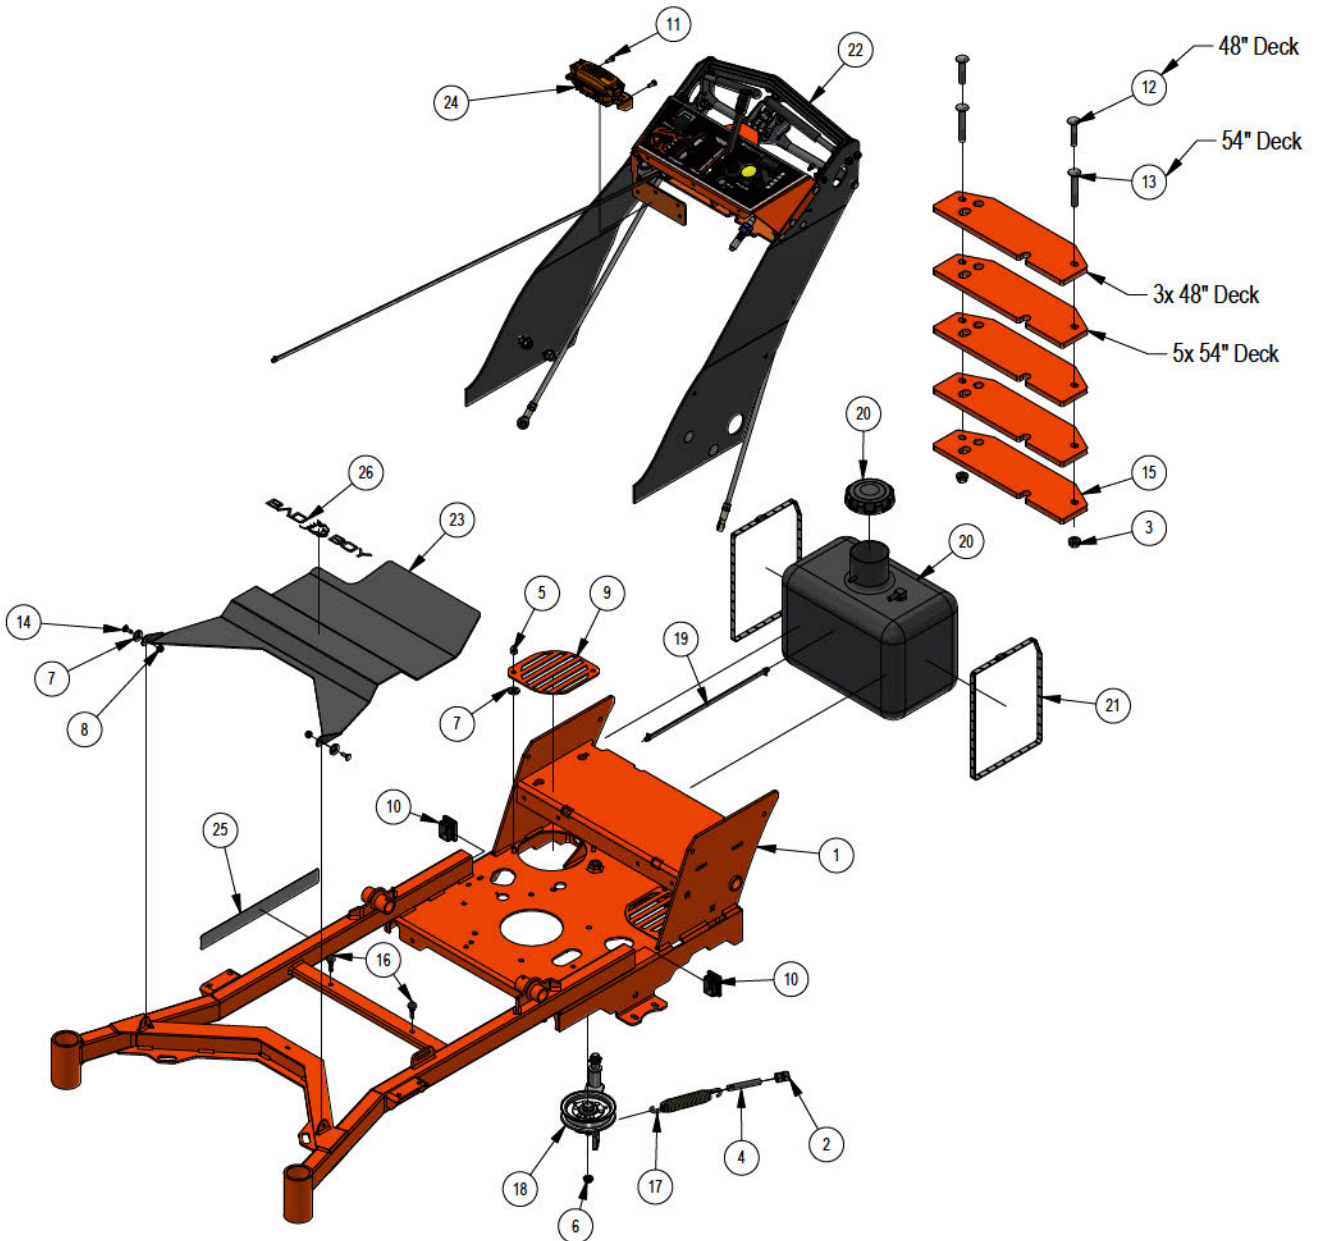

PARTS SECTION: UPPER FRAME

Parts List				Parts List			
ITEM	QTY	PART NUMBER	DESCRIPTION	ITEM	QTY	PART NUMBER	DESCRIPTION
1	1	070-5102-00	2023 Walk Frame	14	2	019-8040-00	1/4-20 X 3/4 CARRIAGE BOLT (GR.5) ZINC
2	2	013-7018-00	1/2-13 HEX NUT ZINC	15	5	026-0172-00	2020 Walk Weight Plate
3	2	013-8050-00	1/2-13 NYLON INSERT FLANGE LOCKNUT ZINC	16	2	029-4011-00	2023 Floor Board Rubber Bumper
4	1	018-2004-50	All Thread	17	1	034-2009-00	2009 Deck/Pump Idler Spring
5	2	013-0004-00	5/16-18 ACORN NUT HIGH-CROWN ZC	18	1	039-5944-01	ZT Pump Idler
6	1	018-4010-00	1/2-13 NYLON INSERT JAM LOCKNUT ZINC	19	1	051-8067-15	15" Revolt Fuel Line Assembly
7	4	019-6050-00	.360 ID X .983 OD X .120 THICK FLAT WASHER NYLON BLACK	20	1	067-0003-00	5 Gal Black Gas Tank w/gauge
8	2	013-2050-00	1/4-20 NYL INSERT FLANGE LOCKNUT ZINC	21	2	072-0051-00	Tank Strap
9	2	014-3580-00	Walk Behind Bolt on Fan Cover	22	1	079-0036-23	23WB Podium Assembly
10	2	014-9002-00	1 1/2 X 2 Plug For .120 Tubing	23	1	079-0040-00	2023 WB V2 Floorboard
11	2	018-0024-00	M6-1.0 X 16MM DIN 933 HEX TAP BOLT (CL 8.8) ZINC	24	1	086-0008-20	2020 Electric Start Walk Behind Harness
12	2	018-0043-00	2 1/2 X 1/2 Carriage Bolt	25	1	091-3150-00	Outlaw Warning Decal
13	2	018-0052-00	1/2-13 X 3-1/2 CARRIAGE BOLT (GR.5) ZINC	26	1	091-6068-LE	Flying Bulldog Front Bumper Decal