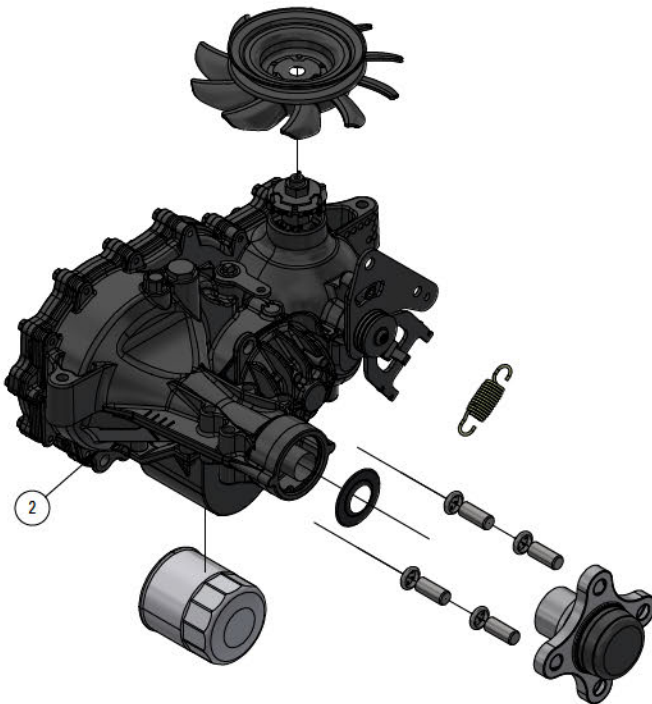

050-0003-02
Walk Behind Transaxle Left 3100