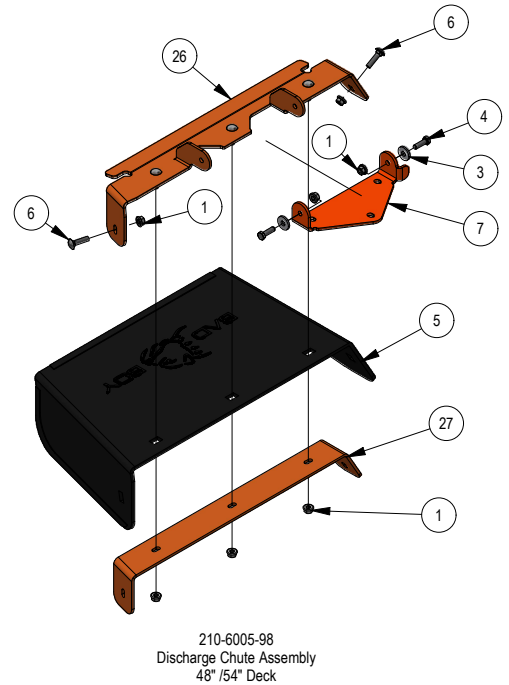

PARTS SECTION:

Parts List				Parts List			
ITEM	QTY	PART NUMBER	DESCRIPTION	ITEM	QTY	PART NUMBER	DESCRIPTION
1	14	013-8049-00	5/16-18 NYLON INSERT FLANGE LOCKNUT ZINC	15	2	039-6945-00	Deck Idler
2	2	013-8050-00	1/2-13 NYLON INSERT FLANGE LOCKNUT ZINC	16	1	039-4870-00	Discharge Upper Chute Bracket
3	4	019-6042-00	.360 ID X .983 OD X .120 THICK FLAT WASHER NYLON	17	1	039-4871-00	Discharge Lower Chute Bracket
4	4	018-2007-00	5/16-18 X 1 HEX CAP SCREW (GR.5) ZINC	18	1	025-5203-00	Spacer 3/4 OD x 1/2 ID x 3/4 Length
5	2	210-6005-00	Rubber Discharge Chute	19	1	033-5000-00	5 3/4" Deck Idler Pulley
6	10	018-4703-00	5/16-18 X 1-1/4 CARRIAGE BOLT ZINC	20	1	033-8050-00	5" Idler Pulley
7	2	206-6017-00	Discharge Chute Hanger (deck mounted)	21	1	025-5337-00	SPACER
8	1	037-4000-01	4000 Series Spindle Housing	22	2	024-0001-00	1/4-28 Grease Fitting
9	1	037-4002-00	4000 Series Spindle Spacer	23	2	048-6004-00	2018 Maverick Bushing Sleeve
10	1	037-9050-00	Locking Collar w/ 1/4"-20 Set Screw	24	4	048-6005-00	2018 Maverick Bushing
11	2	037-8002-00	Spindle Dust Cap	25	1	028-0004-03	2022 Isolator Turnbuckle Body
12	1	037-6026-00	Spindle Shaft	26	1	039-4864-00	60" Discharge Chute Upper Hanger
13	4	037-6023-00	Bearing - 6206	27	1	039-4863-00	60" Discharge Lower Bracket
14	2	018-7016-00	1/2-13 x 3 GR5 Hex Bolt Zinc