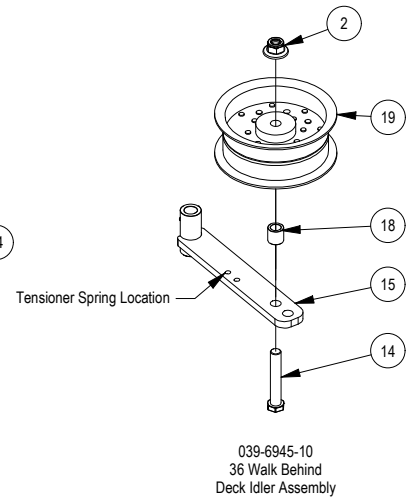

PARTS SECTION:

Parts List				Parts List			
ITEM	QTY	PART NUMBER	DESCRIPTION	ITEM	QTY	PART NUMBER	DESCRIPTION
1	14	013-8049-00	5/16-18 NYLON INSERT FLANGE LOCKNUT ZINC	15	2	039-6945-00	Deck Idler
2	2	013-8050-00	1/2-13 NYLON INSERT FLANGE LOCKNUT ZINC	16	1	039-4870-00	Discharge Upper Chute Bracket
3	4	019-6042-00	.360 ID X .983 OD X .120 THICK FLAT WASHER NYLON	17	1	039-4871-00	Discharge Lower Chute Bracket
4	4	018-2007-00	5/16-18 X 1 HEX CAP SCREW (GR.5) ZINC	18	1	025-5203-00	Spacer 3/4 OD x 1/2 ID x 3/4 Length
5	2	210-6005-00	Rubber Discharge Chute	19	1	033-5000-00	5 3/4" Deck Idler Pulley
6	10	018-4703-00	5/16-18 X 1-1/4 CARRIAGE BOLT ZINC	20	1	033-8050-00	5" Idler Pulley
7	2	206-6017-00	Discharge Chute Hanger (deck mounted)	21	1	025-5337-00	SPACER
8	1	037-4000-01	4000 Series Spindle Housing	22	2	024-0001-00	1/4-28 Grease Fitting
9	1	037-4002-00	4000 Series Spindle Spacer	23	2	048-6004-00	2018 Maverick Bushing Sleeve
10	1	037-9050-00	Locking Collar w/ 1/4"-20 Set Screw	24	4	048-6005-00	2018 Maverick Bushing
11	2	037-8002-00	Spindle Dust Cap	25	1	028-0004-03	2022 Isolator Turnbuckle Body
12	1	037-6026-00	Spindle Shaft	26	1	039-4864-00	60" Discharge Chute Upper Hanger
13	4	037-6023-00	Bearing - 6206	27	1	039-4863-00	60" Discharge Lower Bracket
14	2	018-7016-00	1/2-13 x 3 GR5 Hex Bolt Zinc