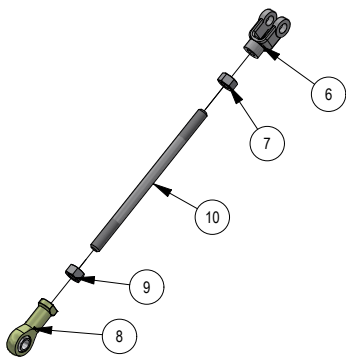

PARTS SECTION: PODIUM SUB ASSEMBLIES

Parts List				Parts List			
ITEM	QTY	PART NUMBER	DESCRIPTION	ITEM	QTY	PART NUMBER	DESCRIPTION
1	4	031-0032-00	2019 Drive Arm Bushing	7	2	013-0016-00	3/8" Left-Handed Fine Threaded Jam Nut
2	2	069-2014-00	2019 Stand On Control Grip	8	2	048-3000-00	Spherical Rod End - Outlaw
3	2	024-6034-00	1/4 DRIVE-TYPE STRAIGHT GREASE FITTING ZINC YELLOW)	9	2	013-6051-00	3/8-24 Hex Nut Zinc
4	1	031-0042-01	2020 Walk-Behind Control Lever Weldment - Left	10	1	035-0002-00	Walk Speed Control Rod
5	1	031-0043-01	2020 Walk-Behind Control Lever Weldment - Right	11	1	035-0007-00	2020 Walk Behind Push Rod (Rod Only)
6	1	046-0001-00	Yoke Left Hand Thread	12	1	048-3001-00	Swivel Heim left handed thread

035-0002-98
Walk Speed Control Linkage