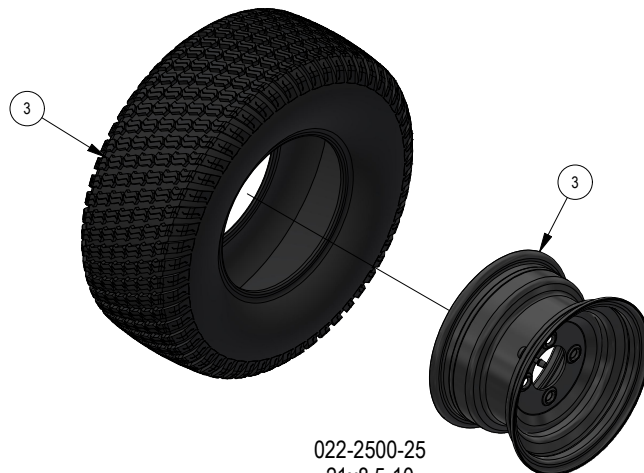

022-2500-25
21x8.5-10
Turf Tire/Black Wheel
48" / 54" Deck