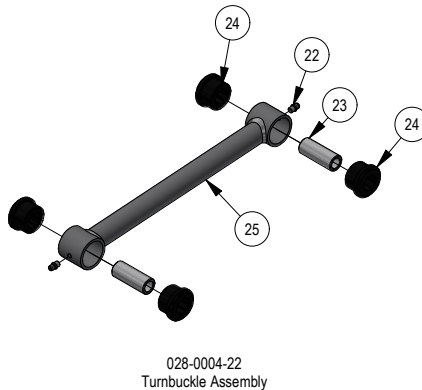

PARTS SECTION:

Parts List				Parts List			
ITEM	QTY	PART NUMBER	DESCRIPTION	ITEM	QTY	PART NUMBER	DESCRIPTION
1	14	013-8049-00	5/16-18 NYLON INSERT FLANGE LOCKNUT ZINC	15	2	039-6945-00	Deck Idler
2	2	013-8050-00	1/2-13 NYLON INSERT FLANGE LOCKNUT ZINC	16	1	039-4870-00	Discharge Upper Chute Bracket
3	4	019-6042-00	.360 ID X .983 OD X .120 THICK FLAT WASHER NYLON	17	1	039-4871-00	Discharge Lower Chute Bracket
4	4	018-2007-00	5/16-18 X 1 HEX CAP SCREW (GR.5) ZINC	18	1	025-5203-00	Spacer 3/4 OD x 1/2 ID x 3/4 Length
5	2	210-6005-00	Rubber Discharge Chute	19	1	033-5000-00	5 3/4" Deck Idler Pulley
6	10	018-4703-00	5/16-18 X 1-1/4 CARRIAGE BOLT ZINC	20	1	033-8050-00	5" Idler Pulley
7	2	206-6017-00	Discharge Chute Hanger (deck mounted)	21	1	025-5337-00	SPACER
8	1	037-4000-01	4000 Series Spindle Housing	22	2	024-0001-00	1/4-28 Grease Fitting
9	1	037-4002-00	4000 Series Spindle Spacer	23	2	048-6004-00	2018 Maverick Bushing Sleeve
10	1	037-9050-00	Locking Collar w/ 1/4"-20 Set Screw	24	4	048-6005-00	2018 Maverick Bushing
11	2	037-8002-00	Spindle Dust Cap	25	1	028-0004-03	2022 Isolator Turnbuckle Body
12	1	037-6026-00	Spindle Shaft	26	1	039-4864-00	60" Discharge Chute Upper Hanger
13	4	037-6023-00	Bearing - 6206	27	1	039-4863-00	60" Discharge Lower Bracket
14	2	018-7016-00	1/2-13 x 3 GR5 Hex Bolt Zinc