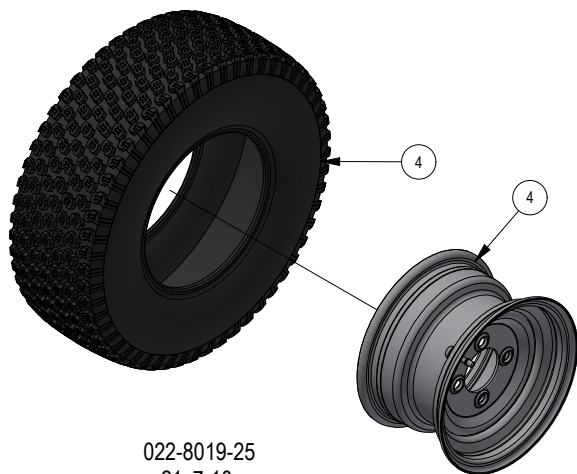

PARTS SECTION: TRANSAXLE SUB ASSEMBLIES

Parts List				Parts List			
ITEM	QTY	PART NUMBER	DESCRIPTION	ITEM	QTY	PART NUMBER	DESCRIPTION
1	1	050-0004-02	Walk Behind Transaxle Right 3100	3	1	022-2500-25	Reaper Tire Assembly (21 x 8.5 - 10)
2	1	050-0003-02	Walk Behind Transaxle Left 3100	4	1	022-8019-25	Reaper Tire Assembly (21x7-10)

022-8019-25
21x7-10
Tire /Black Wheel
36" Deck