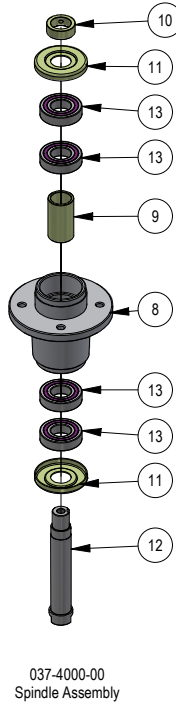

PARTS SECTION:

Parts List				Parts List			
ITEM	QTY	PART NUMBER	DESCRIPTION	ITEM	QTY	PART NUMBER	DESCRIPTION
1	14	013-8049-00	5/16-18 NYLON INSERT FLANGE LOCKNUT ZINC	15	2	039-6945-00	Deck Idler
2	2	013-8050-00	1/2-13 NYLON INSERT FLANGE LOCKNUT ZINC	16	1	039-4870-00	Discharge Upper Chute Bracket
3	4	019-6042-00	.360 ID X .983 OD X .120 THICK FLAT WASHER NYLON	17	1	039-4871-00	Discharge Lower Chute Bracket
4	4	018-2007-00	5/16-18 X 1 HEX CAP SCREW (GR.5) ZINC	18	1	025-5203-00	Spacer 3/4 OD x 1/2 ID x 3/4 Length
5	2	210-6005-00	Rubber Discharge Chute	19	1	033-5000-00	5 3/4" Deck Idler Pulley
6	10	018-4703-00	5/16-18 X 1-1/4 CARRIAGE BOLT ZINC	20	1	033-8050-00	5" Idler Pulley
7	2	206-6017-00	Discharge Chute Hanger (deck mounted)	21	1	025-5337-00	SPACER
8	1	037-4000-01	4000 Series Spindle Housing	22	2	024-0001-00	1/4-28 Grease Fitting
9	1	037-4002-00	4000 Series Spindle Spacer	23	2	048-6004-00	2018 Maverick Bushing Sleeve
10	1	037-9050-00	Locking Collar w/ 1/4"-20 Set Screw	24	4	048-6005-00	2018 Maverick Bushing
11	2	037-8002-00	Spindle Dust Cap	25	1	028-0004-03	2022 Isolator Turnbuckle Body
12	1	037-6026-00	Spindle Shaft	26	1	039-4864-00	60" Discharge Chute Upper Hanger
13	4	037-6023-00	Bearing - 6206	27	1	039-4863-00	60" Discharge Lower Bracket
14	2	018-7016-00	1/2-13 x 3 GR5 Hex Bolt Zinc