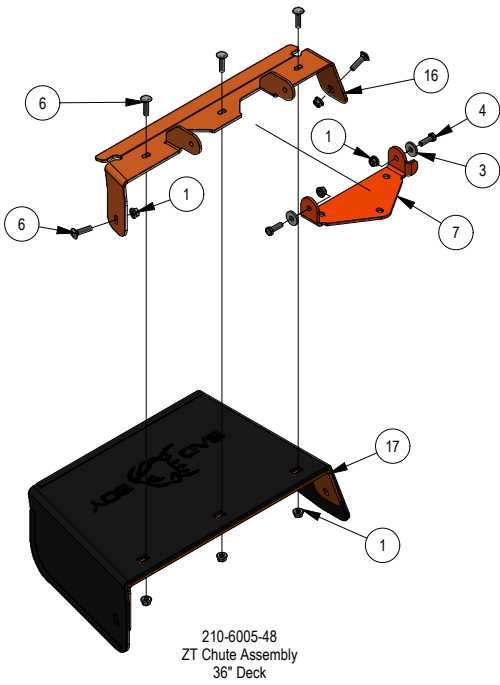

PARTS SECTION:

Parts List				Parts List			
ITEM	QTY	PART NUMBER	DESCRIPTION	ITEM	QTY	PART NUMBER	DESCRIPTION
1	14	013-8049-00	5/16-18 NYLON INSERT FLANGE LOCKNUT ZINC	15	2	039-6945-00	Deck Idler
2	2	013-8050-00	1/2-13 NYLON INSERT FLANGE LOCKNUT ZINC	16	1	039-4870-00	Discharge Upper Chute Bracket
3	4	019-6042-00	.360 ID X .983 OD X .120 THICK FLAT WASHER NYLON	17	1	039-4871-00	Discharge Lower Chute Bracket
4	4	018-2007-00	5/16-18 X 1 HEX CAP SCREW (GR.5) ZINC	18	1	025-5203-00	Spacer 3/4 OD x 1/2 ID x 3/4 Length
5	2	210-6005-00	Rubber Discharge Chute	19	1	033-5000-00	5 3/4" Deck Idler Pulley
6	10	018-4703-00	5/16-18 X 1-1/4 CARRIAGE BOLT ZINC	20	1	033-8050-00	5" Idler Pulley
7	2	206-6017-00	Discharge Chute Hanger (deck mounted)	21	1	025-5337-00	SPACER
8	1	037-4000-01	4000 Series Spindle Housing	22	2	024-0001-00	1/4-28 Grease Fitting
9	1	037-4002-00	4000 Series Spindle Spacer	23	2	048-6004-00	2018 Maverick Bushing Sleeve
10	1	037-9050-00	Locking Collar w/ 1/4"-20 Set Screw	24	4	048-6005-00	2018 Maverick Bushing
11	2	037-8002-00	Spindle Dust Cap	25	1	028-0004-03	2022 Isolator Turnbuckle Body
12	1	037-6026-00	Spindle Shaft	26	1	039-4864-00	60" Discharge Chute Upper Hanger
13	4	037-6023-00	Bearing - 6206	27	1	039-4863-00	60" Discharge Lower Bracket
14	2	018-7016-00	1/2-13 x 3 GR5 Hex Bolt Zinc