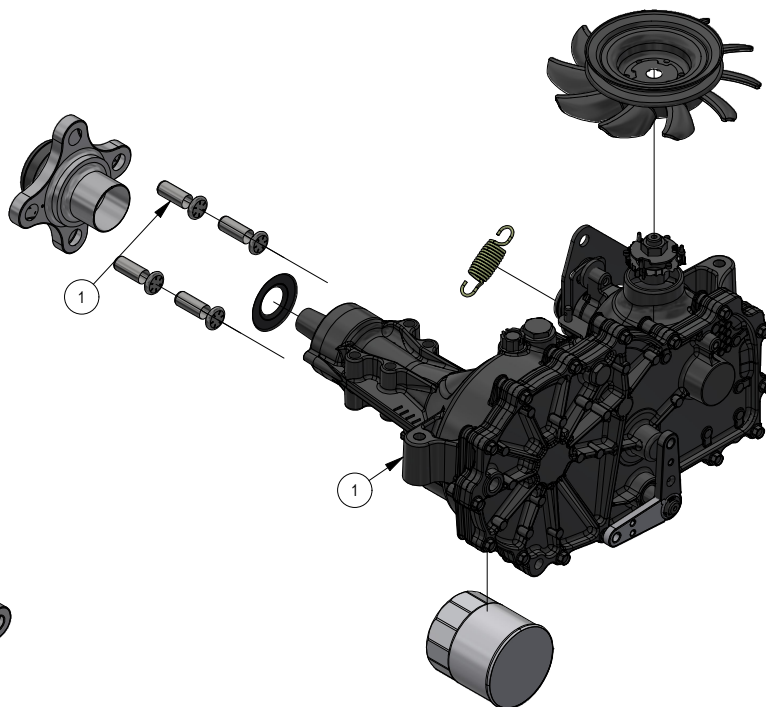

050-0004-02
Walk Behind Transaxle Right 3100