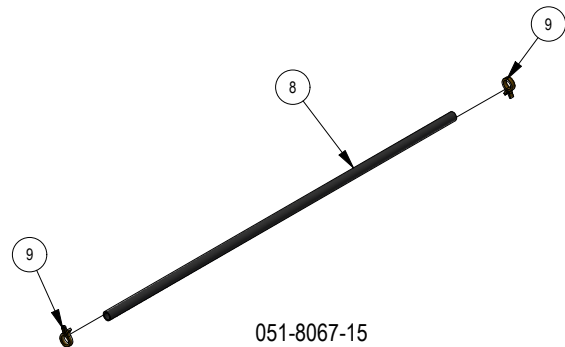

051-8067-15
15" Revolt Fuel Line Assembly