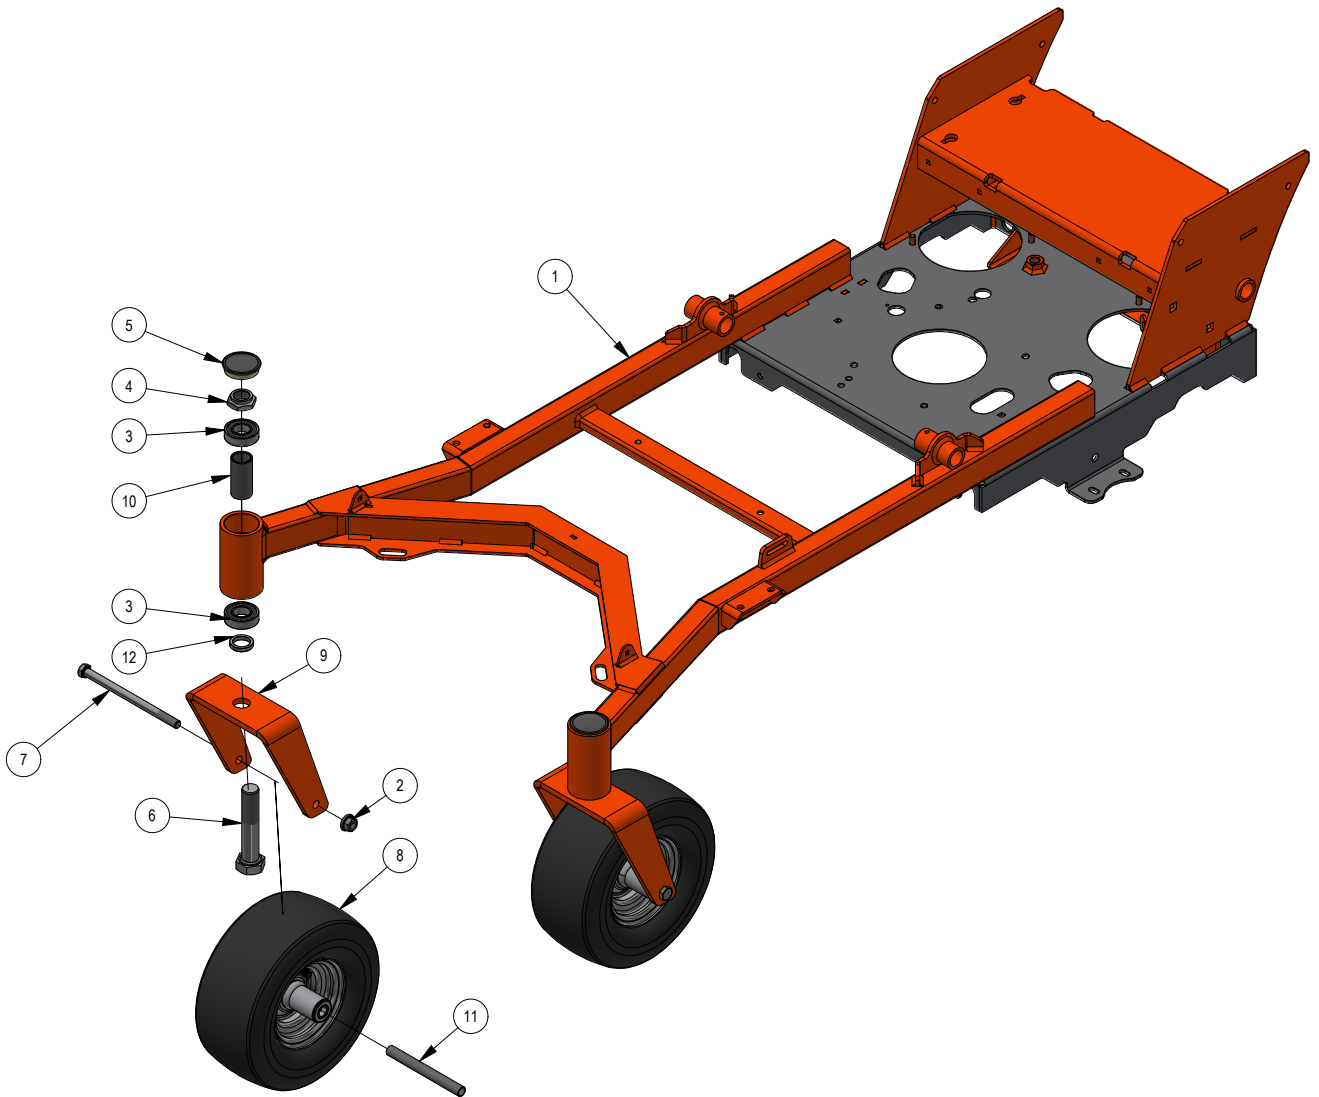

PARTS SECTION: FRONT END

Parts List				Parts List			
ITEM	QTY	PART NUMBER	DESCRIPTION	ITEM	QTY	PART NUMBER	DESCRIPTION
1	1	070-5102-00	2023 Walk Frame	7	2	018-0035-00	1/2-13 X 7-1/2 HEX CAP SCREW (GR.5) ZINC
2	2	013-8050-00	1/2-13 NYLON INSERT FLANGE LOCKNUT ZINC	8	2	022-8049-22	11x6.00-5 Front Assembly - Black Wheel
3	4	010-1050-00	1641 BEARING W/2 CONTACT RUBBER SEALS	9	2	023-0002-00	2017 MZ Front fork
4	2	013-9004-00	1"-14 NYLON INSERT JAM LOCKNUT ZINC	10	2	025-0003-00	2016 Front Bearing Spacer
5	2	014-2025-00	2017 Bearing Cover	11	2	025-0008-00	Front Wheel Spanner
6	2	018-0005-00	1"-14 X 5 HEX CAP SCREW (GR.8) ZINC YELLOW	12	2	058-1000-00	1.02 ID X 1.38 OD X .250 THK SPACER ZINC