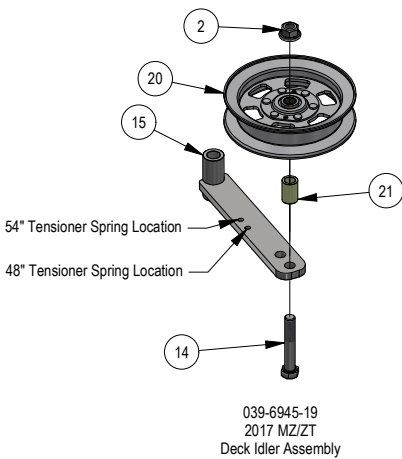

PARTS SECTION:

Parts List				Parts List			
ITEM	QTY	PART NUMBER	DESCRIPTION	ITEM	QTY	PART NUMBER	DESCRIPTION
1	14	013-8049-00	5/16-18 NYLON INSERT FLANGE LOCKNUT ZINC	15	2	039-6945-00	Deck Idler
2	2	013-8050-00	1/2-13 NYLON INSERT FLANGE LOCKNUT ZINC	16	1	039-4870-00	Discharge Upper Chute Bracket
3	4	019-6042-00	.360 ID X .983 OD X .120 THICK FLAT WASHER NYLON	17	1	039-4871-00	Discharge Lower Chute Bracket
4	4	018-2007-00	5/16-18 X 1 HEX CAP SCREW (GR.5) ZINC	18	1	025-5203-00	Spacer 3/4 OD x 1/2 ID x 3/4 Length
5	2	210-6005-00	Rubber Discharge Chute	19	1	033-5000-00	5 3/4" Deck Idler Pulley
6	10	018-4703-00	5/16-18 X 1-1/4 CARRIAGE BOLT ZINC	20	1	033-8050-00	5" Idler Pulley
7	2	206-6017-00	Discharge Chute Hanger (deck mounted)	21	1	025-5337-00	SPACER
8	1	037-4000-01	4000 Series Spindle Housing	22	2	024-0001-00	1/4-28 Grease Fitting
9	1	037-4002-00	4000 Series Spindle Spacer	23	2	048-6004-00	2018 Maverick Bushing Sleeve
10	1	037-9050-00	Locking Collar w/ 1/4"-20 Set Screw	24	4	048-6005-00	2018 Maverick Bushing
11	2	037-8002-00	Spindle Dust Cap	25	1	028-0004-03	2022 Isolator Turnbuckle Body
12	1	037-6026-00	Spindle Shaft	26	1	039-4864-00	60" Discharge Chute Upper Hanger
13	4	037-6023-00	Bearing - 6206	27	1	039-4863-00	60" Discharge Lower Bracket
14	2	018-7016-00	1/2-13 x 3 GR5 Hex Bolt Zinc