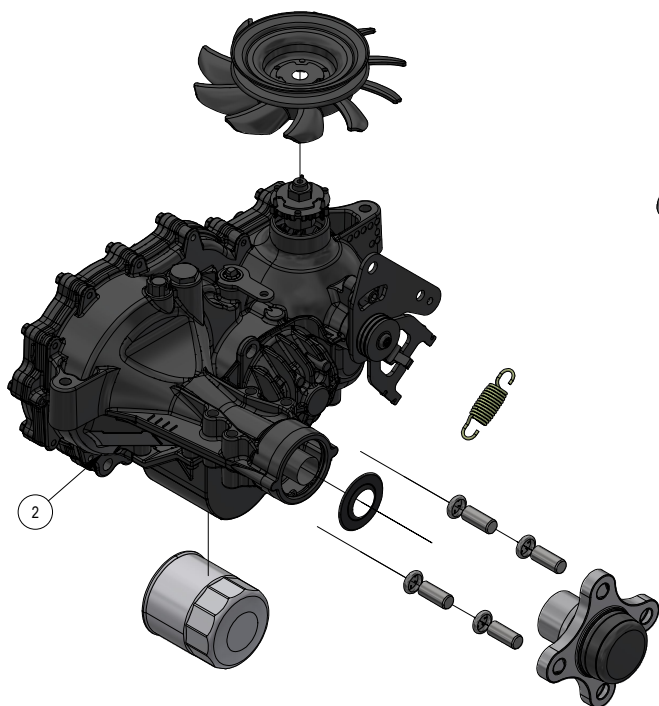

050-0003-02
Walk Behind Transaxle Left 3100