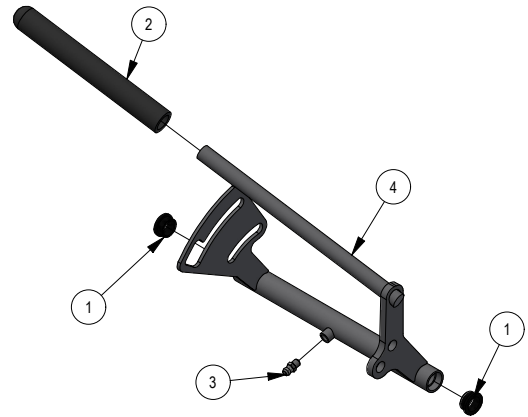

031-0042-00
2020 Walk-Behind Control Lever Assembly - Left