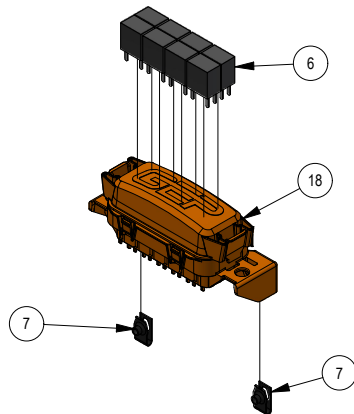

086-0008-20
2020 Electric Start Walk Behind Harness