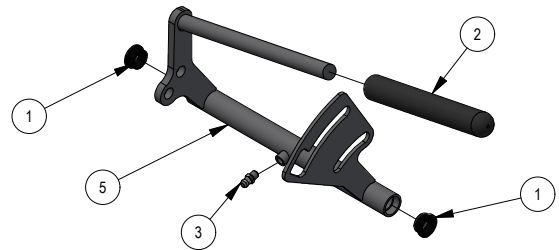

## PARTS SECTION: PODIUM SUB ASSEMBLIES

Parts List				Parts List			
ITEM	QTY	PART NUMBER	DESCRIPTION	ITEM	QTY	PART NUMBER	DESCRIPTION
1	4	031-0032-00	2019 Drive Arm Bushing	7	2	013-0016-00	3/8" Left-Handed Fine Threaded Jam Nut
2	2	069-2014-00	2019 Stand On Control Grip	8	2	048-3000-00	Spherical Rod End - Outlaw
3	2	024-6034-00	1/4 DRIVE-TYPE STRAIGHT GREASE FITTING ZINC YELLOW)	9	2	013-6051-00	3/8-24 Hex Nut Zinc
4	1	031-0042-01	2020 Walk-Behind Control Lever Weldment - Left	10	1	035-0002-00	Walk Speed Control Rod
5	1	031-0043-01	2020 Walk-Behind Control Lever Weldment - Right	11	1	035-0007-00	2020 Walk Behind Push Rod (Rod Only)
6	1	046-0001-00	Yoke Left Hand Thread	12	1	048-3001-00	Swivel Heim left handed thread

035-0002-98  
Walk Speed Control Linkage

031-0042-00  
2020 Walk-Behind Control Lever Assembly - Left

035-0007-98  
2020 Walk Behind Push Rod Assembly

031-0043-00  
2020 Walk-Behind Control Lever Assembly - Right

## PARTS SECTION: FRAME SUB ASSEMBLIES

Parts List				Parts List			
ITEM	QTY	PART NUMBER	DESCRIPTION	ITEM	QTY	PART NUMBER	DESCRIPTION
1	1	013-8050-00	1/2-13 NYLON INSERT FLANGE LOCKNUT ZINC	10	1	018-6036-00	1/2-13 X 2-3/4 HEX CAP SCREW (GR.5) ZINC
2	1	018-5311-00	5/8-11 X 4 HEX CAP SCREW (GR.8) ZINC YELLOW	11	1	025-7036-00	1/2 SOLID SHAFT COLLAR (W/1 SET SCREW) ZINC
3	1	013-5301-00	5/8-11 NYLON INSERT JAM LOCKNUT ZINC	12	1	039-5944-00	Pump Idler Bracket
4	1	033-6001-00	4 3/4" Idler Pulley	13	1	067-8090-00	350ml Expansion Tank
5	2	019-6017-00	.635 ID X 1.120 OD X .140 THICK FLAT WASHER NYLON	14	1	066-5050-00	Hydraulic Tank Cap
6	8	086-1202-19	Relay	15	1	072-8065-00	3/8" Hose Clamp
7	2	013-0054-00	1/4-20 Cage Nut	16	1	072-8066-00	1/2 Hose Clamp
8	1.250 ft	051-8067-00	1/4" Fuel Line Hose	17	0.830 ft	051-8063-00	3/8" Clear Hose
9	2	072-8069-00	1/4 Fuel Hose Clamp	18	1	086-0008-20	2020 Electric Start Walk Behind Harness