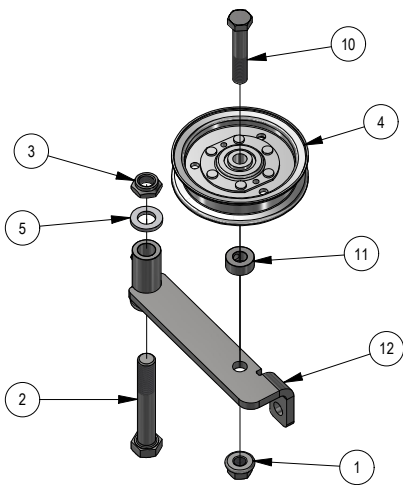

## PARTS SECTION: PODIUM SUB ASSEMBLIES

Parts List				Parts List			
ITEM	QTY	PART NUMBER	DESCRIPTION	ITEM	QTY	PART NUMBER	DESCRIPTION
1	4	031-0032-00	2019 Drive Arm Bushing	7	2	013-0016-00	3/8" Left-Handed Fine Threaded Jam Nut
2	2	069-2014-00	2019 Stand On Control Grip	8	2	048-3000-00	Spherical Rod End - Outlaw
3	2	024-6034-00	1/4 DRIVE-TYPE STRAIGHT GREASE FITTING ZINC YELLOW)	9	2	013-6051-00	3/8-24 Hex Nut Zinc
4	1	031-0042-01	2020 Walk-Behind Control Lever Weldment - Left	10	1	035-0002-00	Walk Speed Control Rod
5	1	031-0043-01	2020 Walk-Behind Control Lever Weldment - Right	11	1	035-0007-00	2020 Walk Behind Push Rod (Rod Only)
6	1	046-0001-00	Yoke Left Hand Thread	12	1	048-3001-00	Swivel Heim left handed thread

035-0002-98  
Walk Speed Control Linkage

031-0042-00  
2020 Walk-Behind Control Lever Assembly - Left

035-0007-98  
2020 Walk Behind Push Rod Assembly

031-0043-00  
2020 Walk-Behind Control Lever Assembly - Right

## PARTS SECTION: FRAME SUB ASSEMBLIES

Parts List				Parts List			
ITEM	QTY	PART NUMBER	DESCRIPTION	ITEM	QTY	PART NUMBER	DESCRIPTION
1	1	013-8050-00	1/2-13 NYLON INSERT FLANGE LOCKNUT ZINC	10	1	018-6036-00	1/2-13 X 2-3/4 HEX CAP SCREW (GR.5) ZINC
2	1	018-5311-00	5/8-11 X 4 HEX CAP SCREW (GR.8) ZINC YELLOW	11	1	025-7036-00	1/2 SOLID SHAFT COLLAR (W/1 SET SCREW) ZINC
3	1	013-5301-00	5/8-11 NYLON INSERT JAM LOCKNUT ZINC	12	1	039-5944-00	Pump Idler Bracket
4	1	033-6001-00	4 3/4" Idler Pulley	13	1	067-8090-00	350ml Expansion Tank
5	2	019-6017-00	.635 ID X 1.120 OD X .140 THICK FLAT WASHER NYLON	14	1	066-5050-00	Hydraulic Tank Cap
6	8	086-1202-19	Relay	15	1	072-8065-00	3/8" Hose Clamp
7	2	013-0054-00	1/4-20 Cage Nut	16	1	072-8066-00	1/2 Hose Clamp
8	1.250 ft	051-8067-00	1/4" Fuel Line Hose	17	0.830 ft	051-8063-00	3/8" Clear Hose
9	2	072-8069-00	1/4 Fuel Hose Clamp	18	1	086-0008-20	2020 Electric Start Walk Behind Harness