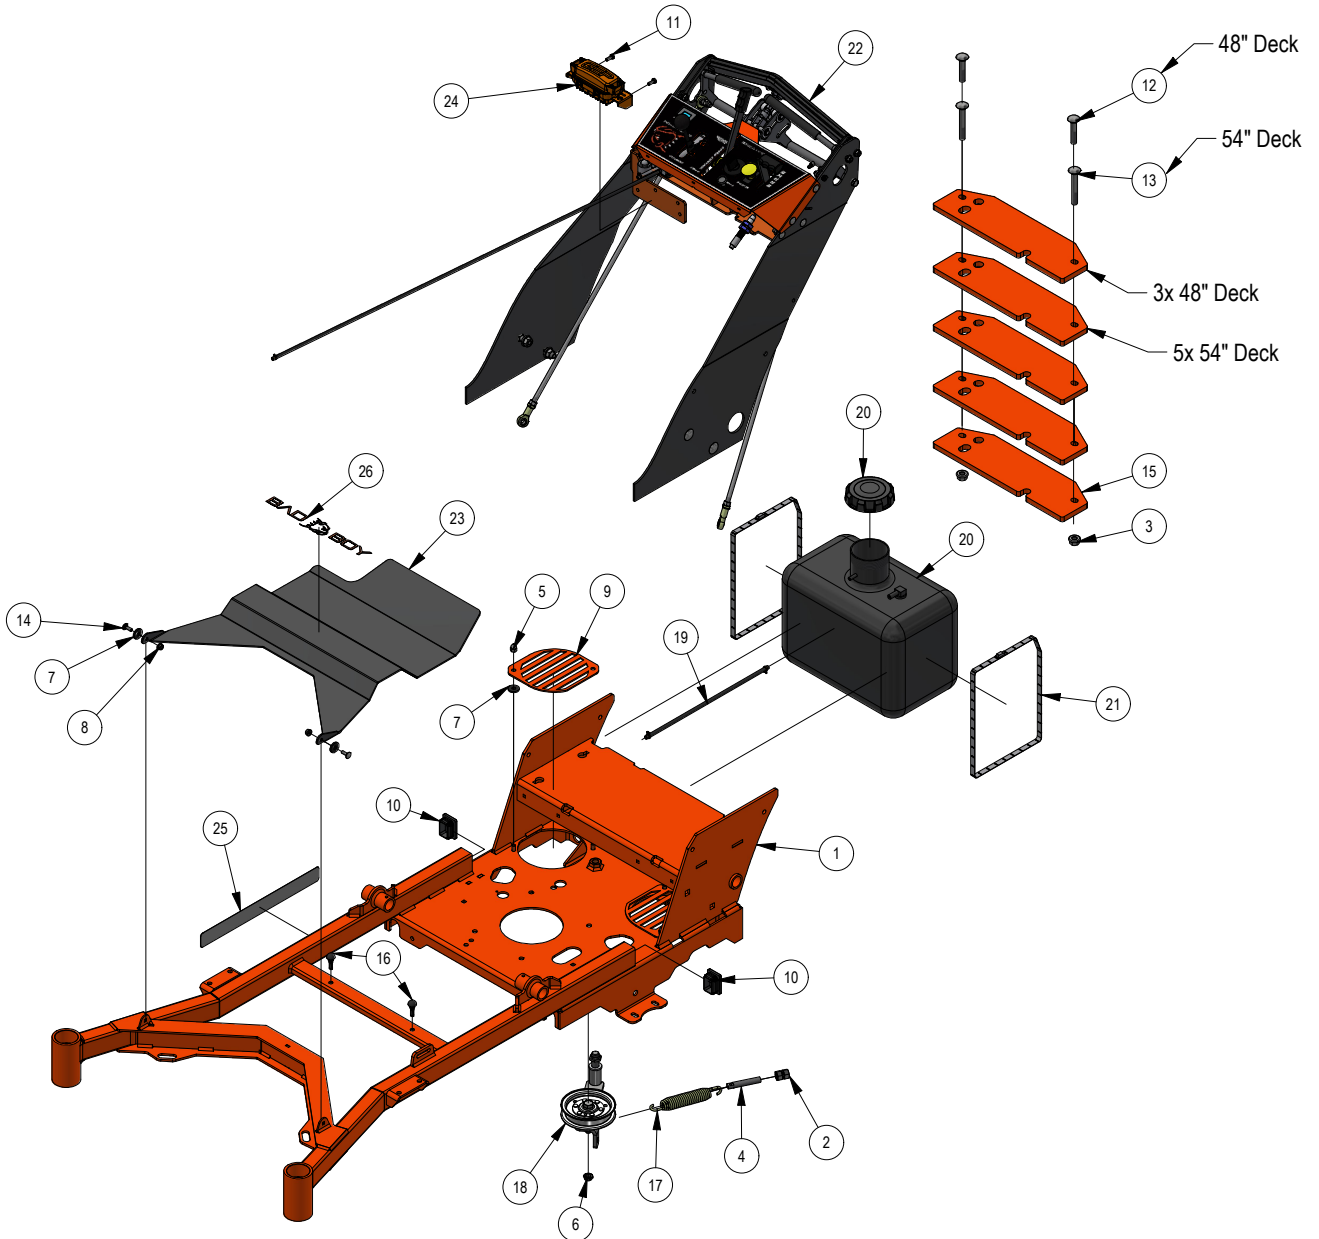

PARTS SECTION: UPPER FRAME

Parts List				Parts List			
ITEM	QTY	PART NUMBER	DESCRIPTION	ITEM	QTY	PART NUMBER	DESCRIPTION
1	1	070-5102-00	2023 Walk Frame	14	2	019-8040-00	1/4-20 X 3/4 CARRIAGE BOLT (GR.5) ZINC
2	2	013-7018-00	1/2-13 HEX NUT ZINC	15	5	026-0172-00	2020 Walk Weight Plate
3	2	013-8050-00	1/2-13 NYLON INSERT FLANGE LOCKNUT ZINC	16	2	029-4011-00	2023 Floor Board Rubber Bumper
4	1	018-2004-50	All Thread	17	1	034-2009-00	2009 Deck/Pump Idler Spring
5	2	013-0004-00	5/16-18 ACORN NUT HIGH-CROWN ZC	18	1	039-5944-01	ZT Pump Idler
6	1	018-4010-00	1/2-13 NYLON INSERT JAM LOCKNUT ZINC	19	1	051-8067-15	15" Revolt Fuel Line Assembly
7	4	019-6050-00	.360 ID X .983 OD X .120 THICK FLAT WASHER NYLON BLACK	20	1	067-0003-00	5 Gal Black Gas Tank w/gauge
8	2	013-2050-00	1/4-20 NYL INSERT FLANGE LOCKNUT ZINC	21	2	072-0051-00	Tank Strap
9	2	014-3580-00	Walk Behind Bolt on Fan Cover	22	1	079-0036-23	23WB Podium Assembly
10	2	014-9002-00	1 1/2 X 2 Plug For .120 Tubing	23	1	079-0040-00	2023 WB V2 Floorboard
11	2	018-0024-00	M6-1.0 X 16MM DIN 933 HEX TAP BOLT (CL 8.8) ZINC	24	1	086-0008-20	2020 Electric Start Walk Behind Harness
12	2	018-0043-00	2 1/2 X 1/2 Carriage Bolt	25	1	091-3150-00	Outlaw Warning Decal
13	2	018-0052-00	1/2-13 X 3-1/2 CARRIAGE BOLT (GR.5) ZINC	26	1	091-6068-LE	Flying Bulldog Front Bumper Decal