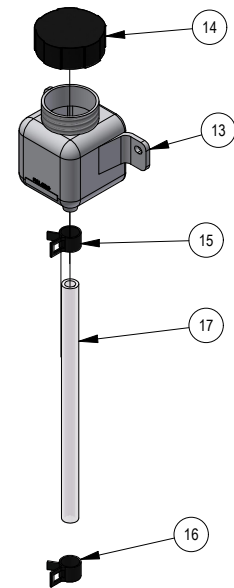

067-8090-04
Walk Behind Hydro Tank Assembly