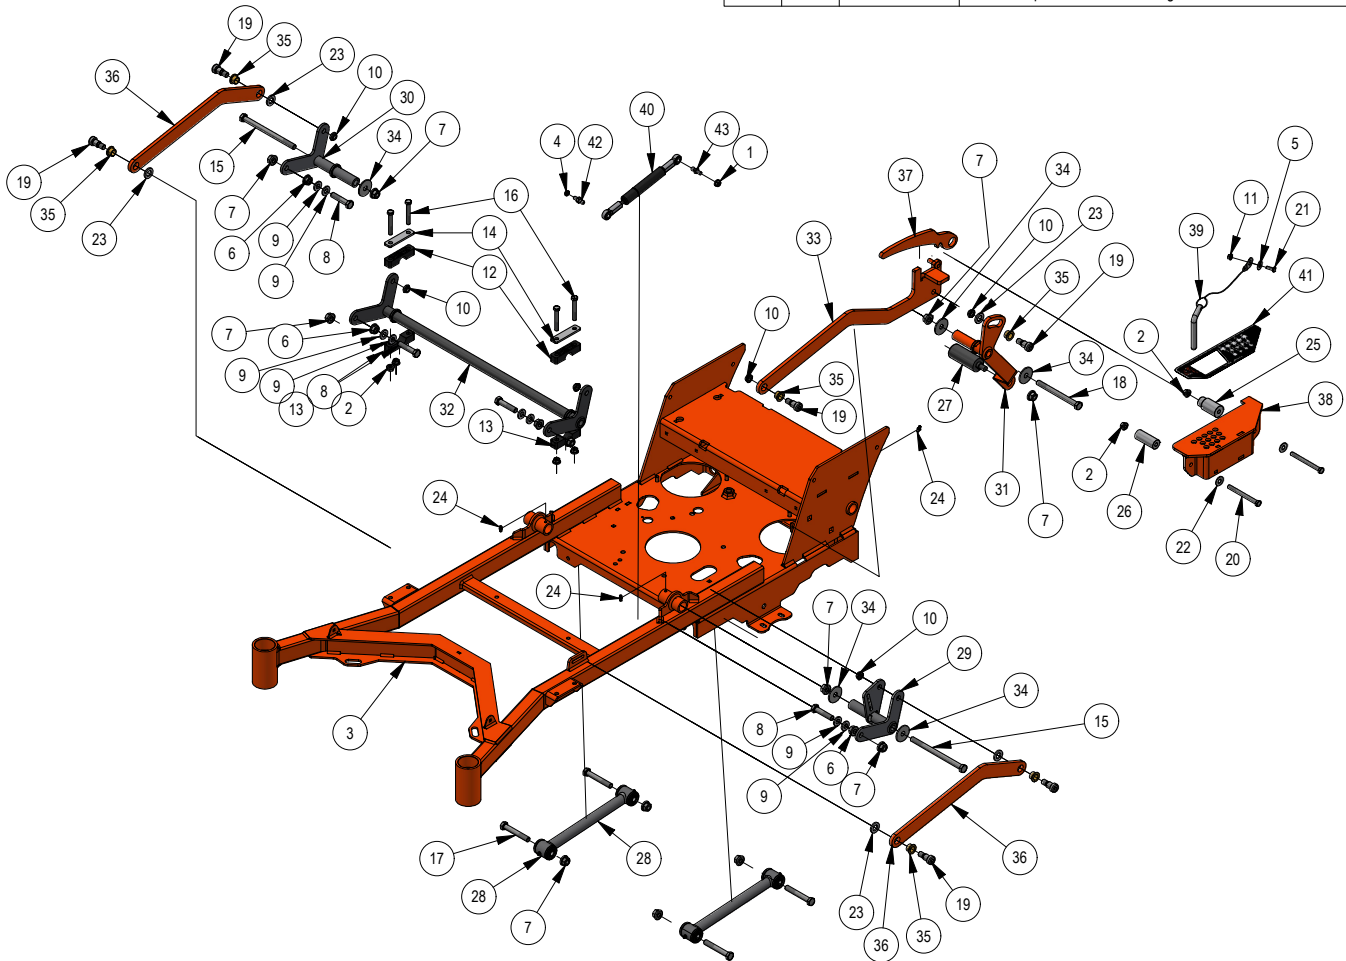

Parts List				Parts List			
ITEM	QTY	PART NUMBER	DESCRIPTION	ITEM	QTY	PART NUMBER	DESCRIPTION
1	1	013-8049-00	5/16-18 NYLON INSERT FLANGE LOCKNUT ZINC	23	6	019-6017-00	.635 ID X 1.120 OD X .140 THICK FLAT WASHER NYLON
2	6	013-5202-00	3/8-16 NYLON INSERT FLANGE LOCKNUT (GR.F) ZINC	24	3	024-3050-00	1/4 DRIVE-TYPE STRAIGHT GREASE FITTING (NO BALL) ZINC YELLOW
3	1	070-5102-00	2023 Walk Frame	25	1	025-0081-00	Stand On Spacer 2.5" With shoulder
4	1	013-9005-00	5/16-18 NYLON INSERT JAM LOCKNUT ZINC	26	1	025-5343-00	Stand On Spacer 2.5"
5	1	019-8044-00	5/16 USS FLAT WASHER (7/8 OD) ZINC	27	1	026-0026-00	Knurled Pedal
6	4	013-5300-00	1/2-13 HEX SERRATED FLANGE NUT HARD/ZINC	28	2	028-0004-22	Hybrid Turnbuckle/Deck Locator
7	12	013-8050-00	1/2-13 NYLON INSERT FLANGE LOCKNUT ZINC	29	1	028-0091-00	23WB Right Rear Actuator
8	4	018-6037-00	1/2-13 X 2-1/4 HEX CAP SCREW (GR.5) ZINC	30	1	028-0092-00	23WB Left Rear Actuator
9	8	019-8054-00	.505 ID X 1.000 OD X .125 THICK FLAT WASHER NYLON	31	1	028-0095-00	23WB Foot Pivot weldment
10	6	018-4010-00	1/2-13 NYLON INSERT JAM LOCKNUT ZINC	32	1	028-0098-00	23WB Actuator bar
11	1	013-2050-00	1/4-20 NYL INSERT FLANGE LOCKNUT ZINC	33	1	031-0059-00	23WB Deck Height Lever weldment
12	2	017-9077-00	Pillow Block MZ	34	6	032-4051-00	.520 ID X 1.750 OD X .120 THICK FLAT WASHER ZINC
13	2	017-9078-00	Pillow Block MZ female	35	6	032-5052-00	.627 ID X .753 OD X .500 LGTH X 1.000 FLG OD X .094 FLG THICK FLANGED BEARING OIL-IMPREG BRNZ
14	2	017-9079-00	Pillow Block Strap	36	2	039-0227-00	23WB Actuator link V
15	2	018-0004-00	1/2-13 X 7 HEX CAP SCREW (GR.5) ZINC	37	1	039-0229-00	23WB Deck Lever Lock V2
16	4	018-0028-00	3/8-16 X 2-1/2 HEX CAP SCREW (GR.5) ZINC	38	1	039-0233-00	23WB deck height indicator weldment V3 4.27
17	4	018-0050-00	1/2-13 X 3-1/4 HEX CAP SCREW (GR.5) ZINC	39	1	040-4004-00	2023 stand on Height Adj Pin
18	1	018-1090-00	1/2-13 X 5 1/2 HEX CAP SCREW (GR.5) ZINC	40	1	087-5400-00	200 lb Gas Spring- 54" Deck outlaw
19	6	018-3001-00	5/8 X 5/8 SOCKET SHOULDER BOLT ZINC YELLOW	41	1	091-9002-00	2023 WB Deck Height Decal
20	2	018-7055-00	3/8-16 X 4 HEX CAP SCREW (GR.5) ZINC	42	1	018-2050-00	10mm Damper Ball Stud-Steering
21	1	018-8052-00	1/4-20 X 3/4 HEX CAP SCREW (GR.5) ZINC	43	1	018-2055-00	10mm Damper Ball Stud-XP Linkage
22	2	019-5029-00	3/8 FLAT WASHER USS (1" OD) ZINC