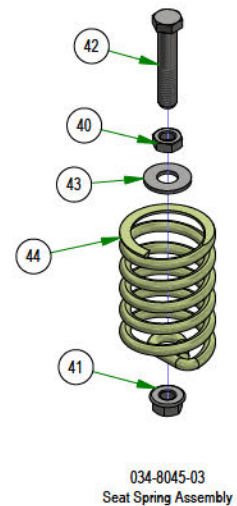

PARTS SECTION: FRAME SUB ASSEMBLIES