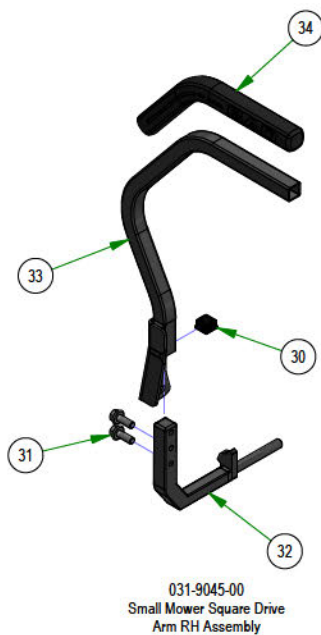

Parts List				Parts List			
ITEM	QTY	PART NUMBER	DESCRIPTION	ITEM	QTY	PART NUMBER	DESCRIPTION
20	1	013-8043-00	5/16-18 HEX NUT ZINC	35	1	014-9006-00	9565K16_Polyethylene Square Plug
21	1	018-8063-00	5/16-18 X 3/4 HEX CAP SCREW (GR.5) ZINC	36	2	018-0089-00	92323A554_Grade 5 Steel Serrated-Flange Hex Head Screw
22	1	024-6034-00	1/4 DRIVE-TYPE STRAIGHT GREASE FITTING ZINC YELLOW)	37	1	031-0076-00	Small Mower Square Drive Arm Lower LH Weldment
23	2	031-0032-00	2019 Drive Arm Bushing	38	1	031-9032-00	Small Mower Square Drive Arm LH Weldment
24	1	031-0053-00	2021 Drive Actuator RH Weldment	39	1	031-9044-00	Grip for 031-9045-00 / 031-9046-00
25	1	013-8043-00	5/16-18 HEX NUT ZINC	51	2	013-6051-00	3/8" Fine Threaded Jam Nut
26	1	018-8063-00	5/16-18 X 3/4 HEX CAP SCREW (GR.5) ZINC	52	1	035-5450-01	Push Rod - Right (Rod Only)
27	1	024-6034-00	1/4 DRIVE-TYPE STRAIGHT GREASE FITTING ZINC YELLOW)	53	1	048-3000-00	Spherical Rod End - Outlaw
28	2	031-0032-00	2019 Drive Arm Bushing	54	1	099-2009-00	Quick Release Ball Joint
29	1	031-0054-00	2021 Drive Actuator LH Weldment	55	2	013-6051-00	3/8" Fine Threaded Jam Nut
30	1	014-9006-00	9565K16_Polyethylene Square Plug	56	1	035-5451-01	Push Rod LH (Rod Only)
31	2	018-0089-00	92323A554_Grade 5 Steel Serrated-Flange Hex Head Screw	57	1	048-3000-00	Spherical Rod End - Outlaw
32	1	031-0077-00	Small Mower Square Drive Arm Lower RH Weldment	58	1	099-2009-00	Quick Release Ball Joint
33	1	031-9033-00	Small Mower Square Drive Arm RH Weldment	33	1	250-2752-22	2022 Maverick RH Front Suspension Arm Assy (42")
34	1	031-9044-00	Grip for 031-9045-00 / 031-9046-00	35	1	250-2802-22	2022 Maverick LH Front Suspension Arm Assy (42")