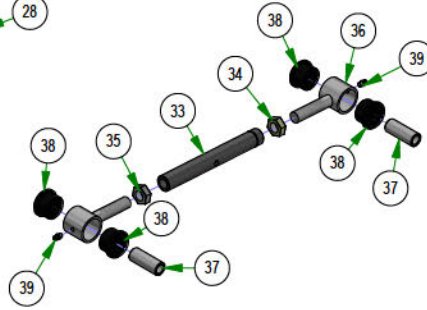

048-6000-00
2018 Maverick Turnbuckle (Top Link)