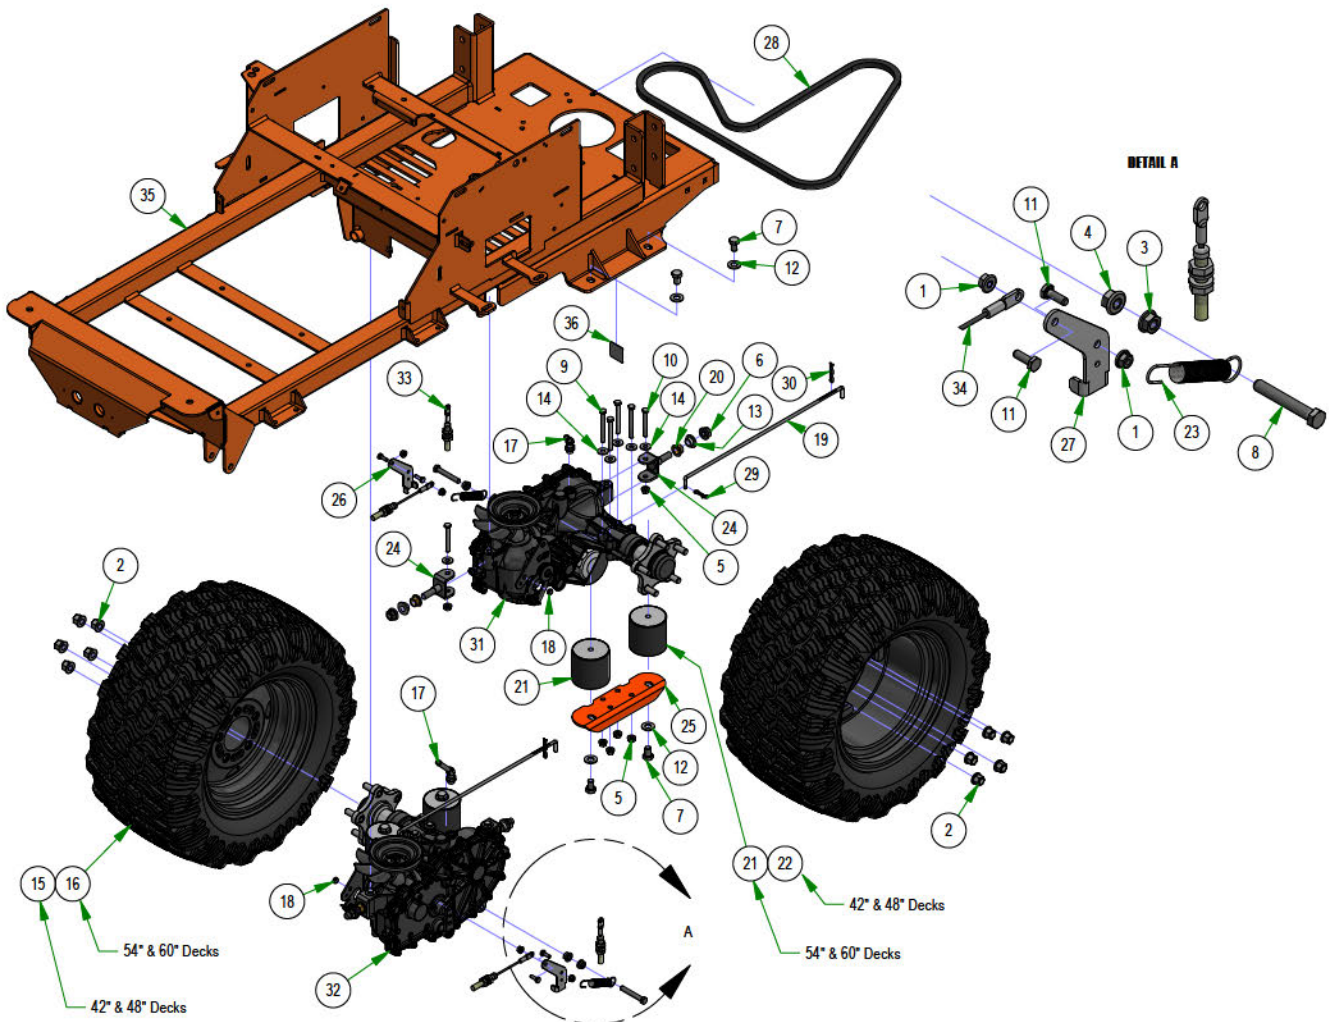

Parts List				Parts List			
ITEM	QTY	PART NUMBER	DESCRIPTION	ITEM	QTY	PART NUMBER	DESCRIPTION
1	4	013-2050-00	1/4-20 NYL INSERT FLANGE LOCKNUT ZINC	19	2	028-0070-00	Neutral Rod
2	10	013-3000-00	Acorn Lug Nut	20	4	032-5052-00	627 ID X .753 OD X .500 LGTH X 1.000 FLG OD X .094 FLG THICK FLANGED BEARING OIL-IMPREG BRNZ
3	2	013-5201-00	3/8-16 HEX SERRATED FLANGE NUT HARD/ZINC	21	4	032-9000-00	Vibration Mount-Green Dot
4	2	013-5202-00	3/8-16 NYLON INSERT FLANGE LOCKNUT (GR.F) ZINC	22	4	032-9002-00	Vibration Mount- Red Dot
5	12	013-8049-00	5/16-18 NYLON INSERT FLANGE LOCKNUT ZINC	23	2	034-1026-00	Brake Return Spring
6	4	013-8050-00	1/2-13 NYLON INSERT FLANGE LOCKNUT ZINC	24	4	039-0001-00	Maverick Rear Transaxle Pivot Bracket
7	8	018-1055-00	1/2-13 X 3/4 HEX CAP SCREW (GR.5) ZINC	25	2	039-1306-00	Rear Suspension Transaxle Mount
8	2	018-2071-00	3/8-16 X 2-1/2 HEX TAP BOLT (GR.5) ZINC Fully Threaded	26	1	039-1320-00	Brake Arm Ext (Left)
9	8	018-4701-00	5/16-18 X 3 HEX CAP SCREW (GR.5) ZINC	27	1	039-1321-00	Brake Arm Ext (Right)
10	4	018-5344-00	5/16-18 X 2-1/2 HEX CAP SCREW (GR.5) ZINC	28	1	041-7400-00	75.8" Pump Belt
11	4	018-8052-00	1/4-20 X 3/4 HEX CAP SCREW (GR.5) ZINC	29	2	044-2004-00	Bow Pin
12	8	019-5702-00	1/2 SAE FLAT WASHER (1-1/16" OD) GR.8 ZINC YELLOW	30	2	044-2008-00	Neutral Rod Clip
13	4	019-8027-00	.525 ID SHOULDER WASHER NYLON	31	1	050-6000-02	2025 LH 3400 Transaxle
14	12	019-8044-00	5/16 USS FLAT WASHER (7/8 OD) ZINC	32	1	050-6001-02	2025 RH 3400 Transaxle
15	2	022-4040-00	23x9-12 Reaper Turf	33	1	064-3050-21	2021 Load Balanced Brake Cable 1
16	2	022-4200-00	23x11-12 Reaper Turf Assembly	34	1	064-3051-21	2021 Load Balanced Brake Cable 2
17	2	024-1200-00	ZT Fitting, 3/8 x 3/8 45 Degree, 4603-6-6	35	1	070-2504-00	2025 Maverick Frame V2
18	2	025-0036-00	Drive Arm Transaxle Spacer	36	1	091-0019-00	Patent Decal