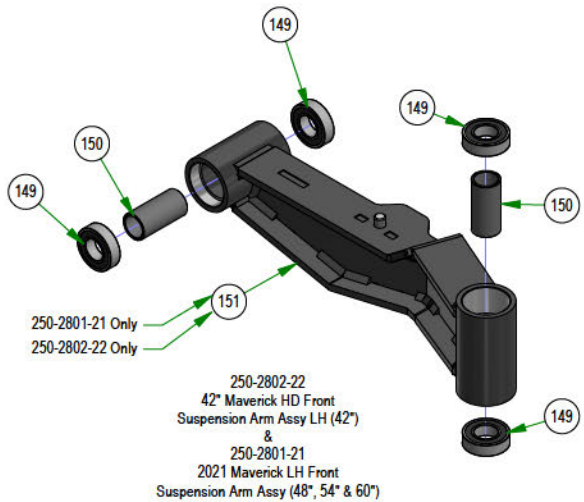

250-2801-21 Only
250-2802-22 Only

250-2802-22
42" Maverick HD Front
Suspension Arm Assy LH (42")
&
250-2801-21
2021 Maverick LH Front
Suspension Arm Assy (48", 54" & 60")