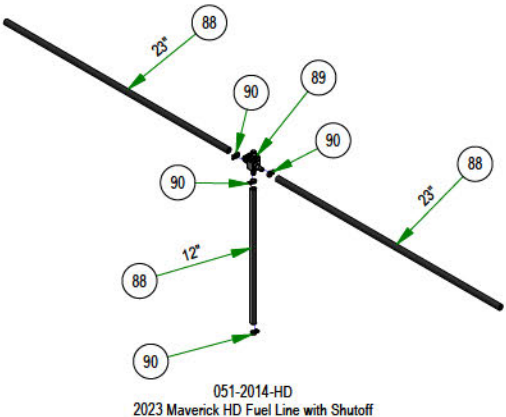

PARTS SECTION: FRAME SUB ASSEMBLIES

PARTS SECTION: FRAME SUB ASSEMBLIES

Parts List			
ITEM	QTY	PART NUMBER	DESCRIPTION
85	5.750 ft	051-8067-00	4" 1/4 Fuel Line
86	1	067-6059-00	3 Way Fuel Shut-Off Valve 1/4x1/4x1/4
87	4	072-8069-00	1/4 Fuel Hose Clamp
88	4.833 ft	051-8067-00	4" 1/4 Fuel Line
89	1	067-6059-00	3 Way Fuel Shut-Off Valve 1/4x1/4x1/4
90	4	072-8069-00	1/4 Fuel Hose Clamp
91	1	051-2025-02	3/16" Vinyl Tubing, 55" Long
92	6.250 ft	051-8072-00	1/4" Vinyl Tubing
93	1	067-0020-00	Carbon Canister
94	1	072-0002-00	8.6mm Hose Clamp
95	4	072-8070-00	MZ Tank Hose Clamp 1/4 Vinyl
96	3	072-8077-00	Roto DW-6.5ST Z3X
97	1	073-8068-00	fuel line T
98	1	066-8083-00	Fuel Cap
99	1	067-4090-00	Fuel Gauge w/Grommet
100	1	067-6070-00	Rollover Valve W/Grommet
101	1	067-9903-00	Fuel Pick-up for 067-2021-00
102	1	066-8083-00	Fuel Cap
103	1	067-6070-00	Rollover Valve W/Grommet
104	1	067-9902-00	Fuel Pick-up for 067-2022-00
33	1	250-2752-22	2022 Maverick RH Front Suspension Arm Assy (42")
35	1	250-2802-22	2022 Maverick LH Front Suspension Arm Assy (42")