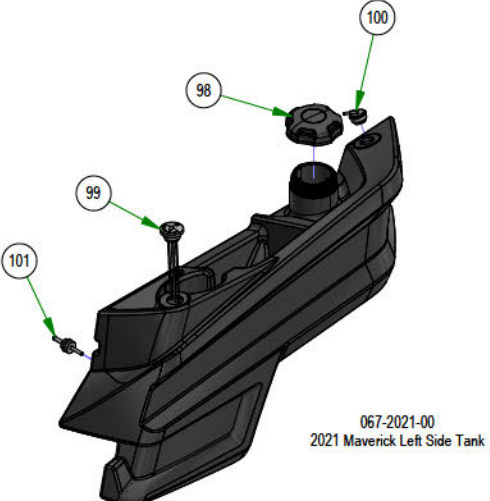

PARTS SECTION: FRAME SUB ASSEMBLIES

PARTS SECTION: FRAME SUB ASSEMBLIES

Parts List			
ITEM	QTY	PART NUMBER	DESCRIPTION
85	5.750 ft	051-8067-00	4" 1/4 Fuel Line
86	1	067-6059-00	3 Way Fuel Shut-Off Valve 1/4x1/4x1/4
87	4	072-8069-00	1/4 Fuel Hose Clamp
88	4.833 ft	051-8067-00	4" 1/4 Fuel Line
89	1	067-6059-00	3 Way Fuel Shut-Off Valve 1/4x1/4x1/4
90	4	072-8069-00	1/4 Fuel Hose Clamp
91	1	051-2025-02	3/16" Vinyl Tubing, 55" Long
92	6.250 ft	051-8072-00	1/4" Vinyl Tubing
93	1	067-0020-00	Carbon Canister
94	1	072-0002-00	8.6mm Hose Clamp
95	4	072-8070-00	MZ Tank Hose Clamp 1/4 Vinyl
96	3	072-8077-00	Roto DW-6.5ST Z3X
97	1	073-8068-00	fuel line T
98	1	066-8083-00	Fuel Cap
99	1	067-4090-00	Fuel Gauge w/Grommet
100	1	067-6070-00	Rollover Valve W/Grommet
101	1	067-9903-00	Fuel Pick-up for 067-2021-00
102	1	066-8083-00	Fuel Cap
103	1	067-6070-00	Rollover Valve W/Grommet
104	1	067-9902-00	Fuel Pick-up for 067-2022-00
33	1	250-2752-22	2022 Maverick RH Front Suspension Arm Assy (42")
35	1	250-2802-22	2022 Maverick LH Front Suspension Arm Assy (42")