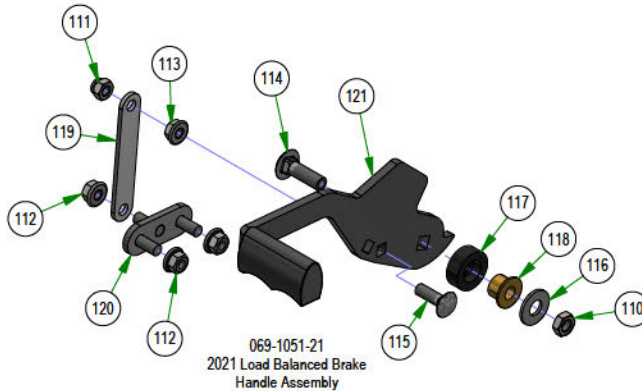

PARTS SECTION: FRAME SUB ASSEMBLIES