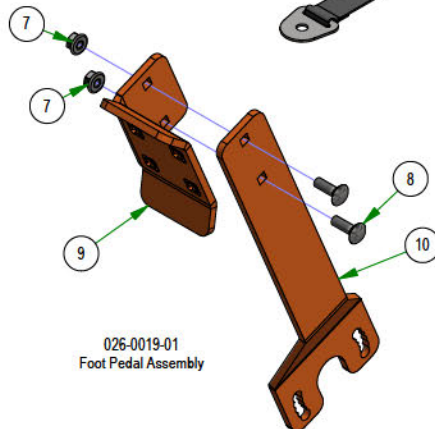

PARTS SECTION: FRAME SUB ASSEMBLIES