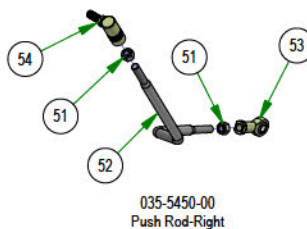

Parts List				Parts List			
ITEM	QTY	PART NUMBER	DESCRIPTION	ITEM	QTY	PART NUMBER	DESCRIPTION
20	1	013-8043-00	5/16-18 HEX NUT ZINC	35	1	014-9006-00	9565K16_Polyethylene Square Plug
21	1	018-8063-00	5/16-18 X 3/4 HEX CAP SCREW (GR.5) ZINC	36	2	018-0089-00	92323A554_Grade 5 Steel Serrated-Flange Hex Head Screw
22	1	024-6034-00	1/4 DRIVE-TYPE STRAIGHT GREASE FITTING ZINC YELLOW)	37	1	031-0076-00	Small Mower Square Drive Arm Lower LH Weldment
23	2	031-0032-00	2019 Drive Arm Bushing	38	1	031-9032-00	Small Mower Square Drive Arm LH Weldment
24	1	031-0053-00	2021 Drive Actuator RH Weldment	39	1	031-9044-00	Grip for 031-9045-00 / 031-9046-00
25	1	013-8043-00	5/16-18 HEX NUT ZINC	51	2	013-6051-00	3/8" Fine Threaded Jam Nut
26	1	018-8063-00	5/16-18 X 3/4 HEX CAP SCREW (GR.5) ZINC	52	1	035-5450-01	Push Rod - Right (Rod Only)
27	1	024-6034-00	1/4 DRIVE-TYPE STRAIGHT GREASE FITTING ZINC YELLOW)	53	1	048-3000-00	Spherical Rod End - Outlaw
28	2	031-0032-00	2019 Drive Arm Bushing	54	1	099-2009-00	Quick Release Ball Joint
29	1	031-0054-00	2021 Drive Actuator LH Weldment	55	2	013-6051-00	3/8" Fine Threaded Jam Nut
30	1	014-9006-00	9565K16_Polyethylene Square Plug	56	1	035-5451-01	Push Rod LH (Rod Only)
31	2	018-0089-00	92323A554_Grade 5 Steel Serrated-Flange Hex Head Screw	57	1	048-3000-00	Spherical Rod End - Outlaw
32	1	031-0077-00	Small Mower Square Drive Arm Lower RH Weldment	58	1	099-2009-00	Quick Release Ball Joint
33	1	031-9033-00	Small Mower Square Drive Arm RH Weldment	33	1	250-2752-22	2022 Maverick RH Front Suspension Arm Assy (42")
34	1	031-9044-00	Grip for 031-9045-00 / 031-9046-00	35	1	250-2802-22	2022 Maverick LH Front Suspension Arm Assy (42")