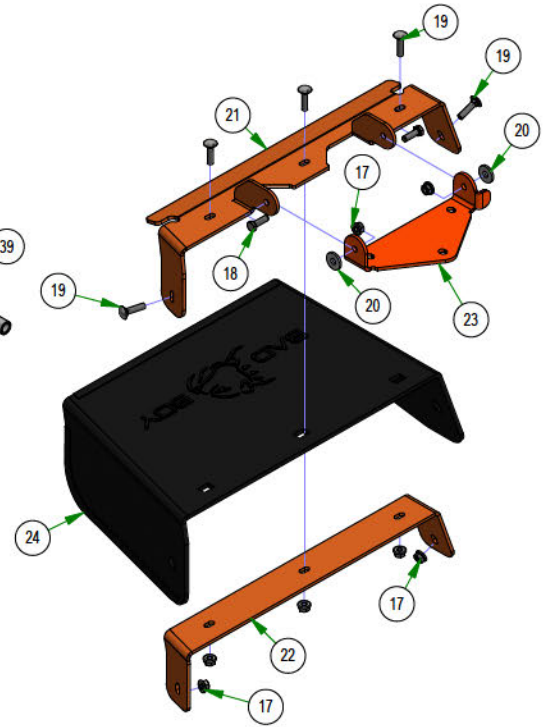

210-6005-48
ZT Chute Assembly
42" & 48" Decks