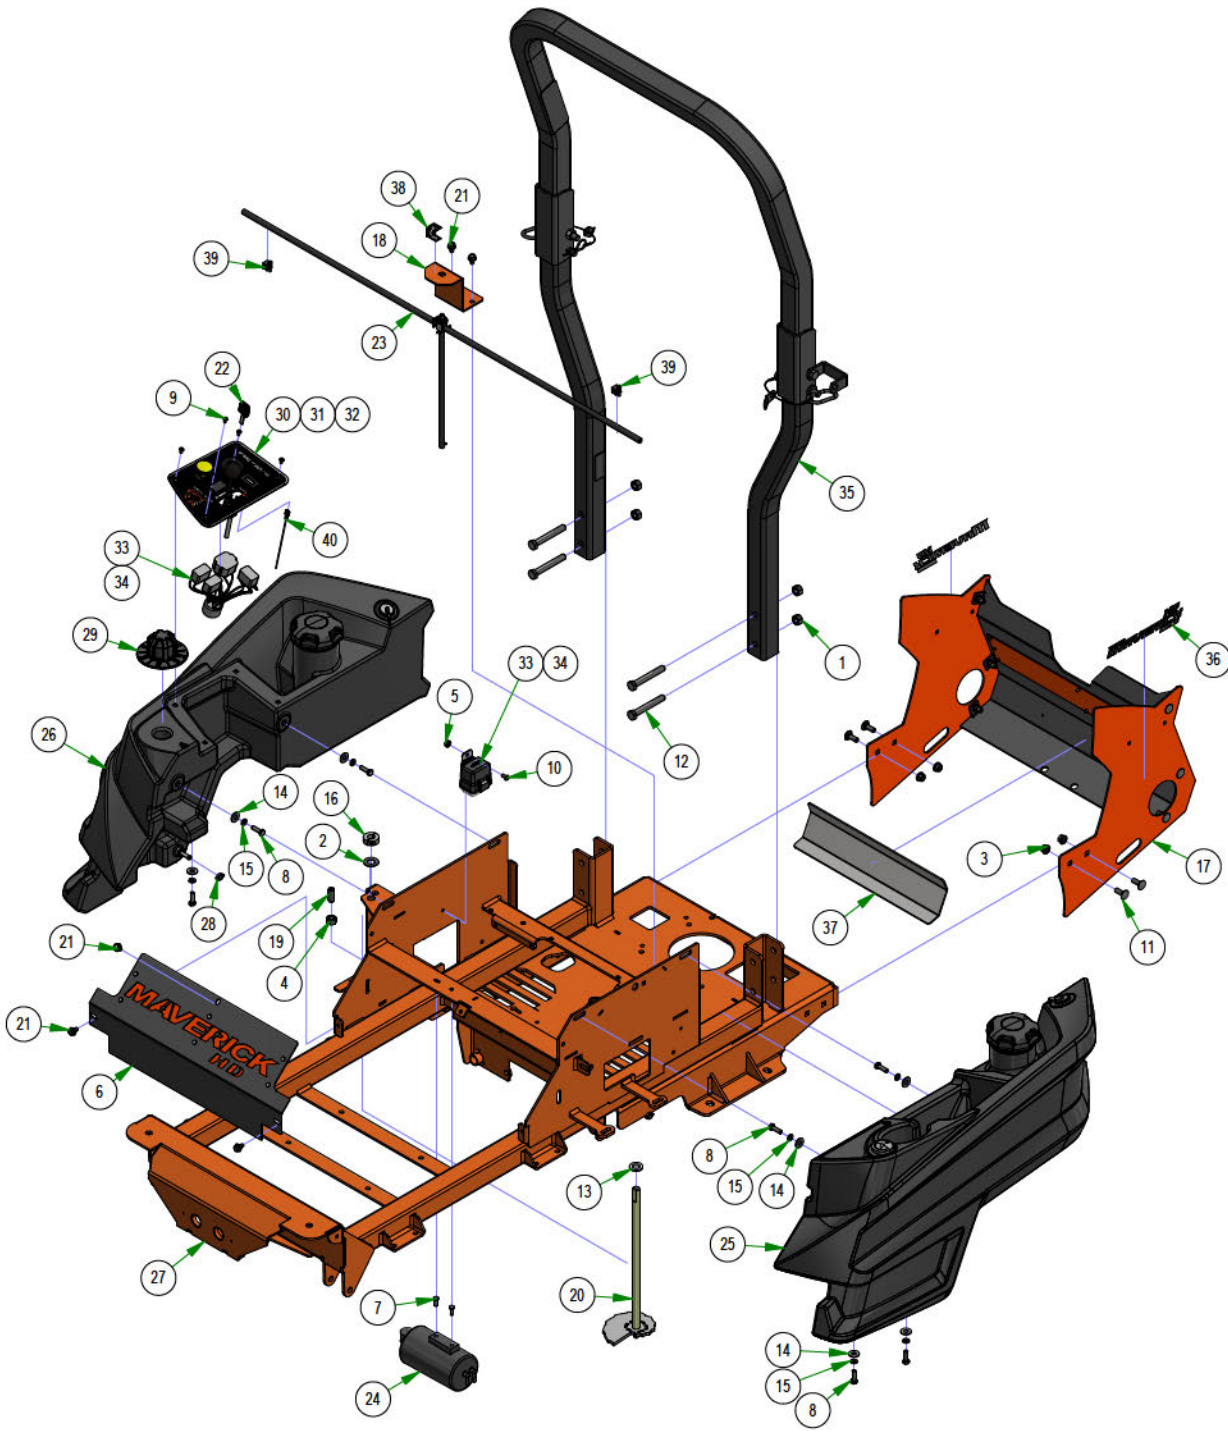

PARTS SECTION: FUEL TANK & REAR COVER

PARTS SECTION: FUEL TANK & REAR COVER

Parts List				Parts List			
ITEM	QTY	PART NUMBER	DESCRIPTION	ITEM	QTY	PART NUMBER	DESCRIPTION
1	4	013-0005-00	1/2-13 HEX 2-WAY REVERSIBLE CENTER LOCKNUT Grade B ZINC	21	5	030-7044-00	5/16-18 X 1/2 HWH unslot (F) tcs zinc
2	1	013-0080-00	.625 ID x 1.250 OD x .062 THK F/W Nylon	22	1	042-9000-00	Ignition Key
3	4	013-5202-00	3/8-16 NYLON INSERT FLANGE LOCKNUT (GR.F) ZINC	23	1	051-2014-HD	2023 Maverick HD Fuel Line with Shutoff
4	1	013-7018-00	1/2-13 HEX NUT ZINC	24	1	067-0020-23	2023 HD Kohler/Kawasaki EPA Canister Assembly
5	1	013-9001-00	1/4-20 HEX SERRATED FLANGE NUT HARD/ZINC	25	1	067-2021-00	2021 Maverick Left Side Tank
6	1	014-1001-00	Maverick HD Cooler Cover	26	1	067-2022-00	2022 Maverick HD RH Fuel Tank
7	2	018-0024-00	M6-1.0 X 16MM DIN 933 HEX TAP BOLT (CL 8.8) ZINC	27	1	070-2504-00	2025 Maverick Frame V2
8	7	018-2007-00	5/16-18 X 1 HEX CAP SCREW (GR.5) ZINC	28	2	072-8076-00	2 EAR CLAMP 12.5mm-15mm
9	4	018-2010-00	10-32 X 3/8 BUTTON SOCKET CAP SCREW 18-8 STAINLESS STEEL	29	1	077-9000-00	MZ/ZT Deck Height Dial
10	1	018-2012-00	1/4-20 X 1/2 BUTTON SOCKET CAP SCREW 18-8 STAINLESS STEEL	30	1	079-3560-21	Maverick HD EFI Control Panel Assy
11	4	018-5044-00	3/8-16 X 1 CARRIAGE BOLT (GR.5) ZINC	31	1	079-3560-23	2023 Control Panel Assembly
12	4	018-6054-00	1/2-13 X 3-1/2 HEX CAP SCREW (GR.5) ZINC	32	1	079-3561-25	2025 ZT/MAV/HD Control Panel Assembly
13	1	019-6017-00	.635 ID X 1.120 OD X .140 THICK FLAT WASHER NYLON	33	1	086-3600-00	2024 Wiring Harness with Clips
14	7	019-8044-00	5/16 USS FLAT WASHER (7/8 OD) ZINC	34	1	086-3600-25	2025 Wiring Harness with Clips and Lights
15	7	019-8051-00	5/16 SPLIT LOCKWASHER ZINC	35	1	089-0005-00	2016 2x2 ROPS
16	1	025-0002-00	5/8" Split Collar	36	2	091-0513-00	Maverick HD Back Plate Decal
17	1	026-0205-22	2022 Maverick Rear Cover Assembly	37	1	091-4050-00	Heat Shield (Fiberglass Adhesive)
18	1	026-0309-00	Fuel Shut Off Mounting Plate	38	1	091-6021-00	Maverick HD Shut Off Valve Decal
19	1	028-0008-00	Dial Rod Plunger	39	2	214-1008-00	Edge Clip With Ziptie
20	1	028-0070-17	ZT Deck Height Bar Assembly	40	1	216-1000-17	2017 MZ/ZT/MAV Tach Wire Assy