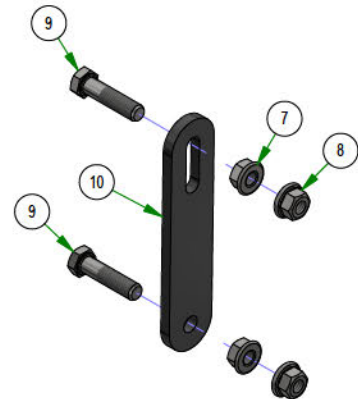

039-2127-17
Deck Hanger Assembly