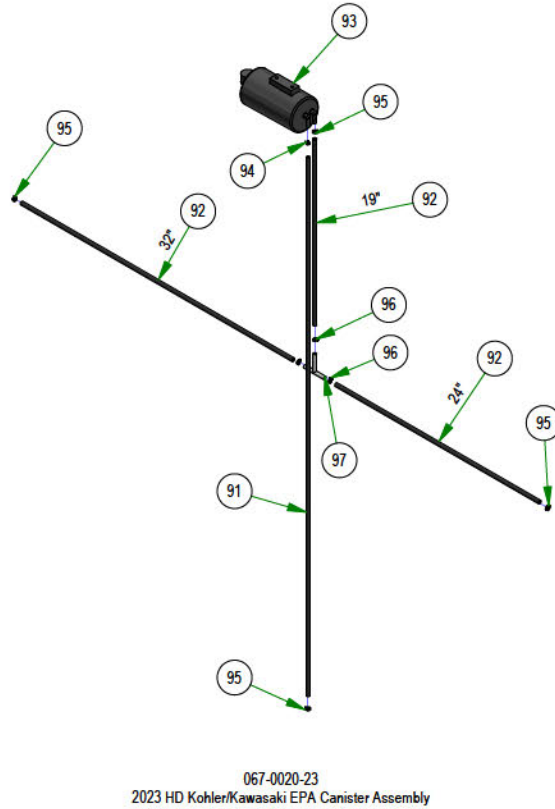

PARTS SECTION: FRAME SUB ASSEMBLIES

PARTS SECTION: FRAME SUB ASSEMBLIES

Parts List			
ITEM	QTY	PART NUMBER	DESCRIPTION
85	5.750 ft	051-8067-00	4" 1/4 Fuel Line
86	1	067-6059-00	3 Way Fuel Shut-Off Valve 1/4x1/4x1/4
87	4	072-8069-00	1/4 Fuel Hose Clamp
88	4.833 ft	051-8067-00	4" 1/4 Fuel Line
89	1	067-6059-00	3 Way Fuel Shut-Off Valve 1/4x1/4x1/4
90	4	072-8069-00	1/4 Fuel Hose Clamp
91	1	051-2025-02	3/16" Vinyl Tubing, 55" Long
92	6.250 ft	051-8072-00	1/4" Vinyl Tubing
93	1	067-0020-00	Carbon Canister
94	1	072-0002-00	8.6mm Hose Clamp
95	4	072-8070-00	MZ Tank Hose Clamp 1/4 Vinyl
96	3	072-8077-00	Roto DW-6.5ST Z3X
97	1	073-8068-00	fuel line T
98	1	066-8083-00	Fuel Cap
99	1	067-4090-00	Fuel Gauge w/Grommet
100	1	067-6070-00	Rollover Valve W/Grommet
101	1	067-9903-00	Fuel Pick-up for 067-2021-00
102	1	066-8083-00	Fuel Cap
103	1	067-6070-00	Rollover Valve W/Grommet
104	1	067-9902-00	Fuel Pick-up for 067-2022-00
33	1	250-2752-22	2022 Maverick RH Front Suspension Arm Assy (42")
35	1	250-2802-22	2022 Maverick LH Front Suspension Arm Assy (42")