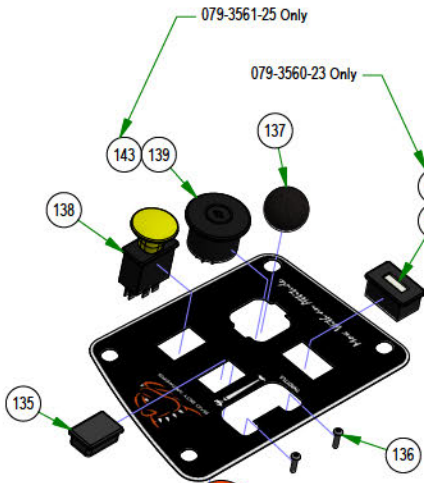

PARTS SECTION: DRIVE ARMS

Parts List				Parts List			
ITEM	QTY	PART NUMBER	DESCRIPTION	ITEM	QTY	PART NUMBER	DESCRIPTION
1	2	013-5041-00	3/8-16 NYLON INSERT LOCKNUT ZINC	13	2	025-0036-00	Drive Arm Transaxle Spacer
2	2	013-6014-00	3/8-16 HEX NUT ZINC	14	1	028-0049-00	2021 Maverick Steering Actuator Rod
3	4	013-6051-00	3/8-24 HEX NUT ZINC YELLOW	15	1	031-0053-21	2021 Maverick Drive Arm Actuator RH Assembly
4	4	013-8050-00	1/2-13 NYLON INSERT FLANGE LOCKNUT ZINC	16	1	031-0054-21	2021 Maverick Drive Arm Actuator LH Assembly
5	4	013-9002-00	5/16-18 HEX SERRATED FLANGE NUT HARD/ZINC	17	1	031-9045-00	Small Mower Square Drive Arm RH Assembly
6	4	018-2050-00	10mm Damper Ball Stud-Steering	18	1	031-9046-00	Small Mower Square Drive Arm LH Assembly
7	2	018-5040-00	3/8-16 X 1-1/4 HEX CAP SCREW (GR.5) ZINC	19	2	034-8025-00	Drive Lever Spring
8	2	018-5043-00	3/8-16 X 1-1/4 CARRIAGE BOLT ZINC	20	1	035-5450-00	Push Rod-Right
9	2	019-5029-00	3/8 FLAT WASHER USS (1" OD) ZINC	21	1	035-5451-00	Push Rod-Left
10	2	019-5037-00	3/8 SPLIT LOCKWASHER ZINC	22	1	070-2504-00	2025 Maverick Frame V2
11	4	019-8027-00	.525 ID SHOULDER WASHER NYLON	23	2	077-8075-00	Rail Mount Safety Switch
12	2	019-8054-00	.505 ID X 1.000 OD X .125 THICK FLAT WASHER NYLON	24	2	087-0001-00	Steering Damper

PARTS SECTION: FRAME SUB ASSEMBLIES

079-3472-25
2025 ZT/Mav/HD
Floorboard Assembly

026-0205-22
2022 Maverick Rear
Cover Assembly

028-0070-17
ZT Deck Height
Bar Assembly

067-8090-03
Hydro Tank Assembly

039-5944-25
Pump Idler Bracket
Assembly-HD/Mav

250-2851-21 Only
250-2752-22 Only
250-2751-21 Only

250-2752-22
42" Maverick HD Front
Suspension Arm Assy RH (42")
&
250-2851-21
2021 Maverick RH Long Front
Suspension Arm Assy (54" & 60")
&
250-2751-21
2021 Maverick RH Short Front
Suspension Arm Assy (48")

250-2801-21 Only
250-2802-22 Only

250-2802-22
42" Maverick HD Front
Suspension Arm Assy LH (42")
&
250-2801-21
2021 Maverick LH Front
Suspension Arm Assy (48", 54" & 60")

PARTS SECTION: FRAME SUB ASSEMBLIES