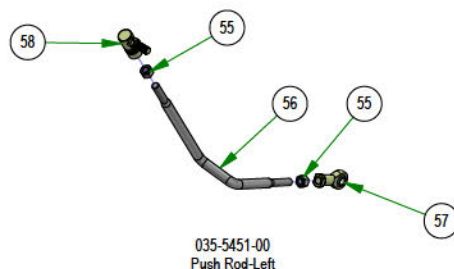

Parts List				Parts List			
ITEM	QTY	PART NUMBER	DESCRIPTION	ITEM	QTY	PART NUMBER	DESCRIPTION
20	1	013-8043-00	5/16-18 HEX NUT ZINC	35	1	014-9006-00	9565K16_Polyethylene Square Plug
21	1	018-8063-00	5/16-18 X 3/4 HEX CAP SCREW (GR.5) ZINC	36	2	018-0089-00	92323A554_Grade 5 Steel Serrated-Flange Hex Head Screw
22	1	024-6034-00	1/4 DRIVE-TYPE STRAIGHT GREASE FITTING ZINC YELLOW)	37	1	031-0076-00	Small Mower Square Drive Arm Lower LH Weldment
23	2	031-0032-00	2019 Drive Arm Bushing	38	1	031-9032-00	Small Mower Square Drive Arm LH Weldment
24	1	031-0053-00	2021 Drive Actuator RH Weldment	39	1	031-9044-00	Grip for 031-9045-00 / 031-9046-00
25	1	013-8043-00	5/16-18 HEX NUT ZINC	51	2	013-6051-00	3/8" Fine Threaded Jam Nut
26	1	018-8063-00	5/16-18 X 3/4 HEX CAP SCREW (GR.5) ZINC	52	1	035-5450-01	Push Rod - Right (Rod Only)
27	1	024-6034-00	1/4 DRIVE-TYPE STRAIGHT GREASE FITTING ZINC YELLOW)	53	1	048-3000-00	Spherical Rod End - Outlaw
28	2	031-0032-00	2019 Drive Arm Bushing	54	1	099-2009-00	Quick Release Ball Joint
29	1	031-0054-00	2021 Drive Actuator LH Weldment	55	2	013-6051-00	3/8" Fine Threaded Jam Nut
30	1	014-9006-00	9565K16_Polyethylene Square Plug	56	1	035-5451-01	Push Rod LH (Rod Only)
31	2	018-0089-00	92323A554_Grade 5 Steel Serrated-Flange Hex Head Screw	57	1	048-3000-00	Spherical Rod End - Outlaw
32	1	031-0077-00	Small Mower Square Drive Arm Lower RH Weldment	58	1	099-2009-00	Quick Release Ball Joint
33	1	031-9033-00	Small Mower Square Drive Arm RH Weldment	33	1	250-2752-22	2022 Maverick RH Front Suspension Arm Assy (42")
34	1	031-9044-00	Grip for 031-9045-00 / 031-9046-00	35	1	250-2802-22	2022 Maverick LH Front Suspension Arm Assy (42")