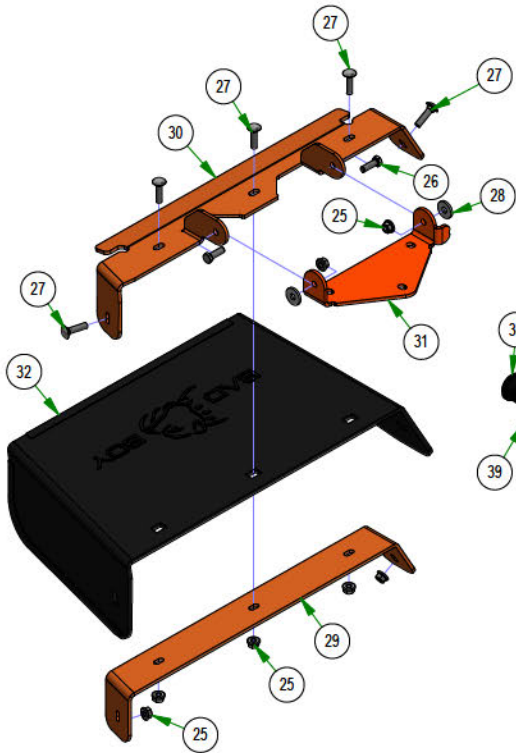

PARTS SECTION: DECK SUB ASSEMBLIES

210-6005-98
Discharge Chute Assembly
54" & 60" Decks