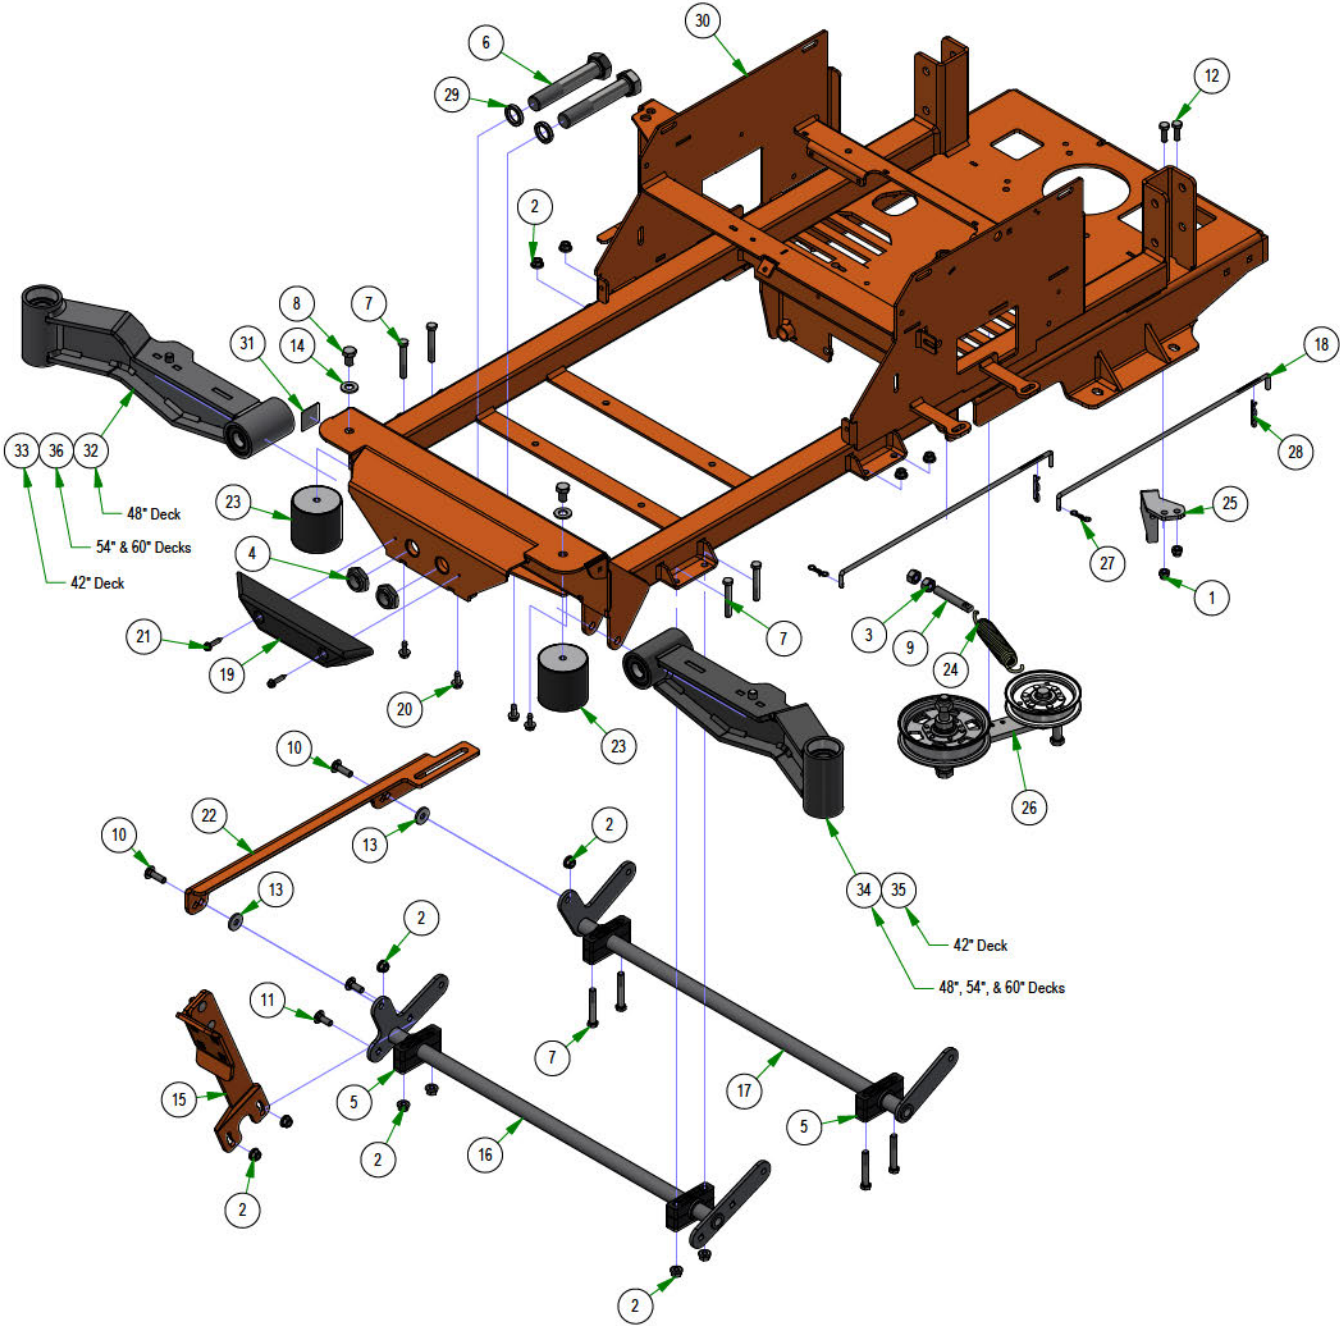

PARTS SECTION: LOWER FRAME

PARTS SECTION: LOWER FRAME

Parts List				Parts List			
ITEM	QTY	PART NUMBER	DESCRIPTION	ITEM	QTY	PART NUMBER	DESCRIPTION
1	2	013-5041-00	3/8-16 NYLON INSERT LOCKNUT ZINC	19	1	029-7040-00	Bumper EZT
2	12	013-5202-00	3/8-16 NYLON INSERT FLANGE LOCKNUT (GR.F) ZINC	20	4	030-7042-00	5/16-18 X 3/4 HEX WASHER SLOT (F) TCS ZINC
3	2	013-7018-00	1/2-13 HEX NUT ZINC	21	2	030-7047-00	1/4-14 X 1-1/4 HEX WASHER UNSLOT TEK/3 ZINC
4	2	013-9004-00	1"-14 NYLON INSERT JAM LOCKNUT ZINC	22	1	031-0510-00	2017 MZ/ZT Actuator Linkage
5	4	017-9076-00	Pillow Block Kit	23	2	032-9002-00	Vibration Mount- Red Dot
6	2	018-0026-00	1"-14 X 5-1/2 HEX CAP SCREW (GR.8) ZINC YELLOW	24	1	034-2020-00	Deck Idler Spring
7	8	018-0028-00	3/8-16 X 2-1/2 HEX CAP SCREW (GR.5) ZINC	25	1	039-0267-00	2025 ZT Clutch Bracket
8	2	018-1055-00	1/2-13 X 3/4 HEX CAP SCREW (GR.5) ZINC	26	1	039-5944-25	Pump Idler Bracket Assembly-HD/Mav
9	1	018-2004-50	All Thread	27	2	044-2004-00	Bow Pin
10	2	018-5043-00	3/8-16 X 1-1/4 CARRIAGE BOLT ZINC	28	2	044-2008-00	Neutral Rod Clip
11	2	018-5044-00	3/8-16 X 1 CARRIAGE BOLT (GR.5) ZINC	29	2	058-1000-00	1.02 ID X 1.38 OD X .250 THK SPACER ZINC
12	2	018-6049-00	3/8-16 X 1 GR 5 Hex Bolts Zinc	30	1	070-2504-00	2025 Maverick Frame V2
13	2	019-2073-00	.390 ID X 1.12 OD X .125 THK FLAT WASHER NYLON	31	1	091-8002-00	Independently Articulating Front Suspension Arms Patent Decal
14	2	019-5702-00	1/2 SAE FLAT WASHER (1-1/16" OD) GR.8 ZINC YELLOW	32	1	250-2751-21	2021 Maverick RH Short Front Suspension Arm Assy (48")
15	1	026-0019-01	Foot Pedal Assembly	33	1	250-2752-22	2022 Maverick RH Front Suspension Arm Assy (42")
16	1	028-0002-00	Actuator Bar Front- 2017 MZ/ZT	34	1	250-2801-21	2021 Maverick LH Front Suspension Arm Assy (48", 54" & 60")
17	1	028-0003-00	Actuator Bar Rear- 2017 MZ/ZT	35	1	250-2802-22	2022 Maverick LH Front Suspension Arm Assy (42")
18	2	028-0070-00	Neutral Rod	36	1	250-2851-21	2021 Maverick RH Long Front Suspension Arm Assy (54" & 60")