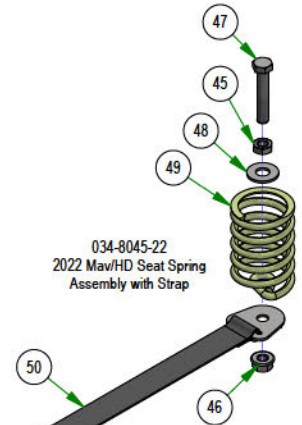

PARTS SECTION: FRAME SUB ASSEMBLIES