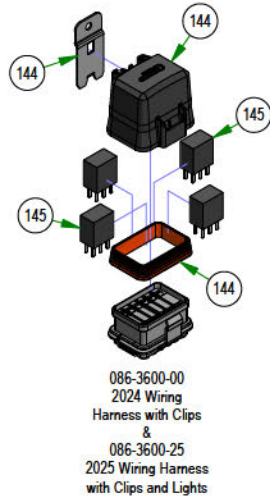

250-2851-21 Only
250-2752-22 Only
250-2751-21 Only

250-2752-22
42" Maverick HD Front
Suspension Arm Assy RH (42")
&
250-2851-21
2021 Maverick RH Long Front
Suspension Arm Assy (54" & 60")
&
250-2751-21
2021 Maverick RH Short Front
Suspension Arm Assy (48")

250-2801-21 Only
250-2802-22 Only

250-2802-22
42" Maverick HD Front
Suspension Arm Assy LH (42")
&
250-2801-21
2021 Maverick LH Front
Suspension Arm Assy (48", 54" & 60")

PARTS SECTION: FRAME SUB ASSEMBLIES