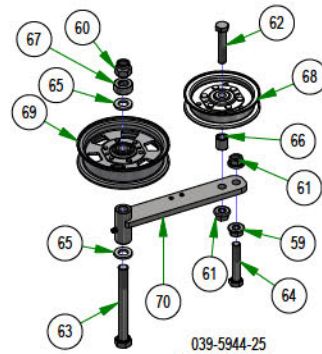

PARTS SECTION: DRIVE ARMS

Parts List				Parts List			
ITEM	QTY	PART NUMBER	DESCRIPTION	ITEM	QTY	PART NUMBER	DESCRIPTION
1	2	013-5041-00	3/8-16 NYLON INSERT LOCKNUT ZINC	13	2	025-0036-00	Drive Arm Transaxle Spacer
2	2	013-6014-00	3/8-16 HEX NUT ZINC	14	1	028-0049-00	2021 Maverick Steering Actuator Rod
3	4	013-6051-00	3/8-24 HEX NUT ZINC YELLOW	15	1	031-0053-21	2021 Maverick Drive Arm Actuator RH Assembly
4	4	013-8050-00	1/2-13 NYLON INSERT FLANGE LOCKNUT ZINC	16	1	031-0054-21	2021 Maverick Drive Arm Actuator LH Assembly
5	4	013-9002-00	5/16-18 HEX SERRATED FLANGE NUT HARD/ZINC	17	1	031-9045-00	Small Mower Square Drive Arm RH Assembly
6	4	018-2050-00	10mm Damper Ball Stud-Steering	18	1	031-9046-00	Small Mower Square Drive Arm LH Assembly
7	2	018-5040-00	3/8-16 X 1-1/4 HEX CAP SCREW (GR.5) ZINC	19	2	034-8025-00	Drive Lever Spring
8	2	018-5043-00	3/8-16 X 1-1/4 CARRIAGE BOLT ZINC	20	1	035-5450-00	Push Rod-Right
9	2	019-5029-00	3/8 FLAT WASHER USS (1" OD) ZINC	21	1	035-5451-00	Push Rod-Left
10	2	019-5037-00	3/8 SPLIT LOCKWASHER ZINC	22	1	070-2504-00	2025 Maverick Frame V2
11	4	019-8027-00	.525 ID SHOULDER WASHER NYLON	23	2	077-8075-00	Rail Mount Safety Switch
12	2	019-8054-00	.505 ID X 1.000 OD X .125 THICK FLAT WASHER NYLON	24	2	087-0001-00	Steering Damper

PARTS SECTION: FRAME SUB ASSEMBLIES

079-3472-25
2025 ZT/Mav/HD
Floorboard Assembly

026-0205-22
2022 Maverick Rear
Cover Assembly

028-0070-17
ZT Deck Height
Bar Assembly

067-8090-03
Hydro Tank Assembly

039-5944-25
Pump Idler Bracket
Assembly-HD/Mav

250-2851-21 Only
250-2752-22 Only
250-2751-21 Only

250-2752-22
42" Maverick HD Front
Suspension Arm Assy RH (42")
&
250-2851-21
2021 Maverick RH Long Front
Suspension Arm Assy (54" & 60")
&
250-2751-21
2021 Maverick RH Short Front
Suspension Arm Assy (48")