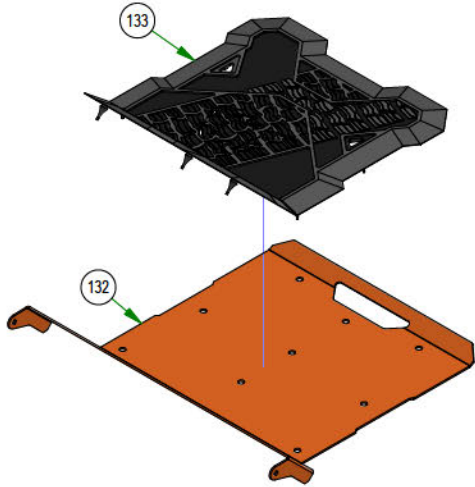

PARTS SECTION: FRAME SUB ASSEMBLIES

079-3472-25
2025 ZT/Mav/HD
Floorboard Assembly