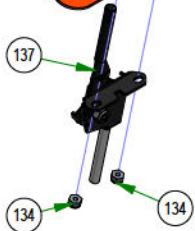

250-2851-21 Only
250-2752-22 Only
250-2751-21 Only

250-2752-22
42" Maverick HD Front
Suspension Arm Assy RH (42")
&
250-2851-21
2021 Maverick RH Long Front
Suspension Arm Assy (54" & 60")
&
250-2751-21
2021 Maverick RH Short Front
Suspension Arm Assy (48")

250-2801-21 Only
250-2802-22 Only

250-2802-22
42" Maverick HD Front
Suspension Arm Assy LH (42")
&
250-2801-21
2021 Maverick LH Front
Suspension Arm Assy (48", 54" & 60")

PARTS SECTION: FRAME SUB ASSEMBLIES