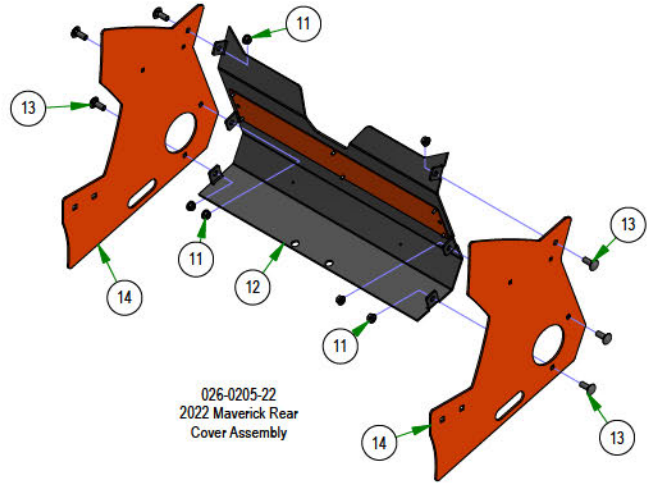

026-0205-22
2022 Maverick Rear
Cover Assembly