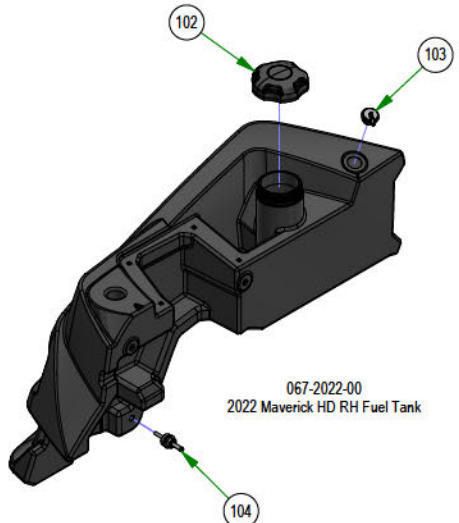

PARTS SECTION: FRAME SUB ASSEMBLIES

PARTS SECTION: FRAME SUB ASSEMBLIES

Parts List			
ITEM	QTY	PART NUMBER	DESCRIPTION
85	5.750 ft	051-8067-00	4" 1/4 Fuel Line
86	1	067-6059-00	3 Way Fuel Shut-Off Valve 1/4x1/4x1/4
87	4	072-8069-00	1/4 Fuel Hose Clamp
88	4.833 ft	051-8067-00	4" 1/4 Fuel Line
89	1	067-6059-00	3 Way Fuel Shut-Off Valve 1/4x1/4x1/4
90	4	072-8069-00	1/4 Fuel Hose Clamp
91	1	051-2025-02	3/16" Vinyl Tubing, 55" Long
92	6.250 ft	051-8072-00	1/4" Vinyl Tubing
93	1	067-0020-00	Carbon Canister
94	1	072-0002-00	8.6mm Hose Clamp
95	4	072-8070-00	MZ Tank Hose Clamp 1/4 Vinyl
96	3	072-8077-00	Roto DW-6.5ST Z3X
97	1	073-8068-00	fuel line T
98	1	066-8083-00	Fuel Cap
99	1	067-4090-00	Fuel Gauge w/Grommet
100	1	067-6070-00	Rollover Valve W/Grommet
101	1	067-9903-00	Fuel Pick-up for 067-2021-00
102	1	066-8083-00	Fuel Cap
103	1	067-6070-00	Rollover Valve W/Grommet
104	1	067-9902-00	Fuel Pick-up for 067-2022-00
33	1	250-2752-22	2022 Maverick RH Front Suspension Arm Assy (42")
35	1	250-2802-22	2022 Maverick LH Front Suspension Arm Assy (42")