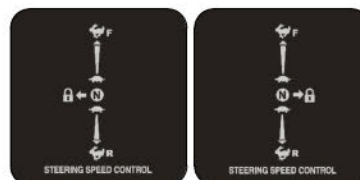

091-0021-00
2018 Maverick/2021 ZT Anti-Skid Steering Control Decals