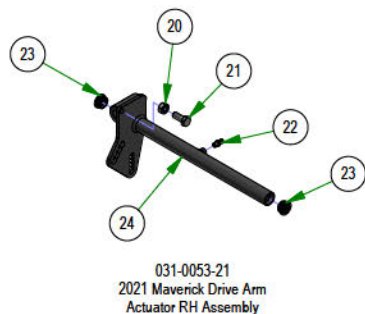

Parts List				Parts List			
ITEM	QTY	PART NUMBER	DESCRIPTION	ITEM	QTY	PART NUMBER	DESCRIPTION
20	1	013-8043-00	5/16-18 HEX NUT ZINC	35	1	014-9006-00	9565K16_Polyethylene Square Plug
21	1	018-8063-00	5/16-18 X 3/4 HEX CAP SCREW (GR.5) ZINC	36	2	018-0089-00	92323A554_Grade 5 Steel Serrated-Flange Hex Head Screw
22	1	024-6034-00	1/4 DRIVE-TYPE STRAIGHT GREASE FITTING ZINC YELLOW)	37	1	031-0076-00	Small Mower Square Drive Arm Lower LH Weldment
23	2	031-0032-00	2019 Drive Arm Bushing	38	1	031-9032-00	Small Mower Square Drive Arm LH Weldment
24	1	031-0053-00	2021 Drive Actuator RH Weldment	39	1	031-9044-00	Grip for 031-9045-00 / 031-9046-00
25	1	013-8043-00	5/16-18 HEX NUT ZINC	51	2	013-6051-00	3/8" Fine Threaded Jam Nut
26	1	018-8063-00	5/16-18 X 3/4 HEX CAP SCREW (GR.5) ZINC	52	1	035-5450-01	Push Rod - Right (Rod Only)
27	1	024-6034-00	1/4 DRIVE-TYPE STRAIGHT GREASE FITTING ZINC YELLOW)	53	1	048-3000-00	Spherical Rod End - Outlaw
28	2	031-0032-00	2019 Drive Arm Bushing	54	1	099-2009-00	Quick Release Ball Joint
29	1	031-0054-00	2021 Drive Actuator LH Weldment	55	2	013-6051-00	3/8" Fine Threaded Jam Nut
30	1	014-9006-00	9565K16_Polyethylene Square Plug	56	1	035-5451-01	Push Rod LH (Rod Only)
31	2	018-0089-00	92323A554_Grade 5 Steel Serrated-Flange Hex Head Screw	57	1	048-3000-00	Spherical Rod End - Outlaw
32	1	031-0077-00	Small Mower Square Drive Arm Lower RH Weldment	58	1	099-2009-00	Quick Release Ball Joint
33	1	031-9033-00	Small Mower Square Drive Arm RH Weldment	33	1	250-2752-22	2022 Maverick RH Front Suspension Arm Assy (42")
34	1	031-9044-00	Grip for 031-9045-00 / 031-9046-00	35	1	250-2802-22	2022 Maverick LH Front Suspension Arm Assy (42")