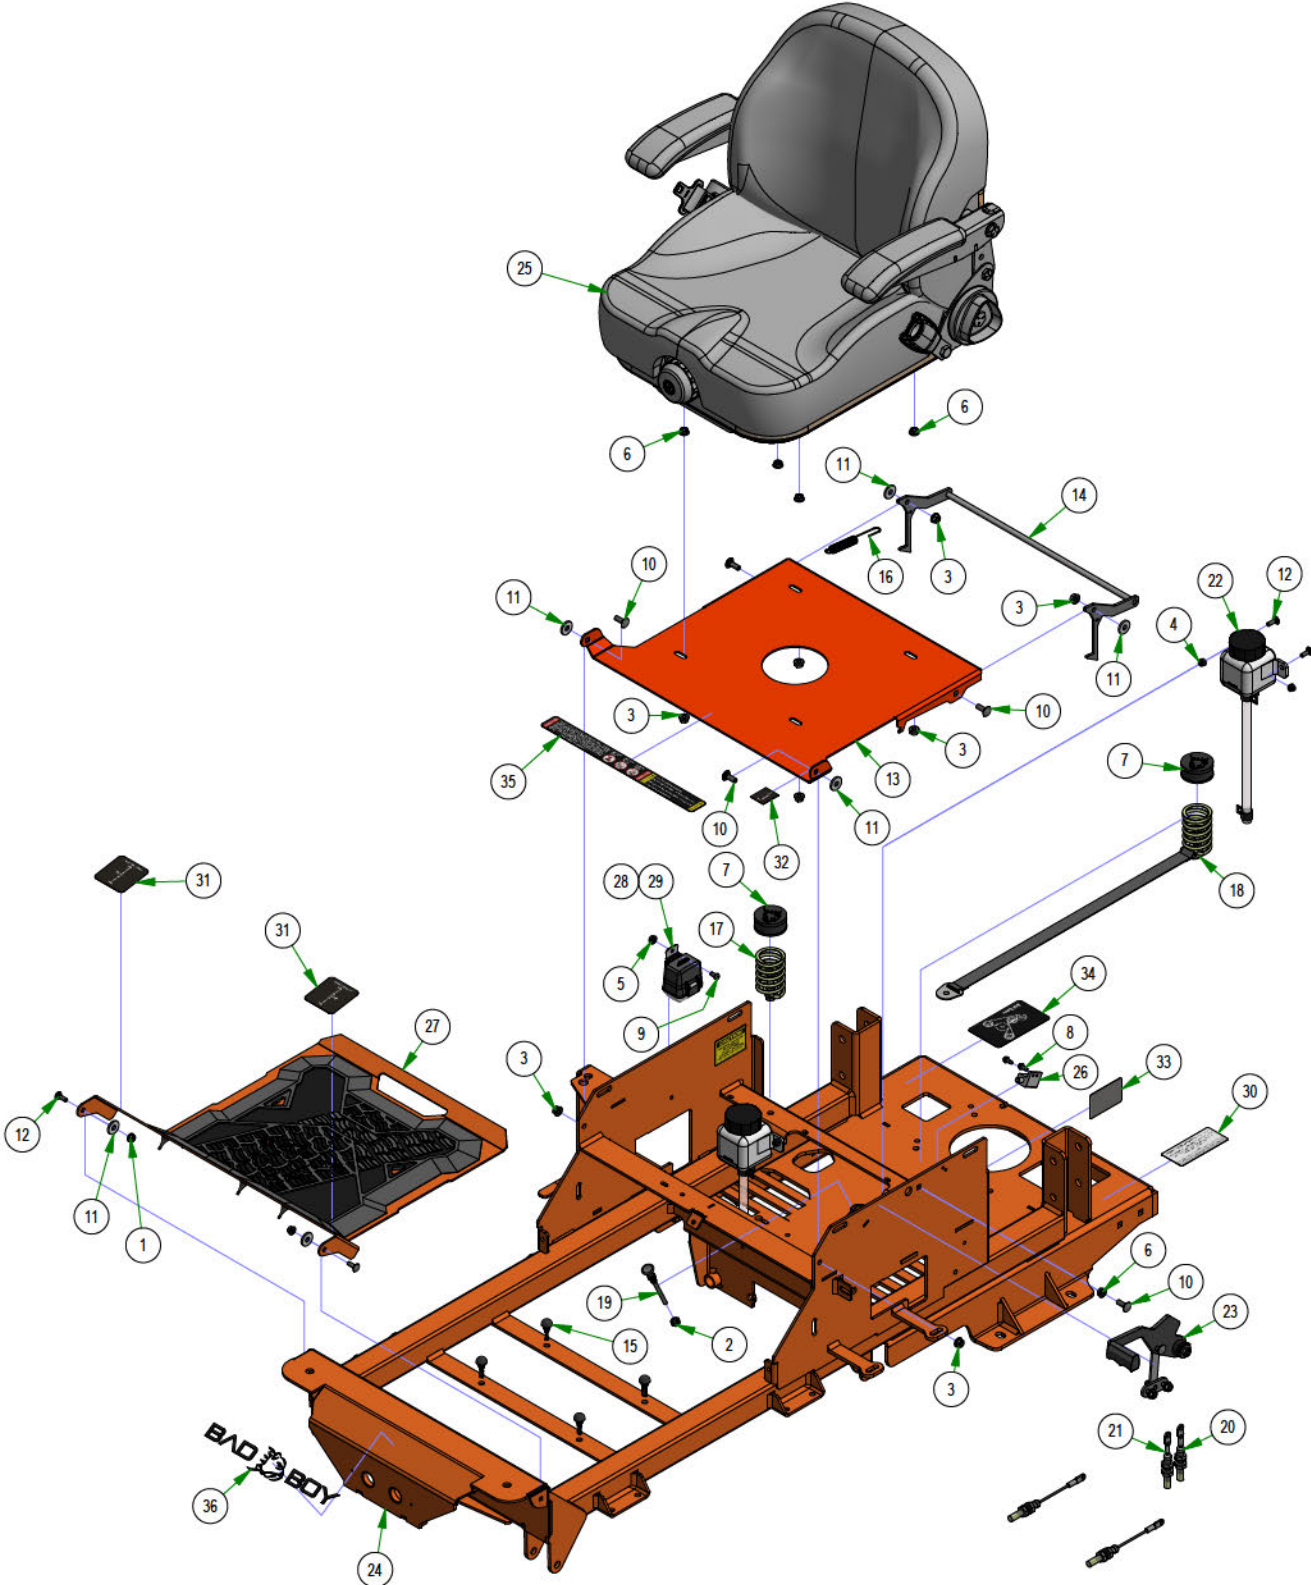

PARTS SECTION: UPPER FRAME

PARTS SECTION: UPPER FRAME

Parts List				Parts List			
ITEM	QTY	PART NUMBER	DESCRIPTION	ITEM	QTY	PART NUMBER	DESCRIPTION
1	2	013-2050-00	1/4-20 NYL INSERT FLANGE LOCKNUT ZINC	19	1	054-8017-00	Choke
2	1	013-6051-00	3/8-24 HEX NUT ZINC YELLOW	20	1	064-3050-21	2021 Load Balanced Brake Cable 1
3	8	013-8049-00	5/16-18 NYLON INSERT FLANGE LOCKNUT ZINC	21	1	064-3051-21	2021 Load Balanced Brake Cable 2
4	4	013-8073-00	1/4-20 NYLON INSERT LOCKNUT ZINC	22	2	067-8090-03	Hydro Tank Assembly
5	1	013-9001-00	1/4-20 HEX SERRATED FLANGE NUT HARD/ZINC	23	1	069-1051-21	2021 Load Balanced Brake Handle Assembly
6	5	013-9002-00	5/16-18 HEX SERRATED FLANGE NUT HARD/ZINC	24	1	070-2504-00	2025 Maverick Frame V2
7	2	014-8047-00	Spring Cap Cover	25	1	071-6065-25	2025 Seats Inc Suspension
8	2	018-1080-00	12-24 X 1/2 HEX WASHER UNLSOT F TCS ZINC	26	1	077-8073-00	Safety Switch
9	1	018-2012-00	1/4-20 X 1/2 BUTTON SOCKET CAP SCREW 18-8 STAINLESS STEEL	27	1	079-3472-25	2025 ZT/Mav/HD Floorboard Assembly
10	5	018-8066-00	5/16-18 X 7/8 CARRIAGE BOLT ZINC	28	1	086-3600-00	2024 Wiring Harness with Clips
11	6	019-6042-00	.360 ID X .983 OD X .120 THICK FLAT WASHER NYLON	29	1	086-3600-25	2025 Wiring Harness with Clips and Lights
12	6	019-8040-00	1/4-20 X 3/4 CARRIAGE BOLT (GR.5) ZINC	30	1	091-0015-25	2025 EPA Build Date Punch Decal
13	1	026-1016-00	Seat Plate 2016	31	1	091-0021-00	2018 Maverick/2021 ZT Anti-Skid Steering Control Decals
14	1	028-0090-00	Seat Latch Rod Assembly	32	1	091-0339-18	2018 MZ/Magnum/ZT/MAV/Comp Out Brake Decal
15	4	029-4011-00	2023 Floor Board Rubber Bumper	33	2	091-1020-00	Hydraulic Decal
16	1	034-1025-00	Brake Spring	34	1	091-3017-50	Maverick Pump Belt Decal
17	1	034-8045-03	Seat Spring Assembly	35	1	091-3150-00	Outlaw Warning Decal
18	1	034-8045-22	2022 Mav/HD seat spring assembly with strap	36	1	091-4063-00	Flying Bulldog Front Bumper Decal