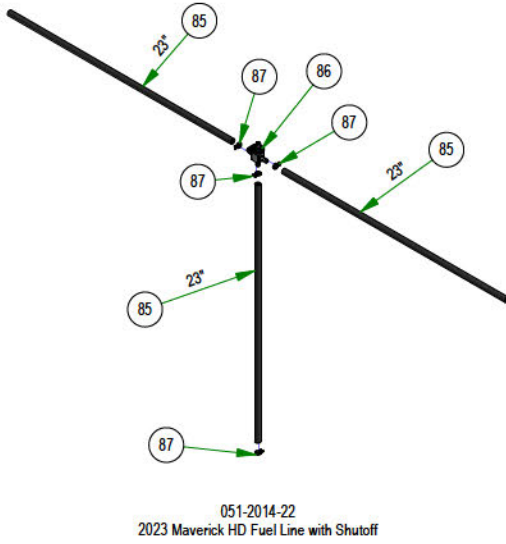

PARTS SECTION: FRAME SUB ASSEMBLIES

PARTS SECTION: FRAME SUB ASSEMBLIES

Parts List			
ITEM	QTY	PART NUMBER	DESCRIPTION
85	5.750 ft	051-8067-00	4" 1/4 Fuel Line
86	1	067-6059-00	3 Way Fuel Shut-Off Valve 1/4x1/4x1/4
87	4	072-8069-00	1/4 Fuel Hose Clamp
88	4.833 ft	051-8067-00	4" 1/4 Fuel Line
89	1	067-6059-00	3 Way Fuel Shut-Off Valve 1/4x1/4x1/4
90	4	072-8069-00	1/4 Fuel Hose Clamp
91	1	051-2025-02	3/16" Vinyl Tubing, 55" Long
92	6.250 ft	051-8072-00	1/4" Vinyl Tubing
93	1	067-0020-00	Carbon Canister
94	1	072-0002-00	8.6mm Hose Clamp
95	4	072-8070-00	MZ Tank Hose Clamp 1/4 Vinyl
96	3	072-8077-00	Roto DW-6.5ST Z3X
97	1	073-8068-00	fuel line T
98	1	066-8083-00	Fuel Cap
99	1	067-4090-00	Fuel Gauge w/Grommet
100	1	067-6070-00	Rollover Valve W/Grommet
101	1	067-9903-00	Fuel Pick-up for 067-2021-00
102	1	066-8083-00	Fuel Cap
103	1	067-6070-00	Rollover Valve W/Grommet
104	1	067-9902-00	Fuel Pick-up for 067-2022-00
33	1	250-2752-22	2022 Maverick RH Front Suspension Arm Assy (42")
35	1	250-2802-22	2022 Maverick LH Front Suspension Arm Assy (42")