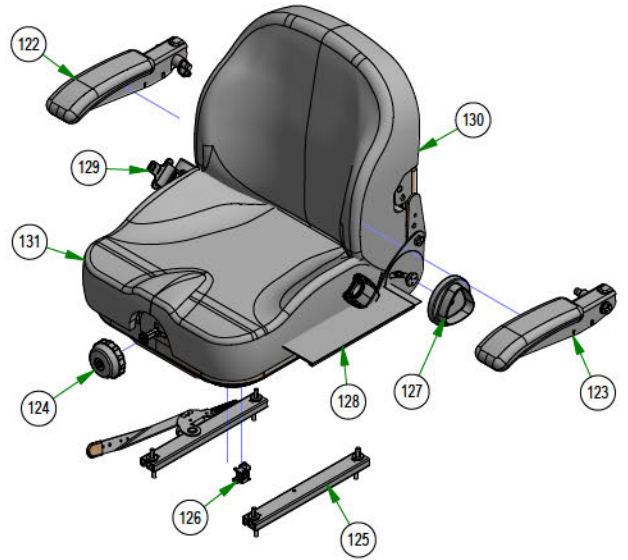

PARTS SECTION: FRAME SUB ASSEMBLIES