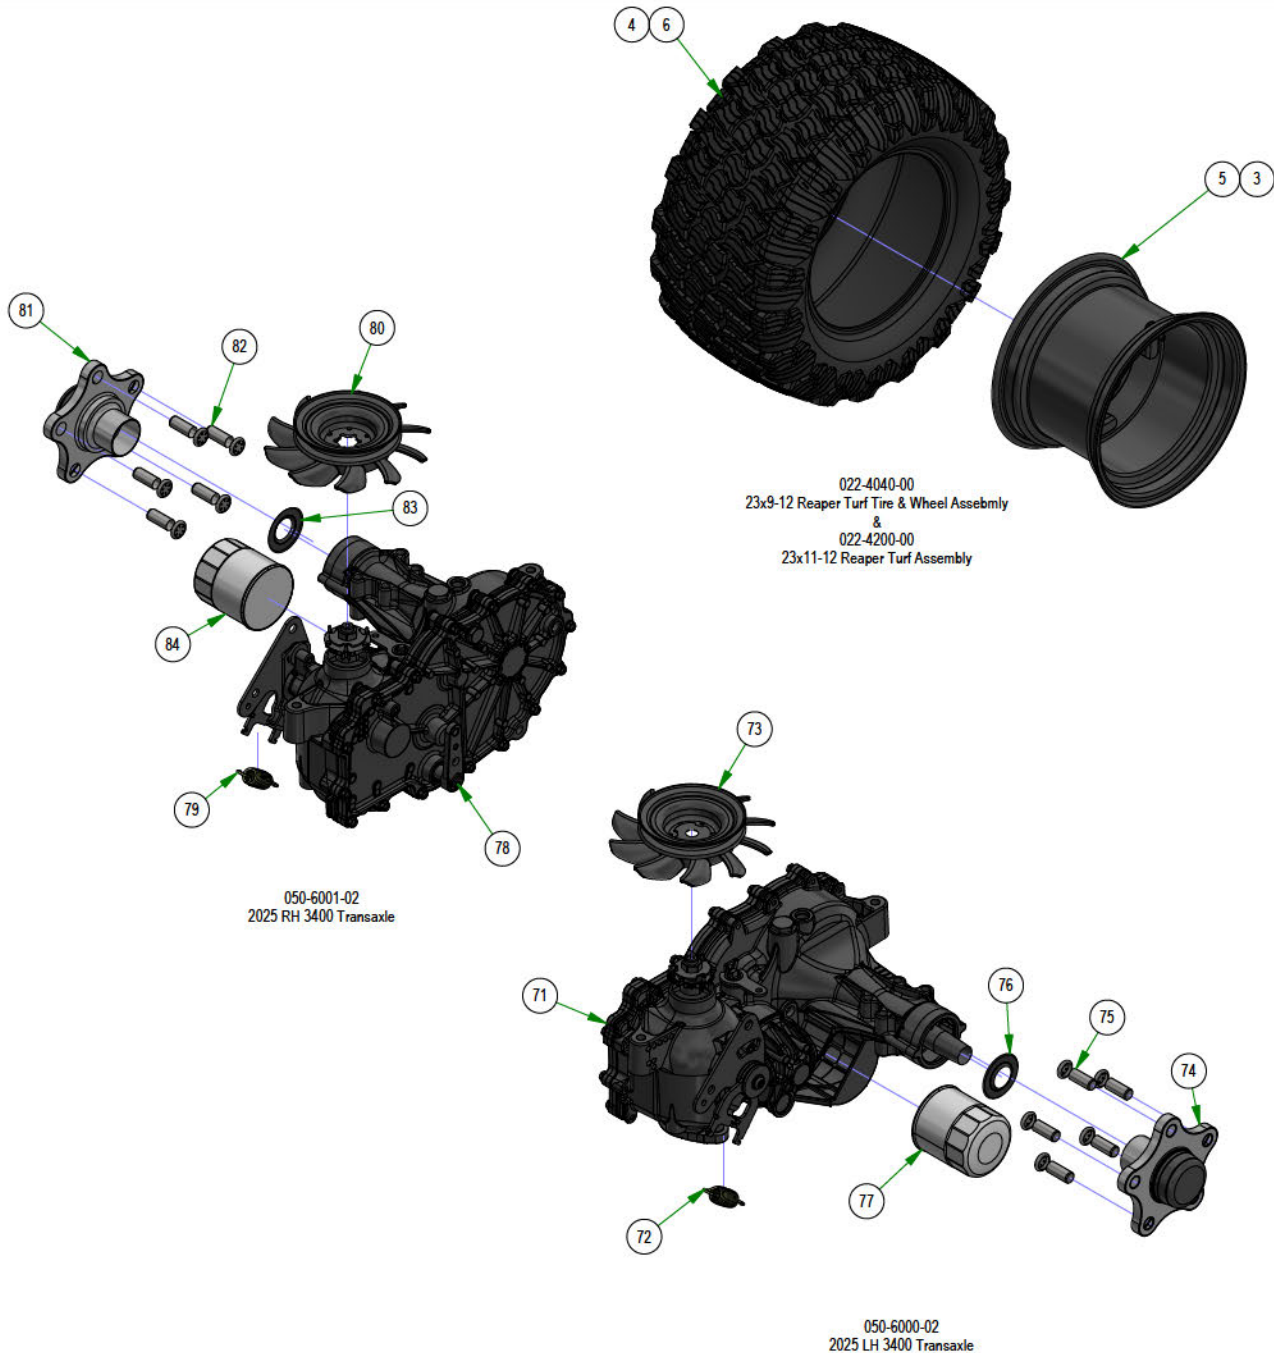

PARTS SECTION: FRONT FORK

Parts List				Parts List			
ITEM	QTY	PART NUMBER	DESCRIPTION	ITEM	QTY	PART NUMBER	DESCRIPTION
1	1	013-8050-00	1/2-13 NYLON INSERT FLANGE LOCKNUT ZINC	6	1	022-3088-00	13x6.50-6 Black No Flat Assembly
2	1	013-9004-00	1"-14 NYLON INSERT JAM LOCKNUT ZINC	7	1	023-1010-00	2019 Stand-on Front Fork Weldment
3	1	014-2025-00	2017 Bearing Cover	8	1	025-5202-00	Front Wheel Spanner
4	1	018-0005-00	1"-14 X 5 HEX CAP SCREW (GR.8) ZINC YELLOW	9	1	058-1000-00	1.02 ID X 1.38 OD X .250 THK SPACER ZINC
5	1	018-0040-00	1/2-13 X 8-1/2 HEX CAP SCREW (GR.5) ZINC	10	1	250-2802-22	2022 Maverick LH Front Suspension Arm Assy (42")

PARTS SECTION: WHEEL SUBASSEMBLIES

Parts List				Parts List			
ITEM	QTY	PART NUMBER	DESCRIPTION	ITEM	QTY	PART NUMBER	DESCRIPTION
3	2	022-3011-00	12x7" Black Wheel	77	1	063-1050-00	ZT Hydraulic Filter
4	2	022-4035-00	23x9-12 Reaper Turf Tire Only	78	1	050-6001-02	2025 RH 3400 Transaxle
5	2	022-4070-00	12x8.5 Black Wheel	79	1	034-9080-00	Transaxle Spring
6	2	022-4195-00	Tire, 23/11x12 Reaper Turf	80	1	050-2072-00	Fan/Pulley Kit for CZT Also for the 050-0075-01
71	1	050-6000-02	2025 LH 3400 Transaxle	81	1	050-2077-00	5 Bolt Hub Kit
72	1	034-9080-00	Transaxle Spring	82	5	050-2012-00	Transaxle Wheel Studs/ Drum Brake Studs
73	1	050-2072-00	Fan/Pulley Kit for CZT Also for the 050-0075-01	83	1	050-8011-00	Seal Kit for 3400 Transaxle fits the 050-6000-01 / 050-6001-01
74	1	050-2077-00	5 Bolt Hub Kit	84	1	063-1050-00	ZT Hydraulic Filter
75	5	050-2012-00	Transaxle Wheel Studs/ Drum Brake Studs	33	1	250-2752-22	2022 Maverick RH Front Suspension Arm Assy (42")
76	1	050-8011-00	Seal Kit for 3400 Transaxle fits the 050-6000-01 / 050-6001-01	35	1	250-2802-22	2022 Maverick LH Front Suspension Arm Assy (42")