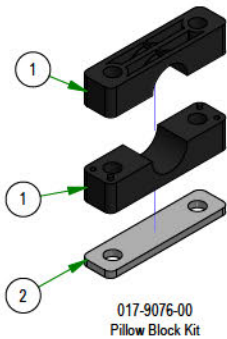

PARTS SECTION: FRAME SUB ASSEMBLIES