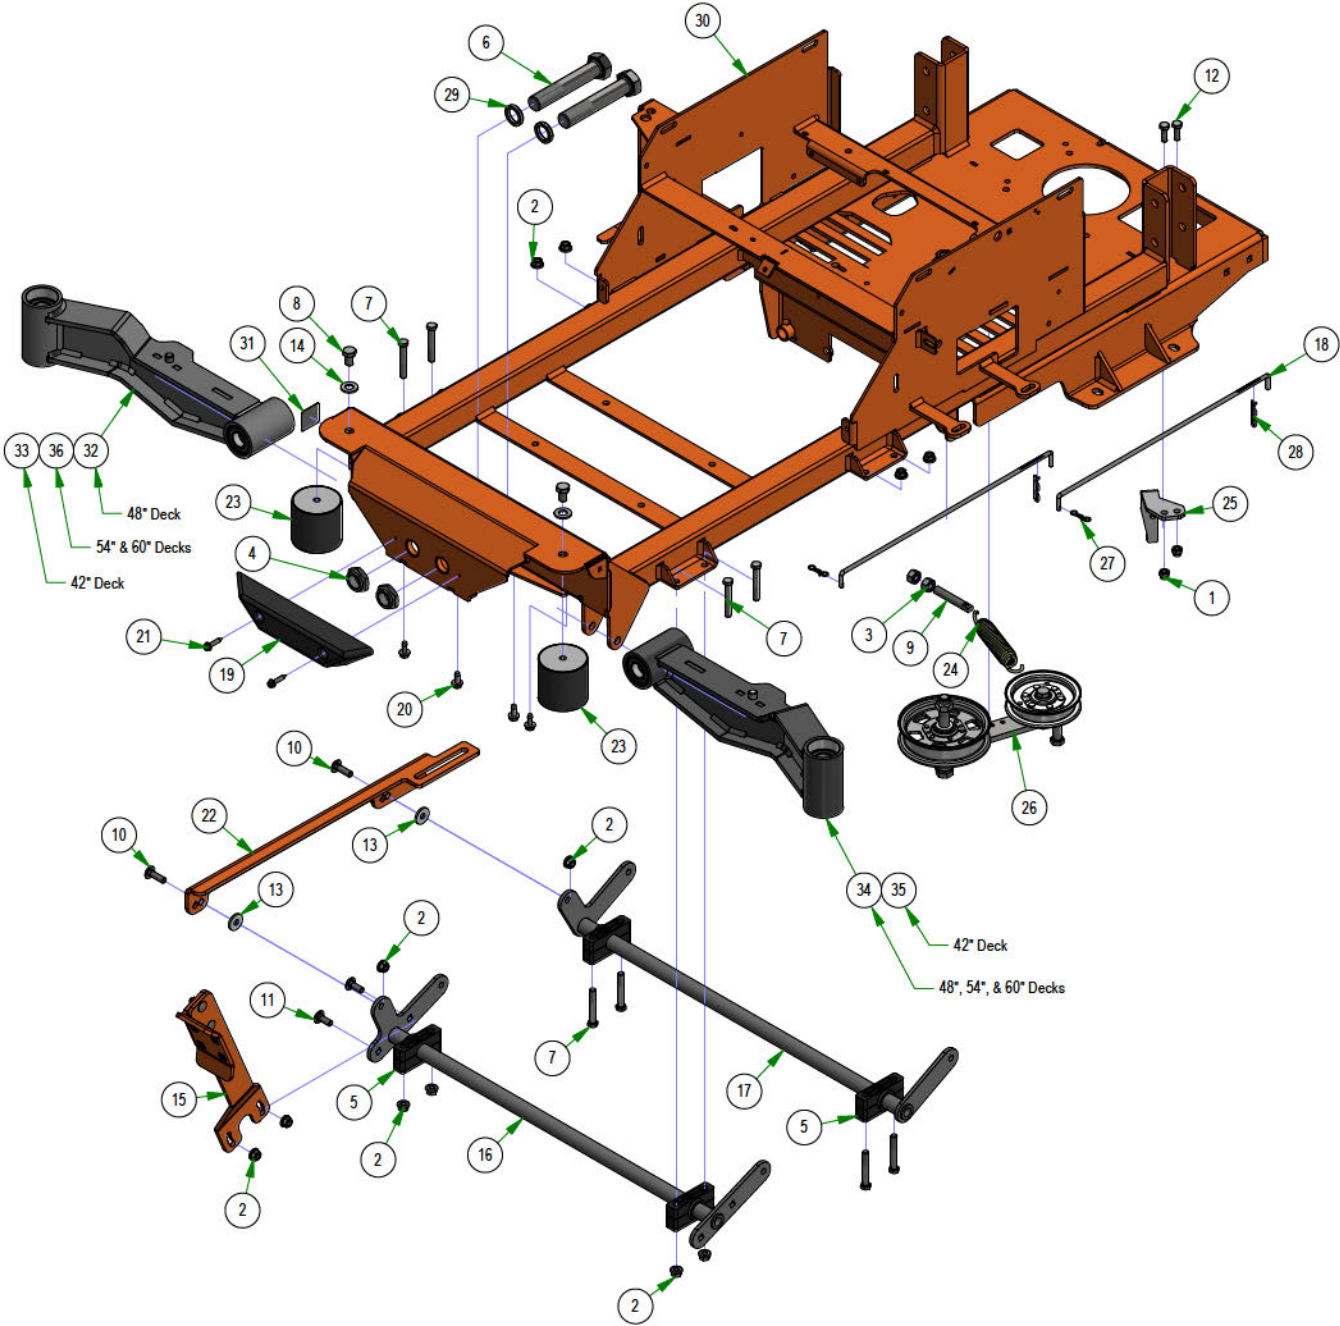

PARTS SECTION: LOWER FRAME

PARTS SECTION: LOWER FRAME

Parts List				Parts List			
ITEM	QTY	PART NUMBER	DESCRIPTION	ITEM	QTY	PART NUMBER	DESCRIPTION
1	2	013-5041-00	3/8-16 NYLON INSERT LOCKNUT ZINC	19	1	029-7040-00	Bumper EZT
2	12	013-5202-00	3/8-16 NYLON INSERT FLANGE LOCKNUT (GR.F) ZINC	20	4	030-7042-00	5/16-18 X 3/4 HEX WASHER SLOT (F) TCS ZINC
3	2	013-7018-00	1/2-13 HEX NUT ZINC	21	2	030-7047-00	1/4-14 X 1-1/4 HEX WASHER UNSLOT TEK/3 ZINC
4	2	013-9004-00	1"-14 NYLON INSERT JAM LOCKNUT ZINC	22	1	031-0510-00	2017 MZ/ZT Actuator Linkage
5	4	017-9076-00	Pillow Block Kit	23	2	032-9002-00	Vibration Mount- Red Dot
6	2	018-0026-00	1"-14 X 5-1/2 HEX CAP SCREW (GR.8) ZINC YELLOW	24	1	034-2020-00	Deck Idler Spring
7	8	018-0028-00	3/8-16 X 2-1/2 HEX CAP SCREW (GR.5) ZINC	25	1	039-0267-00	2025 ZT Clutch Bracket
8	2	018-1055-00	1/2-13 X 3/4 HEX CAP SCREW (GR.5) ZINC	26	1	039-5944-05	Maverick Pump Idler
9	1	018-2004-50	All Thread	27	2	044-2004-00	Bow Pin
10	2	018-5043-00	3/8-16 X 1-1/4 CARRIAGE BOLT ZINC	28	2	044-2008-00	Neutral Rod Clip
11	2	018-5044-00	3/8-16 X 1 CARRIAGE BOLT (GR.5) ZINC	29	2	058-1000-00	1.02 ID X 1.38 OD X .250 THK SPACER ZINC
12	2	018-6049-00	3/8-16 X 1 GR 5 Hex Bolts Zinc	30	1	070-2503-00	2025 Maverick Frame
13	2	019-2073-00	.390 ID X 1.12 OD X .125 THK FLAT WASHER NYLON	31	1	091-8002-00	Independently Articulating Front Suspension Arms Patent Decal
14	2	019-5702-00	1/2 SAE FLAT WASHER (1-1/16" OD) GR.8 ZINC YELLOW	32	1	250-2751-21	2021 Maverick RH Short Front Suspension Arm Assy (48")
15	1	026-0019-01	Foot Pedal Assembly	33	1	250-2752-22	2022 Maverick RH Front Suspension Arm Assy (42")
16	1	028-0002-00	Actuator Bar Front- 2017 MZ/ZT	34	1	250-2801-21	2021 Maverick LH Front Suspension Arm Assy (48", 54" & 60")
17	1	028-0003-00	Actuator Bar Rear- 2017 MZ/ZT	35	1	250-2802-22	2022 Maverick LH Front Suspension Arm Assy (42")
18	2	028-0070-00	Neutral Rod	36	1	250-2851-21	2021 Maverick RH Long Front Suspension Arm Assy (54" & 60")