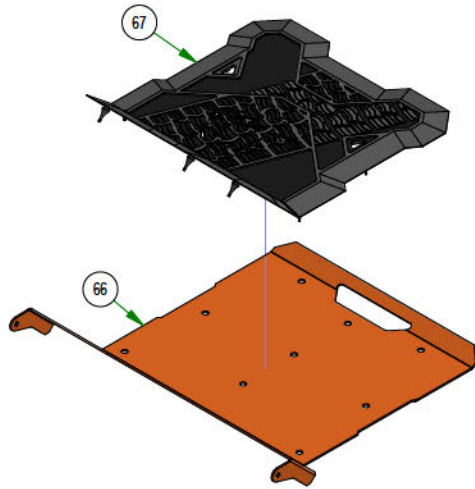

PARTS SECTION: FRAME SUB ASSEMBLIES

079-3472-25
2025 ZT/Mav/HD
Floorboard Assembly