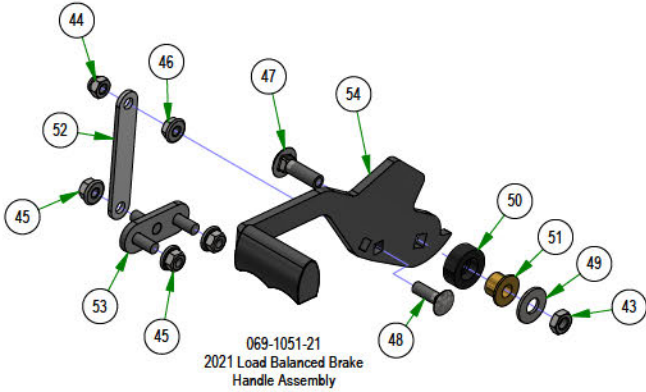

PARTS SECTION: FRAME SUB ASSEMBLIES

PARTS SECTION: FRAME SUB ASSEMBLIES