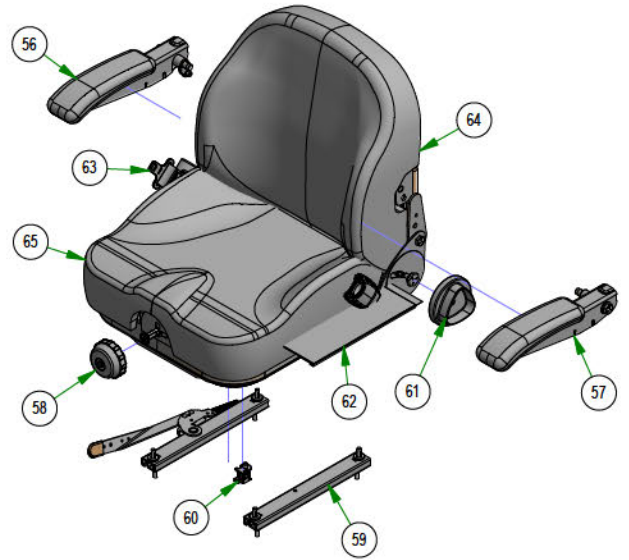

PARTS SECTION: FRAME SUB ASSEMBLIES

PARTS SECTION: FRAME SUB ASSEMBLIES