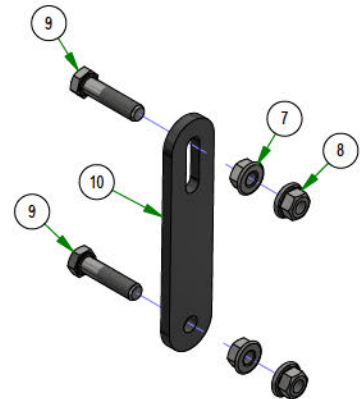

039-2127-17
Deck Hanger Assembly