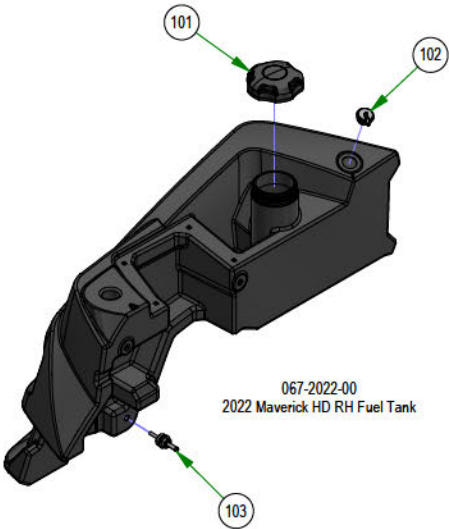

PARTS SECTION: FRAME SUB ASSEMBLIES

PARTS SECTION: FRAME SUB ASSEMBLIES

Parts List			
ITEM	QTY	PART NUMBER	DESCRIPTION
84	5.750 ft	051-8067-00	4" 1/4 Fuel Line
85	1	067-6059-00	3 Way Fuel Shut-Off Valve 1/4x1/4x1/4
86	4	072-8069-00	1/4 Fuel Hose Clamp
87	4.833 ft	051-8067-00	4" 1/4 Fuel Line
88	1	067-6059-00	3 Way Fuel Shut-Off Valve 1/4x1/4x1/4
89	4	072-8069-00	1/4 Fuel Hose Clamp
90	1	051-2025-02	3/16" Vinyl Tubing, 55" Long
91	6.250 ft	051-8072-00	1/4" Vinyl Tubing
92	1	067-0020-00	Carbon Canister
93	1	072-0002-00	8.6mm Hose Clamp
94	4	072-8070-00	MZ Tank Hose Clamp 1/4 Vinyl
95	3	072-8077-00	Roto DW-6.5ST Z3X
96	1	073-8068-00	fuel line T
97	1	066-8083-00	Fuel Cap
98	1	067-4090-00	Fuel Gauge w/Grommet
99	1	067-6070-00	Rollover Valve W/Grommet
100	1	067-9903-00	Fuel Pick-up for 067-2021-00
101	1	066-8083-00	Fuel Cap
102	1	067-6070-00	Rollover Valve W/Grommet
103	1	067-9902-00	Fuel Pick-up for 067-2022-00
90	1	250-2752-22	2022 Maverick RH Front Suspension Arm Assy (42")
91	1	250-2802-22	2022 Maverick LH Front Suspension Arm Assy (42")