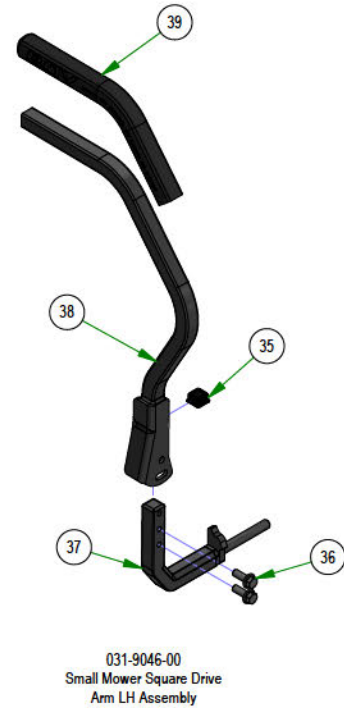

Parts List				Parts List			
ITEM	QTY	PART NUMBER	DESCRIPTION	ITEM	QTY	PART NUMBER	DESCRIPTION
20	1	013-8043-00	5/16-18 HEX NUT ZINC	35	1	014-9006-00	9565K16_Polyethylene Square Plug
21	1	018-8063-00	5/16-18 X 3/4 HEX CAP SCREW (GR.5) ZINC	36	2	018-0089-00	92323A554_Grade 5 Steel Serrated-Flange Hex Head Screw
22	1	024-6034-00	1/4 DRIVE-TYPE STRAIGHT GREASE FITTING ZINC YELLOW)	37	1	031-0076-00	Small Mower Square Drive Arm Lower LH Weldment
23	2	031-0032-00	2019 Drive Arm Bushing	38	1	031-9032-00	Small Mower Square Drive Arm LH Weldment
24	1	031-0053-00	2021 Drive Actuator RH Weldment	39	1	031-9044-00	Grip for 031-9045-00 / 031-9046-00
25	1	013-8043-00	5/16-18 HEX NUT ZINC	51	2	013-6051-00	3/8" Fine Threaded Jam Nut
26	1	018-8063-00	5/16-18 X 3/4 HEX CAP SCREW (GR.5) ZINC	52	1	035-5450-01	Push Rod - Right (Rod Only)
27	1	024-6034-00	1/4 DRIVE-TYPE STRAIGHT GREASE FITTING ZINC YELLOW)	53	1	048-3000-00	Spherical Rod End - Outlaw
28	2	031-0032-00	2019 Drive Arm Bushing	54	1	099-2009-00	Quick Release Ball Joint
29	1	031-0054-00	2021 Drive Actuator LH Weldment	55	2	013-6051-00	3/8" Fine Threaded Jam Nut
30	1	014-9006-00	9565K16_Polyethylene Square Plug	56	1	035-5451-01	Push Rod LH (Rod Only)
31	2	018-0089-00	92323A554_Grade 5 Steel Serrated-Flange Hex Head Screw	57	1	048-3000-00	Spherical Rod End - Outlaw
32	1	031-0077-00	Small Mower Square Drive Arm Lower RH Weldment	58	1	099-2009-00	Quick Release Ball Joint
33	1	031-9033-00	Small Mower Square Drive Arm RH Weldment	90	1	250-2752-22	2022 Maverick RH Front Suspension Arm Assy (42")
34	1	031-9044-00	Grip for 031-9045-00 / 031-9046-00	91	1	250-2802-22	2022 Maverick LH Front Suspension Arm Assy (42")