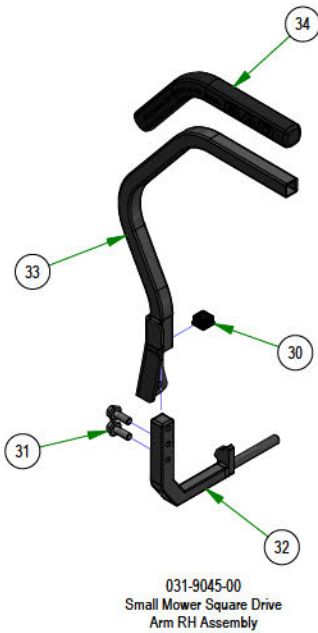

Parts List				Parts List			
ITEM	QTY	PART NUMBER	DESCRIPTION	ITEM	QTY	PART NUMBER	DESCRIPTION
20	1	013-8043-00	5/16-18 HEX NUT ZINC	35	1	014-9006-00	9565K16_Polyethylene Square Plug
21	1	018-8063-00	5/16-18 X 3/4 HEX CAP SCREW (GR.5) ZINC	36	2	018-0089-00	92323A554_Grade 5 Steel Serrated-Flange Hex Head Screw
22	1	024-6034-00	1/4 DRIVE-TYPE STRAIGHT GREASE FITTING ZINC YELLOW)	37	1	031-0076-00	Small Mower Square Drive Arm Lower LH Weldment
23	2	031-0032-00	2019 Drive Arm Bushing	38	1	031-9032-00	Small Mower Square Drive Arm LH Weldment
24	1	031-0053-00	2021 Drive Actuator RH Weldment	39	1	031-9044-00	Grip for 031-9045-00 / 031-9046-00
25	1	013-8043-00	5/16-18 HEX NUT ZINC	51	2	013-6051-00	3/8" Fine Threaded Jam Nut
26	1	018-8063-00	5/16-18 X 3/4 HEX CAP SCREW (GR.5) ZINC	52	1	035-5450-01	Push Rod - Right (Rod Only)
27	1	024-6034-00	1/4 DRIVE-TYPE STRAIGHT GREASE FITTING ZINC YELLOW)	53	1	048-3000-00	Spherical Rod End - Outlaw
28	2	031-0032-00	2019 Drive Arm Bushing	54	1	099-2009-00	Quick Release Ball Joint
29	1	031-0054-00	2021 Drive Actuator LH Weldment	55	2	013-6051-00	3/8" Fine Threaded Jam Nut
30	1	014-9006-00	9565K16_Polyethylene Square Plug	56	1	035-5451-01	Push Rod LH (Rod Only)
31	2	018-0089-00	92323A554_Grade 5 Steel Serrated-Flange Hex Head Screw	57	1	048-3000-00	Spherical Rod End - Outlaw
32	1	031-0077-00	Small Mower Square Drive Arm Lower RH Weldment	58	1	099-2009-00	Quick Release Ball Joint
33	1	031-9033-00	Small Mower Square Drive Arm RH Weldment	90	1	250-2752-22	2022 Maverick RH Front Suspension Arm Assy (42")
34	1	031-9044-00	Grip for 031-9045-00 / 031-9046-00	91	1	250-2802-22	2022 Maverick LH Front Suspension Arm Assy (42")