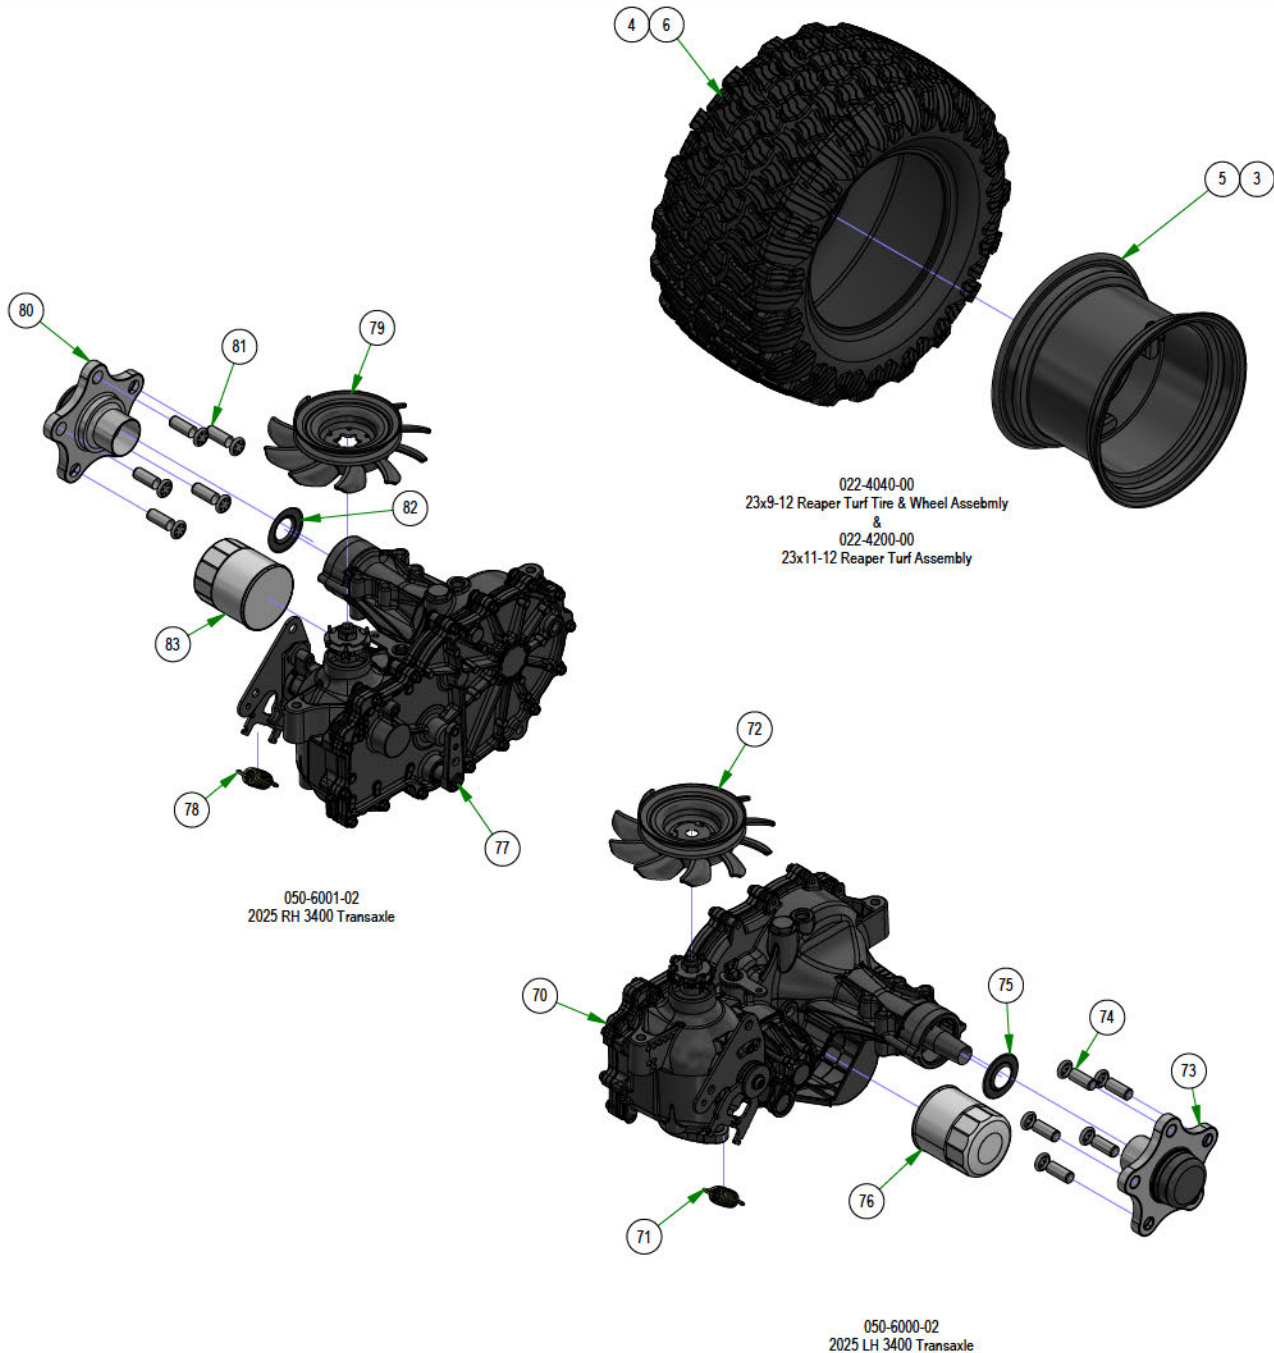

PARTS SECTION: FRONT FORK

Parts List				Parts List			
ITEM	QTY	PART NUMBER	DESCRIPTION	ITEM	QTY	PART NUMBER	DESCRIPTION
1	1	013-8050-00	1/2-13 NYLON INSERT FLANGE LOCKNUT ZINC	6	1	022-3088-00	13x6.50-6 Black No Flat Assembly
2	1	013-9004-00	1"-14 NYLON INSERT JAM LOCKNUT ZINC	7	1	023-1010-00	2019 Stand-on Front Fork Weldment
3	1	014-2025-00	2017 Bearing Cover	8	1	025-5202-00	Front Wheel Spanner
4	1	018-0005-00	1"-14 X 5 HEX CAP SCREW (GR.8) ZINC YELLOW	9	1	058-1000-00	1.02 ID X 1.38 OD X .250 THK SPACER ZINC
5	1	018-0040-00	1/2-13 X 8-1/2 HEX CAP SCREW (GR.5) ZINC	10	1	250-2802-22	2022 Maverick LH Front Suspension Arm Assy (42")

PARTS SECTION: WHEEL SUBASSEMBLIES

Parts List				Parts List			
ITEM	QTY	PART NUMBER	DESCRIPTION	ITEM	QTY	PART NUMBER	DESCRIPTION
3	2	022-3011-00	12x7" Black Wheel	76	1	063-1050-00	ZT Hydraulic Filter
4	2	022-4035-00	23x9-12 Reaper Turf Tire Only	77	1	050-6001-02	2025 RH 3400 Transaxle
5	2	022-4070-00	12x8.5 Black Wheel	78	1	034-9080-00	Transaxle Spring
6	2	022-4195-00	Tire, 23/11x12 Reaper Turf	79	1	050-2072-00	Fan/Pulley Kit for CZT Also for the 050-0075-01
70	1	050-6000-02	2025 LH 3400 Transaxle	80	1	050-2077-00	5 Bolt Hub Kit
71	1	034-9080-00	Transaxle Spring	81	5	050-2012-00	Transaxle Wheel Studs/ Drum Brake Studs
72	1	050-2072-00	Fan/Pulley Kit for CZT Also for the 050-0075-01	82	1	050-8011-00	Seal Kit for 3400 Transaxle fits the 050-6000-01 / 050-6001-01
73	1	050-2077-00	5 Bolt Hub Kit	83	1	063-1050-00	ZT Hydraulic Filter
74	5	050-2012-00	Transaxle Wheel Studs/ Drum Brake Studs	90	1	250-2752-22	2022 Maverick RH Front Suspension Arm Assy (42")
75	1	050-8011-00	Seal Kit for 3400 Transaxle fits the 050-6000-01 / 050-6001-01	91	1	250-2802-22	2022 Maverick LH Front Suspension Arm Assy (42")