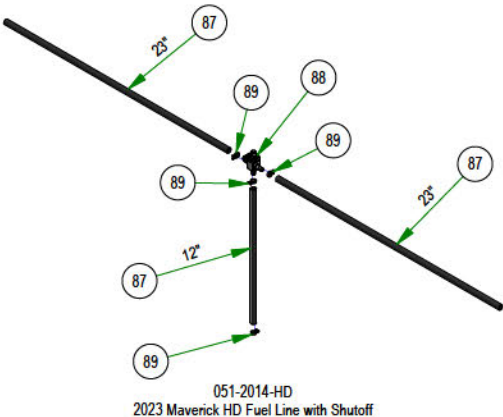

PARTS SECTION: FRAME SUB ASSEMBLIES

PARTS SECTION: FRAME SUB ASSEMBLIES

Parts List			
ITEM	QTY	PART NUMBER	DESCRIPTION
84	5.750 ft	051-8067-00	4" 1/4 Fuel Line
85	1	067-6059-00	3 Way Fuel Shut-Off Valve 1/4x1/4x1/4
86	4	072-8069-00	1/4 Fuel Hose Clamp
87	4.833 ft	051-8067-00	4" 1/4 Fuel Line
88	1	067-6059-00	3 Way Fuel Shut-Off Valve 1/4x1/4x1/4
89	4	072-8069-00	1/4 Fuel Hose Clamp
90	1	051-2025-02	3/16" Vinyl Tubing, 55" Long
91	6.250 ft	051-8072-00	1/4" Vinyl Tubing
92	1	067-0020-00	Carbon Canister
93	1	072-0002-00	8.6mm Hose Clamp
94	4	072-8070-00	MZ Tank Hose Clamp 1/4 Vinyl
95	3	072-8077-00	Roto DW-6.5ST Z3X
96	1	073-8068-00	fuel line T
97	1	066-8083-00	Fuel Cap
98	1	067-4090-00	Fuel Gauge w/Grommet
99	1	067-6070-00	Rollover Valve W/Grommet
100	1	067-9903-00	Fuel Pick-up for 067-2021-00
101	1	066-8083-00	Fuel Cap
102	1	067-6070-00	Rollover Valve W/Grommet
103	1	067-9902-00	Fuel Pick-up for 067-2022-00
90	1	250-2752-22	2022 Maverick RH Front Suspension Arm Assy (42")
91	1	250-2802-22	2022 Maverick LH Front Suspension Arm Assy (42")