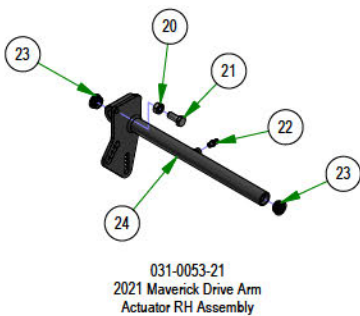

Parts List				Parts List			
ITEM	QTY	PART NUMBER	DESCRIPTION	ITEM	QTY	PART NUMBER	DESCRIPTION
20	1	013-8043-00	5/16-18 HEX NUT ZINC	35	1	014-9006-00	9565K16_Polyethylene Square Plug
21	1	018-8063-00	5/16-18 X 3/4 HEX CAP SCREW (GR.5) ZINC	36	2	018-0089-00	92323A554_Grade 5 Steel Serrated-Flange Hex Head Screw
22	1	024-6034-00	1/4 DRIVE-TYPE STRAIGHT GREASE FITTING ZINC YELLOW)	37	1	031-0076-00	Small Mower Square Drive Arm Lower LH Weldment
23	2	031-0032-00	2019 Drive Arm Bushing	38	1	031-9032-00	Small Mower Square Drive Arm LH Weldment
24	1	031-0053-00	2021 Drive Actuator RH Weldment	39	1	031-9044-00	Grip for 031-9045-00 / 031-9046-00
25	1	013-8043-00	5/16-18 HEX NUT ZINC	51	2	013-6051-00	3/8" Fine Threaded Jam Nut
26	1	018-8063-00	5/16-18 X 3/4 HEX CAP SCREW (GR.5) ZINC	52	1	035-5450-01	Push Rod - Right (Rod Only)
27	1	024-6034-00	1/4 DRIVE-TYPE STRAIGHT GREASE FITTING ZINC YELLOW)	53	1	048-3000-00	Spherical Rod End - Outlaw
28	2	031-0032-00	2019 Drive Arm Bushing	54	1	099-2009-00	Quick Release Ball Joint
29	1	031-0054-00	2021 Drive Actuator LH Weldment	55	2	013-6051-00	3/8" Fine Threaded Jam Nut
30	1	014-9006-00	9565K16_Polyethylene Square Plug	56	1	035-5451-01	Push Rod LH (Rod Only)
31	2	018-0089-00	92323A554_Grade 5 Steel Serrated-Flange Hex Head Screw	57	1	048-3000-00	Spherical Rod End - Outlaw
32	1	031-0077-00	Small Mower Square Drive Arm Lower RH Weldment	58	1	099-2009-00	Quick Release Ball Joint
33	1	031-9033-00	Small Mower Square Drive Arm RH Weldment	90	1	250-2752-22	2022 Maverick RH Front Suspension Arm Assy (42")
34	1	031-9044-00	Grip for 031-9045-00 / 031-9046-00	91	1	250-2802-22	2022 Maverick LH Front Suspension Arm Assy (42")