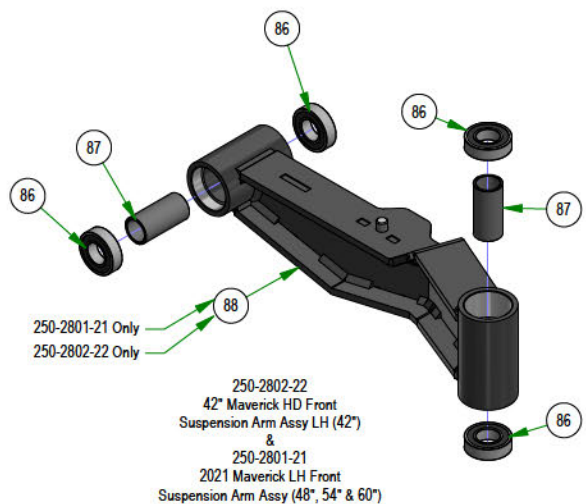

250-2801-21 Only
250-2802-22 Only

250-2802-22
42" Maverick HD Front
Suspension Arm Assy LH (42")
&
250-2801-21
2021 Maverick LH Front
Suspension Arm Assy (48", 54" & 60")