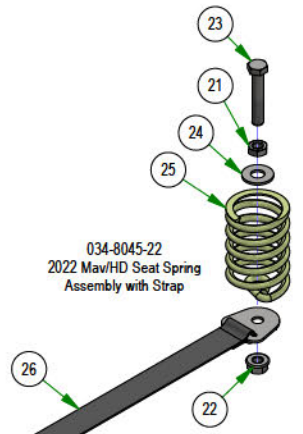

PARTS SECTION: FRAME SUB ASSEMBLIES

PARTS SECTION: FRAME SUB ASSEMBLIES