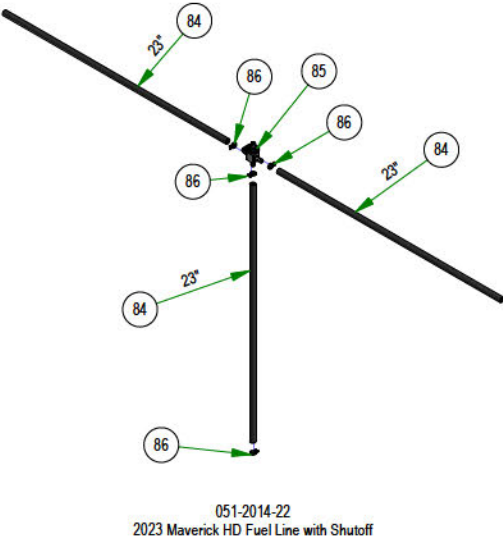

PARTS SECTION: FRAME SUB ASSEMBLIES

PARTS SECTION: FRAME SUB ASSEMBLIES

Parts List			
ITEM	QTY	PART NUMBER	DESCRIPTION
84	5.750 ft	051-8067-00	4" 1/4 Fuel Line
85	1	067-6059-00	3 Way Fuel Shut-Off Valve 1/4x1/4x1/4
86	4	072-8069-00	1/4 Fuel Hose Clamp
87	4.833 ft	051-8067-00	4" 1/4 Fuel Line
88	1	067-6059-00	3 Way Fuel Shut-Off Valve 1/4x1/4x1/4
89	4	072-8069-00	1/4 Fuel Hose Clamp
90	1	051-2025-02	3/16" Vinyl Tubing, 55" Long
91	6.250 ft	051-8072-00	1/4" Vinyl Tubing
92	1	067-0020-00	Carbon Canister
93	1	072-0002-00	8.6mm Hose Clamp
94	4	072-8070-00	MZ Tank Hose Clamp 1/4 Vinyl
95	3	072-8077-00	Roto DW-6.5ST Z3X
96	1	073-8068-00	fuel line T
97	1	066-8083-00	Fuel Cap
98	1	067-4090-00	Fuel Gauge w/Grommet
99	1	067-6070-00	Rollover Valve W/Grommet
100	1	067-9903-00	Fuel Pick-up for 067-2021-00
101	1	066-8083-00	Fuel Cap
102	1	067-6070-00	Rollover Valve W/Grommet
103	1	067-9902-00	Fuel Pick-up for 067-2022-00
90	1	250-2752-22	2022 Maverick RH Front Suspension Arm Assy (42")
91	1	250-2802-22	2022 Maverick LH Front Suspension Arm Assy (42")