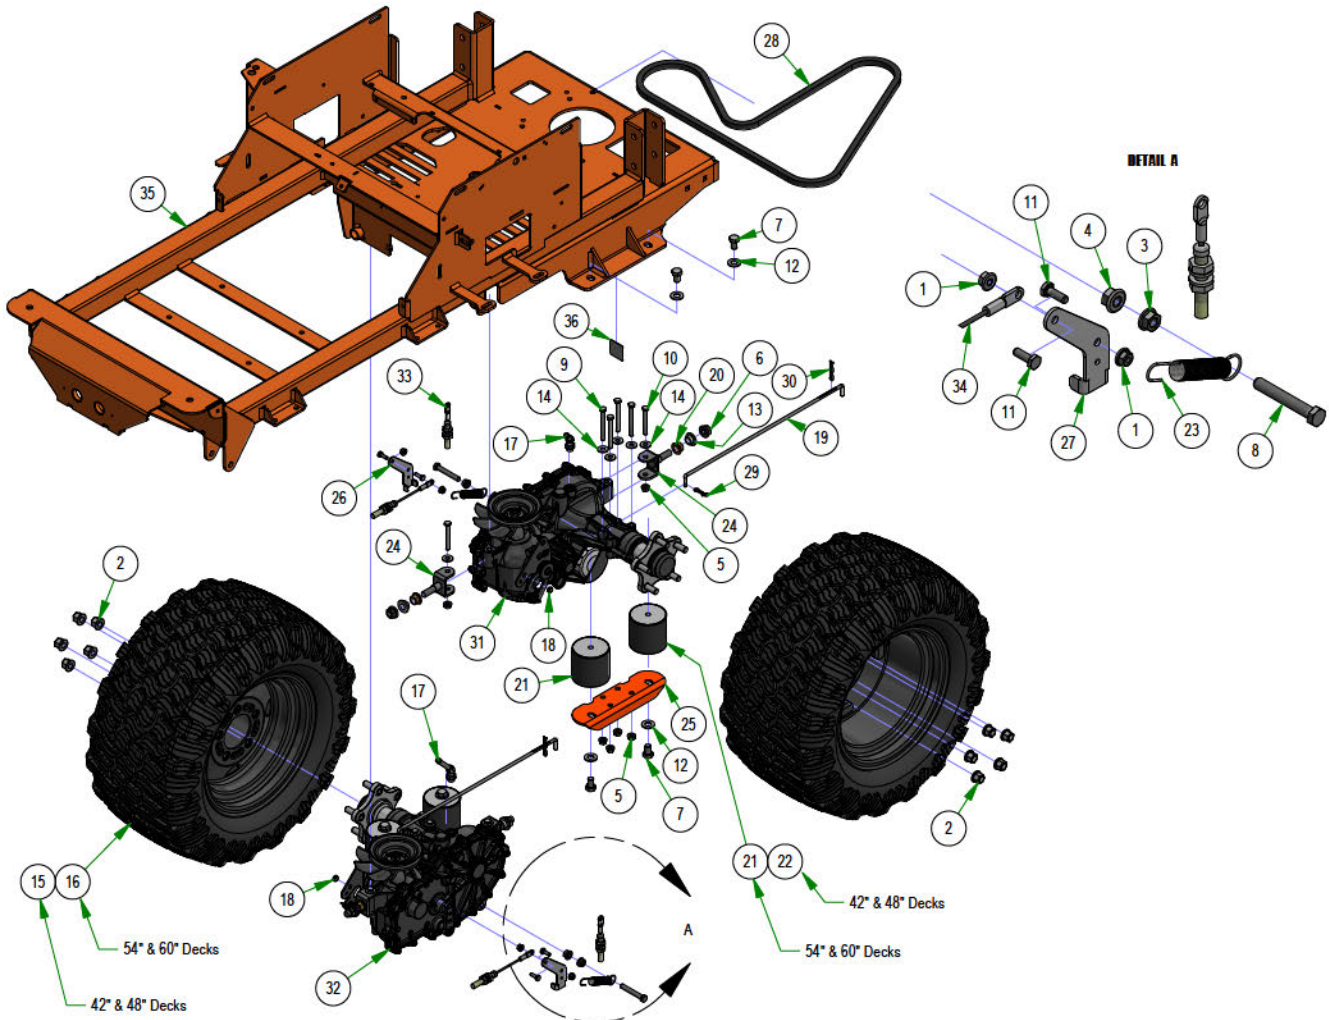

Parts List				Parts List			
ITEM	QTY	PART NUMBER	DESCRIPTION	ITEM	QTY	PART NUMBER	DESCRIPTION
1	4	013-2050-00	1/4-20 NYL INSERT FLANGE LOCKNUT ZINC	19	2	028-0070-00	Neutral Rod
2	10	013-3000-00	Acorn Lug Nut	20	4	032-5052-00	627 ID X .753 OD X .500 LGTH X 1.000 FLG OD X .094 FLG THICK FLANGED BEARING OIL-IMPREG BRNZ
3	2	013-5201-00	3/8-16 HEX SERRATED FLANGE NUT HARD/ZINC	21	4	032-9000-00	Vibration Mount-Green Dot
4	2	013-5202-00	3/8-16 NYLON INSERT FLANGE LOCKNUT (GR.F) ZINC	22	4	032-9002-00	Vibration Mount- Red Dot
5	12	013-8049-00	5/16-18 NYLON INSERT FLANGE LOCKNUT ZINC	23	2	034-1026-00	Brake Return Spring
6	4	013-8050-00	1/2-13 NYLON INSERT FLANGE LOCKNUT ZINC	24	4	039-0001-00	Maverick Rear Transaxle Pivot Bracket
7	8	018-1055-00	1/2-13 X 3/4 HEX CAP SCREW (GR.5) ZINC	25	2	039-1306-00	Rear Suspension Transaxle Mount
8	2	018-2071-00	3/8-16 X 2-1/2 HEX TAP BOLT (GR.5) ZINC Fully Threaded	26	1	039-1320-00	Brake Arm Ext (Left)
9	8	018-4701-00	5/16-18 X 3 HEX CAP SCREW (GR.5) ZINC	27	1	039-1321-00	Brake Arm Ext (Right)
10	4	018-5344-00	5/16-18 X 2-1/2 HEX CAP SCREW (GR.5) ZINC	28	1	041-7400-00	75.8" Pump Belt
11	4	018-8052-00	1/4-20 X 3/4 HEX CAP SCREW (GR.5) ZINC	29	2	044-2004-00	Bow Pin
12	8	019-5702-00	1/2 SAE FLAT WASHER (1-1/16" OD) GR.8 ZINC YELLOW	30	2	044-2008-00	Neutral Rod Clip
13	4	019-8027-00	.525 ID SHOULDER WASHER NYLON	31	1	050-6000-02	2025 LH 3400 Transaxle
14	12	019-8044-00	5/16 USS FLAT WASHER (7/8 OD) ZINC	32	1	050-6001-02	2025 RH 3400 Transaxle
15	2	022-4040-00	23x9-12 Reaper Turf	33	1	064-3050-21	2021 Load Balanced Brake Cable 1
16	2	022-4200-00	23x11-12 Reaper Turf Assembly	34	1	064-3051-21	2021 Load Balanced Brake Cable 2
17	2	024-1200-00	ZT Fitting, 3/8 x 3/8 45 Degree, 4603-6-6	35	1	070-2503-00	2025 Maverick Frame
18	2	025-0036-00	Drive Arm Transaxle Spacer	36	1	091-0019-00	Patent Decal