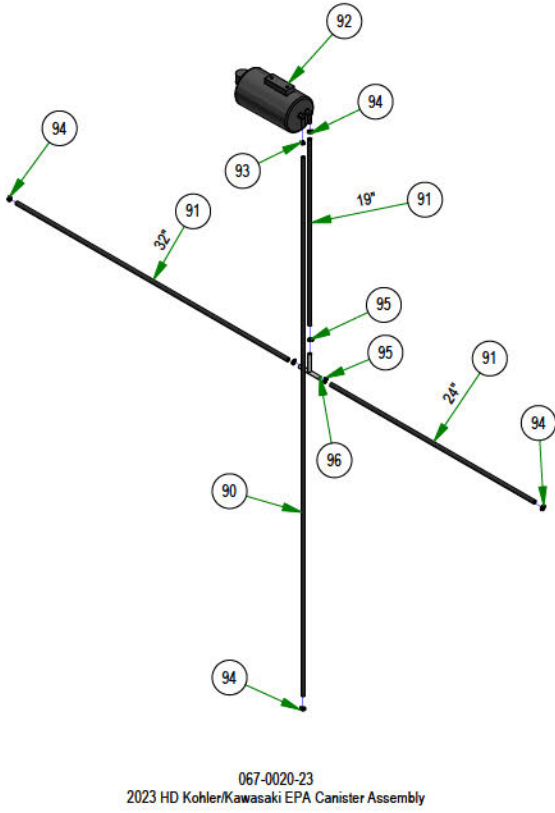

PARTS SECTION: FRAME SUB ASSEMBLIES

PARTS SECTION: FRAME SUB ASSEMBLIES

Parts List			
ITEM	QTY	PART NUMBER	DESCRIPTION
84	5.750 ft	051-8067-00	4" 1/4 Fuel Line
85	1	067-6059-00	3 Way Fuel Shut-Off Valve 1/4x1/4x1/4
86	4	072-8069-00	1/4 Fuel Hose Clamp
87	4.833 ft	051-8067-00	4" 1/4 Fuel Line
88	1	067-6059-00	3 Way Fuel Shut-Off Valve 1/4x1/4x1/4
89	4	072-8069-00	1/4 Fuel Hose Clamp
90	1	051-2025-02	3/16" Vinyl Tubing, 55" Long
91	6.250 ft	051-8072-00	1/4" Vinyl Tubing
92	1	067-0020-00	Carbon Canister
93	1	072-0002-00	8.6mm Hose Clamp
94	4	072-8070-00	MZ Tank Hose Clamp 1/4 Vinyl
95	3	072-8077-00	Roto DW-6.5ST Z3X
96	1	073-8068-00	fuel line T
97	1	066-8083-00	Fuel Cap
98	1	067-4090-00	Fuel Gauge w/Grommet
99	1	067-6070-00	Rollover Valve W/Grommet
100	1	067-9903-00	Fuel Pick-up for 067-2021-00
101	1	066-8083-00	Fuel Cap
102	1	067-6070-00	Rollover Valve W/Grommet
103	1	067-9902-00	Fuel Pick-up for 067-2022-00
90	1	250-2752-22	2022 Maverick RH Front Suspension Arm Assy (42")
91	1	250-2802-22	2022 Maverick LH Front Suspension Arm Assy (42")