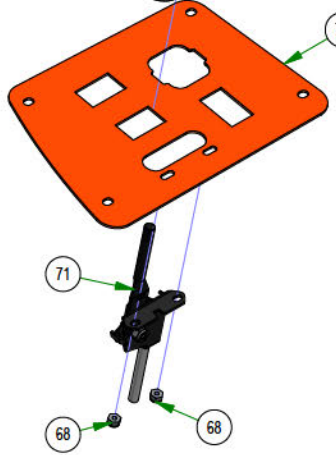

PARTS SECTION: FRAME SUB ASSEMBLIES

PARTS SECTION: FRAME SUB ASSEMBLIES