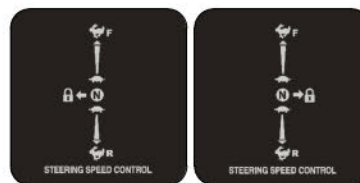

091-0021-00
2018 Maverick/2021 ZT Anti-Skid Steering Control Decals