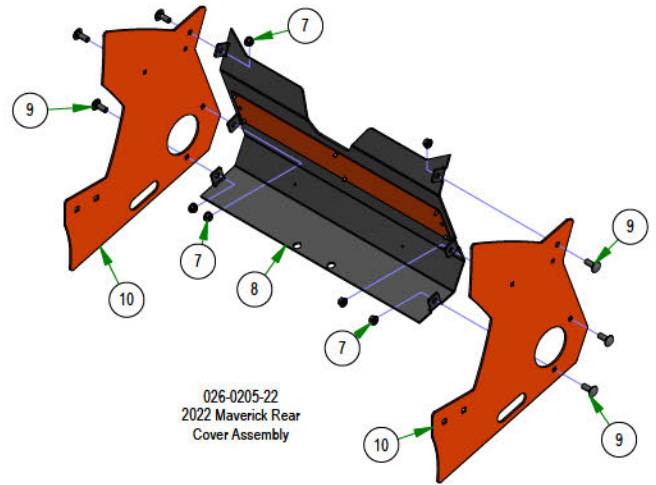

026-0205-22
2022 Maverick Rear
Cover Assembly