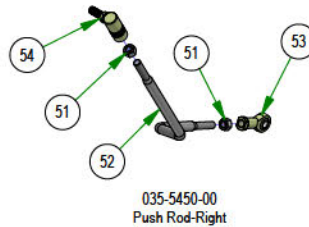

Parts List				Parts List			
ITEM	QTY	PART NUMBER	DESCRIPTION	ITEM	QTY	PART NUMBER	DESCRIPTION
20	1	013-8043-00	5/16-18 HEX NUT ZINC	35	1	014-9006-00	9565K16_Polyethylene Square Plug
21	1	018-8063-00	5/16-18 X 3/4 HEX CAP SCREW (GR.5) ZINC	36	2	018-0089-00	92323A554_Grade 5 Steel Serrated-Flange Hex Head Screw
22	1	024-6034-00	1/4 DRIVE-TYPE STRAIGHT GREASE FITTING ZINC YELLOW)	37	1	031-0076-00	Small Mower Square Drive Arm Lower LH Weldment
23	2	031-0032-00	2019 Drive Arm Bushing	38	1	031-9032-00	Small Mower Square Drive Arm LH Weldment
24	1	031-0053-00	2021 Drive Actuator RH Weldment	39	1	031-9044-00	Grip for 031-9045-00 / 031-9046-00
25	1	013-8043-00	5/16-18 HEX NUT ZINC	51	2	013-6051-00	3/8" Fine Threaded Jam Nut
26	1	018-8063-00	5/16-18 X 3/4 HEX CAP SCREW (GR.5) ZINC	52	1	035-5450-01	Push Rod - Right (Rod Only)
27	1	024-6034-00	1/4 DRIVE-TYPE STRAIGHT GREASE FITTING ZINC YELLOW)	53	1	048-3000-00	Spherical Rod End - Outlaw
28	2	031-0032-00	2019 Drive Arm Bushing	54	1	099-2009-00	Quick Release Ball Joint
29	1	031-0054-00	2021 Drive Actuator LH Weldment	55	2	013-6051-00	3/8" Fine Threaded Jam Nut
30	1	014-9006-00	9565K16_Polyethylene Square Plug	56	1	035-5451-01	Push Rod LH (Rod Only)
31	2	018-0089-00	92323A554_Grade 5 Steel Serrated-Flange Hex Head Screw	57	1	048-3000-00	Spherical Rod End - Outlaw
32	1	031-0077-00	Small Mower Square Drive Arm Lower RH Weldment	58	1	099-2009-00	Quick Release Ball Joint
33	1	031-9033-00	Small Mower Square Drive Arm RH Weldment	90	1	250-2752-22	2022 Maverick RH Front Suspension Arm Assy (42")
34	1	031-9044-00	Grip for 031-9045-00 / 031-9046-00	91	1	250-2802-22	2022 Maverick LH Front Suspension Arm Assy (42")