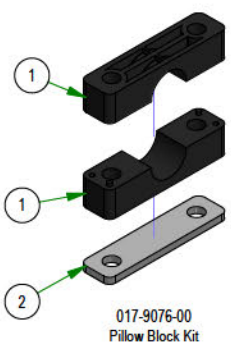

PARTS SECTION: FRAME SUB ASSEMBLIES

PARTS SECTION: FRAME SUB ASSEMBLIES