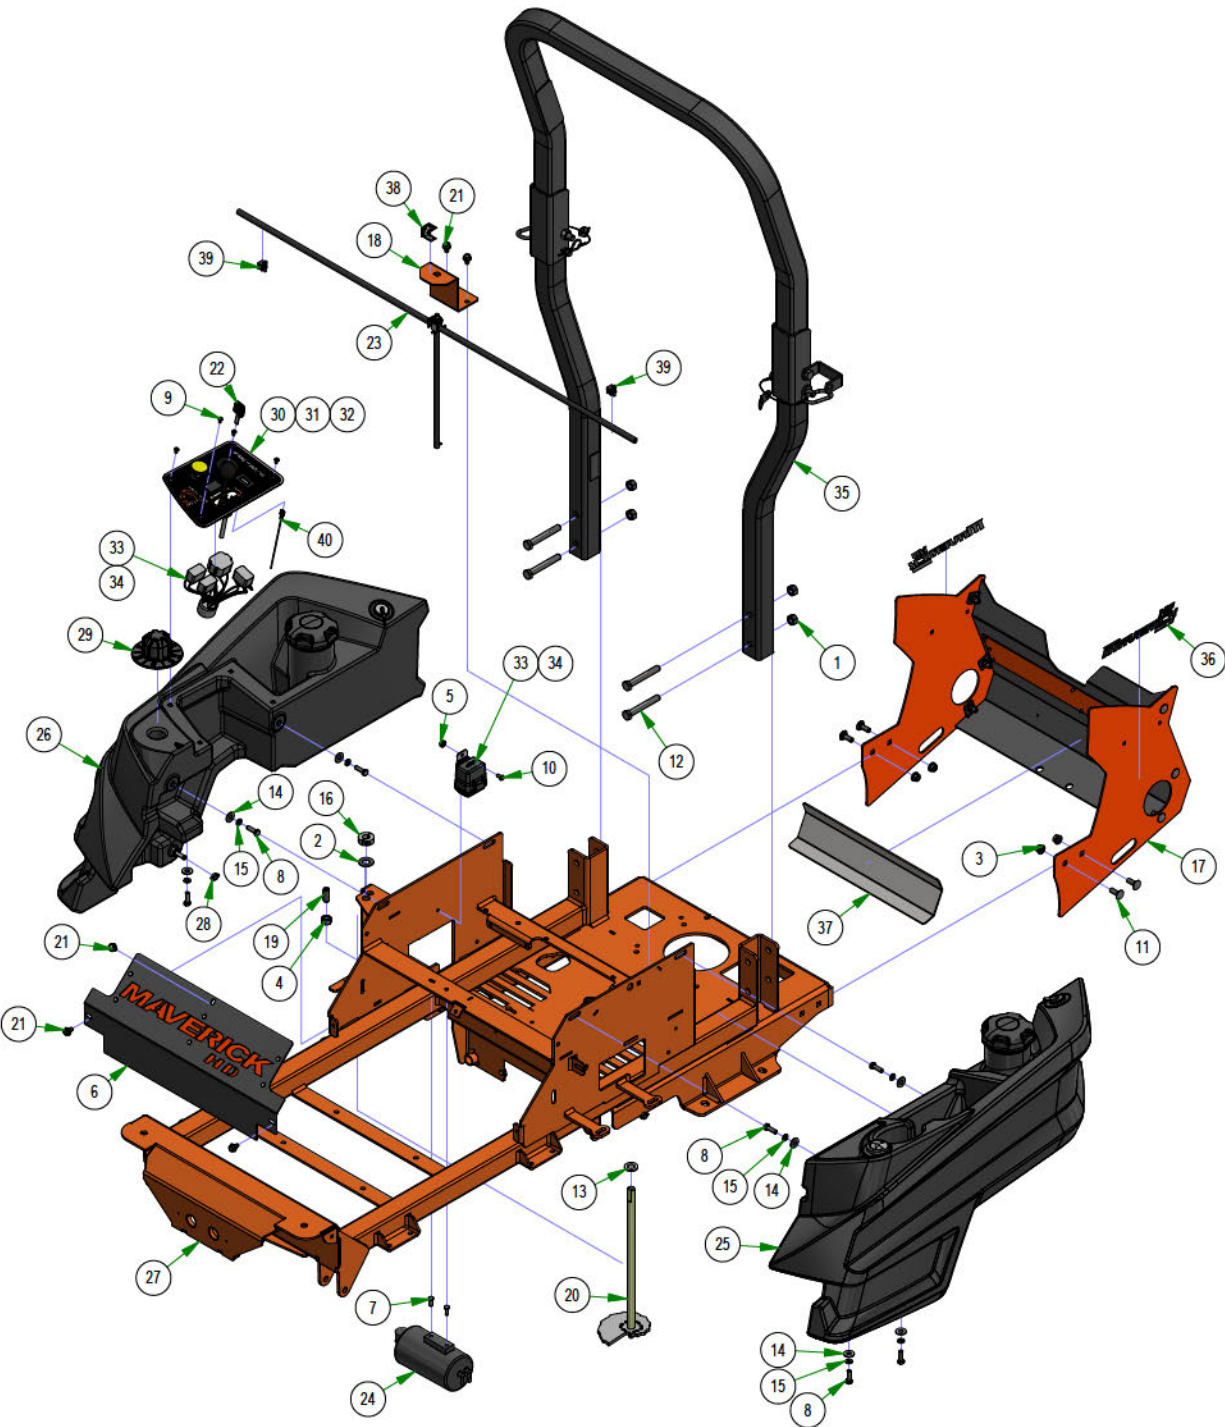

PARTS SECTION: FUEL TANK & REAR COVER

PARTS SECTION: FUEL TANK & REAR COVER

Parts List				Parts List			
ITEM	QTY	PART NUMBER	DESCRIPTION	ITEM	QTY	PART NUMBER	DESCRIPTION
1	4	013-0005-00	1/2-13 HEX 2-WAY REVERSIBLE CENTER LOCKNUT Grade B ZINC	21	5	030-7044-00	5/16-18 X 1/2 HWH unslot (F) tcs zinc
2	1	013-0080-00	.625 ID x 1.250 OD x .062 THK F/W Nylon	22	1	042-9000-00	Ignition Key
3	4	013-5202-00	3/8-16 NYLON INSERT FLANGE LOCKNUT (GR.F) ZINC	23	1	051-2014-HD	2023 Maverick HD Fuel Line with Shutoff
4	1	013-7018-00	1/2-13 HEX NUT ZINC	24	1	067-0020-23	2023 HD Kohler/Kawasaki EPA Canister Assembly
5	1	013-9001-00	1/4-20 HEX SERRATED FLANGE NUT HARD/ZINC	25	1	067-2021-00	2021 Maverick Left Side Tank
6	1	014-1001-00	Maverick HD Cooler Cover	26	1	067-2022-00	2022 Maverick HD RH Fuel Tank
7	2	018-0024-00	M6-1.0 X 16MM DIN 933 HEX TAP BOLT (CL 8.8) ZINC	27	1	070-2503-00	2025 Maverick Frame
8	7	018-2007-00	5/16-18 X 1 HEX CAP SCREW (GR.5) ZINC	28	2	072-8076-00	2 EAR CLAMP 12.5mm-15mm
9	4	018-2010-00	10-32 X 3/8 BUTTON SOCKET CAP SCREW 18-8 STAINLESS STEEL	29	1	077-9000-00	MZ/ZT Deck Height Dial
10	1	018-2012-00	1/4-20 X 1/2 BUTTON SOCKET CAP SCREW 18-8 STAINLESS STEEL	30	1	079-3560-21	Maverick HD EFI Control Panel Assy
11	4	018-5044-00	3/8-16 X 1 CARRIAGE BOLT (GR.5) ZINC	31	1	079-3560-23	2023 Control Panel Assembly
12	4	018-6054-00	1/2-13 X 3-1/2 HEX CAP SCREW (GR.5) ZINC	32	1	079-3561-25	2025 ZT/MAV/HD Control Panel Assembly
13	1	019-6017-00	.635 ID X 1.120 OD X .140 THICK FLAT WASHER NYLON	33	1	086-3600-00	2024 Wiring Harness with Clips
14	7	019-8044-00	5/16 USS FLAT WASHER (7/8 OD) ZINC	34	1	086-3600-25	2025 Wiring Harness with Clips and Lights
15	7	019-8051-00	5/16 SPLIT LOCKWASHER ZINC	35	1	089-0005-00	2016 2x2 ROPS
16	1	025-0002-00	5/8" Split Collar	36	2	091-0513-00	Maverick HD Back Plate Decal
17	1	026-0205-22	2022 Maverick Rear Cover Assembly	37	1	091-4050-00	Heat Shield (Fiberglass Adhesive)
18	1	026-0309-00	Fuel Shut Off Mounting Plate	38	1	091-6021-00	Maverick HD Shut Off Valve Decal
19	1	028-0008-00	Dial Rod Plunger	39	2	214-1008-00	Edge Clip With Ziptie
20	1	028-0070-17	ZT Deck Height Bar Assembly	40	1	216-1000-17	2017 MZ/ZT/MAV Tach Wire Assy