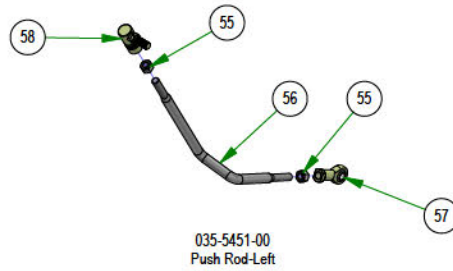

Parts List				Parts List			
ITEM	QTY	PART NUMBER	DESCRIPTION	ITEM	QTY	PART NUMBER	DESCRIPTION
20	1	013-8043-00	5/16-18 HEX NUT ZINC	35	1	014-9006-00	9565K16_Polyethylene Square Plug
21	1	018-8063-00	5/16-18 X 3/4 HEX CAP SCREW (GR.5) ZINC	36	2	018-0089-00	92323A554_Grade 5 Steel Serrated-Flange Hex Head Screw
22	1	024-6034-00	1/4 DRIVE-TYPE STRAIGHT GREASE FITTING ZINC YELLOW)	37	1	031-0076-00	Small Mower Square Drive Arm Lower LH Weldment
23	2	031-0032-00	2019 Drive Arm Bushing	38	1	031-9032-00	Small Mower Square Drive Arm LH Weldment
24	1	031-0053-00	2021 Drive Actuator RH Weldment	39	1	031-9044-00	Grip for 031-9045-00 / 031-9046-00
25	1	013-8043-00	5/16-18 HEX NUT ZINC	51	2	013-6051-00	3/8" Fine Threaded Jam Nut
26	1	018-8063-00	5/16-18 X 3/4 HEX CAP SCREW (GR.5) ZINC	52	1	035-5450-01	Push Rod - Right (Rod Only)
27	1	024-6034-00	1/4 DRIVE-TYPE STRAIGHT GREASE FITTING ZINC YELLOW)	53	1	048-3000-00	Spherical Rod End - Outlaw
28	2	031-0032-00	2019 Drive Arm Bushing	54	1	099-2009-00	Quick Release Ball Joint
29	1	031-0054-00	2021 Drive Actuator LH Weldment	55	2	013-6051-00	3/8" Fine Threaded Jam Nut
30	1	014-9006-00	9565K16_Polyethylene Square Plug	56	1	035-5451-01	Push Rod LH (Rod Only)
31	2	018-0089-00	92323A554_Grade 5 Steel Serrated-Flange Hex Head Screw	57	1	048-3000-00	Spherical Rod End - Outlaw
32	1	031-0077-00	Small Mower Square Drive Arm Lower RH Weldment	58	1	099-2009-00	Quick Release Ball Joint
33	1	031-9033-00	Small Mower Square Drive Arm RH Weldment	90	1	250-2752-22	2022 Maverick RH Front Suspension Arm Assy (42")
34	1	031-9044-00	Grip for 031-9045-00 / 031-9046-00	91	1	250-2802-22	2022 Maverick LH Front Suspension Arm Assy (42")