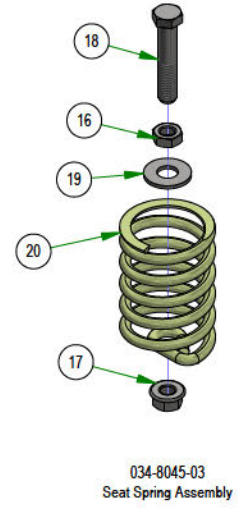

PARTS SECTION: FRAME SUB ASSEMBLIES

PARTS SECTION: FRAME SUB ASSEMBLIES