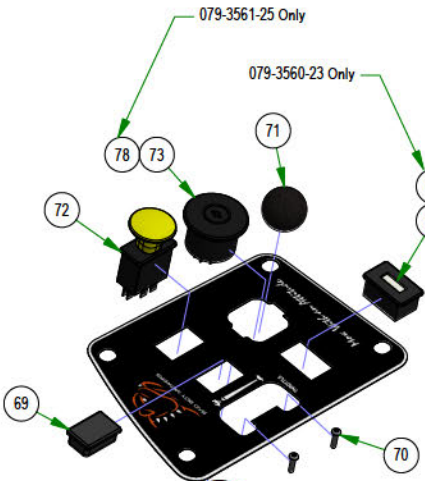

PARTS SECTION: FRAME SUB ASSEMBLIES

PARTS SECTION: FRAME SUB ASSEMBLIES