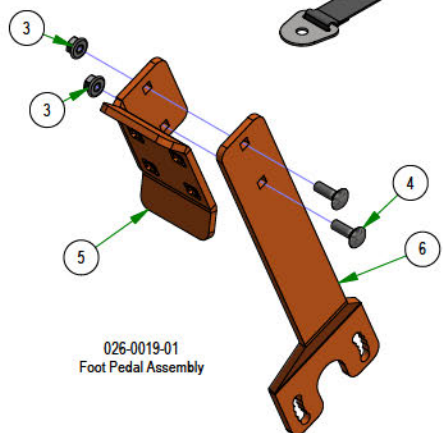

PARTS SECTION: FRAME SUB ASSEMBLIES

PARTS SECTION: FRAME SUB ASSEMBLIES