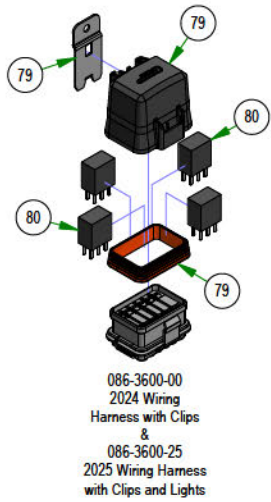

PARTS SECTION: FRAME SUB ASSEMBLIES

PARTS SECTION: FRAME SUB ASSEMBLIES