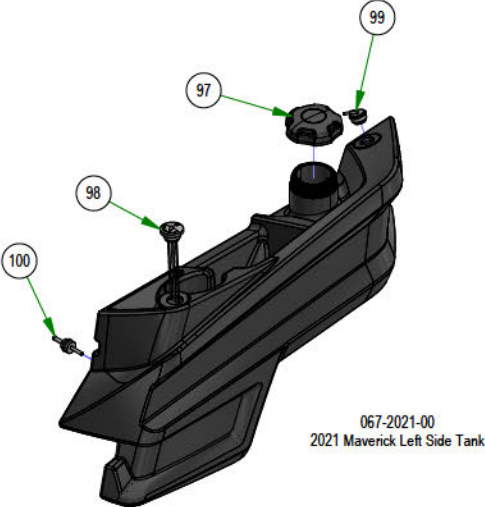

PARTS SECTION: FRAME SUB ASSEMBLIES

PARTS SECTION: FRAME SUB ASSEMBLIES

Parts List			
ITEM	QTY	PART NUMBER	DESCRIPTION
84	5.750 ft	051-8067-00	4" 1/4 Fuel Line
85	1	067-6059-00	3 Way Fuel Shut-Off Valve 1/4x1/4x1/4
86	4	072-8069-00	1/4 Fuel Hose Clamp
87	4.833 ft	051-8067-00	4" 1/4 Fuel Line
88	1	067-6059-00	3 Way Fuel Shut-Off Valve 1/4x1/4x1/4
89	4	072-8069-00	1/4 Fuel Hose Clamp
90	1	051-2025-02	3/16" Vinyl Tubing, 55" Long
91	6.250 ft	051-8072-00	1/4" Vinyl Tubing
92	1	067-0020-00	Carbon Canister
93	1	072-0002-00	8.6mm Hose Clamp
94	4	072-8070-00	MZ Tank Hose Clamp 1/4 Vinyl
95	3	072-8077-00	Roto DW-6.5ST Z3X
96	1	073-8068-00	fuel line T
97	1	066-8083-00	Fuel Cap
98	1	067-4090-00	Fuel Gauge w/Grommet
99	1	067-6070-00	Rollover Valve W/Grommet
100	1	067-9903-00	Fuel Pick-up for 067-2021-00
101	1	066-8083-00	Fuel Cap
102	1	067-6070-00	Rollover Valve W/Grommet
103	1	067-9902-00	Fuel Pick-up for 067-2022-00
90	1	250-2752-22	2022 Maverick RH Front Suspension Arm Assy (42")
91	1	250-2802-22	2022 Maverick LH Front Suspension Arm Assy (42")