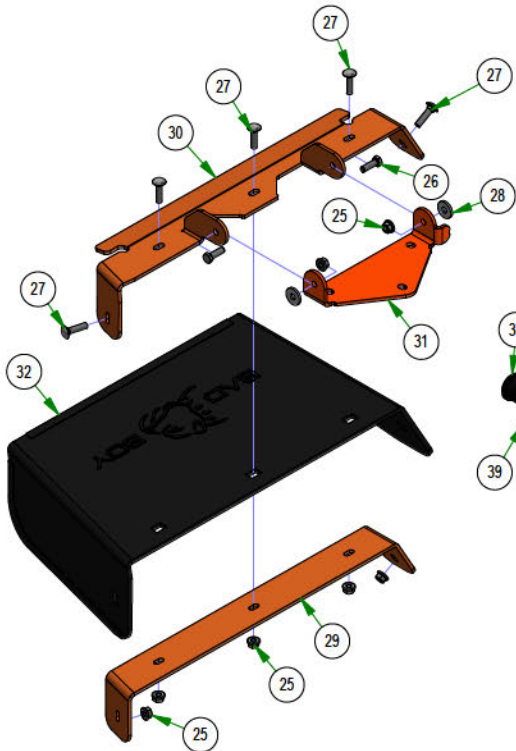

PARTS SECTION: DECK SUB ASSEMBLIES

210-6005-98
Discharge Chute Assembly
54" & 60" Decks