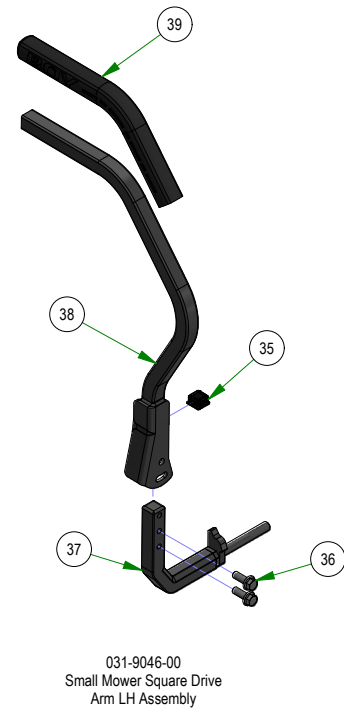

Parts List				Parts List			
ITEM	QTY	PART NUMBER	DESCRIPTION	ITEM	QTY	PART NUMBER	DESCRIPTION
20	1	013-8043-00	5/16-18 HEX NUT ZINC	35	1	014-9006-00	9565K16_Polyethylene Square Plug
21	1	018-8063-00	5/16-18 X 3/4 HEX CAP SCREW (GR.5) ZINC	36	2	018-0089-00	92323A554_Grade 5 Steel Serrated-Flange Hex Head Screw
22	1	024-6034-00	1/4 DRIVE-TYPE STRAIGHT GREASE FITTING ZINC YELLOW)	37	1	031-0076-00	Small Mower Square Drive Arm Lower LH Weldment
23	2	031-0032-00	2019 Drive Arm Bushing	38	1	031-9032-00	Small Mower Square Drive Arm LH Weldment
24	1	031-0053-00	2021 Drive Actuator RH Weldment	39	1	031-9044-00	Grip for 031-9045-00 / 031-9046-00
25	1	013-8043-00	5/16-18 HEX NUT ZINC	51	2	013-6051-00	3/8" Fine Threaded Jam Nut
26	1	018-8063-00	5/16-18 X 3/4 HEX CAP SCREW (GR.5) ZINC	52	1	035-5450-01	Push Rod - Right (Rod Only)
27	1	024-6034-00	1/4 DRIVE-TYPE STRAIGHT GREASE FITTING ZINC YELLOW)	53	1	048-3000-00	Spherical Rod End - Outlaw
28	2	031-0032-00	2019 Drive Arm Bushing	54	1	099-2009-00	Quick Release Ball Joint
29	1	031-0054-00	2021 Drive Actuator LH Weldment	55	2	013-6051-00	3/8" Fine Threaded Jam Nut
30	1	014-9006-00	9565K16_Polyethylene Square Plug	56	1	035-5451-01	Push Rod LH (Rod Only)
31	2	018-0089-00	92323A554_Grade 5 Steel Serrated-Flange Hex Head Screw	57	1	048-3000-00	Spherical Rod End - Outlaw
32	1	031-0077-00	Small Mower Square Drive Arm Lower RH Weldment	58	1	099-2009-00	Quick Release Ball Joint
33	1	031-9033-00	Small Mower Square Drive Arm RH Weldment	90	1	250-2752-22	2022 Maverick RH Front Suspension Arm Assy (42")
34	1	031-9044-00	Grip for 031-9045-00 / 031-9046-00	91	1	250-2802-22	2022 Maverick LH Front Suspension Arm Assy (42")