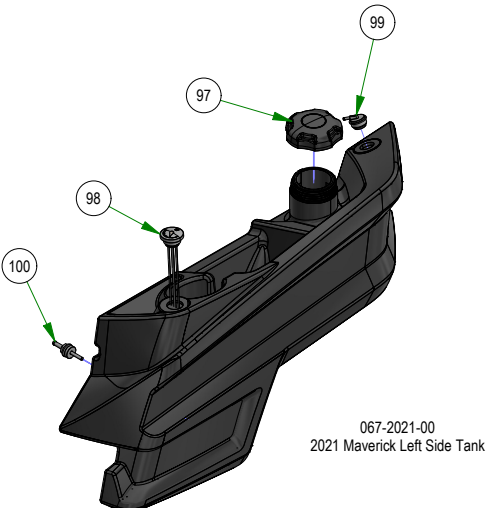

PARTS SECTION: FRAME SUB ASSEMBLIES

PARTS SECTION: FRAME SUB ASSEMBLIES

Parts List			
ITEM	QTY	PART NUMBER	DESCRIPTION
84	5.750 ft	051-8067-00	4" 1/4 Fuel Line
85	1	067-6059-00	3 Way Fuel Shut-Off Valve 1/4x1/4x1/4
86	4	072-8069-00	1/4 Fuel Hose Clamp
87	4.833 ft	051-8067-00	4" 1/4 Fuel Line
88	1	067-6059-00	3 Way Fuel Shut-Off Valve 1/4x1/4x1/4
89	4	072-8069-00	1/4 Fuel Hose Clamp
90	1	051-2025-02	3/16" Vinyl Tubing, 55" Long
91	6.250 ft	051-8072-00	1/4" Vinyl Tubing
92	1	067-0020-00	Carbon Canister
93	1	072-0002-00	8.6mm Hose Clamp
94	4	072-8070-00	MZ Tank Hose Clamp 1/4 Vinyl
95	3	072-8077-00	Roto DW-6.5ST Z3X
96	1	073-8068-00	fuel line T
97	1	066-8083-00	Fuel Cap
98	1	067-4090-00	Fuel Gauge w/Grommet
99	1	067-6070-00	Rollover Valve W/Grommet
100	1	067-9903-00	Fuel Pick-up for 067-2021-00
101	1	066-8083-00	Fuel Cap
102	1	067-6070-00	Rollover Valve W/Grommet
103	1	067-9902-00	Fuel Pick-up for 067-2022-00
90	1	250-2752-22	2022 Maverick RH Front Suspension Arm Assy (42")
91	1	250-2802-22	2022 Maverick LH Front Suspension Arm Assy (42")