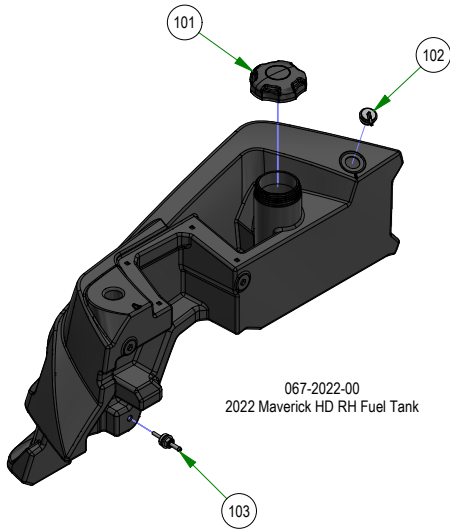

PARTS SECTION: FRAME SUB ASSEMBLIES

PARTS SECTION: FRAME SUB ASSEMBLIES

Parts List			
ITEM	QTY	PART NUMBER	DESCRIPTION
84	5.750 ft	051-8067-00	4" 1/4 Fuel Line
85	1	067-6059-00	3 Way Fuel Shut-Off Valve 1/4x1/4x1/4
86	4	072-8069-00	1/4 Fuel Hose Clamp
87	4.833 ft	051-8067-00	4" 1/4 Fuel Line
88	1	067-6059-00	3 Way Fuel Shut-Off Valve 1/4x1/4x1/4
89	4	072-8069-00	1/4 Fuel Hose Clamp
90	1	051-2025-02	3/16" Vinyl Tubing, 55" Long
91	6.250 ft	051-8072-00	1/4" Vinyl Tubing
92	1	067-0020-00	Carbon Canister
93	1	072-0002-00	8.6mm Hose Clamp
94	4	072-8070-00	MZ Tank Hose Clamp 1/4 Vinyl
95	3	072-8077-00	Roto DW-6.5ST Z3X
96	1	073-8068-00	fuel line T
97	1	066-8083-00	Fuel Cap
98	1	067-4090-00	Fuel Gauge w/Grommet
99	1	067-6070-00	Rollover Valve W/Grommet
100	1	067-9903-00	Fuel Pick-up for 067-2021-00
101	1	066-8083-00	Fuel Cap
102	1	067-6070-00	Rollover Valve W/Grommet
103	1	067-9902-00	Fuel Pick-up for 067-2022-00
90	1	250-2752-22	2022 Maverick RH Front Suspension Arm Assy (42")
91	1	250-2802-22	2022 Maverick LH Front Suspension Arm Assy (42")