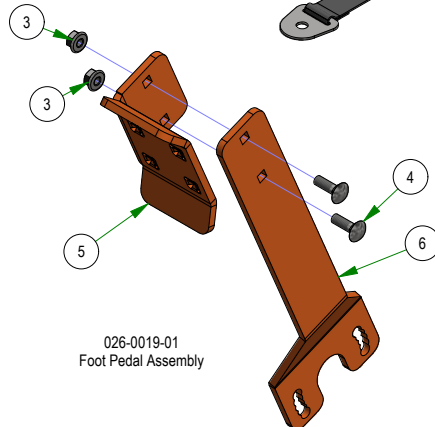

PARTS SECTION: FRAME SUB ASSEMBLIES

PARTS SECTION: FRAME SUB ASSEMBLIES