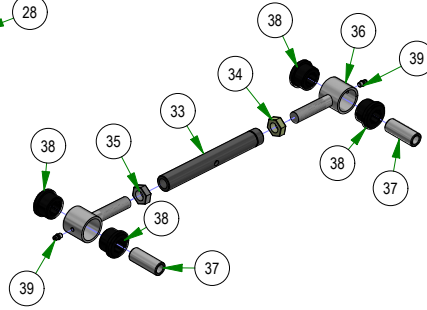

048-6000-00
2018 Maverick Turnbuckle (Top Link)