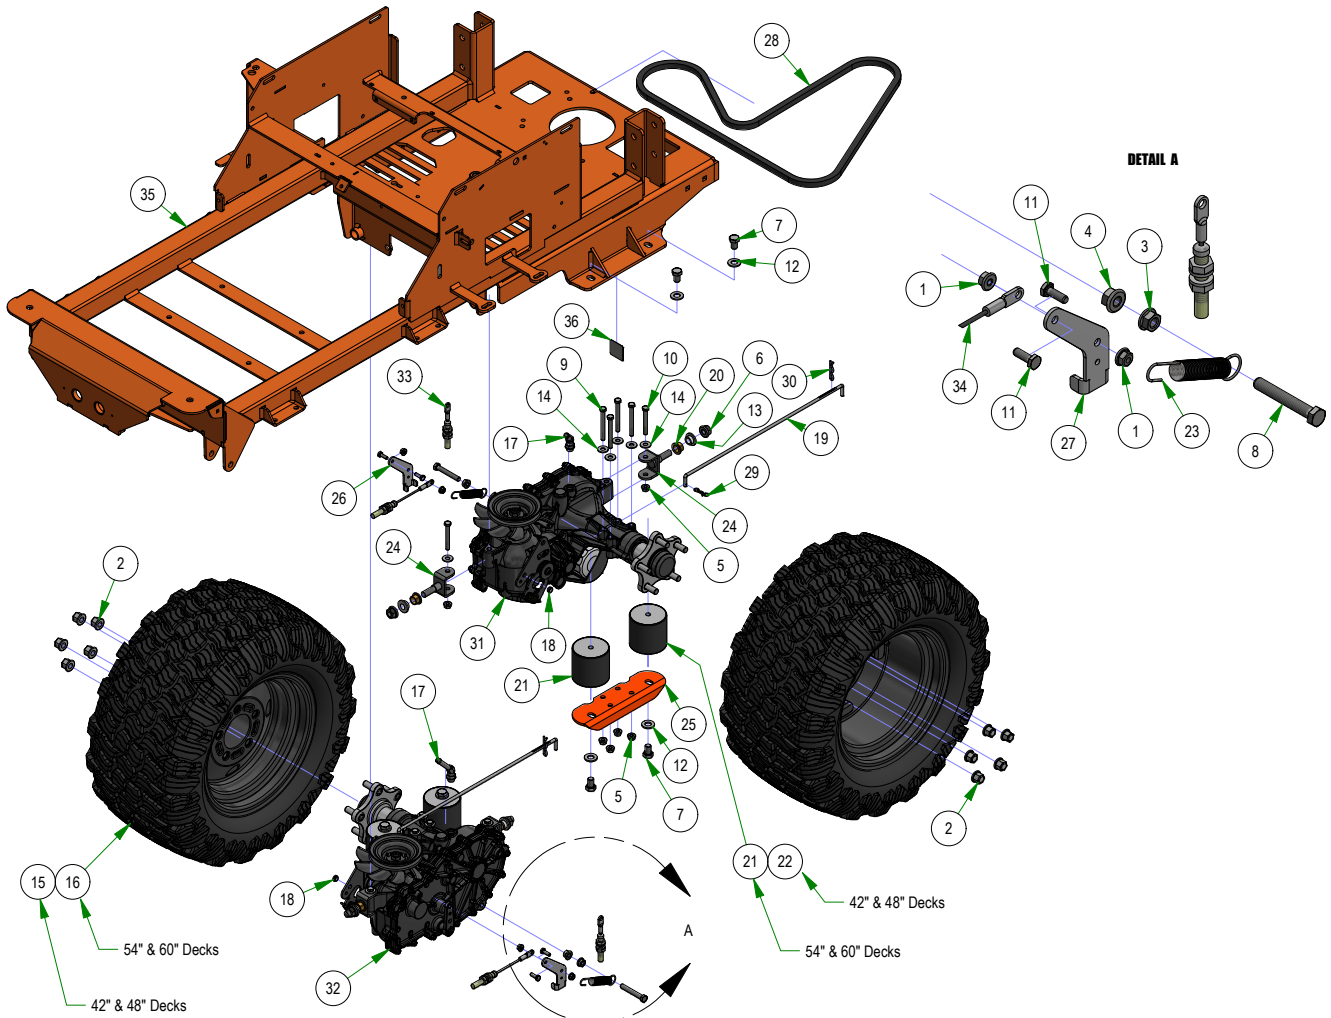

Parts List				Parts List			
ITEM	QTY	PART NUMBER	DESCRIPTION	ITEM	QTY	PART NUMBER	DESCRIPTION
1	4	013-2050-00	1/4-20 NYL INSERT FLANGE LOCKNUT ZINC	19	2	028-0070-00	Neutral Rod
2	10	013-3000-00	Acorn Lug Nut	20	4	032-5052-00	.627 ID X .753 OD X .500 LGTH X 1.000 FLG OD X .094 FLG THICK FLANGED BEARING OIL-IMPREG BRNZ
3	2	013-5201-00	3/8-16 HEX SERRATED FLANGE NUT HARD/ZINC	21	4	032-9000-00	Vibration Mount-Green Dot
4	2	013-5202-00	3/8-16 NYLON INSERT FLANGE LOCKNUT (GR.F) ZINC	22	4	032-9002-00	Vibration Mount- Red Dot
5	12	013-8049-00	5/16-18 NYLON INSERT FLANGE LOCKNUT ZINC	23	2	034-1026-00	Brake Return Spring
6	4	013-8050-00	1/2-13 NYLON INSERT FLANGE LOCKNUT ZINC	24	4	039-0001-00	Maverick Rear Transaxle Pivot Bracket
7	8	018-1055-00	1/2-13 X 3/4 HEX CAP SCREW (GR.5) ZINC	25	2	039-1306-00	Rear Suspension Transaxle Mount
8	2	018-2071-00	3/8-16 X 2-1/2 HEX TAP BOLT (GR.5) ZINC Fully Threaded	26	1	039-1320-00	Brake Arm Ext (Left)
9	8	018-4701-00	5/16-18 X 3 HEX CAP SCREW (GR.5) ZINC	27	1	039-1321-00	Brake Arm Ext (Right)
10	4	018-5344-00	5/16-18 X 2-1/2 HEX CAP SCREW (GR.5) ZINC	28	1	041-7400-00	75.8" Pump Belt
11	4	018-8052-00	1/4-20 X 3/4 HEX CAP SCREW (GR.5) ZINC	29	2	044-2004-00	Bow Pin
12	8	019-5702-00	1/2 SAE FLAT WASHER (1-1/16" OD) GR.8 ZINC YELLOW	30	2	044-2008-00	Neutral Rod Clip
13	4	019-8027-00	.525 ID SHOULDER WASHER NYLON	31	1	050-6000-02	2025 LH 3400 Transaxle
14	12	019-8044-00	5/16 USS FLAT WASHER (7/8 OD) ZINC	32	1	050-6001-02	2025 RH 3400 Transaxle
15	2	022-4040-00	23x9-12 Reaper Turf	33	1	064-3050-21	2021 Load Balanced Brake Cable 1
16	2	022-4200-00	23x11-12 Reaper Turf Assembly	34	1	064-3051-21	2021 Load Balanced Brake Cable 2
17	2	024-1200-00	ZT Fitting, 3/8 x 3/8 45 Degree, 4603-6-6	35	1	070-2503-00	2025 Maverick Frame
18	2	025-0036-00	Drive Arm Transaxle Spacer	36	1	091-0019-00	Patent Decal