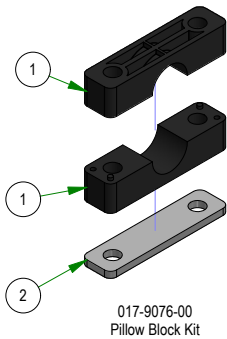

PARTS SECTION: FRAME SUB ASSEMBLIES

PARTS SECTION: FRAME SUB ASSEMBLIES