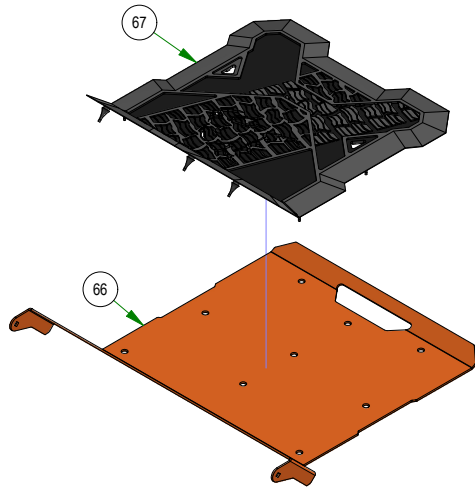

PARTS SECTION: FRAME SUB ASSEMBLIES

079-3472-25
2025 ZT/Mav/HD
Floorboard Assembly