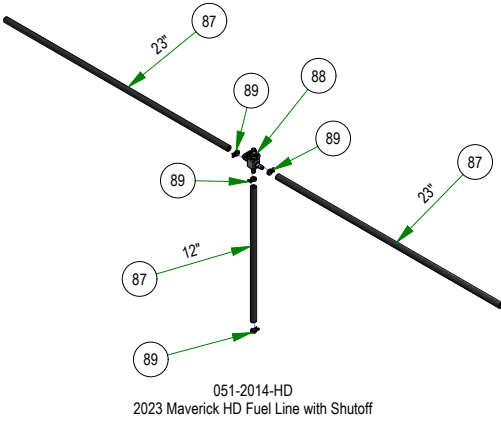

PARTS SECTION: FRAME SUB ASSEMBLIES

PARTS SECTION: FRAME SUB ASSEMBLIES

Parts List			
ITEM	QTY	PART NUMBER	DESCRIPTION
84	5.750 ft	051-8067-00	4" 1/4 Fuel Line
85	1	067-6059-00	3 Way Fuel Shut-Off Valve 1/4x1/4x1/4
86	4	072-8069-00	1/4 Fuel Hose Clamp
87	4.833 ft	051-8067-00	4" 1/4 Fuel Line
88	1	067-6059-00	3 Way Fuel Shut-Off Valve 1/4x1/4x1/4
89	4	072-8069-00	1/4 Fuel Hose Clamp
90	1	051-2025-02	3/16" Vinyl Tubing, 55" Long
91	6.250 ft	051-8072-00	1/4" Vinyl Tubing
92	1	067-0020-00	Carbon Canister
93	1	072-0002-00	8.6mm Hose Clamp
94	4	072-8070-00	MZ Tank Hose Clamp 1/4 Vinyl
95	3	072-8077-00	Roto DW-6.5ST Z3X
96	1	073-8068-00	fuel line T
97	1	066-8083-00	Fuel Cap
98	1	067-4090-00	Fuel Gauge w/Grommet
99	1	067-6070-00	Rollover Valve W/Grommet
100	1	067-9903-00	Fuel Pick-up for 067-2021-00
101	1	066-8083-00	Fuel Cap
102	1	067-6070-00	Rollover Valve W/Grommet
103	1	067-9902-00	Fuel Pick-up for 067-2022-00
90	1	250-2752-22	2022 Maverick RH Front Suspension Arm Assy (42")
91	1	250-2802-22	2022 Maverick LH Front Suspension Arm Assy (42")