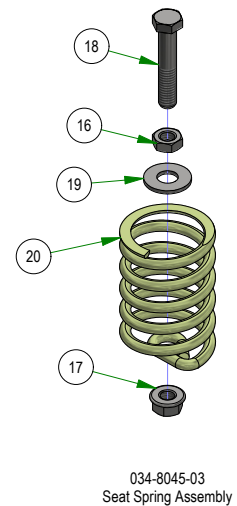

PARTS SECTION: FRAME SUB ASSEMBLIES

PARTS SECTION: FRAME SUB ASSEMBLIES