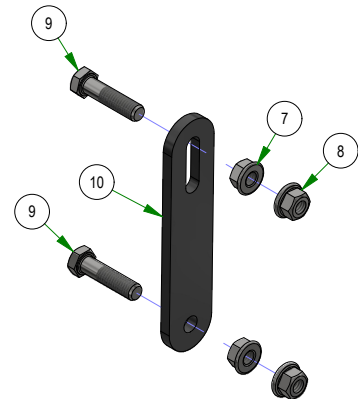

039-2127-17
Deck Hanger Assembly