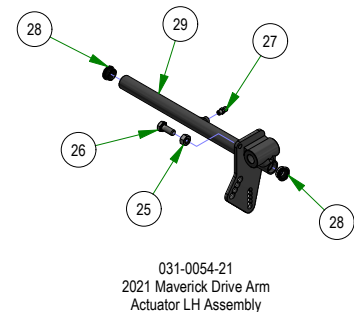

Parts List				Parts List			
ITEM	QTY	PART NUMBER	DESCRIPTION	ITEM	QTY	PART NUMBER	DESCRIPTION
20	1	013-8043-00	5/16-18 HEX NUT ZINC	35	1	014-9006-00	9565K16_Polyethylene Square Plug
21	1	018-8063-00	5/16-18 X 3/4 HEX CAP SCREW (GR.5) ZINC	36	2	018-0089-00	92323A554_Grade 5 Steel Serrated-Flange Hex Head Screw
22	1	024-6034-00	1/4 DRIVE-TYPE STRAIGHT GREASE FITTING ZINC YELLOW)	37	1	031-0076-00	Small Mower Square Drive Arm Lower LH Weldment
23	2	031-0032-00	2019 Drive Arm Bushing	38	1	031-9032-00	Small Mower Square Drive Arm LH Weldment
24	1	031-0053-00	2021 Drive Actuator RH Weldment	39	1	031-9044-00	Grip for 031-9045-00 / 031-9046-00
25	1	013-8043-00	5/16-18 HEX NUT ZINC	51	2	013-6051-00	3/8" Fine Threaded Jam Nut
26	1	018-8063-00	5/16-18 X 3/4 HEX CAP SCREW (GR.5) ZINC	52	1	035-5450-01	Push Rod - Right (Rod Only)
27	1	024-6034-00	1/4 DRIVE-TYPE STRAIGHT GREASE FITTING ZINC YELLOW)	53	1	048-3000-00	Spherical Rod End - Outlaw
28	2	031-0032-00	2019 Drive Arm Bushing	54	1	099-2009-00	Quick Release Ball Joint
29	1	031-0054-00	2021 Drive Actuator LH Weldment	55	2	013-6051-00	3/8" Fine Threaded Jam Nut
30	1	014-9006-00	9565K16_Polyethylene Square Plug	56	1	035-5451-01	Push Rod LH (Rod Only)
31	2	018-0089-00	92323A554_Grade 5 Steel Serrated-Flange Hex Head Screw	57	1	048-3000-00	Spherical Rod End - Outlaw
32	1	031-0077-00	Small Mower Square Drive Arm Lower RH Weldment	58	1	099-2009-00	Quick Release Ball Joint
33	1	031-9033-00	Small Mower Square Drive Arm RH Weldment	90	1	250-2752-22	2022 Maverick RH Front Suspension Arm Assy (42")
34	1	031-9044-00	Grip for 031-9045-00 / 031-9046-00	91	1	250-2802-22	2022 Maverick LH Front Suspension Arm Assy (42")