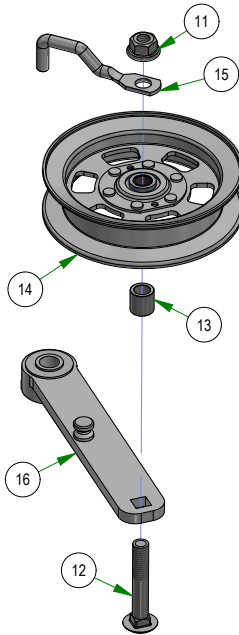

039-6945-26
Maverick HD & Down
Deck Idler Assembly