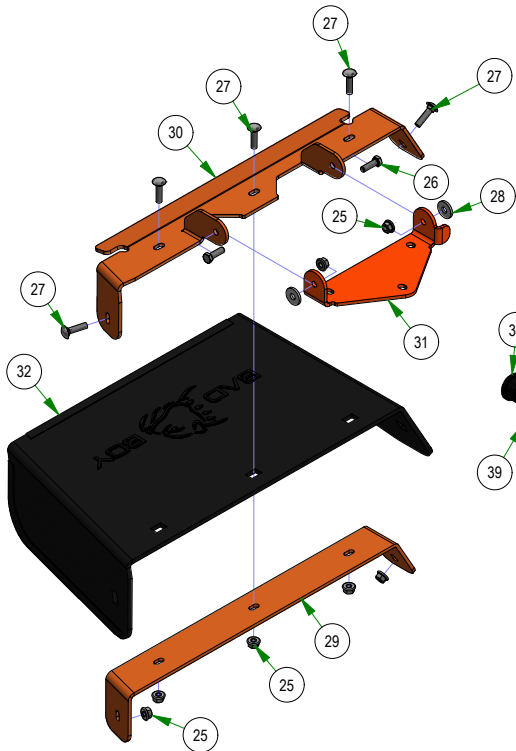

PARTS SECTION: DECK SUB ASSEMBLIES

210-6005-98
Discharge Chute Assembly
54" & 60" Decks