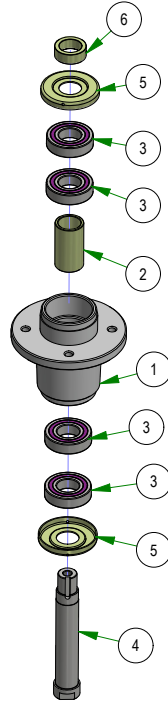

037-4000-00
Outlaw Spindle Assembly