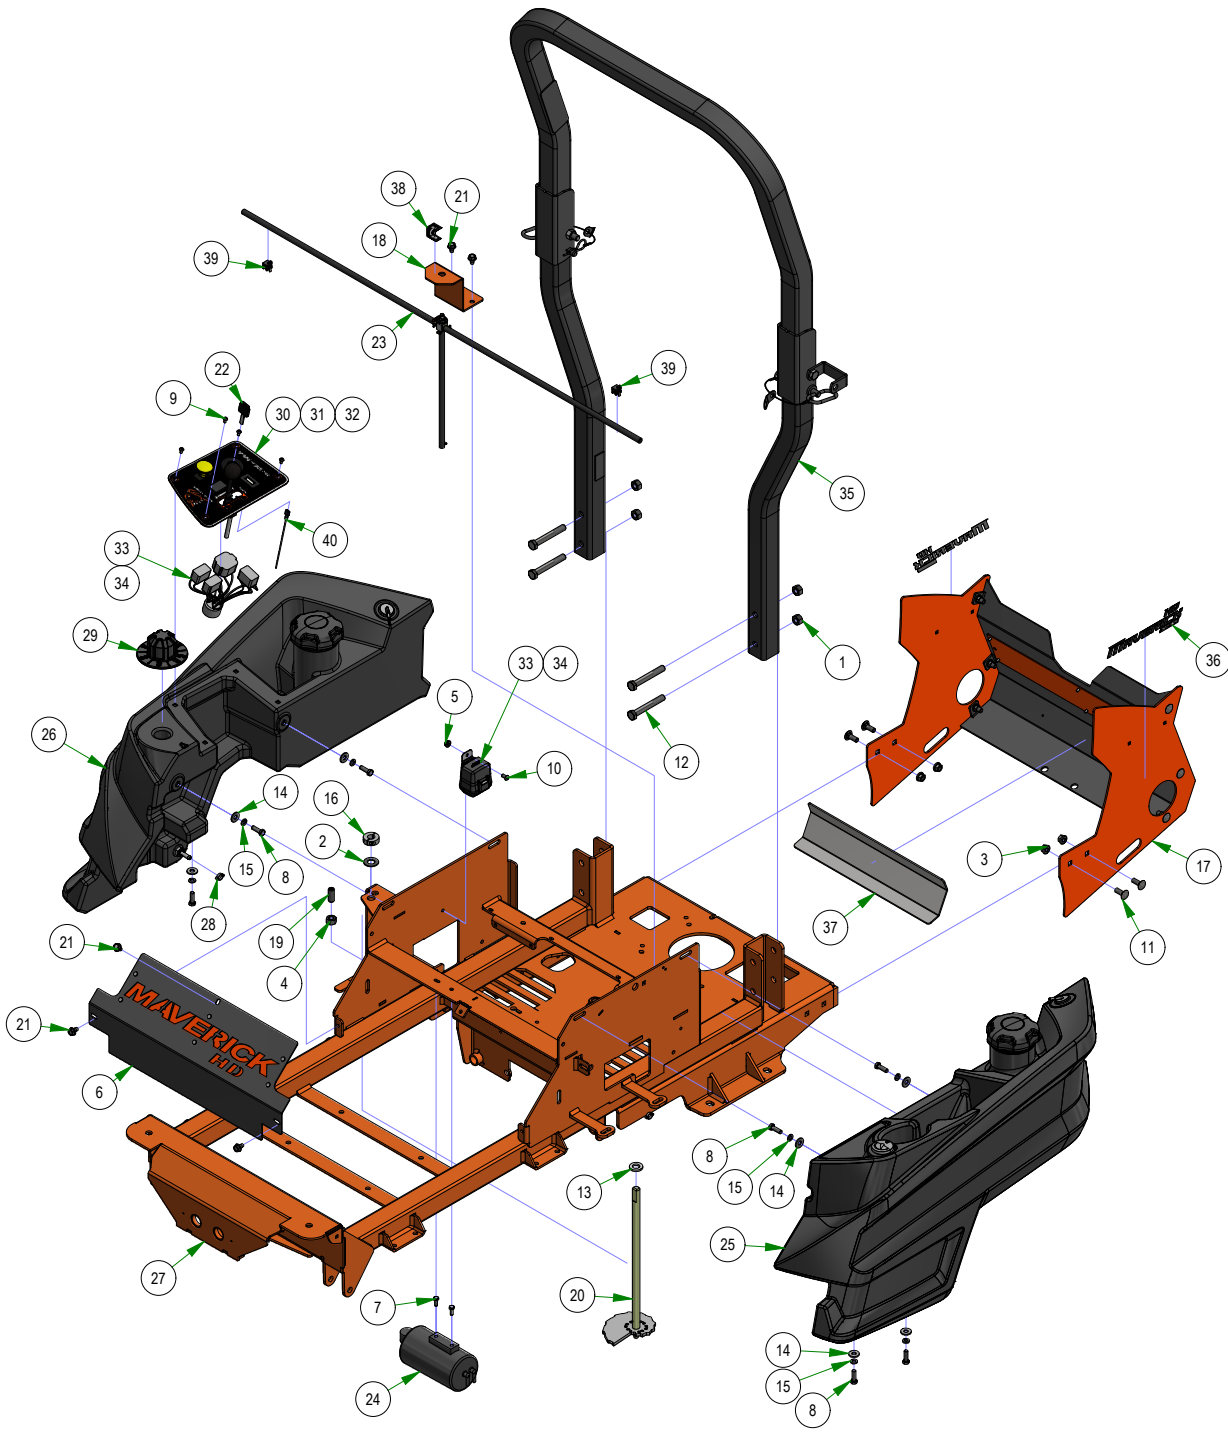

PARTS SECTION: FUEL TANK & REAR COVER

PARTS SECTION: FUEL TANK & REAR COVER

Parts List				Parts List			
ITEM	QTY	PART NUMBER	DESCRIPTION	ITEM	QTY	PART NUMBER	DESCRIPTION
1	4	013-0005-00	1/2-13 HEX 2-WAY REVERSIBLE CENTER LOCKNUT Grade B ZINC	21	5	030-7044-00	5/16-18 X 1/2 HWH unslot (F) tcs zinc
2	1	013-0080-00	.625 ID x 1.250 OD x .062 THK F/W Nylon	22	1	042-9000-00	Ignition Key
3	4	013-5202-00	3/8-16 NYLON INSERT FLANGE LOCKNUT (GR.F) ZINC	23	1	051-2014-HD	2023 Maverick HD Fuel Line with Shutoff
4	1	013-7018-00	1/2-13 HEX NUT ZINC	24	1	067-0020-23	2023 HD Kohler/Kawasaki EPA Canister Assembly
5	1	013-9001-00	1/4-20 HEX SERRATED FLANGE NUT HARD/ZINC	25	1	067-2021-00	2021 Maverick Left Side Tank
6	1	014-1001-00	Maverick HD Cooler Cover	26	1	067-2022-00	2022 Maverick HD RH Fuel Tank
7	2	018-0024-00	M6-1.0 X 16MM DIN 933 HEX TAP BOLT (CL 8.8) ZINC	27	1	070-2503-00	2025 Maverick Frame
8	7	018-2007-00	5/16-18 X 1 HEX CAP SCREW (GR.5) ZINC	28	2	072-8076-00	2 EAR CLAMP 12.5mm-15mm
9	4	018-2010-00	10-32 X 3/8 BUTTON SOCKET CAP SCREW 18-8 STAINLESS STEEL	29	1	077-9000-00	MZ/ZT Deck Height Dial
10	1	018-2012-00	1/4-20 X 1/2 BUTTON SOCKET CAP SCREW 18-8 STAINLESS STEEL	30	1	079-3560-21	Maverick HD EFI Control Panel Assy
11	4	018-5044-00	3/8-16 X 1 CARRIAGE BOLT (GR.5) ZINC	31	1	079-3560-23	2023 Control Panel Assembly
12	4	018-6054-00	1/2-13 X 3-1/2 HEX CAP SCREW (GR.5) ZINC	32	1	079-3561-25	2025 ZT/MAV/HD Control Panel Assembly
13	1	019-6017-00	.635 ID X 1.120 OD X .140 THICK FLAT WASHER NYLON	33	1	086-3600-00	2024 Wiring Harness with Clips
14	7	019-8044-00	5/16 USS FLAT WASHER (7/8 OD) ZINC	34	1	086-3600-25	2025 Wiring Harness with Clips and Lights
15	7	019-8051-00	5/16 SPLIT LOCKWASHER ZINC	35	1	089-0005-00	2016 2x2 ROPS
16	1	025-0002-00	5/8" Split Collar	36	2	091-0513-00	Maverick HD Back Plate Decal
17	1	026-0205-22	2022 Maverick Rear Cover Assembly	37	1	091-4050-00	Heat Shield (Fiberglass Adhesive)
18	1	026-0309-00	Fuel Shut Off Mounting Plate	38	1	091-6021-00	Maverick HD Shut Off Valve Decal
19	1	028-0008-00	Dial Rod Plunger	39	2	214-1008-00	Edge Clip With Ziptie
20	1	028-0070-17	ZT Deck Height Bar Assembly	40	1	216-1000-17	2017 MZ/ZT/MAV Tach Wire Assy