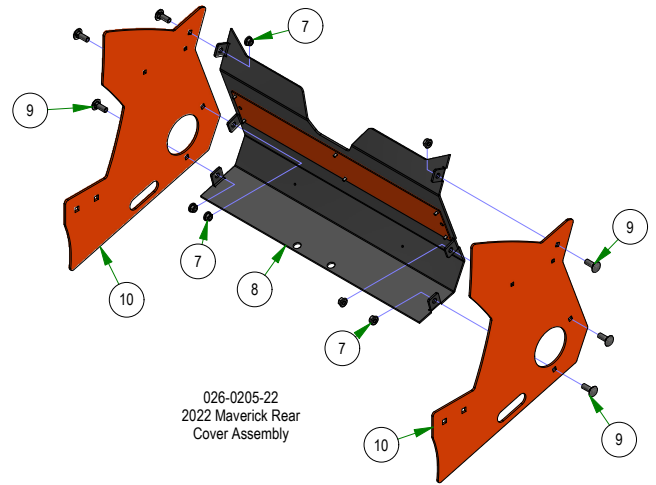

026-0205-22
2022 Maverick Rear
Cover Assembly