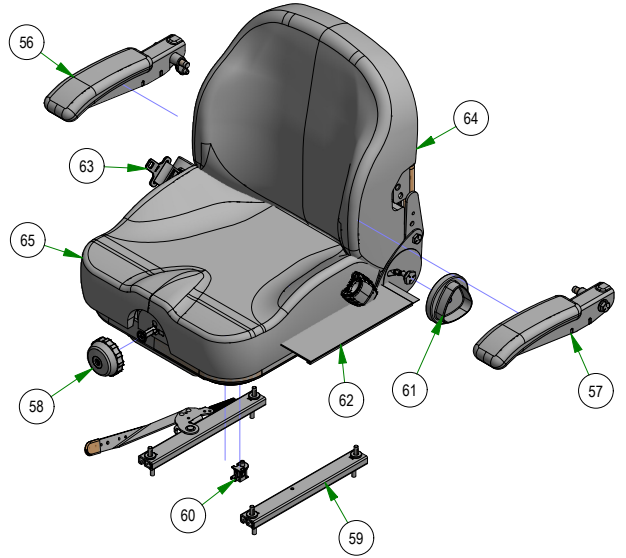

PARTS SECTION: FRAME SUB ASSEMBLIES

PARTS SECTION: FRAME SUB ASSEMBLIES