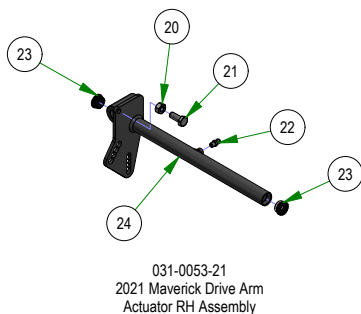

Parts List				Parts List			
ITEM	QTY	PART NUMBER	DESCRIPTION	ITEM	QTY	PART NUMBER	DESCRIPTION
20	1	013-8043-00	5/16-18 HEX NUT ZINC	35	1	014-9006-00	9565K16_Polyethylene Square Plug
21	1	018-8063-00	5/16-18 X 3/4 HEX CAP SCREW (GR.5) ZINC	36	2	018-0089-00	92323A554_Grade 5 Steel Serrated-Flange Hex Head Screw
22	1	024-6034-00	1/4 DRIVE-TYPE STRAIGHT GREASE FITTING ZINC YELLOW)	37	1	031-0076-00	Small Mower Square Drive Arm Lower LH Weldment
23	2	031-0032-00	2019 Drive Arm Bushing	38	1	031-9032-00	Small Mower Square Drive Arm LH Weldment
24	1	031-0053-00	2021 Drive Actuator RH Weldment	39	1	031-9044-00	Grip for 031-9045-00 / 031-9046-00
25	1	013-8043-00	5/16-18 HEX NUT ZINC	51	2	013-6051-00	3/8" Fine Threaded Jam Nut
26	1	018-8063-00	5/16-18 X 3/4 HEX CAP SCREW (GR.5) ZINC	52	1	035-5450-01	Push Rod - Right (Rod Only)
27	1	024-6034-00	1/4 DRIVE-TYPE STRAIGHT GREASE FITTING ZINC YELLOW)	53	1	048-3000-00	Spherical Rod End - Outlaw
28	2	031-0032-00	2019 Drive Arm Bushing	54	1	099-2009-00	Quick Release Ball Joint
29	1	031-0054-00	2021 Drive Actuator LH Weldment	55	2	013-6051-00	3/8" Fine Threaded Jam Nut
30	1	014-9006-00	9565K16_Polyethylene Square Plug	56	1	035-5451-01	Push Rod LH (Rod Only)
31	2	018-0089-00	92323A554_Grade 5 Steel Serrated-Flange Hex Head Screw	57	1	048-3000-00	Spherical Rod End - Outlaw
32	1	031-0077-00	Small Mower Square Drive Arm Lower RH Weldment	58	1	099-2009-00	Quick Release Ball Joint
33	1	031-9033-00	Small Mower Square Drive Arm RH Weldment	90	1	250-2752-22	2022 Maverick RH Front Suspension Arm Assy (42")
34	1	031-9044-00	Grip for 031-9045-00 / 031-9046-00	91	1	250-2802-22	2022 Maverick LH Front Suspension Arm Assy (42")