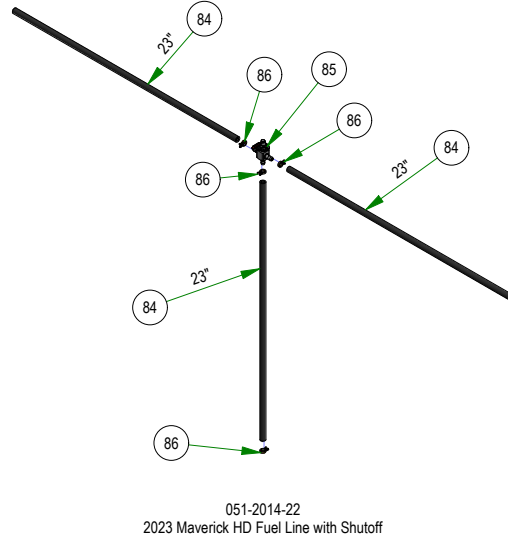

PARTS SECTION: FRAME SUB ASSEMBLIES

PARTS SECTION: FRAME SUB ASSEMBLIES

Parts List			
ITEM	QTY	PART NUMBER	DESCRIPTION
84	5.750 ft	051-8067-00	4" 1/4 Fuel Line
85	1	067-6059-00	3 Way Fuel Shut-Off Valve 1/4x1/4x1/4
86	4	072-8069-00	1/4 Fuel Hose Clamp
87	4.833 ft	051-8067-00	4" 1/4 Fuel Line
88	1	067-6059-00	3 Way Fuel Shut-Off Valve 1/4x1/4x1/4
89	4	072-8069-00	1/4 Fuel Hose Clamp
90	1	051-2025-02	3/16" Vinyl Tubing, 55" Long
91	6.250 ft	051-8072-00	1/4" Vinyl Tubing
92	1	067-0020-00	Carbon Canister
93	1	072-0002-00	8.6mm Hose Clamp
94	4	072-8070-00	MZ Tank Hose Clamp 1/4 Vinyl
95	3	072-8077-00	Roto DW-6.5ST Z3X
96	1	073-8068-00	fuel line T
97	1	066-8083-00	Fuel Cap
98	1	067-4090-00	Fuel Gauge w/Grommet
99	1	067-6070-00	Rollover Valve W/Grommet
100	1	067-9903-00	Fuel Pick-up for 067-2021-00
101	1	066-8083-00	Fuel Cap
102	1	067-6070-00	Rollover Valve W/Grommet
103	1	067-9902-00	Fuel Pick-up for 067-2022-00
90	1	250-2752-22	2022 Maverick RH Front Suspension Arm Assy (42")
91	1	250-2802-22	2022 Maverick LH Front Suspension Arm Assy (42")