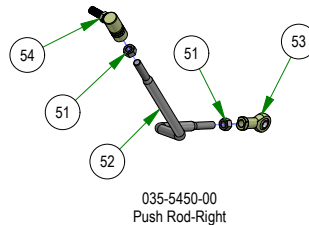

Parts List				Parts List			
ITEM	QTY	PART NUMBER	DESCRIPTION	ITEM	QTY	PART NUMBER	DESCRIPTION
20	1	013-8043-00	5/16-18 HEX NUT ZINC	35	1	014-9006-00	9565K16_Polyethylene Square Plug
21	1	018-8063-00	5/16-18 X 3/4 HEX CAP SCREW (GR.5) ZINC	36	2	018-0089-00	92323A554_Grade 5 Steel Serrated-Flange Hex Head Screw
22	1	024-6034-00	1/4 DRIVE-TYPE STRAIGHT GREASE FITTING ZINC YELLOW)	37	1	031-0076-00	Small Mower Square Drive Arm Lower LH Weldment
23	2	031-0032-00	2019 Drive Arm Bushing	38	1	031-9032-00	Small Mower Square Drive Arm LH Weldment
24	1	031-0053-00	2021 Drive Actuator RH Weldment	39	1	031-9044-00	Grip for 031-9045-00 / 031-9046-00
25	1	013-8043-00	5/16-18 HEX NUT ZINC	51	2	013-6051-00	3/8" Fine Threaded Jam Nut
26	1	018-8063-00	5/16-18 X 3/4 HEX CAP SCREW (GR.5) ZINC	52	1	035-5450-01	Push Rod - Right (Rod Only)
27	1	024-6034-00	1/4 DRIVE-TYPE STRAIGHT GREASE FITTING ZINC YELLOW)	53	1	048-3000-00	Spherical Rod End - Outlaw
28	2	031-0032-00	2019 Drive Arm Bushing	54	1	099-2009-00	Quick Release Ball Joint
29	1	031-0054-00	2021 Drive Actuator LH Weldment	55	2	013-6051-00	3/8" Fine Threaded Jam Nut
30	1	014-9006-00	9565K16_Polyethylene Square Plug	56	1	035-5451-01	Push Rod LH (Rod Only)
31	2	018-0089-00	92323A554_Grade 5 Steel Serrated-Flange Hex Head Screw	57	1	048-3000-00	Spherical Rod End - Outlaw
32	1	031-0077-00	Small Mower Square Drive Arm Lower RH Weldment	58	1	099-2009-00	Quick Release Ball Joint
33	1	031-9033-00	Small Mower Square Drive Arm RH Weldment	90	1	250-2752-22	2022 Maverick RH Front Suspension Arm Assy (42")
34	1	031-9044-00	Grip for 031-9045-00 / 031-9046-00	91	1	250-2802-22	2022 Maverick LH Front Suspension Arm Assy (42")