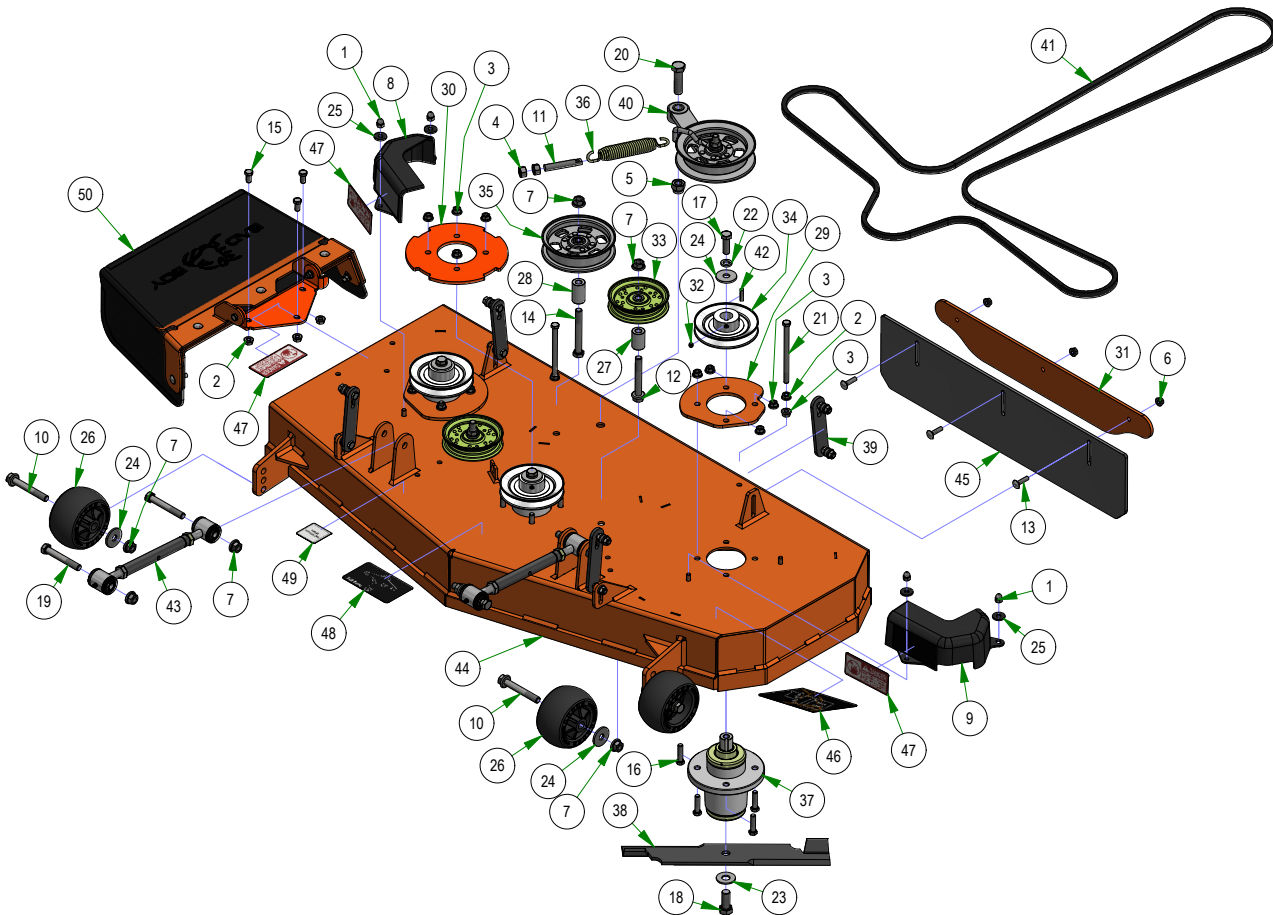

Parts List				Parts List			
ITEM	QTY	PART NUMBER	DESCRIPTION	ITEM	QTY	PART NUMBER	DESCRIPTION
1	4	013-0004-00	5/16-18 ACORN NUT HIGH-CROWN ZC	26	4	022-1000-00	Deck Wheel
2	5	013-5201-00	3/8-16 HEX SERRATED FLANGE NUT HARD/ZINC	27	2	025-5338-00	.502 ID X .750 OD X 1.500 Long Spacer
3	14	013-5202-00	3/8-16 NYLON INSERT FLANGE LOCKNUT (GR.F) ZINC	28	1	025-5339-00	1 3/4" Pulley Spacer
4	2	013-7018-00	1/2-13 HEX NUT ZINC	29	2	026-0024-00	42&48 Deck Spindle Support Plate
5	1	013-7021-00	5/8-11 NYLON INSERT LOCKNUT ZINC	30	1	026-0025-00	Deck Spindle Support Plate
6	3	013-8049-00	5/16-18 NYLON INSERT FLANGE LOCKNUT ZINC	31	1	026-0307-00	2023 4" & 5" Stripping Kit Plate
7	11	013-8050-00	1/2-13 NYLON INSERT FLANGE LOCKNUT ZINC	32	3	030-0050-00	5/16-24 X 1/4 SOCKET SET SCREW (CUP PT) PLAIN
8	1	014-4025-00	Pulley Cover Chute Side	33	2	033-6001-00	4 3/4 Idler Pulley - ABFI-76
9	1	014-4026-00	Pulley Cover Non-Chute Side	34	3	033-6003-00	5" Spindle Deck Pulley
10	4	018-0010-00	1/2-13 X 90MM HEX FLANGE BOLT W/SHOULDER (GR.8) ZINC	35	1	033-7201-25	5-3/4 Idler Pulley
11	1	018-2004-50	All Thread	36	1	034-2020-00	Deck Idler Spring
12	2	018-2018-00	1/2-13 X 3-1/2 HEX FLANGE BOLT (GR.8) ZINC	37	3	037-4000-00	OUTLAW SPINDLE ASSEMBLY
13	3	018-4703-00	5/16-18 X 1-1/4 CARRIAGE BOLT ZINC	38	3	038-5350-00	48" ZT/Mav/Compact Outlaw Blade with Fusion
14	1	018-5019-00	1/2-13 X 4 HEX CAP SCREW (GR.8) ZINC YELLOW	39	4	039-2127-17	Deck Hanger Assembly
15	3	018-5250-00	3/8-16 X 3/4 HEX CAP SCREW (GR.5) ZINC	40	1	039-6945-26	Maverick HD & Down Deck Idler Assembly
16	12	018-6012-00	3/8-16 X 1-1/2 HEX CAP SCREW (GR.5) ZINC	41	1	041-1470-00	B147 Deck Belt
17	3	018-6019-00	1/2-20 X 1-1/2 HEX CAP SCREW (GR.5) ZINC	42	3	042-6030-00	1/4 X 1 SQ MACHINERY KEY 1018 STL PLN
18	3	018-6020-00	5/8-18 X 1-1/2 HEX CAP SCREW (GR.8) ZINC YELLOW	43	2	048-6000-00	2018 Maverick Turnbuckle (Top Link)
19	4	018-6054-00	1/2-13 X 3-1/2 HEX CAP SCREW (GR.5) ZINC	44	1	060-2512-00	2025 48" x 5" Deck
20	1	018-6058-00	5/8-11 X 2-1/4 HEX CAP SCREW (GR.5) ZINC	45	1	084-5006-00	2023 ZT Stripping Kit Rubber
21	2	018-7060-00	3/8-16 X 5-1/2 HEX CAP SCREW (GR.5) ZINC	46	1	091-0532-00	48" Grip Deck Decal
22	3	019-5007-00	1/2 SPLIT LOCKWASHER (GR.8) ZINC/YELLOW	47	3	091-3012-00	Danger Decal-Spindle/Discharge
23	3	019-5038-00	5/8 USS FLAT WASHER (1-3/4" OD) GR.8 ZINC YELLOW	48	1	091-3309-00	Deck Belt Route Decal
24	7	019-6020-00	1/2 BELLEVILLE WASHER (1-5/8 OD X .140 THK) ZINC	49	1	091-8001-00	Deck Impact Patent Decal 9591803
25	4	019-6050-00	.360 ID X .983 OD X .120 THICK FLAT WASHER NYLON BLACK	50	1	210-6005-48	ZT Chute Assembly