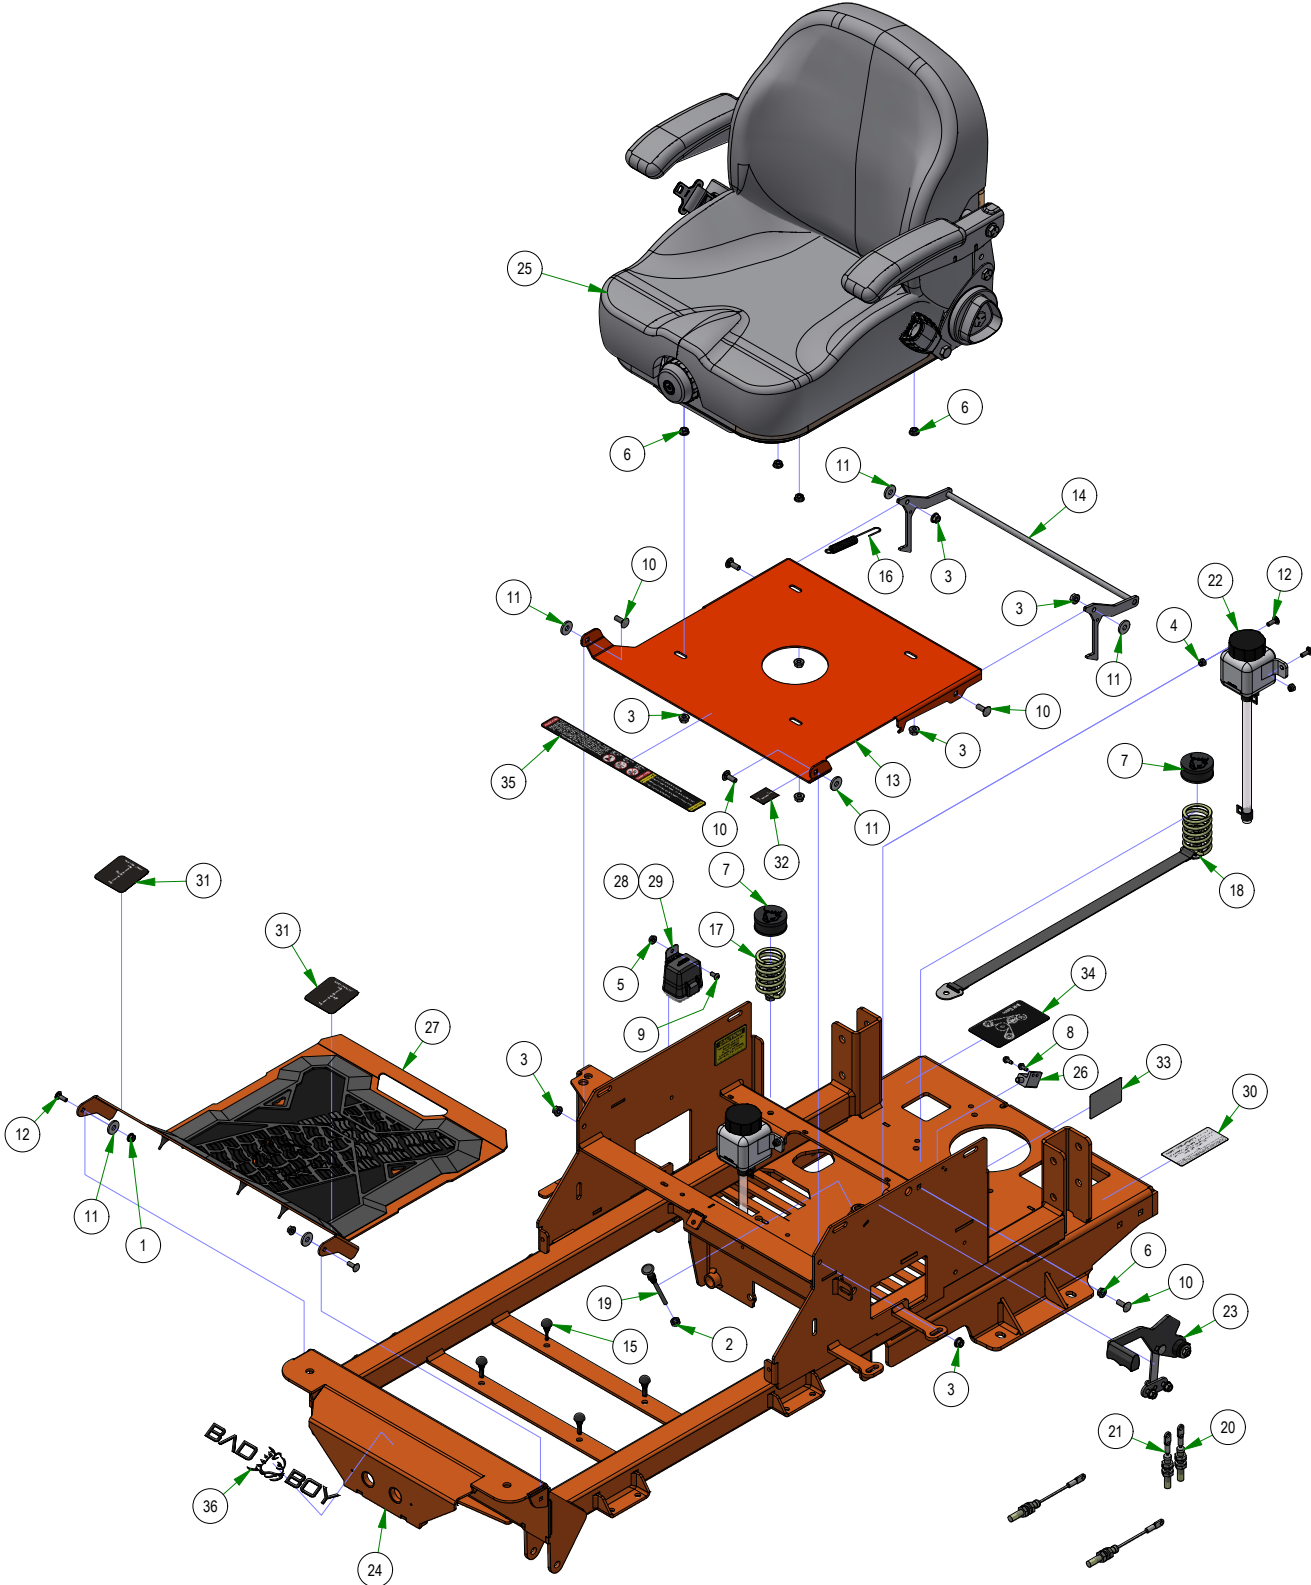

PARTS SECTION: UPPER FRAME

PARTS SECTION: UPPER FRAME

Parts List				Parts List			
ITEM	QTY	PART NUMBER	DESCRIPTION	ITEM	QTY	PART NUMBER	DESCRIPTION
1	2	013-2050-00	1/4-20 NYL INSERT FLANGE LOCKNUT ZINC	19	1	054-8017-00	Choke
2	1	013-6051-00	3/8-24 HEX NUT ZINC YELLOW	20	1	064-3050-21	2021 Load Balanced Brake Cable 1
3	8	013-8049-00	5/16-18 NYLON INSERT FLANGE LOCKNUT ZINC	21	1	064-3051-21	2021 Load Balanced Brake Cable 2
4	4	013-8073-00	1/4-20 NYLON INSERT LOCKNUT ZINC	22	2	067-8090-03	Hydro Tank Assembly
5	1	013-9001-00	1/4-20 HEX SERRATED FLANGE NUT HARD/ZINC	23	1	069-1051-21	2021 Load Balanced Brake Handle Assembly
6	5	013-9002-00	5/16-18 HEX SERRATED FLANGE NUT HARD/ZINC	24	1	070-2503-00	2025 Maverick Frame
7	2	014-8047-00	Spring Cap Cover	25	1	071-6065-25	2025 Seats Inc Suspension
8	2	018-1080-00	12-24 X 1/2 HEX WASHER UNLSOT F TCS ZINC	26	1	077-8073-00	Safety Switch
9	1	018-2012-00	1/4-20 X 1/2 BUTTON SOCKET CAP SCREW 18-8 STAINLESS STEEL	27	1	079-3472-25	2025 ZT/Mav/HD Floorboard Assembly
10	5	018-8066-00	5/16-18 X 7/8 CARRIAGE BOLT ZINC	28	1	086-3600-00	2024 Wiring Harness with Clips
11	6	019-6042-00	.360 ID X .983 OD X .120 THICK FLAT WASHER NYLON	29	1	086-3600-25	2025 Wiring Harness with Clips and Lights
12	6	019-8040-00	1/4-20 X 3/4 CARRIAGE BOLT (GR.5) ZINC	30	1	091-0015-25	2025 EPA Build Date Punch Decal
13	1	026-1016-00	Seat Plate 2016	31	1	091-0021-00	2018 Maverick/2021 ZT Anti-Skid Steering Control Decals
14	1	028-0090-00	Seat Latch Rod Assembly	32	1	091-0339-18	2018 MZ/Magnum/ZT/MAV/Comp Out Brake Decal
15	4	029-4011-00	2023 Floor Board Rubber Bumper	33	2	091-1020-00	Hydraulic Decal
16	1	034-1025-00	Brake Spring	34	1	091-3017-50	Maverick Pump Belt Decal
17	1	034-8045-03	Seat Spring Assembly	35	1	091-3150-00	Outlaw Warning Decal
18	1	034-8045-22	2022 Mav/HD seat spring assembly with strap	36	1	091-4063-00	Flying Bulldog Front Bumper Decal