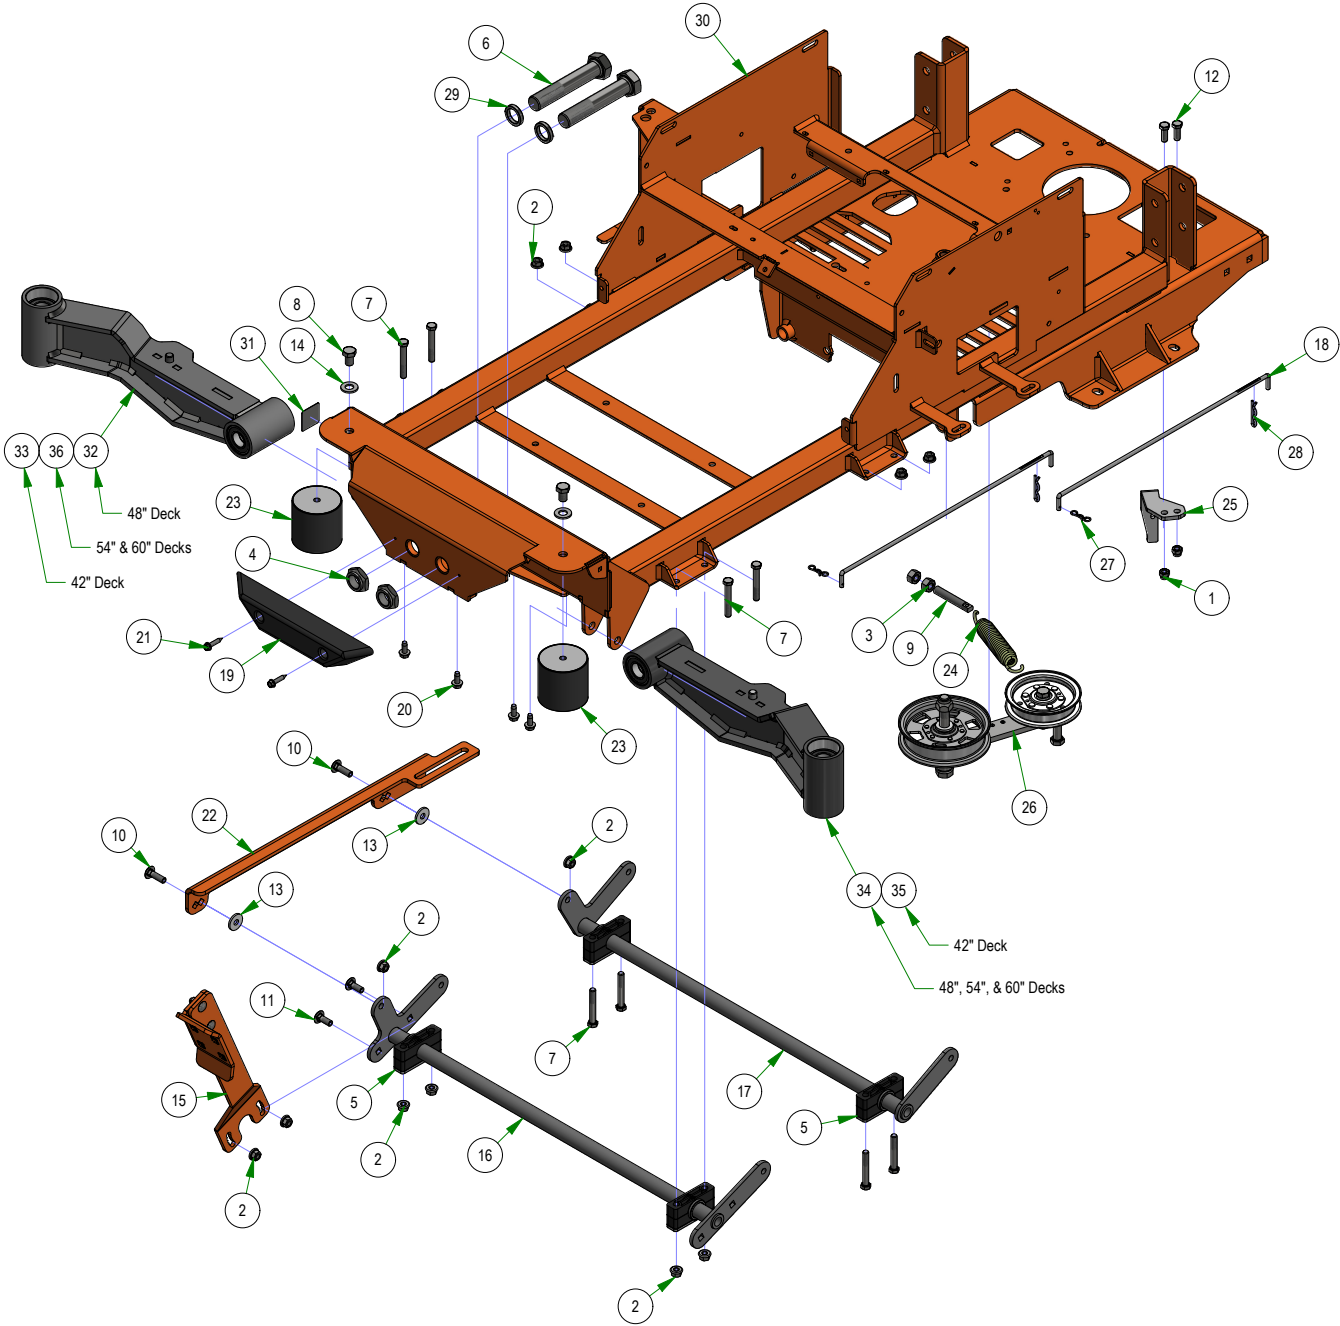

PARTS SECTION: LOWER FRAME

PARTS SECTION: LOWER FRAME

Parts List				Parts List			
ITEM	QTY	PART NUMBER	DESCRIPTION	ITEM	QTY	PART NUMBER	DESCRIPTION
1	2	013-5041-00	3/8-16 NYLON INSERT LOCKNUT ZINC	19	1	029-7040-00	Bumper EZT
2	12	013-5202-00	3/8-16 NYLON INSERT FLANGE LOCKNUT (GR.F) ZINC	20	4	030-7042-00	5/16-18 X 3/4 HEX WASHER SLOT (F) TCS ZINC
3	2	013-7018-00	1/2-13 HEX NUT ZINC	21	2	030-7047-00	1/4-14 X 1-1/4 HEX WASHER UNSLOT TEK/3 ZINC
4	2	013-9004-00	1"-14 NYLON INSERT JAM LOCKNUT ZINC	22	1	031-0510-00	2017 MZ/ZT Actuator Linkage
5	4	017-9076-00	Pillow Block Kit	23	2	032-9002-00	Vibration Mount- Red Dot
6	2	018-0026-00	1"-14 X 5-1/2 HEX CAP SCREW (GR.8) ZINC YELLOW	24	1	034-2020-00	Deck Idler Spring
7	8	018-0028-00	3/8-16 X 2-1/2 HEX CAP SCREW (GR.5) ZINC	25	1	039-0267-00	2025 ZT Clutch Bracket
8	2	018-1055-00	1/2-13 X 3/4 HEX CAP SCREW (GR.5) ZINC	26	1	039-5944-05	Maverick Pump Idler
9	1	018-2004-50	All Thread	27	2	044-2004-00	Bow Pin
10	2	018-5043-00	3/8-16 X 1-1/4 CARRIAGE BOLT ZINC	28	2	044-2008-00	Neutral Rod Clip
11	2	018-5044-00	3/8-16 X 1 CARRIAGE BOLT (GR.5) ZINC	29	2	058-1000-00	1.02 ID X 1.38 OD X .250 THK SPACER ZINC
12	2	018-6049-00	3/8-16 X 1 GR 5 Hex Bolts Zinc	30	1	070-2503-00	2025 Maverick Frame
13	2	019-2073-00	.390 ID X 1.12 OD X .125 THK FLAT WASHER NYLON	31	1	091-8002-00	Independently Articulating Front Suspension Arms Patent Decal
14	2	019-5702-00	1/2 SAE FLAT WASHER (1-1/16" OD) GR.8 ZINC YELLOW	32	1	250-2751-21	2021 Maverick RH Short Front Suspension Arm Assy (48")
15	1	026-0019-01	Foot Pedal Assembly	33	1	250-2752-22	2022 Maverick RH Front Suspension Arm Assy (42")
16	1	028-0002-00	Actuator Bar Front- 2017 MZ/ZT	34	1	250-2801-21	2021 Maverick LH Front Suspension Arm Assy (48", 54" & 60")
17	1	028-0003-00	Actuator Bar Rear- 2017 MZ/ZT	35	1	250-2802-22	2022 Maverick LH Front Suspension Arm Assy (42")
18	2	028-0070-00	Neutral Rod	36	1	250-2851-21	2021 Maverick RH Long Front Suspension Arm Assy (54" & 60")