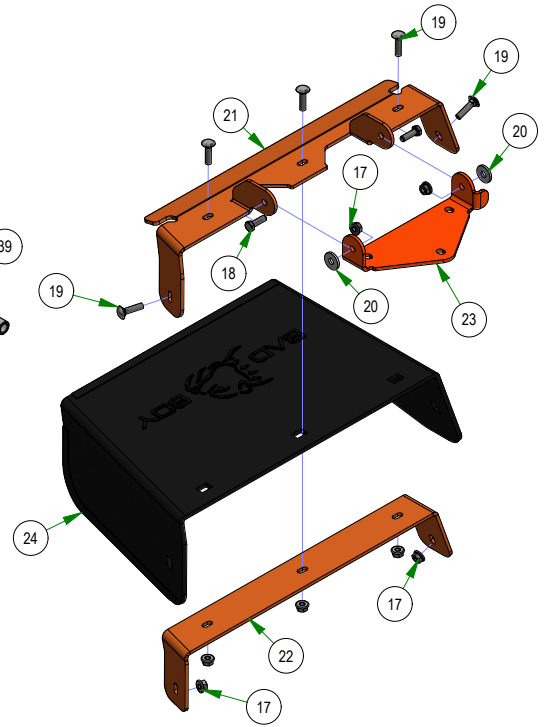

210-6005-48
ZT Chute Assembly
42" & 48" Decks