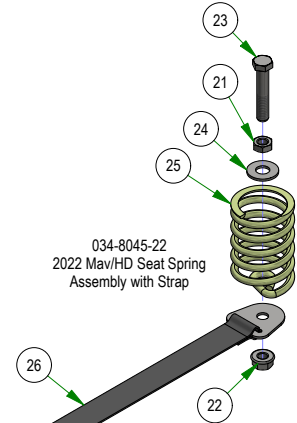

PARTS SECTION: FRAME SUB ASSEMBLIES

PARTS SECTION: FRAME SUB ASSEMBLIES