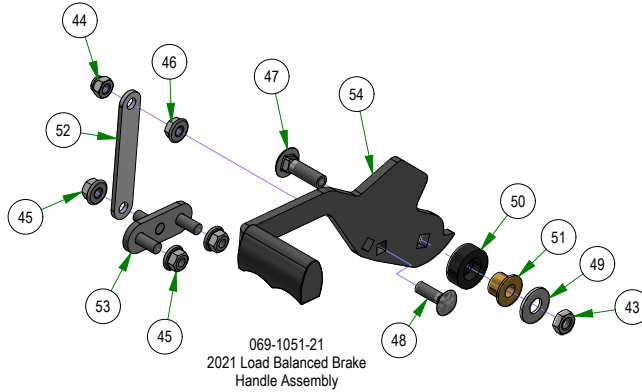

PARTS SECTION: FRAME SUB ASSEMBLIES

PARTS SECTION: FRAME SUB ASSEMBLIES