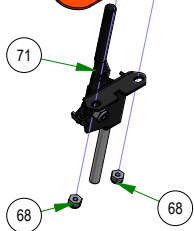

PARTS SECTION: FRAME SUB ASSEMBLIES

PARTS SECTION: FRAME SUB ASSEMBLIES