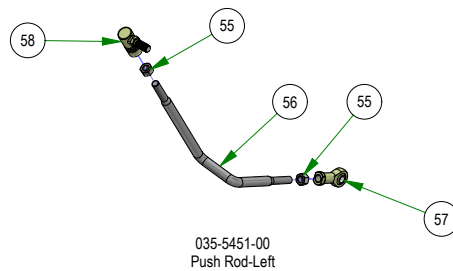

Parts List				Parts List			
ITEM	QTY	PART NUMBER	DESCRIPTION	ITEM	QTY	PART NUMBER	DESCRIPTION
20	1	013-8043-00	5/16-18 HEX NUT ZINC	35	1	014-9006-00	9565K16_Polyethylene Square Plug
21	1	018-8063-00	5/16-18 X 3/4 HEX CAP SCREW (GR.5) ZINC	36	2	018-0089-00	92323A554_Grade 5 Steel Serrated-Flange Hex Head Screw
22	1	024-6034-00	1/4 DRIVE-TYPE STRAIGHT GREASE FITTING ZINC YELLOW)	37	1	031-0076-00	Small Mower Square Drive Arm Lower LH Weldment
23	2	031-0032-00	2019 Drive Arm Bushing	38	1	031-9032-00	Small Mower Square Drive Arm LH Weldment
24	1	031-0053-00	2021 Drive Actuator RH Weldment	39	1	031-9044-00	Grip for 031-9045-00 / 031-9046-00
25	1	013-8043-00	5/16-18 HEX NUT ZINC	51	2	013-6051-00	3/8" Fine Threaded Jam Nut
26	1	018-8063-00	5/16-18 X 3/4 HEX CAP SCREW (GR.5) ZINC	52	1	035-5450-01	Push Rod - Right (Rod Only)
27	1	024-6034-00	1/4 DRIVE-TYPE STRAIGHT GREASE FITTING ZINC YELLOW)	53	1	048-3000-00	Spherical Rod End - Outlaw
28	2	031-0032-00	2019 Drive Arm Bushing	54	1	099-2009-00	Quick Release Ball Joint
29	1	031-0054-00	2021 Drive Actuator LH Weldment	55	2	013-6051-00	3/8" Fine Threaded Jam Nut
30	1	014-9006-00	9565K16_Polyethylene Square Plug	56	1	035-5451-01	Push Rod LH (Rod Only)
31	2	018-0089-00	92323A554_Grade 5 Steel Serrated-Flange Hex Head Screw	57	1	048-3000-00	Spherical Rod End - Outlaw
32	1	031-0077-00	Small Mower Square Drive Arm Lower RH Weldment	58	1	099-2009-00	Quick Release Ball Joint
33	1	031-9033-00	Small Mower Square Drive Arm RH Weldment	90	1	250-2752-22	2022 Maverick RH Front Suspension Arm Assy (42")
34	1	031-9044-00	Grip for 031-9045-00 / 031-9046-00	91	1	250-2802-22	2022 Maverick LH Front Suspension Arm Assy (42")