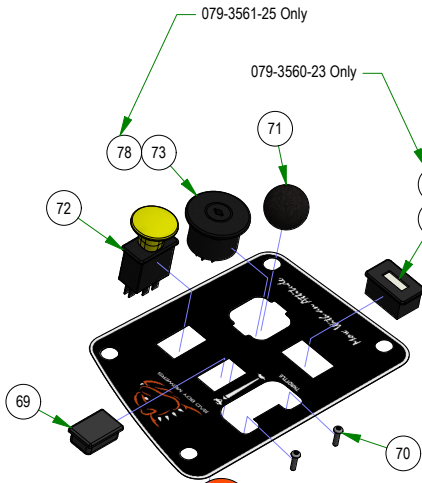

PARTS SECTION: FRAME SUB ASSEMBLIES

PARTS SECTION: FRAME SUB ASSEMBLIES