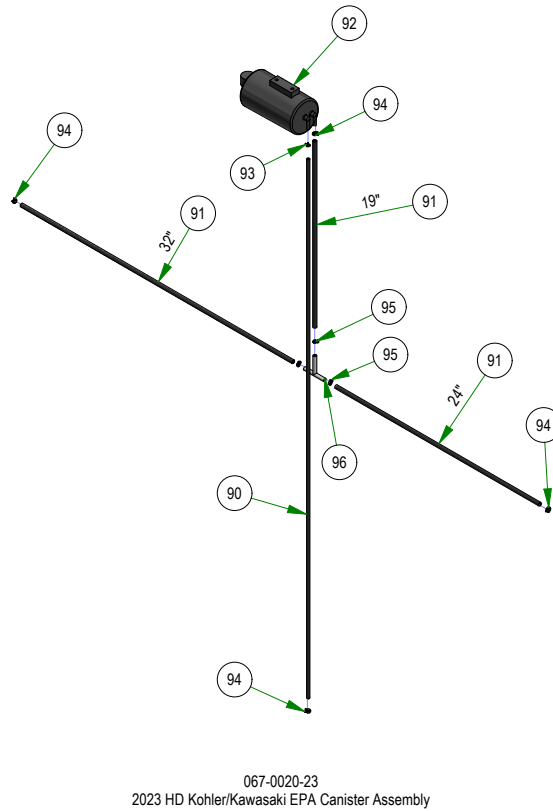

PARTS SECTION: FRAME SUB ASSEMBLIES

PARTS SECTION: FRAME SUB ASSEMBLIES

Parts List			
ITEM	QTY	PART NUMBER	DESCRIPTION
84	5.750 ft	051-8067-00	4" 1/4 Fuel Line
85	1	067-6059-00	3 Way Fuel Shut-Off Valve 1/4x1/4x1/4
86	4	072-8069-00	1/4 Fuel Hose Clamp
87	4.833 ft	051-8067-00	4" 1/4 Fuel Line
88	1	067-6059-00	3 Way Fuel Shut-Off Valve 1/4x1/4x1/4
89	4	072-8069-00	1/4 Fuel Hose Clamp
90	1	051-2025-02	3/16" Vinyl Tubing, 55" Long
91	6.250 ft	051-8072-00	1/4" Vinyl Tubing
92	1	067-0020-00	Carbon Canister
93	1	072-0002-00	8.6mm Hose Clamp
94	4	072-8070-00	MZ Tank Hose Clamp 1/4 Vinyl
95	3	072-8077-00	Roto DW-6.5ST Z3X
96	1	073-8068-00	fuel line T
97	1	066-8083-00	Fuel Cap
98	1	067-4090-00	Fuel Gauge w/Grommet
99	1	067-6070-00	Rollover Valve W/Grommet
100	1	067-9903-00	Fuel Pick-up for 067-2021-00
101	1	066-8083-00	Fuel Cap
102	1	067-6070-00	Rollover Valve W/Grommet
103	1	067-9902-00	Fuel Pick-up for 067-2022-00
90	1	250-2752-22	2022 Maverick RH Front Suspension Arm Assy (42")
91	1	250-2802-22	2022 Maverick LH Front Suspension Arm Assy (42")