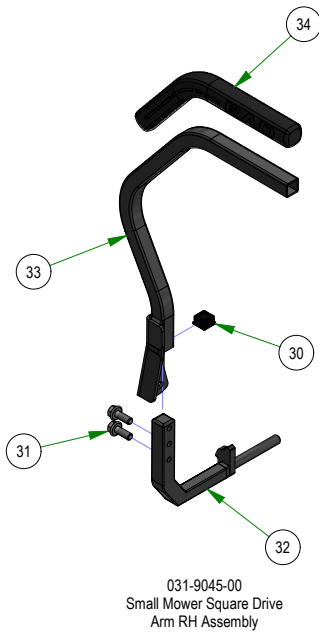

Parts List				Parts List			
ITEM	QTY	PART NUMBER	DESCRIPTION	ITEM	QTY	PART NUMBER	DESCRIPTION
20	1	013-8043-00	5/16-18 HEX NUT ZINC	35	1	014-9006-00	9565K16_Polyethylene Square Plug
21	1	018-8063-00	5/16-18 X 3/4 HEX CAP SCREW (GR.5) ZINC	36	2	018-0089-00	92323A554_Grade 5 Steel Serrated-Flange Hex Head Screw
22	1	024-6034-00	1/4 DRIVE-TYPE STRAIGHT GREASE FITTING ZINC YELLOW)	37	1	031-0076-00	Small Mower Square Drive Arm Lower LH Weldment
23	2	031-0032-00	2019 Drive Arm Bushing	38	1	031-9032-00	Small Mower Square Drive Arm LH Weldment
24	1	031-0053-00	2021 Drive Actuator RH Weldment	39	1	031-9044-00	Grip for 031-9045-00 / 031-9046-00
25	1	013-8043-00	5/16-18 HEX NUT ZINC	51	2	013-6051-00	3/8" Fine Threaded Jam Nut
26	1	018-8063-00	5/16-18 X 3/4 HEX CAP SCREW (GR.5) ZINC	52	1	035-5450-01	Push Rod - Right (Rod Only)
27	1	024-6034-00	1/4 DRIVE-TYPE STRAIGHT GREASE FITTING ZINC YELLOW)	53	1	048-3000-00	Spherical Rod End - Outlaw
28	2	031-0032-00	2019 Drive Arm Bushing	54	1	099-2009-00	Quick Release Ball Joint
29	1	031-0054-00	2021 Drive Actuator LH Weldment	55	2	013-6051-00	3/8" Fine Threaded Jam Nut
30	1	014-9006-00	9565K16_Polyethylene Square Plug	56	1	035-5451-01	Push Rod LH (Rod Only)
31	2	018-0089-00	92323A554_Grade 5 Steel Serrated-Flange Hex Head Screw	57	1	048-3000-00	Spherical Rod End - Outlaw
32	1	031-0077-00	Small Mower Square Drive Arm Lower RH Weldment	58	1	099-2009-00	Quick Release Ball Joint
33	1	031-9033-00	Small Mower Square Drive Arm RH Weldment	90	1	250-2752-22	2022 Maverick RH Front Suspension Arm Assy (42")
34	1	031-9044-00	Grip for 031-9045-00 / 031-9046-00	91	1	250-2802-22	2022 Maverick LH Front Suspension Arm Assy (42")