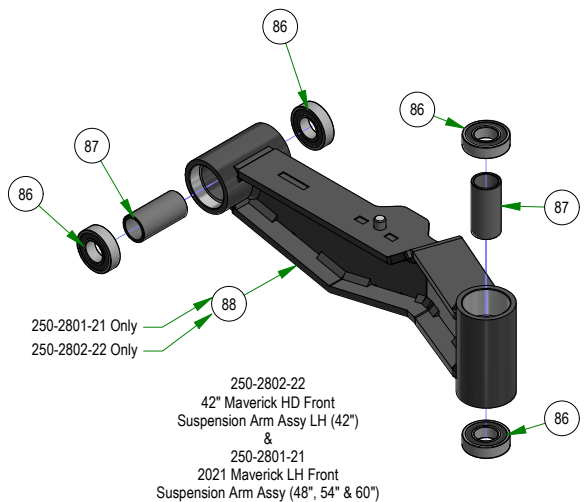

250-2801-21 Only
250-2802-22 Only

250-2802-22
42" Maverick HD Front
Suspension Arm Assy LH (42")
&
250-2801-21
2021 Maverick LH Front
Suspension Arm Assy (48", 54" & 60")