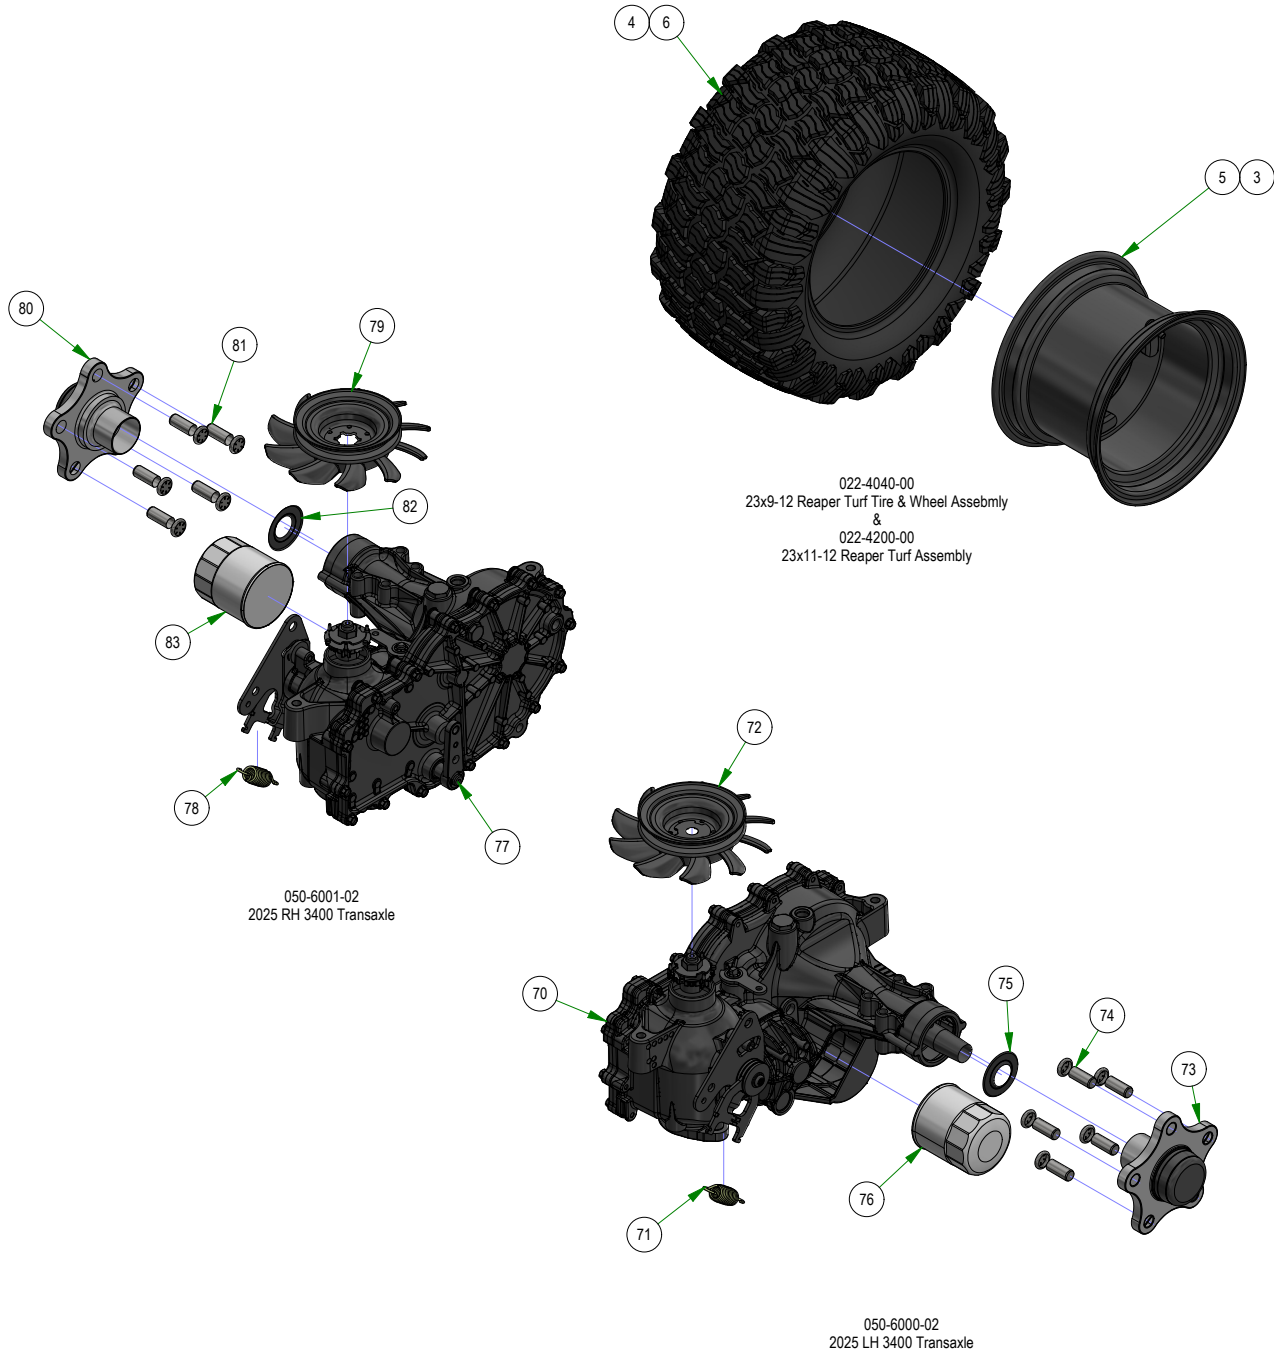

PARTS SECTION: FRONT FORK

Parts List				Parts List			
ITEM	QTY	PART NUMBER	DESCRIPTION	ITEM	QTY	PART NUMBER	DESCRIPTION
1	1	013-8050-00	1/2-13 NYLON INSERT FLANGE LOCKNUT ZINC	6	1	022-3088-00	13x6.50-6 Black No Flat Assembly
2	1	013-9004-00	1"-14 NYLON INSERT JAM LOCKNUT ZINC	7	1	023-1010-00	2019 Stand-on Front Fork Weldment
3	1	014-2025-00	2017 Bearing Cover	8	1	025-5202-00	Front Wheel Spanner
4	1	018-0005-00	1"-14 X 5 HEX CAP SCREW (GR.8) ZINC YELLOW	9	1	058-1000-00	1.02 ID X 1.38 OD X .250 THK SPACER ZINC
5	1	018-0040-00	1/2-13 X 8-1/2 HEX CAP SCREW (GR.5) ZINC	10	1	250-2802-22	2022 Maverick LH Front Suspension Arm Assy (42")

PARTS SECTION: WHEEL SUBASSEMBLIES

Parts List				Parts List			
ITEM	QTY	PART NUMBER	DESCRIPTION	ITEM	QTY	PART NUMBER	DESCRIPTION
3	2	022-3011-00	12x7" Black Wheel	76	1	063-1050-00	ZT Hydraulic Filter
4	2	022-4035-00	23x9-12 Reaper Turf Tire Only	77	1	050-6001-02	2025 RH 3400 Transaxle
5	2	022-4070-00	12x8.5 Black Wheel	78	1	034-9080-00	Transaxle Spring
6	2	022-4195-00	Tire, 23/11x12 Reaper Turf	79	1	050-2072-00	Fan/Pulley Kit for CZT Also for the 050-0075-01
70	1	050-6000-02	2025 LH 3400 Transaxle	80	1	050-2077-00	5 Bolt Hub Kit
71	1	034-9080-00	Transaxle Spring	81	5	050-2012-00	Transaxle Wheel Studs/ Drum Brake Studs
72	1	050-2072-00	Fan/Pulley Kit for CZT Also for the 050-0075-01	82	1	050-8011-00	Seal Kit for 3400 Transaxle fits the 050-6000-01 / 050-6001-01
73	1	050-2077-00	5 Bolt Hub Kit	83	1	063-1050-00	ZT Hydraulic Filter
74	5	050-2012-00	Transaxle Wheel Studs/ Drum Brake Studs	90	1	250-2752-22	2022 Maverick RH Front Suspension Arm Assy (42")
75	1	050-8011-00	Seal Kit for 3400 Transaxle fits the 050-6000-01 / 050-6001-01	91	1	250-2802-22	2022 Maverick LH Front Suspension Arm Assy (42")