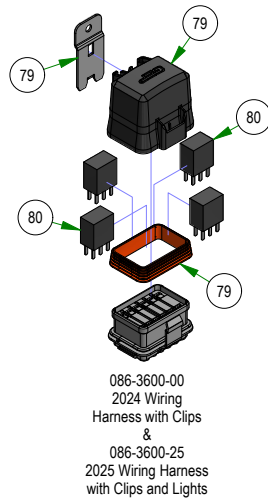

PARTS SECTION: FRAME SUB ASSEMBLIES

PARTS SECTION: FRAME SUB ASSEMBLIES