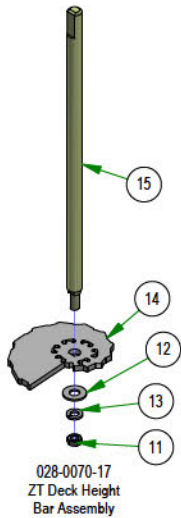

PARTS SECTION: DRIVE ARMS

Parts List				Parts List			
ITEM	QTY	PART NUMBER	DESCRIPTION	ITEM	QTY	PART NUMBER	DESCRIPTION
1	2	013-5041-00	3/8-16 NYLON INSERT LOCKNUT ZINC	14	1	028-0049-00	2021 Maverick Steering Actuator Rod
2	2	013-6014-00	3/8-16 HEX NUT ZINC	15	1	031-0053-21	2021 Maverick Drive Arm Actuator RH Assembly
3	4	013-6051-00	3/8-24 HEX NUT ZINC YELLOW	16	1	031-0054-21	2021 Maverick Drive Arm Actuator LH Assembly
4	4	013-8050-00	1/2-13 NYLON INSERT FLANGE LOCKNUT ZINC	17	1	031-9000-18	2018 Adjustable Steering Arm - Left
5	4	013-9002-00	5/16-18 HEX SERRATED FLANGE NUT HARD/ZINC	18	1	031-9045-00	Small Mower Square Drive Arm RH Assembly
6	4	018-2050-00	10mm Damper Ball Stud-Steering	19	1	031-9046-00	Small Mower Square Drive Arm LH Assembly
7	2	018-5040-00	3/8-16 X 1-1/4 HEX CAP SCREW (GR.5) ZINC	20	1	031-9050-18	2018 Adjustable Steering Arm - Right
8	2	018-5043-00	3/8-16 X 1-1/4 CARRIAGE BOLT ZINC	21	2	034-8025-00	Drive Lever Spring
9	2	019-5029-00	3/8 FLAT WASHER USS (1" OD) ZINC	22	1	035-5450-00	Push Rod-Right
10	2	019-5037-00	3/8 SPLIT LOCKWASHER ZINC	23	1	035-5451-00	Push Rod-Left
11	4	019-8027-00	.525 ID SHOULDER WASHER NYLON	24	1	070-2504-00	2025 Maverick Frame V2
12	2	019-8054-00	.505 ID X 1.000 OD X .125 THICK FLAT WASHER NYLON	25	2	077-8075-00	Rail Mount Safety Switch
13	2	025-0036-00	Drive Arm Transaxle Spacer	26	2	087-0001-00	Steering Damper

PARTS SECTION: FRAME SUBASSEMBLIES