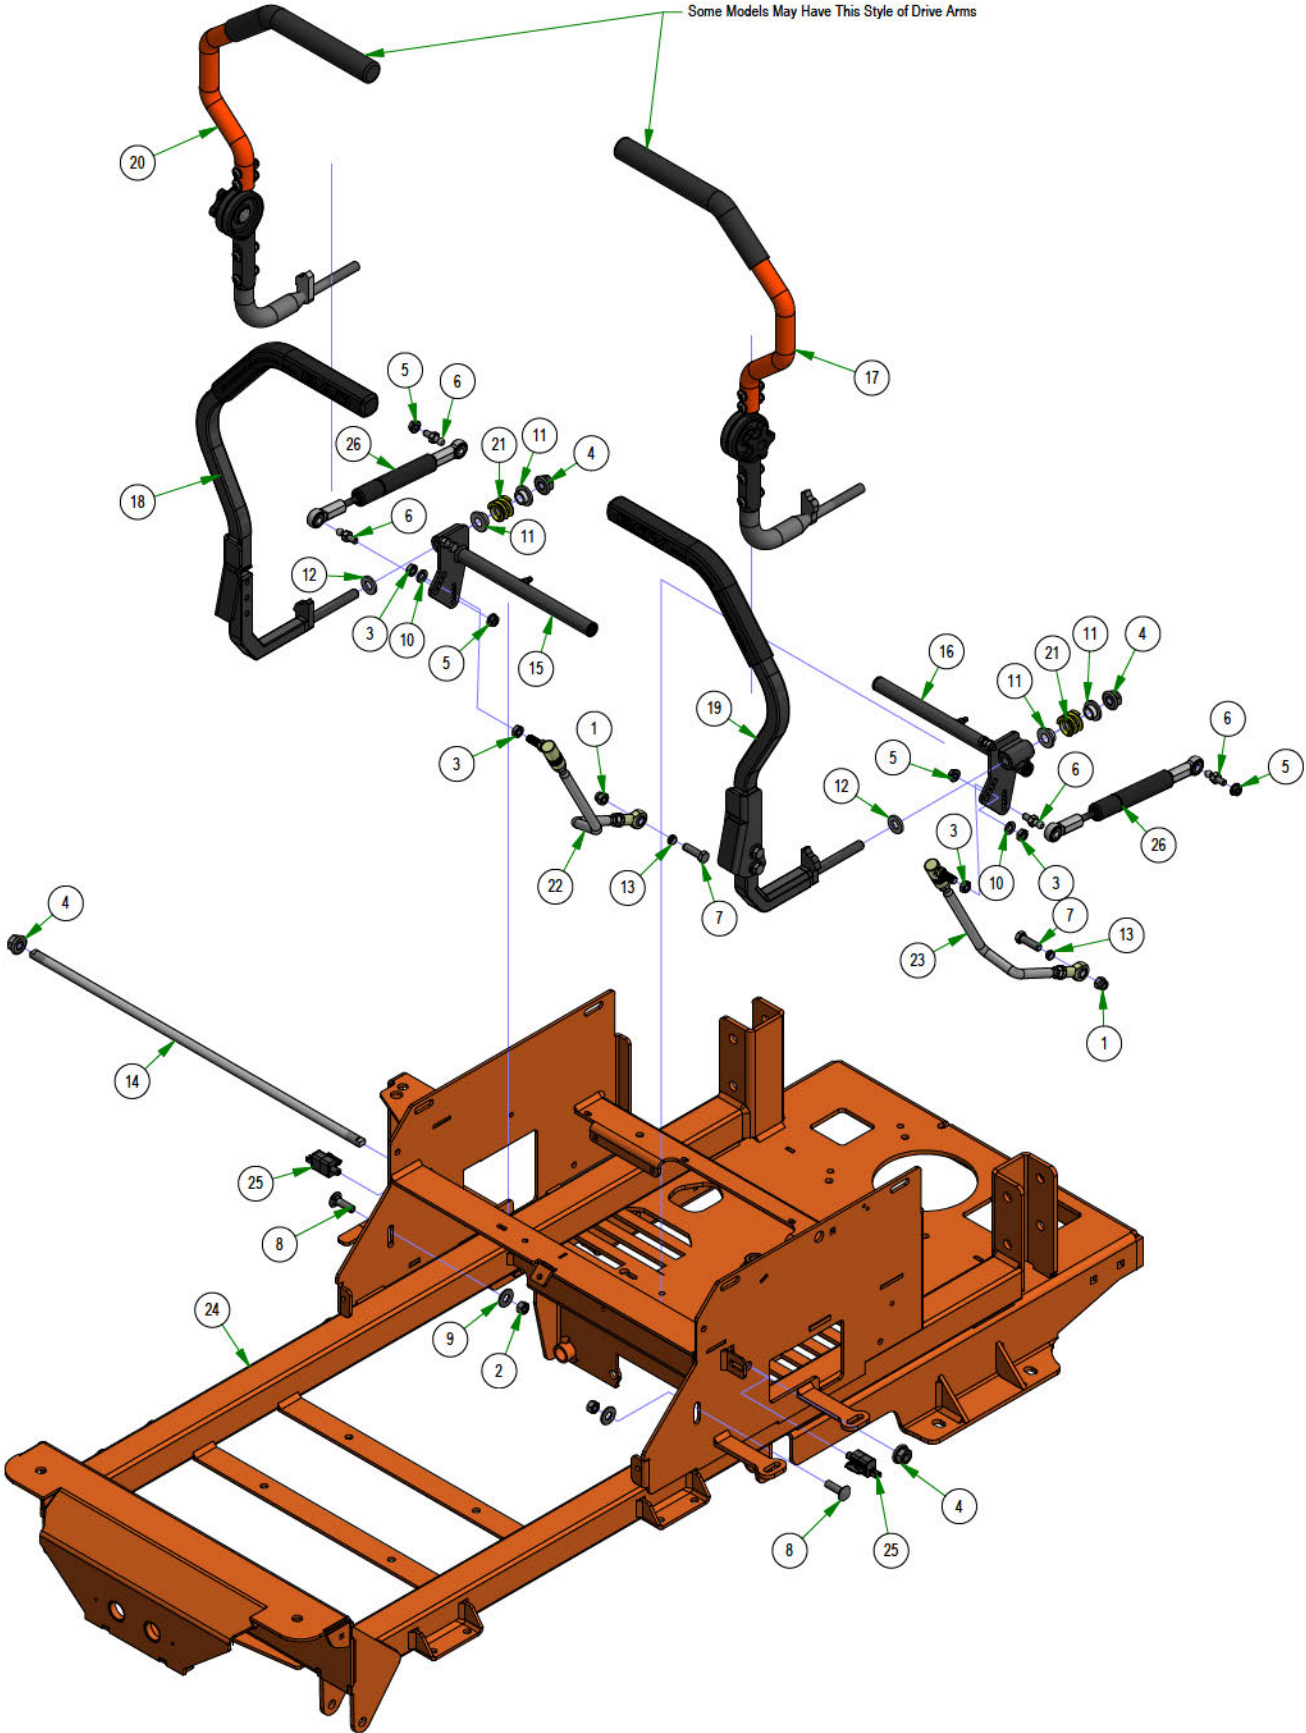

PARTS SECTION: DRIVE ARMS

PARTS SECTION: DRIVE ARMS

Parts List				Parts List			
ITEM	QTY	PART NUMBER	DESCRIPTION	ITEM	QTY	PART NUMBER	DESCRIPTION
1	2	013-5041-00	3/8-16 NYLON INSERT LOCKNUT ZINC	14	1	028-0049-00	2021 Maverick Steering Actuator Rod
2	2	013-6014-00	3/8-16 HEX NUT ZINC	15	1	031-0053-21	2021 Maverick Drive Arm Actuator RH Assembly
3	4	013-6051-00	3/8-24 HEX NUT ZINC YELLOW	16	1	031-0054-21	2021 Maverick Drive Arm Actuator LH Assembly
4	4	013-8050-00	1/2-13 NYLON INSERT FLANGE LOCKNUT ZINC	17	1	031-9000-18	2018 Adjustable Steering Arm - Left
5	4	013-9002-00	5/16-18 HEX SERRATED FLANGE NUT HARD/ZINC	18	1	031-9045-00	Small Mower Square Drive Arm RH Assembly
6	4	018-2050-00	10mm Damper Ball Stud-Steering	19	1	031-9046-00	Small Mower Square Drive Arm LH Assembly
7	2	018-5040-00	3/8-16 X 1-1/4 HEX CAP SCREW (GR.5) ZINC	20	1	031-9050-18	2018 Adjustable Steering Arm - Right
8	2	018-5043-00	3/8-16 X 1-1/4 CARRIAGE BOLT ZINC	21	2	034-8025-00	Drive Lever Spring
9	2	019-5029-00	3/8 FLAT WASHER USS (1" OD) ZINC	22	1	035-5450-00	Push Rod-Right
10	2	019-5037-00	3/8 SPLIT LOCKWASHER ZINC	23	1	035-5451-00	Push Rod-Left
11	4	019-8027-00	.525 ID SHOULDER WASHER NYLON	24	1	070-2504-00	2025 Maverick Frame V2
12	2	019-8054-00	.505 ID X 1.000 OD X .125 THICK FLAT WASHER NYLON	25	2	077-8075-00	Rail Mount Safety Switch
13	2	025-0036-00	Drive Arm Transaxle Spacer	26	2	087-0001-00	Steering Damper