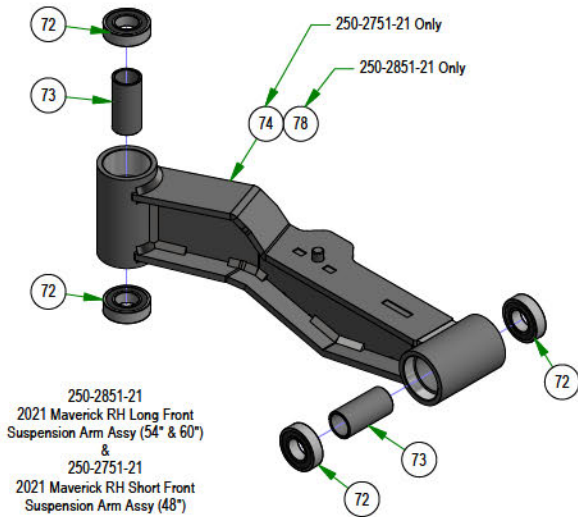

PARTS SECTION: DRIVE ARMS

Parts List				Parts List			
ITEM	QTY	PART NUMBER	DESCRIPTION	ITEM	QTY	PART NUMBER	DESCRIPTION
1	2	013-5041-00	3/8-16 NYLON INSERT LOCKNUT ZINC	14	1	028-0049-00	2021 Maverick Steering Actuator Rod
2	2	013-6014-00	3/8-16 HEX NUT ZINC	15	1	031-0053-21	2021 Maverick Drive Arm Actuator RH Assembly
3	4	013-6051-00	3/8-24 HEX NUT ZINC YELLOW	16	1	031-0054-21	2021 Maverick Drive Arm Actuator LH Assembly
4	4	013-8050-00	1/2-13 NYLON INSERT FLANGE LOCKNUT ZINC	17	1	031-9000-18	2018 Adjustable Steering Arm - Left
5	4	013-9002-00	5/16-18 HEX SERRATED FLANGE NUT HARD/ZINC	18	1	031-9045-00	Small Mower Square Drive Arm RH Assembly
6	4	018-2050-00	10mm Damper Ball Stud-Steering	19	1	031-9046-00	Small Mower Square Drive Arm LH Assembly
7	2	018-5040-00	3/8-16 X 1-1/4 HEX CAP SCREW (GR.5) ZINC	20	1	031-9050-18	2018 Adjustable Steering Arm - Right
8	2	018-5043-00	3/8-16 X 1-1/4 CARRIAGE BOLT ZINC	21	2	034-8025-00	Drive Lever Spring
9	2	019-5029-00	3/8 FLAT WASHER USS (1" OD) ZINC	22	1	035-5450-00	Push Rod-Right
10	2	019-5037-00	3/8 SPLIT LOCKWASHER ZINC	23	1	035-5451-00	Push Rod-Left
11	4	019-8027-00	.525 ID SHOULDER WASHER NYLON	24	1	070-2504-00	2025 Maverick Frame V2
12	2	019-8054-00	.505 ID X 1.000 OD X .125 THICK FLAT WASHER NYLON	25	2	077-8075-00	Rail Mount Safety Switch
13	2	025-0036-00	Drive Arm Transaxle Spacer	26	2	087-0001-00	Steering Damper

PARTS SECTION: FRAME SUBASSEMBLIES