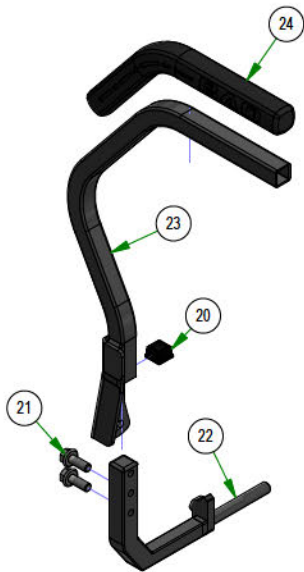

031-9045-00
Small Mower Square Drive
Arm RH Assembly