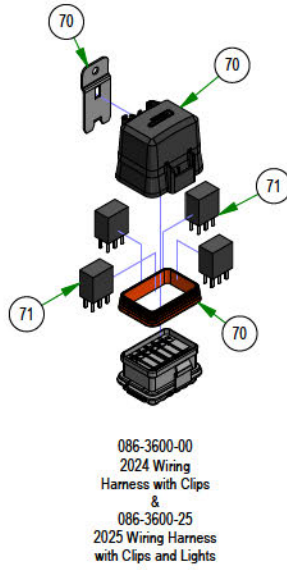

PARTS SECTION: FRAME SUBASSEMBLIES

PARTS SECTION: FRAME SUBASSEMBLIES