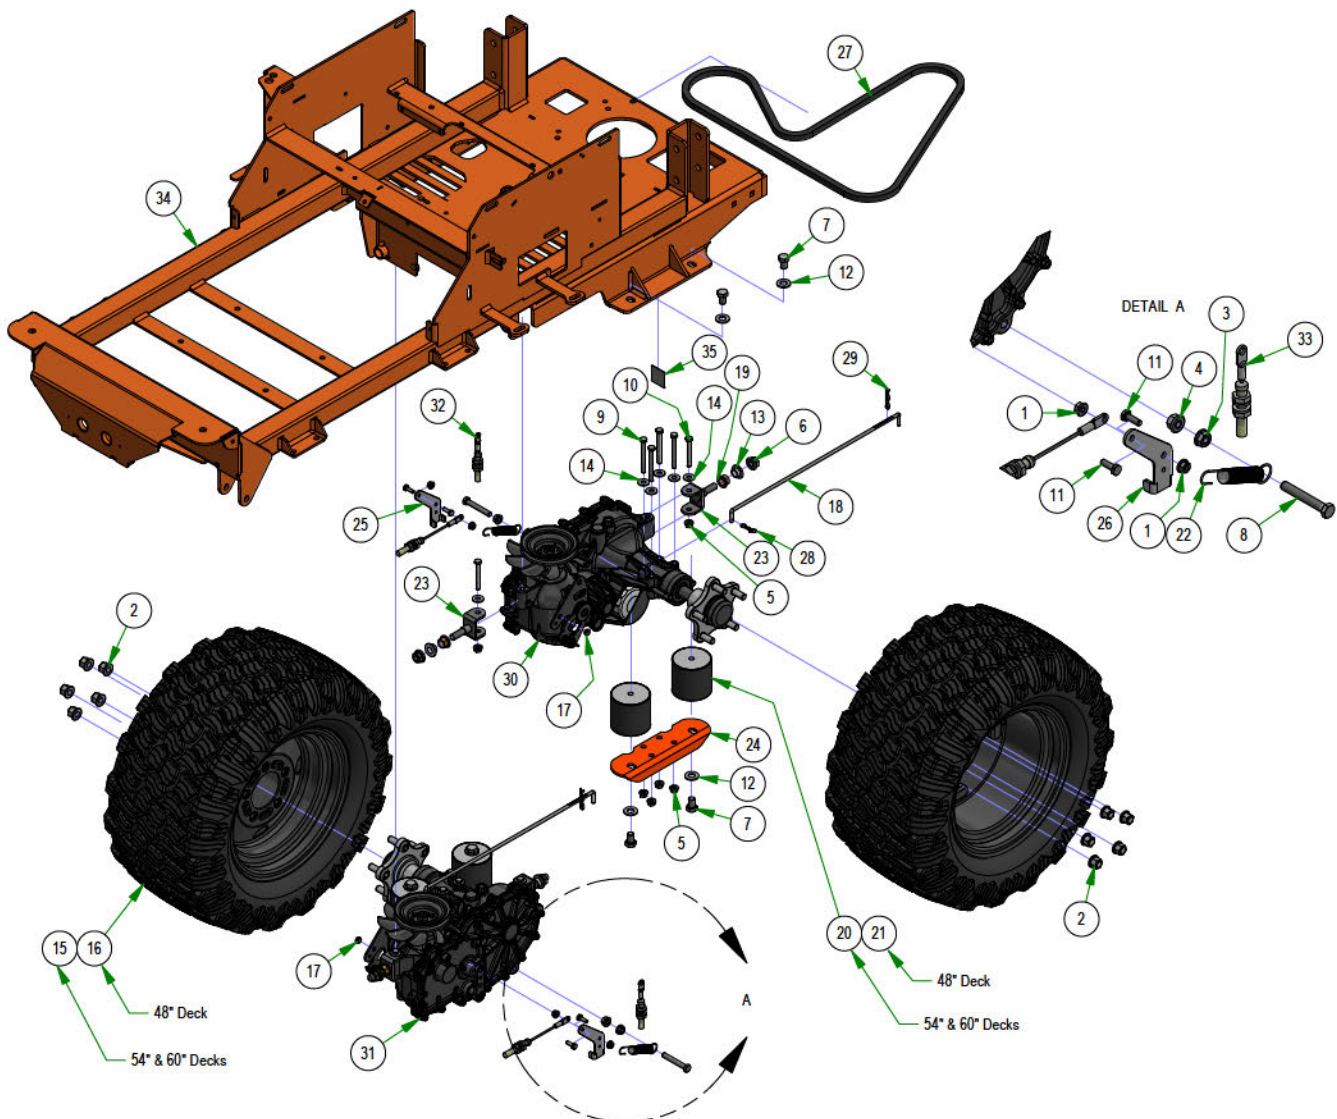

Parts List				Parts List			
ITEM	QTY	PART NUMBER	DESCRIPTION	ITEM	QTY	PART NUMBER	DESCRIPTION
1	4	013-2050-00	1/4-20 NYL INSERT FLANGE LOCKNUT ZINC	19	4	032-5052-00	627 ID X .753 OD X .500 LGTH X 1.000 FLG OD X .094 FLG THICK FLANGED BEARING OIL-IMPREG BRNZ
2	10	013-3000-00	Acorn Lug Nut	20	4	032-9000-00	Vibration Mount-Green Dot
3	2	013-5201-00	3/8-16 HEX SERRATED FLANGE NUT HARD/ZINC	21	4	032-9002-00	Vibration Mount- Red Dot
4	2	013-5202-00	3/8-16 NYLON INSERT FLANGE LOCKNUT (GR.F) ZINC	22	2	034-1026-00	Brake Return Spring
5	12	013-8049-00	5/16-18 NYLON INSERT FLANGE LOCKNUT ZINC	23	4	039-0001-00	Maverick Rear Transaxle Pivot Bracket
6	4	013-8050-00	1/2-13 NYLON INSERT FLANGE LOCKNUT ZINC	24	2	039-1306-00	Rear Suspension Transaxle Mount
7	8	018-1055-00	1/2-13 X 3/4 HEX CAP SCREW (GR.5) ZINC	25	1	039-1320-00	Brake Arm Ext (Left)
8	2	018-2071-00	3/8-16 X 2-1/2 HEX TAP BOLT (GR.5) ZINC Fully Threaded	26	1	039-1321-00	Brake Arm Ext (Right)
9	8	018-4701-00	5/16-18 X 3 HEX CAP SCREW (GR.5) ZINC	27	1	041-7400-00	75.8" Pump Belt
10	4	018-5344-00	5/16-18 X 2-1/2 HEX CAP SCREW (GR.5) ZINC	28	2	044-2004-00	Bow Pin
11	4	018-8052-00	1/4-20 X 3/4 HEX CAP SCREW (GR.5) ZINC	29	2	044-2008-00	Neutral Rod Clip
12	8	019-5702-00	1/2 SAE FLAT WASHER (1-1/16" OD) GR.8 ZINC YELLOW	30	1	050-0075-03	2025 LH 3200 Transaxle
13	4	019-8027-00	.525 ID SHOULDER WASHER NYLON	31	1	050-0080-03	2025 RH 3200 Transaxle
14	12	019-8044-00	5/16 USS FLAT WASHER (7/8 OD) ZINC	32	1	064-3050-21	2021 Load Balanced Brake Cable 1
15	2	022-4040-00	23x9-12 Reaper Turf	33	1	064-3051-21	2021 Load Balanced Brake Cable 2
16	2	022-4200-00	23x11-12 Reaper Turf Assembly	34	1	070-2504-00	2025 Maverick Frame V2
17	2	025-0036-00	Drive Arm Transaxle Spacer	35	1	091-0019-00	Patent Decal
18	2	028-0070-00	Neutral Rod