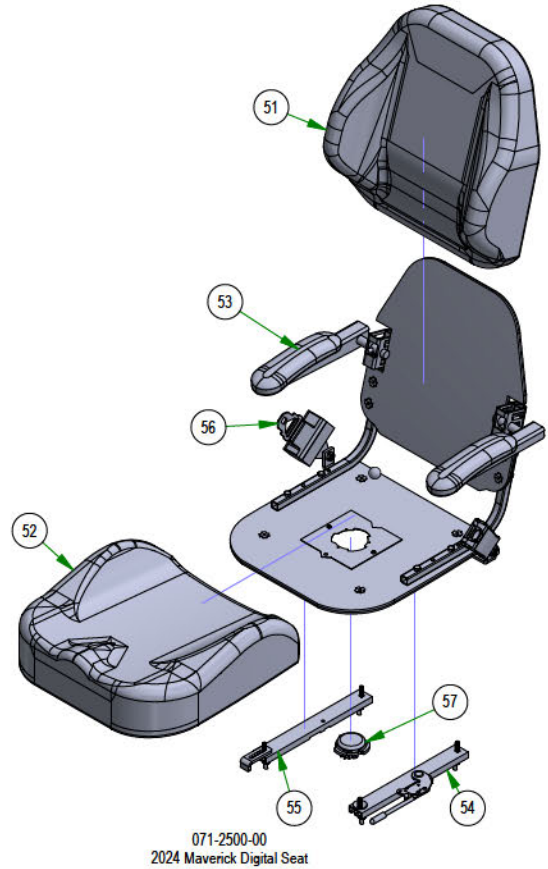

PARTS SECTION: FRAME SUBASSEMBLIES

PARTS SECTION: FRAME SUBASSEMBLIES