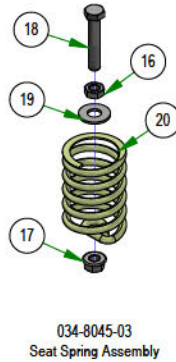

PARTS SECTION: FRAME SUBASSEMBLIES

PARTS SECTION: FRAME SUBASSEMBLIES