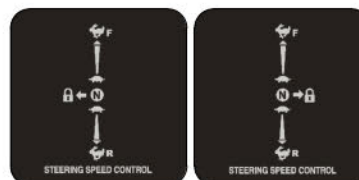

091-0021-00
2018 Maverick/2021 ZT Anti-Skid Steering Control Decals