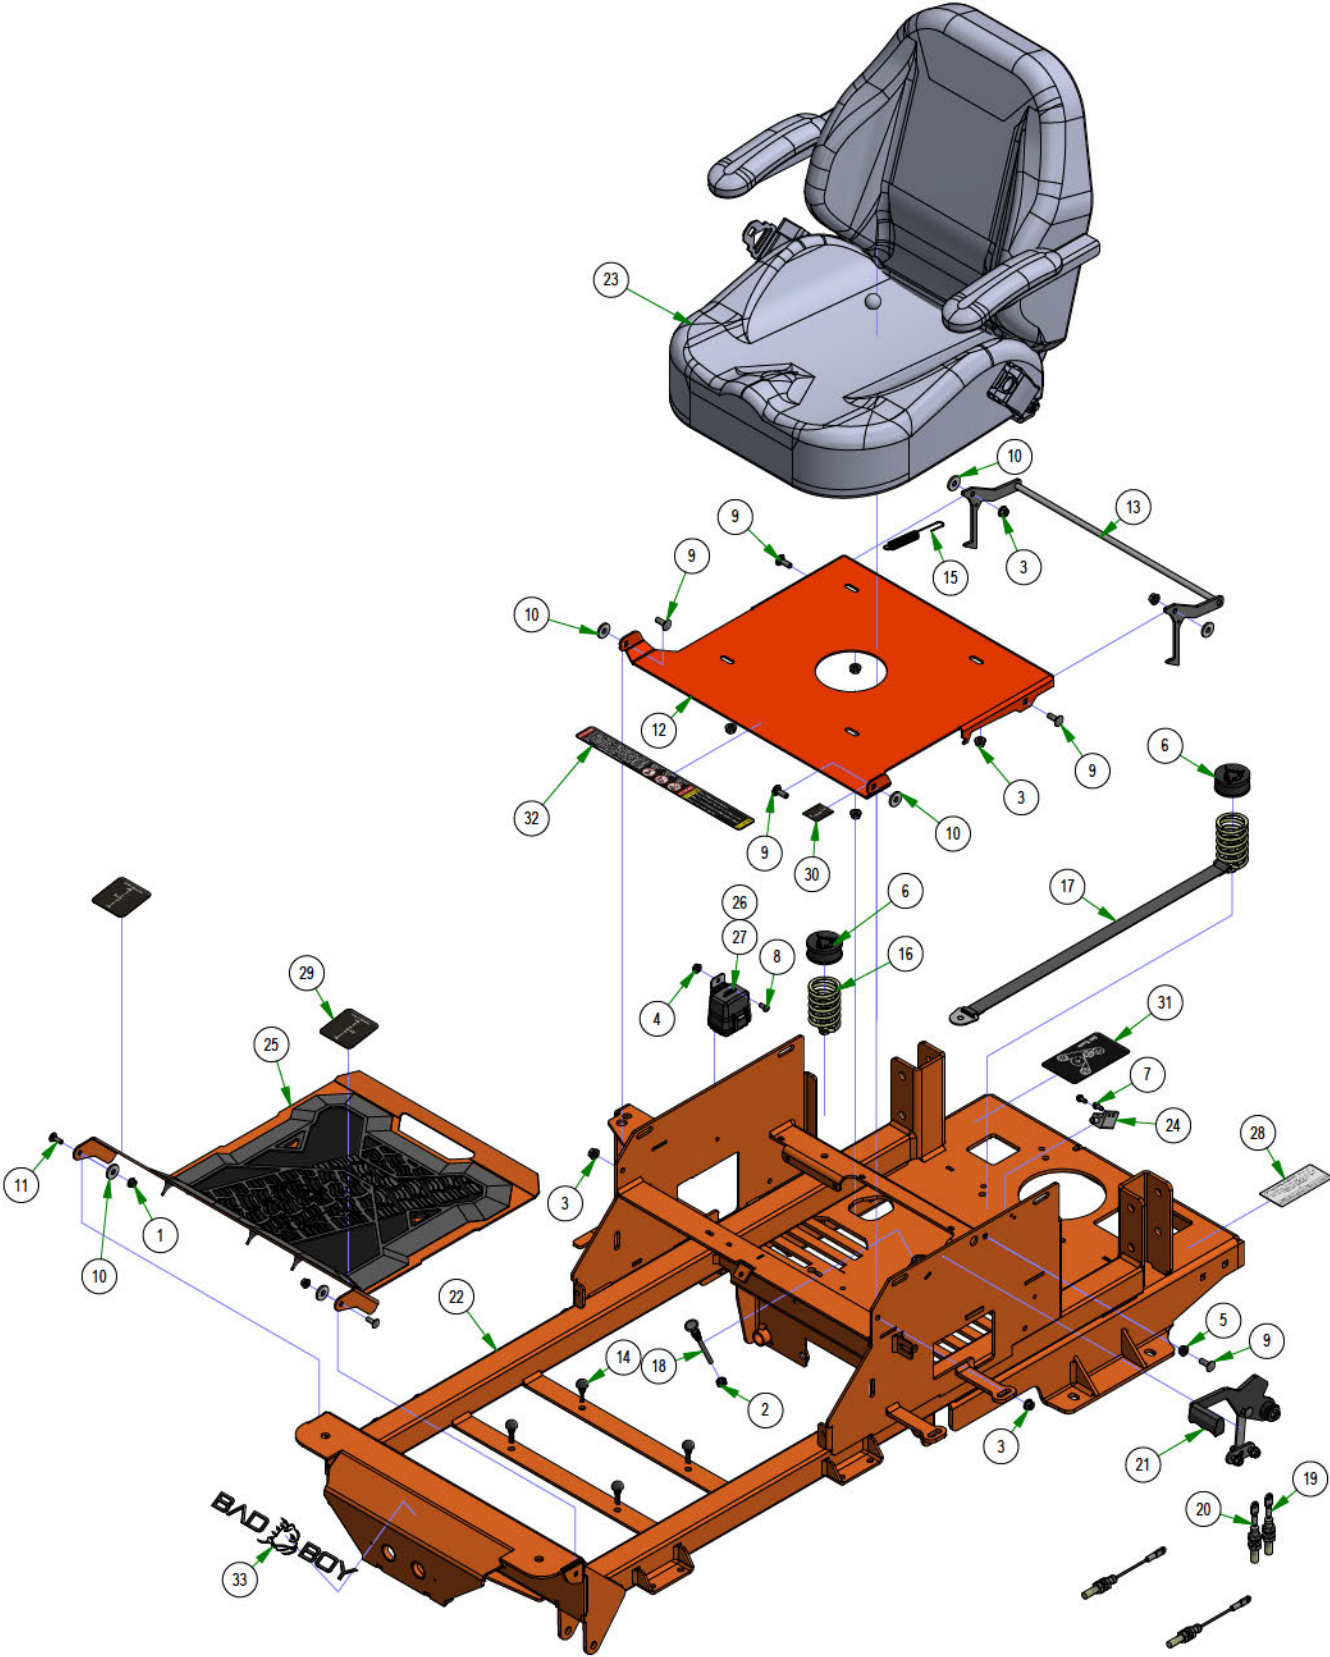

PARTS SECTION: UPPER FRAME

PARTS SECTION: UPPER FRAME

Parts List				Parts List			
ITEM	QTY	PART NUMBER	DESCRIPTION	ITEM	QTY	PART NUMBER	DESCRIPTION
1	2	013-2050-00	1/4-20 NYL INSERT FLANGE LOCKNUT ZINC	18	1	054-8017-00	Choke
2	1	013-6051-00	3/8-24 HEX NUT ZINC YELLOW	19	1	064-3050-21	2021 Load Balanced Brake Cable 1
3	8	013-8049-00	5/16-18 NYLON INSERT FLANGE LOCKNUT ZINC	20	1	064-3051-21	2021 Load Balanced Brake Cable 2
4	1	013-9001-00	1/4-20 HEX SERRATED FLANGE NUT HARD/ZINC	21	1	069-1051-21	2021 Load Balanced Brake Handle Assembly
5	1	013-9002-00	5/16-18 HEX SERRATED FLANGE NUT HARD/ZINC	22	1	070-2504-00	2025 Maverick Frame V2
6	2	014-8047-00	Spring Cap Cover	23	1	071-2500-00	2024 Maverick Digital Seat
7	2	018-1080-00	12-24 X 1/2 HEX WASHER UNLSOT F TCS ZINC	24	1	077-8073-00	Safety Switch
8	1	018-2012-00	1/4-20 X 1/2 BUTTON SOCKET CAP SCREW 18-8 STAINLESS STEEL	25	1	079-3472-25	2025 ZT/Mav/HD Floorboard Assembly
9	5	018-8066-00	5/16-18 X 7/8 CARRIAGE BOLT ZINC	26	1	086-3600-00	2024 Wiring Harness with Clips
10	6	019-6042-00	.360 ID X .983 OD X .120 THICK FLAT WASHER NYLON	27	1	086-3600-25	2025 Wiring Harness with Clips and Lights
11	2	019-8040-00	1/4-20 X 3/4 CARRIAGE BOLT (GR.5) ZINC	28	1	091-0015-25	2025 EPA Build Date Punch Decal
12	1	026-1016-00	Seat Plate 2016	29	1	091-0021-00	2018 Maverick/2021 ZT Anti-Skid Steering Control Decals
13	1	028-0090-00	Seat Latch Rod Assembly	30	1	091-0339-18	2018 MZ/Magnum/ZT/MAV/Comp Out Brake Decal
14	4	029-4011-00	2023 Floor Board Rubber Bumper	31	1	091-3017-50	Maverick Pump Belt Decal
15	1	034-1025-00	Brake Spring	32	1	091-3150-00	Outlaw Warning Decal
16	1	034-8045-03	Seat Spring Assembly	33	1	091-4063-00	Flying Bulldog Front Bumper Decal
17	1	034-8045-22	2022 Mav/HD seat spring assembly with strap