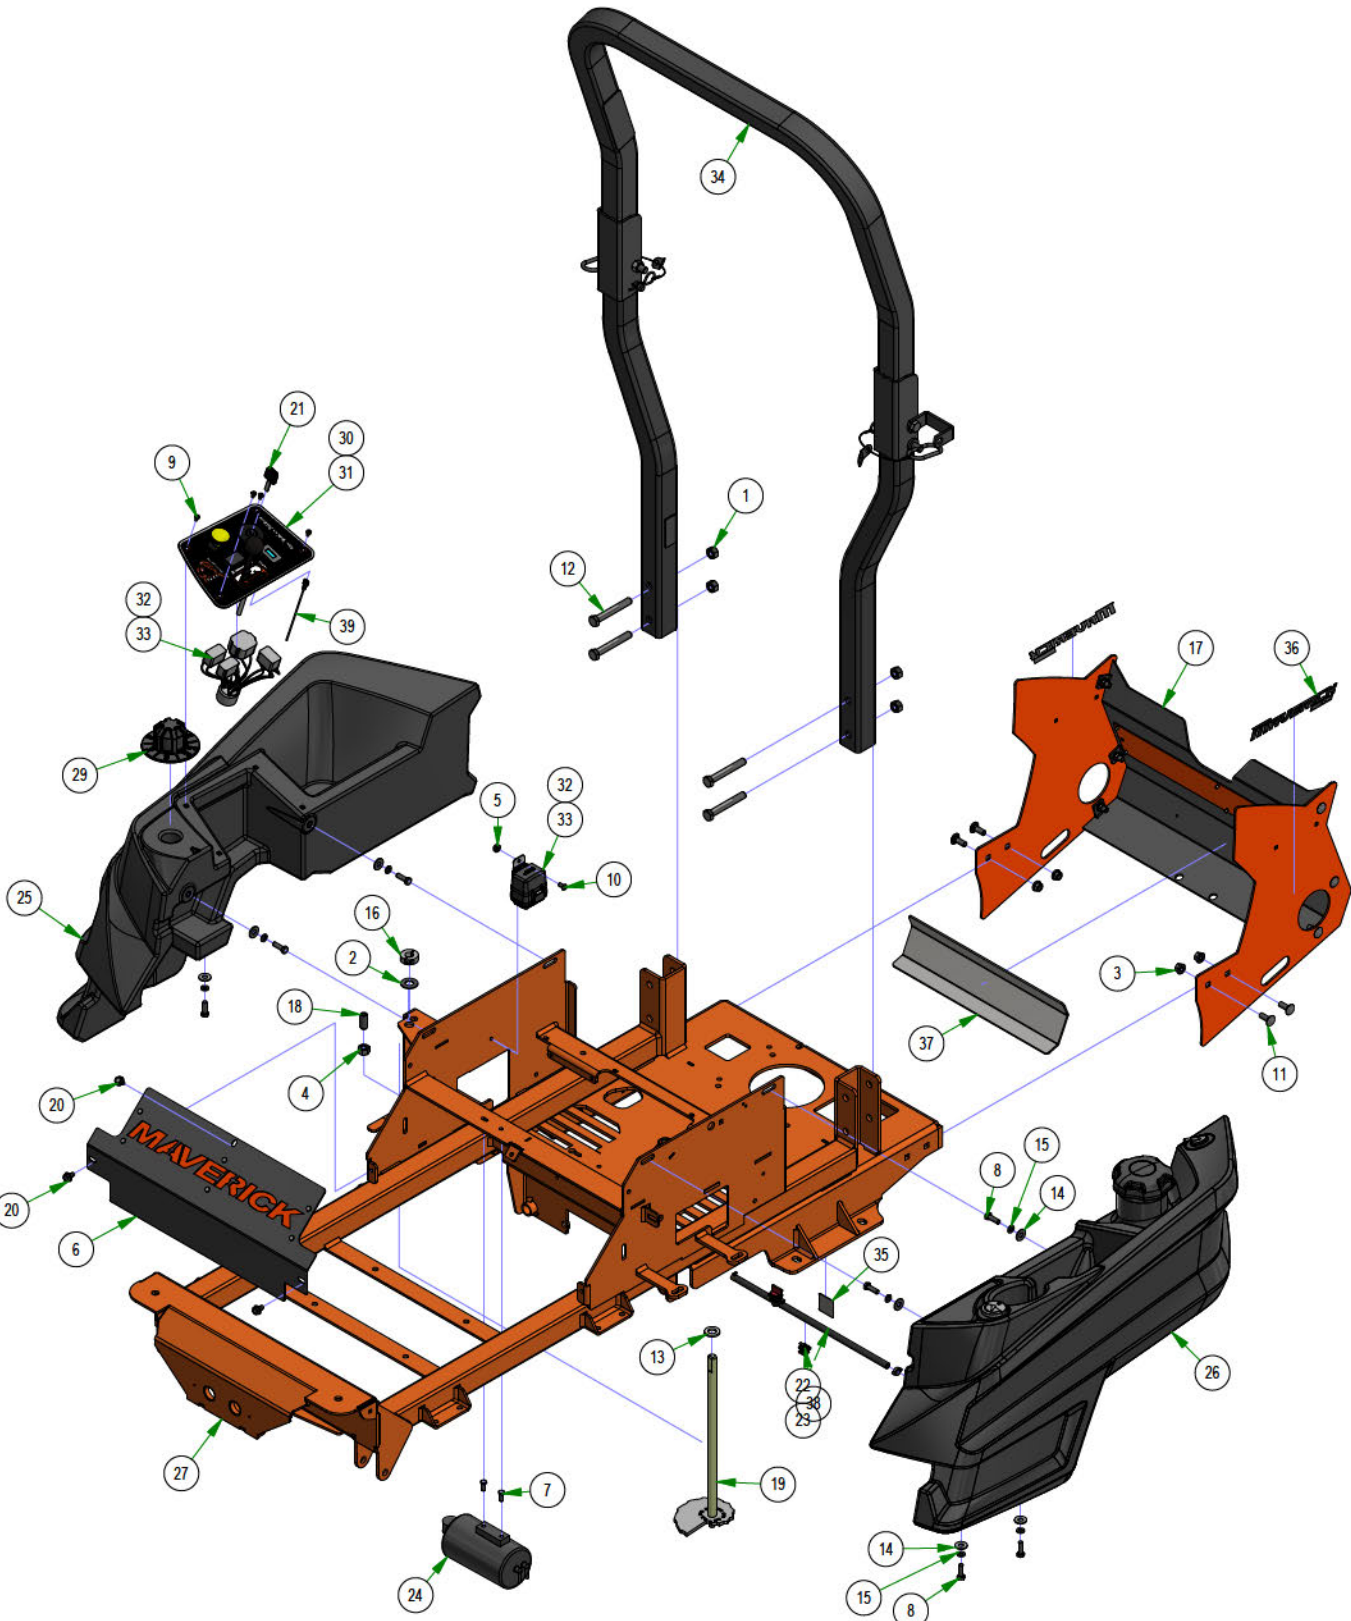

PARTS SECTION: FUEL TANK & REAR COVER

PARTS SECTION: FUEL TANK & REAR COVER

Parts List				Parts List			
ITEM	QTY	PART NUMBER	DESCRIPTION	ITEM	QTY	PART NUMBER	DESCRIPTION
1	4	013-0005-00	1/2-13 HEX 2-WAY REVERSIBLE CENTER LOCKNUT Grade B ZINC	21	1	042-9000-00	Ignition Key
2	1	013-0080-00	.625 ID x 1.250 OD x .062 THK F/W Nylon	22	1	051-0001-23	15" Fuel Line Assembly
3	4	013-5202-00	3/8-16 NYLON INSERT FLANGE LOCKNUT (GR.F) ZINC	23	1	051-2014-23	37" Fuel Line Assembly
4	1	013-7018-00	1/2-13 HEX NUT ZINC	24	1	067-0020-01	ZT/Mav EPA Cannister Assy
5	1	013-9001-00	1/4-20 HEX SERRATED FLANGE NUT HARD/ZINC	25	1	067-2020-00	2021 Maverick Right Side Tank
6	1	014-1000-00	2021 Maverick Cooler Cover Assembly	26	1	067-2021-00	2021 Maverick Left Side Tank
7	2	018-0024-00	M6-1.0 X 16MM DIN 933 HEX TAP BOLT (CL 8.8) ZINC	27	1	070-2504-00	2025 Maverick Frame V2
8	7	018-2007-00	5/16-18 X 1 HEX CAP SCREW (GR.5) ZINC	28	1	072-8076-00	2 EAR CLAMP 12.5mm-15mm
9	4	018-2010-00	10-32 X 3/8 BUTTON SOCKET CAP SCREW 18-8 STAINLESS STEEL	29	1	077-9000-00	MZ/ZT Deck Height Dial
10	1	018-2012-00	1/4-20 X 1/2 BUTTON SOCKET CAP SCREW 18-8 STAINLESS STEEL	30	1	079-3560-23	2023 Control Panel Assembly
11	4	018-5044-00	3/8-16 X 1 CARRIAGE BOLT (GR.5) ZINC	31	1	079-3561-25	2025 ZT/MAV/HD Control Panel Assembly
12	4	018-6054-00	1/2-13 X 3-1/2 HEX CAP SCREW (GR.5) ZINC	32	1	086-3600-00	2024 Wiring Harness with Clips
13	1	019-6017-00	.635 ID X 1.120 OD X .140 THICK FLAT WASHER NYLON	33	1	086-3600-25	2025 Wiring Harness with Clips and Lights
14	7	019-8044-00	5/16 USS FLAT WASHER (7/8 OD) ZINC	34	1	089-0005-00	2016 2x2 ROPS
15	7	019-8051-00	5/16 SPLIT LOCKWASHER ZINC	35	1	091-0019-00	Patent Decal
16	1	025-0002-00	5/8" Split Collar	36	2	091-0512-00	Maverick Back Plate Decal
17	1	026-0205-22	2022 Maverick Rear Cover Assembly	37	1	091-4050-00	Heat Shield (Fiberglass Adhesive)
18	1	028-0008-00	Dial Rod Plunger	38	1	214-1008-00	Edge Clip With Ziptie
19	1	028-0070-17	ZT Deck Height Bar Assembly	39	1	216-1000-17	2017 MZ/ZT/MAV Tach Wire Assy
20	3	030-7044-00	5/16-18 X 1/2 HWH unslot (F) tcs zinc