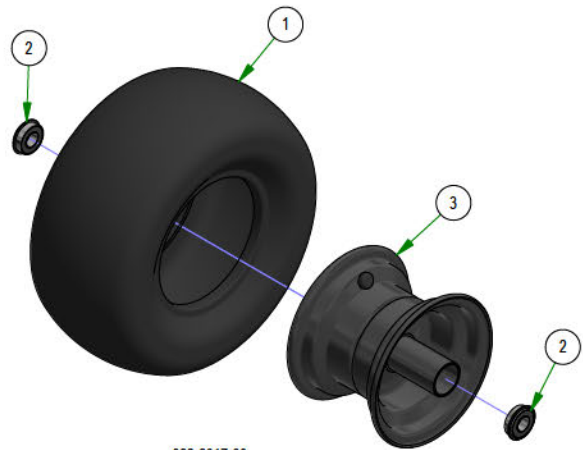

022-2017-00
13x6.5-6 Black Tire and Wheel Assembly