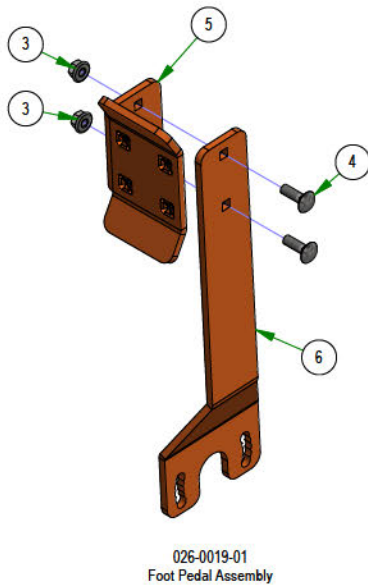

PARTS SECTION: FRAME SUBASSEMBLIES

PARTS SECTION: FRAME SUBASSEMBLIES