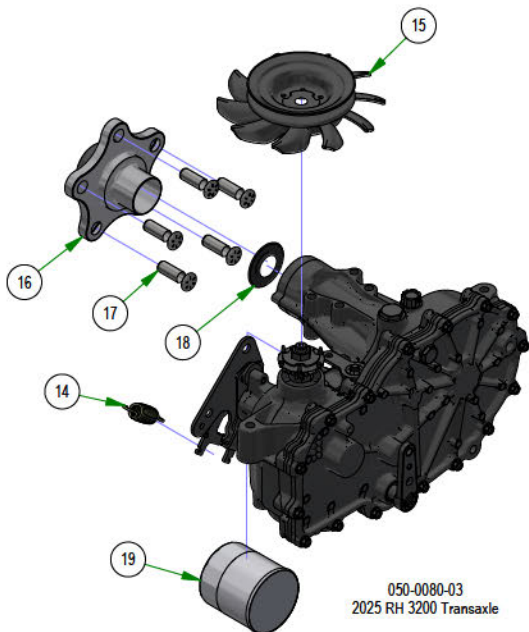

050-0080-03
2025 RH 3200 Transaxle