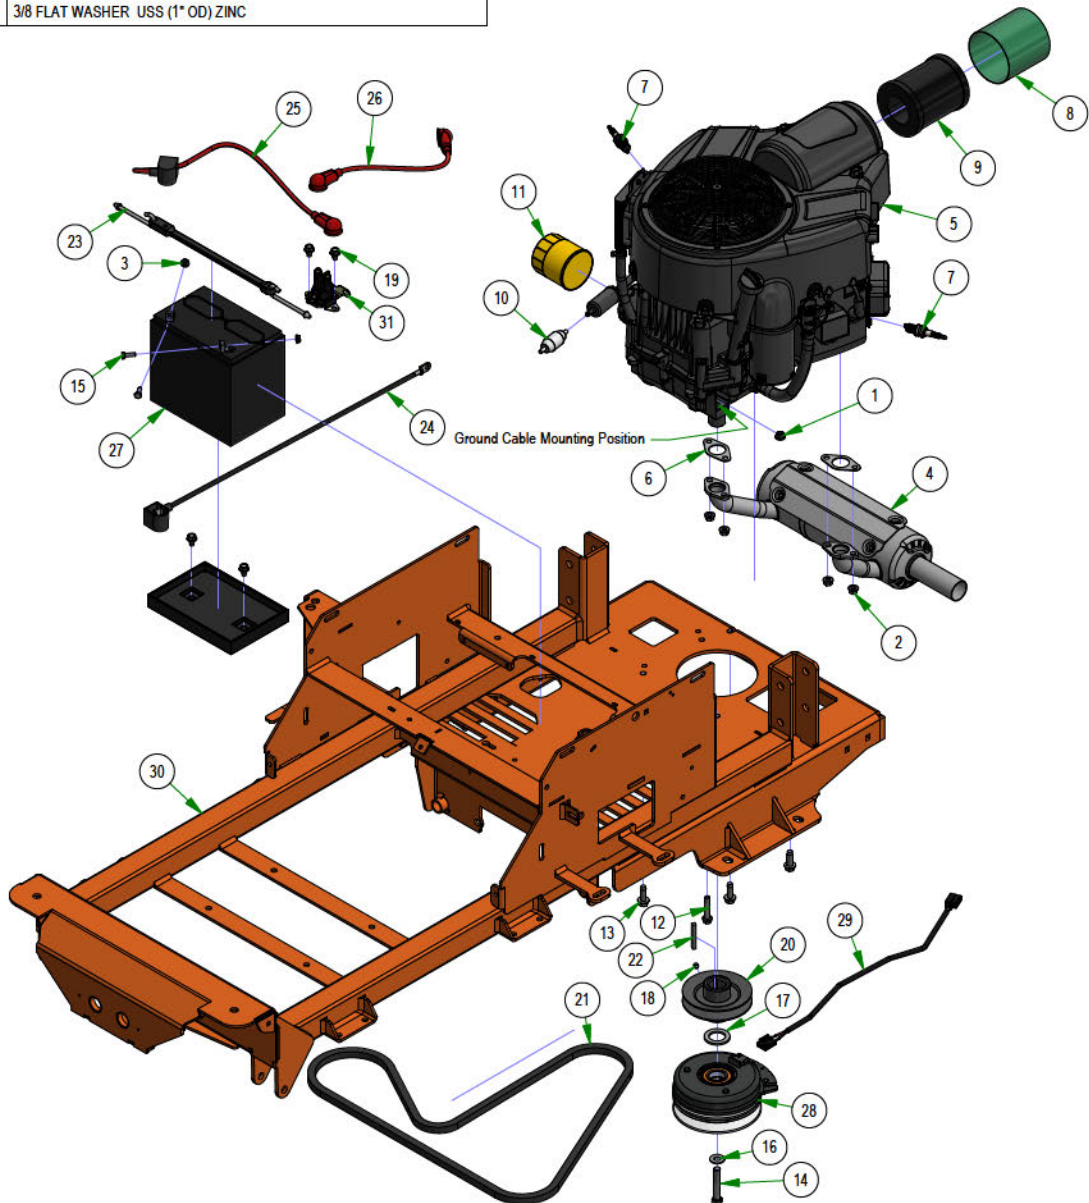

Parts List				Parts List			
ITEM	QTY	PART NUMBER	DESCRIPTION	ITEM	QTY	PART NUMBER	DESCRIPTION
1	1	013-0101-00	5/16-18 Gr5 Distorted-Thread Flange Locknut	17	1	019-6029-00	1.140 ID X 1.750 OD X .132 THICK FLAT WASHER PLAIN
2	4	013-8250-00	Muffler Nut for 015-0511-00 Briggs	18	1	030-0050-00	5/16-24 X 1/4 SOCKET SET SCREW (CUP PT) PLAIN
3	2	013-9001-00	1/4-20 HEX SERRATED FLANGE NUT HARD/ZINC	19	4	030-7044-00	5/16-18 X 1/2 HWH UNSLOT (F) tcs zinc
4	1	015-0057-00	2017 Compact Outlaw Exhaust 810 Vanguard	20	1	033-5035-00	4 3/4 Motor Pulley
5	1	015-0511-00	Vanguard 27hp CXI with Out Oil Filter Maverick	21	1	041-7400-00	75.8" Pump Belt
6	2	015-0077-01	Exhaust Gasket	22	1	042-5020-00	1/4 X 2 SQ MACHINERY KEY 1018 STL PLAIN
7	2	015-8000-00	Spark Plug	23	1	043-8930-98	2023 Battery Hold Down Assembly
8	1	063-1000-00	pre-Cleaner for Vanguard CXI Engine	24	1	064-0030-00	24 inch Black Cable - MZ/ZT
9	1	063-1005-00	Air Filter for Vanguard CXI Engine	25	1	064-5300-00	24" Red Battery Cable
10	1	063-6000-00	Universal Inline Fuel Filter	26	1	064-5301-00	12" Red Battery Cable
11	1	063-8018-00	Oil Filter	27	1	068-8049-00	SP-35 Battery
12	1	018-0114-00	5/16-18x1-3/4 Gr5 Hex Flange Screw Zinc Clear	28	1	070-0059-00	120 Ft Lb. Clutch - 1 1/8" Shaft
13	3	018-1075-00	3/8-16 X 1-1/8 HEX WASHER UNSLOT SERRATED (TRI-LOB) TRS ZINC YELLOW	29	1	070-2000-00	Clutch Pigtail
14	1	018-5300-21	7/16-20 X 2.5" HEX Bolt GR.8 W/Patch	30	1	070-2504-00	2025 Maverick Frame V2
15	2	018-8052-00	1/4-20 X 3/4 HEX CAP SCREW (GR.5) ZINC	31	1	108-0001-00	Solenoid
16	1	019-5029-00	3/8 FLAT WASHER USS (1" OD) ZINC