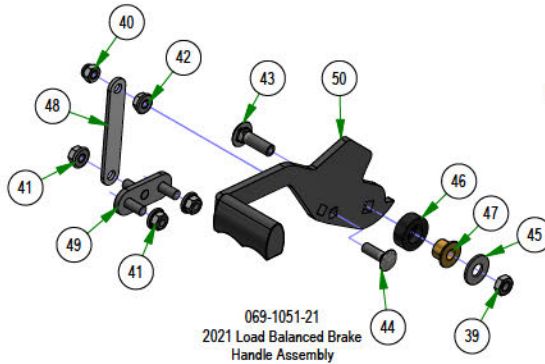

PARTS SECTION: FRAME SUBASSEMBLIES

PARTS SECTION: FRAME SUBASSEMBLIES