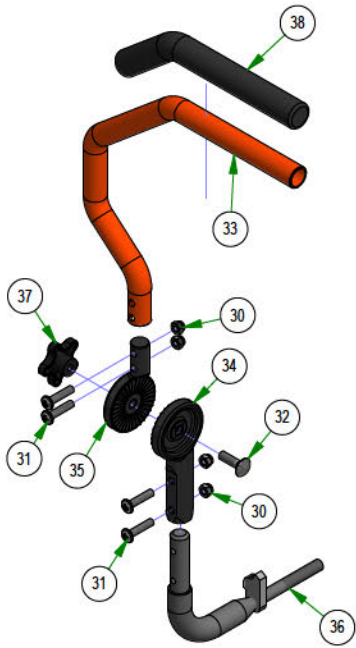

PARTS SECTION: DRIVE ARM SUBASSEMBLIES

031-9050-18
2018 Adjustable Steering Arm - Right