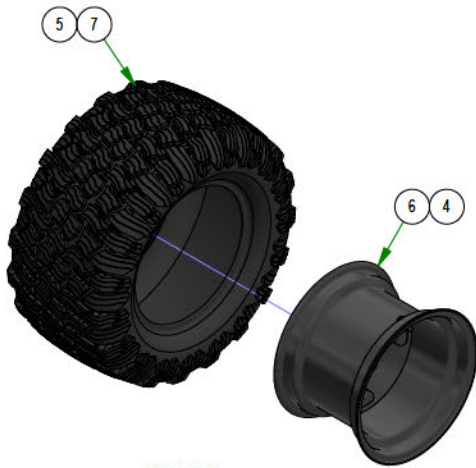

PARTS SECTION: WHEEL SUBASSEMBLIES

Parts List				Parts List			
ITEM	QTY	PART NUMBER	DESCRIPTION	ITEM	QTY	PART NUMBER	DESCRIPTION
1	2	022-5347-00	13 x 6.50 - 6 Tire	11	5	050-2012-00	Transaxle Wheel Studs/ Drum Brake Studs
2	4	022-7009-00	Ball Bearing w/Retainer, 99502H-NR, .625 Bore x 1.375 OD x .4375 Width	12	1	050-8010-00	2021 ZT/Maverick Transaxle Seat Kit (ZT-2800)
3	2	022-7007-00	Front Tire Rim	13	1	063-1050-00	ZT Hydraulic Filter
4	2	022-3011-00	12x7" Black Wheel	14	1	034-9080-00	Transaxle Spring
5	2	022-4035-00	23x9-12 Reaper Turf Tire Only	15	1	050-2070-00	2021 ZT/Maverick Transaxle Fan/Pulley Kit
6	2	022-4070-00	12x8.5 Black Wheel	16	1	050-2077-00	5 Bolt Hub Kit
7	2	022-4195-00	Tire, 23/11x12 Reaper Turf	17	5	050-2012-00	Transaxle Wheel Studs/ Drum Brake Studs
8	1	034-9080-00	Transaxle Spring	18	1	050-8010-00	2021 ZT/Maverick Transaxle Seat Kit (ZT-2800)
9	1	050-2070-00	2021 ZT/Maverick Transaxle Fan/Pulley Kit	19	1	063-1050-00	ZT Hydraulic Filter
10	1	050-2077-00	5 Bolt Hub Kit				

022-4040-00
23x9-12 Reaper Turf Tire & Wheel Assembly
&
022-4200-00
23x11-12 Reaper Turf Assembly