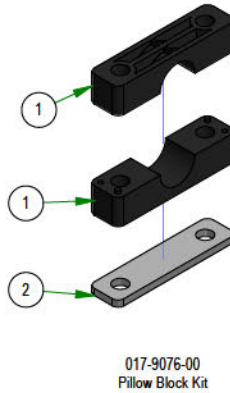

PARTS SECTION: DRIVE ARMS

Parts List				Parts List			
ITEM	QTY	PART NUMBER	DESCRIPTION	ITEM	QTY	PART NUMBER	DESCRIPTION
1	2	013-5041-00	3/8-16 NYLON INSERT LOCKNUT ZINC	14	1	028-0049-00	2021 Maverick Steering Actuator Rod
2	2	013-6014-00	3/8-16 HEX NUT ZINC	15	1	031-0053-21	2021 Maverick Drive Arm Actuator RH Assembly
3	4	013-6051-00	3/8-24 HEX NUT ZINC YELLOW	16	1	031-0054-21	2021 Maverick Drive Arm Actuator LH Assembly
4	4	013-8050-00	1/2-13 NYLON INSERT FLANGE LOCKNUT ZINC	17	1	031-9000-18	2018 Adjustable Steering Arm - Left
5	4	013-9002-00	5/16-18 HEX SERRATED FLANGE NUT HARD/ZINC	18	1	031-9045-00	Small Mower Square Drive Arm RH Assembly
6	4	018-2050-00	10mm Damper Ball Stud-Steering	19	1	031-9046-00	Small Mower Square Drive Arm LH Assembly
7	2	018-5040-00	3/8-16 X 1-1/4 HEX CAP SCREW (GR.5) ZINC	20	1	031-9050-18	2018 Adjustable Steering Arm - Right
8	2	018-5043-00	3/8-16 X 1-1/4 CARRIAGE BOLT ZINC	21	2	034-8025-00	Drive Lever Spring
9	2	019-5029-00	3/8 FLAT WASHER USS (1" OD) ZINC	22	1	035-5450-00	Push Rod-Right
10	2	019-5037-00	3/8 SPLIT LOCKWASHER ZINC	23	1	035-5451-00	Push Rod-Left
11	4	019-8027-00	.525 ID SHOULDER WASHER NYLON	24	1	070-2504-00	2025 Maverick Frame V2
12	2	019-8054-00	.505 ID X 1.000 OD X .125 THICK FLAT WASHER NYLON	25	2	077-8075-00	Rail Mount Safety Switch
13	2	025-0036-00	Drive Arm Transaxle Spacer	26	2	087-0001-00	Steering Damper

PARTS SECTION: FRAME SUBASSEMBLIES