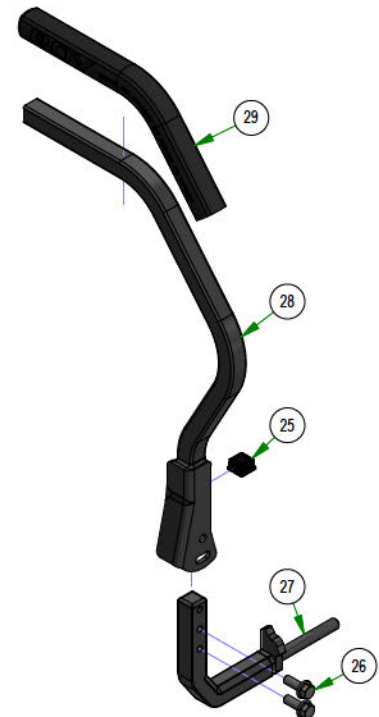

031-9046-00
Small Mower Square Drive
Arm LH Assembly