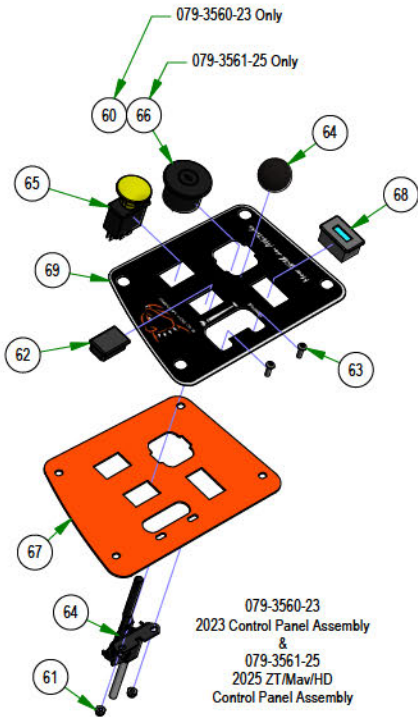

PARTS SECTION: FRAME SUBASSEMBLIES

PARTS SECTION: FRAME SUBASSEMBLIES