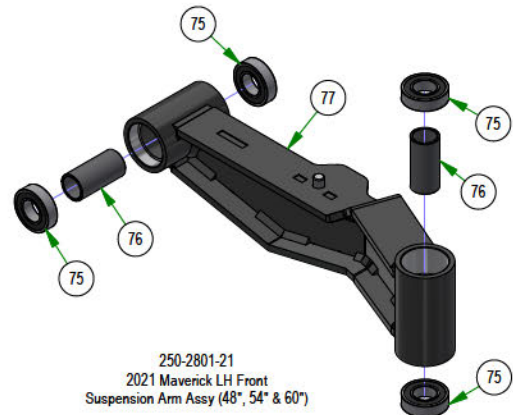

PARTS SECTION: DRIVE ARMS

Parts List				Parts List			
ITEM	QTY	PART NUMBER	DESCRIPTION	ITEM	QTY	PART NUMBER	DESCRIPTION
1	2	013-5041-00	3/8-16 NYLON INSERT LOCKNUT ZINC	14	1	028-0049-00	2021 Maverick Steering Actuator Rod
2	2	013-6014-00	3/8-16 HEX NUT ZINC	15	1	031-0053-21	2021 Maverick Drive Arm Actuator RH Assembly
3	4	013-6051-00	3/8-24 HEX NUT ZINC YELLOW	16	1	031-0054-21	2021 Maverick Drive Arm Actuator LH Assembly
4	4	013-8050-00	1/2-13 NYLON INSERT FLANGE LOCKNUT ZINC	17	1	031-9000-18	2018 Adjustable Steering Arm - Left
5	4	013-9002-00	5/16-18 HEX SERRATED FLANGE NUT HARD/ZINC	18	1	031-9045-00	Small Mower Square Drive Arm RH Assembly
6	4	018-2050-00	10mm Damper Ball Stud-Steering	19	1	031-9046-00	Small Mower Square Drive Arm LH Assembly
7	2	018-5040-00	3/8-16 X 1-1/4 HEX CAP SCREW (GR.5) ZINC	20	1	031-9050-18	2018 Adjustable Steering Arm - Right
8	2	018-5043-00	3/8-16 X 1-1/4 CARRIAGE BOLT ZINC	21	2	034-8025-00	Drive Lever Spring
9	2	019-5029-00	3/8 FLAT WASHER USS (1" OD) ZINC	22	1	035-5450-00	Push Rod-Right
10	2	019-5037-00	3/8 SPLIT LOCKWASHER ZINC	23	1	035-5451-00	Push Rod-Left
11	4	019-8027-00	.525 ID SHOULDER WASHER NYLON	24	1	070-2504-00	2025 Maverick Frame V2
12	2	019-8054-00	.505 ID X 1.000 OD X .125 THICK FLAT WASHER NYLON	25	2	077-8075-00	Rail Mount Safety Switch
13	2	025-0036-00	Drive Arm Transaxle Spacer	26	2	087-0001-00	Steering Damper

PARTS SECTION: FRAME SUBASSEMBLIES