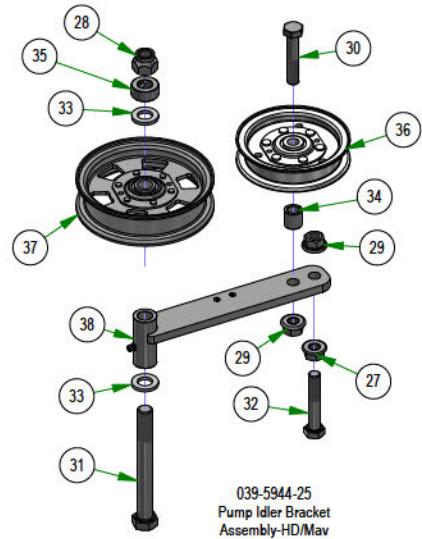

PARTS SECTION: DRIVE ARMS

Parts List				Parts List			
ITEM	QTY	PART NUMBER	DESCRIPTION	ITEM	QTY	PART NUMBER	DESCRIPTION
1	2	013-5041-00	3/8-16 NYLON INSERT LOCKNUT ZINC	14	1	028-0049-00	2021 Maverick Steering Actuator Rod
2	2	013-6014-00	3/8-16 HEX NUT ZINC	15	1	031-0053-21	2021 Maverick Drive Arm Actuator RH Assembly
3	4	013-6051-00	3/8-24 HEX NUT ZINC YELLOW	16	1	031-0054-21	2021 Maverick Drive Arm Actuator LH Assembly
4	4	013-8050-00	1/2-13 NYLON INSERT FLANGE LOCKNUT ZINC	17	1	031-9000-18	2018 Adjustable Steering Arm - Left
5	4	013-9002-00	5/16-18 HEX SERRATED FLANGE NUT HARD/ZINC	18	1	031-9045-00	Small Mower Square Drive Arm RH Assembly
6	4	018-2050-00	10mm Damper Ball Stud-Steering	19	1	031-9046-00	Small Mower Square Drive Arm LH Assembly
7	2	018-5040-00	3/8-16 X 1-1/4 HEX CAP SCREW (GR.5) ZINC	20	1	031-9050-18	2018 Adjustable Steering Arm - Right
8	2	018-5043-00	3/8-16 X 1-1/4 CARRIAGE BOLT ZINC	21	2	034-8025-00	Drive Lever Spring
9	2	019-5029-00	3/8 FLAT WASHER USS (1" OD) ZINC	22	1	035-5450-00	Push Rod-Right
10	2	019-5037-00	3/8 SPLIT LOCKWASHER ZINC	23	1	035-5451-00	Push Rod-Left
11	4	019-8027-00	.525 ID SHOULDER WASHER NYLON	24	1	070-2504-00	2025 Maverick Frame V2
12	2	019-8054-00	.505 ID X 1.000 OD X .125 THICK FLAT WASHER NYLON	25	2	077-8075-00	Rail Mount Safety Switch
13	2	025-0036-00	Drive Arm Transaxle Spacer	26	2	087-0001-00	Steering Damper

PARTS SECTION: FRAME SUBASSEMBLIES