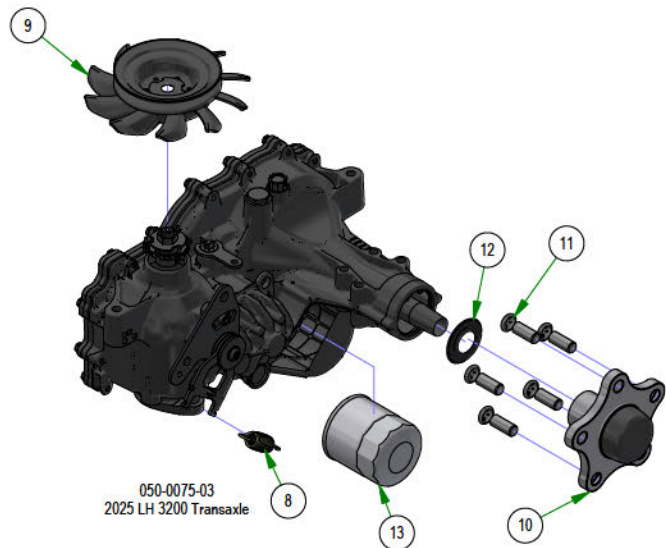

050-0075-03
2025 LH 3200 Transaxle