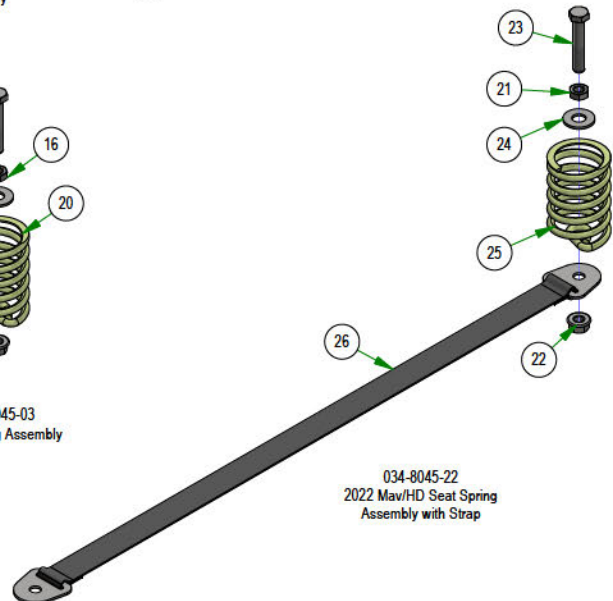

PARTS SECTION: FRAME SUBASSEMBLIES

PARTS SECTION: FRAME SUBASSEMBLIES