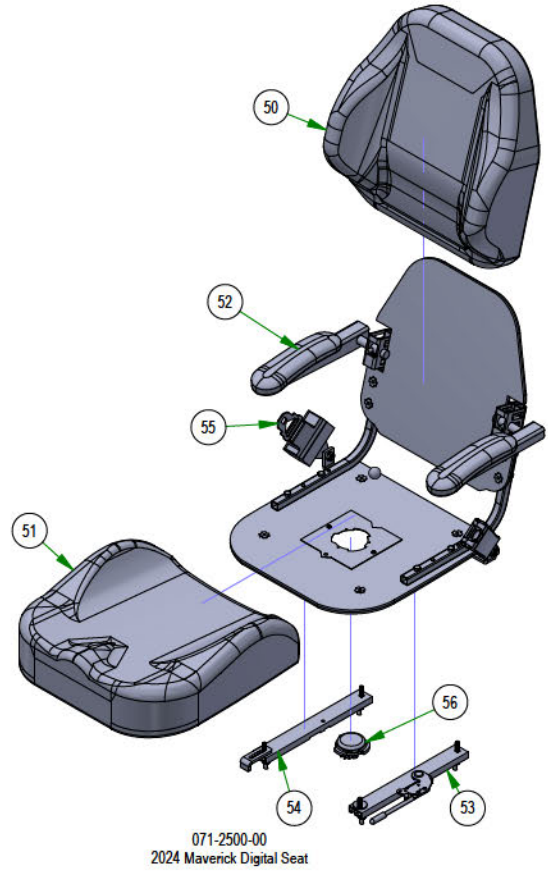

PARTS SECTION: FRAME SUBASSEMBLIES

PARTS SECTION: FRAME SUBASSEMBLIES