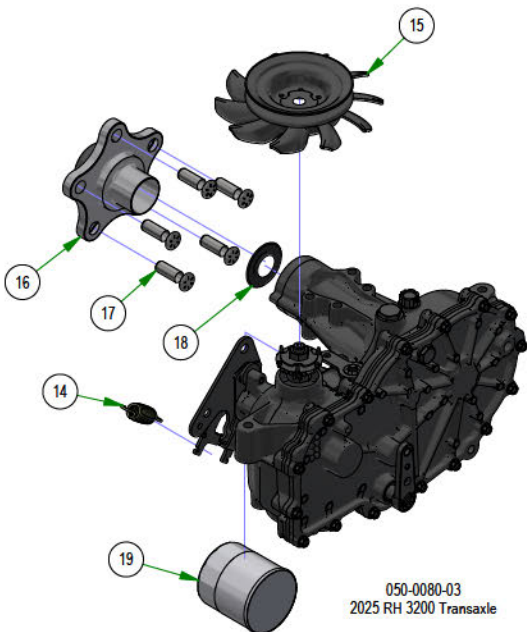

050-0080-03
2025 RH 3200 Transaxle