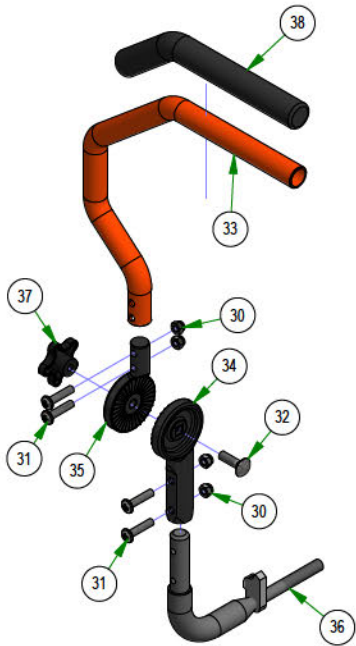

PARTS SECTION: DRIVE ARM SUBASSEMBLIES

031-9050-18
2018 Adjustable Steering Arm - Right