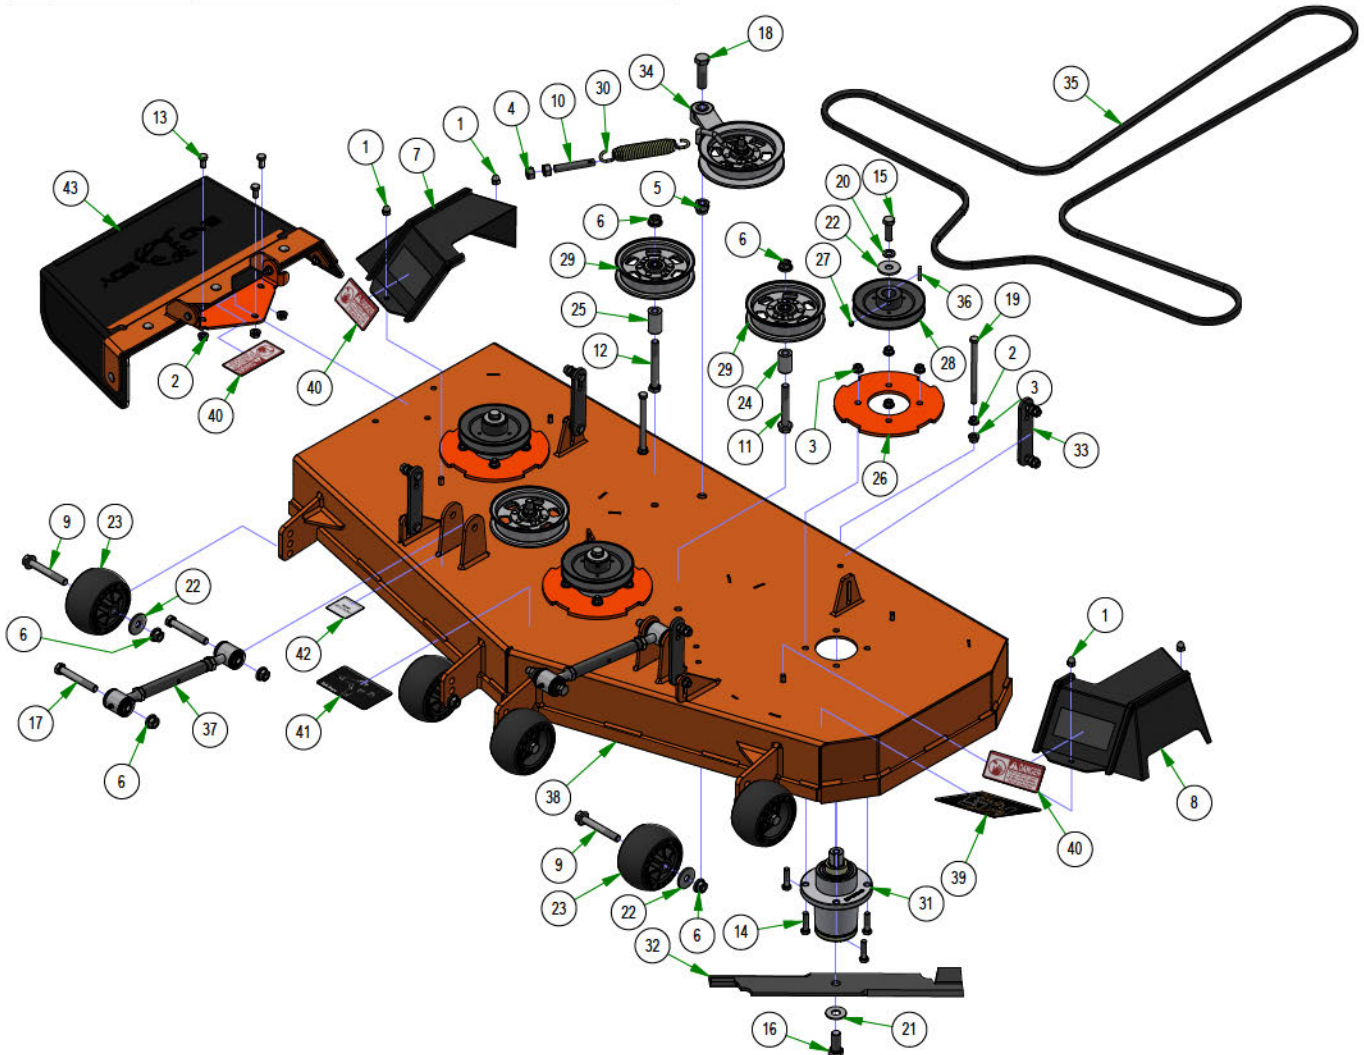

Parts List				Parts List			
ITEM	QTY	PART NUMBER	DESCRIPTION	ITEM	QTY	PART NUMBER	DESCRIPTION
1	4	013-0004-00	5/16-18 ACORN NUT HIGH-CROWN ZC	23	6	022-1000-00	Deck Wheel
2	5	013-5201-00	3/8-16 HEX SERRATED FLANGE NUT HARD/ZINC	24	2	025-5338-00	.502 ID X .750 OD X 1.500 Long Spacer
3	14	013-5202-00	3/8-16 NYLON INSERT FLANGE LOCKNUT (GR.F) ZINC	25	1	025-5339-00	1 3/4" Pulley Spacer
4	2	013-7018-00	1/2-13 HEX NUT ZINC	26	3	026-0025-00	Deck Spindle Support Plate
5	1	013-7021-00	5/8-11 NYLON INSERT LOCKNUT ZINC	27	3	030-0050-00	5/16-24 X 1/4 SOCKET SET SCREW (CUP PT) PLAIN
6	13	013-8050-00	1/2-13 NYLON INSERT FLANGE LOCKNUT ZINC	28	3	033-6006-00	5.25" Deck Spindle Pulley
7	1	014-5020-00	2021 Maverick 54"60" RH Pulley Cover	29	3	033-7201-25	5-3/4 Idler Pulley
8	1	014-5021-00	2021 Maverick 54"60" LH Pulley Cover	30	1	034-2020-00	Deck Idler Spring
9	6	018-0010-00	1/2-13 X 90MM HEX FLANGE BOLT W/SHOULDER (GR.8) ZINC	31	3	037-6015-50	Spindle Assembly
10	1	018-2004-50	All Thread	32	3	038-0001-00	54" Fusion Blade for Avenger/ZT/Mav/Outlaw/Revolt
11	2	018-2018-00	1/2-13 X 3-1/2 HEX FLANGE BOLT (GR.8) ZINC	33	4	039-2127-17	Deck Hanger Assembly
12	1	018-5019-00	1/2-13 X 4 HEX CAP SCREW (GR.8) ZINC YELLOW	34	1	039-6945-26	Maverick HD & Down Deck Idler Assembly
13	3	018-5250-00	3/8-16 X 3/4 HEX CAP SCREW (GR.5) ZINC	35	1	041-1560-00	B155.75 Deck Belt
14	12	018-6012-00	3/8-16 X 1-1/2 HEX CAP SCREW (GR.5) ZINC	36	3	042-6030-00	1/4 X 1 SQ MACHINERY KEY 1018 STL PLN
15	3	018-6019-00	1/2-20 X 1-1/2 HEX CAP SCREW (GR.5) ZINC	37	2	048-6000-00	2018 Maverick Tumbuckle (Top Link)
16	3	018-6020-00	5/8-18 X 1-1/2 HEX CAP SCREW (GR.8) ZINC YELLOW	38	1	060-2513-00	2025 54" x 5" Deck
17	4	018-6054-00	1/2-13 X 3-1/2 HEX CAP SCREW (GR.5) ZINC	39	1	091-0533-00	54" Grip Deck Decal
18	1	018-6058-00	5/8-11 X 2-1/4 HEX CAP SCREW (GR.5) ZINC	40	3	091-3012-00	Danger Decal-Spindle/Discharge
19	2	018-7060-00	3/8-16 X 5-1/2 HEX CAP SCREW (GR.5) ZINC	41	1	091-3309-00	Deck Belt Route Decal
20	3	019-5007-00	1/2 SPLIT LOCKWASHER (GR.8) ZINC/YELLOW	42	1	091-8001-00	Deck Impact Patent Decal 9591803
21	3	019-5038-00	5/8 USS FLAT WASHER (1-3/4" OD) GR.8 ZINC YELLOW	43	1	210-6005-98	Discharge Chute Assembly
22	9	019-6020-00	1/2 BELLEVILLE WASHER (1-5/8 OD X .140 THK) ZINC