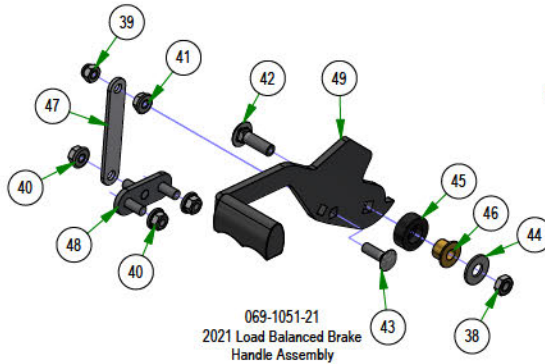

PARTS SECTION: FRAME SUBASSEMBLIES

PARTS SECTION: FRAME SUBASSEMBLIES