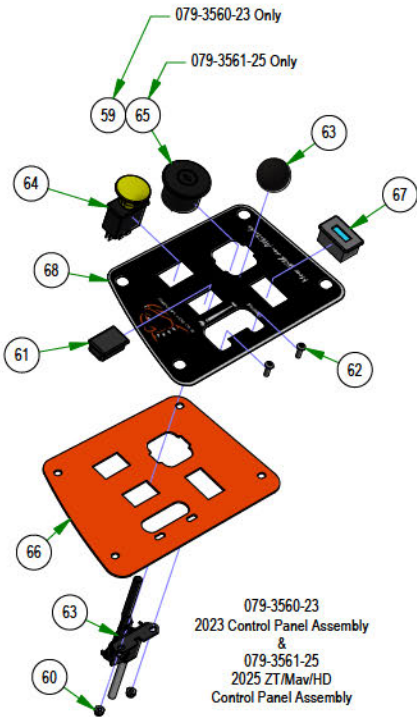

PARTS SECTION: FRAME SUBASSEMBLIES

PARTS SECTION: FRAME SUBASSEMBLIES