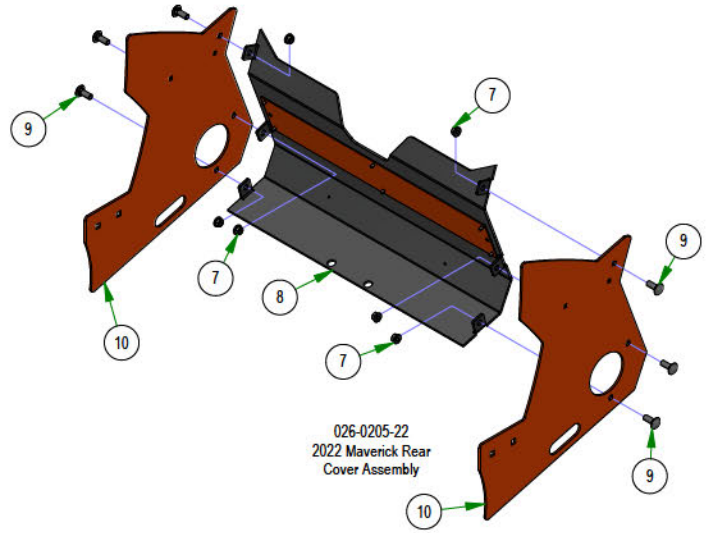

PARTS SECTION: DRIVE ARMS

Parts List				Parts List			
ITEM	QTY	PART NUMBER	DESCRIPTION	ITEM	QTY	PART NUMBER	DESCRIPTION
1	2	013-5041-00	3/8-16 NYLON INSERT LOCKNUT ZINC	14	1	028-0049-00	2021 Maverick Steering Actuator Rod
2	2	013-6014-00	3/8-16 HEX NUT ZINC	15	1	031-0053-21	2021 Maverick Drive Arm Actuator RH Assembly
3	4	013-6051-00	3/8-24 HEX NUT ZINC YELLOW	16	1	031-0054-21	2021 Maverick Drive Arm Actuator LH Assembly
4	4	013-8050-00	1/2-13 NYLON INSERT FLANGE LOCKNUT ZINC	17	1	031-9000-18	2018 Adjustable Steering Arm - Left
5	4	013-9002-00	5/16-18 HEX SERRATED FLANGE NUT HARD/ZINC	18	1	031-9045-00	Small Mower Square Drive Arm RH Assembly
6	4	018-2050-00	10mm Damper Ball Stud-Steering	19	1	031-9046-00	Small Mower Square Drive Arm LH Assembly
7	2	018-5040-00	3/8-16 X 1-1/4 HEX CAP SCREW (GR.5) ZINC	20	1	031-9050-18	2018 Adjustable Steering Arm - Right
8	2	018-5043-00	3/8-16 X 1-1/4 CARRIAGE BOLT ZINC	21	2	034-8025-00	Drive Lever Spring
9	2	019-5029-00	3/8 FLAT WASHER USS (1" OD) ZINC	22	1	035-5450-00	Push Rod-Right
10	2	019-5037-00	3/8 SPLIT LOCKWASHER ZINC	23	1	035-5451-00	Push Rod-Left
11	4	019-8027-00	.525 ID SHOULDER WASHER NYLON	24	1	070-2503-00	2025 Maverick Frame
12	2	019-8054-00	.505 ID X 1.000 OD X .125 THICK FLAT WASHER NYLON	25	2	077-8075-00	Rail Mount Safety Switch
13	2	025-0036-00	Drive Arm Transaxle Spacer	26	2	087-0001-00	Steering Damper

PARTS SECTION: FRAME SUBASSEMBLIES