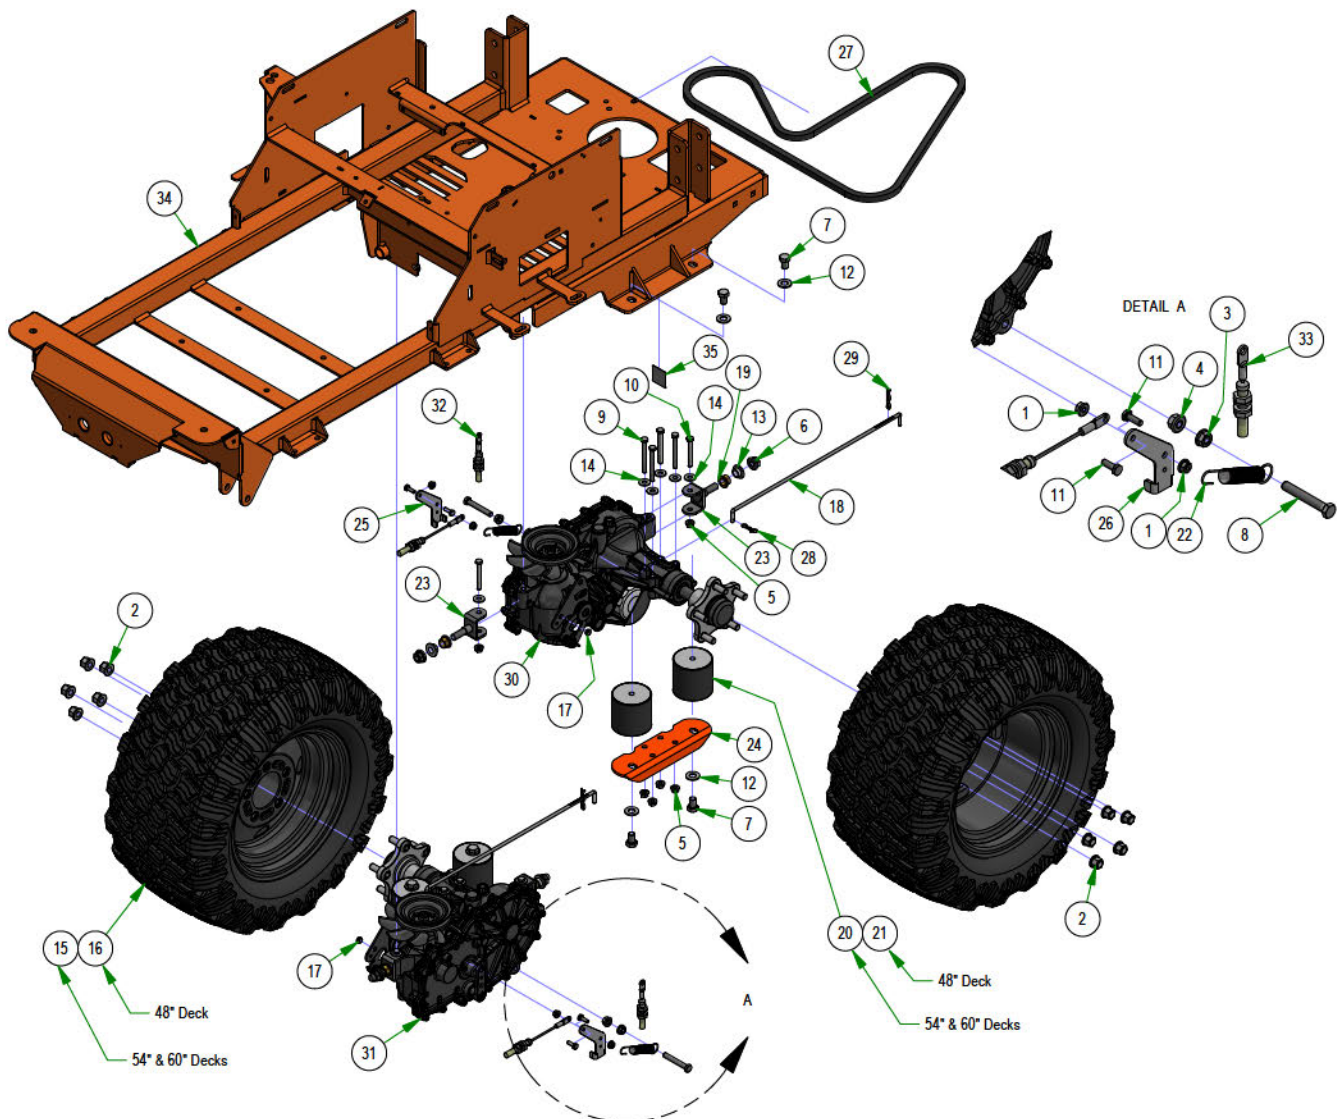

Parts List				Parts List			
ITEM	QTY	PART NUMBER	DESCRIPTION	ITEM	QTY	PART NUMBER	DESCRIPTION
1	4	013-2050-00	1/4-20 NYL INSERT FLANGE LOCKNUT ZINC	19	4	032-5052-00	627 ID X .753 OD X .500 LGTH X 1.000 FLG OD X .094 FLG THICK FLANGED BEARING OIL-IMPREG BRNZ
2	10	013-3000-00	Acorn Lug Nut	20	4	032-9000-00	Vibration Mount-Green Dot
3	2	013-5201-00	3/8-16 HEX SERRATED FLANGE NUT HARD/ZINC	21	4	032-9002-00	Vibration Mount- Red Dot
4	2	013-5202-00	3/8-16 NYLON INSERT FLANGE LOCKNUT (GR.F) ZINC	22	2	034-1026-00	Brake Return Spring
5	12	013-8049-00	5/16-18 NYLON INSERT FLANGE LOCKNUT ZINC	23	4	039-0001-00	Maverick Rear Transaxle Pivot Bracket
6	4	013-8050-00	1/2-13 NYLON INSERT FLANGE LOCKNUT ZINC	24	2	039-1306-00	Rear Suspension Transaxle Mount
7	8	018-1055-00	1/2-13 X 3/4 HEX CAP SCREW (GR.5) ZINC	25	1	039-1320-00	Brake Arm Ext (Left)
8	2	018-2071-00	3/8-16 X 2-1/2 HEX TAP BOLT (GR.5) ZINC Fully Threaded	26	1	039-1321-00	Brake Arm Ext (Right)
9	8	018-4701-00	5/16-18 X 3 HEX CAP SCREW (GR.5) ZINC	27	1	041-7400-00	75.8" Pump Belt
10	4	018-5344-00	5/16-18 X 2-1/2 HEX CAP SCREW (GR.5) ZINC	28	2	044-2004-00	Bow Pin
11	4	018-8052-00	1/4-20 X 3/4 HEX CAP SCREW (GR.5) ZINC	29	2	044-2008-00	Neutral Rod Clip
12	8	019-5702-00	1/2 SAE FLAT WASHER (1-1/16" OD) GR.8 ZINC YELLOW	30	1	050-0075-03	2025 LH 3200 Transaxle
13	4	019-8027-00	.525 ID SHOULDER WASHER NYLON	31	1	050-0080-03	2025 RH 3200 Transaxle
14	12	019-8044-00	5/16 USS FLAT WASHER (7/8 OD) ZINC	32	1	064-3050-21	2021 Load Balanced Brake Cable 1
15	2	022-4040-00	23x9-12 Reaper Turf	33	1	064-3051-21	2021 Load Balanced Brake Cable 2
16	2	022-4200-00	23x11-12 Reaper Turf Assembly	34	1	070-2503-00	2025 Maverick Frame
17	2	025-0036-00	Drive Arm Transaxle Spacer	35	1	091-0019-00	Patent Decal
18	2	028-0070-00	Neutral Rod