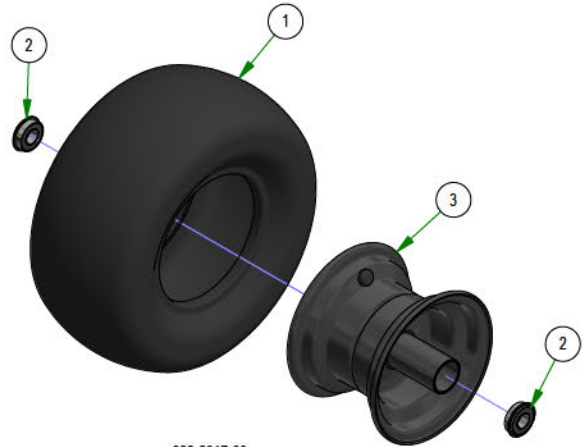

022-2017-00
13x6.5-6 Black Tire and Wheel Assembly