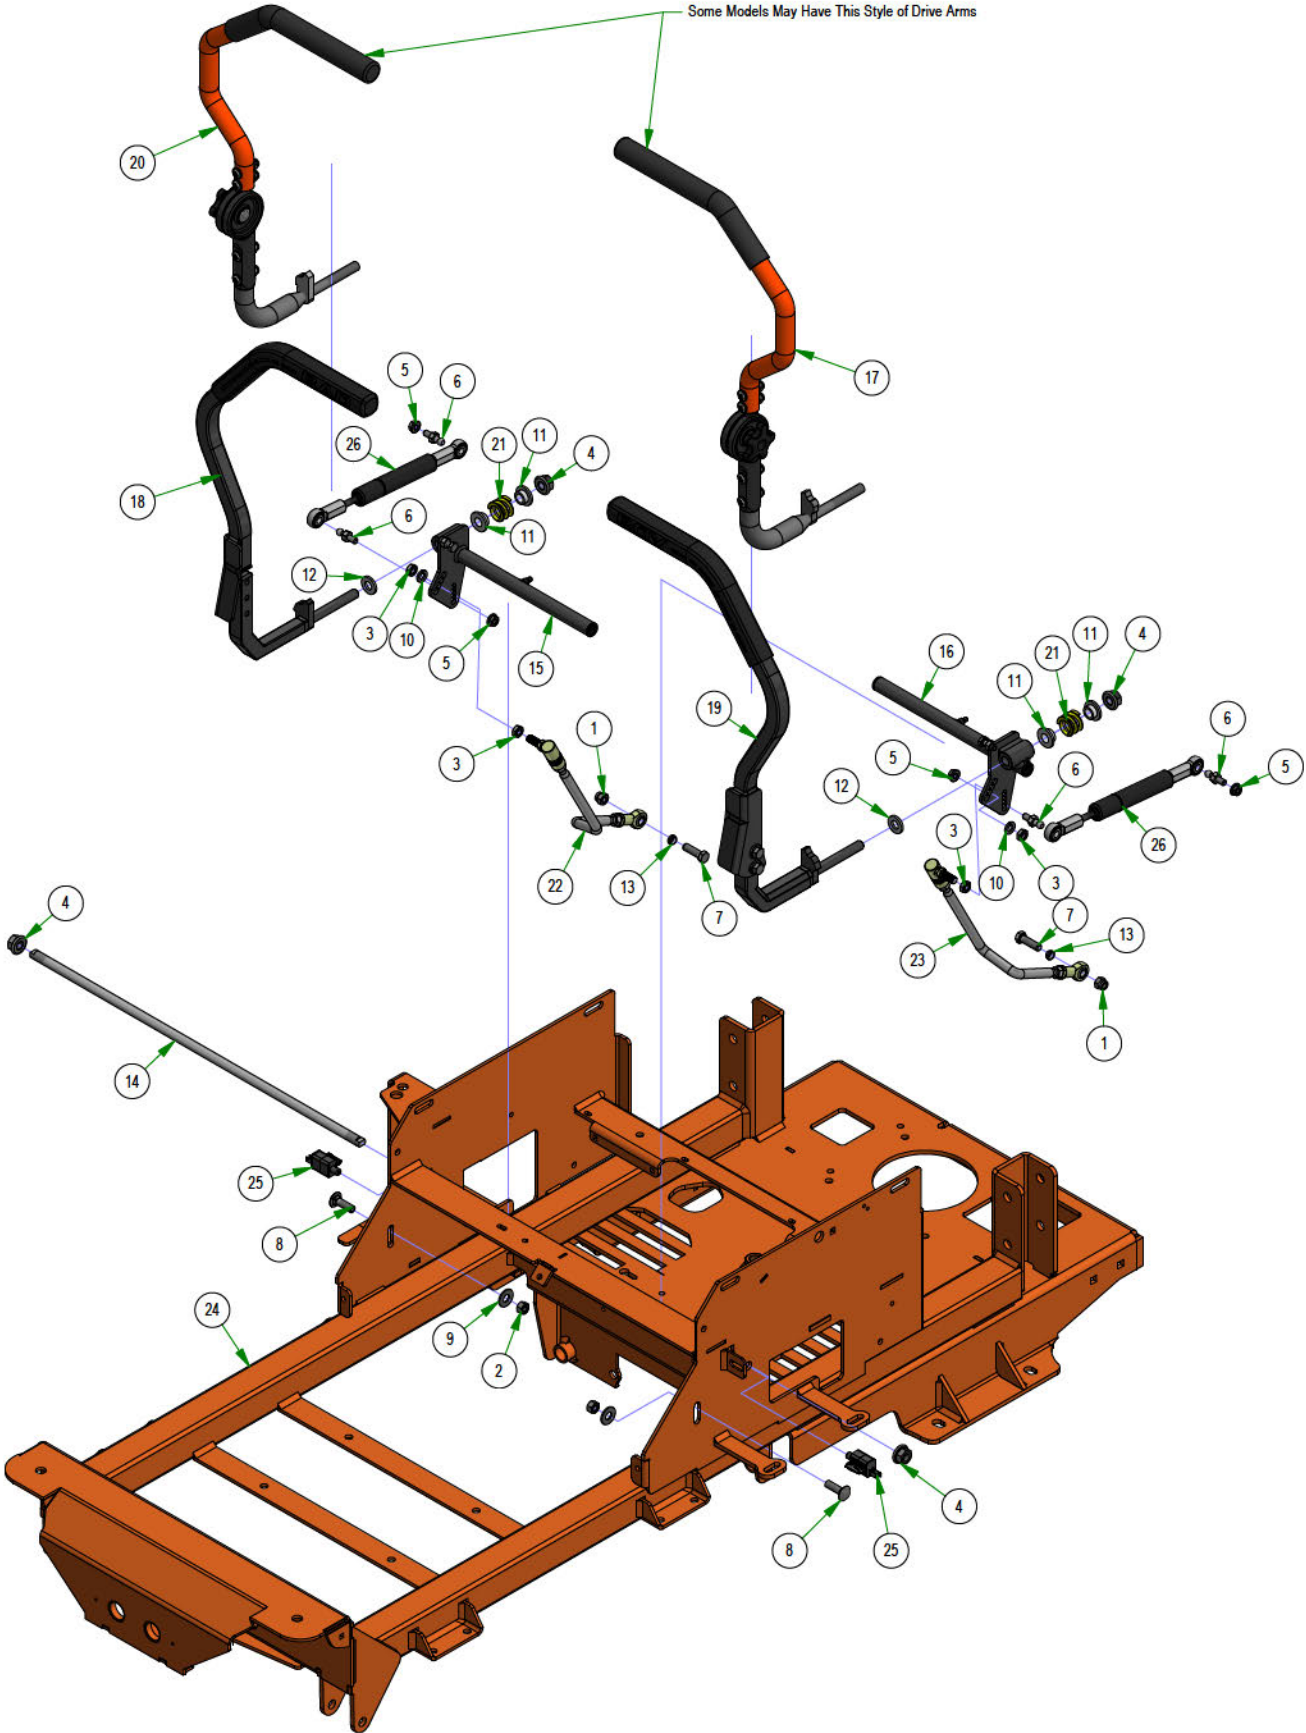

PARTS SECTION: DRIVE ARMS

PARTS SECTION: DRIVE ARMS

Parts List				Parts List			
ITEM	QTY	PART NUMBER	DESCRIPTION	ITEM	QTY	PART NUMBER	DESCRIPTION
1	2	013-5041-00	3/8-16 NYLON INSERT LOCKNUT ZINC	14	1	028-0049-00	2021 Maverick Steering Actuator Rod
2	2	013-6014-00	3/8-16 HEX NUT ZINC	15	1	031-0053-21	2021 Maverick Drive Arm Actuator RH Assembly
3	4	013-6051-00	3/8-24 HEX NUT ZINC YELLOW	16	1	031-0054-21	2021 Maverick Drive Arm Actuator LH Assembly
4	4	013-8050-00	1/2-13 NYLON INSERT FLANGE LOCKNUT ZINC	17	1	031-9000-18	2018 Adjustable Steering Arm - Left
5	4	013-9002-00	5/16-18 HEX SERRATED FLANGE NUT HARD/ZINC	18	1	031-9045-00	Small Mower Square Drive Arm RH Assembly
6	4	018-2050-00	10mm Damper Ball Stud-Steering	19	1	031-9046-00	Small Mower Square Drive Arm LH Assembly
7	2	018-5040-00	3/8-16 X 1-1/4 HEX CAP SCREW (GR.5) ZINC	20	1	031-9050-18	2018 Adjustable Steering Arm - Right
8	2	018-5043-00	3/8-16 X 1-1/4 CARRIAGE BOLT ZINC	21	2	034-8025-00	Drive Lever Spring
9	2	019-5029-00	3/8 FLAT WASHER USS (1" OD) ZINC	22	1	035-5450-00	Push Rod-Right
10	2	019-5037-00	3/8 SPLIT LOCKWASHER ZINC	23	1	035-5451-00	Push Rod-Left
11	4	019-8027-00	.525 ID SHOULDER WASHER NYLON	24	1	070-2503-00	2025 Maverick Frame
12	2	019-8054-00	.505 ID X 1.000 OD X .125 THICK FLAT WASHER NYLON	25	2	077-8075-00	Rail Mount Safety Switch
13	2	025-0036-00	Drive Arm Transaxle Spacer	26	2	087-0001-00	Steering Damper