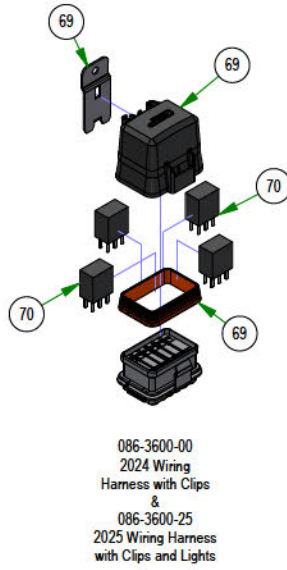

PARTS SECTION: FRAME SUBASSEMBLIES

PARTS SECTION: FRAME SUBASSEMBLIES