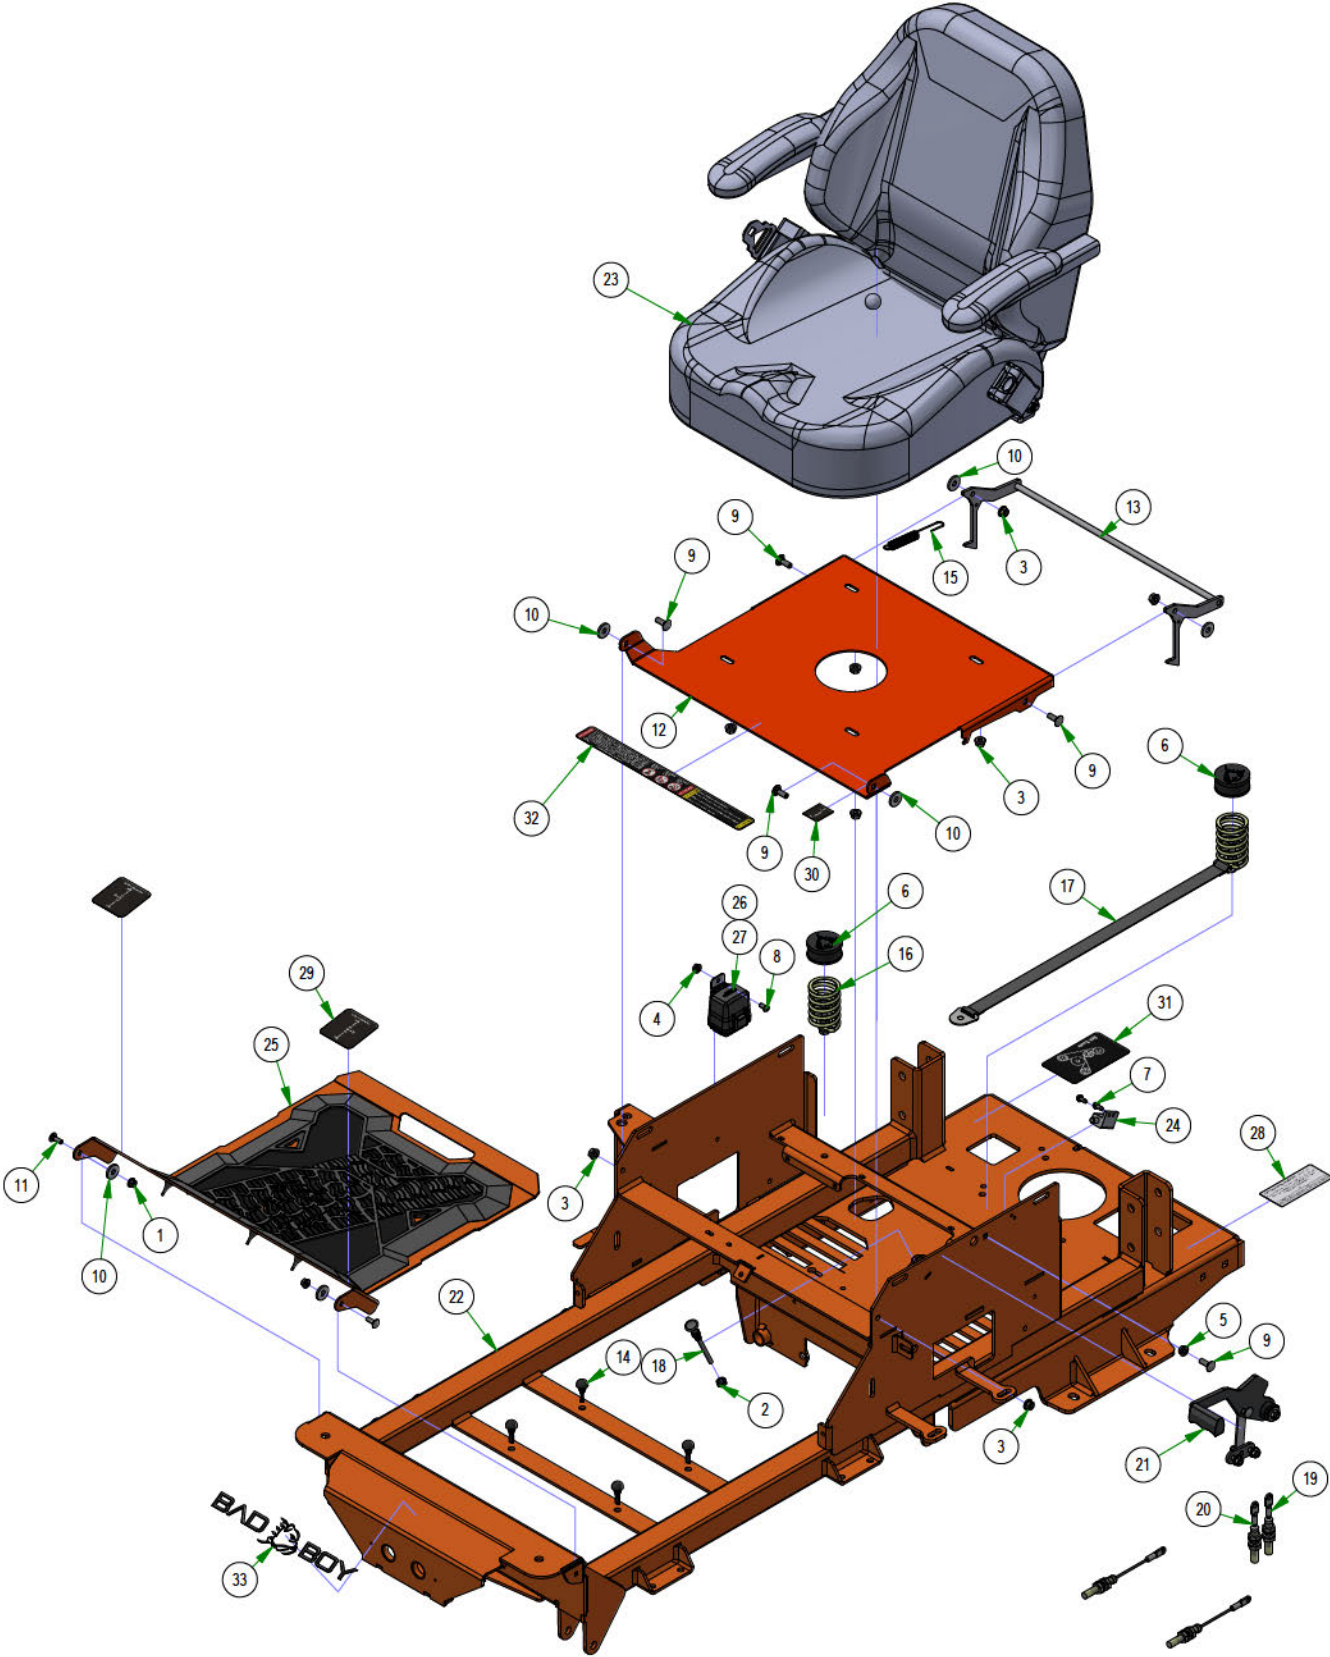

PARTS SECTION: UPPER FRAME

PARTS SECTION: UPPER FRAME

Parts List				Parts List			
ITEM	QTY	PART NUMBER	DESCRIPTION	ITEM	QTY	PART NUMBER	DESCRIPTION
1	2	013-2050-00	1/4-20 NYL INSERT FLANGE LOCKNUT ZINC	18	1	054-8017-00	Choke
2	1	013-6051-00	3/8-24 HEX NUT ZINC YELLOW	19	1	064-3050-21	2021 Load Balanced Brake Cable 1
3	8	013-8049-00	5/16-18 NYLON INSERT FLANGE LOCKNUT ZINC	20	1	064-3051-21	2021 Load Balanced Brake Cable 2
4	1	013-9001-00	1/4-20 HEX SERRATED FLANGE NUT HARD/ZINC	21	1	069-1051-21	2021 Load Balanced Brake Handle Assembly
5	1	013-9002-00	5/16-18 HEX SERRATED FLANGE NUT HARD/ZINC	22	1	070-2503-00	2025 Maverick Frame
6	2	014-8047-00	Spring Cap Cover	23	1	071-2500-00	2024 Maverick Digital Seat
7	2	018-1080-00	12-24 X 1/2 HEX WASHER UNLSOT F TCS ZINC	24	1	077-8073-00	Safety Switch
8	1	018-2012-00	1/4-20 X 1/2 BUTTON SOCKET CAP SCREW 18-8 STAINLESS STEEL	25	1	079-3472-25	2025 ZT/Mav/HD Floorboard Assembly
9	5	018-8066-00	5/16-18 X 7/8 CARRIAGE BOLT ZINC	26	1	086-3600-00	2024 Wiring Harness with Clips
10	6	019-6042-00	.360 ID X .983 OD X .120 THICK FLAT WASHER NYLON	27	1	086-3600-25	2025 Wiring Harness with Clips and Lights
11	2	019-8040-00	1/4-20 X 3/4 CARRIAGE BOLT (GR.5) ZINC	28	1	091-0015-25	2025 EPA Build Date Punch Decal
12	1	026-1016-00	Seat Plate 2016	29	1	091-0021-00	2018 Maverick/2021 ZT Anti-Skid Steering Control Decals
13	1	028-0090-00	Seat Latch Rod Assembly	30	1	091-0339-18	2018 MZ/Magnum/ZT/MAV/Comp Out Brake Decal
14	4	029-4011-00	2023 Floor Board Rubber Bumper	31	1	091-3017-50	Maverick Pump Belt Decal
15	1	034-1025-00	Brake Spring	32	1	091-3150-00	Outlaw Warning Decal
16	1	034-8045-03	Seat Spring Assembly	33	1	091-4063-00	Flying Bulldog Front Bumper Decal
17	1	034-8045-22	2022 Mav/HD seat spring assembly with strap