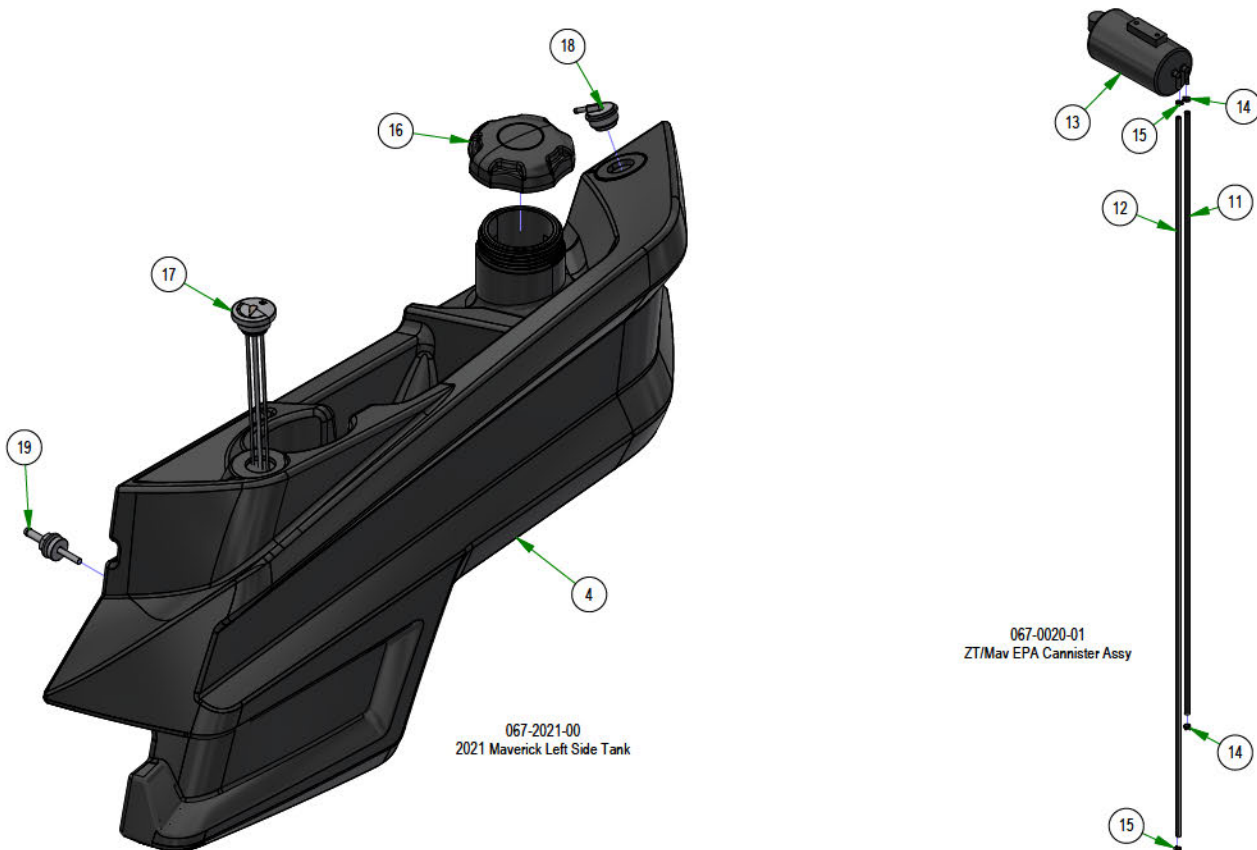

PARTS SECTION: FRAME SUBASSEMBLIES

Parts List				Parts List			
ITEM	QTY	PART NUMBER	DESCRIPTION	ITEM	QTY	PART NUMBER	DESCRIPTION
1	0.333 ft	051-8067-00	1/4 Fuel Line	11	1	051-2020-01	1/4" Vinyl Tubing, 46" Long
2	2	072-8069-00	1/4 Fuel Hose Clamp	12	1	051-2025-02	3/16" Vinyl Tubing, 55" Long
3	0.917 ft	051-8067-00	1/4 Fuel Line	13	1	067-0020-00	Carbon Canister
4	1	067-6057-00	2 Way Fuel Shut-Off Valve	14	2	072-8070-00	MZ Tank Hose Clamp 1/4 Vinyl
5	1	072-8069-00	1/4 Fuel Hose Clamp	15	2	072-8073-00	3/16" Vinyl Hose Clamp
6	1	051-2014-01	33" 1/4 Fuel Line	16	1	066-8083-00	Fuel Cap
7	0.333 ft	051-8067-00	1/4 Fuel Line	17	1	067-4090-00	Fuel Gauge w/Grommet
8	2	072-8069-00	1/4 Fuel Hose Clamp	18	1	067-6070-00	Rollover Valve W/Grommet
9	1	067-6057-00	2 Way Fuel Shut-Off Valve	19	1	067-9903-00	Fuel Pick-up for 067-2021-00
10	1	072-8069-00	1/4 Fuel Hose Clamp