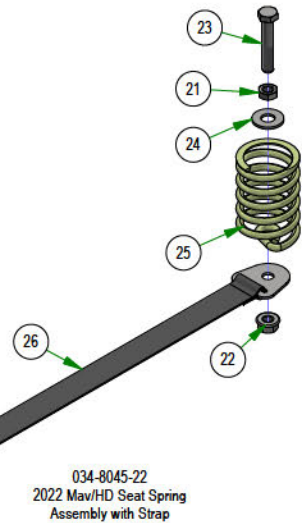

PARTS SECTION: FRAME SUBASSEMBLIES

PARTS SECTION: FRAME SUBASSEMBLIES