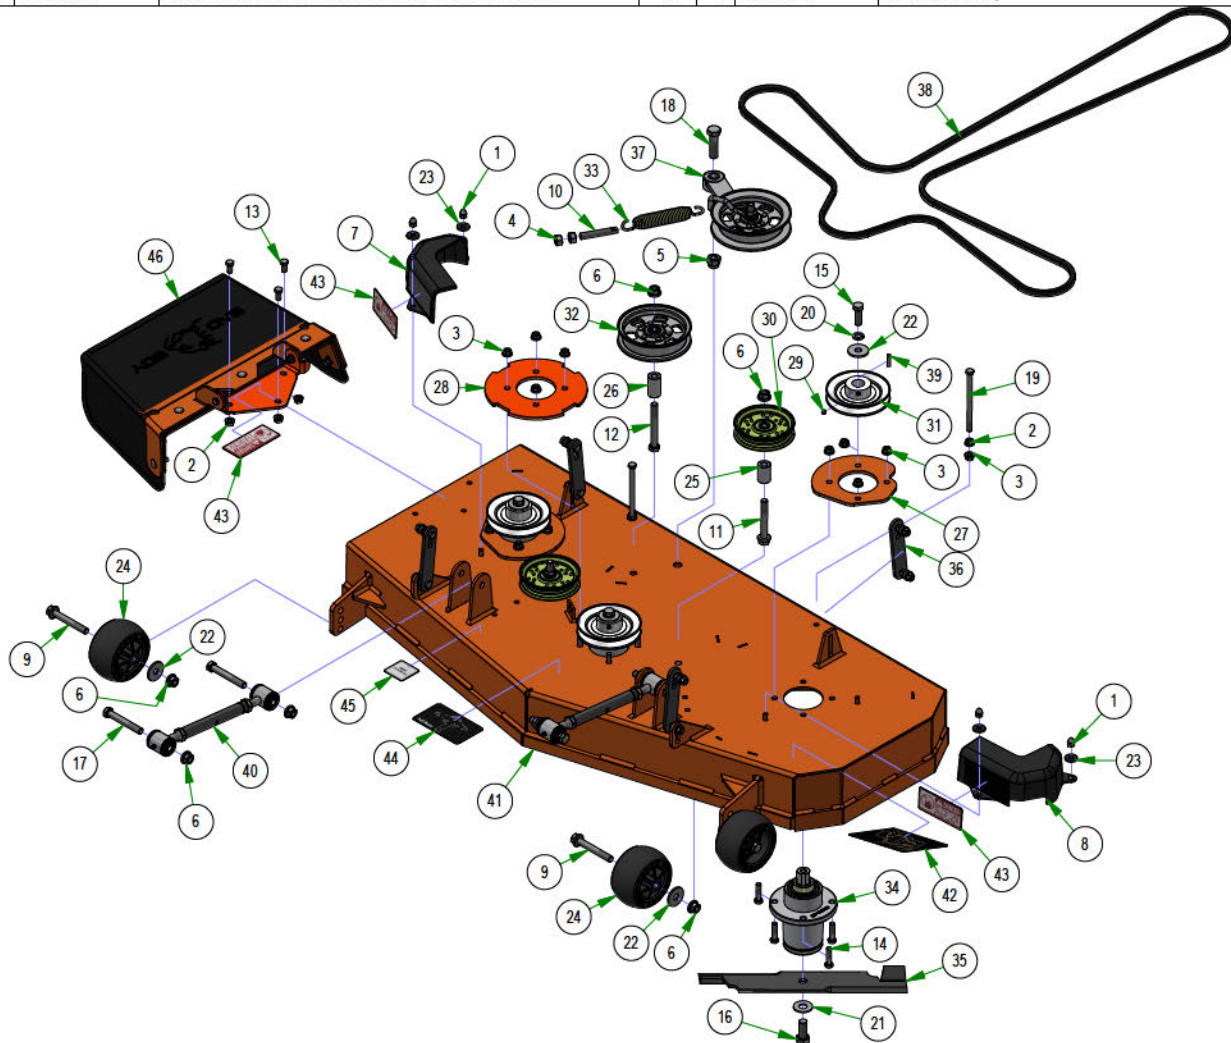

Parts List				Parts List			
ITEM	QTY	PART NUMBER	DESCRIPTION	ITEM	QTY	PART NUMBER	DESCRIPTION
1	4	013-0004-00	5/16-18 ACORN NUT HIGH-CROWN ZC	24	4	022-1000-00	Deck Wheel
2	5	013-5201-00	3/8-16 HEX SERRATED FLANGE NUT HARD/ZINC	25	2	025-5338-00	.502 ID X .750 OD X 1.500 Long Spacer
3	14	013-5202-00	3/8-16 NYLON INSERT FLANGE LOCKNUT (GR.F) ZINC	26	1	025-5339-00	1 3/4" Pulley Spacer
4	2	013-7018-00	1/2-13 HEX NUT ZINC	27	2	026-0024-00	42&48 Deck Spindle Support Plate
5	1	013-7021-00	5/8-11 NYLON INSERT LOCKNUT ZINC	28	1	026-0025-00	Deck Spindle Support Plate
6	11	013-8050-00	1/2-13 NYLON INSERT FLANGE LOCKNUT ZINC	29	3	030-0050-00	5/16-24 X 1/4 SOCKET SET SCREW (CUP PT) PLAIN
7	1	014-4025-00	Pulley Cover Chute Side	30	2	033-6001-00	4 3/4 Idler Pulley - ABFI-76
8	1	014-4026-00	Pulley Cover Non-Chute Side	31	3	033-6003-00	5" Spindle Deck Pulley
9	4	018-0010-00	1/2-13 X 90MM HEX FLANGE BOLT W/SHOULDER (GR.8) ZINC	32	1	033-7201-25	5-3/4 Idler Pulley
10	1	018-2004-50	All Thread	33	1	034-2020-00	Deck Idler Spring
11	2	018-2018-00	1/2-13 X 3-1/2 HEX FLANGE BOLT (GR.8) ZINC	34	3	037-6015-50	Spindle Assembly
12	1	018-5019-00	1/2-13 X 4 HEX CAP SCREW (GR.8) ZINC YELLOW	35	3	038-5350-00	48" ZT/Mav/Compact Outlaw Blade with Fusion
13	3	018-5250-00	3/8-16 X 3/4 HEX CAP SCREW (GR.5) ZINC	36	4	039-2127-17	Deck Hanger Assembly
14	12	018-6012-00	3/8-16 X 1-1/2 HEX CAP SCREW (GR.5) ZINC	37	1	039-6945-26	Maverick HD & Down Deck Idler Assembly
15	3	018-6019-00	1/2-20 X 1-1/2 HEX CAP SCREW (GR.5) ZINC	38	1	041-1470-00	B147 Deck Belt
16	3	018-6020-00	5/8-18 X 1-1/2 HEX CAP SCREW (GR.8) ZINC YELLOW	39	3	042-6030-00	1/4 X 1 SQ MACHINERY KEY 1018 STL PLN
17	4	018-6054-00	1/2-13 X 3-1/2 HEX CAP SCREW (GR.5) ZINC	40	2	048-6000-00	2018 Maverick Turnbuckle (Top Link)
18	1	018-6058-00	5/8-11 X 2-1/4 HEX CAP SCREW (GR.5) ZINC	41	1	060-2512-00	2025 48" x 5" Deck
19	2	018-7060-00	3/8-16 X 5-1/2 HEX CAP SCREW (GR.5) ZINC	42	1	091-0532-00	48" Grip Deck Decal
20	3	019-5007-00	1/2 SPLIT LOCKWASHER (GR.8) ZINC/YELLOW	43	3	091-3012-00	Danger Decal-Spindle/Discharge
21	3	019-5038-00	5/8 USS FLAT WASHER (1-3/4" OD) GR.8 ZINC YELLOW	44	1	091-3309-00	Deck Belt Route Decal
22	7	019-6020-00	1/2 BELLEVILLE WASHER (1-5/8 OD X .140 THK) ZINC	45	1	091-8001-00	Deck Impact Patent Decal 9591803
23	4	019-6050-00	.360 ID X .983 OD X .120 THICK FLAT WASHER NYLON BLACK	46	1	210-6005-48	ZT Chute Assembly