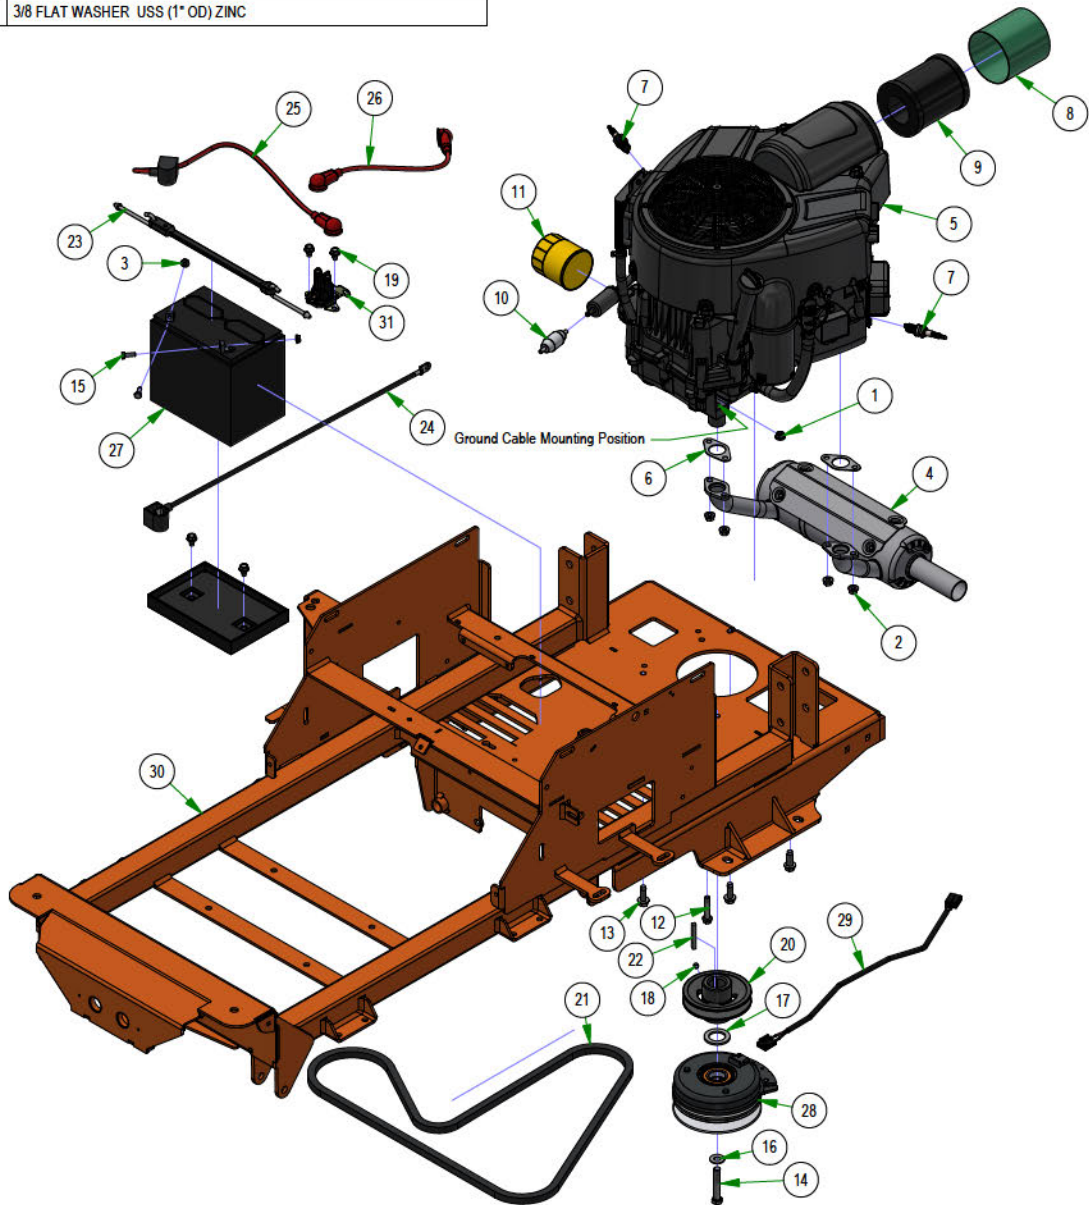

Parts List				Parts List			
ITEM	QTY	PART NUMBER	DESCRIPTION	ITEM	QTY	PART NUMBER	DESCRIPTION
1	1	013-0101-00	5/16-18 Gr5 Distorted-Thread Flange Locknut	17	1	019-6029-00	1.140 ID X 1.750 OD X .132 THICK FLAT WASHER PLAIN
2	4	013-8250-00	Muffler Nut for 015-0511-00 Briggs	18	1	030-0050-00	5/16-24 X 1/4 SOCKET SET SCREW (CUP PT) PLAIN
3	2	013-9001-00	1/4-20 HEX SERRATED FLANGE NUT HARD/ZINC	19	4	030-7044-00	5/16-18 X 1/2 HWH UNSLOT (F) tcs zinc
4	1	015-0057-00	2017 Compact Outlaw Exhaust 810 Vanguard	20	1	033-5035-00	4 3/4 Motor Pulley
5	1	015-0511-00	Vanguard 27hp CXI with Out Oil Filter Maverick	21	1	041-7400-00	75.8" Pump Belt
6	2	015-0077-01	Exhaust Gasket	22	1	042-5020-00	1/4 X 2 SQ MACHINERY KEY 1018 STL PLAIN
7	2	015-8000-00	Spark Plug	23	1	043-8930-98	2023 Battery Hold Down Assembly
8	1	063-1000-00	pre-Cleaner for Vanguard CXI Engine	24	1	064-0030-00	24 inch Black Cable - MZ/ZT
9	1	063-1005-00	Air Filter for Vanguard CXI Engine	25	1	064-5300-00	24" Red Battery Cable
10	1	063-6000-00	Universal Inline Fuel Filter	26	1	064-5301-00	12" Red Battery Cable
11	1	063-8018-00	Oil Filter	27	1	068-8049-00	SP-35 Battery
12	1	018-0114-00	5/16-18x1-3/4 Gr5 Hex Flange Screw Zinc Clear	28	1	070-0059-00	120 Ft Lb. Clutch - 1 1/8" Shaft
13	3	018-1075-00	3/8-16 X 1-1/8 HEX WASHER UNSLOT SERRATED (TRI-LOB) TRS ZINC YELLOW	29	1	070-2000-00	Clutch Pigtail
14	1	018-5300-21	7/16-20 X 2.5" HEX Bolt GR.8 W/Patch	30	1	070-2503-00	2025 Maverick Frame
15	2	018-8052-00	1/4-20 X 3/4 HEX CAP SCREW (GR.5) ZINC	31	1	108-0001-00	Solenoid
16	1	019-5029-00	3/8 FLAT WASHER USS (1" OD) ZINC