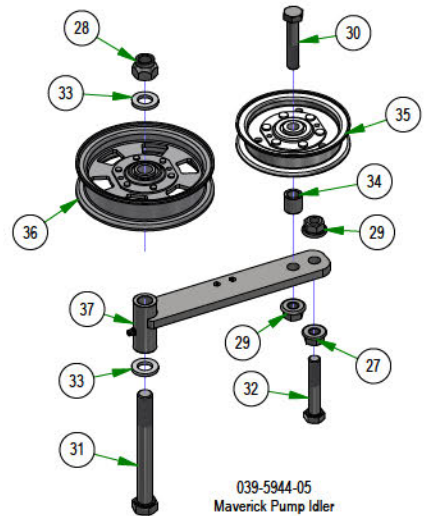

PARTS SECTION: DRIVE ARMS

Parts List				Parts List			
ITEM	QTY	PART NUMBER	DESCRIPTION	ITEM	QTY	PART NUMBER	DESCRIPTION
1	2	013-5041-00	3/8-16 NYLON INSERT LOCKNUT ZINC	14	1	028-0049-00	2021 Maverick Steering Actuator Rod
2	2	013-6014-00	3/8-16 HEX NUT ZINC	15	1	031-0053-21	2021 Maverick Drive Arm Actuator RH Assembly
3	4	013-6051-00	3/8-24 HEX NUT ZINC YELLOW	16	1	031-0054-21	2021 Maverick Drive Arm Actuator LH Assembly
4	4	013-8050-00	1/2-13 NYLON INSERT FLANGE LOCKNUT ZINC	17	1	031-9000-18	2018 Adjustable Steering Arm - Left
5	4	013-9002-00	5/16-18 HEX SERRATED FLANGE NUT HARD/ZINC	18	1	031-9045-00	Small Mower Square Drive Arm RH Assembly
6	4	018-2050-00	10mm Damper Ball Stud-Steering	19	1	031-9046-00	Small Mower Square Drive Arm LH Assembly
7	2	018-5040-00	3/8-16 X 1-1/4 HEX CAP SCREW (GR.5) ZINC	20	1	031-9050-18	2018 Adjustable Steering Arm - Right
8	2	018-5043-00	3/8-16 X 1-1/4 CARRIAGE BOLT ZINC	21	2	034-8025-00	Drive Lever Spring
9	2	019-5029-00	3/8 FLAT WASHER USS (1" OD) ZINC	22	1	035-5450-00	Push Rod-Right
10	2	019-5037-00	3/8 SPLIT LOCKWASHER ZINC	23	1	035-5451-00	Push Rod-Left
11	4	019-8027-00	.525 ID SHOULDER WASHER NYLON	24	1	070-2503-00	2025 Maverick Frame
12	2	019-8054-00	.505 ID X 1.000 OD X .125 THICK FLAT WASHER NYLON	25	2	077-8075-00	Rail Mount Safety Switch
13	2	025-0036-00	Drive Arm Transaxle Spacer	26	2	087-0001-00	Steering Damper

PARTS SECTION: FRAME SUBASSEMBLIES