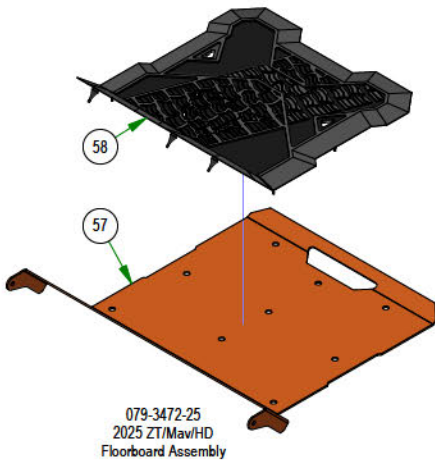

PARTS SECTION: DRIVE ARMS

Parts List				Parts List			
ITEM	QTY	PART NUMBER	DESCRIPTION	ITEM	QTY	PART NUMBER	DESCRIPTION
1	2	013-5041-00	3/8-16 NYLON INSERT LOCKNUT ZINC	14	1	028-0049-00	2021 Maverick Steering Actuator Rod
2	2	013-6014-00	3/8-16 HEX NUT ZINC	15	1	031-0053-21	2021 Maverick Drive Arm Actuator RH Assembly
3	4	013-6051-00	3/8-24 HEX NUT ZINC YELLOW	16	1	031-0054-21	2021 Maverick Drive Arm Actuator LH Assembly
4	4	013-8050-00	1/2-13 NYLON INSERT FLANGE LOCKNUT ZINC	17	1	031-9000-18	2018 Adjustable Steering Arm - Left
5	4	013-9002-00	5/16-18 HEX SERRATED FLANGE NUT HARD/ZINC	18	1	031-9045-00	Small Mower Square Drive Arm RH Assembly
6	4	018-2050-00	10mm Damper Ball Stud-Steering	19	1	031-9046-00	Small Mower Square Drive Arm LH Assembly
7	2	018-5040-00	3/8-16 X 1-1/4 HEX CAP SCREW (GR.5) ZINC	20	1	031-9050-18	2018 Adjustable Steering Arm - Right
8	2	018-5043-00	3/8-16 X 1-1/4 CARRIAGE BOLT ZINC	21	2	034-8025-00	Drive Lever Spring
9	2	019-5029-00	3/8 FLAT WASHER USS (1" OD) ZINC	22	1	035-5450-00	Push Rod-Right
10	2	019-5037-00	3/8 SPLIT LOCKWASHER ZINC	23	1	035-5451-00	Push Rod-Left
11	4	019-8027-00	.525 ID SHOULDER WASHER NYLON	24	1	070-2503-00	2025 Maverick Frame
12	2	019-8054-00	.505 ID X 1.000 OD X .125 THICK FLAT WASHER NYLON	25	2	077-8075-00	Rail Mount Safety Switch
13	2	025-0036-00	Drive Arm Transaxle Spacer	26	2	087-0001-00	Steering Damper

PARTS SECTION: FRAME SUBASSEMBLIES