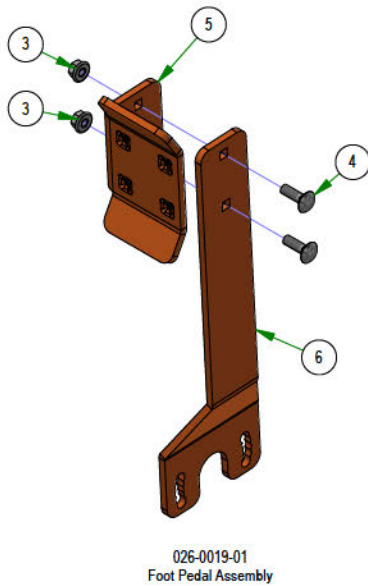

PARTS SECTION: FRAME SUBASSEMBLIES

PARTS SECTION: FRAME SUBASSEMBLIES