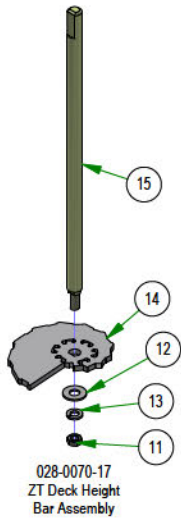

PARTS SECTION: DRIVE ARMS

Parts List				Parts List			
ITEM	QTY	PART NUMBER	DESCRIPTION	ITEM	QTY	PART NUMBER	DESCRIPTION
1	2	013-5041-00	3/8-16 NYLON INSERT LOCKNUT ZINC	14	1	028-0049-00	2021 Maverick Steering Actuator Rod
2	2	013-6014-00	3/8-16 HEX NUT ZINC	15	1	031-0053-21	2021 Maverick Drive Arm Actuator RH Assembly
3	4	013-6051-00	3/8-24 HEX NUT ZINC YELLOW	16	1	031-0054-21	2021 Maverick Drive Arm Actuator LH Assembly
4	4	013-8050-00	1/2-13 NYLON INSERT FLANGE LOCKNUT ZINC	17	1	031-9000-18	2018 Adjustable Steering Arm - Left
5	4	013-9002-00	5/16-18 HEX SERRATED FLANGE NUT HARD/ZINC	18	1	031-9045-00	Small Mower Square Drive Arm RH Assembly
6	4	018-2050-00	10mm Damper Ball Stud-Steering	19	1	031-9046-00	Small Mower Square Drive Arm LH Assembly
7	2	018-5040-00	3/8-16 X 1-1/4 HEX CAP SCREW (GR.5) ZINC	20	1	031-9050-18	2018 Adjustable Steering Arm - Right
8	2	018-5043-00	3/8-16 X 1-1/4 CARRIAGE BOLT ZINC	21	2	034-8025-00	Drive Lever Spring
9	2	019-5029-00	3/8 FLAT WASHER USS (1" OD) ZINC	22	1	035-5450-00	Push Rod-Right
10	2	019-5037-00	3/8 SPLIT LOCKWASHER ZINC	23	1	035-5451-00	Push Rod-Left
11	4	019-8027-00	.525 ID SHOULDER WASHER NYLON	24	1	070-2503-00	2025 Maverick Frame
12	2	019-8054-00	.505 ID X 1.000 OD X .125 THICK FLAT WASHER NYLON	25	2	077-8075-00	Rail Mount Safety Switch
13	2	025-0036-00	Drive Arm Transaxle Spacer	26	2	087-0001-00	Steering Damper

PARTS SECTION: FRAME SUBASSEMBLIES