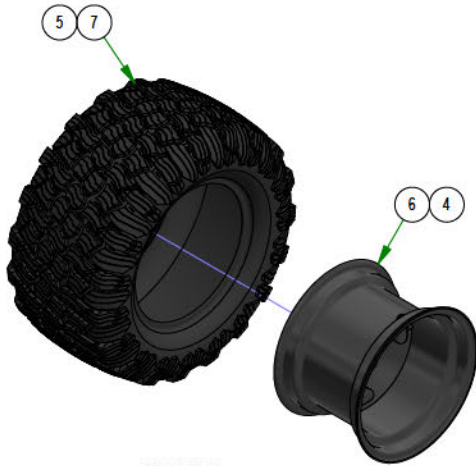

PARTS SECTION: WHEEL SUBASSEMBLIES

Parts List				Parts List			
ITEM	QTY	PART NUMBER	DESCRIPTION	ITEM	QTY	PART NUMBER	DESCRIPTION
1	2	022-5347-00	13 x 6.50 - 6 Tire	11	5	050-2012-00	Transaxle Wheel Studs/ Drum Brake Studs
2	4	022-7009-00	Ball Bearing w/Retainer, 99502H-NR, .625 Bore x 1.375 OD x .4375 Width	12	1	050-8010-00	2021 ZT/Maverick Transaxle Seat Kit (ZT-2800)
3	2	022-7007-00	Front Tire Rim	13	1	063-1050-00	ZT Hydraulic Filter
4	2	022-3011-00	12x7" Black Wheel	14	1	034-9080-00	Transaxle Spring
5	2	022-4035-00	23x9-12 Reaper Turf Tire Only	15	1	050-2070-00	2021 ZT/Maverick Transaxle Fan/Pulley Kit
6	2	022-4070-00	12x8.5 Black Wheel	16	1	050-2077-00	5 Bolt Hub Kit
7	2	022-4195-00	Tire, 23/11x12 Reaper Turf	17	5	050-2012-00	Transaxle Wheel Studs/ Drum Brake Studs
8	1	034-9080-00	Transaxle Spring	18	1	050-8010-00	2021 ZT/Maverick Transaxle Seat Kit (ZT-2800)
9	1	050-2070-00	2021 ZT/Maverick Transaxle Fan/Pulley Kit	19	1	063-1050-00	ZT Hydraulic Filter
10	1	050-2077-00	5 Bolt Hub Kit				

022-4040-00
23x9-12 Reaper Turf Tire & Wheel Assembly
&
022-4200-00
23x11-12 Reaper Turf Assembly