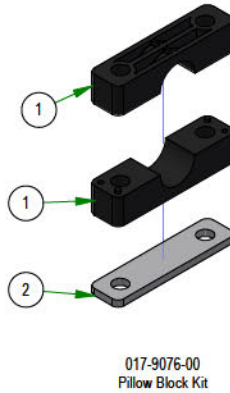

PARTS SECTION: DRIVE ARMS

Parts List				Parts List			
ITEM	QTY	PART NUMBER	DESCRIPTION	ITEM	QTY	PART NUMBER	DESCRIPTION
1	2	013-5041-00	3/8-16 NYLON INSERT LOCKNUT ZINC	14	1	028-0049-00	2021 Maverick Steering Actuator Rod
2	2	013-6014-00	3/8-16 HEX NUT ZINC	15	1	031-0053-21	2021 Maverick Drive Arm Actuator RH Assembly
3	4	013-6051-00	3/8-24 HEX NUT ZINC YELLOW	16	1	031-0054-21	2021 Maverick Drive Arm Actuator LH Assembly
4	4	013-8050-00	1/2-13 NYLON INSERT FLANGE LOCKNUT ZINC	17	1	031-9000-18	2018 Adjustable Steering Arm - Left
5	4	013-9002-00	5/16-18 HEX SERRATED FLANGE NUT HARD/ZINC	18	1	031-9045-00	Small Mower Square Drive Arm RH Assembly
6	4	018-2050-00	10mm Damper Ball Stud-Steering	19	1	031-9046-00	Small Mower Square Drive Arm LH Assembly
7	2	018-5040-00	3/8-16 X 1-1/4 HEX CAP SCREW (GR.5) ZINC	20	1	031-9050-18	2018 Adjustable Steering Arm - Right
8	2	018-5043-00	3/8-16 X 1-1/4 CARRIAGE BOLT ZINC	21	2	034-8025-00	Drive Lever Spring
9	2	019-5029-00	3/8 FLAT WASHER USS (1" OD) ZINC	22	1	035-5450-00	Push Rod-Right
10	2	019-5037-00	3/8 SPLIT LOCKWASHER ZINC	23	1	035-5451-00	Push Rod-Left
11	4	019-8027-00	.525 ID SHOULDER WASHER NYLON	24	1	070-2503-00	2025 Maverick Frame
12	2	019-8054-00	.505 ID X 1.000 OD X .125 THICK FLAT WASHER NYLON	25	2	077-8075-00	Rail Mount Safety Switch
13	2	025-0036-00	Drive Arm Transaxle Spacer	26	2	087-0001-00	Steering Damper

PARTS SECTION: FRAME SUBASSEMBLIES