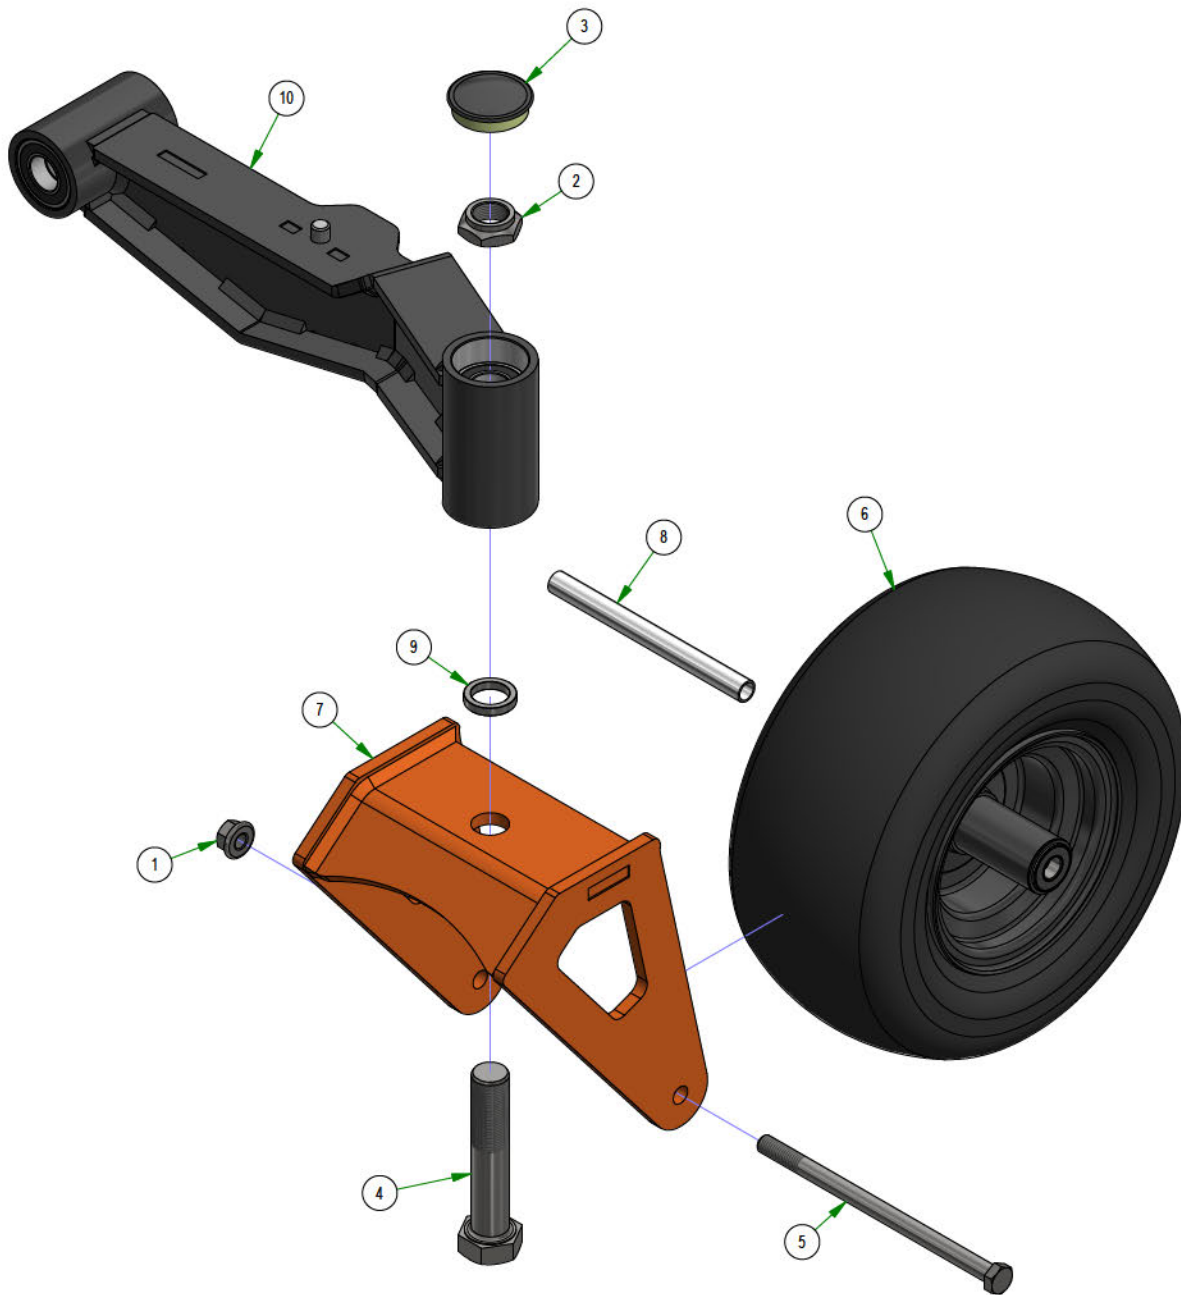

PARTS SECTION: FRONT FORK

Parts List				Parts List			
ITEM	QTY	PART NUMBER	DESCRIPTION	ITEM	QTY	PART NUMBER	DESCRIPTION
1	1	013-8050-00	1/2-13 NYLON INSERT FLANGE LOCKNUT ZINC	6	1	022-2017-00	13x6.5-6 Black Tire and Wheel Assembly
2	1	013-9004-00	1"-14 NYLON INSERT JAM LOCKNUT ZINC	7	1	023-1010-00	2019 Stand-on Front Fork Weldment
3	1	014-2025-00	2017 Bearing Cover	8	1	025-5202-00	Front Wheel Spanner
4	1	018-0005-00	1"-14 X 5 HEX CAP SCREW (GR.8) ZINC YELLOW	9	1	058-1000-00	1.02 ID X 1.38 OD X .250 THK SPACER ZINC
5	1	018-0040-00	1/2-13 X 8-1/2 HEX CAP SCREW (GR.5) ZINC	10	1	250-2801-21	2021 Maverick LH Front Suspension Arm Assy (48", 54" & 60")