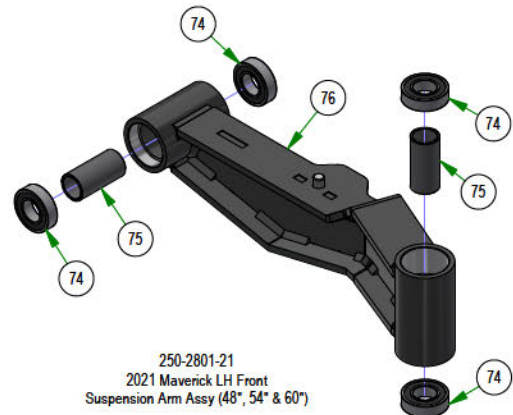

PARTS SECTION: DRIVE ARMS

Parts List				Parts List			
ITEM	QTY	PART NUMBER	DESCRIPTION	ITEM	QTY	PART NUMBER	DESCRIPTION
1	2	013-5041-00	3/8-16 NYLON INSERT LOCKNUT ZINC	14	1	028-0049-00	2021 Maverick Steering Actuator Rod
2	2	013-6014-00	3/8-16 HEX NUT ZINC	15	1	031-0053-21	2021 Maverick Drive Arm Actuator RH Assembly
3	4	013-6051-00	3/8-24 HEX NUT ZINC YELLOW	16	1	031-0054-21	2021 Maverick Drive Arm Actuator LH Assembly
4	4	013-8050-00	1/2-13 NYLON INSERT FLANGE LOCKNUT ZINC	17	1	031-9000-18	2018 Adjustable Steering Arm - Left
5	4	013-9002-00	5/16-18 HEX SERRATED FLANGE NUT HARD/ZINC	18	1	031-9045-00	Small Mower Square Drive Arm RH Assembly
6	4	018-2050-00	10mm Damper Ball Stud-Steering	19	1	031-9046-00	Small Mower Square Drive Arm LH Assembly
7	2	018-5040-00	3/8-16 X 1-1/4 HEX CAP SCREW (GR.5) ZINC	20	1	031-9050-18	2018 Adjustable Steering Arm - Right
8	2	018-5043-00	3/8-16 X 1-1/4 CARRIAGE BOLT ZINC	21	2	034-8025-00	Drive Lever Spring
9	2	019-5029-00	3/8 FLAT WASHER USS (1" OD) ZINC	22	1	035-5450-00	Push Rod-Right
10	2	019-5037-00	3/8 SPLIT LOCKWASHER ZINC	23	1	035-5451-00	Push Rod-Left
11	4	019-8027-00	.525 ID SHOULDER WASHER NYLON	24	1	070-2503-00	2025 Maverick Frame
12	2	019-8054-00	.505 ID X 1.000 OD X .125 THICK FLAT WASHER NYLON	25	2	077-8075-00	Rail Mount Safety Switch
13	2	025-0036-00	Drive Arm Transaxle Spacer	26	2	087-0001-00	Steering Damper

PARTS SECTION: FRAME SUBASSEMBLIES