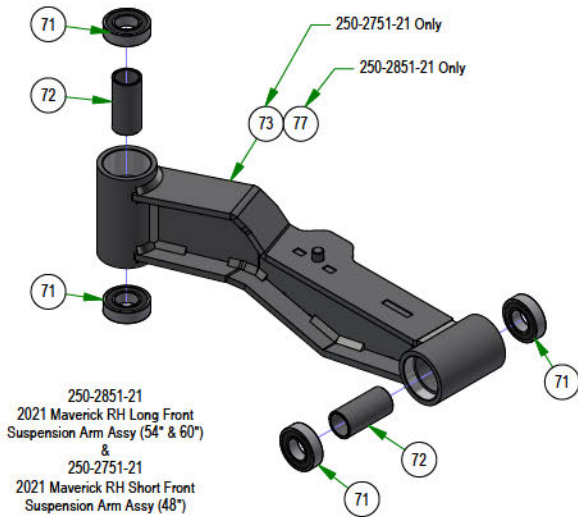

PARTS SECTION: DRIVE ARMS

Parts List				Parts List			
ITEM	QTY	PART NUMBER	DESCRIPTION	ITEM	QTY	PART NUMBER	DESCRIPTION
1	2	013-5041-00	3/8-16 NYLON INSERT LOCKNUT ZINC	14	1	028-0049-00	2021 Maverick Steering Actuator Rod
2	2	013-6014-00	3/8-16 HEX NUT ZINC	15	1	031-0053-21	2021 Maverick Drive Arm Actuator RH Assembly
3	4	013-6051-00	3/8-24 HEX NUT ZINC YELLOW	16	1	031-0054-21	2021 Maverick Drive Arm Actuator LH Assembly
4	4	013-8050-00	1/2-13 NYLON INSERT FLANGE LOCKNUT ZINC	17	1	031-9000-18	2018 Adjustable Steering Arm - Left
5	4	013-9002-00	5/16-18 HEX SERRATED FLANGE NUT HARD/ZINC	18	1	031-9045-00	Small Mower Square Drive Arm RH Assembly
6	4	018-2050-00	10mm Damper Ball Stud-Steering	19	1	031-9046-00	Small Mower Square Drive Arm LH Assembly
7	2	018-5040-00	3/8-16 X 1-1/4 HEX CAP SCREW (GR.5) ZINC	20	1	031-9050-18	2018 Adjustable Steering Arm - Right
8	2	018-5043-00	3/8-16 X 1-1/4 CARRIAGE BOLT ZINC	21	2	034-8025-00	Drive Lever Spring
9	2	019-5029-00	3/8 FLAT WASHER USS (1" OD) ZINC	22	1	035-5450-00	Push Rod-Right
10	2	019-5037-00	3/8 SPLIT LOCKWASHER ZINC	23	1	035-5451-00	Push Rod-Left
11	4	019-8027-00	.525 ID SHOULDER WASHER NYLON	24	1	070-2503-00	2025 Maverick Frame
12	2	019-8054-00	.505 ID X 1.000 OD X .125 THICK FLAT WASHER NYLON	25	2	077-8075-00	Rail Mount Safety Switch
13	2	025-0036-00	Drive Arm Transaxle Spacer	26	2	087-0001-00	Steering Damper

PARTS SECTION: FRAME SUBASSEMBLIES