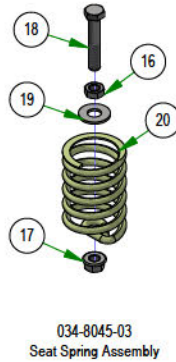

PARTS SECTION: FRAME SUBASSEMBLIES

PARTS SECTION: FRAME SUBASSEMBLIES