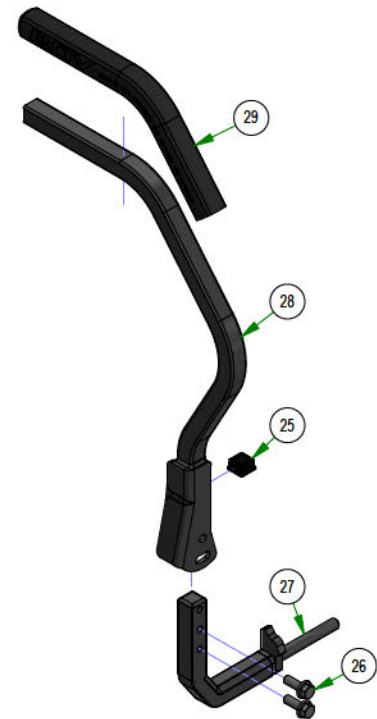

031-9046-00
Small Mower Square Drive
Arm LH Assembly