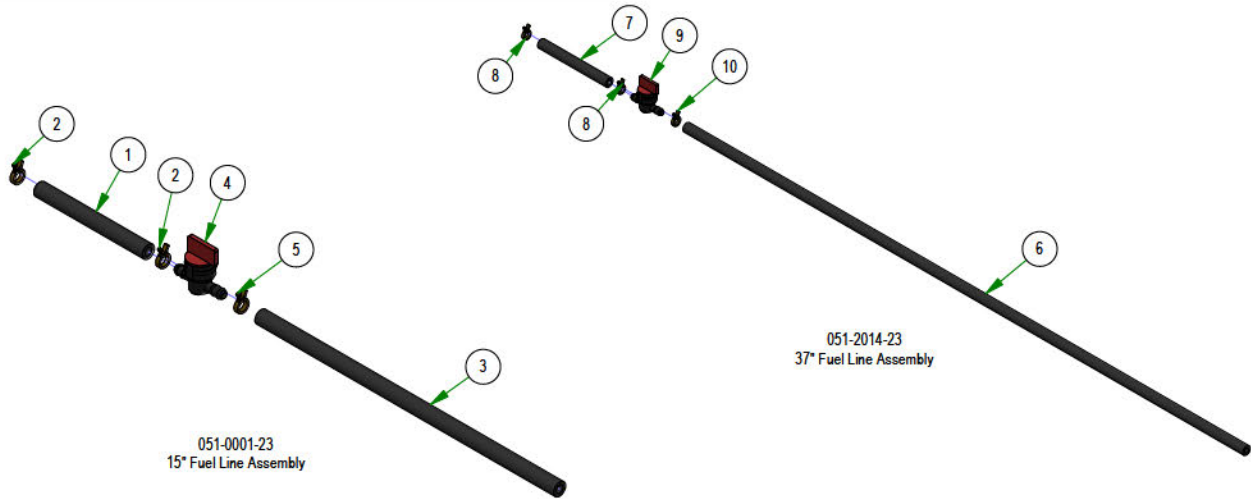

PARTS SECTION: FRAME SUBASSEMBLIES

Parts List				Parts List			
ITEM	QTY	PART NUMBER	DESCRIPTION	ITEM	QTY	PART NUMBER	DESCRIPTION
1	0.333 ft	051-8067-00	1/4 Fuel Line	11	1	051-2020-01	1/4" Vinyl Tubing, 46" Long
2	2	072-8069-00	1/4 Fuel Hose Clamp	12	1	051-2025-02	3/16" Vinyl Tubing, 55" Long
3	0.917 ft	051-8067-00	1/4 Fuel Line	13	1	067-0020-00	Carbon Canister
4	1	067-6057-00	2 Way Fuel Shut-Off Valve	14	2	072-8070-00	MZ Tank Hose Clamp 1/4 Vinyl
5	1	072-8069-00	1/4 Fuel Hose Clamp	15	2	072-8073-00	3/16" Vinyl Hose Clamp
6	1	051-2014-01	33" 1/4 Fuel Line	16	1	066-8083-00	Fuel Cap
7	0.333 ft	051-8067-00	1/4 Fuel Line	17	1	067-4090-00	Fuel Gauge w/Grommet
8	2	072-8069-00	1/4 Fuel Hose Clamp	18	1	067-6070-00	Rollover Valve W/Grommet
9	1	067-6057-00	2 Way Fuel Shut-Off Valve	19	1	067-9903-00	Fuel Pick-up for 067-2021-00
10	1	072-8069-00	1/4 Fuel Hose Clamp