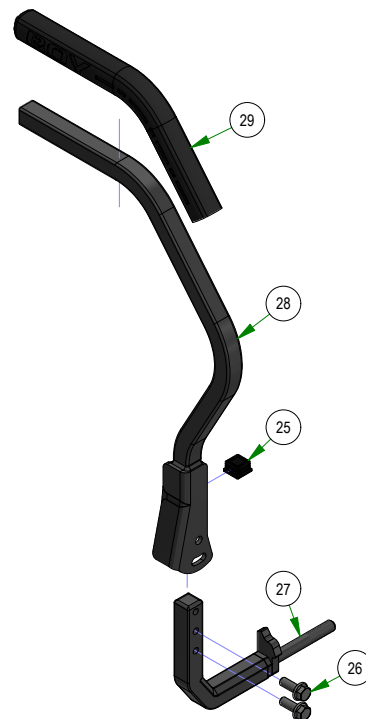

031-9046-00
Small Mower Square Drive
Arm LH Assembly