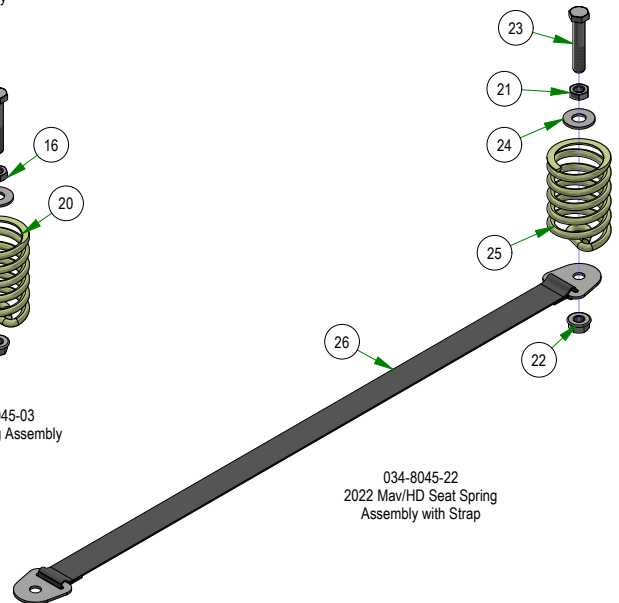

034-8045-22
2022 Mav/HD Seat Spring
Assembly with Strap