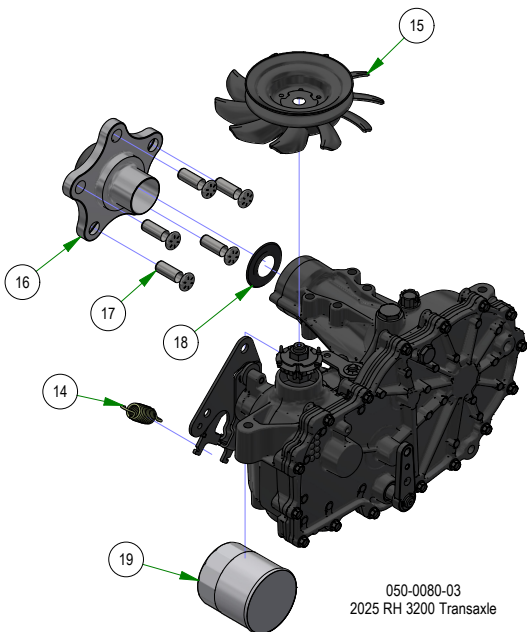

050-0080-03
2025 RH 3200 Transaxle