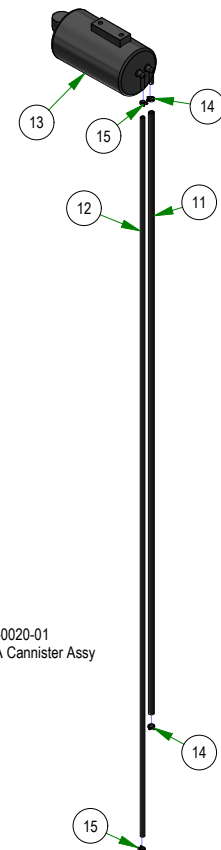

## PARTS SECTION: FRAME SUBASSEMBLIES

Parts List				Parts List			
ITEM	QTY	PART NUMBER	DESCRIPTION	ITEM	QTY	PART NUMBER	DESCRIPTION
1	0.333 ft	051-8067-00	1/4 Fuel Line	11	1	051-2020-01	1/4" Vinyl Tubing, 46" Long
2	2	072-8069-00	1/4 Fuel Hose Clamp	12	1	051-2025-02	3/16" Vinyl Tubing, 55" Long
3	0.917 ft	051-8067-00	1/4 Fuel Line	13	1	067-0020-00	Carbon Canister
4	1	067-6057-00	2 Way Fuel Shut-Off Valve	14	2	072-8070-00	MZ Tank Hose Clamp 1/4 Vinyl
5	1	072-8069-00	1/4 Fuel Hose Clamp	15	2	072-8073-00	3/16" Vinyl Hose Clamp
6	1	051-2014-01	33" 1/4 Fuel Line	16	1	066-8083-00	Fuel Cap
7	0.333 ft	051-8067-00	1/4 Fuel Line	17	1	067-4090-00	Fuel Gauge w/Grommet
8	2	072-8069-00	1/4 Fuel Hose Clamp	18	1	067-6070-00	Rollover Valve W/Grommet
9	1	067-6057-00	2 Way Fuel Shut-Off Valve	19	1	067-9903-00	Fuel Pick-up for 067-2021-00
10	1	072-8069-00	1/4 Fuel Hose Clamp				