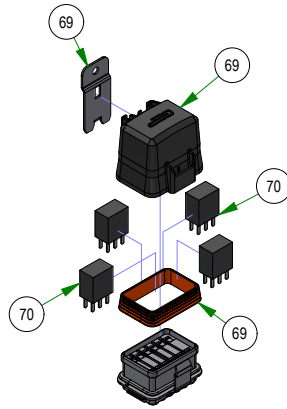

PARTS SECTION: FRAME SUBASSEMBLIES

086-3600-00
2024 Wiring
Harness with Clips
&
086-3600-25
2025 Wiring Harness
with Clips and Lights