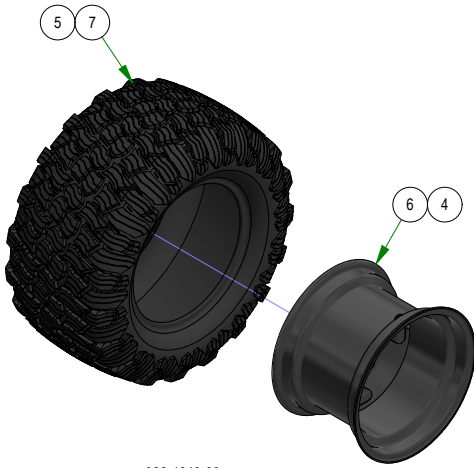

PARTS SECTION: WHEEL SUBASSEMBLIES

Parts List				Parts List			
ITEM	QTY	PART NUMBER	DESCRIPTION	ITEM	QTY	PART NUMBER	DESCRIPTION
1	2	022-5347-00	13 x 6.50 - 6 Tire	11	5	050-2012-00	Transaxle Wheel Studs/ Drum Brake Studs
2	4	022-7009-00	Ball Bearing w/Retainer, 99502H-NR, .625 Bore x 1.375 OD x .4375 Width	12	1	050-8010-00	2021 ZT/Maverick Transaxle Seat Kit (ZT-2800)
3	2	022-7007-00	Front Tire Rim	13	1	063-1050-00	ZT Hydraulic Filter
4	2	022-3011-00	12x7" Black Wheel	14	1	034-9080-00	Transaxle Spring
5	2	022-4035-00	23x9-12 Reaper Turf Tire Only	15	1	050-2070-00	2021 ZT/Maverick Transaxle Fan/Pulley Kit
6	2	022-4070-00	12x8.5 Black Wheel	16	1	050-2077-00	5 Bolt Hub Kit
7	2	022-4195-00	Tire, 23/11x12 Reaper Turf	17	5	050-2012-00	Transaxle Wheel Studs/ Drum Brake Studs
8	1	034-9080-00	Transaxle Spring	18	1	050-8010-00	2021 ZT/Maverick Transaxle Seat Kit (ZT-2800)
9	1	050-2070-00	2021 ZT/Maverick Transaxle Fan/Pulley Kit	19	1	063-1050-00	ZT Hydraulic Filter
10	1	050-2077-00	5 Bolt Hub Kit				

022-4040-00
23x9-12 Reaper Turf Tire & Wheel Assembly
&
022-4200-00
23x11-12 Reaper Turf Assembly