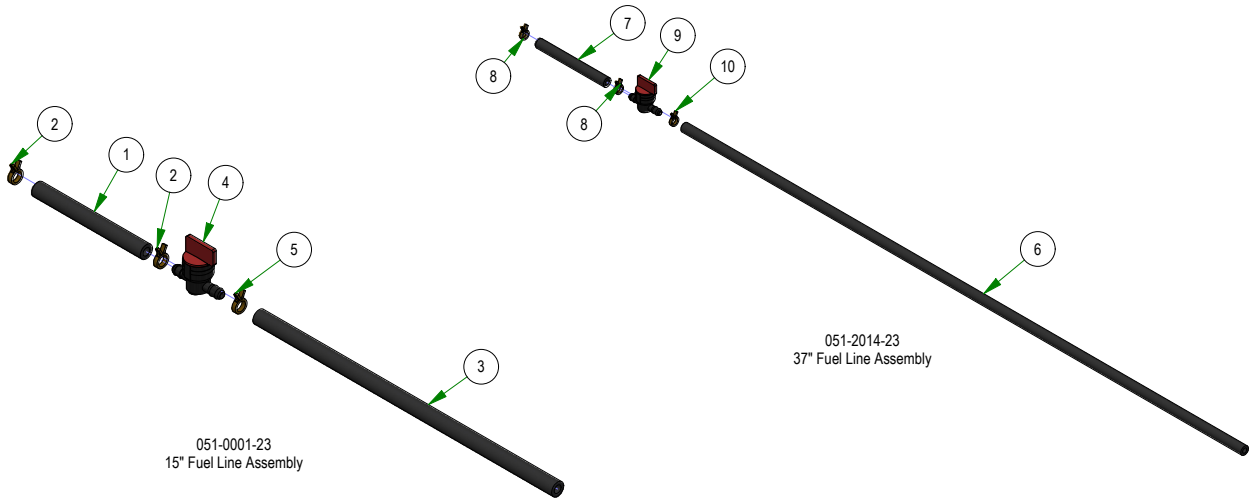

PARTS SECTION: FRAME SUBASSEMBLIES

Parts List				Parts List			
ITEM	QTY	PART NUMBER	DESCRIPTION	ITEM	QTY	PART NUMBER	DESCRIPTION
1	0.333 ft	051-8067-00	1/4 Fuel Line	11	1	051-2020-01	1/4" Vinyl Tubing, 46" Long
2	2	072-8069-00	1/4 Fuel Hose Clamp	12	1	051-2025-02	3/16" Vinyl Tubing, 55" Long
3	0.917 ft	051-8067-00	1/4 Fuel Line	13	1	067-0020-00	Carbon Canister
4	1	067-6057-00	2 Way Fuel Shut-Off Valve	14	2	072-8070-00	MZ Tank Hose Clamp 1/4 Vinyl
5	1	072-8069-00	1/4 Fuel Hose Clamp	15	2	072-8073-00	3/16" Vinyl Hose Clamp
6	1	051-2014-01	33" 1/4 Fuel Line	16	1	066-8083-00	Fuel Cap
7	0.333 ft	051-8067-00	1/4 Fuel Line	17	1	067-4090-00	Fuel Gauge w/Grommet
8	2	072-8069-00	1/4 Fuel Hose Clamp	18	1	067-6070-00	Rollover Valve W/Grommet
9	1	067-6057-00	2 Way Fuel Shut-Off Valve	19	1	067-9903-00	Fuel Pick-up for 067-2021-00
10	1	072-8069-00	1/4 Fuel Hose Clamp