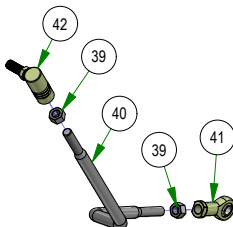

## PARTS SECTION: WHEEL SUBASSEMBLIES

Parts List				Parts List			
ITEM	QTY	PART NUMBER	DESCRIPTION	ITEM	QTY	PART NUMBER	DESCRIPTION
1	2	022-5347-00	13 x 6.50 - 6 Tire	11	5	050-2012-00	Transaxle Wheel Studs/ Drum Brake Studs
2	4	022-7009-00	Ball Bearing w/Retainer, 99502H-NR, .625 Bore x 1.375 OD x .4375 Width	12	1	050-8010-00	2021 ZT/Maverick Transaxle Seat Kit (ZT-2800)
3	2	022-7007-00	Front Tire Rim	13	1	063-1050-00	ZT Hydraulic Filter
4	2	022-3011-00	12x7" Black Wheel	14	1	034-9080-00	Transaxle Spring
5	2	022-4035-00	23x9-12 Reaper Turf Tire Only	15	1	050-2070-00	2021 ZT/Maverick Transaxle Fan/Pulley Kit
6	2	022-4070-00	12x8.5 Black Wheel	16	1	050-2077-00	5 Bolt Hub Kit
7	2	022-4195-00	Tire, 23/11x12 Reaper Turf	17	5	050-2012-00	Transaxle Wheel Studs/ Drum Brake Studs
8	1	034-9080-00	Transaxle Spring	18	1	050-8010-00	2021 ZT/Maverick Transaxle Seat Kit (ZT-2800)
9	1	050-2070-00	2021 ZT/Maverick Transaxle Fan/Pulley Kit	19	1	063-1050-00	ZT Hydraulic Filter
10	1	050-2077-00	5 Bolt Hub Kit				

## PARTS SECTION: DRIVE ARM SUBASSEMBLIES

031-9050-18  
2018 Adjustable Steering Arm - Right

031-0054-21  
2021 Maverick Drive Arm  
Actuator LH Assembly

031-0053-21  
2021 Maverick Drive Arm  
Actuator RH Assembly

031-9000-18  
2018 Adjustable Steering Arm - Left

031-9045-00  
Small Mower Square Drive  
Arm RH Assembly

035-5451-00  
Push Rod-Left

035-5450-00  
Push Rod-Right

031-9046-00  
Small Mower Square Drive  
Arm LH Assembly