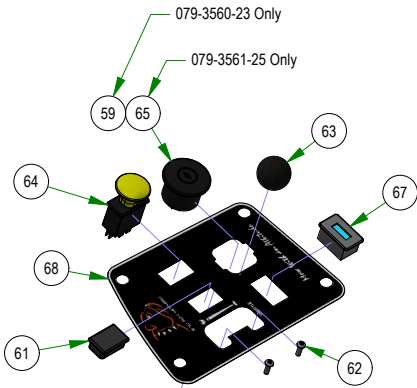

PARTS SECTION: FRAME SUBASSEMBLIES

086-3600-00
2024 Wiring
Harness with Clips
&
086-3600-25
2025 Wiring Harness
with Clips and Lights