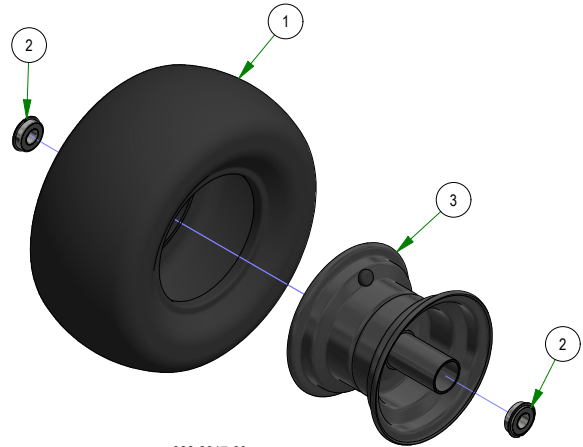

022-2017-00
13x6.5-6 Black Tire and Wheel Assembly