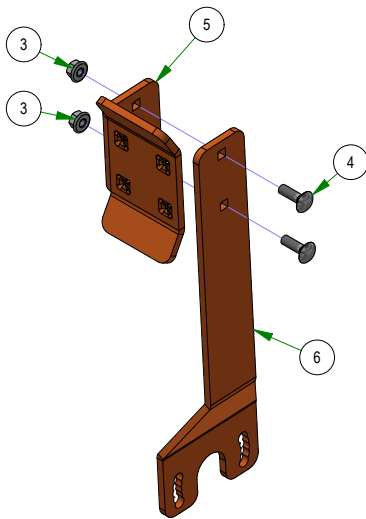

026-0019-01
Foot Pedal Assembly