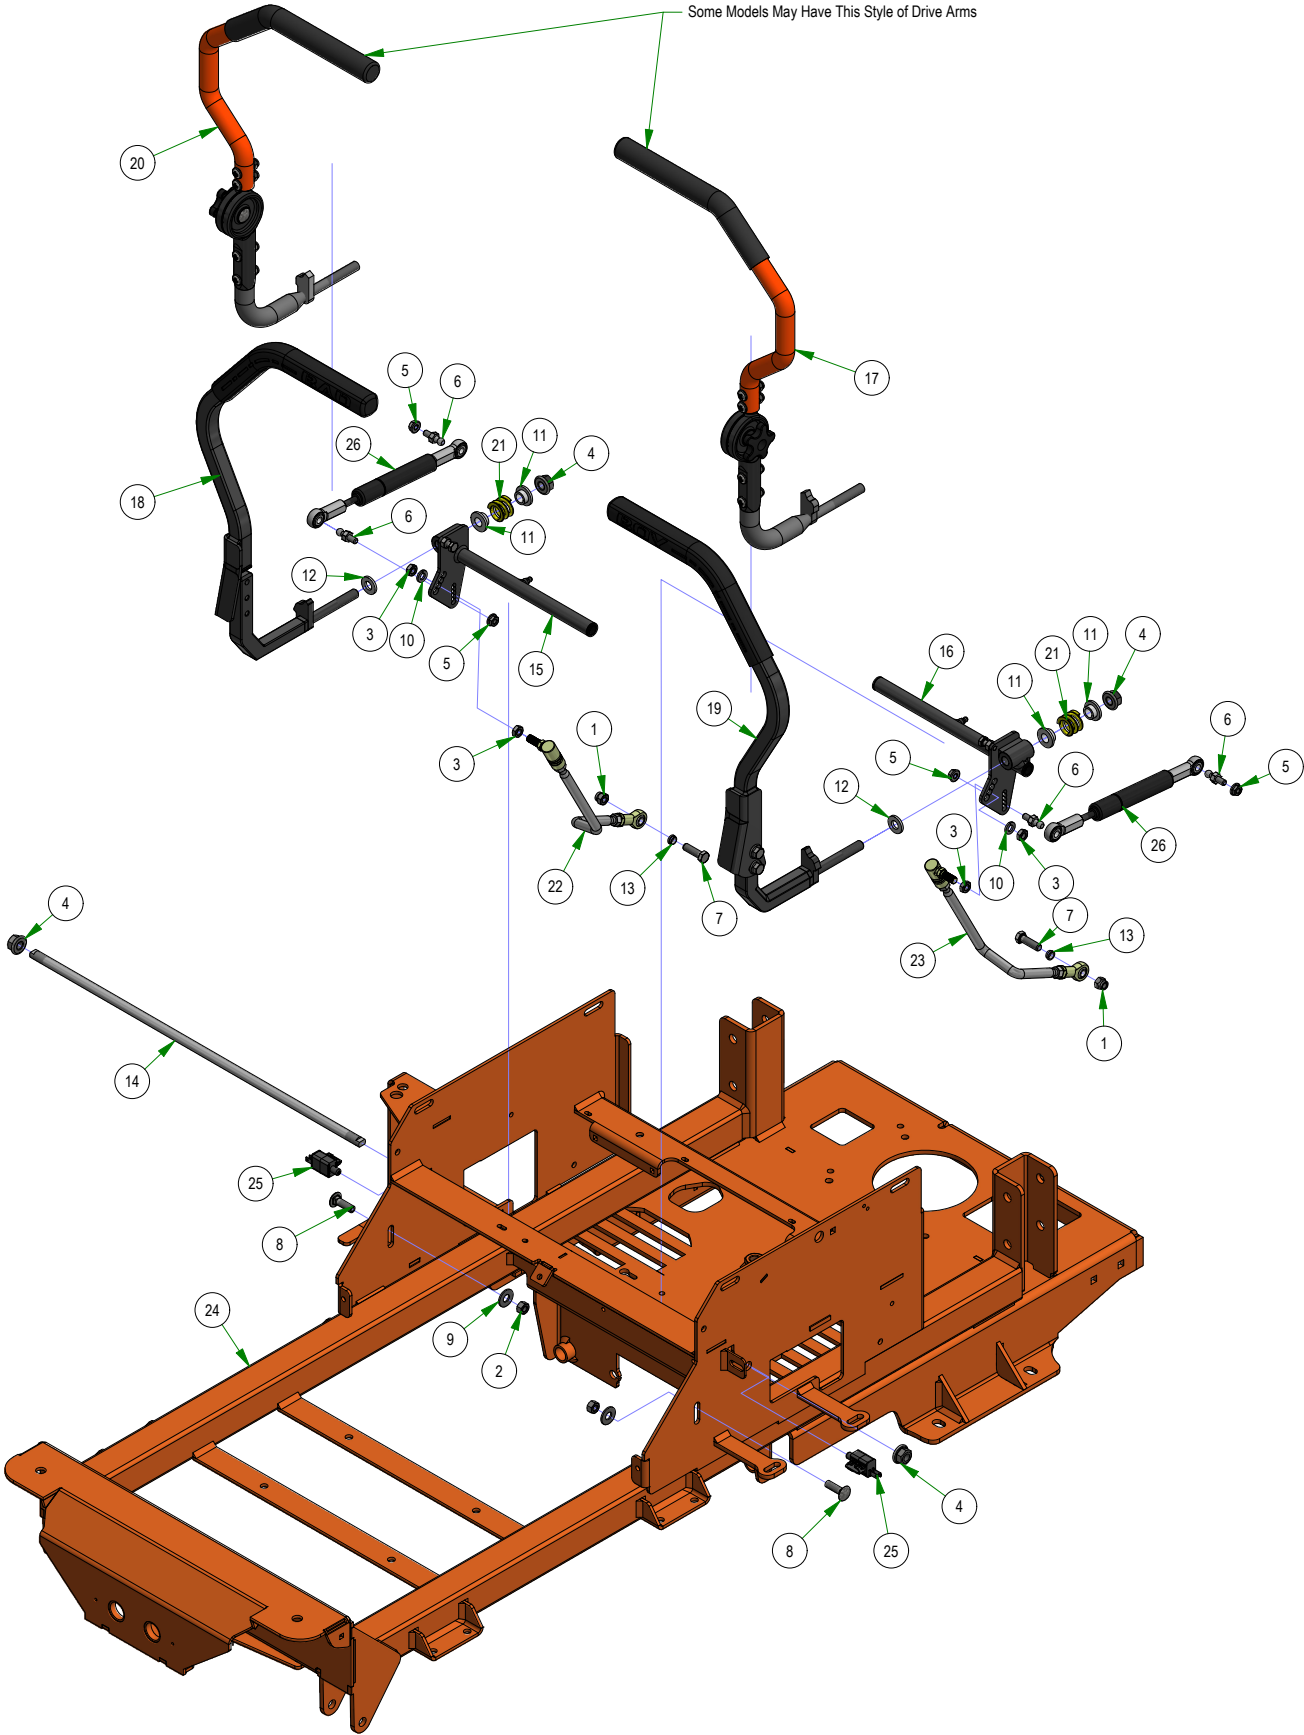

PARTS SECTION: DRIVE ARMS

PARTS SECTION: DRIVE ARMS

Parts List				Parts List			
ITEM	QTY	PART NUMBER	DESCRIPTION	ITEM	QTY	PART NUMBER	DESCRIPTION
1	2	013-5041-00	3/8-16 NYLON INSERT LOCKNUT ZINC	14	1	028-0049-00	2021 Maverick Steering Actuator Rod
2	2	013-6014-00	3/8-16 HEX NUT ZINC	15	1	031-0053-21	2021 Maverick Drive Arm Actuator RH Assembly
3	4	013-6051-00	3/8-24 HEX NUT ZINC YELLOW	16	1	031-0054-21	2021 Maverick Drive Arm Actuator LH Assembly
4	4	013-8050-00	1/2-13 NYLON INSERT FLANGE LOCKNUT ZINC	17	1	031-9000-18	2018 Adjustable Steering Arm - Left
5	4	013-9002-00	5/16-18 HEX SERRATED FLANGE NUT HARD/ZINC	18	1	031-9045-00	Small Mower Square Drive Arm RH Assembly
6	4	018-2050-00	10mm Damper Ball Stud-Steering	19	1	031-9046-00	Small Mower Square Drive Arm LH Assembly
7	2	018-5040-00	3/8-16 X 1-1/4 HEX CAP SCREW (GR.5) ZINC	20	1	031-9050-18	2018 Adjustable Steering Arm - Right
8	2	018-5043-00	3/8-16 X 1-1/4 CARRIAGE BOLT ZINC	21	2	034-8025-00	Drive Lever Spring
9	2	019-5029-00	3/8 FLAT WASHER USS (1" OD) ZINC	22	1	035-5450-00	Push Rod-Right
10	2	019-5037-00	3/8 SPLIT LOCKWASHER ZINC	23	1	035-5451-00	Push Rod-Left
11	4	019-8027-00	.525 ID SHOULDER WASHER NYLON	24	1	070-2503-00	2025 Maverick Frame
12	2	019-8054-00	.505 ID X 1.000 OD X .125 THICK FLAT WASHER NYLON	25	2	077-8075-00	Rail Mount Safety Switch
13	2	025-0036-00	Drive Arm Transaxle Spacer	26	2	087-0001-00	Steering Damper