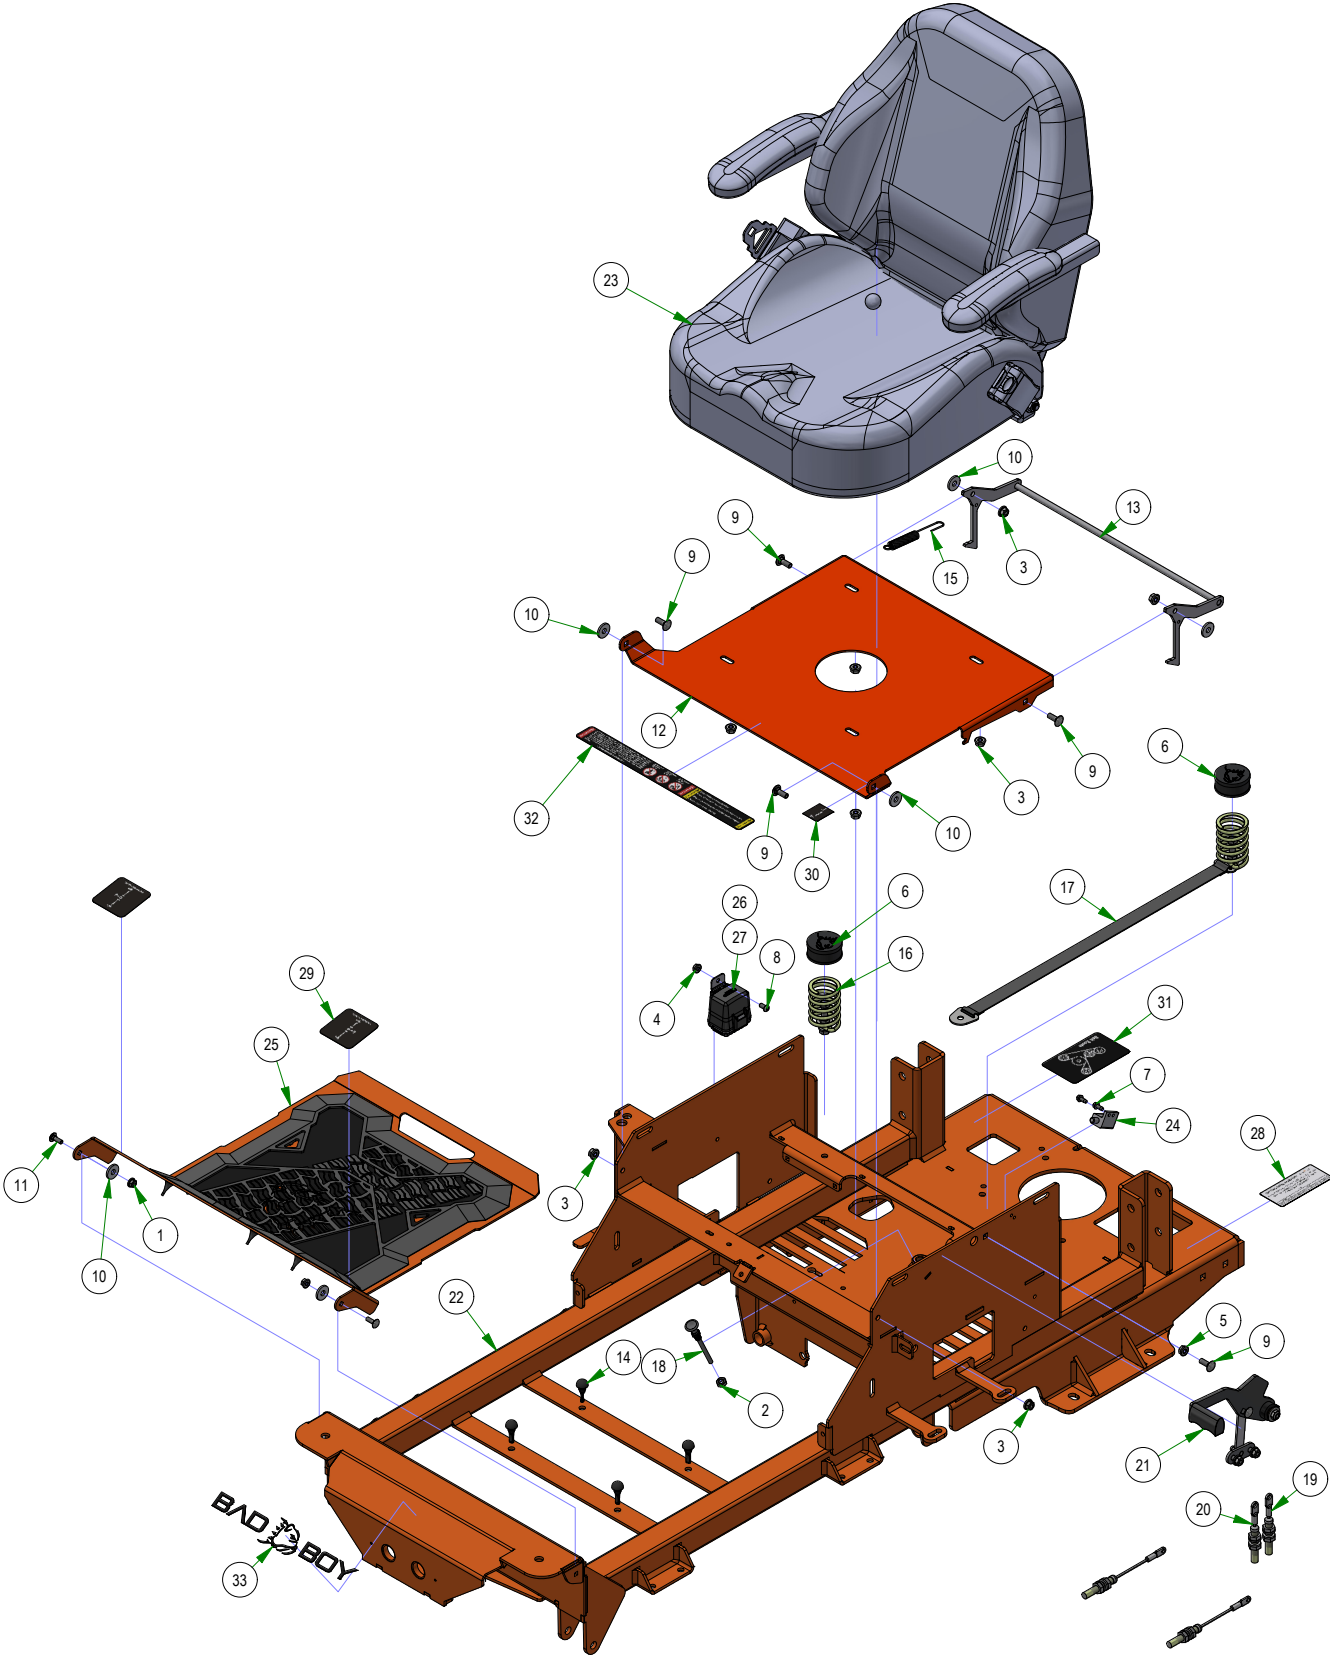

PARTS SECTION: UPPER FRAME

PARTS SECTION: UPPER FRAME

Parts List				Parts List			
ITEM	QTY	PART NUMBER	DESCRIPTION	ITEM	QTY	PART NUMBER	DESCRIPTION
1	2	013-2050-00	1/4-20 NYL INSERT FLANGE LOCKNUT ZINC	18	1	054-8017-00	Choke
2	1	013-6051-00	3/8-24 HEX NUT ZINC YELLOW	19	1	064-3050-21	2021 Load Balanced Brake Cable 1
3	8	013-8049-00	5/16-18 NYLON INSERT FLANGE LOCKNUT ZINC	20	1	064-3051-21	2021 Load Balanced Brake Cable 2
4	1	013-9001-00	1/4-20 HEX SERRATED FLANGE NUT HARD/ZINC	21	1	069-1051-21	2021 Load Balanced Brake Handle Assembly
5	1	013-9002-00	5/16-18 HEX SERRATED FLANGE NUT HARD/ZINC	22	1	070-2503-00	2025 Maverick Frame
6	2	014-8047-00	Spring Cap Cover	23	1	071-2500-00	2024 Maverick Digital Seat
7	2	018-1080-00	12-24 X 1/2 HEX WASHER UNLSOT F TCS ZINC	24	1	077-8073-00	Safety Switch
8	1	018-2012-00	1/4-20 X 1/2 BUTTON SOCKET CAP SCREW 18-8 STAINLESS STEEL	25	1	079-3472-25	2025 ZT/Mav/HD Floorboard Assembly
9	5	018-8066-00	5/16-18 X 7/8 CARRIAGE BOLT ZINC	26	1	086-3600-00	2024 Wiring Harness with Clips
10	6	019-6042-00	.360 ID X .983 OD X .120 THICK FLAT WASHER NYLON	27	1	086-3600-25	2025 Wiring Harness with Clips and Lights
11	2	019-8040-00	1/4-20 X 3/4 CARRIAGE BOLT (GR.5) ZINC	28	1	091-0015-25	2025 EPA Build Date Punch Decal
12	1	026-1016-00	Seat Plate 2016	29	1	091-0021-00	2018 Maverick/2021 ZT Anti-Skid Steering Control Decals
13	1	028-0090-00	Seat Latch Rod Assembly	30	1	091-0339-18	2018 MZ/Magnum/ZT/MAV/Comp Out Brake Decal
14	4	029-4011-00	2023 Floor Board Rubber Bumper	31	1	091-3017-50	Maverick Pump Belt Decal
15	1	034-1025-00	Brake Spring	32	1	091-3150-00	Outlaw Warning Decal
16	1	034-8045-03	Seat Spring Assembly	33	1	091-4063-00	Flying Bulldog Front Bumper Decal
17	1	034-8045-22	2022 Mav/HD seat spring assembly with strap