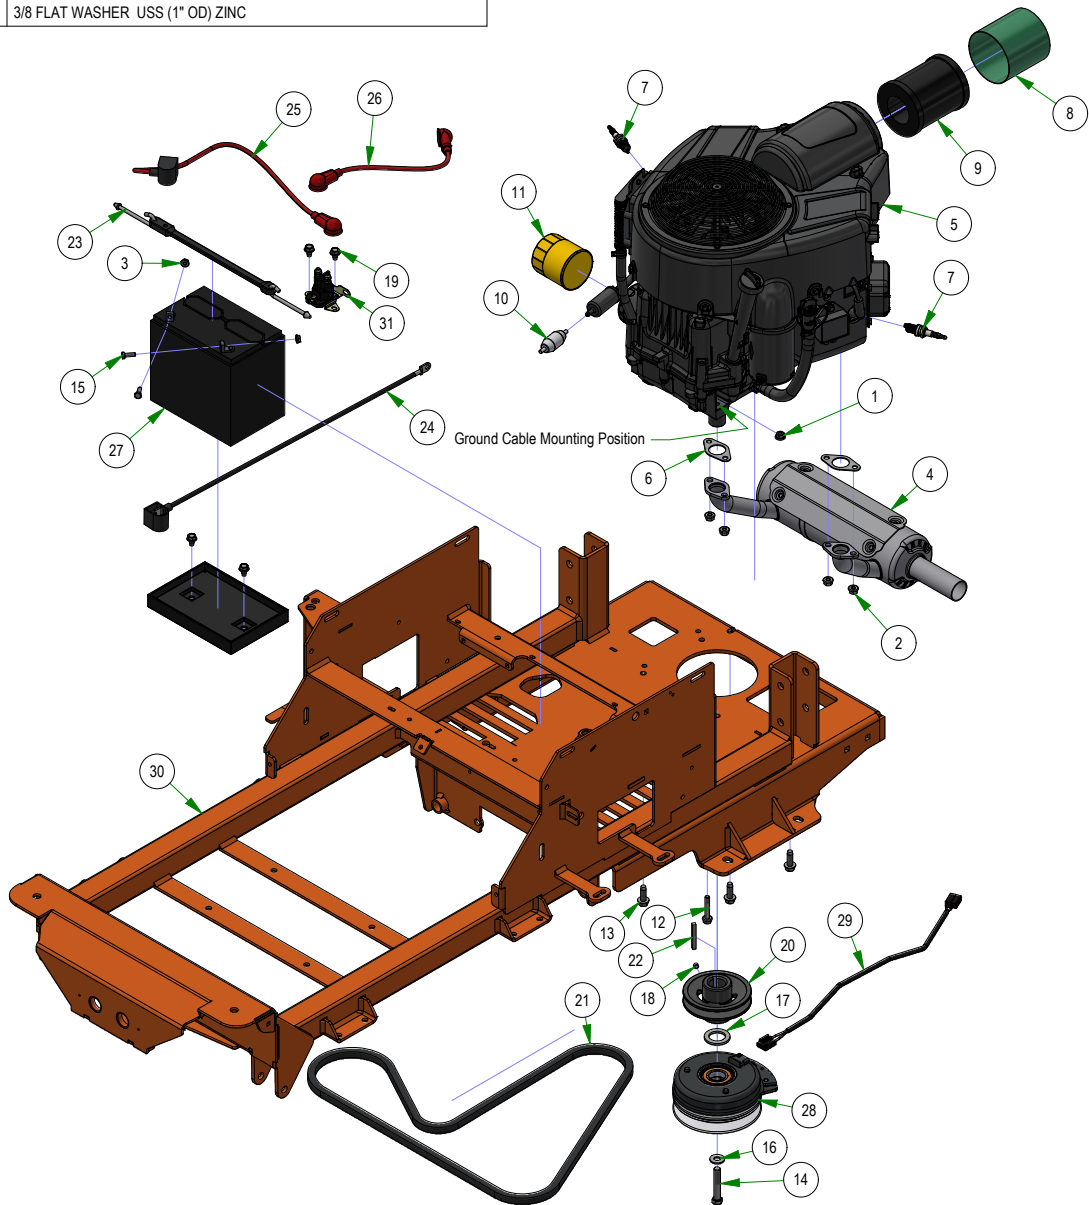

Parts List				Parts List			
ITEM	QTY	PART NUMBER	DESCRIPTION	ITEM	QTY	PART NUMBER	DESCRIPTION
1	1	013-0101-00	5/16-18 Gr5 Distorted-Thread Flange Locknut	17	1	019-6029-00	1.140 ID X 1.750 OD X .132 THICK FLAT WASHER PLAIN
2	4	013-8250-00	Muffler Nut for 015-0511-00 Briggs	18	1	030-0050-00	5/16-24 X 1/4 SOCKET SET SCREW (CUP PT) PLAIN
3	2	013-9001-00	1/4-20 HEX SERRATED FLANGE NUT HARD/ZINC	19	4	030-7044-00	5/16-18 X 1/2 HWH unslot (F) tcs zinc
4	1	015-0057-00	2017 Compact Outlaw Exhaust 810 Vanguard	20	1	033-5035-00	4 3/4 Motor Pulley
5	1	015-0511-00	Vanguard 27hp CXI with Out Oil Filter Maverick	21	1	041-7400-00	75.8" Pump Belt
6	2	015-0077-01	Exhaust Gasket	22	1	042-5020-00	1/4 X 2 SQ MACHINERY KEY 1018 STL PLAIN
7	2	015-8000-00	Spark Plug	23	1	043-8930-98	2023 Battery Hold Down Assembly
8	1	063-1000-00	pre-Cleaner for Vanguard CXI Engine	24	1	064-0030-00	24 inch Black Cable – MZ/ZT
9	1	063-1005-00	Air Filter for Vanguard CXI Engine	25	1	064-5300-00	24" Red Battery Cable
10	1	063-6000-00	Universal Inline Fuel Filter	26	1	064-5301-00	12" Red Battery Cable
11	1	063-8018-00	Oil Filter	27	1	068-8049-00	SP-35 Battery
12	1	018-0114-00	5/16-18x1-3/4 Gr5 Hex Flange Screw Zinc Clear	28	1	070-0059-00	120 Ft Lb. Clutch - 1 1/8" Shaft
13	3	018-1075-00	3/8-16 X 1-1/8 HEX WASHER UNSLOT SERRATED (TRI-LOB) TRS ZINC YELLOW	29	1	070-2000-00	Clutch Pigtail
14	1	018-5300-21	7/16-20 X 2.5" HEX Bolt GR.8 W/Patch	30	1	070-2503-00	2025 Maverick Frame
15	2	018-8052-00	1/4-20 X 3/4 HEX CAP SCREW (GR.5) ZINC	31	1	108-0001-00	Solenoid
16	1	019-5029-00	3/8 FLAT WASHER USS (1" OD) ZINC