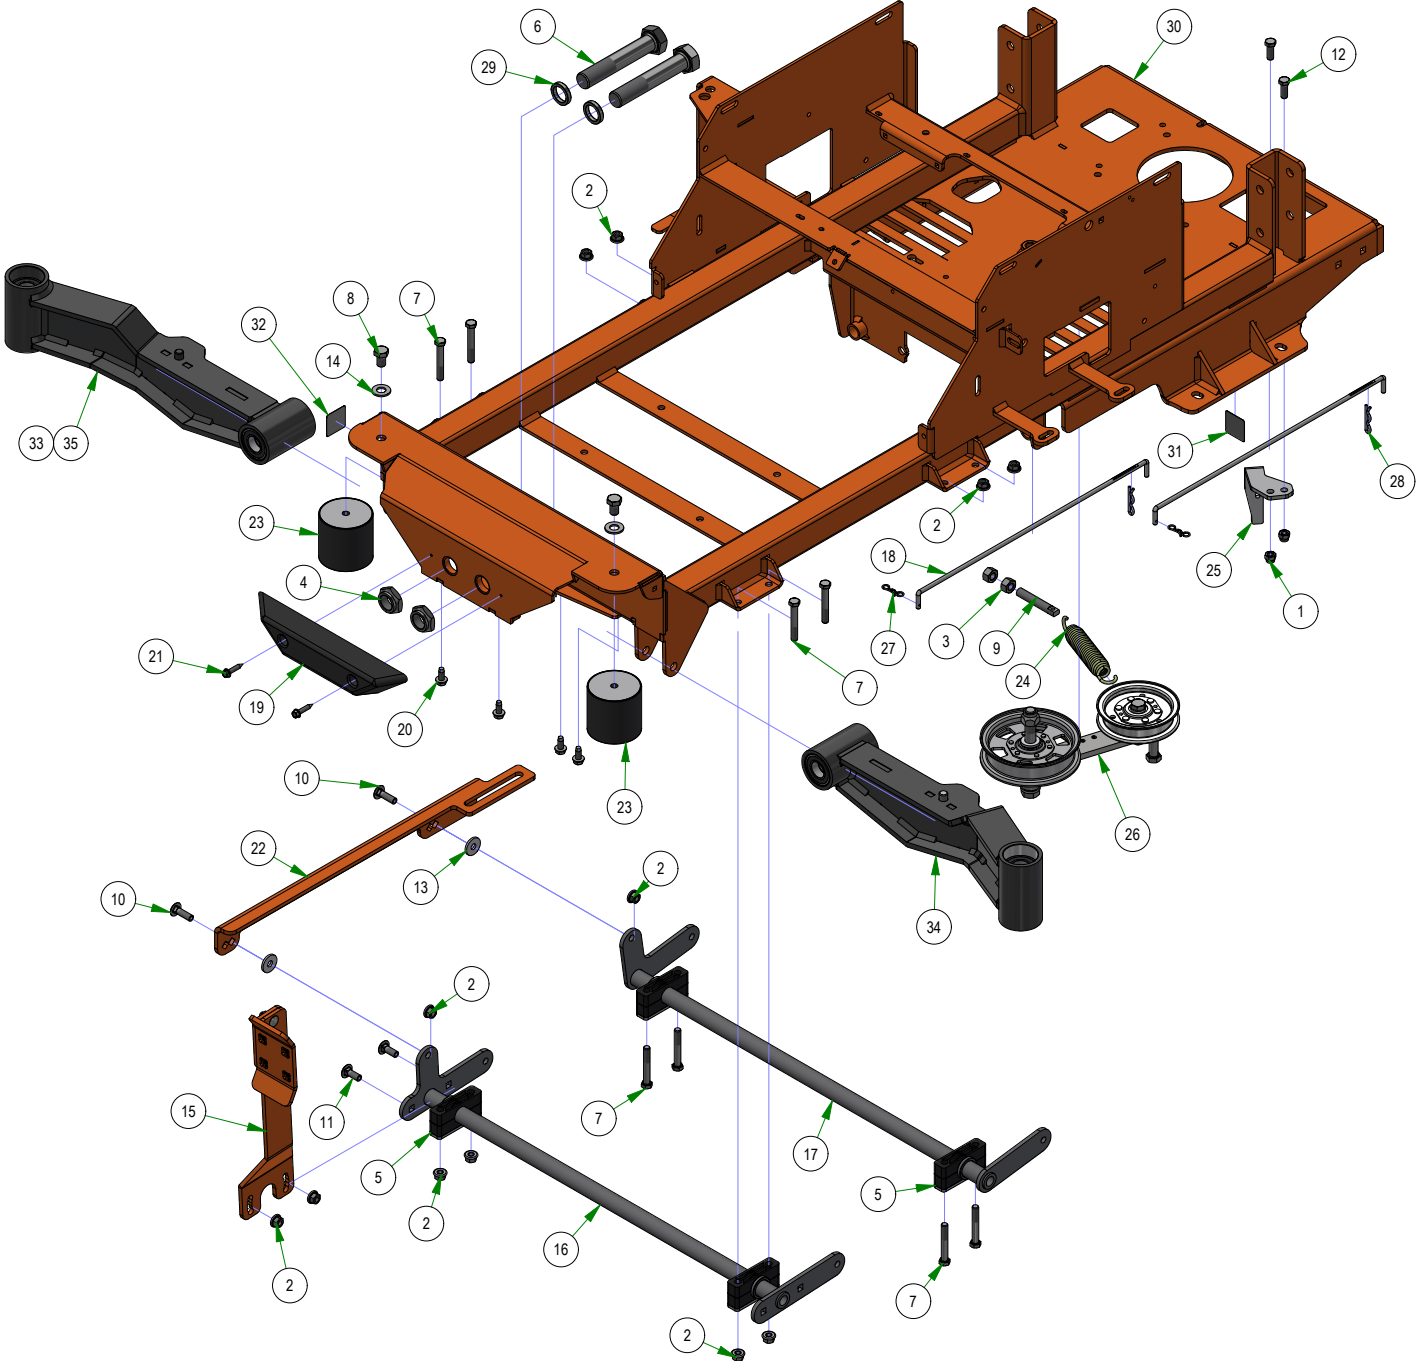

PARTS SECTION: LOWER FRAME

PARTS SECTION: LOWER FRAME

Parts List				Parts List			
ITEM	QTY	PART NUMBER	DESCRIPTION	ITEM	QTY	PART NUMBER	DESCRIPTION
1	2	013-5041-00	3/8-16 NYLON INSERT LOCKNUT ZINC	19	1	029-7040-00	Bumper EZT
2	12	013-5202-00	3/8-16 NYLON INSERT FLANGE LOCKNUT (GR.F) ZINC	20	4	030-7042-00	5/16-18 X 3/4 HEX WASHER SLOT (F) TCS ZINC
3	2	013-7018-00	1/2-13 HEX NUT ZINC	21	2	030-7047-00	1/4-14 X 1-1/4 HEX WASHER UNSLOT TEK/3 ZINC
4	2	013-9004-00	1"-14 NYLON INSERT JAM LOCKNUT ZINC	22	1	031-0510-00	2017 MZ/ZT Actuator Linkage
5	4	017-9076-00	Pillow Block Kit	23	2	032-9002-00	Vibration Mount- Red Dot
6	2	018-0026-00	1"-14 X 5-1/2 HEX CAP SCREW (GR.8) ZINC YELLOW	24	1	034-2020-00	Deck Idler Spring
7	8	018-0028-00	3/8-16 X 2-1/2 HEX CAP SCREW (GR.5) ZINC	25	1	039-0267-00	2025 ZT Clutch Bracket
8	2	018-1055-00	1/2-13 X 3/4 HEX CAP SCREW (GR.5) ZINC	26	1	039-5944-05	Maverick Pump Idler
9	1	018-2004-50	All Thread	27	2	044-2004-00	Bow Pin
10	2	018-5043-00	3/8-16 X 1-1/4 CARRIAGE BOLT ZINC	28	2	044-2008-00	Neutral Rod Clip
11	2	018-5044-00	3/8-16 X 1 CARRIAGE BOLT (GR.5) ZINC	29	2	058-1000-00	1.02 ID X 1.38 OD X .250 THK SPACER ZINC
12	2	018-6049-00	3/8-16 X 1 GR 5 Hex Bolts Zinc	30	1	070-2503-00	2025 Maverick Frame
13	2	019-2073-00	.390 ID X 1.12 OD X .125 THK FLAT WASHER NYLON	31	1	091-0019-00	Patent Decal
14	2	019-5702-00	1/2 SAE FLAT WASHER (1-1/16" OD) GR.8 ZINC YELLOW	32	1	091-8002-00	Independetly Articulating Front Suspension Arms Patent Decal
15	1	026-0019-01	Foot Pedal Assembly	33	1	250-2751-21	2021 Maverick RH Short Front Suspension Arm Assy (48")
16	1	028-0002-00	Actuator Bar Front- 2017 MZ/ZT	34	1	250-2801-21	2021 Maverick LH Front Suspension Arm Assy (48", 54" & 60")
17	1	028-0003-00	Actuator Bar Rear- 2017 MZ/ZT	35	1	250-2851-21	2021 Maverick RH Long Front Suspension Arm Assy (54" & 60")
18	2	028-0070-00	Neutral Rod