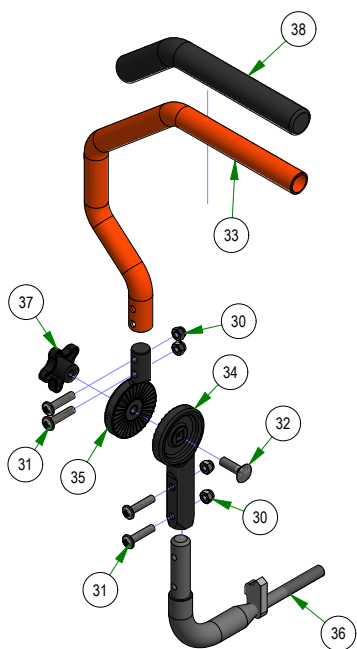

## PARTS SECTION: FRONT FORK

Parts List				Parts List			
ITEM	QTY	PART NUMBER	DESCRIPTION	ITEM	QTY	PART NUMBER	DESCRIPTION
1	1	013-8050-00	1/2-13 NYLON INSERT FLANGE LOCKNUT ZINC	6	1	022-2017-00	13x6.5-6 Black Tire and Wheel Assembly
2	1	013-9004-00	1"-14 NYLON INSERT JAM LOCKNUT ZINC	7	1	023-1010-00	2019 Stand-on Front Fork Weldment
3	1	014-2025-00	2017 Bearing Cover	8	1	025-5202-00	Front Wheel Spanner
4	1	018-0005-00	1"-14 X 5 HEX CAP SCREW (GR.8) ZINC YELLOW	9	1	058-1000-00	1.02 ID X 1.38 OD X .250 THK SPACER ZINC
5	1	018-0040-00	1/2-13 X 8-1/2 HEX CAP SCREW (GR.5) ZINC	10	1	250-2801-21	2021 Maverick LH Front Suspension Arm Assy (48", 54" & 60")

## PARTS SECTION: WHEEL SUBASSEMBLIES

Parts List				Parts List			
ITEM	QTY	PART NUMBER	DESCRIPTION	ITEM	QTY	PART NUMBER	DESCRIPTION
1	2	022-5347-00	13 x 6.50 - 6 Tire	11	5	050-2012-00	Transaxle Wheel Studs/ Drum Brake Studs
2	4	022-7009-00	Ball Bearing w/Retainer, 99502H-NR, .625 Bore x 1.375 OD x .4375 Width	12	1	050-8010-00	2021 ZT/Maverick Transaxle Seat Kit (ZT-2800)
3	2	022-7007-00	Front Tire Rim	13	1	063-1050-00	ZT Hydraulic Filter
4	2	022-3011-00	12x7" Black Wheel	14	1	034-9080-00	Transaxle Spring
5	2	022-4035-00	23x9-12 Reaper Turf Tire Only	15	1	050-2070-00	2021 ZT/Maverick Transaxle Fan/Pulley Kit
6	2	022-4070-00	12x8.5 Black Wheel	16	1	050-2077-00	5 Bolt Hub Kit
7	2	022-4195-00	Tire, 23/11x12 Reaper Turf	17	5	050-2012-00	Transaxle Wheel Studs/ Drum Brake Studs
8	1	034-9080-00	Transaxle Spring	18	1	050-8010-00	2021 ZT/Maverick Transaxle Seat Kit (ZT-2800)
9	1	050-2070-00	2021 ZT/Maverick Transaxle Fan/Pulley Kit	19	1	063-1050-00	ZT Hydraulic Filter
10	1	050-2077-00	5 Bolt Hub Kit				

## PARTS SECTION: DRIVE ARM SUBASSEMBLIES

031-9050-18  
2018 Adjustable Steering Arm - Right

031-0054-21  
2021 Maverick Drive Arm  
Actuator LH Assembly

031-0053-21  
2021 Maverick Drive Arm  
Actuator RH Assembly