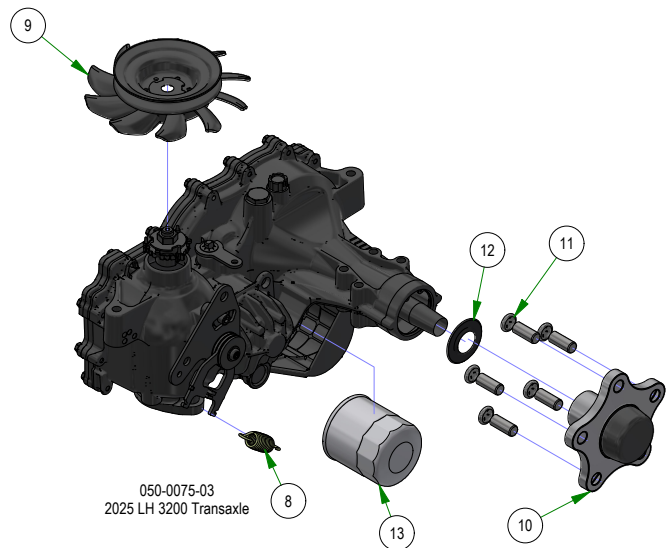

050-0075-03
2025 LH 3200 Transaxle