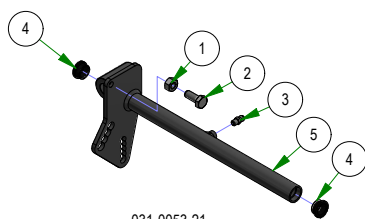

## PARTS SECTION: WHEEL SUBASSEMBLIES

Parts List				Parts List			
ITEM	QTY	PART NUMBER	DESCRIPTION	ITEM	QTY	PART NUMBER	DESCRIPTION
1	2	022-5347-00	13 x 6.50 - 6 Tire	11	5	050-2012-00	Transaxle Wheel Studs/ Drum Brake Studs
2	4	022-7009-00	Ball Bearing w/Retainer, 99502H-NR, .625 Bore x 1.375 OD x .4375 Width	12	1	050-8010-00	2021 ZT/Maverick Transaxle Seat Kit (ZT-2800)
3	2	022-7007-00	Front Tire Rim	13	1	063-1050-00	ZT Hydraulic Filter
4	2	022-3011-00	12x7" Black Wheel	14	1	034-9080-00	Transaxle Spring
5	2	022-4035-00	23x9-12 Reaper Turf Tire Only	15	1	050-2070-00	2021 ZT/Maverick Transaxle Fan/Pulley Kit
6	2	022-4070-00	12x8.5 Black Wheel	16	1	050-2077-00	5 Bolt Hub Kit
7	2	022-4195-00	Tire, 23/11x12 Reaper Turf	17	5	050-2012-00	Transaxle Wheel Studs/ Drum Brake Studs
8	1	034-9080-00	Transaxle Spring	18	1	050-8010-00	2021 ZT/Maverick Transaxle Seat Kit (ZT-2800)
9	1	050-2070-00	2021 ZT/Maverick Transaxle Fan/Pulley Kit	19	1	063-1050-00	ZT Hydraulic Filter
10	1	050-2077-00	5 Bolt Hub Kit				

## PARTS SECTION: DRIVE ARM SUBASSEMBLIES

031-9050-18  
2018 Adjustable Steering Arm - Right

031-0054-21  
2021 Maverick Drive Arm  
Actuator LH Assembly

031-0053-21  
2021 Maverick Drive Arm  
Actuator RH Assembly