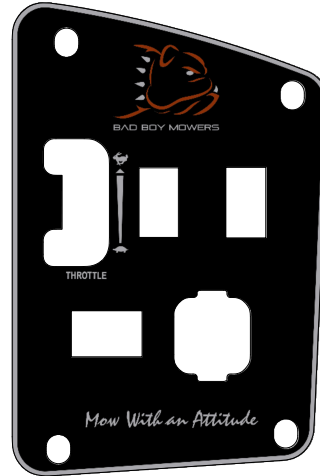

## PARTS SECTION: DECALS

091-4063-00  
Flying Bulldog Front Bumper Decal

091-3012-00  
Danger Decal-Spindle/Discharge

091-3150-00  
Outlaw Warning Decal

091-8001-00  
Deck Impact Patent Decal 9591803

091-0019-00  
Patent Decal

091-4072-00  
2023 MZ/Magnum/ZT/Maverick Control Panel Decal

091-8002-00  
Independently Articulating Front Suspension Arms Patent Decal

091-0021-00  
2018 Maverick/2021 ZT Anti-Skid Steering Control Decals