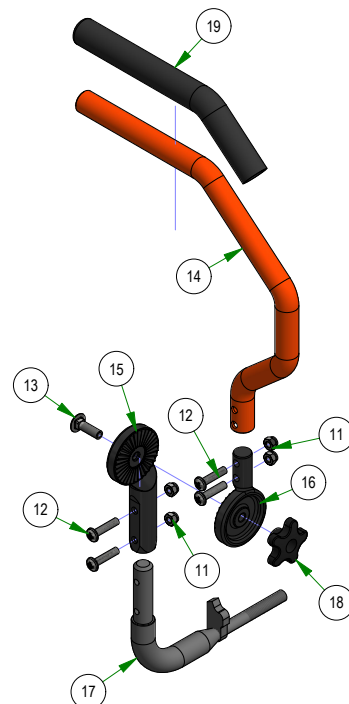

## PARTS SECTION: WHEEL SUBASSEMBLIES

Parts List				Parts List			
ITEM	QTY	PART NUMBER	DESCRIPTION	ITEM	QTY	PART NUMBER	DESCRIPTION
1	2	022-5347-00	13 x 6.50 - 6 Tire	11	5	050-2012-00	Transaxle Wheel Studs/ Drum Brake Studs
2	4	022-7009-00	Ball Bearing w/Retainer, 99502H-NR, .625 Bore x 1.375 OD x .4375 Width	12	1	050-8010-00	2021 ZT/Maverick Transaxle Seat Kit (ZT-2800)
3	2	022-7007-00	Front Tire Rim	13	1	063-1050-00	ZT Hydraulic Filter
4	2	022-3011-00	12x7" Black Wheel	14	1	034-9080-00	Transaxle Spring
5	2	022-4035-00	23x9-12 Reaper Turf Tire Only	15	1	050-2070-00	2021 ZT/Maverick Transaxle Fan/Pulley Kit
6	2	022-4070-00	12x8.5 Black Wheel	16	1	050-2077-00	5 Bolt Hub Kit
7	2	022-4195-00	Tire, 23/11x12 Reaper Turf	17	5	050-2012-00	Transaxle Wheel Studs/ Drum Brake Studs
8	1	034-9080-00	Transaxle Spring	18	1	050-8010-00	2021 ZT/Maverick Transaxle Seat Kit (ZT-2800)
9	1	050-2070-00	2021 ZT/Maverick Transaxle Fan/Pulley Kit	19	1	063-1050-00	ZT Hydraulic Filter
10	1	050-2077-00	5 Bolt Hub Kit				

## PARTS SECTION: DRIVE ARM SUBASSEMBLIES

031-9050-18  
2018 Adjustable Steering Arm - Right

031-0054-21  
2021 Maverick Drive Arm  
Actuator LH Assembly

031-0053-21  
2021 Maverick Drive Arm  
Actuator RH Assembly