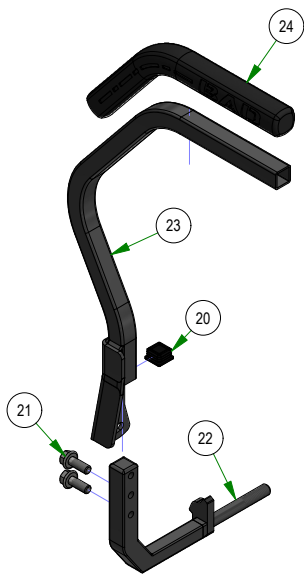

## PARTS SECTION: WHEEL SUBASSEMBLIES

Parts List				Parts List			
ITEM	QTY	PART NUMBER	DESCRIPTION	ITEM	QTY	PART NUMBER	DESCRIPTION
1	2	022-5347-00	13 x 6.50 - 6 Tire	11	5	050-2012-00	Transaxle Wheel Studs/ Drum Brake Studs
2	4	022-7009-00	Ball Bearing w/Retainer, 99502H-NR, .625 Bore x 1.375 OD x .4375 Width	12	1	050-8010-00	2021 ZT/Maverick Transaxle Seat Kit (ZT-2800)
3	2	022-7007-00	Front Tire Rim	13	1	063-1050-00	ZT Hydraulic Filter
4	2	022-3011-00	12x7" Black Wheel	14	1	034-9080-00	Transaxle Spring
5	2	022-4035-00	23x9-12 Reaper Turf Tire Only	15	1	050-2070-00	2021 ZT/Maverick Transaxle Fan/Pulley Kit
6	2	022-4070-00	12x8.5 Black Wheel	16	1	050-2077-00	5 Bolt Hub Kit
7	2	022-4195-00	Tire, 23/11x12 Reaper Turf	17	5	050-2012-00	Transaxle Wheel Studs/ Drum Brake Studs
8	1	034-9080-00	Transaxle Spring	18	1	050-8010-00	2021 ZT/Maverick Transaxle Seat Kit (ZT-2800)
9	1	050-2070-00	2021 ZT/Maverick Transaxle Fan/Pulley Kit	19	1	063-1050-00	ZT Hydraulic Filter
10	1	050-2077-00	5 Bolt Hub Kit				

## PARTS SECTION: DRIVE ARM SUBASSEMBLIES

031-9050-18  
2018 Adjustable Steering Arm - Right

031-0054-21  
2021 Maverick Drive Arm  
Actuator LH Assembly

031-0053-21  
2021 Maverick Drive Arm  
Actuator RH Assembly

031-9000-18  
2018 Adjustable Steering Arm - Left

031-9045-00  
Small Mower Square Drive  
Arm RH Assembly

035-5451-00  
Push Rod-Left

035-5450-00  
Push Rod-Right

031-9046-00  
Small Mower Square Drive  
Arm LH Assembly