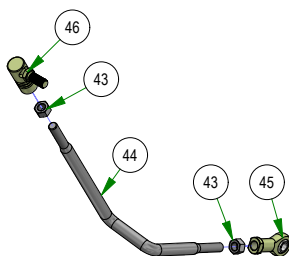

## PARTS SECTION: WHEEL SUBASSEMBLIES

Parts List				Parts List			
ITEM	QTY	PART NUMBER	DESCRIPTION	ITEM	QTY	PART NUMBER	DESCRIPTION
1	2	022-5347-00	13 x 6.50 - 6 Tire	11	5	050-2012-00	Transaxle Wheel Studs/ Drum Brake Studs
2	4	022-7009-00	Ball Bearing w/Retainer, 99502H-NR, .625 Bore x 1.375 OD x .4375 Width	12	1	050-8010-00	2021 ZT/Maverick Transaxle Seat Kit (ZT-2800)
3	2	022-7007-00	Front Tire Rim	13	1	063-1050-00	ZT Hydraulic Filter
4	2	022-3011-00	12x7" Black Wheel	14	1	034-9080-00	Transaxle Spring
5	2	022-4035-00	23x9-12 Reaper Turf Tire Only	15	1	050-2070-00	2021 ZT/Maverick Transaxle Fan/Pulley Kit
6	2	022-4070-00	12x8.5 Black Wheel	16	1	050-2077-00	5 Bolt Hub Kit
7	2	022-4195-00	Tire, 23/11x12 Reaper Turf	17	5	050-2012-00	Transaxle Wheel Studs/ Drum Brake Studs
8	1	034-9080-00	Transaxle Spring	18	1	050-8010-00	2021 ZT/Maverick Transaxle Seat Kit (ZT-2800)
9	1	050-2070-00	2021 ZT/Maverick Transaxle Fan/Pulley Kit	19	1	063-1050-00	ZT Hydraulic Filter
10	1	050-2077-00	5 Bolt Hub Kit				

## PARTS SECTION: DRIVE ARM SUBASSEMBLIES

031-9050-18  
2018 Adjustable Steering Arm - Right

031-0054-21  
2021 Maverick Drive Arm  
Actuator LH Assembly

031-0053-21  
2021 Maverick Drive Arm  
Actuator RH Assembly

031-9000-18  
2018 Adjustable Steering Arm - Left

031-9045-00  
Small Mower Square Drive  
Arm RH Assembly

035-5451-00  
Push Rod-Left

035-5450-00  
Push Rod-Right

031-9046-00  
Small Mower Square Drive  
Arm LH Assembly