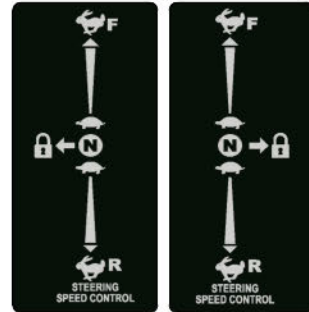

PARTS SECTION: DECALS

091-4082-00
2025 Reaper Control Panel Decal

091-3012-00
Danger Decal-Spindle/Discharge

091-4063-00
Flying Bulldog Front Bumper Decal

091-0015-25
2025 EPA Build Date Punch Decal

091-0214-00
2018 LH/RH Steering Control Decal Roll