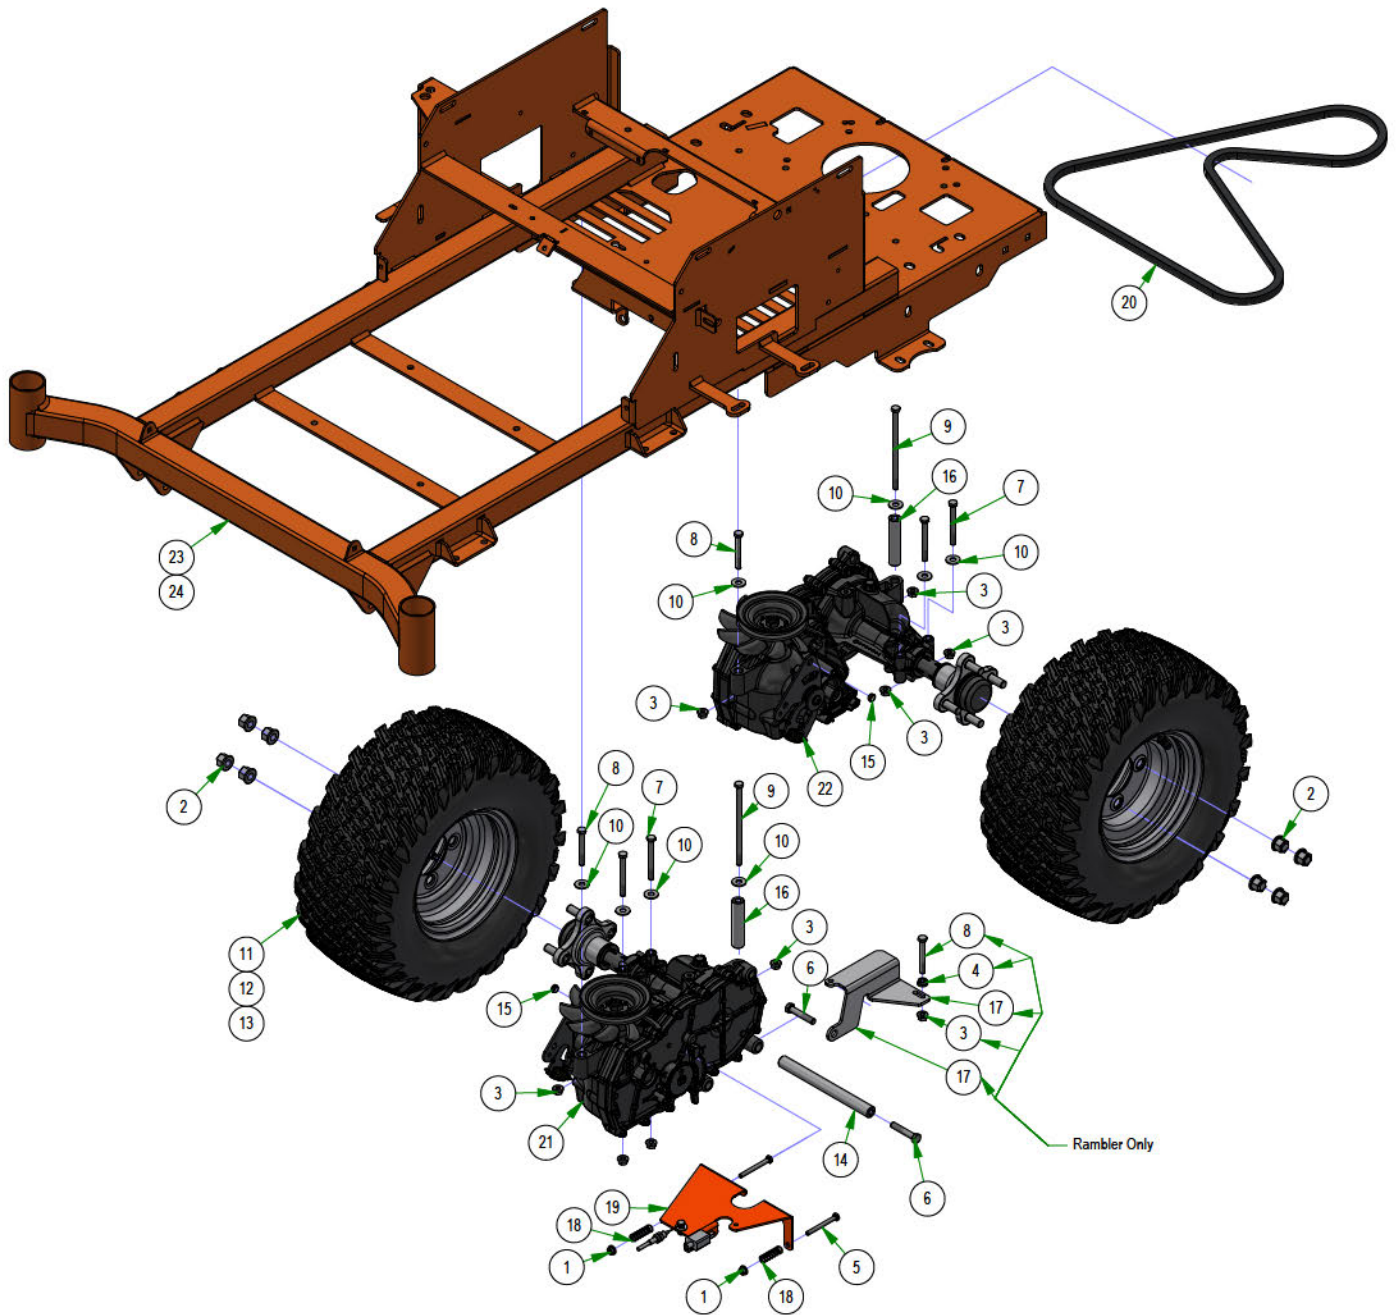

PARTS SECTION: TRANSAXLES

Parts List				Parts List			
ITEM	QTY	PART NUMBER	DESCRIPTION	ITEM	QTY	PART NUMBER	DESCRIPTION
1	2	013-2050-00	1/4-20 NYL INSERT FLANGE LOCKNUT ZINC	13	2	022-8050-25	Rear Wheel Assy Reaper (18x9.5-8)
2	8	013-3000-00	Acorn Lug Nut	14	1	025-0016-00	2017 Transaxle Spacer-MZ
3	9	013-8049-00	5/16-18 NYLON INSERT FLANGE LOCKNUT ZINC	15	2	025-0036-00	Drive Arm Transaxle Spacer
4	1	013-9002-00	5/16-18 HEX SERRATED FLANGE NUT HARD/ZINC	16	2	025-0070-00	2017 Transaxle Spacer
5	2	018-1076-00	1/4-20 X 2-1/2 HEX CAP SCREW (GR.2) ZINC	17	1	026-0368-00	Ogura Clutch Belt Retainer
6	2	018-3000-00	3/8-16 X 2 HEX CAP SCREW (GR.5) ZINC	18	2	034-3050-00	Brake Spring
7	4	018-4701-00	5/16-18 X 3 HEX CAP SCREW (GR.5) ZINC	19	1	039-0035-22	MZ Brake Plate Assembly w/ Brake Cable
8	3	018-5344-00	5/16-18 X 2-1/2 HEX CAP SCREW (GR.5) ZINC	20	1	041-6400-00	Pump Belt
9	2	018-5355-00	5/16-18 X 6 HEX CAP SCREW (GR.5) ZINC	21	1	050-4070-00	2017 EZT -Right -MZ Models
10	8	019-8044-00	5/16 USS FLAT WASHER (7/8 OD) ZINC	22	1	050-4071-00	2017 EZT -Left -MZ Models
11	2	022-2050-25	Rear Wheel Assy Reaper (18x8.5-8)	23	1	070-2500-00	2025 MZ 42-48 Frame
12	2	022-8050-22	18x9.50-8 Tire and Wheel - Black Wheel	24	1	070-2501-00	2025 MZ-Avenger 54-60 Frame