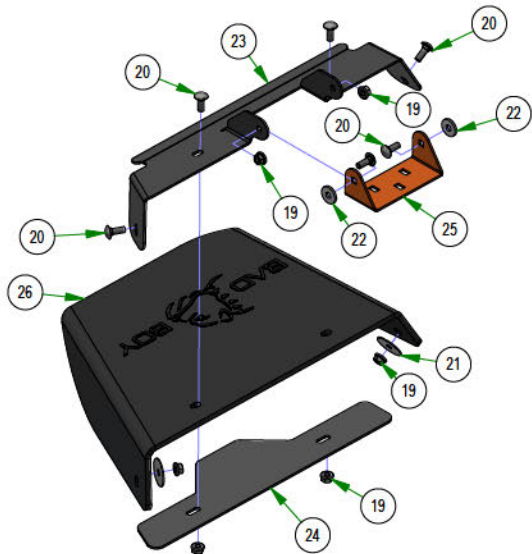

PARTS SECTION: DECK SUB ASSEMBLIES

210-6015-98
MZ Discharge Chute Assembly