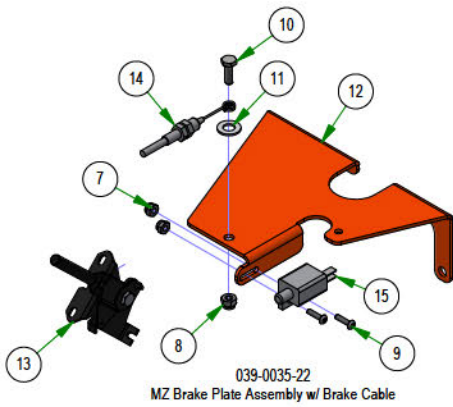

PARTS SECTION: TRANSAXLES SUB ASSEMBLIES

Parts List				Parts List			
ITEM	QTY	PART NUMBER	DESCRIPTION	ITEM	QTY	PART NUMBER	DESCRIPTION
1	2	022-2051-22	Rim for 022-2050-22 / 022-2050-25	13	1	055-2012-00	Universal Throttle Head - 2012
2	2	022-2053-00	Tire Only for Rear Wheel Assy Reaper (18x8.5-8)	14	1	064-8057-17	MZ Brake Cable
3	2	022-8025-00	18x9.50-8 Rear Tire Only 48 MZ	15	1	077-8073-00	Safety Switch
4	2	022-8026-22	Black Rear Wheel 48in MZ	16	1	015-8003-00	MZ Seal & Retainer Kit
6	2	022-8052-00	Tire Only for Rear Wheel Assy Reaper (18x9.5-8)	17	1	034-9080-00	Transaxle Spring
5	2	022-8053-00	Wheel Only for Rear Wheel Assy Reaper (18x9.5-8)	18	1	050-2075-00	Fan/Pulley Kit for ZT / 2017 MZ
7	2	013-5019-00	#10 Nylock Nut	19	1	050-2078-00	MZ 4 Bolt Hub Kit
8	1	013-8073-00	1/4-20 NYLON INSERT LOCKNUT ZINC	20	1	015-8003-00	MZ Seal & Retainer Kit
9	2	018-5200-00	10-24 X 5/8 BS Button Head Bolt	21	1	034-9080-00	Transaxle Spring
10	1	018-8052-00	1/4-20 X 3/4 HEX CAP SCREW (GR.5) ZINC	22	1	050-2075-00	Fan/Pulley Kit for ZT / 2017 MZ
11	1	019-2003-00	.390 ID X .750 OD X .062 THK FLAT WASHER NYLON	23	1	050-2078-00	MZ 4 Bolt Hub Kit
12	1	039-0035-00	2017 MZ Brake Lock Bracket