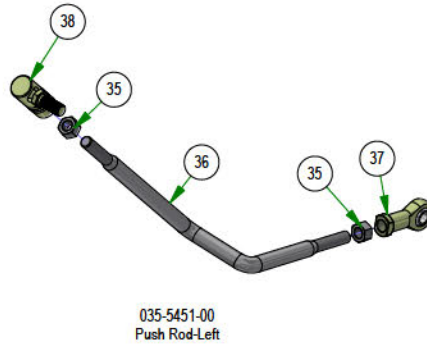

PARTS SECTION: DRIVE ARM SUB ASSEMBLIES

PARTS SECTION: DRIVE ARM SUB ASSEMBLIES

Parts List				Parts List			
ITEM	QTY	PART NUMBER	DESCRIPTION	ITEM	QTY	PART NUMBER	DESCRIPTION
1	1	013-8043-00	5/16-18 HEX NUT ZINC	20	1	069-4010-00	Rubber Grip
2	1	018-8063-00	5/16-18 X 3/4 HEX CAP SCREW (GR.5) ZINC	21	1	014-9006-00	9565K16_Polyethylene Square Plug
3	1	024-6034-00	1/4 DRIVE-TYPE STRAIGHT GREASE FITTING ZINC YELLOW)	22	2	018-0089-00	92323A554_Grade 5 Steel Serrated-Flange Hex Head Screw
4	2	031-0032-00	2019 Drive Arm Bushing	23	1	031-0077-00	Small Mower Square Drive Arm Lower RH Weldment
5	1	031-0053-00	2021 Drive Actuator RH Weldment	24	1	031-9033-00	Small Mower Square Drive Arm RH Weldment
6	1	013-8043-00	5/16-18 HEX NUT ZINC	25	1	031-9044-00	Grip for 031-9045-00 / 031-9046-00
7	1	018-8063-00	5/16-18 X 3/4 HEX CAP SCREW (GR.5) ZINC	26	1	014-9006-00	9565K16_Polyethylene Square Plug
8	1	024-6034-00	1/4 DRIVE-TYPE STRAIGHT GREASE FITTING ZINC YELLOW)	27	2	018-0089-00	92323A554_Grade 5 Steel Serrated-Flange Hex Head Screw
9	2	031-0032-00	2019 Drive Arm Bushing	28	1	031-0076-00	Small Mower Square Drive Arm Lower LH Weldment
10	1	031-0054-00	2021 Drive Actuator LH Weldment	29	1	031-9032-00	Small Mower Square Drive Arm LH Weldment
11	2	013-8047-00	5/16-18 NYL INS L/N ZC	30	1	031-9044-00	Grip for 031-9045-00 / 031-9046-00
12	2	018-2020-18	5/16-18 x 1 3/8" Button Head Torx Drive Bolt	31	2	013-6051-00	3/8" Fine Threaded Jam Nut
13	1	031-8850-02	ZT Direction Steering Arm (Left)	32	1	035-5450-01	Push Rod - Right (Rod Only)
14	1	031-9020-70	Steering Arm Elbow (Left)	33	1	048-3000-00	Spherical Rod End - Outlaw
15	1	069-4010-00	Rubber Grip	34	1	099-2009-00	Quick Release Ball Joint
16	2	013-8047-00	5/16-18 NYL INS L/N ZC	35	2	013-6051-00	3/8" Fine Threaded Jam Nut
17	2	018-2020-18	5/16-18 x 1 3/8" Button Head Torx Drive Bolt	36	1	035-5451-01	Push Rod LH (Rod Only)
18	1	031-8851-02	ZT Direction Steering Arm (Right)	37	1	048-3000-00	Spherical Rod End - Outlaw
19	1	031-9025-70	Steering Arm Elbow (Right)	38	1	099-2009-00	Quick Release Ball Joint