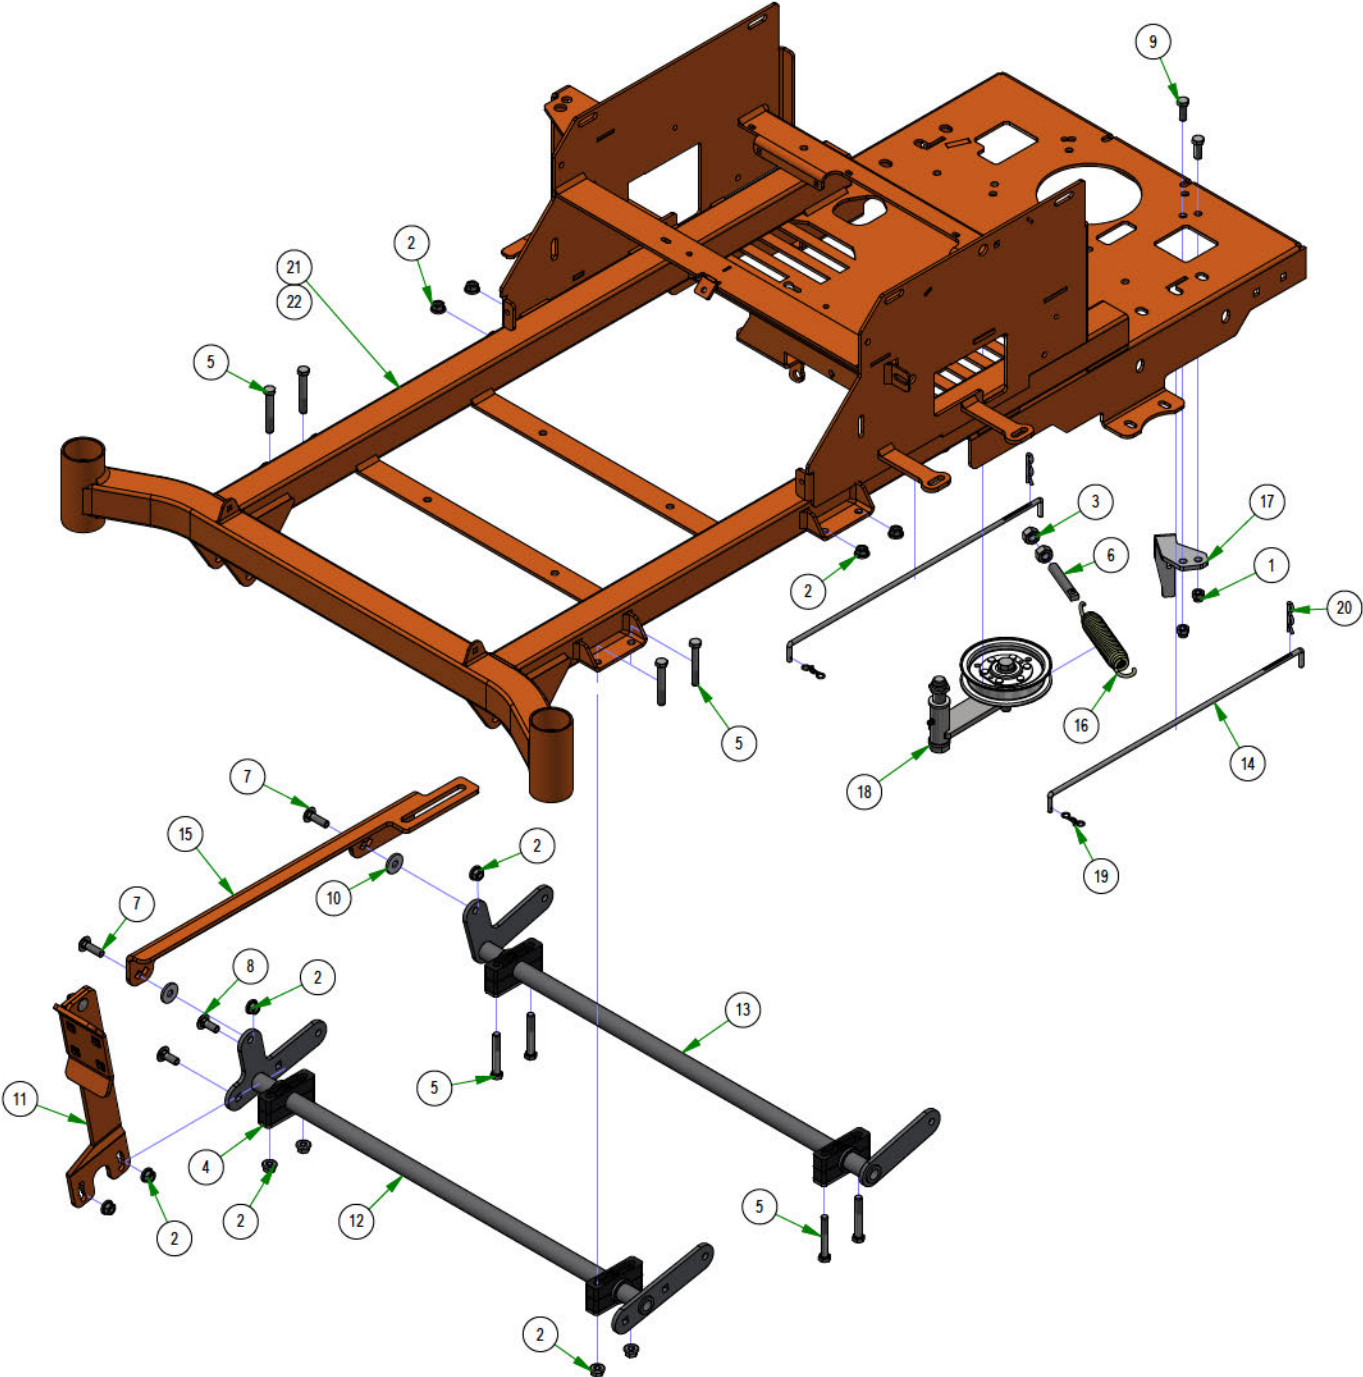

PARTS SECTION: LOWER FRAME

PARTS SECTION: LOWER FRAME

Parts List				Parts List			
ITEM	QTY	PART NUMBER	DESCRIPTION	ITEM	QTY	PART NUMBER	DESCRIPTION
1	2	013-5041-00	3/8-16 NYLON INSERT LOCKNUT ZINC	12	1	028-0002-00	Actuator Bar Front- 2017 MZ/ZT
2	12	013-5202-00	3/8-16 NYLON INSERT FLANGE LOCKNUT (GR.F) ZINC	13	1	028-0003-00	Actuator Bar Rear- 2017 MZ/ZT
3	2	013-7018-00	1/2-13 HEX NUT ZINC	14	2	028-0070-00	Neutral Rod
4	4	017-9076-00	Pillow Block Kit	15	1	031-0510-00	2017 MZ/ZT Actuator Linkage
5	8	018-0028-00	3/8-16 X 2-1/2 HEX CAP SCREW (GR.5) ZINC	16	1	034-2020-00	Deck Idler Spring
6	1	018-2004-50	All Thread	17	1	039-0267-00	2025 ZT Clutch Bracket
7	2	018-5043-00	3/8-16 X 1-1/4 CARRIAGE BOLT ZINC	18	1	039-5944-01	ZT Pump Idler
8	2	018-5044-00	3/8-16 X 1 CARRIAGE BOLT (GR.5) ZINC	19	2	044-2004-00	Bow Pin
9	2	018-6049-00	3/8-16 X 1 GR 5 Hex Bolts Zinc	20	2	044-2008-00	Neutral Rod Clip
10	2	019-2073-00	.390 ID X 1.12 OD X .125 THK FLAT WASHER NYLON	21	1	070-2500-00	2025 MZ 42-48 Frame
11	1	026-0019-01	Foot Pedal Assembly	22	1	070-2501-00	2025 MZ-Avenger 54-60 Frame