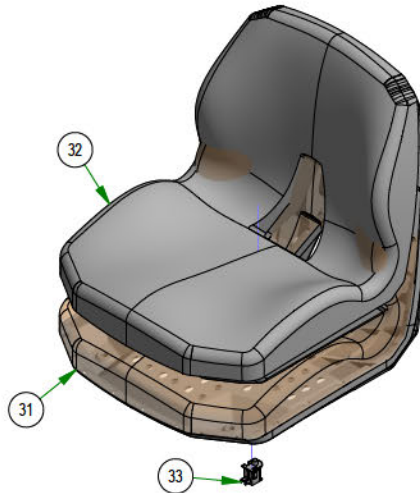

PARTS SECTION: FRAME SUB ASSEMBLIES

079-3425-25
2025 MZ/Avenger
Floorboard Assembly

026-0019-01
Foot Pedal Assembly

017-9076-00
Pillow Block Kit

028-0070-17
ZT Deck Height
Bar Assembly

039-5944-01
ZT Pump Idler

PARTS SECTION: FRAME SUB ASSEMBLIES

086-3600-25
2025 Wiring Harness
with Clips and Lights

071-1000-25
2025 Magnum & Rambler Seat

071-2100-22
2022 Avenger Seat

079-3560-25
2025 Small Mower
Control Panel Assembly
&
079-3562-25
2025 Rambler Control
Panel Assembly