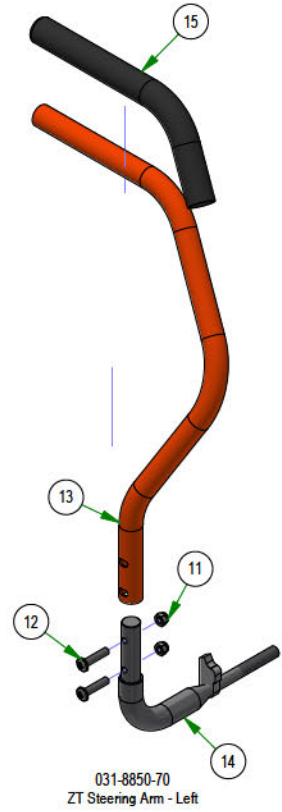

PARTS SECTION: DRIVE ARM SUB ASSEMBLIES

PARTS SECTION: DRIVE ARM SUB ASSEMBLIES

Parts List				Parts List			
ITEM	QTY	PART NUMBER	DESCRIPTION	ITEM	QTY	PART NUMBER	DESCRIPTION
1	1	013-8043-00	5/16-18 HEX NUT ZINC	20	1	069-4010-00	Rubber Grip
2	1	018-8063-00	5/16-18 X 3/4 HEX CAP SCREW (GR.5) ZINC	21	1	014-9006-00	9565K16_Polyethylene Square Plug
3	1	024-6034-00	1/4 DRIVE-TYPE STRAIGHT GREASE FITTING ZINC YELLOW)	22	2	018-0089-00	92323A554_Grade 5 Steel Serrated-Flange Hex Head Screw
4	2	031-0032-00	2019 Drive Arm Bushing	23	1	031-0077-00	Small Mower Square Drive Arm Lower RH Weldment
5	1	031-0053-00	2021 Drive Actuator RH Weldment	24	1	031-9033-00	Small Mower Square Drive Arm RH Weldment
6	1	013-8043-00	5/16-18 HEX NUT ZINC	25	1	031-9044-00	Grip for 031-9045-00 / 031-9046-00
7	1	018-8063-00	5/16-18 X 3/4 HEX CAP SCREW (GR.5) ZINC	26	1	014-9006-00	9565K16_Polyethylene Square Plug
8	1	024-6034-00	1/4 DRIVE-TYPE STRAIGHT GREASE FITTING ZINC YELLOW)	27	2	018-0089-00	92323A554_Grade 5 Steel Serrated-Flange Hex Head Screw
9	2	031-0032-00	2019 Drive Arm Bushing	28	1	031-0076-00	Small Mower Square Drive Arm Lower LH Weldment
10	1	031-0054-00	2021 Drive Actuator LH Weldment	29	1	031-9032-00	Small Mower Square Drive Arm LH Weldment
11	2	013-8047-00	5/16-18 NYL INS L/N ZC	30	1	031-9044-00	Grip for 031-9045-00 / 031-9046-00
12	2	018-2020-18	5/16-18 x 1 3/8" Button Head Torx Drive Bolt	31	2	013-6051-00	3/8" Fine Threaded Jam Nut
13	1	031-8850-02	ZT Direction Steering Arm (Left)	32	1	035-5450-01	Push Rod - Right (Rod Only)
14	1	031-9020-70	Steering Arm Elbow (Left)	33	1	048-3000-00	Spherical Rod End - Outlaw
15	1	069-4010-00	Rubber Grip	34	1	099-2009-00	Quick Release Ball Joint
16	2	013-8047-00	5/16-18 NYL INS L/N ZC	35	2	013-6051-00	3/8" Fine Threaded Jam Nut
17	2	018-2020-18	5/16-18 x 1 3/8" Button Head Torx Drive Bolt	36	1	035-5451-01	Push Rod LH (Rod Only)
18	1	031-8851-02	ZT Direction Steering Arm (Right)	37	1	048-3000-00	Spherical Rod End - Outlaw
19	1	031-9025-70	Steering Arm Elbow (Right)	38	1	099-2009-00	Quick Release Ball Joint