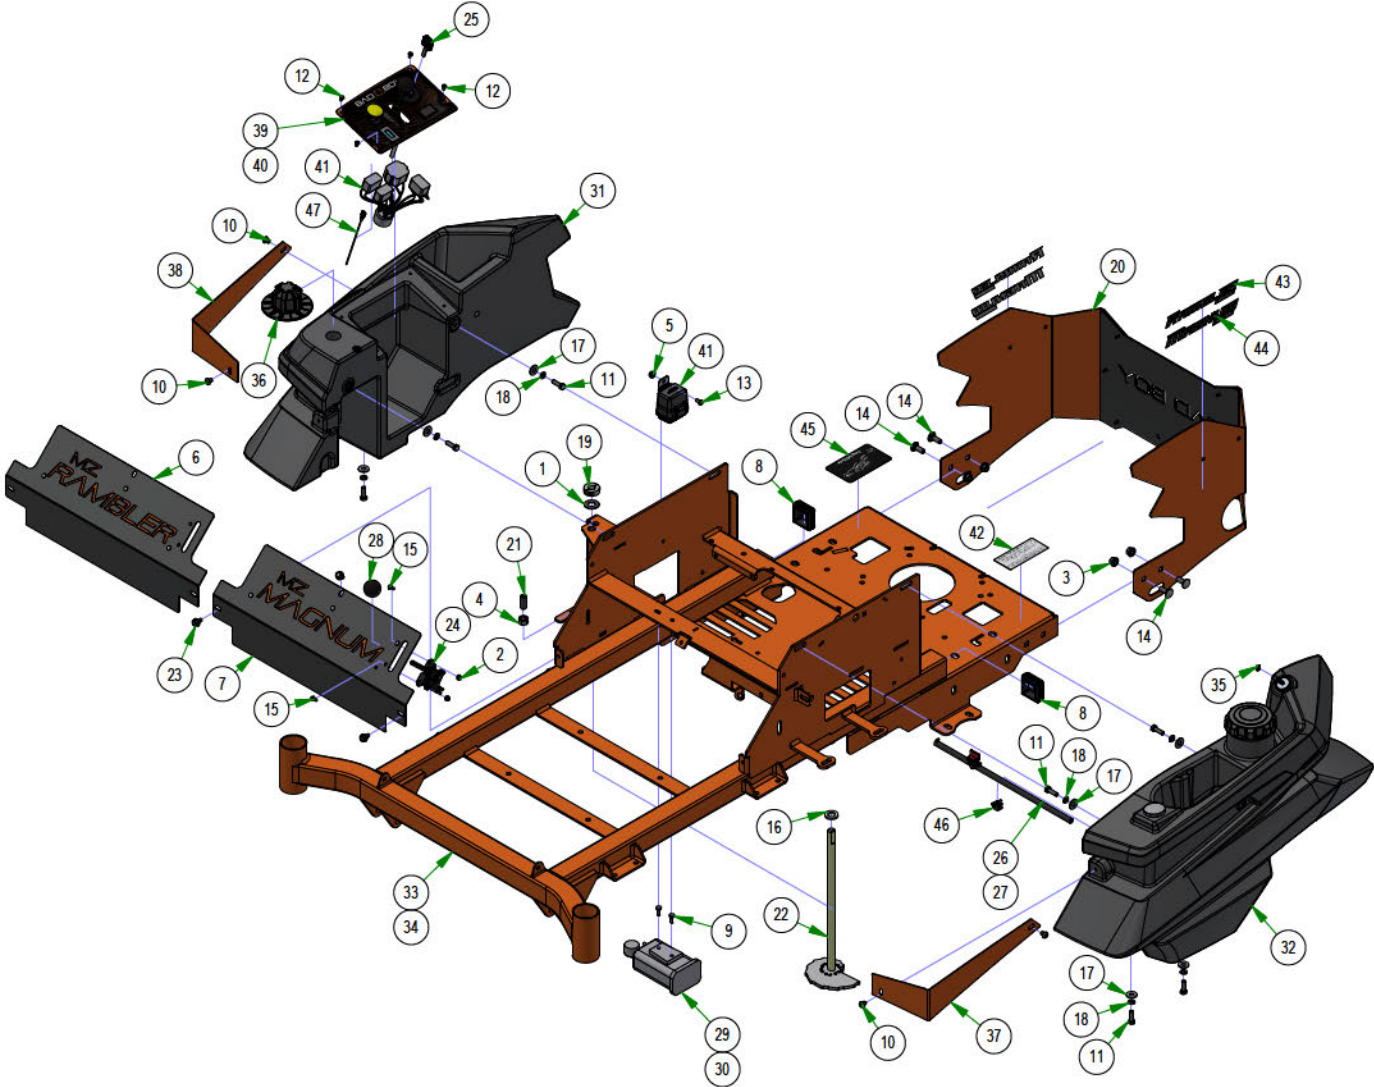

PARTS SECTION: FUEL TANK & REAR COVER

PARTS SECTION: FUEL TANK & REAR COVER

Parts List				Parts List			
ITEM	QTY	PART NUMBER	DESCRIPTION	ITEM	QTY	PART NUMBER	DESCRIPTION
1	1	013-0080-00	.625 ID x 1.250 OD x .062 THK F/W Nylon	25	1	042-9000-00	Ignition Key
2	2	013-5019-00	10-24 NYLON INSERT LOCKNUT ZINC	26	1	051-0001-23	15" Fuel Line Assembly
3	4	013-5202-00	3/8-16 NYLON INSERT FLANGE LOCKNUT (GR.F) ZINC	27	1	051-2014-31	31" Fuel Line Assembly
4	1	013-7018-00	1/2-13 HEX NUT ZINC	28	1	055-2013-00	Throttle Knob
5	1	013-9001-00	1/4-20 HEX SERRATED FLANGE NUT HARD/ZINC	29	1	067-0015-01	MZ Kohler 42" EPA Canister Assembly
6	1	014-3317-23	2023 MZ Rambler Cooler Cover Assembly	30	1	067-0015-02	MZ Kohler EPA Canister Assembly
7	1	014-3318-23	2023 MZ Magnum Cooler Cover Assembly	31	1	067-2025-00	2025 Aven, Magnum & Rambler RH Consol Tank
8	2	014-9000-00	2X2 Frame Plug	32	1	067-2026-00	2025 Aven, Magnum & Rambler LH Fuel Tank
9	2	018-0024-00	M6-1.0 X 16MM DIN 933 HEX TAP BOLT (CL 8.8) ZINC	33	1	070-2500-00	2025 MZ 42-48 Frame
10	4	018-0116-00	5/16-18 x 3/8 Button SOC CAP BLACK	34	1	070-2501-00	2025 MZ-Avenger 54-60 Frame
11	7	018-2007-00	5/16-18 X 1 HEX CAP SCREW (GR.5) ZINC	35	1	072-8070-00	MZ Tank Hose Clamp 1/4 Vinyl
12	4	018-2010-00	10-32 X 3/8 BUTTON SOCKET CAP SCREW 18-8 STAINLESS STEEL	36	1	077-9000-00	MZ/ZT Deck Height Dial
13	1	018-2012-00	1/4-20 X 1/2 BUTTON SOCKET CAP SCREW 18-8 STAINLESS STEEL	37	1	079-3292-00	2025 Metal tank insert - Right
14	4	018-5044-00	3/8-16 X 1 CARRIAGE BOLT (GR.5) ZINC	38	1	079-3293-00	2025 Metal Tank insert - left
15	2	018-5200-00	10-24 X 5/8 BUTTON SOCKET CAP SCREW 18-8 STAINLESS STEEL	39	1	079-3560-25	2025 Small Mower Control Panel Assembly
16	1	019-6017-00	.635 ID X 1.120 OD X .140 THICK FLAT WASHER NYLON	40	1	079-3562-25	2023 Rambler Control Panel Assembly
17	7	019-8044-00	5/16 USS FLAT WASHER (7/8 OD) ZINC	41	1	086-3600-25	2025 Wiring Harness with Clips and Lights
18	7	019-8051-00	5/16 SPLIT LOCKWASHER ZINC	42	1	091-0015-25	2025 EPA Build Date Punch Decal
19	1	025-0002-00	5/8" Split Collar	43	2	091-0508-00	Rambler Back Plate Decal
20	1	026-0400-25	MZ Rear Cover Assembly	44	2	091-0509-00	Magnum Back Plate Decal
21	1	028-0008-00	Dial Rod Plunger	45	1	091-3017-00	Pump Belt Route Decal-Pump Plate
22	1	028-0070-17	ZT Deck Height Bar Assembly	46	1	214-1008-00	Edge Clip With Ziptie
23	3	030-7044-00	5/16-18 X 1/2 HWH unslot (F) tcs zinc	47	1	216-1000-17	2017 MZ/ZT/MAV Tach Wire Assy
24	1	039-0035-22	MZ Brake Plate Assembly w/ Brake Cable