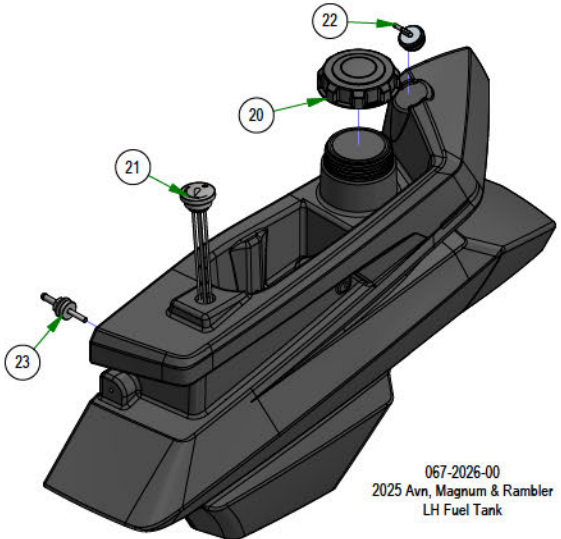

PARTS SECTION: FRAME SUB ASSEMBLIES

PARTS SECTION: FRAME SUB ASSEMBLIES

Parts List				Parts List			
ITEM	QTY	PART NUMBER	DESCRIPTION	ITEM	QTY	PART NUMBER	DESCRIPTION
1	0.333 ft	051-8067-00	1/4 Fuel Line	13	1	067-0015-00	Carbon Canister for Magnum/MZ
2	2	072-8069-00	1/4 Fuel Hose Clamp	14	3	072-0002-00	8.6mm Hose Clamp
3	0.917 ft	051-8067-00	1/4 Fuel Line	15	1	072-8073-00	3/16" Vinyl Hose Clamp
4	1	067-6057-00	2 Way Fuel Shut-Off Valve	16	1	051-2023-02	3/16 Vinyl Tubing, 44"
5	1	072-8069-00	1/4 Fuel Hose Clamp	17	1	051-2027-02	3/16" Clear Vinyl Tubing, 52"
6	0.333 ft	051-8067-00	1/4 Fuel Line	18	1	067-0015-00	Carbon Canister for Magnum/MZ
7	2	072-8069-00	1/4 Fuel Hose Clamp	19	3	072-0002-00	8.6mm Hose Clamp
8	2.250 ft	051-8067-00	1/4 Fuel Line	20	1	066-8083-00	Fuel Cap
9	1	067-6057-00	2 Way Fuel Shut-Off Valve	21	1	067-0031-00	Fuel Gauge & Grommet
10	1	072-8069-00	1/4 Fuel Hose Clamp	22	1	067-6070-00	Rollover Valve W/Grommet
11	1	051-2023-01	3/16 Vinyl Tubing, 53"	23	1	067-9902-00	Fuel Pickup
12	1	051-2027-01	3/16" Clear Vinyl Tubing, 44"