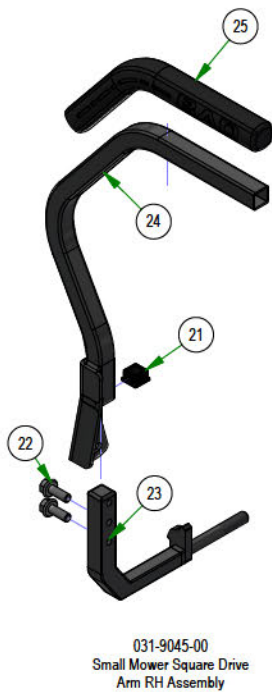

PARTS SECTION: DRIVE ARM SUB ASSEMBLIES

PARTS SECTION: DRIVE ARM SUB ASSEMBLIES

Parts List				Parts List			
ITEM	QTY	PART NUMBER	DESCRIPTION	ITEM	QTY	PART NUMBER	DESCRIPTION
1	1	013-8043-00	5/16-18 HEX NUT ZINC	20	1	069-4010-00	Rubber Grip
2	1	018-8063-00	5/16-18 X 3/4 HEX CAP SCREW (GR.5) ZINC	21	1	014-9006-00	9565K16_Polyethylene Square Plug
3	1	024-6034-00	1/4 DRIVE-TYPE STRAIGHT GREASE FITTING ZINC YELLOW)	22	2	018-0089-00	92323A554_Grade 5 Steel Serrated-Flange Hex Head Screw
4	2	031-0032-00	2019 Drive Arm Bushing	23	1	031-0077-00	Small Mower Square Drive Arm Lower RH Weldment
5	1	031-0053-00	2021 Drive Actuator RH Weldment	24	1	031-9033-00	Small Mower Square Drive Arm RH Weldment
6	1	013-8043-00	5/16-18 HEX NUT ZINC	25	1	031-9044-00	Grip for 031-9045-00 / 031-9046-00
7	1	018-8063-00	5/16-18 X 3/4 HEX CAP SCREW (GR.5) ZINC	26	1	014-9006-00	9565K16_Polyethylene Square Plug
8	1	024-6034-00	1/4 DRIVE-TYPE STRAIGHT GREASE FITTING ZINC YELLOW)	27	2	018-0089-00	92323A554_Grade 5 Steel Serrated-Flange Hex Head Screw
9	2	031-0032-00	2019 Drive Arm Bushing	28	1	031-0076-00	Small Mower Square Drive Arm Lower LH Weldment
10	1	031-0054-00	2021 Drive Actuator LH Weldment	29	1	031-9032-00	Small Mower Square Drive Arm LH Weldment
11	2	013-8047-00	5/16-18 NYL INS L/N ZC	30	1	031-9044-00	Grip for 031-9045-00 / 031-9046-00
12	2	018-2020-18	5/16-18 x 1 3/8" Button Head Torx Drive Bolt	31	2	013-6051-00	3/8" Fine Threaded Jam Nut
13	1	031-8850-02	ZT Direction Steering Arm (Left)	32	1	035-5450-01	Push Rod - Right (Rod Only)
14	1	031-9020-70	Steering Arm Elbow (Left)	33	1	048-3000-00	Spherical Rod End - Outlaw
15	1	069-4010-00	Rubber Grip	34	1	099-2009-00	Quick Release Ball Joint
16	2	013-8047-00	5/16-18 NYL INS L/N ZC	35	2	013-6051-00	3/8" Fine Threaded Jam Nut
17	2	018-2020-18	5/16-18 x 1 3/8" Button Head Torx Drive Bolt	36	1	035-5451-01	Push Rod LH (Rod Only)
18	1	031-8851-02	ZT Direction Steering Arm (Right)	37	1	048-3000-00	Spherical Rod End - Outlaw
19	1	031-9025-70	Steering Arm Elbow (Right)	38	1	099-2009-00	Quick Release Ball Joint