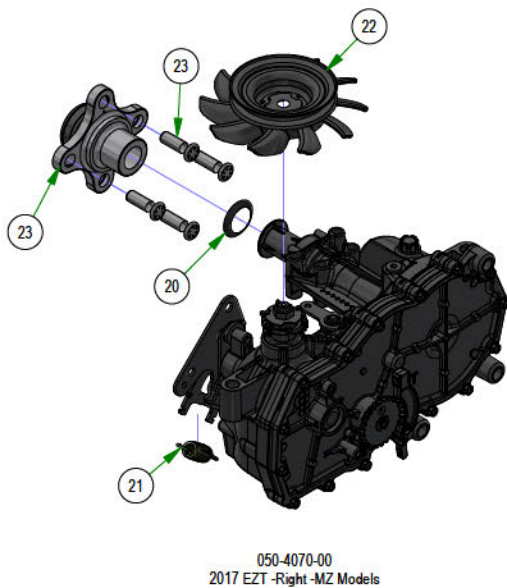

PARTS SECTION: TRANSAXLES SUB ASSEMBLIES

Parts List				Parts List			
ITEM	QTY	PART NUMBER	DESCRIPTION	ITEM	QTY	PART NUMBER	DESCRIPTION
1	2	022-2051-22	Rim for 022-2050-22 / 022-2050-25	13	1	055-2012-00	Universal Throttle Head - 2012
2	2	022-2053-00	Tire Only for Rear Wheel Assy Reaper (18x8.5-8)	14	1	064-8057-17	MZ Brake Cable
3	2	022-8025-00	18x9.50-8 Rear Tire Only 48 MZ	15	1	077-8073-00	Safety Switch
4	2	022-8026-22	Black Rear Wheel 48in MZ	16	1	015-8003-00	MZ Seal & Retainer Kit
6	2	022-8052-00	Tire Only for Rear Wheel Assy Reaper (18x9.5-8)	17	1	034-9080-00	Transaxle Spring
5	2	022-8053-00	Wheel Only for Rear Wheel Assy Reaper (18x9.5-8)	18	1	050-2075-00	Fan/Pulley Kit for ZT / 2017 MZ
7	2	013-5019-00	#10 Nylock Nut	19	1	050-2078-00	MZ 4 Bolt Hub Kit
8	1	013-8073-00	1/4-20 NYLON INSERT LOCKNUT ZINC	20	1	015-8003-00	MZ Seal & Retainer Kit
9	2	018-5200-00	10-24 X 5/8 BS Button Head Bolt	21	1	034-9080-00	Transaxle Spring
10	1	018-8052-00	1/4-20 X 3/4 HEX CAP SCREW (GR.5) ZINC	22	1	050-2075-00	Fan/Pulley Kit for ZT / 2017 MZ
11	1	019-2003-00	.390 ID X .750 OD X .062 THK FLAT WASHER NYLON	23	1	050-2078-00	MZ 4 Bolt Hub Kit
12	1	039-0035-00	2017 MZ Brake Lock Bracket