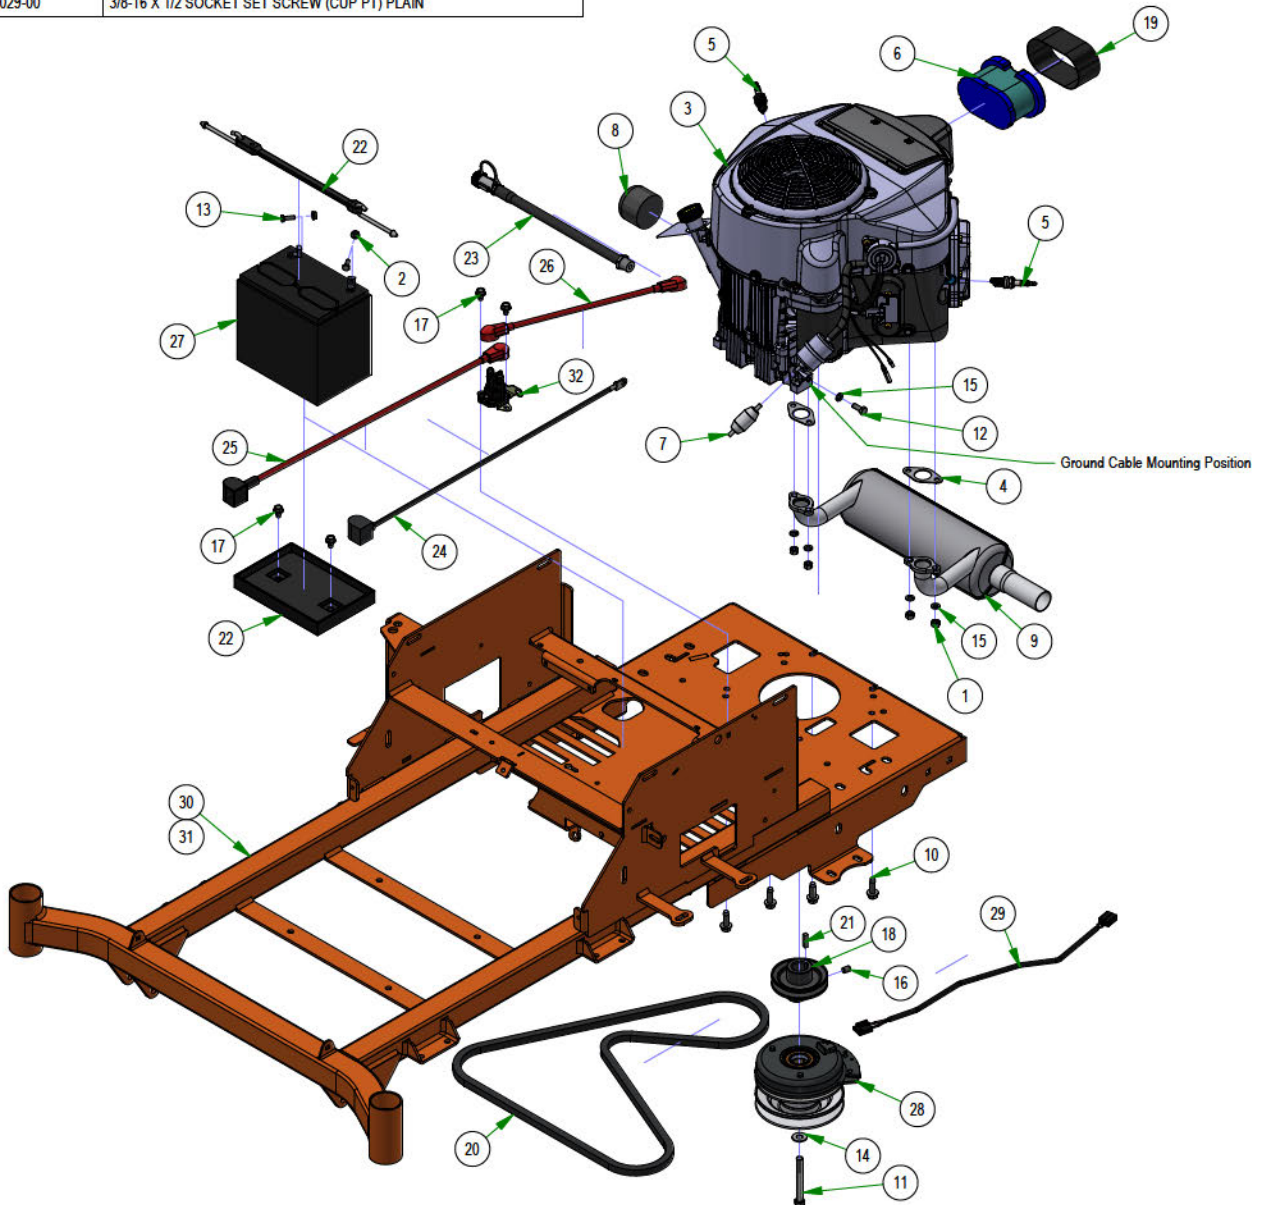

Parts List				Parts List			
ITEM	QTY	PART NUMBER	DESCRIPTION	ITEM	QTY	PART NUMBER	DESCRIPTION
1	4	013-0075-00	M8-1.25 DIN 934 HEX NUT (CL.8) ZINC	17	4	030-7044-00	5/16-18 X 1/2 HWH unslot (F) tcs zinc
2	2	013-9001-00	1/4-20 HEX SERRATED FLANGE NUT HARD/ZINC	18	1	033-2010-00	3-3/4" Motor Pulley
3	1	015-0022-00	726cc Kawasaki Engine-FR651V	19	1	041-4000-00	Air Filter Pre-Cleaner for KAW
4	2	015-0077-01	Exhaust Gasket	20	1	041-6400-00	Pump Belt
5	2	015-8001-00	Spark Plug - Kawasaki	21	1	042-6030-00	1/4 X 1 SQ MACHINERY KEY 1018 STL PLN
6	1	063-2097-00	Kawasaki Air Filter	22	1	043-8930-98	2023 Battery Hold Down Assembly
7	1	063-6000-00	Universal Inline Fuel Filter	23	1	051-5404-00	Kawasaki Oil Drain
8	1	063-8017-00	Oil Filter	24	1	064-0030-00	24 inch Black Cable - MZ/ZT
9	1	015-0052-00	Kawasaki Muffler 1251	25	1	064-5300-00	24" Red Battery Cable
10	4	018-1075-00	3/8-16 X 1-1/8 HEX WASHER UNSLOT SERRATED (TRI-LOB) TRS ZINC YELLOW	26	1	064-5301-00	14" Red Battery Cable
11	1	018-5052-21	7/16-20 x 3 1/2" Hex Bolt GR8 W/ Patch	27	1	068-8049-00	SP-35 Battery
12	1	018-5321-00	M8-1.25 X 20MM DIN 933 HEX TAP BOLT (CL 8.8) ZINC	28	1	070-0057-00	105 Ft Lb. Clutch - 1" Shaft
13	2	018-8052-00	1/4-20 X 3/4 HEX CAP SCREW (GR.5) ZINC	29	1	070-2000-00	Clutch Pigtail
14	1	019-5029-00	3/8 FLAT WASHER USS (1" OD) ZINC	30	1	070-2500-00	2025 MZ 42-48 Frame
15	5	019-8051-00	5/16 SPLIT LOCKWASHER ZINC	31	1	070-2501-00	2025 MZ-Avenger 54-60 Frame
16	1	030-6029-00	3/8-16 X 1/2 SOCKET SET SCREW (CUP PT) PLAIN	32	1	108-0001-00	Solenoid