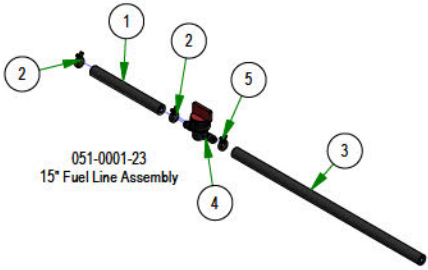

PARTS SECTION: FRAME SUB ASSEMBLIES

PARTS SECTION: FRAME SUB ASSEMBLIES

Parts List				Parts List			
ITEM	QTY	PART NUMBER	DESCRIPTION	ITEM	QTY	PART NUMBER	DESCRIPTION
1	0.333 ft	051-8067-00	1/4 Fuel Line	13	1	067-0015-00	Carbon Canister for Magnum/MZ
2	2	072-8069-00	1/4 Fuel Hose Clamp	14	3	072-0002-00	8.6mm Hose Clamp
3	0.917 ft	051-8067-00	1/4 Fuel Line	15	1	072-8073-00	3/16" Vinyl Hose Clamp
4	1	067-6057-00	2 Way Fuel Shut-Off Valve	16	1	051-2023-02	3/16 Vinyl Tubing, 44"
5	1	072-8069-00	1/4 Fuel Hose Clamp	17	1	051-2027-02	3/16" Clear Vinyl Tubing, 52"
6	0.333 ft	051-8067-00	1/4 Fuel Line	18	1	067-0015-00	Carbon Canister for Magnum/MZ
7	2	072-8069-00	1/4 Fuel Hose Clamp	19	3	072-0002-00	8.6mm Hose Clamp
8	2.250 ft	051-8067-00	1/4 Fuel Line	20	1	066-8083-00	Fuel Cap
9	1	067-6057-00	2 Way Fuel Shut-Off Valve	21	1	067-0031-00	Fuel Gauge & Grommet
10	1	072-8069-00	1/4 Fuel Hose Clamp	22	1	067-6070-00	Rollover Valve W/Grommet
11	1	051-2023-01	3/16 Vinyl Tubing, 53"	23	1	067-9902-00	Fuel Pickup
12	1	051-2027-01	3/16" Clear Vinyl Tubing, 44"