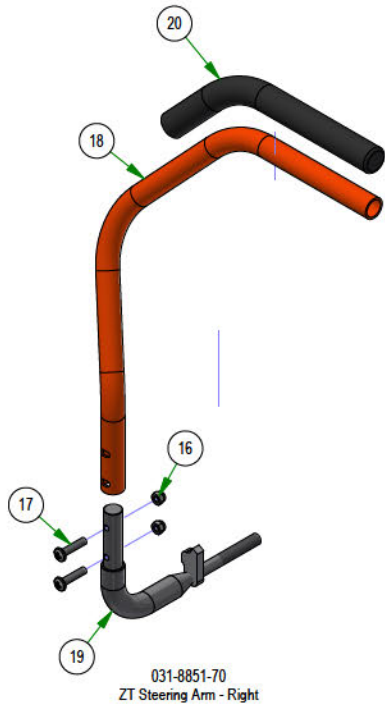

PARTS SECTION: DRIVE ARM SUB ASSEMBLIES

PARTS SECTION: DRIVE ARM SUB ASSEMBLIES

Parts List				Parts List			
ITEM	QTY	PART NUMBER	DESCRIPTION	ITEM	QTY	PART NUMBER	DESCRIPTION
1	1	013-8043-00	5/16-18 HEX NUT ZINC	20	1	069-4010-00	Rubber Grip
2	1	018-8063-00	5/16-18 X 3/4 HEX CAP SCREW (GR.5) ZINC	21	1	014-9006-00	9565K16_Polyethylene Square Plug
3	1	024-6034-00	1/4 DRIVE-TYPE STRAIGHT GREASE FITTING ZINC YELLOW)	22	2	018-0089-00	92323A554_Grade 5 Steel Serrated-Flange Hex Head Screw
4	2	031-0032-00	2019 Drive Arm Bushing	23	1	031-0077-00	Small Mower Square Drive Arm Lower RH Weldment
5	1	031-0053-00	2021 Drive Actuator RH Weldment	24	1	031-9033-00	Small Mower Square Drive Arm RH Weldment
6	1	013-8043-00	5/16-18 HEX NUT ZINC	25	1	031-9044-00	Grip for 031-9045-00 / 031-9046-00
7	1	018-8063-00	5/16-18 X 3/4 HEX CAP SCREW (GR.5) ZINC	26	1	014-9006-00	9565K16_Polyethylene Square Plug
8	1	024-6034-00	1/4 DRIVE-TYPE STRAIGHT GREASE FITTING ZINC YELLOW)	27	2	018-0089-00	92323A554_Grade 5 Steel Serrated-Flange Hex Head Screw
9	2	031-0032-00	2019 Drive Arm Bushing	28	1	031-0076-00	Small Mower Square Drive Arm Lower LH Weldment
10	1	031-0054-00	2021 Drive Actuator LH Weldment	29	1	031-9032-00	Small Mower Square Drive Arm LH Weldment
11	2	013-8047-00	5/16-18 NYL INS L/N ZC	30	1	031-9044-00	Grip for 031-9045-00 / 031-9046-00
12	2	018-2020-18	5/16-18 x 1 3/8" Button Head Torx Drive Bolt	31	2	013-6051-00	3/8" Fine Threaded Jam Nut
13	1	031-8850-02	ZT Direction Steering Arm (Left)	32	1	035-5450-01	Push Rod - Right (Rod Only)
14	1	031-9020-70	Steering Arm Elbow (Left)	33	1	048-3000-00	Spherical Rod End - Outlaw
15	1	069-4010-00	Rubber Grip	34	1	099-2009-00	Quick Release Ball Joint
16	2	013-8047-00	5/16-18 NYL INS L/N ZC	35	2	013-6051-00	3/8" Fine Threaded Jam Nut
17	2	018-2020-18	5/16-18 x 1 3/8" Button Head Torx Drive Bolt	36	1	035-5451-01	Push Rod LH (Rod Only)
18	1	031-8851-02	ZT Direction Steering Arm (Right)	37	1	048-3000-00	Spherical Rod End - Outlaw
19	1	031-9025-70	Steering Arm Elbow (Right)	38	1	099-2009-00	Quick Release Ball Joint