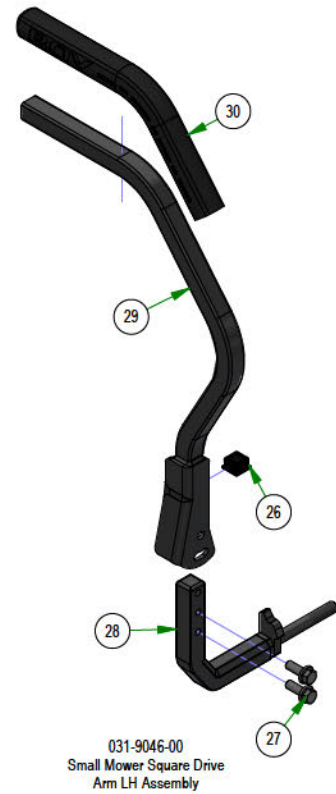

PARTS SECTION: DRIVE ARM SUB ASSEMBLIES

PARTS SECTION: DRIVE ARM SUB ASSEMBLIES

Parts List				Parts List			
ITEM	QTY	PART NUMBER	DESCRIPTION	ITEM	QTY	PART NUMBER	DESCRIPTION
1	1	013-8043-00	5/16-18 HEX NUT ZINC	20	1	069-4010-00	Rubber Grip
2	1	018-8063-00	5/16-18 X 3/4 HEX CAP SCREW (GR.5) ZINC	21	1	014-9006-00	9565K16_Polyethylene Square Plug
3	1	024-6034-00	1/4 DRIVE-TYPE STRAIGHT GREASE FITTING ZINC YELLOW)	22	2	018-0089-00	92323A554_Grade 5 Steel Serrated-Flange Hex Head Screw
4	2	031-0032-00	2019 Drive Arm Bushing	23	1	031-0077-00	Small Mower Square Drive Arm Lower RH Weldment
5	1	031-0053-00	2021 Drive Actuator RH Weldment	24	1	031-9033-00	Small Mower Square Drive Arm RH Weldment
6	1	013-8043-00	5/16-18 HEX NUT ZINC	25	1	031-9044-00	Grip for 031-9045-00 / 031-9046-00
7	1	018-8063-00	5/16-18 X 3/4 HEX CAP SCREW (GR.5) ZINC	26	1	014-9006-00	9565K16_Polyethylene Square Plug
8	1	024-6034-00	1/4 DRIVE-TYPE STRAIGHT GREASE FITTING ZINC YELLOW)	27	2	018-0089-00	92323A554_Grade 5 Steel Serrated-Flange Hex Head Screw
9	2	031-0032-00	2019 Drive Arm Bushing	28	1	031-0076-00	Small Mower Square Drive Arm Lower LH Weldment
10	1	031-0054-00	2021 Drive Actuator LH Weldment	29	1	031-9032-00	Small Mower Square Drive Arm LH Weldment
11	2	013-8047-00	5/16-18 NYL INS L/N ZC	30	1	031-9044-00	Grip for 031-9045-00 / 031-9046-00
12	2	018-2020-18	5/16-18 x 1 3/8" Button Head Torx Drive Bolt	31	2	013-6051-00	3/8" Fine Threaded Jam Nut
13	1	031-8850-02	ZT Direction Steering Arm (Left)	32	1	035-5450-01	Push Rod - Right (Rod Only)
14	1	031-9020-70	Steering Arm Elbow (Left)	33	1	048-3000-00	Spherical Rod End - Outlaw
15	1	069-4010-00	Rubber Grip	34	1	099-2009-00	Quick Release Ball Joint
16	2	013-8047-00	5/16-18 NYL INS L/N ZC	35	2	013-6051-00	3/8" Fine Threaded Jam Nut
17	2	018-2020-18	5/16-18 x 1 3/8" Button Head Torx Drive Bolt	36	1	035-5451-01	Push Rod LH (Rod Only)
18	1	031-8851-02	ZT Direction Steering Arm (Right)	37	1	048-3000-00	Spherical Rod End - Outlaw
19	1	031-9025-70	Steering Arm Elbow (Right)	38	1	099-2009-00	Quick Release Ball Joint