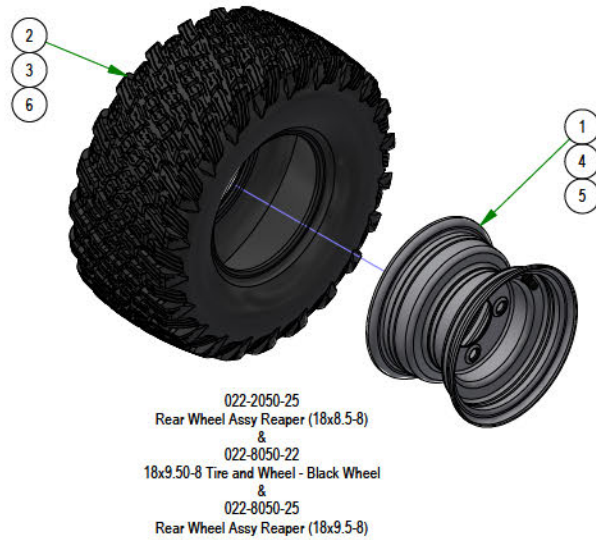

PARTS SECTION: TRANSAXLES SUB ASSEMBLIES

Parts List				Parts List			
ITEM	QTY	PART NUMBER	DESCRIPTION	ITEM	QTY	PART NUMBER	DESCRIPTION
1	2	022-2051-22	Rim for 022-2050-22 / 022-2050-25	13	1	055-2012-00	Universal Throttle Head - 2012
2	2	022-2053-00	Tire Only for Rear Wheel Assy Reaper (18x8.5-8)	14	1	064-8057-17	MZ Brake Cable
3	2	022-8025-00	18x9.50-8 Rear Tire Only 48 MZ	15	1	077-8073-00	Safety Switch
4	2	022-8026-22	Black Rear Wheel 48in MZ	16	1	015-8003-00	MZ Seal & Retainer Kit
6	2	022-8052-00	Tire Only for Rear Wheel Assy Reaper (18x9.5-8)	17	1	034-9080-00	Transaxle Spring
5	2	022-8053-00	Wheel Only for Rear Wheel Assy Reaper (18x9.5-8)	18	1	050-2075-00	Fan/Pulley Kit for ZT / 2017 MZ
7	2	013-5019-00	#10 Nylock Nut	19	1	050-2078-00	MZ 4 Bolt Hub Kit
8	1	013-8073-00	1/4-20 NYLON INSERT LOCKNUT ZINC	20	1	015-8003-00	MZ Seal & Retainer Kit
9	2	018-5200-00	10-24 X 5/8 BS Button Head Bolt	21	1	034-9080-00	Transaxle Spring
10	1	018-8052-00	1/4-20 X 3/4 HEX CAP SCREW (GR.5) ZINC	22	1	050-2075-00	Fan/Pulley Kit for ZT / 2017 MZ
11	1	019-2003-00	.390 ID X .750 OD X .062 THK FLAT WASHER NYLON	23	1	050-2078-00	MZ 4 Bolt Hub Kit
12	1	039-0035-00	2017 MZ Brake Lock Bracket