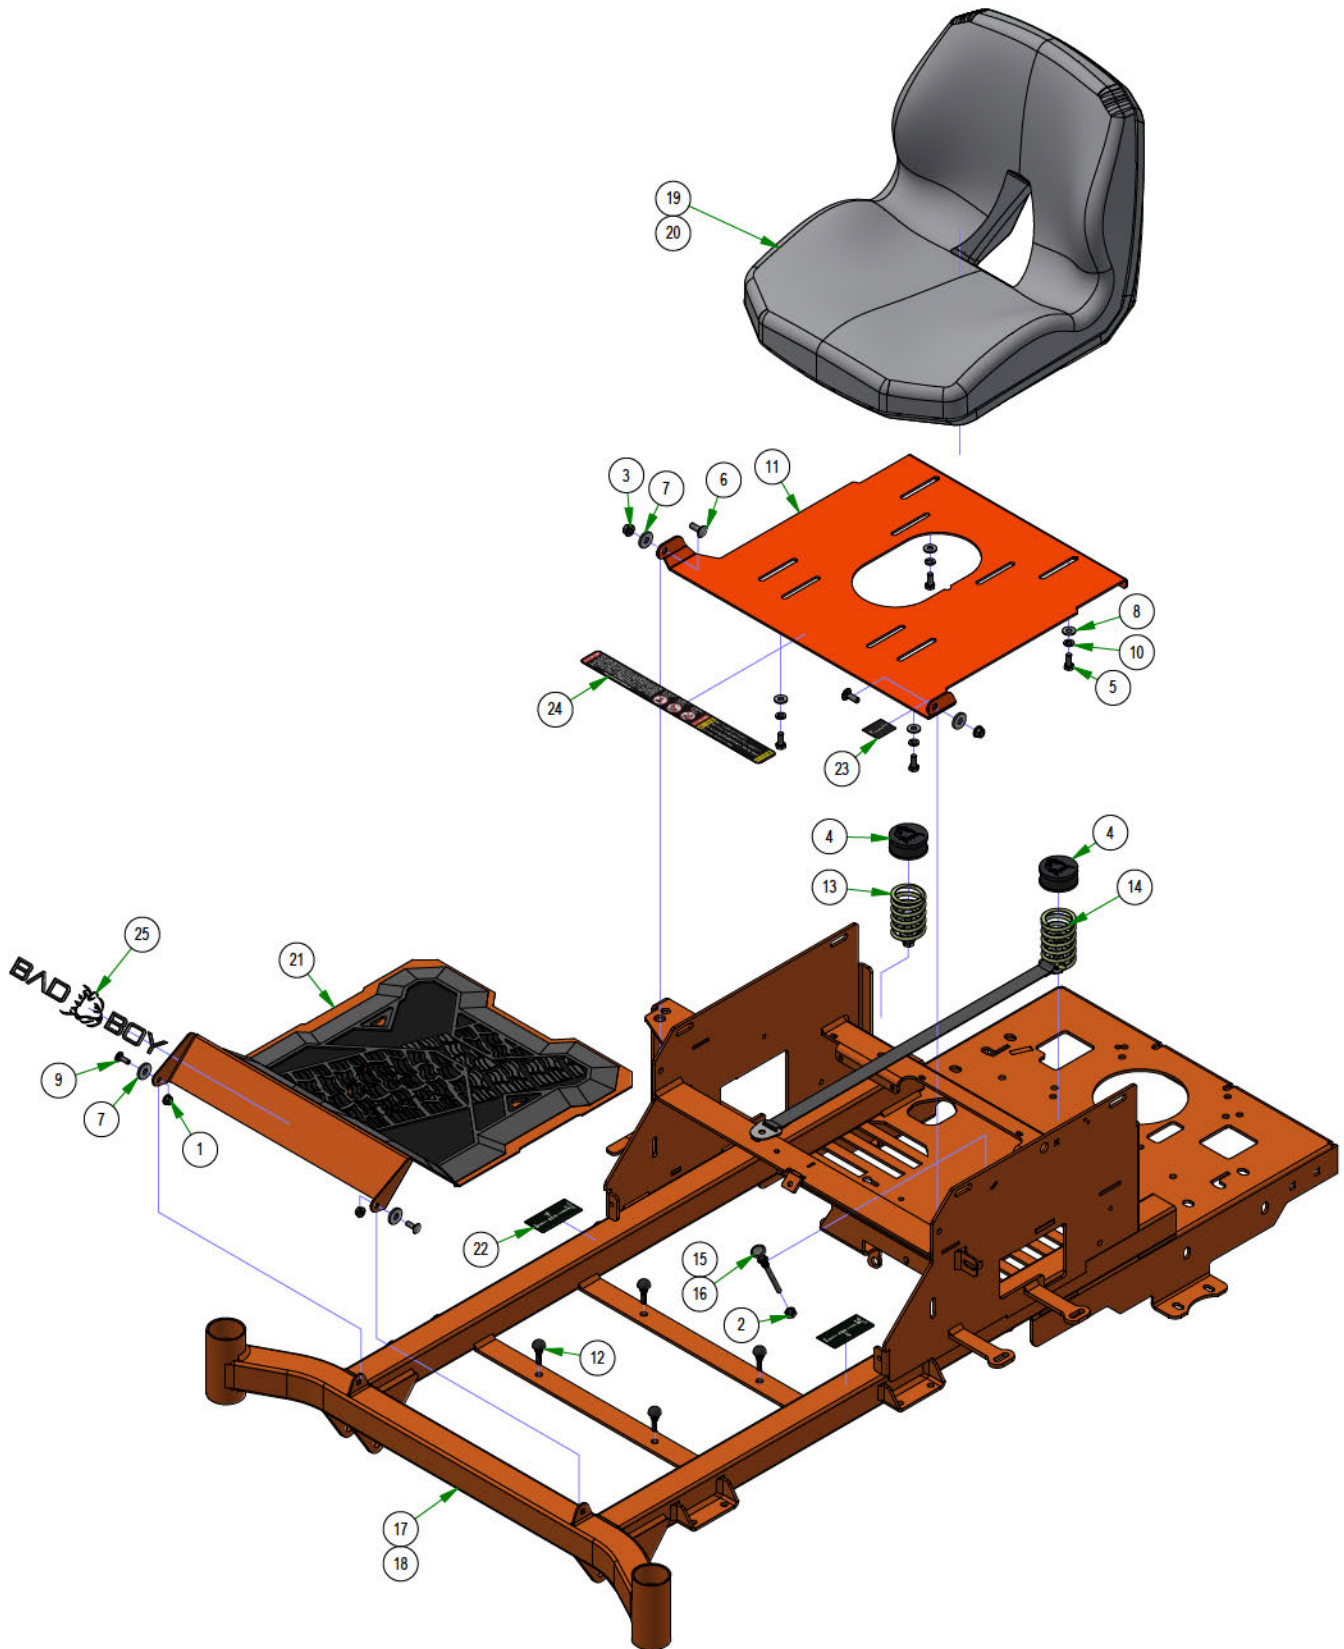

PARTS SECTION: UPPER FRAME

PARTS SECTION: UPPER FRAME

Parts List				Parts List			
ITEM	QTY	PART NUMBER	DESCRIPTION	ITEM	QTY	PART NUMBER	DESCRIPTION
1	2	013-2050-00	1/4-20 NYL INSERT FLANGE LOCKNUT ZINC	14	1	034-8045-22	2022 Mav/HD seat spring assembly with strap
2	1	013-6051-00	3/8-24 HEX NUT ZINC YELLOW	15	1	054-8016-00	Choke (42" Only)
3	2	013-8049-00	5/16-18 NYLON INSERT FLANGE LOCKNUT ZINC	16	1	054-8017-00	Choke
4	2	014-8047-00	Spring Cap Cover	17	1	070-2500-00	2025 MZ 42-48 Frame
5	4	018-8063-00	5/16-18 X 3/4 HEX CAP SCREW (GR.5) ZINC	18	1	070-2501-00	2025 MZ-Avenger 54-60 Frame
6	2	018-8066-00	5/16-18 X 7/8 CARRIAGE BOLT ZINC	19	1	071-1000-25	2025 Magnum & Rambler Seat
7	4	019-6042-00	.360 ID X .983 OD X .120 THICK FLAT WASHER NYLON	20	1	071-2100-22	2022 Avenger Seat
8	4	019-7040-00	1/4 USS FLAT WASHER (3/4 OD) ZINC	21	1	079-3425-25	2025 MZ/Avenger Floorboard Assembly
9	2	019-8040-00	1/4-20 X 3/4 CARRIAGE BOLT (GR.5) ZINC	22	1	091-0214-00	2018 LH/RH Steering Control Decal Roll
10	4	019-8051-00	5/16 SPLIT LOCKWASHER ZINC	23	1	091-0339-18	2018 MZ/Magnum/ZT/MAV/Comp Out Brake Decal
11	1	026-2022-00	2022 Avenger Seat Plate	24	1	091-3150-00	Outlaw Warning Decal
12	4	029-4011-00	2023 Floor Board Rubber Bumper	25	1	091-4063-00	Flying Bulldog Front Bumper Decal
13	1	034-8045-03	Seat Spring Assembly