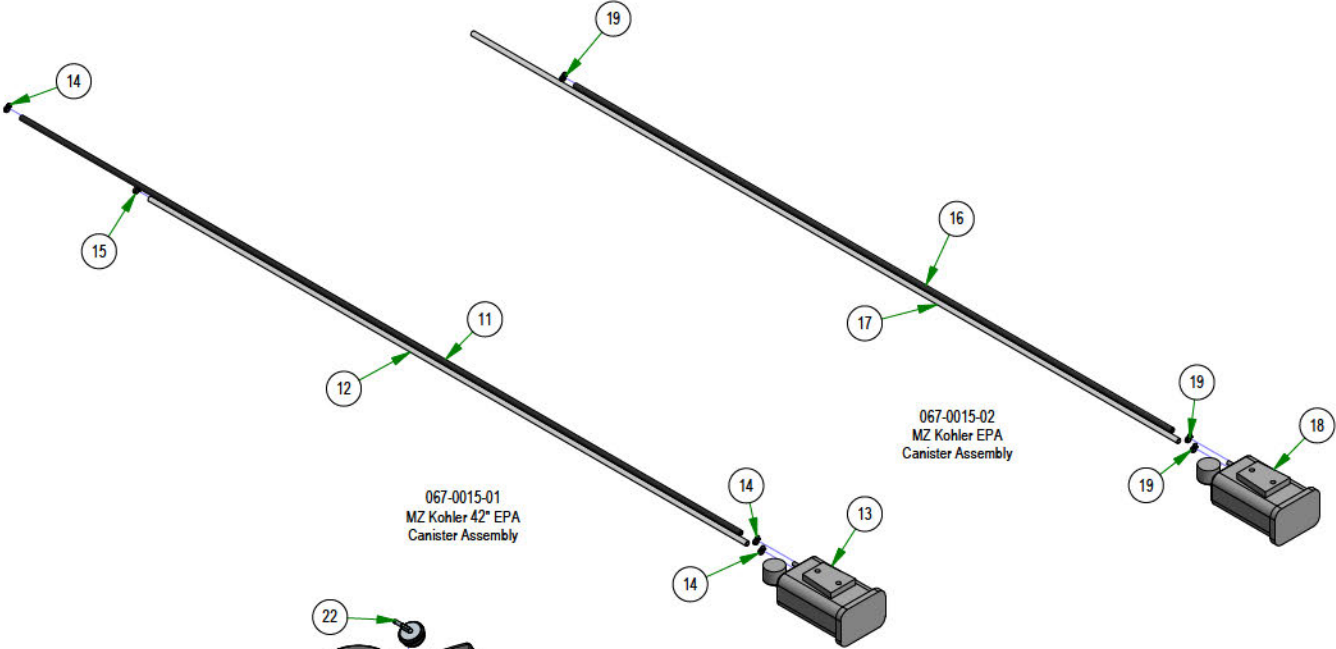

PARTS SECTION: FRAME SUB ASSEMBLIES

PARTS SECTION: FRAME SUB ASSEMBLIES

Parts List				Parts List			
ITEM	QTY	PART NUMBER	DESCRIPTION	ITEM	QTY	PART NUMBER	DESCRIPTION
1	0.333 ft	051-8067-00	1/4 Fuel Line	13	1	067-0015-00	Carbon Canister for Magnum/MZ
2	2	072-8069-00	1/4 Fuel Hose Clamp	14	3	072-0002-00	8.6mm Hose Clamp
3	0.917 ft	051-8067-00	1/4 Fuel Line	15	1	072-8073-00	3/16" Vinyl Hose Clamp
4	1	067-6057-00	2 Way Fuel Shut-Off Valve	16	1	051-2023-02	3/16 Vinyl Tubing, 44"
5	1	072-8069-00	1/4 Fuel Hose Clamp	17	1	051-2027-02	3/16" Clear Vinyl Tubing, 52"
6	0.333 ft	051-8067-00	1/4 Fuel Line	18	1	067-0015-00	Carbon Canister for Magnum/MZ
7	2	072-8069-00	1/4 Fuel Hose Clamp	19	3	072-0002-00	8.6mm Hose Clamp
8	2.250 ft	051-8067-00	1/4 Fuel Line	20	1	066-8083-00	Fuel Cap
9	1	067-6057-00	2 Way Fuel Shut-Off Valve	21	1	067-0031-00	Fuel Gauge & Grommet
10	1	072-8069-00	1/4 Fuel Hose Clamp	22	1	067-6070-00	Rollover Valve W/Grommet
11	1	051-2023-01	3/16 Vinyl Tubing, 53"	23	1	067-9902-00	Fuel Pickup
12	1	051-2027-01	3/16" Clear Vinyl Tubing, 44"