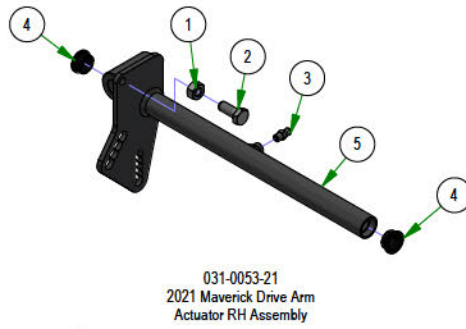

PARTS SECTION: DRIVE ARM SUB ASSEMBLIES

PARTS SECTION: DRIVE ARM SUB ASSEMBLIES

Parts List				Parts List			
ITEM	QTY	PART NUMBER	DESCRIPTION	ITEM	QTY	PART NUMBER	DESCRIPTION
1	1	013-8043-00	5/16-18 HEX NUT ZINC	20	1	069-4010-00	Rubber Grip
2	1	018-8063-00	5/16-18 X 3/4 HEX CAP SCREW (GR.5) ZINC	21	1	014-9006-00	9565K16_Polyethylene Square Plug
3	1	024-6034-00	1/4 DRIVE-TYPE STRAIGHT GREASE FITTING ZINC YELLOW)	22	2	018-0089-00	92323A554_Grade 5 Steel Serrated-Flange Hex Head Screw
4	2	031-0032-00	2019 Drive Arm Bushing	23	1	031-0077-00	Small Mower Square Drive Arm Lower RH Weldment
5	1	031-0053-00	2021 Drive Actuator RH Weldment	24	1	031-9033-00	Small Mower Square Drive Arm RH Weldment
6	1	013-8043-00	5/16-18 HEX NUT ZINC	25	1	031-9044-00	Grip for 031-9045-00 / 031-9046-00
7	1	018-8063-00	5/16-18 X 3/4 HEX CAP SCREW (GR.5) ZINC	26	1	014-9006-00	9565K16_Polyethylene Square Plug
8	1	024-6034-00	1/4 DRIVE-TYPE STRAIGHT GREASE FITTING ZINC YELLOW)	27	2	018-0089-00	92323A554_Grade 5 Steel Serrated-Flange Hex Head Screw
9	2	031-0032-00	2019 Drive Arm Bushing	28	1	031-0076-00	Small Mower Square Drive Arm Lower LH Weldment
10	1	031-0054-00	2021 Drive Actuator LH Weldment	29	1	031-9032-00	Small Mower Square Drive Arm LH Weldment
11	2	013-8047-00	5/16-18 NYL INS L/N ZC	30	1	031-9044-00	Grip for 031-9045-00 / 031-9046-00
12	2	018-2020-18	5/16-18 x 1 3/8" Button Head Torx Drive Bolt	31	2	013-6051-00	3/8" Fine Threaded Jam Nut
13	1	031-8850-02	ZT Direction Steering Arm (Left)	32	1	035-5450-01	Push Rod - Right (Rod Only)
14	1	031-9020-70	Steering Arm Elbow (Left)	33	1	048-3000-00	Spherical Rod End - Outlaw
15	1	069-4010-00	Rubber Grip	34	1	099-2009-00	Quick Release Ball Joint
16	2	013-8047-00	5/16-18 NYL INS L/N ZC	35	2	013-6051-00	3/8" Fine Threaded Jam Nut
17	2	018-2020-18	5/16-18 x 1 3/8" Button Head Torx Drive Bolt	36	1	035-5451-01	Push Rod LH (Rod Only)
18	1	031-8851-02	ZT Direction Steering Arm (Right)	37	1	048-3000-00	Spherical Rod End - Outlaw
19	1	031-9025-70	Steering Arm Elbow (Right)	38	1	099-2009-00	Quick Release Ball Joint