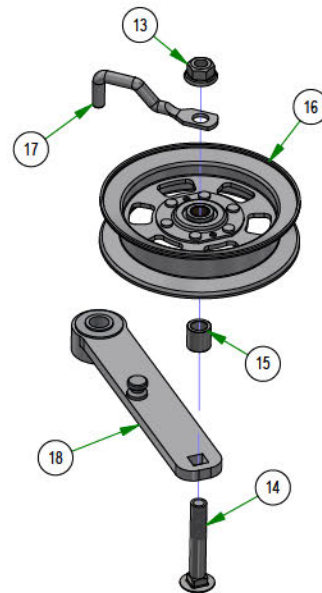

039-6945-26
Maverick HD & Down
Deck Idler Assembly