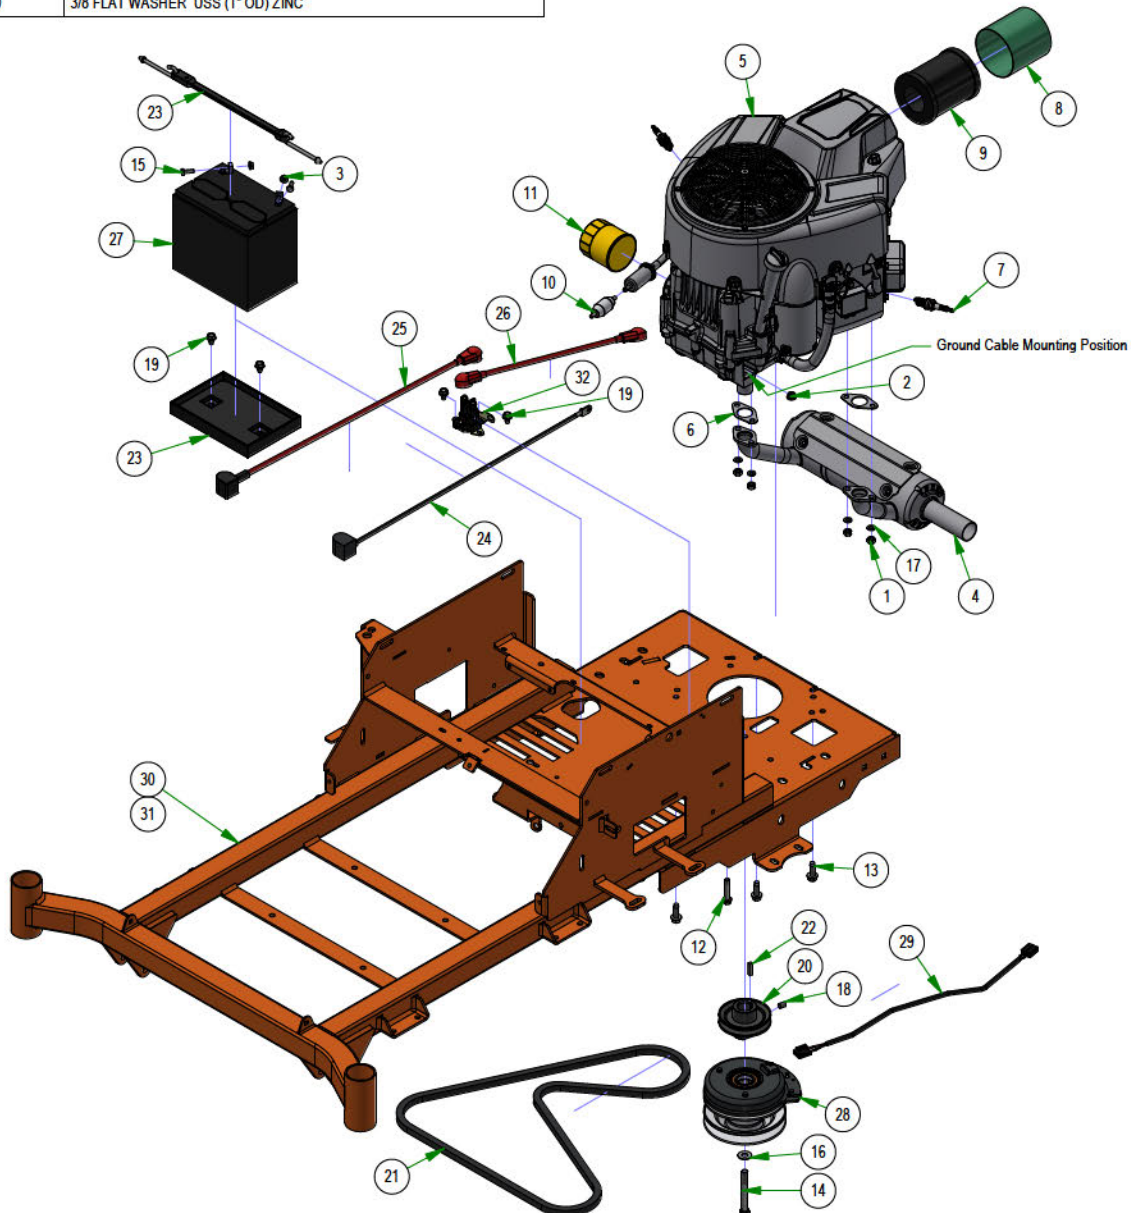

Parts List				Parts List			
ITEM	QTY	PART NUMBER	DESCRIPTION	ITEM	QTY	PART NUMBER	DESCRIPTION
1	4	013-0075-00	M8-1.25 DIN 934 HEX NUT (CL.8) ZINC	17	4	019-8051-00	5/16 SPLIT LOCKWASHER ZINC
2	1	013-0101-00	5/16-18 Gr5 Distorted-Thread Flange Locknut	18	1	030-6029-00	3/8-16 X 1/2 SOCKET SET SCREW (CUP PT) PLAIN
3	2	013-9001-00	1/4-20 HEX SERRATED FLANGE NUT HARD/ZINC	19	4	030-7044-00	5/16-18 X 1/2 HWH UNSLOT (F) tcs zinc
4	1	015-0057-00	2017 Compact Outlaw Exhaust 810 Vanguard	20	1	033-2010-00	3-3/4" Motor Pulley
5	1	015-0510-00	Vanguard 25hp CXI with out Oil Filter ZT Elite	21	1	041-6400-00	Pump Belt
6	2	015-0077-01	Exhaust Gasket	22	1	042-6030-00	1/4 X 1 SQ MACHINERY KEY 1018 STL PLN
7	2	015-8000-00	Spark Plug	23	1	043-8930-98	2023 Battery Hold Down Assembly
8	1	063-1000-00	pre-Cleaner for Vanguard CXI Engine	24	1	064-0030-00	24 inch Black Cable – MZ/ZT
9	1	063-1005-00	Air Filter for Vanguard CXI Engine	25	1	064-5300-00	24" Red Battery Cable
10	1	063-6000-00	Universal Inline Fuel Filter	26	1	064-5301-00	14" Red Battery Cable
11	1	063-8018-00	Oil Filter	27	1	068-8049-00	SP-35 Battery
12	1	018-0114-00	5/16-18x1-3/4 Gr5 Hex Flange Screw Zinc Clear	28	1	070-0057-00	105 Ft Lb. Clutch - 1" Shaft
13	3	018-1075-00	3/8-16 X 1-1/8 HEX WASHER UNSLOT SERRATED (TRI-LOB) TRS ZINC YELLOW	29	1	070-2000-00	Clutch Pigtail
14	1	018-5052-21	7/16-20 x 3 1/2" Hex Bolt GR8 W/ Patch	30	1	070-2500-00	2025 MZ 42-48 Frame
15	2	018-8052-00	1/4-20 X 3/4 HEX CAP SCREW (GR.5) ZINC	31	1	070-2501-00	2025 MZ-Avenger 54-60 Frame
16	1	019-5029-00	3/8 FLAT WASHER USS (1" OD) ZINC	32	1	108-0001-00	Solenoid