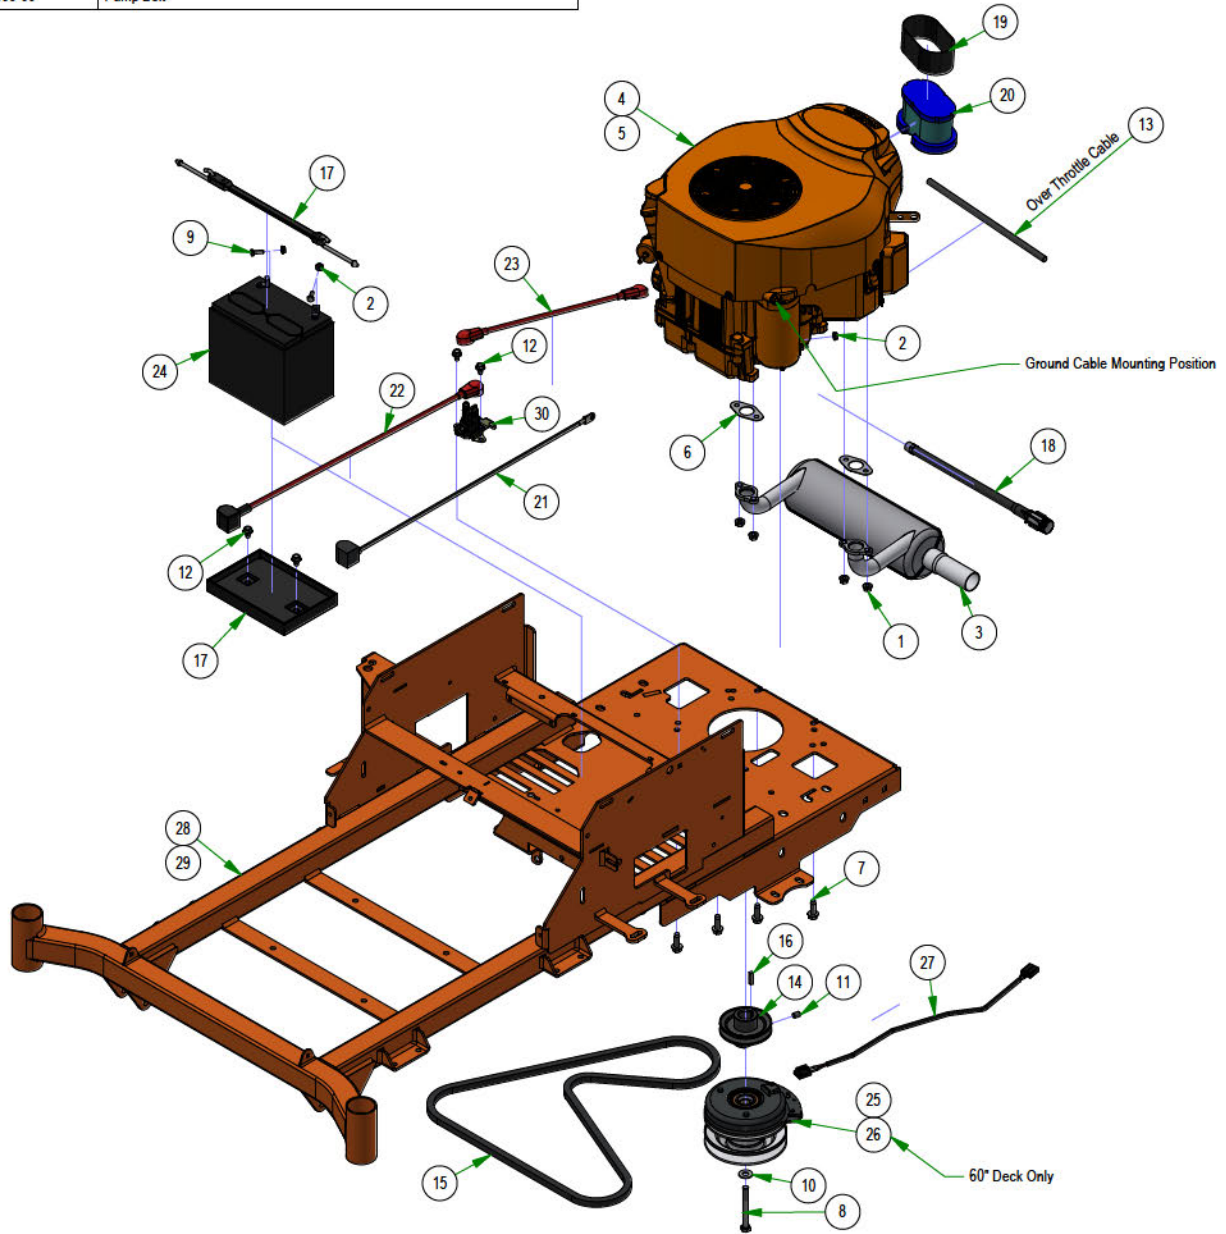

Parts List				Parts List			
ITEM	QTY	PART NUMBER	DESCRIPTION	ITEM	QTY	PART NUMBER	DESCRIPTION
1	4	013-8240-00	M8 Nut Connects the 015-1012-00 and the 015-8240-00	16	1	042-6030-00	1/4 X 1 SQ MACHINERY KEY 1018 STL PLN
2	3	013-9001-00	1/4-20 HEX SERRATED FLANGE NUT HARD/ZINC	17	1	043-8930-98	2023 Battery Hold Down Assembly
3	1	015-0051-00	Kohler Muffler	18	1	051-5401-00	Kohler Oil Drain
4	1	015-2021-00	KT726-3013 Kohler Engine 1" Shaft	19	1	063-5002-00	25/26 HP Koh Precleaner ZT/MZ
5	1	015-2023-00	Kohler KT722 Engine	20	1	063-5003-00	25/26 HP Koh Air Filter ZT/MZ
6	2	015-2751-00	Exhaust Gasket	21	1	064-0030-00	24 inch Black Cable – MZ/ZT
7	4	018-1075-00	3/8-16 X 1-1/8 HEX WASHER UNSLOT SERRATED (TRI-LOB) TRS ZINC YELLOW	22	1	064-5300-00	24" Red Battery Cable
				23	1	064-5301-00	14" Red Battery Cable
8	1	018-5052-21	7/16-20 x 3 1/2" Hex Bolt GR8 W/ Patch	24	1	068-8049-00	SP-35 Battery
9	2	018-8052-00	1/4-20 X 3/4 HEX CAP SCREW (GR.5) ZINC	25	1	070-0057-00	105 Ft Lb. Clutch - 1" Shaft
10	1	019-5029-00	3/8 FLAT WASHER USS (1" OD) ZINC	26	1	070-0058-00	120 Ft Lb. Clutch - 1" Shaft
11	1	030-6029-00	3/8-16 X 1/2 SOCKET SET SCREW (CUP PT) PLAIN	27	1	070-2000-00	Clutch Pigtail
12	4	030-7044-00	5/16-18 X 1/2 HWH unslot (F) tcs zinc	28	1	070-2500-00	2025 MZ 42-48 Frame
13	1	032-6000-00	Braided Heat Shielding, 12"	29	1	070-2501-00	2025 MZ-Avenger 54-60 Frame
14	1	033-2010-00	3-3/4" Motor Pulley	30	1	108-0001-00	Solenoid
15	1	041-6400-00	Pump Belt