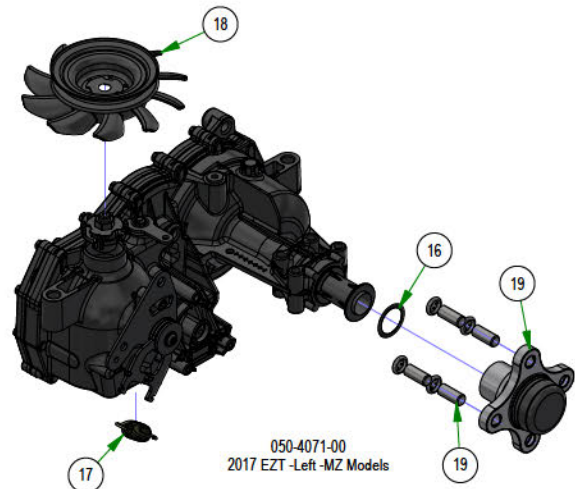

PARTS SECTION: TRANSAXLES SUB ASSEMBLIES

Parts List				Parts List			
ITEM	QTY	PART NUMBER	DESCRIPTION	ITEM	QTY	PART NUMBER	DESCRIPTION
1	2	022-2051-22	Rim for 022-2050-22 / 022-2050-25	13	1	055-2012-00	Universal Throttle Head - 2012
2	2	022-2053-00	Tire Only for Rear Wheel Assy Reaper (18x8.5-8)	14	1	064-8057-17	MZ Brake Cable
3	2	022-8025-00	18x9.50-8 Rear Tire Only 48 MZ	15	1	077-8073-00	Safety Switch
4	2	022-8026-22	Black Rear Wheel 48in MZ	16	1	015-8003-00	MZ Seal & Retainer Kit
6	2	022-8052-00	Tire Only for Rear Wheel Assy Reaper (18x9.5-8)	17	1	034-9080-00	Transaxle Spring
5	2	022-8053-00	Wheel Only for Rear Wheel Assy Reaper (18x9.5-8)	18	1	050-2075-00	Fan/Pulley Kit for ZT / 2017 MZ
7	2	013-5019-00	#10 Nylock Nut	19	1	050-2078-00	MZ 4 Bolt Hub Kit
8	1	013-8073-00	1/4-20 NYLON INSERT LOCKNUT ZINC	20	1	015-8003-00	MZ Seal & Retainer Kit
9	2	018-5200-00	10-24 X 5/8 BS Button Head Bolt	21	1	034-9080-00	Transaxle Spring
10	1	018-8052-00	1/4-20 X 3/4 HEX CAP SCREW (GR.5) ZINC	22	1	050-2075-00	Fan/Pulley Kit for ZT / 2017 MZ
11	1	019-2003-00	.390 ID X .750 OD X .062 THK FLAT WASHER NYLON	23	1	050-2078-00	MZ 4 Bolt Hub Kit
12	1	039-0035-00	2017 MZ Brake Lock Bracket