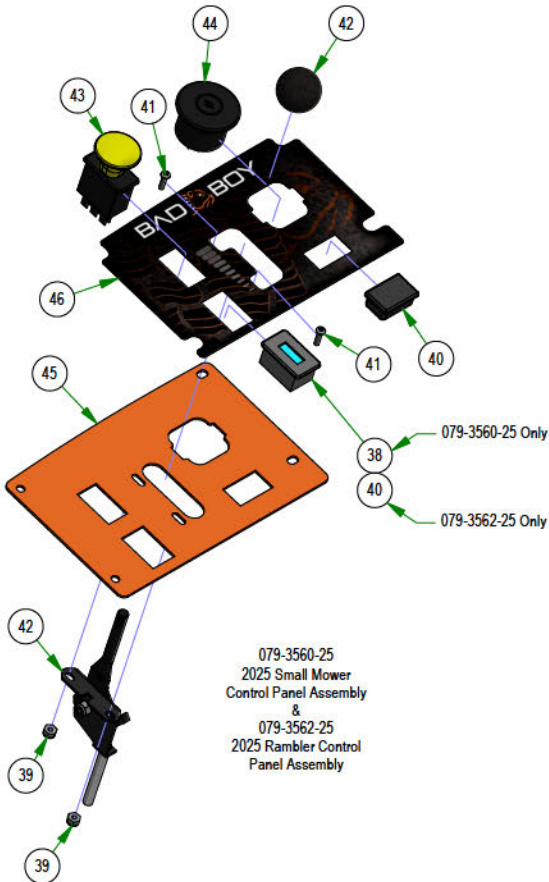

079-3560-25
2025 Small Mower
Control Panel Assembly
&
079-3562-25
2025 Rambler Control
Panel Assembly