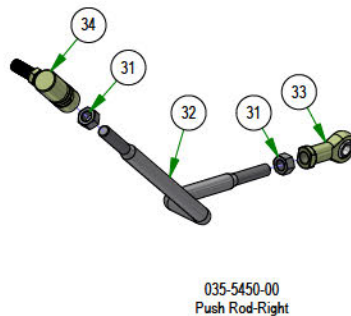

PARTS SECTION: DRIVE ARM SUB ASSEMBLIES

PARTS SECTION: DRIVE ARM SUB ASSEMBLIES

Parts List				Parts List			
ITEM	QTY	PART NUMBER	DESCRIPTION	ITEM	QTY	PART NUMBER	DESCRIPTION
1	1	013-8043-00	5/16-18 HEX NUT ZINC	20	1	069-4010-00	Rubber Grip
2	1	018-8063-00	5/16-18 X 3/4 HEX CAP SCREW (GR.5) ZINC	21	1	014-9006-00	9565K16_Polyethylene Square Plug
3	1	024-6034-00	1/4 DRIVE-TYPE STRAIGHT GREASE FITTING ZINC YELLOW)	22	2	018-0089-00	92323A554_Grade 5 Steel Serrated-Flange Hex Head Screw
4	2	031-0032-00	2019 Drive Arm Bushing	23	1	031-0077-00	Small Mower Square Drive Arm Lower RH Weldment
5	1	031-0053-00	2021 Drive Actuator RH Weldment	24	1	031-9033-00	Small Mower Square Drive Arm RH Weldment
6	1	013-8043-00	5/16-18 HEX NUT ZINC	25	1	031-9044-00	Grip for 031-9045-00 / 031-9046-00
7	1	018-8063-00	5/16-18 X 3/4 HEX CAP SCREW (GR.5) ZINC	26	1	014-9006-00	9565K16_Polyethylene Square Plug
8	1	024-6034-00	1/4 DRIVE-TYPE STRAIGHT GREASE FITTING ZINC YELLOW)	27	2	018-0089-00	92323A554_Grade 5 Steel Serrated-Flange Hex Head Screw
9	2	031-0032-00	2019 Drive Arm Bushing	28	1	031-0076-00	Small Mower Square Drive Arm Lower LH Weldment
10	1	031-0054-00	2021 Drive Actuator LH Weldment	29	1	031-9032-00	Small Mower Square Drive Arm LH Weldment
11	2	013-8047-00	5/16-18 NYL INS L/N ZC	30	1	031-9044-00	Grip for 031-9045-00 / 031-9046-00
12	2	018-2020-18	5/16-18 x 1 3/8" Button Head Torx Drive Bolt	31	2	013-6051-00	3/8" Fine Threaded Jam Nut
13	1	031-8850-02	ZT Direction Steering Arm (Left)	32	1	035-5450-01	Push Rod - Right (Rod Only)
14	1	031-9020-70	Steering Arm Elbow (Left)	33	1	048-3000-00	Spherical Rod End - Outlaw
15	1	069-4010-00	Rubber Grip	34	1	099-2009-00	Quick Release Ball Joint
16	2	013-8047-00	5/16-18 NYL INS L/N ZC	35	2	013-6051-00	3/8" Fine Threaded Jam Nut
17	2	018-2020-18	5/16-18 x 1 3/8" Button Head Torx Drive Bolt	36	1	035-5451-01	Push Rod LH (Rod Only)
18	1	031-8851-02	ZT Direction Steering Arm (Right)	37	1	048-3000-00	Spherical Rod End - Outlaw
19	1	031-9025-70	Steering Arm Elbow (Right)	38	1	099-2009-00	Quick Release Ball Joint