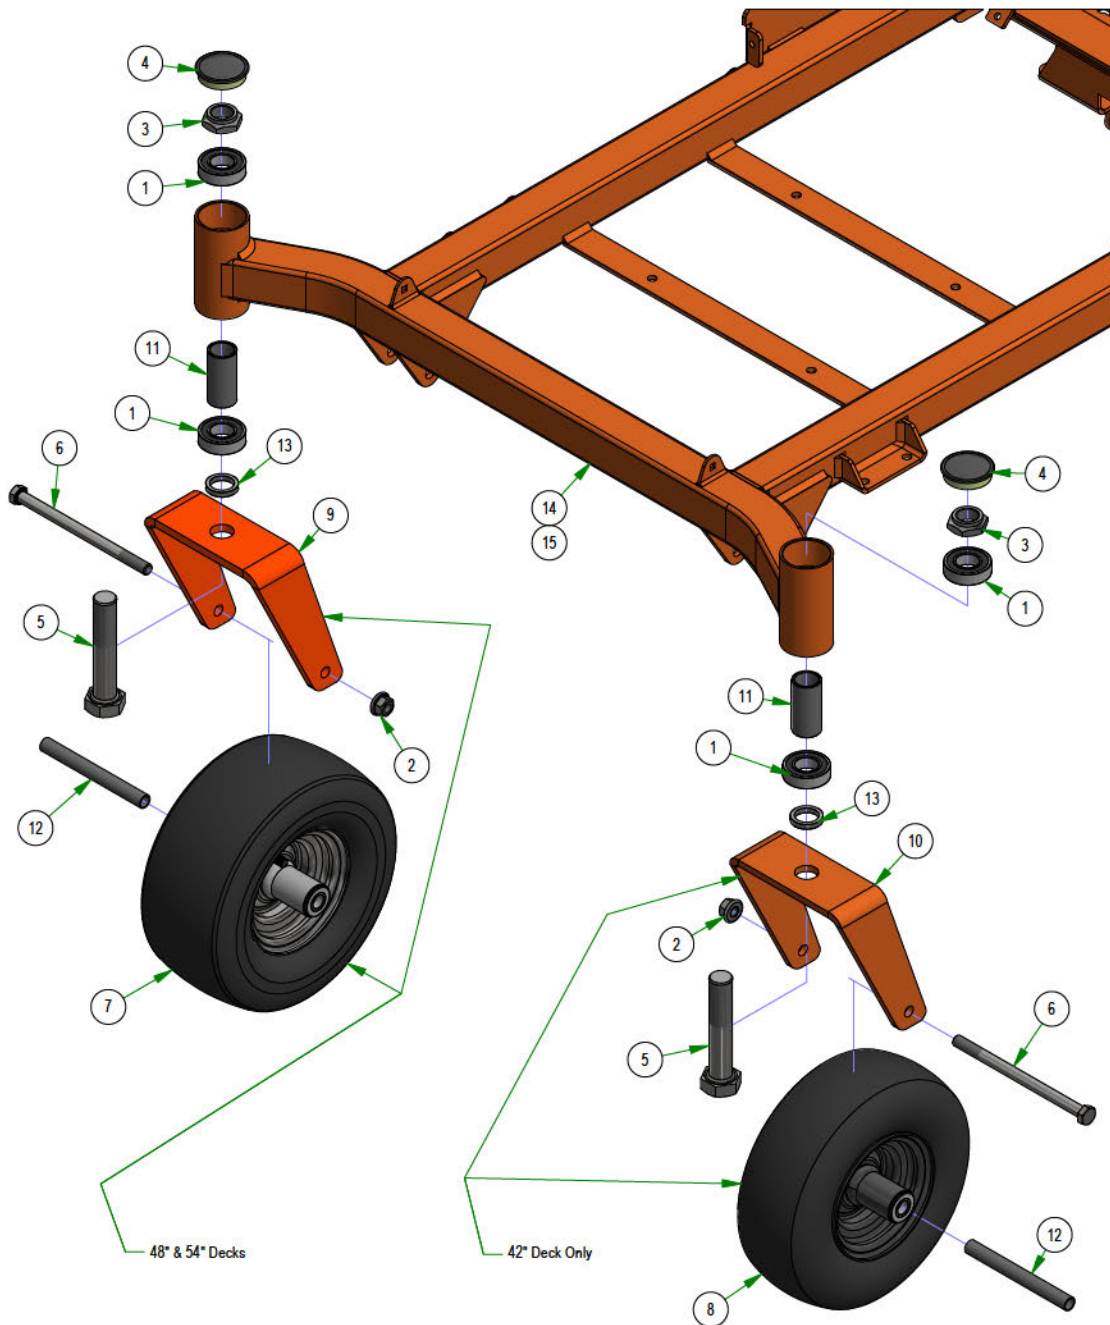

PARTS SECTION: FRONT FORK

Parts List				Parts List			
ITEM	QTY	PART NUMBER	DESCRIPTION	ITEM	QTY	PART NUMBER	DESCRIPTION
1	4	010-1050-00	1641 BEARING W/2 CONTACT RUBBER SEALS	9	2	023-0002-00	2017 MZ Front fork
2	2	013-8050-00	1/2-13 NYLON INSERT FLANGE LOCKNUT ZINC	10	2	023-0005-00	MZ Front Fork (42" ONLY)
3	2	013-9004-00	1"-14 NYLON INSERT JAM LOCKNUT ZINC	11	2	025-0003-00	2016 Front Bearing Spacer
4	2	014-2025-00	2017 Bearing Cover	12	2	025-0008-00	Front Wheel Spanner
5	2	018-0005-00	1"-14 X 5 HEX CAP SCREW (GR.8) ZINC YELLOW	13	2	058-1000-00	1.02 ID X 1.38 OD X .250 THK SPACER ZINC
6	2	018-0035-00	1/2-13 X 7-1/2 HEX CAP SCREW (GR.5) ZINC	14	1	070-2500-00	2025 MZ 42-48 Frame
7	2	022-8049-22	11x6.00-5 Front Assembly - Black Wheel	15	1	070-2501-00	2025 MZ-Avenger 54-60 Frame
8	2	022-8051-22	11 x 4.00 - 5 Front Tire Assembly (Black)