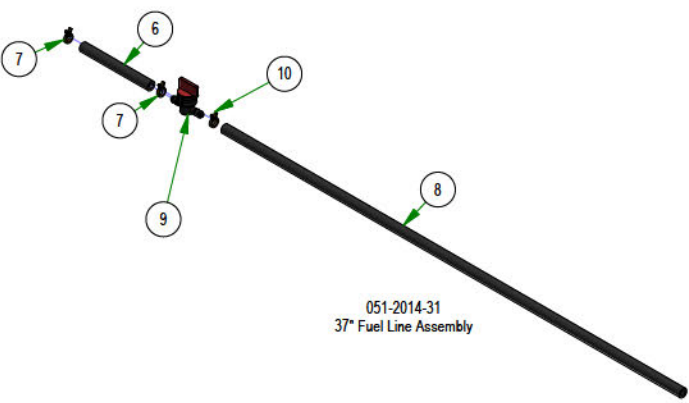

PARTS SECTION: FRAME SUB ASSEMBLIES

PARTS SECTION: FRAME SUB ASSEMBLIES

Parts List				Parts List			
ITEM	QTY	PART NUMBER	DESCRIPTION	ITEM	QTY	PART NUMBER	DESCRIPTION
1	0.333 ft	051-8067-00	1/4 Fuel Line	13	1	067-0015-00	Carbon Canister for Magnum/MZ
2	2	072-8069-00	1/4 Fuel Hose Clamp	14	3	072-0002-00	8.6mm Hose Clamp
3	0.917 ft	051-8067-00	1/4 Fuel Line	15	1	072-8073-00	3/16" Vinyl Hose Clamp
4	1	067-6057-00	2 Way Fuel Shut-Off Valve	16	1	051-2023-02	3/16 Vinyl Tubing, 44"
5	1	072-8069-00	1/4 Fuel Hose Clamp	17	1	051-2027-02	3/16" Clear Vinyl Tubing, 52"
6	0.333 ft	051-8067-00	1/4 Fuel Line	18	1	067-0015-00	Carbon Canister for Magnum/MZ
7	2	072-8069-00	1/4 Fuel Hose Clamp	19	3	072-0002-00	8.6mm Hose Clamp
8	2.250 ft	051-8067-00	1/4 Fuel Line	20	1	066-8083-00	Fuel Cap
9	1	067-6057-00	2 Way Fuel Shut-Off Valve	21	1	067-0031-00	Fuel Gauge & Grommet
10	1	072-8069-00	1/4 Fuel Hose Clamp	22	1	067-6070-00	Rollover Valve W/Grommet
11	1	051-2023-01	3/16 Vinyl Tubing, 53"	23	1	067-9902-00	Fuel Pickup
12	1	051-2027-01	3/16" Clear Vinyl Tubing, 44"