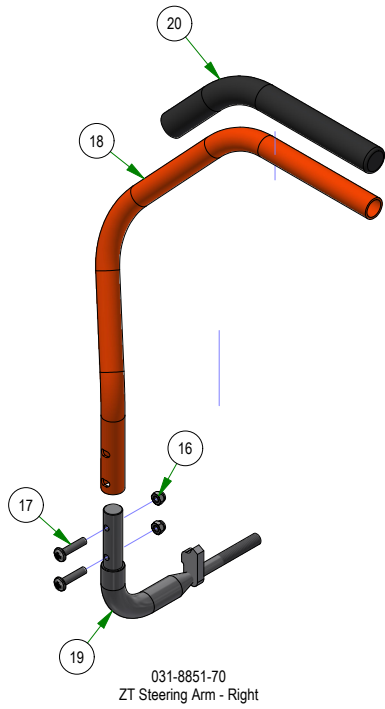

PARTS SECTION: DRIVE ARM SUB ASSEMBLIES

PARTS SECTION: DRIVE ARM SUB ASSEMBLIES

Parts List				Parts List			
ITEM	QTY	PART NUMBER	DESCRIPTION	ITEM	QTY	PART NUMBER	DESCRIPTION
1	1	013-8043-00	5/16-18 HEX NUT ZINC	20	1	069-4010-00	Rubber Grip
2	1	018-8063-00	5/16-18 X 3/4 HEX CAP SCREW (GR.5) ZINC	21	1	014-9006-00	9565K16_Polyethylene Square Plug
3	1	024-6034-00	1/4 DRIVE-TYPE STRAIGHT GREASE FITTING ZINC YELLOW)	22	2	018-0089-00	92323A554_Grade 5 Steel Serrated-Flange Hex Head Screw
4	2	031-0032-00	2019 Drive Arm Bushing	23	1	031-0077-00	Small Mower Square Drive Arm Lower RH Weldment
5	1	031-0053-00	2021 Drive Actuator RH Weldment	24	1	031-9033-00	Small Mower Square Drive Arm RH Weldment
6	1	013-8043-00	5/16-18 HEX NUT ZINC	25	1	031-9044-00	Grip for 031-9045-00 / 031-9046-00
7	1	018-8063-00	5/16-18 X 3/4 HEX CAP SCREW (GR.5) ZINC	26	1	014-9006-00	9565K16_Polyethylene Square Plug
8	1	024-6034-00	1/4 DRIVE-TYPE STRAIGHT GREASE FITTING ZINC YELLOW)	27	2	018-0089-00	92323A554_Grade 5 Steel Serrated-Flange Hex Head Screw
9	2	031-0032-00	2019 Drive Arm Bushing	28	1	031-0076-00	Small Mower Square Drive Arm Lower LH Weldment
10	1	031-0054-00	2021 Drive Actuator LH Weldment	29	1	031-9032-00	Small Mower Square Drive Arm LH Weldment
11	2	013-8047-00	5/16-18 NYL INS L/N ZC	30	1	031-9044-00	Grip for 031-9045-00 / 031-9046-00
12	2	018-2020-18	5/16-18 x 1 3/8" Button Head Torx Drive Bolt	31	2	013-6051-00	3/8" Fine Threaded Jam Nut
13	1	031-8850-02	ZT Direction Steering Arm (Left)	32	1	035-5450-01	Push Rod - Right (Rod Only)
14	1	031-9020-70	Steering Arm Elbow (Left)	33	1	048-3000-00	Spherical Rod End - Outlaw
15	1	069-4010-00	Rubber Grip	34	1	099-2009-00	Quick Release Ball Joint
16	2	013-8047-00	5/16-18 NYL INS L/N ZC	35	2	013-6051-00	3/8" Fine Threaded Jam Nut
17	2	018-2020-18	5/16-18 x 1 3/8" Button Head Torx Drive Bolt	36	1	035-5451-01	Push Rod LH (Rod Only)
18	1	031-8851-02	ZT Direction Steering Arm (Right)	37	1	048-3000-00	Spherical Rod End - Outlaw
19	1	031-9025-70	Steering Arm Elbow (Right)	38	1	099-2009-00	Quick Release Ball Joint