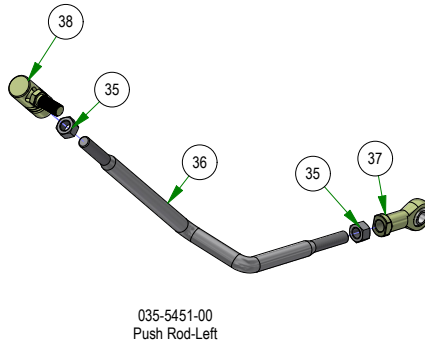

PARTS SECTION: DRIVE ARM SUB ASSEMBLIES

PARTS SECTION: DRIVE ARM SUB ASSEMBLIES

Parts List				Parts List			
ITEM	QTY	PART NUMBER	DESCRIPTION	ITEM	QTY	PART NUMBER	DESCRIPTION
1	1	013-8043-00	5/16-18 HEX NUT ZINC	20	1	069-4010-00	Rubber Grip
2	1	018-8063-00	5/16-18 X 3/4 HEX CAP SCREW (GR.5) ZINC	21	1	014-9006-00	9565K16_Polyethylene Square Plug
3	1	024-6034-00	1/4 DRIVE-TYPE STRAIGHT GREASE FITTING ZINC YELLOW)	22	2	018-0089-00	92323A554_Grade 5 Steel Serrated-Flange Hex Head Screw
4	2	031-0032-00	2019 Drive Arm Bushing	23	1	031-0077-00	Small Mower Square Drive Arm Lower RH Weldment
5	1	031-0053-00	2021 Drive Actuator RH Weldment	24	1	031-9033-00	Small Mower Square Drive Arm RH Weldment
6	1	013-8043-00	5/16-18 HEX NUT ZINC	25	1	031-9044-00	Grip for 031-9045-00 / 031-9046-00
7	1	018-8063-00	5/16-18 X 3/4 HEX CAP SCREW (GR.5) ZINC	26	1	014-9006-00	9565K16_Polyethylene Square Plug
8	1	024-6034-00	1/4 DRIVE-TYPE STRAIGHT GREASE FITTING ZINC YELLOW)	27	2	018-0089-00	92323A554_Grade 5 Steel Serrated-Flange Hex Head Screw
9	2	031-0032-00	2019 Drive Arm Bushing	28	1	031-0076-00	Small Mower Square Drive Arm Lower LH Weldment
10	1	031-0054-00	2021 Drive Actuator LH Weldment	29	1	031-9032-00	Small Mower Square Drive Arm LH Weldment
11	2	013-8047-00	5/16-18 NYL INS L/N ZC	30	1	031-9044-00	Grip for 031-9045-00 / 031-9046-00
12	2	018-2020-18	5/16-18 x 1 3/8" Button Head Torx Drive Bolt	31	2	013-6051-00	3/8" Fine Threaded Jam Nut
13	1	031-8850-02	ZT Direction Steering Arm (Left)	32	1	035-5450-01	Push Rod - Right (Rod Only)
14	1	031-9020-70	Steering Arm Elbow (Left)	33	1	048-3000-00	Spherical Rod End - Outlaw
15	1	069-4010-00	Rubber Grip	34	1	099-2009-00	Quick Release Ball Joint
16	2	013-8047-00	5/16-18 NYL INS L/N ZC	35	2	013-6051-00	3/8" Fine Threaded Jam Nut
17	2	018-2020-18	5/16-18 x 1 3/8" Button Head Torx Drive Bolt	36	1	035-5451-01	Push Rod LH (Rod Only)
18	1	031-8851-02	ZT Direction Steering Arm (Right)	37	1	048-3000-00	Spherical Rod End - Outlaw
19	1	031-9025-70	Steering Arm Elbow (Right)	38	1	099-2009-00	Quick Release Ball Joint