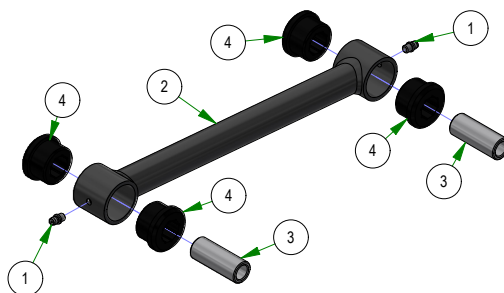

028-0004-22
Hybrid Turnbuckle/Deck Locator