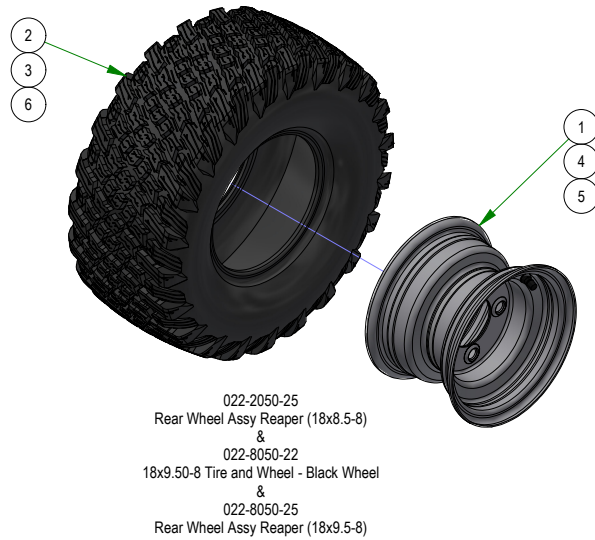

PARTS SECTION: TRANSAXLES SUB ASSEMBLIES

Parts List				Parts List			
ITEM	QTY	PART NUMBER	DESCRIPTION	ITEM	QTY	PART NUMBER	DESCRIPTION
1	2	022-2051-22	Rim for 022-2050-22 / 022-2050-25	13	1	055-2012-00	Universal Throttle Head - 2012
2	2	022-2053-00	Tire Only for Rear Wheel Assy Reaper (18x8.5-8)	14	1	064-8057-17	MZ Brake Cable
3	2	022-8025-00	18x9.50-8 Rear Tire Only 48 MZ	15	1	077-8073-00	Safety Switch
4	2	022-8026-22	Black Rear Wheel 48in MZ	16	1	015-8003-00	MZ Seal & Retainer Kit
6	2	022-8052-00	Tire Only for Rear Wheel Assy Reaper (18x9.5-8)	17	1	034-9080-00	Transaxle Spring
5	2	022-8053-00	Wheel Only for Rear Wheel Assy Reaper (18x9.5-8)	18	1	050-2075-00	Fan/Pulley Kit for ZT / 2017 MZ
7	2	013-5019-00	#10 Nylock Nut	19	1	050-2078-00	MZ 4 Bolt Hub Kit
8	1	013-8073-00	1/4-20 NYLON INSERT LOCKNUT ZINC	20	1	015-8003-00	MZ Seal & Retainer Kit
9	2	018-5200-00	10-24 X 5/8 BS Button Head Bolt	21	1	034-9080-00	Transaxle Spring
10	1	018-8052-00	1/4-20 X 3/4 HEX CAP SCREW (GR.5) ZINC	22	1	050-2075-00	Fan/Pulley Kit for ZT / 2017 MZ
11	1	019-2003-00	.390 ID X .750 OD X .062 THK FLAT WASHER NYLON	23	1	050-2078-00	MZ 4 Bolt Hub Kit
12	1	039-0035-00	2017 MZ Brake Lock Bracket