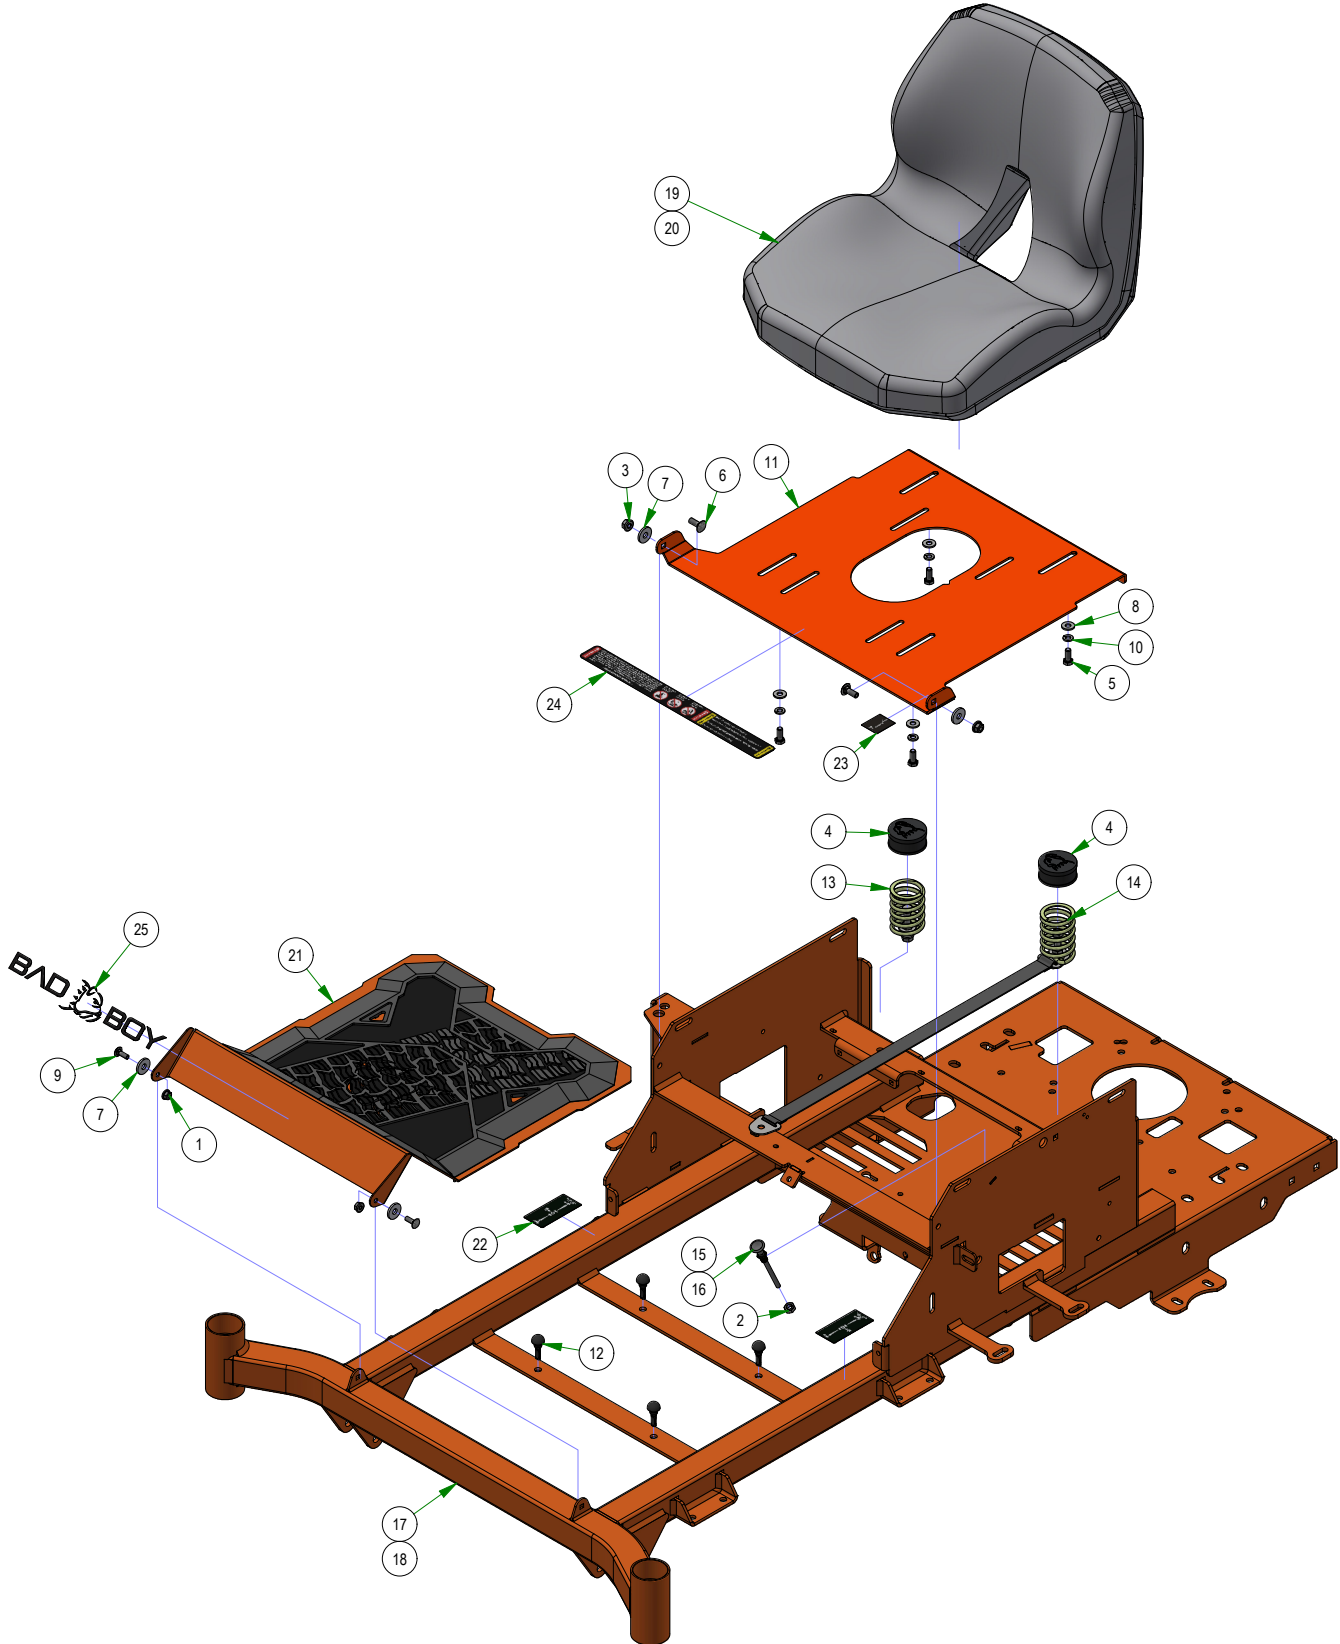

PARTS SECTION: UPPER FRAME

PARTS SECTION: UPPER FRAME

Parts List				Parts List			
ITEM	QTY	PART NUMBER	DESCRIPTION	ITEM	QTY	PART NUMBER	DESCRIPTION
1	2	013-2050-00	1/4-20 NYL INSERT FLANGE LOCKNUT ZINC	14	1	034-8045-22	2022 Mav/HD seat spring assembly with strap
2	1	013-6051-00	3/8-24 HEX NUT ZINC YELLOW	15	1	054-8016-00	Choke (42" Only)
3	2	013-8049-00	5/16-18 NYLON INSERT FLANGE LOCKNUT ZINC	16	1	054-8017-00	Choke
4	2	014-8047-00	Spring Cap Cover	17	1	070-2500-00	2025 MZ 42-48 Frame
5	4	018-8063-00	5/16-18 X 3/4 HEX CAP SCREW (GR.5) ZINC	18	1	070-2501-00	2025 MZ-Avenger 54-60 Frame
6	2	018-8066-00	5/16-18 X 7/8 CARRIAGE BOLT ZINC	19	1	071-1000-25	2025 Magnum & Rambler Seat
7	4	019-6042-00	.360 ID X .983 OD X .120 THICK FLAT WASHER NYLON	20	1	071-2100-22	2022 Avenger Seat
8	4	019-7040-00	1/4 USS FLAT WASHER (3/4 OD) ZINC	21	1	079-3425-25	2025 MZ/Avenger Floorboard Assembly
9	2	019-8040-00	1/4-20 X 3/4 CARRIAGE BOLT (GR.5) ZINC	22	1	091-0214-00	2018 LH/RH Steering Control Decal Roll
10	4	019-8051-00	5/16 SPLIT LOCKWASHER ZINC	23	1	091-0339-18	2018 MZ/Magnum/ZT/MAV/Comp Out Brake Decal
11	1	026-2022-00	2022 Avenger Seat Plate	24	1	091-3150-00	Outlaw Warning Decal
12	4	029-4011-00	2023 Floor Board Rubber Bumper	25	1	091-4063-00	Flying Bulldog Front Bumper Decal
13	1	034-8045-03	Seat Spring Assembly