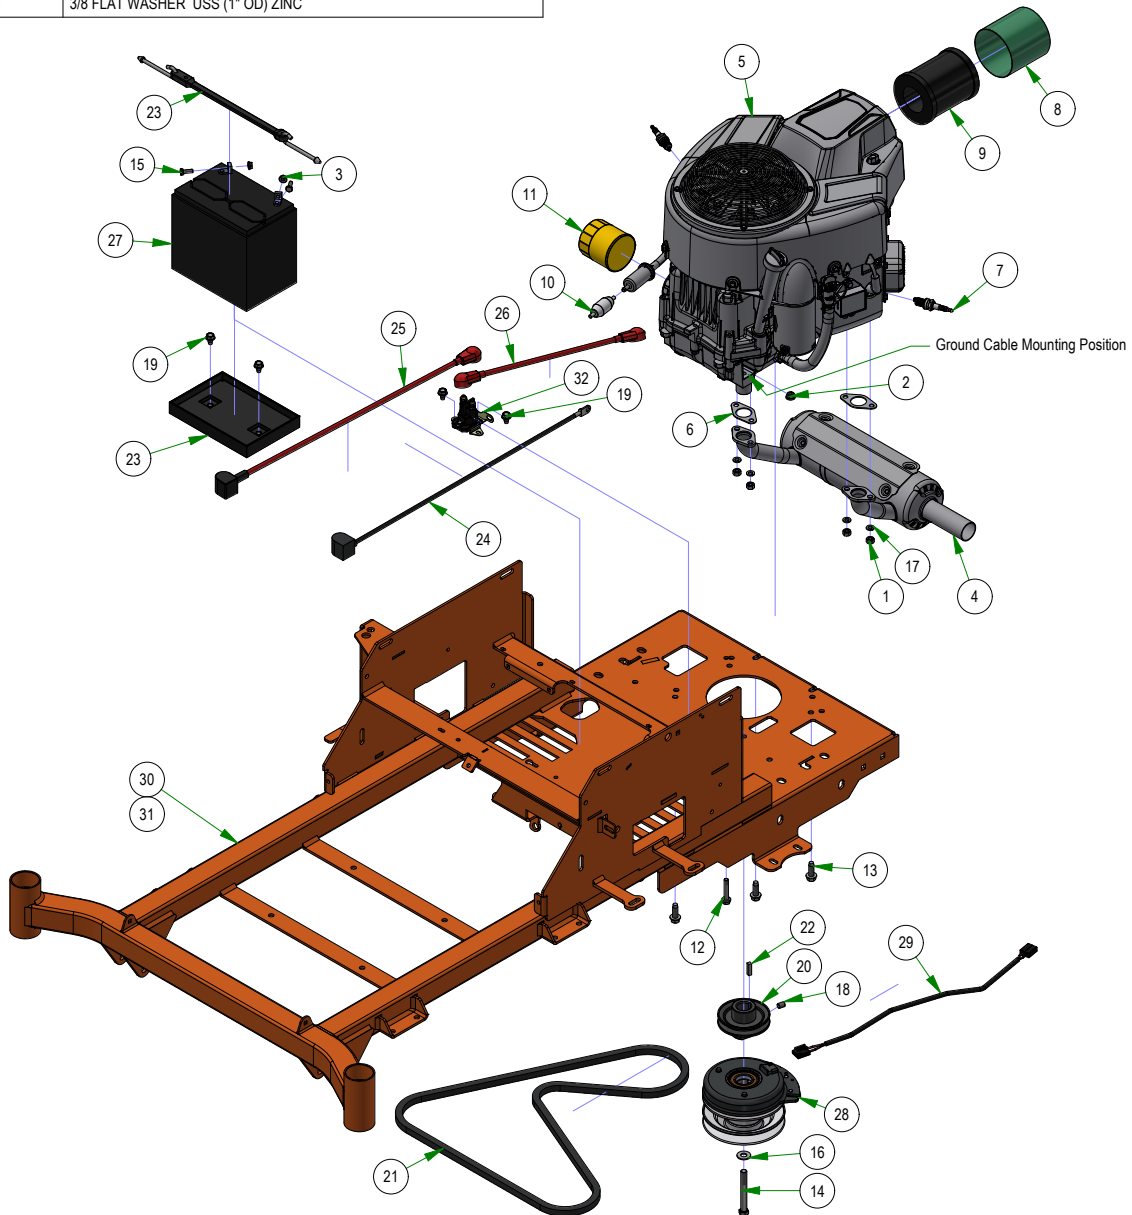

Parts List				Parts List			
ITEM	QTY	PART NUMBER	DESCRIPTION	ITEM	QTY	PART NUMBER	DESCRIPTION
1	4	013-0075-00	M8-1.25 DIN 934 HEX NUT (CL.8) ZINC	17	4	019-8051-00	5/16 SPLIT LOCKWASHER ZINC
2	1	013-0101-00	5/16-18 Gr5 Distorted-Thread Flange Locknut	18	1	030-6029-00	3/8-16 X 1/2 SOCKET SET SCREW (CUP PT) PLAIN
3	2	013-9001-00	1/4-20 HEX SERRATED FLANGE NUT HARD/ZINC	19	4	030-7044-00	5/16-18 X 1/2 HWH UNSLOT (F) tcs zinc
4	1	015-0057-00	2017 Compact Outlaw Exhaust 810 Vanguard	20	1	033-2010-00	3-3/4" Motor Pulley
5	1	015-0510-00	Vanguard 25hp CXI with out Oil Filter ZT Elite	21	1	041-6400-00	Pump Belt
6	2	015-0077-01	Exhaust Gasket	22	1	042-6030-00	1/4 X 1 SQ MACHINERY KEY 1018 STL PLN
7	2	015-8000-00	Spark Plug	23	1	043-8930-98	2023 Battery Hold Down Assembly
8	1	063-1000-00	pre-Cleaner for Vanguard CXI Engine	24	1	064-0030-00	24 inch Black Cable - MZ/ZT
9	1	063-1005-00	Air Filter for Vanguard CXI Engine	25	1	064-5300-00	24" Red Battery Cable
10	1	063-6000-00	Universal Inline Fuel Filter	26	1	064-5301-00	14" Red Battery Cable
11	1	063-8018-00	Oil Filter	27	1	068-8049-00	SP-35 Battery
12	1	018-0114-00	5/16-18x1-3/4 Gr5 Hex Flange Screw Zinc Clear	28	1	070-0057-00	105 Ft Lb. Clutch - 1" Shaft
13	3	018-1075-00	3/8-16 X 1-1/8 HEX WASHER UNSLOT SERRATED (TRI-LOB) TRS ZINC YELLOW	29	1	070-2000-00	Clutch Pigtail
14	1	018-5052-21	7/16-20 x 3 1/2" Hex Bolt GR8 W/ Patch	30	1	070-2500-00	2025 MZ 42-48 Frame
15	2	018-8052-00	1/4-20 X 3/4 HEX CAP SCREW (GR.5) ZINC	31	1	070-2501-00	2025 MZ-Avenger 54-60 Frame
16	1	019-5029-00	3/8 FLAT WASHER USS (1" OD) ZINC	32	1	108-0001-00	Solenoid