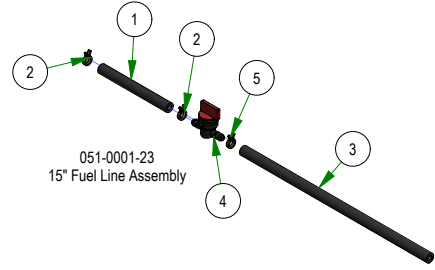

PARTS SECTION: FRAME SUB ASSEMBLIES

PARTS SECTION: FRAME SUB ASSEMBLIES

Parts List				Parts List			
ITEM	QTY	PART NUMBER	DESCRIPTION	ITEM	QTY	PART NUMBER	DESCRIPTION
1	0.333 ft	051-8067-00	1/4 Fuel Line	13	1	067-0015-00	Carbon Canister for Magnum/MZ
2	2	072-8069-00	1/4 Fuel Hose Clamp	14	3	072-0002-00	8.6mm Hose Clamp
3	0.917 ft	051-8067-00	1/4 Fuel Line	15	1	072-8073-00	3/16" Vinyl Hose Clamp
4	1	067-6057-00	2 Way Fuel Shut-Off Valve	16	1	051-2023-02	3/16 Vinyl Tubing, 44"
5	1	072-8069-00	1/4 Fuel Hose Clamp	17	1	051-2027-02	3/16" Clear Vinyl Tubing, 52"
6	0.333 ft	051-8067-00	1/4 Fuel Line	18	1	067-0015-00	Carbon Canister for Magnum/MZ
7	2	072-8069-00	1/4 Fuel Hose Clamp	19	3	072-0002-00	8.6mm Hose Clamp
8	2.250 ft	051-8067-00	1/4 Fuel Line	20	1	066-8083-00	Fuel Cap
9	1	067-6057-00	2 Way Fuel Shut-Off Valve	21	1	067-0031-00	Fuel Gauge & Grommet
10	1	072-8069-00	1/4 Fuel Hose Clamp	22	1	067-6070-00	Rollover Valve W/Grommet
11	1	051-2023-01	3/16 Vinyl Tubing, 53"	23	1	067-9902-00	Fuel Pickup
12	1	051-2027-01	3/16" Clear Vinyl Tubing, 44"