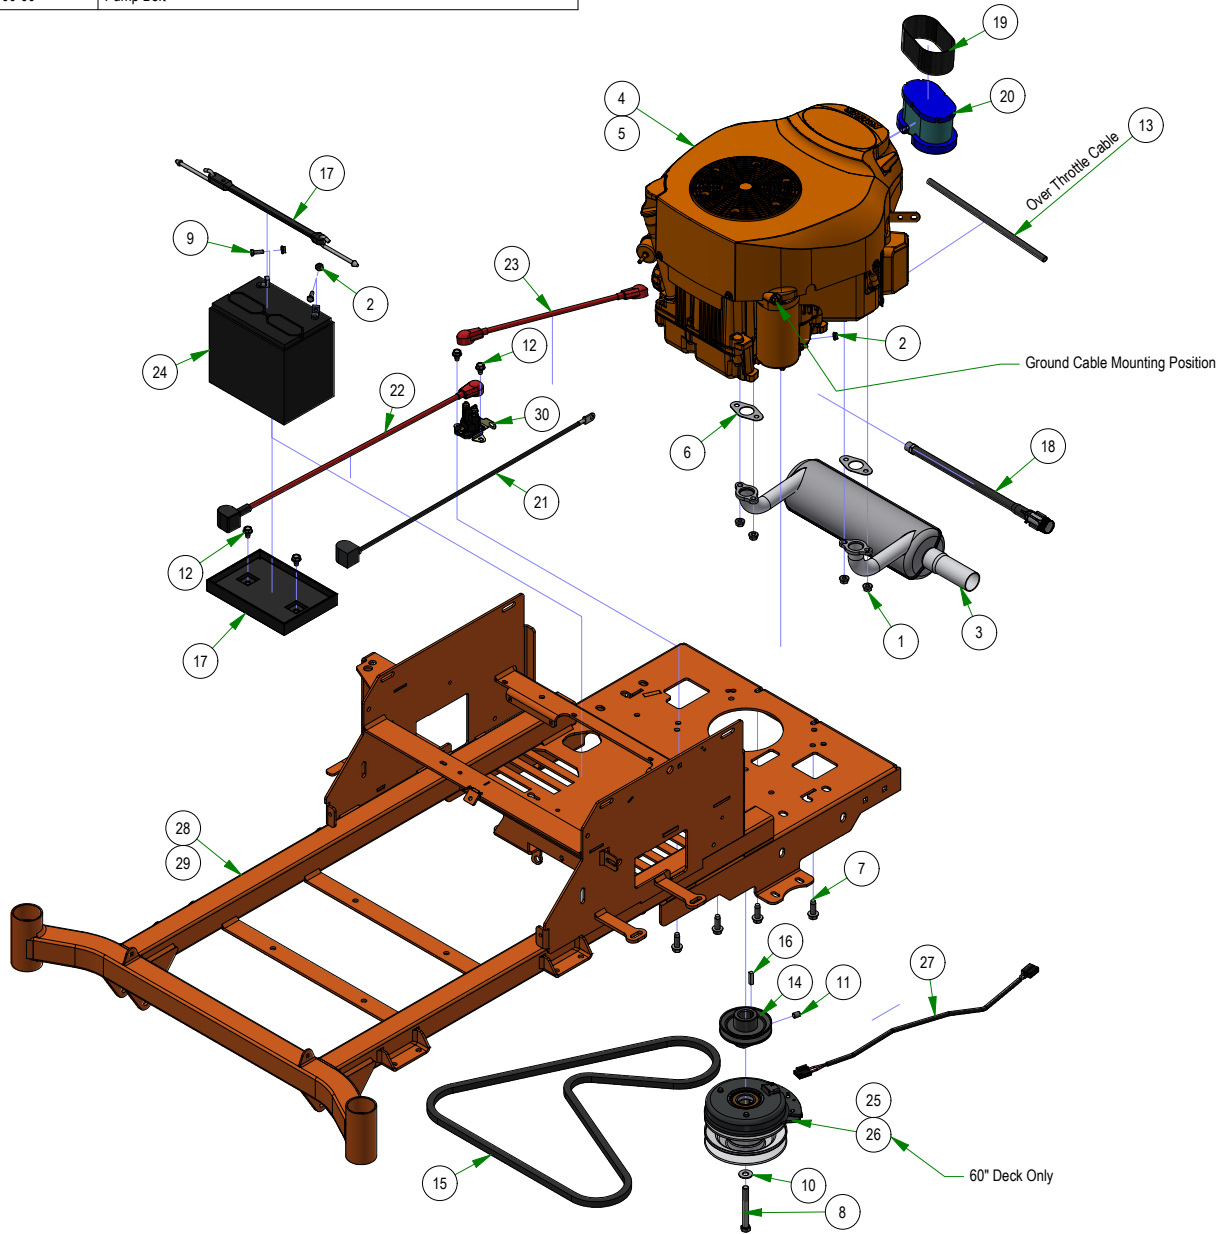

Parts List				Parts List			
ITEM	QTY	PART NUMBER	DESCRIPTION	ITEM	QTY	PART NUMBER	DESCRIPTION
1	4	013-8240-00	M8 Nut Connects the 015-1012-00 and the 015-8240-00	16	1	042-6030-00	1/4 X 1 SQ MACHINERY KEY 1018 STL PLN
2	3	013-9001-00	1/4-20 HEX SERRATED FLANGE NUT HARD/ZINC	17	1	043-8930-98	2023 Battery Hold Down Assembly
3	1	015-0051-00	Kohler Muffler	18	1	051-5401-00	Kohler Oil Drain
4	1	015-2021-00	KT726-3013 Kohler Engine 1" Shaft	19	1	063-5002-00	25/26 HP Koh Precleaner ZT/MZ
5	1	015-2023-00	Kohler KT722 Engine	20	1	063-5003-00	25/26 HP Koh Air Filter ZT/MZ
6	2	015-2751-00	Exhaust Gasket	21	1	064-0030-00	24 inch Black Cable – MZ/ZT
7	4	018-1075-00	3/8-16 X 1-1/8 HEX WASHER UNSLOT SERRATED (TRI-LOB) TRS ZINC YELLOW	22	1	064-5300-00	24" Red Battery Cable
				23	1	064-5301-00	14" Red Battery Cable
8	1	018-5052-21	7/16-20 x 3 1/2" Hex Bolt GR8 W/ Patch	24	1	068-8049-00	SP-35 Battery
9	2	018-8052-00	1/4-20 X 3/4 HEX CAP SCREW (GR.5) ZINC	25	1	070-0057-00	105 Ft Lb. Clutch - 1" Shaft
10	1	019-5029-00	3/8 FLAT WASHER USS (1" OD) ZINC	26	1	070-0058-00	120 Ft Lb. Clutch - 1" Shaft
11	1	030-6029-00	3/8-16 X 1/2 SOCKET SET SCREW (CUP PT) PLAIN	27	1	070-2000-00	Clutch Pigtail
12	4	030-7044-00	5/16-18 X 1/2 HWH unslot (F) tcs zinc	28	1	070-2500-00	2025 MZ 42-48 Frame
13	1	032-6000-00	Braided Heat Shielding, 12"	29	1	070-2501-00	2025 MZ-Avenger 54-60 Frame
14	1	033-2010-00	3-3/4" Motor Pulley	30	1	108-0001-00	Solenoid
15	1	041-6400-00	Pump Belt