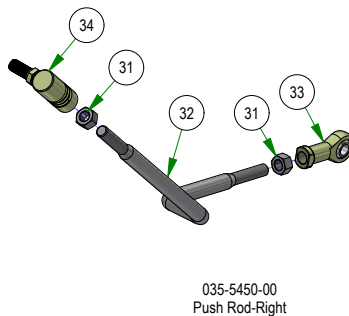

PARTS SECTION: DRIVE ARM SUB ASSEMBLIES

PARTS SECTION: DRIVE ARM SUB ASSEMBLIES

Parts List				Parts List			
ITEM	QTY	PART NUMBER	DESCRIPTION	ITEM	QTY	PART NUMBER	DESCRIPTION
1	1	013-8043-00	5/16-18 HEX NUT ZINC	20	1	069-4010-00	Rubber Grip
2	1	018-8063-00	5/16-18 X 3/4 HEX CAP SCREW (GR.5) ZINC	21	1	014-9006-00	9565K16_Polyethylene Square Plug
3	1	024-6034-00	1/4 DRIVE-TYPE STRAIGHT GREASE FITTING ZINC YELLOW)	22	2	018-0089-00	92323A554_Grade 5 Steel Serrated-Flange Hex Head Screw
4	2	031-0032-00	2019 Drive Arm Bushing	23	1	031-0077-00	Small Mower Square Drive Arm Lower RH Weldment
5	1	031-0053-00	2021 Drive Actuator RH Weldment	24	1	031-9033-00	Small Mower Square Drive Arm RH Weldment
6	1	013-8043-00	5/16-18 HEX NUT ZINC	25	1	031-9044-00	Grip for 031-9045-00 / 031-9046-00
7	1	018-8063-00	5/16-18 X 3/4 HEX CAP SCREW (GR.5) ZINC	26	1	014-9006-00	9565K16_Polyethylene Square Plug
8	1	024-6034-00	1/4 DRIVE-TYPE STRAIGHT GREASE FITTING ZINC YELLOW)	27	2	018-0089-00	92323A554_Grade 5 Steel Serrated-Flange Hex Head Screw
9	2	031-0032-00	2019 Drive Arm Bushing	28	1	031-0076-00	Small Mower Square Drive Arm Lower LH Weldment
10	1	031-0054-00	2021 Drive Actuator LH Weldment	29	1	031-9032-00	Small Mower Square Drive Arm LH Weldment
11	2	013-8047-00	5/16-18 NYL INS L/N ZC	30	1	031-9044-00	Grip for 031-9045-00 / 031-9046-00
12	2	018-2020-18	5/16-18 x 1 3/8" Button Head Torx Drive Bolt	31	2	013-6051-00	3/8" Fine Threaded Jam Nut
13	1	031-8850-02	ZT Direction Steering Arm (Left)	32	1	035-5450-01	Push Rod - Right (Rod Only)
14	1	031-9020-70	Steering Arm Elbow (Left)	33	1	048-3000-00	Spherical Rod End - Outlaw
15	1	069-4010-00	Rubber Grip	34	1	099-2009-00	Quick Release Ball Joint
16	2	013-8047-00	5/16-18 NYL INS L/N ZC	35	2	013-6051-00	3/8" Fine Threaded Jam Nut
17	2	018-2020-18	5/16-18 x 1 3/8" Button Head Torx Drive Bolt	36	1	035-5451-01	Push Rod LH (Rod Only)
18	1	031-8851-02	ZT Direction Steering Arm (Right)	37	1	048-3000-00	Spherical Rod End - Outlaw
19	1	031-9025-70	Steering Arm Elbow (Right)	38	1	099-2009-00	Quick Release Ball Joint