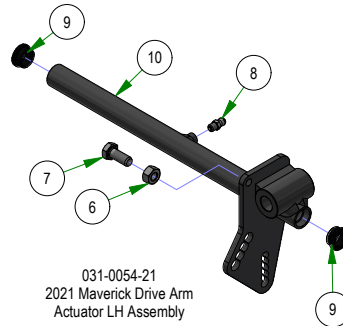

PARTS SECTION: DRIVE ARM SUB ASSEMBLIES

PARTS SECTION: DRIVE ARM SUB ASSEMBLIES

Parts List				Parts List			
ITEM	QTY	PART NUMBER	DESCRIPTION	ITEM	QTY	PART NUMBER	DESCRIPTION
1	1	013-8043-00	5/16-18 HEX NUT ZINC	20	1	069-4010-00	Rubber Grip
2	1	018-8063-00	5/16-18 X 3/4 HEX CAP SCREW (GR.5) ZINC	21	1	014-9006-00	9565K16_Polyethylene Square Plug
3	1	024-6034-00	1/4 DRIVE-TYPE STRAIGHT GREASE FITTING ZINC YELLOW)	22	2	018-0089-00	92323A554_Grade 5 Steel Serrated-Flange Hex Head Screw
4	2	031-0032-00	2019 Drive Arm Bushing	23	1	031-0077-00	Small Mower Square Drive Arm Lower RH Weldment
5	1	031-0053-00	2021 Drive Actuator RH Weldment	24	1	031-9033-00	Small Mower Square Drive Arm RH Weldment
6	1	013-8043-00	5/16-18 HEX NUT ZINC	25	1	031-9044-00	Grip for 031-9045-00 / 031-9046-00
7	1	018-8063-00	5/16-18 X 3/4 HEX CAP SCREW (GR.5) ZINC	26	1	014-9006-00	9565K16_Polyethylene Square Plug
8	1	024-6034-00	1/4 DRIVE-TYPE STRAIGHT GREASE FITTING ZINC YELLOW)	27	2	018-0089-00	92323A554_Grade 5 Steel Serrated-Flange Hex Head Screw
9	2	031-0032-00	2019 Drive Arm Bushing	28	1	031-0076-00	Small Mower Square Drive Arm Lower LH Weldment
10	1	031-0054-00	2021 Drive Actuator LH Weldment	29	1	031-9032-00	Small Mower Square Drive Arm LH Weldment
11	2	013-8047-00	5/16-18 NYL INS L/N ZC	30	1	031-9044-00	Grip for 031-9045-00 / 031-9046-00
12	2	018-2020-18	5/16-18 x 1 3/8" Button Head Torx Drive Bolt	31	2	013-6051-00	3/8" Fine Threaded Jam Nut
13	1	031-8850-02	ZT Direction Steering Arm (Left)	32	1	035-5450-01	Push Rod - Right (Rod Only)
14	1	031-9020-70	Steering Arm Elbow (Left)	33	1	048-3000-00	Spherical Rod End - Outlaw
15	1	069-4010-00	Rubber Grip	34	1	099-2009-00	Quick Release Ball Joint
16	2	013-8047-00	5/16-18 NYL INS L/N ZC	35	2	013-6051-00	3/8" Fine Threaded Jam Nut
17	2	018-2020-18	5/16-18 x 1 3/8" Button Head Torx Drive Bolt	36	1	035-5451-01	Push Rod LH (Rod Only)
18	1	031-8851-02	ZT Direction Steering Arm (Right)	37	1	048-3000-00	Spherical Rod End - Outlaw
19	1	031-9025-70	Steering Arm Elbow (Right)	38	1	099-2009-00	Quick Release Ball Joint