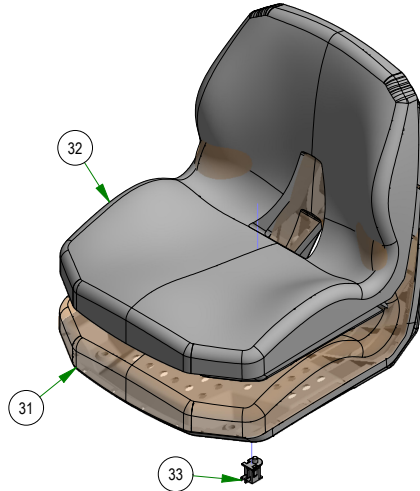

## PARTS SECTION: FRAME SUB ASSEMBLIES

079-3425-25  
2025 MZ/Avenger  
Floorboard Assembly

026-0019-01  
Foot Pedal Assembly

017-9076-00  
Pillow Block Kit

028-0070-17  
ZT Deck Height  
Bar Assembly

039-5944-01  
ZT Pump Idler

## PARTS SECTION: FRAME SUB ASSEMBLIES

086-3600-25  
2025 Wiring Harness  
with Clips and Lights

071-1000-25  
2025 Magnum & Rambler Seat

071-2100-22  
2022 Avenger Seat

079-3560-25  
2025 Small Mower  
Control Panel Assembly  
&  
079-3562-25  
2025 Rambler Control  
Panel Assembly