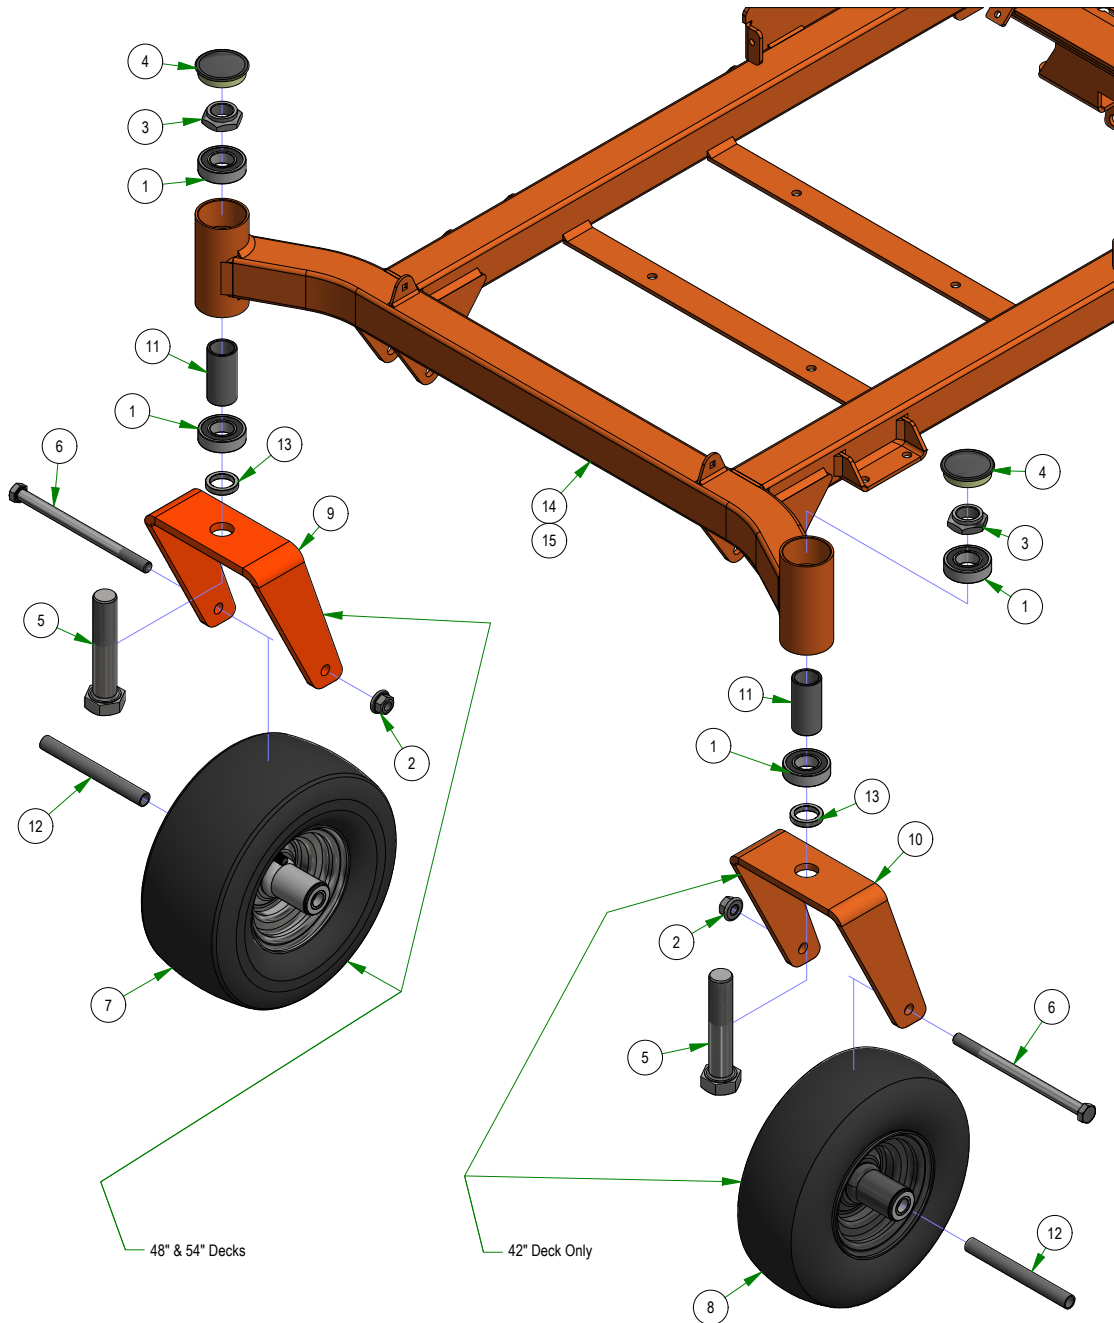

PARTS SECTION: FRONT FORK

Parts List				Parts List			
ITEM	QTY	PART NUMBER	DESCRIPTION	ITEM	QTY	PART NUMBER	DESCRIPTION
1	4	010-1050-00	1641 BEARING W/2 CONTACT RUBBER SEALS	9	2	023-0002-00	2017 MZ Front fork
2	2	013-8050-00	1/2-13 NYLON INSERT FLANGE LOCKNUT ZINC	10	2	023-0005-00	MZ Front Fork (42" ONLY)
3	2	013-9004-00	1"-14 NYLON INSERT JAM LOCKNUT ZINC	11	2	025-0003-00	2016 Front Bearing Spacer
4	2	014-2025-00	2017 Bearing Cover	12	2	025-0008-00	Front Wheel Spanner
5	2	018-0005-00	1"-14 X 5 HEX CAP SCREW (GR.8) ZINC YELLOW	13	2	1.02 ID X 1.38 OD X .250 THK SPACER ZINC	
6	2	018-0035-00	1/2-13 X 7-1/2 HEX CAP SCREW (GR.5) ZINC	14	1	070-2500-00	2025 MZ 42-48 Frame
7	2	022-8049-22	11x6.00-5 Front Assembly - Black Wheel	15	1	070-2501-00	2025 MZ-Avenger 54-60 Frame
8	2	022-8051-22	11 x 4.00 - 5 Front Tire Assembly (Black)