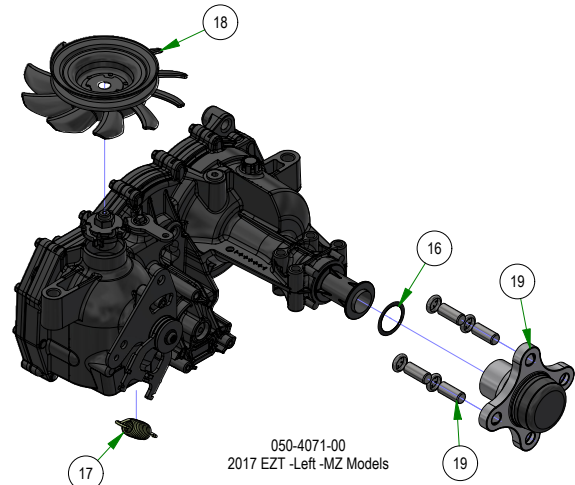

## PARTS SECTION: TRANSAXLES SUB ASSEMBLIES

Parts List				Parts List			
ITEM	QTY	PART NUMBER	DESCRIPTION	ITEM	QTY	PART NUMBER	DESCRIPTION
1	2	022-2051-22	Rim for 022-2050-22 / 022-2050-25	13	1	055-2012-00	Universal Throttle Head - 2012
2	2	022-2053-00	Tire Only for Rear Wheel Assy Reaper (18x8.5-8)	14	1	064-8057-17	MZ Brake Cable
3	2	022-8025-00	18x9.50-8 Rear Tire Only 48 MZ	15	1	077-8073-00	Safety Switch
4	2	022-8026-22	Black Rear Wheel 48in MZ	16	1	015-8003-00	MZ Seal & Retainer Kit
6	2	022-8052-00	Tire Only for Rear Wheel Assy Reaper (18x9.5-8)	17	1	034-9080-00	Transaxle Spring
5	2	022-8053-00	Wheel Only for Rear Wheel Assy Reaper (18x9.5-8)	18	1	050-2075-00	Fan/Pulley Kit for ZT / 2017 MZ
7	2	013-5019-00	#10 Nylock Nut	19	1	050-2078-00	MZ 4 Bolt Hub Kit
8	1	013-8073-00	1/4-20 NYLON INSERT LOCKNUT ZINC	20	1	015-8003-00	MZ Seal & Retainer Kit
9	2	018-5200-00	10-24 X 5/8 BS Button Head Bolt	21	1	034-9080-00	Transaxle Spring
10	1	018-8052-00	1/4-20 X 3/4 HEX CAP SCREW (GR.5) ZINC	22	1	050-2075-00	Fan/Pulley Kit for ZT / 2017 MZ
11	1	019-2003-00	.390 ID X .750 OD X .062 THK FLAT WASHER NYLON	23	1	050-2078-00	MZ 4 Bolt Hub Kit
12	1	039-0035-00	2017 MZ Brake Lock Bracket				