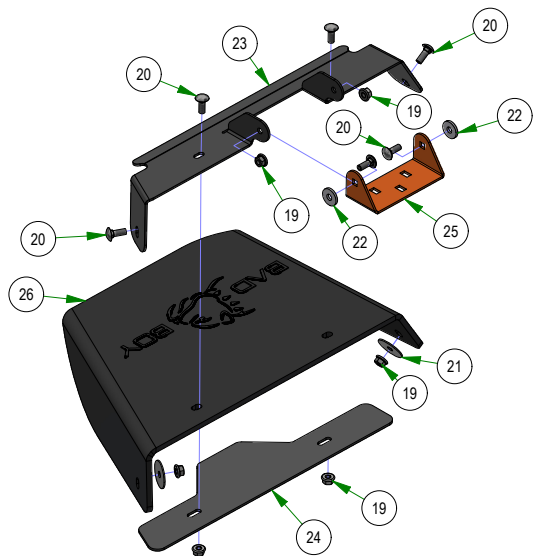

PARTS SECTION: DECK SUB ASSEMBLIES

210-6015-98
MZ Discharge Chute Assembly