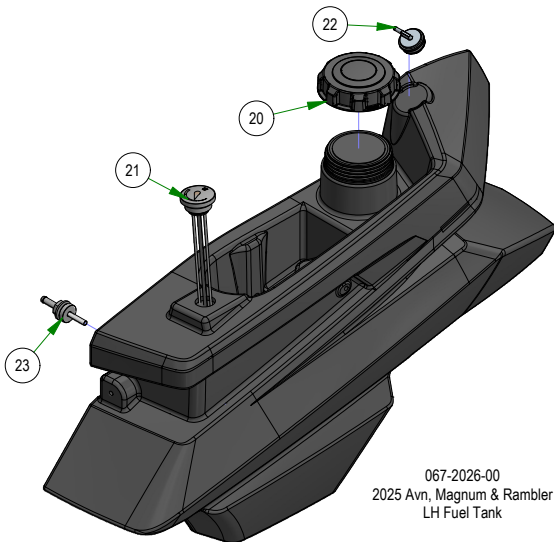

PARTS SECTION: FRAME SUB ASSEMBLIES

PARTS SECTION: FRAME SUB ASSEMBLIES

Parts List				Parts List			
ITEM	QTY	PART NUMBER	DESCRIPTION	ITEM	QTY	PART NUMBER	DESCRIPTION
1	0.333 ft	051-8067-00	1/4 Fuel Line	13	1	067-0015-00	Carbon Canister for Magnum/MZ
2	2	072-8069-00	1/4 Fuel Hose Clamp	14	3	072-0002-00	8.6mm Hose Clamp
3	0.917 ft	051-8067-00	1/4 Fuel Line	15	1	072-8073-00	3/16" Vinyl Hose Clamp
4	1	067-6057-00	2 Way Fuel Shut-Off Valve	16	1	051-2023-02	3/16 Vinyl Tubing, 44"
5	1	072-8069-00	1/4 Fuel Hose Clamp	17	1	051-2027-02	3/16" Clear Vinyl Tubing, 52"
6	0.333 ft	051-8067-00	1/4 Fuel Line	18	1	067-0015-00	Carbon Canister for Magnum/MZ
7	2	072-8069-00	1/4 Fuel Hose Clamp	19	3	072-0002-00	8.6mm Hose Clamp
8	2.250 ft	051-8067-00	1/4 Fuel Line	20	1	066-8083-00	Fuel Cap
9	1	067-6057-00	2 Way Fuel Shut-Off Valve	21	1	067-0031-00	Fuel Gauge & Grommet
10	1	072-8069-00	1/4 Fuel Hose Clamp	22	1	067-6070-00	Rollover Valve W/Grommet
11	1	051-2023-01	3/16 Vinyl Tubing, 53"	23	1	067-9902-00	Fuel Pickup
12	1	051-2027-01	3/16" Clear Vinyl Tubing, 44"