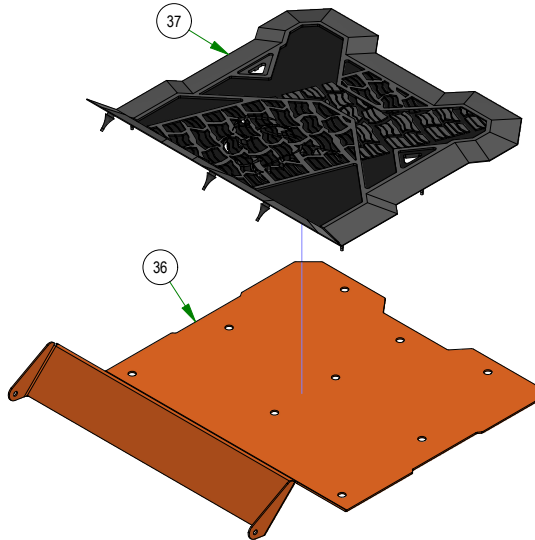

PARTS SECTION: FRAME SUB ASSEMBLIES

079-3425-25
2025 MZ/Avenger
Floorboard Assembly