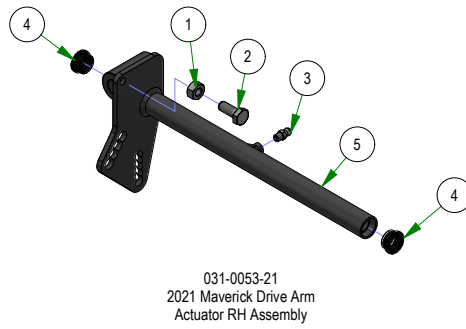

## PARTS SECTION: TRANSAXLES SUB ASSEMBLIES

Parts List				Parts List			
ITEM	QTY	PART NUMBER	DESCRIPTION	ITEM	QTY	PART NUMBER	DESCRIPTION
1	2	022-2051-22	Rim for 022-2050-22 / 022-2050-25	13	1	055-2012-00	Universal Throttle Head - 2012
2	2	022-2053-00	Tire Only for Rear Wheel Assy Reaper (18x8.5-8)	14	1	064-8057-17	MZ Brake Cable
3	2	022-8025-00	18x9.50-8 Rear Tire Only 48 MZ	15	1	077-8073-00	Safety Switch
4	2	022-8026-22	Black Rear Wheel 48in MZ	16	1	015-8003-00	MZ Seal & Retainer Kit
6	2	022-8052-00	Tire Only for Rear Wheel Assy Reaper (18x9.5-8)	17	1	034-9080-00	Transaxle Spring
5	2	022-8053-00	Wheel Only for Rear Wheel Assy Reaper (18x9.5-8)	18	1	050-2075-00	Fan/Pulley Kit for ZT / 2017 MZ
7	2	013-5019-00	#10 Nylock Nut	19	1	050-2078-00	MZ 4 Bolt Hub Kit
8	1	013-8073-00	1/4-20 NYLON INSERT LOCKNUT ZINC	20	1	015-8003-00	MZ Seal & Retainer Kit
9	2	018-5200-00	10-24 X 5/8 BS Button Head Bolt	21	1	034-9080-00	Transaxle Spring
10	1	018-8052-00	1/4-20 X 3/4 HEX CAP SCREW (GR.5) ZINC	22	1	050-2075-00	Fan/Pulley Kit for ZT / 2017 MZ
11	1	019-2003-00	.390 ID X .750 OD X .062 THK FLAT WASHER NYLON	23	1	050-2078-00	MZ 4 Bolt Hub Kit
12	1	039-0035-00	2017 MZ Brake Lock Bracket				

## PARTS SECTION: DRIVE ARM SUB ASSEMBLIES