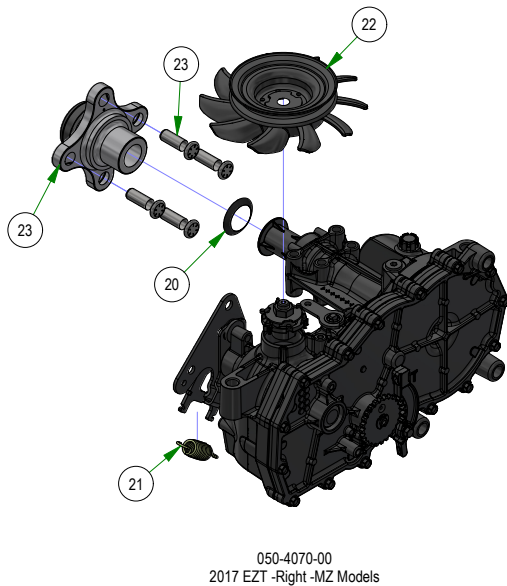

PARTS SECTION: TRANSAXLES SUB ASSEMBLIES

Parts List				Parts List			
ITEM	QTY	PART NUMBER	DESCRIPTION	ITEM	QTY	PART NUMBER	DESCRIPTION
1	2	022-2051-22	Rim for 022-2050-22 / 022-2050-25	13	1	055-2012-00	Universal Throttle Head - 2012
2	2	022-2053-00	Tire Only for Rear Wheel Assy Reaper (18x8.5-8)	14	1	064-8057-17	MZ Brake Cable
3	2	022-8025-00	18x9.50-8 Rear Tire Only 48 MZ	15	1	077-8073-00	Safety Switch
4	2	022-8026-22	Black Rear Wheel 48in MZ	16	1	015-8003-00	MZ Seal & Retainer Kit
6	2	022-8052-00	Tire Only for Rear Wheel Assy Reaper (18x9.5-8)	17	1	034-9080-00	Transaxle Spring
5	2	022-8053-00	Wheel Only for Rear Wheel Assy Reaper (18x9.5-8)	18	1	050-2075-00	Fan/Pulley Kit for ZT / 2017 MZ
7	2	013-5019-00	#10 Nylock Nut	19	1	050-2078-00	MZ 4 Bolt Hub Kit
8	1	013-8073-00	1/4-20 NYLON INSERT LOCKNUT ZINC	20	1	015-8003-00	MZ Seal & Retainer Kit
9	2	018-5200-00	10-24 X 5/8 BS Button Head Bolt	21	1	034-9080-00	Transaxle Spring
10	1	018-8052-00	1/4-20 X 3/4 HEX CAP SCREW (GR.5) ZINC	22	1	050-2075-00	Fan/Pulley Kit for ZT / 2017 MZ
11	1	019-2003-00	.390 ID X .750 OD X .062 THK FLAT WASHER NYLON	23	1	050-2078-00	MZ 4 Bolt Hub Kit
12	1	039-0035-00	2017 MZ Brake Lock Bracket