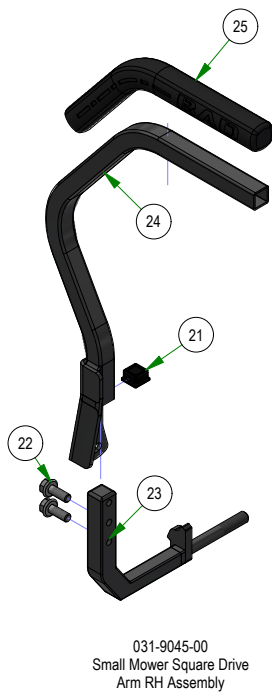

PARTS SECTION: DRIVE ARM SUB ASSEMBLIES

PARTS SECTION: DRIVE ARM SUB ASSEMBLIES

Parts List				Parts List			
ITEM	QTY	PART NUMBER	DESCRIPTION	ITEM	QTY	PART NUMBER	DESCRIPTION
1	1	013-8043-00	5/16-18 HEX NUT ZINC	20	1	069-4010-00	Rubber Grip
2	1	018-8063-00	5/16-18 X 3/4 HEX CAP SCREW (GR.5) ZINC	21	1	014-9006-00	9565K16_Polyethylene Square Plug
3	1	024-6034-00	1/4 DRIVE-TYPE STRAIGHT GREASE FITTING ZINC YELLOW)	22	2	018-0089-00	92323A554_Grade 5 Steel Serrated-Flange Hex Head Screw
4	2	031-0032-00	2019 Drive Arm Bushing	23	1	031-0077-00	Small Mower Square Drive Arm Lower RH Weldment
5	1	031-0053-00	2021 Drive Actuator RH Weldment	24	1	031-9033-00	Small Mower Square Drive Arm RH Weldment
6	1	013-8043-00	5/16-18 HEX NUT ZINC	25	1	031-9044-00	Grip for 031-9045-00 / 031-9046-00
7	1	018-8063-00	5/16-18 X 3/4 HEX CAP SCREW (GR.5) ZINC	26	1	014-9006-00	9565K16_Polyethylene Square Plug
8	1	024-6034-00	1/4 DRIVE-TYPE STRAIGHT GREASE FITTING ZINC YELLOW)	27	2	018-0089-00	92323A554_Grade 5 Steel Serrated-Flange Hex Head Screw
9	2	031-0032-00	2019 Drive Arm Bushing	28	1	031-0076-00	Small Mower Square Drive Arm Lower LH Weldment
10	1	031-0054-00	2021 Drive Actuator LH Weldment	29	1	031-9032-00	Small Mower Square Drive Arm LH Weldment
11	2	013-8047-00	5/16-18 NYL INS L/N ZC	30	1	031-9044-00	Grip for 031-9045-00 / 031-9046-00
12	2	018-2020-18	5/16-18 x 1 3/8" Button Head Torx Drive Bolt	31	2	013-6051-00	3/8" Fine Threaded Jam Nut
13	1	031-8850-02	ZT Direction Steering Arm (Left)	32	1	035-5450-01	Push Rod - Right (Rod Only)
14	1	031-9020-70	Steering Arm Elbow (Left)	33	1	048-3000-00	Spherical Rod End - Outlaw
15	1	069-4010-00	Rubber Grip	34	1	099-2009-00	Quick Release Ball Joint
16	2	013-8047-00	5/16-18 NYL INS L/N ZC	35	2	013-6051-00	3/8" Fine Threaded Jam Nut
17	2	018-2020-18	5/16-18 x 1 3/8" Button Head Torx Drive Bolt	36	1	035-5451-01	Push Rod LH (Rod Only)
18	1	031-8851-02	ZT Direction Steering Arm (Right)	37	1	048-3000-00	Spherical Rod End - Outlaw
19	1	031-9025-70	Steering Arm Elbow (Right)	38	1	099-2009-00	Quick Release Ball Joint