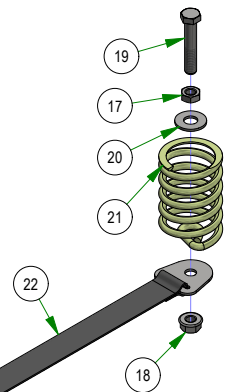

034-8045-22
2022 Mav/HD Seat Spring
Assembly with Strap