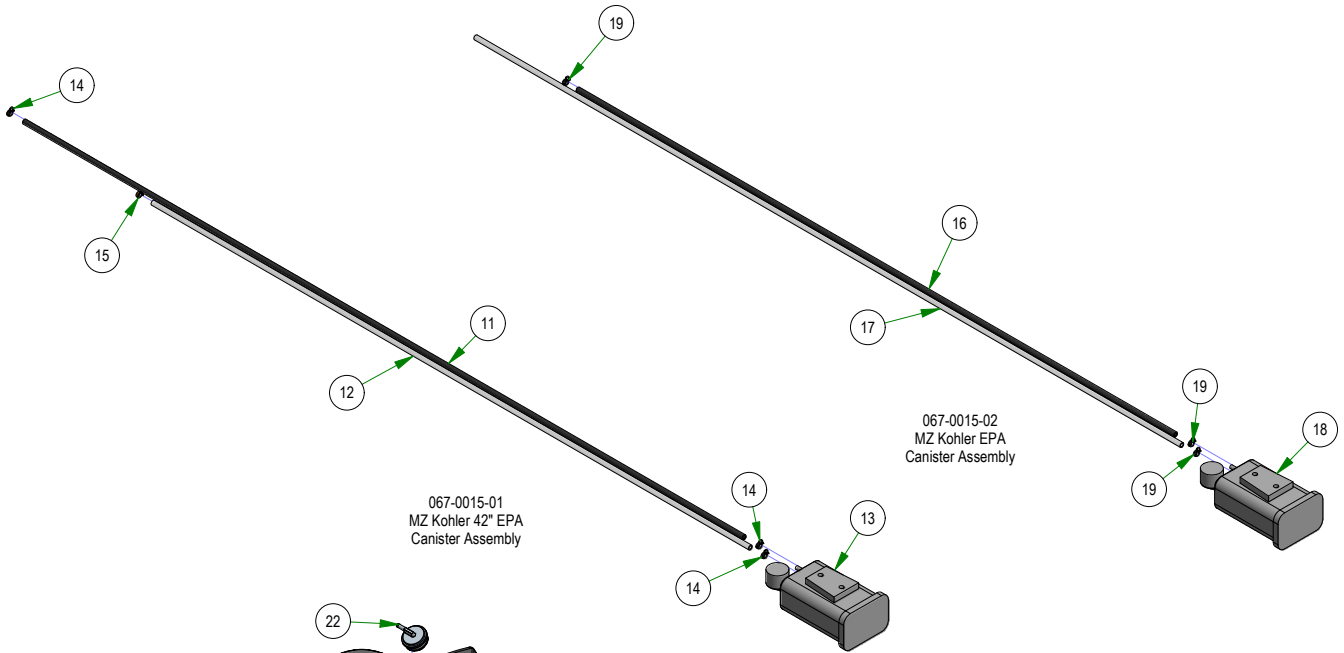

PARTS SECTION: FRAME SUB ASSEMBLIES

PARTS SECTION: FRAME SUB ASSEMBLIES

Parts List				Parts List			
ITEM	QTY	PART NUMBER	DESCRIPTION	ITEM	QTY	PART NUMBER	DESCRIPTION
1	0.333 ft	051-8067-00	1/4 Fuel Line	13	1	067-0015-00	Carbon Canister for Magnum/MZ
2	2	072-8069-00	1/4 Fuel Hose Clamp	14	3	072-0002-00	8.6mm Hose Clamp
3	0.917 ft	051-8067-00	1/4 Fuel Line	15	1	072-8073-00	3/16" Vinyl Hose Clamp
4	1	067-6057-00	2 Way Fuel Shut-Off Valve	16	1	051-2023-02	3/16 Vinyl Tubing, 44"
5	1	072-8069-00	1/4 Fuel Hose Clamp	17	1	051-2027-02	3/16" Clear Vinyl Tubing, 52"
6	0.333 ft	051-8067-00	1/4 Fuel Line	18	1	067-0015-00	Carbon Canister for Magnum/MZ
7	2	072-8069-00	1/4 Fuel Hose Clamp	19	3	072-0002-00	8.6mm Hose Clamp
8	2.250 ft	051-8067-00	1/4 Fuel Line	20	1	066-8083-00	Fuel Cap
9	1	067-6057-00	2 Way Fuel Shut-Off Valve	21	1	067-0031-00	Fuel Gauge & Grommet
10	1	072-8069-00	1/4 Fuel Hose Clamp	22	1	067-6070-00	Rollover Valve W/Grommet
11	1	051-2023-01	3/16 Vinyl Tubing, 53"	23	1	067-9902-00	Fuel Pickup
12	1	051-2027-01	3/16" Clear Vinyl Tubing, 44"