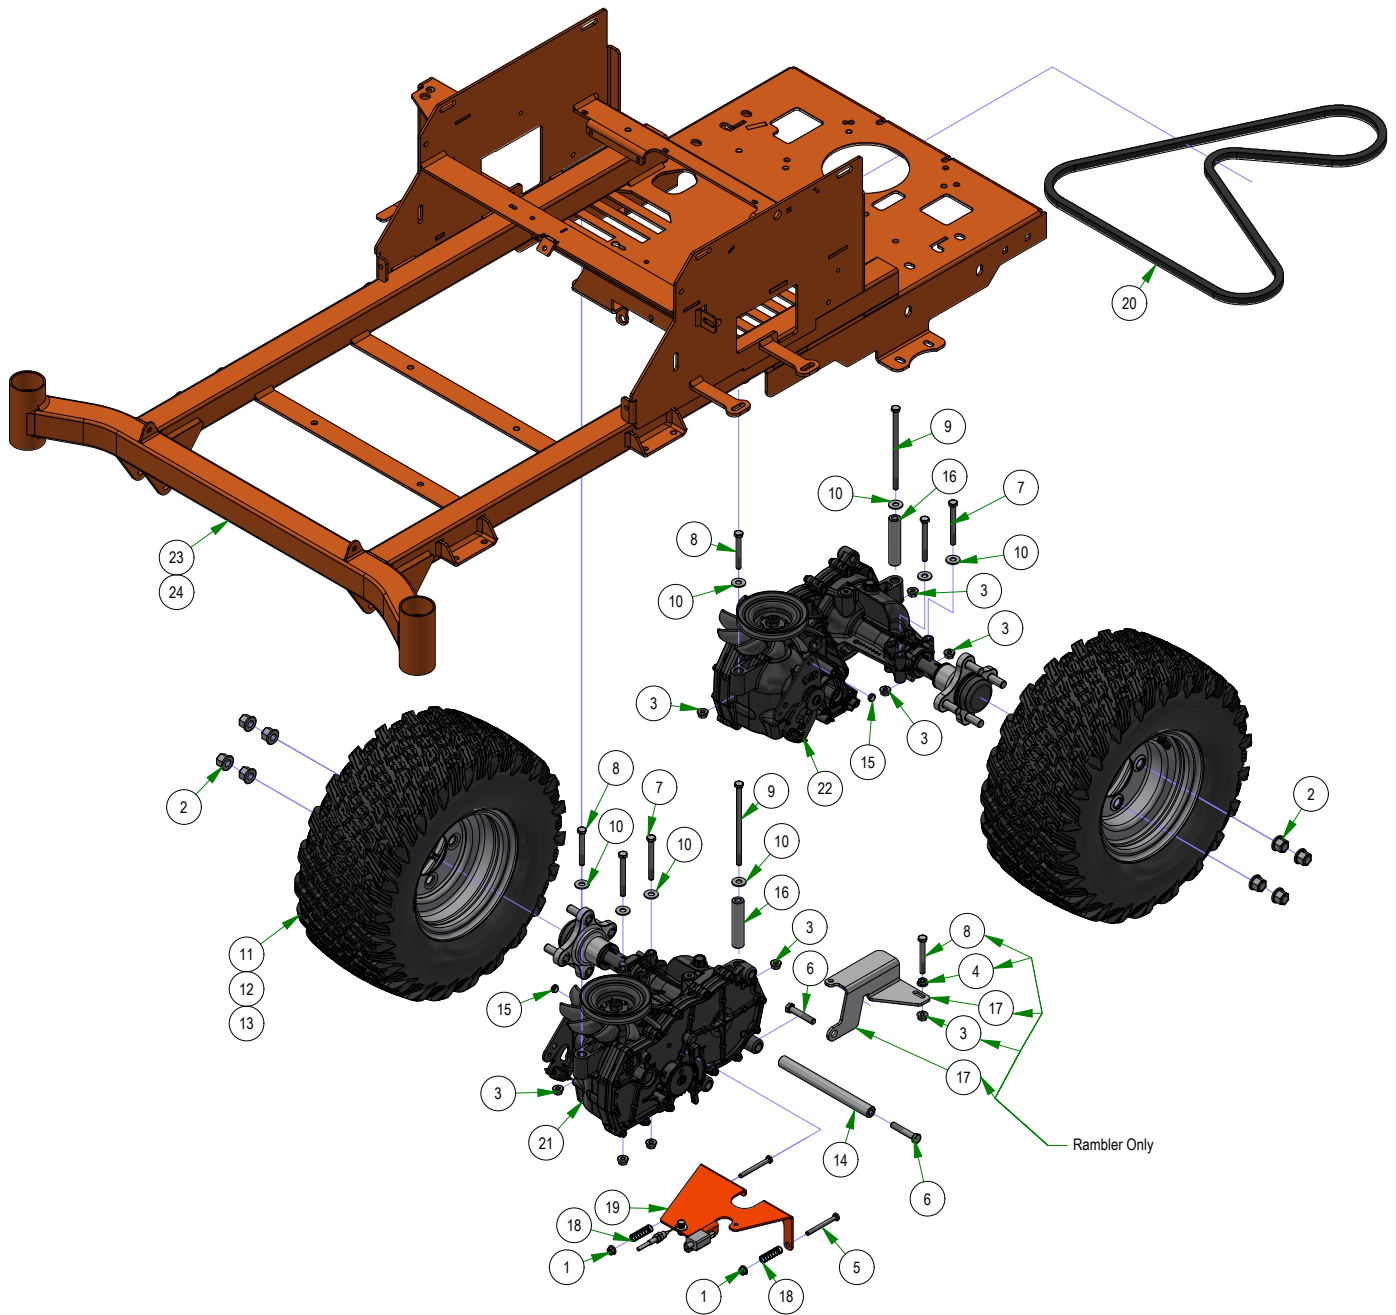

PARTS SECTION: TRANSAXLES

Parts List				Parts List			
ITEM	QTY	PART NUMBER	DESCRIPTION	ITEM	QTY	PART NUMBER	DESCRIPTION
1	2	013-2050-00	1/4-20 NYL INSERT FLANGE LOCKNUT ZINC	13	2	022-8050-25	Rear Wheel Assy Reaper (18x9.5-8)
2	8	013-3000-00	Acorn Lug Nut	14	1	025-0016-00	2017 Transaxle Spacer-MZ
3	9	013-8049-00	5/16-18 NYLON INSERT FLANGE LOCKNUT ZINC	15	2	025-0036-00	Drive Arm Transaxle Spacer
4	1	013-9002-00	5/16-18 HEX SERRATED FLANGE NUT HARD/ZINC	16	2	025-0070-00	2017 Transaxle Spacer
5	2	018-1076-00	1/4-20 X 2-1/2 HEX CAP SCREW (GR.2) ZINC	17	1	026-0368-00	Ogura Clutch Belt Retainer
6	2	018-3000-00	3/8-16 X 2 HEX CAP SCREW (GR.5) ZINC	18	2	034-3050-00	Brake Spring
7	4	018-4701-00	5/16-18 X 3 HEX CAP SCREW (GR.5) ZINC	19	1	039-0035-22	MZ Brake Plate Assembly w/ Brake Cable
8	3	018-5344-00	5/16-18 X 2-1/2 HEX CAP SCREW (GR.5) ZINC	20	1	041-6400-00	Pump Belt
9	2	018-5355-00	5/16-18 X 6 HEX CAP SCREW (GR.5) ZINC	21	1	050-4070-00	2017 EZT -Right -MZ Models
10	8	019-8044-00	5/16 USS FLAT WASHER (7/8 OD) ZINC	22	1	050-4071-00	2017 EZT -Left -MZ Models
11	2	022-2050-25	Rear Wheel Assy Reaper (18x8.5-8)	23	1	070-2500-00	2025 MZ 42-48 Frame
12	2	022-8050-22	18x9.50-8 Tire and Wheel - Black Wheel	24	1	070-2501-00	2025 MZ-Avenger 54-60 Frame