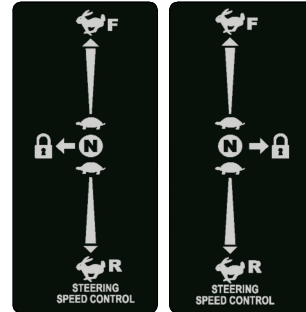

## PARTS SECTION: DECALS

091-4082-00  
2025 Reaper Control Panel Decal

091-3012-00  
Danger Decal-Spindle/Discharge

091-4063-00  
Flying Bulldog Front Bumper Decal

091-0015-25  
2025 EPA Build Date Punch Decal