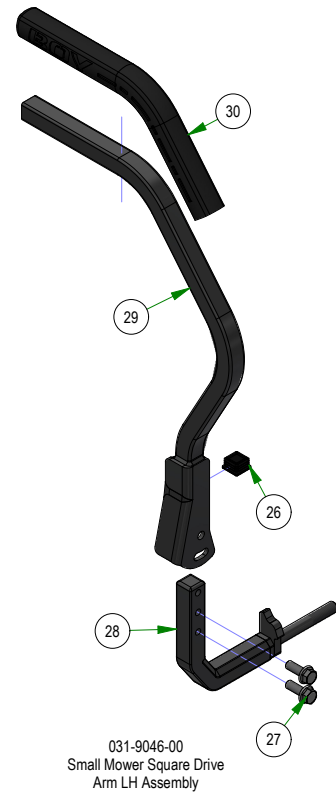

PARTS SECTION: DRIVE ARM SUB ASSEMBLIES

PARTS SECTION: DRIVE ARM SUB ASSEMBLIES

Parts List				Parts List			
ITEM	QTY	PART NUMBER	DESCRIPTION	ITEM	QTY	PART NUMBER	DESCRIPTION
1	1	013-8043-00	5/16-18 HEX NUT ZINC	20	1	069-4010-00	Rubber Grip
2	1	018-8063-00	5/16-18 X 3/4 HEX CAP SCREW (GR.5) ZINC	21	1	014-9006-00	9565K16_Polyethylene Square Plug
3	1	024-6034-00	1/4 DRIVE-TYPE STRAIGHT GREASE FITTING ZINC YELLOW)	22	2	018-0089-00	92323A554_Grade 5 Steel Serrated-Flange Hex Head Screw
4	2	031-0032-00	2019 Drive Arm Bushing	23	1	031-0077-00	Small Mower Square Drive Arm Lower RH Weldment
5	1	031-0053-00	2021 Drive Actuator RH Weldment	24	1	031-9033-00	Small Mower Square Drive Arm RH Weldment
6	1	013-8043-00	5/16-18 HEX NUT ZINC	25	1	031-9044-00	Grip for 031-9045-00 / 031-9046-00
7	1	018-8063-00	5/16-18 X 3/4 HEX CAP SCREW (GR.5) ZINC	26	1	014-9006-00	9565K16_Polyethylene Square Plug
8	1	024-6034-00	1/4 DRIVE-TYPE STRAIGHT GREASE FITTING ZINC YELLOW)	27	2	018-0089-00	92323A554_Grade 5 Steel Serrated-Flange Hex Head Screw
9	2	031-0032-00	2019 Drive Arm Bushing	28	1	031-0076-00	Small Mower Square Drive Arm Lower LH Weldment
10	1	031-0054-00	2021 Drive Actuator LH Weldment	29	1	031-9032-00	Small Mower Square Drive Arm LH Weldment
11	2	013-8047-00	5/16-18 NYL INS L/N ZC	30	1	031-9044-00	Grip for 031-9045-00 / 031-9046-00
12	2	018-2020-18	5/16-18 x 1 3/8" Button Head Torx Drive Bolt	31	2	013-6051-00	3/8" Fine Threaded Jam Nut
13	1	031-8850-02	ZT Direction Steering Arm (Left)	32	1	035-5450-01	Push Rod - Right (Rod Only)
14	1	031-9020-70	Steering Arm Elbow (Left)	33	1	048-3000-00	Spherical Rod End - Outlaw
15	1	069-4010-00	Rubber Grip	34	1	099-2009-00	Quick Release Ball Joint
16	2	013-8047-00	5/16-18 NYL INS L/N ZC	35	2	013-6051-00	3/8" Fine Threaded Jam Nut
17	2	018-2020-18	5/16-18 x 1 3/8" Button Head Torx Drive Bolt	36	1	035-5451-01	Push Rod LH (Rod Only)
18	1	031-8851-02	ZT Direction Steering Arm (Right)	37	1	048-3000-00	Spherical Rod End - Outlaw
19	1	031-9025-70	Steering Arm Elbow (Right)	38	1	099-2009-00	Quick Release Ball Joint