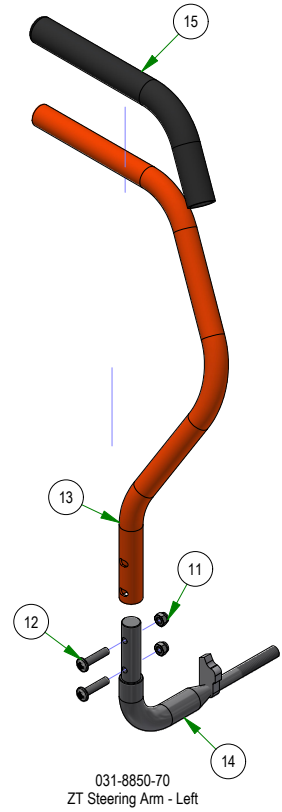

PARTS SECTION: DRIVE ARM SUB ASSEMBLIES

PARTS SECTION: DRIVE ARM SUB ASSEMBLIES

Parts List				Parts List			
ITEM	QTY	PART NUMBER	DESCRIPTION	ITEM	QTY	PART NUMBER	DESCRIPTION
1	1	013-8043-00	5/16-18 HEX NUT ZINC	20	1	069-4010-00	Rubber Grip
2	1	018-8063-00	5/16-18 X 3/4 HEX CAP SCREW (GR.5) ZINC	21	1	014-9006-00	9565K16_Polyethylene Square Plug
3	1	024-6034-00	1/4 DRIVE-TYPE STRAIGHT GREASE FITTING ZINC YELLOW)	22	2	018-0089-00	92323A554_Grade 5 Steel Serrated-Flange Hex Head Screw
4	2	031-0032-00	2019 Drive Arm Bushing	23	1	031-0077-00	Small Mower Square Drive Arm Lower RH Weldment
5	1	031-0053-00	2021 Drive Actuator RH Weldment	24	1	031-9033-00	Small Mower Square Drive Arm RH Weldment
6	1	013-8043-00	5/16-18 HEX NUT ZINC	25	1	031-9044-00	Grip for 031-9045-00 / 031-9046-00
7	1	018-8063-00	5/16-18 X 3/4 HEX CAP SCREW (GR.5) ZINC	26	1	014-9006-00	9565K16_Polyethylene Square Plug
8	1	024-6034-00	1/4 DRIVE-TYPE STRAIGHT GREASE FITTING ZINC YELLOW)	27	2	018-0089-00	92323A554_Grade 5 Steel Serrated-Flange Hex Head Screw
9	2	031-0032-00	2019 Drive Arm Bushing	28	1	031-0076-00	Small Mower Square Drive Arm Lower LH Weldment
10	1	031-0054-00	2021 Drive Actuator LH Weldment	29	1	031-9032-00	Small Mower Square Drive Arm LH Weldment
11	2	013-8047-00	5/16-18 NYL INS L/N ZC	30	1	031-9044-00	Grip for 031-9045-00 / 031-9046-00
12	2	018-2020-18	5/16-18 x 1 3/8" Button Head Torx Drive Bolt	31	2	013-6051-00	3/8" Fine Threaded Jam Nut
13	1	031-8850-02	ZT Direction Steering Arm (Left)	32	1	035-5450-01	Push Rod - Right (Rod Only)
14	1	031-9020-70	Steering Arm Elbow (Left)	33	1	048-3000-00	Spherical Rod End - Outlaw
15	1	069-4010-00	Rubber Grip	34	1	099-2009-00	Quick Release Ball Joint
16	2	013-8047-00	5/16-18 NYL INS L/N ZC	35	2	013-6051-00	3/8" Fine Threaded Jam Nut
17	2	018-2020-18	5/16-18 x 1 3/8" Button Head Torx Drive Bolt	36	1	035-5451-01	Push Rod LH (Rod Only)
18	1	031-8851-02	ZT Direction Steering Arm (Right)	37	1	048-3000-00	Spherical Rod End - Outlaw
19	1	031-9025-70	Steering Arm Elbow (Right)	38	1	099-2009-00	Quick Release Ball Joint