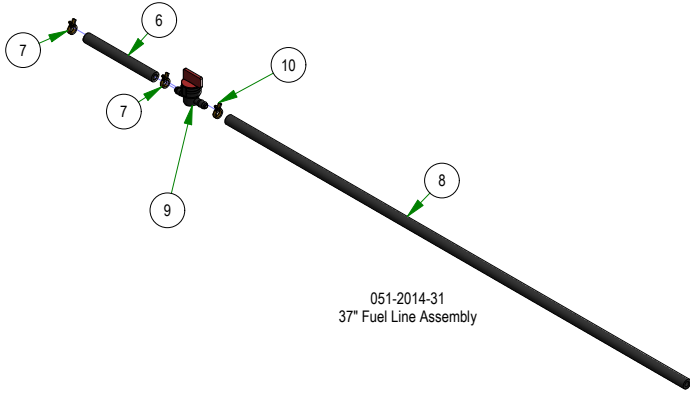

PARTS SECTION: FRAME SUB ASSEMBLIES

PARTS SECTION: FRAME SUB ASSEMBLIES

Parts List				Parts List			
ITEM	QTY	PART NUMBER	DESCRIPTION	ITEM	QTY	PART NUMBER	DESCRIPTION
1	0.333 ft	051-8067-00	1/4 Fuel Line	13	1	067-0015-00	Carbon Canister for Magnum/MZ
2	2	072-8069-00	1/4 Fuel Hose Clamp	14	3	072-0002-00	8.6mm Hose Clamp
3	0.917 ft	051-8067-00	1/4 Fuel Line	15	1	072-8073-00	3/16" Vinyl Hose Clamp
4	1	067-6057-00	2 Way Fuel Shut-Off Valve	16	1	051-2023-02	3/16 Vinyl Tubing, 44"
5	1	072-8069-00	1/4 Fuel Hose Clamp	17	1	051-2027-02	3/16" Clear Vinyl Tubing, 52"
6	0.333 ft	051-8067-00	1/4 Fuel Line	18	1	067-0015-00	Carbon Canister for Magnum/MZ
7	2	072-8069-00	1/4 Fuel Hose Clamp	19	3	072-0002-00	8.6mm Hose Clamp
8	2.250 ft	051-8067-00	1/4 Fuel Line	20	1	066-8083-00	Fuel Cap
9	1	067-6057-00	2 Way Fuel Shut-Off Valve	21	1	067-0031-00	Fuel Gauge & Grommet
10	1	072-8069-00	1/4 Fuel Hose Clamp	22	1	067-6070-00	Rollover Valve W/Grommet
11	1	051-2023-01	3/16 Vinyl Tubing, 53"	23	1	067-9902-00	Fuel Pickup
12	1	051-2027-01	3/16" Clear Vinyl Tubing, 44"