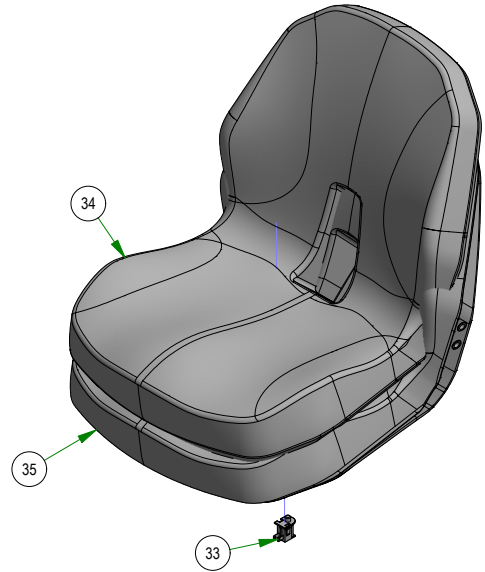

## PARTS SECTION: FRAME SUB ASSEMBLIES

079-3425-25  
2025 MZ/Avenger  
Floorboard Assembly

026-0019-01  
Foot Pedal Assembly

017-9076-00  
Pillow Block Kit

028-0070-17  
ZT Deck Height  
Bar Assembly

039-5944-01  
ZT Pump Idler

## PARTS SECTION: FRAME SUB ASSEMBLIES

086-3600-25  
2025 Wiring Harness  
with Clips and Lights

071-1000-25  
2025 Magnum & Rambler Seat

071-2100-22  
2022 Avenger Seat

079-3560-25  
2025 Small Mower  
Control Panel Assembly  
&  
079-3562-25  
2025 Rambler Control  
Panel Assembly