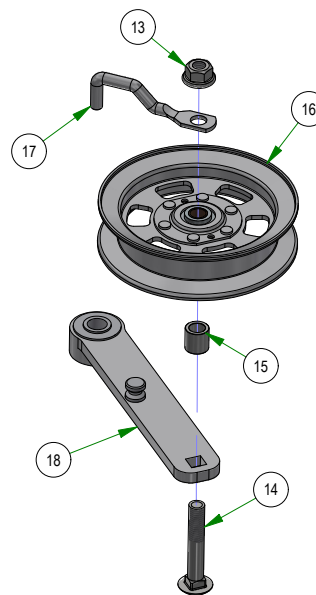

039-6945-26
Maverick HD & Down
Deck Idler Assembly