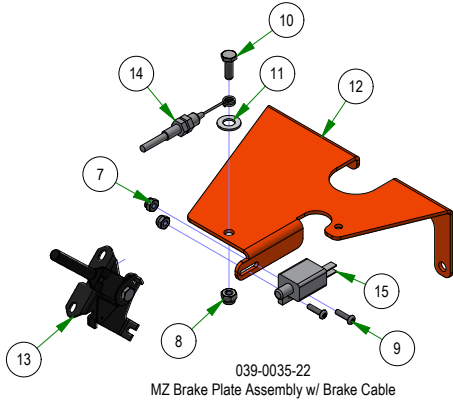

PARTS SECTION: TRANSAXLES SUB ASSEMBLIES

Parts List				Parts List			
ITEM	QTY	PART NUMBER	DESCRIPTION	ITEM	QTY	PART NUMBER	DESCRIPTION
1	2	022-2051-22	Rim for 022-2050-22 / 022-2050-25	13	1	055-2012-00	Universal Throttle Head - 2012
2	2	022-2053-00	Tire Only for Rear Wheel Assy Reaper (18x8.5-8)	14	1	064-8057-17	MZ Brake Cable
3	2	022-8025-00	18x9.50-8 Rear Tire Only 48 MZ	15	1	077-8073-00	Safety Switch
4	2	022-8026-22	Black Rear Wheel 48in MZ	16	1	015-8003-00	MZ Seal & Retainer Kit
6	2	022-8052-00	Tire Only for Rear Wheel Assy Reaper (18x9.5-8)	17	1	034-9080-00	Transaxle Spring
5	2	022-8053-00	Wheel Only for Rear Wheel Assy Reaper (18x9.5-8)	18	1	050-2075-00	Fan/Pulley Kit for ZT / 2017 MZ
7	2	013-5019-00	#10 Nylock Nut	19	1	050-2078-00	MZ 4 Bolt Hub Kit
8	1	013-8073-00	1/4-20 NYLON INSERT LOCKNUT ZINC	20	1	015-8003-00	MZ Seal & Retainer Kit
9	2	018-5200-00	10-24 X 5/8 BS Button Head Bolt	21	1	034-9080-00	Transaxle Spring
10	1	018-8052-00	1/4-20 X 3/4 HEX CAP SCREW (GR.5) ZINC	22	1	050-2075-00	Fan/Pulley Kit for ZT / 2017 MZ
11	1	019-2003-00	.390 ID X .750 OD X .062 THK FLAT WASHER NYLON	23	1	050-2078-00	MZ 4 Bolt Hub Kit
12	1	039-0035-00	2017 MZ Brake Lock Bracket