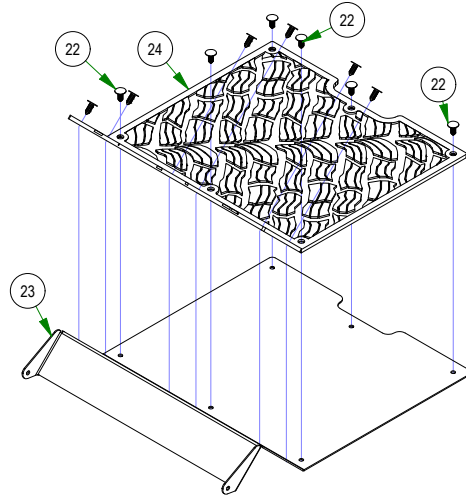

BAD BOY MOWERS

PARTS SECTION: FRAME SUB ASSEMBLIES

017-9076-00
Pillow Block Kit

086-3600-00
2024 Wiring Harness with Clips

079-3417-20
2020 MZ AVEN Floorboard Assembly

039-5944-01
ZT Pump Idler

026-0019-01
Foot Pedal Assembly