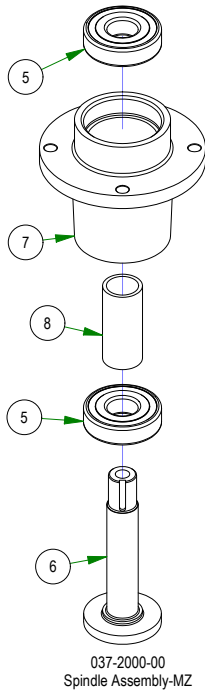

BAD BOY MOWERS

PARTS SECTION: DECK SUB ASSEMBLIES

Parts List				Parts List			
ITEM	QTY	PART NUMBER	DESCRIPTION	ITEM	QTY	PART NUMBER	DESCRIPTION
1	2	024-0001-00	1/4-28 Grease Fitting	8	1	037-6028-00	Spindle Spacer-Component
2	1	028-0004-03	2022 Isolator Turnbuckle Body	9	1	013-8050-00	1/2-13 NYLON INSERT FLANGE LOCKNUT ZINC
3	2	048-6004-00	2018 Maverick Bushing Sleeve	10	1	018-6036-00	1/2-13 X 2-3/4 HEX CAP SCREW (GR.5) ZINC
4	4	048-6005-00	2018 Maverick Bushing	11	1	025-5203-00	Spacer 3/4 OD x 1/2 ID x 3/4 Length
5	2	037-6024-00	Spindle Bearing	12	1	033-8050-00	5" Idler Pully
6	1	037-6025-00	Spindle Shaft	13	1	039-6945-00	Deck Idler
7	1	037-6027-00	Spindle Housing				