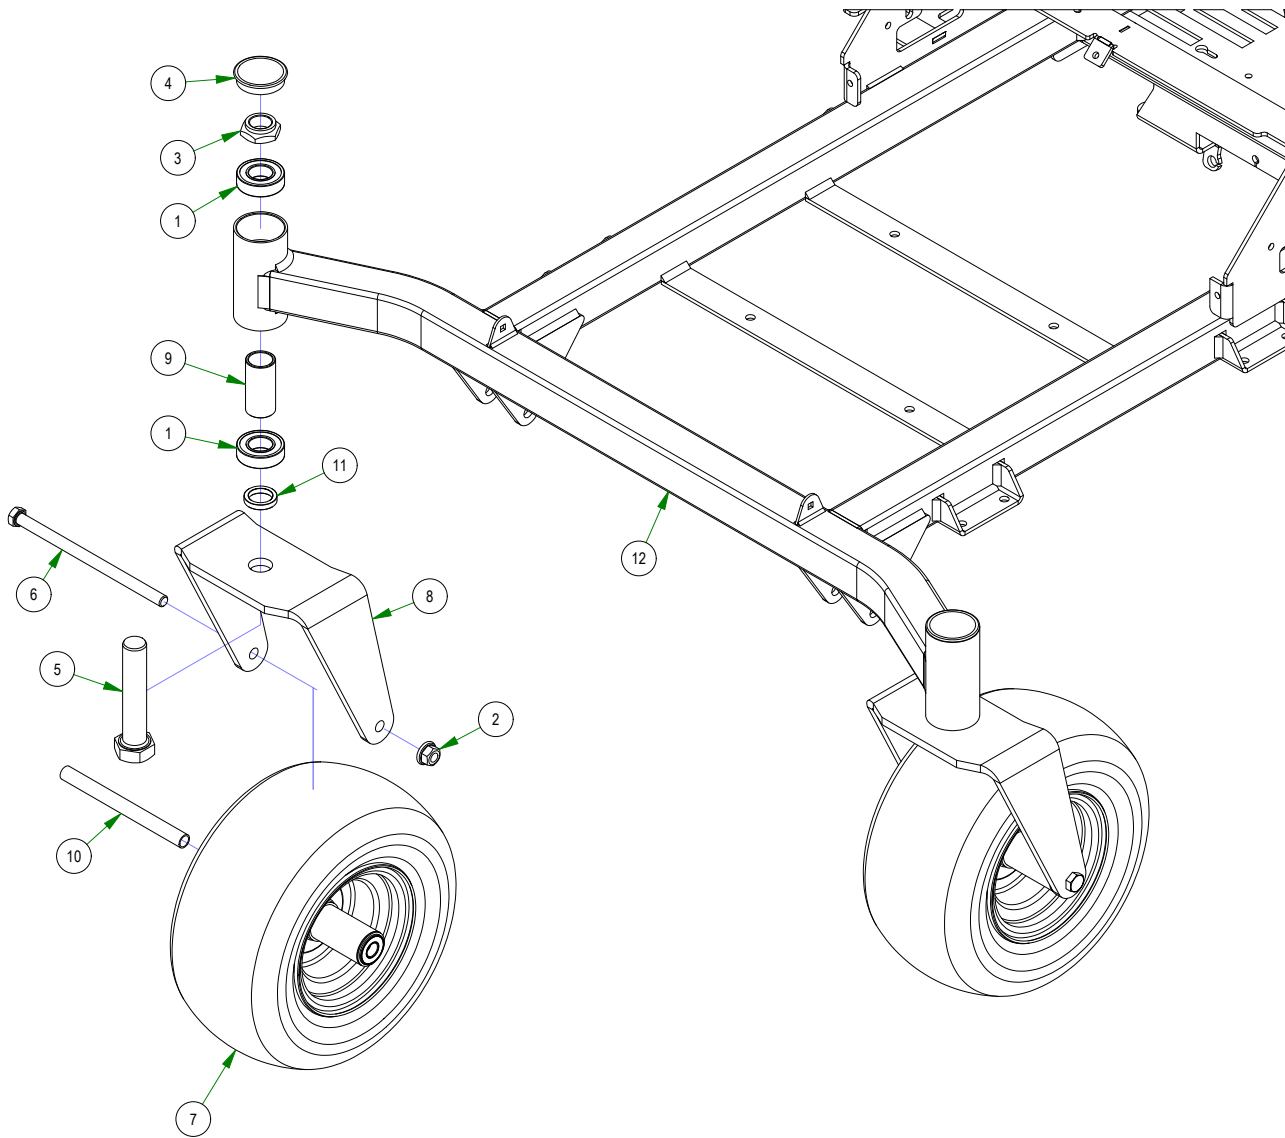

PARTS SECTION: FRONT FORK

Parts List				Parts List			
ITEM	QTY	PART NUMBER	DESCRIPTION	ITEM	QTY	PART NUMBER	DESCRIPTION
1	4	010-1050-00	1641 BEARING W/2 CONTACT RUBBER SEALS	7	2	022-0007-00	12x6x6 Front Tire & Black Wheel Assembly (Representation Only)
2	2	013-8050-00	1/2-13 NYLON INSERT FLANGE LOCKNUT ZINC	8	2	023-0003-00	2017 ZT Front Fork
3	2	013-9004-00	1"-14 NYLON INSERT JAM LOCKNUT ZINC	9	2	025-0003-00	2016 Front Bearing Spacer
4	2	014-2025-00	2017 Bearing Cover	10	2	025-5202-00	Front Wheel Spanner
5	2	018-0005-00	1"-14 X 5 HEX CAP SCREW (GR.8) ZINC YELLOW	11	2	058-1000-00	1.02 ID X 1.38 OD X .250 THK SPACER ZINC
6	2	018-0040-00	1/2-13 X 8-1/2 HEX CAP SCREW (GR.5) ZINC	12	1	070-2401-00	2024 MZ-Avenger 54-60 Frame