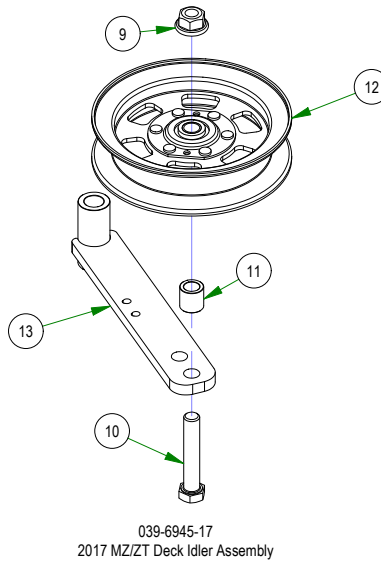

BAD BOY MOWERS

PARTS SECTION: DECK SUB ASSEMBLIES

Parts List				Parts List			
ITEM	QTY	PART NUMBER	DESCRIPTION	ITEM	QTY	PART NUMBER	DESCRIPTION
1	2	024-0001-00	1/4-28 Grease Fitting	8	1	037-6028-00	Spindle Spacer-Component
2	1	028-0004-03	2022 Isolator Turnbuckle Body	9	1	013-8050-00	1/2-13 NYLON INSERT FLANGE LOCKNUT ZINC
3	2	048-6004-00	2018 Maverick Bushing Sleeve	10	1	018-6036-00	1/2-13 X 2-3/4 HEX CAP SCREW (GR.5) ZINC
4	4	048-6005-00	2018 Maverick Bushing	11	1	025-5203-00	Spacer 3/4 OD x 1/2 ID x 3/4 Length
5	2	037-6024-00	Spindle Bearing	12	1	033-8050-00	5" Idler Pully
6	1	037-6025-00	Spindle Shaft	13	1	039-6945-00	Deck Idler
7	1	037-6027-00	Spindle Housing