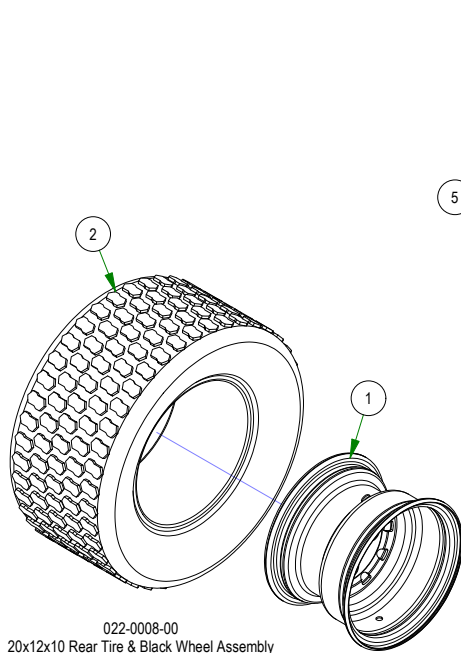

PARTS SECTION: FRONT FORK

Parts List				Parts List			
ITEM	QTY	PART NUMBER	DESCRIPTION	ITEM	QTY	PART NUMBER	DESCRIPTION
1	4	010-1050-00	1641 BEARING W/2 CONTACT RUBBER SEALS	7	2	022-0007-00	12x6x6 Front Tire & Black Wheel Assembly (Representation Only)
2	2	013-8050-00	1/2-13 NYLON INSERT FLANGE LOCKNUT ZINC	8	2	023-0003-00	2017 ZT Front Fork
3	2	013-9004-00	1"-14 NYLON INSERT JAM LOCKNUT ZINC	9	2	025-0003-00	2016 Front Bearing Spacer
4	2	014-2025-00	2017 Bearing Cover	10	2	025-5202-00	Front Wheel Spanner
5	2	018-0005-00	1"-14 X 5 HEX CAP SCREW (GR.8) ZINC YELLOW	11	2	058-1000-00	1.02 ID X 1.38 OD X .250 THK SPACER ZINC
6	2	018-0040-00	1/2-13 X 8-1/2 HEX CAP SCREW (GR.5) ZINC	12	1	070-2401-00	2024 MZ-Avenger 54-60 Frame

PARTS SECTION: WHEEL SUB ASSEMBLIES

Parts List				Parts List			
ITEM	QTY	PART NUMBER	DESCRIPTION	ITEM	QTY	PART NUMBER	DESCRIPTION
1	2	022-0011-00	10 x 8.50 Black Wheel for the 022-0008-00	7	1	050-8010-00	2021 ZT/Maverick Transaxle Seal Kit (ZT-2800)
2	2	022-0012-00	20x12x10 Rear Tire	8	1	063-1050-00	ZT Hydraulic Filter
3	1	034-9080-00	Gold Transaxle Spring	193	1	063-5002-00	25/26 HP Koh Precleaner ZT/MZ
4	1	050-2070-00	2021 ZT/Maverick Transaxle Fan/Pulley Kit	194	1	063-5003-00	25/26 HP Koh Air Filter ZT/MZ
5	1	050-2076-00	ZT Transaxle Wheel Hub	191	1	091-0015-24	2024 EPA Build Date Punch Decal
6	4	050-2012-00	Transaxle Wheel Studs/ Drum Brake Studs	192	1	214-1008-00	Edge Clip With Ziptie