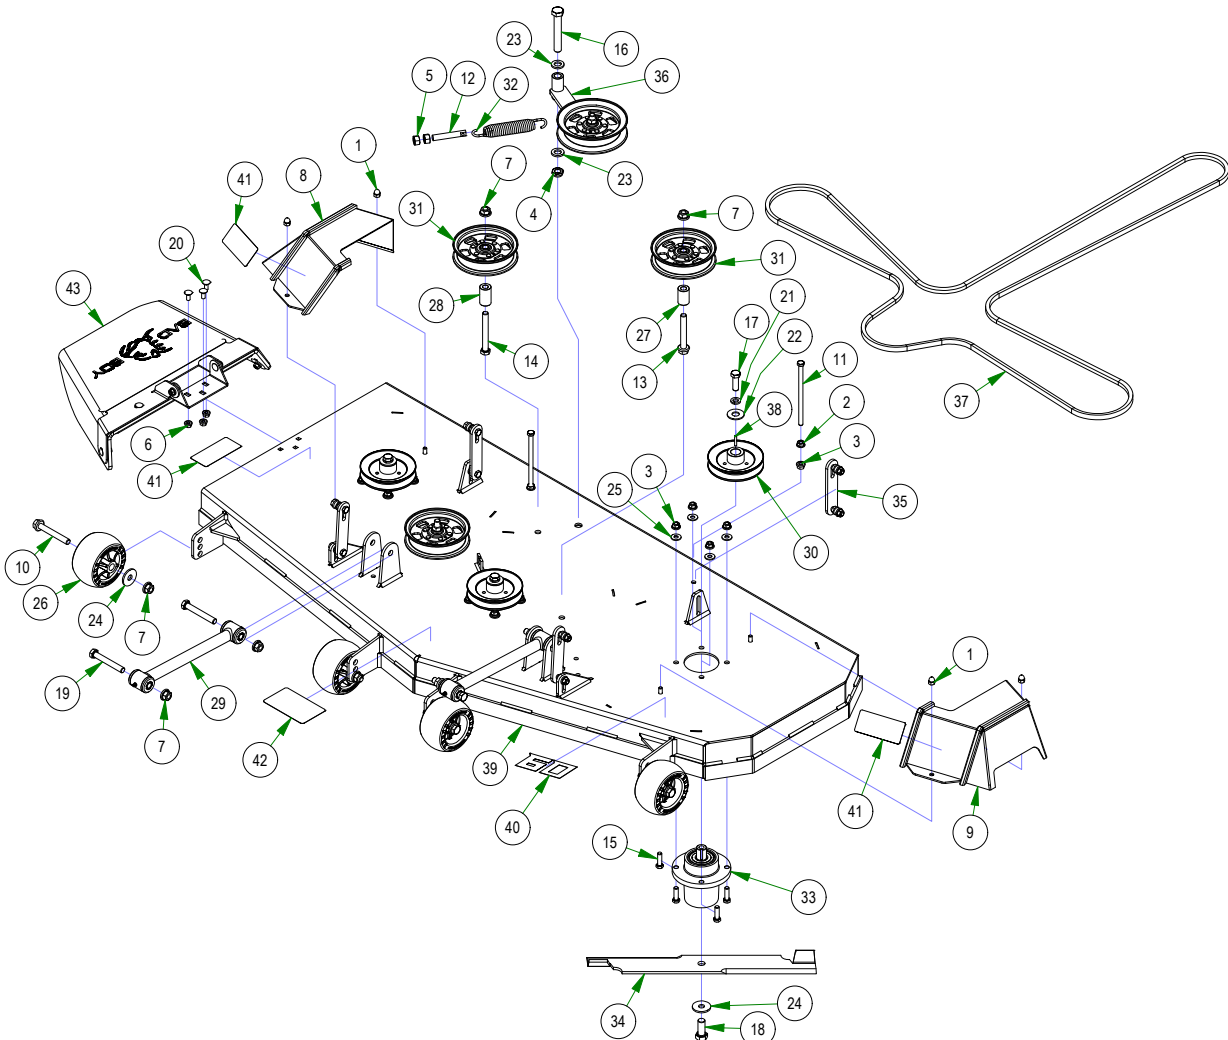

BAD BOY MOWERS

PARTS SECTION: DECK SUB ASSEMBLIES

Parts List				Parts List			
ITEM	QTY	PART NUMBER	DESCRIPTION	ITEM	QTY	PART NUMBER	DESCRIPTION
1	2	024-0001-00	1/4-28 Grease Fitting	8	1	037-6028-00	Spindle Spacer-Component
2	1	028-0004-03	2022 Isolator Turnbuckle Body	9	1	013-8050-00	1/2-13 NYLON INSERT FLANGE LOCKNUT ZINC
3	2	048-6004-00	2018 Maverick Bushing Sleeve	10	1	018-6036-00	1/2-13 X 2-3/4 HEX CAP SCREW (GR.5) ZINC
4	4	048-6005-00	2018 Maverick Bushing	11	1	025-5203-00	Spacer 3/4 OD x 1/2 ID x 3/4 Length
5	2	037-6024-00	Spindle Bearing	12	1	033-8050-00	5" Idler Pully
6	1	037-6025-00	Spindle Shaft	13	1	039-6945-00	Deck Idler
7	1	037-6027-00	Spindle Housing				