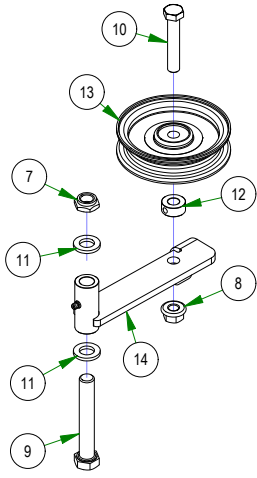

BAD BOY MOWERS

PARTS SECTION: FRAME SUB ASSEMBLIES