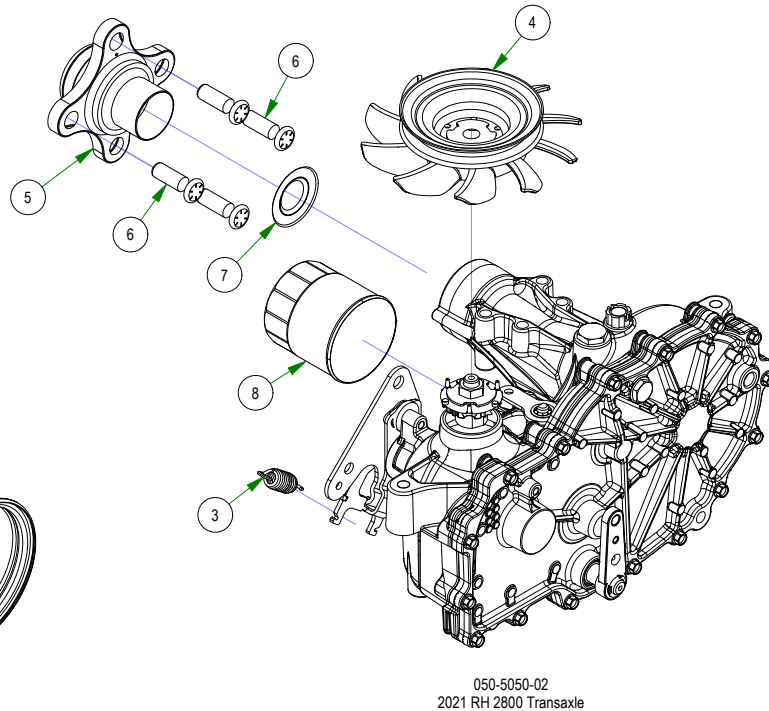

PARTS SECTION: FRONT FORK

Parts List				Parts List			
ITEM	QTY	PART NUMBER	DESCRIPTION	ITEM	QTY	PART NUMBER	DESCRIPTION
1	4	010-1050-00	1641 BEARING W/2 CONTACT RUBBER SEALS	7	2	022-0007-00	12x6x6 Front Tire & Black Wheel Assembly (Representation Only)
2	2	013-8050-00	1/2-13 NYLON INSERT FLANGE LOCKNUT ZINC	8	2	023-0003-00	2017 ZT Front Fork
3	2	013-9004-00	1"-14 NYLON INSERT JAM LOCKNUT ZINC	9	2	025-0003-00	2016 Front Bearing Spacer
4	2	014-2025-00	2017 Bearing Cover	10	2	025-5202-00	Front Wheel Spanner
5	2	018-0005-00	1"-14 X 5 HEX CAP SCREW (GR.8) ZINC YELLOW	11	2	058-1000-00	1.02 ID X 1.38 OD X .250 THK SPACER ZINC
6	2	018-0040-00	1/2-13 X 8-1/2 HEX CAP SCREW (GR.5) ZINC	12	1	070-2401-00	2024 MZ-Avenger 54-60 Frame

PARTS SECTION: WHEEL SUB ASSEMBLIES

Parts List				Parts List			
ITEM	QTY	PART NUMBER	DESCRIPTION	ITEM	QTY	PART NUMBER	DESCRIPTION
1	2	022-0011-00	10 x 8.50 Black Wheel for the 022-0008-00	7	1	050-8010-00	2021 ZT/Maverick Transaxle Seal Kit (ZT-2800)
2	2	022-0012-00	20x12x10 Rear Tire	8	1	063-1050-00	ZT Hydraulic Filter
3	1	034-9080-00	Gold Transaxle Spring	193	1	063-5002-00	25/26 HP Koh Precleaner ZT/MZ
4	1	050-2070-00	2021 ZT/Maverick Transaxle Fan/Pulley Kit	194	1	063-5003-00	25/26 HP Koh Air Filter ZT/MZ
5	1	050-2076-00	ZT Transaxle Wheel Hub	191	1	091-0015-24	2024 EPA Build Date Punch Decal
6	4	050-2012-00	Transaxle Wheel Studs/ Drum Brake Studs	192	1	214-1008-00	Edge Clip With Ziptie