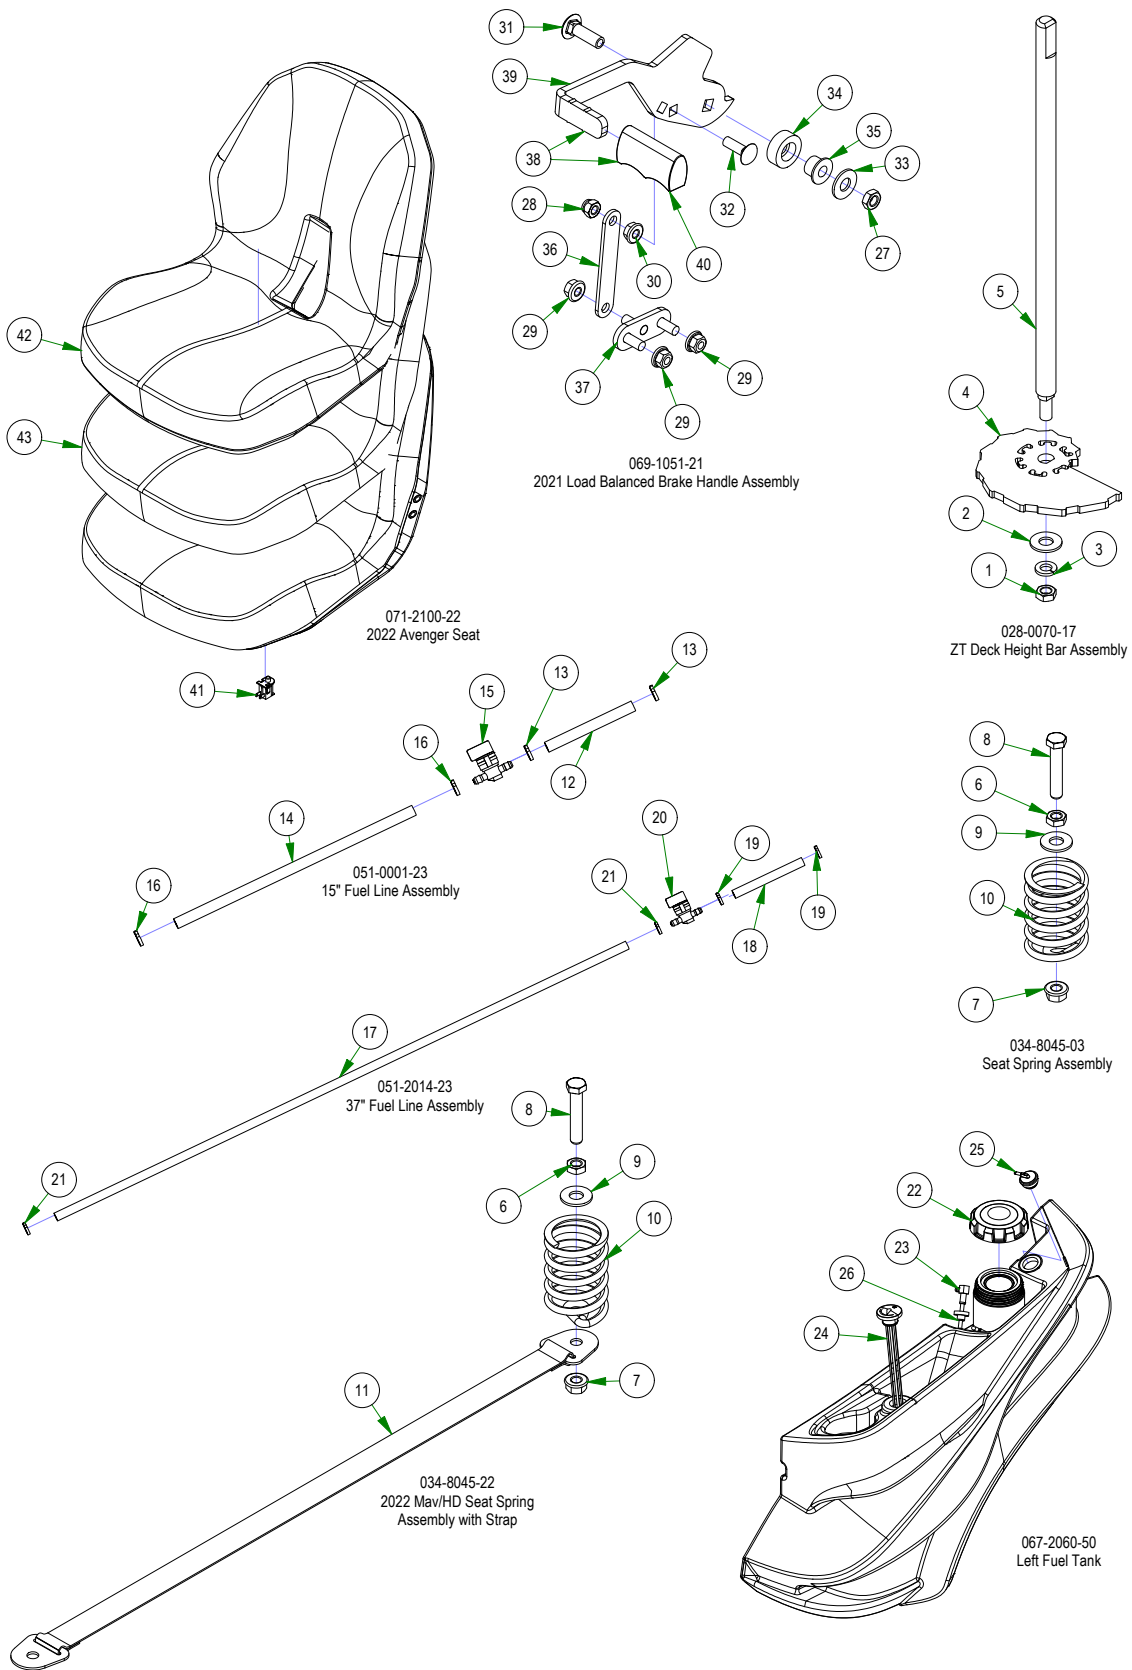

BAD BOY MOWERS

PARTS SECTION: FRAME SUB ASSEMBLIES

PARTS SECTION: FRAME SUB ASSEMBLIES

Parts List				Parts List			
ITEM	QTY	PART NUMBER	DESCRIPTION	ITEM	QTY	PART NUMBER	DESCRIPTION
1	1	013-6051-00	3/8-24 HEX NUT ZINC YELLOW	23	1	067-0011-00	Pick-Up
2	1	019-5029-00	3/8 FLAT WASHER USS (1" OD) ZINC	24	1	067-4090-00	Fuel Gauge w/Grommet
3	1	019-5037-00	3/8 SPLIT LOCKWASHER ZINC	25	1	067-6070-00	Rollover Valve W/Grommet
4	1	026-1100-00	2017 MZ/ZT Cam Plate	26	1	067-6080-00	Pick-Up Grommet
5	1	028-0014-00	2017 Deck Height Dial Rod ZT	27	1	013-0012-00	3/8-16 HEX JAM 2-WAY REVERSIBLE CENTER LOCKNUT ZINC
6	1	013-0017-00	3/8-16 Half Jam Nut	28	1	013-8042-00	5/16-18 NYLON INSERT CAP LOCKNUT ZINC (BLK CAP)
7	1	013-5201-00	3/8-16 HEX SERRATED FLANGE NUT HARD/ZINC	29	3	013-8049-00	5/16-18 NYLON INSERT FLANGE LOCKNUT ZINC
8	1	018-3000-00	3/8-16 X 2 HEX CAP SCREW (GR.5) ZINC	30	1	013-9002-00	5/16-18 HEX SERRATED FLANGE NUT HARD/ZINC
9	1	019-5029-00	3/8 FLAT WASHER USS (1" OD) ZINC	31	1	018-5043-00	3/8-16 X 1-1/4 CARRIAGE BOLT ZINC
10	1	034-8045-00	Seat Spring	32	1	018-8065-00	5/16-18 X 1 CARRIAGE BOLT (GR.8) ZINC
11	1	064-8083-00	Seat Strap with Buckles	33	1	019-5029-00	3/8 FLAT WASHER USS (1" OD) ZINC
12	1	051-8067-00	4" 1/4 Fuel Line	34	1	025-0001-00	2015 Brake Lever Spacer
13	2	072-8069-00	1/4 Fuel Hose Clamp	35	1	032-5053-00	.377 ID X .625 OD X .500 HGT X .880 FLNG DIA X .060 FLNG THK BUSHING BRONZE
14	1	051-8067-00	11" 1/4 Fuel Line				
15	1	067-6057-00	2 Way Fuel Shut-Off Valve	36	1	039-0170-00	Brake Cable Extension Plate
16	2	072-8069-00	1/4 Fuel Hose Clamp	37	1	039-0171-00	Brake Load Balancer Lower Weldment
17	1	051-2014-01	37" 1/4 Fuel Line	38	1	069-1051-00	Load Balanced Brake Handle with Grip
18	1	051-8067-00	4" 1/4 Fuel Line	39	1	069-3000-00	Switch Relocation Brake Handle
19	2	072-8069-00	1/4 Fuel Hose Clamp	40	1	069-3010-00	Brake Handle Rubber
20	1	067-6057-00	2 Way Fuel Shut-Off Valve	41	1	071-1004-00	Seat Switch
21	2	072-8069-00	1/4 Fuel Hose Clamp	42	1	071-2108-00	Avenger Seat Cover
22	1	066-8083-00	Fuel Cap	43	1	071-2110-00	Water Proofing Protection