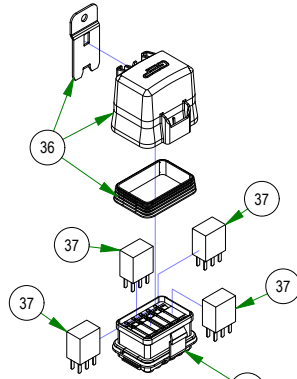

086-3600-00
2024 Wiring Harness with Clips