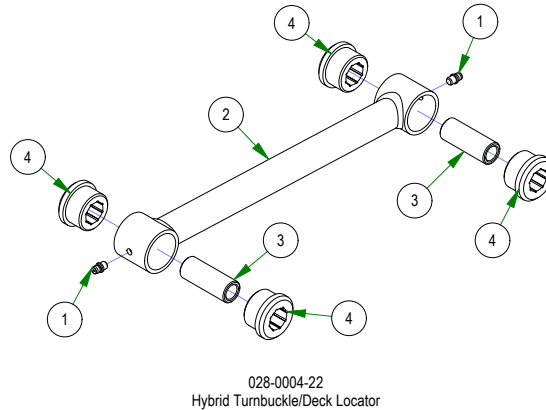

BAD BOY MOWERS

PARTS SECTION: DECK SUB ASSEMBLIES

Parts List				Parts List			
ITEM	QTY	PART NUMBER	DESCRIPTION	ITEM	QTY	PART NUMBER	DESCRIPTION
1	2	024-0001-00	1/4-28 Grease Fitting	8	1	037-6028-00	Spindle Spacer-Component
2	1	028-0004-03	2022 Isolator Turnbuckle Body	9	1	013-8050-00	1/2-13 NYLON INSERT FLANGE LOCKNUT ZINC
3	2	048-6004-00	2018 Maverick Bushing Sleeve	10	1	018-6036-00	1/2-13 X 2-3/4 HEX CAP SCREW (GR.5) ZINC
4	4	048-6005-00	2018 Maverick Bushing	11	1	025-5203-00	Spacer 3/4 OD x 1/2 ID x 3/4 Length
5	2	037-6024-00	Spindle Bearing	12	1	033-8050-00	5" Idler Pully
6	1	037-6025-00	Spindle Shaft	13	1	039-6945-00	Deck Idler
7	1	037-6027-00	Spindle Housing