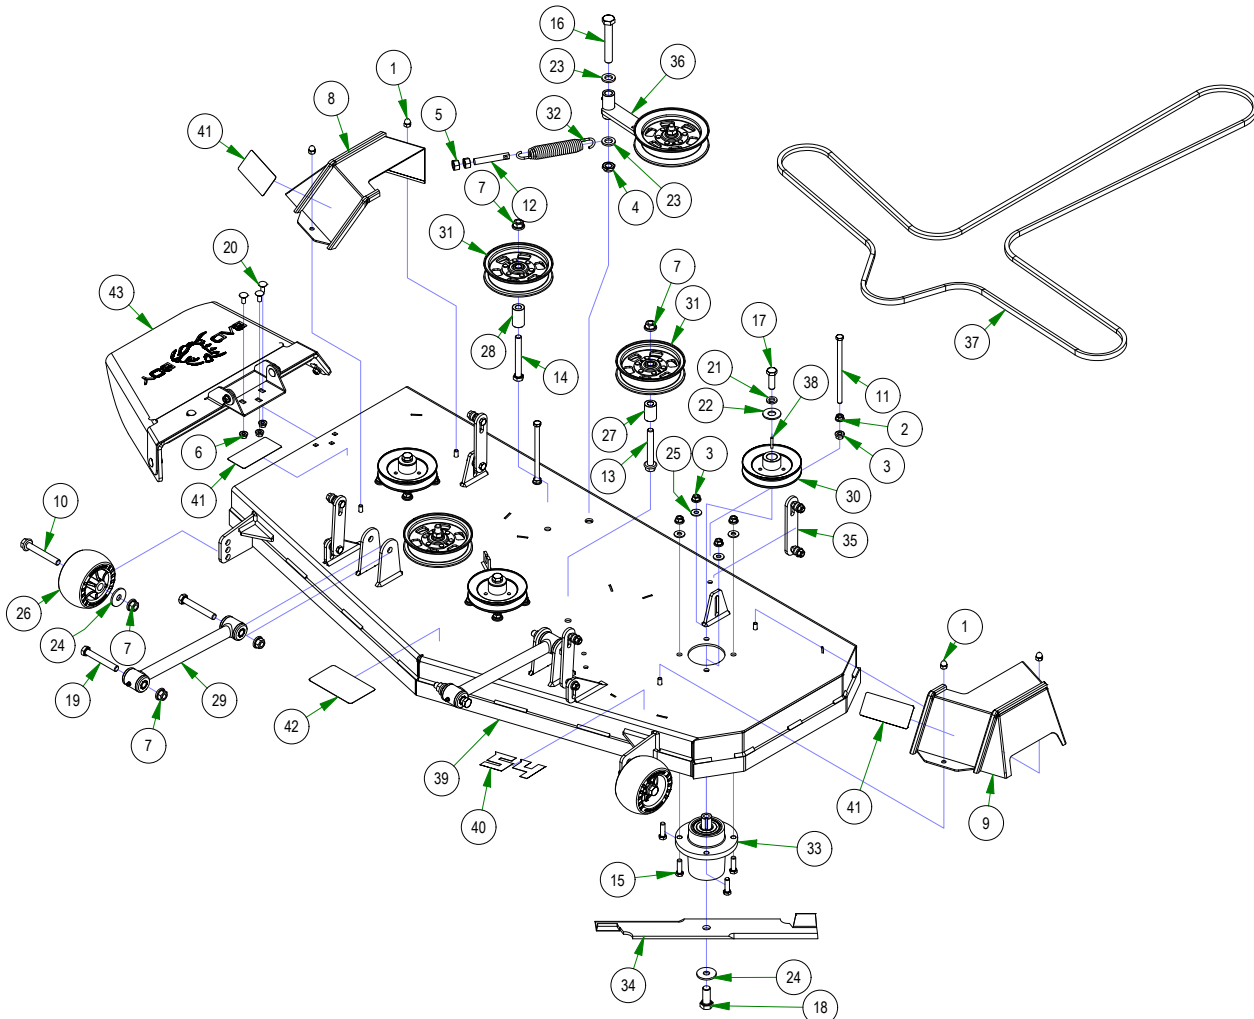

Parts List				Parts List			
ITEM	QTY	PART NUMBER	DESCRIPTION	ITEM	QTY	PART NUMBER	DESCRIPTION
1	4	013-0004-00	5/16-18 ACORN NUT HIGH-CROWN ZC	23	2	019-6017-00	.635 ID X 1.120 OD X .140 THICK FLAT WASHER NYLON
2	2	013-5201-00	3/8-16 HEX SERRATED FLANGE NUT HARD/ZINC	24	5	019-6020-00	1/2 BELLEVILLE WASHER (1-5/8 OD X .140 THK) ZINC
3	14	013-5202-00	3/8-16 NYLON INSERT FLANGE LOCKNUT (GR.F) ZINC	25	12	019-8044-00	5/16 USS FLAT WASHER (7/8 OD) ZINC
4	1	013-5301-00	5/8-11 NYLON INSERT JAM LOCKNUT ZINC	26	2	022-1000-00	Deck Wheel
5	2	013-7018-00	1/2-13 HEX NUT ZINC	27	2	025-5338-00	.502 ID X .750 OD X 1.500 Long Spacer
6	3	013-8049-00	5/16-18 NYLON INSERT FLANGE LOCKNUT ZINC	28	1	025-5339-00	1 3/4" Pulley Spacer
7	9	013-8050-00	1/2-13 NYLON INSERT FLANGE LOCKNUT ZINC	29	2	028-0004-22	Hybrid Turnbuckle/Deck Locator
8	1	014-5020-00	2021 Maverick 54"/60" RH Pulley Cover	30	3	033-4890-00	54 MZ Spindle Pulley
9	1	014-5021-00	2021 Maverick 54"/60" LH Pulley Cover	31	3	033-7201-25	5-3/4 Idler Pulley
10	2	018-0010-00	1/2-13 X 90MM HEX FLANGE BOLT W/SHOULDER (GR.8) ZINC	32	1	034-2020-00	Deck Idler Spring
11	2	018-0073-00	3/8-16 X 6.5 HEX CAP SCREW (GR.5) ZINC	33	3	037-2000-00	Spindle Assembly-MZ
12	1	018-2004-50	All Thread	34	3	038-0001-00	54" Fusion Blade for Avenger/ZT/Mav/Outlaw/Revolt
13	2	018-2018-00	1/2-13 X 3-1/2 HEX FLANGE BOLT (GR.8) ZINC	35	4	039-2127-17	Deck Hanger Assembly
14	1	018-5019-00	1/2-13 X 4 HEX CAP SCREW (GR.8) ZINC YELLOW	36	1	039-6945-17	2017 MZ/ZT Deck Idler Assembly
15	12	018-5040-00	3/8-16 X 1-1/4 HEX CAP SCREW (GR.5) ZINC	37	1	041-1560-00	B155.75 Deck Belt
16	1	018-5311-00	5/8-11 X 4 HEX CAP SCREW (GR.8) ZINC YELLOW	38	3	042-0010-00	3/16 X 1 SQ MACHINERY KEY 1018 STL ZINC
17	3	018-6019-00	1/2-20 X 1-1/2 HEX CAP SCREW (GR.5) ZINC	39	1	060-2313-00	2023 54" x 4" Deck
18	3	018-6020-00	5/8-18 X 1-1/2 HEX CAP SCREW (GR.8) ZINC YELLOW	40	1	091-0504-00	54" Deck Decal
19	4	018-6054-00	1/2-13 X 3-1/2 HEX CAP SCREW (GR.5) ZINC	41	3	091-3012-00	Danger Decal-Spindle/Discharge
20	3	018-8062-00	5/16-18 x 3/4 Carriage Bolt	42	1	091-3309-00	Deck Belt Route Decal
21	3	019-5007-00	1/2 SPLIT LOCKWASHER (GR.8) ZINC/YELLOW	43	1	210-6015-98	MZ Discharge Chute Assembly
22	3	019-5038-00	5/8 USS FLAT WASHER (1-3/4" OD) GR.8 ZINC YELLOW