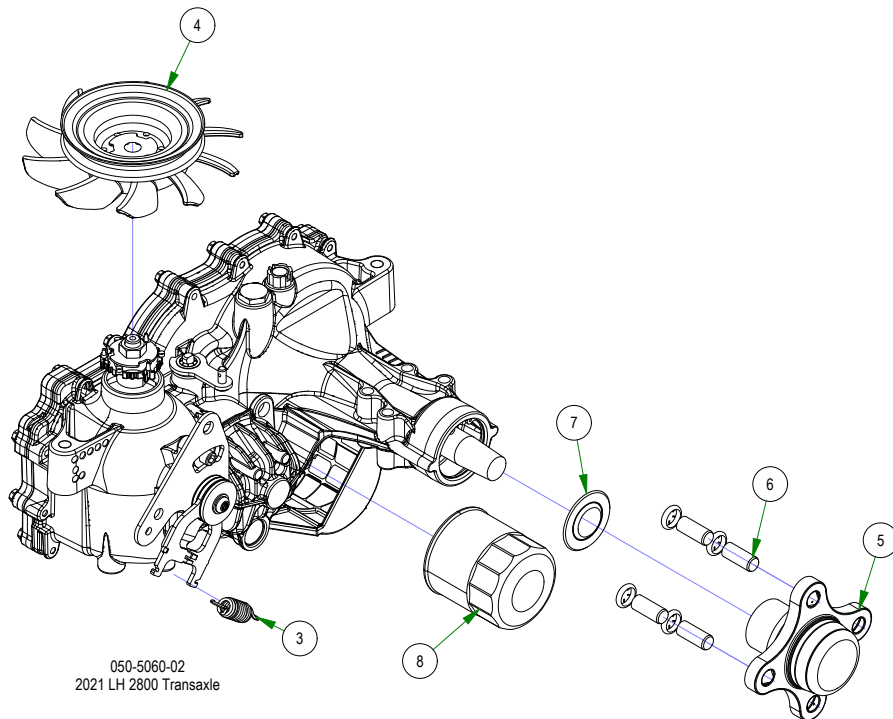

PARTS SECTION: FRONT FORK

Parts List				Parts List			
ITEM	QTY	PART NUMBER	DESCRIPTION	ITEM	QTY	PART NUMBER	DESCRIPTION
1	4	010-1050-00	1641 BEARING W/2 CONTACT RUBBER SEALS	7	2	022-0007-00	12x6x6 Front Tire & Black Wheel Assembly (Representation Only)
2	2	013-8050-00	1/2-13 NYLON INSERT FLANGE LOCKNUT ZINC	8	2	023-0003-00	2017 ZT Front Fork
3	2	013-9004-00	1"-14 NYLON INSERT JAM LOCKNUT ZINC	9	2	025-0003-00	2016 Front Bearing Spacer
4	2	014-2025-00	2017 Bearing Cover	10	2	025-5202-00	Front Wheel Spanner
5	2	018-0005-00	1"-14 X 5 HEX CAP SCREW (GR.8) ZINC YELLOW	11	2	058-1000-00	1.02 ID X 1.38 OD X .250 THK SPACER ZINC
6	2	018-0040-00	1/2-13 X 8-1/2 HEX CAP SCREW (GR.5) ZINC	12	1	070-2401-00	2024 MZ-Avenger 54-60 Frame

PARTS SECTION: WHEEL SUB ASSEMBLIES

Parts List				Parts List			
ITEM	QTY	PART NUMBER	DESCRIPTION	ITEM	QTY	PART NUMBER	DESCRIPTION
1	2	022-0011-00	10 x 8.50 Black Wheel for the 022-0008-00	7	1	050-8010-00	2021 ZT/Maverick Transaxle Seal Kit (ZT-2800)
2	2	022-0012-00	20x12x10 Rear Tire	8	1	063-1050-00	ZT Hydraulic Filter
3	1	034-9080-00	Gold Transaxle Spring	193	1	063-5002-00	25/26 HP Koh Precleaner ZT/MZ
4	1	050-2070-00	2021 ZT/Maverick Transaxle Fan/Pulley Kit	194	1	063-5003-00	25/26 HP Koh Air Filter ZT/MZ
5	1	050-2076-00	ZT Transaxle Wheel Hub	191	1	091-0015-24	2024 EPA Build Date Punch Decal
6	4	050-2012-00	Transaxle Wheel Studs/ Drum Brake Studs	192	1	214-1008-00	Edge Clip With Ziptie