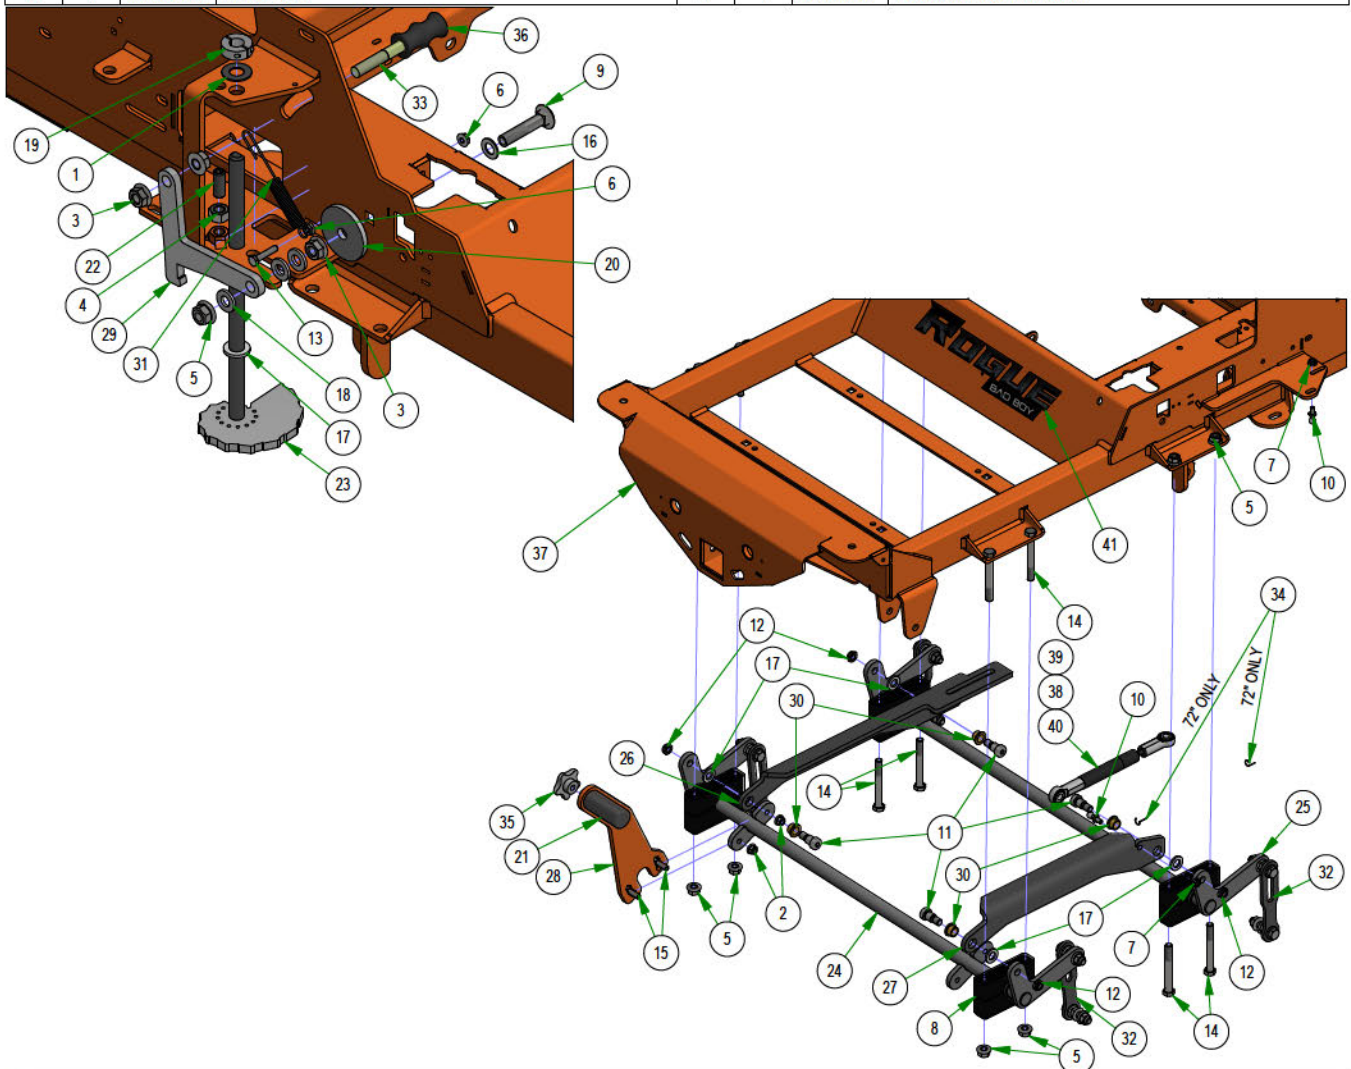

Parts List				Parts List			
ITEM	QTY	PART NUMBER	DESCRIPTION	ITEM	QTY	PART NUMBER	DESCRIPTION
1	1	013-0080-00	.625 ID x 1.250 OD x .062 THK F/W Nylon	22	1	028-0008-00	Dial Rod Plunger
2	2	013-5202-00	3/8-16 NYLON INSERT FLANGE LOCKNUT (GR.F) ZINC	23	1	028-0015-19	2019 Outlaw Gen2 Deck Height Dial Rod Assy
3	3	013-5300-00	1/2-13 HEX SERRATED FLANGE NUT HARD/ZINC	24	1	028-0026-00	2019 Outlaw Actuator - Front
4	1	013-7018-00	1/2-13 HEX NUT ZINC	25	1	028-0027-00	2019 Outlaw Actuator - Rear
5	9	013-8050-00	1/2-13 NYLON INSERT FLANGE LOCKNUT ZINC	26	1	028-6075-22	2019 Actuator Linkage - Right - Black
6	2	013-9001-00	1/4-20 HEX SERRATED FLANGE NUT HARD/ZINC	27	1	028-6076-22	2019 Actuator Linkage - Left - Black
7	2	013-9002-00	5/16-18 HEX SERRATED FLANGE NUT HARD/ZINC	28	1	031-0003-00	Foot Lift Upright Lever
8	4	017-9075-00	Pillow Block Assembly	29	1	031-0125-00	2019 Outlaw Deck Travel Lock
9	1	018-0043-00	2 1/2 x 1/2 Carriage Bolt	30	4	032-5052-00	.627 ID X .753 OD X .500 LGTH X 1.000 FLG OD X .094 FLG THICK FLANGED BEARING OIL-IMPREG BRNZ
10	2	018-2049-00	13mm Damper Ball Stud-Steering	31	1	034-1025-00	Brake Spring
11	4	018-3001-00	5/8 X 5/8 SOCKET SHOULDER BOLT ZINC YELLOW	32	4	039-2125-17	Deck Hanger Assembly
12	4	018-4010-00	1/2-13 NYLON INSERT JAM LOCKNUT ZINC	33	1	044-4000-00	Seat Bracket Pin
13	1	018-4702-00	1/4-20 X 1-1/4 HEX CAP SCREW (GR.5) ZINC	34	2	044-6050-00	Security Ring - PC744
14	8	018-5019-00	1/2-13 X 4 HEX CAP SCREW (GR.8) ZINC YELLOW	35	1	045-6044-00	Foot Pedal Knob 1/2-13
15	2	018-5043-00	3/8-16 X 1-1/4 CARRIAGE BOLT ZINC	36	1	069-4011-00	Travel Lock Rubber Grip
16	1	019-0007-00	.517 SQ WTH ID X .937 OD X .060 THICK F/W PHOS/OIL	37	1	070-2305-00	2023 Rogue Frame - Painted
17	5	019-6017-00	.635 ID X 1.120 OD X .140 THICK FLAT WASHER NYLON	38	1	087-5400-00	200 lb Gas Spring - 54" Deck outlaw
18	3	019-8054-00	.505 ID X 1.000 OD X .125 THICK FLAT WASHER NYLON	39	1	087-6100-00	250lb Gas Spring - 61" Deck
19	1	025-0002-00	5/8" Split Collar	40	1	087-7200-00	300lb Gas Spring - 72" Deck
20	1	025-0025-00	MZ Deck Idler Spacer	41	1	091-0516-00	Rogue back Plate & Front Decal
21	1	026-0026-00	Knurled Pedal