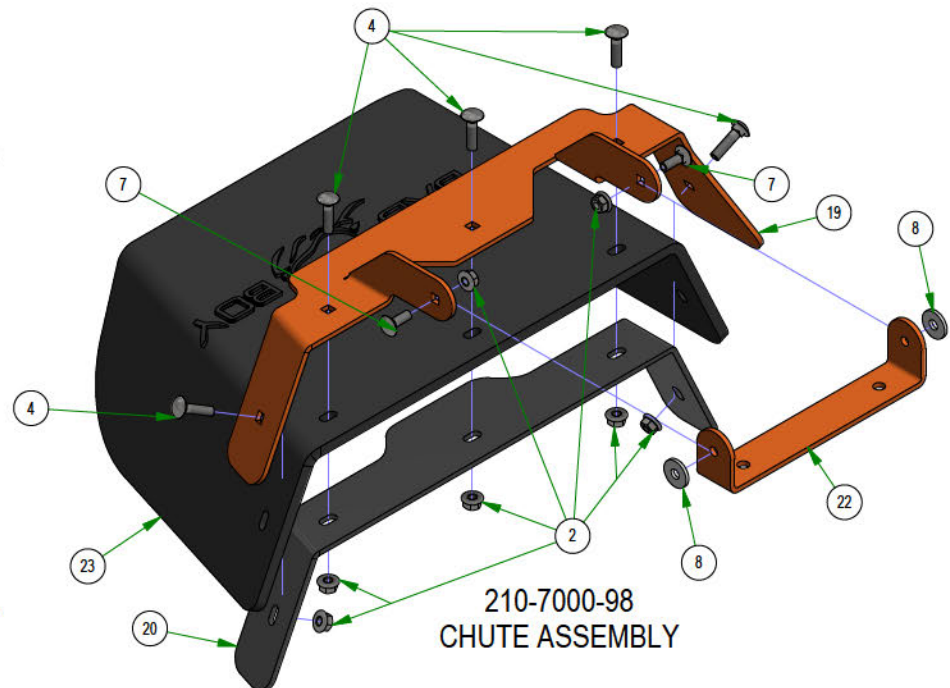

037-4000-00
SPINDLE ASSEMBLY

210-7000-98
CHUTE ASSEMBLY