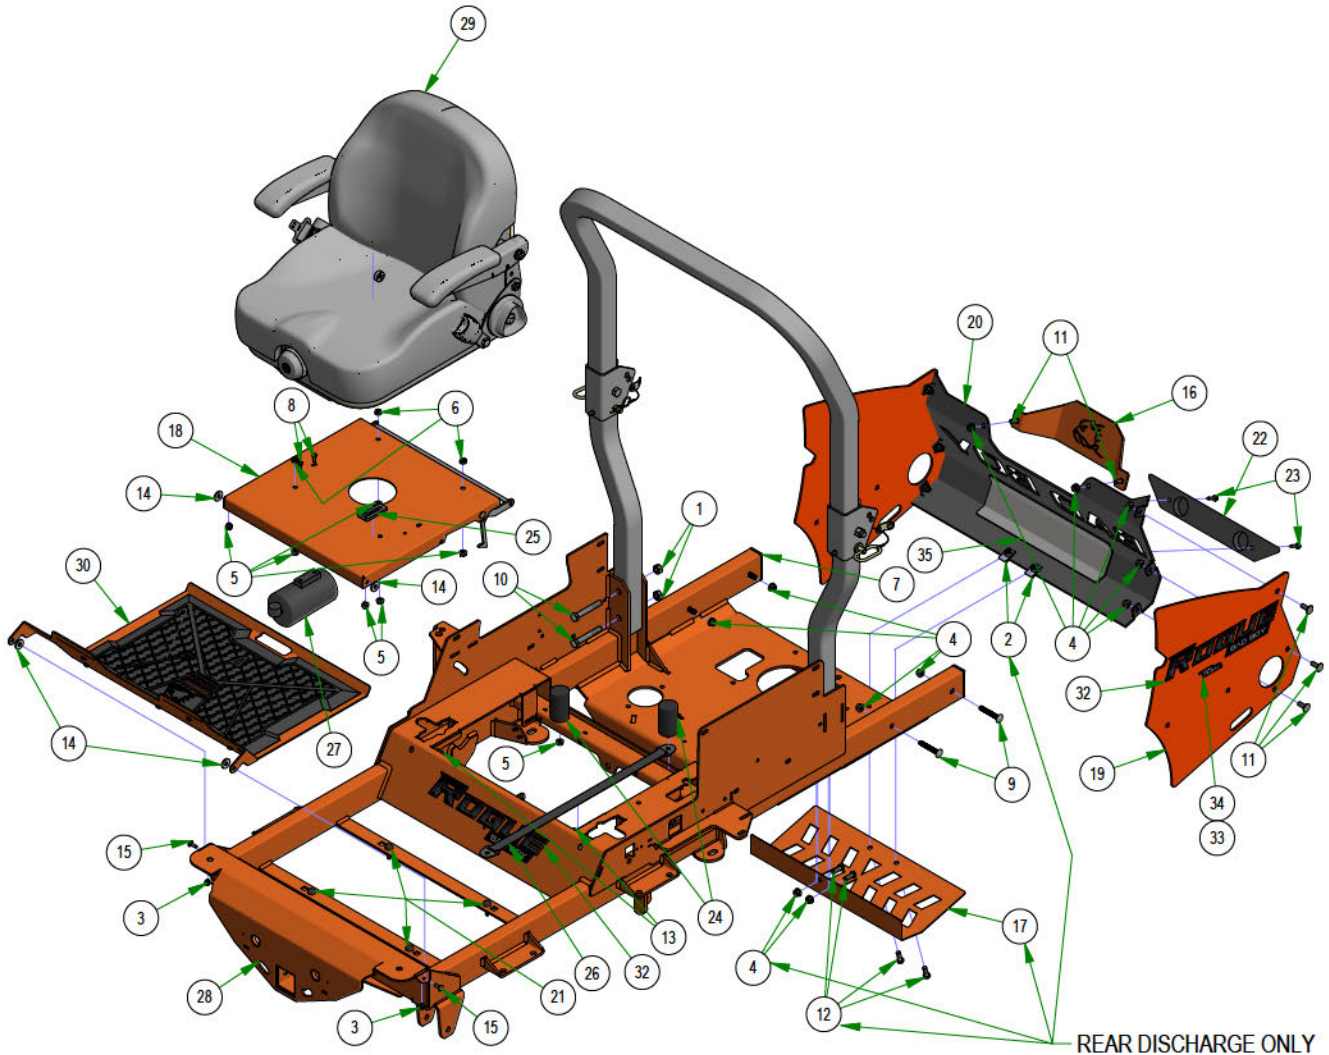

Parts List				Parts List			
ITEM	QTY	PART NUMBER	DESCRIPTION	ITEM	QTY	PART NUMBER	DESCRIPTION
1	4	013-0005-00	1/2-13 HEX 2-WAY REVERSIBLE CENTER LOCKNUT Grade B ZINC	19	2	026-2209-00	2019 Rouge Rear Cover Side Plate
2	2	013-0021-00	Extruded Nut 3/8"-16 3/4" Hole Center With Patch	20	1	026-2221-22	2019 Vertical Rear Cover Tailgate - Black
3	2	013-2050-00	1/4-20 NYL INSERT FLANGE LOCKNUT ZINC	21	4	029-4011-00	2023 Floor Board Rubber Bumper
4	14	013-5202-00	3/8-16 NYLON INSERT FLANGE LOCKNUT (GR.F) ZINC	22	1	029-8000-00	2017 XP Bumper
5	8	013-8049-00	5/16-18 NYLON INSERT FLANGE LOCKNUT ZINC	23	2	030-7047-00	1/4-14 X 1-1/4 HEX WASHER UNSLOT TEK/3 ZINC
6	3	013-9002-00	5/16-18 HEX SERRATED FLANGE NUT HARD/ZINC	24	2	032-0001-00	2019 Bad Boy X Cylindrical Seat Mount
7	2	014-9003-00	1 1/2 x 3 Frame Plug	25	1	039-2156-00	Seat Stop
8	2	018-0024-00	M6-1.0 X 16MM DIN 933 HEX TAP BOLT (CL 8.8) ZINC	26	1	064-8083-00	Seat Strap with Buckles
9	4	018-0044-00	3/8" x 2 1/2" Carriage Bolt	27	1	067-0020-19	2019 Outlaw EPA Cannister Assembly
10	4	018-0050-00	1/2-13 X 3-1/4 HEX CAP SCREW (GR.5) ZINC	28	1	070-2305-00	2023 Rogue Frame - Painted
11	8	018-5044-00	3/8-16 X 1 CARRIAGE BOLT (GR.5) ZINC	29	1	071-6065-22	2022 Suspension Seat w/Seatbelt
12	4	018-6049-00	3/8-16 X 1 GR 5 Hex Bolts Zinc	30	1	079-3155-24	2024 R-Series Floorboard Assembly
13	2	018-8065-00	5/16-18 X 1 CARRIAGE BOLT (GR.8) ZINC	31	1	089-0006-00	2019 2X2 Folding ROPS
14	4	019-6042-00	.360 ID X .983 OD X .120 THICK FLAT WASHER NYLON	32	3	091-0516-00	Rogue back Plate & Front Decal
15	2	019-8040-00	1/4-20 X 3/4 CARRIAGE BOLT (GR.5) ZINC	33	2	091-4003-22	2022 Powered By Kawasaki Decal
16	1	026-0308-00	Kohler 980 Engine Shield	34	2	091-4004-22	2022 Powered By Kohler Decal
17	1	026-0337-00	Muffler Shield - Rear Discharge	35	1	091-4050-00	Heat Shield (Fiberglass Adhesive)
18	1	026-2019-21	R-SERIES SEAT PLATE ASSEMBLY