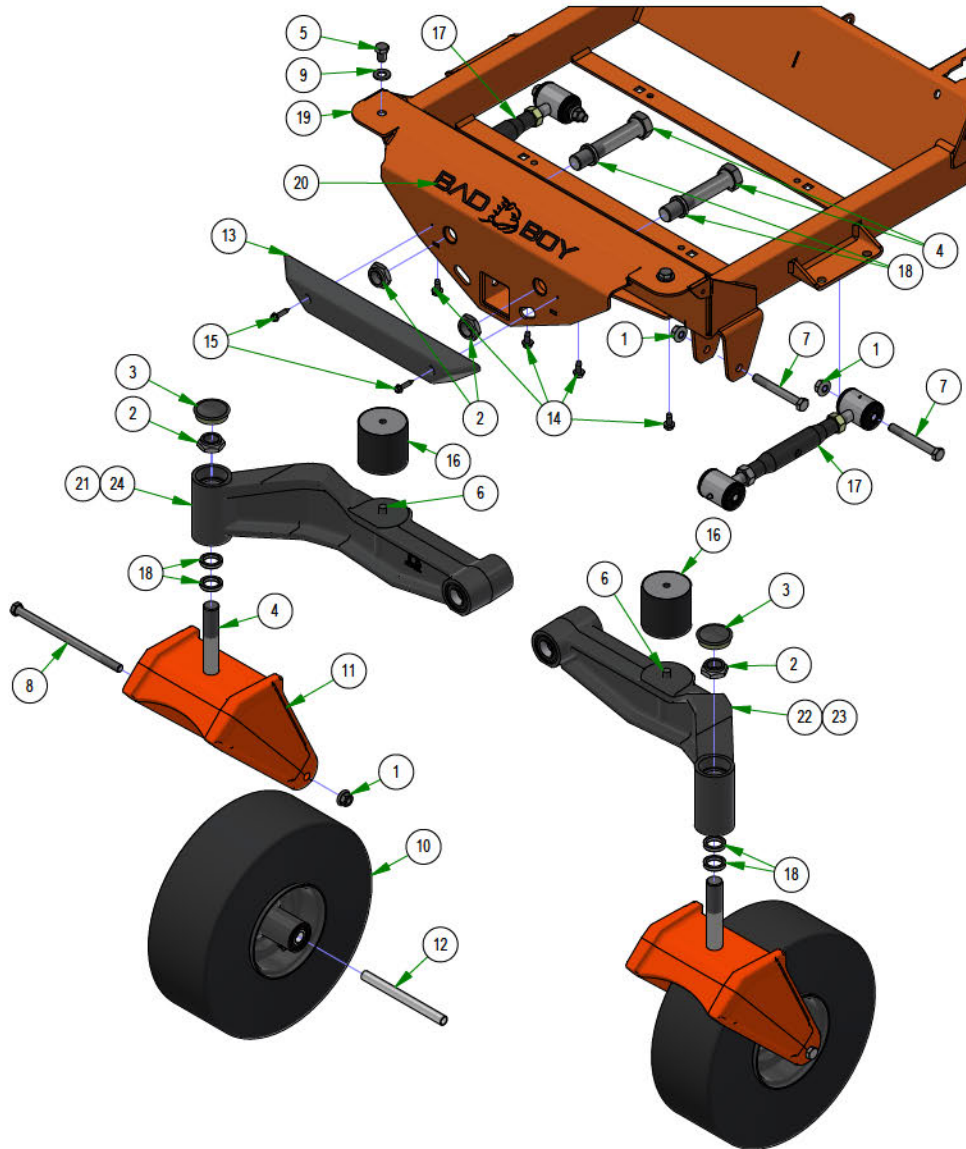

PARTS SECTION: FRONT END

Parts List				Parts List			
ITEM	QTY	PART NUMBER	DESCRIPTION	ITEM	QTY	PART NUMBER	DESCRIPTION
1	6	013-8050-00	1/2-13 NYLON INSERT FLANGE LOCKNUT ZINC	13	1	029-8000-00	2017 XP Bumper
2	4	013-9004-00	1"-14 NYLON INSERT JAM LOCKNUT ZINC	14	4	030-7042-00	5/16-18 X 3/4 HEX WASHER SLOT (F) TCS ZINC
3	3	014-2025-00	2017 Bearing Cover	15	2	030-7047-00	1/4-14 X 1-1/4 HEX WASHER UNSLOT TEK/3 ZINC
4	4	018-0026-00	1"-14 X 5-1/2 HEX CAP SCREW (GR.8) ZINC YELLOW	16	2	032-8999-00	Vibration Mount-Blue Dot
5	2	018-1055-00	1/2-13 X 3/4 HEX CAP SCREW (GR.5) ZINC	17	2	048-8000-00	Turnbuckle Assembly (M20-2.5)
6	2	018-2009-00	1/2-13 x 1" Stud	18	6	058-1000-00	1.02 ID X 1.38 OD X .250 THK SPACER ZINC
7	4	018-5019-00	1/2-13 X 4 HEX CAP SCREW (GR.8) ZINC YELLOW	19	1	070-2305-00	2023 Rogue Frame - Painted
8	2	018-7010-00	1/2-13 X 9 HEX CAP SCREW (GR.5) ZINC	20	1	091-4063-00	Flying Bulldog Front Bumper Decal
9	2	019-5702-00	1/2 SAE FLAT WASHER (1-1/16" OD) GR.8 ZINC YELLOW	21	1	250-0032-03	2022 61/72 Rogue/Renegade Front Suspension Asy RH
10	3	022-0003-00	2019 15x6.00-6 Non Pneumatic Black Front Assembly	22	1	250-0032-54	54 ROGUE FRONT SUSPENSION ASSEMBLY LH
11	3	023-0004-20	2020 R Series Cast Front Fork	23	1	250-0033-03	2022 61/72 Rogue/Renegade Front Suspension Asy LH
12	3	025-5202-00	Front Wheel Spanner	24	1	250-0033-54	54 ROGUE FRONT SUSPENSION ASSEMBLY RH