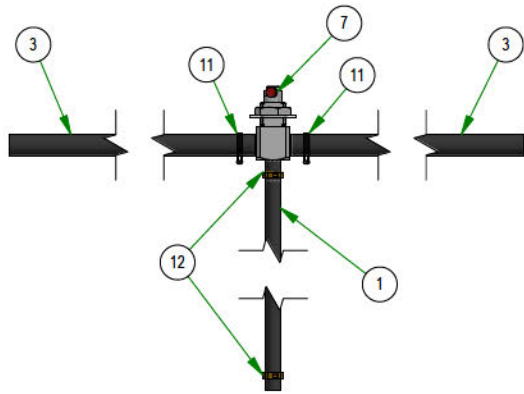

PARTS SECTION: TANKS & BATTERY- FUEL TANKS

Parts List				Parts List			
ITEM	QTY	PART NUMBER	DESCRIPTION	ITEM	QTY	PART NUMBER	DESCRIPTION
1	1	051-8067-22	1/4" Fuel Line Hose	7	2	067-6058-00	3 Way Fuel Shut-Off Valve 5/16 x 5/16 x 1/4
2	1	051-8067-32	1/4" Fuel Line Hose	8	2	067-6070-00	Rollover Valve
3	4	051-8075-26	5/16" fuel line hose	9	2	067-9901-00	Fuel Pick-up
4	1	067-4080-00	Fuel Gauge with Grommet	10	2	067-9904-00	Fuel Cap
5	2	067-6054-00	Roll Over Valve Grommet	11	4	072-8068-00	5/16 Fuel Line Clamp
6	1	067-6056-00	Fuel Gauge Grommet	12	4	072-8069-00	1/4 Fuel Hose Clamp

051-2019-29
FUEL LINE ASSEMBLY FX1000