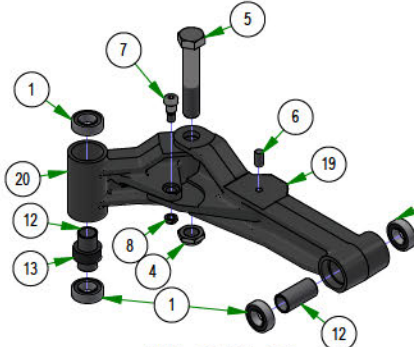

# PARTS SECTION: FRONT END SUBASSEMBLIES

Parts List				Parts List			
ITEM	QTY	PART NUMBER	DESCRIPTION	ITEM	QTY	PART NUMBER	DESCRIPTION
1	16	010-1050-00	1641 BEARING W/2 CONTACT RUBBER SEALS	13	4	029-7050-00	Rubber Stabilizer (Front Forks) [R series]
2	1	013-0030-00	Hex Nut M20-2.5	14	4	032-2000-00	Polyurethane Bushing
3	1	013-0031-00	Hex Nut M20-2.5 Left Hand Threads Gold Plated	15	2	032-2001-00	Sleeve
4	2	013-9004-00	1"-14 NYLON INSERT JAM LOCKNUT ZINC	16	1	048-8020-00	2024 Turnbuckle Body
5	2	018-0026-00	1"-14 X 5-1/2 HEX CAP SCREW (GR.8) ZINC YELLOW	17	1	048-8021-00	Turnbuckle End Right-Handed Thread
6	2	018-2009-00	1/2-13 x 1" Stud	18	1	048-8022-00	Turnbuckle End Left-Handed Thread
7	2	018-3001-00	5/8 X 5/8 SOCKET SHOULDER BOLT ZINC YELLOW	19	1	250-0032-01	INNER RH FRONT AXLE
8	2	018-4010-00	1/2-13 NYLON INSERT JAM LOCKNUT ZINC	20	1	250-0032-02	OUTER FRONT ARM RH
9	1	022-0004-00	15x6-6 Tire Only	21	1	250-0032-22	2019 Front I-Beam Left - Black
10	2	022-7010-00	1-3/4" Bearing-Large Bore Front Rim	22	1	250-0033-01	INNER FRONT ARM LH
11	2	024-0001-00	1/4-28 Grease Fitting	23	1	250-0033-02	CAST OUTER ARM LH
12	8	025-0003-00	2016 Front Bearing Spacer	24	1	250-0033-22	R.H. I-BEAM ARM - Black

022-0003-00  
FRONT WHEEL & TIRE

048-8000-00  
TURNBUCKLE ASSEMBLY

250-0033-54  
RH FRONT SUSPENSION ARM  
54" DECK

250-0032-54  
LH FRONT SUSPENSION ARM  
54" DECK

250-0032-03  
RH FRONT SUSPENSION ARM  
61" & 72" DECK