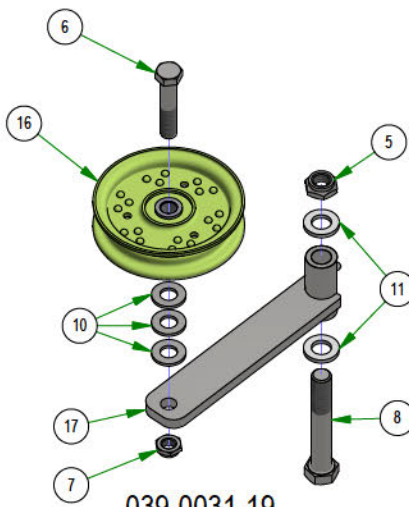

039-0031-19
REAR IDLER PULLEY ASSEMBLY