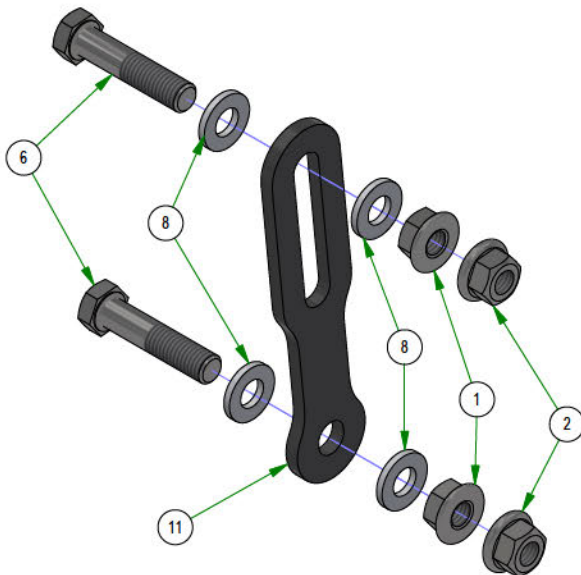

017-9075-00
PILLOW BLOCK ASSEMBLY

039-2125-17
DECK HANGER