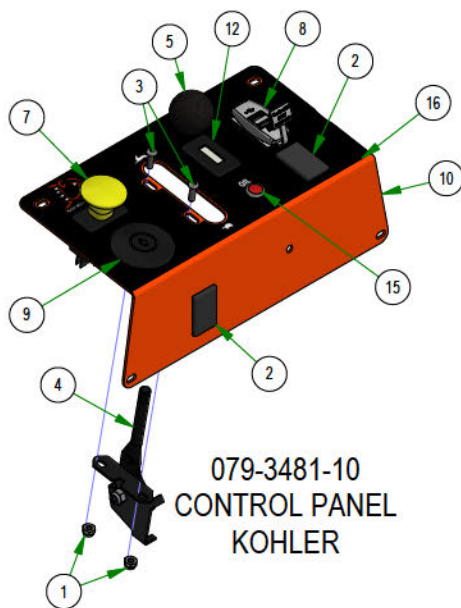

# PARTS SECTION: CONTROL PANELS & WIRING HARNESS

Parts List				Parts List			
ITEM	QTY	PART NUMBER	DESCRIPTION	ITEM	QTY	PART NUMBER	DESCRIPTION
1	6	013-5019-00	10-24 NYLON INSERT LOCKNUT ZINC	9	3	077-8076-00	Ignition Switch
2	6	018-1040-00	Light Plug	10	3	079-3483-00	2022 Rebel Control Panel
3	6	018-5200-00	10-24 X 5/8 BUTTON SOCKET CAP SCREW 18-8 STAINLESS STEEL	11	1	083-4013-00	Tachometer
4	2	055-2012-00	Universal Throttle Head - 2012	12	2	083-4050-00	Tachometer
5	2	055-2013-00	Throttle Knob	13	1	086-1202-01	Relay Block Cover Replacement Kit
6	1	055-3001-00	Kawasaki \ Kohler Drive By Wire	14	4	086-1202-19	Relay
7	3	056-8058-00	PTO Switch	15	3	089-1000-00	Oil Light
8	3	077-2076-00	USB Port	16	3	091-4009-22	2022 Rebel/Rogue Control Panel Decal