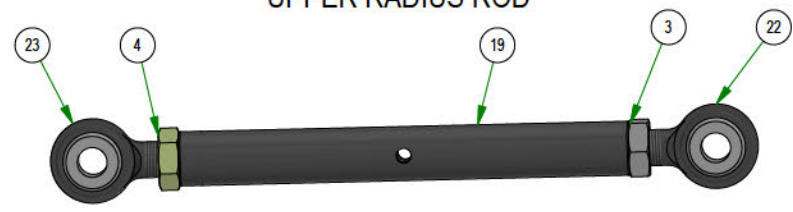

022-4090-00  
REAR WHEEL ASSEMBLY  
61" & 72" DECK

022-4091-00  
REAR WHEEL ASSEMBLY  
54" DECK

033-5011-00  
PUMP PULLEY ASSEMBLY

039-0031-19  
REAR IDLER PULLEY ASSEMBLY

048-6061-00  
UPPER RADIUS ROD

048-6064-00  
LOWER RADIUS ROD