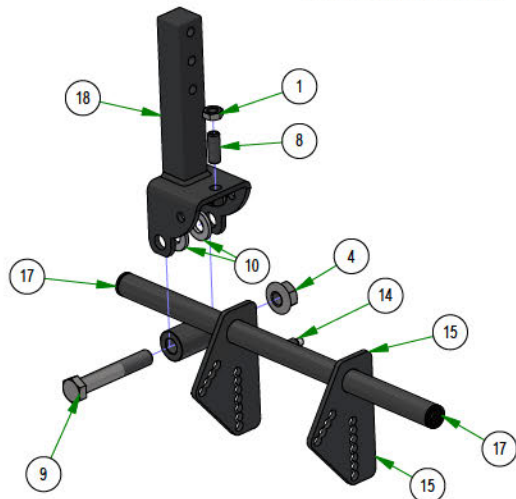

031-0030-24
RH PIVOT ASSEMBLY