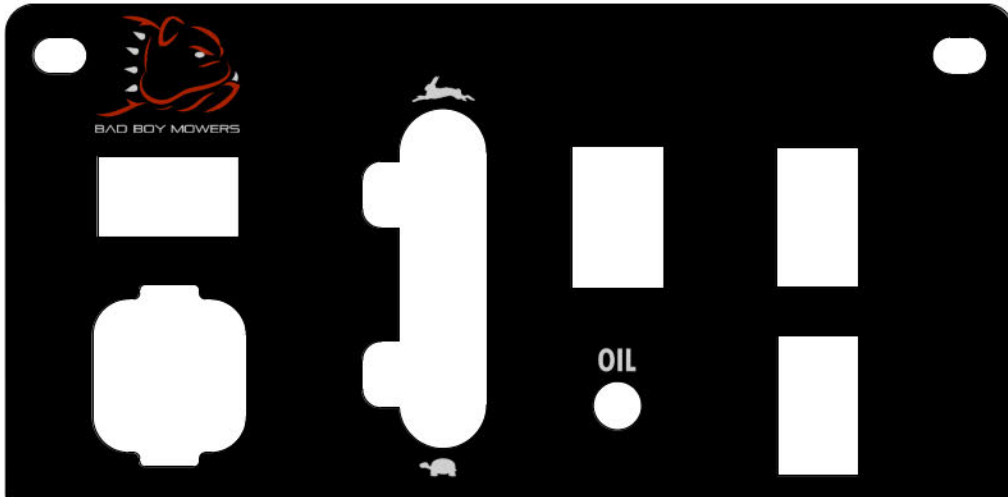

PARTS SECTION: DECALS

091-4009-22
2022 Rebel/Rogue Control Panel Decal