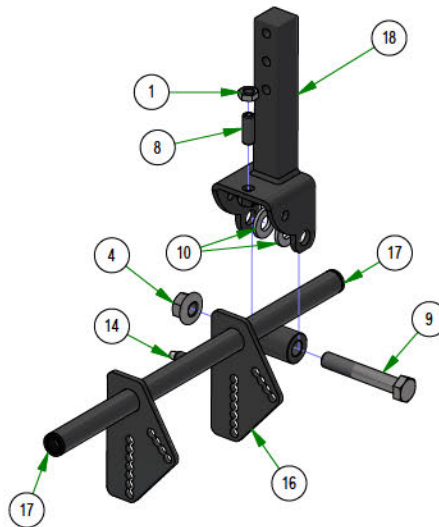

031-9071-00
LH DRIVE ARM

031-0031-24
LH PIVOT ASSEMBLY