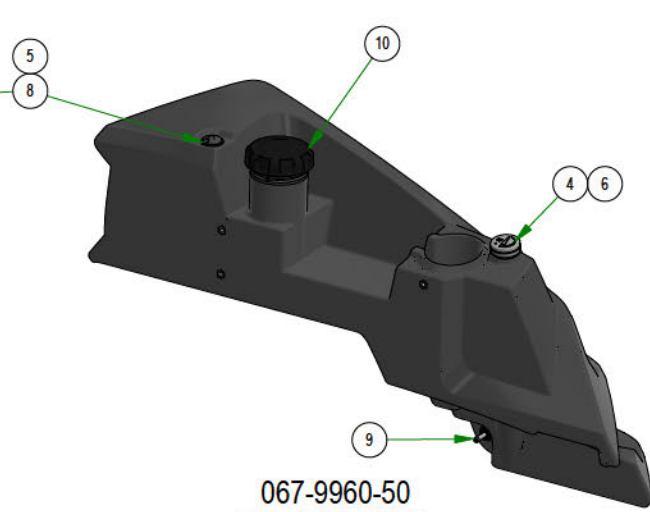

067-9960-50
LH FUEL TANK