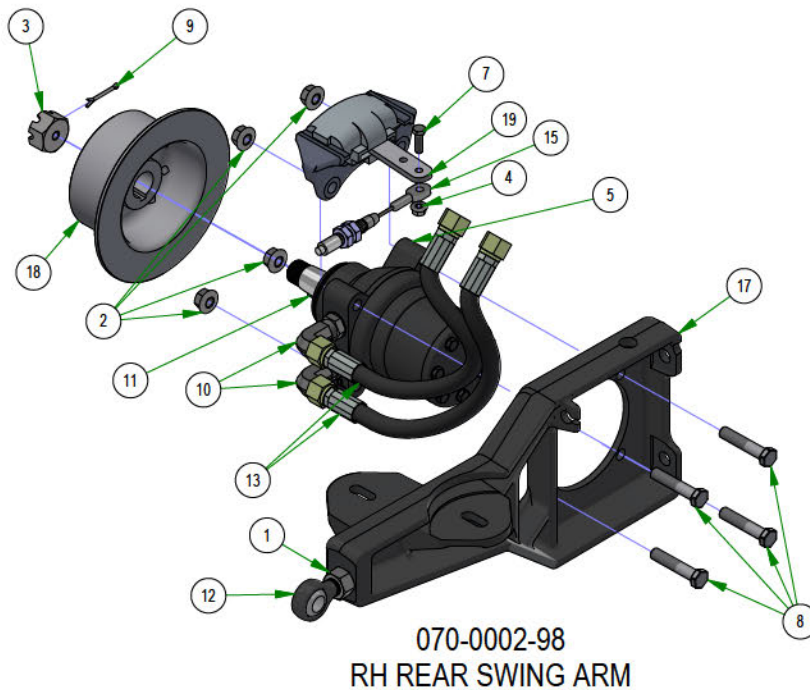

BAD BOY MOWERS

PARTS SECTION: REAR SWING ARMS

Parts List				Parts List			
ITEM	QTY	PART NUMBER	DESCRIPTION	ITEM	QTY	PART NUMBER	DESCRIPTION
1	2	013-0022-00	3/4"-16 Fine Full Nut	11	2	042-7041-00	Woodruff Key
2	8	013-6040-00	1/2-13 Gr 8 Centerlock Flange Nut	12	2	048-7001-00	3/4-16 RH Male Rod End
3	2	013-7050-00	1" Castle Nut for HydroGear Wheel Motor	13	4	051-6006-00	20" Hydraulic Hose
4	2	013-8049-00	5/16-18 NYLON INSERT FLANGE LOCKNUT ZINC	14	1	064-8054-00	2019 Short Brake Cable-Suspension Models
5	1	015-4600-00	18cc Parker Wheel Motor- Right	15	1	064-9002-00	2019 Long Brake Cable-Renegade, Rogue
6	1	015-4601-00	18cc Parker Wheel Motor- Left	16	1	070-0001-00	2019 Left Trailing Arm
7	2	018-2007-00	5/16-18 X 1 HEX CAP SCREW (GR.5) ZINC	17	1	070-0002-00	2019 Right Trailing Arm
8	8	018-6041-00	1/2-13 x 2.75 Gr. 8 Hex Head Bolt	18	2	092-5201-00	Brake Disk
9	2	020-7022-00	1/8 X 1-1/2 COTTER PIN ZINC	19	1	092-7000-00	XP/AOS Right Brake Caliper
10	4	024-2065-00	2019 Rouge/Renegade Wheel Motor 90° Fitting #6801-10L	20	1	092-7001-00	XP/AOS Left Brake Caliper