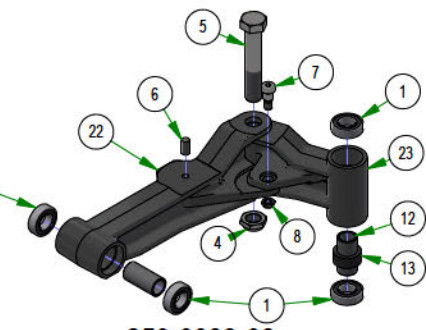

022-0003-00  
FRONT WHEEL & TIRE

048-8000-00  
TURNBUCKLE ASSEMBLY

250-0033-54  
RH FRONT SUSPENSION ARM  
54" DECK

250-0032-54  
LH FRONT SUSPENSION ARM  
54" DECK

250-0032-03  
RH FRONT SUSPENSION ARM  
61" & 72" DECK