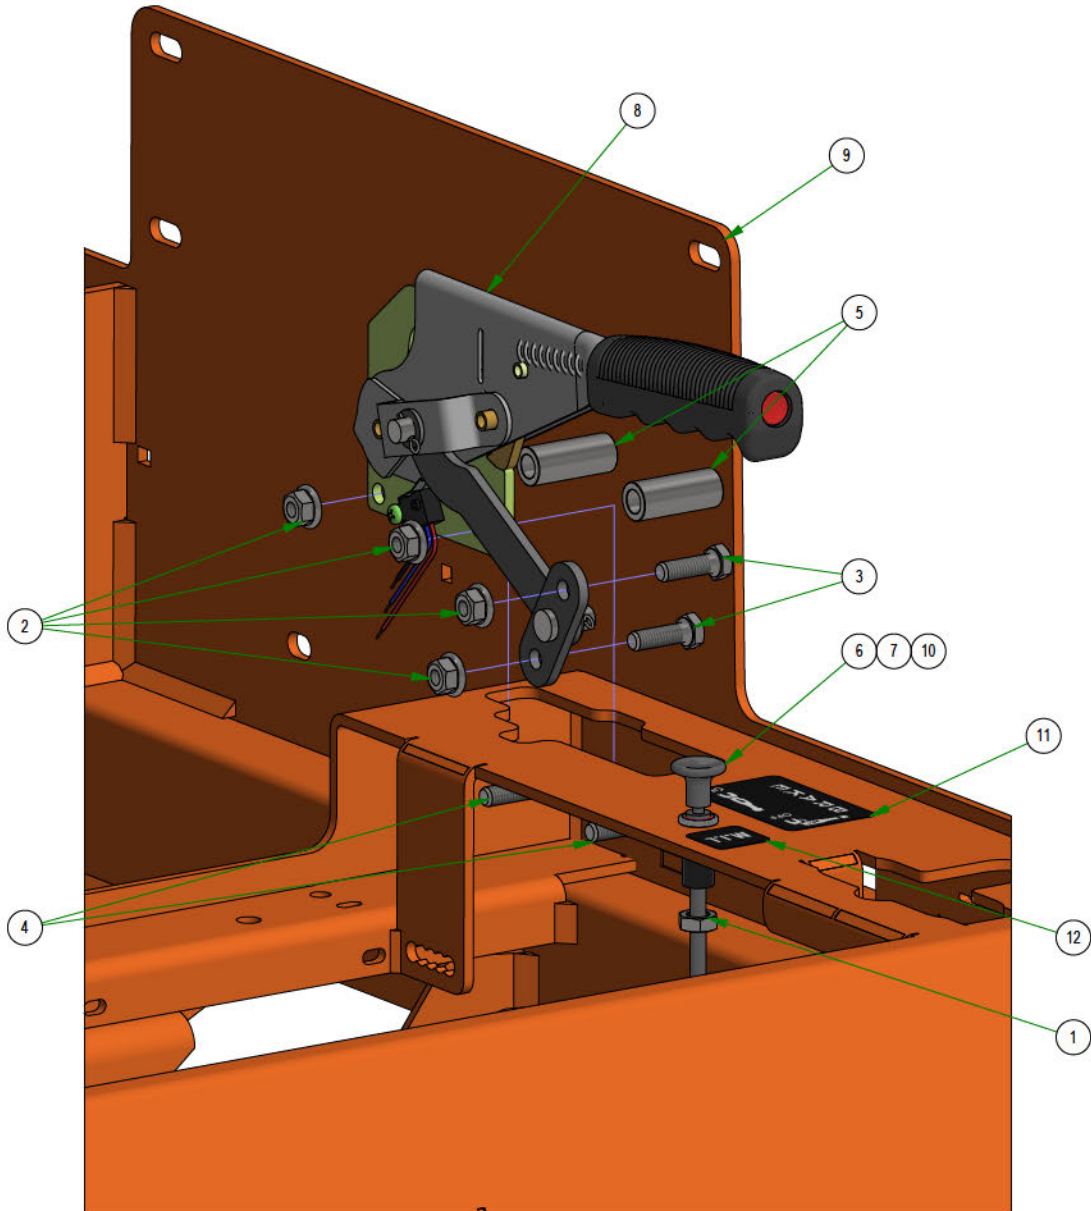

PARTS SECTION: BRAKE HANDLE MOUNTING

Parts List				Parts List			
ITEM	QTY	PART NUMBER	DESCRIPTION	ITEM	QTY	PART NUMBER	DESCRIPTION
1	1	013-6051-00	3/8-24 HEX NUT ZINC YELLOW	7	1	054-8019-00	Choke for 36Hp Vanguard & FX1000 Kawasaki
2	4	013-8049-00	5/16-18 NYLON INSERT FLANGE LOCKNUT ZINC	8	1	069-0001-00	2019 Brake Handle Assembly
3	2	018-2007-00	5/16-18 X 1 HEX CAP SCREW (GR.5) ZINC	9	1	070-2305-00	2023 Rogue Frame - Painted
4	2	018-5344-00	5/16-18 X 2-1/2 HEX CAP SCREW (GR.5) ZINC	10	1	089-2000-00	Code Indicator Light
5	2	025-0027-00	.380 ID X .625 OD X 1.500 LGTH 2019 OUTLAW BRAKE HANDLE SPACER ZINC	11	1	091-1101-18	2018 Out/XP/Diesel Brake Decal
6	1	054-8017-00	Choke	12	1	091-4040-00	2019 MIL Decal For Rogue EFI Models