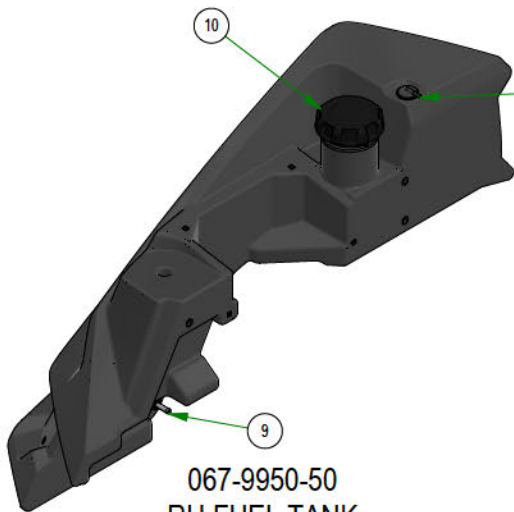

067-9950-50
RH FUEL TANK