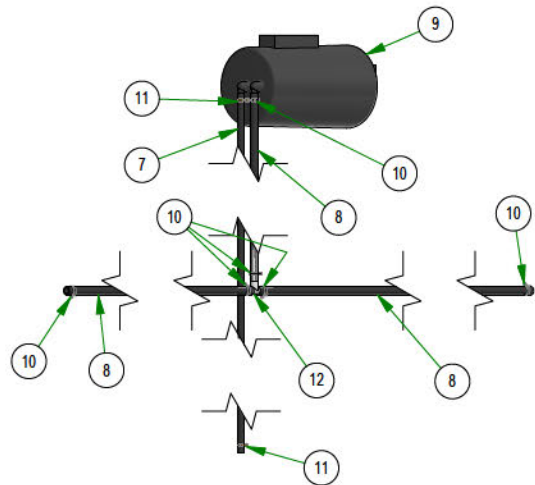

067-0020-19
EPA CANISTER ASSEMBLY