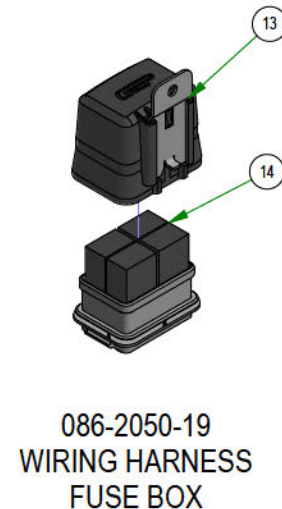

# PARTS SECTION: CONTROL PANELS & WIRING HARNESS

Parts List				Parts List			
ITEM	QTY	PART NUMBER	DESCRIPTION	ITEM	QTY	PART NUMBER	DESCRIPTION
1	6	013-5019-00	10-24 NYLON INSERT LOCKNUT ZINC	9	3	077-8076-00	Ignition Switch
2	6	018-1040-00	Light Plug	10	3	079-3483-00	2022 Rebel Control Panel
3	6	018-5200-00	10-24 X 5/8 BUTTON SOCKET CAP SCREW 18-8 STAINLESS STEEL	11	1	083-4013-00	Tachometer
4	2	055-2012-00	Universal Throttle Head - 2012	12	2	083-4050-00	Tachometer
5	2	055-2013-00	Throttle Knob	13	1	086-1202-01	Relay Block Cover Replacement Kit
6	1	055-3001-00	Kawasaki \ Kohler Drive By Wire	14	4	086-1202-19	Relay
7	3	056-8058-00	PTO Switch	15	3	089-1000-00	Oil Light
8	3	077-2076-00	USB Port	16	3	091-4009-22	2022 Rebel/Rogue Control Panel Decal