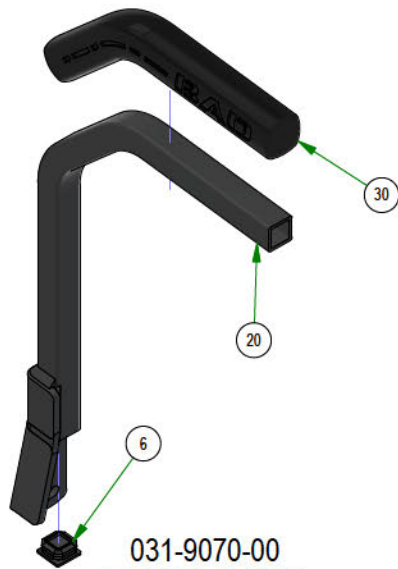

Parts List				Parts List			
ITEM	QTY	PART NUMBER	DESCRIPTION	ITEM	QTY	PART NUMBER	DESCRIPTION
1	2	013-0017-00	3/8-16 Half Jam Nut	17	4	031-0032-00	2019 Drive Arm Bushing
2	1	013-6049-00	5/16" RH Fine Threaded Jam Nut	18	2	031-0070-00	R Series Square Drive Arm Pivot
3	1	013-6050-00	5/16" LH Fine Threaded Jam Nut	19	1	031-9021-00	R Series Square Drive Arm LH Weldment
4	2	013-8050-00	1/2-13 NYLON INSERT FLANGE LOCKNUT ZINC	20	1	031-9022-00	R Series Square Drive Arm RH Weldment
5	2	014-5600-00	Fan Guard 6" - Fits Wheel	21	1	035-0004-01	2019 Outlaw Gen2 Xp Rod
6	2	014-9004-00	9565K52_Polyethylene Square Plug	22	1	048-3002-00	Spherical Rod End - Outlaw
7	2	015-9999-00	Hydro Fan - Light/Pup/Outlaw XP	23	1	048-3003-00	Spherical Rod End - Outlaw
8	2	018-0063-00	3/8-16 X 1 SOCKET SET SCREW (CUP POINT) PLAIN	24	2	051-8063-04	3/8" Clear Hose x 4 1/2"
9	2	018-7016-00	1/2-13 X 3 HEX CAP SCREW (GR.5) ZINC	25	2	051-8064-10	1/2 Clear Braided Hose Priced/Foot x 9.5"
10	4	019-8054-00	.505 ID X 1.000 OD X .125 THICK FLAT WASHER NYLON	26	2	063-8014-00	Hydraulic Filter
11	2	024-1200-00	ZT Fitting, 3/8 x 3/8 45 Degree, 4603-6-6	27	2	066-8050-22	Hydraulic Tank Cap W/Dipstick
12	4	024-2051-00	2019 Outlaw 45 Degree Pump Fitting #6802-10-08	28	1	067-8053-00	2019 Left Outlaw Gen2 Hydro Tank Suspension Only
13	2	024-5002-00	90 Degree Fitting, 1/2 x 3/4, 4601-8-8	29	1	067-8054-00	2019 Right Outlaw Gen2 Hydro Tank Suspension Only
14	2	024-6034-00	1/4" Press in Grease Fitting	30	2	069-4014-00	R-Series Square Drive Grip
15	1	031-0030-10	2019 Drive Arm Actuator right - Weldment	31	4	072-8065-00	3/8" Hose Clamp
16	1	031-0031-10	2019 Drive Arm Actuator left - Weldment	32	4	072-8066-00	1/2 Hose Clamp

031-9070-00
RH DRIVE ARM