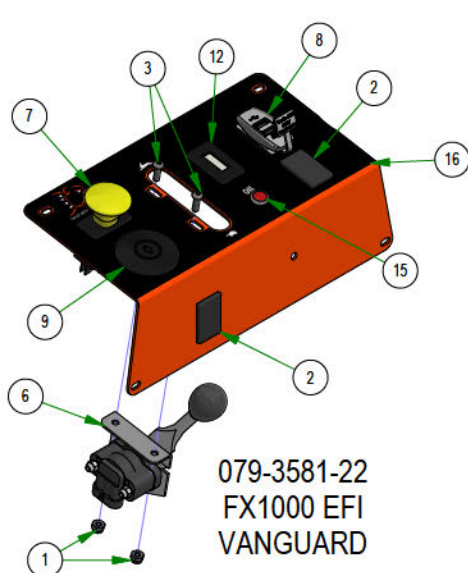

# PARTS SECTION: CONTROL PANELS & WIRING HARNESS

Parts List				Parts List			
ITEM	QTY	PART NUMBER	DESCRIPTION	ITEM	QTY	PART NUMBER	DESCRIPTION
1	6	013-5019-00	10-24 NYLON INSERT LOCKNUT ZINC	9	3	077-8076-00	Ignition Switch
2	6	018-1040-00	Light Plug	10	3	079-3483-00	2022 Rebel Control Panel
3	6	018-5200-00	10-24 X 5/8 BUTTON SOCKET CAP SCREW 18-8 STAINLESS STEEL	11	1	083-4013-00	Tachometer
4	2	055-2012-00	Universal Throttle Head - 2012	12	2	083-4050-00	Tachometer
5	2	055-2013-00	Throttle Knob	13	1	086-1202-01	Relay Block Cover Replacement Kit
6	1	055-3001-00	Kawasaki \ Kohler Drive By Wire	14	4	086-1202-19	Relay
7	3	056-8058-00	PTO Switch	15	3	089-1000-00	Oil Light
8	3	077-2076-00	USB Port	16	3	091-4009-22	2022 Rebel/Rogue Control Panel Decal