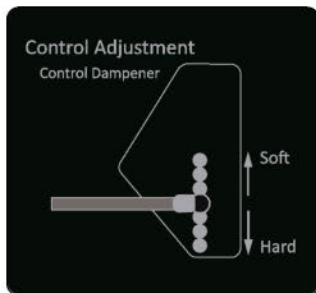

# PARTS SECTION: DECALS

091-4063-00

Flying Bulldog Front Bumper Decal

091-0504-00  
54" Deck Decal

091-0506-00  
61" Deck Decal

091-0507-00  
72" Deck Decal

091-1114-00

2018 LH/RH Steering Control Decal Roll