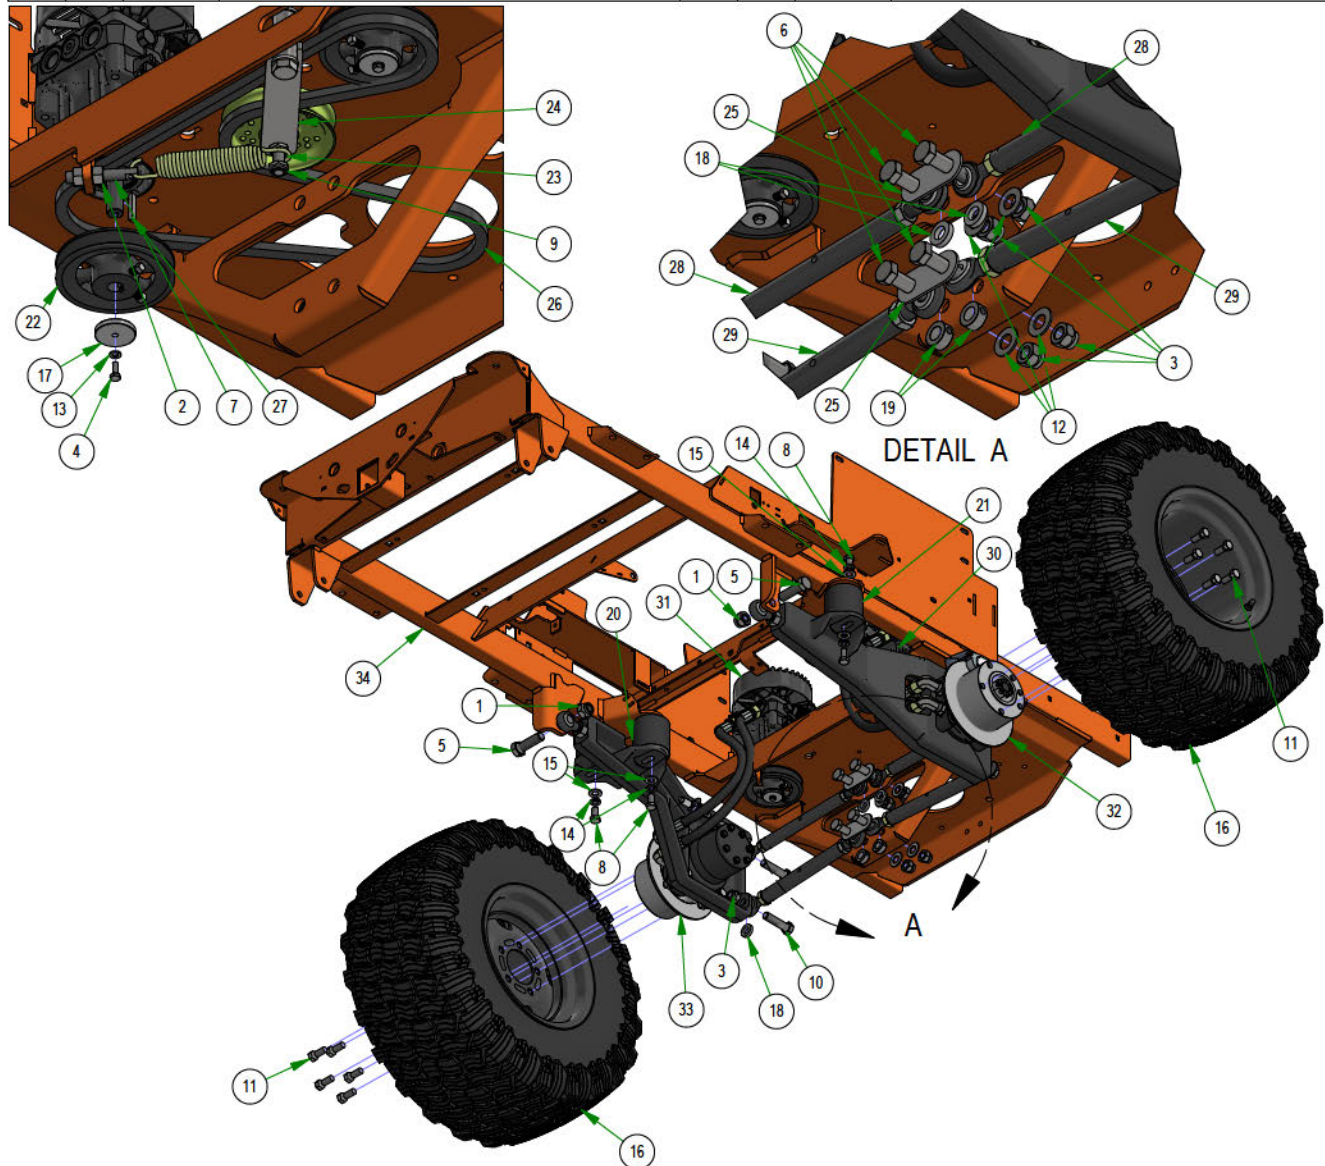

Parts List				Parts List			
ITEM	QTY	PART NUMBER	DESCRIPTION	ITEM	QTY	PART NUMBER	DESCRIPTION
1	2	013-0023-00	3/4-10 NYLON INSERT LOCKNUT ZINC	18	4	025-0071-00	Spacer 1.125OD x .625 ID x .250 Length
2	2	013-7018-00	1/2-13 HEX NUT ZINC	19	2	025-7020-00	5/8 SOLID SHAFT COLLAR (W/1 SET SCREW) ZINC
3	8	013-7021-00	5/8-11 NYLON INSERT LOCKNUT ZINC	20	2	032-8999-00	Vibration Mount-Blue Dot
4	2	018-0024-00	M6-1.0 X 16MM DIN 933 HEX TAP BOLT (CL 8.8) ZINC	21	2	032-9000-00	Vibration Mount-Green Dot
5	2	018-0045-00	3/4-10 X 2-1/2 HEX CAP SCREW (GR.5) ZINC	22	2	033-5011-00	5" PUMP PULLEY W/ SET SCREW
6	4	018-0049-00	5/8-11 X 2-3/4 HEX CAP SCREW (GR.5) ZINC	23	1	034-2020-00	Deck Idler Spring
7	1	018-2004-50	All Thread	24	1	039-0031-19	2019 Rogue Pump Idler Assy
8	8	018-2030-00	1/2-13 X 1 HEX CAP SCREW (GR.5) ZINC	25	2	039-2145-00	2019 Suspension Gusset Outlaw
9	1	018-4010-00	1/2-13 NYLON INSERT JAM LOCKNUT ZINC	26	1	041-8051-00	2019 Rogue Pump Belt 68"
10	4	018-6059-00	5/8-11 X 2-1/2 HEX CAP SCREW (GR.5) ZINC	27	2	042-5013-00	5MM X 36MM SQ MACHINERY KEY C1018 ROUNDED ENDS
11	10	018-7033-00	1/2-20 x 60" Lug Bolts Zinc Grade 8	28	2	048-6061-00	2019 Suspension Radius Rod Assembly
12	4	019-0009-00	5/8" Flat Washer SAE Spec Grade 8	29	2	048-6064-00	2019 Suspension Radius Rod Assembly
13	2	019-4008-00	1/4 SPLIT LOCKWASHER ZINC	30	1	067-8053-21	2021 LH ROGUE HYDRO TANK LINE ASSY
14	8	019-5007-00	1/2 SPLIT LOCKWASHER (GR.8) ZINC/YELLOW	31	1	067-8054-21	2021 RH ROGUE HYDRO TANK LINE ASSY
15	8	019-5702-00	1/2 SAE FLAT WASHER (1-1/16" OD) GR.8 ZINC YELLOW	32	1	070-0001-98	2019 Rouge Trailing Arm LH Assy
16	2	022-4090-00	2019 Assy-26x12-12 Reaper Turf -10.5" Rim	33	1	070-0002-98	2019 Rogue Trailing Arm RH Assy
17	2	025-0034-00	Rogue Pump washer	34	1	070-2305-00	2023 Rogue Frame - Painted