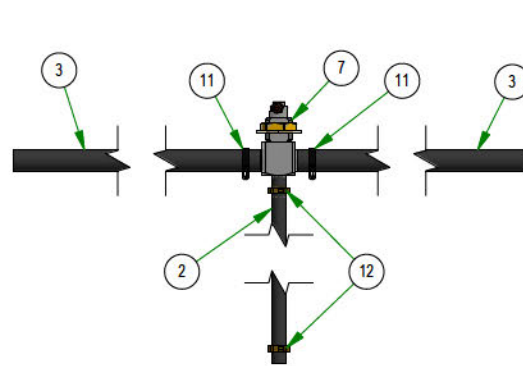

051-2019-33
FUEL LINE ASSEMBLY
KOHLER
VANGUARD
FX1000 EFI