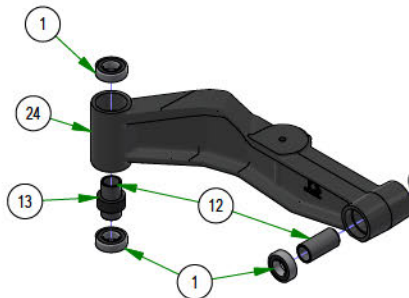

250-0033-54
RH FRONT SUSPENSION ARM
54" DECK