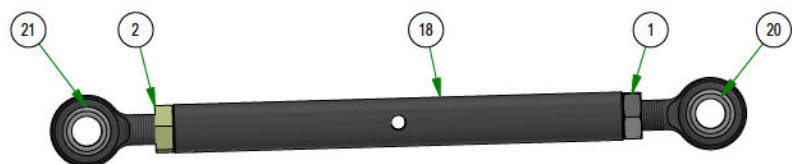

022-4090-00  
REAR WHEEL ASSEMBLY  
61" & 72" DECK

022-4091-00  
REAR WHEEL ASSEMBLY  
54" DECK

033-5011-00  
PUMP PULLEY ASSEMBLY

039-0031-19  
REAR IDLER PULLEY ASSEMBLY

048-6061-00  
UPPER RADIUS ROD

048-6064-00  
LOWER RADIUS ROD