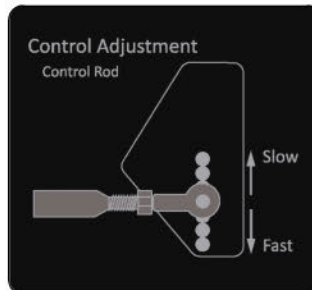

091-4038-00

Control Adj. Control Rod Decal