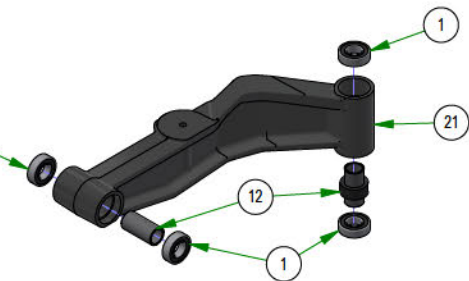

250-0032-54
LH FRONT SUSPENSION ARM
54" DECK