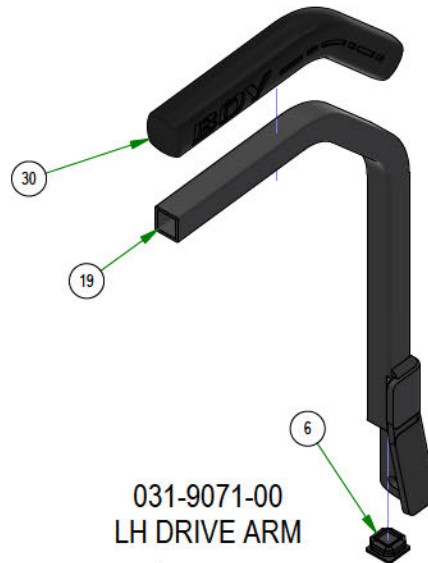

PARTS SECTION: DRIVE ARM SUBASSEMBLIES

Parts List				Parts List			
ITEM	QTY	PART NUMBER	DESCRIPTION	ITEM	QTY	PART NUMBER	DESCRIPTION
1	2	013-0017-00	3/8-16 Half Jam Nut	17	4	031-0032-00	2019 Drive Arm Bushing
2	1	013-6049-00	5/16" RH Fine Threaded Jam Nut	18	2	031-0070-00	R Series Square Drive Arm Pivot
3	1	013-6050-00	5/16" LH Fine Threaded Jam Nut	19	1	031-9021-00	R Series Square Drive Arm LH Weldment
4	2	013-8050-00	1/2-13 NYLON INSERT FLANGE LOCKNUT ZINC	20	1	031-9022-00	R Series Square Drive Arm RH Weldment
5	2	014-5600-00	Fan Guard 6" - Fits Wheel	21	1	035-0004-01	2019 Outlaw Gen2 Xp Rod
6	2	014-9004-00	9565K52_Polyethylene Square Plug	22	1	048-3002-00	Spherical Rod End - Outlaw
7	2	015-9999-00	Hydro Fan - Light/Pup/Outlaw XP	23	1	048-3003-00	Spherical Rod End - Outlaw
8	2	018-0063-00	3/8-16 X 1 SOCKET SET SCREW (CUP POINT) PLAIN	24	2	051-8063-04	3/8" Clear Hose x 4 1/2"
9	2	018-7016-00	1/2-13 X 3 HEX CAP SCREW (GR.5) ZINC	25	2	051-8064-10	1/2 Clear Braided Hose Priced/Foot x 9.5"
10	4	019-8054-00	.505 ID X 1.000 OD X .125 THICK FLAT WASHER NYLON	26	2	063-8014-00	Hydraulic Filter
11	2	024-1200-00	ZT Fitting, 3/8 x 3/8 45 Degree, 4603-6-6	27	2	066-8050-22	Hydraulic Tank Cap W/Dipstick
12	4	024-2051-00	2019 Outlaw 45 Degree Pump Fitting #6802-10-08	28	1	067-8053-00	2019 Left Outlaw Gen2 Hydro Tank Suspension Only
13	2	024-5002-00	90 Degree Fitting, 1/2 x 3/4, 4601-8-8	29	1	067-8054-00	2019 Right Outlaw Gen2 Hydro Tank Suspension Only
14	2	024-6034-00	1/4" Press in Grease Fitting	30	2	069-4014-00	R-Series Square Drive Grip
15	1	031-0030-10	2019 Drive Arm Actuator right - Weldment	31	4	072-8065-00	3/8" Hose Clamp
16	1	031-0031-10	2019 Drive Arm Actuator left - Weldment	32	4	072-8066-00	1/2 Hose Clamp