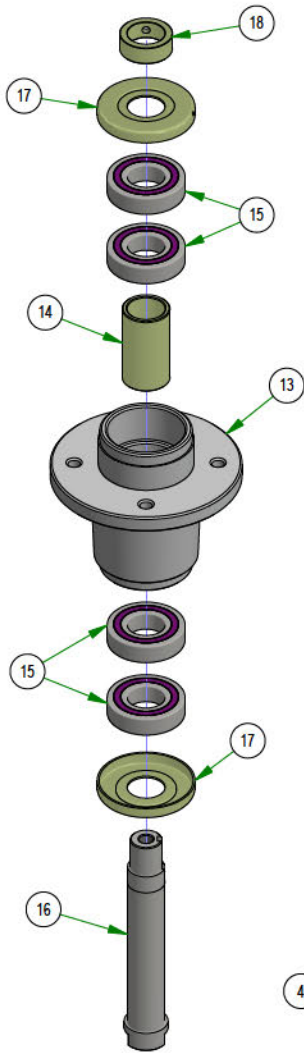

BAD BOY MOWERS

PARTS SECTION: DECK SUBASSEMBLIES

Parts List				Parts List			
ITEM	QTY	PART NUMBER	DESCRIPTION	ITEM	QTY	PART NUMBER	DESCRIPTION
1	2	013-5201-00	3/8-16 HEX SERRATED FLANGE NUT HARD/ZINC	13	1	037-4000-01	4000 Series Spindle Housing
2	7	013-8049-00	5/16-18 NYLON INSERT FLANGE LOCKNUT ZINC	14	1	037-4002-00	4000 Series Spindle Spacer
3	1	013-8050-00	1/2-13 NYLON INSERT FLANGE LOCKNUT ZINC	15	4	037-6023-00	Bearing - 6206
4	5	018-4703-00	5/16-18 X 1-1/4 CARRIAGE BOLT ZINC	16	1	037-6026-00	Spindle Shaft
5	1	018-6012-00	3/8-16 X 1-1/2 HEX CAP SCREW (GR.5) ZINC	17	2	037-8002-00	Spindle Dust Cap
6	1	018-6036-00	1/2-13 X 2-3/4 HEX CAP SCREW (GR.5) ZINC	18	1	037-9050-00	Locking Collar w/ 1/4"-20 Set Screw
7	2	018-8066-00	5/16-18 X 7/8 CARRIAGE BOLT ZINC	19	1	039-4893-00	2019 Upper Chute Bracket
8	2	019-6042-00	.360 ID X .983 OD X .120 THICK FLAT WASHER NYLON	20	1	039-4894-00	2019 Lower Chute Bracket
9	2	022-7009-00	Ball Bearing w/Retainer, 99502H-NR, .625 Bore x 1.375 OD x .4375 Width	21	1	039-6946-10	2019 Deck Belt Tensioner
10	1	025-5203-00	.51 ID X .75 OD X .75 LGTH SOLID SPACER ZINC	22	1	206-6018-00	2019 Chute Hanger
11	1	026-0167-00	Belt Tensioner Retainer Plate	23	1	210-6025-00	2019 Belted Chute with Logo
12	1	033-8050-00	5" Idler Pulley