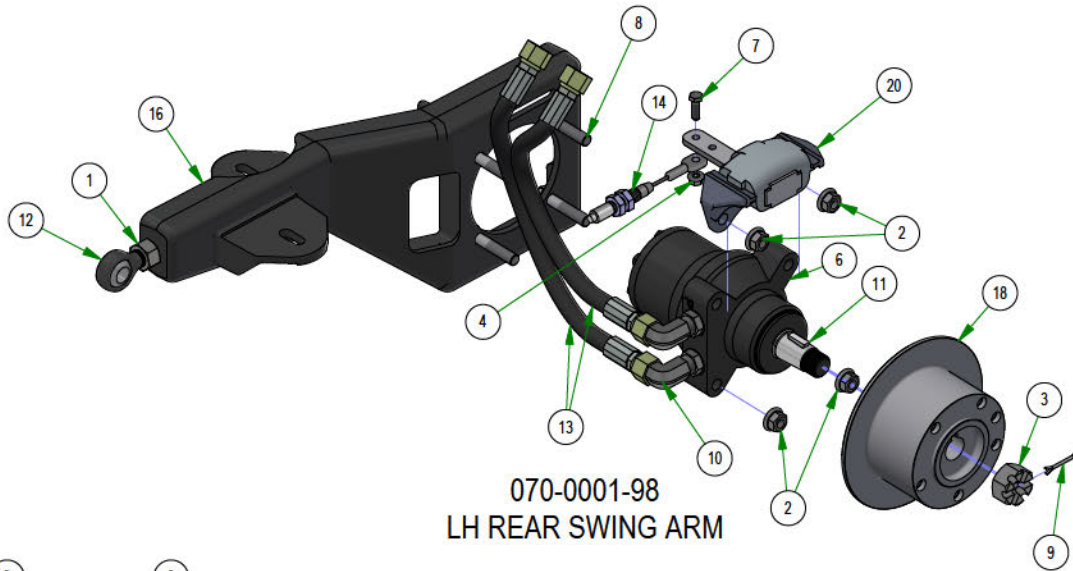

BAD BOY MOWERS

PARTS SECTION: REAR SWING ARMS

Parts List				Parts List			
ITEM	QTY	PART NUMBER	DESCRIPTION	ITEM	QTY	PART NUMBER	DESCRIPTION
1	2	013-0022-00	3/4"-16 Fine Full Nut	11	2	042-7041-00	Woodruff Key
2	8	013-6040-00	1/2-13 Gr 8 Centerlock Flange Nut	12	2	048-7001-00	3/4-16 RH Male Rod End
3	2	013-7050-00	1" Castle Nut for HydroGear Wheel Motor	13	4	051-6006-00	20" Hydraulic Hose
4	2	013-8049-00	5/16-18 NYLON INSERT FLANGE LOCKNUT ZINC	14	1	064-8054-00	2019 Short Brake Cable-Suspension Models
5	1	015-4600-00	18cc Parker Wheel Motor- Right	15	1	064-9002-00	2019 Long Brake Cable-Renegade, Rogue
6	1	015-4601-00	18cc Parker Wheel Motor- Left	16	1	070-0001-00	2019 Left Trailing Arm
7	2	018-2007-00	5/16-18 X 1 HEX CAP SCREW (GR.5) ZINC	17	1	070-0002-00	2019 Right Trailing Arm
8	8	018-6041-00	1/2-13 x 2.75 Gr. 8 Hex Head Bolt	18	2	092-5201-00	Brake Disk
9	2	020-7022-00	1/8 X 1-1/2 COTTER PIN ZINC	19	1	092-7000-00	XP/AOS Right Brake Caliper
10	4	024-2065-00	2019 Rouge/Renegade Wheel Motor 90° Fitting #6801-10L	20	1	092-7001-00	XP/AOS Left Brake Caliper