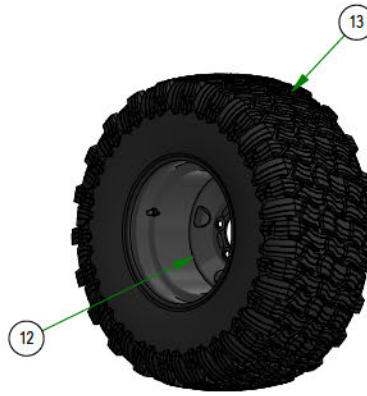

022-4091-00
REAR WHEEL ASSEMBLY
54" DECK