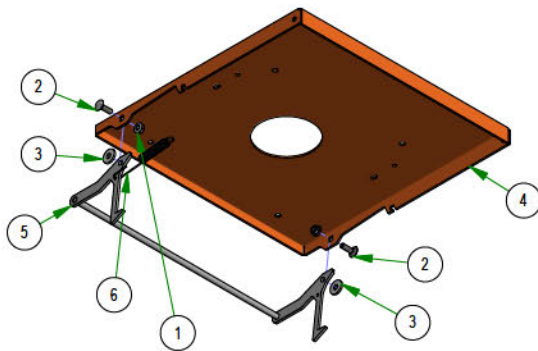

BAD BOY MOWERS

PARTS SECTION: COVERS & SEAT SUBASSEMBLIES

Parts List				Parts List			
ITEM	QTY	PART NUMBER	DESCRIPTION	ITEM	QTY	PART NUMBER	DESCRIPTION
1	2	013-8049-00	5/16-18 NYLON INSERT FLANGE LOCKNUT ZINC	14	1	071-6065-11	RH Armrest-Selfskin Front Adj
2	2	018-8065-00	5/16-18 X 1 CARRIAGE BOLT (GR.8) ZINC	15	1	071-6065-03	Black Selfskin-Arm Pad Only
3	2	019-6042-00	.360 ID X .983 OD X .120 THICK FLAT WASHER NYLON	16	1	071-6065-12	LH Armrest-Selfskin Front Adj
4	1	026-2019-00	R-SERIES SEAT PLATE	17	1	071-6065-05	Weight Adjust Indicator Knob Assy
5	1	028-0090-00	Seat Latch Rod Assembly	18	1	071-6065-06	4" Single Locking Track Kit
6	1	034-1025-00	Brake Spring	19	1	071-6065-07	Delta Plunger Switch - N.O.
7	1	051-2025-66	3/16" Vinyl Tubing, 66" Long	20	1	071-6065-10	Recliner Adjustment Knob-New
8	3	051-8072-38	1/4" Vinyl Tubing 38" Long	21	1	071-6065-13	Bellows w/Hardware
9	1	067-0020-00	Carbon Canister	22	1	071-6065-14	2" Retractable Belt Kit w/Spacers
10	6	072-8070-00	3/16 Vinyl Clamp	23	1	071-6065-15	Back Cover for I3M - Recl - Logos
11	2	072-8073-00	3/16" Vinyl Hose Clamp	24	1	071-6065-16	Cushion Cover Kit for I3M-Logo
12	1	073-8068-00	fuel line T	25	1	079-3156-00	2024 R-Series Floorboard
13	1	071-6065-04	Set of Armrests-SS Front Adj	26	1	081-2024-00	2024 R-Series Floor Mat

026-2019-21
SEAT PLATE ASSEMBLY