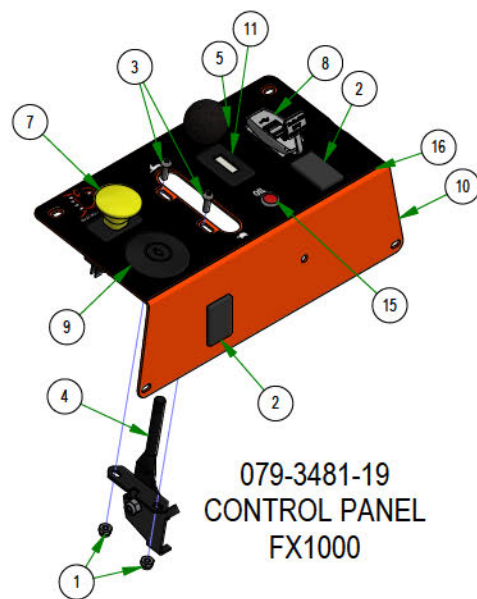

# PARTS SECTION: CONTROL PANELS & WIRING HARNESS

Parts List				Parts List			
ITEM	QTY	PART NUMBER	DESCRIPTION	ITEM	QTY	PART NUMBER	DESCRIPTION
1	6	013-5019-00	10-24 NYLON INSERT LOCKNUT ZINC	9	3	077-8076-00	Ignition Switch
2	6	018-1040-00	Light Plug	10	3	079-3483-00	2022 Rebel Control Panel
3	6	018-5200-00	10-24 X 5/8 BUTTON SOCKET CAP SCREW 18-8 STAINLESS STEEL	11	1	083-4013-00	Tachometer
4	2	055-2012-00	Universal Throttle Head - 2012	12	2	083-4050-00	Tachometer
5	2	055-2013-00	Throttle Knob	13	1	086-1202-01	Relay Block Cover Replacement Kit
6	1	055-3001-00	Kawasaki \ Kohler Drive By Wire	14	4	086-1202-19	Relay
7	3	056-8058-00	PTO Switch	15	3	089-1000-00	Oil Light
8	3	077-2076-00	USB Port	16	3	091-4009-22	2022 Rebel/Rogue Control Panel Decal