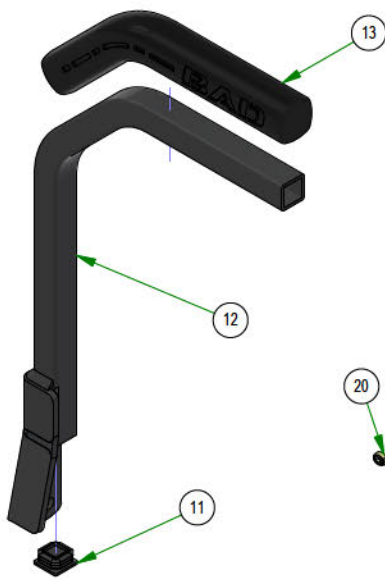

PARTS SECTION:DRIVE ARM SUB ASSEMBLIES

Parts List				Parts List			
ITEM	QTY	PART NUMBER	DESCRIPTION	ITEM	QTY	PART NUMBER	DESCRIPTION
1	1	013-0017-00	3/8-16 Half Jam Nut	12	1	031-9022-00	R Series Square Drive Arm RH Weldment
2	1	013-8050-00	1/2-13 NYLON INSERT FLANGE LOCKNUT ZINC	13	1	069-4014-00	R-Series Square Drive Grip
3	1	018-0063-00	3/8-16 X 1 SOCKET SET SCREW (CUP POINT) PLAIN	14	1	031-9021-00	R Series Square Drive Arm LH Weldment
4	1	018-7016-00	1/2-13 X 3 HEX CAP SCREW (GR.5) ZINC	15	2	013-6049-00	5/16" RH Fine Threaded Jam Nut
5	2	019-8054-00	.505 ID X 1.000 OD X .125 THICK FLAT WASHER NYLON	16	2	013-6050-00	5/16" LH Fine Threaded Jam Nut
7	1	024-6034-00	1/4" Press in Grease Fitting	17	2	013-6051-00	3/8" Fine Threaded Jam Nut
6	1	031-0030-10	2019 Drive Arm Actuator right - Weldment	18	2	035-0005-01	2019 Renegade Push Rod
8	2	031-0032-00	2019 Drive Arm Bushing	19	2	035-0006-00	2019 Renegade Push Rod Adjuster
9	1	031-0070-00	R Series Square Drive Arm Pivot	20	2	048-3002-00	Spherical Rod End - Outlaw
10	1	031-0031-10	2019 Drive Arm Actuator left - Weldment	21	2	048-3003-00	Spherical Rod End - Outlaw
11	1	014-9004-00	9565K52_Polyethylene Square Plug				

031-9070-00
RH DRIVE ARM ASSEMBLY