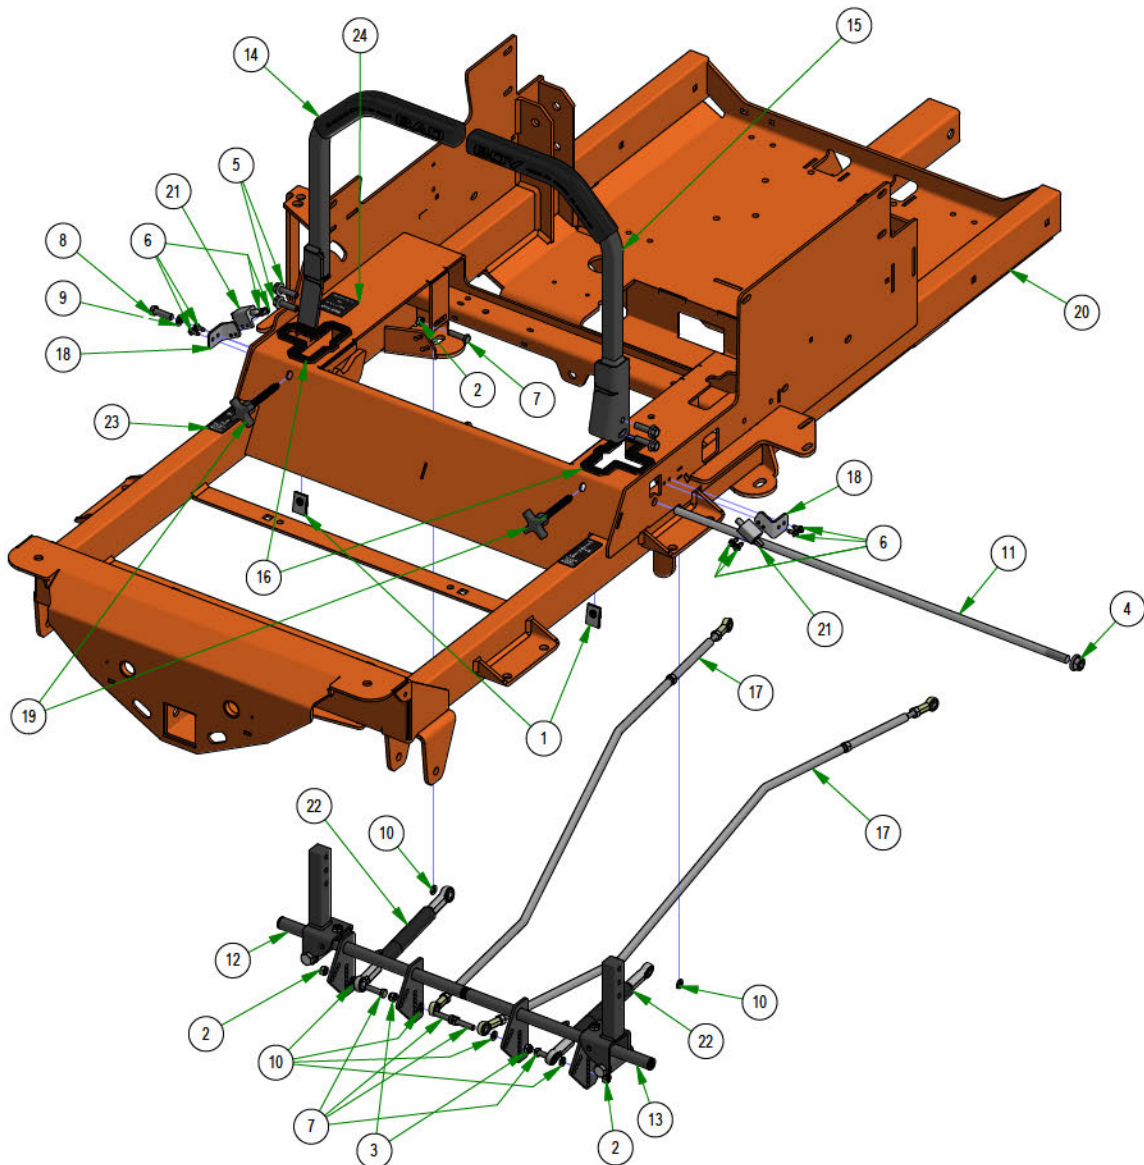

# PARTS SECTION: STEERING

Parts List				Parts List			
ITEM	QTY	PART NUMBER	DESCRIPTION	ITEM	QTY	PART NUMBER	DESCRIPTION
1	2	013-0021-00	Extruded Nut 3/8"-16 3/4" Hole Center With Patch	13	1	031-0031-24	R Series Square Drive Arm Actuator LH Assembly
2	4	013-8043-00	5/16-18 HEX NUT ZINC	14	1	031-9070-00	R Series Square Drive Arm RH Assembly
3	2	013-8047-00	5/16-18 NYL INS LN ZC	15	1	031-9071-00	R Series Square Drive Arm LH Assembly
4	1	013-8050-00	1/2-13 NYLON INSERT FLANGE LOCKNUT ZINC	16	2	032-0002-00	Snap-in Drive Arm Bushing
5	4	018-0078-00	3/8-16 X 1 1/4 HEX WASHER UNSLOT MACHINE SCREW ZINC GR5	17	2	035-0005-00	2019 Renegade Push Rod Assembly
6	8	018-1080-00	12-24 X 1/2 HEX WASHER UNLSOT F TCS ZINC	18	2	039-2160-00	2019 Arm Switch Bracket
7	6	018-2006-00	5/16-18 X 1-1/4 HEX C/S (GR.5) ZC	19	2	057-5800-00	Speed Limiting Knob 3/8-16X 3"
8	1	018-5040-00	3/8-16 X 1-1/4 HEX CAP SCREW (GR.5) ZINC	20	1	070-5373-19	2019 Renegade Gas Frame - Powdercoated
9	1	019-5037-00	3/8 SPLIT LOCKWASHER ZINC	21	2	077-8073-00	Safety Switch
10	6	019-8051-00	5/16 SPLIT LOCKWASHER ZINC	22	2	087-0002-00	2019 SROID Damper With Spherical Rod Ends
11	1	028-0051-00	2019 Steering Actuator Rod	23	1	091-1114-00	2018 LH/RH Steering Control Decal Roll
12	1	031-0030-24	R Series Square Drive Arm Actuator RH Assembly	24	1	091-4037-00	2019 Deck Release Decal