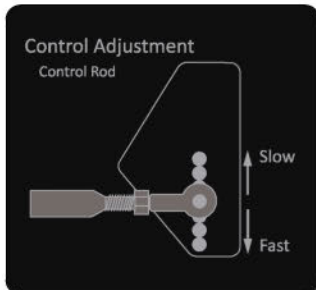

091-0506-00
61" Deck Decal

091-4038-00
Control Adj. Control Rod Decal