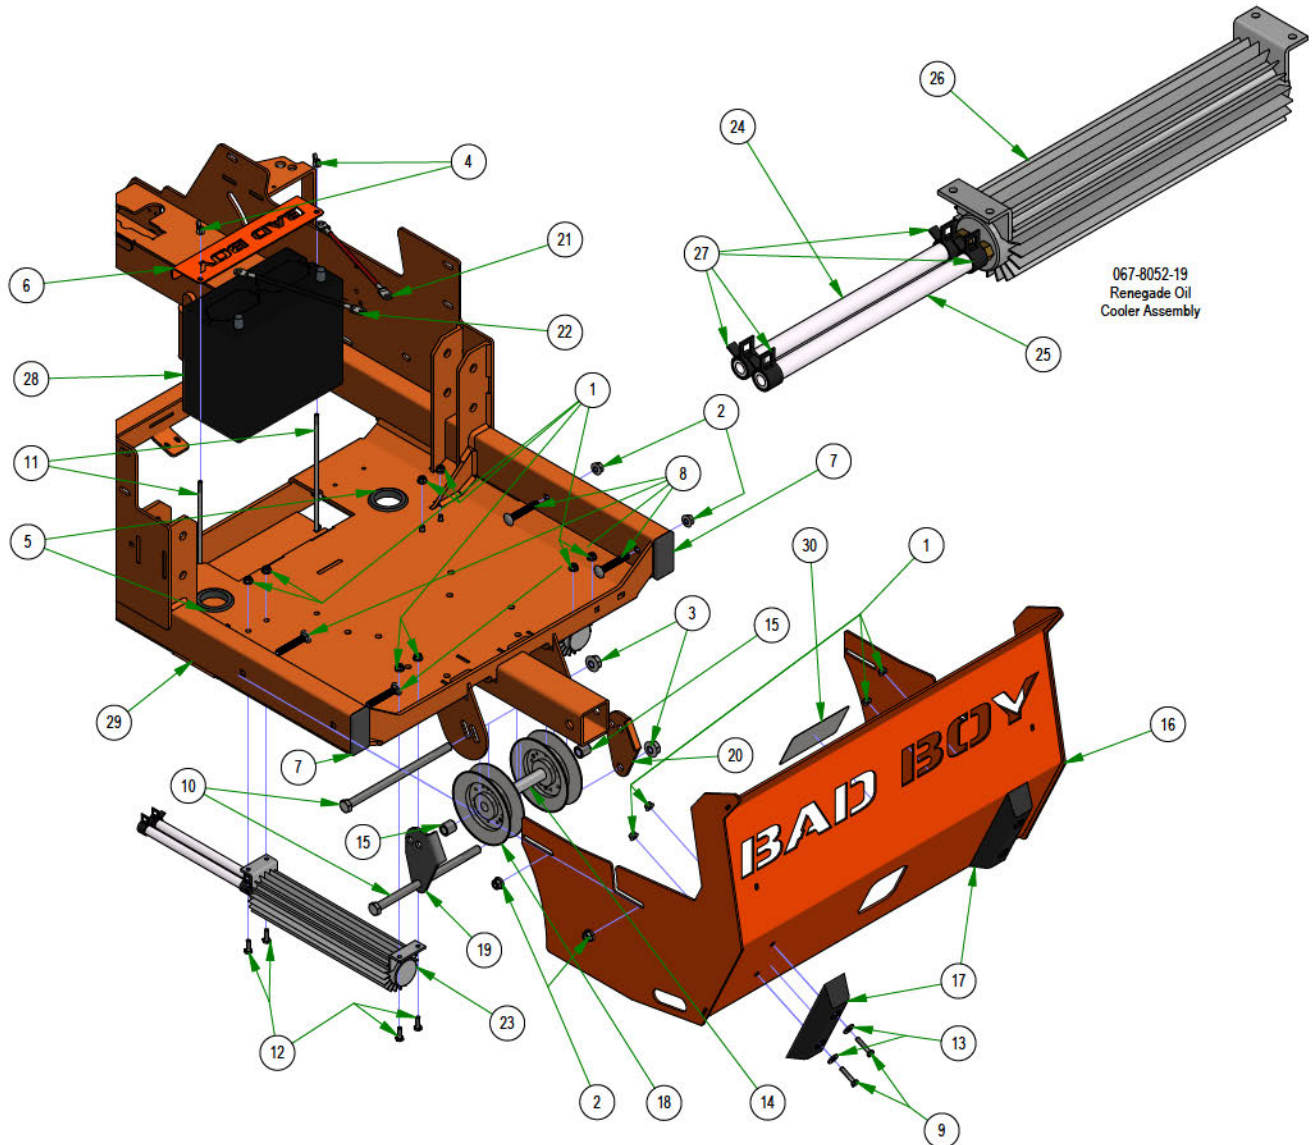

Parts List				Parts List			
ITEM	QTY	PART NUMBER	DESCRIPTION	ITEM	QTY	PART NUMBER	DESCRIPTION
1	12	013-2050-00	1/4-20 NYL INSERT FLANGE LOCKNUT ZINC	16	1	026-2224-00	2019 Horizontal Suspension Rear Cover
2	4	013-5202-00	3/8-16 NYLON INSERT FLANGE LOCKNUT (GR.F) ZINC	17	2	029-7038-00	8" Rubber Bumper
3	2	013-8050-00	1/2-13 NYLON INSERT FLANGE LOCKNUT ZINC	18	2	033-7027-00	2019 Outlaw Horizontal Rear V Pulley
4	2	013-8051-00	1/4-20 WING NUT FORGED (TYPE A) LIGHT SERIES ZINC	19	1	039-0196-00	Renegade Deck Belt Rear Keeper - Left
5	2	014-2052-00	2019 2" x .25 Rubber Grommet	20	1	039-0197-00	Renegade Deck Belt Rear Keeper-Right
6	1	014-5063-00	2019 Horizontal Battery Hold Down Cover	21	1	064-4000-00	Red Battery Cable - Diesel
7	2	014-9003-00	1 1/2 x 3 Frame Plug	22	1	064-4001-00	Black Battery Cable - Diesel
8	4	018-0044-00	3/8" x 2 1/2" Carriage Bolt	23	2	067-8052-19	Renegade Oil Cooler Assembly
9	4	018-4702-00	1/4-20 X 1-1/4 HEX CAP SCREW (GR.5) ZINC	24	1	051-8063-14	3/8" Clear Hose - 14"
10	2	018-7010-00	1/2-13 X 9 HEX CAP SCREW (GR.5) ZINC	25	1	051-8063-24	3/8" Clear Hose - 24"
11	2	018-8051-00	1/4-20 X 9 CARRIAGE BOLT ZINC	26	1	067-8052-00	2019 12" Oil Cooler With Fittings
12	8	018-8052-00	1/4-20 X 3/4 HEX CAP SCREW (GR.5) ZINC	27	4	072-8065-00	3/8" Hose Clamp
13	4	019-7040-00	1/4 USS FLAT WASHER (3/4 OD) ZINC	28	1	068-8050-00	Battery - Diesel/Renegade Models PF-516
14	1	025-0028-00	2019 Pulley Spacer 75 x .5 x 4.375	29	1	070-5373-19	2019 Renegade Gas Frame - Powdercoated
15	2	025-5203-00	.51 ID X .75 OD X .75 LGTH SOLID SPACER ZINC	30	1	091-4032-00	2019 Renegade Pump Belt Route Decal