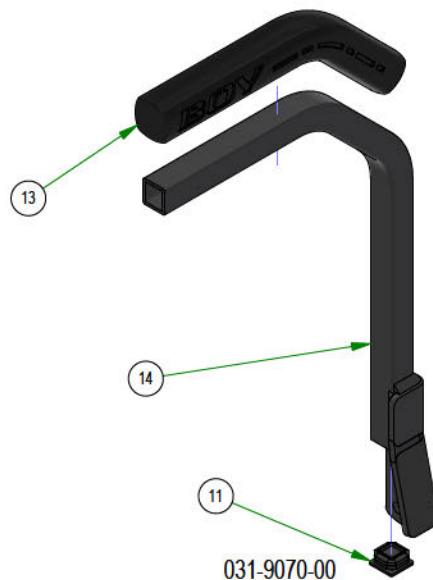

031-9070-00
LH DRIVE ARM ASSEMBLY