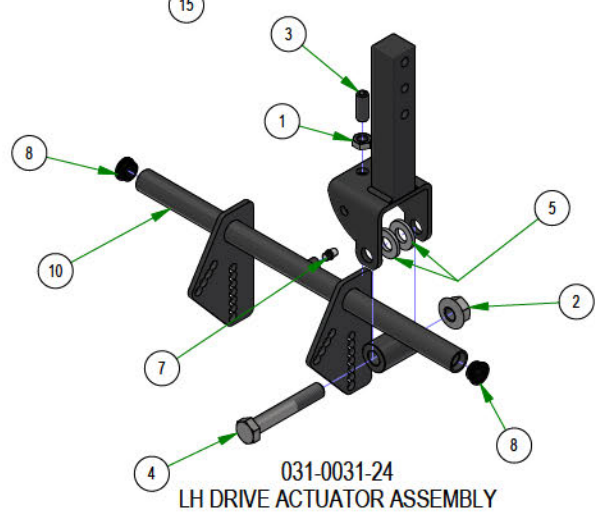

# PARTS SECTION:DRIVE ARM SUB ASSEMBLIES

Parts List				Parts List			
ITEM	QTY	PART NUMBER	DESCRIPTION	ITEM	QTY	PART NUMBER	DESCRIPTION
1	1	013-0017-00	3/8-16 Half Jam Nut	12	1	031-9022-00	R Series Square Drive Arm RH Weldment
2	1	013-8050-00	1/2-13 NYLON INSERT FLANGE LOCKNUT ZINC	13	1	069-4014-00	R-Series Square Drive Grip
3	1	018-0063-00	3/8-16 X 1 SOCKET SET SCREW (CUP POINT) PLAIN	14	1	031-9021-00	R Series Square Drive Arm LH Weldment
4	1	018-7016-00	1/2-13 X 3 HEX CAP SCREW (GR.5) ZINC	15	2	013-6049-00	5/16" RH Fine Threaded Jam Nut
5	2	019-8054-00	.505 ID X 1.000 OD X .125 THICK FLAT WASHER NYLON	16	2	013-6050-00	5/16" LH Fine Threaded Jam Nut
7	1	024-6034-00	1/4" Press in Grease Fitting	17	2	013-6051-00	3/8" Fine Threaded Jam Nut
6	1	031-0030-10	2019 Drive Arm Actuator right - Weldment	18	2	035-0005-01	2019 Renegade Push Rod
8	2	031-0032-00	2019 Drive Arm Bushing	19	2	035-0006-00	2019 Renegade Push Rod Adjuster
9	1	031-0070-00	R Series Square Drive Arm Pivot	20	2	048-3002-00	Spherical Rod End - Outlaw
10	1	031-0031-10	2019 Drive Arm Actuator left - Weldment	21	2	048-3003-00	Spherical Rod End - Outlaw
11	1	014-9004-00	9565K52_Polyethylene Square Plug				

031-9070-00  
RH DRIVE ARM ASSEMBLY

031-9070-00  
LH DRIVE ARM ASSEMBLY

035-0005-00  
PUSH ROD ASSEMBLY

031-0030-24  
RH DRIVE ACTUATOR ASSEMBLY

031-0031-24  
LH DRIVE ACTUATOR ASSEMBLY