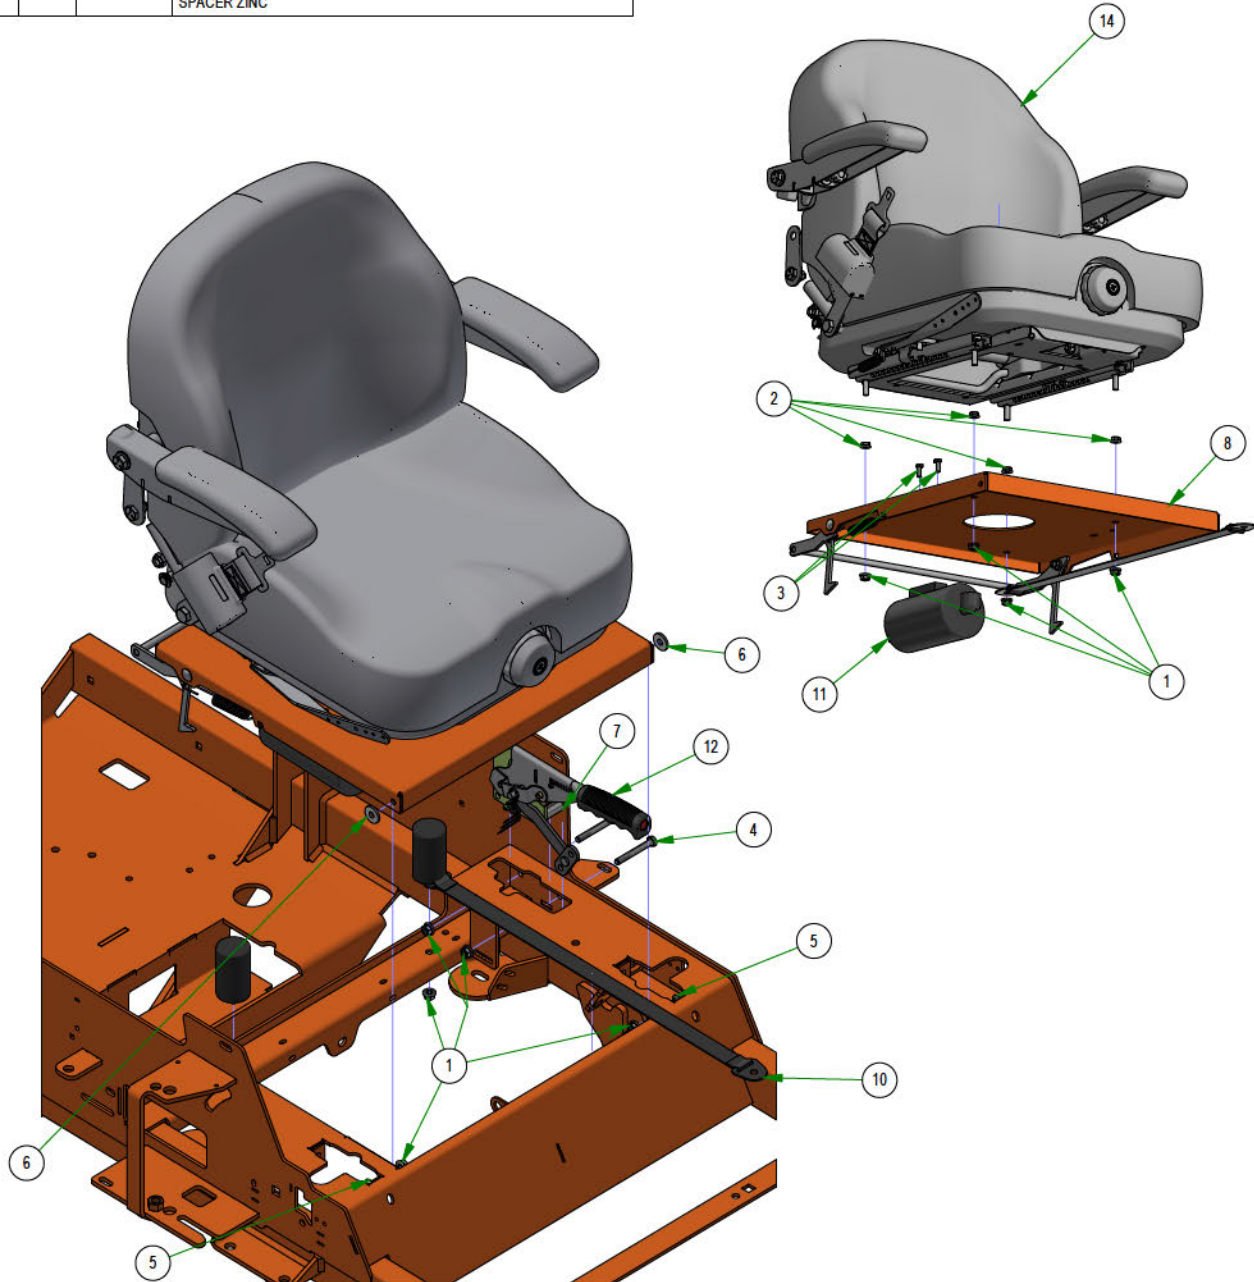

# PARTS SECTION: SEAT & BRAKE

Parts List				Parts List			
ITEM	QTY	PART NUMBER	DESCRIPTION	ITEM	QTY	PART NUMBER	DESCRIPTION
1	10	013-8049-00	5/16-18 NYLON INSERT FLANGE LOCKNUT ZINC	8	1	026-2019-21	R-SERIES SEAT PLATE ASSEMBLY
2	4	013-9002-00	5/16-18 HEX SERRATED FLANGE NUT HARD/ZINC	9	2	032-0001-00	2019 Bad Boy X Cylindrical Seat Mount
3	2	018-0024-00	M6-1.0 X 16MM DIN 933 HEX TAP BOLT (CL 8.8) ZINC	10	1	064-8083-00	Seat Strap with Buckles
4	2	018-5344-00	5/16-18 X 2-1/2 HEX CAP SCREW (GR.5) ZINC	11	1	067-0020-19	2019 Outlaw EPA Cannister Assembly
5	2	018-8065-00	5/16-18 X 1 CARRIAGE BOLT (GR.8) ZINC	12	1	069-0001-00	2019 Brake Handle Assembly
6	2	019-6042-00	.360 ID X .983 OD X .120 THICK FLAT WASHER NYLON	13	1	070-5373-19	2019 Renegade Gas Frame - Powdercoated
7	2	025-0027-00	.380 ID X .625 OD X 1.500 LGTH 2019 OUTLAW BRAKE HANDLE SPACER ZINC	14	1	071-6065-22	2022 Suspension Seat w/Seatbelt