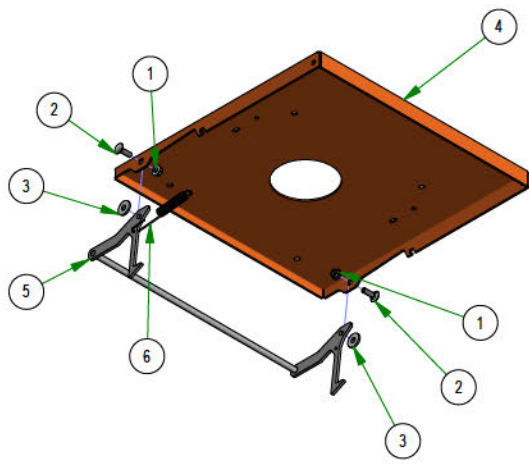

PARTS SECTION: SEAT PLATE SUBASSEMBLIES

Parts List				Parts List			
ITEM	QTY	PART NUMBER	DESCRIPTION	ITEM	QTY	PART NUMBER	DESCRIPTION
1	2	013-8049-00	5/16-18 NYLON INSERT FLANGE LOCKNUT ZINC	14	1	071-6065-11	RH Armrest-Selfskin Front Adj
2	2	018-8065-00	5/16-18 X 1 CARRIAGE BOLT (GR.8) ZINC	15	1	071-6065-03	Black Selfskin-Arm Pad Only
3	2	019-6042-00	.360 ID X .983 OD X .120 THICK FLAT WASHER NYLON	16	1	071-6065-12	LH Armrest-Selfskin Front Adj
4	1	026-2019-00	R-SERIES SEAT PLATE	17	1	071-6065-03	Black Selfskin-Arm Pad Only
5	1	028-0090-00	Seat Latch Rod Assembly	18	1	071-6065-05	Weight Adjust Indicator Knob Assy
6	1	034-1025-00	Brake Spring	19	1	071-6065-06	4" Single Locking Track Kit
7	1	051-2025-66	3/16" Vinyl Tubing, 66" Long	20	1	071-6065-07	Delta Plunger Switch - N.O.
8	3	051-8072-38	1/4" Vinyl Tubing 38" Long	21	1	071-6065-10	Recliner Adjustment Knob-New
9	1	067-0020-00	Carbon Canister	22	1	071-6065-13	Bellows w/Hardware
10	6	072-8070-00	3/16 Vinyl Clamp	23	1	071-6065-14	2" Retractable Belt Kit w/Spacers
11	2	072-8073-00	3/16" Vinyl Hose Clamp	24	1	071-6065-15	Back Cover for I3M - Recl - Logos
12	1	073-8068-00	fuel line T	25	1	071-6065-16	Cushion Cover Kit for I3M-Logo
13	1	071-6065-04	Set of Armrests-SS Front Adj				

026-2019-21
R-SERIES SEAT
PLATE ASSEMBLY