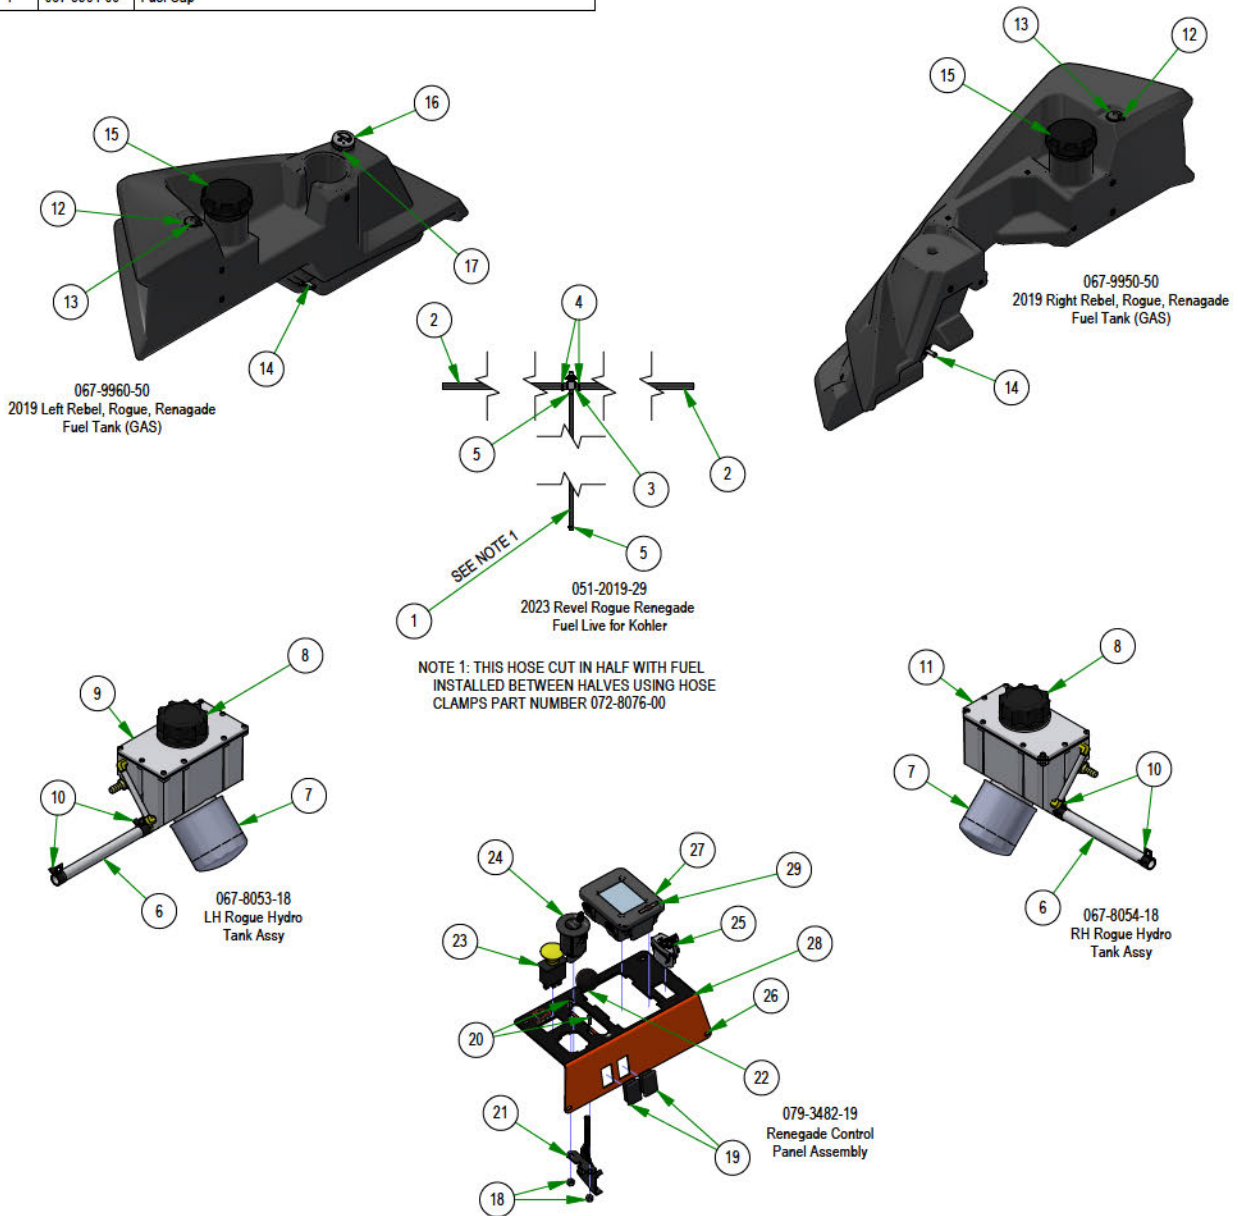

PARTS SECTION: TANK SUBASSEMBLIES

Parts List				Parts List			
ITEM	QTY	PART NUMBER	DESCRIPTION	ITEM	QTY	PART NUMBER	DESCRIPTION
1	1	051-8067-22	1/4" Fuel Line Hose	16	1	067-4080-00	Fuel Gauge with Grommet
2	2	051-8075-26	5/16" fuel line hose	17	1	067-6056-00	Fuel Gauge Grommet
3	1	067-6058-00	3 Way Fuel Shut-Off Valve 5/16 x 5/16 x 1/4	18	2	013-5019-00	10-24 Nylon Insert Locknut
4	2	072-8068-00	5/16 Fuel Line Clamp	19	2	018-1040-00	Light Plug
5	2	072-8069-00	1/4 Fuel Hose Clamp	20	2	018-5200-00	10-24 X 5/8 BS Button Head Bolt
6	1	051-8064-21	1/2 Clear Braided Hose Priced/Foot	21	1	055-2012-00	Universal Throttle Head - 2012
7	1	063-8014-00	Hydraulic Filter	22	1	055-2013-00	Throttle Knob
8	1	066-8050-00	Hydraulic Tank Cap W/Dipstick	23	1	056-8058-00	PTO Switch
9	1	067-8053-00	2019 Left Outlaw Gen2 Hydro Tank Suspension Only	24	1	077-0004-00	2019 Push to Start Switch w/fob
10	2	072-8066-00	1/2 Hose Clamp	25	1	077-2076-00	USB Port
11	1	067-8054-00	2019 Right Outlaw Gen2 Hydro Tank Suspension Only	26	1	079-3482-00	2019 Outlaw Digital Control Panel
12	1	067-6054-00	Roll Over Valve Grommet	27	1	086-0013-00	2019 LED Display
13	1	067-6070-00	Rollover Valve	28	1	091-4029-22	2022 Renegade (Gas) Control Panel Decal
14	1	067-9901-00	Fuel Pick-up	29	1	091-4030-22	2022 Digital Display Decal
15	1	067-9904-00	Fuel Cap