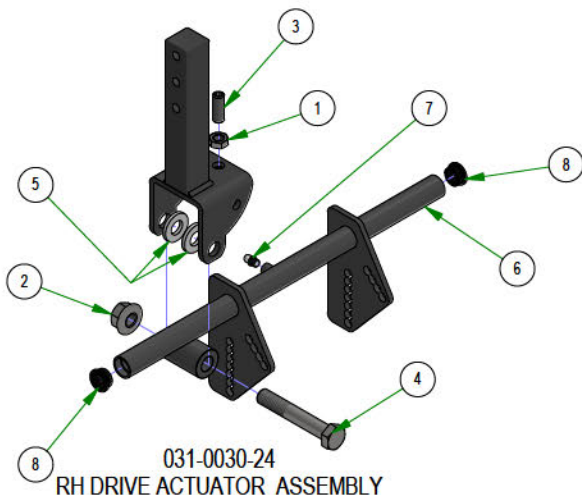

035-0005-00
PUSH ROD ASSEMBLY

031-0030-24
RH DRIVE ACTUATOR ASSEMBLY