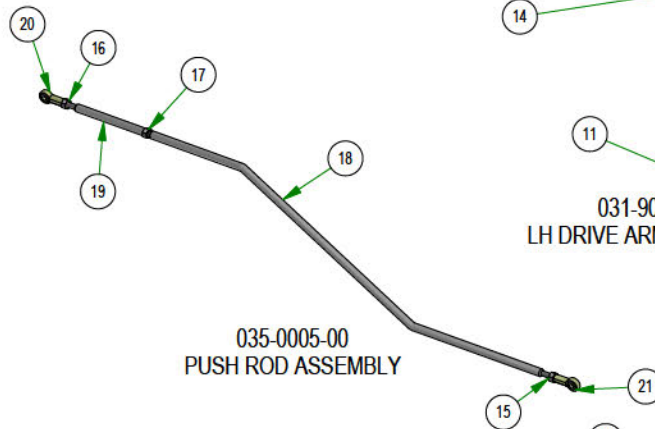

PARTS SECTION:DRIVE ARM SUB ASSEMBLIES

Parts List				Parts List			
ITEM	QTY	PART NUMBER	DESCRIPTION	ITEM	QTY	PART NUMBER	DESCRIPTION
1	1	013-0017-00	3/8-16 Half Jam Nut	12	1	031-9022-00	R Series Square Drive Arm RH Weldment
2	1	013-8050-00	1/2-13 NYLON INSERT FLANGE LOCKNUT ZINC	13	1	069-4014-00	R-Series Square Drive Grip
3	1	018-0063-00	3/8-16 X 1 SOCKET SET SCREW (CUP POINT) PLAIN	14	1	031-9021-00	R Series Square Drive Arm LH Weldment
4	1	018-7016-00	1/2-13 X 3 HEX CAP SCREW (GR.5) ZINC	15	2	013-6049-00	5/16" RH Fine Threaded Jam Nut
5	2	019-8054-00	.505 ID X 1.000 OD X .125 THICK FLAT WASHER NYLON	16	2	013-6050-00	5/16" LH Fine Threaded Jam Nut
7	1	024-6034-00	1/4" Press in Grease Fitting	17	2	013-6051-00	3/8" Fine Threaded Jam Nut
6	1	031-0030-10	2019 Drive Arm Actuator right - Weldment	18	2	035-0005-01	2019 Renegade Push Rod
8	2	031-0032-00	2019 Drive Arm Bushing	19	2	035-0006-00	2019 Renegade Push Rod Adjuster
9	1	031-0070-00	R Series Square Drive Arm Pivot	20	2	048-3002-00	Spherical Rod End - Outlaw
10	1	031-0031-10	2019 Drive Arm Actuator left - Weldment	21	2	048-3003-00	Spherical Rod End - Outlaw
11	1	014-9004-00	9565K52_Polyethylene Square Plug