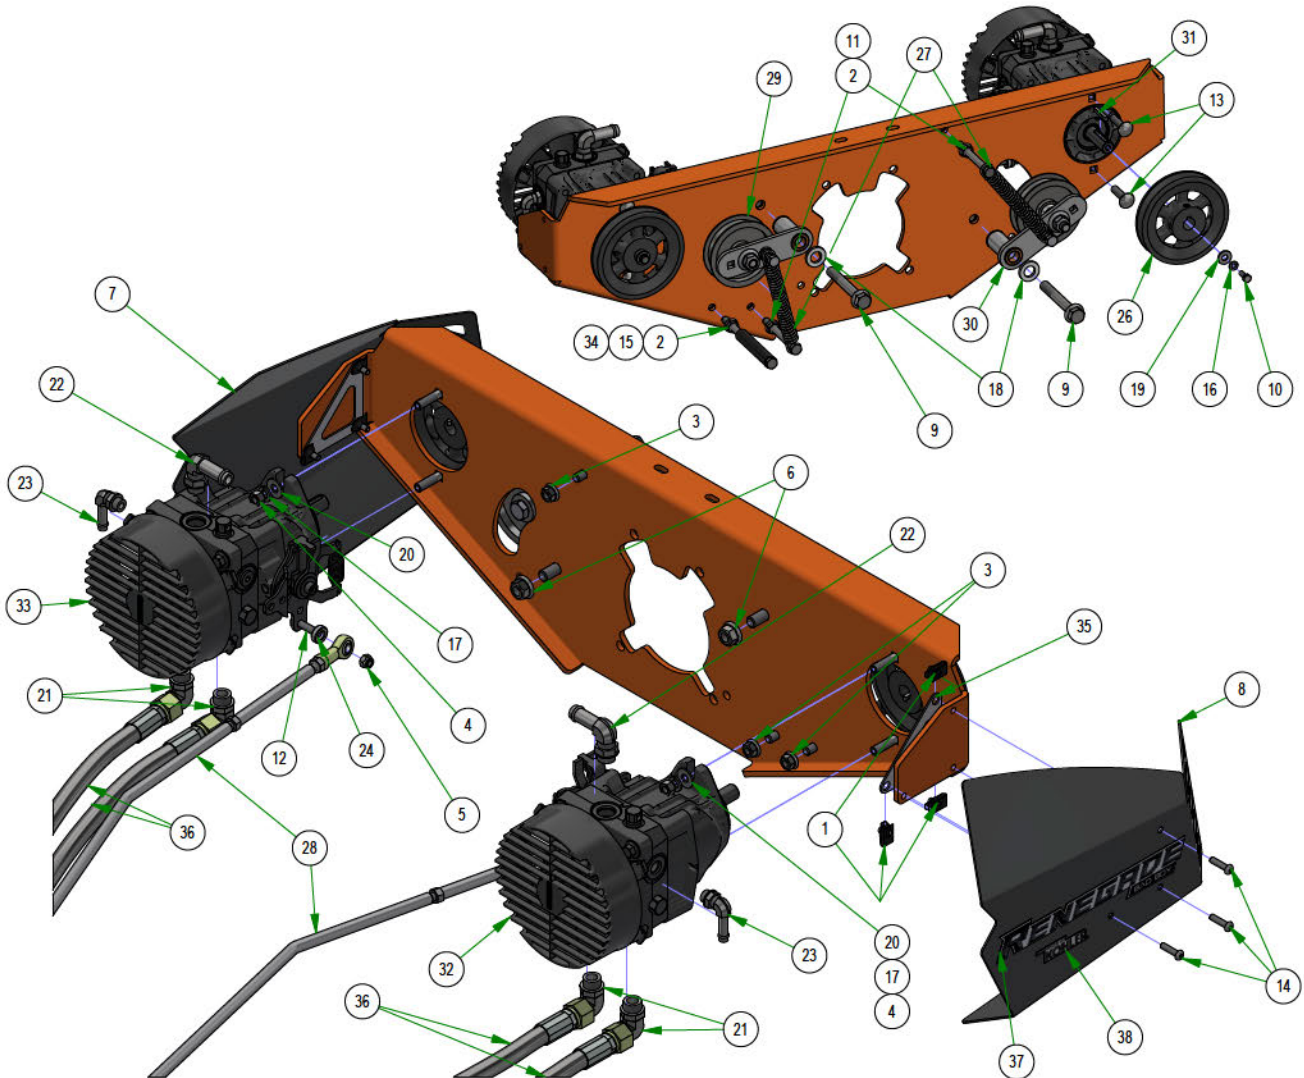

026-2019-21
R-SERIES SEAT
PLATE ASSEMBLY

071-6065-22
2022 Suspension Seat
w/ Seatbelt

Parts List				Parts List			
ITEM	QTY	PART NUMBER	DESCRIPTION	ITEM	QTY	PART NUMBER	DESCRIPTION
1	6	013-0054-00	1/4-20 Cage Nut	20	4	019-8044-00	5/16 USS FLAT WASHER (7/8 OD) ZINC
2	3	013-5201-00	3/8-16 HEX SERRATED FLANGE NUT HARD/ZINC	21	4	024-2052-00	2019 Outlaw 90 Degree Pump Fitting #6801-10-08
3	3	013-5202-00	3/8-16 NYLON INSERT FLANGE LOCKNUT (GR.F) ZINC	22	2	024-5002-00	90 Degree Fitting, 1/2 x 3/4, 4601-8-8
4	4	013-6014-00	3/8-16 HEX NUT ZINC	23	2	024-5206-00	90 Degree Fitting, 3/8 s 9/16
5	2	013-8047-00	5/16-18 NYL IN L/N ZC	24	2	025-2001-00	ACS Spacer 3/4x3/8x1/4
6	2	013-8050-00	1/2-13 NYLON INSERT FLANGE LOCKNUT ZINC	25	1	026-8010-00	Pump Plate - 2019 Horizontal Gas-Orange
7	1	014-5060-22	2019 Horizontal Pump Cover - Right - Black	26	2	033-5011-00	5" PUMP PULLEY W/ SET SCREW
8	1	014-5061-22	2019 Horizontal Pump Cover - Left - Black	27	2	034-9000-00	ZT and ACS Handle Spring
9	2	018-0010-00	1/2-13 X 90MM HEX FLANGE BOLT W/SHOULDER (GR.8) ZINC	28	2	035-0005-00	2019 Renegade Push Rod Assembly
10	2	018-0024-00	M6-1.0 X 16MM DIN 933 HEX TAP BOLT (CL 8.8) ZINC	29	1	039-6950-98	2019 Renegade Belt Tensioner LH
11	2	018-1010-00	3/8-16 X 3-1/2 HEX CAP SCREW (GR.5) ZINC	30	1	039-6950-99	2019 Renegade Pump Belt Tensioner RH
12	2	018-2006-00	5/16-18 X 1-1/4 HEX C/S (GR.5) ZC	31	2	042-5013-00	5MM X 36MM SQ MACHINERY KEY C1018 ROUNDED ENDS
13	4	018-4706-00	3/8-16 X 1-1/2 CARRIAGE BOLT ZINC	32	1	050-3001-00	2019 Rogue/Renegade Left Pump 16cc
14	6	018-6014-00	1/4-20 x 1" BS C/S 18-8 SS	33	1	050-3003-00	2019 Outlaw Renegade Right Pump 16cc
15	1	018-7060-00	3/8-16 X 5-1/2 HEX CAP SCREW (GR.5) ZINC	34	1	051-8076-00	3/8 hose 4" long
16	2	019-4008-00	1/4 SPLIT LOCKWASHER ZINC	35	2	057-5915-00	Pump Plate Clip Nut Holder
17	4	019-5037-00	3/8 SPLIT LOCKWASHER ZINC	36	4	051-6007-00	2019 Renegade Hydro Hose
18	2	019-6017-00	.635 ID X 1.120 OD X .140 THICK FLAT WASHER NYLON	37	2	091-0517-00	Renegade Back Plate Decal
19	2	019-7040-00	1/4 USS FLAT WASHER (3/4 OD) ZINC	38	2	091-4004-22	2022 Powered By Kohler Decal