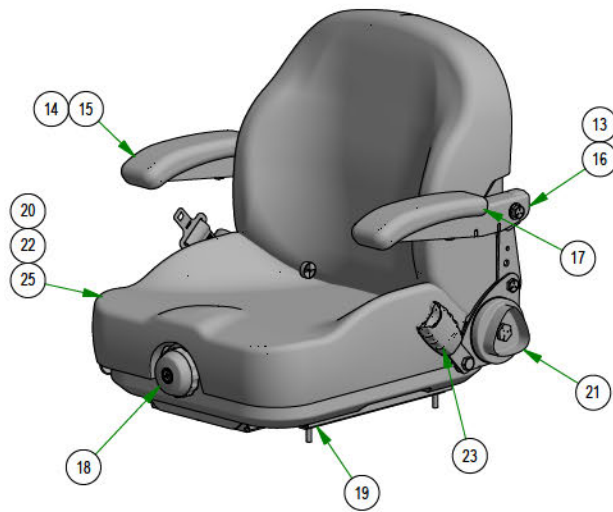

071-6065-22
2022 Suspension Seat
w/ Seatbelt