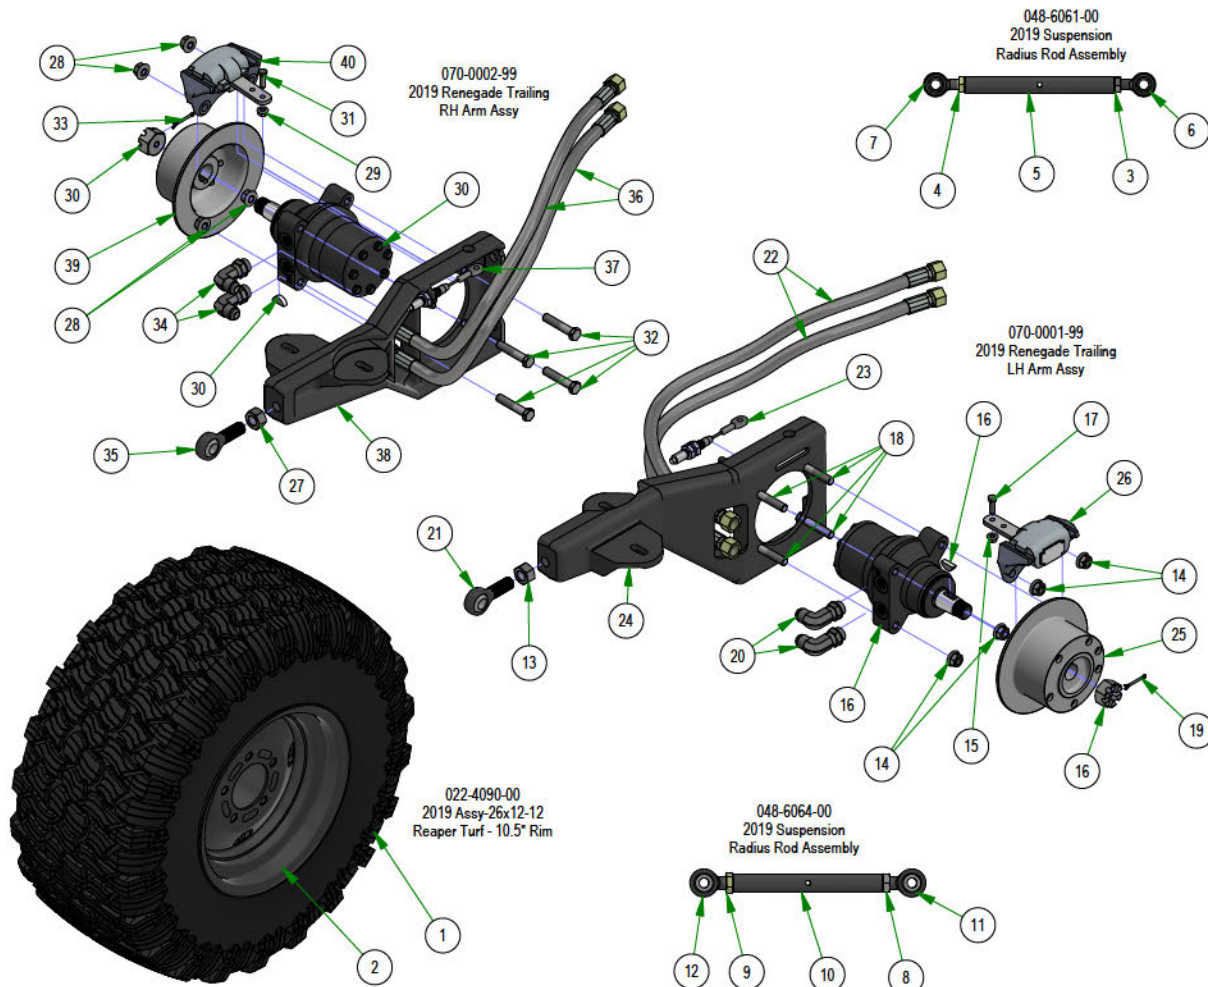

Parts List				Parts List			
ITEM	QTY	PART NUMBER	DESCRIPTION	ITEM	QTY	PART NUMBER	DESCRIPTION
1	2	022-4085-00	2019 26x12-12 Reaper Turf Tire	21	1	048-7001-00	3/4-16 RH Male Rod End
2	2	022-4086-00	2019 10.5" Wheel	22	2	051-6007-00	2019 Renegade Hydro Hose
3	2	013-0019-00	5/8-11 HEX JAM NUT ZINC	23	1	064-8054-00	2019 Short Brake Cable-Suspension Models
4	2	013-0020-00	NUT, 5/8-18LH	24	1	070-0001-00	2019 Left Trailing Arm
5	2	048-0001-00	2019 Suspension Link Body	25	1	092-5201-00	Brake Disk
6	2	048-6062-00	2019 RH 5/8" Heim	26	1	092-7001-00	XPIAOS Left Brake Caliper
7	2	048-6063-00	2019 LH 5/8" Heim	27	1	013-0022-00	3/4"-16 Fine Full Nut
8	2	013-0027-00	3/4-16 HEX JAM NUT ZINC	28	4	013-6040-00	1/2-13 Gr 8 Centerlock Flange Nut
9	2	013-0028-00	3/4-16 LH HEX JAM NUT ZINC	29	1	013-8049-00	5/16-18 NYLON INSERT FLANGE LOCKNUT ZINC
10	2	048-0002-00	Rear Radius Rod, 3/4 Body	30	1	015-4600-00	18cc Parker Wheel Motor- Right
11	2	048-6065-00	3/4-16 x 5/8 RH Heim	31	1	018-2007-00	5/16-18 X 1 HEX CAP SCREW (GR.5) ZINC
12	2	048-6066-00	3/4-16 x 5/8 LH Heim	32	4	018-6041-00	1/2-13 x 2.75 Gr. 8 Hex Head Bolt
13	1	013-0022-00	3/4"-16 Fine Full Nut	33	1	020-7022-00	1/8 X 1-1/2 COTTER PIN ZINC
14	4	013-6040-00	1/2-13 Gr 8 Centerlock Flange Nut	34	2	024-2065-00	2019 Rouge/Renegade Wheel Motor 90° Fitting #6801-10L
15	1	013-8049-00	5/16-18 NYLON INSERT FLANGE LOCKNUT ZINC	35	1	048-7001-00	3/4-16 RH Male Rod End
16	1	015-4601-00	18cc Parker Wheel Motor- Left	36	2	051-6007-00	2019 Renegade Hydro Hose
17	1	018-2007-00	5/16-18 X 1 HEX CAP SCREW (GR.5) ZINC	37	1	064-9002-00	2019 Long Brake Cable-Renegade, Rogue
18	4	018-6041-00	1/2-13 x 2.75 Gr. 8 Hex Head Bolt	38	1	070-0002-00	2019 Right Trailing Arm
19	1	020-7022-00	1/8 X 1-1/2 COTTER PIN ZINC	39	1	092-5201-00	Brake Disk
20	2	024-2065-00	2019 Rouge/Renegade Wheel Motor 90° Fitting #6801-10L	40	1	092-7000-00	XPIAOS Right Brake Caliper