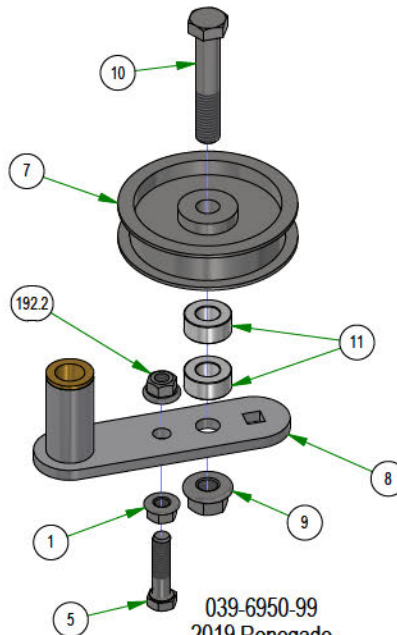

039-6950-99
2019 Renegade
Belt Tensioner RH