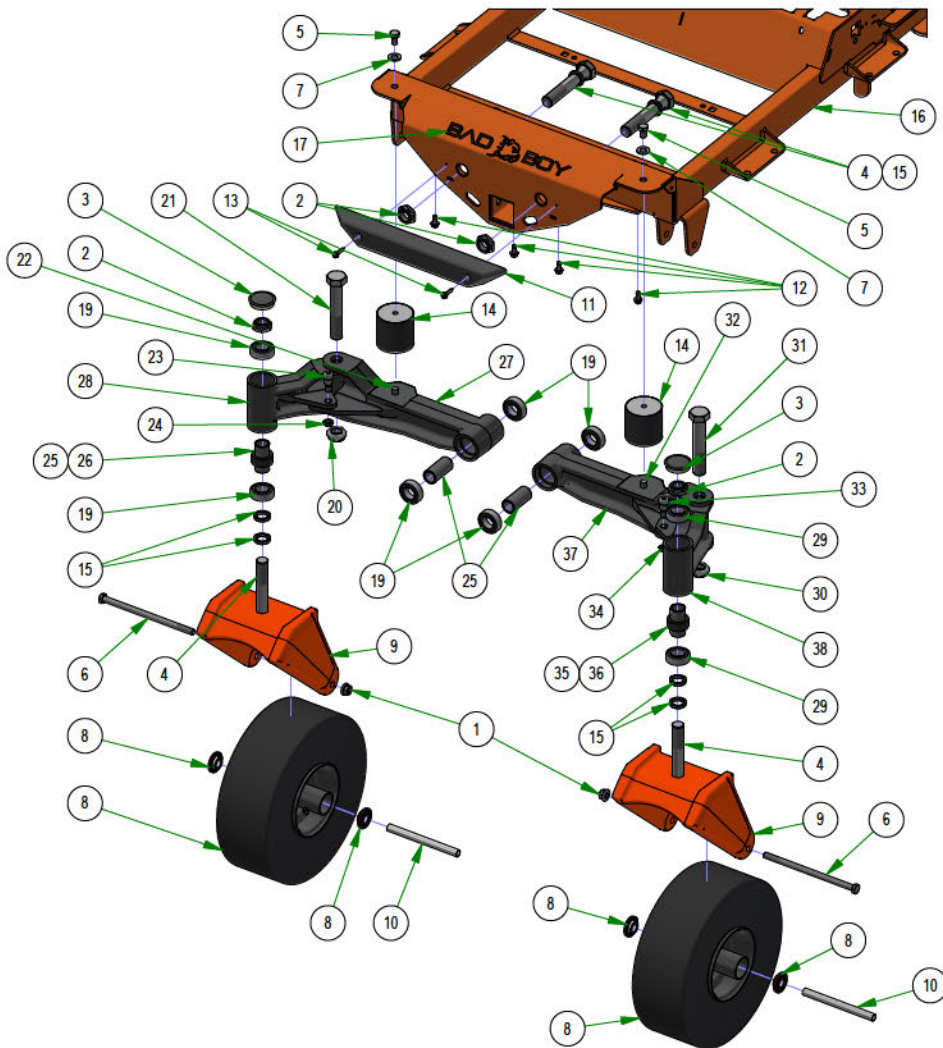

210-7000-98
2019 Outlaw Gen2 Chute Assembly

Parts List				Parts List			
ITEM	QTY	PART NUMBER	DESCRIPTION	ITEM	QTY	PART NUMBER	DESCRIPTION
1	2	013-8050-00	1/2-13 NYLON INSERT FLANGE LOCKNUT ZINC	20	1	013-9004-00	1" Fine Thread 1/2 Nylock Nut
2	4	013-9004-00	1"-14 NYLON INSERT JAM LOCKNUT ZINC	21	1	018-0026-00	1"-14 X 5-1/2 HEX CAP SCREW (GR.8) ZINC YELLOW
3	2	014-2025-00	2017 Bearing Cover	22	1	018-2009-00	1/2-13 x 1" Stud
4	4	018-0026-00	1"-14 X 5-1/2 HEX CAP SCREW (GR.8) ZINC YELLOW	23	1	018-3001-00	5/8 X 5/8 SOCKET SHOULDER BOLT ZINC YELLOW
5	2	018-1055-00	1/2-13 X 3/4 HEX CAP SCREW (GR.5) ZINC	24	1	018-4010-00	1/2-13 NYLON INSERT JAM LOCKNUT ZINC
6	2	018-7010-00	1/2-13 X 9 HEX CAP SCREW (GR.5) ZINC	25	2	025-0003-00	2016 Front Bearing Spacer
7	2	019-5702-00	1/2 SAE FLAT WASHER (1-1/16" OD) GR.8 ZINC YELLOW	26	1	029-7050-00	Rubber Stabilizer (Front Forks) [R series]
8	2	022-0003-00	2019 15x6.00-6 Non Pneumatic Black Front Assembly	27	1	250-0032-01	61" & 72" Rogue Front Suspension Arm Inner RH
9	2	023-0004-20	2020 R Series Cast Front Fork	28	1	250-0032-02	61" & 72" Rogue Front Suspension Arm Outer RH
10	2	025-5202-00	Front Wheel Spanner	29	4	010-1050-00	1641 BEARING W/2 CONTACT RUBBER SEALS
11	1	029-8000-00	2017 XP BUMPER	30	1	013-9004-00	1" Fine Thread 1/2 Nylock Nut
12	4	030-7042-00	5/16-18 X 3/4 HEX WASHER SLOT (F) TCS ZINC	31	1	018-0026-00	1"-14 X 5-1/2 HEX CAP SCREW (GR.8) ZINC YELLOW
13	2	030-7047-00	1/4-14 X 1-1/4 HEX WASHER UNSLOT TEK3 ZINC	32	1	018-2009-00	1/2-13 x 1" Stud
14	2	032-8999-00	Vibration Mount-Blue Dot	33	1	018-3001-00	5/8 X 5/8 SOCKET SHOULDER BOLT ZINC YELLOW
15	6	058-1000-00	1.02 ID X 1.38 OD X .250 THK SPACER ZINC	34	1	018-4010-00	1/2-13 NYLON INSERT JAM LOCKNUT ZINC
16	1	070-5373-19	2019 Renegade Gas Frame - Powdercoated	35	2	025-0003-00	2016 Front Bearing Spacer
17	1	091-4063-00	Flying Bulldog Front Bumper Decal	36	1	029-7050-00	Rubber Stabilizer (Front Forks) [R series]
18	1	091-8002-00	Independently Articulating Front Suspension Arms Patent Decal	37	1	250-0033-01	61" & 72" Rogue Front Suspension Arm Inner LH
19	4	010-1050-00	1641 BEARING W/2 CONTACT RUBBER SEALS	38	1	250-0033-02	61" & 72" Rogue Front Suspension Arm Outer RH