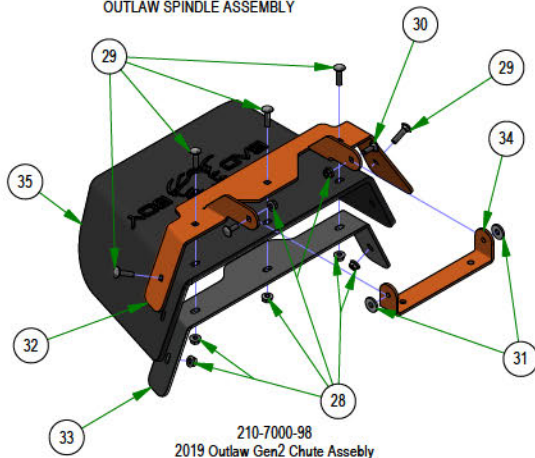

037-4000-00
OUTLAW SPINDLE ASSEMBLY

210-7000-98
2019 Outlaw Gen2 Chute Assembly