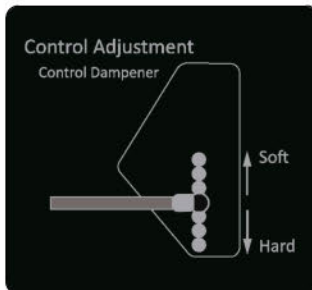

091-4032-00  
2019 Renegade Pump Belt Route Decal

091-0506-00  
61" Deck Decal

091-0507-00  
72" Deck Decal

091-4038-00  
Control Adj. Control Rod Decal

091-4039-00  
Control Adj. Control Dampener Decal

091-1114-00  
2018 LH/RH Steering Control Decal Roll