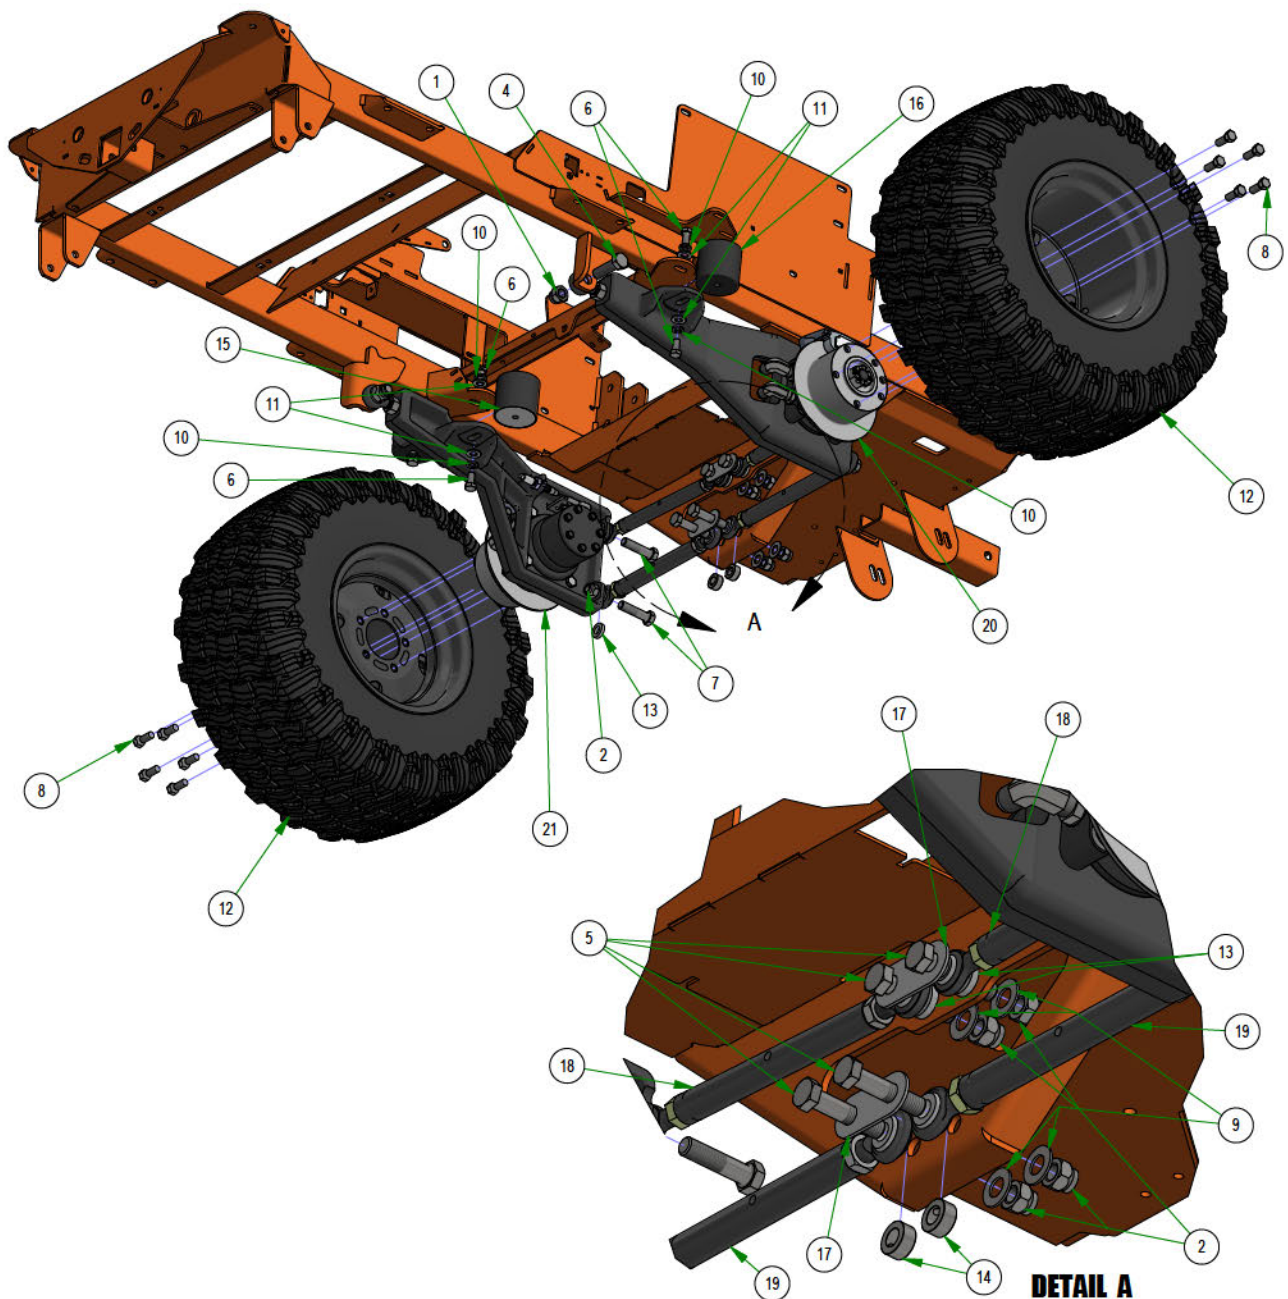

039-6950-98
2019 Renegade
Belt Tensioner LH

050-3001-00 & 050-3003-00
PUMP ASSEMBLIES

BAD BOY MOWERS

PARTS SECTION: REAR SUSPENSION

Parts List				Parts List			
ITEM	QTY	PART NUMBER	DESCRIPTION	ITEM	QTY	PART NUMBER	DESCRIPTION
1	2	013-0023-00	3/4-10 NYLON INSERT LOCKNUT ZINC	12	2	022-4090-00	2019 Assy-26x12-12 Reaper Turf -10.5" Rim
2	8	013-7021-00	5/8-11 NYLON INSERT LOCKNUT ZINC	13	4	025-0071-00	Spacer 1.125OD x .625 ID x .250 Length
3	2	014-2052-00	2019 2" x .25 Rubber Grommet	14	2	025-7020-00	5/8 SOLID SHAFT COLLAR (W/1 SET SCREW) ZINC
4	2	018-0045-00	3/4-10 X 2-1/2 HEX CAP SCREW (GR.5) ZINC	15	2	032-8999-00	Vibration Mount-Blue Dot
5	4	018-0049-00	5/8-11 X 2-3/4 HEX CAP SCREW (GR.5) ZINC	16	2	032-9000-00	Vibration Mount-Green Dot
6	8	018-2030-00	1/2-13 X 1 HEX CAP SCREW (GR.5) ZINC	17	2	039-2145-00	2019 Suspension Gusset Outlaw
7	4	018-6059-00	5/8-11 X 2-1/2 HEX CAP SCREW (GR.5) ZINC	18	2	048-6061-00	2019 Suspension Radius Rod Assembly
8	10	018-7033-00	1/2-20 x 60" Lug Bolts Zinc Grade 8	19	2	048-6064-00	2019 Suspension Radius Rod Assembly
9	4	019-0009-00	5/8" Flat Washer SAE Spec Grade 8	20	1	070-0001-99	2019 Renegade Trailing LH Arm Assy
10	8	019-5007-00	1/2 SPLIT LOCKWASHER (GR.8) ZINC/YELLOW	21	1	070-0002-99	2019 Renegade Trailing RH Arm Assy
11	8	019-5702-00	1/2 SAE FLAT WASHER (1-1/16" OD) GR.8 ZINC YELLOW	22	1	070-5373-19	2019 Renegade Gas Frame - Powdercoated