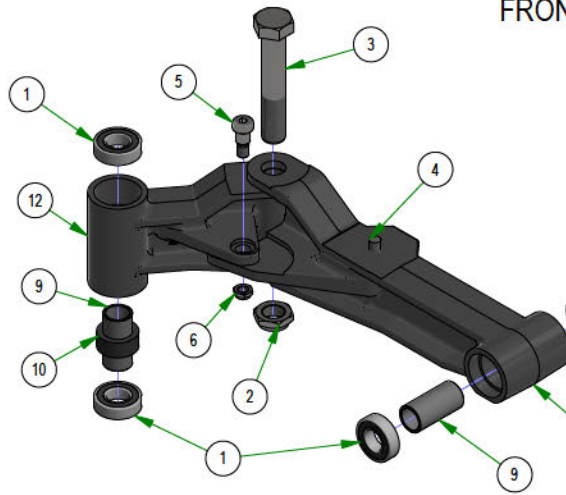

022-0003-000
FRONT WHEEL & TIRE