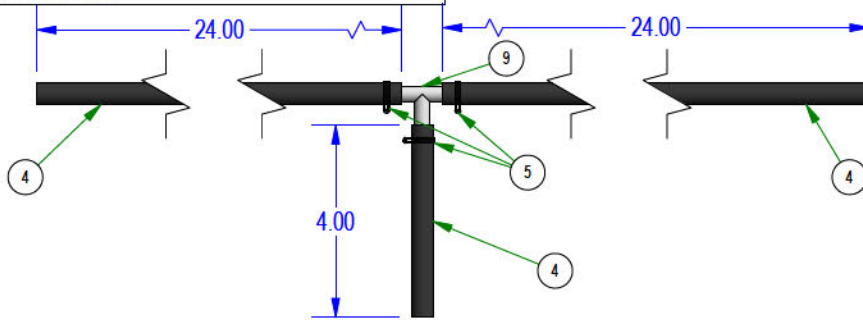

**067-9995-50
LEFT FUEL TANK**

BAD BOY MOWERS

PARTS SECTION: FUEL LINE ASSEMBLY

Parts List				Parts List			
ITEM	QTY	PART NUMBER	DESCRIPTION	ITEM	QTY	PART NUMBER	DESCRIPTION
1	5.500 ft	051-8067-00	1/4" Fuel Line Hose	6	4	072-8069-00	1/4 Fuel Hose Clamp
2	2.500 ft	051-8068-00	3/16 Fuel Line	7	2	072-8070-00	3/16 Vinyl Clamp
3	3.500 ft	051-8069-00	5/16 Clear Hose	8	1	073-2000-00	Brass fuel line T
4	8.417 ft	051-8075-00	5/16" fuel line hose	9	1	073-8070-00	5/16 x 5/16 x 1/4 Fuel Line T
5	5	072-8068-00	5/16 Fuel Line Clamp