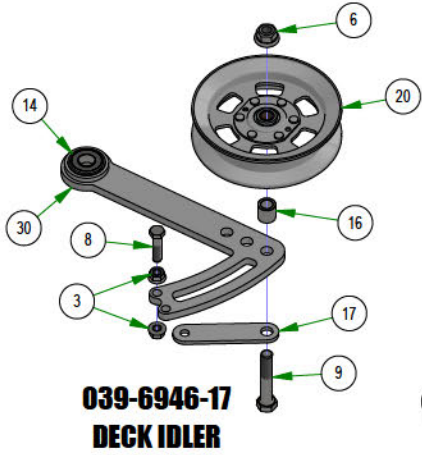

PARTS SECTION: DECK SUBASSEMBLIES

Parts List				Parts List			
ITEM	QTY	PART NUMBER	DESCRIPTION	ITEM	QTY	PART NUMBER	DESCRIPTION
1	1	013-0030-00	Hex Nut M20-2.5	19	2	032-2001-00	Sleeve
2	1	013-0031-00	Hex Nut M20-2.5 Left Hand Threads Gold Plated	20	1	033-8050-00	5" Idler Pulley
3	2	013-5201-00	3/8-16 HEX SERRATED FLANGE NUT HARD/ZINC	21	1	037-4000-01	4000 Series Spindle Housing
4	2	013-5300-00	1/2-13 HEX SERRATED FLANGE NUT HARD/ZINC	22	1	037-4002-00	4000 Series Spindle Spacer
5	7	013-8049-00	5/16-18 NYLON INSERT FLANGE LOCKNUT ZINC	23	4	037-6023-00	Bearing - 6206
6	3	013-8050-00	1/2-13 NYLON INSERT FLANGE LOCKNUT ZINC	24	1	037-6026-00	Spindle Shaft
7	5	018-4703-00	5/16-18 X 1-1/4 CARRIAGE BOLT ZINC	25	2	037-8002-00	Spindle Dust Cap
8	1	018-6012-00	3/8-16 X 1-1/2 HEX CAP SCREW (GR.5) ZINC	26	1	037-9050-00	Locking Collar w/ 1/4"-20 Set Screw
9	1	018-6036-00	1/2-13 X 2-3/4 HEX CAP SCREW (GR.5) ZINC	27	1	039-2125-00	Deck Hanger
10	2	018-6037-00	1/2-13 X 2-1/4 HEX CAP SCREW (GR.5) ZINC	28	1	039-4893-00	2019 Upper Chute Bracket
11	2	018-8066-00	5/16-18 X 7/8 CARRIAGE BOLT ZINC	29	1	039-4894-00	2019 Lower Chute Bracket
12	2	019-6042-00	.360 ID X .983 OD X .120 THICK FLAT WASHER NYLON	30	1	039-6946-10	2019 Deck Belt Tensioner
13	4	019-8054-00	.505 ID X 1.000 OD X .125 THICK FLAT WASHER NYLON	31	1	048-8020-00	2024 Turnbuckle Body
14	2	022-7009-00	Ball Bearing w/Retainer, 99502H-NR, .625 Bore x 1.375 OD x .4375 Width	32	1	048-8021-00	Turnbuckle End Right-Handed Thread
15	2	024-0001-00	1/4-28 Grease Fitting	33	1	048-8022-00	Turnbuckle End Left-Handed Thread
16	1	025-5203-00	.51 ID X .75 OD X .75 LGTH SOLID SPACER ZINC	34	1	206-6018-00	2019 Chute Hanger
17	1	026-0167-00	Belt Tensioner Retainer Plate	35	1	210-6025-00	2019 Belted Chute with Logo
18	4	032-2000-00	Polyurethane Bushing				