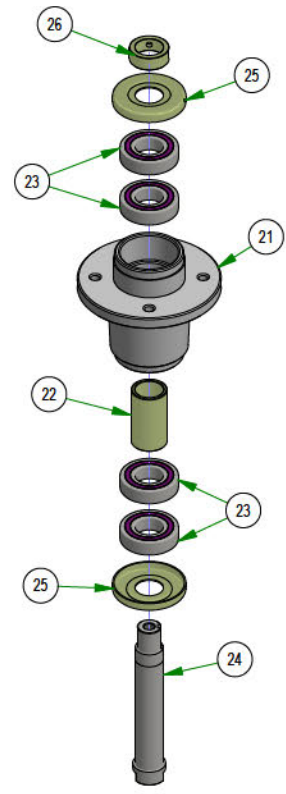

PARTS SECTION: DECK SUBASSEMBLIES

Parts List				Parts List			
ITEM	QTY	PART NUMBER	DESCRIPTION	ITEM	QTY	PART NUMBER	DESCRIPTION
1	1	013-0030-00	Hex Nut M20-2.5	19	2	032-2001-00	Sleeve
2	1	013-0031-00	Hex Nut M20-2.5 Left Hand Threads Gold Plated	20	1	033-8050-00	5" Idler Pulley
3	2	013-5201-00	3/8-16 HEX SERRATED FLANGE NUT HARD/ZINC	21	1	037-4000-01	4000 Series Spindle Housing
4	2	013-5300-00	1/2-13 HEX SERRATED FLANGE NUT HARD/ZINC	22	1	037-4002-00	4000 Series Spindle Spacer
5	7	013-8049-00	5/16-18 NYLON INSERT FLANGE LOCKNUT ZINC	23	4	037-6023-00	Bearing - 6206
6	3	013-8050-00	1/2-13 NYLON INSERT FLANGE LOCKNUT ZINC	24	1	037-6026-00	Spindle Shaft
7	5	018-4703-00	5/16-18 X 1-1/4 CARRIAGE BOLT ZINC	25	2	037-8002-00	Spindle Dust Cap
8	1	018-6012-00	3/8-16 X 1-1/2 HEX CAP SCREW (GR.5) ZINC	26	1	037-9050-00	Locking Collar w/ 1/4"-20 Set Screw
9	1	018-6036-00	1/2-13 X 2-3/4 HEX CAP SCREW (GR.5) ZINC	27	1	039-2125-00	Deck Hanger
10	2	018-6037-00	1/2-13 X 2-1/4 HEX CAP SCREW (GR.5) ZINC	28	1	039-4893-00	2019 Upper Chute Bracket
11	2	018-8066-00	5/16-18 X 7/8 CARRIAGE BOLT ZINC	29	1	039-4894-00	2019 Lower Chute Bracket
12	2	019-6042-00	.360 ID X .983 OD X .120 THICK FLAT WASHER NYLON	30	1	039-6946-10	2019 Deck Belt Tensioner
13	4	019-8054-00	.505 ID X 1.000 OD X .125 THICK FLAT WASHER NYLON	31	1	048-8020-00	2024 Turnbuckle Body
14	2	022-7009-00	Ball Bearing w/Retainer, 99502H-NR, .625 Bore x 1.375 OD x .4375 Width	32	1	048-8021-00	Turnbuckle End Right-Handed Thread
15	2	024-0001-00	1/4-28 Grease Fitting	33	1	048-8022-00	Turnbuckle End Left-Handed Thread
16	1	025-5203-00	.51 ID X .75 OD X .75 LGTH SOLID SPACER ZINC	34	1	206-6018-00	2019 Chute Hanger
17	1	026-0167-00	Belt Tensioner Retainer Plate	35	1	210-6025-00	2019 Belted Chute with Logo
18	4	032-2000-00	Polyurethane Bushing				