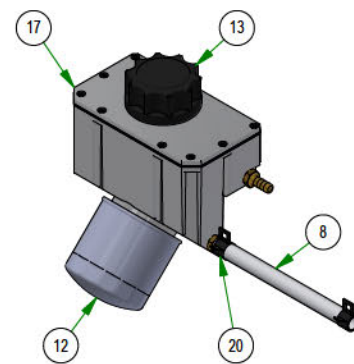

**067-8054-18
RIGHT HYDRO TANK**