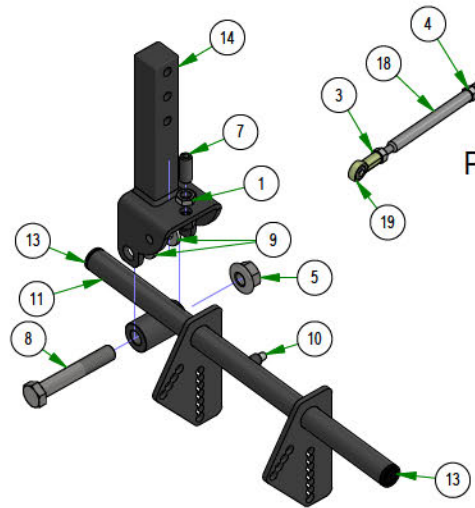

035-0005-00
PUSH ROD ASSEMBLY