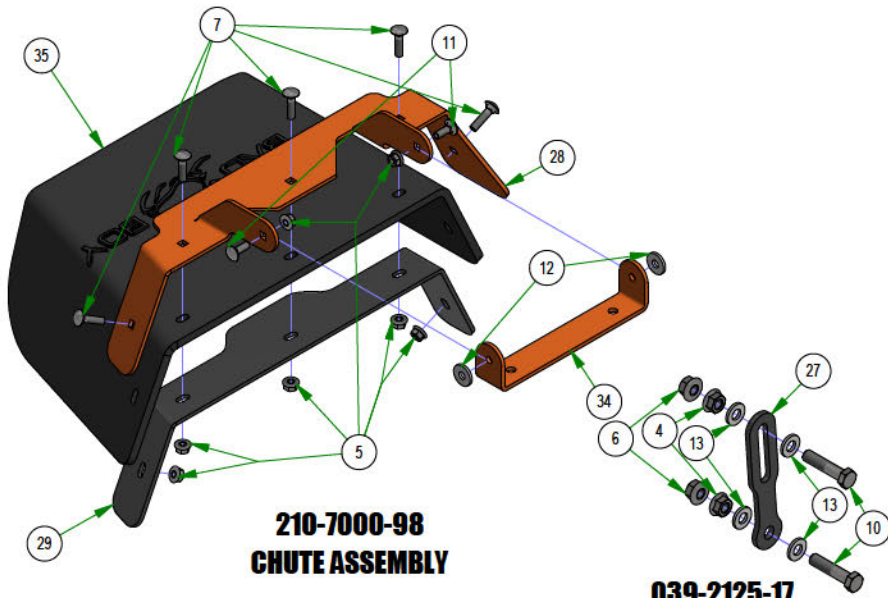

PARTS SECTION: DECK SUBASSEMBLIES

Parts List				Parts List			
ITEM	QTY	PART NUMBER	DESCRIPTION	ITEM	QTY	PART NUMBER	DESCRIPTION
1	1	013-0030-00	Hex Nut M20-2.5	19	2	032-2001-00	Sleeve
2	1	013-0031-00	Hex Nut M20-2.5 Left Hand Threads Gold Plated	20	1	033-8050-00	5" Idler Pulley
3	2	013-5201-00	3/8-16 HEX SERRATED FLANGE NUT HARD/ZINC	21	1	037-4000-01	4000 Series Spindle Housing
4	2	013-5300-00	1/2-13 HEX SERRATED FLANGE NUT HARD/ZINC	22	1	037-4002-00	4000 Series Spindle Spacer
5	7	013-8049-00	5/16-18 NYLON INSERT FLANGE LOCKNUT ZINC	23	4	037-6023-00	Bearing - 6206
6	3	013-8050-00	1/2-13 NYLON INSERT FLANGE LOCKNUT ZINC	24	1	037-6026-00	Spindle Shaft
7	5	018-4703-00	5/16-18 X 1-1/4 CARRIAGE BOLT ZINC	25	2	037-8002-00	Spindle Dust Cap
8	1	018-6012-00	3/8-16 X 1-1/2 HEX CAP SCREW (GR.5) ZINC	26	1	037-9050-00	Locking Collar w/ 1/4"-20 Set Screw
9	1	018-6036-00	1/2-13 X 2-3/4 HEX CAP SCREW (GR.5) ZINC	27	1	039-2125-00	Deck Hanger
10	2	018-6037-00	1/2-13 X 2-1/4 HEX CAP SCREW (GR.5) ZINC	28	1	039-4893-00	2019 Upper Chute Bracket
11	2	018-8066-00	5/16-18 X 7/8 CARRIAGE BOLT ZINC	29	1	039-4894-00	2019 Lower Chute Bracket
12	2	019-6042-00	.360 ID X .983 OD X .120 THICK FLAT WASHER NYLON	30	1	039-6946-10	2019 Deck Belt Tensioner
13	4	019-8054-00	.505 ID X 1.000 OD X .125 THICK FLAT WASHER NYLON	31	1	048-8020-00	2024 Turnbuckle Body
14	2	022-7009-00	Ball Bearing w/Retainer, 99502H-NR, .625 Bore x 1.375 OD x .4375 Width	32	1	048-8021-00	Turnbuckle End Right-Handed Thread
15	2	024-0001-00	1/4-28 Grease Fitting	33	1	048-8022-00	Turnbuckle End Left-Handed Thread
16	1	025-5203-00	.51 ID X .75 OD X .75 LGTH SOLID SPACER ZINC	34	1	206-6018-00	2019 Chute Hanger
17	1	026-0167-00	Belt Tensioner Retainer Plate	35	1	210-6025-00	2019 Belted Chute with Logo
18	4	032-2000-00	Polyurethane Bushing				