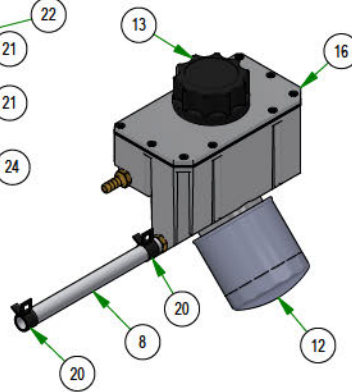

**067-8053-18
LEFT HYDRO TANK**