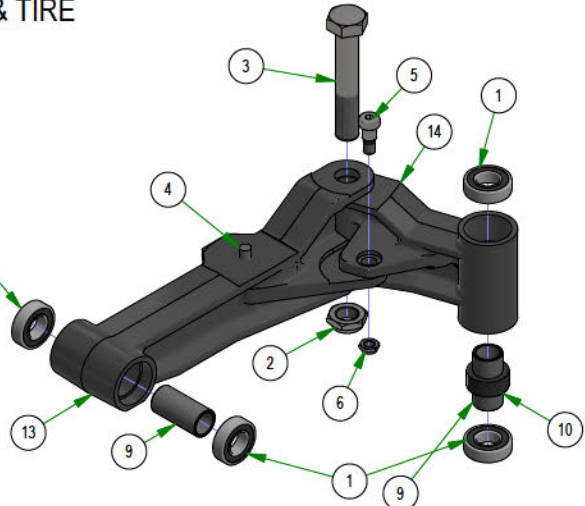

022-0003-000
FRONT WHEEL & TIRE