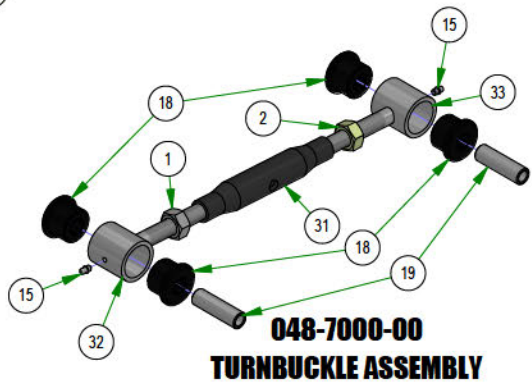

PARTS SECTION: DECK SUBASSEMBLIES

Parts List				Parts List			
ITEM	QTY	PART NUMBER	DESCRIPTION	ITEM	QTY	PART NUMBER	DESCRIPTION
1	1	013-0030-00	Hex Nut M20-2.5	19	2	032-2001-00	Sleeve
2	1	013-0031-00	Hex Nut M20-2.5 Left Hand Threads Gold Plated	20	1	033-8050-00	5" Idler Pulley
3	2	013-5201-00	3/8-16 HEX SERRATED FLANGE NUT HARD/ZINC	21	1	037-4000-01	4000 Series Spindle Housing
4	2	013-5300-00	1/2-13 HEX SERRATED FLANGE NUT HARD/ZINC	22	1	037-4002-00	4000 Series Spindle Spacer
5	7	013-8049-00	5/16-18 NYLON INSERT FLANGE LOCKNUT ZINC	23	4	037-6023-00	Bearing - 6206
6	3	013-8050-00	1/2-13 NYLON INSERT FLANGE LOCKNUT ZINC	24	1	037-6026-00	Spindle Shaft
7	5	018-4703-00	5/16-18 X 1-1/4 CARRIAGE BOLT ZINC	25	2	037-8002-00	Spindle Dust Cap
8	1	018-6012-00	3/8-16 X 1-1/2 HEX CAP SCREW (GR.5) ZINC	26	1	037-9050-00	Locking Collar w/ 1/4"-20 Set Screw
9	1	018-6036-00	1/2-13 X 2-3/4 HEX CAP SCREW (GR.5) ZINC	27	1	039-2125-00	Deck Hanger
10	2	018-6037-00	1/2-13 X 2-1/4 HEX CAP SCREW (GR.5) ZINC	28	1	039-4893-00	2019 Upper Chute Bracket
11	2	018-8066-00	5/16-18 X 7/8 CARRIAGE BOLT ZINC	29	1	039-4894-00	2019 Lower Chute Bracket
12	2	019-6042-00	.360 ID X .983 OD X .120 THICK FLAT WASHER NYLON	30	1	039-6946-10	2019 Deck Belt Tensioner
13	4	019-8054-00	.505 ID X 1.000 OD X .125 THICK FLAT WASHER NYLON	31	1	048-8020-00	2024 Turnbuckle Body
14	2	022-7009-00	Ball Bearing w/Retainer, 99502H-NR, .625 Bore x 1.375 OD x .4375 Width	32	1	048-8021-00	Turnbuckle End Right-Handed Thread
15	2	024-0001-00	1/4-28 Grease Fitting	33	1	048-8022-00	Turnbuckle End Left-Handed Thread
16	1	025-5203-00	.51 ID X .75 OD X .75 LGTH SOLID SPACER ZINC	34	1	206-6018-00	2019 Chute Hanger
17	1	026-0167-00	Belt Tensioner Retainer Plate	35	1	210-6025-00	2019 Belted Chute with Logo
18	4	032-2000-00	Polyurethane Bushing				