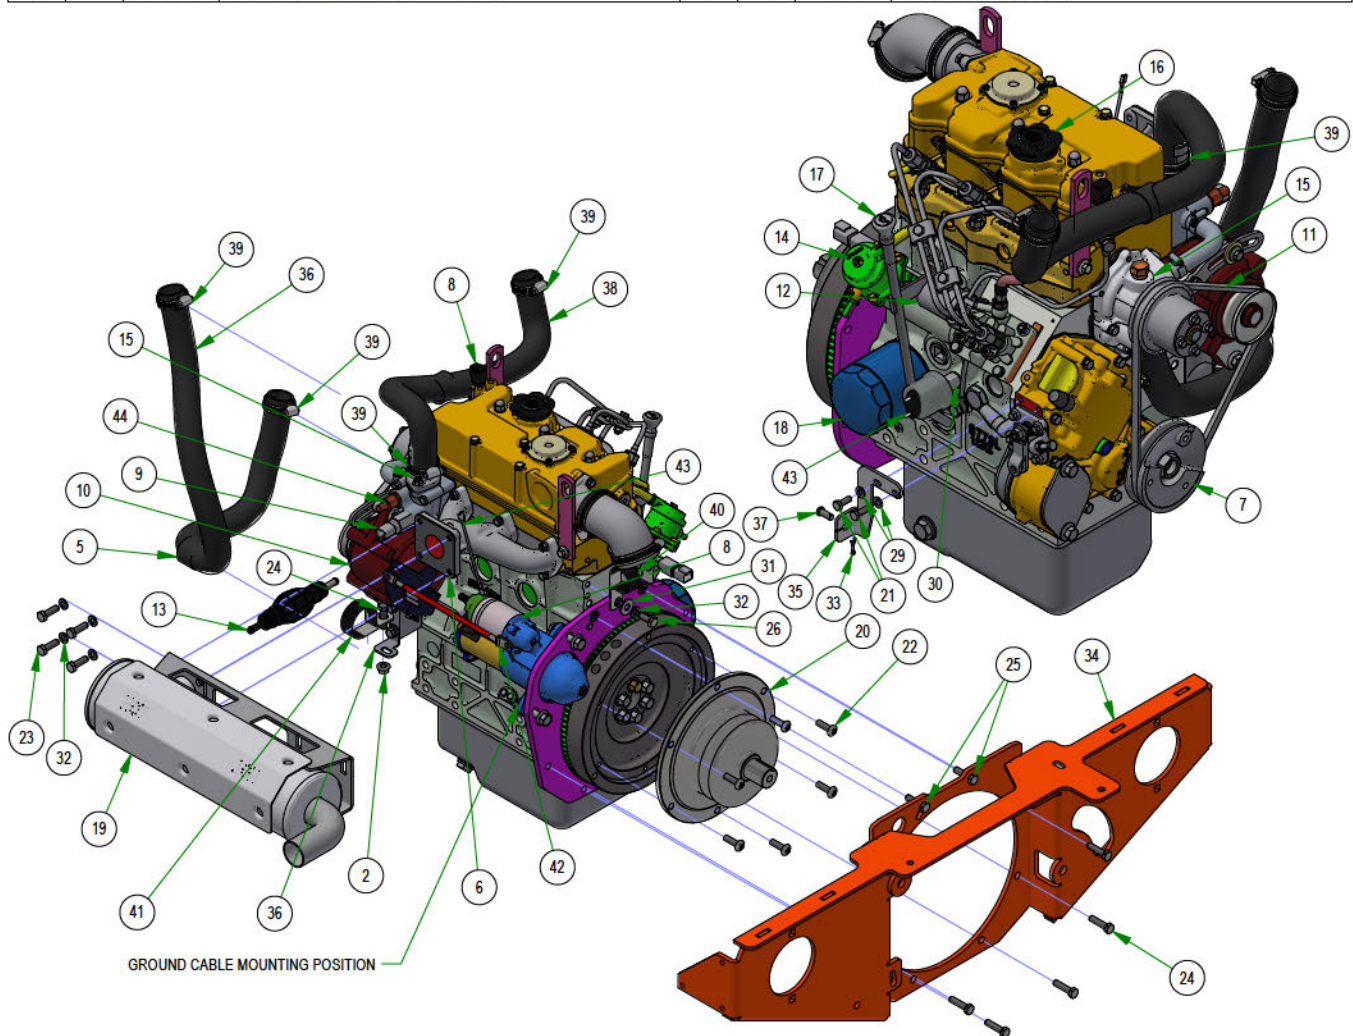

Parts List				Parts List			
ITEM	QTY	PART NUMBER	DESCRIPTION	ITEM	QTY	PART NUMBER	DESCRIPTION
1	13	013-5202-00	3/8-16 NYLON INSERT FLANGE LOCKNUT (GR.F) ZINC	23	4	018-2001-00	M8-1.25 X 25MM DIN 933 HEX TAP BOLT (CL 10.9) ZINC
2	10	013-8049-00	5/16-18 NYLON INSERT FLANGE LOCKNUT ZINC	24	8	018-2006-00	5/16-18 X 1-1/4 HEX C/S (GR.5) ZC
3	7	013-8050-00	1/2-13 NYLON INSERT FLANGE LOCKNUT ZINC	25	2	018-5320-00	M8-1.25 X 30MM DIN 933 HEX TAP BOLT (CL 10.9) ZINC
4	3	013-9002-00	5/16-18 HEX SERRATED FLANGE NUT HARD/ZINC	26	1	018-5321-00	M8-1.25 X 20MM DIN 933 HEX TAP BOLT (CL 8.8) ZINC
5	2	014-1053-00	2019 Plastic Mesh Hose Loom	27	4	018-6022-00	M12-1.25 X 25MM DIN 961 HEX TAP BOLT (CL 8.8) ZINC
6	1	015-0010-50	Diesel Muffler Gasket	28	10	018-6049-00	3/8-16 X 1 GR 5 Hex Bolts Zinc
7	1	015-0097-00	24.7HP Perkins Engine, 403J-11	29	4	019-4008-00	1/4 SPLIT LOCKWASHER ZINC
8	1	015-0096-06	OIL PRESSURE SWITCH	30	8	019-5007-00	1/2 SPLIT LOCKWASHER (GR.8) ZINC/YELLOW
9	1	015-0096-07	COOLANT TEMPERATURE SWITCH	31	5	019-8044-00	5/16 USS FLAT WASHER (7/8 OD) ZINC
10	1	015-0096-09	ALTERNATOR	32	5	019-8051-00	5/16 SPLIT LOCKWASHER ZINC
11	1	015-0097-02	ALTERNATOR BELT	33	1	020-2000-00	3/32 X 1/2 COTTER PIN ZINC
12	1	015-0097-03	FUEL SHUTOFF SOLENOID	34	1	026-8050-00	2020 Diesel Pump Plate Weldment - Painted
13	1	015-0097-04	FUEL PRIMING BULB PUMP	35	1	039-1010-00	Throttle Bracket
14	1	015-0097-08	FUEL LIFT PUMP	36	1	039-1015-00	Diesel Radiator Hose Clamp Bracket
15	1	015-0097-09	WATER PUMP WITH GASKET	37	1	044-2006-00	1/4 X 5/8 CLEVIS PIN PLAIN
16	1	015-0097-11	OIL FILLER CAP	38	1	051-3003-00	2019 Diesel Radiator Hose Upper
17	1	015-0097-12	OIL LEVEL DIPSTICK	39	4	072-2003-00	1 1/8" Hose Clamp
18	1	063-2010-01	OIL FILTER	40	1	072-5000-00	Diesel Hydraulic Hose Clamp
19	1	015-1019-00	2019 Renegade 1100cc Diesel Muffler	41	1	072-8090-00	Diesel Clamp 1 3/4" Vinyl
20	1	017-3001-00	2019 Diesel Stub Shaft Double V	42	1	086-0003-00	Red Battery Cable Alternator to Starter Cable
21	1	018-0007-21	7/16-20x3" Hex Bolt GR 8 W/ Patch	43	1	086-0009-00	2022 DIESEL JUMPER WIRE, WHITE, 14AWG
22	6	018-0016-00	5/16-18 X 1 BUTTON TORX CAP SCREW ZINC	44	1	086-7003-00	Coolant Temperature Sender