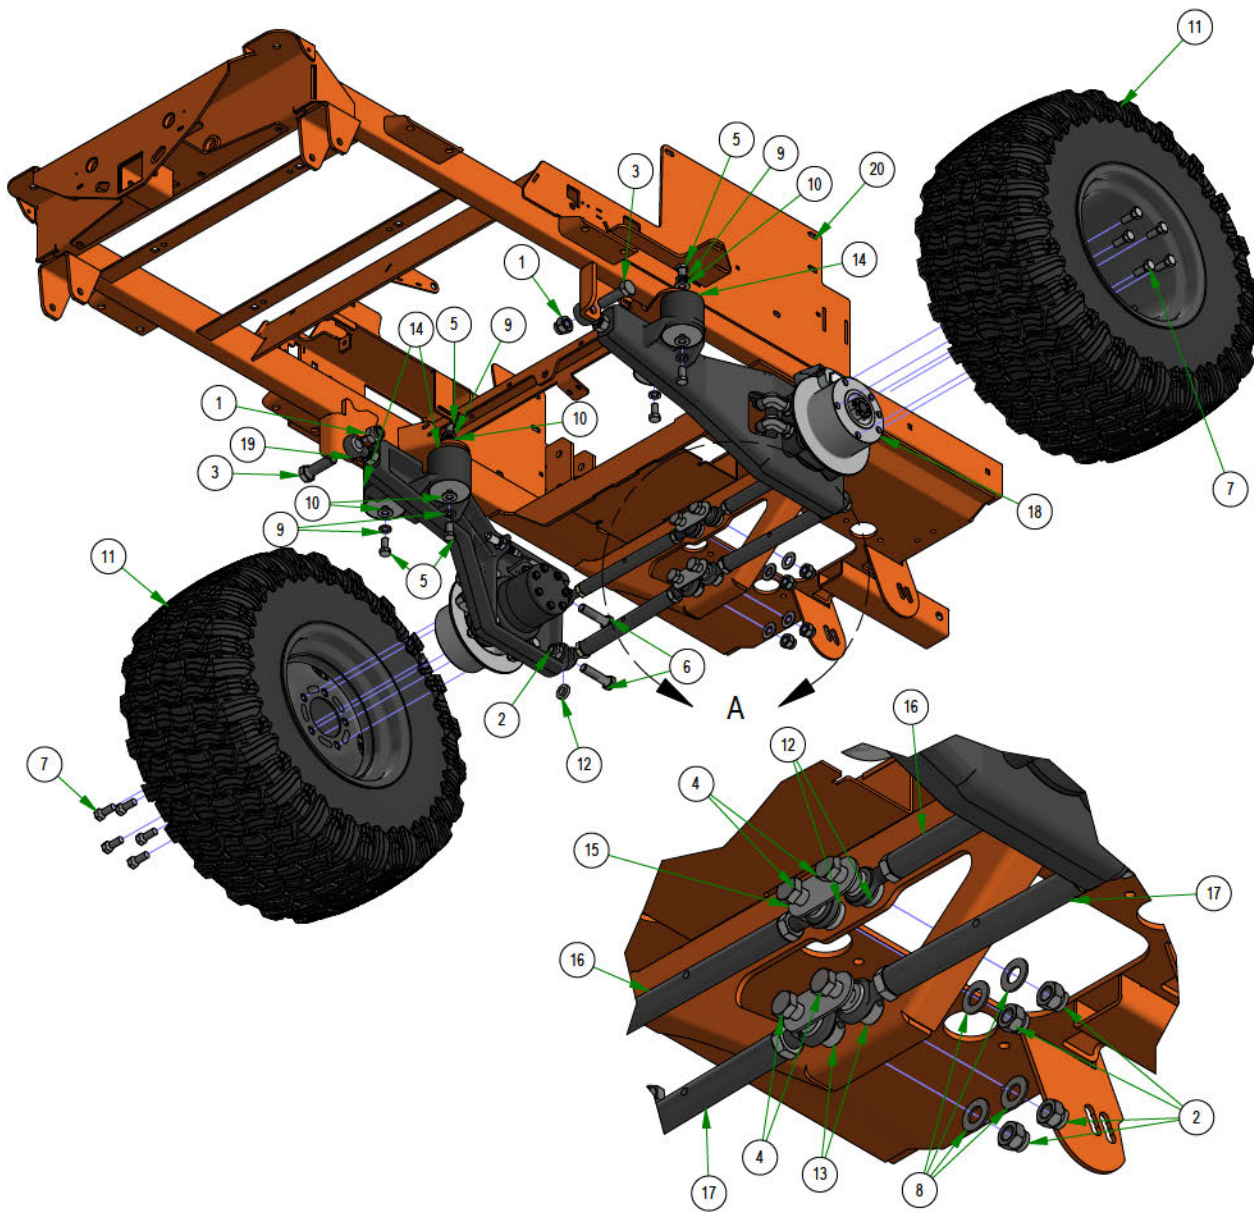

031-9070-00
RIGHT DRIVE ARM

031-9071-00
LEFT DRIVE ARM

035-0005-00
PUSH ROD ASSEMBLY

031-0030-24
RIGHT DRIVE ACTUATOR

031-0031-24
LEFT DRIVE ACTUATOR

BAD BOY MOWERS

PARTS SECTION: REAR SUSPENSION

Parts List				Parts List			
ITEM	QTY	PART NUMBER	DESCRIPTION	ITEM	QTY	PART NUMBER	DESCRIPTION
1	2	013-0023-00	3/4-10 NYLON INSERT LOCKNUT ZINC	11	2	022-4090-00	2019 Assy-26x12-12 Reaper Turf -10.5" Rim
2	8	013-7021-00	5/8-11 NYLON INSERT LOCKNUT ZINC	12	4	025-0071-00	Spacer 1.125OD x .625 ID x .250 Length
3	2	018-0045-00	3/4-10 X 2-1/2 HEX CAP SCREW (GR.5) ZINC	13	2	025-7020-00	5/8 SOLID SHAFT COLLAR (W/1 SET SCREW) ZINC
4	4	018-0049-00	5/8-11 X 2-3/4 HEX CAP SCREW (GR.5) ZINC	14	4	032-8999-00	Vibration Mount-Blue Dot
5	8	018-2030-00	1/2-13 X 1 HEX CAP SCREW (GR.5) ZINC	15	2	039-2145-00	2019 Suspension Gusset Outlaw
6	4	018-6059-00	5/8-11 X 2-1/2 HEX CAP SCREW (GR.5) ZINC	16	2	048-6061-00	2019 Suspension Radius Rod Assembly
7	10	018-7033-00	1/2-20 x 60° Lug Bolts Zinc Grade 8	17	2	048-6064-00	2019 Suspension Radius Rod Assembly
8	4	019-0009-00	5/8" Flat Washer SAE Spec Grade 8	18	1	070-0001-99	2019 Renegade Trailing LH Arm Assy
9	8	019-5007-00	1/2 SPLIT LOCKWASHER (GR.8) ZINC/YELLOW	19	1	070-0002-99	2019 Renegade Trailing RH Arm Assy
10	8	019-5702-00	1/2 SAE FLAT WASHER (1-1/16" OD) GR.8 ZINC YELLOW	20	1	070-5376-22	2022 Horizontal Diesel Frame