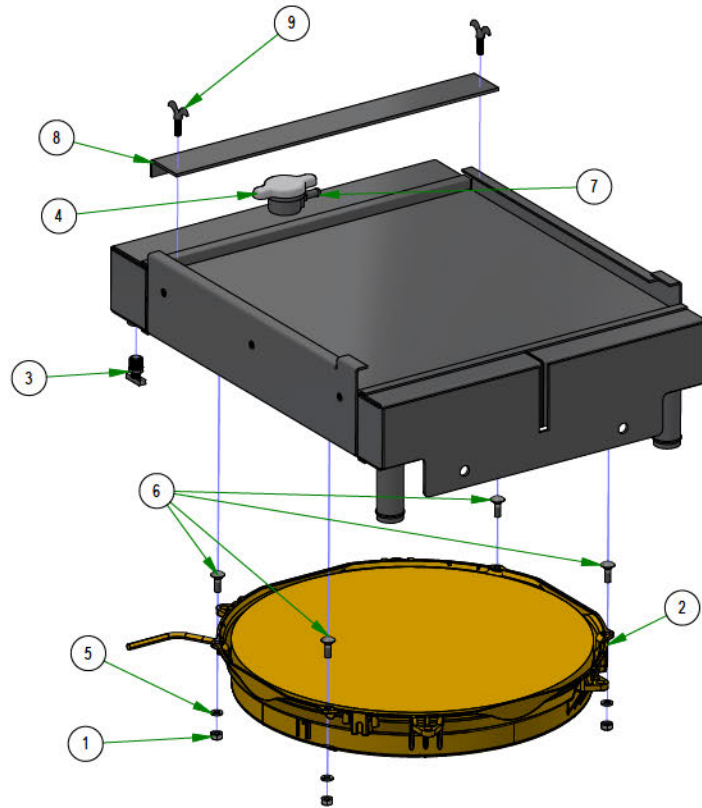

BAD BOY MOWERS

PARTS SECTION: FLOORBOARD & RADIATOR

Parts List				Parts List			
ITEM	QTY	PART NUMBER	DESCRIPTION	ITEM	QTY	PART NUMBER	DESCRIPTION
1	4	013-8039-00	1/4-20 HEX NUT ZINC	7	1	024-0015-00	1/4 Barb to 3/16 NPT Overflow Fitting
2	1	014-3005-00	Electric Fan for 2019 Diesel Radiator	8	1	026-2008-00	Screen Retention Plate for 2019 Diesel Radiator
3	1	015-0098-00	1/4 NPT Drain Plug	9	2	030-0090-00	1/4-20 x 3/4 Thumb Screw
4	1	015-0104-00	radiator cap	10	1	079-3156-00	2024 R-Series Floorboard
5	4	019-4008-00	1/4 SPLIT LOCKWASHER ZINC	11	1	081-2024-00	2024 R-Series Floor Mat
6	4	019-8040-00	1/4-20 X 3/4 CARRIAGE BOLT (GR.5) ZINC