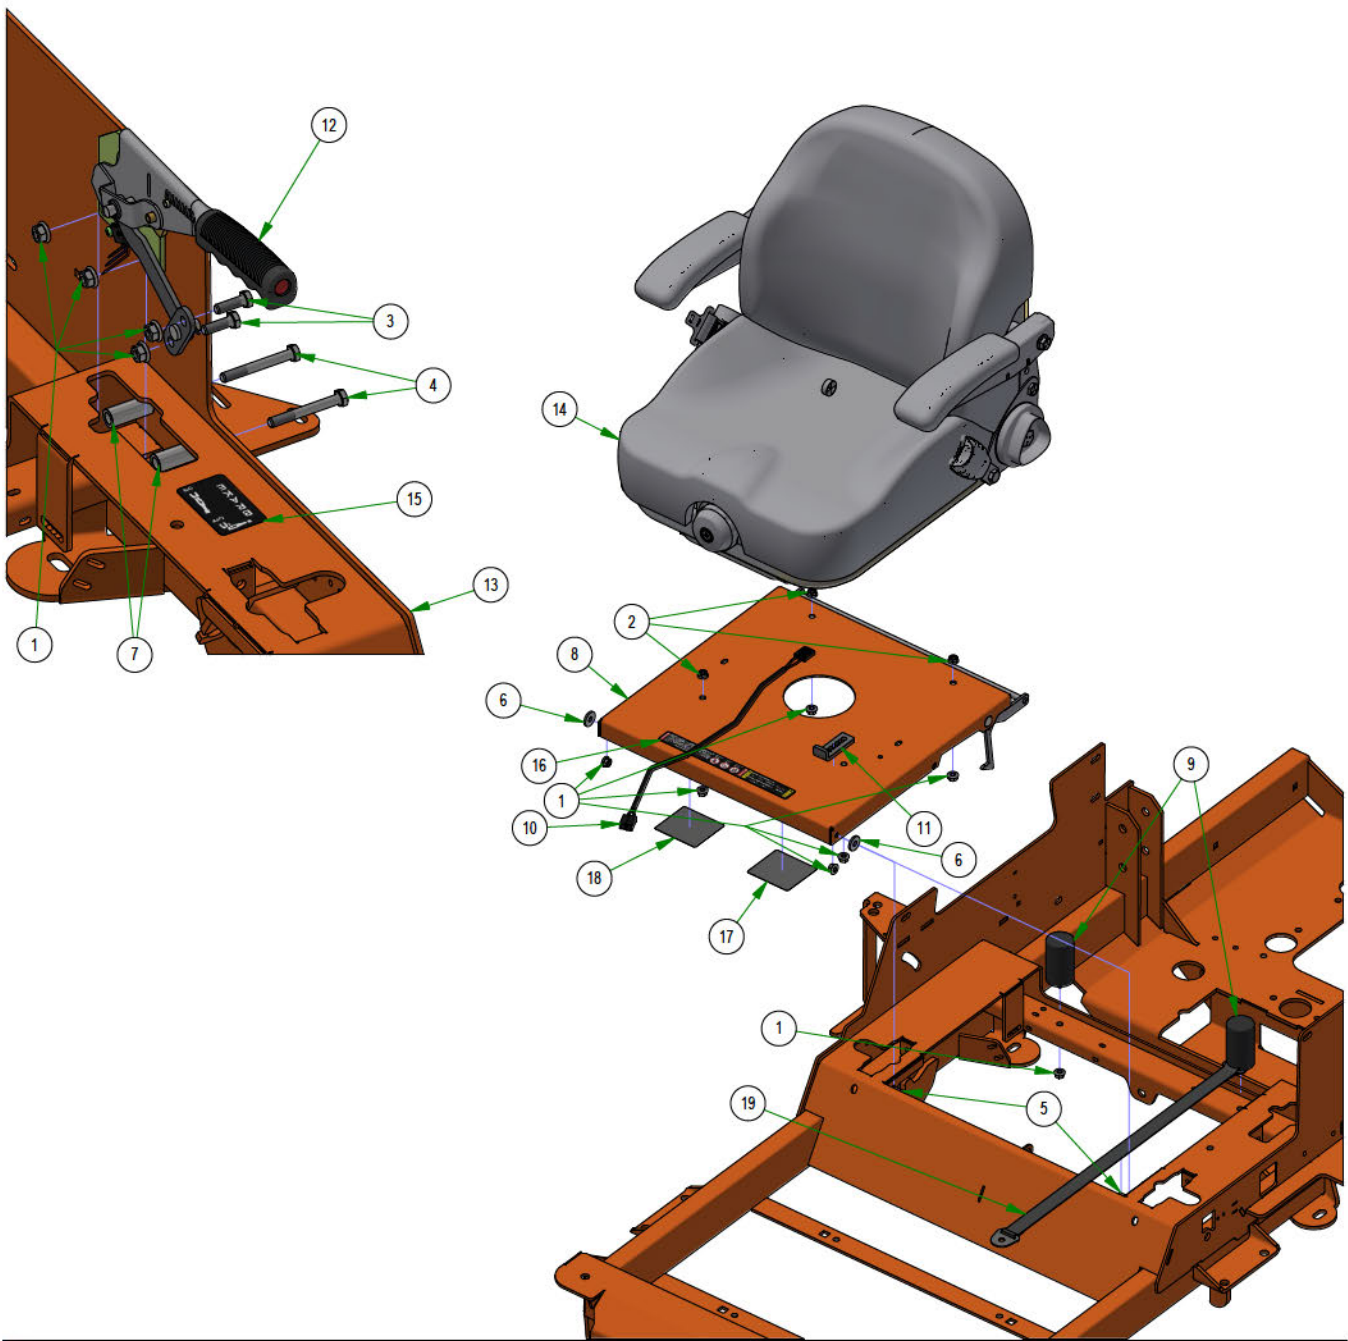

061-5001-00
RADIATOR ASSEMBLY

079-3155-24
FLOORBOARD ASSEMBLY

PARTS SECTION: SEAT & BRAKE

Parts List				Parts List			
ITEM	QTY	PART NUMBER	DESCRIPTION	ITEM	QTY	PART NUMBER	DESCRIPTION
1	12	013-8049-00	5/16-18 NYLON INSERT FLANGE LOCKNUT ZINC	11	1	039-2156-00	Seat Stop
2	3	013-9002-00	5/16-18 HEX SERRATED FLANGE NUT HARD/ZINC	12	1	069-0001-00	2019 Brake Handle Assembly
3	2	018-2007-00	5/16-18 X 1 HEX CAP SCREW (GR.5) ZINC	13	1	070-5376-22	2022 Horizontal Diesel Frame
4	2	018-5344-00	5/16-18 X 2-1/2 HEX CAP SCREW (GR.5) ZINC	14	1	071-6065-22	2022 Suspension Seat w/Seatbelt
5	2	018-8065-00	5/16-18 X 1 CARRIAGE BOLT (GR.8) ZINC	15	1	091-1101-18	2018 Out/XP/Diesel Brake Decal
6	2	019-6042-00	.360 ID X .983 OD X .120 THICK FLAT WASHER NYLON	16	1	091-3150-00	Outlaw Warning Decal
7	2	025-0027-00	.380 ID X .625 OD X 1.500 LGTH 2019 OUTLAW BRAKE HANDLE SPACER ZINC	17	1	091-4038-00	Control Adj. Control Rod Decal
8	1	026-2019-21	R-SERIES SEAT PLATE ASSEMBLY	18	1	091-4039-00	Control Adj. Control Dampener Decal
9	2	032-0001-00	2019 Bad Boy X Cylindrical Seat Mount	19	1	064-8083-00	Seat Strap with Buckles
10	1	036-5300-00	Seat Switch Adapter				

PARTS SECTION: SEAT SUBASSEMBLIES

Parts List				Parts List			
ITEM	QTY	PART NUMBER	DESCRIPTION	ITEM	QTY	PART NUMBER	DESCRIPTION
1	2	013-8049-00	5/16-18 NYLON INSERT FLANGE LOCKNUT ZINC	9	1	071-6065-06	4" Single Locking Track Kit
2	2	018-8065-00	5/16-18 X 1 CARRIAGE BOLT (GR.8) ZINC	10	1	071-6065-07	Delta Plunger Switch - N.O.
3	2	019-6042-00	.360 ID X .983 OD X .120 THICK FLAT WASHER NYLON	11	1	071-6065-10	Recliner Adjustment Knob-New
4	1	026-2019-00	R-SERIES SEAT PLATE	12	1	071-6065-13	Bellows w/Hardware
5	1	028-0090-00	Seat Latch Rod Assembly	13	1	071-6065-14	2" Retractable Belt Kit w/Spacers
6	1	034-1025-00	Brake Spring	14	1	071-6065-15	Back Cover for I3M - Recl - Logos
7	2	071-6065-03	Black Selfskin-Arm Pad Only	15	1	071-6065-16	Cushion Cover Kit for I3M-Logo
8	1	071-6065-05	Weight Adjust Indicator Knob Assy				