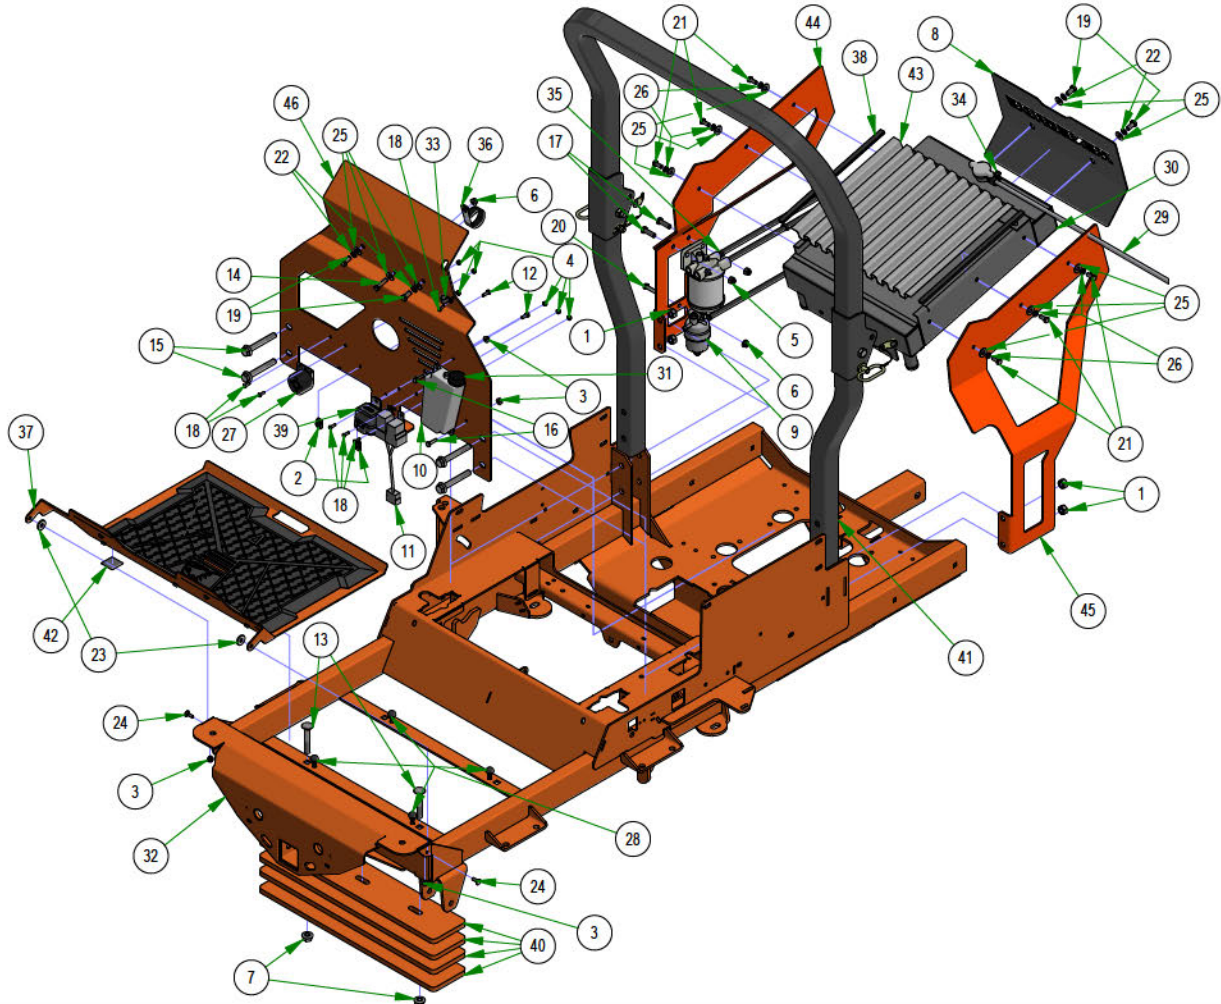

Parts List				Parts List			
ITEM	QTY	PART NUMBER	DESCRIPTION	ITEM	QTY	PART NUMBER	DESCRIPTION
1	4	013-0005-00	1/2-13 HEX 2-WAY REVERSIBLE CENTER LOCKNUT Grade B ZINC	24	2	019-8040-00	1/4-20 X 3/4 CARRIAGE BOLT (GR.5) ZINC
2	2	013-0054-00	1/4-20 Cage Nut	25	11	019-8044-00	5/16 USS FLAT WASHER (7/8 OD) ZINC
3	4	013-2050-00	1/4-20 NYL INSERT FLANGE LOCKNUT ZINC	26	6	019-8051-00	5/16 SPLIT LOCKWASHER ZINC
4	6	013-5019-00	10-24 NYLON INSERT LOCKNUT ZINC	27	1	021-8059-00	Heat Warning Piezo Buzzer
5	2	013-5041-00	3/8-16 NYLON INSERT LOCKNUT ZINC	28	4	029-4011-00	2023 Floor Board Rubber Bumper
6	2	013-8049-00	5/16-18 NYLON INSERT FLANGE LOCKNUT ZINC	29	1	051-7080-22	2022 Renegade Diesel Fuel Line Assembly
7	2	013-8050-00	1/2-13 NYLON INSERT FLANGE LOCKNUT ZINC	30	1	061-5001-98	2019 Diesel Radiator Kit
8	1	014-5065-22	2019 Diesel Upper Rear Cover - Black	31	1	066-8075-00	Reservoir Tank Cap-Overflow
9	1	015-0097-00	24.7HP Perkins Engine, 403J-11	32	1	070-5376-22	2022 Horizontal Diesel Frame
10	1	015-0111-00	overflow Reservoir- 27Kaw & 28/35Hp Diesel	33	1	072-0001-00	3/8 Cable Clamp-Black Nylon
11	1	015-0129-00	Diesel Relay Auto Shut Down Assembly	34	1	072-8067-00	5/8 Hose Clamp
12	2	018-0024-00	M6-1.0 X 16MM DIN 933 HEX TAP BOLT (CL 8.8) ZINC	35	3	072-8076-00	2 EAR CLAMP 12.5mm-15mm
13	2	018-0067-00	1/2-13 x 3 Carriage Bolt Grade 5	36	1	072-8090-00	Diesel Clamp 1 3/4" Vinyl
14	1	018-2006-00	5/16-18 X 1-1/4 HEX C/S (GR.5) ZC	37	1	079-3155-24	2024 R-Series Floorboard Assembly
15	4	018-2018-00	1/2-13 X 3-1/2 HEX FLANGE BOLT (GR.8) ZINC	38	2	084-4015-00	Rubber Trim
16	2	018-4007-00	1/4-20 X 1 HEX CAP SCREW (GR.5) ZINC	39	1	086-0247-20	2022 Renegade Diesel Wiring Harness
17	2	018-5040-00	3/8-16 X 1-1/4 HEX CAP SCREW (GR.5) ZINC	40	4	088-1999-00	2019 Outlaw Counter Weight
18	6	018-5200-00	10-24 X 5/8 BUTTON SOCKET CAP SCREW 18-8 STAINLESS STEEL	41	1	089-0006-00	2019 2X2 Folding ROPS
19	4	018-5250-00	3/8-16 X 3/4 HEX CAP SCREW (GR.5) ZINC	42	1	091-0020-22	Patent Decal (Anti-Wobble)
20	1	018-5344-00	5/16-18 X 2-1/2 HEX CAP SCREW (GR.5) ZINC	43	1	094-5088-00	Radiator Screen Diesel
21	6	018-8063-00	5/16-18 X 3/4 HEX CAP SCREW (GR.5) ZINC	44	1	201-8026-00	2019 Diesel Radiator Mount - Right
22	4	019-5037-00	3/8 SPLIT LOCKWASHER ZINC	45	1	201-8027-00	2019 Diesel Radiator Mount - Left
23	2	019-6042-00	.360 ID X .983 OD X .120 THICK FLAT WASHER NYLON	46	1	201-8028-00	2022 Diesel Radiator Mount