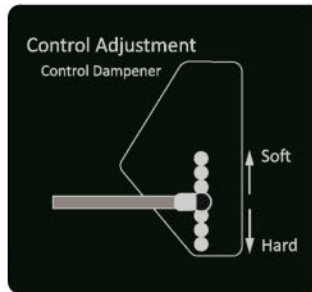

Deck Impact Patent Decal 9591803

Low Sulfur Decal Tier 4 Diesel

091-4039-00