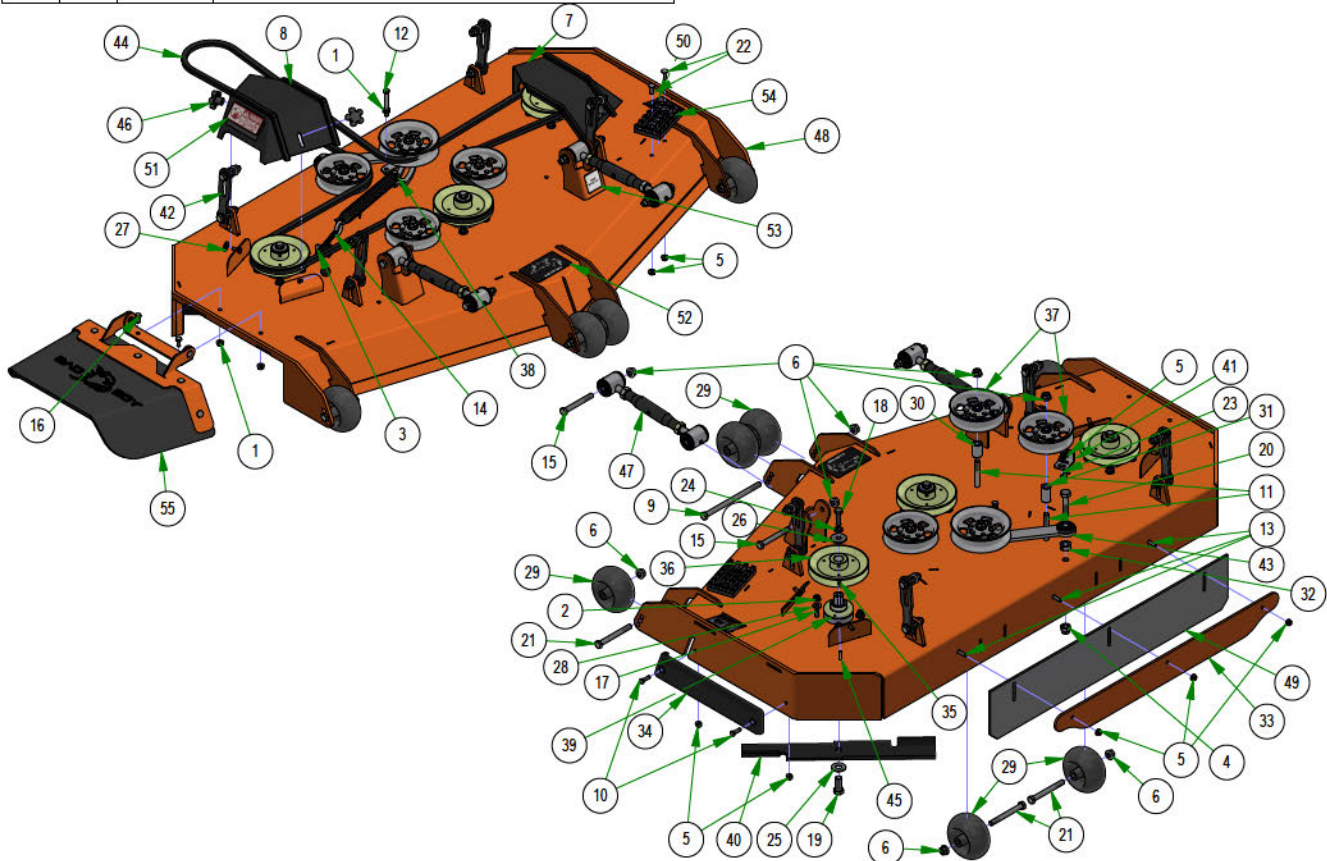

PARTS SECTION: DECK SUBASSEMBLIES

Parts List				Parts List			
ITEM	QTY	PART NUMBER	DESCRIPTION	ITEM	QTY	PART NUMBER	DESCRIPTION
1	1	013-0030-00	Hex Nut M20-2.5	19	2	032-2001-00	Sleeve
2	1	013-0031-00	Hex Nut M20-2.5 Left Hand Threads Gold Plated	20	1	033-8050-00	5" Idler Pulley
3	2	013-5201-00	3/8-16 HEX SERRATED FLANGE NUT HARD/ZINC	21	1	037-4000-01	4000 Series Spindle Housing
4	2	013-5300-00	1/2-13 HEX SERRATED FLANGE NUT HARD/ZINC	22	1	037-4002-00	4000 Series Spindle Spacer
5	7	013-8049-00	5/16-18 NYLON INSERT FLANGE LOCKNUT ZINC	23	4	037-6023-00	Bearing - 6206
6	3	013-8050-00	1/2-13 NYLON INSERT FLANGE LOCKNUT ZINC	24	1	037-6026-00	Spindle Shaft
7	5	018-4703-00	5/16-18 X 1-1/4 CARRIAGE BOLT ZINC	25	2	037-8002-00	Spindle Dust Cap
8	1	018-6012-00	3/8-16 X 1-1/2 HEX CAP SCREW (GR.5) ZINC	26	1	037-9050-00	Locking Collar w/ 1/4"-20 Set Screw
9	1	018-6036-00	1/2-13 X 2-3/4 HEX CAP SCREW (GR.5) ZINC	27	1	039-2125-00	Deck Hanger
10	2	018-6037-00	1/2-13 X 2-1/4 HEX CAP SCREW (GR.5) ZINC	28	1	039-4893-00	2019 Upper Chute Bracket
11	2	018-8066-00	5/16-18 X 7/8 CARRIAGE BOLT ZINC	29	1	039-4894-00	2019 Lower Chute Bracket
12	2	019-6042-00	.360 ID X .983 OD X .120 THICK FLAT WASHER NYLON	30	1	039-6946-10	2019 Deck Belt Tensioner
13	4	019-8054-00	.505 ID X 1.000 OD X .125 THICK FLAT WASHER NYLON	31	1	048-8020-00	2024 Turnbuckle Body
14	2	022-7009-00	Ball Bearing w/Retainer, 99502H-NR, .625 Bore x 1.375 OD x .4375 Width	32	1	048-8021-00	Turnbuckle End Right-Handed Thread
15	2	024-0001-00	1/4-28 Grease Fitting	33	1	048-8022-00	Turnbuckle End Left-Handed Thread
16	1	025-5203-00	.51 ID X .75 OD X .75 LGTH SOLID SPACER ZINC	34	1	206-6018-00	2019 Chute Hanger
17	1	026-0167-00	Belt Tensioner Retainer Plate	35	1	210-6025-00	2019 Belted Chute with Logo
18	4	032-2000-00	Polyurethane Bushing				