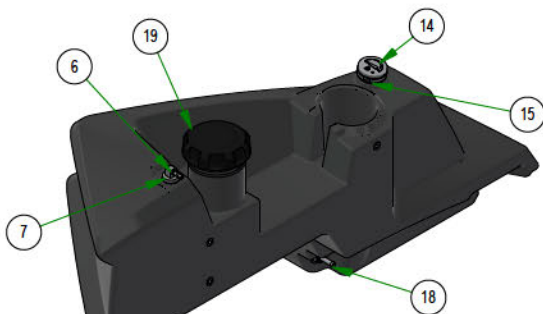

PARTS SECTION: TANK SUBASSEMBLIES

Parts List				Parts List			
ITEM	QTY	PART NUMBER	DESCRIPTION	ITEM	QTY	PART NUMBER	DESCRIPTION
1	2	013-5019-00	10-24 NYLON INSERT LOCKNUT ZINC	16	1	067-8053-00	2019 Left Outlaw Gen2 Hydro Tank Suspension Only
2	1	014-3010-00	5/8 Round Insert	17	1	067-8054-00	2019 Right Outlaw Gen2 Hydro Tank Suspension Only
3	1	014-6000-00	Start Switch Boot - Diesel	18	2	067-9901-00	Fuel Pick-up
4	2	018-1040-00	Light Plug	19	2	067-9905-00	Diesel Fuel Cap
5	2	018-5200-00	10-24 X 5/8 BUTTON SOCKET CAP SCREW 18-8 STAINLESS STEEL	20	4	072-8066-00	1/2 Hose Clamp
6	2	024-9903-00	90 Degree Elbow Fitting	21	1	077-2076-00	USB Port
7	2	032-9902-00	Nitrile Bushing	22	1	077-6000-00	Momentary Start Switch
8	2	051-8064-21	1/2 Clear Braided Hose 21"	23	1	077-8076-00	Ignition Switch
9	1	055-2012-00	Universal Throttle Head - 2012	24	1	079-3480-00	2019 Diesel Control Panel
10	1	055-2013-00	Throttle Knob	25	1	083-4013-00	Tachometer
11	1	056-8058-00	PTO Switch	26	1	086-7000-00	2" Oil Pressure Gauge
12	2	063-8014-00	Hydraulic Filter	27	1	086-7001-00	2" Water Temperature Gauge
13	2	066-8050-22	Hydraulic Tank Cap W/Dipstick	28	1	089-1000-00	Oil Light
14	1	067-4080-00	Fuel Gauge	29	1	091-4016-22	2022 Renegade (Diesel) Control Panel Decal
15	1	067-6056-00	Fuel Gauge Grommet				

**067-8054-18
RIGHT HYDRO TANK**