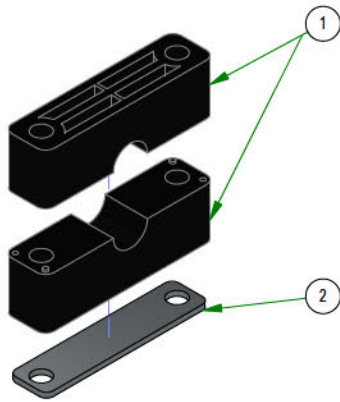

BAD BOY MOWERS

PARTS SECTION: DECK HEIGHT SUBASSEMBLIES

Parts List				Parts List			
ITEM	QTY	PART NUMBER	DESCRIPTION	ITEM	QTY	PART NUMBER	DESCRIPTION
1	2	017-9000-00	Two Piece Pillow Block	4	1	019-5029-00	3/8 FLAT WASHER USS (1" OD) ZINC
2	1	017-9025-00	Two Piece Pillow Block Strap	5	1	026-1101-00	2019 Deck Height Cam
3	1	018-4011-00	3/8-24 Nylon Insert jam locknut	6	1	028-0015-00	2019 Outlaw Gen2 Dial Rod