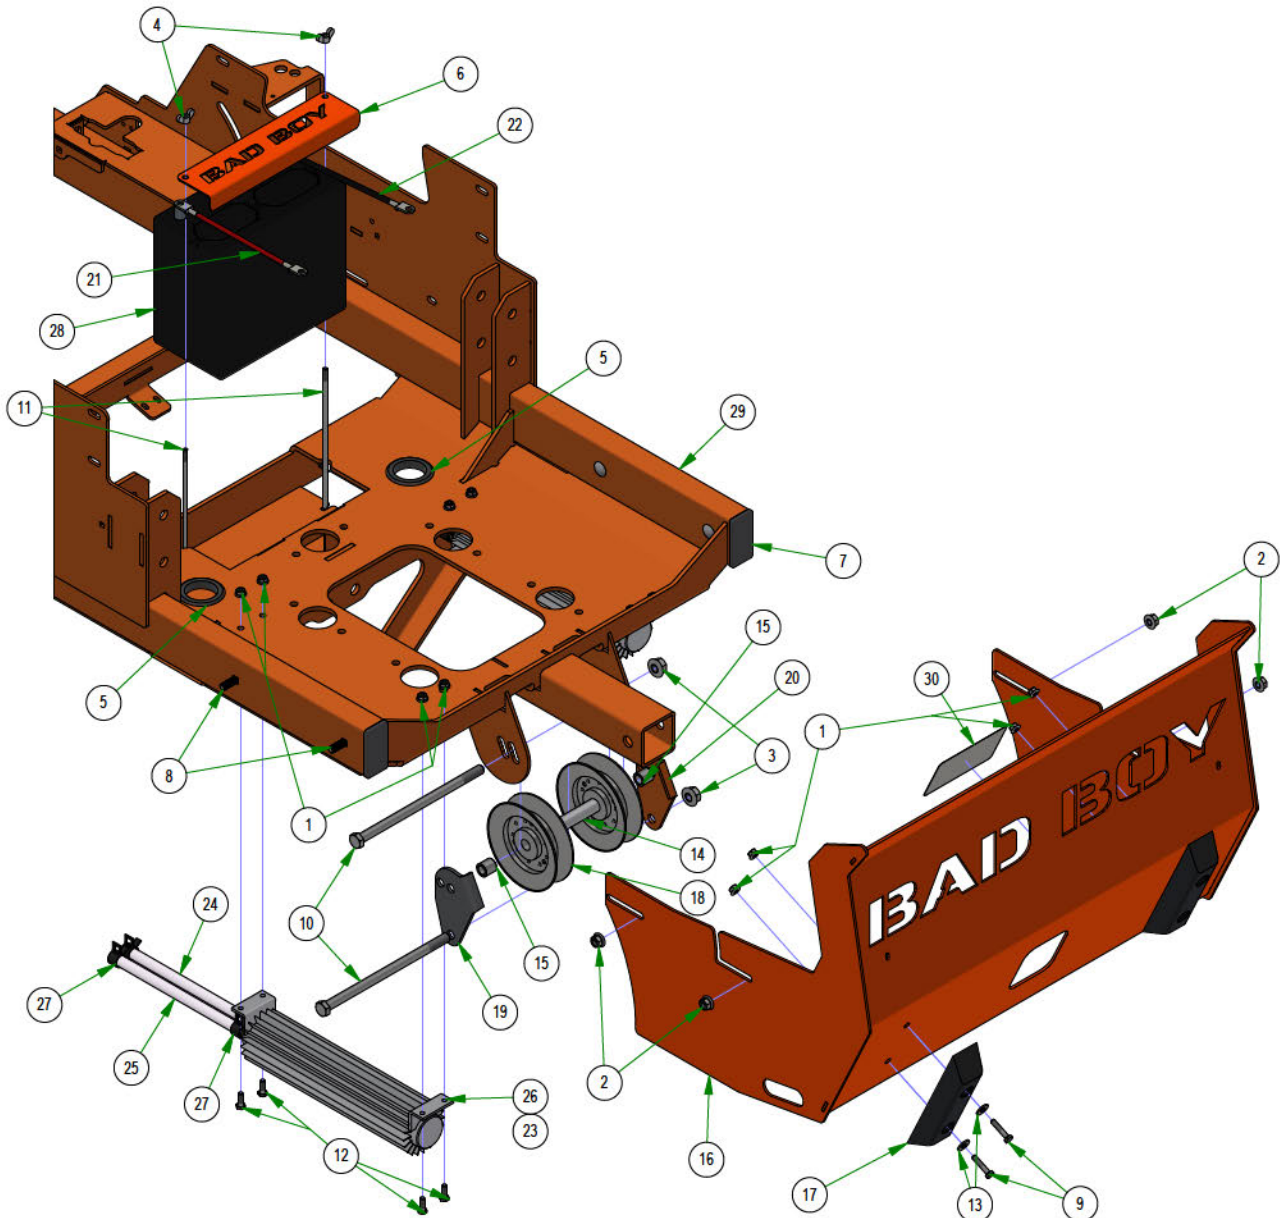

FUEL TANKS TO PRIMER BULB

FUEL RETURNS TO ENGINE

FUEL FILTER TO ENGINE

WATER SEPARATOR TO FUEL PUMP

PRIMER TO WATER SEPARATOR

RADIATOR TO OVERFLOW TANK

PARTS SECTION: BATTERY & REAR COVER

Parts List				Parts List			
ITEM	QTY	PART NUMBER	DESCRIPTION	ITEM	QTY	PART NUMBER	DESCRIPTION
1	12	013-2050-00	1/4-20 NYL INSERT FLANGE LOCKNUT ZINC	16	1	026-2224-00	2019 Horizontal Suspension Rear Cover
2	4	013-5202-00	3/8-16 NYLON INSERT FLANGE LOCKNUT (GR.F) ZINC	17	2	029-7038-00	8" Rubber Bumper
3	2	013-8050-00	1/2-13 NYLON INSERT FLANGE LOCKNUT ZINC	18	2	033-7027-00	2019 Outlaw Horizontal Rear V Pulley
4	2	013-8051-00	1/4-20 WING NUT FORGED (TYPE A) LIGHT SERIES ZINC	19	1	039-0196-00	Renegade Deck Belt Rear Keeper - Left
5	2	014-2052-00	2019 2" x .25 Rubber Grommet	20	1	039-0197-00	Renegade Deck Belt Rear Keeper-Right
6	1	014-5063-00	2019 Horizontal Battery Hold Down Cover	21	1	064-4000-00	Red Battery Cable - Diesel
7	2	014-9003-00	1 1/2 x 3 Frame Plug	22	1	064-4001-00	Black Battery Cable - Diesel
8	4	018-0044-00	3/8" x 2 1/2" Carriage Bolt	23	2	067-8052-19	Renegade Oil Cooler Assembly
9	4	018-4702-00	1/4-20 X 1-1/4 HEX CAP SCREW (GR.5) ZINC	24	1	051-8063-14	3/8" Clear Hose - 14"
10	2	018-7010-00	1/2-13 X 9 HEX CAP SCREW (GR.5) ZINC	25	1	051-8063-24	3/8" Clear Hose - 24"
11	2	018-8051-00	1/4-20 X 9 CARRIAGE BOLT ZINC	26	1	067-8052-00	2019 12" Oil Cooler With Fittings
12	8	018-8052-00	1/4-20 X 3/4 HEX CAP SCREW (GR.5) ZINC	27	4	072-8065-00	3/8" Hose Clamp
13	4	019-7040-00	1/4 USS FLAT WASHER (3/4 OD) ZINC	28	1	068-8050-00	Battery - Diesel/Renegade Models PF-516
14	1	025-0028-00	2019 Pulley Spacer 75 x .5 x 4.375	29	1	070-5376-22	2022 Horizontal Diesel Frame
15	2	025-5203-00	.51 ID X .75 OD X .75 LGTH SOLID SPACER ZINC	30	1	091-4032-00	2019 Renegade Pump Belt Route Decal