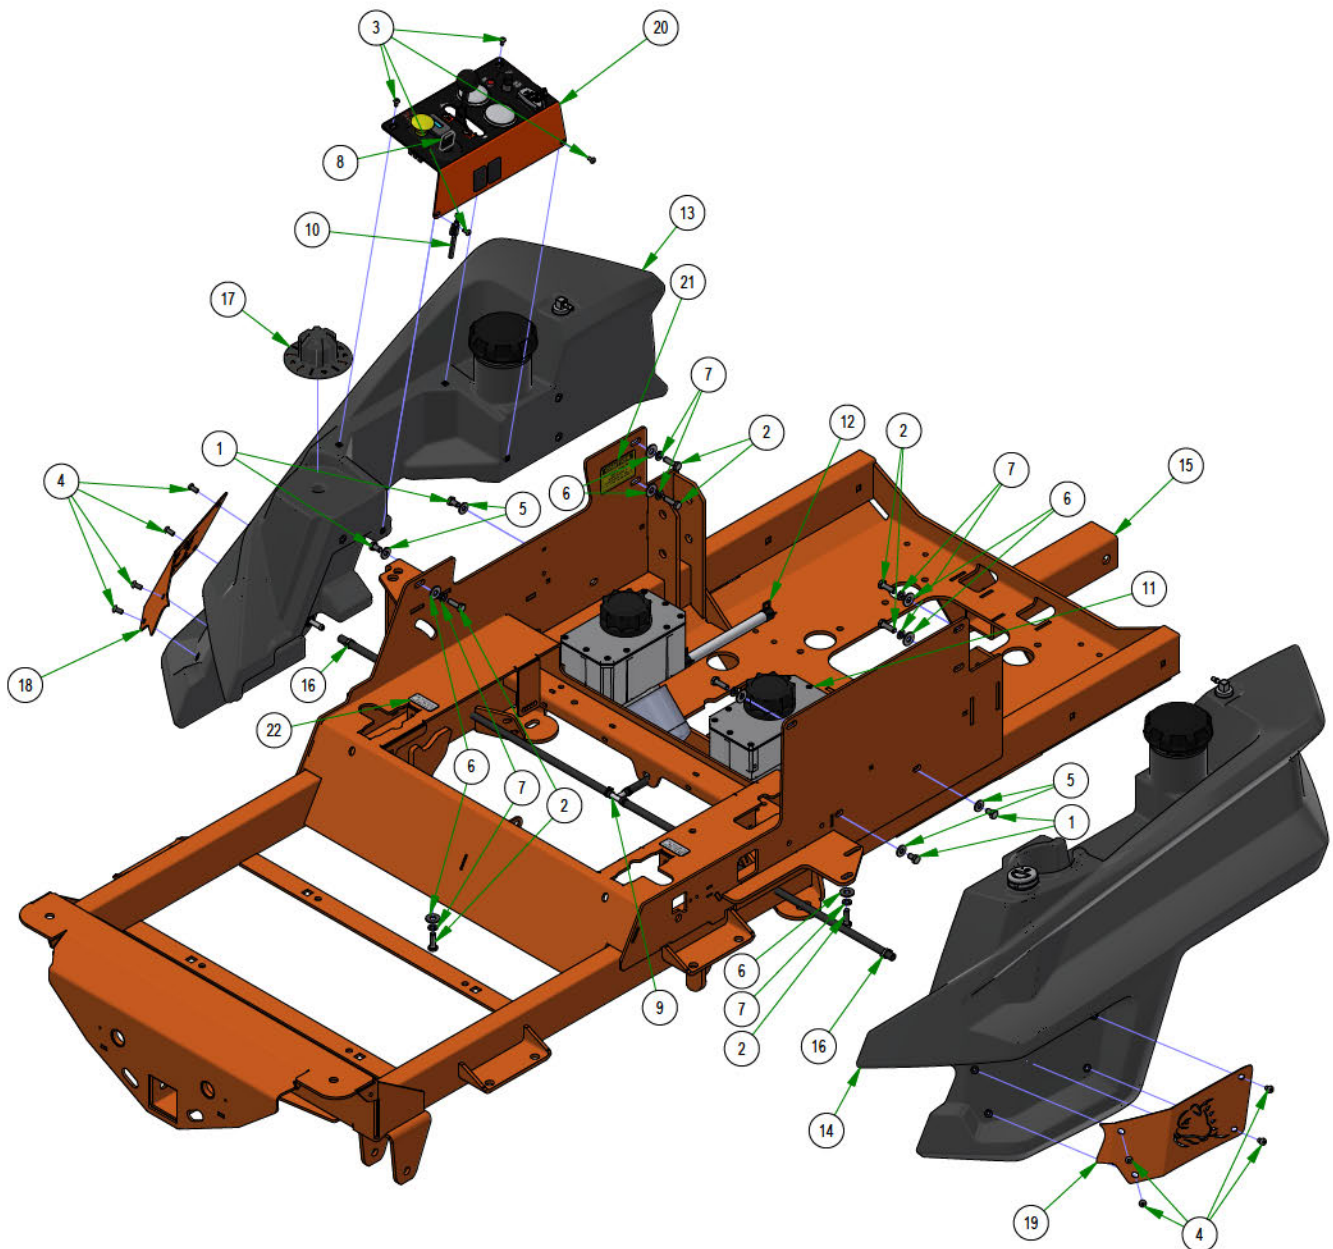

BAD BOY MOWERS

PARTS SECTION: DECK HEIGHT SUBASSEMBLIES

Parts List				Parts List			
ITEM	QTY	PART NUMBER	DESCRIPTION	ITEM	QTY	PART NUMBER	DESCRIPTION
1	2	017-9000-00	Two Piece Pillow Block	4	1	019-5029-00	3/8 FLAT WASHER USS (1" OD) ZINC
2	1	017-9025-00	Two Piece Pillow Block Strap	5	1	026-1101-00	2019 Deck Height Cam
3	1	018-4011-00	3/8-24 Nylon Insert jam locknut	6	1	028-0015-00	2019 Outlaw Gen2 Dial Rod

017-9075-00
PILLOW BLOCK ASSEMBLY

028-0015-19
DECK HEIGHT CAM ASSEMBLY

BAD BOY MOWERS

PARTS SECTION: TANKS

Parts List				Parts List			
ITEM	QTY	PART NUMBER	DESCRIPTION	ITEM	QTY	PART NUMBER	DESCRIPTION
1	4	018-0057-00	5/16-18 X 1/2 HEX CAP SCREW (GR.5) ZINC	12	1	067-8054-18	RH Rogue Hydro Tank Assy
2	8	018-2007-00	5/16-18 X 1 HEX CAP SCREW (GR.5) ZINC	13	1	067-9990-50	2019 Right Renegade Fuel Tank (diesel)
3	4	018-2010-00	10-32 X 3/8 BUTTON SOCKET CAP SCREW 18-8 STAINLESS STEEL	14	1	067-9995-50	2019 Left Renegade Fuel Tank (Diesel)
4	8	018-2012-00	1/4-20 X 1/2 BUTTON SOCKET CAP SCREW 18-8 STAINLESS STEEL	15	1	070-5376-22	2022 Horizontal Diesel Frame
5	4	019-7040-00	1/4 USS FLAT WASHER (3/4 OD) ZINC	16	2	072-8076-00	2 EAR CLAMP 12.5mm-15mm
6	8	019-8044-00	5/16 USS FLAT WASHER (7/8 OD) ZINC	17	1	077-9001-00	2019 Deck Height Dial
7	8	019-8051-00	5/16 SPLIT LOCKWASHER ZINC	18	1	079-3290-00	2019 Outlaw Fuel Tank Insert - Right
8	1	042-9000-00	Ignition Key	19	1	079-3291-00	2019 Outlaw Fuel Tank Insert - Left
9	1	051-7080-22	2022 Renegade Diesel Fuel Line Assembly	20	1	079-3480-22	Renegade Control Panel Assembly
10	1	055-8018-75	Diesel Throttle Cable	21	2	091-1020-00	Hydraulic Decal
11	1	067-8053-18	LH Rogue Hydro Tank Assy	22	2	091-2050-00	Low Sulfur Decal Tier 4 Diesel