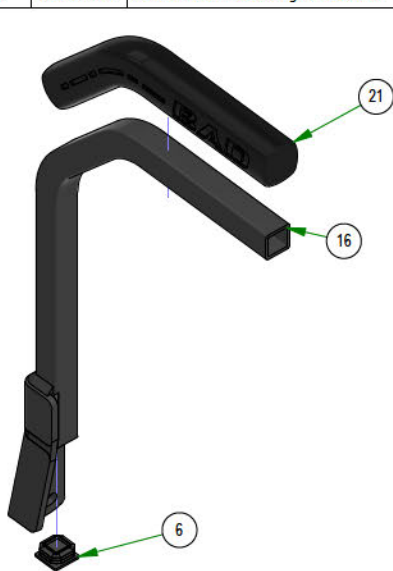

BAD BOY MOWERS

PARTS SECTION: DRIVE ARMS

Parts List				Parts List			
ITEM	QTY	PART NUMBER	DESCRIPTION	ITEM	QTY	PART NUMBER	DESCRIPTION
1	2	013-0017-00	3/8-16 Half Jam Nut	12	1	031-0031-10	2019 Drive Arm Actuator left - Weldment
2	1	013-6049-00	5/16" RH Fine Threaded Jam Nut	13	4	031-0032-00	2019 Drive Arm Bushing
3	1	013-6050-00	5/16" LH Fine Threaded Jam Nut	14	2	031-0070-00	R Series Square Drive Arm Pivot
4	1	013-6051-00	3/8" Fine Threaded Jam Nut	15	1	031-9021-00	R Series Square Drive Arm LH Weldment
5	2	013-8050-00	1/2-13 NYLON INSERT FLANGE LOCKNUT ZINC	16	1	031-9022-00	R Series Square Drive Arm RH Weldment
6	2	014-9004-00	9565K52_Polyethylene Square Plug	17	1	035-0005-01	2019 Renegade Push Rod
7	2	018-0063-00	3/8-16 X 1 SOCKET SET SCREW (CUP POINT) PLAIN	18	1	035-0006-00	2019 Renegade Push Rod Adjuster
8	2	018-7016-00	1/2-13 X 3 HEX CAP SCREW (GR.5) ZINC	19	1	048-3002-00	Spherical Rod End - Outlaw
9	4	019-8054-00	.505 ID X 1.000 OD X .125 THICK FLAT WASHER NYLON	20	1	048-3003-00	Spherical Rod End - Outlaw
10	2	024-6034-00	1/4" Press in Grease Fitting	21	2	069-4014-00	R-Series Square Drive Grip
11	1	031-0030-10	2019 Drive Arm Actuator right - Weldment				

031-9070-00
RIGHT DRIVE ARM