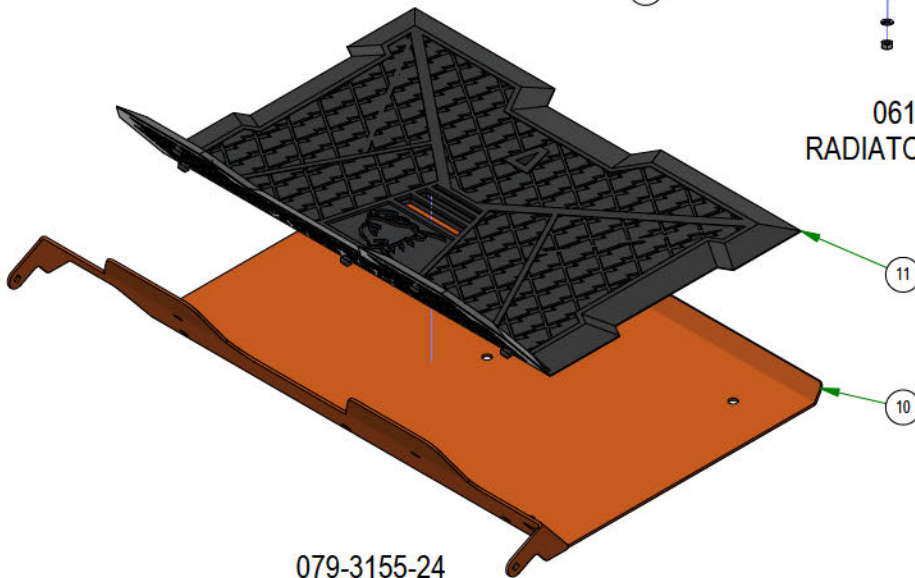

BAD BOY MOWERS

PARTS SECTION: FLOORBOARD & RADIATOR

Parts List				Parts List			
ITEM	QTY	PART NUMBER	DESCRIPTION	ITEM	QTY	PART NUMBER	DESCRIPTION
1	4	013-8039-00	1/4-20 HEX NUT ZINC	7	1	024-0015-00	1/4 Barb to 3/16 NPT Overflow Fitting
2	1	014-3005-00	Electric Fan for 2019 Diesel Radiator	8	1	026-2008-00	Screen Retention Plate for 2019 Diesel Radiator
3	1	015-0098-00	1/4 NPT Drain Plug	9	2	030-0090-00	1/4-20 x 3/4 Thumb Screw
4	1	015-0104-00	radiator cap	10	1	079-3156-00	2024 R-Series Floorboard
5	4	019-4008-00	1/4 SPLIT LOCKWASHER ZINC	11	1	081-2024-00	2024 R-Series Floor Mat
6	4	019-8040-00	1/4-20 X 3/4 CARRIAGE BOLT (GR.5) ZINC