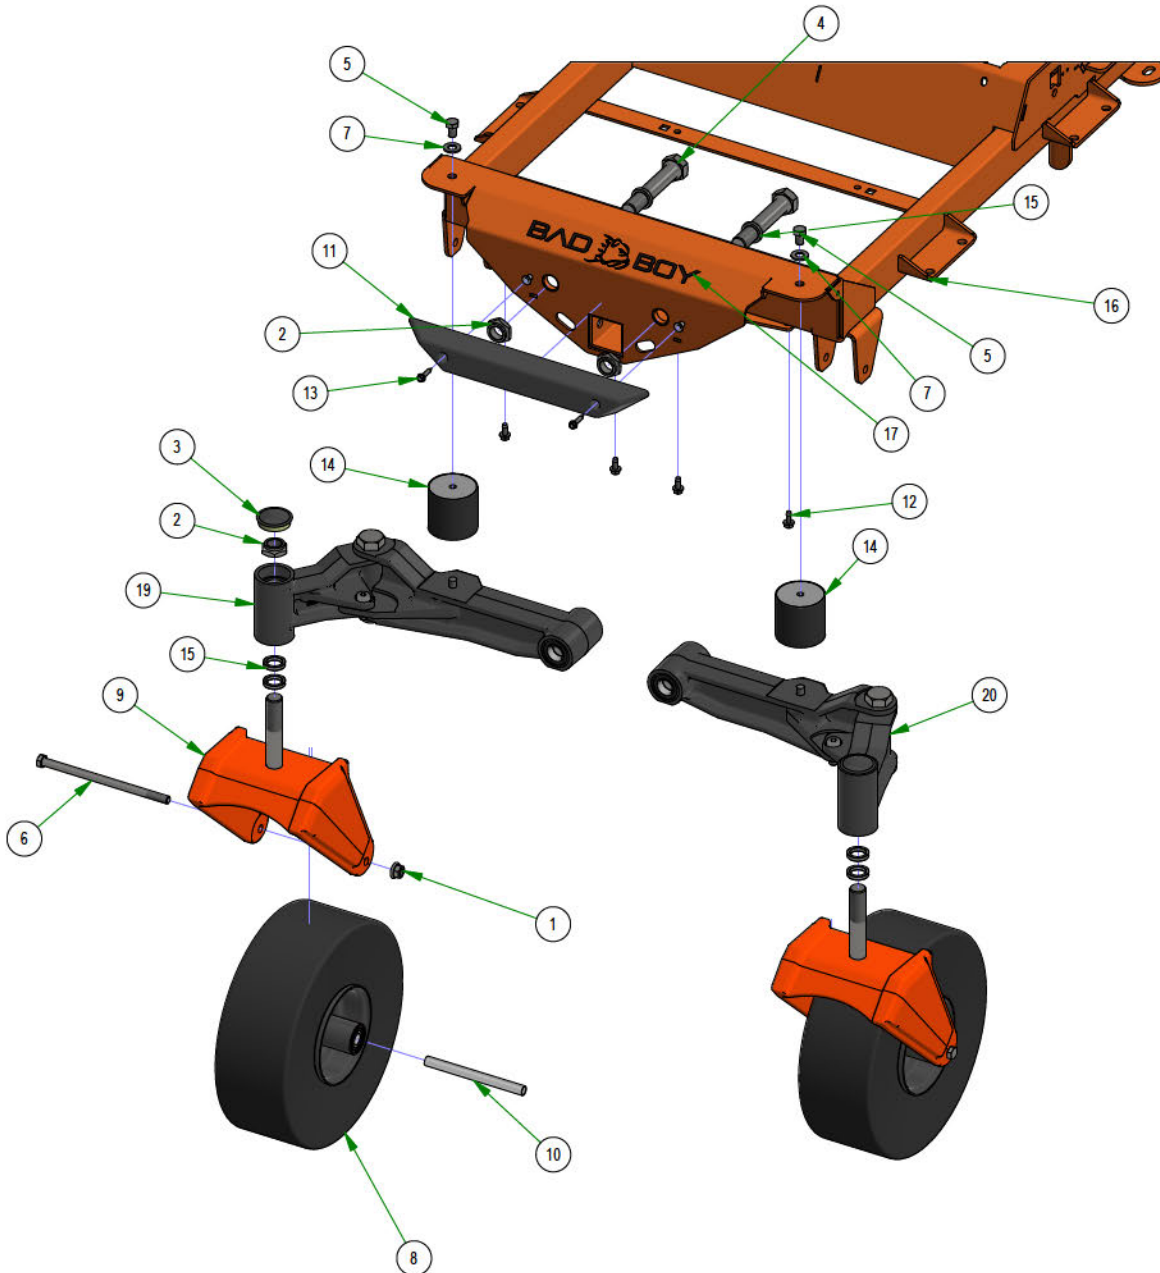

BAD BOY MOWERS

PARTS SECTION: FRONT END

Parts List				Parts List			
ITEM	QTY	PART NUMBER	DESCRIPTION	ITEM	QTY	PART NUMBER	DESCRIPTION
1	2	013-8050-00	1/2-13 NYLON INSERT FLANGE LOCKNUT ZINC	11	1	029-8000-00	2017 XP BUMPER
2	4	013-9004-00	1"-14 NYLON INSERT JAM LOCKNUT ZINC	12	4	030-7042-00	5/16-18 X 3/4 HEX WASHER SLOT (F) TCS ZINC
3	2	014-2025-00	2017 Bearing Cover	13	2	030-7047-00	1/4-14 X 1-1/4 HEX WASHER UNSLOT TEK/3 ZINC
4	4	018-0026-00	1"-14 X 5-1/2 HEX CAP SCREW (GR.8) ZINC YELLOW	14	2	032-8999-00	Vibration Mount-Blue Dot
5	2	018-1055-00	1/2-13 X 3/4 HEX CAP SCREW (GR.5) ZINC	15	6	058-1000-00	1.02 ID X 1.38 OD X .250 THK SPACER ZINC
6	2	018-7010-00	1/2-13 X 9 HEX CAP SCREW (GR.5) ZINC	16	1	070-5376-22	2022 Horizontal Diesel Frame
7	2	019-5702-00	1/2 SAE FLAT WASHER (1-1/16" OD) GR.8 ZINC YELLOW	17	1	091-4063-00	Flying Bulldog Front Bumper Decal
8	2	022-0003-00	2019 15x6.00-6 Non Pneumatic Black Front Assembly	18	1	091-8002-00	Independently Articulating Front Suspension Arms Patent Decal
9	2	023-0004-20	2020 R Series Cast Front Fork	19	1	250-0032-03	2022 61/72 Rogue/Renegade Front Suspension Asy RH
10	2	025-5202-00	Front Wheel Spanner	20	1	250-0033-03	2022 61/72 Rogue/Renegade Front Suspension Asy LH