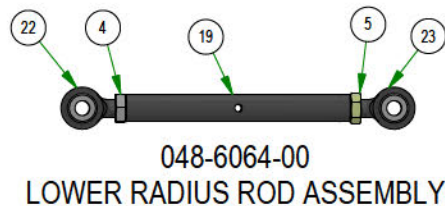

Parts List				Parts List			
ITEM	QTY	PART NUMBER	DESCRIPTION	ITEM	QTY	PART NUMBER	DESCRIPTION
1	1	013-0019-00	5/8-11 HEX JAM NUT ZINC	17	2	042-7041-00	Woodruff Key
2	1	013-0020-00	NUT, 5/8-18LH	18	1	048-0001-00	2019 Suspension Link Body
3	2	013-0022-00	3/4"-16 Fine Full Nut	19	1	048-0002-00	Rear Radius Rod, 3/4 Body
4	1	013-0027-00	3/4-16 HEX JAM NUT ZINC	20	1	048-6062-00	2019 RH 5/8" Heim
5	1	013-0028-00	3/4-16 LH HEX JAM NUT ZINC	21	1	048-6063-00	2019 LH 5/8" Heim
6	8	013-6040-00	1/2-13 Gr 8 Centerlock Flange Nut	22	1	048-6065-00	3/4-16 x 5/8 RH Heim
7	2	013-7050-00	1" Castle Nut for HydroGear Wheel Motor	23	1	048-6066-00	3/4-16 x 5/8 LH Heim
8	2	013-8049-00	5/16-18 NYLON INSERT FLANGE LOCKNUT ZINC	24	2	048-7001-00	3/4-16 RH Male Rod End
9	1	015-4600-00	18cc Parker Wheel Motor- Right	25	4	051-6007-00	2019 Renegade Hydro Hose
10	1	015-4601-00	18cc Parker Wheel Motor- Left	26	1	064-8054-00	2019 Short Brake Cable-Suspension Models
11	2	018-2007-00	5/16-18 X 1 HEX CAP SCREW (GR.5) ZINC	27	1	064-9002-00	2019 Long Brake Cable-Renegade, Rogue
12	8	018-6041-00	1/2-13 x 2.75 Gr. 8 Hex Head Bolt	28	1	070-0001-00	2019 Left Trailing Arm
13	2	020-7022-00	1/8 X 1-1/2 COTTER PIN ZINC	29	1	070-0002-00	2019 Right Trailing Arm
14	1	022-4085-00	2019 26x12-12 Reaper Turf Tire	30	2	092-5201-00	Brake Disk
15	1	022-4086-00	2019 10.5" Wheel	31	1	092-7000-00	XPI/AOS Right Brake Caliper
16	4	024-2065-00	2019 Rouge/Renegade Wheel Motor 90° Fitting #6801-10L	32	1	092-7001-00	XPI/AOS Left Brake Caliper