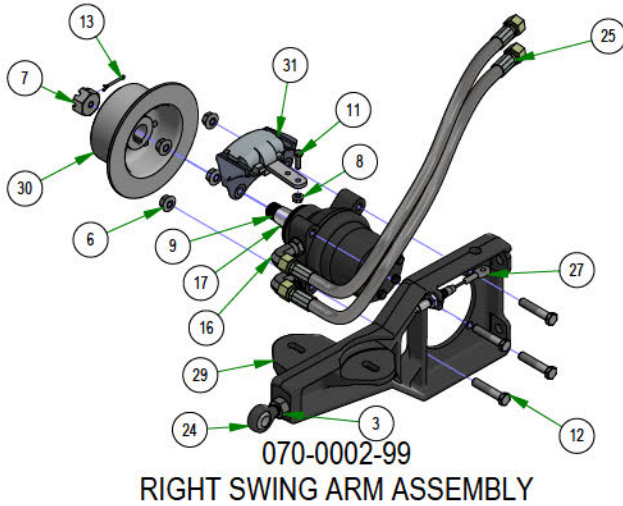

Parts List				Parts List			
ITEM	QTY	PART NUMBER	DESCRIPTION	ITEM	QTY	PART NUMBER	DESCRIPTION
1	1	013-0019-00	5/8-11 HEX JAM NUT ZINC	17	2	042-7041-00	Woodruff Key
2	1	013-0020-00	NUT, 5/8-18LH	18	1	048-0001-00	2019 Suspension Link Body
3	2	013-0022-00	3/4"-16 Fine Full Nut	19	1	048-0002-00	Rear Radius Rod, 3/4 Body
4	1	013-0027-00	3/4-16 HEX JAM NUT ZINC	20	1	048-6062-00	2019 RH 5/8" Heim
5	1	013-0028-00	3/4-16 LH HEX JAM NUT ZINC	21	1	048-6063-00	2019 LH 5/8" Heim
6	8	013-6040-00	1/2-13 Gr 8 Centerlock Flange Nut	22	1	048-6065-00	3/4-16 x 5/8 RH Heim
7	2	013-7050-00	1" Castle Nut for HydroGear Wheel Motor	23	1	048-6066-00	3/4-16 x 5/8 LH Heim
8	2	013-8049-00	5/16-18 NYLON INSERT FLANGE LOCKNUT ZINC	24	2	048-7001-00	3/4-16 RH Male Rod End
9	1	015-4600-00	18cc Parker Wheel Motor- Right	25	4	051-6007-00	2019 Renegade Hydro Hose
10	1	015-4601-00	18cc Parker Wheel Motor- Left	26	1	064-8054-00	2019 Short Brake Cable-Suspension Models
11	2	018-2007-00	5/16-18 X 1 HEX CAP SCREW (GR.5) ZINC	27	1	064-9002-00	2019 Long Brake Cable-Renegade, Rogue
12	8	018-6041-00	1/2-13 x 2.75 Gr. 8 Hex Head Bolt	28	1	070-0001-00	2019 Left Trailing Arm
13	2	020-7022-00	1/8 X 1-1/2 COTTER PIN ZINC	29	1	070-0002-00	2019 Right Trailing Arm
14	1	022-4085-00	2019 26x12-12 Reaper Turf Tire	30	2	092-5201-00	Brake Disk
15	1	022-4086-00	2019 10.5" Wheel	31	1	092-7000-00	XPI/AOS Right Brake Caliper
16	4	024-2065-00	2019 Rouge/Renegade Wheel Motor 90° Fitting #6801-10L	32	1	092-7001-00	XPI/AOS Left Brake Caliper