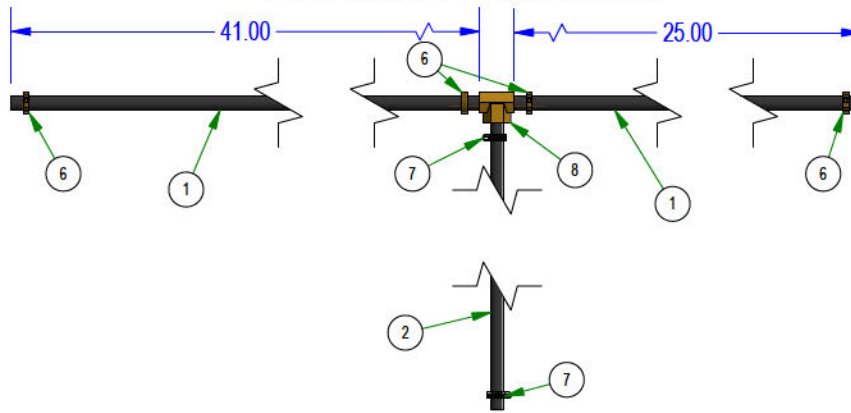

FUEL TANKS TO PRIMER BULB