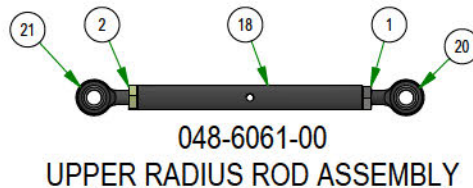

Parts List				Parts List			
ITEM	QTY	PART NUMBER	DESCRIPTION	ITEM	QTY	PART NUMBER	DESCRIPTION
1	1	013-0019-00	5/8-11 HEX JAM NUT ZINC	17	2	042-7041-00	Woodruff Key
2	1	013-0020-00	NUT, 5/8-18LH	18	1	048-0001-00	2019 Suspension Link Body
3	2	013-0022-00	3/4"-16 Fine Full Nut	19	1	048-0002-00	Rear Radius Rod, 3/4 Body
4	1	013-0027-00	3/4-16 HEX JAM NUT ZINC	20	1	048-6062-00	2019 RH 5/8" Heim
5	1	013-0028-00	3/4-16 LH HEX JAM NUT ZINC	21	1	048-6063-00	2019 LH 5/8" Heim
6	8	013-6040-00	1/2-13 Gr 8 Centerlock Flange Nut	22	1	048-6065-00	3/4-16 x 5/8 RH Heim
7	2	013-7050-00	1" Castle Nut for HydroGear Wheel Motor	23	1	048-6066-00	3/4-16 x 5/8 LH Heim
8	2	013-8049-00	5/16-18 NYLON INSERT FLANGE LOCKNUT ZINC	24	2	048-7001-00	3/4-16 RH Male Rod End
9	1	015-4600-00	18cc Parker Wheel Motor- Right	25	4	051-6007-00	2019 Renegade Hydro Hose
10	1	015-4601-00	18cc Parker Wheel Motor- Left	26	1	064-8054-00	2019 Short Brake Cable-Suspension Models
11	2	018-2007-00	5/16-18 X 1 HEX CAP SCREW (GR.5) ZINC	27	1	064-9002-00	2019 Long Brake Cable-Renegade, Rogue
12	8	018-6041-00	1/2-13 x 2.75 Gr. 8 Hex Head Bolt	28	1	070-0001-00	2019 Left Trailing Arm
13	2	020-7022-00	1/8 X 1-1/2 COTTER PIN ZINC	29	1	070-0002-00	2019 Right Trailing Arm
14	1	022-4085-00	2019 26x12-12 Reaper Turf Tire	30	2	092-5201-00	Brake Disk
15	1	022-4086-00	2019 10.5" Wheel	31	1	092-7000-00	XPI/AOS Right Brake Caliper
16	4	024-2065-00	2019 Rouge/Renegade Wheel Motor 90° Fitting #6801-10L	32	1	092-7001-00	XPI/AOS Left Brake Caliper