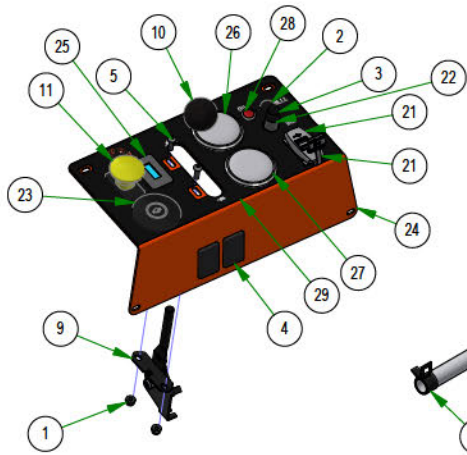

PARTS SECTION: TANK SUBASSEMBLIES

Parts List				Parts List			
ITEM	QTY	PART NUMBER	DESCRIPTION	ITEM	QTY	PART NUMBER	DESCRIPTION
1	2	013-5019-00	10-24 NYLON INSERT LOCKNUT ZINC	16	1	067-8053-00	2019 Left Outlaw Gen2 Hydro Tank Suspension Only
2	1	014-3010-00	5/8 Round Insert	17	1	067-8054-00	2019 Right Outlaw Gen2 Hydro Tank Suspension Only
3	1	014-6000-00	Start Switch Boot - Diesel	18	2	067-9901-00	Fuel Pick-up
4	2	018-1040-00	Light Plug	19	2	067-9905-00	Diesel Fuel Cap
5	2	018-5200-00	10-24 X 5/8 BUTTON SOCKET CAP SCREW 18-8 STAINLESS STEEL	20	4	072-8066-00	1/2 Hose Clamp
6	2	024-9903-00	90 Degree Elbow Fitting	21	1	077-2076-00	USB Port
7	2	032-9902-00	Nitrile Bushing	22	1	077-6000-00	Momentary Start Switch
8	2	051-8064-21	1/2 Clear Braided Hose 21"	23	1	077-8076-00	Ignition Switch
9	1	055-2012-00	Universal Throttle Head - 2012	24	1	079-3480-00	2019 Diesel Control Panel
10	1	055-2013-00	Throttle Knob	25	1	083-4013-00	Tachometer
11	1	056-8058-00	PTO Switch	26	1	086-7000-00	2" Oil Pressure Gauge
12	2	063-8014-00	Hydraulic Filter	27	1	086-7001-00	2" Water Temperature Gauge
13	2	066-8050-22	Hydraulic Tank Cap W/Dipstick	28	1	089-1000-00	Oil Light
14	1	067-4080-00	Fuel Gauge	29	1	091-4016-22	2022 Renegade (Diesel) Control Panel Decal
15	1	067-6056-00	Fuel Gauge Grommet				

**079-3480-22
CONTROL PANEL**