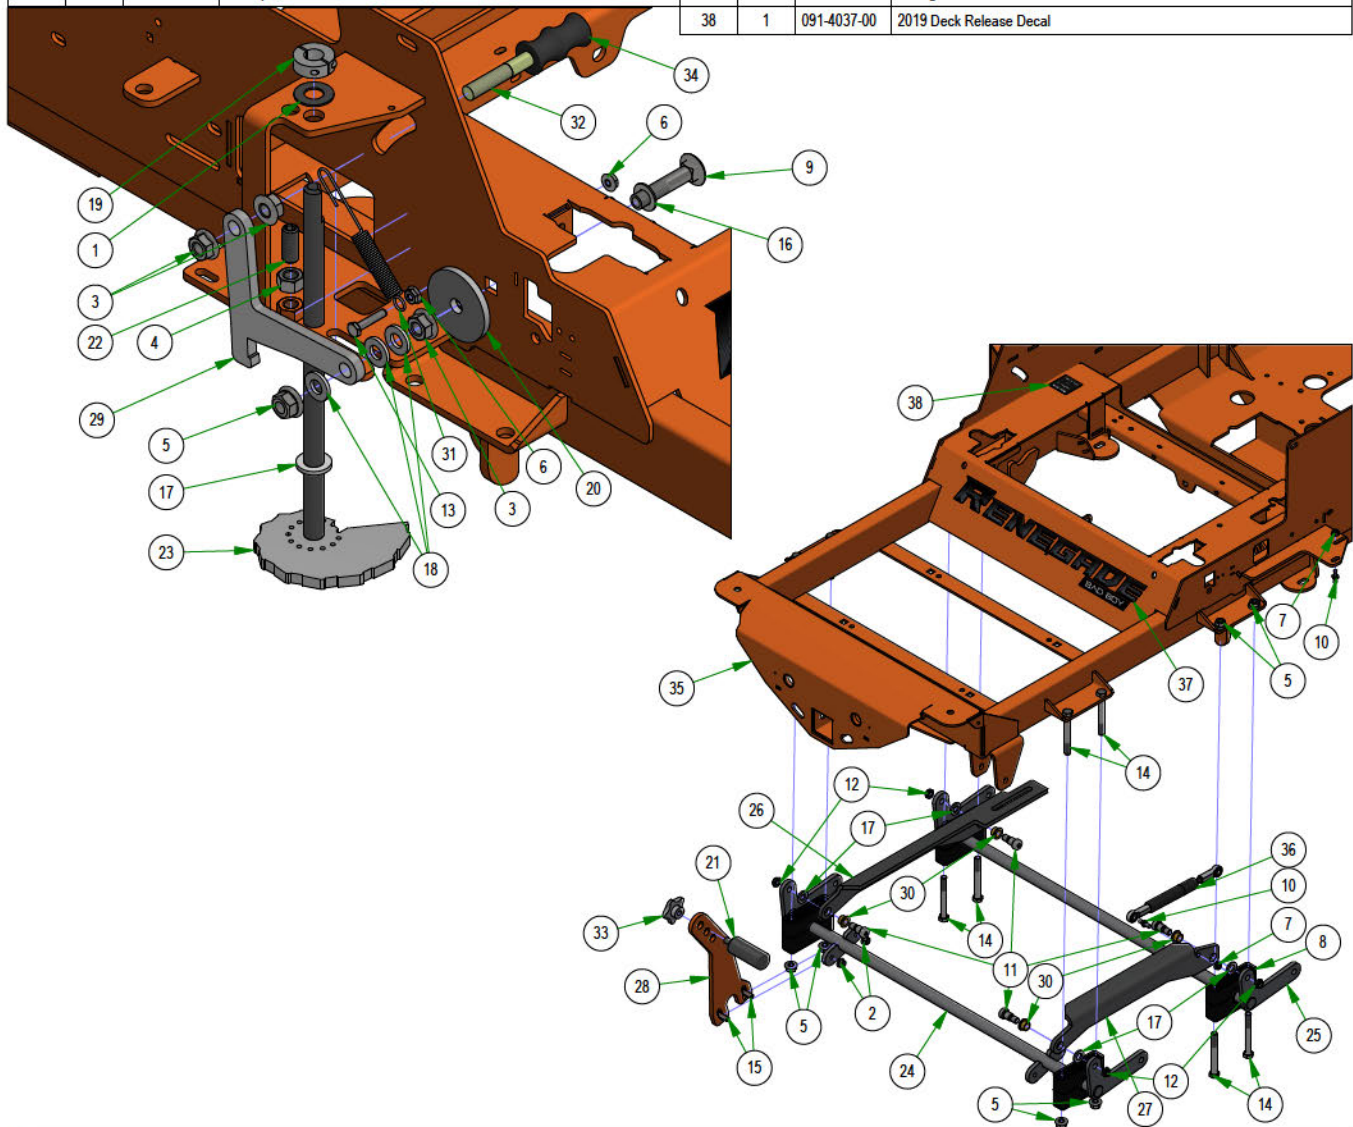

PARTS SECTION: FRONT END SUBASSEMBLIES

Parts List				Parts List			
ITEM	QTY	PART NUMBER	DESCRIPTION	ITEM	QTY	PART NUMBER	DESCRIPTION
1	8	010-1050-00	1641 BEARING W/2 CONTACT RUBBER SEALS	8	2	022-7010-00	1-3/4" Bearing-Large Bore Front Rim
2	2	013-9004-00	1"-14 NYLON INSERT JAM LOCKNUT ZINC	9	4	025-0003-00	2016 Front Bearing Spacer
3	2	018-0026-00	1"-14 X 5-1/2 HEX CAP SCREW (GR.8) ZINC YELLOW	10	2	029-7050-00	Rubber Stabilizer (Front Forks) [R series]
4	2	018-2009-00	1/2-13 x 1" Stud	11	1	250-0032-01	INNER RH FRONT AXLE
5	2	018-3001-00	5/8 X 5/8 SOCKET SHOULDER BOLT ZINC YELLOW	12	1	250-0032-02	OUTER FRONT ARM RH
6	2	018-4010-00	1/2-13 NYLON INSERT JAM LOCKNUT ZINC	13	1	250-0033-01	INNER FRONT ARM LH
7	1	022-0004-00	15x6-6 Tire Only	14	1	250-0033-02	CAST OUTER ARM LH

BAD BOY MOWERS

PARTS SECTION: DECK HEIGHT SUBASSEMBLIES

Parts List				Parts List			
ITEM	QTY	PART NUMBER	DESCRIPTION	ITEM	QTY	PART NUMBER	DESCRIPTION
1	2	017-9000-00	Two Piece Pillow Block	4	1	019-5029-00	3/8 FLAT WASHER USS (1" OD) ZINC
2	1	017-9025-00	Two Piece Pillow Block Strap	5	1	026-1101-00	2019 Deck Height Cam
3	1	018-4011-00	3/8-24 Nylon Insert jam locknut	6	1	028-0015-00	2019 Outlaw Gen2 Dial Rod