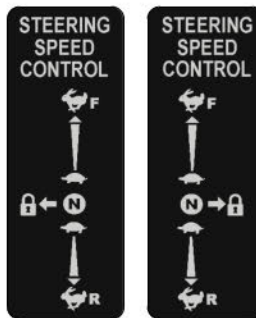

Renegade Back Plate Decal

091-0017-00

PERKINS Decal

Deck Belt Route

091-4033-00

2019 Renegade Deck Belt Route Decal

091-1114-00

2018 LH/RH Steering Control Decal Roll