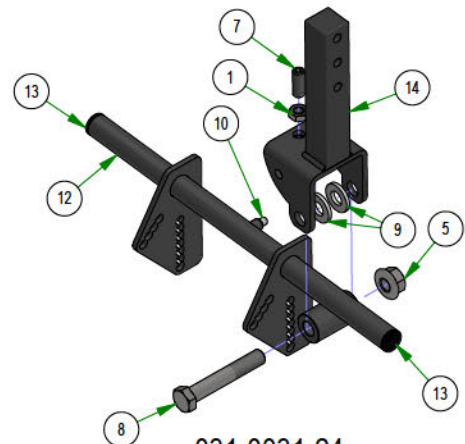

031-9070-00
RIGHT DRIVE ARM

031-9071-00
LEFT DRIVE ARM

035-0005-00
PUSH ROD ASSEMBLY

031-0030-24
RIGHT DRIVE ACTUATOR

031-0031-24
LEFT DRIVE ACTUATOR

BAD BOY MOWERS

PARTS SECTION: REAR SUSPENSION

Parts List				Parts List			
ITEM	QTY	PART NUMBER	DESCRIPTION	ITEM	QTY	PART NUMBER	DESCRIPTION
1	2	013-0023-00	3/4-10 NYLON INSERT LOCKNUT ZINC	11	2	022-4090-00	2019 Assy-26x12-12 Reaper Turf -10.5" Rim
2	8	013-7021-00	5/8-11 NYLON INSERT LOCKNUT ZINC	12	4	025-0071-00	Spacer 1.125OD x .625 ID x .250 Length
3	2	018-0045-00	3/4-10 X 2-1/2 HEX CAP SCREW (GR.5) ZINC	13	2	025-7020-00	5/8 SOLID SHAFT COLLAR (W/1 SET SCREW) ZINC
4	4	018-0049-00	5/8-11 X 2-3/4 HEX CAP SCREW (GR.5) ZINC	14	4	032-8999-00	Vibration Mount-Blue Dot
5	8	018-2030-00	1/2-13 X 1 HEX CAP SCREW (GR.5) ZINC	15	2	039-2145-00	2019 Suspension Gusset Outlaw
6	4	018-6059-00	5/8-11 X 2-1/2 HEX CAP SCREW (GR.5) ZINC	16	2	048-6061-00	2019 Suspension Radius Rod Assembly
7	10	018-7033-00	1/2-20 x 60° Lug Bolts Zinc Grade 8	17	2	048-6064-00	2019 Suspension Radius Rod Assembly
8	4	019-0009-00	5/8" Flat Washer SAE Spec Grade 8	18	1	070-0001-99	2019 Renegade Trailing LH Arm Assy
9	8	019-5007-00	1/2 SPLIT LOCKWASHER (GR.8) ZINC/YELLOW	19	1	070-0002-99	2019 Renegade Trailing RH Arm Assy
10	8	019-5702-00	1/2 SAE FLAT WASHER (1-1/16" OD) GR.8 ZINC YELLOW	20	1	070-5376-22	2022 Horizontal Diesel Frame