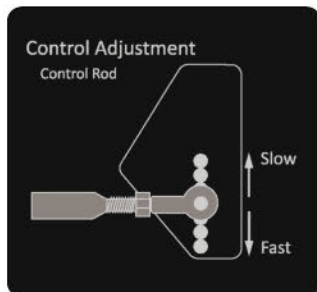

PARTS SECTION: DECALS

091-0506-00
61" Deck Decal

091-4016-22

2022 Renegade (Diesel) Control Panel Decal

091-8001-00

Deck Impact Patent Decal 9591803

091-2050-00

Low Sulfur Decal Tier 4 Diesel