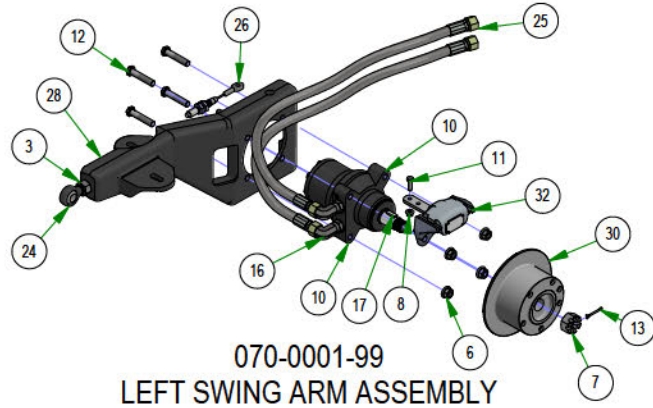

DETAIL A

Parts List				Parts List			
ITEM	QTY	PART NUMBER	DESCRIPTION	ITEM	QTY	PART NUMBER	DESCRIPTION
1	1	013-0019-00	5/8-11 HEX JAM NUT ZINC	17	2	042-7041-00	Woodruff Key
2	1	013-0020-00	NUT, 5/8-18LH	18	1	048-0001-00	2019 Suspension Link Body
3	2	013-0022-00	3/4"-16 Fine Full Nut	19	1	048-0002-00	Rear Radius Rod, 3/4 Body
4	1	013-0027-00	3/4-16 HEX JAM NUT ZINC	20	1	048-6062-00	2019 RH 5/8" Heim
5	1	013-0028-00	3/4-16 LH HEX JAM NUT ZINC	21	1	048-6063-00	2019 LH 5/8" Heim
6	8	013-6040-00	1/2-13 Gr 8 Centerlock Flange Nut	22	1	048-6065-00	3/4-16 x 5/8 RH Heim
7	2	013-7050-00	1" Castle Nut for HydroGear Wheel Motor	23	1	048-6066-00	3/4-16 x 5/8 LH Heim
8	2	013-8049-00	5/16-18 NYLON INSERT FLANGE LOCKNUT ZINC	24	2	048-7001-00	3/4-16 RH Male Rod End
9	1	015-4600-00	18cc Parker Wheel Motor- Right	25	4	051-6007-00	2019 Renegade Hydro Hose
10	1	015-4601-00	18cc Parker Wheel Motor- Left	26	1	064-8054-00	2019 Short Brake Cable-Suspension Models
11	2	018-2007-00	5/16-18 X 1 HEX CAP SCREW (GR.5) ZINC	27	1	064-9002-00	2019 Long Brake Cable-Renegade, Rogue
12	8	018-6041-00	1/2-13 x 2.75 Gr. 8 Hex Head Bolt	28	1	070-0001-00	2019 Left Trailing Arm
13	2	020-7022-00	1/8 X 1-1/2 COTTER PIN ZINC	29	1	070-0002-00	2019 Right Trailing Arm
14	1	022-4085-00	2019 26x12-12 Reaper Turf Tire	30	2	092-5201-00	Brake Disk
15	1	022-4086-00	2019 10.5" Wheel	31	1	092-7000-00	XPI/AOS Right Brake Caliper
16	4	024-2065-00	2019 Rouge/Renegade Wheel Motor 90° Fitting #6801-10L	32	1	092-7001-00	XPI/AOS Left Brake Caliper