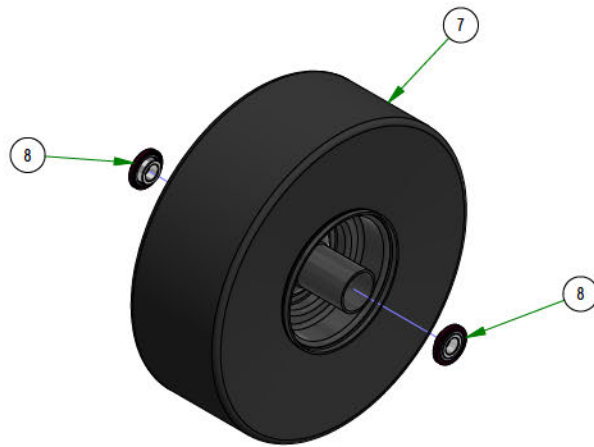

PARTS SECTION: FRONT END SUBASSEMBLIES

Parts List				Parts List			
ITEM	QTY	PART NUMBER	DESCRIPTION	ITEM	QTY	PART NUMBER	DESCRIPTION
1	8	010-1050-00	1641 BEARING W/2 CONTACT RUBBER SEALS	8	2	022-7010-00	1-3/4" Bearing-Large Bore Front Rim
2	2	013-9004-00	1"-14 NYLON INSERT JAM LOCKNUT ZINC	9	4	025-0003-00	2016 Front Bearing Spacer
3	2	018-0026-00	1"-14 X 5-1/2 HEX CAP SCREW (GR.8) ZINC YELLOW	10	2	029-7050-00	Rubber Stabilizer (Front Forks) [R series]
4	2	018-2009-00	1/2-13 x 1" Stud	11	1	250-0032-01	INNER RH FRONT AXLE
5	2	018-3001-00	5/8 X 5/8 SOCKET SHOULDER BOLT ZINC YELLOW	12	1	250-0032-02	OUTER FRONT ARM RH
6	2	018-4010-00	1/2-13 NYLON INSERT JAM LOCKNUT ZINC	13	1	250-0033-01	INNER FRONT ARM LH
7	1	022-0004-00	15x6-6 Tire Only	14	1	250-0033-02	CAST OUTER ARM LH