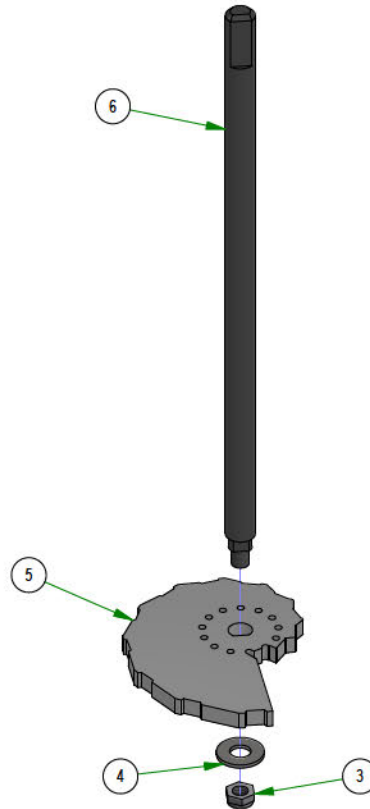

BAD BOY MOWERS

PARTS SECTION: DECK HEIGHT SUBASSEMBLIES

Parts List				Parts List			
ITEM	QTY	PART NUMBER	DESCRIPTION	ITEM	QTY	PART NUMBER	DESCRIPTION
1	2	017-9000-00	Two Piece Pillow Block	4	1	019-5029-00	3/8 FLAT WASHER USS (1" OD) ZINC
2	1	017-9025-00	Two Piece Pillow Block Strap	5	1	026-1101-00	2019 Deck Height Cam
3	1	018-4011-00	3/8-24 Nylon Insert jam locknut	6	1	028-0015-00	2019 Outlaw Gen2 Dial Rod