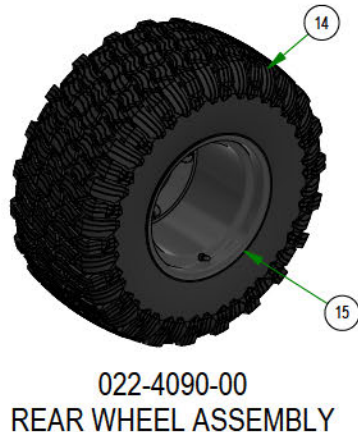

Parts List				Parts List			
ITEM	QTY	PART NUMBER	DESCRIPTION	ITEM	QTY	PART NUMBER	DESCRIPTION
1	1	013-0019-00	5/8-11 HEX JAM NUT ZINC	17	2	042-7041-00	Woodruff Key
2	1	013-0020-00	NUT, 5/8-18LH	18	1	048-0001-00	2019 Suspension Link Body
3	2	013-0022-00	3/4"-16 Fine Full Nut	19	1	048-0002-00	Rear Radius Rod, 3/4 Body
4	1	013-0027-00	3/4-16 HEX JAM NUT ZINC	20	1	048-6062-00	2019 RH 5/8" Heim
5	1	013-0028-00	3/4-16 LH HEX JAM NUT ZINC	21	1	048-6063-00	2019 LH 5/8" Heim
6	8	013-6040-00	1/2-13 Gr 8 Centerlock Flange Nut	22	1	048-6065-00	3/4-16 x 5/8 RH Heim
7	2	013-7050-00	1" Castle Nut for HydroGear Wheel Motor	23	1	048-6066-00	3/4-16 x 5/8 LH Heim
8	2	013-8049-00	5/16-18 NYLON INSERT FLANGE LOCKNUT ZINC	24	2	048-7001-00	3/4-16 RH Male Rod End
9	1	015-4600-00	18cc Parker Wheel Motor- Right	25	4	051-6007-00	2019 Renegade Hydro Hose
10	1	015-4601-00	18cc Parker Wheel Motor- Left	26	1	064-8054-00	2019 Short Brake Cable-Suspension Models
11	2	018-2007-00	5/16-18 X 1 HEX CAP SCREW (GR.5) ZINC	27	1	064-9002-00	2019 Long Brake Cable-Renegade, Rogue
12	8	018-6041-00	1/2-13 x 2.75 Gr. 8 Hex Head Bolt	28	1	070-0001-00	2019 Left Trailing Arm
13	2	020-7022-00	1/8 X 1-1/2 COTTER PIN ZINC	29	1	070-0002-00	2019 Right Trailing Arm
14	1	022-4085-00	2019 26x12-12 Reaper Turf Tire	30	2	092-5201-00	Brake Disk
15	1	022-4086-00	2019 10.5" Wheel	31	1	092-7000-00	XPI/AOS Right Brake Caliper
16	4	024-2065-00	2019 Rouge/Renegade Wheel Motor 90° Fitting #6801-10L	32	1	092-7001-00	XPI/AOS Left Brake Caliper