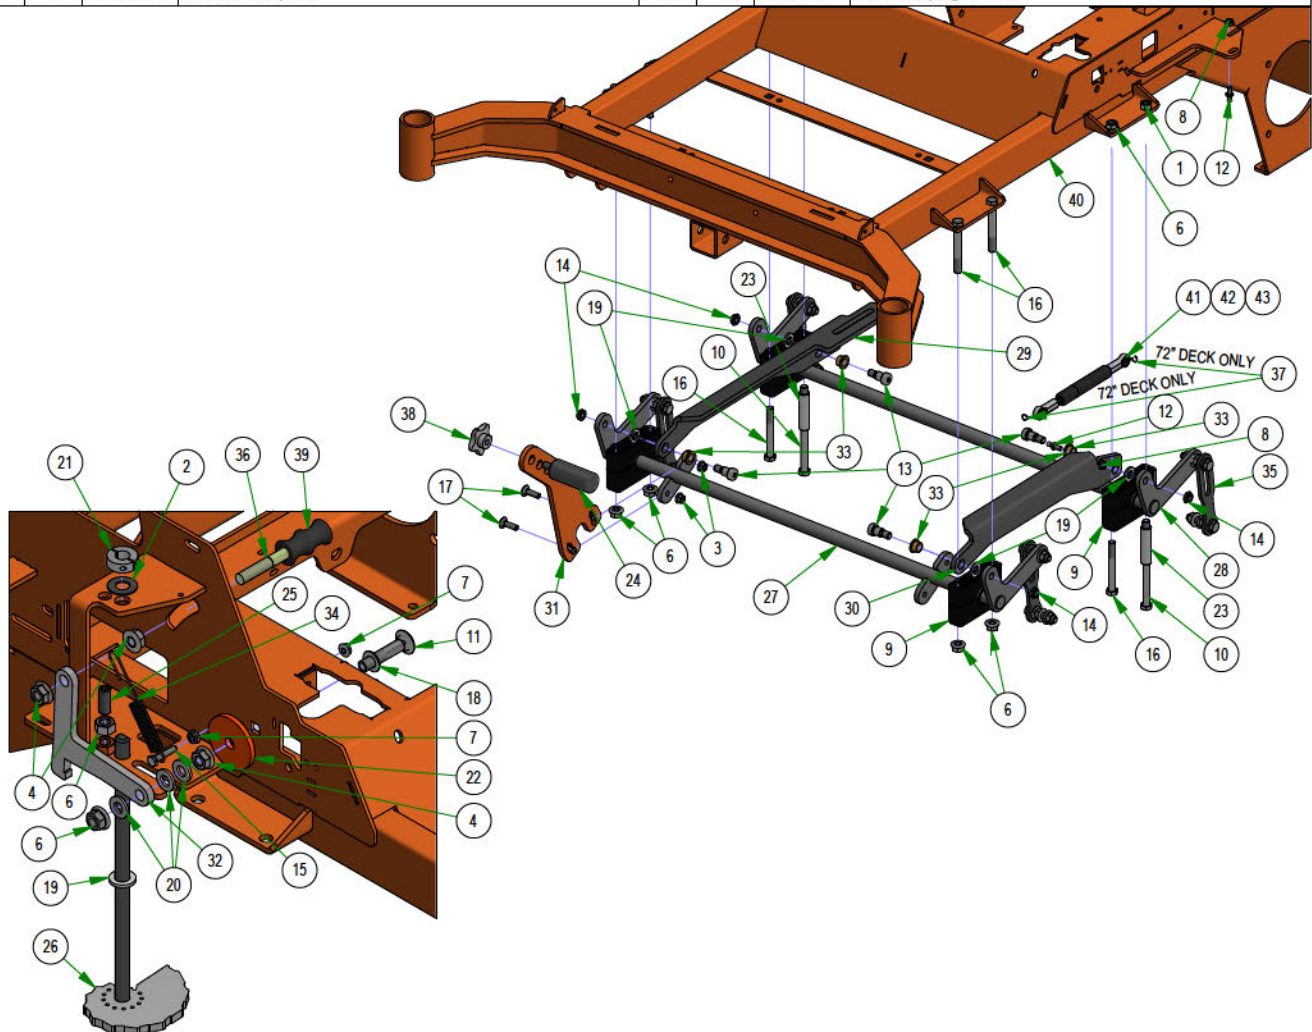

Parts List				Parts List			
ITEM	QTY	PART NUMBER	DESCRIPTION	ITEM	QTY	PART NUMBER	DESCRIPTION
1	2	013-0005-00	1/2-13 HEX 2-WAY REVERSIBLE CENTER LOCKNUT Grade B ZINC	23	2	025-0033-00	2019 Deck Stop Spacer
2	1	013-0080-00	.625 ID x 1.250 OD x .062 THK F/W Nylon	24	1	026-0026-00	Knurled Pedal
3	2	013-5202-00	3/8-16 NYLON INSERT FLANGE LOCKNUT (GR.F) ZINC	25	1	028-0008-00	Dial Rod Plunger
4	3	013-5300-00	1/2-13 HEX SERRATED FLANGE NUT HARD/ZINC	26	1	028-0015-19	2019 Outlaw Gen2 Deck Height Dial Rod Assy
6	1	013-7018-00	1/2-13 HEX NUT ZINC	27	1	028-0026-00	2019 Outlaw Actuator - Front
6	7	013-8050-00	1/2-13 NYLON INSERT FLANGE LOCKNUT ZINC	28	1	028-0027-00	2019 Outlaw Actuator - Rear
7	2	013-9001-00	1/4-20 HEX SERRATED FLANGE NUT HARD/ZINC	29	1	028-6075-22	2019 Actuator Linkage - Right - Black
8	2	013-9002-00	5/16-18 HEX SERRATED FLANGE NUT HARD/ZINC	30	1	028-6076-22	2019 Actuator Linkage - Left - Black
9	4	017-9075-00	Pillow Block Assembly	31	1	031-0003-00	Foot Lift Upright Lever
10	2	018-0004-00	1/2-13 X 7 HEX CAP SCREW (GR.5) ZINC	32	1	031-0125-00	2019 Outlaw Deck Travel Lock
11	1	018-0043-00	2 1/2 x 1/2 Carriage Bolt	33	4	032-5052-00	.627 ID X .753 OD X .500 LGTH X 1.000 FLG OD X .094 FLG THICK FLANGED BEARING OIL-IMPREG BRNZ
12	2	018-2055-00	10mm Damper Ball Stud-XP Linkage	34	1	034-1025-00	Brake Spring
13	4	018-3001-00	5/8 X 5/8 SOCKET SHOULDER BOLT ZINC YELLOW	35	4	039-2125-17	Deck Hanger Assembly
14	4	018-4010-00	1/2-13 NYLON INSERT JAM LOCKNUT ZINC	36	1	044-4000-00	Seat Bracket Pin
15	1	018-4702-00	1/4-20 X 1-1/4 HEX CAP SCREW (GR.5) ZINC	37	2	044-6050-00	Security Ring - PC744
16	6	018-5019-00	1/2-13 X 4 HEX CAP SCREW (GR.8) ZINC YELLOW	38	1	045-6044-00	Foot Pedal Knob 1/2-13
17	2	018-5043-00	3/8-16 X 1-1/4 CARRIAGE BOLT ZINC	39	1	069-4011-00	Travel Lock Rubber Grip
18	1	019-0007-00	.517 SQ WIDTH ID X .937 OD X .060 THICK F/W PHOS/OIL	40	1	070-2304-00	2023 Rebel Frame - Painted
19	5	019-6017-00	.635 ID X 1.120 OD X .140 THICK FLAT WASHER NYLON	41	1	087-5400-00	200 lb Gas Spring - 54" Deck outlaw
20	3	019-8054-00	.505 ID X 1.000 OD X .125 THICK FLAT WASHER NYLON	42	1	087-6100-00	250lb Gas Spring - 61" Deck
21	1	025-0002-00	5/8" Split Collar	43	1	087-7200-00	300lb Gas Spring - 72" Deck
22	1	025-0025-00	MZ Deck Idler Spacer