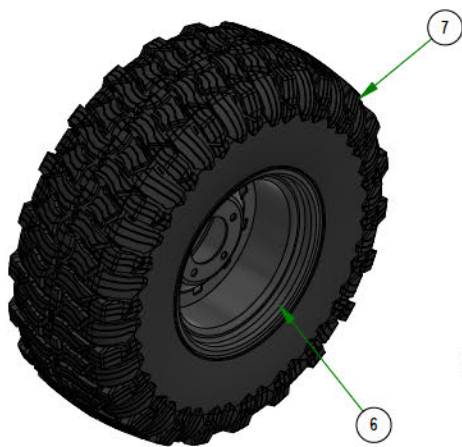

039-6945-03
REBEL TRANSAXLE IDLER ASSEMBLY

PARTS SECTION: TRANSAXLE SUBASSEMBLIES

Parts List				Parts List			
ITEM	QTY	PART NUMBER	DESCRIPTION	ITEM	QTY	PART NUMBER	DESCRIPTION
1	2	013-5301-00	5/8-11 NYLON INSERT JAM LOCKNUT ZINC	11	2	034-9080-00	Gold Transaxle Spring
2	2	013-8050-00	1/2-13 NYLON INSERT FLANGE LOCKNUT ZINC	12	2	039-6945-00	Deck Idler
3	2	018-5309-00	5/8-11 X 4-1/2 HEX CAP SCREW (GR.5) ZINC	13	1	050-1025-00	Fan/Pulley Kit for 4400 Outlaw
4	2	018-6036-00	1/2-13 X 2-3/4 HEX CAP SCREW (GR.5) ZINC	14	5	050-2012-00	Transaxle Wheel Studs/ Drum Brake Studs
5	4	019-6017-00	.635 ID X 1.120 OD X .140 THICK FLAT WASHER NYLON	15	1	050-2073-00	FAN/PULLEY KIT
6	1	022-4070-00	12x12" Black Wheel For 2015 Outlaw	16	1	050-2079-00	5 BOLT HUB KIT
7	1	022-4095-00	24x12-12 Reaper Turf Tire	17	1	050-8003-00	Seal Kit for 4400 Series Outlaw Transaxle
8	2	025-7020-00	5/8 SOLID SHAFT COLLAR (W/1 SET SCREW) ZINC	18	1	063-1060-00	FILTER FOR 5400 TRANSAXLE
9	2	025-7036-00	1/2 SOLID SHAFT COLLAR (W/1 SET SCREW) ZINC	19	1	063-1070-00	Hydro Filter for 4400 Transaxle
10	2	033-6001-00	4 3/4" Idler Pulley				

022-4100-00
REAR WHEEL & TIRE