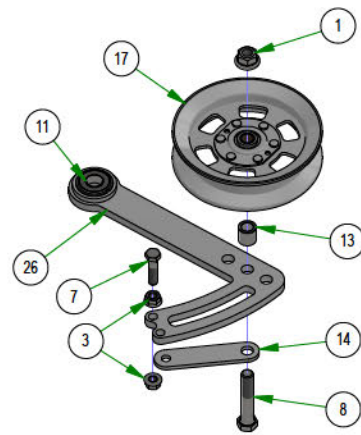

PARTS SECTION: 72" DECK ASSEMBLY

BAD BOY MOWERS

PARTS SECTION: DECK SUBASSEMBLIES

Parts List				Parts List			
ITEM	QTY	PART NUMBER	DESCRIPTION	ITEM	QTY	PART NUMBER	DESCRIPTION
1	1	013-0030-00	Hex Nut M20-2.5	17	1	033-8050-00	5" Idler Pulley
2	1	013-0031-00	Hex Nut M20-2.5 Left Hand Threads Gold Plated	18	1	037-4000-01	4000 Series Spindle Housing
3	2	013-5201-00	3/8-16 HEX SERRATED FLANGE NUT HARD/ZINC	19	1	037-4002-00	4000 Series Spindle Spacer
4	7	013-8049-00	5/16-18 NYLON INSERT FLANGE LOCKNUT ZINC	20	4	037-6023-00	Bearing - 6206
1	1	013-8050-00	1/2-13 NYLON INSERT FLANGE LOCKNUT ZINC	21	1	037-6026-00	Spindle Shaft
6	5	018-4703-00	5/16-18 X 1-1/4 CARRIAGE BOLT ZINC	22	2	037-8002-00	Spindle Dust Cap
7	1	018-6012-00	3/8-16 X 1-1/2 HEX CAP SCREW (GR.5) ZINC	23	1	037-9050-00	Locking Collar w/ 1/4"-20 Set Screw
8	1	018-6036-00	1/2-13 X 2-3/4 HEX CAP SCREW (GR.5) ZINC	24	1	039-4893-00	2019 Upper Chute Bracket
9	2	018-8066-00	5/16-18 X 7/8 CARRIAGE BOLT ZINC	25	1	039-4894-00	2019 Lower Chute Bracket
10	2	019-6042-00	.360 ID X .983 OD X .120 THICK FLAT WASHER NYLON	26	1	039-6946-10	2019 Deck Belt Tensioner
11	2	022-7009-00	Ball Bearing w/Retainer, 99502H-NR, 625 Bore x 1.375 OD x .4375 Width	27	1	048-8020-00	2024 Turnbuckle Body
12	2	024-0001-00	1/4-28 Grease Fitting	28	1	048-8021-00	Turnbuckle End Right-Handed Thread
13	1	025-5203-00	.51 ID X .75 OD X .75 LGTH SOLID SPACER ZINC	29	1	048-8022-00	Turnbuckle End Left-Handed Thread
14	1	026-0167-00	Belt Tensioner Retainer Plate	30	1	206-6018-00	2019 Chute Hanger
15	4	032-2000-00	Polyurethane Bushing	31	1	210-6025-00	2019 Belted Chute with Logo
16	2	032-2001-00	Sleeve				