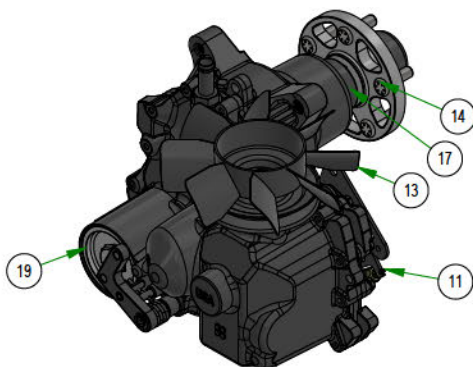

050-1000-00 & 050-1050-00
REBEL 4400 TRANSAXLE PARTS