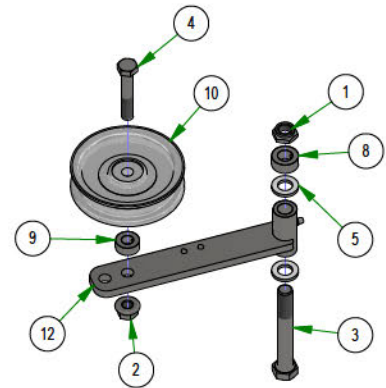

039-6945-RX
REBEL X TRANSAXLE IDLER ASSEMBLY