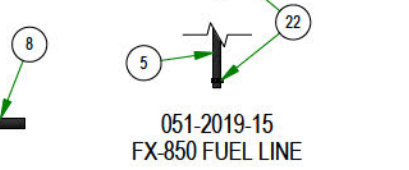

Parts List				Parts List			
ITEM	QTY	PART NUMBER	DESCRIPTION	ITEM	QTY	PART NUMBER	DESCRIPTION
1	4	013-5019-00	10-24 NYLON INSERT LOCKNUT ZINC	18	2	067-6070-00	Rollover Valve
2	4	018-1040-00	Light Plug	19	1	067-8085-00	Expansion Tank Outlaw
3	4	018-5200-00	10-24 X 5/8 BUTTON SOCKET CAP SCREW 18-8 STAINLESS STEEL	19	2	067-9901-00	Fuel Pick-up
4	1	051-0019-00	5/8 Braided Hose	20	2	067-9904-00	Fuel Cap
5	1.250 ft	051-8067-00	1/4" Fuel Line Hose	21	6	072-8068-00	5/16 Fuel Line Clamp
6	1	051-8067-22	1/4" Fuel Line Hose	22	6	072-8069-00	1/4 Fuel Hose Clamp
7	1	051-8067-32	1/4" Fuel Line Hose	24	2	072-8078-00	CTB-23 HOSE CLAMP
8	6	051-8075-26	5/16" fuel line hose	24	2	077-2076-00	USB Port
9	1	055-2012-00	Universal Throttle Head - 2012	25	2	077-8076-00	Ignition Switch
10	1	055-2013-00	Throttle Knob	26	2	079-3483-00	2022 Rebel Control Panel
11	1	055-3001-00	Kawasaki \ Kohler Drive By Wire	27	1	083-4013-00	Tachometer
12	2	056-8058-00	PTO Switch	28	1	083-4015-00	Hour Meter EFI/EVO
13	1	066-5050-00	Hydraulic Tank Cap	29	1	086-1202-01	Relay Block Cover Replacement Kit
14	1	067-4080-00	Fuel Gauge with Grommet	30	4	086-1202-19	Relay
15	2	067-6054-00	Roll Over Valve Grommet	31	2	089-1000-00	Oil Light
16	1	067-6056-00	Fuel Gauge Grommet	32	2	091-4009-22	2022 Rebel/Rogue Control Panel Decal
17	3	067-6058-00	3 Way Fuel Shut-Off Valve 5/16 x 5/16 x 1/4	33	1	216-1002-00	2023 REBEL/ROGUE Tach Ground Wire Assy