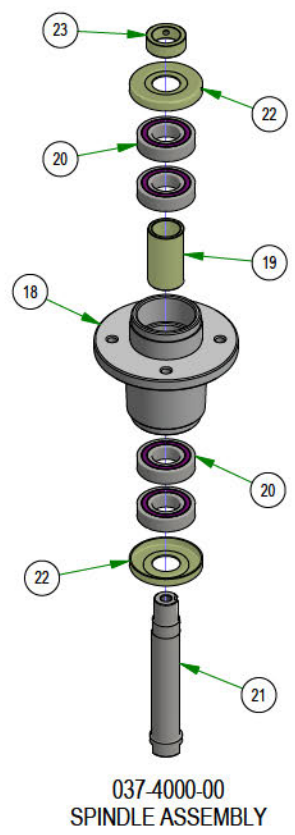

PARTS SECTION: 72" DECK ASSEMBLY

BAD BOY MOWERS

PARTS SECTION: DECK SUBASSEMBLIES

Parts List				Parts List			
ITEM	QTY	PART NUMBER	DESCRIPTION	ITEM	QTY	PART NUMBER	DESCRIPTION
1	1	013-0030-00	Hex Nut M20-2.5	17	1	033-8050-00	5" Idler Pulley
2	1	013-0031-00	Hex Nut M20-2.5 Left Hand Threads Gold Plated	18	1	037-4000-01	4000 Series Spindle Housing
3	2	013-5201-00	3/8-16 HEX SERRATED FLANGE NUT HARD/ZINC	19	1	037-4002-00	4000 Series Spindle Spacer
4	7	013-8049-00	5/16-18 NYLON INSERT FLANGE LOCKNUT ZINC	20	4	037-6023-00	Bearing - 6206
1	1	013-8050-00	1/2-13 NYLON INSERT FLANGE LOCKNUT ZINC	21	1	037-6026-00	Spindle Shaft
6	5	018-4703-00	5/16-18 X 1-1/4 CARRIAGE BOLT ZINC	22	2	037-8002-00	Spindle Dust Cap
7	1	018-6012-00	3/8-16 X 1-1/2 HEX CAP SCREW (GR.5) ZINC	23	1	037-9050-00	Locking Collar w/ 1/4"-20 Set Screw
8	1	018-6036-00	1/2-13 X 2-3/4 HEX CAP SCREW (GR.5) ZINC	24	1	039-4893-00	2019 Upper Chute Bracket
9	2	018-8066-00	5/16-18 X 7/8 CARRIAGE BOLT ZINC	25	1	039-4894-00	2019 Lower Chute Bracket
10	2	019-6042-00	.360 ID X .983 OD X .120 THICK FLAT WASHER NYLON	26	1	039-6946-10	2019 Deck Belt Tensioner
11	2	022-7009-00	Ball Bearing w/Retainer, 99502H-NR, 625 Bore x 1.375 OD x .4375 Width	27	1	048-8020-00	2024 Turnbuckle Body
12	2	024-0001-00	1/4-28 Grease Fitting	28	1	048-8021-00	Turnbuckle End Right-Handed Thread
13	1	025-5203-00	.51 ID X .75 OD X .75 LGTH SOLID SPACER ZINC	29	1	048-8022-00	Turnbuckle End Left-Handed Thread
14	1	026-0167-00	Belt Tensioner Retainer Plate	30	1	206-6018-00	2019 Chute Hanger
15	4	032-2000-00	Polyurethane Bushing	31	1	210-6025-00	2019 Belted Chute with Logo
16	2	032-2001-00	Sleeve				