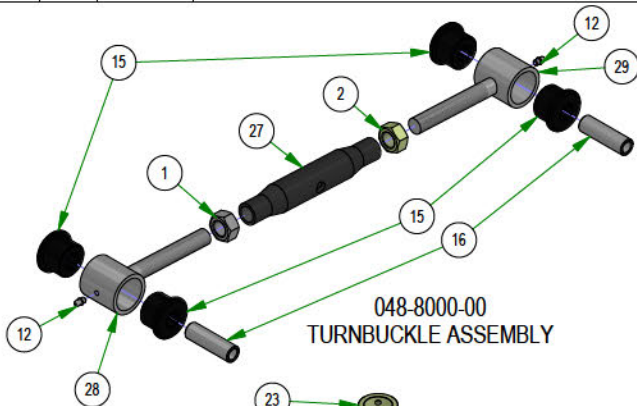

PARTS SECTION: 72" DECK ASSEMBLY

BAD BOY MOWERS

PARTS SECTION: DECK SUBASSEMBLIES

Parts List				Parts List			
ITEM	QTY	PART NUMBER	DESCRIPTION	ITEM	QTY	PART NUMBER	DESCRIPTION
1	1	013-0030-00	Hex Nut M20-2.5	17	1	033-8050-00	5" Idler Pulley
2	1	013-0031-00	Hex Nut M20-2.5 Left Hand Threads Gold Plated	18	1	037-4000-01	4000 Series Spindle Housing
3	2	013-5201-00	3/8-16 HEX SERRATED FLANGE NUT HARD/ZINC	19	1	037-4002-00	4000 Series Spindle Spacer
4	7	013-8049-00	5/16-18 NYLON INSERT FLANGE LOCKNUT ZINC	20	4	037-6023-00	Bearing - 6206
1	1	013-8050-00	1/2-13 NYLON INSERT FLANGE LOCKNUT ZINC	21	1	037-6026-00	Spindle Shaft
6	5	018-4703-00	5/16-18 X 1-1/4 CARRIAGE BOLT ZINC	22	2	037-8002-00	Spindle Dust Cap
7	1	018-6012-00	3/8-16 X 1-1/2 HEX CAP SCREW (GR.5) ZINC	23	1	037-9050-00	Locking Collar w/ 1/4"-20 Set Screw
8	1	018-6036-00	1/2-13 X 2-3/4 HEX CAP SCREW (GR.5) ZINC	24	1	039-4893-00	2019 Upper Chute Bracket
9	2	018-8066-00	5/16-18 X 7/8 CARRIAGE BOLT ZINC	25	1	039-4894-00	2019 Lower Chute Bracket
10	2	019-6042-00	.360 ID X .983 OD X .120 THICK FLAT WASHER NYLON	26	1	039-6946-10	2019 Deck Belt Tensioner
11	2	022-7009-00	Ball Bearing w/Retainer, 99502H-NR, 625 Bore x 1.375 OD x .4375 Width	27	1	048-8020-00	2024 Turnbuckle Body
12	2	024-0001-00	1/4-28 Grease Fitting	28	1	048-8021-00	Turnbuckle End Right-Handed Thread
13	1	025-5203-00	.51 ID X .75 OD X .75 LGTH SOLID SPACER ZINC	29	1	048-8022-00	Turnbuckle End Left-Handed Thread
14	1	026-0167-00	Belt Tensioner Retainer Plate	30	1	206-6018-00	2019 Chute Hanger
15	4	032-2000-00	Polyurethane Bushing	31	1	210-6025-00	2019 Belted Chute with Logo
16	2	032-2001-00	Sleeve				