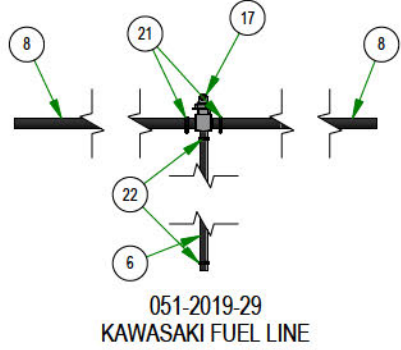

Parts List				Parts List			
ITEM	QTY	PART NUMBER	DESCRIPTION	ITEM	QTY	PART NUMBER	DESCRIPTION
1	4	013-5019-00	10-24 NYLON INSERT LOCKNUT ZINC	18	2	067-6070-00	Rollover Valve
2	4	018-1040-00	Light Plug	19	1	067-8085-00	Expansion Tank Outlaw
3	4	018-5200-00	10-24 X 5/8 BUTTON SOCKET CAP SCREW 18-8 STAINLESS STEEL	19	2	067-9901-00	Fuel Pick-up
4	1	051-0019-00	5/8 Braided Hose	20	2	067-9904-00	Fuel Cap
5	1.250 ft	051-8067-00	1/4" Fuel Line Hose	21	6	072-8068-00	5/16 Fuel Line Clamp
6	1	051-8067-22	1/4" Fuel Line Hose	22	6	072-8069-00	1/4 Fuel Hose Clamp
7	1	051-8067-32	1/4" Fuel Line Hose	24	2	072-8078-00	CTB-23 HOSE CLAMP
8	6	051-8075-26	5/16" fuel line hose	24	2	077-2076-00	USB Port
9	1	055-2012-00	Universal Throttle Head - 2012	25	2	077-8076-00	Ignition Switch
10	1	055-2013-00	Throttle Knob	26	2	079-3483-00	2022 Rebel Control Panel
11	1	055-3001-00	Kawasaki \ Kohler Drive By Wire	27	1	083-4013-00	Tachometer
12	2	056-8058-00	PTO Switch	28	1	083-4015-00	Hour Meter EFI/EVO
13	1	066-5050-00	Hydraulic Tank Cap	29	1	086-1202-01	Relay Block Cover Replacement Kit
14	1	067-4080-00	Fuel Gauge with Grommet	30	4	086-1202-19	Relay
15	2	067-6054-00	Roll Over Valve Grommet	31	2	089-1000-00	Oil Light
16	1	067-6056-00	Fuel Gauge Grommet	32	2	091-4009-22	2022 Rebel/Rogue Control Panel Decal
17	3	067-6058-00	3 Way Fuel Shut-Off Valve 5/16 x 5/16 x 1/4	33	1	216-1002-00	2023 REBEL/ROGUE Tach Ground Wire Assy