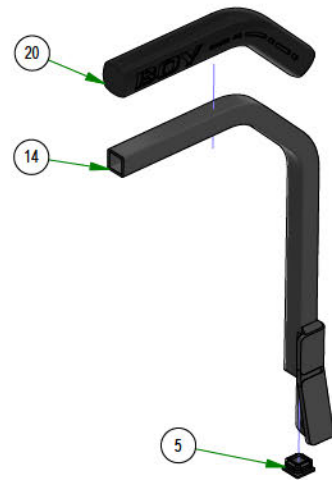

031-9071-00
LEFT HAND DRIVE ARM