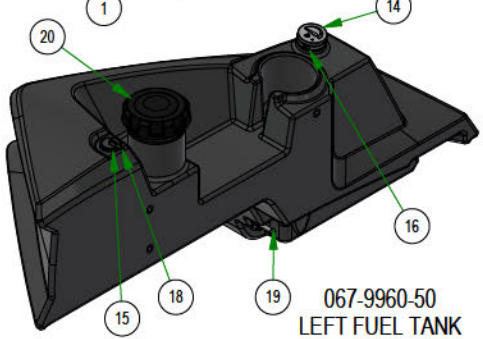

Parts List				Parts List			
ITEM	QTY	PART NUMBER	DESCRIPTION	ITEM	QTY	PART NUMBER	DESCRIPTION
1	4	013-5019-00	10-24 NYLON INSERT LOCKNUT ZINC	18	2	067-6070-00	Rollover Valve
2	4	018-1040-00	Light Plug	19	1	067-8085-00	Expansion Tank Outlaw
3	4	018-5200-00	10-24 X 5/8 BUTTON SOCKET CAP SCREW 18-8 STAINLESS STEEL	19	2	067-9901-00	Fuel Pick-up
4	1	051-0019-00	5/8 Braided Hose	20	2	067-9904-00	Fuel Cap
5	1.250 ft	051-8067-00	1/4" Fuel Line Hose	21	6	072-8068-00	5/16 Fuel Line Clamp
6	1	051-8067-22	1/4" Fuel Line Hose	22	6	072-8069-00	1/4 Fuel Hose Clamp
7	1	051-8067-32	1/4" Fuel Line Hose	24	2	072-8078-00	CTB-23 HOSE CLAMP
8	6	051-8075-26	5/16" fuel line hose	24	2	077-2076-00	USB Port
9	1	055-2012-00	Universal Throttle Head - 2012	25	2	077-8076-00	Ignition Switch
10	1	055-2013-00	Throttle Knob	26	2	079-3483-00	2022 Rebel Control Panel
11	1	055-3001-00	Kawasaki \ Kohler Drive By Wire	27	1	083-4013-00	Tachometer
12	2	056-8058-00	PTO Switch	28	1	083-4015-00	Hour Meter EFI/EVO
13	1	066-5050-00	Hydraulic Tank Cap	29	1	086-1202-01	Relay Block Cover Replacement Kit
14	1	067-4080-00	Fuel Gauge with Grommet	30	4	086-1202-19	Relay
15	2	067-6054-00	Roll Over Valve Grommet	31	2	089-1000-00	Oil Light
16	1	067-6056-00	Fuel Gauge Grommet	32	2	091-4009-22	2022 Rebel/Rogue Control Panel Decal
17	3	067-6058-00	3 Way Fuel Shut-Off Valve 5/16 x 5/16 x 1/4	33	1	216-1002-00	2023 REBEL/ROGUE Tach Ground Wire Assy