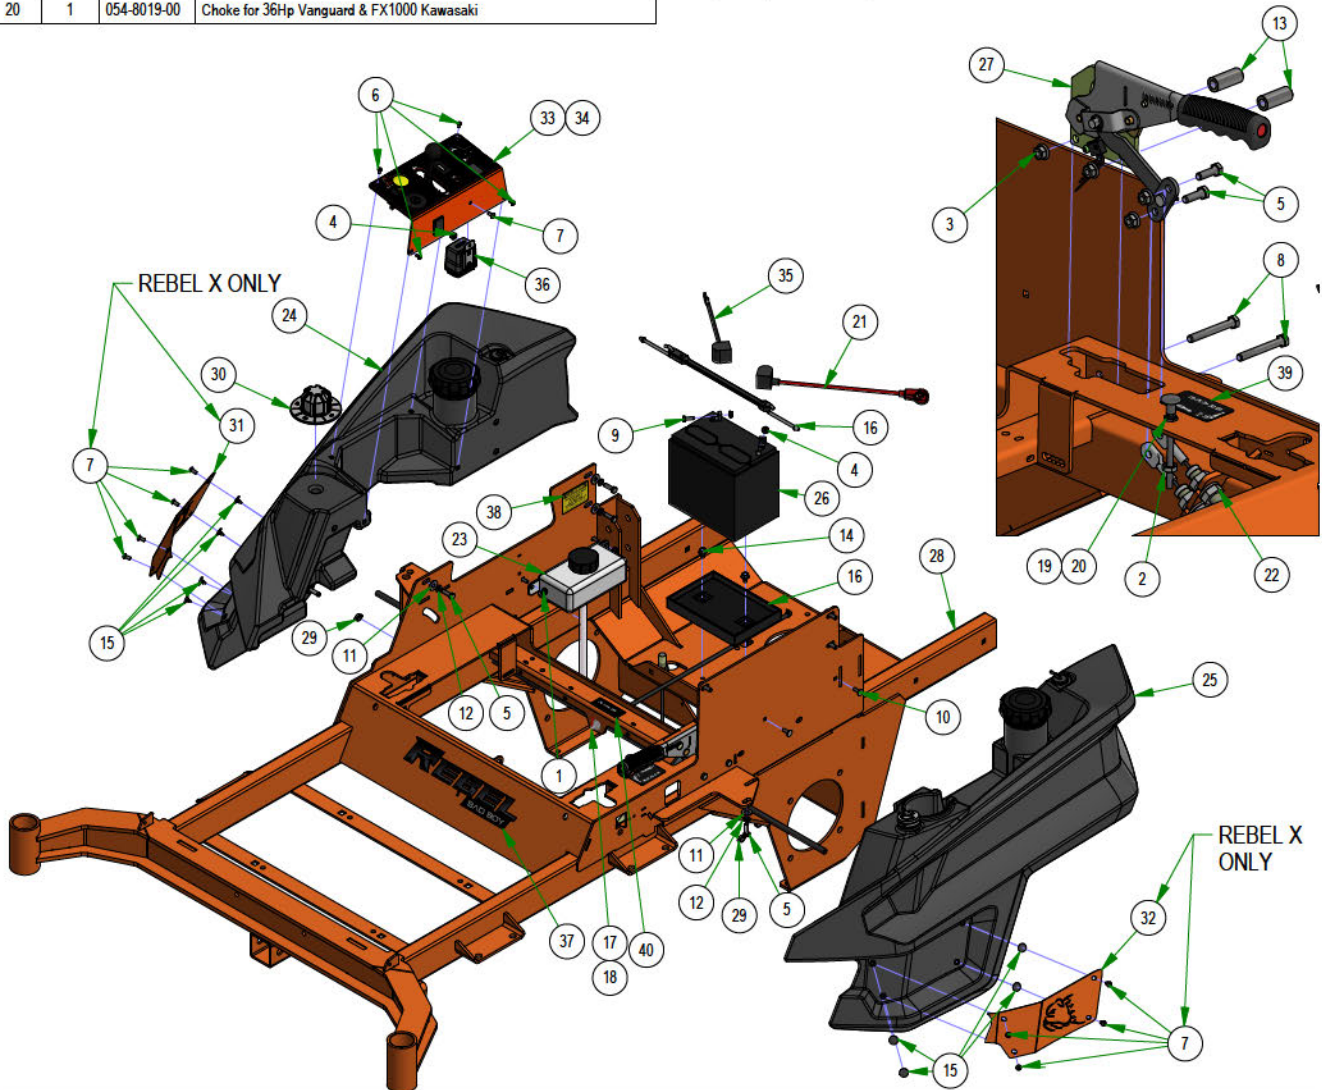

Parts List				Parts List			
ITEM	QTY	PART NUMBER	DESCRIPTION	ITEM	QTY	PART NUMBER	DESCRIPTION
1	4	013-2050-00	1/4-20 NYL INSERT FLANGE LOCKNUT ZINC	21	1	064-5301-01	14" Red Battery Cable-Base Outlaw
2	1	013-6051-00	3/8-24 HEX NUT ZINC YELLOW	22	2	064-8056-00	Long Brake Cable
3	4	013-8049-00	5/16-18 NYLON INSERT FLANGE LOCKNUT ZINC	23	2	067-8085-19	2019 Rebel Hydro Tank Assembly
4	3	013-9001-00	1/4-20 HEX SERRATED FLANGE NUT HARD/ZINC	24	1	067-9950-50	2019 Right Rebel, Rogue, Renegade Fuel Tank (GAS)
5	10	018-2007-00	5/16-18 X 1 HEX CAP SCREW (GR.5) ZINC	25	1	067-9960-50	2019 Left Rebel, Rogue, Renegade Fuel Tank (GAS)
6	4	018-2010-00	10-32 X 3/8 BUTTON SOCKET CAP SCREW 18-8 STAINLESS STEEL	26	1	068-8049-00	SP-35 Battery
7	9	018-2012-00	1/4-20 X 1/2 BUTTON SOCKET CAP SCREW 18-8 STAINLESS STEEL	27	1	069-0001-00	2019 Brake Handle Assembly
8	2	018-5344-00	5/16-18 X 2-1/2 HEX CAP SCREW (GR.5) ZINC	28	1	070-2304-00	2023 Rebel Frame - Painted
9	2	018-8052-00	1/4-20 X 3/4 HEX CAP SCREW (GR.5) ZINC	29	2	072-8076-00	2 EAR CLAMP 12.5mm-15mm
10	4	019-8040-00	1/4-20 X 3/4 CARRIAGE BOLT (GR.5) ZINC	30	1	077-9002-00	2019 Rigid Deck Dial 1.5 to 5.5
11	8	019-8044-00	5/16 USS FLAT WASHER (7/8 OD) ZINC	31	1	079-3290-00	2019 Outlaw Fuel Tank Insert - Right
12	8	019-8051-00	5/16 SPLIT LOCKWASHER ZINC	32	1	079-3291-00	2019 Outlaw Fuel Tank Insert - Left
13	2	025-0027-00	.380 ID X .625 OD X 1.500 LGTH 2019 OUTLAW BRAKE HANDLE SPACER ZINC	33	1	079-3481-19	Rebel/Rogue Control Panel Assy
14	2	030-7044-00	5/16-18 X 1/2 HWH unslot (F) tcs zinc	34	1	079-3581-23	2023 Rebel/Rogue Control Panel Assy-Drive by Wire
15	8	040-6081-00	3/16 x .48 Christmas Tree Nylon Black	35	1	086-0005-00	Starter Cable
16	1	043-8930-98	2023 Battery Hold Down Assembly	36	1	086-2050-19	2019 Wiring Harness-Rebel/Rogue
17	1	051-2019-29	2023 Rebel Rogue Renegade Fuel Line for Kohler	37	1	091-0514-00	Rebel back Plate & Front Decal
18	1	051-2019-33	2023 Rebel Rogue Renegade Fuel Line for Kawasaki	38	2	091-1020-00	Hydraulic Decal
19	1	054-8017-00	Choke	39	1	091-1101-18	2018 Out/XP/Diesel Brake Decal
20	1	054-8019-00	Choke for 36Hp Vanguard & FX1000 Kawasaki	40	1	091-6022-00	R-Series Shut Off Valve Decal