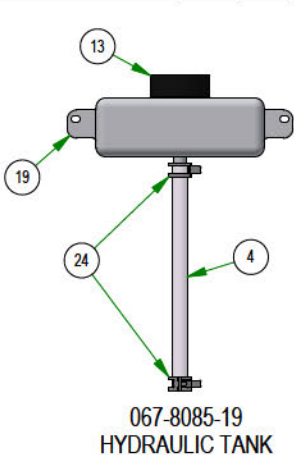

Parts List				Parts List			
ITEM	QTY	PART NUMBER	DESCRIPTION	ITEM	QTY	PART NUMBER	DESCRIPTION
1	4	013-5019-00	10-24 NYLON INSERT LOCKNUT ZINC	18	2	067-6070-00	Rollover Valve
2	4	018-1040-00	Light Plug	19	1	067-8085-00	Expansion Tank Outlaw
3	4	018-5200-00	10-24 X 5/8 BUTTON SOCKET CAP SCREW 18-8 STAINLESS STEEL	19	2	067-9901-00	Fuel Pick-up
4	1	051-0019-00	5/8 Braided Hose	20	2	067-9904-00	Fuel Cap
5	1.250 ft	051-8067-00	1/4" Fuel Line Hose	21	6	072-8068-00	5/16 Fuel Line Clamp
6	1	051-8067-22	1/4" Fuel Line Hose	22	6	072-8069-00	1/4 Fuel Hose Clamp
7	1	051-8067-32	1/4" Fuel Line Hose	24	2	072-8078-00	CTB-23 HOSE CLAMP
8	6	051-8075-26	5/16" fuel line hose	24	2	077-2076-00	USB Port
9	1	055-2012-00	Universal Throttle Head - 2012	25	2	077-8076-00	Ignition Switch
10	1	055-2013-00	Throttle Knob	26	2	079-3483-00	2022 Rebel Control Panel
11	1	055-3001-00	Kawasaki \ Kohler Drive By Wire	27	1	083-4013-00	Tachometer
12	2	056-8058-00	PTO Switch	28	1	083-4015-00	Hour Meter EFI/EVO
13	1	066-5050-00	Hydraulic Tank Cap	29	1	086-1202-01	Relay Block Cover Replacement Kit
14	1	067-4080-00	Fuel Gauge with Grommet	30	4	086-1202-19	Relay
15	2	067-6054-00	Roll Over Valve Grommet	31	2	089-1000-00	Oil Light
16	1	067-6056-00	Fuel Gauge Grommet	32	2	091-4009-22	2022 Rebel/Rogue Control Panel Decal
17	3	067-6058-00	3 Way Fuel Shut-Off Valve 5/16 x 5/16 x 1/4	33	1	216-1002-00	2023 REBEL/ROGUE Tach Ground Wire Assy