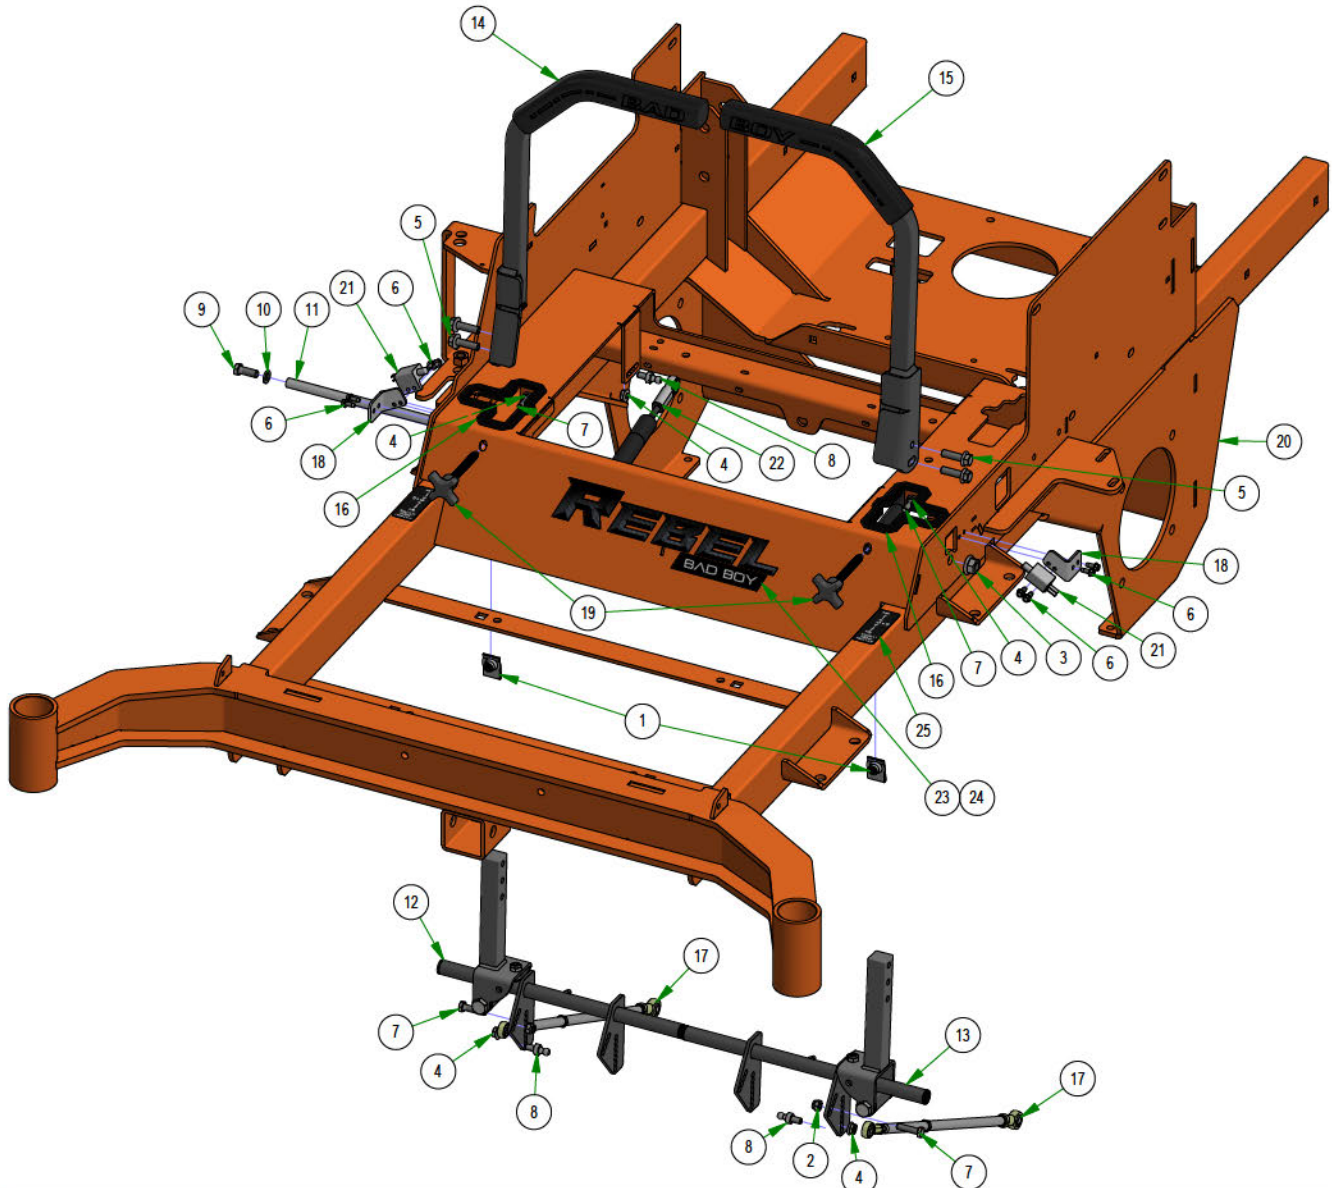

BAD BOY MOWERS

PARTS SECTION: DRIVE ARM ASSEMBLY

Parts List				Parts List			
ITEM	QTY	PART NUMBER	DESCRIPTION	ITEM	QTY	PART NUMBER	DESCRIPTION
1	2	013-0021-00	Extruded Nut 3/8"-16 3/4" Hole Center With Patch	14	1	031-9070-00	R Series Square Drive Arm RH Assembly
2	2	013-8047-00	5/16-18 NYL INS L/N ZC	15	1	031-9071-00	R Series Square Drive Arm LH Assembly
3	1	013-8050-00	1/2-13 NYLON INSERT FLANGE LOCKNUT ZINC	16	2	032-0002-00	Snap-in Drive Arm Bushing
4	6	013-9002-00	5/16-18 HEX SERRATED FLANGE NUT HARD/ZINC	17	2	035-0009-01	2024 Rebel Push Rod Assembly
5	4	018-0078-00	3/8-16 X 1 1/4 HEX WASHER UNSLOT MACHINE SCREW ZINC GR5	18	2	039-2160-00	2019 Arm Switch Bracket
6	8	018-1080-00	12-24 X 1/2 HEX WASHER UNLSOT F TCS ZINC	19	2	057-5800-00	Speed Limiting Knob 3/8-16X 3"
7	4	018-2006-00	5/16-18 X 1-1/4 HEX C/S (GR.5) ZC	20	1	070-2304-00	2023 Rebel Frame - Painted
8	4	018-2050-00	10mm Damper Ball Stud-Steering	21	2	077-8073-00	Safety Switch
9	1	018-6049-00	3/8-16 X 1 GR 5 Hex Bolts Zinc	22	2	087-0001-00	Steering Damper
10	1	019-5037-00	3/8 SPLIT LOCKWASHER ZINC	23	1	091-0514-00	Rebel back Plate & Front Decal
11	1	028-0051-00	2019 Steering Actuator Rod	24	1	091-0515-00	Rebel X back Plate & Front Decal
12	1	031-0030-24	R Series Square Drive Arm Actuator RH Assembly	25	1	091-1114-00	2018 LH/RH Steering Control Decal Roll
13	1	031-0031-24	R Series Square Drive Arm Actuator LH Assembly