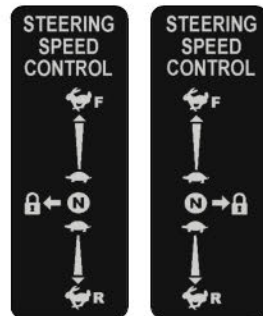

091-8001-00
Deck Impact Patent Decal 9591803

091-6022-00
R-Series Shut Off Valve Decal

091-1020-00
Hydraulic Decal

091-4034-00
2019 Rebel Pump Belt Route Decal

091-4038-00
Control Adj. Control Rod Decal

091-1114-00
2018 LH/RH Steering Control Decal Roll