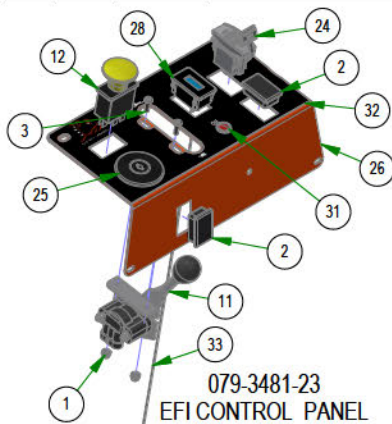

Parts List				Parts List			
ITEM	QTY	PART NUMBER	DESCRIPTION	ITEM	QTY	PART NUMBER	DESCRIPTION
1	4	013-5019-00	10-24 NYLON INSERT LOCKNUT ZINC	18	2	067-6070-00	Rollover Valve
2	4	018-1040-00	Light Plug	19	1	067-8085-00	Expansion Tank Outlaw
3	4	018-5200-00	10-24 X 5/8 BUTTON SOCKET CAP SCREW 18-8 STAINLESS STEEL	19	2	067-9901-00	Fuel Pick-up
4	1	051-0019-00	5/8 Braided Hose	20	2	067-9904-00	Fuel Cap
5	1.250 ft	051-8067-00	1/4" Fuel Line Hose	21	6	072-8068-00	5/16 Fuel Line Clamp
6	1	051-8067-22	1/4" Fuel Line Hose	22	6	072-8069-00	1/4 Fuel Hose Clamp
7	1	051-8067-32	1/4" Fuel Line Hose	24	2	072-8078-00	CTB-23 HOSE CLAMP
8	6	051-8075-26	5/16" fuel line hose	24	2	077-2076-00	USB Port
9	1	055-2012-00	Universal Throttle Head - 2012	25	2	077-8076-00	Ignition Switch
10	1	055-2013-00	Throttle Knob	26	2	079-3483-00	2022 Rebel Control Panel
11	1	055-3001-00	Kawasaki \ Kohler Drive By Wire	27	1	083-4013-00	Tachometer
12	2	056-8058-00	PTO Switch	28	1	083-4015-00	Hour Meter EFI/EVO
13	1	066-5050-00	Hydraulic Tank Cap	29	1	086-1202-01	Relay Block Cover Replacement Kit
14	1	067-4080-00	Fuel Gauge with Grommet	30	4	086-1202-19	Relay
15	2	067-6054-00	Roll Over Valve Grommet	31	2	089-1000-00	Oil Light
16	1	067-6056-00	Fuel Gauge Grommet	32	2	091-4009-22	2022 Rebel/Rogue Control Panel Decal
17	3	067-6058-00	3 Way Fuel Shut-Off Valve 5/16 x 5/16 x 1/4	33	1	216-1002-00	2023 REBEL/ROGUE Tach Ground Wire Assy