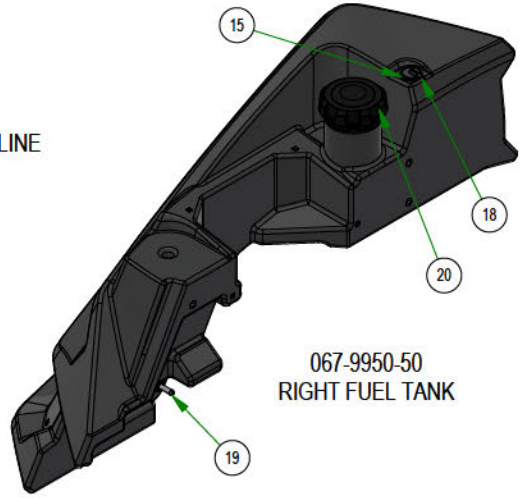

Parts List				Parts List			
ITEM	QTY	PART NUMBER	DESCRIPTION	ITEM	QTY	PART NUMBER	DESCRIPTION
1	4	013-5019-00	10-24 NYLON INSERT LOCKNUT ZINC	18	2	067-6070-00	Rollover Valve
2	4	018-1040-00	Light Plug	19	1	067-8085-00	Expansion Tank Outlaw
3	4	018-5200-00	10-24 X 5/8 BUTTON SOCKET CAP SCREW 18-8 STAINLESS STEEL	19	2	067-9901-00	Fuel Pick-up
4	1	051-0019-00	5/8 Braided Hose	20	2	067-9904-00	Fuel Cap
5	1.250 ft	051-8067-00	1/4" Fuel Line Hose	21	6	072-8068-00	5/16 Fuel Line Clamp
6	1	051-8067-22	1/4" Fuel Line Hose	22	6	072-8069-00	1/4 Fuel Hose Clamp
7	1	051-8067-32	1/4" Fuel Line Hose	24	2	072-8078-00	CTB-23 HOSE CLAMP
8	6	051-8075-26	5/16" fuel line hose	24	2	077-2076-00	USB Port
9	1	055-2012-00	Universal Throttle Head - 2012	25	2	077-8076-00	Ignition Switch
10	1	055-2013-00	Throttle Knob	26	2	079-3483-00	2022 Rebel Control Panel
11	1	055-3001-00	Kawasaki \ Kohler Drive By Wire	27	1	083-4013-00	Tachometer
12	2	056-8058-00	PTO Switch	28	1	083-4015-00	Hour Meter EFI/EVO
13	1	066-5050-00	Hydraulic Tank Cap	29	1	086-1202-01	Relay Block Cover Replacement Kit
14	1	067-4080-00	Fuel Gauge with Grommet	30	4	086-1202-19	Relay
15	2	067-6054-00	Roll Over Valve Grommet	31	2	089-1000-00	Oil Light
16	1	067-6056-00	Fuel Gauge Grommet	32	2	091-4009-22	2022 Rebel/Rogue Control Panel Decal
17	3	067-6058-00	3 Way Fuel Shut-Off Valve 5/16 x 5/16 x 1/4	33	1	216-1002-00	2023 REBEL/ROGUE Tach Ground Wire Assy