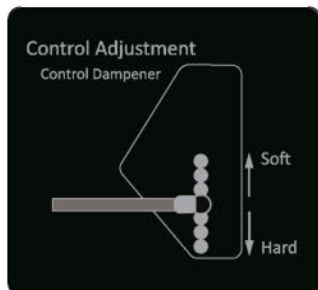

091-4039-00
Control Adj. Control Dampener Decal