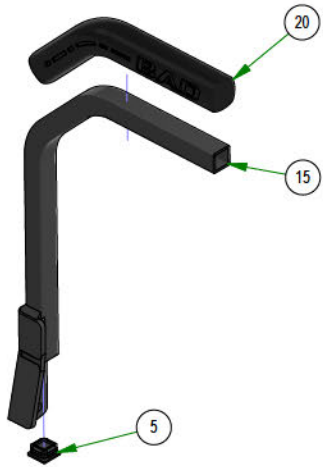

BAD BOY MOWERS

PARTS SECTION: DRIVE ARM SUBASSEMBLIES

Parts List				Parts List			
ITEM	QTY	PART NUMBER	DESCRIPTION	ITEM	QTY	PART NUMBER	DESCRIPTION
1	2	013-0017-00	3/8-16 Half Jam Nut	11	1	031-0031-10	2019 Drive Arm Actuator left - Weldment
2	1	013-6050-00	5/16 LH Nut	12	4	031-0032-00	2019 Drive Arm Bushing
3	2	013-6051-00	3/8-24 HEX NUT ZINC YELLOW	13	2	031-0070-00	R Series Square Drive Arm Pivot
4	2	013-8050-00	1/2-13 NYLON INSERT FLANGE LOCKNUT ZINC	14	1	031-9021-00	R Series Square Drive Arm LH Weldment
5	2	014-9004-00	9565K52_Polyethylene Square Plug	15	1	031-9022-00	R Series Square Drive Arm RH Weldment
6	2	018-0063-00	3/8-16 X 1 SOCKET SET SCREW (CUP POINT) PLAIN	16	1	035-0006-00	2019 Renegade Push Rod Adjuster
7	2	018-7016-00	1/2-13 X 3 HEX CAP SCREW (GR.5) ZINC	17	1	035-0009-00	2024 Rebel Push Rod
8	4	019-8054-00	.505 ID X 1.000 OD X .125 THICK FLAT WASHER NYLON	18	1	048-3000-00	Spherical Rod End - Outlaw
9	2	024-6034-00	1/4" Press in Grease Fitting	19	1	048-3002-00	Spherical Rod End - Outlaw
10	1	031-0030-10	2019 Drive Arm Actuator right - Weldment	20	2	069-4014-00	R-Series Square Drive Grip

031-9070-00
RIGHT HAND DRIVE ARM