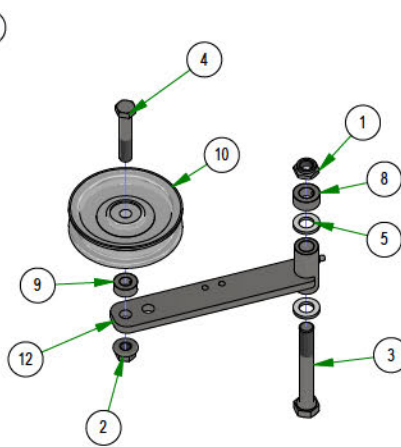

039-6945-03
REBEL TRANSAXLE IDLER ASSEMBLY