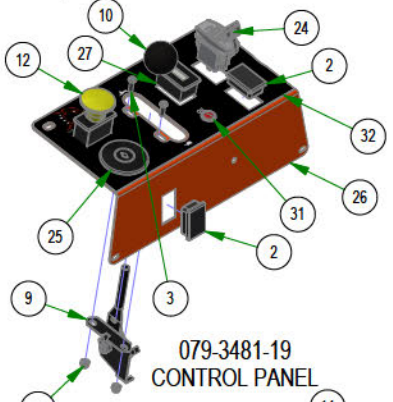

Parts List				Parts List			
ITEM	QTY	PART NUMBER	DESCRIPTION	ITEM	QTY	PART NUMBER	DESCRIPTION
1	4	013-5019-00	10-24 NYLON INSERT LOCKNUT ZINC	18	2	067-6070-00	Rollover Valve
2	4	018-1040-00	Light Plug	19	1	067-8085-00	Expansion Tank Outlaw
3	4	018-5200-00	10-24 X 5/8 BUTTON SOCKET CAP SCREW 18-8 STAINLESS STEEL	19	2	067-9901-00	Fuel Pick-up
4	1	051-0019-00	5/8 Braided Hose	20	2	067-9904-00	Fuel Cap
5	1.250 ft	051-8067-00	1/4" Fuel Line Hose	21	6	072-8068-00	5/16 Fuel Line Clamp
6	1	051-8067-22	1/4" Fuel Line Hose	22	6	072-8069-00	1/4 Fuel Hose Clamp
7	1	051-8067-32	1/4" Fuel Line Hose	24	2	072-8078-00	CTB-23 HOSE CLAMP
8	6	051-8075-26	5/16" fuel line hose	24	2	077-2076-00	USB Port
9	1	055-2012-00	Universal Throttle Head - 2012	25	2	077-8076-00	Ignition Switch
10	1	055-2013-00	Throttle Knob	26	2	079-3483-00	2022 Rebel Control Panel
11	1	055-3001-00	Kawasaki \ Kohler Drive By Wire	27	1	083-4013-00	Tachometer
12	2	056-8058-00	PTO Switch	28	1	083-4015-00	Hour Meter EFI/EVO
13	1	066-5050-00	Hydraulic Tank Cap	29	1	086-1202-01	Relay Block Cover Replacement Kit
14	1	067-4080-00	Fuel Gauge with Grommet	30	4	086-1202-19	Relay
15	2	067-6054-00	Roll Over Valve Grommet	31	2	089-1000-00	Oil Light
16	1	067-6056-00	Fuel Gauge Grommet	32	2	091-4009-22	2022 Rebel/Rogue Control Panel Decal
17	3	067-6058-00	3 Way Fuel Shut-Off Valve 5/16 x 5/16 x 1/4	33	1	216-1002-00	2023 REBEL/ROGUE Tach Ground Wire Assy