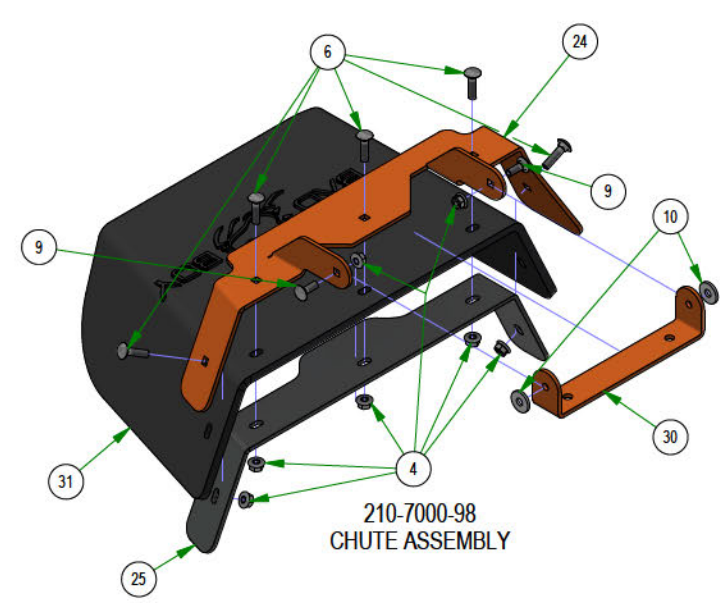

PARTS SECTION: 72" DECK ASSEMBLY

BAD BOY MOWERS

PARTS SECTION: DECK SUBASSEMBLIES

Parts List				Parts List			
ITEM	QTY	PART NUMBER	DESCRIPTION	ITEM	QTY	PART NUMBER	DESCRIPTION
1	1	013-0030-00	Hex Nut M20-2.5	17	1	033-8050-00	5" Idler Pulley
2	1	013-0031-00	Hex Nut M20-2.5 Left Hand Threads Gold Plated	18	1	037-4000-01	4000 Series Spindle Housing
3	2	013-5201-00	3/8-16 HEX SERRATED FLANGE NUT HARD/ZINC	19	1	037-4002-00	4000 Series Spindle Spacer
4	7	013-8049-00	5/16-18 NYLON INSERT FLANGE LOCKNUT ZINC	20	4	037-6023-00	Bearing - 6206
1	1	013-8050-00	1/2-13 NYLON INSERT FLANGE LOCKNUT ZINC	21	1	037-6026-00	Spindle Shaft
6	5	018-4703-00	5/16-18 X 1-1/4 CARRIAGE BOLT ZINC	22	2	037-8002-00	Spindle Dust Cap
7	1	018-6012-00	3/8-16 X 1-1/2 HEX CAP SCREW (GR.5) ZINC	23	1	037-9050-00	Locking Collar w/ 1/4"-20 Set Screw
8	1	018-6036-00	1/2-13 X 2-3/4 HEX CAP SCREW (GR.5) ZINC	24	1	039-4893-00	2019 Upper Chute Bracket
9	2	018-8066-00	5/16-18 X 7/8 CARRIAGE BOLT ZINC	25	1	039-4894-00	2019 Lower Chute Bracket
10	2	019-6042-00	.360 ID X .983 OD X .120 THICK FLAT WASHER NYLON	26	1	039-6946-10	2019 Deck Belt Tensioner
11	2	022-7009-00	Ball Bearing w/Retainer, 99502H-NR, 625 Bore x 1.375 OD x .4375 Width	27	1	048-8020-00	2024 Turnbuckle Body
12	2	024-0001-00	1/4-28 Grease Fitting	28	1	048-8021-00	Turnbuckle End Right-Handed Thread
13	1	025-5203-00	.51 ID X .75 OD X .75 LGTH SOLID SPACER ZINC	29	1	048-8022-00	Turnbuckle End Left-Handed Thread
14	1	026-0167-00	Belt Tensioner Retainer Plate	30	1	206-6018-00	2019 Chute Hanger
15	4	032-2000-00	Polyurethane Bushing	31	1	210-6025-00	2019 Belted Chute with Logo
16	2	032-2001-00	Sleeve				