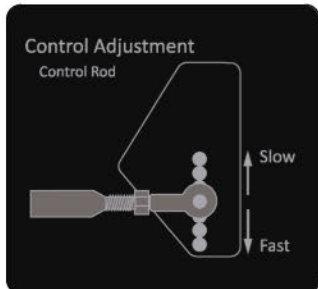

091-8001-00
Deck Impact Patent Decal 9591803

091-6022-00
R-Series Shut Off Valve Decal

091-1020-00
Hydraulic Decal

091-4034-00
2019 Rebel Pump Belt Route Decal

091-4038-00
Control Adj. Control Rod Decal

091-1114-00
2018 LH/RH Steering Control Decal Roll