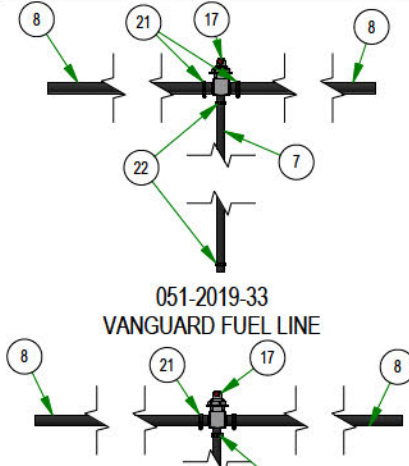

Parts List				Parts List			
ITEM	QTY	PART NUMBER	DESCRIPTION	ITEM	QTY	PART NUMBER	DESCRIPTION
1	4	013-5019-00	10-24 NYLON INSERT LOCKNUT ZINC	18	2	067-6070-00	Rollover Valve
2	4	018-1040-00	Light Plug	19	1	067-8085-00	Expansion Tank Outlaw
3	4	018-5200-00	10-24 X 5/8 BUTTON SOCKET CAP SCREW 18-8 STAINLESS STEEL	19	2	067-9901-00	Fuel Pick-up
4	1	051-0019-00	5/8 Braided Hose	20	2	067-9904-00	Fuel Cap
5	1.250 ft	051-8067-00	1/4" Fuel Line Hose	21	6	072-8068-00	5/16 Fuel Line Clamp
6	1	051-8067-22	1/4" Fuel Line Hose	22	6	072-8069-00	1/4 Fuel Hose Clamp
7	1	051-8067-32	1/4" Fuel Line Hose	24	2	072-8078-00	CTB-23 HOSE CLAMP
8	6	051-8075-26	5/16" fuel line hose	24	2	077-2076-00	USB Port
9	1	055-2012-00	Universal Throttle Head - 2012	25	2	077-8076-00	Ignition Switch
10	1	055-2013-00	Throttle Knob	26	2	079-3483-00	2022 Rebel Control Panel
11	1	055-3001-00	Kawasaki \ Kohler Drive By Wire	27	1	083-4013-00	Tachometer
12	2	056-8058-00	PTO Switch	28	1	083-4015-00	Hour Meter EFI/EVO
13	1	066-5050-00	Hydraulic Tank Cap	29	1	086-1202-01	Relay Block Cover Replacement Kit
14	1	067-4080-00	Fuel Gauge with Grommet	30	4	086-1202-19	Relay
15	2	067-6054-00	Roll Over Valve Grommet	31	2	089-1000-00	Oil Light
16	1	067-6056-00	Fuel Gauge Grommet	32	2	091-4009-22	2022 Rebel/Rogue Control Panel Decal
17	3	067-6058-00	3 Way Fuel Shut-Off Valve 5/16 x 5/16 x 1/4	33	1	216-1002-00	2023 REBEL/ROGUE Tach Ground Wire Assy