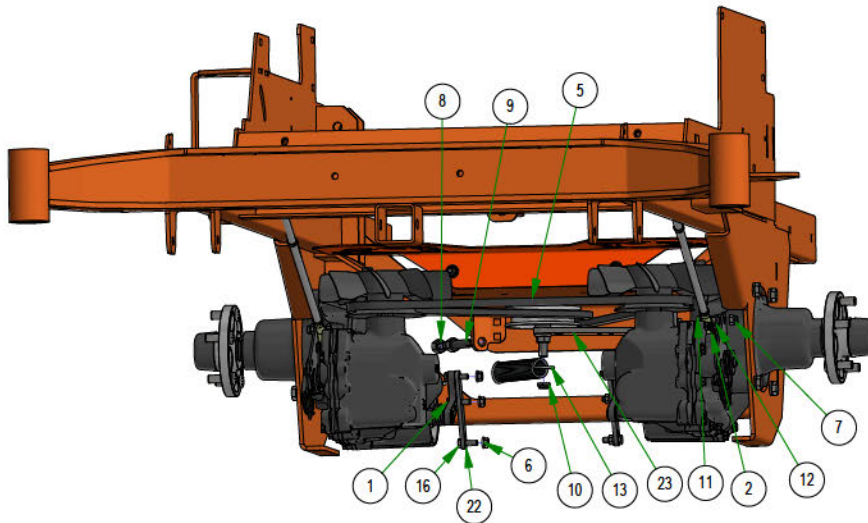

PARTS SECTION: TRANSAXLE

Parts List				Parts List			
ITEM	QTY	PART NUMBER	DESCRIPTION	ITEM	QTY	PART NUMBER	DESCRIPTION
14	10	013-3000-00	Acorn Lug Nut	19	8	019-5007-00	1/2 SPLIT LOCKWASHER (GR.8) ZINC/YELLOW
7	2	013-5041-00	3/8-16 NYLON INSERT LOCKNUT ZINC	20	2	022-4100-00	24x12-12 Reaper Turf Tire & Wheel Assembly
4	6	013-5202-00	3/8-16 NYLON INSERT FLANGE LOCKNUT (GR.F) ZINC	12	2	025-0036-00	Drive Arm Transaxle Spacer
8	2	013-7018-00	1/2-13 HEX NUT ZINC	21	1	026-2240-00	2019 Outlaw Rigid Skid Plate
6	6	013-8049-00	5/16-18 NYLON INSERT FLANGE LOCKNUT ZINC	13	1	034-9050-00	Deck spring big diameter
15	1	014-5070-00	2019 Rigid Fan Guard	2	2	035-0009-01	2024 Rebel Push Rod Assembly
9	1	018-2004-50	All Thread	22	2	039-2135-00	2015 Outlaw Brake Adapter (4400 Transaxles Only)
1	4	018-2006-00	5/16-18 X 1-1/4 HEX C/S (GR.5) ZC	23	1	039-6945-03	2019 Rebel Pump Idler
16	2	018-2007-00	5/16-18 X 1 HEX CAP SCREW (GR.5) ZINC	5	1	041-8050-00	2019 Rebel Pump Belt
17	8	018-2030-00	1/2-13 X 1 HEX CAP SCREW (GR.5) ZINC	24	1	050-1000-00	4400 Transaxle-Left-Base Outlaw/2019 Rebel
10	1	018-4010-00	1/2-13 NYLON INSERT JAM LOCKNUT ZINC	25	1	050-1050-00	4400 Transaxle-Right-Base Outlaw/2019 Rebel
11	2	018-5040-00	3/8-16 X 1-1/4 HEX CAP SCREW (GR.5) ZINC	3	1	070-2304-00	2023 Rebel Frame - Painted
18	6	018-5043-00	3/8-16 X 1-1/4 CARRIAGE BOLT ZINC