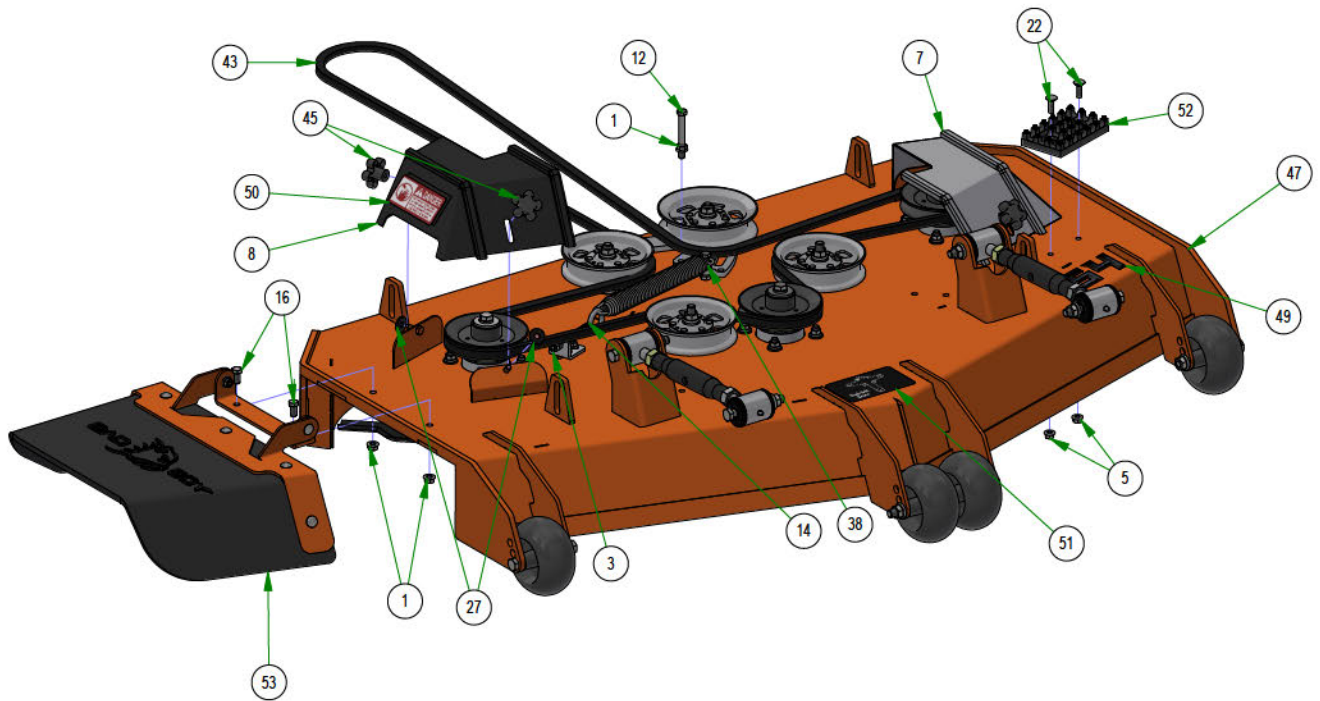

BAD BOY MOWERS

PARTS SECTION: 54" DECK ASSEMBLY

Parts List				Parts List			
ITEM	QTY	PART NUMBER	DESCRIPTION	ITEM	QTY	PART NUMBER	DESCRIPTION
1	4	013-5201-00	3/8-16 HEX SERRATED FLANGE NUT HARD/ZINC	28	12	019-8044-00	5/16 USS FLAT WASHER (7/8 OD) ZINC
2	12	013-5202-00	3/8-16 NYLON INSERT FLANGE LOCKNUT (GR.F) ZINC	29	6	022-1001-00	2019 Deck Wheel
3	2	013-6014-00	3/8-16 HEX NUT ZINC	30	2	025-5338-00	.502 ID X .750 OD X 1.500 Long Spacer
4	1	013-7021-00	5/8-11 NYLON INSERT LOCKNUT ZINC	31	1	025-5339-00	1 3/4" Pulley Spacer
5	9	013-8049-00	5/16-18 NYLON INSERT FLANGE LOCKNUT ZINC	32	1	025-7020-00	5/8 SOLID SHAFT COLLAR (W/1 SET SCREW) ZINC
6	12	013-8050-00	1/2-13 NYLON INSERT FLANGE LOCKNUT ZINC	33	1	026-0234-00	61 Bolt in Baffle Deck v2 Stripping Plate
7	1	014-5050-00	2019 54" Left Outlaw Gen2 Pulley Cover	34	1	029-7036-00	REVISED TRIM BUMPER_20180226
8	1	014-5051-00	2019 54" Right Outlaw Gen2 Pulley Cover	35	3	030-0050-00	5/16-24 X 1/4 SOCKET SET SCREW (CUP PT) PLAIN
9	1	018-0046-00	1/2-13 X 8 HEX CAP SCREW GR 5 ZINC	36	3	033-6006-00	5.25" Deck Spindle Pulley
10	2	018-2007-00	5/16-18 X 1 HEX CAP SCREW (GR.5) ZINC	37	3	033-7201-25	5-3/4 Idler Pulley
11	3	018-2018-00	1/2-13 X 3-1/2 HEX FLANGE BOLT (GR.8) ZINC	38	1	034-2030-00	2019 Outlaw Gen2 Deck Spring
12	1	018-4700-00	3/8-16 X 3 HEX CAP SCREW (GR.5) ZINC	39	3	037-4000-00	OUTLAW SPINDLE ASSEMBLY
13	3	018-4703-00	5/16-18 X 1-1/4 CARRIAGE BOLT ZINC	40	3	038-0001-00	54" Fusion Blade for ZT/Mav/Outlaw/Revolt
14	1	018-4707-00	4" 3/8-16 Eye Bolt	41	1	039-0144-00	2019 Deck Eye Bolt Tab
15	4	018-5019-00	1/2-13 X 4 HEX CAP SCREW (GR.8) ZINC YELLOW	42	1	039-6946-18	2019 Rebel Rogue Deck Idler
16	2	018-5250-00	3/8-16 X 3/4 HEX CAP SCREW (GR.5) ZINC	43	1	041-1650-00	B165 Belt-60 54" deck Outlaw
17	12	018-6012-00	3/8-16 X 1-1/2 HEX CAP SCREW (GR.5) ZINC	44	3	042-6030-00	1/4 X 1 SQ MACHINERY KEY 1018 STL PLN
18	3	018-6019-00	1/2-20 X 1-1/2 HEX CAP SCREW (GR.5) ZINC	45	4	045-6043-00	5/16" Knob
19	3	018-6020-00	5/8-18 X 1-1/2 HEX CAP SCREW (GR.8) ZINC YELLOW	46	2	048-8000-00	Turnbuckle Assembly (M20-2.5)
20	1	018-6059-00	5/8-11 X 2-1/2 HEX CAP SCREW (GR.5) ZINC	47	1	060-5551-19	2019 Sloped 54" Deck
21	4	018-7050-00	1/2-13 X 4-1/2 HEX CAP SCREW (GR.5) ZINC	48	1	084-5004-00	R Series Rubber For Deck
22	2	018-8065-00	5/16-18 X 1 CARRIAGE BOLT (GR.8) ZINC	49	1	091-0504-00	54" Deck Decal
23	2	018-8066-00	5/16-18 X 7/8 CARRIAGE BOLT ZINC	50	2	091-3012-00	Danger Decal-Spindle/Discharge
24	3	019-5007-00	1/2 SPLIT LOCKWASHER (GR.8) ZINC/YELLOW	51	1	091-4036-00	2019 Rebel & Rogue Deck Belt Route Decal
25	3	019-5038-00	5/8 USS FLAT WASHER (1-3/4" OD) GR.8 ZINC YELLOW	52	1	099-7000-00	Deck Step Assembly
26	3	019-6020-00	1/2 BELLEVILLE WASHER (1-5/8 OD X .140 THK) ZINC	53	1	210-7000-98	2019 Outlaw Gen2 Chute Assembly
27	4	019-6050-00	.360 ID X .983 OD X .120 THICK FLAT WASHER NYLON BLACK				

PARTS SECTION: 54" DECK ASSEMBLY