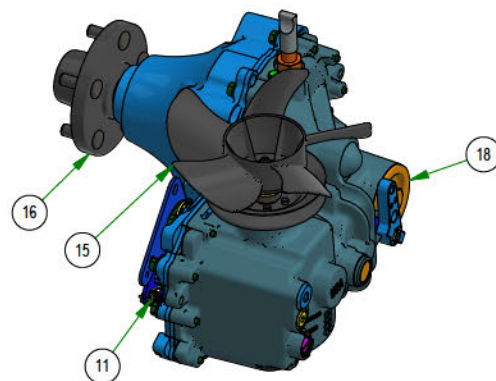

050-7000-00 & 050-7001-00
REBEL X 5400 TRANSAXLE PARTS