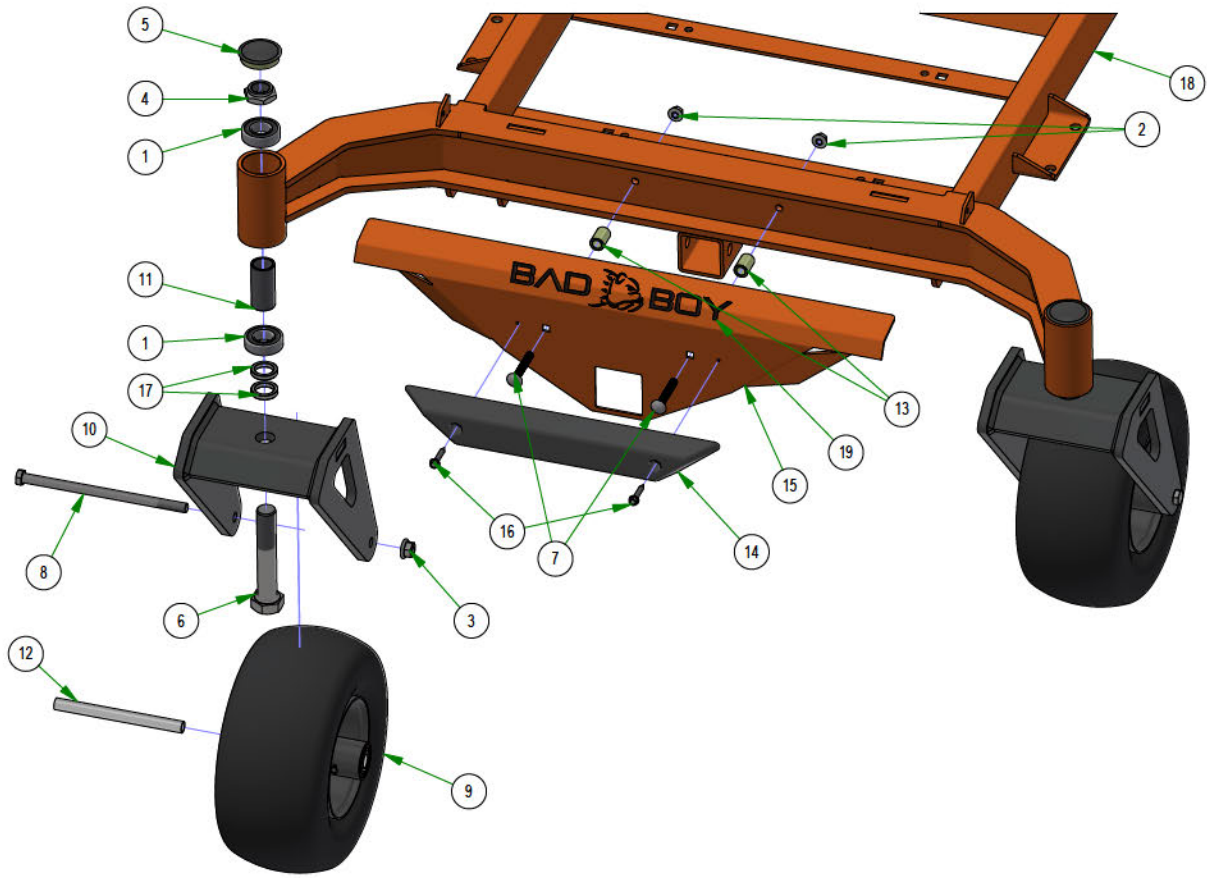

PARTS SECTION: FRONT END

Parts List				Parts List			
ITEM	QTY	PART NUMBER	DESCRIPTION	ITEM	QTY	PART NUMBER	DESCRIPTION
1	4	010-1050-00	1641 BEARING W/2 CONTACT RUBBER SEALS	11	2	025-0003-00	2016 Front Bearing Spacer
2	2	013-5202-00	3/8-16 NYLON INSERT FLANGE LOCKNUT (GR.F) ZINC	12	2	025-5202-00	Front Wheel Spanner
3	2	013-8050-00	1/2-13 NYLON INSERT FLANGE LOCKNUT ZINC	13	2	025-5337-00	SPACER
4	2	013-9004-00	1"-14 NYLON INSERT JAM LOCKNUT ZINC	14	1	029-8000-00	2017 XP BUMPER
5	2	014-2025-00	2017 Bearing Cover	15	1	029-8020-00	2024 Rebel Front Bumper Plate
6	2	018-0026-00	1"-14 X 5-1/2 HEX CAP SCREW (GR.8) ZINC YELLOW	16	2	030-7039-00	1/4-14 X 1-1/2 HEX WASHER UNSLOT TEK/3 ZINC
7	2	018-0044-00	3/8" x 2 1/2" Carriage Bolt	17	4	058-1000-00	1.02 ID X 1.38 OD X .250 THK SPACER ZINC
8	2	018-7010-00	1/2-13 X 9 HEX CAP SCREW (GR.5) ZINC	18	1	070-2304-00	2023 Rebel Frame - Painted
9	2	022-3088-00	13x6.50-6 Black No Flat Assembly	19	1	091-4063-00	Flying Bulldog Front Bumper Decal
10	2	023-0030-22	2019 Rebel Front Fork - Weldment - Black