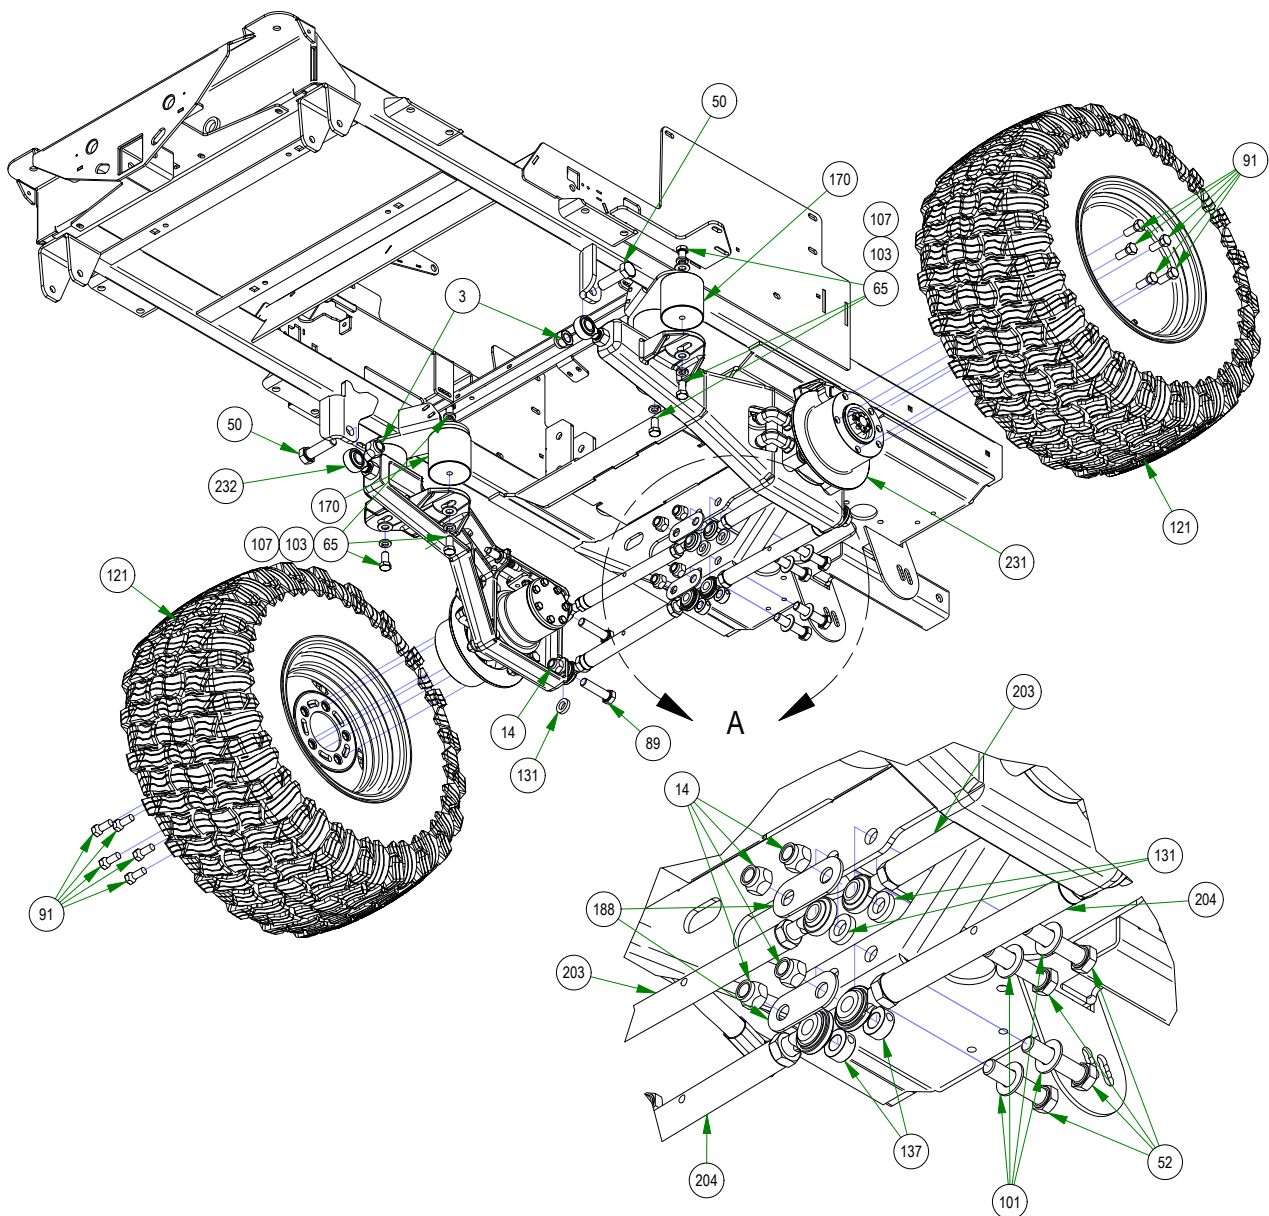

BAD BOY MOWERS

PARTS SECTION: REAR SUSPENSION

Parts List				Parts List			
ITEM	QTY	PART NUMBER	DESCRIPTION	ITEM	QTY	PART NUMBER	DESCRIPTION
3	2	013-0023-00	3/4-10 NYLON INSERT LOCKNUT ZINC	137	2	025-7020-00	5/8 SOLID SHAFT COLLAR (W/1 SET SCREW) ZINC
14	8	013-7021-00	5/8-11 NYLON INSERT LOCKNUT ZINC	170	4	032-8999-00	Vibration Mount-Blue Dot
50	2	018-0045-00	3/4-10 X 2-1/2 HEX CAP SCREW (GR.5) ZINC	188	2	039-2145-00	2019 Suspension Gusset Outlaw
52	4	018-0049-00	5/8-11 X 2-3/4 HEX CAP SCREW (GR.5) ZINC	203	2	048-6061-00	2019 Suspension Radius Rod Assembly
65	8	018-2030-00	1/2-13 X 1 HEX CAP SCREW (GR.5) ZINC	204	2	048-6064-00	2019 Suspension Radius Rod Assembly
89	4	018-6059-00	5/8-11 X 2-1/2 HEX CAP SCREW (GR.5) ZINC	231	1	070-0001-99	2019 Renegade Trailing LH Arm Assy
91	10	018-7033-00	1/2-20 x 60° Lug Bolts Zinc Grade 8	231.4.1	1	013-7050-00	1" Castle Nut for HydroGear Wheel Motor
101	4	019-0009-00	5/8" Flat Washer SAE Spec Grade 8	231.4.2	1	042-7041-00	Woodruff Key
103	8	019-5007-00	1/2 SPLIT LOCKWASHER (GR.8) ZINC/YELLOW	232	1	070-0002-99	2019 Renegade Trailing RH Arm Assy
107	8	019-5702-00	1/2 SAE FLAT WASHER (1-1/16" OD) GR.8 ZINC YELLOW	232.4.1	1	013-7050-00	1" Castle Nut for HydroGear Wheel Motor
121	2	022-4090-00	2019 Assy-26x12-12 Reaper Turf -10.5" Rim	232.4.2	1	042-7041-00	Woodruff Key
131	4	025-0071-00	Spacer 1.125OD x .625 ID x .250 Length	235	1	070-5376-22	2022 Horizontal Diesel Frame