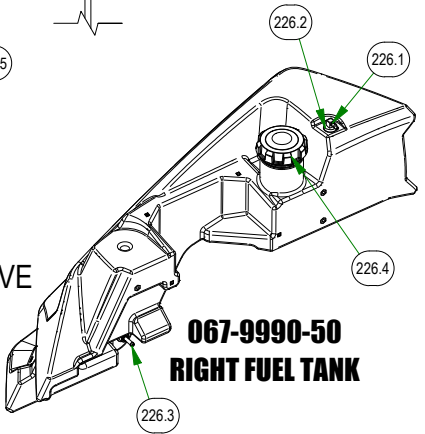

**067-9990-50
RIGHT FUEL TANK**

NOTE: IF YOUR HYDRO TANKS HAVE SIGHT TUBES (NOT PICTURED) CAP PART NUMBER IS 066-8050-00