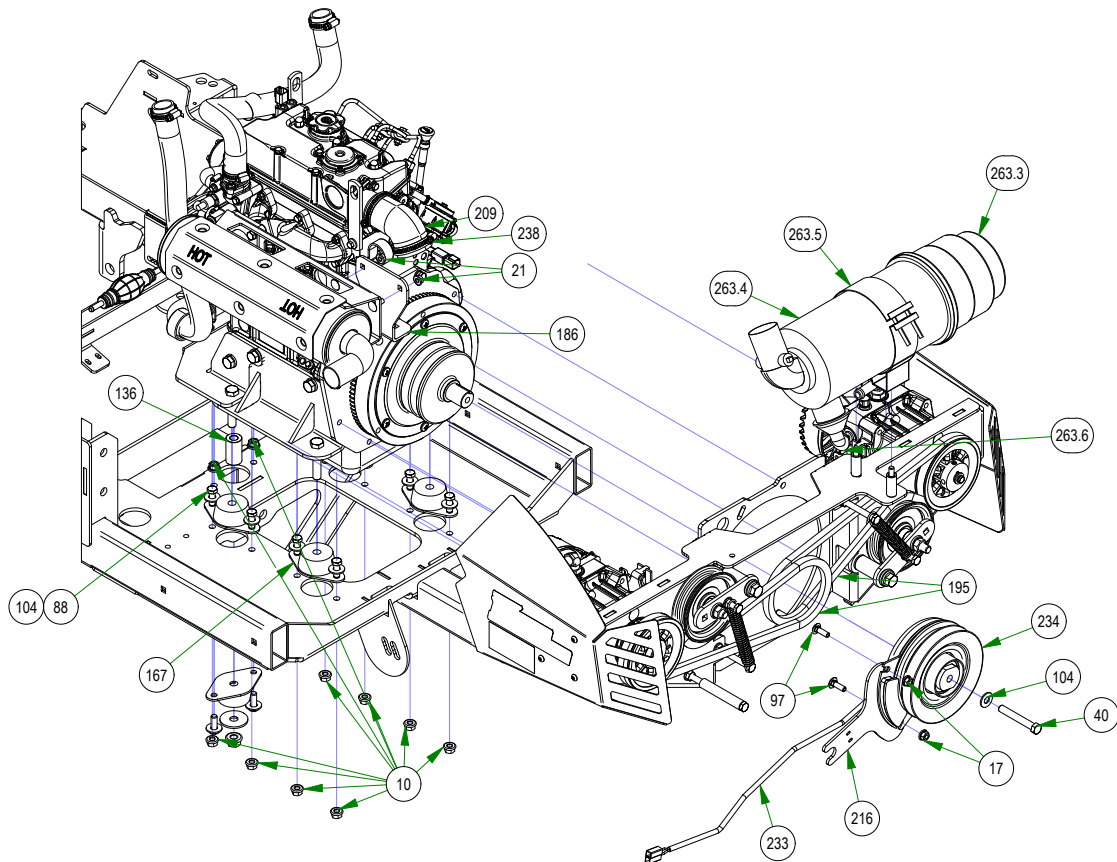

050-3003-00
LEFT PUMP ASSEMBLY

050-3001-00
RIGHT PUMP ASSEMBLY

039-6950-95
LEFT PUMP IDLER

039-6950-94
RIGHT PUMP IDLER

PARTS SECTION: ENGINE BAY

Parts List				Parts List			
ITEM	QTY	PART NUMBER	DESCRIPTION	ITEM	QTY	PART NUMBER	DESCRIPTION
10	13	013-5202-00	3/8-16 NYLON INSERT FLANGE LOCKNUT (GR.F) ZINC	209	1	051-3004-00	2019 Diesel Air intake Hose
17	10	013-8049-00	5/16-18 NYLON INSERT FLANGE LOCKNUT ZINC	216	1	057-5919-00	2019 Outlaw Renegade Clutch Bracket
21	3	013-9002-00	5/16-18 HEX SERRATED FLANGE NUT HARD/ZINC	233	1	070-2000-00	Clutch Pigtail
40	1	018-0007-21	7/16-20x3" Hex Bolt GR 8 W/ Patch	234	1	070-5040-00	Clutch for Diesel/Vanguard
75	1	018-5019-00	1/2-13 X 4 HEX CAP SCREW (GR.8) ZINC YELLOW	238	2	072-2002-00	2-1/2" Hose Clamp
88	10	018-6049-00	3/8-16 X 1 GR 5 Hex Bolts Zinc	263	1	088-1010-50	Enginaire Canister VLR-Compleat
104	11	019-5029-00	3/8 FLAT WASHER USS (1" OD) ZINC	263.1	1	063-2050-00	Diesel Air Filter- Outer
129	2	025-0027-00	.380 ID X .625 OD X 1.500 LGTH 2019 OUTLAW BRAKE HANDLE	263.2	1	063-2060-00	Diesel Air Filter- Inner
			SPACER ZINC	263.3	1	088-1017-00	Enginaire Air canister cap
136	1	025-5339-00	1 3/4" Pulley Spacer	263.4	1	088-1018-00	Canister for All Diesel Models
167	5	032-4050-00	Rubber Compression Mount	263.5	1	088-1019-00	Mounting Bracket For Diesel Air Filter
171.1	1	033-5011-00	5" Pump Pulley	263.6	1	088-1020-00	Debris Plug-Enginaire Filter
171.2	1	030-0076-00	5/16-24 X 1/2 SOCKET SET SCREW KNURLED CUP POINT	44	2	018-0023-00	5/16-18 X 2-1/4 HEX CAP SCREW (GR.5) ZINC
186	1	039-1025-00	2019 Diesel Muffler Bracket	99	4	018-9002-00	M12-1.25 X 30MM DIN 961 HEX TAP BOLT (CL 8.8) ZINC
195	2	041-8001-00	2020 Renegade Pump Belt, 42.99"				