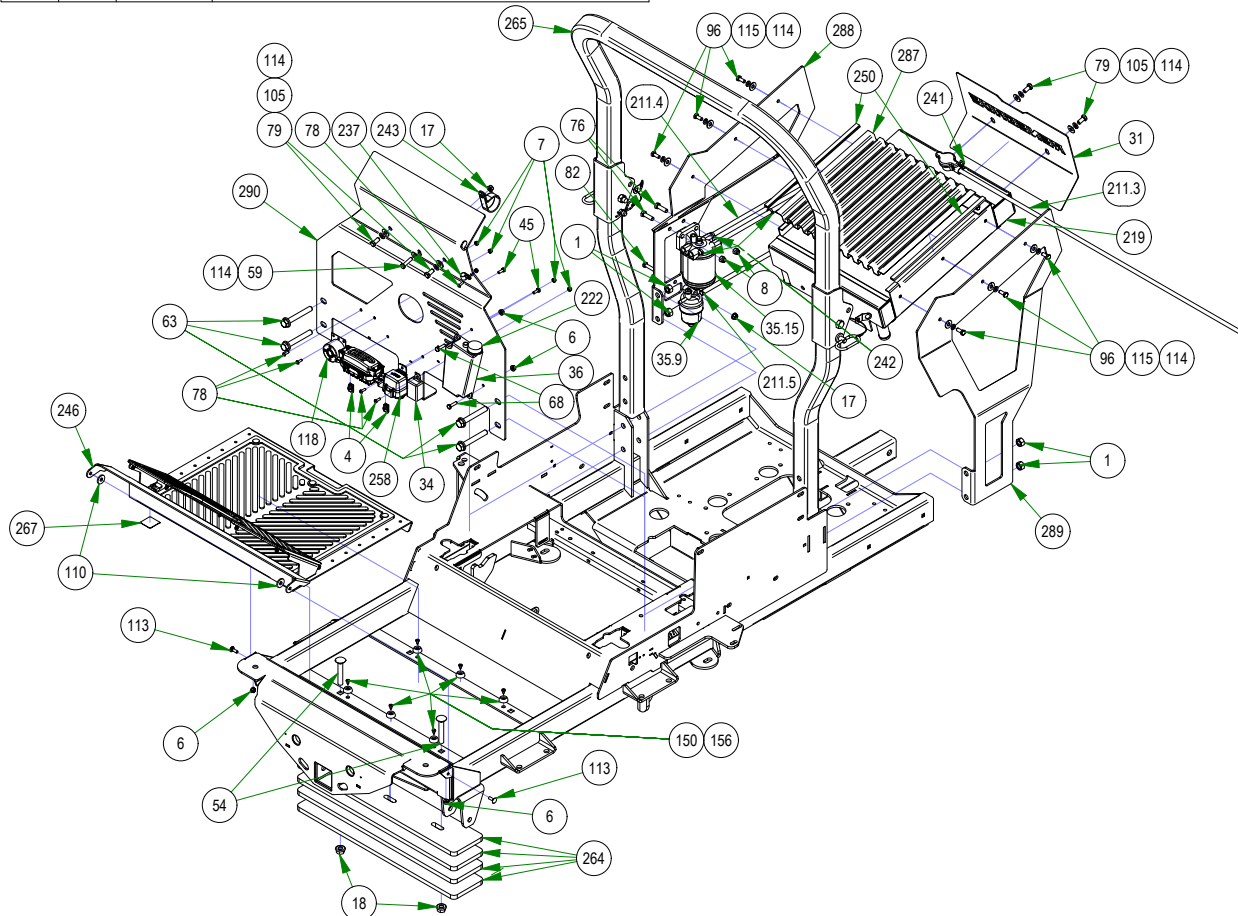

Parts List				Parts List			
ITEM	QTY	PART NUMBER	DESCRIPTION	ITEM	QTY	PART NUMBER	DESCRIPTION
1	4	013-0005-00	1/2-13 HEX 2-WAY REVERSIBLE CENTER LOCKNUT Grade B ZINC	115	6	019-8051-00	5/16 SPLIT LOCKWASHER ZINC
4	2	013-0054-00	1/4-20 Cage Nut	118	1	021-8059-00	Heat Warning Piezo Buzzer
6	4	013-2050-00	1/4-20 NYL INSERT FLANGE LOCKNUT ZINC	150	6	029-4010-00	Button Bumper
7	5	013-5019-00	10-24 NYLON INSERT LOCKNUT ZINC	156	6	030-3050-00	10-16 X 1/2 PAN PHIL TEK/3 CLIMASEAL OR ACF-SILVER COATED
8	2	013-5041-00	3/8-16 NYLON INSERT LOCKNUT ZINC	211	1	051-7080-22	2022 Renegade Diesel Fuel Line Assembly
17	2	013-8049-00	5/16-18 NYLON INSERT FLANGE LOCKNUT ZINC	211.3	3.500 ft	051-8069-00	5/16 Clear Hose
18	2	013-8050-00	1/2-13 NYLON INSERT FLANGE LOCKNUT ZINC	211.4	4.083 ft	051-8075-00	5/16" fuel line hose
31	1	014-5065-22	2019 Diesel Upper Rear Cover - Black	211.5	2	072-8068-00	5/16 Fuel Line Clamp
34	1	015-0015-00	Auto Shut Down for Cat Diesels	219	1	061-5001-98	2019 Diesel Radiator Kit
35.9	1	015-0097-07	FUEL PRE-FILTER	222	1	066-8075-00	Reservoir Tank Cap-Overflow
35.15	1	063-2011-01	Fuel Filter	235	1	070-5376-22	2022 Horizontal Diesel Frame
36	1	015-0111-00	overflow Reservoir- 27Kaw & 28/35Hp Diesel	237	1	072-0001-00	3/8 Cable Clamp-Black Nylon
45	2	018-0024-00	M6-1.0 X 16MM DIN 933 HEX TAP BOLT (CL 8.8) ZINC	241	1	072-8067-00	5/8 Hose Clamp
54	2	018-0067-00	1/2-13 x 3 Carriage Bolt Grade 5	242	3	072-8076-00	2 EAR CLAMP 12.5mm-15mm
59	1	018-2006-00	5/16-18 X 1-1/4 HEX C/S (GR.5) ZC	243	1	072-8090-00	Diesel Clamp 1 3/4" Vinyl
63	4	018-2018-00	1/2-13 X 3-1/2 HEX FLANGE BOLT (GR.8) ZINC	246	1	079-3155-20	R-Series Floorboard Assembly
68	2	018-4007-00	1/4-20 X 1 HEX CAP SCREW (GR.5) ZINC	250	2	084-4015-00	Rubber Trim
76	2	018-5040-00	3/8-16 X 1-1/4 HEX CAP SCREW (GR.5) ZINC	258	1	086-0247-20	2022 Renegade Diesel Wiring Harness
78	5	018-5200-00	10-24 X 5/8 BUTTON SOCKET CAP SCREW 18-8 STAINLESS STEEL	264	4	088-1999-RW	2019 Outlaw Counter Weight
79	4	018-5250-00	3/8-16 X 3/4 HEX CAP SCREW (GR.5) ZINC	265	1	089-0006-00	2019 2X2 Folding ROPS
82	1	018-5344-00	5/16-18 X 2-1/2 HEX CAP SCREW (GR.5) ZINC	267	1	091-0020-22	Patent Decal (Anti-Wobble)
96	6	018-8063-00	5/16-18 X 3/4 HEX CAP SCREW (GR.5) ZINC	287	1	094-5088-00	Radiator Screen Diesel
105	4	019-5037-00	3/8 SPLIT LOCKWASHER ZINC	288	1	201-8026-00	2019 Diesel Radiator Mount - Right
110	2	019-6042-00	.360 ID X .983 OD X .120 THICK FLAT WASHER NYLON	289	1	201-8027-00	2019 Diesel Radiator Mount - Left
113	2	019-8040-00	1/4-20 X 3/4 CARRIAGE BOLT (GR.5) ZINC	290	1	201-8028-00	2022 Diesel Radiator Mount
114	11	019-8044-00	5/16 USS FLAT WASHER (7/8 OD) ZINC