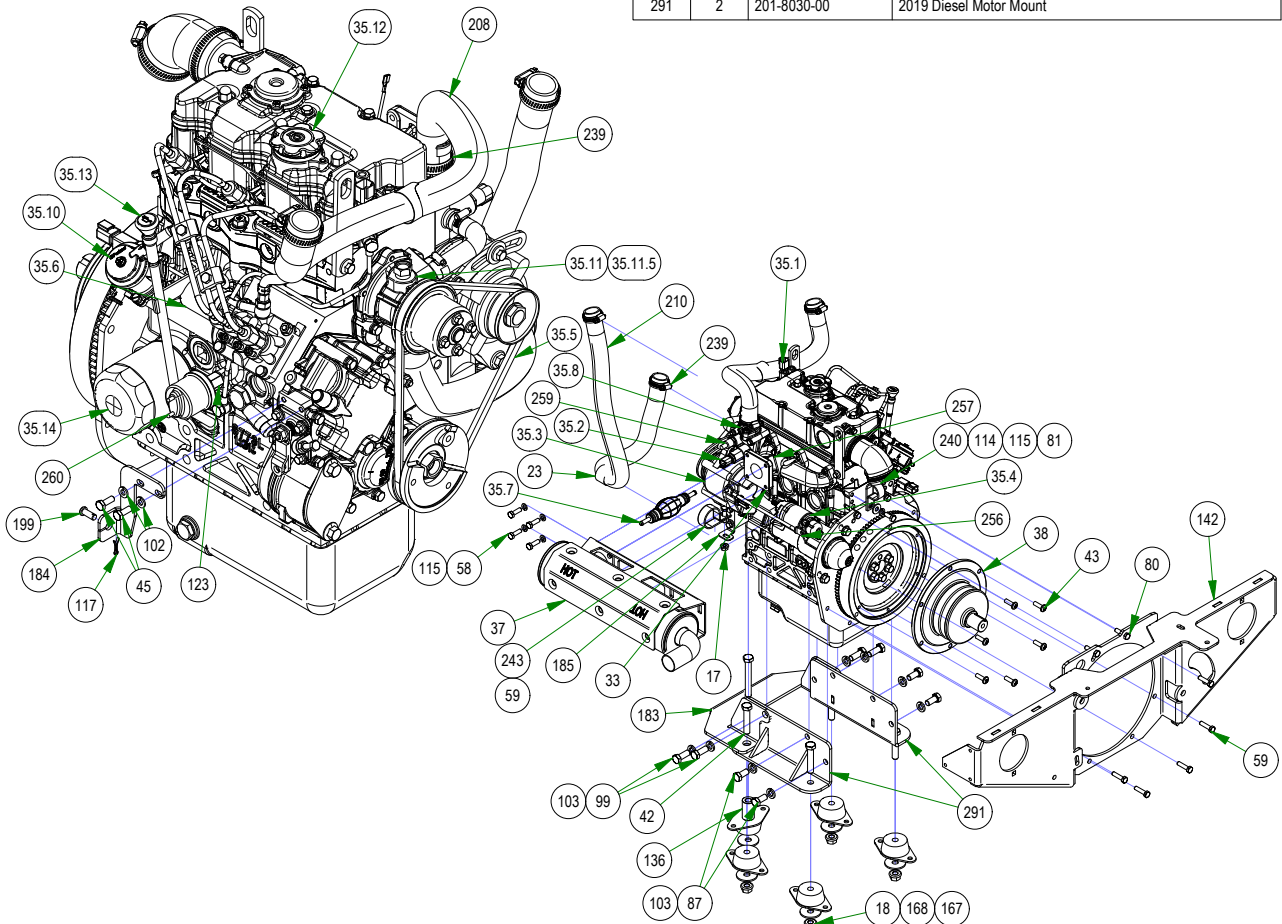

Hydro Tanks				Hydro Tanks			
ITEM	QTY	PART NUMBER	DESCRIPTION	ITEM	QTY	PART NUMBER	DESCRIPTION
23	2	014-1053-00	2019 Plastic Mesh Hose Loom	87	4	018-6022-00	M12-1.25 X 25MM DIN 961 HEX TAP BOLT (CL 8.8) ZINC
33	1	015-0010-50	Diesel Muffler Gasket	99	4	018-9002-00	M12-1.25 X 30MM DIN 961 HEX TAP BOLT (CL 8.8) ZINC
35	1	015-0097-00	24.7HP Perkins Engine, 403J-11	103	8	019-5007-00	1/2 SPLIT LOCKWASHER (GR.8) ZINC/YELLOW
35.1	1	015-0096-06	OIL PRESSURE SWITCH	114	5	019-8044-00	5/16 USS FLAT WASHER (7/8 OD) ZINC
35.2	1	015-0096-07	COOLANT TEMPERATURE SWITCH	115	5	019-8051-00	5/16 SPLIT LOCKWASHER ZINC
35.3	1	015-0096-09	ALTERNATOR	117	1	020-2000-00	3/32 X 1/2 COTTER PIN ZINC
35.4	1	015-0097-01	STARTER	123	1	024-0070-00	8mm x 1/8 mpt Adaptor
35.5	1	015-0097-02	ALTERNATOR BELT	129	2	025-0027-00	.380 ID X .625 OD X 1.500 LGTH 2019 OUTLAW BRAKE HANDLE SPACER ZINC
35.6	1	015-0097-03	FUEL SHUTOFF SOLENOID	132	2	025-2001-00	ACS Spacer 3/4x3/8x1/4
35.7	1	015-0097-04	FUEL PRIMING BULB PUMP	136	1	025-5339-00	1 3/4" Pulley Spacer
35.8	1	015-0097-06	THERMOSTAT GASKET	168	5	032-4051-00	.520 ID X 1.750 OD X .120 THICK FLAT WASHER ZINC
35.10	1	015-0097-08	FUEL LIFT PUMP	183	1	039-0176-00	2022 Renegade Diesel Front Engine Mount
35.11	1	015-0097-09	WATER PUMP WITH GASKET	184	1	039-1010-00	Throttle Bracket
35.11.5	1	015-0097-05	THERMOSTAT	185	1	039-1015-00	Diesel Radiator Hose Clamp Bracket
35.12	1	015-0097-11	OIL FILLER CAP	199	1	044-2006-00	1/4 X 5/8 CLEVIS PIN PLAIN
35.13	1	015-0097-12	OIL LEVEL DIPSTICK	208	1	051-3003-00	2019 Diesel Radiator Hose Upper
35.14	1	063-2010-01	OIL FILTER	209	1	051-3004-00	2019 Diesel Air intake Hose
37	1	015-1019-00	2019 Renegade 1100cc Diesel Muffler	210	1	051-3005-00	2019 Diesel Radiator Hose Lower
38	1	017-3001-00	2019 Diesel Stub Shaft Double V	239	4	072-2003-00	1 1/8" Hose Clamp
42	4	018-0015-00	1/2-13 X 2-1/2 HEX CAP SCREW GR 5 ZINC	240	1	072-5000-00	Diesel Hydraulic Hose Clamp
43	6	018-0016-00	5/16-18 X 1 BUTTON TORX CAP SCREW ZINC	256	1	086-0003-00	Red Battery Cable Alternator to Starter Cable
44	2	018-0023-00	5/16-18 X 2-1/4 HEX CAP SCREW (GR.5) ZINC	257	1	086-0009-00	2022 DIESEL JUMPER WIRE, WHITE, 14AWG
58	4	018-2001-00	M8-1.25 X 25MM DIN 933 HEX TAP BOLT (CL 10.9) ZINC	259	1	086-7003-00	Coolant Temperature Sender
75	1	018-5019-00	1/2-13 X 4 HEX CAP SCREW (GR.8) ZINC YELLOW	260	1	086-7004-00	Oil Pressure Guage with Sender
80	2	018-5320-00	M8-1.25 X 30MM DIN 933 HEX TAP BOLT (CL 10.9) ZINC	284	1	091-4064-00	Patent Decal (ROGUE/RENEGADE)
81	1	018-5321-00	M8-1.25 X 20MM DIN 933 HEX TAP BOLT (CL 8.8) ZINC	291	2	201-8030-00	2019 Diesel Motor Mount