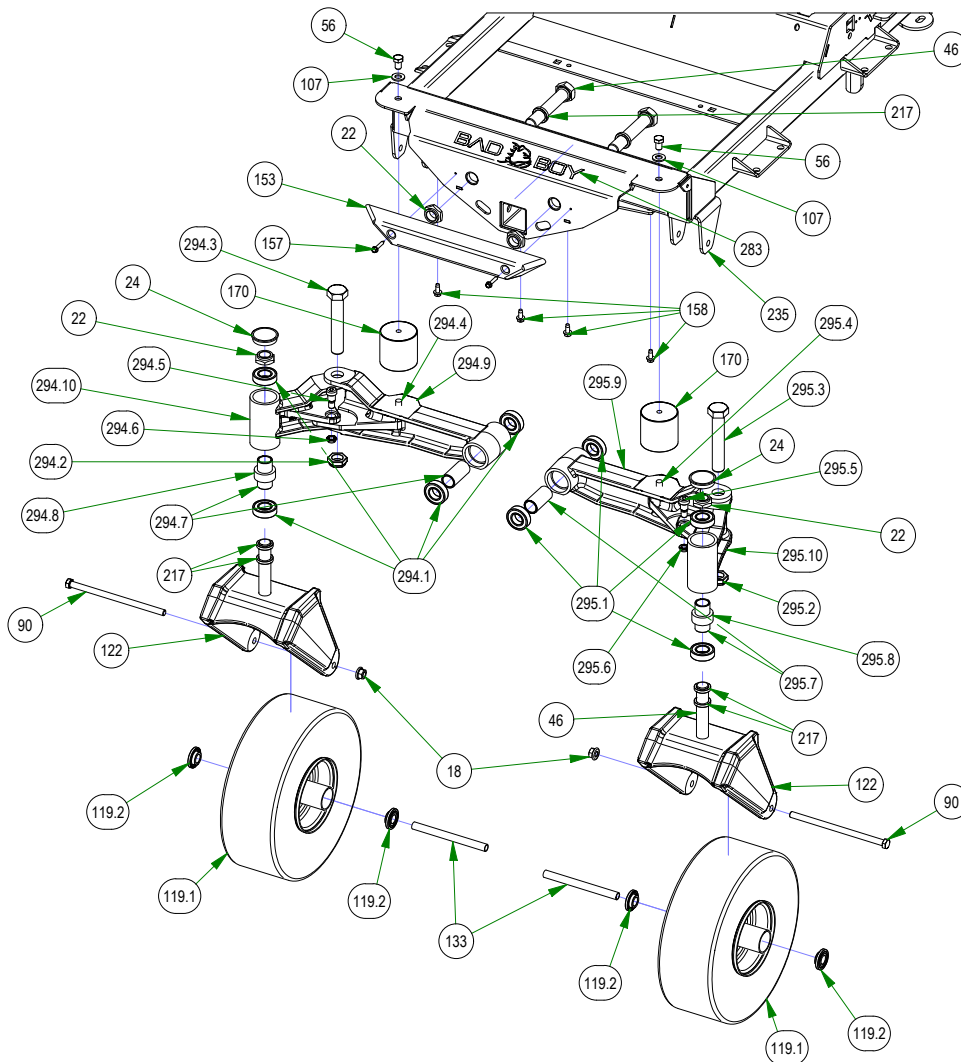

Parts List				Parts List			
ITEM	QTY	PART NUMBER	DESCRIPTION	ITEM	QTY	PART NUMBER	DESCRIPTION
18	2	013-8050-00	1/2-13 NYLON INSERT FLANGE LOCKNUT ZINC	294.2	1	013-9004-00	1" Fine Thread 1/2 Nylock Nut
22	4	013-9004-00	1"-14 NYLON INSERT JAM LOCKNUT ZINC	294.3	1	018-0026-00	1"-14 X 5-1/2 HEX CAP SCREW (GR.8) ZINC YELLOW
24	2	014-2025-00	2017 Bearing Cover	294.4	1	018-2009-00	1/2-13 x 1" Stud
46	4	018-0026-00	1"-14 X 5-1/2 HEX CAP SCREW (GR.8) ZINC YELLOW	294.5	1	018-3001-00	5/8 X 5/8 SOCKET SHOULDER BOLT ZINC YELLOW
56	2	018-1055-00	1/2-13 X 3/4 HEX CAP SCREW (GR.5) ZINC	294.6	1	018-4010-00	1/2-13 NYLON INSERT JAM LOCKNUT ZINC
90	2	018-7010-00	1/2-13 X 9 HEX CAP SCREW (GR.5) ZINC	294.7	2	025-0003-00	2016 Front Bearing Spacer
107	2	019-5702-00	1/2 SAE FLAT WASHER (1-1/16" OD) GR.8 ZINC YELLOW	294.8	1	029-7050-00	Rubber Stabilizer (Front Forks) [R series]
119	2	022-0003-00	2019 15x6.00-6 Non Pneumatic Black Front Assembly	294.9	1	250-0032-01	INNER RH FRONT AXLE
119.2	2	022-7010-00	1-3/4" Bearing-Large Bore Front Rim	294.10	1	250-0032-02	OUTER FRONT ARM RH
122	2	023-0004-20	2020 R Series Cast Front Fork	295	1	250-0033-03	2022 61/72 Rogue/Renegade Front Suspension Asy LH
133	2	025-5202-00	Front Wheel Spanner	295.1	4	010-1050-00	1641 BEARING W/2 CONTACT RUBBER SEALS
153	1	029-8000-00	2017 XP Bumper	295.2	1	013-9004-00	1" Fine Thread 1/2 Nylock Nut
157	2	030-7039-00	1/4-14 X 1-1/2 HEX WASHER UNSLOT TEK/3 ZINC	295.3	1	018-0026-00	1"-14 X 5-1/2 HEX CAP SCREW (GR.8) ZINC YELLOW
158	4	030-7042-00	5/16-18 X 3/4 HEX WASHER SLOT (F) TCS ZINC	295.4	1	018-2009-00	1/2-13 x 1" Stud
170	2	032-8999-00	Vibration Mount-Blue Dot	295.5	1	018-3001-00	5/8 X 5/8 SOCKET SHOULDER BOLT ZINC YELLOW
217	6	058-1000-00	1.02 ID X 1.38 OD X .250 THK SPACER ZINC	295.6	1	018-4010-00	1/2-13 NYLON INSERT JAM LOCKNUT ZINC
235	1	070-5376-22	2022 Horizontal Diesel Frame	295.7	2	025-0003-00	2016 Front Bearing Spacer
283	1	091-4063-00	Flying Bulldog Front Bumper Decal	295.8	1	029-7050-00	Rubber Stabilizer (Front Forks) [R series]
286	1	091-8002-00	Independently Articulating Front Suspension Arms Patent Decal	295.9	1	250-0033-01	INNER FRONT ARM LH
294	1	250-0032-03	2022 61/72 Rogue/Renegade Front Suspension Asy RH	295.10	1	250-0033-02	CAST OUTER ARM LH
294.1	4	010-1050-00	1641 BEARING W/2 CONTACT RUBBER SEALS