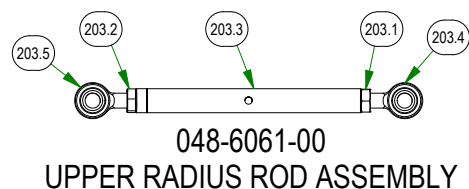

Parts List				Parts List			
ITEM	QTY	PART NUMBER	DESCRIPTION	ITEM	QTY	PART NUMBER	DESCRIPTION
121	1	022-4090-00	2019 Assy-26x12-12 Reaper Turf -10.5" Rim	231.8	2	024-2065-00	2019 Rouge/Renegade Wheel Motor 90° Fitting #6801-10L
121.2	1	022-4086-00	2019 10.5" Wheel	231.9	1	048-7001-00	3/4-16 RH Male Rod End
121.1	1	022-4085-00	2019 26x12-12 Reaper Turf Tire	231.10	2	051-6007-00	2019 Renegade Hydro Hose
203	1	048-6061-00	2019 Suspension Radius Rod Assembly	231.11	1	064-8054-00	2019 Short Brake Cable-Suspension Models
203.3	1	048-0001-00	2019 Suspension Link Body	231.12	1	070-0001-00	2019 Left Trailing Arm
203.4	1	048-6062-00	2019 RH 5/8" Heim	231.13	1	092-5201-00	Brake Disk
203.5	1	048-6063-00	2019 LH 5/8" Heim	231.14	1	092-7001-00	XP/AOS Left Brake Caliper
203.1	1	013-0019-00	5/8-11 HEX JAM NUT ZINC	232	1	070-0002-99	2019 Renegade Trailing RH Arm Assy
203.2	1	013-0020-00	NUT, 5/8-18LH	232.1	1	013-0022-00	3/4"-16 Fine Full Nut
204	1	048-6064-00	2019 Suspension Radius Rod Assembly	232.2	4	013-6040-00	1/2-13 Gr 8 Centerlock Flange Nut
204.3	1	048-0002-00	Rear Radius Rod, 3/4 Body	232.3	1	013-8049-00	5/16-18 NYLON INSERT FLANGE LOCKNUT ZINC
204.4	1	048-6065-00	3/4-16 x 5/8 RH Heim	232.4	1	015-4600-00	18cc Parker Wheel Motor- Right
204.5	1	048-6066-00	3/4-16 x 5/8 LH Heim	232.4.1	1	013-7050-00	1" Castle Nut for HydroGear Wheel Motor
204.1	1	013-0027-00	3/4-16 HEX JAM NUT ZINC	232.4.2	1	042-7041-00	Woodruff Key
204.2	1	013-0028-00	3/4-16 LH HEX JAM NUT ZINC	232.5	1	018-2007-00	5/16-18 X 1 HEX CAP SCREW (GR.5) ZINC
231	1	070-0001-99	2019 Renegade Trailing LH Arm Assy	232.6	4	018-6041-00	1/2-13 x 2.75 Gr. 8 Hex Head Bolt
231.1	1	013-0022-00	3/4"-16 Fine Full Nut	232.7	1	020-7022-00	1/8 X 1-1/2 COTTER PIN ZINC
231.2	4	013-6040-00	1/2-13 Gr 8 Centerlock Flange Nut	232.8	2	024-2065-00	2019 Rouge/Renegade Wheel Motor 90° Fitting #6801-10L
231.3	1	013-8049-00	5/16-18 NYLON INSERT FLANGE LOCKNUT ZINC	232.9	1	048-7001-00	3/4-16 RH Male Rod End
231.4	1	015-4601-00	18cc Parker Wheel Motor- Left	232.10	2	051-6007-00	2019 Renegade Hydro Hose
231.4.1	1	013-7050-00	1" Castle Nut for HydroGear Wheel Motor	232.11	1	064-9002-00	2019 Long Brake Cable-Renegade, Rogue
231.4.2	1	042-7041-00	Woodruff Key	232.12	1	070-0002-00	2019 Right Trailing Arm
231.5	1	018-2007-00	5/16-18 X 1 HEX CAP SCREW (GR.5) ZINC	232.13	1	092-5201-00	Brake Disk
231.6	4	018-6041-00	1/2-13 x 2.75 Gr. 8 Hex Head Bolt	232.14	1	092-7000-00	XP/AOS Right Brake Caliper
231.7	1	020-7022-00	1/8 X 1-1/2 COTTER PIN ZINC