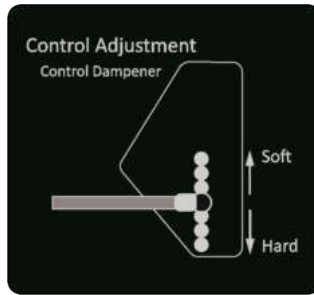

**LOW SULFUR FUEL
OR ULTRA LOW
SULFUR FUEL ONLY**

091-2050-00

Low Sulfer Decal Tier 4 Diesel

091-4038-00

Control Adj. Control Rod Decal

091-4039-00

Control Adj. Control Dampener Decal

091-1101-18