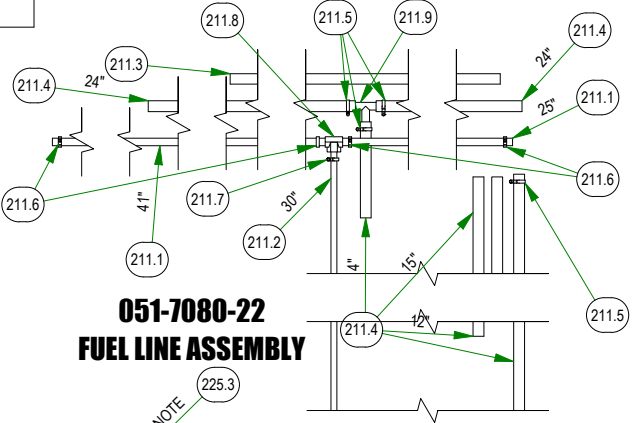

BAD BOY MOWERS

PARTS SECTION: TANK SUBASSEMBLIES