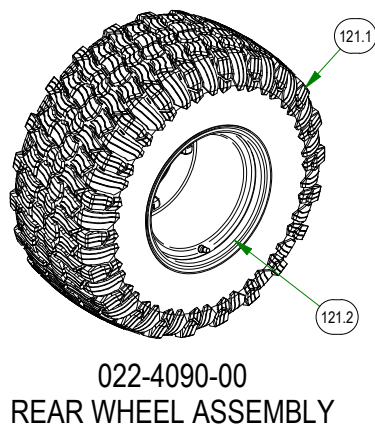

Parts List				Parts List			
ITEM	QTY	PART NUMBER	DESCRIPTION	ITEM	QTY	PART NUMBER	DESCRIPTION
121	1	022-4090-00	2019 Assy-26x12-12 Reaper Turf -10.5" Rim	231.8	2	024-2065-00	2019 Rouge/Renegade Wheel Motor 90° Fitting #6801-10L
121.2	1	022-4086-00	2019 10.5" Wheel	231.9	1	048-7001-00	3/4-16 RH Male Rod End
121.1	1	022-4085-00	2019 26x12-12 Reaper Turf Tire	231.10	2	051-6007-00	2019 Renegade Hydro Hose
203	1	048-6061-00	2019 Suspension Radius Rod Assembly	231.11	1	064-8054-00	2019 Short Brake Cable-Suspension Models
203.3	1	048-0001-00	2019 Suspension Link Body	231.12	1	070-0001-00	2019 Left Trailing Arm
203.4	1	048-6062-00	2019 RH 5/8" Heim	231.13	1	092-5201-00	Brake Disk
203.5	1	048-6063-00	2019 LH 5/8" Heim	231.14	1	092-7001-00	XP/AOS Left Brake Caliper
203.1	1	013-0019-00	5/8-11 HEX JAM NUT ZINC	232	1	070-0002-99	2019 Renegade Trailing RH Arm Assy
203.2	1	013-0020-00	NUT, 5/8-18LH	232.1	1	013-0022-00	3/4"-16 Fine Full Nut
204	1	048-6064-00	2019 Suspension Radius Rod Assembly	232.2	4	013-6040-00	1/2-13 Gr 8 Centerlock Flange Nut
204.3	1	048-0002-00	Rear Radius Rod, 3/4 Body	232.3	1	013-8049-00	5/16-18 NYLON INSERT FLANGE LOCKNUT ZINC
204.4	1	048-6065-00	3/4-16 x 5/8 RH Heim	232.4	1	015-4600-00	18cc Parker Wheel Motor- Right
204.5	1	048-6066-00	3/4-16 x 5/8 LH Heim	232.4.1	1	013-7050-00	1" Castle Nut for HydroGear Wheel Motor
204.1	1	013-0027-00	3/4-16 HEX JAM NUT ZINC	232.4.2	1	042-7041-00	Woodruff Key
204.2	1	013-0028-00	3/4-16 LH HEX JAM NUT ZINC	232.5	1	018-2007-00	5/16-18 X 1 HEX CAP SCREW (GR.5) ZINC
231	1	070-0001-99	2019 Renegade Trailing LH Arm Assy	232.6	4	018-6041-00	1/2-13 x 2.75 Gr. 8 Hex Head Bolt
231.1	1	013-0022-00	3/4"-16 Fine Full Nut	232.7	1	020-7022-00	1/8 X 1-1/2 COTTER PIN ZINC
231.2	4	013-6040-00	1/2-13 Gr 8 Centerlock Flange Nut	232.8	2	024-2065-00	2019 Rouge/Renegade Wheel Motor 90° Fitting #6801-10L
231.3	1	013-8049-00	5/16-18 NYLON INSERT FLANGE LOCKNUT ZINC	232.9	1	048-7001-00	3/4-16 RH Male Rod End
231.4	1	015-4601-00	18cc Parker Wheel Motor- Left	232.10	2	051-6007-00	2019 Renegade Hydro Hose
231.4.1	1	013-7050-00	1" Castle Nut for HydroGear Wheel Motor	232.11	1	064-9002-00	2019 Long Brake Cable-Renegade, Rogue
231.4.2	1	042-7041-00	Woodruff Key	232.12	1	070-0002-00	2019 Right Trailing Arm
231.5	1	018-2007-00	5/16-18 X 1 HEX CAP SCREW (GR.5) ZINC	232.13	1	092-5201-00	Brake Disk
231.6	4	018-6041-00	1/2-13 x 2.75 Gr. 8 Hex Head Bolt	232.14	1	092-7000-00	XP/AOS Right Brake Caliper
231.7	1	020-7022-00	1/8 X 1-1/2 COTTER PIN ZINC