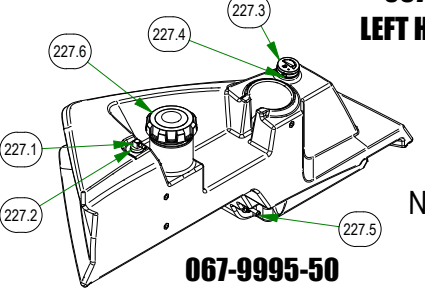

**067-9995-50
LEFT FUEL TANK**