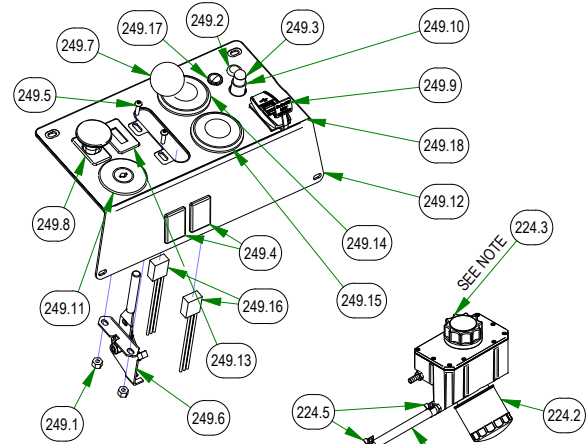

BAD BOY MOWERS

PARTS SECTION: TANK SUBASSEMBLIES

Parts List				Parts List			
ITEM	QTY	PART NUMBER	DESCRIPTION	ITEM	QTY	PART NUMBER	DESCRIPTION
211	1	051-7080-22	2022 Renegade Diesel Fuel Line Assembly	227	1	067-9995-50	2019 Left Renegade Fuel Tank (Diesel)
211.1	5.500 ft	051-8067-00	1/4" Fuel Line Hose	227.1	1	024-9903-00	90 Degree Elbow Fitting
211.2	2.500 ft	051-8068-00	3/16 Fuel Line	227.2	1	032-9902-00	Nitrile Bushing
211.3	3.500 ft	051-8069-00	5/16 Clear Hose	227.3	1	067-4080-00	Fuel Gauge
211.4	8.417 ft	051-8075-00	5/16" fuel line hose	227.4	1	067-6056-00	Fuel Gauge Grommet
211.5	5	072-8068-00	5/16 Fuel Line Clamp	227.5	1	067-9901-00	Fuel Pick-up
211.6	4	072-8069-00	1/4 Fuel Hose Clamp	227.6	1	067-9905-00	Diesel Fuel Cap
211.7	2	072-8070-00	3/16 Vinyl Clamp	249	1	079-3480-22	Renegade Control Panel Assembly
211.8	1	073-2000-00	Brass fuel line T	249.1	2	013-5019-00	10-24 Nylon Insert Locknut
211.9	1	073-8070-00	5/16 x 5/16 x 1/4 Fuel Line T	249.3	1	014-6000-00	Start Switch Boot - Diesel
224	1	067-8053-18	LH Rogue Hydro Tank Assy	249.4	2	018-1040-00	Light Plug
224.1	1	051-8064-21	1/2 Clear Braided Hose Priced/Foot	249.5	2	018-5200-00	10-24 X 5/8 BS Button Head Bolt
224.2	1	063-8014-00	Hydraulic Filter	249.6	1	055-2012-00	Universal Throttle Head - 2012
224.3	1	066-8050-22	Hydraulic Tank Cap W/Dipstick	249.7	1	055-2013-00	Throttle Knob
224.4	1	067-8053-00	2019 Left Outlaw Gen2 Hydro Tank Suspension Only	249.8	1	056-8058-00	PTO Switch
224.5	2	072-8066-00	1/2 Hose Clamp	249.9	1	077-2076-00	USB Port
225	1	067-8054-18	RH Rogue Hydro Tank Assy	249.10	1	077-6000_00	Momentary Start Switch
225.1	1	051-8064-21	1/2 Clear Braided Hose Priced/Foot	249.11	1	077-8076-00	Ignition Switch
225.2	1	063-8014-00	Hydraulic Filter	249.12	1	079-3480-00	2019 Diesel Control Panel
225.3	1	066-8050-22	Hydraulic Tank Cap W/Dipstick	249.13	1	083-4013-00	Tachometer
225.4	1	067-8054-00	2019 Right Outlaw Gen2 Hydro Tank Suspension Only	249.14	1	086-7000-00	2" Oil Pressure Gauge
225.5	2	072-8066-00	1/2 Hose Clamp	249.15	1	086-7001-00	2" Water Temperature Gauge
226	1	067-9990-50	2019 Right Renegade Fuel Tank (diesel)	249.16	2	086-7007-00	Diesel Gauge Adapter
226.1	1	024-9903-00	90 Degree Elbow Fitting	249.17	1	089-1000-00	Oil Light
226.2	1	032-9902-00	Nitrile Bushing	249.18	1	091-4016-22	2022 Renegade (Diesel) Control Panel Decal
226.3	1	067-9901-00	Fuel Pick-up	249.2	1	014-3010-00	5/8 Round Insert
226.4	1	067-9905-00	Diesel Fuel Cap				