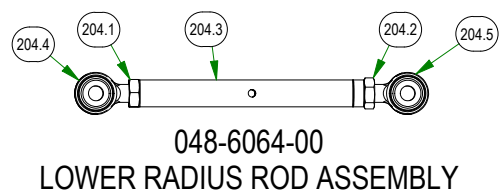

Parts List				Parts List			
ITEM	QTY	PART NUMBER	DESCRIPTION	ITEM	QTY	PART NUMBER	DESCRIPTION
121	1	022-4090-00	2019 Assy-26x12-12 Reaper Turf -10.5" Rim	231.8	2	024-2065-00	2019 Rouge/Renegade Wheel Motor 90° Fitting #6801-10L
121.2	1	022-4086-00	2019 10.5" Wheel	231.9	1	048-7001-00	3/4-16 RH Male Rod End
121.1	1	022-4085-00	2019 26x12-12 Reaper Turf Tire	231.10	2	051-6007-00	2019 Renegade Hydro Hose
203	1	048-6061-00	2019 Suspension Radius Rod Assembly	231.11	1	064-8054-00	2019 Short Brake Cable-Suspension Models
203.3	1	048-0001-00	2019 Suspension Link Body	231.12	1	070-0001-00	2019 Left Trailing Arm
203.4	1	048-6062-00	2019 RH 5/8" Heim	231.13	1	092-5201-00	Brake Disk
203.5	1	048-6063-00	2019 LH 5/8" Heim	231.14	1	092-7001-00	XP/AOS Left Brake Caliper
203.1	1	013-0019-00	5/8-11 HEX JAM NUT ZINC	232	1	070-0002-99	2019 Renegade Trailing RH Arm Assy
203.2	1	013-0020-00	NUT, 5/8-18LH	232.1	1	013-0022-00	3/4"-16 Fine Full Nut
204	1	048-6064-00	2019 Suspension Radius Rod Assembly	232.2	4	013-6040-00	1/2-13 Gr 8 Centerlock Flange Nut
204.3	1	048-0002-00	Rear Radius Rod, 3/4 Body	232.3	1	013-8049-00	5/16-18 NYLON INSERT FLANGE LOCKNUT ZINC
204.4	1	048-6065-00	3/4-16 x 5/8 RH Heim	232.4	1	015-4600-00	18cc Parker Wheel Motor- Right
204.5	1	048-6066-00	3/4-16 x 5/8 LH Heim	232.4.1	1	013-7050-00	1" Castle Nut for HydroGear Wheel Motor
204.1	1	013-0027-00	3/4-16 HEX JAM NUT ZINC	232.4.2	1	042-7041-00	Woodruff Key
204.2	1	013-0028-00	3/4-16 LH HEX JAM NUT ZINC	232.5	1	018-2007-00	5/16-18 X 1 HEX CAP SCREW (GR.5) ZINC
231	1	070-0001-99	2019 Renegade Trailing LH Arm Assy	232.6	4	018-6041-00	1/2-13 x 2.75 Gr. 8 Hex Head Bolt
231.1	1	013-0022-00	3/4"-16 Fine Full Nut	232.7	1	020-7022-00	1/8 X 1-1/2 COTTER PIN ZINC
231.2	4	013-6040-00	1/2-13 Gr 8 Centerlock Flange Nut	232.8	2	024-2065-00	2019 Rouge/Renegade Wheel Motor 90° Fitting #6801-10L
231.3	1	013-8049-00	5/16-18 NYLON INSERT FLANGE LOCKNUT ZINC	232.9	1	048-7001-00	3/4-16 RH Male Rod End
231.4	1	015-4601-00	18cc Parker Wheel Motor- Left	232.10	2	051-6007-00	2019 Renegade Hydro Hose
231.4.1	1	013-7050-00	1" Castle Nut for HydroGear Wheel Motor	232.11	1	064-9002-00	2019 Long Brake Cable-Renegade, Rogue
231.4.2	1	042-7041-00	Woodruff Key	232.12	1	070-0002-00	2019 Right Trailing Arm
231.5	1	018-2007-00	5/16-18 X 1 HEX CAP SCREW (GR.5) ZINC	232.13	1	092-5201-00	Brake Disk
231.6	4	018-6041-00	1/2-13 x 2.75 Gr. 8 Hex Head Bolt	232.14	1	092-7000-00	XP/AOS Right Brake Caliper
231.7	1	020-7022-00	1/8 X 1-1/2 COTTER PIN ZINC