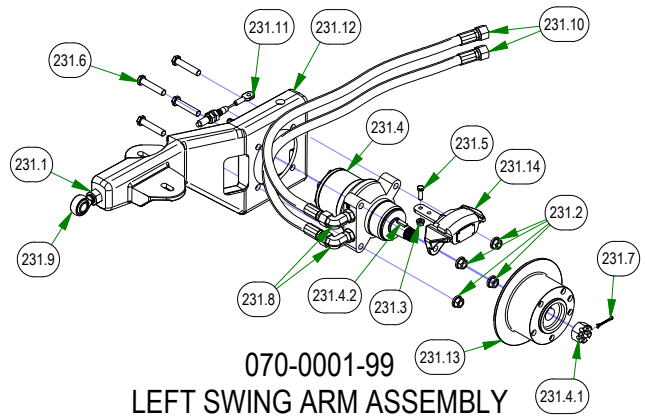

DETAIL A

Parts List				Parts List			
ITEM	QTY	PART NUMBER	DESCRIPTION	ITEM	QTY	PART NUMBER	DESCRIPTION
121	1	022-4090-00	2019 Assy-26x12-12 Reaper Turf -10.5" Rim	231.8	2	024-2065-00	2019 Rouge/Renegade Wheel Motor 90° Fitting #6801-10L
121.2	1	022-4086-00	2019 10.5" Wheel	231.9	1	048-7001-00	3/4-16 RH Male Rod End
121.1	1	022-4085-00	2019 26x12-12 Reaper Turf Tire	231.10	2	051-6007-00	2019 Renegade Hydro Hose
203	1	048-6061-00	2019 Suspension Radius Rod Assembly	231.11	1	064-8054-00	2019 Short Brake Cable-Suspension Models
203.3	1	048-0001-00	2019 Suspension Link Body	231.12	1	070-0001-00	2019 Left Trailing Arm
203.4	1	048-6062-00	2019 RH 5/8" Heim	231.13	1	092-5201-00	Brake Disk
203.5	1	048-6063-00	2019 LH 5/8" Heim	231.14	1	092-7001-00	XP/AOS Left Brake Caliper
203.1	1	013-0019-00	5/8-11 HEX JAM NUT ZINC	232	1	070-0002-99	2019 Renegade Trailing RH Arm Assy
203.2	1	013-0020-00	NUT, 5/8-18LH	232.1	1	013-0022-00	3/4"-16 Fine Full Nut
204	1	048-6064-00	2019 Suspension Radius Rod Assembly	232.2	4	013-6040-00	1/2-13 Gr 8 Centerlock Flange Nut
204.3	1	048-0002-00	Rear Radius Rod, 3/4 Body	232.3	1	013-8049-00	5/16-18 NYLON INSERT FLANGE LOCKNUT ZINC
204.4	1	048-6065-00	3/4-16 x 5/8 RH Heim	232.4	1	015-4600-00	18cc Parker Wheel Motor- Right
204.5	1	048-6066-00	3/4-16 x 5/8 LH Heim	232.4.1	1	013-7050-00	1" Castle Nut for HydroGear Wheel Motor
204.1	1	013-0027-00	3/4-16 HEX JAM NUT ZINC	232.4.2	1	042-7041-00	Woodruff Key
204.2	1	013-0028-00	3/4-16 LH HEX JAM NUT ZINC	232.5	1	018-2007-00	5/16-18 X 1 HEX CAP SCREW (GR.5) ZINC
231	1	070-0001-99	2019 Renegade Trailing LH Arm Assy	232.6	4	018-6041-00	1/2-13 x 2.75 Gr. 8 Hex Head Bolt
231.1	1	013-0022-00	3/4"-16 Fine Full Nut	232.7	1	020-7022-00	1/8 X 1-1/2 COTTER PIN ZINC
231.2	4	013-6040-00	1/2-13 Gr 8 Centerlock Flange Nut	232.8	2	024-2065-00	2019 Rouge/Renegade Wheel Motor 90° Fitting #6801-10L
231.3	1	013-8049-00	5/16-18 NYLON INSERT FLANGE LOCKNUT ZINC	232.9	1	048-7001-00	3/4-16 RH Male Rod End
231.4	1	015-4601-00	18cc Parker Wheel Motor- Left	232.10	2	051-6007-00	2019 Renegade Hydro Hose
231.4.1	1	013-7050-00	1" Castle Nut for HydroGear Wheel Motor	232.11	1	064-9002-00	2019 Long Brake Cable-Renegade, Rogue
231.4.2	1	042-7041-00	Woodruff Key	232.12	1	070-0002-00	2019 Right Trailing Arm
231.5	1	018-2007-00	5/16-18 X 1 HEX CAP SCREW (GR.5) ZINC	232.13	1	092-5201-00	Brake Disk
231.6	4	018-6041-00	1/2-13 x 2.75 Gr. 8 Hex Head Bolt	232.14	1	092-7000-00	XP/AOS Right Brake Caliper
231.7	1	020-7022-00	1/8 X 1-1/2 COTTER PIN ZINC