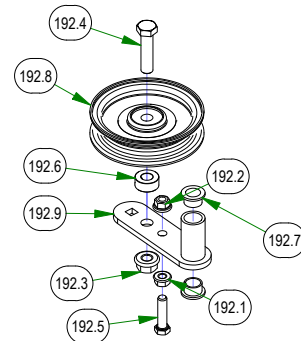

BAD BOY MOWERS

PARTS SECTION: PUMP PLATE SUBS