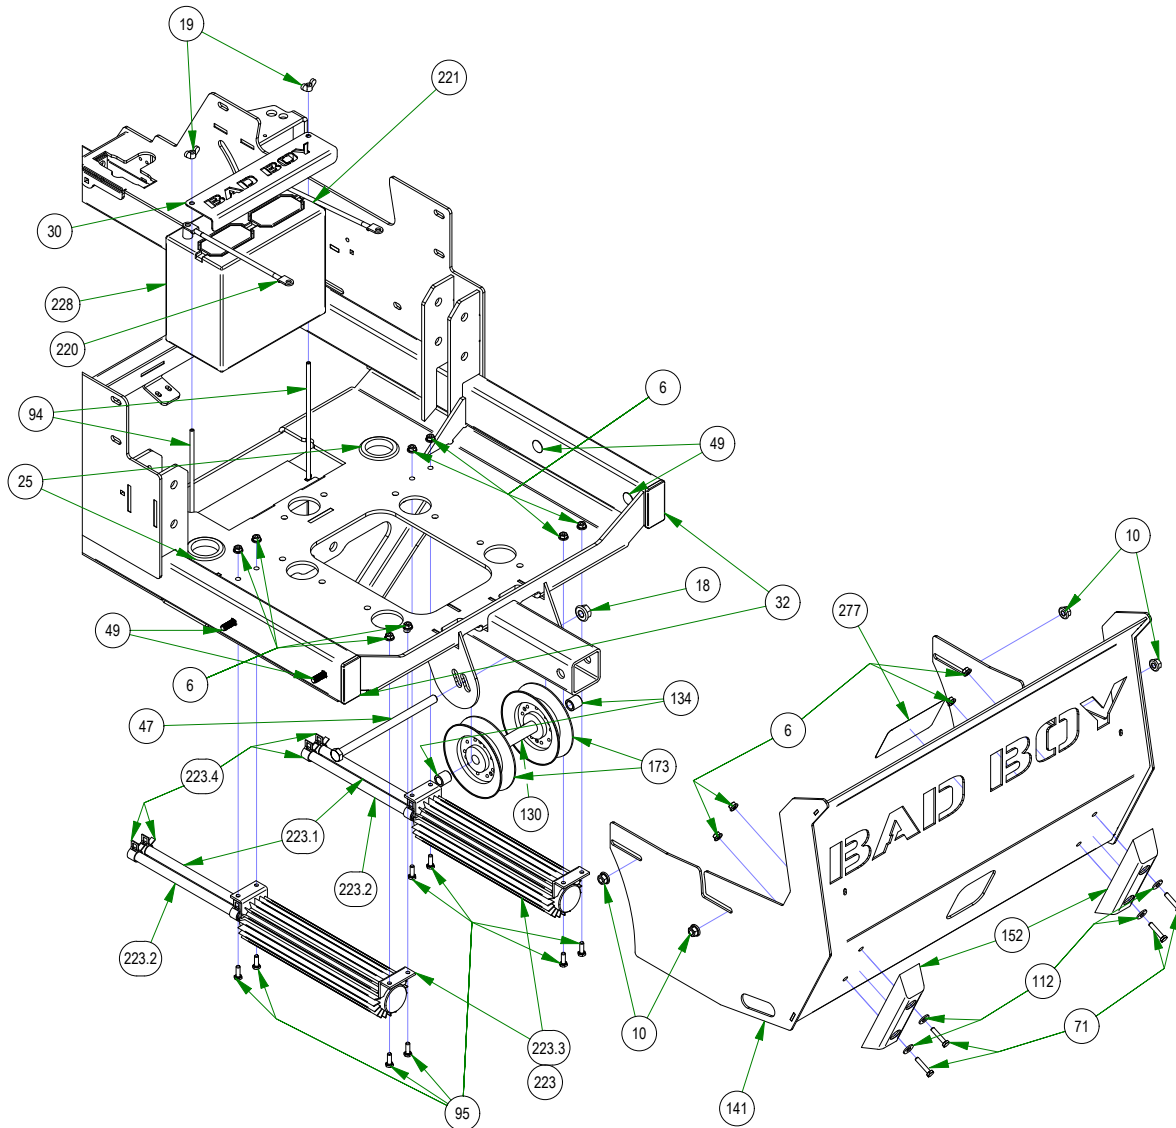

Parts List				Parts List			
ITEM	QTY	PART NUMBER	DESCRIPTION	ITEM	QTY	PART NUMBER	DESCRIPTION
6	12	013-2050-00	1/4-20 NYL INSERT FLANGE LOCKNUT ZINC	134	2	025-5203-00	.51 ID X .75 OD X .75 LGTH SOLID SPACER ZINC
10	4	013-5202-00	3/8-16 NYLON INSERT FLANGE LOCKNUT (GR.F) ZINC	141	1	026-2224-00	2019 Horizontal Suspension Rear Cover
18	1	013-8050-00	1/2-13 NYLON INSERT FLANGE LOCKNUT ZINC	152	2	029-7038-00	8" Rubber Bumper
19	2	013-8051-00	1/4-20 WING NUT FORGED (TYPE A) LIGHT SERIES ZINC	173	2	033-7027-00	2019 Outlaw Horizontal Rear V Pulley
25	2	014-2052-00	2019 2" x .25 Rubber Grommet	220	1	064-4000-00	Red Battery Cable - Diesel
30	1	014-5063-00	2019 Horizontal Battery Hold Down Cover	221	1	064-4001-00	Black Battery Cable - Diesel
32	2	014-9003-00	1 1/2 x 3 Frame Plug	223	2	067-8052-19	Renegade Oil Cooler Assembly
47	1	018-0040-00	1/2-13 X 8-1/2 HEX CAP SCREW (GR.5) ZINC	223.1	1	051-8063-14	3/8" Clear Hose
49	4	018-0044-00	3/8" x 2 1/2" Carriage Bolt	223.2	1	051-8063-24	3/8" Clear Hose
71	4	018-4702-00	1/4-20 X 1-1/4 HEX CAP SCREW (GR.5) ZINC	223.3	1	067-8052-00	2019 12" Oil Cooler With Fittings
94	2	018-8051-00	1/4-20 X 9 CARRIAGE BOLT ZINC	223.4	4	072-8065-00	3/8" Hose Clamp
95	8	018-8052-00	1/4-20 X 3/4 HEX CAP SCREW (GR.5) ZINC	228	1	068-8050-00	Battery - Diesel/Renegade Models PF-516
112	4	019-7040-00	1/4 USS FLAT WASHER (3/4 OD) ZINC	235	1	070-5376-22	2022 Horizontal Diesel Frame
130	1	025-0028-00	2019 Pulley Spacer .75 x .5 x 4.375	277	1	091-4032-00	2019 Renegade Pump Belt Route Decal