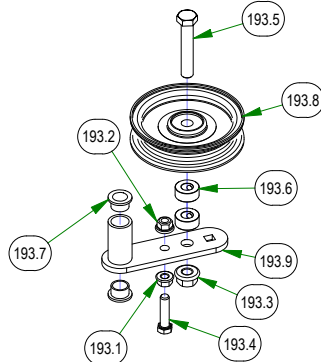

BAD BOY MOWERS

PARTS SECTION: PUMP PLATE SUBS