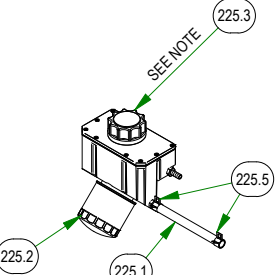

**051-7080-22
FUEL LINE ASSEMBLY**

**067-8054-18
RIGHT HYDRO TANK**