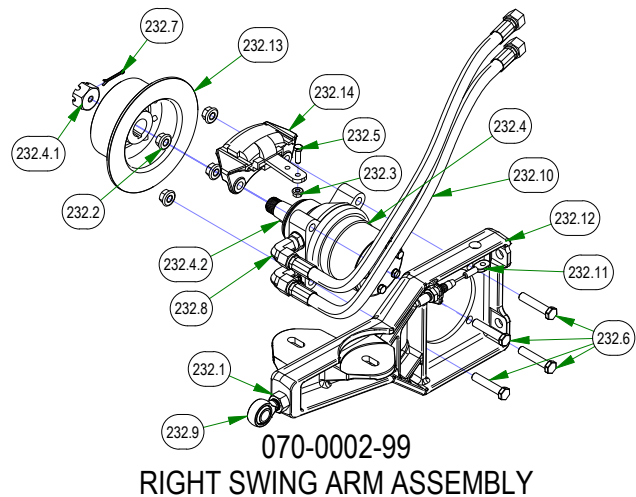

Parts List				Parts List			
ITEM	QTY	PART NUMBER	DESCRIPTION	ITEM	QTY	PART NUMBER	DESCRIPTION
121	1	022-4090-00	2019 Assy-26x12-12 Reaper Turf -10.5" Rim	231.8	2	024-2065-00	2019 Rouge/Renegade Wheel Motor 90° Fitting #6801-10L
121.2	1	022-4086-00	2019 10.5" Wheel	231.9	1	048-7001-00	3/4-16 RH Male Rod End
121.1	1	022-4085-00	2019 26x12-12 Reaper Turf Tire	231.10	2	051-6007-00	2019 Renegade Hydro Hose
203	1	048-6061-00	2019 Suspension Radius Rod Assembly	231.11	1	064-8054-00	2019 Short Brake Cable-Suspension Models
203.3	1	048-0001-00	2019 Suspension Link Body	231.12	1	070-0001-00	2019 Left Trailing Arm
203.4	1	048-6062-00	2019 RH 5/8" Heim	231.13	1	092-5201-00	Brake Disk
203.5	1	048-6063-00	2019 LH 5/8" Heim	231.14	1	092-7001-00	XP/AOS Left Brake Caliper
203.1	1	013-0019-00	5/8-11 HEX JAM NUT ZINC	232	1	070-0002-99	2019 Renegade Trailing RH Arm Assy
203.2	1	013-0020-00	NUT, 5/8-18LH	232.1	1	013-0022-00	3/4"-16 Fine Full Nut
204	1	048-6064-00	2019 Suspension Radius Rod Assembly	232.2	4	013-6040-00	1/2-13 Gr 8 Centerlock Flange Nut
204.3	1	048-0002-00	Rear Radius Rod, 3/4 Body	232.3	1	013-8049-00	5/16-18 NYLON INSERT FLANGE LOCKNUT ZINC
204.4	1	048-6065-00	3/4-16 x 5/8 RH Heim	232.4	1	015-4600-00	18cc Parker Wheel Motor- Right
204.5	1	048-6066-00	3/4-16 x 5/8 LH Heim	232.4.1	1	013-7050-00	1" Castle Nut for HydroGear Wheel Motor
204.1	1	013-0027-00	3/4-16 HEX JAM NUT ZINC	232.4.2	1	042-7041-00	Woodruff Key
204.2	1	013-0028-00	3/4-16 LH HEX JAM NUT ZINC	232.5	1	018-2007-00	5/16-18 X 1 HEX CAP SCREW (GR.5) ZINC
231	1	070-0001-99	2019 Renegade Trailing LH Arm Assy	232.6	4	018-6041-00	1/2-13 x 2.75 Gr. 8 Hex Head Bolt
231.1	1	013-0022-00	3/4"-16 Fine Full Nut	232.7	1	020-7022-00	1/8 X 1-1/2 COTTER PIN ZINC
231.2	4	013-6040-00	1/2-13 Gr 8 Centerlock Flange Nut	232.8	2	024-2065-00	2019 Rouge/Renegade Wheel Motor 90° Fitting #6801-10L
231.3	1	013-8049-00	5/16-18 NYLON INSERT FLANGE LOCKNUT ZINC	232.9	1	048-7001-00	3/4-16 RH Male Rod End
231.4	1	015-4601-00	18cc Parker Wheel Motor- Left	232.10	2	051-6007-00	2019 Renegade Hydro Hose
231.4.1	1	013-7050-00	1" Castle Nut for HydroGear Wheel Motor	232.11	1	064-9002-00	2019 Long Brake Cable-Renegade, Rogue
231.4.2	1	042-7041-00	Woodruff Key	232.12	1	070-0002-00	2019 Right Trailing Arm
231.5	1	018-2007-00	5/16-18 X 1 HEX CAP SCREW (GR.5) ZINC	232.13	1	092-5201-00	Brake Disk
231.6	4	018-6041-00	1/2-13 x 2.75 Gr. 8 Hex Head Bolt	232.14	1	092-7000-00	XP/AOS Right Brake Caliper
231.7	1	020-7022-00	1/8 X 1-1/2 COTTER PIN ZINC