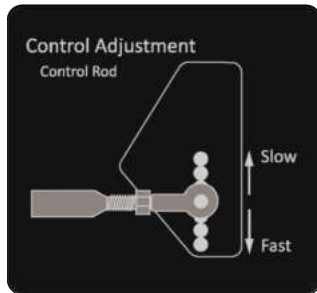

091-4038-00

Control Adj. Control Rod Decal