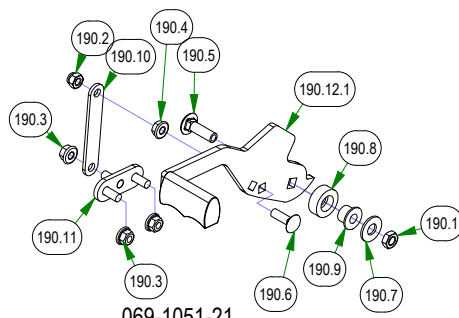

086-3050-19
Wiring Harness

026-0019-01
Foot Pedal Assembly

034-8045-22
Seat Spring Assembly

034-8045-03
Seat Spring Assembly

067-2021-00
2021 Maverick
Left Side Tank

069-1051-21
2021 Load Balanced Brake
Handle Assembly