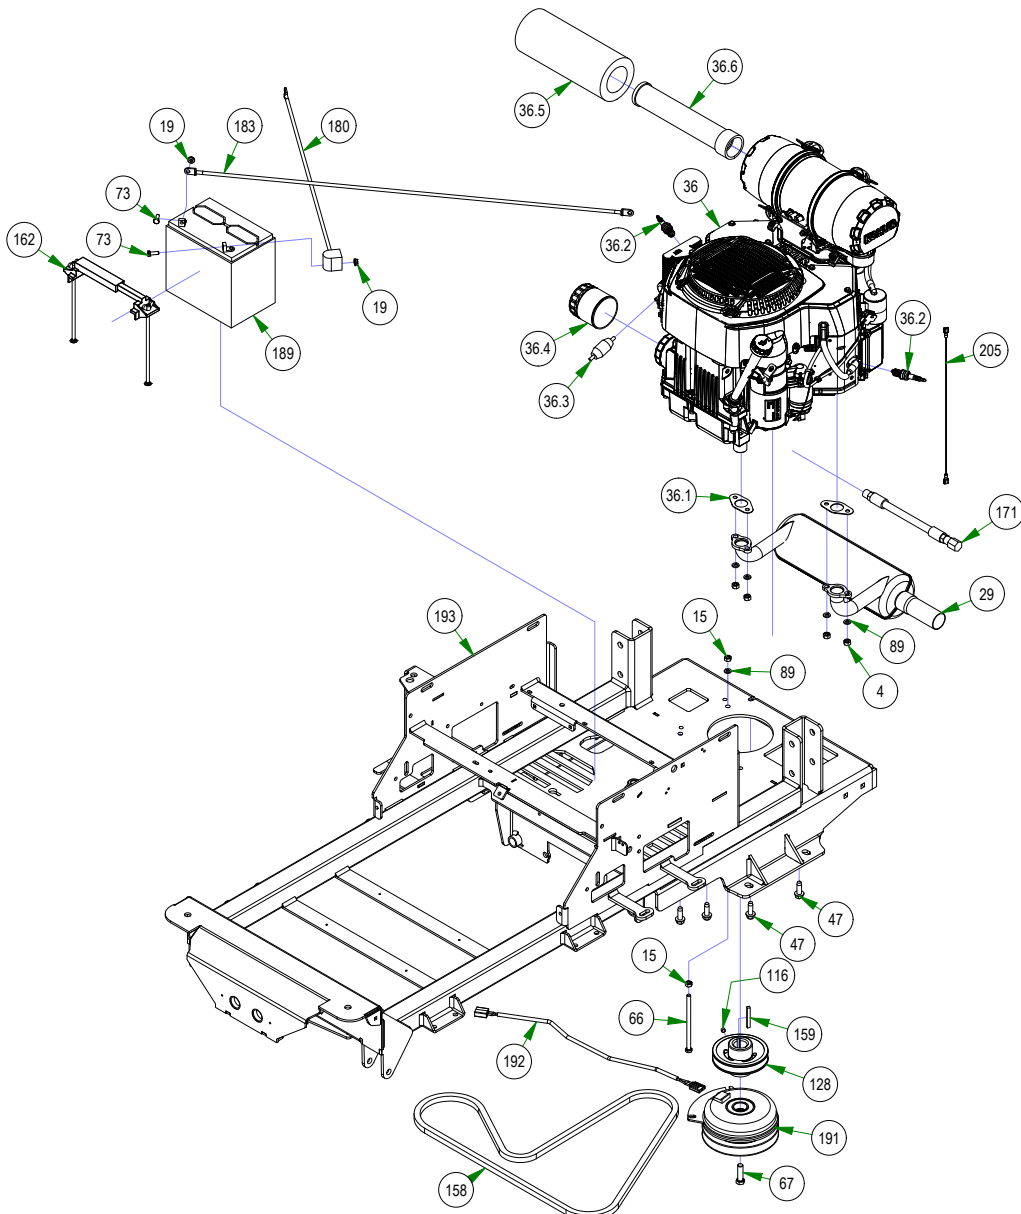

PARTS SECTION: KOHLER

Parts List				Parts List			
ITEM	QTY	PART NUMBER	DESCRIPTION	ITEM	QTY	PART NUMBER	DESCRIPTION
4	4	013-0075-00	M8-1.25 DIN 934 HEX NUT (CL.8) ZINC	89	5	019-8051-00	5/16 SPLIT LOCKWASHER ZINC
15	2	013-8043-00	5/16-18 HEX NUT ZINC	116	1	030-0050-00	5/16-24 X 1/4 SOCKET SET SCREW (CUP PT) PLAIN
19	2	013-9001-00	1/4-20 HEX SERRATED FLANGE NUT HARD/ZINC	128	1	033-5035-00	4 3/4 Motor Pulley
29	1	015-0051-00	Kohler Muffler	158	1	041-7400-00	75.8" Pump Belt
36	1	015-7420-00	Kohler 25Hp CV-742 Command	159	1	042-5020-00	1/4 X 2 SQ MACHINERY KEY 1018 STL PLAIN
36.1	2	015-2751-00	Exhaust Gasket	162	1	043-8929-00	Hold Down Assembly
36.2	2	015-8000-00	Spark Plug	171	1	051-5401-00	Oil drain Hose
36.3	1	063-5001-00	25/26 HP Kohler Fuel Filter	180	1	064-0030-00	24 inch Black Cable - MZ/ZT
36.4	1	063-5400-00	Oil Filter	183	1	064-8060-00	36" Red Battery Cable
36.5	1	063-8019-00	Canister Air Filter- Outer	189	1	068-8049-00	SP-35 Battery
36.6	1	063-8020-00	Canister Air Filter- Inner	191	1	070-1000-00	Clutch Assembly
47	4	018-1075-00	3/8-16 X 1-1/8 HEX WASHER UNSLOT SERRATED (TRI-LOB) TRS ZINC YELLOW	192	1	070-2000-00	Clutch Pigtail
66	1	018-5350-00	5/16-18 X 5-1/2 HEX CAP SCREW (GR.5) ZINC	193	1	070-5492-00	2022 Maverick Frame - Painted
67	1	018-5450-21	7/16-20 X 1-1/2 HEX CAP SCREW (GR.8) w/ Patch	205	1	086-9005-00	Compact Outlaw/Honda Starter Jumper Wire
73	2	018-8052-00	1/4-20 X 3/4 HEX CAP SCREW (GR.5) ZINC