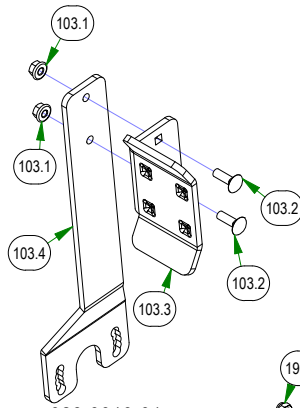

026-0019-01
Foot Pedal Assembly