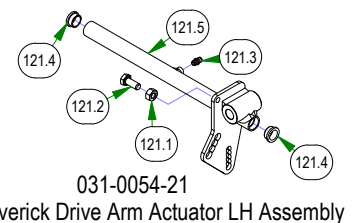

BAD BOY MOWERS

PARTS SECTION: DRIVE ARM SUBASSEMBLIES

Parts List				Parts List			
ITEM	QTY	PART NUMBER	DESCRIPTION	ITEM	QTY	PART NUMBER	DESCRIPTION
120	1	031-0053-21	2021 Maverick Drive Arm Actuator RH Assembly	123.9	1	069-4010-00	Rubber Grip
120.1	1	013-8043-00	5/16-18 HEX NUT ZINC	124	1	031-9050-18	2018 Adjustable Steering Arm - Right
120.2	1	018-8063-00	5/16-18 X 3/4 HEX CAP SCREW (GR.5) ZINC	124.1	4	013-8047-00	5/16-18 NYL INS L/N ZC
120.3	1	024-6034-00	1/4" Press in Grease Fitting	124.2	4	018-2020-18	5/16-18 UNC X 1-3/8" BHCS, TORX DRIVE, GR 5
120.4	2	031-0032-00	2019 Drive Arm Bushing	124.3	1	018-5043-00	3/8-16 X 1-1/4 CARRIAGE BOLT ZINC
120.5	1	031-0053-00	2021 Drive Actuator RH Weldment	124.4	1	031-9010-18	Upper Tube-Adjustable Steering
121	1	031-0054-21	2021 Maverick Drive Arm Actuator LH Assembly	124.5	1	031-9015-18	2018 Lower Adjuster - Steering Arm- Right
121.1	1	013-8043-00	5/16-18 HEX NUT ZINC	124.6	1	031-9016-18	2018 Upper Adjuster - Steering Arm- Right
121.2	1	018-8063-00	5/16-18 X 3/4 HEX CAP SCREW (GR.5) ZINC	124.7	1	031-9025-18	Steering Arm Elbow (Right)
121.3	1	024-6034-00	1/4" Press in Grease Fitting	124.8	1	045-5000-00	Black Knob for Adjustable Steering Arm
121.4	2	031-0032-00	2019 Drive Arm Bushing	124.9	1	069-4010-00	Rubber Grip
121.5	1	031-0054-00	2021 Drive Actuator LH Weldment	139	1	035-5450-00	Push Rod-Right
123	1	031-9000-18	2018 Adjustable Steering Arm - Left	139.1	2	013-6051-00	3/8" Fine Threaded Jam Nut
123.1	4	013-8047-00	5/16-18 NYL INS L/N ZC	139.2	1	035-5450-01	Push Rod RH (Rod Only)
123.2	4	018-2020-18	5/16-18 UNC X 1-3/8" BHCS, TORX DRIVE, GR 5	139.3	1	048-3000-00	Spherical Rod End - Outlaw
123.3	1	018-5043-00	3/8-16 X 1-1/4 CARRIAGE BOLT ZINC	139.4	1	099-2009-00	Quick Release Ball Joint
123.4	1	031-9010-18	Upper Tube-Adjustable Steering	140	1	035-5451-00	Push Rod-Left
123.5	1	031-9014-18	2018 Lower Adjuster - Steering Arm- Left	140.1	2	013-6051-00	3/8" Fine Threaded Jam Nut
123.6	1	031-9017-18	2018 Upper Adjuster - Steering Arm- Left	140.2	1	035-5451-01	Push Rod LH (Rod Only)
123.7	1	031-9020-18	Steering Arm Elbow (Left)	140.3	1	048-3000-00	Spherical Rod End - Outlaw
123.8	1	045-5000-00	Black Knob for Adjustable Steering Arm	140.4	1	099-2009-00	Quick Release Ball Joint