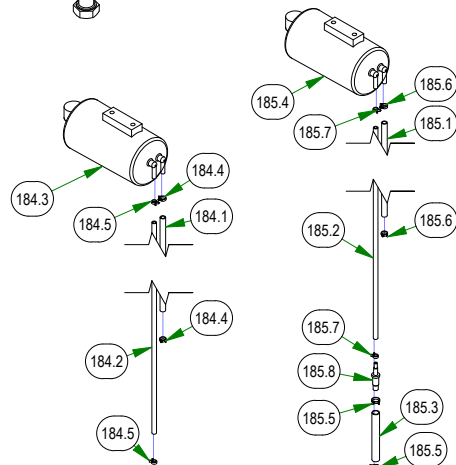

250-2851-21
2021 Maverick RH Long Front
Suspension Arm Assy (54" & 60")

250-2751-21
2021 Maverick RH Short Front
Suspension Arm Assy (48")

039-5944-05
Maverick Pump Idler

067-8090-03
Hydro Tank Assembly

067-0020-01
ZT/Mav EPA Cannister Assy