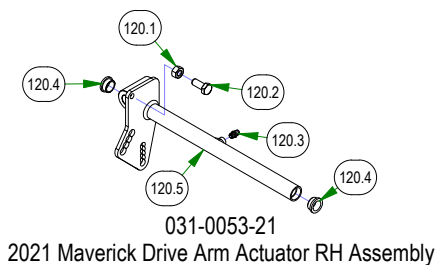

BAD BOY MOWERS

PARTS SECTION: DRIVE ARM SUBASSEMBLIES

Parts List				Parts List			
ITEM	QTY	PART NUMBER	DESCRIPTION	ITEM	QTY	PART NUMBER	DESCRIPTION
120	1	031-0053-21	2021 Maverick Drive Arm Actuator RH Assembly	123.9	1	069-4010-00	Rubber Grip
120.1	1	013-8043-00	5/16-18 HEX NUT ZINC	124	1	031-9050-18	2018 Adjustable Steering Arm - Right
120.2	1	018-8063-00	5/16-18 X 3/4 HEX CAP SCREW (GR.5) ZINC	124.1	4	013-8047-00	5/16-18 NYL INS L/N ZC
120.3	1	024-6034-00	1/4" Press in Grease Fitting	124.2	4	018-2020-18	5/16-18 UNC X 1-3/8" BHCS, TORX DRIVE, GR 5
120.4	2	031-0032-00	2019 Drive Arm Bushing	124.3	1	018-5043-00	3/8-16 X 1-1/4 CARRIAGE BOLT ZINC
120.5	1	031-0053-00	2021 Drive Actuator RH Weldment	124.4	1	031-9010-18	Upper Tube-Adjustable Steering
121	1	031-0054-21	2021 Maverick Drive Arm Actuator LH Assembly	124.5	1	031-9015-18	2018 Lower Adjuster - Steering Arm- Right
121.1	1	013-8043-00	5/16-18 HEX NUT ZINC	124.6	1	031-9016-18	2018 Upper Adjuster - Steering Arm- Right
121.2	1	018-8063-00	5/16-18 X 3/4 HEX CAP SCREW (GR.5) ZINC	124.7	1	031-9025-18	Steering Arm Elbow (Right)
121.3	1	024-6034-00	1/4" Press in Grease Fitting	124.8	1	045-5000-00	Black Knob for Adjustable Steering Arm
121.4	2	031-0032-00	2019 Drive Arm Bushing	124.9	1	069-4010-00	Rubber Grip
121.5	1	031-0054-00	2021 Drive Actuator LH Weldment	139	1	035-5450-00	Push Rod-Right
123	1	031-9000-18	2018 Adjustable Steering Arm - Left	139.1	2	013-6051-00	3/8" Fine Threaded Jam Nut
123.1	4	013-8047-00	5/16-18 NYL INS L/N ZC	139.2	1	035-5450-01	Push Rod RH (Rod Only)
123.2	4	018-2020-18	5/16-18 UNC X 1-3/8" BHCS, TORX DRIVE, GR 5	139.3	1	048-3000-00	Spherical Rod End - Outlaw
123.3	1	018-5043-00	3/8-16 X 1-1/4 CARRIAGE BOLT ZINC	139.4	1	099-2009-00	Quick Release Ball Joint
123.4	1	031-9010-18	Upper Tube-Adjustable Steering	140	1	035-5451-00	Push Rod-Left
123.5	1	031-9014-18	2018 Lower Adjuster - Steering Arm- Left	140.1	2	013-6051-00	3/8" Fine Threaded Jam Nut
123.6	1	031-9017-18	2018 Upper Adjuster - Steering Arm- Left	140.2	1	035-5451-01	Push Rod LH (Rod Only)
123.7	1	031-9020-18	Steering Arm Elbow (Left)	140.3	1	048-3000-00	Spherical Rod End - Outlaw
123.8	1	045-5000-00	Black Knob for Adjustable Steering Arm	140.4	1	099-2009-00	Quick Release Ball Joint