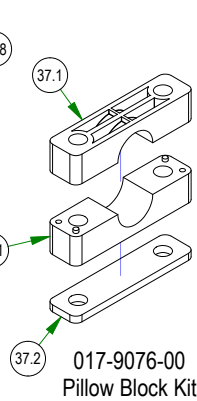

BAD BOY MOWERS

PARTS SECTION: FRAME SUB ASSEMBLIES

079-3560-22
2022 Maverick HD Honda
Control Panel Assembly

079-3460-19
2019 ZT/Maverick Control
Panel Assembly

017-9076-00
Pillow Block Kit

071-6065-22
2022 Suspension Seat w/Seatbelt