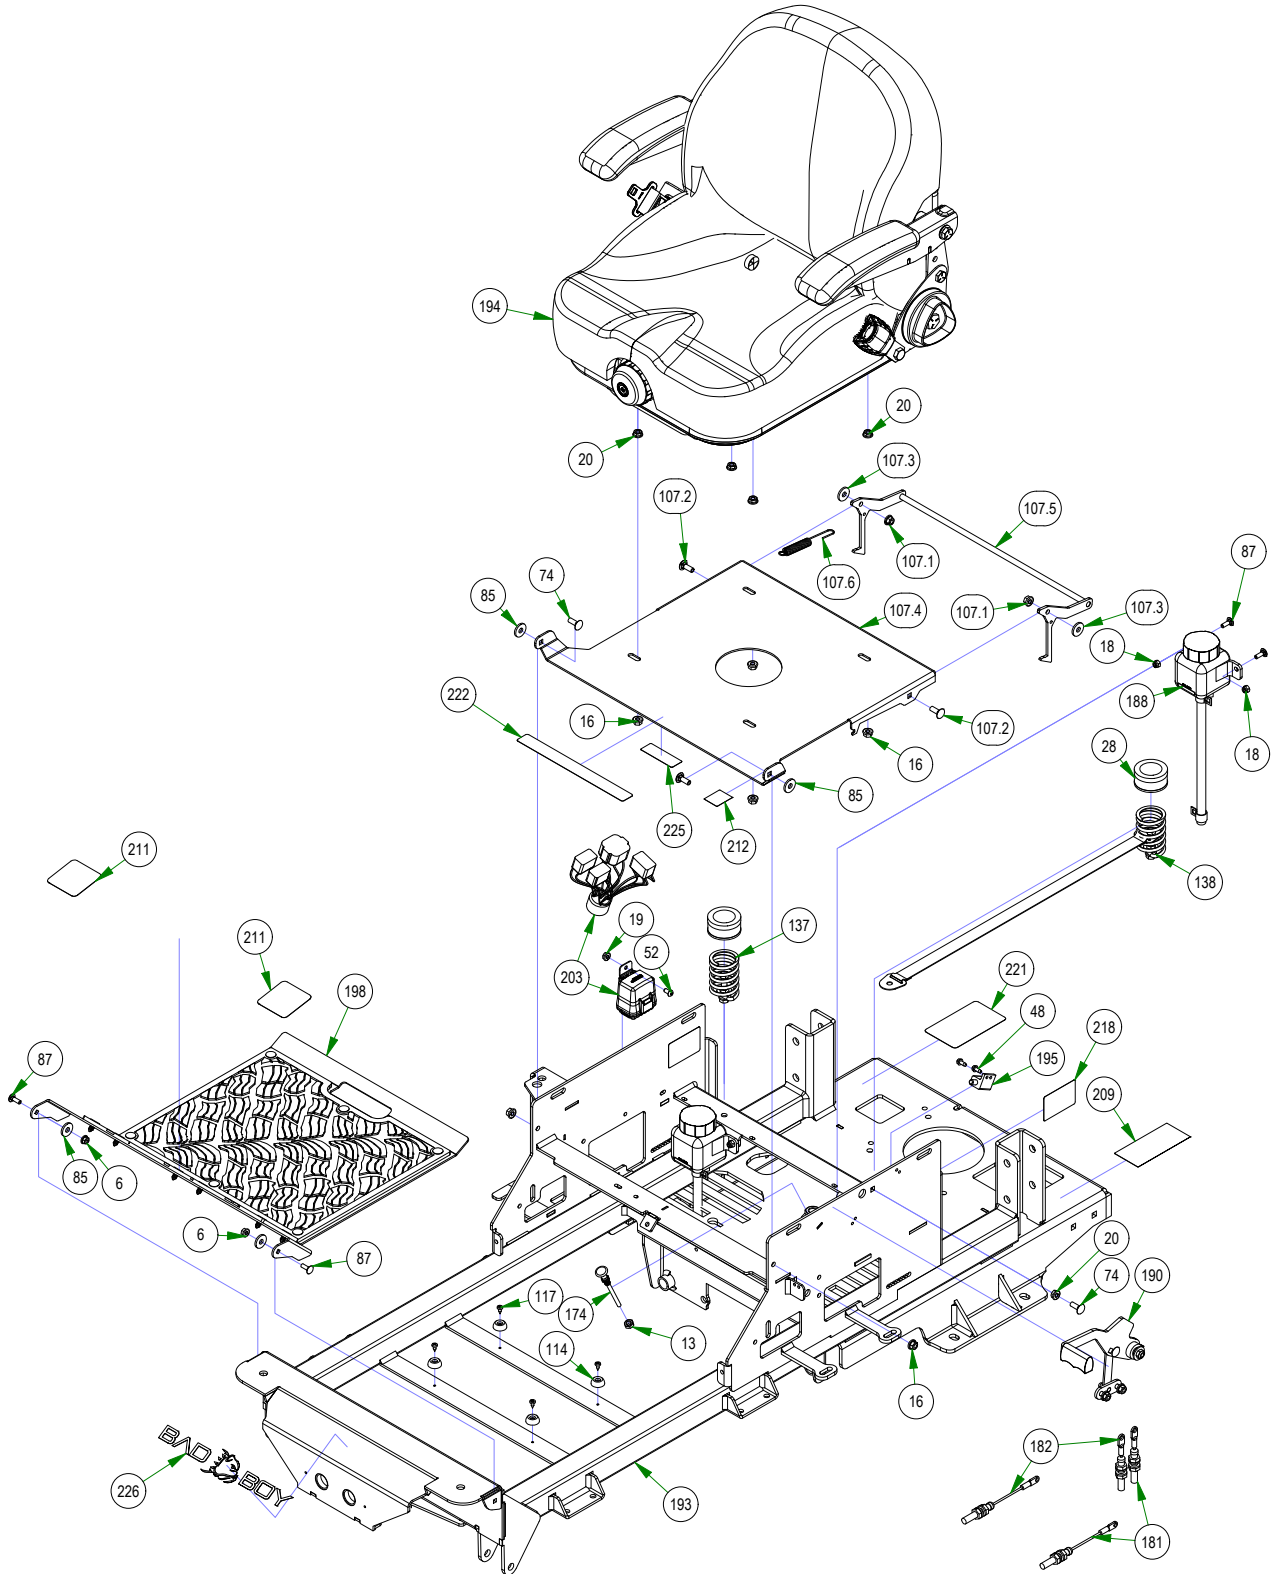

BAD BOY MOWERS

PARTS SECTION: UPPER FRAME

BAD BOY MOWERS

PARTS SECTION: UPPER FRAME

Parts List				Parts List			
ITEM	QTY	PART NUMBER	DESCRIPTION	ITEM	QTY	PART NUMBER	DESCRIPTION
6	2	013-2050-00	1/4-20 NYL INSERT FLANGE LOCKNUT ZINC	117	4	030-3050-00	10-16 X 1/2 PAN PHIL TEK/3 CLIMASEAL OR ACF-SILVER COATED
13	1	013-6051-00	3/8-24 HEX NUT ZINC YELLOW	137	1	034-8045-03	Seat Spring Assembly
16	6	013-8049-00	5/16-18 NYLON INSERT FLANGE LOCKNUT ZINC	138	1	034-8045-22	Seat Spring Assembly
18	4	013-8073-00	1/4-20 NYLON INSERT LOCKNUT ZINC	174	1	054-8017-00	Choke
19	1	013-9001-00	1/4-20 HEX SERRATED FLANGE NUT HARD/ZINC	181	1	064-3050-21	2021 Load Balanced Brake Cable 1
20	5	013-9002-00	5/16-18 HEX SERRATED FLANGE NUT HARD/ZINC	182	1	064-3051-21	2021 Load Balanced Brake Cable 2
28	2	014-8047-00	Seat Spring Cap Cover	188	2	067-8090-03	Hydro Tank Assembly
48	2	018-1080-00	12-24 X 1/2 HEX WASHER UNLSOT F TCS ZINC	190	1	069-1051-21	2021 Load Balanced Brake Handle Assembly
52	1	018-2012-00	1/4-20 X 1/2 BUTTON SOCKET CAP SCREW 18-8 STAINLESS STEEL	193	1	070-5492-00	2022 Maverick Frame - Painted
74	3	018-8066-00	5/16-18 X 7/8 CARRIAGE BOLT ZINC	194	1	071-6065-22	2022 Suspension Seat w/Seatbelt
85	4	019-6042-00	.360 ID X .983 OD X .120 THICK FLAT WASHER NYLON	195	1	077-8073-00	Safety Switch
87	6	019-8040-00	1/4-20 X 3/4 CARRIAGE BOLT (GR.5) ZINC	198	1	079-3470-21	2021 Maverick Floorboard Assembly
106	1	026-0205-22	2022 Maverick Rear Cover Assembly	203	1	086-3050-19	Wiring Harness
107	1	026-1016-21	MAVERICK/COMPACT OUTLAW SEAT PLATE ASSEMBLY	209	1	091-0015-22	2022 EPA Build Date Punch Label
107.1	2	013-8049-00	5/16-18 NYLON INSERT FLANGE LOCKNUT ZINC	211	1	091-0021-00	2018 Maverick/2021 ZT Anti-Skid Steering Control Decals
107.2	2	018-8066-00	5/16-18 X 7/8 CARRIAGE BOLT ZINC	212	1	091-0339-18	2018 MZ/Magnum/ZT/MAV/Comp Out Brake Decal
107.3	2	019-6042-00	.360 ID X .983 OD X .120 THICK FLAT WASHER NYLON	218	2	091-1020-00	Hydraulic Decal
107.4	1	026-1016-00	Seat Plate 2016	221	1	091-3017-50	Maverick Pump Belt Decal
107.5	1	028-0090-00	Seat Latch Rod Assembly	222	1	091-3150-00	Outlaw Warning Decal
107.6	1	034-1025-00	Brake Spring	225	1	091-4062-00	Not For Sale In California
114	4	029-4010-00	Button Bumper	226	1	091-4063-00	Flying Bulldog Front Bumper Decal