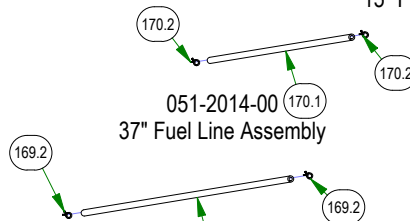

067-2021-00
2021 Maverick
Left Side Tank

051-0001-00
15\" Fuel Line Assembly

051-2014-00
37\" Fuel Line Assembly

051-0054-00
Honda Maverick Fuel Line Assembly