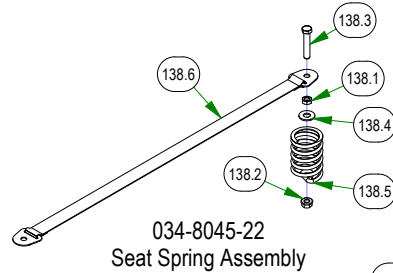

071-6065-22
2022 Suspension Seat w/Seatbelt

034-8045-22
Seat Spring Assembly