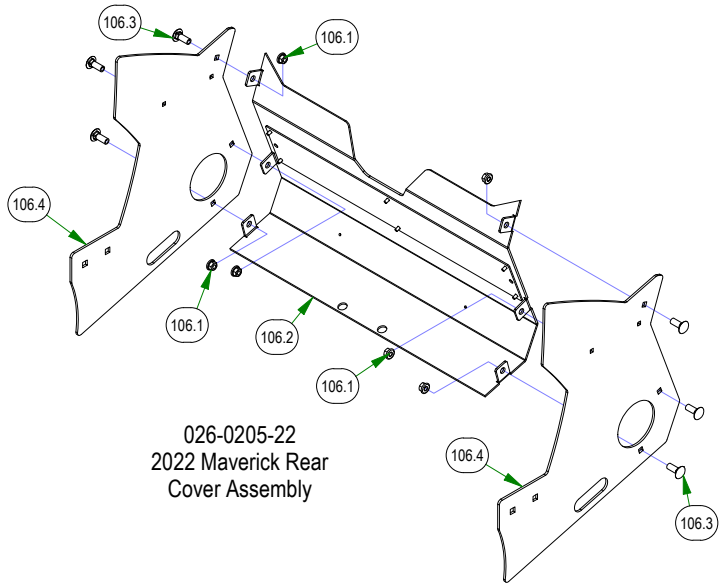

026-0205-22
2022 Maverick Rear
Cover Assembly