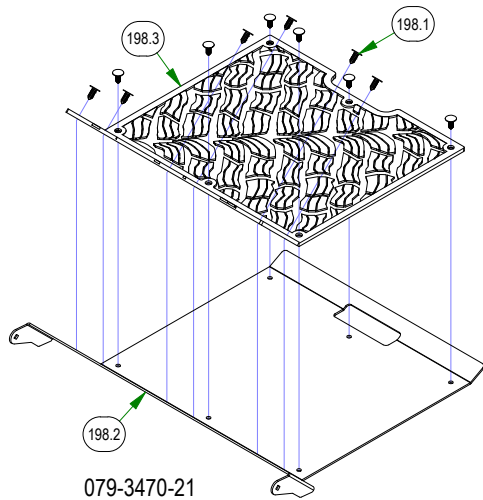

BAD BOY MOWERS

PARTS SECTION: FRAME SUB ASSEMBLIES

079-3470-21
2021 Maverick
Floorboard Assembly