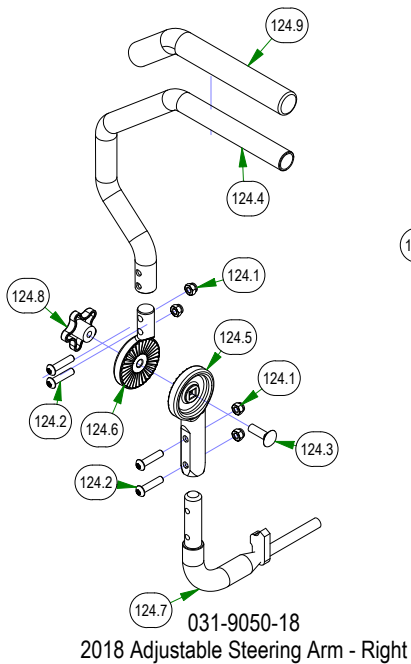

Parts List				Parts List			
ITEM	QTY	PART NUMBER	DESCRIPTION	ITEM	QTY	PART NUMBER	DESCRIPTION
120	1	031-0053-21	2021 Maverick Drive Arm Actuator RH Assembly	123.9	1	069-4010-00	Rubber Grip
120.1	1	013-8043-00	5/16-18 HEX NUT ZINC	124	1	031-9050-18	2018 Adjustable Steering Arm - Right
120.2	1	018-8063-00	5/16-18 X 3/4 HEX CAP SCREW (GR.5) ZINC	124.1	4	013-8047-00	5/16-18 NYL INS L/N ZC
120.3	1	024-6034-00	1/4" Press in Grease Fitting	124.2	4	018-2020-18	5/16-18 UNC X 1-3/8" BHCS, TORX DRIVE, GR 5
120.4	2	031-0032-00	2019 Drive Arm Bushing	124.3	1	018-5043-00	3/8-16 X 1-1/4 CARRIAGE BOLT ZINC
120.5	1	031-0053-00	2021 Drive Actuator RH Weldment	124.4	1	031-9010-18	Upper Tube-Adjustable Steering
121	1	031-0054-21	2021 Maverick Drive Arm Actuator LH Assembly	124.5	1	031-9015-18	2018 Lower Adjuster - Steering Arm- Right
121.1	1	013-8043-00	5/16-18 HEX NUT ZINC	124.6	1	031-9016-18	2018 Upper Adjuster - Steering Arm- Right
121.2	1	018-8063-00	5/16-18 X 3/4 HEX CAP SCREW (GR.5) ZINC	124.7	1	031-9025-18	Steering Arm Elbow (Right)
121.3	1	024-6034-00	1/4" Press in Grease Fitting	124.8	1	045-5000-00	Black Knob for Adjustable Steering Arm
121.4	2	031-0032-00	2019 Drive Arm Bushing	124.9	1	069-4010-00	Rubber Grip
121.5	1	031-0054-00	2021 Drive Actuator LH Weldment	139	1	035-5450-00	Push Rod-Right
123	1	031-9000-18	2018 Adjustable Steering Arm - Left	139.1	2	013-6051-00	3/8" Fine Threaded Jam Nut
123.1	4	013-8047-00	5/16-18 NYL INS L/N ZC	139.2	1	035-5450-01	Push Rod RH (Rod Only)
123.2	4	018-2020-18	5/16-18 UNC X 1-3/8" BHCS, TORX DRIVE, GR 5	139.3	1	048-3000-00	Spherical Rod End - Outlaw
123.3	1	018-5043-00	3/8-16 X 1-1/4 CARRIAGE BOLT ZINC	139.4	1	099-2009-00	Quick Release Ball Joint
123.4	1	031-9010-18	Upper Tube-Adjustable Steering	140	1	035-5451-00	Push Rod-Left
123.5	1	031-9014-18	2018 Lower Adjuster - Steering Arm- Left	140.1	2	013-6051-00	3/8" Fine Threaded Jam Nut
123.6	1	031-9017-18	2018 Upper Adjuster - Steering Arm- Left	140.2	1	035-5451-01	Push Rod LH (Rod Only)
123.7	1	031-9020-18	Steering Arm Elbow (Left)	140.3	1	048-3000-00	Spherical Rod End - Outlaw
123.8	1	045-5000-00	Black Knob for Adjustable Steering Arm	140.4	1	099-2009-00	Quick Release Ball Joint