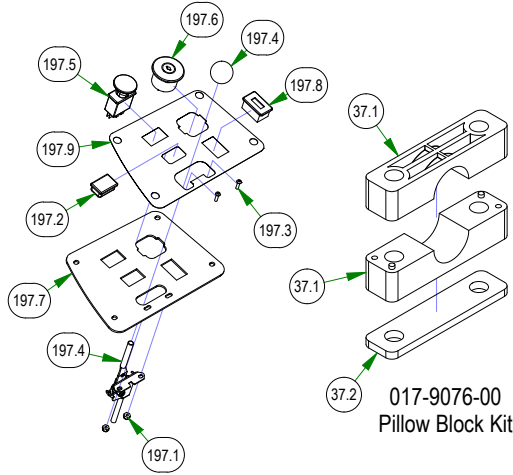

079-3560-22
2022 Maverick HD Honda
Control Panel Assembly

017-9076-00
Pillow Block Kit

079-3460-19
2019 ZT/Maverick Control
Panel Assembly