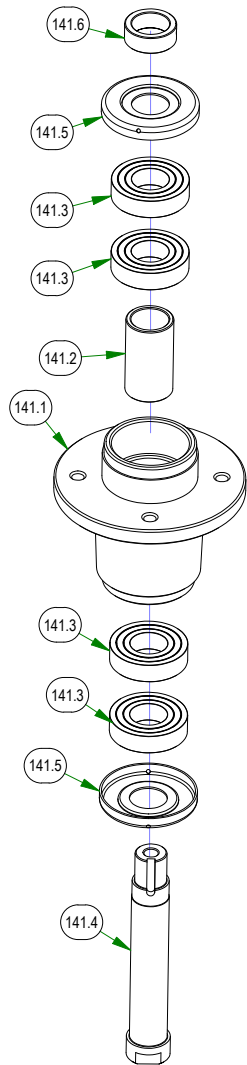

Parts List				Parts List			
ITEM	QTY	PART NUMBER	DESCRIPTION	ITEM	QTY	PART NUMBER	DESCRIPTION
141	3	037-4000-00	OUTLAW SPINDLE ASSEMBLY	152.5	1	039-6945-00	Deck Idler
141.1	1	037-4000-01	4000 Series Spindle Housing	153	1	039-6945-18	2017 54"/48" Deck Idler Assembly
141.2	1	037-4002-00	4000 Series Spindle Spacer	153.1	1	013-8050-00	1/2-13 NYLON INSERT FLANGE LOCKNUT ZINC
141.3	4	037-6023-00	Bearing - 6206	153.2	1	018-6036-00	1/2-13 X 2-3/4 HEX CAP SCREW (GR.5) ZINC
141.4	1	037-6026-00	Spindle Shaft	153.3	1	025-5203-00	.51 ID X .75 OD X .75 LGTH SOLID SPACER ZINC
141.5	2	037-8002-00	Spindle Dust Cap	153.4	1	033-8050-00	5" Idler Pulley
141.6	1	037-9050-00	Locking Collar w/ 1/4"-20 Set Screw	153.5	1	039-6945-00	Deck Idler
150	4	039-2127-17	Deck Hanger Assembly	165	2	048-6000-00	2018 Maverick Turnbuckle (Top Link)
150.1	2	013-5201-00	3/8-16 HEX SERRATED FLANGE NUT HARD/ZINC	165.1	1	013-0019-00	NUT, 5/8-18
150.2	2	013-5202-00	3/8-16 NYLON INSERT FLANGE LOCKNUT (GR.F) ZINC	165.2	1	013-0020-00	NUT, 5/8-18LH
150.3	2	018-6012-00	3/8-16 X 1-1/2 HEX CAP SCREW (GR.5) ZINC	165.3	2	024-0001-00	1/4-28 Grease Fitting
150.4	1	039-2127-00	2017 MZ/ZT Deck Hanger	165.4	1	048-6001-00	2018 Maverick Toplink Body
152	1	039-6945-17	2017 MZ/ZT Deck Idler Assembly	165.5	1	048-6002-00	2018 Maverick Bushing Retainer Left-Handed
152.1	1	013-8050-00	1/2-13 NYLON INSERT FLANGE LOCKNUT ZINC	165.6	1	048-6003-00	2018 Maverick Bushing Retainer Right-Handed
152.2	1	018-6036-00	1/2-13 X 2-3/4 HEX CAP SCREW (GR.5) ZINC	165.7	2	048-6004-00	2018 Maverick Bushing Sleeve
152.3	1	025-5203-00	.51 ID X .75 OD X .75 LGTH SOLID SPACER ZINC	165.8	4	048-6005-00	2018 Maverick Bushing
152.4	1	033-8050-00	5" Idler Pulley				

037-4000-00
OUTLAW SPINDLE ASSEMBLY