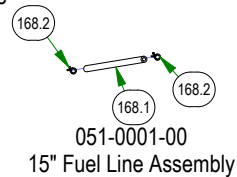

086-3050-19
Wiring Harness

026-0019-01
Foot Pedal Assembly

034-8045-22
Seat Spring Assembly

034-8045-03
Seat Spring Assembly

067-2021-00
2021 Maverick
Left Side Tank

069-1051-21
2021 Load Balanced Brake
Handle Assembly