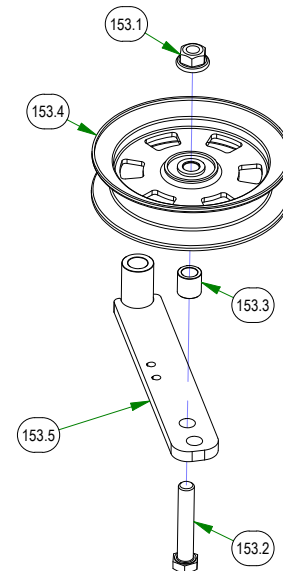

039-6945-18
2017 54"/48" Deck Idler Assembly