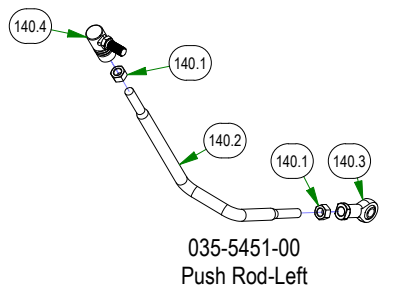

Parts List				Parts List			
ITEM	QTY	PART NUMBER	DESCRIPTION	ITEM	QTY	PART NUMBER	DESCRIPTION
120	1	031-0053-21	2021 Maverick Drive Arm Actuator RH Assembly	123.9	1	069-4010-00	Rubber Grip
120.1	1	013-8043-00	5/16-18 HEX NUT ZINC	124	1	031-9050-18	2018 Adjustable Steering Arm - Right
120.2	1	018-8063-00	5/16-18 X 3/4 HEX CAP SCREW (GR.5) ZINC	124.1	4	013-8047-00	5/16-18 NYL INS L/N ZC
120.3	1	024-6034-00	1/4" Press in Grease Fitting	124.2	4	018-2020-18	5/16-18 UNC X 1-3/8" BHCS, TORX DRIVE, GR 5
120.4	2	031-0032-00	2019 Drive Arm Bushing	124.3	1	018-5043-00	3/8-16 X 1-1/4 CARRIAGE BOLT ZINC
120.5	1	031-0053-00	2021 Drive Actuator RH Weldment	124.4	1	031-9010-18	Upper Tube-Adjustable Steering
121	1	031-0054-21	2021 Maverick Drive Arm Actuator LH Assembly	124.5	1	031-9015-18	2018 Lower Adjuster - Steering Arm- Right
121.1	1	013-8043-00	5/16-18 HEX NUT ZINC	124.6	1	031-9016-18	2018 Upper Adjuster - Steering Arm- Right
121.2	1	018-8063-00	5/16-18 X 3/4 HEX CAP SCREW (GR.5) ZINC	124.7	1	031-9025-18	Steering Arm Elbow (Right)
121.3	1	024-6034-00	1/4" Press in Grease Fitting	124.8	1	045-5000-00	Black Knob for Adjustable Steering Arm
121.4	2	031-0032-00	2019 Drive Arm Bushing	124.9	1	069-4010-00	Rubber Grip
121.5	1	031-0054-00	2021 Drive Actuator LH Weldment	139	1	035-5450-00	Push Rod-Right
123	1	031-9000-18	2018 Adjustable Steering Arm - Left	139.1	2	013-6051-00	3/8" Fine Threaded Jam Nut
123.1	4	013-8047-00	5/16-18 NYL INS L/N ZC	139.2	1	035-5450-01	Push Rod RH (Rod Only)
123.2	4	018-2020-18	5/16-18 UNC X 1-3/8" BHCS, TORX DRIVE, GR 5	139.3	1	048-3000-00	Spherical Rod End - Outlaw
123.3	1	018-5043-00	3/8-16 X 1-1/4 CARRIAGE BOLT ZINC	139.4	1	099-2009-00	Quick Release Ball Joint
123.4	1	031-9010-18	Upper Tube-Adjustable Steering	140	1	035-5451-00	Push Rod-Left
123.5	1	031-9014-18	2018 Lower Adjuster - Steering Arm- Left	140.1	2	013-6051-00	3/8" Fine Threaded Jam Nut
123.6	1	031-9017-18	2018 Upper Adjuster - Steering Arm- Left	140.2	1	035-5451-01	Push Rod LH (Rod Only)
123.7	1	031-9020-18	Steering Arm Elbow (Left)	140.3	1	048-3000-00	Spherical Rod End - Outlaw
123.8	1	045-5000-00	Black Knob for Adjustable Steering Arm	140.4	1	099-2009-00	Quick Release Ball Joint