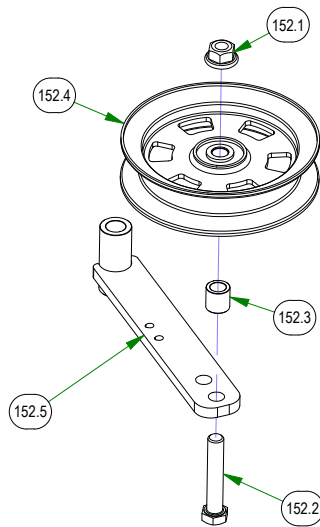

039-6945-17
2017 MZ/ZT Deck Idler Assembly