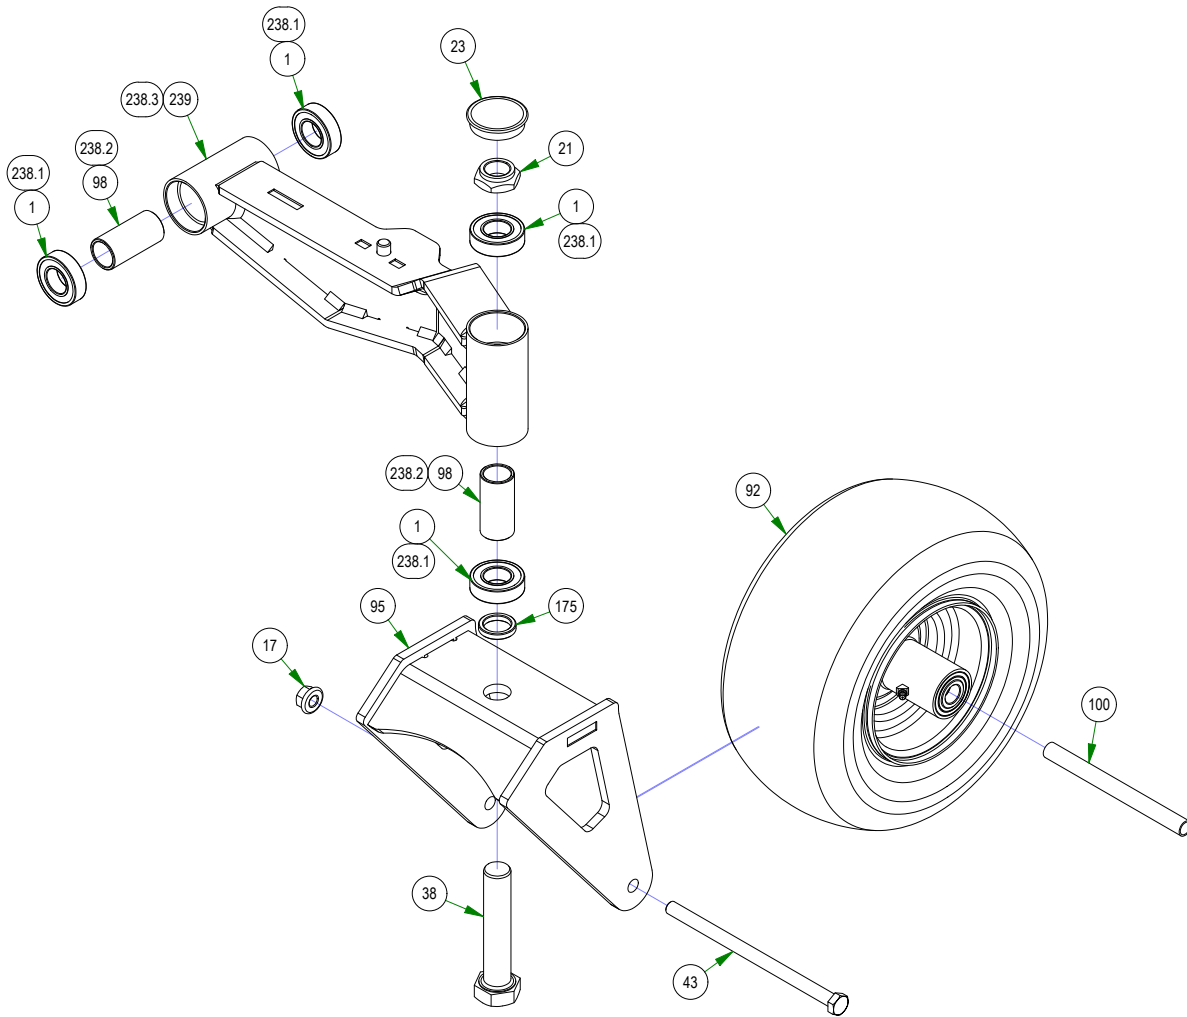

BAD BOY MOWERS

PARTS SECTION: FRONT FORK

Parts List				Parts List			
ITEM	QTY	PART NUMBER	DESCRIPTION	ITEM	QTY	PART NUMBER	DESCRIPTION
1	4	010-1050-00	1641 BEARING W/2 CONTACT RUBBER SEALS	98	2	025-0003-00	2016 Front Bearing Spacer
17	1	013-8050-00	1/2-13 NYLON INSERT FLANGE LOCKNUT ZINC	100	1	025-5202-00	Front Wheel Spanner
21	1	013-9004-00	1"-14 NYLON INSERT JAM LOCKNUT ZINC	175	1	058-1000-00	Spacer, 1x1.375x.25
23	1	014-2025-00	2017 Bearing Cover	238	1	250-2801-21	2021 Maverick LH Front Suspension Arm Assy (48", 54" & 60")
38	1	018-0005-00	1"-14 X 5 HEX CAP SCREW (GR.8) ZINC YELLOW	238.1	4	010-1050-00	1641 BEARING W/2 CONTACT RUBBER SEALS
43	1	018-0040-00	1/2-13 X 8-1/2 HEX CAP SCREW (GR.5) ZINC	238.2	2	025-0003-00	2016 Front Bearing Spacer
92	1	022-3088-00	13x6.50-6 Black No Flat Assembly	238.3	1	250-2801-00	2021 Maverick I-Beam Front Arm LH Weldment - Painted
95	1	023-1010-00	2019 Stand-on Front Fork Weldment	239	1	250-2802-22	2022 42" Maverick I-Beam Front Arm - LH - Painted