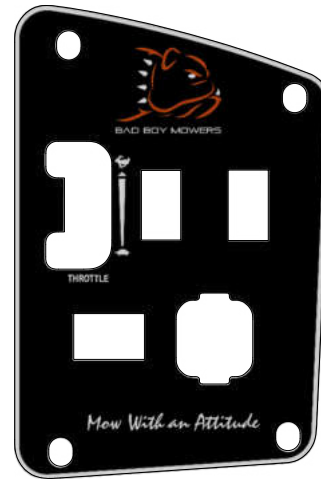

PARTS SECTION: DECALS

091-4063-00
Flying Bulldog Front Bumper Decal

091-3150-00
Outlaw Warning Decal

091-0019-00
Patent Decal

091-8002-00
Independently Articulating Front Suspension Arms Patent Decal

091-0015-22
2022 EPA Build Date Punch Label

091-4062-00
Not For Sale In California

091-8001-00
Deck Impact Patent Decal 9591803

091-3012-00
Danger Decal-Spindle/Discharge

091-1020-00
Hydraulic Decal

091-0338-22
Rambler Instrument Panel Decal

091-4072-00
2023 MZ/Magnum/ZT/Maverick Control Panel Decal

091-0021-00
2018 Maverick/2021 ZT Anti-Skid Steering Control Decals

091-0339-18
2018 MZ/Magnum/ZT/MAV/Comp Out Brake Decal

BAD BOY MOWERS

PARTS SECTION: DECALS

091-0378-22
2022 Maverick 726cc Backplate Cluster