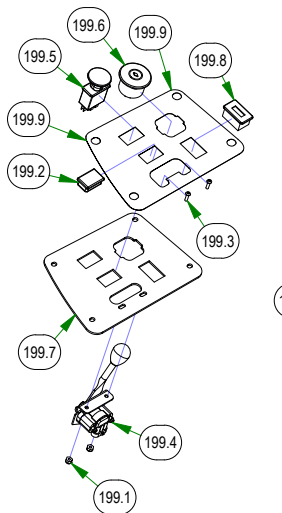

BAD BOY MOWERS

PARTS SECTION: FRAME SUB ASSEMBLIES

079-3560-22
2022 Maverick HD Honda
Control Panel Assembly