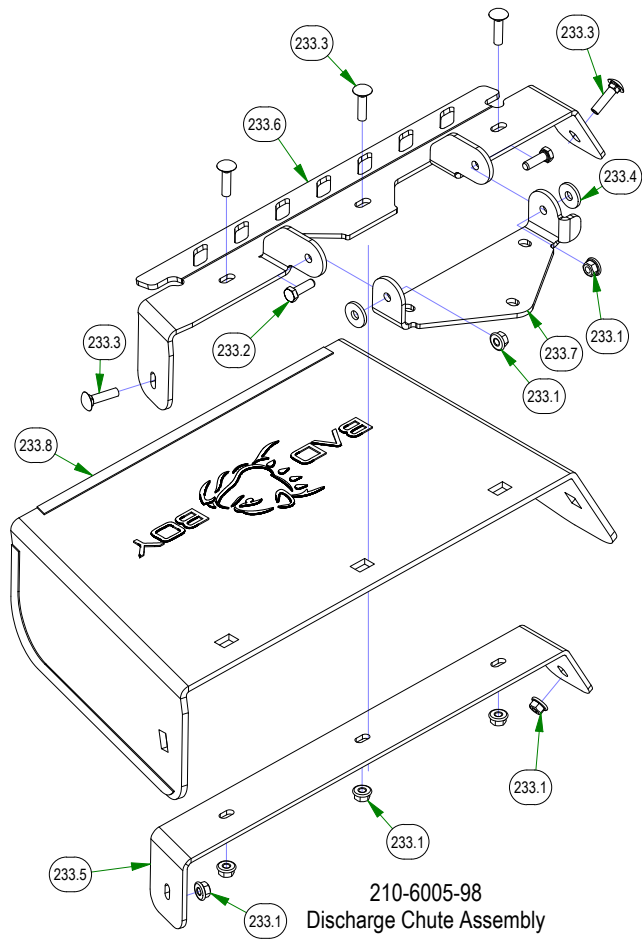

210-6005-98
Discharge Chute Assembly