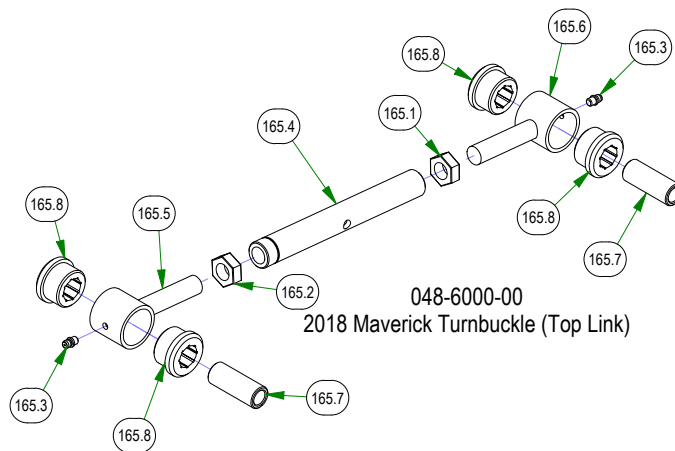

048-6000-00
2018 Maverick Turnbuckle (Top Link)