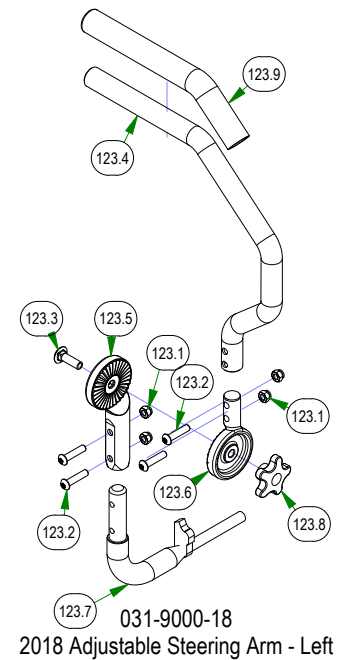

Parts List				Parts List			
ITEM	QTY	PART NUMBER	DESCRIPTION	ITEM	QTY	PART NUMBER	DESCRIPTION
120	1	031-0053-21	2021 Maverick Drive Arm Actuator RH Assembly	123.9	1	069-4010-00	Rubber Grip
120.1	1	013-8043-00	5/16-18 HEX NUT ZINC	124	1	031-9050-18	2018 Adjustable Steering Arm - Right
120.2	1	018-8063-00	5/16-18 X 3/4 HEX CAP SCREW (GR.5) ZINC	124.1	4	013-8047-00	5/16-18 NYL INS L/N ZC
120.3	1	024-6034-00	1/4" Press in Grease Fitting	124.2	4	018-2020-18	5/16-18 UNC X 1-3/8" BHCS, TORX DRIVE, GR 5
120.4	2	031-0032-00	2019 Drive Arm Bushing	124.3	1	018-5043-00	3/8-16 X 1-1/4 CARRIAGE BOLT ZINC
120.5	1	031-0053-00	2021 Drive Actuator RH Weldment	124.4	1	031-9010-18	Upper Tube-Adjustable Steering
121	1	031-0054-21	2021 Maverick Drive Arm Actuator LH Assembly	124.5	1	031-9015-18	2018 Lower Adjuster - Steering Arm- Right
121.1	1	013-8043-00	5/16-18 HEX NUT ZINC	124.6	1	031-9016-18	2018 Upper Adjuster - Steering Arm- Right
121.2	1	018-8063-00	5/16-18 X 3/4 HEX CAP SCREW (GR.5) ZINC	124.7	1	031-9025-18	Steering Arm Elbow (Right)
121.3	1	024-6034-00	1/4" Press in Grease Fitting	124.8	1	045-5000-00	Black Knob for Adjustable Steering Arm
121.4	2	031-0032-00	2019 Drive Arm Bushing	124.9	1	069-4010-00	Rubber Grip
121.5	1	031-0054-00	2021 Drive Actuator LH Weldment	139	1	035-5450-00	Push Rod-Right
123	1	031-9000-18	2018 Adjustable Steering Arm - Left	139.1	2	013-6051-00	3/8" Fine Threaded Jam Nut
123.1	4	013-8047-00	5/16-18 NYL INS L/N ZC	139.2	1	035-5450-01	Push Rod RH (Rod Only)
123.2	4	018-2020-18	5/16-18 UNC X 1-3/8" BHCS, TORX DRIVE, GR 5	139.3	1	048-3000-00	Spherical Rod End - Outlaw
123.3	1	018-5043-00	3/8-16 X 1-1/4 CARRIAGE BOLT ZINC	139.4	1	099-2009-00	Quick Release Ball Joint
123.4	1	031-9010-18	Upper Tube-Adjustable Steering	140	1	035-5451-00	Push Rod-Left
123.5	1	031-9014-18	2018 Lower Adjuster - Steering Arm- Left	140.1	2	013-6051-00	3/8" Fine Threaded Jam Nut
123.6	1	031-9017-18	2018 Upper Adjuster - Steering Arm- Left	140.2	1	035-5451-01	Push Rod LH (Rod Only)
123.7	1	031-9020-18	Steering Arm Elbow (Left)	140.3	1	048-3000-00	Spherical Rod End - Outlaw
123.8	1	045-5000-00	Black Knob for Adjustable Steering Arm	140.4	1	099-2009-00	Quick Release Ball Joint