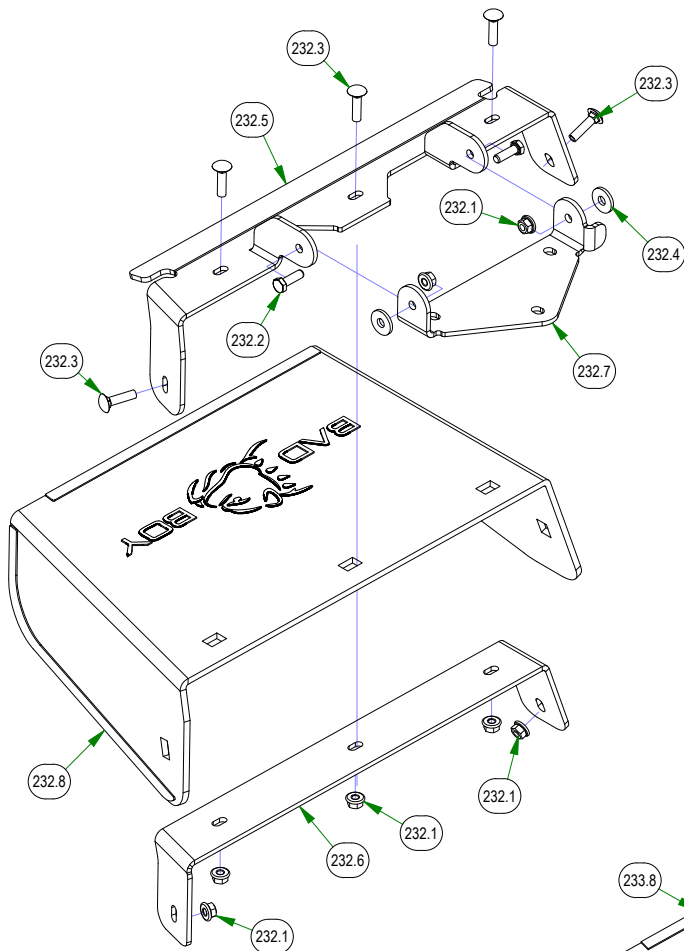

BAD BOY MOWERS

PARTS SECTION: DECK SUB ASSEMBLIES

Parts List				Parts List			
ITEM	QTY	PART NUMBER	DESCRIPTION	ITEM	QTY	PART NUMBER	DESCRIPTION
232	1	210-6005-48	ZT Chute Assembly	233	1	210-6005-98	Discharge Chute Assembly
232.1	7	013-8049-00	5/16-18 NYLON INSERT FLANGE LOCKNUT ZINC	233.1	7	013-8049-00	5/16-18 NYLON INSERT FLANGE LOCKNUT ZINC
232.2	2	018-2007-00	5/16-18 X 1 HEX CAP SCREW (GR.5) ZINC	233.2	2	018-2007-00	5/16-18 X 1 HEX CAP SCREW (GR.5) ZINC
232.3	5	018-4703-00	5/16-18 X 1-1/4 CARRIAGE BOLT ZINC	233.3	5	018-4703-00	5/16-18 X 1-1/4 CARRIAGE BOLT ZINC
232.4	2	019-6042-00	.360 ID X .983 OD X .120 THICK FLAT WASHER NYLON	233.4	2	019-6042-00	.360 ID X .983 OD X .120 THICK FLAT WASHER NYLON
232.5	1	039-4870-00	Discharge Upper Chute Bracket	233.5	1	039-4863-00	60" Discharge Lower Bracket
232.6	1	039-4871-00	Discharge Lower Chute Bracket	233.6	1	039-4864-00	60" Discharge Chute Upper Hanger
232.7	1	206-6017-00	Discharge Chute Hanger (deck mounted)	233.7	1	206-6017-00	Discharge Chute Hanger (deck mounted)
232.8	1	210-6005-00	Rubber Discharge Chute	233.8	1	210-6005-00	Rubber Discharge Chute

210-6005-48
ZT Chute Assembly