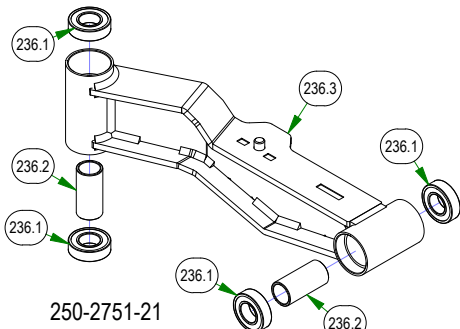

250-2751-21
2021 Maverick RH Short Front
Suspension Arm Assy (48")