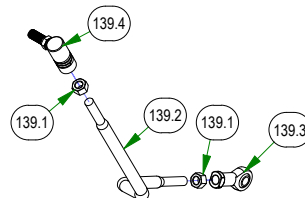

BAD BOY MOWERS

PARTS SECTION: DRIVE ARM SUBASSEMBLIES