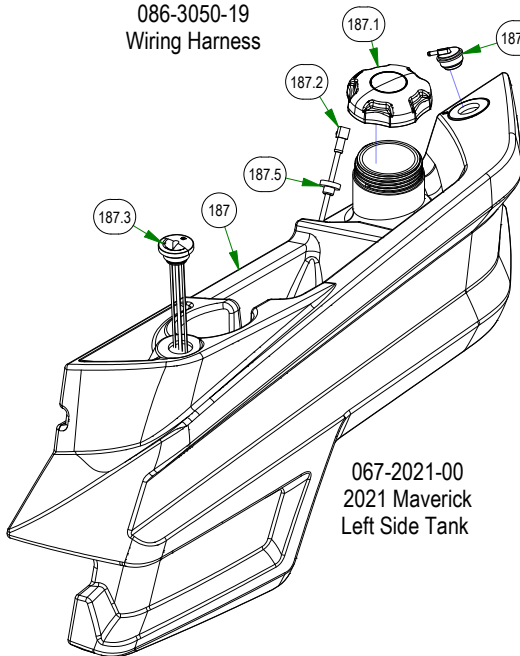

086-3050-19
Wiring Harness

026-0019-01
Foot Pedal Assembly

034-8045-22
Seat Spring Assembly

034-8045-03
Seat Spring Assembly

067-2021-00
2021 Maverick
Left Side Tank

069-1051-21
2021 Load Balanced Brake
Handle Assembly