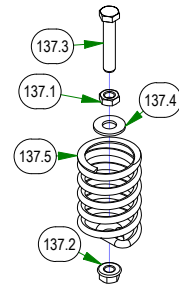

034-8045-22
Seat Spring Assembly

034-8045-03
Seat Spring Assembly