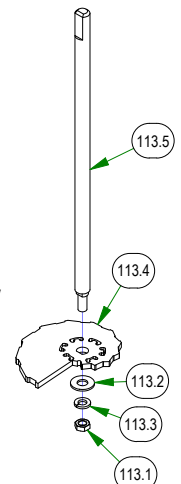

BAD BOY MOWERS

PARTS SECTION: DECK SUB ASSEMBLIES

Parts List				Parts List			
ITEM	QTY	PART NUMBER	DESCRIPTION	ITEM	QTY	PART NUMBER	DESCRIPTION
232	1	210-6005-48	ZT Chute Assembly	233	1	210-6005-98	Discharge Chute Assembly
232.1	7	013-8049-00	5/16-18 NYLON INSERT FLANGE LOCKNUT ZINC	233.1	7	013-8049-00	5/16-18 NYLON INSERT FLANGE LOCKNUT ZINC
232.2	2	018-2007-00	5/16-18 X 1 HEX CAP SCREW (GR.5) ZINC	233.2	2	018-2007-00	5/16-18 X 1 HEX CAP SCREW (GR.5) ZINC
232.3	5	018-4703-00	5/16-18 X 1-1/4 CARRIAGE BOLT ZINC	233.3	5	018-4703-00	5/16-18 X 1-1/4 CARRIAGE BOLT ZINC
232.4	2	019-6042-00	.360 ID X .983 OD X .120 THICK FLAT WASHER NYLON	233.4	2	019-6042-00	.360 ID X .983 OD X .120 THICK FLAT WASHER NYLON
232.5	1	039-4870-00	Discharge Upper Chute Bracket	233.5	1	039-4863-00	60" Discharge Lower Bracket
232.6	1	039-4871-00	Discharge Lower Chute Bracket	233.6	1	039-4864-00	60" Discharge Chute Upper Hanger
232.7	1	206-6017-00	Discharge Chute Hanger (deck mounted)	233.7	1	206-6017-00	Discharge Chute Hanger (deck mounted)
232.8	1	210-6005-00	Rubber Discharge Chute	233.8	1	210-6005-00	Rubber Discharge Chute

086-3050-19
Wiring Harness

026-0019-01
Foot Pedal Assembly

034-8045-22
Seat Spring Assembly

034-8045-03
Seat Spring Assembly

067-2021-00
2021 Maverick
Left Side Tank

069-1051-21
2021 Load Balanced Brake
Handle Assembly

051-0001-00
15\" Fuel Line Assembly

051-2014-00
37\" Fuel Line Assembly

051-0054-00
Honda Maverick Fuel Line Assembly

028-0070-17
ZT Deck Height
Bar Assembly

BAD BOY MOWERS

PARTS SECTION: FRAME SUB ASSEMBLIES