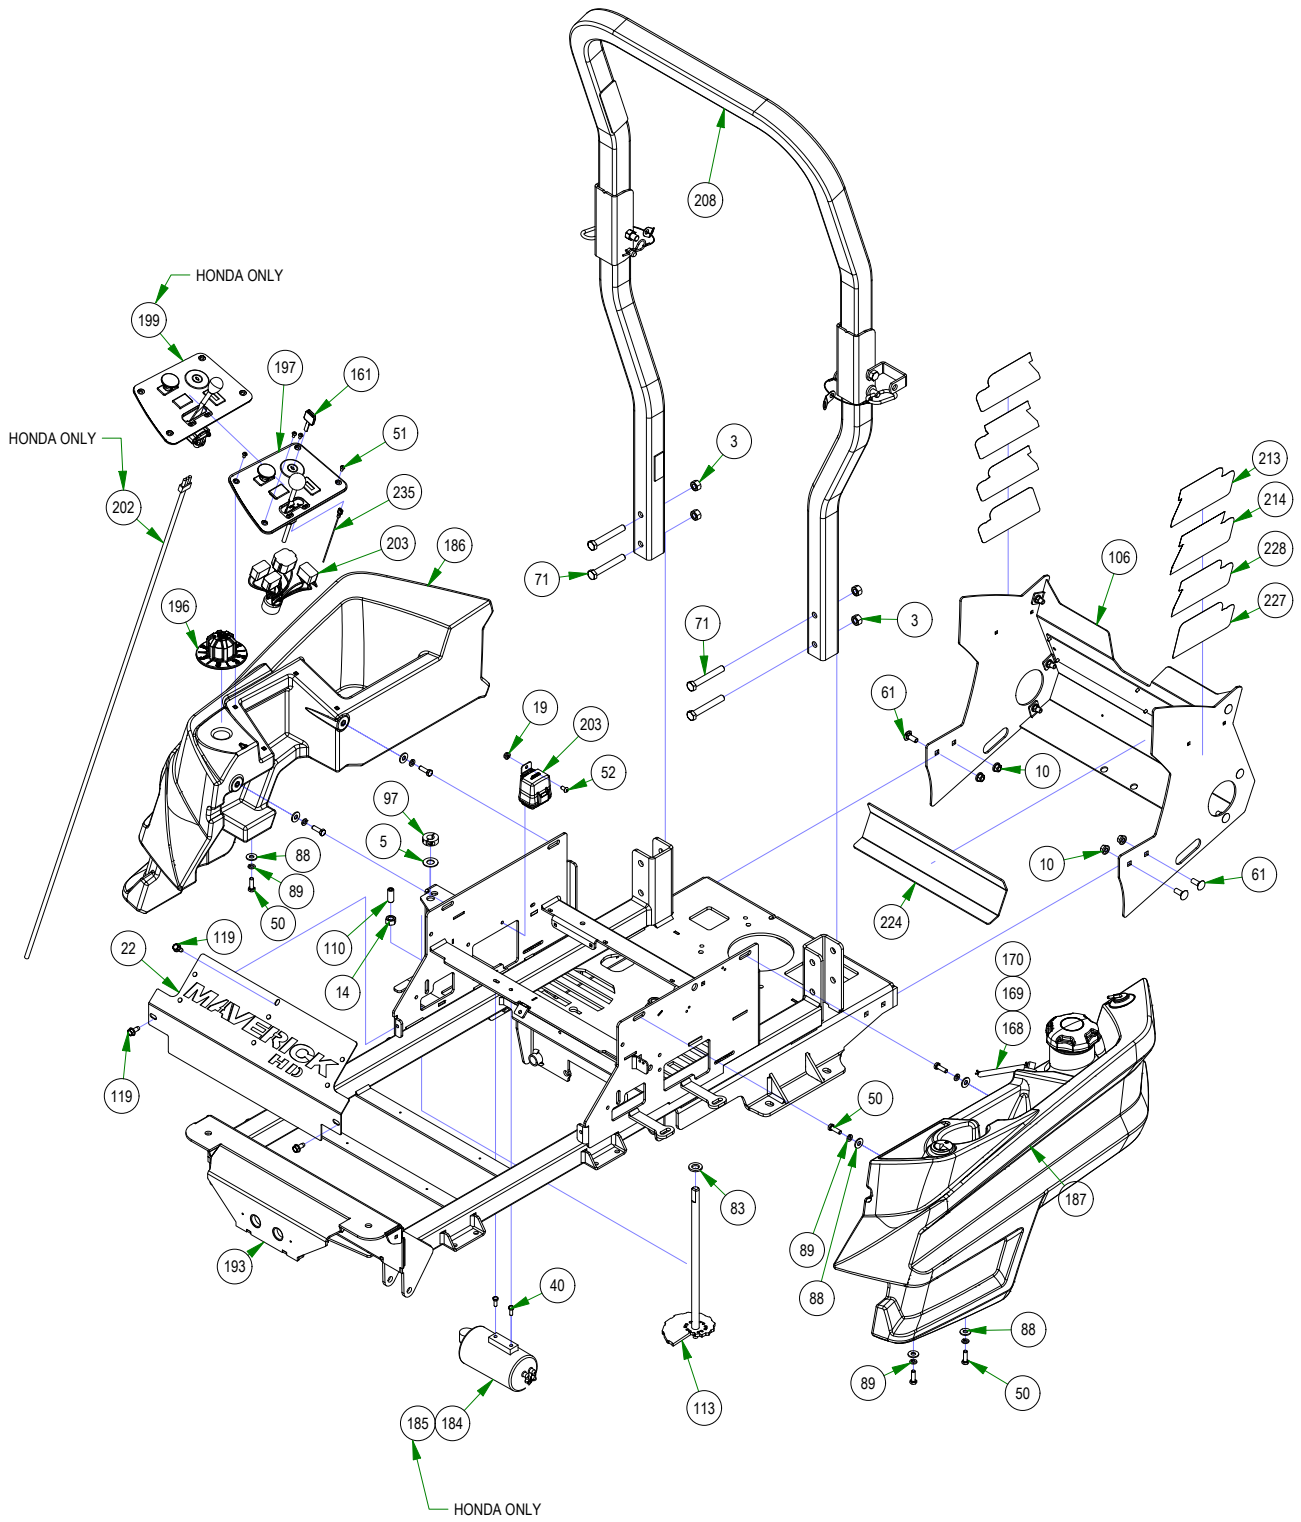

BAD BOY MOWERS

PARTS SECTION: FUEL TANK & REAR COVER

PARTS SECTION: FUEL TANK & REAR COVER

Parts List				Parts List			
ITEM	QTY	PART NUMBER	DESCRIPTION	ITEM	QTY	PART NUMBER	DESCRIPTION
3	4	013-0005-00	1/2-13 HEX 2-WAY REVERSIBLE CENTER LOCKNUT Grade B ZINC	168	1	051-0001-00	15" Fuel Line Assembly
5	1	013-0080-00	.625 ID x 1.250 OD x .062 THK F/W Nylon	169	1	051-0054-00	Honda Maverick Fuel Line Assembly
10	4	013-5202-00	3/8-16 NYLON INSERT FLANGE LOCKNUT (GR.F) ZINC	170	1	051-2014-00	37" Fuel Line Assembly
14	1	013-7018-00	1/2-13 HEX NUT ZINC	184	1	067-0020-01	ZT/Mav EPA Cannister Assy
19	1	013-9001-00	1/4-20 HEX SERRATED FLANGE NUT HARD/ZINC	185	1	067-0020-63	2019 Honda Maverick EPA Cannister Assy
22	1	014-1001-00	Maverick HD Cooler Cover	186	1	067-2020-00	2021 Maverick Right Side Tank
40	2	018-0024-00	M6-1.0 X 16MM DIN 933 HEX TAP BOLT (CL 8.8) ZINC	187	1	067-2021-00	2021 Maverick Left Side Tank
50	7	018-2007-00	5/16-18 X 1 HEX CAP SCREW (GR.5) ZINC	193	1	070-5492-00	2022 Maverick Frame - Painted
51	4	018-2010-00	10-32 X 3/8 BUTTON SOCKET CAP SCREW 18-8 STAINLESS STEEL	196	1	077-9000-00	MZ/ZT Deck Height Dial
				197	1	079-3460-19	2019 ZT/Maverick Control Panel Assembly
52	1	018-2012-00	1/4-20 X 1/2 BUTTON SOCKET CAP SCREW 18-8 STAINLESS STEEL	199	1	079-3560-22	2022 Maverick HD Honda Control Panel Assembly
				202	1	086-3002-00	Honda E-Throttle Adapter
61	4	018-5044-00	3/8-16 X 1 CARRIAGE BOLT (GR.5) ZINC	203	1	086-3050-19	Wiring Harness
71	4	018-6054-00	1/2-13 X 3-1/2 HEX CAP SCREW (GR.5) ZINC	208	1	089-0005-00	2016 2x2 ROPS
83	1	019-6017-00	.635 ID X 1.120 OD X .140 THICK FLAT WASHER NYLON	213	1	091-0378-22	2022 Maverick 726cc Backplate Cluster
88	7	019-8044-00	5/16 USS FLAT WASHER (7/8 OD) ZINC	214	1	091-0380-18	MAV HD/kohler bkpllt decal
89	7	019-8051-00	5/16 SPLIT LOCKWASHER ZINC	224	1	091-4050-00	Heat Shield (Fiberglass Adhesive)
97	1	025-0002-00	5/8" Split Collar	227	1	091-4071-00	Honda Maverick HD 688cc Series Backplate Cluster
106	1	026-0205-22	2022 Maverick Rear Cover Assembly	228	1	091-4079-00	MavHD Honda 779cc Back Plate Decal
110	1	028-0008-00	Dial Rod Plunger	235	1	216-1000-17	2017 MZ/ZT/MAV Tach Wire Assy
113	1	028-0070-17	ZT Deck Height Bar Assembly				
119	3	030-7042-00	5/16-18 X 3/4 HEX WASHER SLOT (F) TCS ZINC				
161	1	042-9000-00	Ignition Key