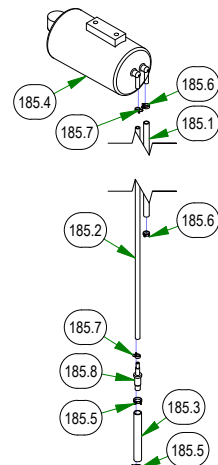

250-2851-21
2021 Maverick RH Long Front
Suspension Arm Assy (54" & 60")

250-2751-21
2021 Maverick RH Short Front
Suspension Arm Assy (48")

039-5944-05
Maverick Pump Idler

067-8090-03
Hydro Tank Assembly

067-0020-01
ZT/Mav EPA Cannister Assy