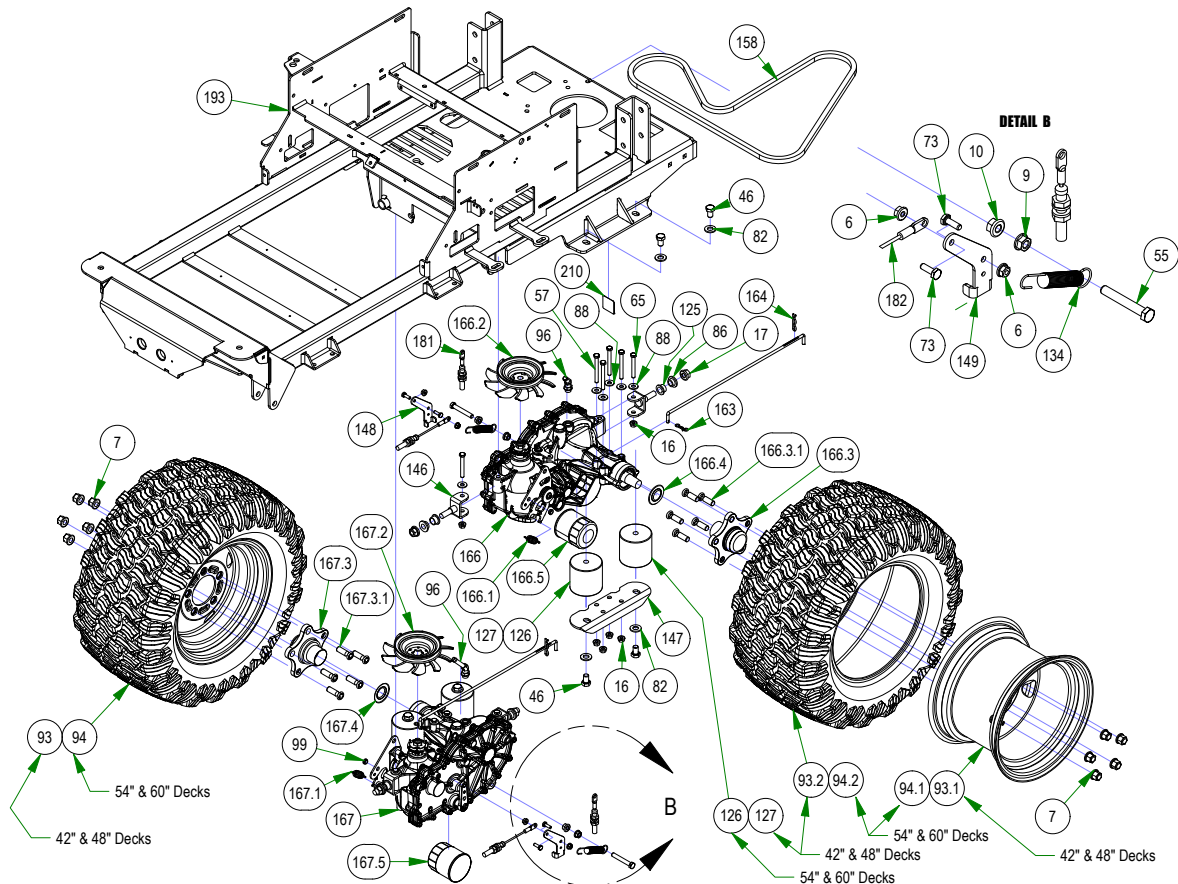

PARTS SECTION: TRANSAXLE

Parts List				Parts List			
ITEM	QTY	PART NUMBER	DESCRIPTION	ITEM	QTY	PART NUMBER	DESCRIPTION
6	4	013-2050-00	1/4-20 NYL INSERT FLANGE LOCKNUT ZINC	134	2	034-1026-00	Brake Return Spring
7	10	013-3000-00	Acorn Lug Nut	146	4	039-0001-00	Maverick Rear Transaxle Pivot Bracket
9	2	013-5201-00	3/8-16 HEX SERRATED FLANGE NUT HARD/ZINC	147	2	039-1306-00	Rear Suspension Transaxle Mount
10	2	013-5202-00	3/8-16 NYLON INSERT FLANGE LOCKNUT (GR.F) ZINC	148	1	039-1320-00	Brake Arm Ext (Left)
16	12	013-8049-00	5/16-18 NYLON INSERT FLANGE LOCKNUT ZINC	149	1	039-1321-00	Brake Arm Ext (Right)
17	4	013-8050-00	1/2-13 NYLON INSERT FLANGE LOCKNUT ZINC	158	1	041-7400-00	75.8" Pump Belt
46	8	018-1055-00	1/2-13 X 3/4 HEX CAP SCREW (GR.5) ZINC	163	2	044-2004-00	Bow Pin
55	2	018-2071-00	3/8-16 X 2-1/2 HEX TAP BOLT (GR.5) ZINC Fully Threaded	164	2	044-2008-00	Neutral Rod Clip
57	8	018-4701-00	5/16-18 X 3 HEX CAP SCREW (GR.5) ZINC	166	1	050-6000-01	Compact Outlaw/Revolt Transaxle Left 3400
61	1	018-5044-00	3/8-16 X 1 CARRIAGE BOLT (GR.5) ZINC	166.1	1	034-9080-00	Gold Transaxle Spring
65	4	018-5344-00	5/16-18 X 2-1/2 HEX CAP SCREW (GR.5) ZINC	166.2	1	050-2072-00	Fan/Pulley Kit for CZT Also for the 050-0075-01
73	4	018-8052-00	1/4-20 X 3/4 HEX CAP SCREW (GR.5) ZINC	166.3	1	050-2077-00	5 Bolt Hub Kit
82	8	019-5702-00	1/2 SAE FLAT WASHER (1-1/16" OD) GR.8 ZINC YELLOW	166.3.1	5	050-2012-00	Transaxle Wheel Studs/ Drum Brake Studs
86	4	019-8027-00	.525 ID SHOULDER WASHER NYLON	166.4	1	050-8011-00	Seal Kit for 3400 Transaxle fits the 050-6000-01 / 050-6001-01
88	12	019-8044-00	5/16 USS FLAT WASHER (7/8 OD) ZINC	166.5	1	063-1050-00	ZT Hydraulic Filter
93	2	022-4040-00	23x9-12 Reaper Turf Tire & Wheel Assembly	167	1	050-6001-01	Compact Outlaw/Revolt Transaxle Right 3400
93.1	1	022-3011-00	12x7" Black Wheel	167.1	1	034-9080-00	Gold Transaxle Spring
93.2	1	022-4035-00	23x9-12 Reaper Turf Tire Only	167.2	1	050-2072-00	Fan/Pulley Kit for CZT Also for the 050-0075-01
94	2	022-4200-00	23x11-12 Reaper Turf Assembly	167.3	1	050-2077-00	5 Bolt Hub Kit
94.1	1	022-4070-00	12x8.5 Black Wheel	167.3.1	5	050-2012-00	Transaxle Wheel Studs/ Drum Brake Studs
94.2	1	022-4195-00	Tire, 23/11x12 Reaper Turf	167.4	1	050-8011-00	Seal Kit for 3400 Transaxle fits the 050-6000-01 / 050-6001-01
96	2	024-1200-00	ZT Fitting, 3/8 x 3/8 45 Degree, 4603-6-6	167.5	1	063-1050-00	ZT Hydraulic Filter
99	2	025-0036-00	Drive Arm Transaxle Spacer	181	1	064-3050-21	2021 Load Balanced Brake Cable 1
112	2	028-0070-00	Neutral Rod	182	1	064-3051-21	2021 Load Balanced Brake Cable 2
125	4	032-5052-00	.627 ID X .753 OD X .500 LGTH X 1.000 FLG OD X .094 FLG THICK FLANGED BEARING OIL-IMPREG BRNZ	193	1	070-5492-00	2022 Maverick Frame - Painted
126	4	032-9000-00	Vibration Mount-Green Dot	210	1	091-0019-00	Patent Decal
127	4	032-9002-00	Vibration Mount- Red Dot				