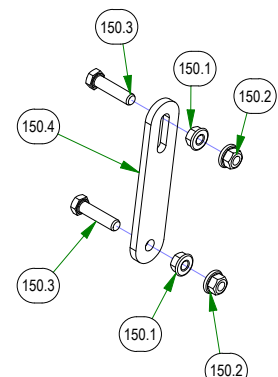

039-2127-17
Deck Hanger Assembly