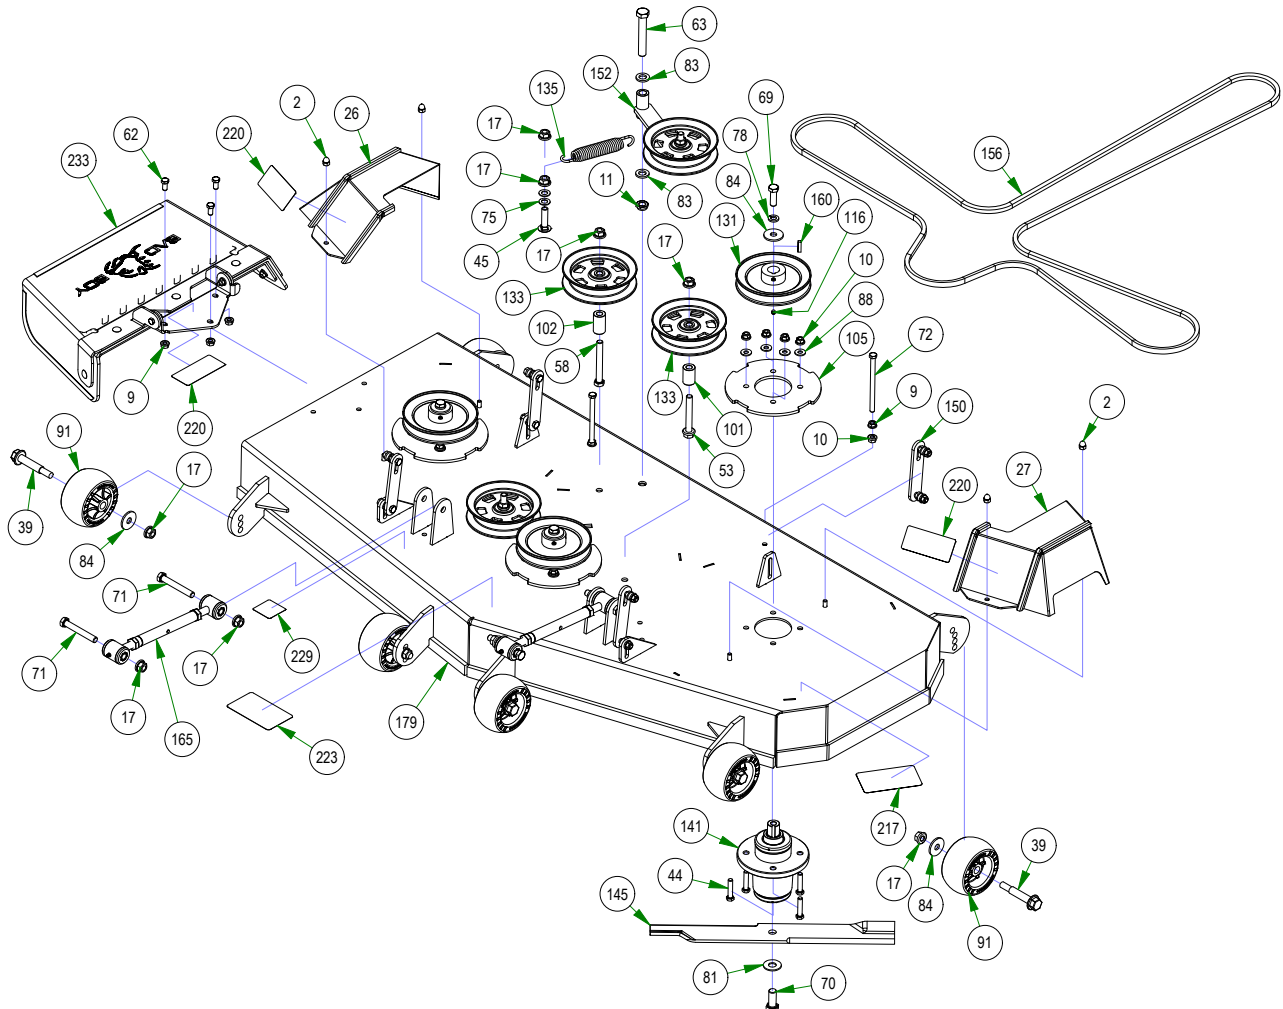

BAD BOY MOWERS

PARTS SECTION: DECK SUB ASSEMBLIES

Parts List				Parts List			
ITEM	QTY	PART NUMBER	DESCRIPTION	ITEM	QTY	PART NUMBER	DESCRIPTION
232	1	210-6005-48	ZT Chute Assembly	233	1	210-6005-98	Discharge Chute Assembly
232.1	7	013-8049-00	5/16-18 NYLON INSERT FLANGE LOCKNUT ZINC	233.1	7	013-8049-00	5/16-18 NYLON INSERT FLANGE LOCKNUT ZINC
232.2	2	018-2007-00	5/16-18 X 1 HEX CAP SCREW (GR.5) ZINC	233.2	2	018-2007-00	5/16-18 X 1 HEX CAP SCREW (GR.5) ZINC
232.3	5	018-4703-00	5/16-18 X 1-1/4 CARRIAGE BOLT ZINC	233.3	5	018-4703-00	5/16-18 X 1-1/4 CARRIAGE BOLT ZINC
232.4	2	019-6042-00	.360 ID X .983 OD X .120 THICK FLAT WASHER NYLON	233.4	2	019-6042-00	.360 ID X .983 OD X .120 THICK FLAT WASHER NYLON
232.5	1	039-4870-00	Discharge Upper Chute Bracket	233.5	1	039-4863-00	60" Discharge Lower Bracket
232.6	1	039-4871-00	Discharge Lower Chute Bracket	233.6	1	039-4864-00	60" Discharge Chute Upper Hanger
232.7	1	206-6017-00	Discharge Chute Hanger (deck mounted)	233.7	1	206-6017-00	Discharge Chute Hanger (deck mounted)
232.8	1	210-6005-00	Rubber Discharge Chute	233.8	1	210-6005-00	Rubber Discharge Chute