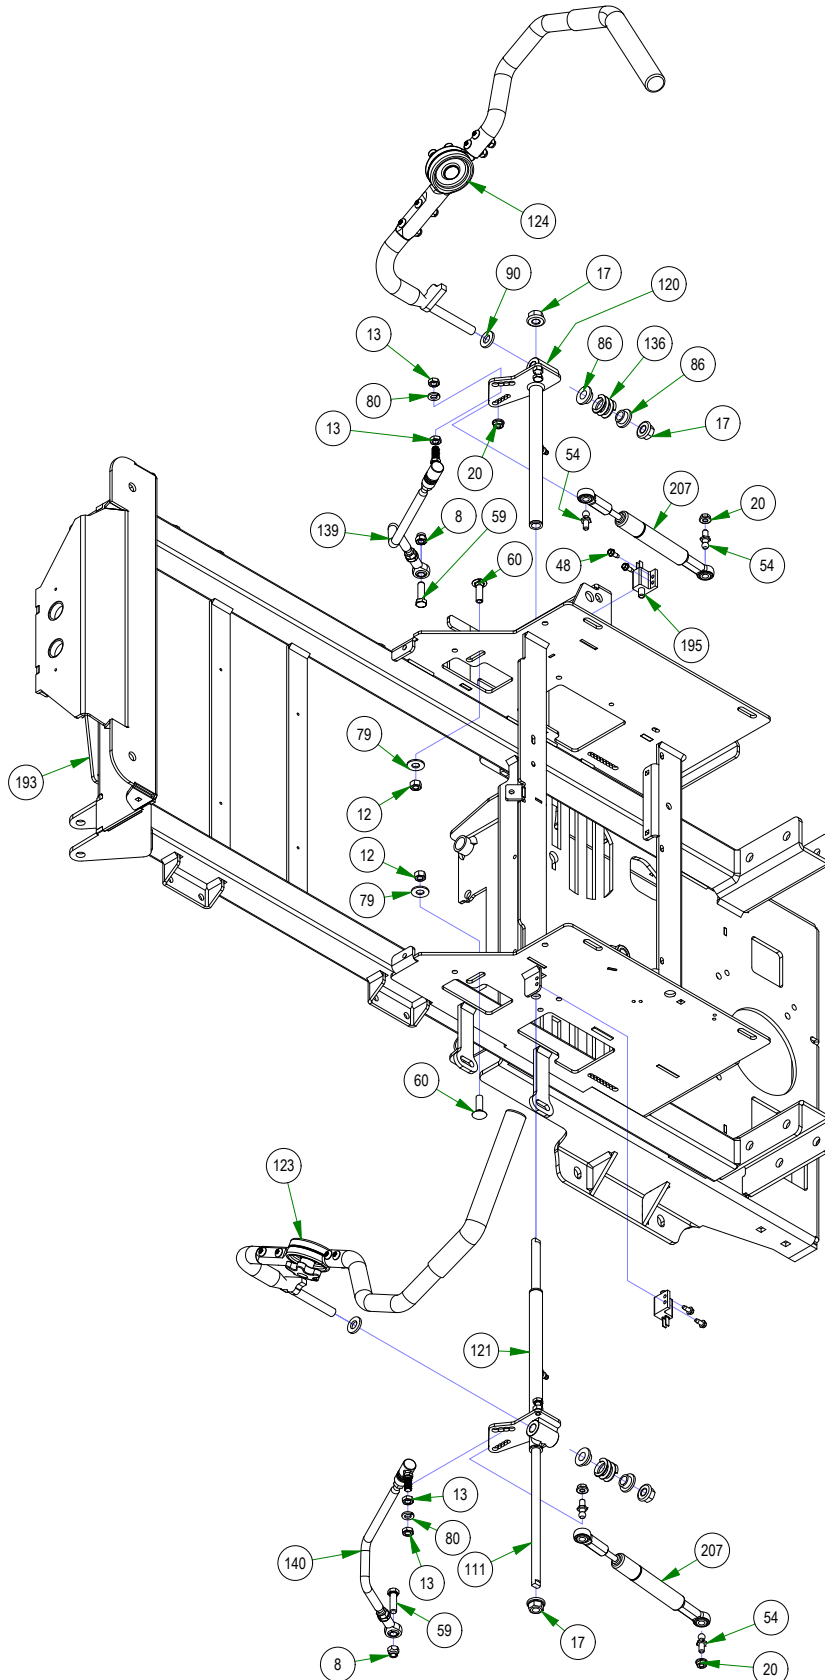

BAD BOY MOWERS

PARTS SECTION: DRIVE ARMS

BAD BOY MOWERS

PARTS SECTION: DRIVE ARMS

Parts List				Parts List			
ITEM	QTY	PART NUMBER	DESCRIPTION	ITEM	QTY	PART NUMBER	DESCRIPTION
8	2	013-5041-00	3/8-16 NYLON INSERT LOCKNUT ZINC	90	2	019-8054-00	.505 ID X 1.000 OD X .125 THICK FLAT WASHER NYLON
12	2	013-6014-00	3/8-16 HEX NUT ZINC	111	1	028-0049-00	2021 Maverick Steering Actuator Rod
13	4	013-6051-00	3/8-24 HEX NUT ZINC YELLOW	120	1	031-0053-21	2021 Maverick Drive Arm Actuator RH Assembly
17	4	013-8050-00	1/2-13 NYLON INSERT FLANGE LOCKNUT ZINC	121	1	031-0054-21	2021 Maverick Drive Arm Actuator LH Assembly
20	4	013-9002-00	5/16-18 HEX SERRATED FLANGE NUT HARD/ZINC	123	1	031-9000-18	2018 Adjustable Steering Arm - Left
48	4	018-1080-00	12-24 X 1/2 HEX WASHER UNLSOT F TCS ZINC	124	1	031-9050-18	2018 Adjustable Steering Arm - Right
54	4	018-2050-00	10mm Damper Ball Stud-Steering	136	2	034-8025-00	Drive Lever Spring
59	2	018-5040-00	3/8-16 X 1-1/4 HEX CAP SCREW (GR.5) ZINC	139	1	035-5450-00	Push Rod-Right
60	2	018-5043-00	3/8-16 X 1-1/4 CARRIAGE BOLT ZINC	140	1	035-5451-00	Push Rod-Left
79	2	019-5029-00	3/8 FLAT WASHER USS (1" OD) ZINC	193	1	070-5492-00	2022 Maverick Frame - Painted
80	2	019-5037-00	3/8 SPLIT LOCKWASHER ZINC	195	2	077-8073-00	Safety Switch
86	4	019-8027-00	.525 ID SHOULDER WASHER NYLON	207	2	087-0001-00	Steering Damper