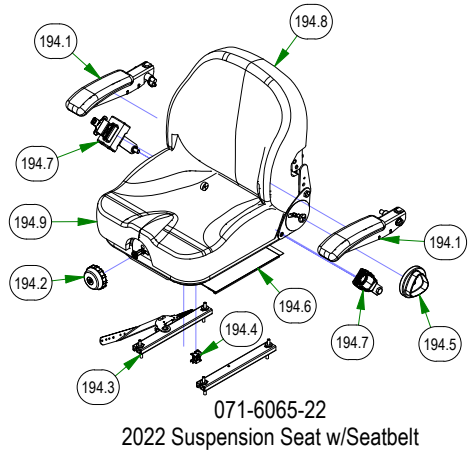

BAD BOY MOWERS

PARTS SECTION: FRAME SUB ASSEMBLIES

079-3560-22
2022 Maverick HD Honda
Control Panel Assembly

079-3460-19
2019 ZT/Maverick Control
Panel Assembly

017-9076-00
Pillow Block Kit

071-6065-22
2022 Suspension Seat w/Seatbelt