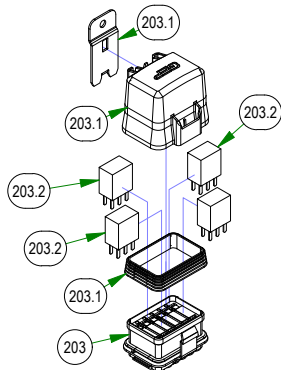

BAD BOY MOWERS

PARTS SECTION: FRAME SUB ASSEMBLIES

079-3560-22
2022 Maverick HD Honda
Control Panel Assembly

079-3460-19
2019 ZT/Maverick Control
Panel Assembly

017-9076-00
Pillow Block Kit

071-6065-22
2022 Suspension Seat w/Seatbelt