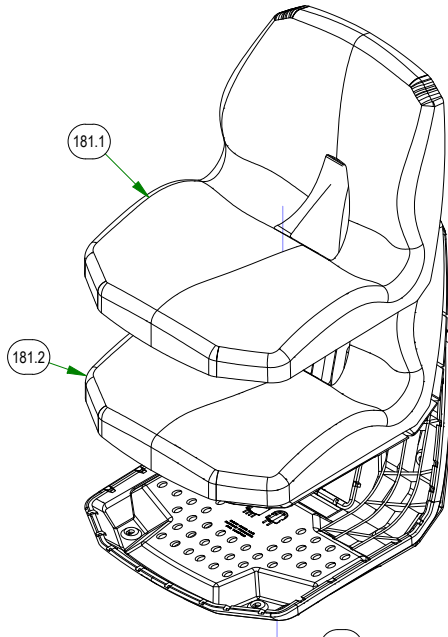

BAD BOY MOWERS

PARTS SECTION: FRAME SUB ASSEMBLIES

071-1000-00
2019 Magnum Seat/Kohler