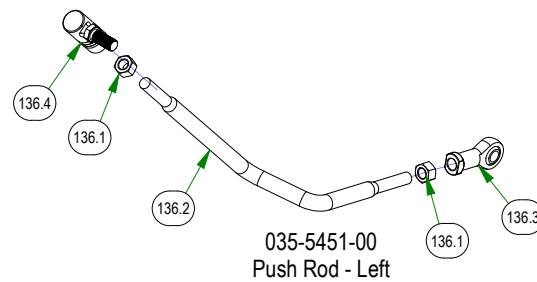

Parts List				Parts List			
ITEM	QTY	PART NUMBER	DESCRIPTION	ITEM	QTY	PART NUMBER	DESCRIPTION
123	1	031-0017-02	2017 MZ Magnum LH Steering Arm	124.5	1	031-8851-70	ZT Steering Arm-Right
123.1	1	013-8050-00	1/2-13 Nylon Flange Nut	124.5.1	2	013-8047-00	5/16-18 NYL INS L/N ZC
123.2	2	019-8027-00	.515 ID Nylon Shoulder Washer	124.5.2	2	018-2020-18	5/16-18 x 1 3/8" Futton Head Torx Drive Bolt
123.3	1	019-8054-00	.505 Nylon Spacer	124.5.3	1	031-8851-02	ZT Direction Steering Arm (Right)
123.4	1	031-0017-98	2017 Drive Lever Housing - Left	124.5.4	1	031-9025-70	Steering Arm Elbow (Right)
123.5	1	031-8850-70	ZT Steering Arm-Left	124.5.5	1	069-4010-00	Rubber Grip
123.5.1	2	013-8047-00	5/16-18 NYL INS L/N ZC	124.6	1	034-8025-00	Drive Lever Spring
123.5.2	2	018-2020-18	5/16-18 x 1 3/8" Futton Head Torx Drive Bolt	135	1	035-5450-00	Push Rod-Right
123.5.3	1	031-8850-02	ZT Direction Steering Arm (Left)	135.1	2	013-6051-00	3/8" Fine Threaded Jam Nut
123.5.4	1	031-9020-70	Steering Arm Elbow (Left)	135.2	1	035-5450-01	Push Rod RH (Rod Only)
123.5.5	1	069-4010-00	Rubber Grip	135.3	1	048-3000-00	Spherical Rod End - Outlaw
123.6	1	034-8025-00	Drive Lever Spring	135.4	1	099-2009-00	Quick Release Ball Joint
124	1	031-0018-02	2017 MZ Magnum RH Steering Arm	136	1	035-5451-00	Push Rod-Left
124.1	1	013-8050-00	1/2-13 Nylon Flange Nut	136.1	2	013-6051-00	3/8" Fine Threaded Jam Nut
124.2	2	019-8027-00	.515 ID Nylon Shoulder Washer	136.2	1	035-5451-01	Push Rod LH (Rod Only)
124.3	1	019-8054-00	.505 Nylon Spacer	136.3	1	048-3000-00	Spherical Rod End - Outlaw
124.4	1	031-0018-98	2017 Drive Lever Housing - Right	136.4	1	099-2009-00	Quick Release Ball Joint