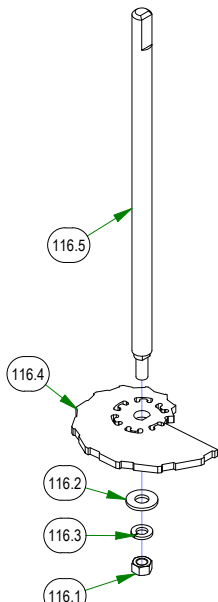

028-0007-17
Deck Height Dial Rod Assembly