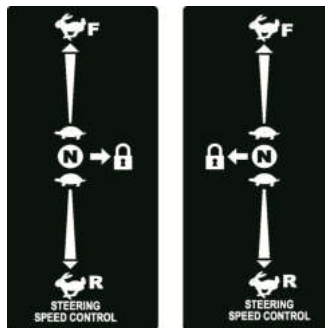

BAD BOY MOWERS

PARTS SECTION: DECALS

Certified by the manufacturer to meet the requirements of ANSI/OPEI B71.1:2012.

Model Number: **BAD BOY**
BMZ54KT740

Bad Boy Mowers
102 Industrial Park Rd., Batesville, AR 72501