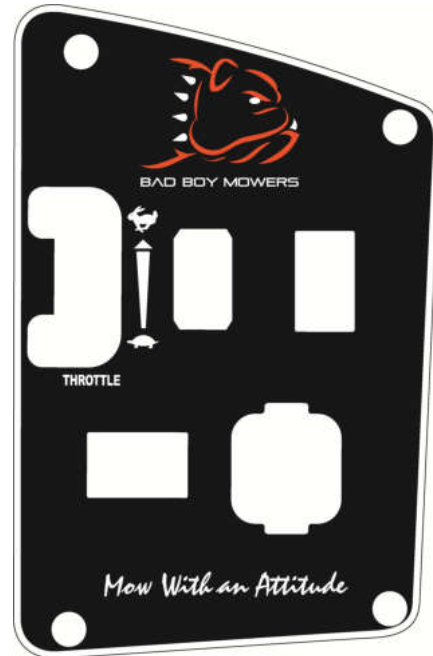

091-0338-22
Rambler Instrument Panel Decal