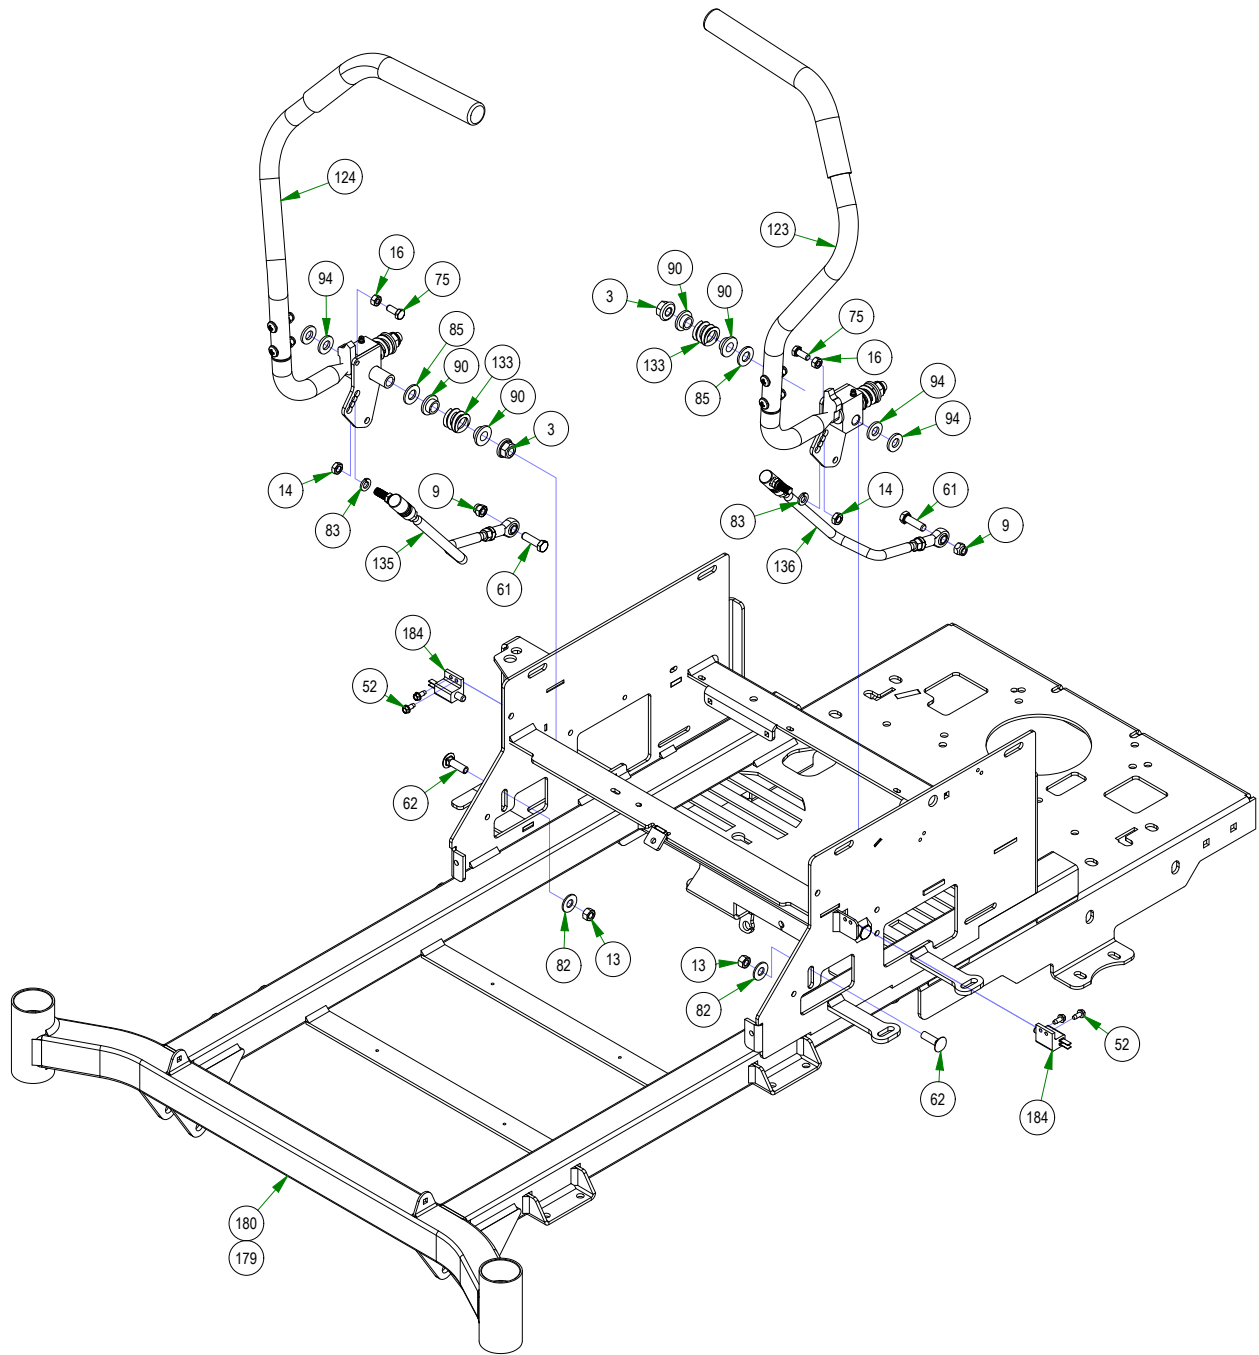

BAD BOY MOWERS

PARTS SECTION: DRIVE ARMS

PARTS SECTION: DRIVE ARMS

Parts List				Parts List			
ITEM	QTY	PART NUMBER	DESCRIPTION	ITEM	QTY	PART NUMBER	DESCRIPTION
3	2	013-0010-00	1/2-13 HEX FLANGE AUTO OVAL LOCKNUT (GR.F) ZINC/WAX	85	2	019-5702-00	1/2 SAE FLAT WASHER (1-1/16" OD) GR.8 ZINC YELLOW
9	2	013-5041-00	3/8-16 NYLON INSERT LOCKNUT ZINC	90	4	019-8027-00	.525 ID SHOULDER WASHER NYLON
13	2	013-6014-00	3/8-16 HEX NUT ZINC	94	4	019-8054-00	.505 ID X 1.000 OD X .125 THICK FLAT WASHER NYLON
14	2	013-6051-00	3/8-24 HEX NUT ZINC YELLOW	123	1	031-0017-02	2017 MZ Magnum LH Steering Arm
16	2	013-8043-00	5/16-18 HEX NUT ZINC	124	1	031-0018-02	2017 MZ Magnum RH Steering Arm
52	4	018-1080-00	12-24 X 1/2 HEX WASHER UNLSOT F TCS ZINC	133	2	034-8025-00	Drive Lever Spring
61	2	018-5040-00	3/8-16 X 1-1/4 HEX CAP SCREW (GR.5) ZINC	135	1	035-5450-00	Push Rod-Right
62	2	018-5043-00	3/8-16 X 1-1/4 CARRIAGE BOLT ZINC	136	1	035-5451-00	Push Rod-Left
75	2	018-8063-00	5/16-18 X 3/4 HEX CAP SCREW (GR.5) ZINC	179	1	070-5422-00	2022 MZ/ZT 54"-60" Frame
82	2	019-5029-00	3/8 FLAT WASHER USS (1" OD) ZINC	180	1	070-5811-00	2022 MZ/ZT 42"-48" Frame
83	2	019-5037-00	3/8 SPLIT LOCKWASHER ZINC	184	2	077-8073-00	Safety Switch