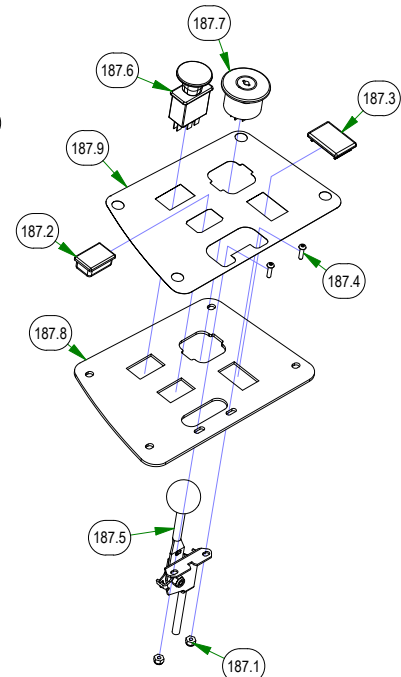

079-3460-19
2019 ZT/Maverick Control Panel Assembly

079-3460-02
2017 MZ Control Panel Assembly