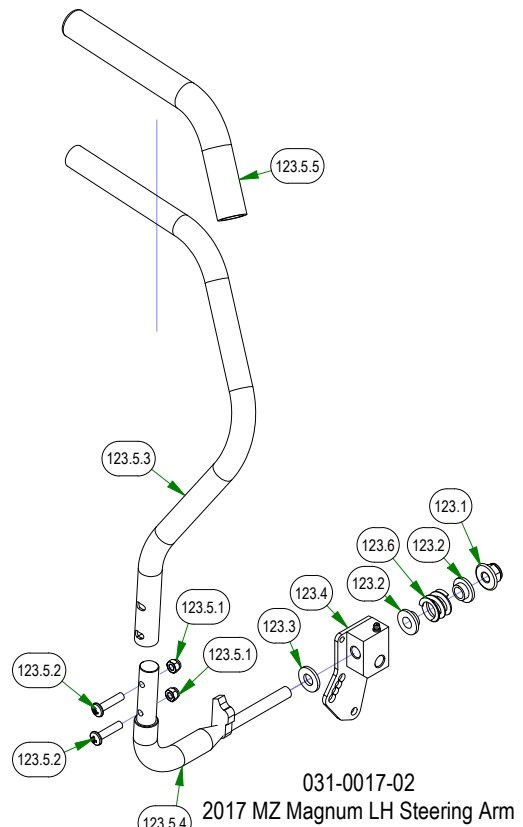

Parts List				Parts List			
ITEM	QTY	PART NUMBER	DESCRIPTION	ITEM	QTY	PART NUMBER	DESCRIPTION
123	1	031-0017-02	2017 MZ Magnum LH Steering Arm	124.5	1	031-8851-70	ZT Steering Arm-Right
123.1	1	013-8050-00	1/2-13 Nylon Flange Nut	124.5.1	2	013-8047-00	5/16-18 NYL INS L/N ZC
123.2	2	019-8027-00	.515 ID Nylon Shoulder Washer	124.5.2	2	018-2020-18	5/16-18 x 1 3/8" Futton Head Torx Drive Bolt
123.3	1	019-8054-00	.505 Nylon Spacer	124.5.3	1	031-8851-02	ZT Direction Steering Arm (Right)
123.4	1	031-0017-98	2017 Drive Lever Housing - Left	124.5.4	1	031-9025-70	Steering Arm Elbow (Right)
123.5	1	031-8850-70	ZT Steering Arm-Left	124.5.5	1	069-4010-00	Rubber Grip
123.5.1	2	013-8047-00	5/16-18 NYL INS L/N ZC	124.6	1	034-8025-00	Drive Lever Spring
123.5.2	2	018-2020-18	5/16-18 x 1 3/8" Futton Head Torx Drive Bolt	135	1	035-5450-00	Push Rod-Right
123.5.3	1	031-8850-02	ZT Direction Steering Arm (Left)	135.1	2	013-6051-00	3/8" Fine Threaded Jam Nut
123.5.4	1	031-9020-70	Steering Arm Elbow (Left)	135.2	1	035-5450-01	Push Rod RH (Rod Only)
123.5.5	1	069-4010-00	Rubber Grip	135.3	1	048-3000-00	Spherical Rod End - Outlaw
123.6	1	034-8025-00	Drive Lever Spring	135.4	1	099-2009-00	Quick Release Ball Joint
124	1	031-0018-02	2017 MZ Magnum RH Steering Arm	136	1	035-5451-00	Push Rod-Left
124.1	1	013-8050-00	1/2-13 Nylon Flange Nut	136.1	2	013-6051-00	3/8" Fine Threaded Jam Nut
124.2	2	019-8027-00	.515 ID Nylon Shoulder Washer	136.2	1	035-5451-01	Push Rod LH (Rod Only)
124.3	1	019-8054-00	.505 Nylon Spacer	136.3	1	048-3000-00	Spherical Rod End - Outlaw
124.4	1	031-0018-98	2017 Drive Lever Housing - Right	136.4	1	099-2009-00	Quick Release Ball Joint