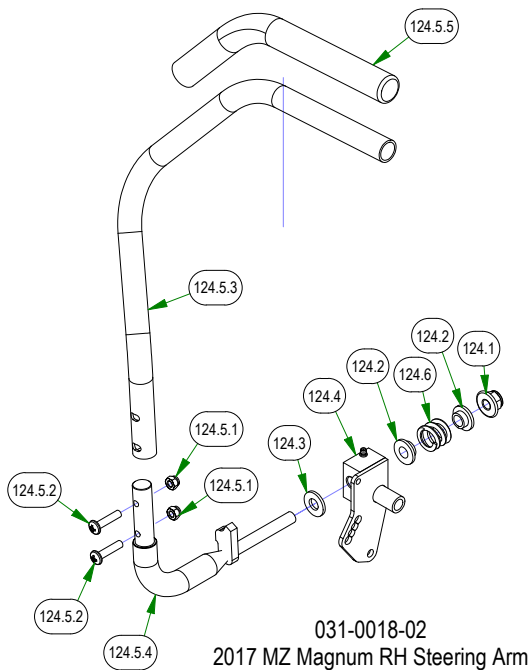

Parts List				Parts List			
ITEM	QTY	PART NUMBER	DESCRIPTION	ITEM	QTY	PART NUMBER	DESCRIPTION
123	1	031-0017-02	2017 MZ Magnum LH Steering Arm	124.5	1	031-8851-70	ZT Steering Arm-Right
123.1	1	013-8050-00	1/2-13 Nylon Flange Nut	124.5.1	2	013-8047-00	5/16-18 NYL INS L/N ZC
123.2	2	019-8027-00	.515 ID Nylon Shoulder Washer	124.5.2	2	018-2020-18	5/16-18 x 1 3/8" Futton Head Torx Drive Bolt
123.3	1	019-8054-00	.505 Nylon Spacer	124.5.3	1	031-8851-02	ZT Direction Steering Arm (Right)
123.4	1	031-0017-98	2017 Drive Lever Housing - Left	124.5.4	1	031-9025-70	Steering Arm Elbow (Right)
123.5	1	031-8850-70	ZT Steering Arm-Left	124.5.5	1	069-4010-00	Rubber Grip
123.5.1	2	013-8047-00	5/16-18 NYL INS L/N ZC	124.6	1	034-8025-00	Drive Lever Spring
123.5.2	2	018-2020-18	5/16-18 x 1 3/8" Futton Head Torx Drive Bolt	135	1	035-5450-00	Push Rod-Right
123.5.3	1	031-8850-02	ZT Direction Steering Arm (Left)	135.1	2	013-6051-00	3/8" Fine Threaded Jam Nut
123.5.4	1	031-9020-70	Steering Arm Elbow (Left)	135.2	1	035-5450-01	Push Rod RH (Rod Only)
123.5.5	1	069-4010-00	Rubber Grip	135.3	1	048-3000-00	Spherical Rod End - Outlaw
123.6	1	034-8025-00	Drive Lever Spring	135.4	1	099-2009-00	Quick Release Ball Joint
124	1	031-0018-02	2017 MZ Magnum RH Steering Arm	136	1	035-5451-00	Push Rod-Left
124.1	1	013-8050-00	1/2-13 Nylon Flange Nut	136.1	2	013-6051-00	3/8" Fine Threaded Jam Nut
124.2	2	019-8027-00	.515 ID Nylon Shoulder Washer	136.2	1	035-5451-01	Push Rod LH (Rod Only)
124.3	1	019-8054-00	.505 Nylon Spacer	136.3	1	048-3000-00	Spherical Rod End - Outlaw
124.4	1	031-0018-98	2017 Drive Lever Housing - Right	136.4	1	099-2009-00	Quick Release Ball Joint