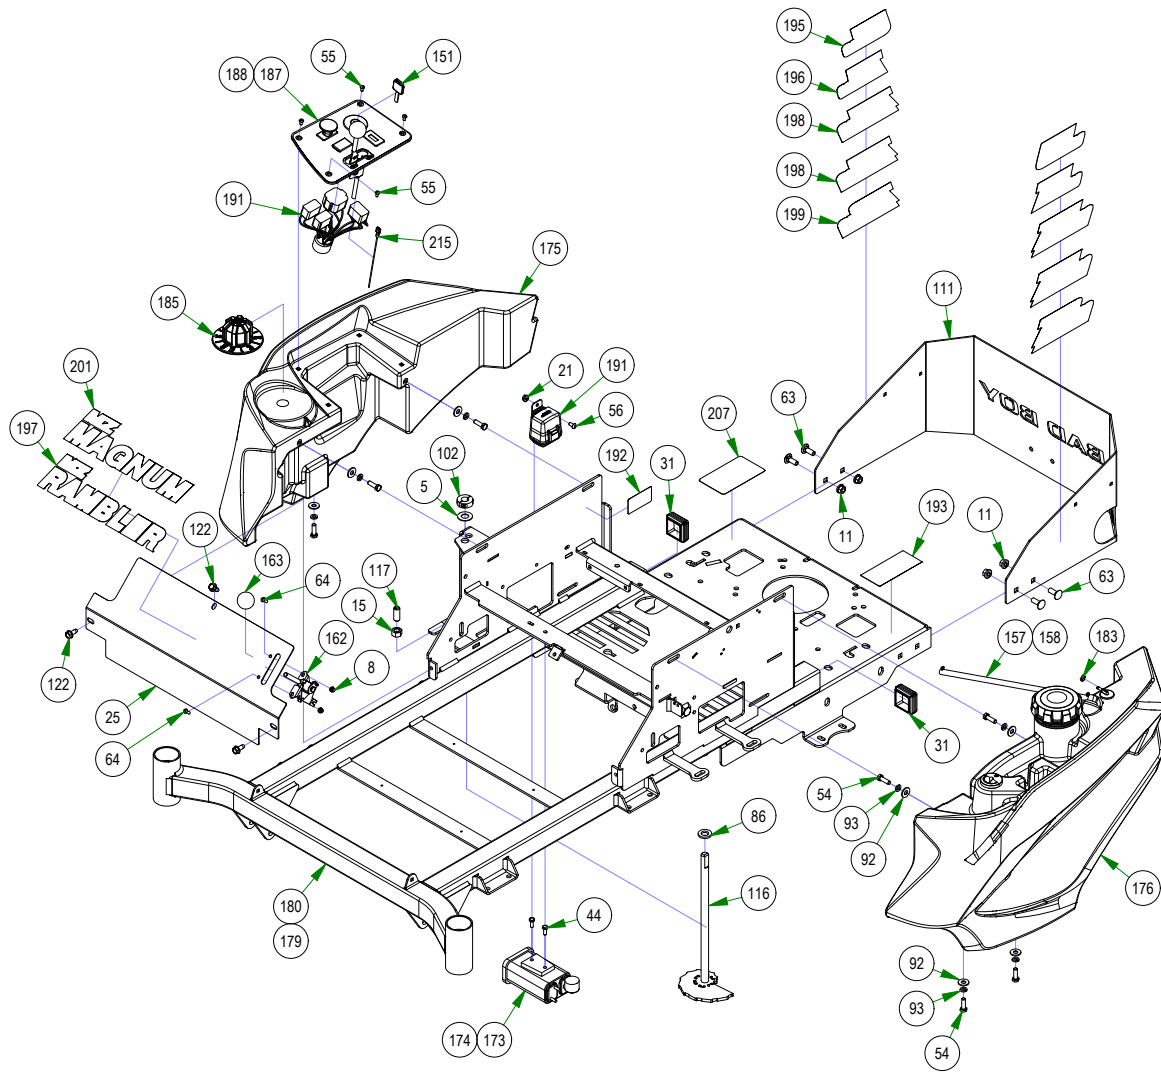

BAD BOY MOWERS

PARTS SECTION: FUEL TANK & REAR COVER

PARTS SECTION: FUEL TANK & REAR COVER

Parts List				Parts List			
ITEM	QTY	PART NUMBER	DESCRIPTION	ITEM	QTY	PART NUMBER	DESCRIPTION
5	1	013-0080-00	.625 ID x 1.250 OD x .062 THK F/W Nylon	162	1	055-2012-00	Universal Throttle Head - 2012
8	2	013-5019-00	10-24 NYLON INSERT LOCKNUT ZINC	163	1	055-2013-00	Throttle Knob
11	4	013-5202-00	3/8-16 NYLON INSERT FLANGE LOCKNUT (GR.F) ZINC	173	1	067-0015-01	MZ Kohler 42" EPA Canister Assembly
15	1	013-7018-00	1/2-13 HEX NUT ZINC	174	1	067-0015-02	MZ Kohler EPA Canister Assembly
21	1	013-9001-00	1/4-20 HEX SERRATED FLANGE NUT HARD/ZINC	175	1	067-2080-50	2017 MZ Right Gas Tank
25	1	014-3317-22	2022 MZ Cooler Cover	176	1	067-2090-50	2017 MZ Left Gas Tank
31	2	014-9000-00	2X2 Frame Plug	179	1	070-5422-00	2022 MZ/ZT 54"-60" Frame
44	2	018-0024-00	M6-1.0 X 16MM DIN 933 HEX TAP BOLT (CL 8.8) ZINC	180	1	070-5811-00	2022 MZ/ZT 42"-48" Frame
54	7	018-2007-00	5/16-18 X 1 HEX CAP SCREW (GR.5) ZINC	183	1	072-8070-00	3/16 Vinyl Clamp
55	4	018-2010-00	10-32 X 3/8 BUTTON SOCKET CAP SCREW 18-8 STAINLESS STEEL	185	1	077-9000-00	MZ/ZT Deck Height Dial
56	1	018-2012-00	1/4-20 X 1/2 BUTTON SOCKET CAP SCREW 18-8 STAINLESS STEEL	187	1	079-3460-02	2017 MZ Control Panel Assembly
				188	1	079-3460-19	2019 ZT/Maverick Control Panel Assembly
63	4	018-5044-00	3/8-16 X 1 CARRIAGE BOLT (GR.5) ZINC	191	1	086-3050-19	Wiring Harness
				192	1	091-0009-00	ANSI Decal BMZ54KT740
64	2	018-5200-00	10-24 X 5/8 BUTTON SOCKET CAP SCREW 18-8 STAINLESS STEEL	193	1	091-0015-22	2022 EPA Build Date Punch Label
				195	1	091-0301-18	2018 MZ 541cc Back Plate Cluster
86	1	019-6017-00	.635 ID X 1.120 OD X .140 THICK FLAT WASHER NYLON	196	1	091-0302-18	2018 MZ 725cc Back Plate Cluster
92	7	019-8044-00	5/16 USS FLAT WASHER (7/8 OD) ZINC	197	1	091-0313-22	2022 Rambler Front Decal
93	7	019-8051-00	5/16 SPLIT LOCKWASHER ZINC	198	2	091-0318-18	2018 Magnum 725cc Back Plate Cluster
102	1	025-0002-00	5/8" Split Collar	199	1	091-0319-18	2018 Magnum 726cc Back Plate Cluster
111	1	026-0223-00	2022 MZ Rear Plate	201	1	091-1046-22	2017 Magnum Cooler Cover Decal
116	1	028-0007-17	Deck Height Dial Rod Assembly	207	1	091-3017-00	Pump Belt Route Decal-Pump Plate
117	1	028-0008-00	Dial Rod Plunger	215	1	216-1000-17	2017 MZ/ZT/MAV Tach Wire Assy
122	3	030-7042-00	5/16-18 X 3/4 HEX WASHER SLOT (F) TCS ZINC				
151	1	042-9000-00	Ignition Key				
157	1	051-0001-00	15" Fuel Line Assembly				
158	1	051-2014-00	37" Fuel Line Assembly