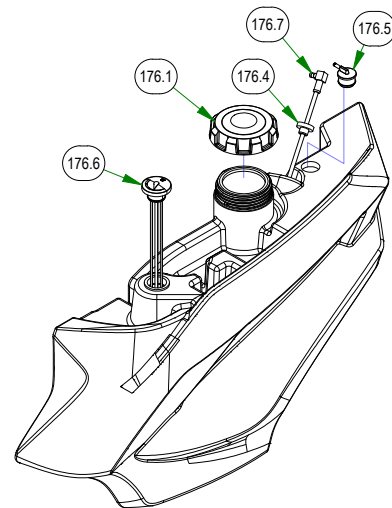

BAD BOY MOWERS

PARTS SECTION: FRAME SUB ASSEMBLIES

071-1000-00
2019 Magnum Seat/Kohler

071-1000-22
2022 Magnum Seat

051-2014-00
37" Fuel Line Assembly

051-0001-00
15" Fuel Line Assembly

028-0007-17
Deck Height Dial Rod Assembly

034-8045-03
Seat Spring Assembly

067-2090-50
2017 MZ Left Gas Tank

PARTS SECTION: FRAME SUB ASSEMBLIES

Parts List				Parts List			
ITEM	QTY	PART NUMBER	DESCRIPTION	ITEM	QTY	PART NUMBER	DESCRIPTION
116	1	028-0007-17	Deck Height Dial Rod Assembly	158.1	1	051-2014-01	37" 1/4 Fuel Line
116.1	1	013-6051-00	3/8" Fine Threaded Jam Nut	158.2	2	072-8069-00	1/4 Fuel Hose Clamp
116.2	1	019-5029-00	3/8" Flat Washer	176	1	067-2090-50	2017 MZ Left Gas Tank
116.3	1	019-5037-00	3/8" Lock Washer	176.1	1	066-8083-00	Fuel Cap
116.4	1	026-1100-00	2017 MZ/ZT Cam Plate	176.4	1	067-6080-00	Pick-Up Grommet
116.5	1	028-0007-00	2017 Deck Height Dial Rod MZ	176.5	1	067-6070-00	Rollover Valve W/Grommet
134	2	034-8045-03	Seat Spring Assembly	176.6	1	067-4090-00	Fuel Gauge w/Grommet
134.1	1	013-0017-00	3/8-16 Half Jam Nut	176.7	1	067-0011-00	Pick-Up
134.2	1	013-5201-00	3/8-16 HEX SERRATED FLANGE NUT HARD/ZINC	181	1	071-1000-00	2019 Magnum Seat/Kohler
134.3	1	018-3000-00	3/8-16 X 2 HEX CAP SCREW (GR.5) ZINC	181.1	1	071-1001-00	Seat Cover for 071-1000-00
134.4	1	019-5029-00	3/8 FLAT WASHER USS (1" OD) ZINC	181.2	1	071-1002-00	Seat Foam for 071-1000-00
134.5	1	034-8045-00	Seat Spring	181.3	1	071-1004-00	SeatSwitch for 071-1000-00/071-1000-22/071-2100-22
157	1	051-0001-00	15" Fuel Line Assembly	182	1	071-1000-22	2022 Magnum Seat
157.1	1	051-8067-00	1/4 Fuel Line	182.1	1	071-1003-00	SK120 Seat Foam for 071-1000-22
157.2	2	072-8069-00	1/4 Fuel Hose Clamp	182.2	1	071-1004-00	SeatSwitch for 071-1000-00/071-1000-22/071-2100-22
158	1	051-2014-00	37" Fuel Line Assembly	182.3	1	071-1005-00	Bad Boy SK120 Cover with Logo for 071-1000-22