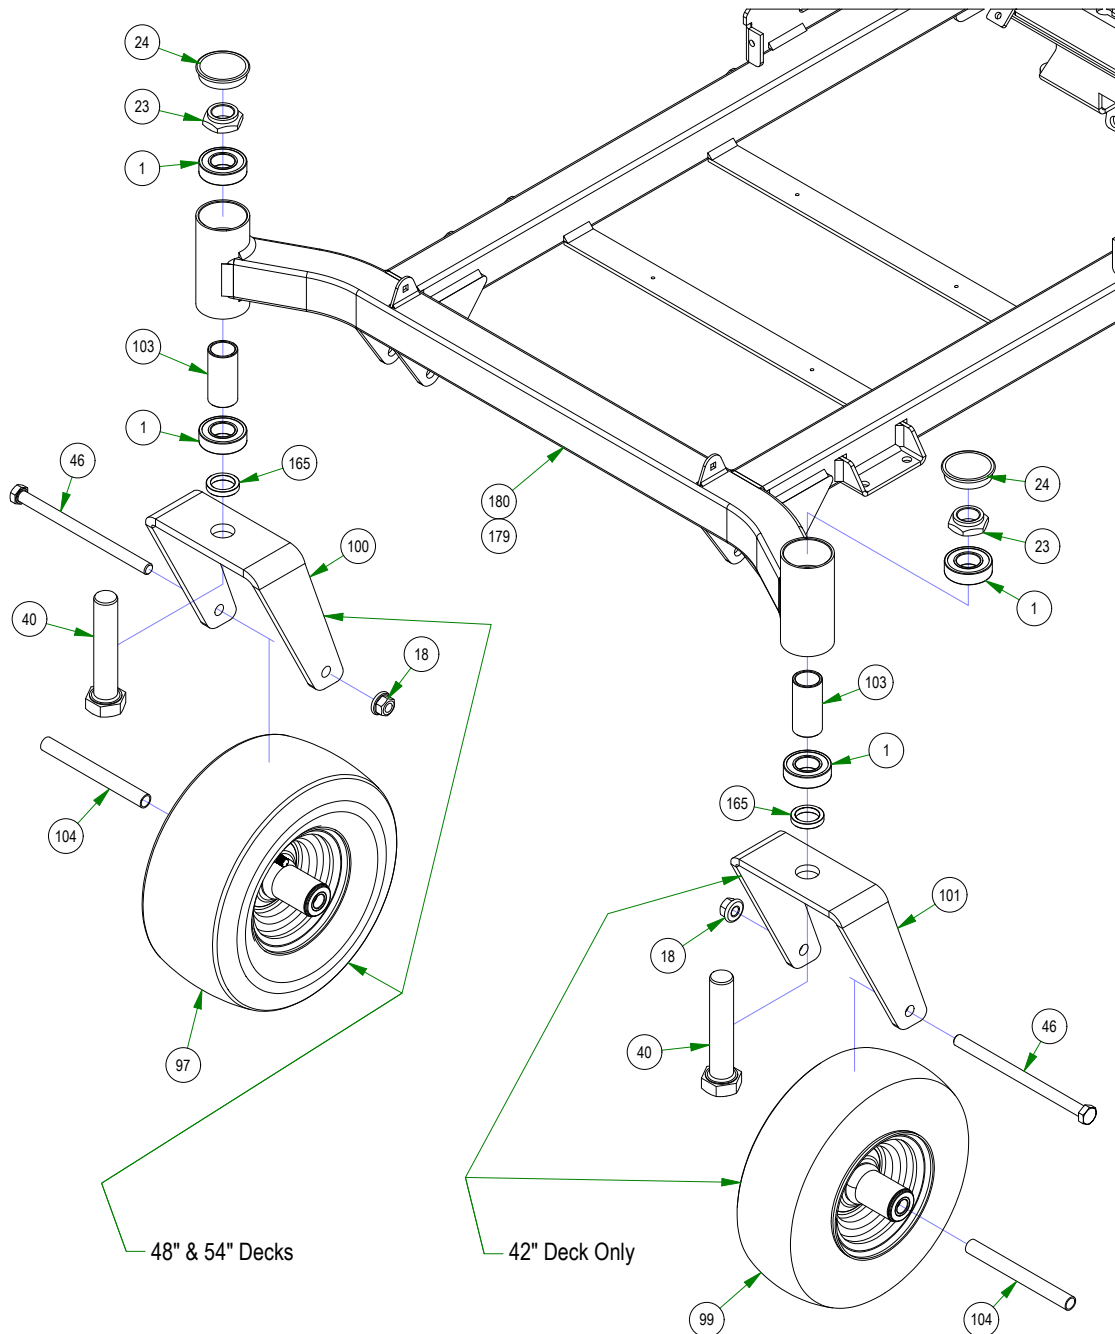

BAD BOY MOWERS

PARTS SECTION: FRONT FORK

Parts List				Parts List						
ITEM	QTY	PART NUMBER	DESCRIPTION	ITEM	QTY	PART NUMBER	DESCRIPTION			
1	4	010-1050-00	1641 BEARING W/2 CONTACT RUBBER SEALS	100	2	023-0002-00	2017 MZ Front fork			
18	2	013-8050-00	1/2-13 NYLON INSERT FLANGE LOCKNUT ZINC	101	2	023-0005-00	MZ Front Fork (42" ONLY)			
23	2	013-9004-00	1"-14 NYLON INSERT JAM LOCKNUT ZINC	103	2	025-0003-00	2016 Front Bearing Spacer			
24	2	014-2025-00	2017 Bearing Cover	104	2	025-0008-00	Front Wheel Spanner			
40	2	018-0005-00	1"-14 X 5 HEX CAP SCREW (GR.8) ZINC YELLOW	165	2	058-1000-00	1.02 ID X 1.38 OD X .250 THK SPACER ZINC			
46	2	1/2-13 X 7-1/2 HEX CAP SCREW (GR.5) ZINC	179	1	070-5422-00	2022 MZ/ZT 54"-60" Frame	180	1	070-5811-00	2022 MZ/ZT 42"-48" Frame
97	2	022-8049-22	11x6.00-5 Front Assembly - Black Wheel							
99	2	022-8051-22	11 x 4.00 - 5 Front Tire Assembly (Black)