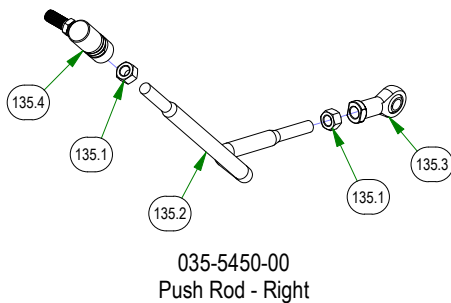

Parts List				Parts List			
ITEM	QTY	PART NUMBER	DESCRIPTION	ITEM	QTY	PART NUMBER	DESCRIPTION
123	1	031-0017-02	2017 MZ Magnum LH Steering Arm	124.5	1	031-8851-70	ZT Steering Arm-Right
123.1	1	013-8050-00	1/2-13 Nylon Flange Nut	124.5.1	2	013-8047-00	5/16-18 NYL INS L/N ZC
123.2	2	019-8027-00	.515 ID Nylon Shoulder Washer	124.5.2	2	018-2020-18	5/16-18 x 1 3/8" Futton Head Torx Drive Bolt
123.3	1	019-8054-00	.505 Nylon Spacer	124.5.3	1	031-8851-02	ZT Direction Steering Arm (Right)
123.4	1	031-0017-98	2017 Drive Lever Housing - Left	124.5.4	1	031-9025-70	Steering Arm Elbow (Right)
123.5	1	031-8850-70	ZT Steering Arm-Left	124.5.5	1	069-4010-00	Rubber Grip
123.5.1	2	013-8047-00	5/16-18 NYL INS L/N ZC	124.6	1	034-8025-00	Drive Lever Spring
123.5.2	2	018-2020-18	5/16-18 x 1 3/8" Futton Head Torx Drive Bolt	135	1	035-5450-00	Push Rod-Right
123.5.3	1	031-8850-02	ZT Direction Steering Arm (Left)	135.1	2	013-6051-00	3/8" Fine Threaded Jam Nut
123.5.4	1	031-9020-70	Steering Arm Elbow (Left)	135.2	1	035-5450-01	Push Rod RH (Rod Only)
123.5.5	1	069-4010-00	Rubber Grip	135.3	1	048-3000-00	Spherical Rod End - Outlaw
123.6	1	034-8025-00	Drive Lever Spring	135.4	1	099-2009-00	Quick Release Ball Joint
124	1	031-0018-02	2017 MZ Magnum RH Steering Arm	136	1	035-5451-00	Push Rod-Left
124.1	1	013-8050-00	1/2-13 Nylon Flange Nut	136.1	2	013-6051-00	3/8" Fine Threaded Jam Nut
124.2	2	019-8027-00	.515 ID Nylon Shoulder Washer	136.2	1	035-5451-01	Push Rod LH (Rod Only)
124.3	1	019-8054-00	.505 Nylon Spacer	136.3	1	048-3000-00	Spherical Rod End - Outlaw
124.4	1	031-0018-98	2017 Drive Lever Housing - Right	136.4	1	099-2009-00	Quick Release Ball Joint