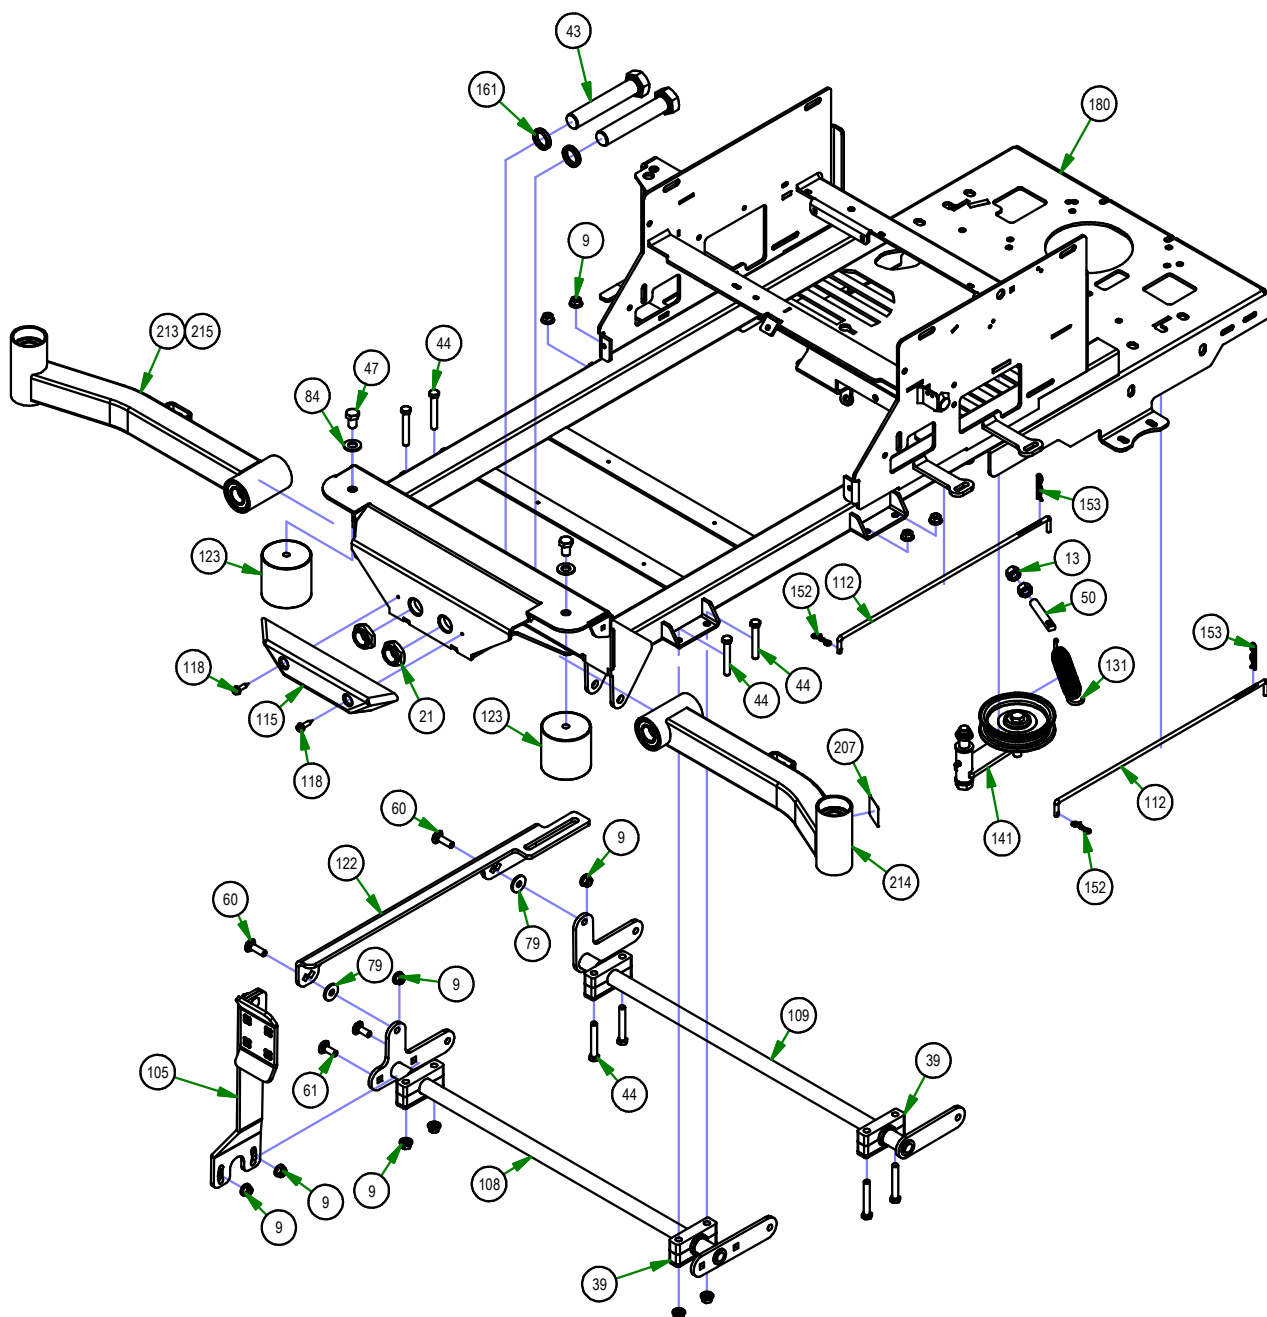

BAD BOY MOWERS

PARTS SECTION: LOWER FRAME

PARTS SECTION: LOWER FRAME

Parts List				Parts List			
ITEM	QTY	PART NUMBER	DESCRIPTION	ITEM	QTY	PART NUMBER	DESCRIPTION
9	12	013-5202-00	3/8-16 NYLON INSERT FLANGE LOCKNUT (GR.F) ZINC	115	1	029-7040-00	Bumper EZT
13	2	013-7018-00	1/2-13 HEX NUT ZINC	118	2	030-7040-00	1/4 x 1 Hex Head Tek Screw
21	2	013-9004-00	1"-14 NYLON INSERT JAM LOCKNUT ZINC	119	4	030-7042-00	5/16-18 X 3/4 HEX WASHER SLOT (F) TCS ZINC
39	4	017-9076-00	Pillow Block Kit	122	1	031-0510-00	2017 MZ/ZT Actuator Linkage
43	2	018-0026-00	1"-14 X 5-1/2 HEX CAP SCREW (GR.8) ZINC YELLOW	123	2	032-9002-00	Vibration Mount- Red Dot
44	8	018-0028-00	3/8-16 X 2-1/2 HEX CAP SCREW (GR.5) ZINC	131	1	034-2020-00	Deck Idler Spring
47	2	018-1055-00	1/2-13 X 3/4 HEX CAP SCREW (GR.5) ZINC	141	1	039-5944-01	ZT Pump Idler
50	1	018-2004-50	All Thread	152	2	044-2004-00	Bow Pin
60	2	018-5043-00	3/8-16 X 1-1/4 CARRIAGE BOLT ZINC	153	2	044-2008-00	Neutral Rod Clip
61	2	018-5044-00	3/8-16 X 1 CARRIAGE BOLT (GR.5) ZINC	161	2	058-1000-00	Spacer, 1x1.375x.25
79	2	019-2073-00	.390 ID X 1.12 OD X .125 THK FLAT WASHER NYLON	180	1	070-5421-00	2021 ZT Frame - Painted
84	2	019-5702-00	1/2 SAE FLAT WASHER (1-1/16" OD) GR.8 ZINC YELLOW	207	1	091-8002-00	Independently Articulating Front Suspension Arms Patent Decal
105	1	026-0019-01	Foot Pedal Assembly	213	1	250-1751-21	2021 ZT Suspension Arm Assembly Short Right (48")
108	1	028-0002-00	Actuator Bar Front- 2017 MZ/ZT	214	1	250-1801-21	2021 ZT Suspension Arm Assembly Left (48", 54", & 60")
109	1	028-0003-00	Actuator Bar Rear- 2017 MZ/ZT	215	1	250-1851-21	2021 ZT Suspension Arm Assembly Long Right (54" & 60")
112	2	028-0070-00	Neutral Rod