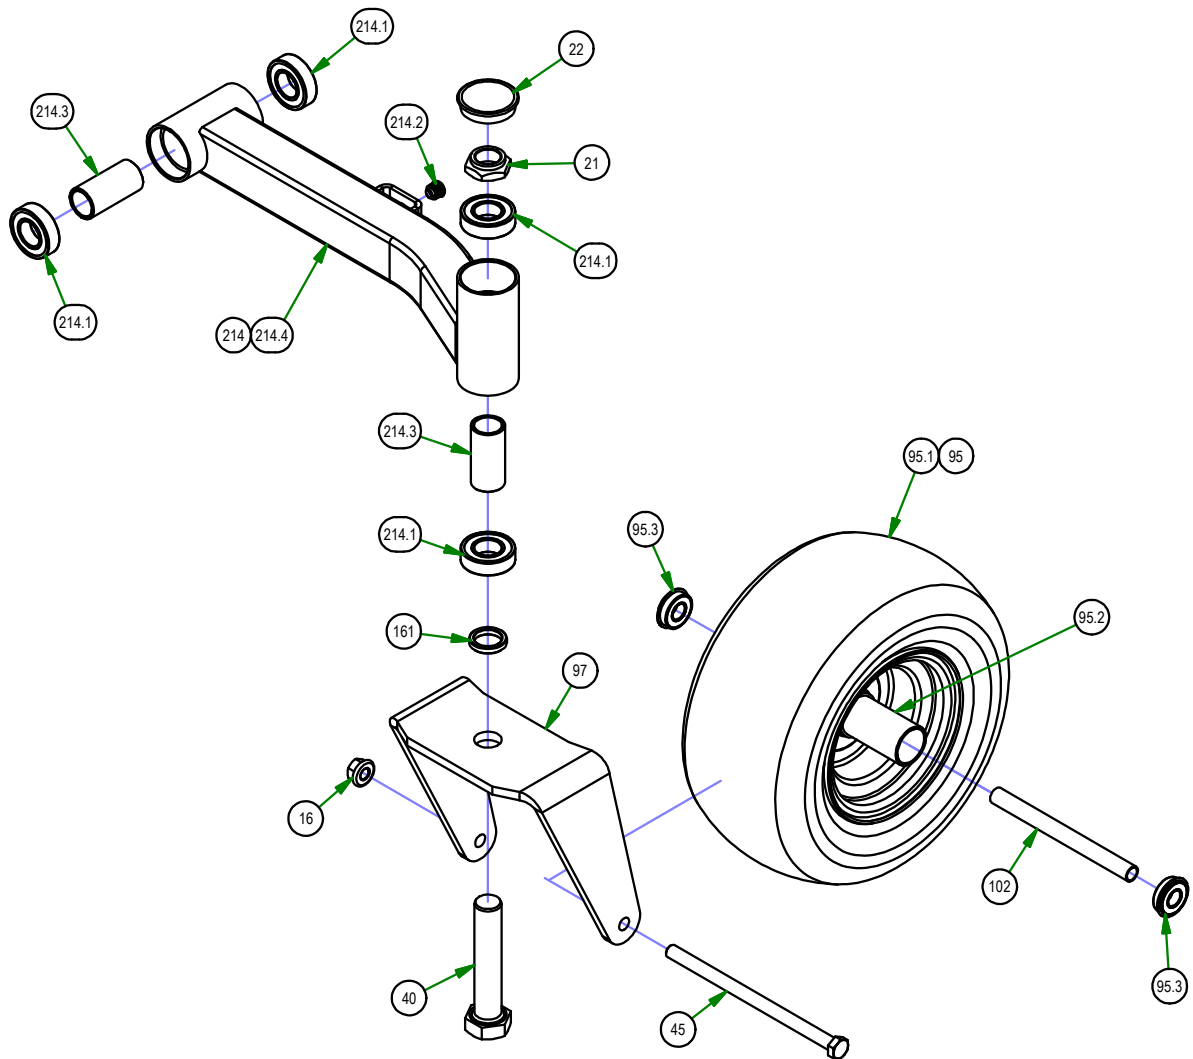

PARTS SECTION: FRONT FORK

Parts List				Parts List			
ITEM	QTY	PART NUMBER	DESCRIPTION	ITEM	QTY	PART NUMBER	DESCRIPTION
16	1	013-8050-00	1/2-13 NYLON INSERT FLANGE LOCKNUT ZINC	97	1	023-0003-00	2017 ZT Front Fork
21	1	013-9004-00	1"-14 NYLON INSERT JAM LOCKNUT ZINC	102	1	025-5202-00	Front Wheel Spanner
22	1	014-2025-00	2017 Bearing Cover	161	1	058-1000-00	Spacer, 1x1.375x.25
40	1	018-0005-00	1"-14 X 5 HEX CAP SCREW (GR.8) ZINC YELLOW	214	1	250-1801-21	2021 ZT Suspension Arm Assembly Left (48", 54", & 60")
45	1	018-0040-00	1/2-13 X 8-1/2 HEX CAP SCREW (GR.5) ZINC	214.1	4	010-1050-00	1641 BEARING W/2 CONTACT RUBBER SEALS
95	1	022-2017-00	13x6.5-6 Black Tire and Wheel Assembly	214.2	1	014-3010-00	5/8 Round Insert
95.1	1	022-5347-00	13 x 6.50 - 6 Tire	214.3	2	025-0003-00	2016 Front Bearing Spacer
95.2	1	022-7007-00	Front Tire Rim	214.4	1	250-1801-00	2021 ZT LH Front Arm
95.3	2	022-7009-00	Ball Bearing w/Retainer, 99502H-NR, .625 Bore x 1.375 OD x .4375 Width