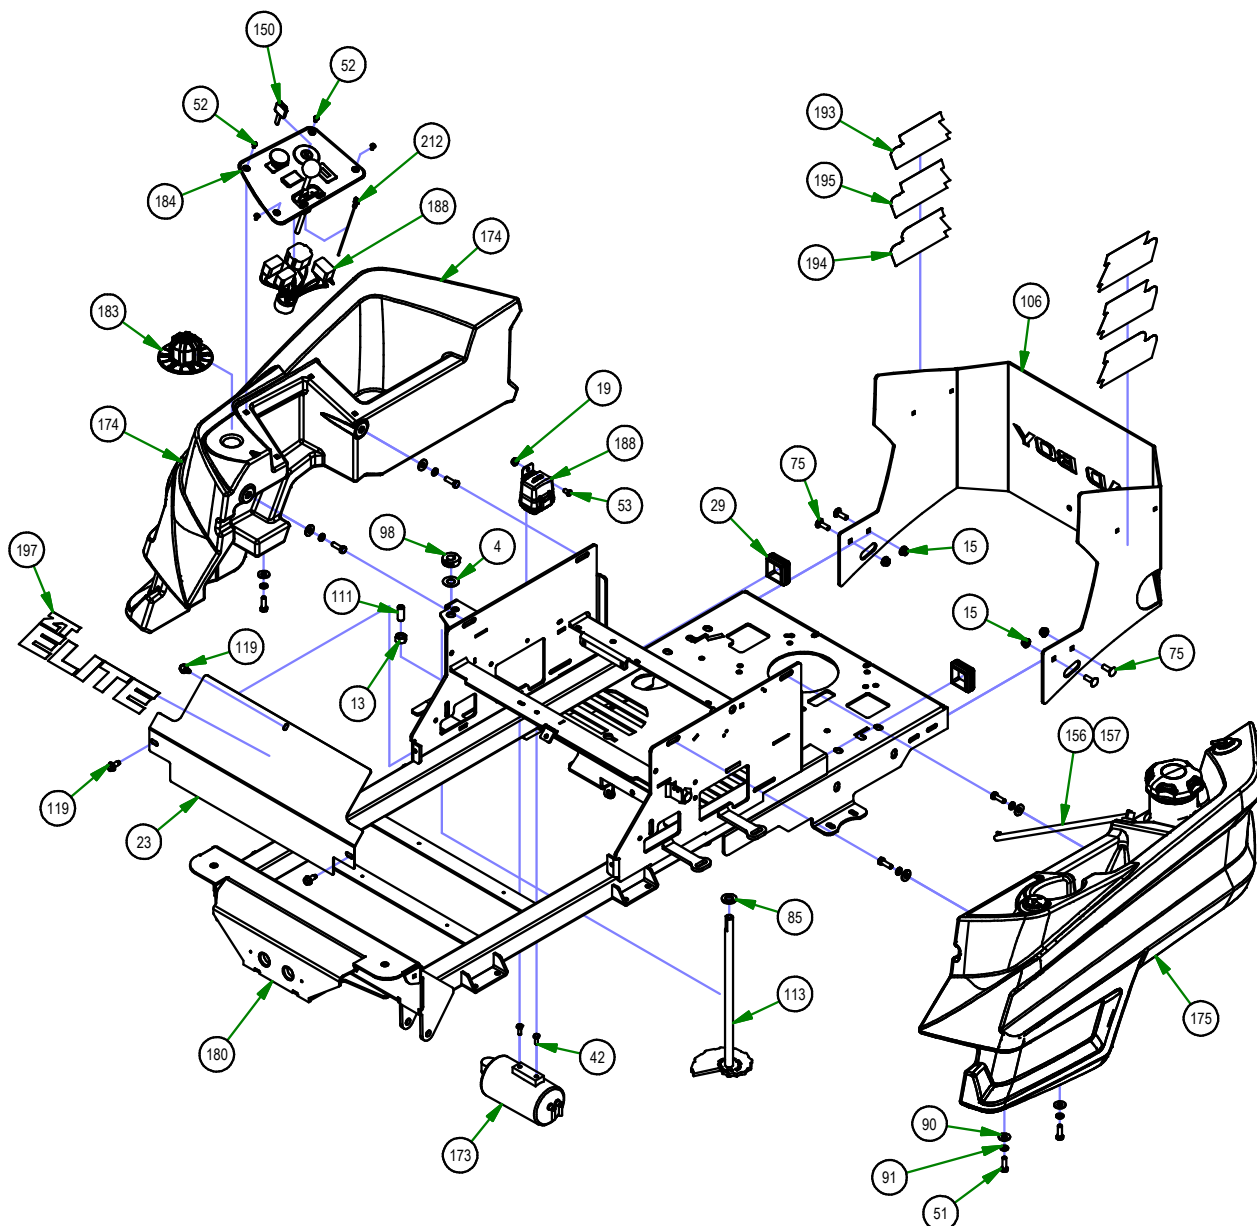

BAD BOY MOWERS

PARTS SECTION: FUEL TANK & REAR COVER

PARTS SECTION: FUEL TANK & REAR COVER

Parts List				Parts List			
ITEM	QTY	PART NUMBER	DESCRIPTION	ITEM	QTY	PART NUMBER	DESCRIPTION
4	1	013-0080-00	.625 ID x 1.250 OD x .062 THK F/W Nylon	113	1	028-0070-17	ZT Deck Height Bar Assembly
13	1	013-7018-00	1/2-13 HEX NUT ZINC	119	3	030-7042-00	5/16-18 X 3/4 HEX WASHER SLOT (F) TCS ZINC
15	4	013-8049-00	5/16-18 NYLON INSERT FLANGE LOCKNUT ZINC	150	1	042-9000-00	Ignition Key
19	1	013-9001-00	1/4-20 HEX SERRATED FLANGE NUT HARD/ZINC	156	1	051-0001-00	15" Fuel Line Assembly
23	1	014-3417-21	2021 ZT Cooler Cover Painted	157	2	051-2014-00	37" Fuel Line Assembly
29	2	014-9000-00	2X2 Frame Plug	173	1	067-0020-01	ZT/Mav EPA Cannister Assy
42	2	018-0024-00	M6-1.0 X 16MM DIN 933 HEX TAP BOLT (CL 8.8) ZINC	174	1	067-2020-00	2021 Maverick Right Side Tank
51	7	018-2007-00	5/16-18 X 1 HEX CAP SCREW (GR.5) ZINC	175	1	067-2021-00	2021 Maverick Left Side Tank
52	4	018-2010-00	10-32 X 3/8 BUTTON SOCKET CAP SCREW 18-8 STAINLESS STEEL	180	1	070-5421-00	2021 ZT Frame - Painted
				183	1	077-9000-00	MZ/ZT Deck Height Dial
53	1	018-2012-00	1/4-20 X 1/2 BUTTON SOCKET CAP SCREW 18-8 STAINLESS STEEL	184	1	079-3460-19	2019 ZT/Maverick Control Panel Assembly
				188	1	086-3050-19	Wiring Harness
75	4	018-8065-00	5/16-18 X 1 CARRIAGE BOLT (GR.8) ZINC	193	1	091-0315-21	2021 ZT Elite 747cc Back Plate Cluster
85	1	019-6017-00	.635 ID X 1.120 OD X .140 THICK FLAT WASHER NYLON	194	1	091-0316-21	2021 ZT Elite 726cc Back Plate Cluster
90	7	019-8044-00	5/16 USS FLAT WASHER (7/8 OD) ZINC	195	1	091-0317-21	2021 ZT Elite 725cc Back Plate Cluster
91	7	019-8051-00	5/16 SPLIT LOCKWASHER ZINC	197	1	091-0389-00	2017 ZT Elite Cooler Cover Decal
98	1	025-0002-00	5/8" Split Collar	212	1	216-1000-17	2017 MZ/ZT/MAV Tach Wire Assy
106	1	026-0209-00	2021 ZT Rear Plate - Painted				
111	1	028-0008-00	Dial Rod Plunger