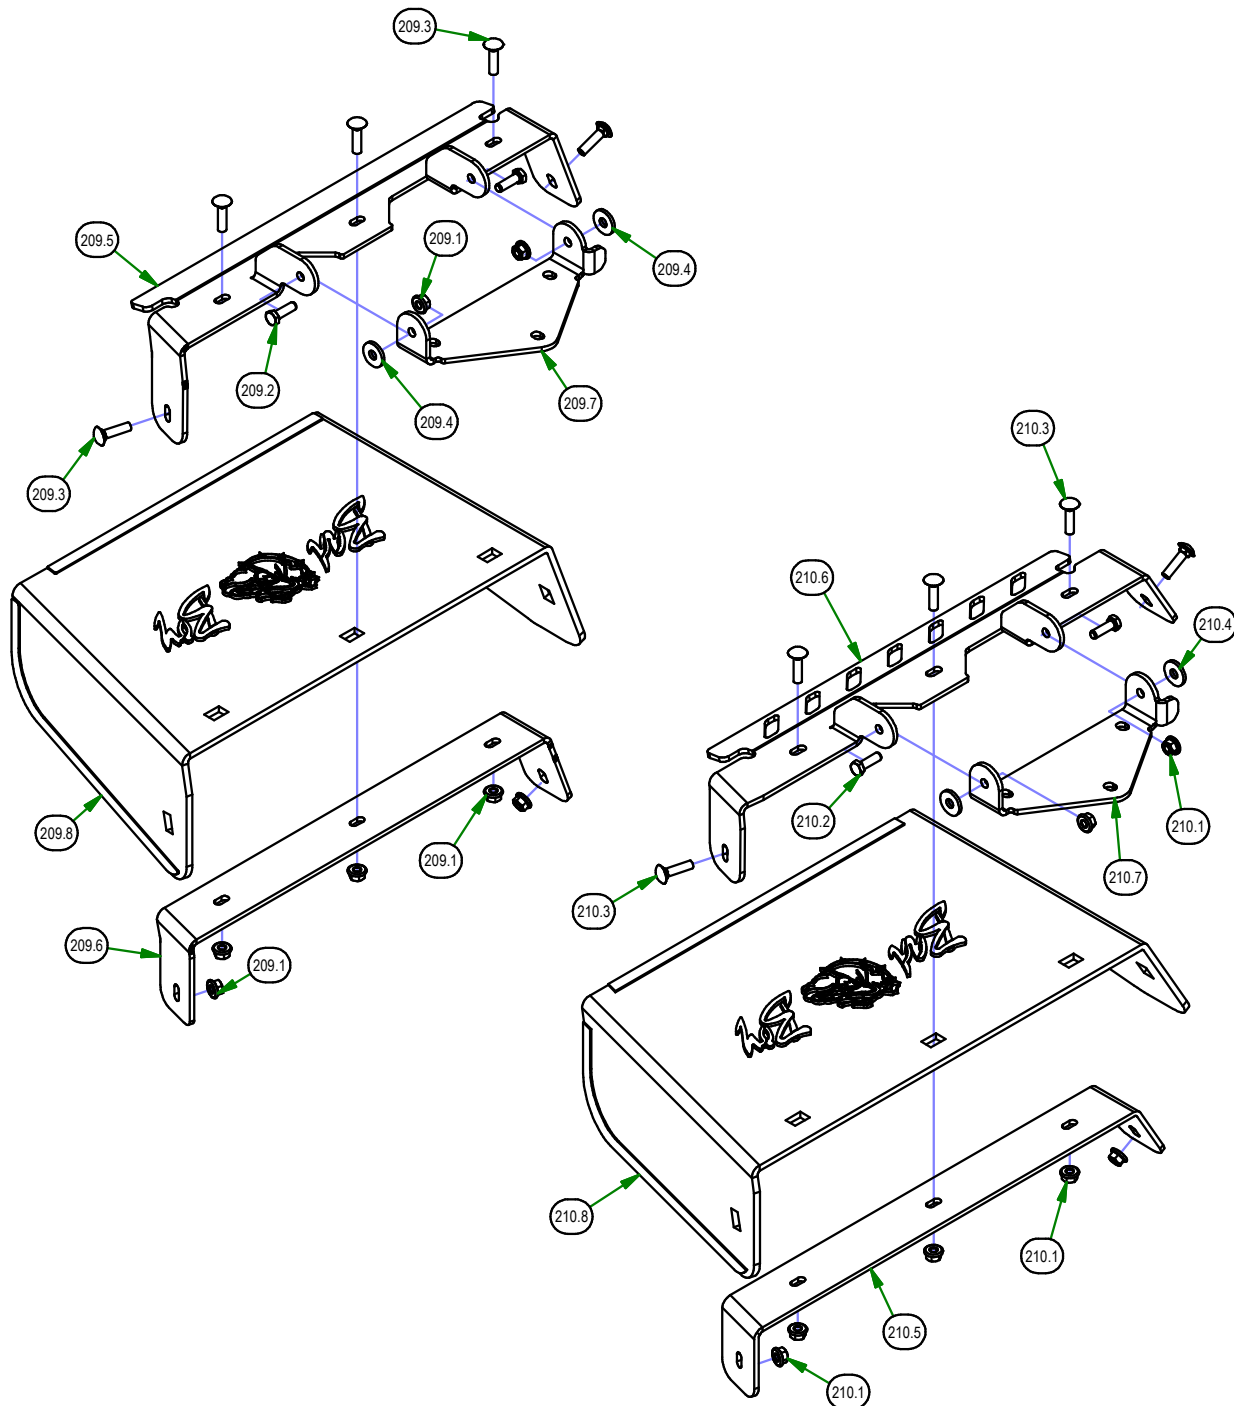

BAD BOY MOWERS

PARTS SECTION: DECK SUB ASSEMBLIES

Parts List				Parts List			
ITEM	QTY	PART NUMBER	DESCRIPTION	ITEM	QTY	PART NUMBER	DESCRIPTION
209	1	210-6005-48	ZT Chute Assembly	210	2	210-6005-98	Discharge Chute Assembly
209.1	7	013-8049-00	5/16-18 NYLON INSERT FLANGE LOCKNUT ZINC	210.1	7	013-8049-00	5/16-18 NYLON INSERT FLANGE LOCKNUT ZINC
209.2	2	018-2007-00	5/16-18 X 1 HEX CAP SCREW (GR.5) ZINC	210.2	2	018-2007-00	5/16-18 X 1 HEX CAP SCREW (GR.5) ZINC
209.3	5	018-4703-00	5/16-18 X 1-1/4 CARRIAGE BOLT ZINC	210.3	5	018-4703-00	5/16-18 X 1-1/4 CARRIAGE BOLT ZINC
209.4	2	019-6042-00	.360 ID X .983 OD X .120 THICK FLAT WASHER NYLON	210.4	2	019-6042-00	.360 ID X .983 OD X .120 THICK FLAT WASHER NYLON
209.5	1	039-4870-00	Discharge Upper Chute Bracket	210.5	1	039-4863-00	60" Discharge Lower Bracket
209.6	1	039-4871-00	Discharge Lower Chute Bracket	210.6	1	039-4864-00	60" Discharge Chute Upper Hanger
209.7	1	206-6017-00	Discharge Chute Hanger (deck mounted)	210.7	1	206-6017-00	Discharge Chute Hanger (deck mounted)
209.8	1	210-6005-00	Rubber Discharge Chute	210.8	1	210-6005-00	Rubber Discharge Chute