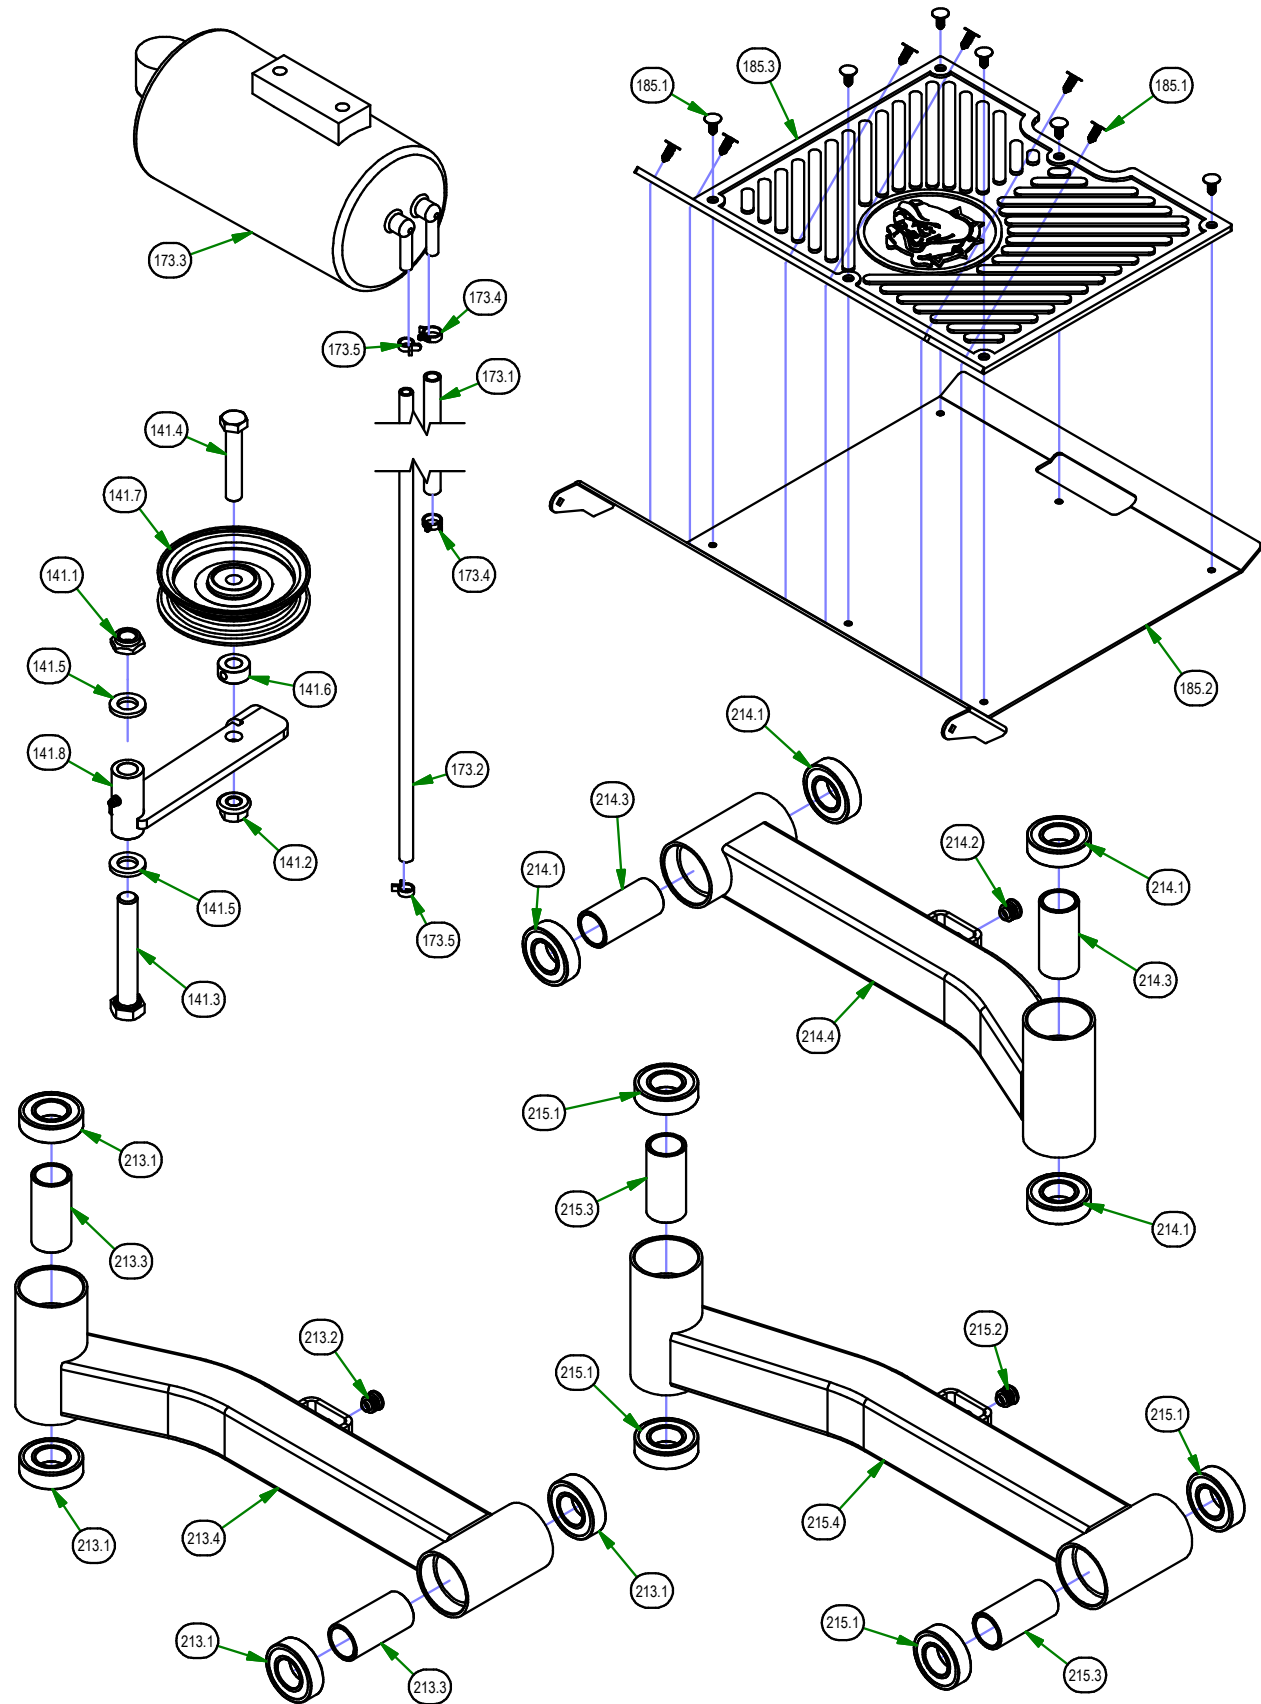

BAD BOY MOWERS

PARTS SECTION: FRAME SUB ASSEMBLIES

PARTS SECTION: FRAME SUB ASSEMBLIES

Parts List				Parts List			
ITEM	QTY	PART NUMBER	DESCRIPTION	ITEM	QTY	PART NUMBER	DESCRIPTION
141	1	039-5944-01	ZT Pump Idler	185.2	1	079-3470-18	2018 Maverick Floorboard
141.1	1	013-5301-00	5/8-11 NYLON INSERT JAM LOCKNUT ZINC	185.3	1	081-4000-00	2017 MZ/ZT Floor Mat
141.2	1	013-8050-00	1/2-13 NYLON INSERT FLANGE LOCKNUT ZINC	213	1	250-1751-21	2021 ZT Suspension Arm Assembly Short Right (48")
141.3	1	018-5311-00	5/8-11 X 4 HEX CAP SCREW (GR.8) ZINC YELLOW	213.1	4	010-1050-00	1641 BEARING W/2 CONTACT RUBBER SEALS
141.4	1	018-6036-00	1/2-13 X 2-3/4 HEX CAP SCREW (GR.5) ZINC	213.2	1	014-3010-00	5/8 Round Insert
141.5	2	019-6017-00	.635 ID X 1.120 OD X .140 THICK FLAT WASHER NYLON	213.3	2	025-0003-00	2016 Front Bearing Spacer
141.6	1	025-7036-00	1/2 SOLID SHAFT COLLAR (W/1 SET SCREW) ZINC	213.4	1	250-1751-00	2021 ZT RH Front Arm - Short
141.7	1	033-6001-00	4 3/4" Idler Pulley	214	1	250-1801-21	2021 ZT Suspension Arm Assembly Left (48", 54", & 60")
141.8	1	039-5944-00	Pump Idler Bracket	214.1	4	010-1050-00	1641 BEARING W/2 CONTACT RUBBER SEALS
173	1	067-0020-01	ZT/Mav EPA Cannister Assy	214.2	1	014-3010-00	5/8 Round Insert
173.1	1	051-2020-01	1/4" Vinyl Tubing, 46" Long	214.3	2	025-0003-00	2016 Front Bearing Spacer
173.2	1	051-2025-02	3/16" Vinyl Tubing, 55" Long	214.4	1	250-1801-00	2021 ZT LH Front Arm
173.3	1	067-0020-00	Carbon Canister	215	1	250-1851-21	2021 ZT Suspension Arm Assembly Long Right (54" & 60")
173.4	2	072-8070-00	3/16 Vinyl Clamp	215.1	4	010-1050-00	1641 BEARING W/2 CONTACT RUBBER SEALS
173.5	2	072-8073-00	3/16" Vinyl Hose Clamp	215.2	1	014-3010-00	5/8 Round Insert
185	1	079-3470-20	2020 Maverick and 2021 ZT Elite Floorboard Assembly	215.3	2	025-0003-00	2016 Front Bearing Spacer
185.1	12	040-6080-00	Ratchet Fastener	215.4	1	250-1851-00	2021 ZT RH Front Arm - Long