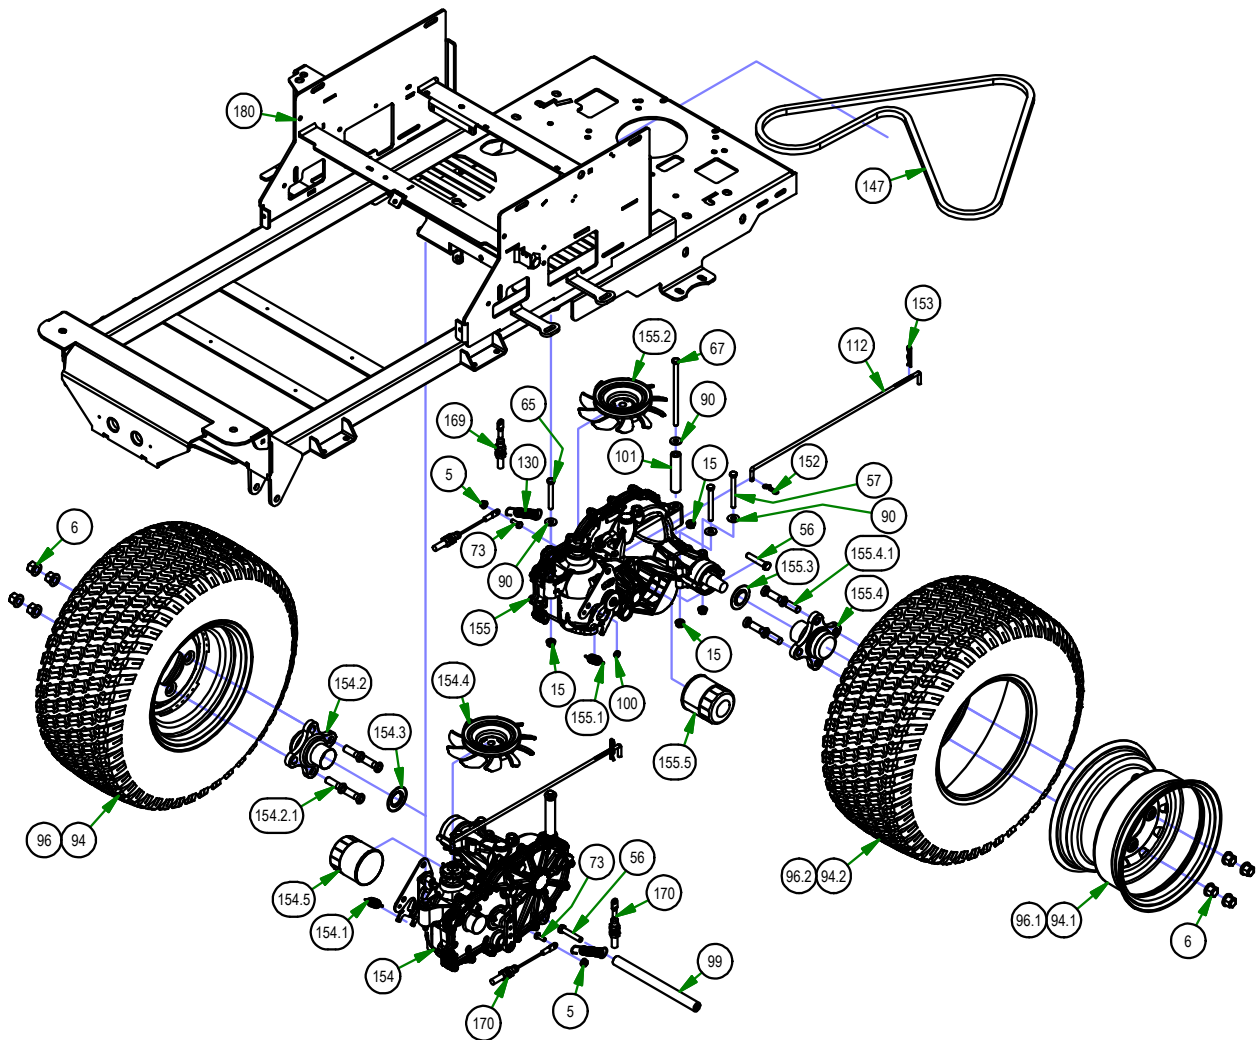

Parts List				Parts List			
ITEM	QTY	PART NUMBER	DESCRIPTION	ITEM	QTY	PART NUMBER	DESCRIPTION
5	2	013-2050-00	1/4-20 NYL INSERT FLANGE LOCKNUT ZINC	147	1	041-6400-00	Pump Belt
6	8	013-3000-00	Acorn Lug Nut	152	2	044-2004-00	Bow Pin
15	8	013-8049-00	5/16-18 NYLON INSERT FLANGE LOCKNUT ZINC	153	2	044-2008-00	Neutral Rod Clip
56	2	018-3000-00	3/8-16 X 2 HEX CAP SCREW (GR.5) ZINC	154	1	050-2095-02	2021 RH 3100 Transaxle
57	4	018-4701-00	5/16-18 X 3 HEX CAP SCREW (GR.5) ZINC	154.1	1	034-9080-00	Gold Transaxle Spring
65	2	018-5344-00	5/16-18 X 2-1/2 HEX CAP SCREW (GR.5) ZINC	154.2	1	050-2076-00	ZT Transaxle Wheel Hub
67	2	018-5355-00	5/16-18 X 6 HEX CAP SCREW (GR.5) ZINC	154.2.1	4	050-2012-00	Transaxle Wheel Studs/ Drum Brake Studs
73	2	018-8052-00	1/4-20 X 3/4 HEX CAP SCREW (GR.5) ZINC	154.5	1	063-1050-00	ZT Hydraulic Filter
90	8	019-8044-00	5/16 USS FLAT WASHER (7/8 OD) ZINC	154.3	1	050-8010-00	2021 ZT/Maverick Transaxle Seal Kit (ZT-2800)
94	2	022-2015-00	ZT Tire and Rim Assembly 22 x 11 - 10	154.4	1	050-2070-00	2021 ZT/Maverick Transaxle Fan/Pulley Kit
94.1	1	022-2015-50	ZT Wheel Only 22x11-10	155	1	050-2096-02	2021 LH 3100 Transaxle
94.2	1	022-2020-00	ZT Tire Only 22x11-10	155.1	1	034-9080-00	Gold Transaxle Spring
96	2	022-2018-00	2017 ZT Black Assy 22x10-10 48" Deck	155.2	1	050-2070-00	2021 ZT/Maverick Transaxle Fan/Pulley Kit
96.1	1	022-2019-17	WHEEL, 10", BLACK	155.3	1	050-8010-00	2021 ZT/Maverick Transaxle Seal (ZT-2800)
96.2	1	022-2024-17	TIRE, 22X10-10	155.5	1	063-1050-00	ZT Hydraulic Filter
99	1	025-0017-00	2017 Transaxle Spacer-ZT	155.4	1	050-2076-00	ZT Transaxle Wheel Hub
100	2	025-0036-00	Drive Arm Transaxle Spacer	155.4.1	4	050-2012-00	Transaxle Wheel Studs/ Drum Brake Studs
101	2	025-0070-00	2017 Transaxle Spacer	169	1	064-3050-21	2021 Load Balanced Brake Cable 1
112	2	028-0070-00	Neutral Rod	170	1	064-3051-21	2021 Load Balanced Brake Cable 2
130	2	034-1026-00	Brake Return Spring	180	1	070-5421-00	2021 ZT Frame - Painted