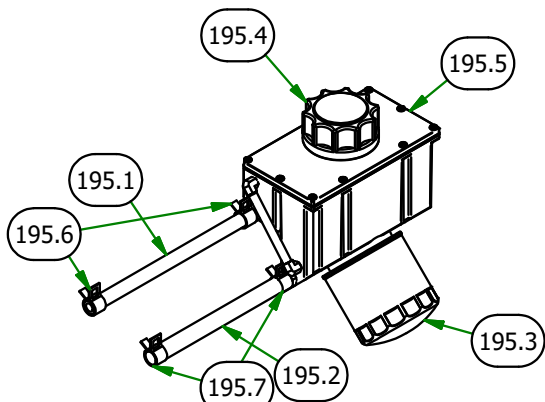

043-8929-00
Hold Down Assembly

PARTS SECTION: TANKS & BATTERY (CONT.)

067-8053-19 Parts List				067-8054-19 Parts List			
ITEM	QTY	PART NUMBER	DESCRIPTION	ITEM	QTY	PART NUMBER	DESCRIPTION
195.1	1	051-8063-04	3/8" Clear Hose x 4 1/2"	196.1	1	051-8063-04	3/8" Clear Hose x 4 1/2"
195.2	1	051-8064-10	1/2 Clear Braded Hose Priced/Foot x 9.5"	196.2	1	051-8064-10	1/2 Clear Braded Hose Priced/Foot x 9.5"
195.3	1	063-8014-00	Hydraulic Filter	196.3	1	063-8014-00	Hydraulic Filter
195.4	1	066-8050-00	Hydraulic Tank Cap W/Dipstick	196.4	1	066-8050-00	Hydraulic Tank Cap W/Dipstick
195.5	1	067-8053-00	2019 Left Outlaw Gen2 Hydro Tank Suspension Only	196.5	1	067-8054-00	2019 Right Outlaw Gen2 Hydro Tank Suspension Only
195.6	2	072-8065-00	3/8" Hose Clamp	196.6	2	072-8065-00	3/8" Hose Clamp
195.7	2	072-8066-00	1/2 Hose Clamp	196.7	2	072-8066-00	1/2 Hose Clamp
067-9950-50 Parts List				067-9960-50 Parts List			
ITEM	QTY	PART NUMBER	DESCRIPTION	ITEM	QTY	PART NUMBER	DESCRIPTION
197.1	1	067-6054-00	Roll Over Valve Grommet	198.1	1	067-4080-00	Fuel Gauge with Grommet
197.2	1	067-6070-00	Rollover Valve	198.2	1	067-6054-00	Roll Over Valve Grommet
197.3	1	067-9901-00	Fuel Pick-up	198.3	1	067-6056-00	Fuel Gauge Grommet
197.4	1	067-9904-00	Fuel Cap	198.4	1	067-6070-00	Rollover Valve
				198.5	1	067-9901-00	Fuel Pick-up
				198.6	1	067-9904-00	Fuel Cap

067-8053-19
LH Rogue Hydro Tank Assy