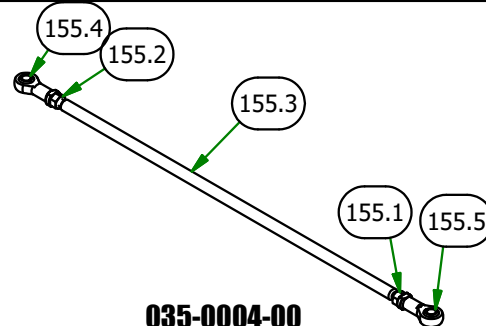

035-0004-00
2019 Outlaw Gen2 XP Push Rod Assembly