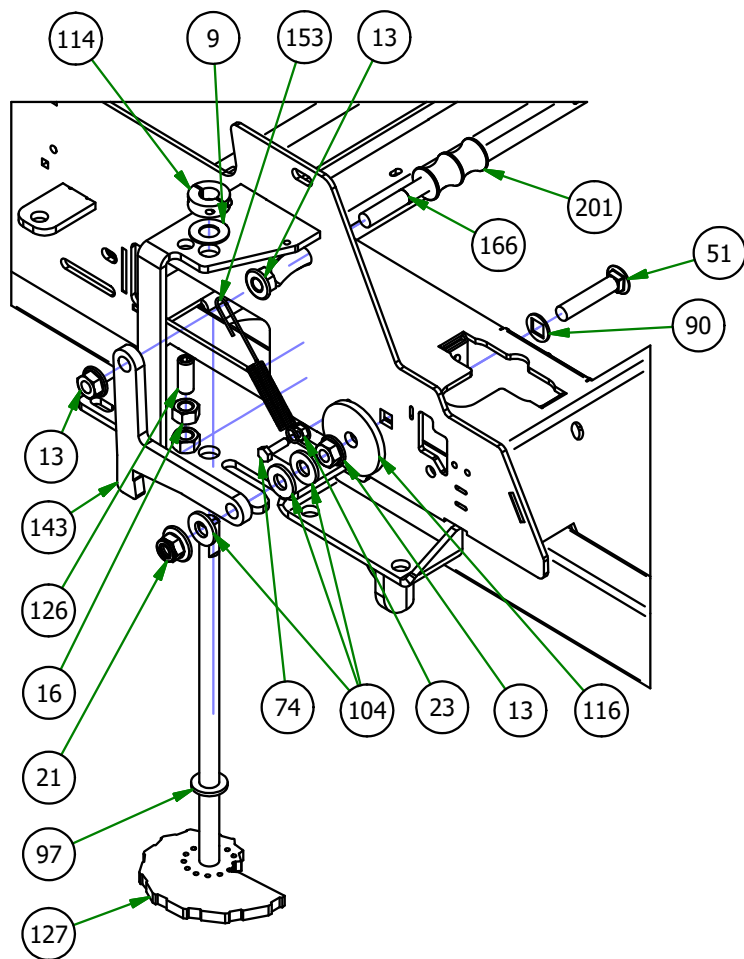

PARTS SECTION: DECK HEIGHT CONTROL (CONT.)

017-9075-00 Parts List				028-0015-19 Parts List			
ITEM	QTY	PART NUMBER	DESCRIPTION	ITEM	QTY	PART NUMBER	DESCRIPTION
47.1	1	017-9000-00	Two Piece Pillow Block (Male)	127.1	1	018-4011-00	3/8-24 Nylon Insert jam locknut
47.2	1	017-9050-00	Two Piece Pillow Block (Female)	127.2	1	019-5029-00	3/8" Flat Washer
47.3	1	017-9025-00	Two Piece Pillow Block Strap	127.3	1	026-1101-00	2019 Deck Height Cam
				127.4	1	028-0015-00	2019 Outlaw Gen2 Dial Rod