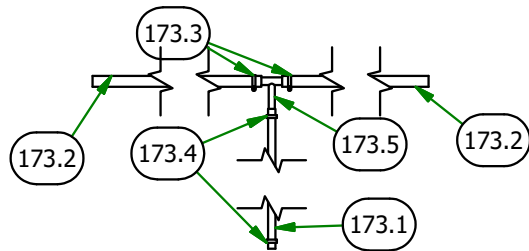

PARTS SECTION: TANKS & BATTERY (CONT.)

043-8929-00 Parts List				051-2019-28 Parts List			
ITEM	QTY	PART NUMBER	DESCRIPTION	ITEM	QTY	PART NUMBER	DESCRIPTION
165.1	2	013-8051-00	1/4-20 WING NUT FORGED (TYPE A) LIGHT SERIES ZINC	174.1	1	051-8067-28	1/4" Fuel Line Hose
165.2	2	018-8050-00	1/4-20 X 8 CARRIAGE BOLT (MIN 6" THREAD) ZINC	174.2	2	051-8075-26	5/16" fuel line hose
165.3	1	043-8929-00	Battery Hold Down	174.3	2	072-8068-00	5/16 Fuel Line Clamp
051-2019-22 Parts List				051-2019-32 Parts List			
ITEM	QTY	PART NUMBER	DESCRIPTION	ITEM	QTY	PART NUMBER	DESCRIPTION
173.1	1	051-8067-22	1/4" Fuel Line Hose	174.4	2	072-8069-00	1/4 Fuel Hose Clamp
173.2	2	051-8075-26	5/16" fuel line hose	174.5	1	073-8069-00	5/16 x 5/16 x 1/4 Fuel Line T
173.3	2	072-8068-00	5/16 Fuel Line Clamp	051-2019-32 Parts List			
173.4	2	072-8069-00	1/4 Fuel Hose Clamp	ITEM	QTY	PART NUMBER	DESCRIPTION
173.5	1	073-8069-00	5/16 x 5/16 x 1/4 Fuel Line T	175.1	1	051-8067-32	1/4" Fuel Line Hose
				175.2	2	051-8075-26	5/16" fuel line hose
				175.3	2	072-8068-00	5/16 Fuel Line Clamp
				175.4	2	072-8069-00	1/4 Fuel Hose Clamp
				175.5	1	073-8069-00	5/16 x 5/16 x 1/4 Fuel Line T