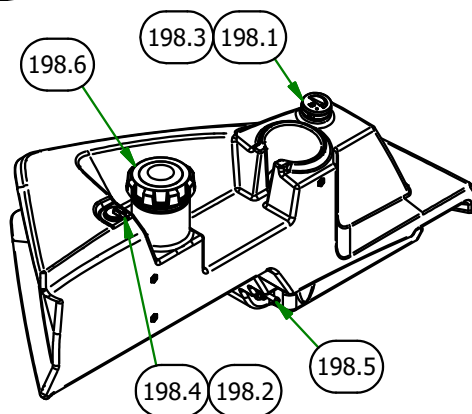

PARTS SECTION: TANKS & BATTERY (CONT.)

067-8053-19 Parts List				067-8054-19 Parts List			
ITEM	QTY	PART NUMBER	DESCRIPTION	ITEM	QTY	PART NUMBER	DESCRIPTION
195.1	1	051-8063-04	3/8" Clear Hose x 4 1/2"	196.1	1	051-8063-04	3/8" Clear Hose x 4 1/2"
195.2	1	051-8064-10	1/2 Clear Braded Hose Priced/Foot x 9.5"	196.2	1	051-8064-10	1/2 Clear Braded Hose Priced/Foot x 9.5"
195.3	1	063-8014-00	Hydraulic Filter	196.3	1	063-8014-00	Hydraulic Filter
195.4	1	066-8050-00	Hydraulic Tank Cap W/Dipstick	196.4	1	066-8050-00	Hydraulic Tank Cap W/Dipstick
195.5	1	067-8053-00	2019 Left Outlaw Gen2 Hydro Tank Suspension Only	196.5	1	067-8054-00	2019 Right Outlaw Gen2 Hydro Tank Suspension Only
195.6	2	072-8065-00	3/8" Hose Clamp	196.6	2	072-8065-00	3/8" Hose Clamp
195.7	2	072-8066-00	1/2 Hose Clamp	196.7	2	072-8066-00	1/2 Hose Clamp
067-9950-50 Parts List				067-9960-50 Parts List			
ITEM	QTY	PART NUMBER	DESCRIPTION	ITEM	QTY	PART NUMBER	DESCRIPTION
197.1	1	067-6054-00	Roll Over Valve Grommet	198.1	1	067-4080-00	Fuel Gauge with Grommet
197.2	1	067-6070-00	Rollover Valve	198.2	1	067-6054-00	Roll Over Valve Grommet
197.3	1	067-9901-00	Fuel Pick-up	198.3	1	067-6056-00	Fuel Gauge Grommet
197.4	1	067-9904-00	Fuel Cap	198.4	1	067-6070-00	Rollover Valve
				198.5	1	067-9901-00	Fuel Pick-up
				198.6	1	067-9904-00	Fuel Cap