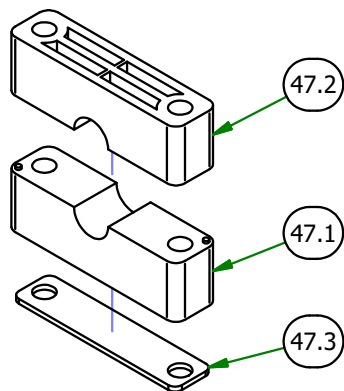

PARTS SECTION: DECK HEIGHT CONTROL (CONT.)

017-9075-00 Parts List				028-0015-19 Parts List			
ITEM	QTY	PART NUMBER	DESCRIPTION	ITEM	QTY	PART NUMBER	DESCRIPTION
47.1	1	017-9000-00	Two Piece Pillow Block (Male)	127.1	1	018-4011-00	3/8-24 Nylon Insert jam locknut
47.2	1	017-9050-00	Two Piece Pillow Block (Female)	127.2	1	019-5029-00	3/8" Flat Washer
47.3	1	017-9025-00	Two Piece Pillow Block Strap	127.3	1	026-1101-00	2019 Deck Height Cam
				127.4	1	028-0015-00	2019 Outlaw Gen2 Dial Rod