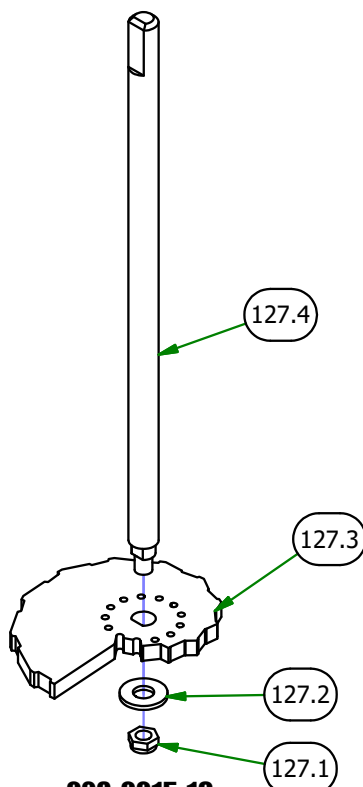

PARTS SECTION: DECK HEIGHT CONTROL (CONT.)

017-9075-00 Parts List				028-0015-19 Parts List			
ITEM	QTY	PART NUMBER	DESCRIPTION	ITEM	QTY	PART NUMBER	DESCRIPTION
47.1	1	017-9000-00	Two Piece Pillow Block (Male)	127.1	1	018-4011-00	3/8-24 Nylon Insert jam locknut
47.2	1	017-9050-00	Two Piece Pillow Block (Female)	127.2	1	019-5029-00	3/8" Flat Washer
47.3	1	017-9025-00	Two Piece Pillow Block Strap	127.3	1	026-1101-00	2019 Deck Height Cam
				127.4	1	028-0015-00	2019 Outlaw Gen2 Dial Rod