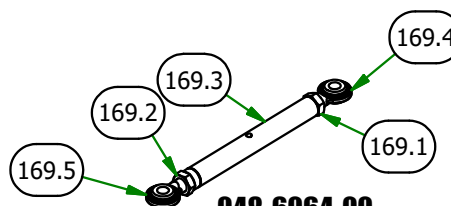

**022-4090-00**  
**2019 Assy-26x12-12 Reaper Turf -10.5" Rim**

**022-4091-00**  
**2019 Assy-26x12-12 Reaper Turf-8.5" Rim**

**039-0031-19**  
**2019 Rogue Pump Idler Assy**

**048-6061-00**  
**2019 Suspension Radius Rod Assembly**