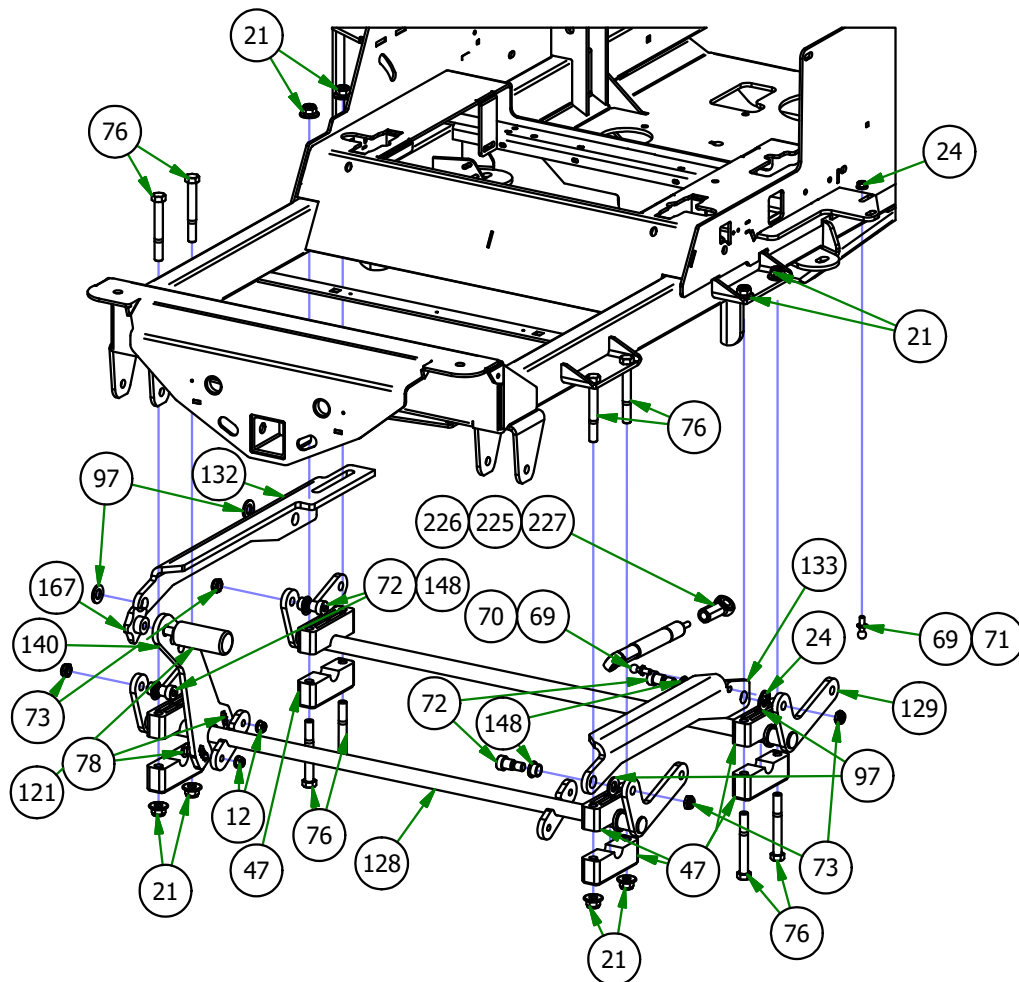

Parts List				Parts List			
ITEM	QTY	PART NUMBER	DESCRIPTION	ITEM	QTY	PART NUMBER	DESCRIPTION
9	1	013-0080-00	.625 ID x 1.250 OD x .062 THK F/W Nylon	114	1	025-0002-00	5/8" Split Collar
12	2	013-5202-00	3/8" Nylock Flange Nut	116	1	025-0025-00	MZ Deck Idler Spacer
13	3	013-5300-00	1/2" Flange Nut	121	1	026-0026-00	Knurled Pedal
16	1	013-7018-00	1/2" Hex Nut	126	1	028-0008-00	Dial Rod Plunger
21	9	013-8050-00	1/2-13 NYLON INSERT FLANGE LOCKNUT ZINC	127	1	028-0015-19	2019 Outlaw Gen2 Deck Height Dial Rod Assy
23	2	013-9001-00	1/4-20 Hex Flange Nuts Zinc w/Serrations	128	1	028-0026-00	2019 Outlaw Actuator - Front
24	2	013-9002-00	5/16" Flange Nut	129	1	028-0027-00	2019 Outlaw Actuator - Rear
47	4	017-9075-00	Pillow Block Assembly	132	1	028-6075-00	2019 Actuator Linkage - Right
51	1	018-0043-00	1/2 x 2-1/2 Carriage Bolt	133	1	028-6076-00	2019 Actuator Linkage - Left
69	2	018-2049-00	13mm Damper Ball Stud-Steering	140	1	031-0003-00	Foot Lift Upright Lever
70	1	018-2050-00	10mm Damper Ball Stud-Steering	143	1	031-0125-00	2019 Outlaw Deck Travel Lock
71	1	018-2055-00	10mm Damper Ball Stud-XP Linkage	148	4	032-5052-00	Bronze Bushing - SF - 2024-8
72	4	018-3001-00	5/8" x 5/8" Shoulder Bolt	153	1	034-1025-00	Brake Spring
73	4	018-4010-00	1/2" Nylock Nut (1/2 Jam)	166	1	044-4000-00	Seat Bracket Pin
74	1	018-4702-00	1/4-20 x 1-1/4 GR 5 Hex Bolt	167	1	045-6044-00	Foot Pedal Knob 1/2-13
76	8	018-5019-00	1/2" x 4" Bolt (Grade 8)	201	1	069-4011-00	Travel Lock Rubber Grip
78	2	018-5043-00	3/8" x 1 1/4" Carriage Bolt	206	1	070-5372-19	2019 Vertical Suspension Frame
90	1	019-0007-00	.517 Square Hole Round Washer	225	1	087-5400-00	200 lb Gas Spring - 54" Deck outlaw
97	5	019-6017-00	.630 ID Plastic Washer	226	1	087-6100-00	250lb Gas Spring - 61" Deck
104	3	019-8054-00	.505 Nylon Spacer	227	1	087-7200-00	300lb Gas Spring - 72" Deck