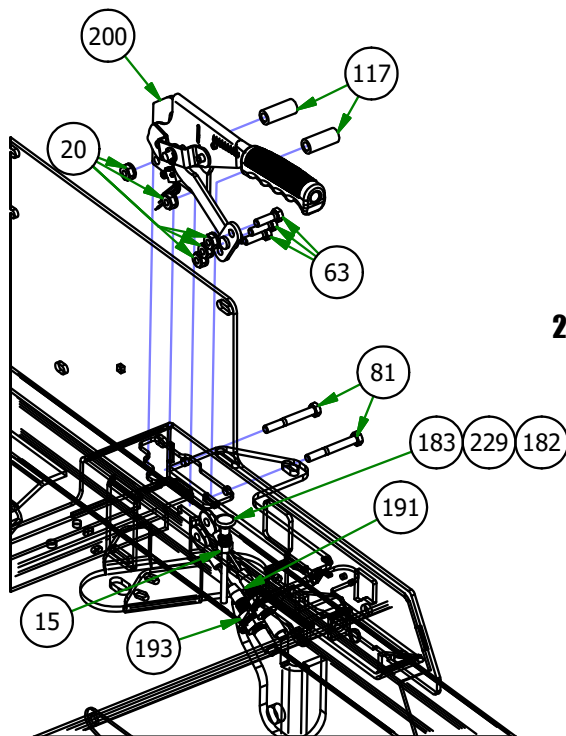

# PARTS SECTION: TANKS & BATTERY (CONT.)

043-8929-00 Parts List				051-2019-28 Parts List			
ITEM	QTY	PART NUMBER	DESCRIPTION	ITEM	QTY	PART NUMBER	DESCRIPTION
165.1	2	013-8051-00	1/4-20 WING NUT FORGED (TYPE A) LIGHT SERIES ZINC	174.1	1	051-8067-28	1/4" Fuel Line Hose
165.2	2	018-8050-00	1/4-20 X 8 CARRIAGE BOLT (MIN 6" THREAD) ZINC	174.2	2	051-8075-26	5/16" fuel line hose
165.3	1	043-8929-00	Battery Hold Down	174.3	2	072-8068-00	5/16 Fuel Line Clamp
051-2019-22 Parts List				051-2019-32 Parts List			
ITEM	QTY	PART NUMBER	DESCRIPTION	ITEM	QTY	PART NUMBER	DESCRIPTION
173.1	1	051-8067-22	1/4" Fuel Line Hose	174.4	2	072-8069-00	1/4 Fuel Hose Clamp
173.2	2	051-8075-26	5/16" fuel line hose	174.5	1	073-8069-00	5/16 x 5/16 x 1/4 Fuel Line T
173.3	2	072-8068-00	5/16 Fuel Line Clamp	051-2019-32 Parts List			
173.4	2	072-8069-00	1/4 Fuel Hose Clamp	ITEM	QTY	PART NUMBER	DESCRIPTION
173.5	1	073-8069-00	5/16 x 5/16 x 1/4 Fuel Line T	175.1	1	051-8067-32	1/4" Fuel Line Hose
				175.2	2	051-8075-26	5/16" fuel line hose
				175.3	2	072-8068-00	5/16 Fuel Line Clamp
				175.4	2	072-8069-00	1/4 Fuel Hose Clamp
				175.5	1	073-8069-00	5/16 x 5/16 x 1/4 Fuel Line T