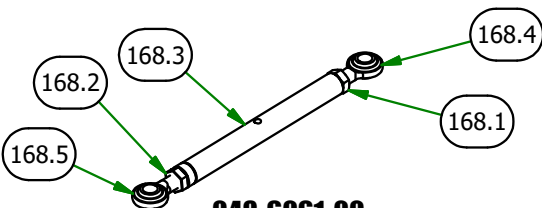

022-4090-00
2019 Assy-26x12-12 Reaper Turf -10.5" Rim

022-4091-00
2019 Assy-26x12-12 Reaper Turf-8.5" Rim