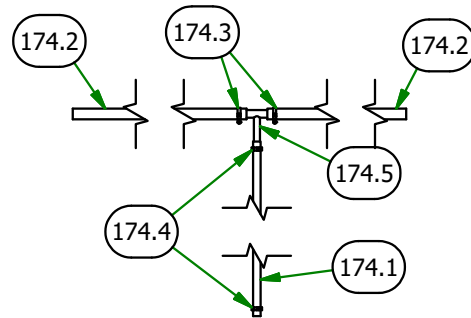

051-2019-22
2019 Rebel Rogue Renegade Fuel Line for Vanguard & Yamaha