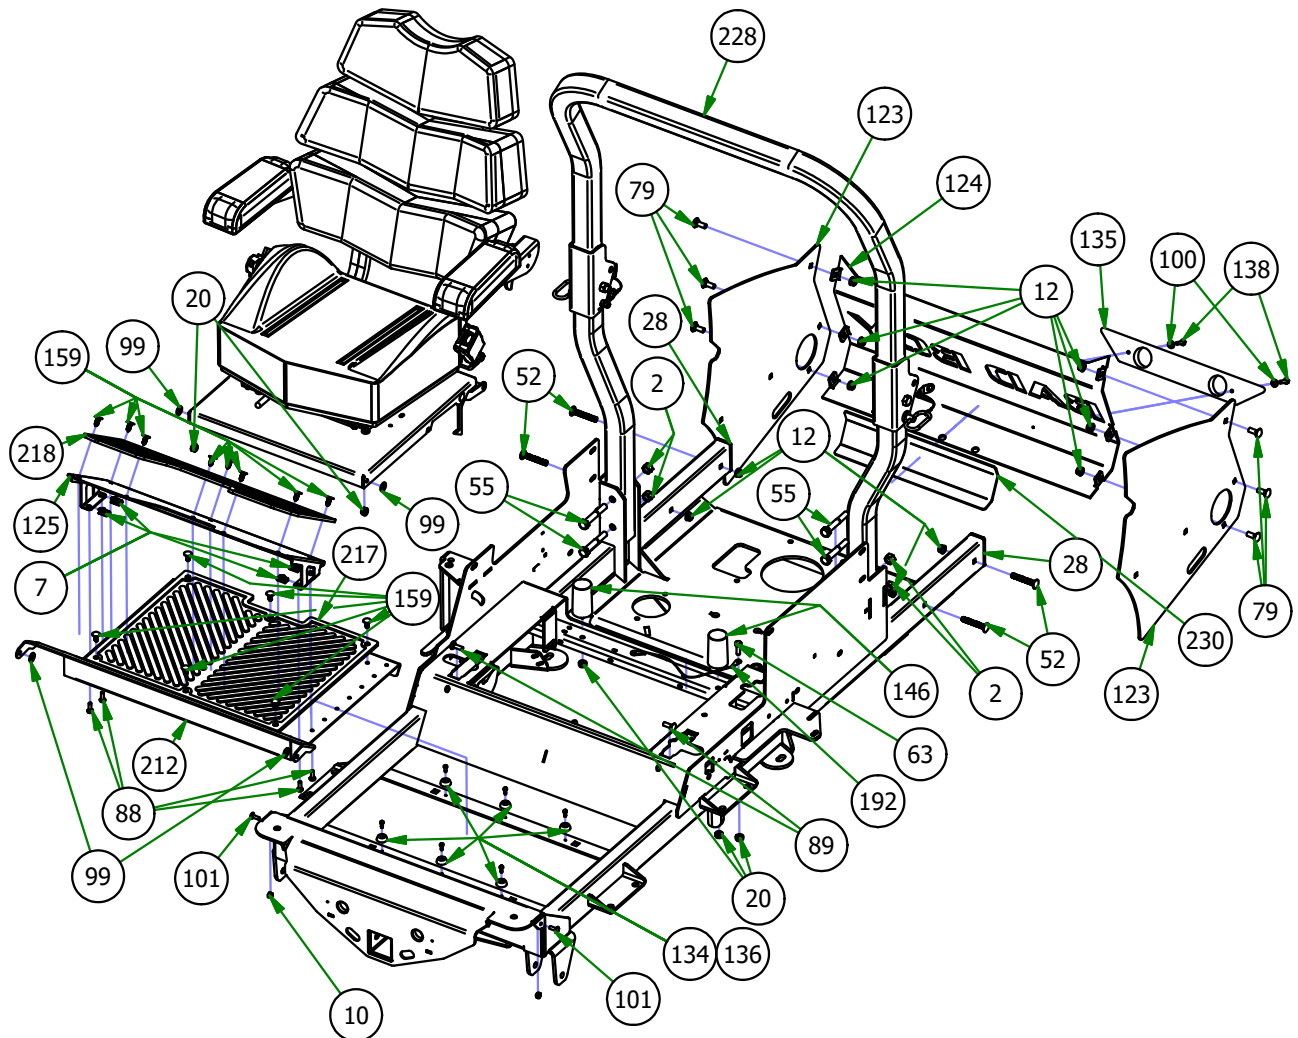

039-0031-19
2019 Rogue Pump Idler Assy

048-6064-00
2019 Suspension Radius Rod Assembly

Parts List				Parts List			
ITEM	QTY	PART NUMBER	DESCRIPTION	ITEM	QTY	PART NUMBER	DESCRIPTION
2	4	013-0005-00	1/2" Center Lock Nut	123	2	026-2209-00	2019 Rouge Rear Cover Side Plate
7	4	013-0054-00	1/4-20 Cage Nut	124	1	026-2221-00	2019 Vertical Rear Cover Tailgate Plate
10	2	013-2050-00	1/4-20 Hex flang lock nut	125	1	026-2230-00	2019 Outlaw Adjustable Foot Plate
12	10	013-5202-00	3/8" Nylock Flange Nut	131	1	028-0090-00	Seat Latch Rod Assembly
20	11	013-8049-00	5/16-18 Nylon Flange Nut	134	6	029-4010-00	Button Bumper
24	4	013-9002-00	5/16" Flange Nut	135	1	029-8000-00	2017 XP Bumper
26	1	013-9005-00	5/16-18 Nylock Jam Nut 1/2 Nut	136	6	030-3050-00	#10 x 1/2" Self Tapping Screw
28	2	014-9003-00	1 1/2 x 3 Frame Plug	138	2	030-7040-00	1/4 x 1 Hex Head Tek screw
48	2	018-0024-00	M6-1.0 X 16MM Hex Bolt	146	2	032-0001-00	2019 Bad Boy X Cylindrical Seat Mount
52	4	018-0044-00	3/8" x 2 1/2" Carriage Bolt	153	1	034-1025-00	Brake Spring
55	4	018-0050-00	1/2-13 X 3.25 Hex Bolt - Grade 5	159	14	040-6080-00	Ratchet Fastener
63	1	018-2007-00	5/16" x 1" Bolt	192	1	064-8081-00	Seat Cable
75	1	018-4703-00	5/16" x 1 1/4" Carriage Bolt	194	1	067-0020-19	2019 Outlaw EPA Cannister Assembly
79	6	018-5044-00	3/8" x 1" Carriage Bolt	206	1	070-5372-19	2019 Vertical Suspension Frame
88	4	018-8052-00	1/4" x 3/4" Hex Bolt	207	1	071-5066-00	2019 Rogue Seat
89	3	018-8065-00	5/16" x 1" Carriage Bolt	212	1	079-3155-00	2019 Outlaw Floorboard
99	6	019-6042-00	.360 ID Plastic Washer	217	1	081-0050-00	OUTLAW2019_FLOORMAT
100	2	019-7040-00	1/4 USS Flat Washer Zinc	218	1	081-0051-00	FLOORMAT_OUTLAW_2019
101	2	019-8040-00	1/4" x 3/4" Carriage Bolt	228	1	089-0006-00	2019 2X2 Folding ROPS
122	1	026-2019-00	2019 Outlaw Seat Plate	230	1	091-4050-00	Heat Shield (Fiberglass Adhesive)