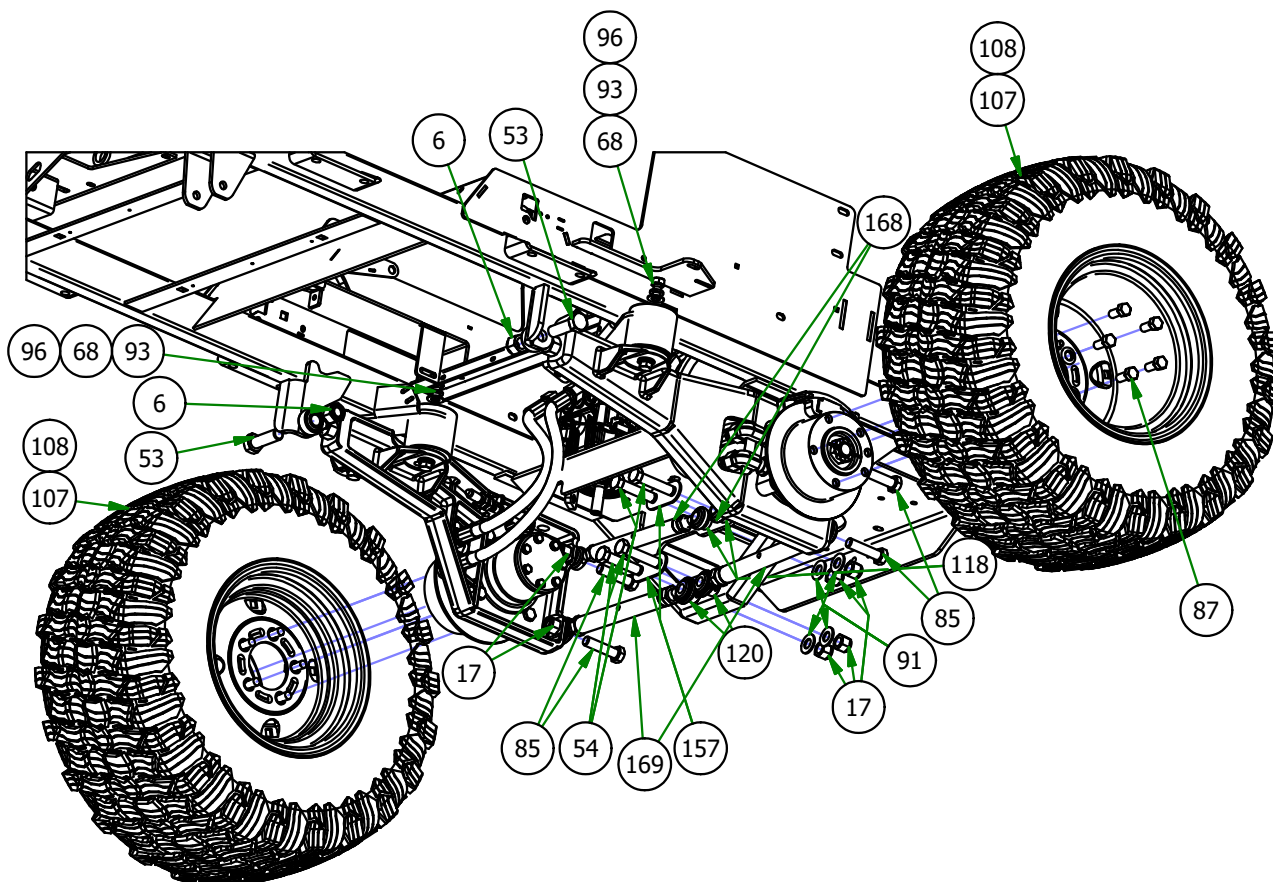

BAD BOY MOWERS

PARTS SECTION: REAR SUSPENSION (CONT.)

PARTS SECTION: REAR SUSPENSION (CONT.)

022-4090-00 Parts List				022-4091-00 Parts List			
ITEM	QTY	PART NUMBER	DESCRIPTION	ITEM	QTY	PART NUMBER	DESCRIPTION
107.1	1	022-4085-00	2019 26x12-12 Reaper Turf Tire	108.1	1	022-4070-00	12x8.5 Black Wheel
107.2	1	022-4086-00	2019 10.5" Wheel	108.2	1	022-4085-00	2019 26x12-12 Reaper Turf Tire
039-0031-19 Parts List				048-6061-00 Parts List			
ITEM	QTY	PART NUMBER	DESCRIPTION	ITEM	QTY	PART NUMBER	DESCRIPTION
156.1	1	013-5301-00	5/8-11 Nylon Insert Jam Half Nut	168.1	1	013-0019-00	5/8-11 HEX JAM NUT ZINC
156.2	1	018-0015-00	1/2" x 3" Hex Bolt	168.2	1	013-0020-00	NUT, 5/8-18LH
156.3	1	018-4010-00	1/2" Nylock Nut (1/2 Jam)	168.3	1	048-0001-00	2019 Suspension Link Body
156.4	1	018-5311-00	5/8" x 4" Hex Bolt	168.4	1	048-6062-00	2019 RH 5/8" Heim
156.5	3	019-5702-00	1/2" Washer (Grade 8)	168.5	1	048-6063-00	2019 LH 5/8" Heim
156.6	2	019-6017-00	.630 ID Plastic Washer	048-6064-00 Parts List			
156.7	1	033-6001-00	4 3/4 Idler Pulley - ABFI-76	ITEM	QTY	PART NUMBER	DESCRIPTION
156.8	1	039-0031-00	2019 Vertical Suspension Drive Tensioner	169.1	1	013-0027-00	3/4-16 HEX JAM NUT ZINC
				169.2	1	013-0028-00	3/4-16 LH HEX JAM NUT ZINC
				169.3	1	048-0002-00	Rear Radius Rod, 3/4 Body
				169.4	1	048-6065-00	3/4-16 x 5/8 RH Heim
				169.5	1	048-6066-00	3/4-16 x 5/8 LH Heim