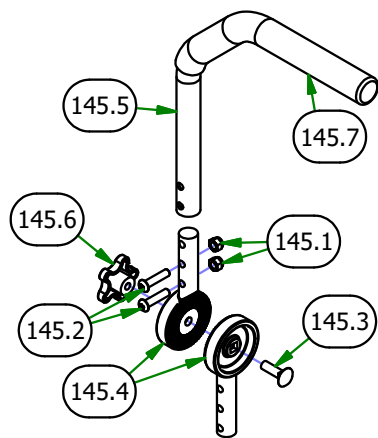

031-0030-19
2019 R Series RH Arm Rod Assembly

031-9055-70 Parts List				031-9005-70 Parts List			
ITEM	QTY	PART NUMBER	DESCRIPTION	ITEM	QTY	PART NUMBER	DESCRIPTION
145.1	2	013-8047-00	5/16-18 Nylock Insert Locknut	144.1	2	013-8047-00	5/16-18 Nylock Insert Locknut
145.2	2	018-2020-18	5/16-18 UNC X 1-3/8" BHCS, TORX DRIVE, GR 5	144.2	2	018-2020-18	5/16-18 UNC X 1-3/8" BHCS, TORX DRIVE, GR 5
145.3	1	018-5043-00	3/8" x 1 1/4" Carriage Bolt	144.3	1	018-5043-00	3/8" x 1 1/4" Carriage Bolt
145.4	2	031-9005-00	2019 Steering Arm Adjuster Casting	144.4	2	031-9005-00	2019 Steering Arm Adjuster Casting
145.5	1	031-9006-00	2019 Steering Arm Grip	144.5	1	031-9006-00	2019 Steering Arm Grip
145.6	1	045-5000-00	Black Knob for Adjustable Steering Arm	144.6	1	045-5000-00	Black Knob for Adjustable Steering Arm
145.7	1	069-4010-00	Black Steering Arm Grip	144.7	1	069-4010-00	Black Steering Arm Grip
035-0004-00 Parts List				050-3001-00 Parts List			
ITEM	QTY	PART NUMBER	DESCRIPTION	ITEM	QTY	PART NUMBER	DESCRIPTION
155.1	1	013-6049-00	5/16" RH Fine Threaded Jam Nut	171.1	1	014-5600-00	Fan Guard 6" Fits wheel Motor Pumps
155.2	1	013-6050-00	5/16" LH Fine Threaded Jam Nut	171.2	1	015-9999-00	Hydraulic Fan
155.3	1	035-0004-01	2019 Outlaw Gen2 Xp Rod	050-3002-00 Parts List			
155.4	1	048-3002-00	Spherical Rod End - Outlaw				
155.5	1	048-3003-00	Spherical Rod End - Outlaw	ITEM	QTY	PART NUMBER	DESCRIPTION
				172.1	1	014-5600-00	Fan Guard 6" Fits wheel Motor Pumps
				172.2	1	015-9999-00	Hydraulic Fan

031-9055-70
2019 Right Hand ADJ. Steering Arm Kit