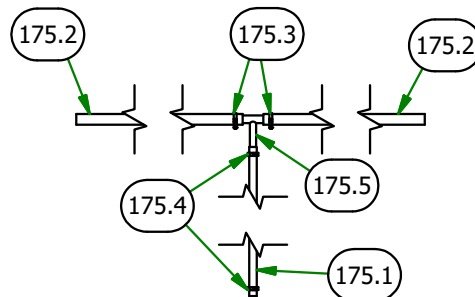

051-2019-28
2019 Rebel Rogue Renegade Fuel Line for Kohler