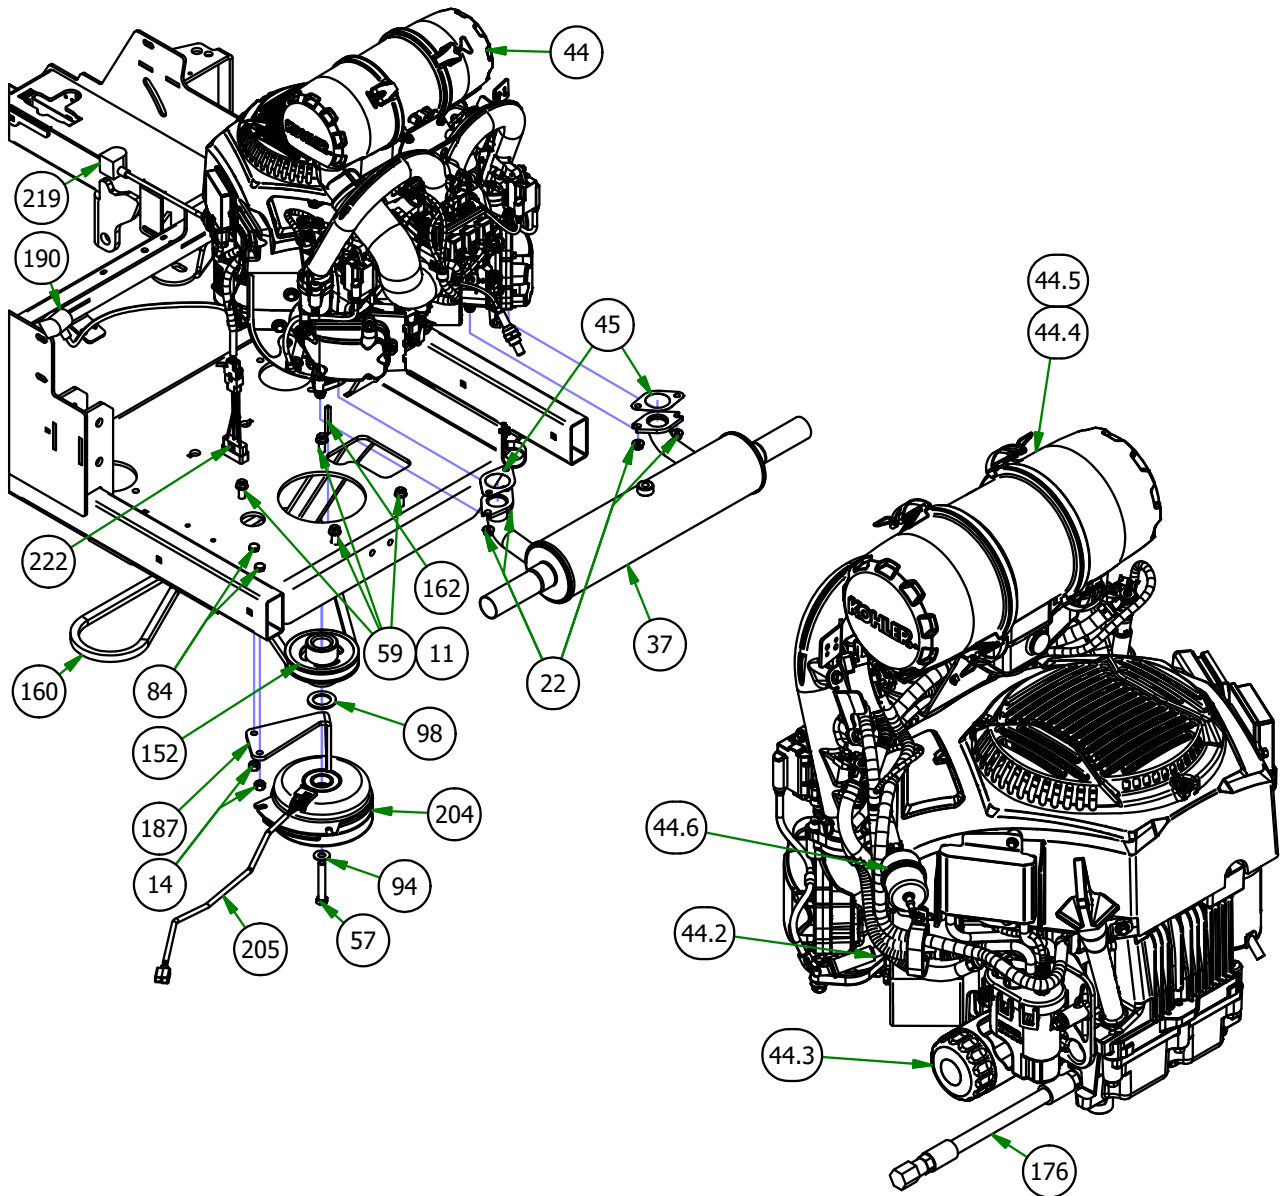

Parts List				Parts List			
ITEM	QTY	PART NUMBER	DESCRIPTION	ITEM	QTY	PART NUMBER	DESCRIPTION
11	4	013-5201-00	3/8-16 HEX SERRATED FLANGE NUT HARD/ZINC	94	1	019-5029-00	3/8 FLAT WASHER USS (1" OD) ZINC
14	2	013-6014-00	3/8" Hex Nut	98	1	019-6029-00	1 1/8" Flat Spacer
22	4	013-8240-00	M8 Flange Nut for Kohler Exhaust	100	1	019-7040-00	1/4 USS Flat Washer Zinc
37	1	015-1012-00	Muffler for 33Hp 824cc Kohler Engine	152	1	033-5035-00	4 3/4 Motor Pulley
44	1	015-8240-00	824cc EFI Kohler	160	1	041-8051-00	2019 Rogue Pump Belt 68"
44.2	2	015-8000-00	Spark Plug	162	1	042-5020-00	1/4 x 2 Square key Stock
44.3	1	063-5400-00	Oil Filter	176	1	051-5401-00	Oil drain Hose
44.4	1	063-8020-00	Canister Air Filter- Inner	187	1	057-5906-00	PTO Engager Holder
44.5	1	063-8019-00	Canister Air Filter- Outer	190	1	064-5300-00	24" Red Battery Cable
44.6	1	063-5001-00	25/26 HP Kohler Fuel Filter	204	1	070-1000-00	Clutch Assembly
45	2	015-9500-00	Exhaust Gasket for 824EFI Kohler	205	1	070-2000-00	Clutch Pigtail
49	1	018-0025-00	M6-1.0 X 12MM DIN 933 HEX TAP BOLT (CL 8.8) ZINC	206	1	070-5372-19	2019 Vertical Suspension Frame
57	1	018-0074-00	7/16-20 x 2 3/4 Hex C/S GR 8 Yellow Zinc	208	1	072-5000-00	Diesel Hydraulic Hose Clamp
59	4	018-1075-00	3/8 x 1 1/8 bolt	219	1	086-0005-00	Starter Cable
82	4	018-6012-00	3/8 x 1 1/2 Bolt	222	1	086-9006-19	2019 Harness Adaptor - Vanguard 37 EFI Vert/Horiz
84	2	018-6049-00	3/8" x 1" Hex Bolt