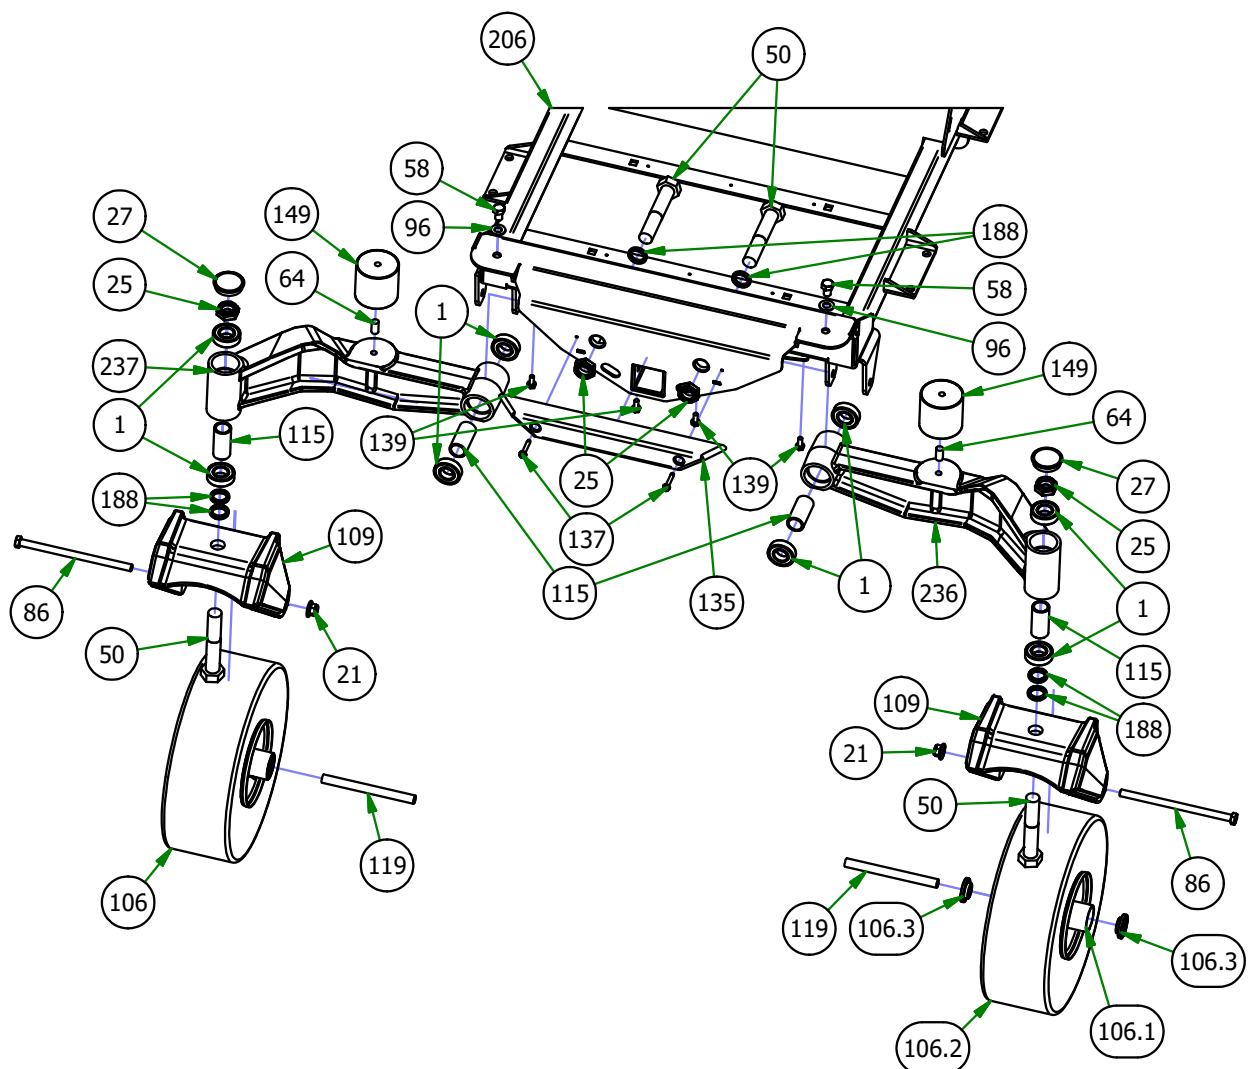

**037-4000-00
OUTLAW SPINDLE ASSEMBLY**

PARTS SECTION: FRONT END

Parts List				Parts List			
ITEM	QTY	PART NUMBER	DESCRIPTION	ITEM	QTY	PART NUMBER	DESCRIPTION
1	8	010-1050-00	1641 BEARING W/2 CONTACT RUBBER SEALS	106.3	2	022-7010-00	1-3/4" Bearing-Large Bore Front Rim
21	2	013-8050-00	1/2-13 NYLON INSERT FLANGE LOCKNUT ZINC	109	2	023-0004-20	2020 R Series Cast Front Fork
25	4	013-9004-00	1" Fine Thread 1/2 Nylock Nut	115	4	025-0003-00	2016 Front Bearing Spacer
27	2	014-2025-00	2017 Bearing Cover	119	2	025-5202-00	Front Wheel Spanner
50	4	018-0026-00	1-14 x 5.5 Hex Bolt Grade 8 Zinc Yellow	135	1	029-8000-00	2017 XP Bumper
58	2	018-1055-00	1/2" x 3/4" Hex Bolt	137	2	030-7039-00	1/4" x 1 1/2" Self Tapping Screw
64	2	018-2009-00	1/2-13 x 1" Stud	139	4	030-7042-00	5/16 x 3/4 washer head type F screw
86	2	018-7010-00	1/2" x 9" GR 5 Hex Bolt	149	2	032-8999-00	Vibration Mount-Blue Dot
96	2	019-5702-00	1/2" Washer (Grade 8)	188	6	058-1000-00	Spacer, 1x1.375x.25
106	2	022-0002-00	2019 Front Tire Assy 15x6.00-6 pneumatic	206	1	070-5372-19	2019 Vertical Suspension Frame
106.1	1	022-0005-00	6x4.5 Wheel w/Bearings	236	1	250-0032-00	2019 Front I-Beam Left
106.2	1	022-0004-00	15x600-6 Tire Only	237	1	250-0033-00	2019 Front I-Beam Right
106	2	022-0003-00	2019 15x6.00-6 Non Pneumatic Black Front Tire