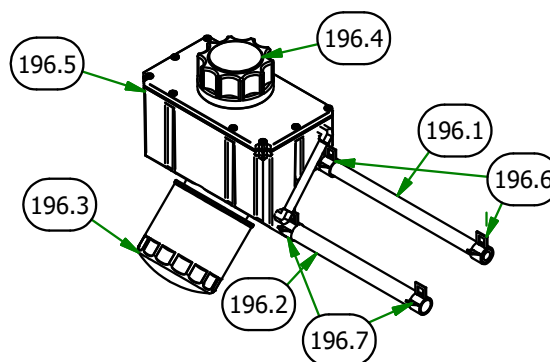

067-8054-19
RH Rogue Hydro Tank Assy