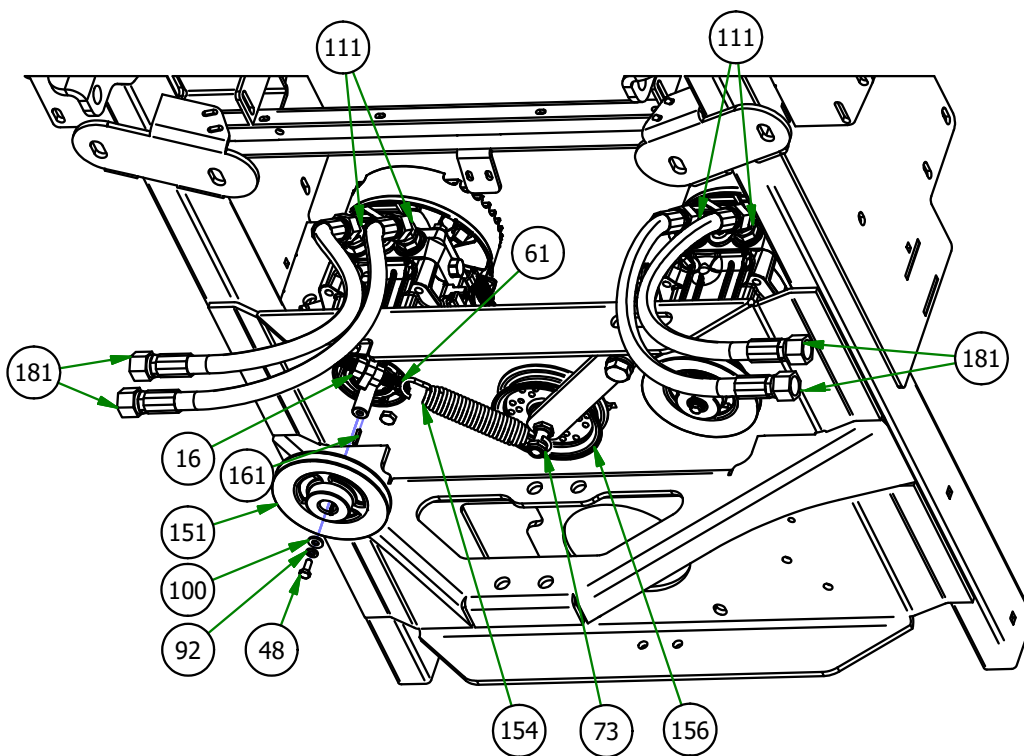

BAD BOY MOWERS

PARTS SECTION: REAR SUSPENSION (CONT.)

PARTS SECTION: REAR SUSPENSION (CONT.)

022-4090-00 Parts List				022-4091-00 Parts List			
ITEM	QTY	PART NUMBER	DESCRIPTION	ITEM	QTY	PART NUMBER	DESCRIPTION
107.1	1	022-4085-00	2019 26x12-12 Reaper Turf Tire	108.1	1	022-4070-00	12x8.5 Black Wheel
107.2	1	022-4086-00	2019 10.5" Wheel	108.2	1	022-4085-00	2019 26x12-12 Reaper Turf Tire
039-0031-19 Parts List				048-6061-00 Parts List			
ITEM	QTY	PART NUMBER	DESCRIPTION	ITEM	QTY	PART NUMBER	DESCRIPTION
156.1	1	013-5301-00	5/8-11 Nylon Insert Jam Half Nut	168.1	1	013-0019-00	5/8-11 HEX JAM NUT ZINC
156.2	1	018-0015-00	1/2" x 3" Hex Bolt	168.2	1	013-0020-00	NUT, 5/8-18LH
156.3	1	018-4010-00	1/2" Nylock Nut (1/2 Jam)	168.3	1	048-0001-00	2019 Suspension Link Body
156.4	1	018-5311-00	5/8" x 4" Hex Bolt	168.4	1	048-6062-00	2019 RH 5/8" Heim
156.5	3	019-5702-00	1/2" Washer (Grade 8)	168.5	1	048-6063-00	2019 LH 5/8" Heim
156.6	2	019-6017-00	.630 ID Plastic Washer	048-6064-00 Parts List			
156.7	1	033-6001-00	4 3/4 Idler Pulley - ABFI-76	ITEM	QTY	PART NUMBER	DESCRIPTION
156.8	1	039-0031-00	2019 Vertical Suspension Drive Tensioner	169.1	1	013-0027-00	3/4-16 HEX JAM NUT ZINC
				169.2	1	013-0028-00	3/4-16 LH HEX JAM NUT ZINC
				169.3	1	048-0002-00	Rear Radius Rod, 3/4 Body
				169.4	1	048-6065-00	3/4-16 x 5/8 RH Heim
				169.5	1	048-6066-00	3/4-16 x 5/8 LH Heim