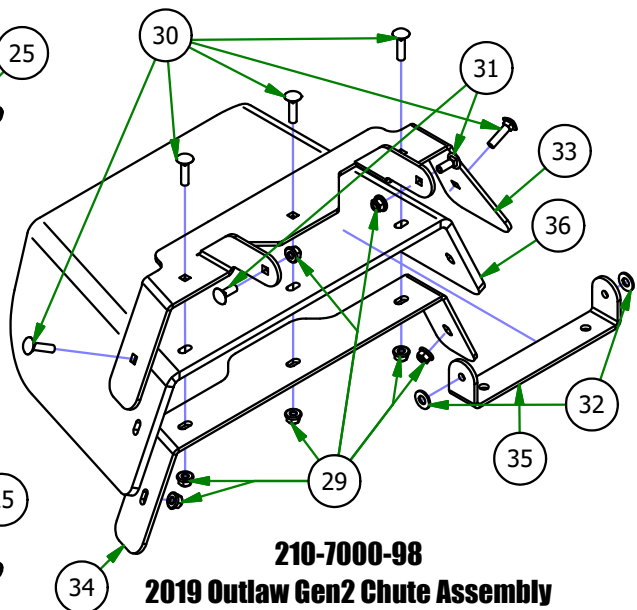

**039-6946-18
2019 Rebel Rogue Deck Idler**

**210-7000-98
2019 Outlaw Gen2 Chute Assembly**