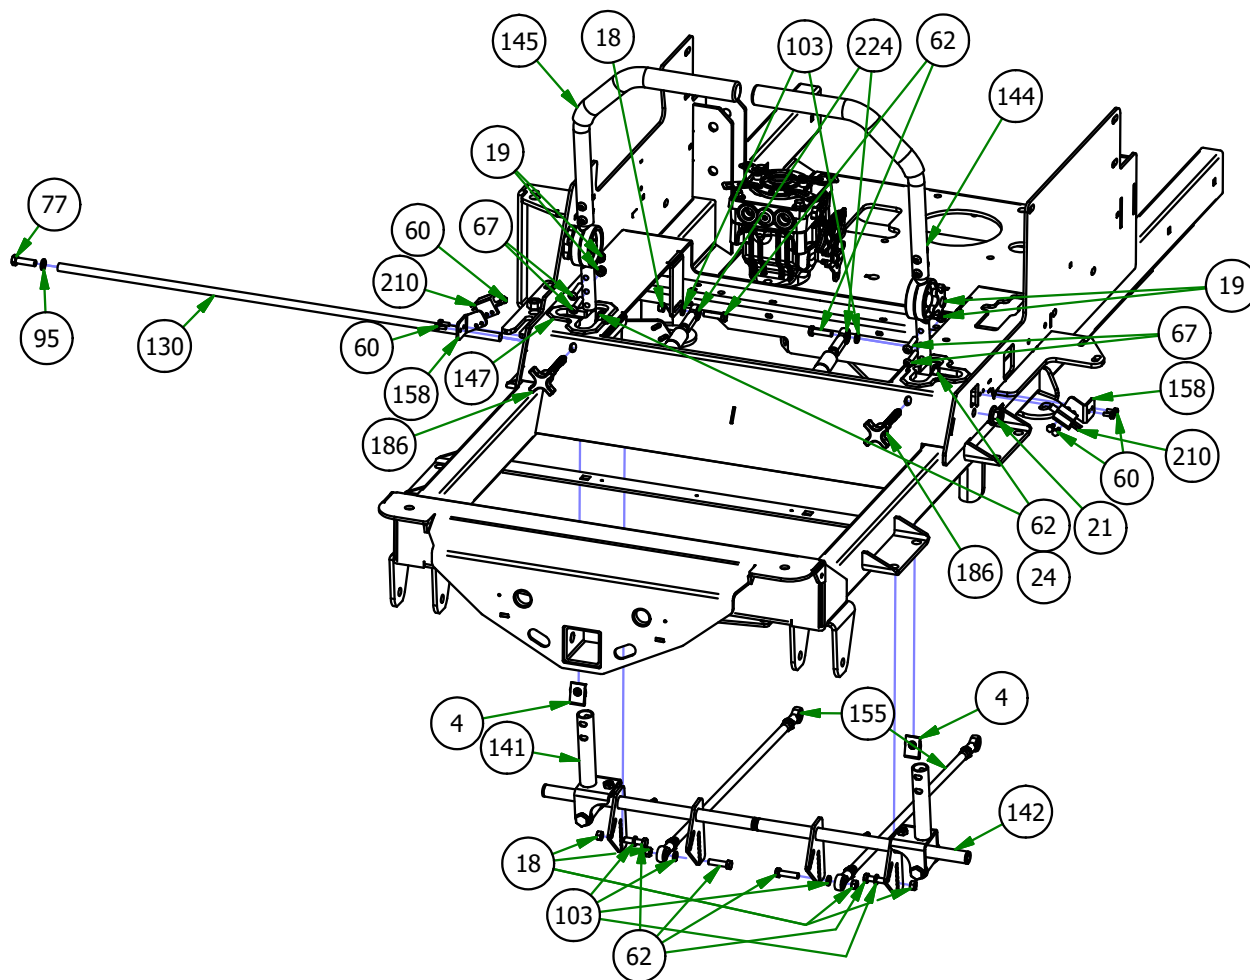

017-9075-00
Pillow Block Assembly

Parts List				Parts List			
ITEM	QTY	PART NUMBER	DESCRIPTION	ITEM	QTY	PART NUMBER	DESCRIPTION
4	2	013-0021-00	Extruded Nut 3/8"-16 3/4" Hole Center With Patch	113	2	024-5002-00	90 Degree Fitting, 1/2 x 3/4, 4601-8-8
14	4	013-6014-00	3/8" Hex Nut	130	1	028-0051-00	2019 Steering Actuator Rod
18	8	013-8043-00	5/16" Nut	141	1	031-0030-19	2019 R Series RH Arm Rod Assembly
19	4	013-8047-00	5/16-18 Nylock Insert Locknut	142	1	031-0031-19	2019 R Series LH Arm Rod Assembly
21	1	013-8050-00	1/2-13 NYLON INSERT FLANGE LOCKNUT ZINC	144	1	031-9005-70	2019 Left Hand ADJ. Steering Arm Kit
24	2	013-9002-00	5/16" Flange Nut	145	1	031-9055-70	2019 Right Hand ADJ. Steering Arm Kit
60	8	018-1080-00	12-24x 1/2 HWH Bolt	147	2	032-0002-00	Snap-In Bushing-2019
62	10	018-2006-00	5/16 x 1 1/4 Hex Bolt	155	2	035-0004-00	2019 Outlaw Gen2 XP Push Rod Assembly
67	4	018-2020-18	5/16-18 UNC X 1-3/8" BHCS, TORX DRIVE, GR 5	158	2	039-2160-00	2019 Arm Switch Bracket
77	1	018-5040-00	3/8" x 1 1/4" Hex Bolt	171	1	050-3001-00	2019 Rogue/Renegade Left Pump 16cc
82	4	018-6012-00	3/8 x 1 1/2 Bolt	172	1	050-3002-00	2019 Rogue Right Pump 16cc
95	5	019-5037-00	3/8" Lock Washer	186	2	057-5800-00	Speed Limiting Knob 3/8-16X 3"
102	4	019-8044-00	5/16" Flat Washer	206	1	070-5372-19	2019 Vertical Suspension Frame
103	8	019-8051-00	5/16" Lock Washer	210	2	077-8073-00	Safety Switch
110	2	024-1200-00	ZT Fitting, 3/8 x 3/8 45 Degree, 4603-6-6	224	2	087-0002-00	2019 SROID Damper With Spherical Rod Ends