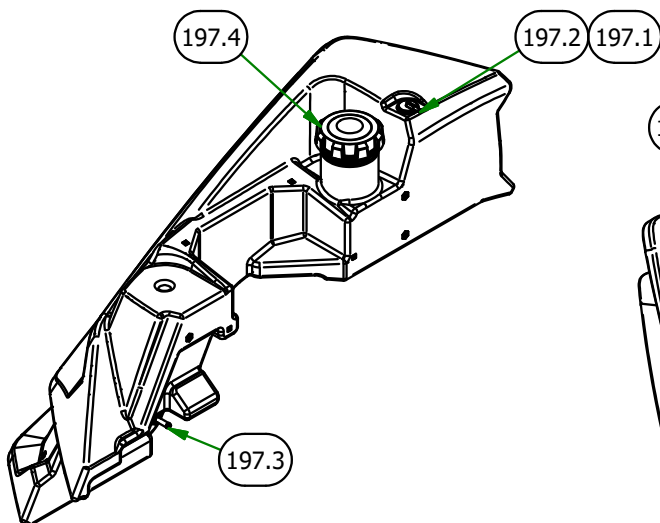

PARTS SECTION: TANKS & BATTERY (CONT.)

067-8053-19 Parts List				067-8054-19 Parts List			
ITEM	QTY	PART NUMBER	DESCRIPTION	ITEM	QTY	PART NUMBER	DESCRIPTION
195.1	1	051-8063-04	3/8" Clear Hose x 4 1/2"	196.1	1	051-8063-04	3/8" Clear Hose x 4 1/2"
195.2	1	051-8064-10	1/2 Clear Braded Hose Priced/Foot x 9.5"	196.2	1	051-8064-10	1/2 Clear Braded Hose Priced/Foot x 9.5"
195.3	1	063-8014-00	Hydraulic Filter	196.3	1	063-8014-00	Hydraulic Filter
195.4	1	066-8050-00	Hydraulic Tank Cap W/Dipstick	196.4	1	066-8050-00	Hydraulic Tank Cap W/Dipstick
195.5	1	067-8053-00	2019 Left Outlaw Gen2 Hydro Tank Suspension Only	196.5	1	067-8054-00	2019 Right Outlaw Gen2 Hydro Tank Suspension Only
195.6	2	072-8065-00	3/8" Hose Clamp	196.6	2	072-8065-00	3/8" Hose Clamp
195.7	2	072-8066-00	1/2 Hose Clamp	196.7	2	072-8066-00	1/2 Hose Clamp
067-9950-50 Parts List				067-9960-50 Parts List			
ITEM	QTY	PART NUMBER	DESCRIPTION	ITEM	QTY	PART NUMBER	DESCRIPTION
197.1	1	067-6054-00	Roll Over Valve Grommet	198.1	1	067-4080-00	Fuel Gauge with Grommet
197.2	1	067-6070-00	Rollover Valve	198.2	1	067-6054-00	Roll Over Valve Grommet
197.3	1	067-9901-00	Fuel Pick-up	198.3	1	067-6056-00	Fuel Gauge Grommet
197.4	1	067-9904-00	Fuel Cap	198.4	1	067-6070-00	Rollover Valve
				198.5	1	067-9901-00	Fuel Pick-up
				198.6	1	067-9904-00	Fuel Cap