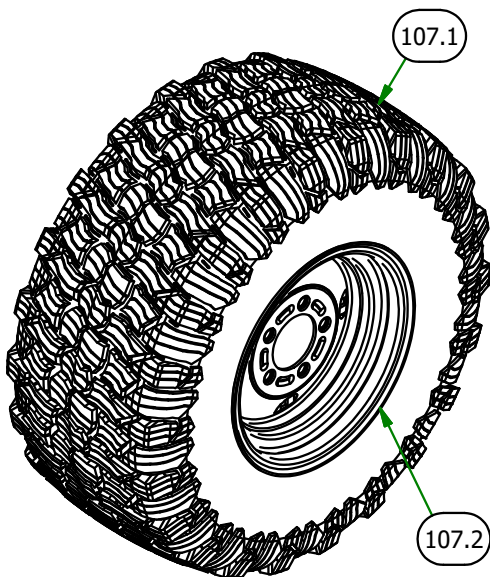

PARTS SECTION: REAR SUSPENSION (CONT.)

022-4090-00 Parts List				022-4091-00 Parts List			
ITEM	QTY	PART NUMBER	DESCRIPTION	ITEM	QTY	PART NUMBER	DESCRIPTION
107.1	1	022-4085-00	2019 26x12-12 Reaper Turf Tire	108.1	1	022-4070-00	12x8.5 Black Wheel
107.2	1	022-4086-00	2019 10.5" Wheel	108.2	1	022-4085-00	2019 26x12-12 Reaper Turf Tire
039-0031-19 Parts List				048-6061-00 Parts List			
ITEM	QTY	PART NUMBER	DESCRIPTION	ITEM	QTY	PART NUMBER	DESCRIPTION
156.1	1	013-5301-00	5/8-11 Nylon Insert Jam Half Nut	168.1	1	013-0019-00	5/8-11 HEX JAM NUT ZINC
156.2	1	018-0015-00	1/2" x 3" Hex Bolt	168.2	1	013-0020-00	NUT, 5/8-18LH
156.3	1	018-4010-00	1/2" Nylock Nut (1/2 Jam)	168.3	1	048-0001-00	2019 Suspension Link Body
156.4	1	018-5311-00	5/8" x 4" Hex Bolt	168.4	1	048-6062-00	2019 RH 5/8" Heim
156.5	3	019-5702-00	1/2" Washer (Grade 8)	168.5	1	048-6063-00	2019 LH 5/8" Heim
156.6	2	019-6017-00	.630 ID Plastic Washer	048-6064-00 Parts List			
156.7	1	033-6001-00	4 3/4 Idler Pulley - ABFI-76	ITEM	QTY	PART NUMBER	DESCRIPTION
156.8	1	039-0031-00	2019 Vertical Suspension Drive Tensioner	169.1	1	013-0027-00	3/4-16 HEX JAM NUT ZINC
				169.2	1	013-0028-00	3/4-16 LH HEX JAM NUT ZINC
				169.3	1	048-0002-00	Rear Radius Rod, 3/4 Body
				169.4	1	048-6065-00	3/4-16 x 5/8 RH Heim
				169.5	1	048-6066-00	3/4-16 x 5/8 LH Heim