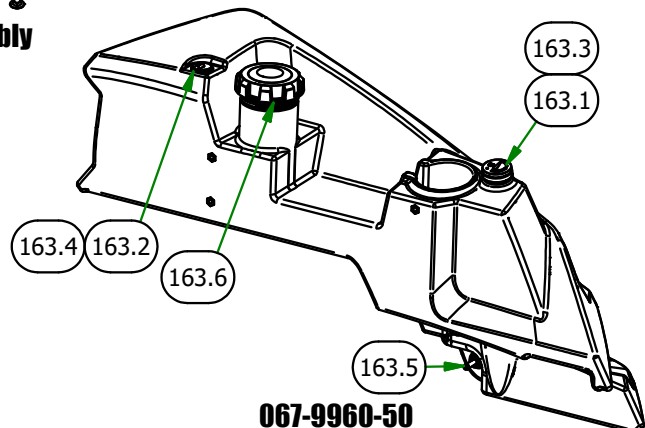

086-2050-19
2019 Wiring Harness-Rebel/Rogue

067-9950-50
2019 Right Rebel, Rogue, Renegade Fuel Tank (GAS)

043-8929-00
Hold Down Assembly

079-3481-19
Rebel/Rogue Control Panel Assy

067-9960-50
2019 Left Rebel, Rogue, Renegade Fuel Tank (GAS)