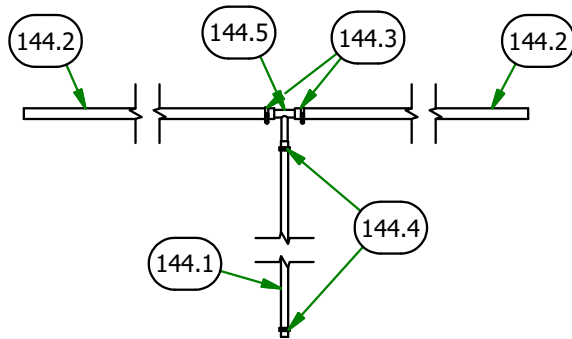

051-2019-22
2019 Rebel Rogue Renegade Fuel Line for Vanguard & Yamaha