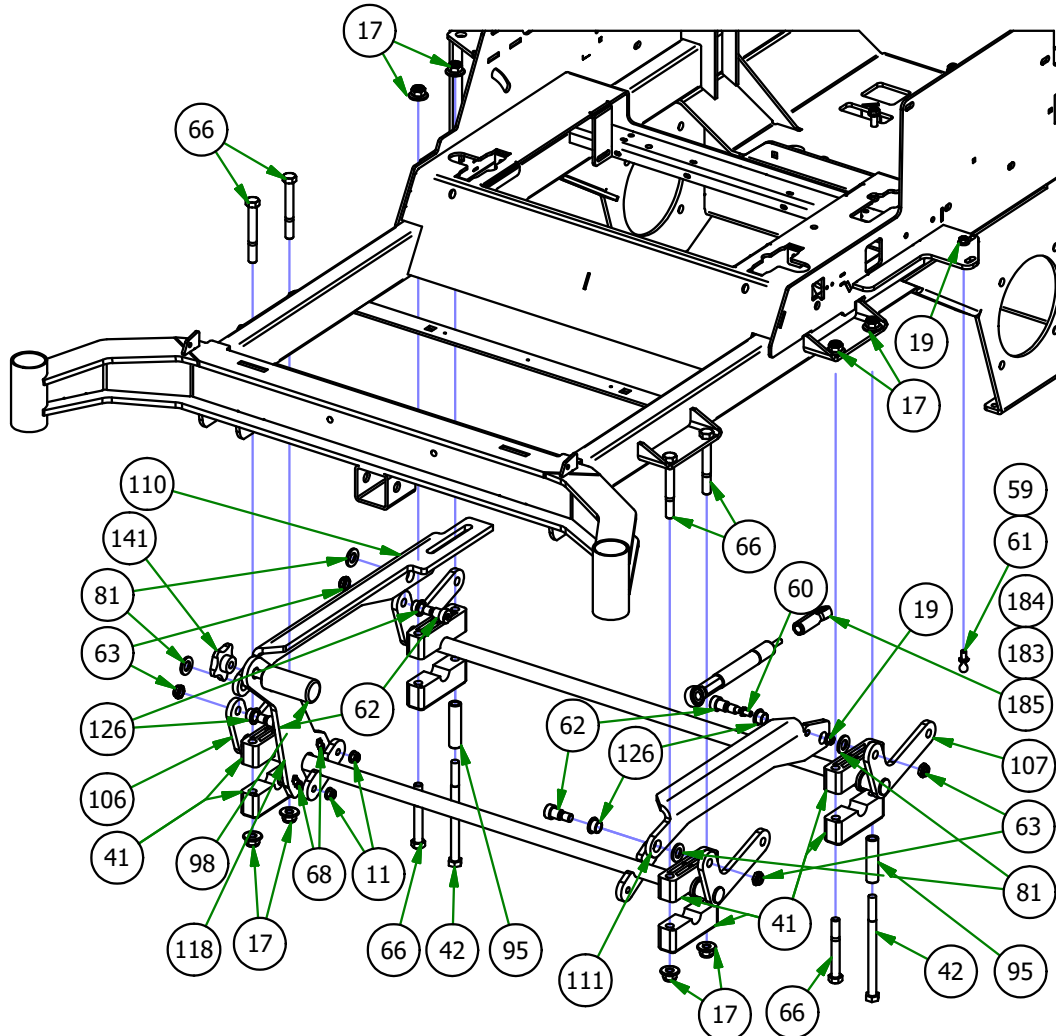

Parts List				Parts List			
ITEM	QTY	PART NUMBER	DESCRIPTION	ITEM	QTY	PART NUMBER	DESCRIPTION
6	1	013-0080-00	.625 ID x 1.250 OD x .062 THK F/W Nylon	91	1	025-0002-00	5/8" Split Collar
11	2	013-5202-00	3/8" Nylock Flange Nut	93	1	025-0025-00	MZ Deck Idler Spacer
12	3	013-5300-00	1/2" Flange Nut	95	2	025-0033-00	2019 Deck Stop Spacer
14	1	013-7018-00	1/2" Hex Nut	98	1	026-0026-00	Knurled Pedal
17	9	013-8050-00	1/2-13 NYLON INSERT FLANGE LOCKNUT ZINC	104	1	028-0008-00	Dial Rod Plunger
18	2	013-9001-00	1/4-20 Hex Flange Nuts Zinc w/Serrations	105	1	028-0015-19	2019 Outlaw Gen2 Deck Height Dial Rod Assy
19	2	013-9002-00	5/16" Flange Nut	106	1	028-0026-00	2019 Outlaw Actuator - Front
41	4	017-9075-00	Pillow Block Assembly	107	1	028-0027-00	2019 Outlaw Actuator - Rear
42	2	018-0004-00	1/2 x 7 Hex Bolt Grade 5	110	1	028-6075-00	2019 Actuator Linkage - Right
46	1	018-0043-00	1/2 x 2-1/2 Carriage Bolt	111	1	028-6076-00	2019 Actuator Linkage - Left
59	1	018-2049-00	13mm Damper Ball Stud-Steering	118	1	031-0003-00	Foot Lift Upright Lever
60	1	018-2050-00	10mm Damper Ball Stud-Steering	121	1	031-0125-00	2019 Outlaw Deck Travel Lock
61	1	018-2055-00	10mm Damper Ball Stud-XP Linkage	126	4	032-5052-00	Bronze Bushing - SF - 2024-8
62	4	018-3001-00	5/8" x 5/8" Shoulder Bolt	128	1	034-1025-00	Brake Spring
63	4	018-4010-00	1/2" Nylcock Nut (1/2 Jam)	140	1	044-4000-00	Seat Bracket Pin
64	1	018-4702-00	1/4-20 x 1-1/4 GR 5 Hex Bolt	141	1	045-6044-00	Foot Pedal Knob 1/2-13
66	6	018-5019-00	1/2" x 4" Bolt (Grade 8)	166	1	069-4011-00	Travel Lock Rubber Grip
68	2	018-5043-00	3/8" x 1 1/4" Carriage Bolt	169	1	070-5371-19	2019 Rebel Frame - Powdercoated
77	1	019-0007-00	.517 Square Hole Round Washer	183	1	087-5400-00	200 lb Gas Spring- 54" Deck outlaw
81	5	019-6017-00	.630 ID Plastic Washer	184	1	087-6100-00	250lb Gas Spring - 61" Deck
87	3	019-8054-00	.505 Nylon Spacer	185	1	087-7200-00	300lb Gas Spring - 72" Deck