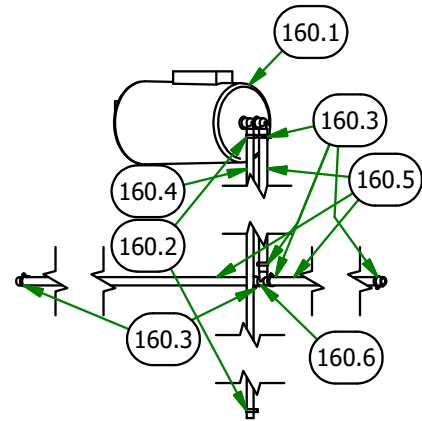

067-0020-19
2019 Outlaw EPA Cannister Assembly