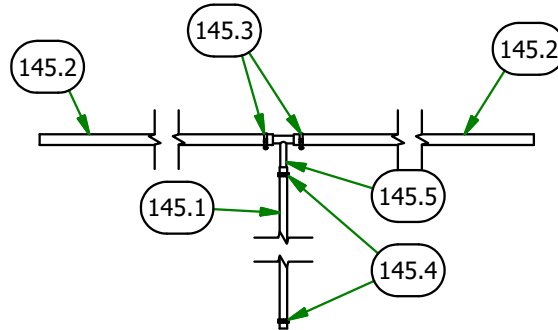

051-2019-28
2019 Rebel Rogue Renegade Fuel Line for Kohler