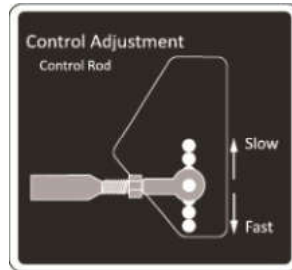

091-4038-00
CONTROL ROD ADJUSTMENT DECAL