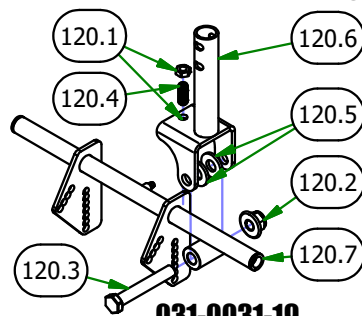

031-0031-19
2019 R Series LH Arm Rod Assembly

035-0003-00 Parts List			
ITEM	QTY	PART NUMBER	DESCRIPTION
130.1	1	013-6050-00	5/16" LH Fine Threaded Jam Nut
130.2	1	013-6051-00	3/8" Fine Threaded Jam Nut
130.3	1	035-0003-01	2019 Rebel Push Rod
130.4	1	048-3000-00	Spherical Rod End - Outlaw
130.5	1	048-3002-00	Spherical Rod End - Outlaw