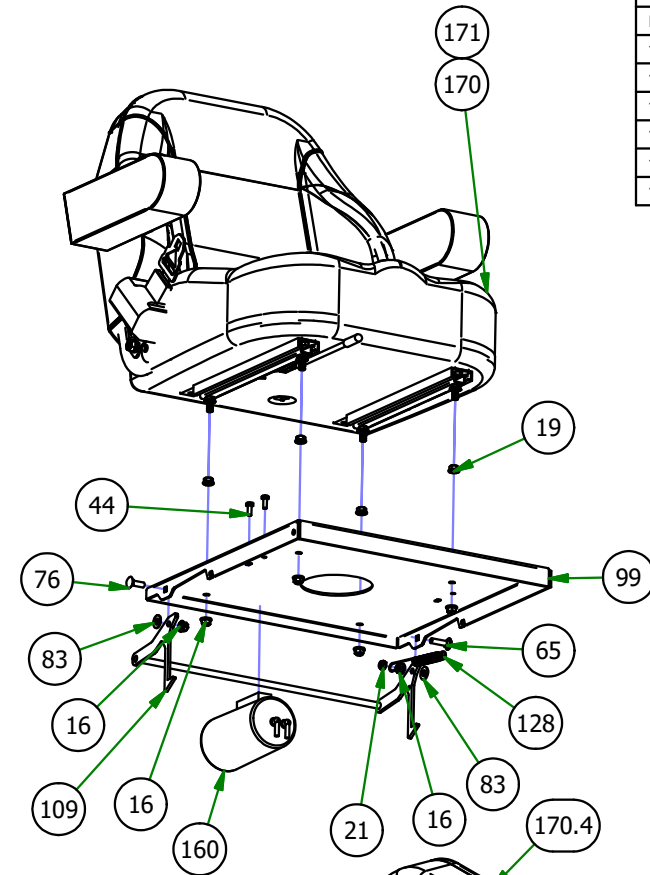

BAD BOY MOWERS

PARTS SECTION: COVERS & SEAT PAN ASSEMBLY (CONT.)

071-2103-00 Parts List				067-0020-19 Parts List			
ITEM	QTY	PART NUMBER	DESCRIPTION	ITEM	QTY	PART NUMBER	DESCRIPTION
170.1	1	071-2103-05	Seat Belt Set for 2021 Rebel Seat	160.1	1	067-0020-00	Carbon Canister
170.2	1	071-2103-04	Foam Molded Back for 2021 Rebel Seat	160.2	2	072-8073-00	3/16" Vinyl Hose Clamp
170.3	1	071-2103-01	Seat Cover for 2021 Rebel Seat	160.3	6	072-8070-00	3/16 Vinyl Clamp
170.4	1	071-2103-02	Back Cover for 2021 Rebel Seat	160.4	1	051-2025-66	3/16" Vinyl Tubing, 66" Long
170.5	1	071-2103-03	Foam Molded Seat for 2021 Rebel Seat	160.5	3	051-8072-38	1/4" Vinyl Tubing 38" Long
				160.6	1	073-8068-00	fuel line T

071-5065-00 Parts List			
ITEM	QTY	PART NUMBER	DESCRIPTION
171.1	1	071-5065-02	Seat Belt
171.2	1	071-5065-03	Backrest Cushion
171.3	1	071-5065-04	Seat Cushion
171.4	1	071-5065-05	Slave & Adjuster
171.5	1	071-5065-06	Arm Rest Kit
171.6	1	071-5065-07	Seat Switch