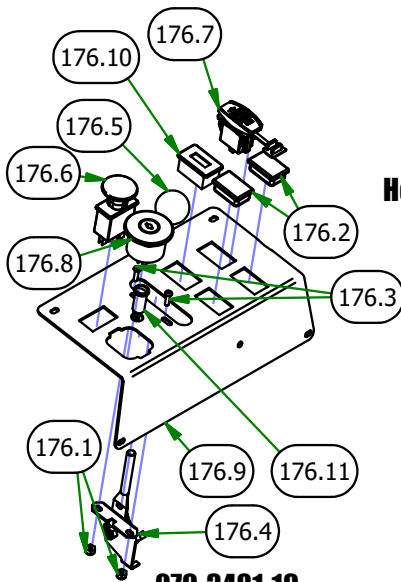

079-3481-19
Rebel/Rogue Control Panel Assy