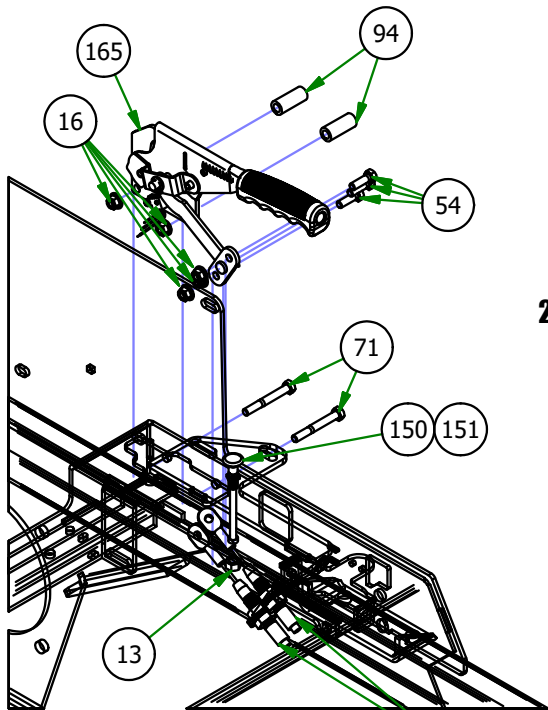

PARTS SECTION: TANKS & BATTERY (CONT.)

051-2019-22 Parts List				051-2019-32 Parts List			
ITEM	QTY	PART NUMBER	DESCRIPTION	ITEM	QTY	PART NUMBER	DESCRIPTION
144.1	1	051-8067-22	1/4" Fuel Line Hose	146.1	1	051-8067-32	1/4" Fuel Line Hose
144.2	2	051-8075-26	5/16" fuel line hose	146.2	2	051-8075-26	5/16" fuel line hose
144.3	2	072-8068-00	5/16 Fuel Line Clamp	146.3	2	072-8068-00	5/16 Fuel Line Clamp
144.4	2	072-8069-00	1/4 Fuel Hose Clamp	146.4	2	072-8069-00	1/4 Fuel Hose Clamp
144.5	1	073-8069-00	5/16 x 5/16 x 1/4 Fuel Line T	146.5	1	073-8069-00	5/16 x 5/16 x 1/4 Fuel Line T
051-2019-28 Parts List				067-8085-19 Parts List			
ITEM	QTY	PART NUMBER	DESCRIPTION	ITEM	QTY	PART NUMBER	DESCRIPTION
145.1	1	051-8067-28	1/4" Fuel Line Hose	161.1	1	051-0019-00	5/8 Braided Hose
145.2	2	051-8075-26	5/16" fuel line hose	161.2	1	066-5050-00	Hydraulic Tank Cap
145.3	2	072-8068-00	5/16 Fuel Line Clamp	161.3	1	067-8085-00	Expansion Tank Outlaw
145.4	2	072-8069-00	1/4 Fuel Hose Clamp	161.4	2	072-8074-00	5/8 Wire Clamp-Outlaw Only
145.5	1	073-8069-00	5/16 x 5/16 x 1/4 Fuel Line T