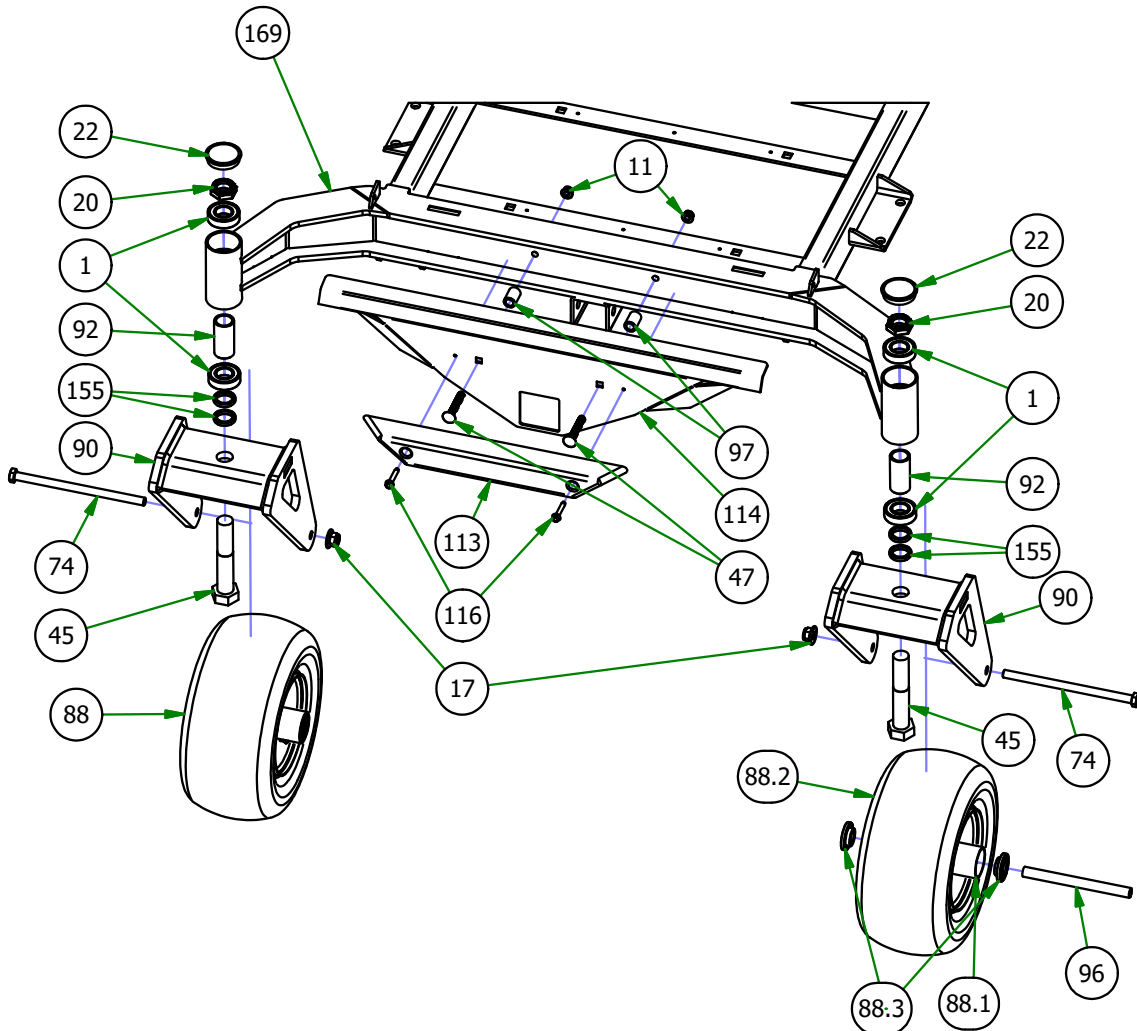

BAD BOY MOWERS

PARTS SECTION: FRONT FORKS

Parts List				Parts List			
ITEM	QTY	PART NUMBER	DESCRIPTION	ITEM	QTY	PART NUMBER	DESCRIPTION
1	4	010-1050-00	1641 BEARING W/2 CONTACT RUBBER SEALS	88.3	2	022-7010-00	1-3/4" Bearing-Large Bore Front Rim
11	2	013-5202-00	3/8" Nylock Flange Nut	90	2	023-0030-00	2019 Rebel Front Fork - Weldment
17	2	013-8050-00	1/2-13 NYLON INSERT FLANGE LOCKNUT ZINC	92	2	025-0003-00	2016 Front Bearing Spacer
20	2	013-9004-00	1" Fine Thread 1/2 Nylock Nut	96	2	025-5202-00	Front Wheel Spanner
22	2	014-2025-00	2017 Bearing Cover	97	2	025-5337-00	SPACER
45	2	018-0026-00	1-14 x 5.5 Hex Bolt Grade 8 Zinc Yellow	113	1	029-8000-00	2017 XP Bumper
47	2	018-0044-00	3/8" x 2 1/2" Carriage Bolt	114	1	029-8019-00	2019 Outlaw Rigid Front Bumper Plate
74	2	018-7010-00	1/2" x 9" GR 5 Hex Bolt	116	2	030-7039-00	1/4" x 1 1/2" Self Tapping Screw
88	2	022-3085-00	Tire and black wheel assembly	155	4	058-1000-00	Spacer, 1x1.375x.25
88.1	1	022-3090-00	Black Front Tire Rim	169	1	070-5371-19	2019 Rebel Frame - Powdercoated
88.2	1	022-5347-00	13 x 6.50 - 6 Tire