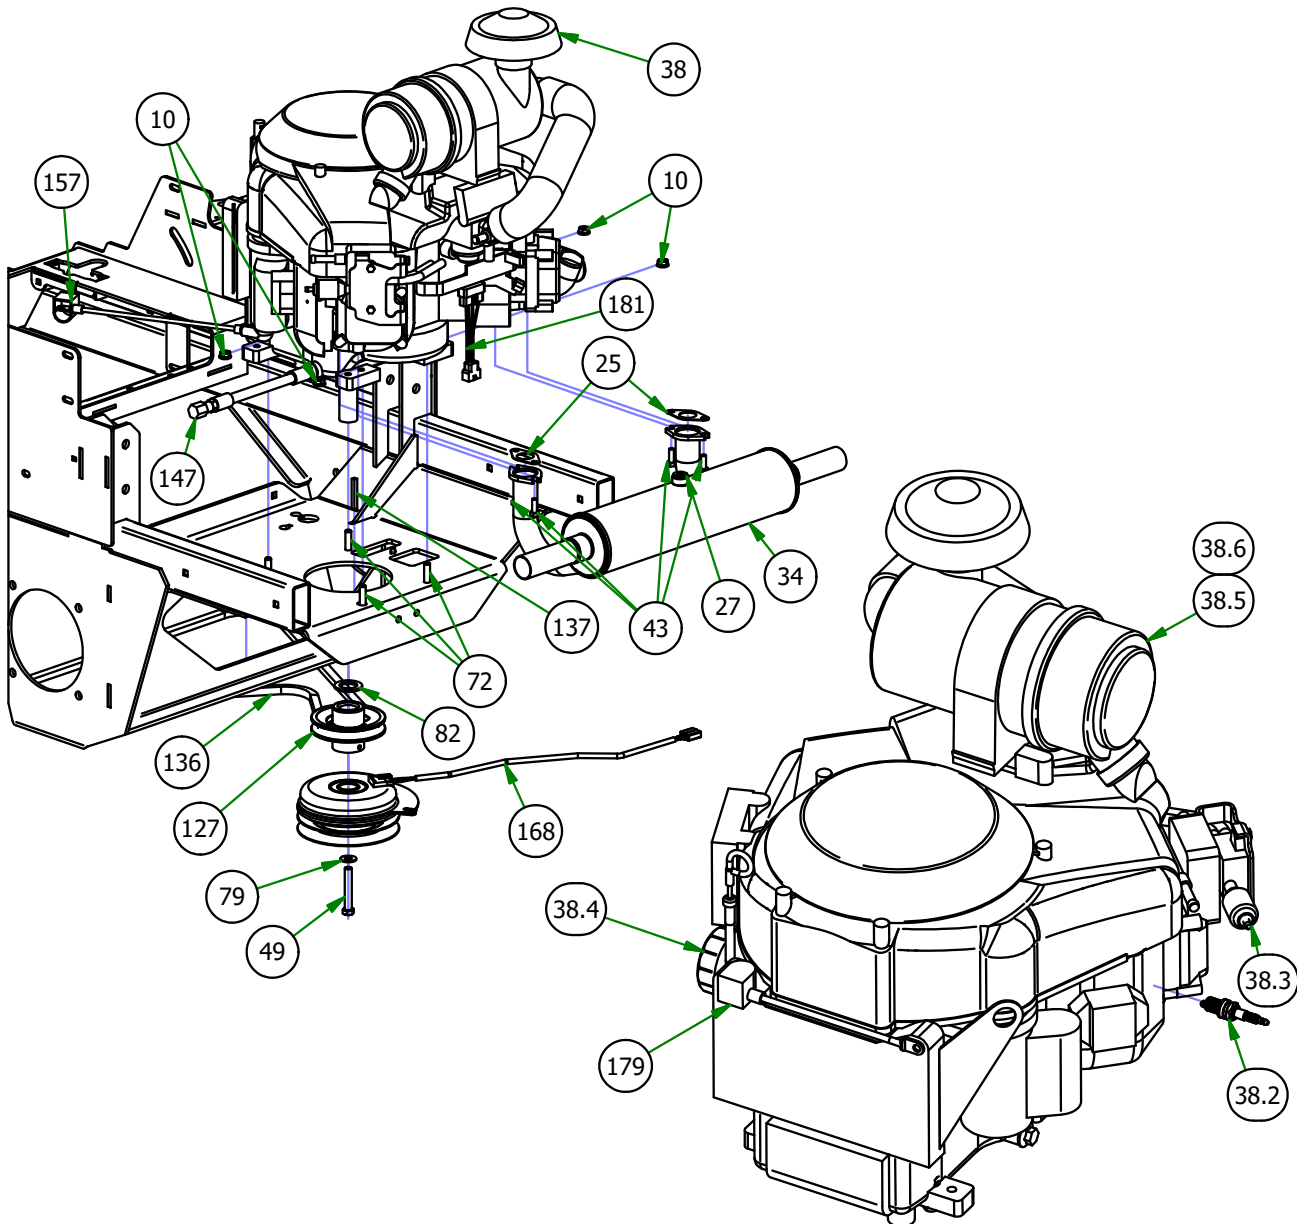

BAD BOY MOWERS

PARTS SECTION: ENGINE - 993cc VANGUARD

Parts List				Parts List			
ITEM	QTY	PART NUMBER	DESCRIPTION	ITEM	QTY	PART NUMBER	DESCRIPTION
10	4	013-5201-00	3/8-16 HEX SERRATED FLANGE NUT HARD/ZINC	79	1	019-5029-00	3/8 FLAT WASHER USS (1" OD) ZINC
25	2	015-0025-00	Exhaust Gasket for 23 Vanguard	82	1	019-6029-00	1 1/8" Flat Spacer
27	1	015-0050-01	O2 Sensor Plug	127	1	033-5035-00	4 3/4 Motor Pulley
34	1	015-1014-00	Muffler for 36Hp Vanguard	136	1	041-8050-00	2019 Rebel Pump Belt
38	1	015-3600-00	993cc Vanguard Engine	137	1	042-5020-00	1/4 x 2 Square key Stock
38.2	2	015-8000-00	Spark Plug	147	1	051-5402-00	14 mm Oil drain Hose 993cc Vanguard
38.3	1	063-6000-00	Universal Inline Fuel Filter	157	1	064-5301-01	14" Red Battery Cable-Base Outlaw
38.4	1	063-8018-00	Oil Filter	167	1	070-1000-00	Clutch Assembly
38.5	1	063-8019-00	Canister Air Filter- Outer	168	1	070-2000-00	Clutch Pigtail
38.6	1	063-8020-00	Canister Air Filter- Inner	169	1	070-5371-19	2019 Rebel Frame - Powdercoated
43	4	018-0017-00	Torx Bolt-Exhaust	179	1	086-0005-00	Starter Cable
49	1	018-0074-00	7/16-20 x 2 3/4 Hex C/S GR 8 Yellow Zinc	181	1	086-9001-19	2019 Harness Adaptor - 36 Vanguard Carberated
72	4	018-6012-00	3/8-16 X 1-1/2 HEX CAP SCREW (GR.5) ZINC