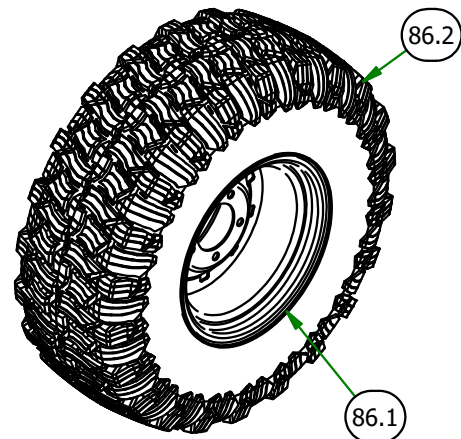

BAD BOY MOWERS

PARTS SECTION: TRANSAXLE ASSEMBLY

Parts List				Parts List			
ITEM	QTY	PART NUMBER	DESCRIPTION	ITEM	QTY	PART NUMBER	DESCRIPTION
8	10	013-3000-00	Acorn Lug Nut	130	2	035-0003-00	2019 Rebel Push Rod Assembly
9	2	013-5041-00	3/8 Nylock Nut	131	2	039-2135-00	2015 Outlaw Brake Adapter (4400 Transaxles Only)
11	6	013-5202-00	3/8" Nylock Flange Nut	133	1	039-6945-03	2019 Rebel Pump Idler
14	2	013-7018-00	1/2" Hex Nut	136	1	041-8050-00	2019 Rebel Pump Belt
16	6	013-8049-00	5/16" Nylon Flange Nut	142	1	050-1000-00	4400 Transaxle-Left-Base Outlaw/2019 Rebel
23	1	014-5070-00	2019 Rigid Fan Guard	142.1	1	034-9080-00	Gold Transaxle Spring
52	1	018-2004-50	All Thread-Pump Idler Tensioner	142.2	1	050-1025-00	Fan/Pulley Kit for 4400 Outlaw
53	4	018-2006-00	5/16 x 1 1/4 Hex Bolt	142.3	1	050-2082-00	Hub for 4400 Transaxle
54	2	018-2007-00	5/16" x 1" Bolt	142.4	1	050-8003-00	Seal Kit for 4400 Series Outlaw Transaxle
58	8	018-2030-00	1/2" x 1" Hex Bolt	142.5	1	063-1070-00	Hydro Filter for 4400 Transaxle
63	1	018-4010-00	1/2" Nylock Nut (1/2 Jam)	143	1	050-1050-00	4400 Transaxle-Right-Base Outlaw/2019 Rebel
67	2	018-5040-00	3/8" x 1 1/4" Hex Bolt	143.1	1	034-9080-00	Gold Transaxle Spring
68	6	018-5043-00	3/8" x 1 1/4" Carriage Bolt	143.2	1	050-1025-00	Fan/Pulley Kit for 4400 Outlaw
78	8	019-5007-00	1/2" Lock Washer Zinc	143.3	1	050-2082-00	Hub for 4400 Transaxle
89	2	022-4100-00	24x12-12 Reaper Turf Tire & Wheel Assembly	143.4	1	050-8003-00	Seal Kit for 4400 Series Outlaw Transaxle
89.1	1	022-4070-00	12x12" Black Wheel For 2015 Outlaw	143.5	1	063-1070-00	Hydro Filter for 4400 Transaxle
89.2	1	022-4095-00	24x12-12 Reaper Turf Tire	158	2	064-8056-00	Long Brake Cable
103	1	026-2240-00	2019 Outlaw Rigid Skid Plate	169	1	070-5371-19	2019 Rebel Frame - Powdercoated
129	1	034-9050-00	Deck spring big diameter				