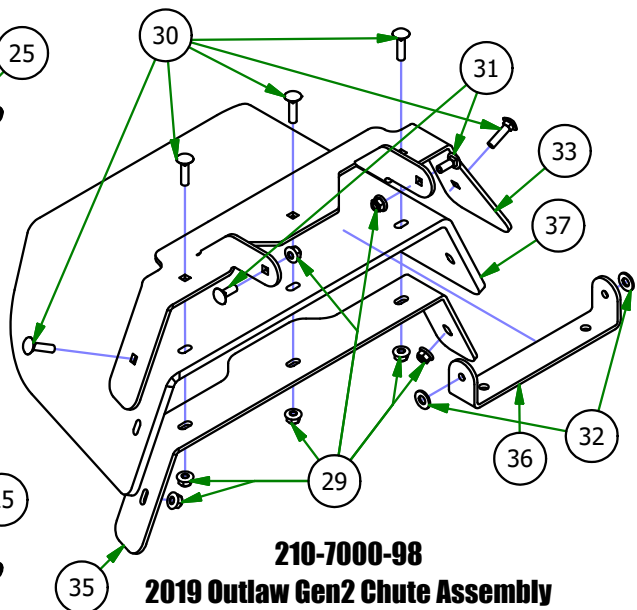

**210-7000-98
2019 Outlaw Gen2 Chute Assembly**