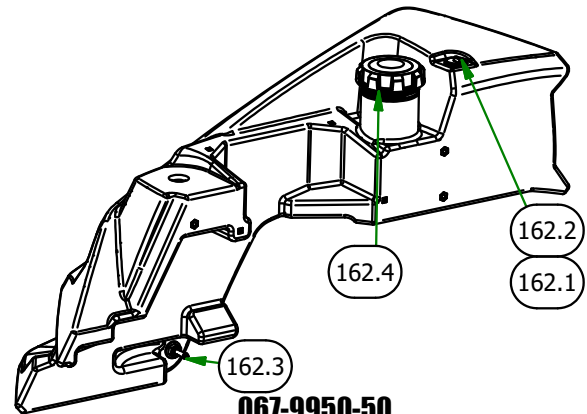

PARTS SECTION: TANKS & BATTERY (CONT.)

067-9950-50 Parts List				067-9960-50 Parts List			
ITEM	QTY	PART NUMBER	DESCRIPTION	ITEM	QTY	PART NUMBER	DESCRIPTION
162.1	1	067-6054-00	Roll Over Valve Grommet	163.1	1	067-4080-00	Fuel Gauge with Grommet
162.2	1	067-6070-00	Rollover Valve	163.2	1	067-6054-00	Roll Over Valve Grommet
162.3	1	067-9901-00	Fuel Pick-up	163.3	1	067-6056-00	Fuel Gauge Grommet
162.4	1	067-9904-00	Fuel Cap	163.4	1	067-6070-00	Rollover Valve
079-3481-19 Parts List				067-9901-00 Fuel Pick-up			
176.1	2	013-5019-00	10-24 Nylon Insert Locknut Zinc Orange Nylon	163.5	1	067-9901-00	Fuel Pick-up
176.2	2	018-1040-00	Light Plug	163.6	1	067-9904-00	Fuel Cap
176.3	2	018-5200-00	10-24 X 5/8 BS Button Head Bolt	086-2050-19 Parts List			
176.4	1	055-2012-00	Universal Throttle	ITEM	QTY	PART NUMBER	DESCRIPTION
176.5	1	055-2013-00	Throttle Knob	180.1	1	086-1202-01	Relay Block Cover Replacement Kit
176.6	1	056-8058-00	PTO Switch	180.2	4	086-1202-19	Relay
176.7	1	077-2076-00	USB Port	043-8929-00 Parts List			
176.8	1	077-8076-00	Ignition Switch	ITEM	QTY	PART NUMBER	DESCRIPTION
176.9	1	079-3481-00	2019 Outlaw Control Panel	139.1	2	013-8051-00	1/4" Wing Nut
176.10	1	083-4013-00	Tachometer	139.2	2	018-8050-00	1/4-20 X 8 Carriage Bolt
176.11	1	089-1000-00	Oil Light	139.3	1	043-8929-00	Battery Hold Down

067-9950-50
2019 Right Rebel, Rogue, Renegade Fuel Tank (GAS)