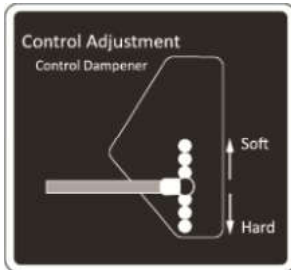

091-4039-00
CONTROL DAMPENER ADJUSTMENT DECAL