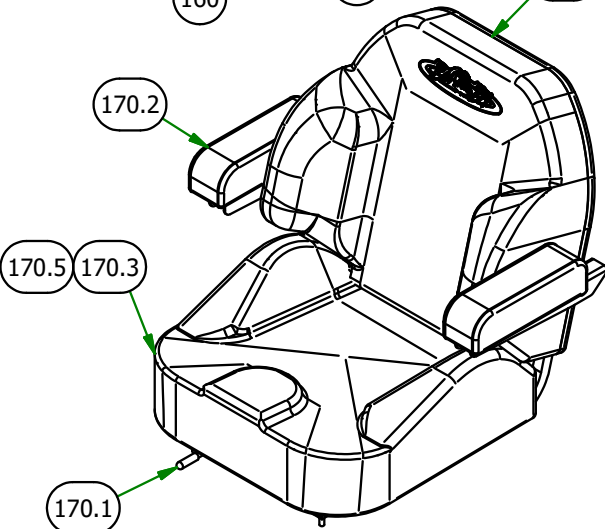

BAD BOY MOWERS

PARTS SECTION: COVERS & SEAT PAN ASSEMBLY (CONT.)

071-2103-00 Parts List				067-0020-19 Parts List			
ITEM	QTY	PART NUMBER	DESCRIPTION	ITEM	QTY	PART NUMBER	DESCRIPTION
170.1	1	071-2103-05	Seat Belt Set for 2021 Rebel Seat	160.1	1	067-0020-00	Carbon Canister
170.2	1	071-2103-04	Foam Molded Back for 2021 Rebel Seat	160.2	2	072-8073-00	3/16" Vinyl Hose Clamp
170.3	1	071-2103-01	Seat Cover for 2021 Rebel Seat	160.3	6	072-8070-00	3/16 Vinyl Clamp
170.4	1	071-2103-02	Back Cover for 2021 Rebel Seat	160.4	1	051-2025-66	3/16" Vinyl Tubing, 66" Long
170.5	1	071-2103-03	Foam Molded Seat for 2021 Rebel Seat	160.5	3	051-8072-38	1/4" Vinyl Tubing 38" Long
				160.6	1	073-8068-00	fuel line T

071-5065-00 Parts List			
ITEM	QTY	PART NUMBER	DESCRIPTION
171.1	1	071-5065-02	Seat Belt
171.2	1	071-5065-03	Backrest Cushion
171.3	1	071-5065-04	Seat Cushion
171.4	1	071-5065-05	Slave & Adjuster
171.5	1	071-5065-06	Arm Rest Kit
171.6	1	071-5065-07	Seat Switch