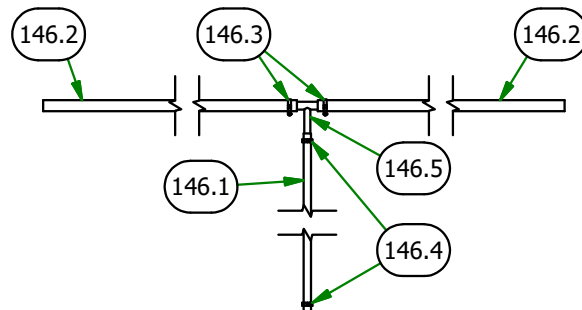

051-2019-32
2019 Rebel Rogue Renegade Fuel Line for Kawasaki