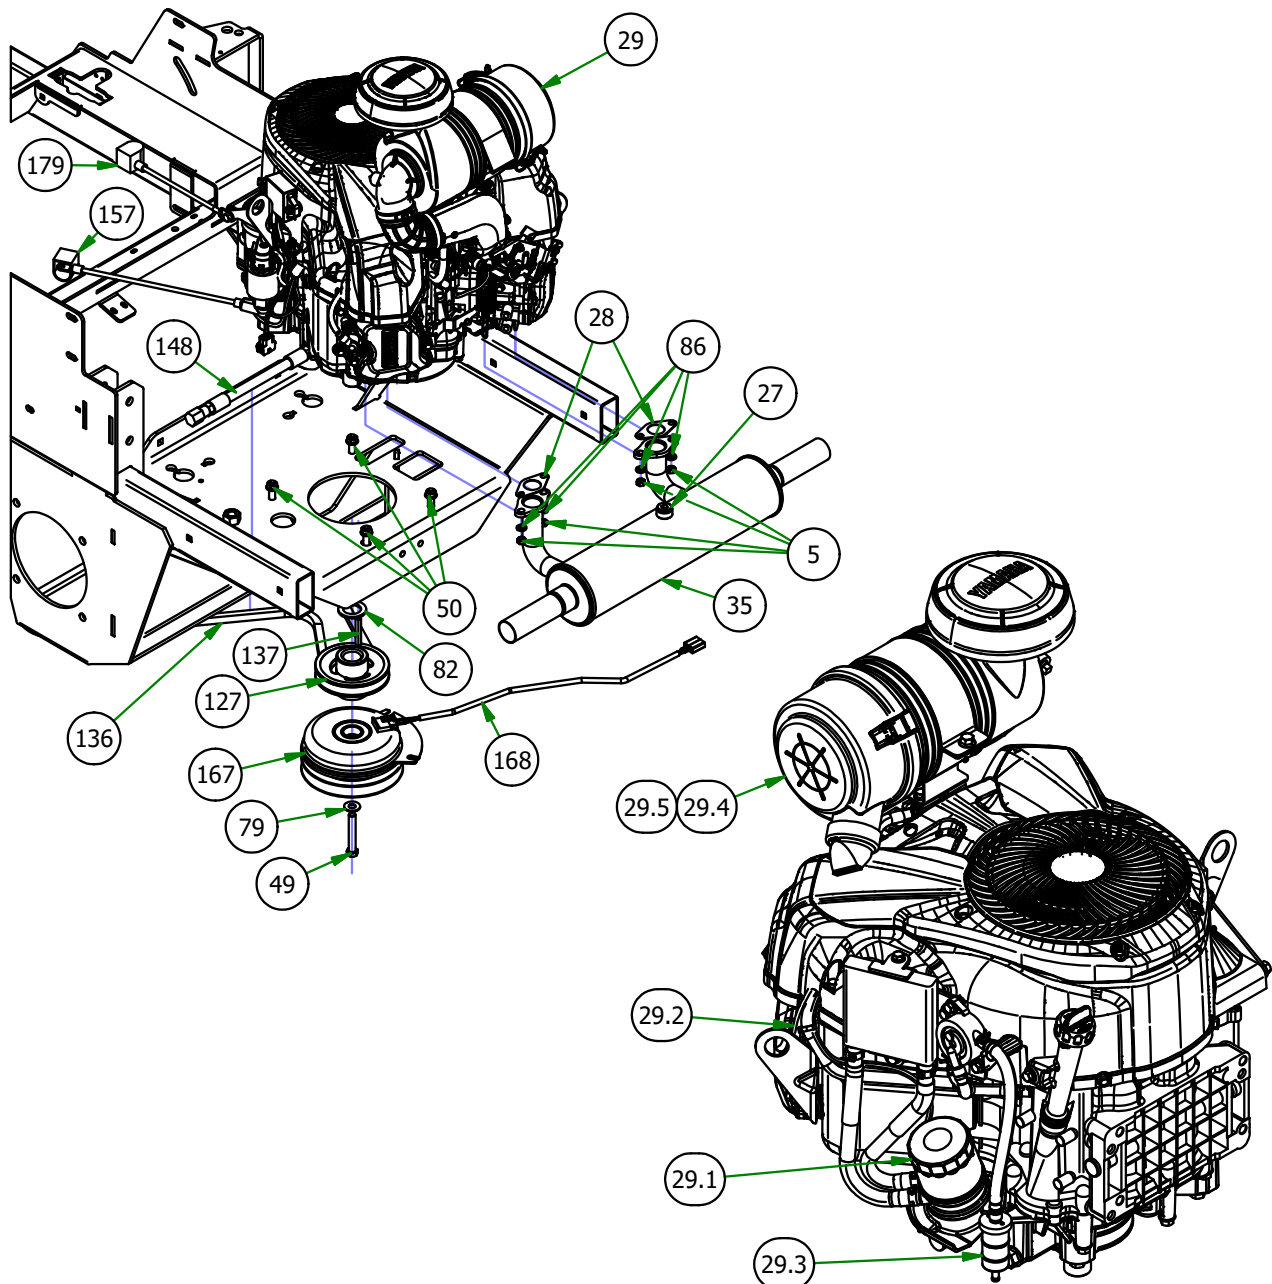

BAD BOY MOWERS

PARTS SECTION: ENGINE - 824cc YAMAHA

Parts List				Parts List			
ITEM	QTY	PART NUMBER	DESCRIPTION	ITEM	QTY	PART NUMBER	DESCRIPTION
5	4	013-0075-00	M8-1.25 Zinc Nut	72	4	018-6012-00	3/8-16 X 1-1/2 HEX CAP SCREW (GR.5) ZINC
10	4	013-5201-00	3/8-16 HEX SERRATED FLANGE NUT HARD/ZINC	79	1	019-5029-00	3/8 FLAT WASHER USS (1" OD) ZINC
27	1	015-0050-01	O2 Sensor Plug	82	1	019-6029-00	1 1/8" Flat Spacer
28	2	015-0053-01	Exhaust Gasket for yamaha	86	4	019-8051-00	5/16" Lock Washer
29	1	015-0076-00	Carbureted 27.5hp Yamaha Engine	127	1	033-5035-00	4 3/4 Motor Pulley
29.1	1	015-0053-02	Oil Filter	136	1	041-8050-00	2019 Rebel Pump Belt
29.2	2	015-0053-06	Yamaha Spark Plug	137	1	042-5020-00	1/4 x 2 Square key Stock
29.3	1	015-0053-21	Yamaha Fuel Filter	148	1	051-5403-00	Oil drain Hose for Yamaha
29.4	1	063-8019-00	Canister Air Filter- Outer	157	1	064-5301-01	14" Red Battery Cable-Base Outlaw
29.5	1	063-8020-00	Canister Air Filter- Inner	167	1	070-1000-00	Clutch Assembly
35	1	015-1015-00	Muffler for 27Hp Yamaha	168	1	070-2000-00	Clutch Pigtail
49	1	018-0074-00	7/16-20 x 2 3/4 Hex C/S GR 8 Yellow Zinc	169	1	070-5371-19	2019 Rebel Frame - Powdercoated
50	4	018-1075-00	3/8 x 1 1/8 bolt	179	1	086-0005-00	Starter Cable