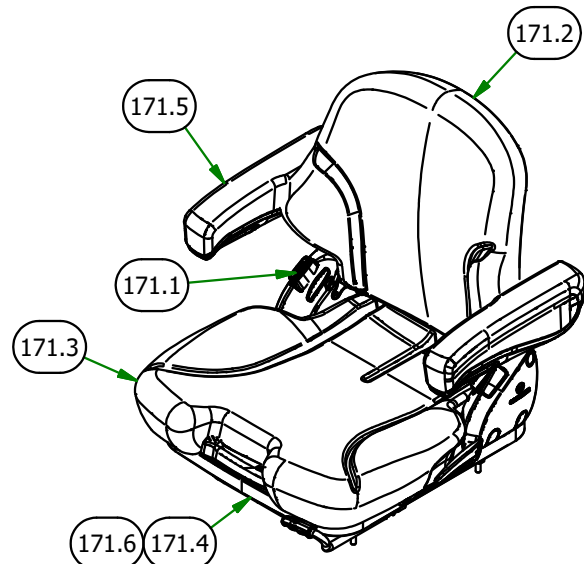

BAD BOY MOWERS

PARTS SECTION: COVERS & SEAT PAN ASSEMBLY (CONT.)

071-2103-00 Parts List				067-0020-19 Parts List			
ITEM	QTY	PART NUMBER	DESCRIPTION	ITEM	QTY	PART NUMBER	DESCRIPTION
170.1	1	071-2103-05	Seat Belt Set for 2021 Rebel Seat	160.1	1	067-0020-00	Carbon Canister
170.2	1	071-2103-04	Foam Molded Back for 2021 Rebel Seat	160.2	2	072-8073-00	3/16" Vinyl Hose Clamp
170.3	1	071-2103-01	Seat Cover for 2021 Rebel Seat	160.3	6	072-8070-00	3/16 Vinyl Clamp
170.4	1	071-2103-02	Back Cover for 2021 Rebel Seat	160.4	1	051-2025-66	3/16" Vinyl Tubing, 66" Long
170.5	1	071-2103-03	Foam Molded Seat for 2021 Rebel Seat	160.5	3	051-8072-38	1/4" Vinyl Tubing 38" Long
				160.6	1	073-8068-00	fuel line T

071-5065-00 Parts List			
ITEM	QTY	PART NUMBER	DESCRIPTION
171.1	1	071-5065-02	Seat Belt
171.2	1	071-5065-03	Backrest Cushion
171.3	1	071-5065-04	Seat Cushion
171.4	1	071-5065-05	Slave & Adjuster
171.5	1	071-5065-06	Arm Rest Kit
171.6	1	071-5065-07	Seat Switch