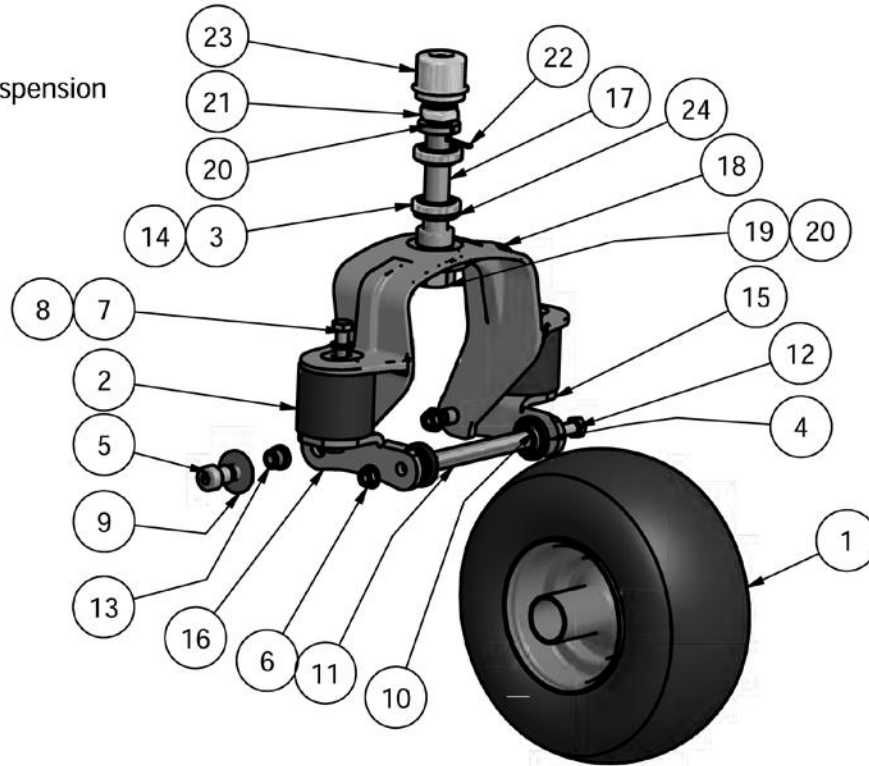

Front Cast Suspension

Parts List			
ITEM	QTY	PART NUMBER	DESCRIPTION
1	1	022-3060-00	13" x 6.50 - 6 Tire and Wheel
1a	1	022-3070-00	13" x 6.50 - 6 NO-Flat Tire and Wheel (Diesel Only)
2	2	032-9002-00	Rubber Isolator
3	2	010-7001-00	Caster Bearing
4	2	022-7010-00	Large Bore Bearing
5	2	018-3001-00	5/8" x 5/8" Shoulder Bolt
6	3	013-8050-00	1/2" Nylock Nut
7	4	018-5006-00	1/2" x 1 1/2" Hex Bolt
8	4	019-5007-00	1/2" Lock Washer
9	2	019-5038-00	5/8" Flat Washer
10	2	025-5203-00	3/4" OD x 1/2" ID x 3/4"
11	1	025-5202-00	7" x 1/2" ID Tire Spacer
12	1	018-3002-00	1/2" x 10" Bolt
13	2	032-5052-00	5/8" Shoulder Bushing
14	2	011-7002-00	Race
15	1	023-0013-00	Suspension Fork-Bottom Right
16	1	023-0012-00	Suspension Fork-Bottom Left
17	1	037-0010-00	Spindle Shaft
18	1	023-7915-98	Suspension Fork Assembly
19	1	013-6016-00	1" Hex Nut
20	2	019-3000-00	1" Lock Washer
21	1	013-9004-00	1" Fine Thread Nylock Half Nut
22	1	020-3000-00	Cotter Pin
23	1	014-7005-00	Dust Cover
24	1	012-7003-00	Seal