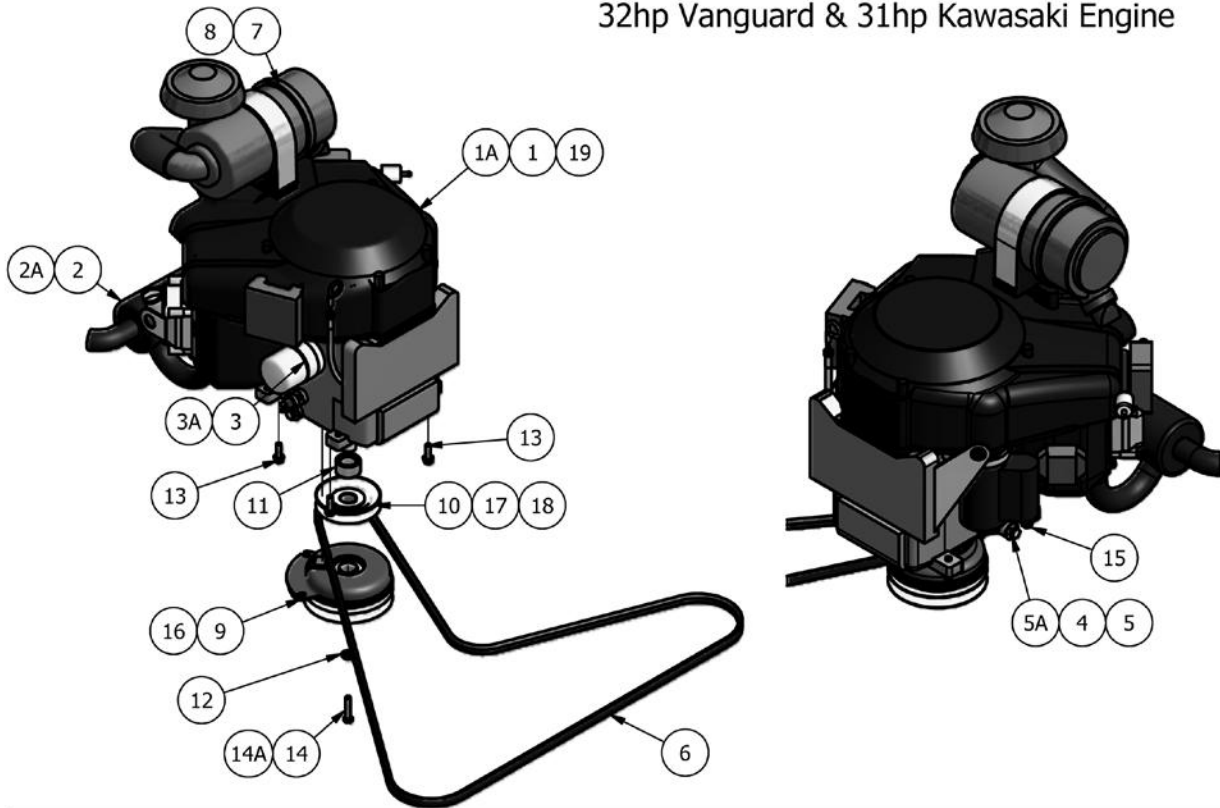

32hp Vanguard & 31hp Kawasaki Engine

Parts List				
ITEM	QTY	PART NUMBER	DESCRIPTION	
1	1	015-0032-00	32hp Vanguard Engine	
1A	1	015-0031-00	31hp Kawasaki Engine FX-850V-AS09R	
2	1	015-0034-00	32 HP Vanguard Exhaust	
2A	1	015-0035-00	Exhaust for 31hp Kawasaki	
3	1	063-8018-00	Oil Filter for Briggs 31HP and 35HP Vanguard	
3A	1	063-2090-00	Oil Filter - 26hp & 19hp Kawasaki	
4	1	051-5400-00	Oil Drain Hose for 35/31hp Briggs	
5	1	036-5400-00	Adaptor for 35/31hp Briggs Oil Drain	
5A	1	015-5404-00	Oil Drain Valve - 26hp Kawasaki	
6	1	041-5048-00	Pump Belt for Pup, Lightning, AOS	
7	1	063-8020-00	Cannister Air Filter (Inner)	
8	1	063-8019-00	Cannister Air Filter (Outer)	
9	1	070-1000-00	Clutch Assembly	
10	1	033-5034-00	4 3/4" Motor Pulley	
11	1	025-5032-00	1 1/8 collar spacer	
12	1	019-8053-00	7/16" Lock Washer	
13	4	018-5051-00	3/8 x 1-1/8 Hex Washer Head Engine Bolt	
14	1	018-5300-00	7/16-20 x 2-1/2 GR 5 Hex Bolts Zinc (Vanguard Engine Only)	
14A	1	018-5028-00	M10 X 1.5 X 60MM (Kawasaki Engine Only)	
15	1	018-2001-00	M8 - 1.25 Nut (Kawasaki Engine Only)	
16	1	070-2000-00	Clutch Pigtail	
17	1	030-6029-00	3/8" Set Screw	
18	1	042-6030-00	1/4" x 1 Square Key	
19	1	051-7060-00	AOS Fuel Line Assembly, 35 Vanguard - Complete