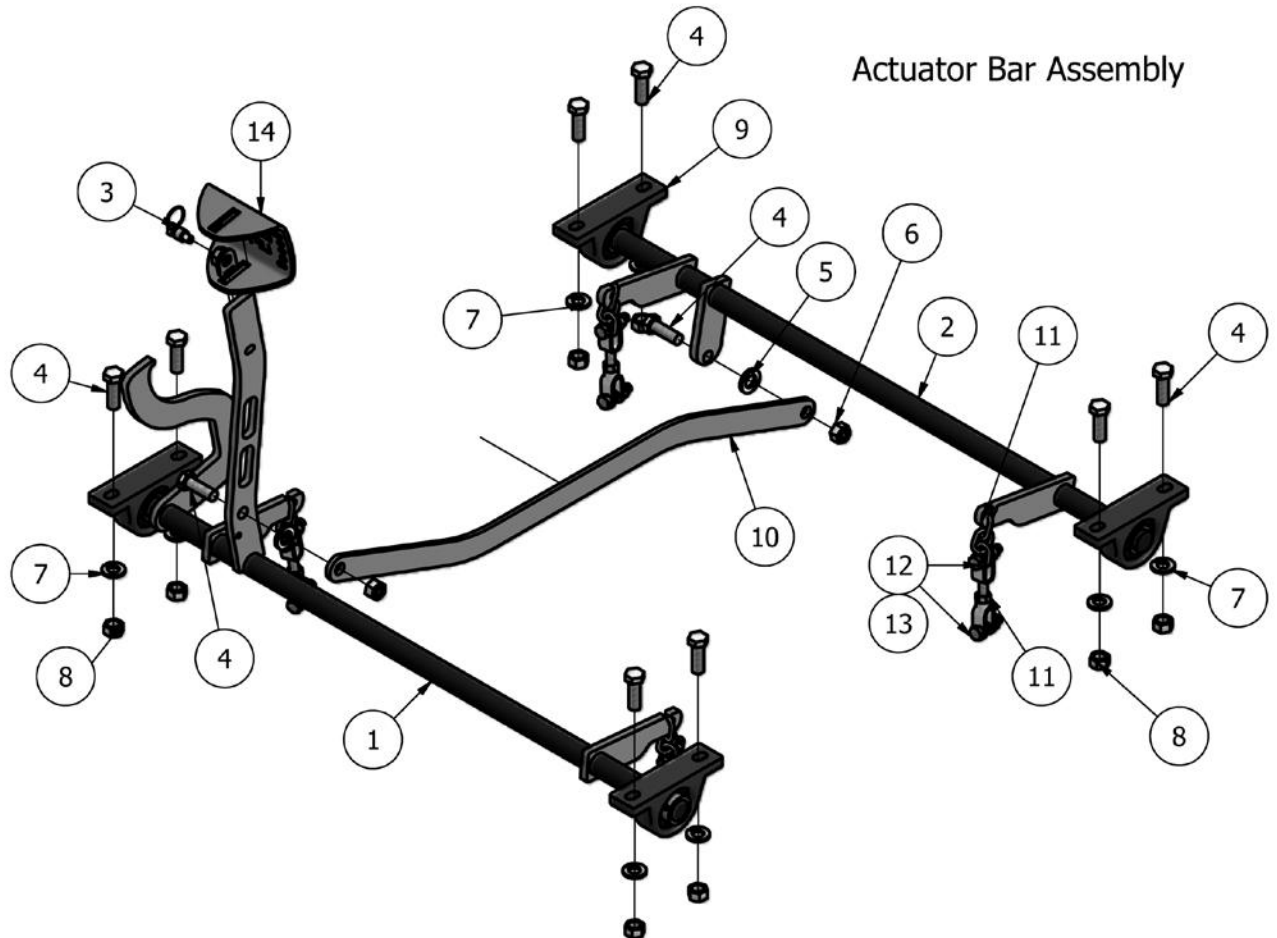

Front Cast Suspension

Parts List			
ITEM	QTY	PART NUMBER	DESCRIPTION
1	1	022-3060-00	13" x 6.50 - 6 Tire and Wheel
1a	1	022-3070-00	13" x 6.50 - 6 NO-Flat Tire and Wheel (Diesel Only)
2	2	032-9002-00	Rubber Isolator
3	2	010-7001-00	Caster Bearing
4	2	022-7010-00	Large Bore Bearing
5	2	018-3001-00	5/8" x 5/8" Shoulder Bolt
6	3	013-8050-00	1/2" Nylock Nut
7	4	018-5006-00	1/2" x 1 1/2" Hex Bolt
8	4	019-5007-00	1/2" Lock Washer
9	2	019-5038-00	5/8" Flat Washer
10	2	025-5203-00	3/4" OD x 1/2" ID x 3/4"
11	1	025-5202-00	7" x 1/2" ID Tire Spacer
12	1	018-3002-00	1/2" x 10" Bolt
13	2	032-5052-00	5/8" Shoulder Bushing
14	2	011-7002-00	Race
15	1	023-0013-00	Suspension Fork-Bottom Right
16	1	023-0012-00	Suspension Fork-Bottom Left
17	1	037-0010-00	Spindle Shaft
18	1	023-7915-98	Suspension Fork Assembly
19	1	013-6016-00	1" Hex Nut
20	2	019-3000-00	1" Lock Washer
21	1	013-9004-00	1" Fine Thread Nylock Half Nut
22	1	020-3000-00	Cotter Pin
23	1	014-7005-00	Dust Cover
24	1	012-7003-00	Seal

Transaxle

Parts List			
ITEM	QTY	PART NUMBER	DESCRIPTION
1	1	203-0100-00	Outlaw TransAxle Cross Brace
2	1	050-7000-00	ZT - 5400 - Left
3	1	050-7001-00	ZT - 5400 - Right
4	2	051-8064-00	1/2 Clear Braided Hose PRICED PER FOOT
5	2	022-4000-00	24 x 12 x 10 Tire and Wheel
6	10	013-3000-00	Acorn Lug Nut
7	8	619-5007-00	1/2 Lock Washer Zinc
8	4	018-6019-00	1/2-20 x 1-1/2 Grade 5 Hex Bolt Zinc
9	4	018-1055-00	1/2 x 3/4 Bolt
10	2	013-8047-00	5/16-18 Nylon Insert Locknut Zinc Orange Nylon
11	2	018-2006-00	5/16-18 x 1-1/4 Grade 5 Hex Bolt