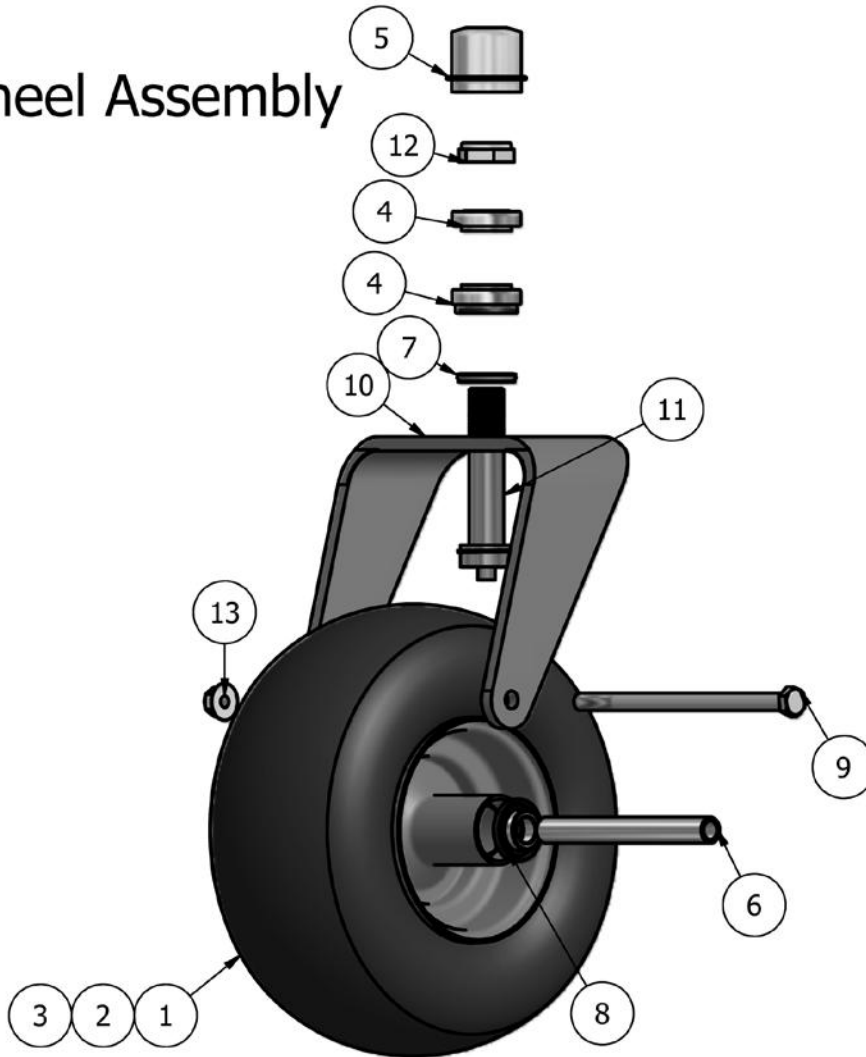

Front Wheel Assembly

Parts List			
ITEM	QTY	PART NUMBER	DESCRIPTION
1	1	022-2006-00	13" x 6.50 - 6 Tire and Orange Wheel
2	1	022-5347-00	13" x 6.50 - 6 Tire ONLY
3	1	022-2002-00	6" Wheel ONLY
4	2	010-7001-00	Bearing
5	1	014-7005-00	Dust Cover
6	1	025-5201-00	7" x 1/2" ID Tire Spacer
7	1	012-7003-00	Seal
8	2	022-7010-00	Wheel Bearing
9	1	018-7010-00	1/2" x 9" Bolt
10	1	023-0002-00	Front Fork
11	1	037-0001-00	Front Fork Spindle
12	1	013-9004-00	1" Fine Thread Nylock Half Nut
13	1	013-8050-00	1/2-13 Nylon Insert Flange Nut Zinc Orange Nylon