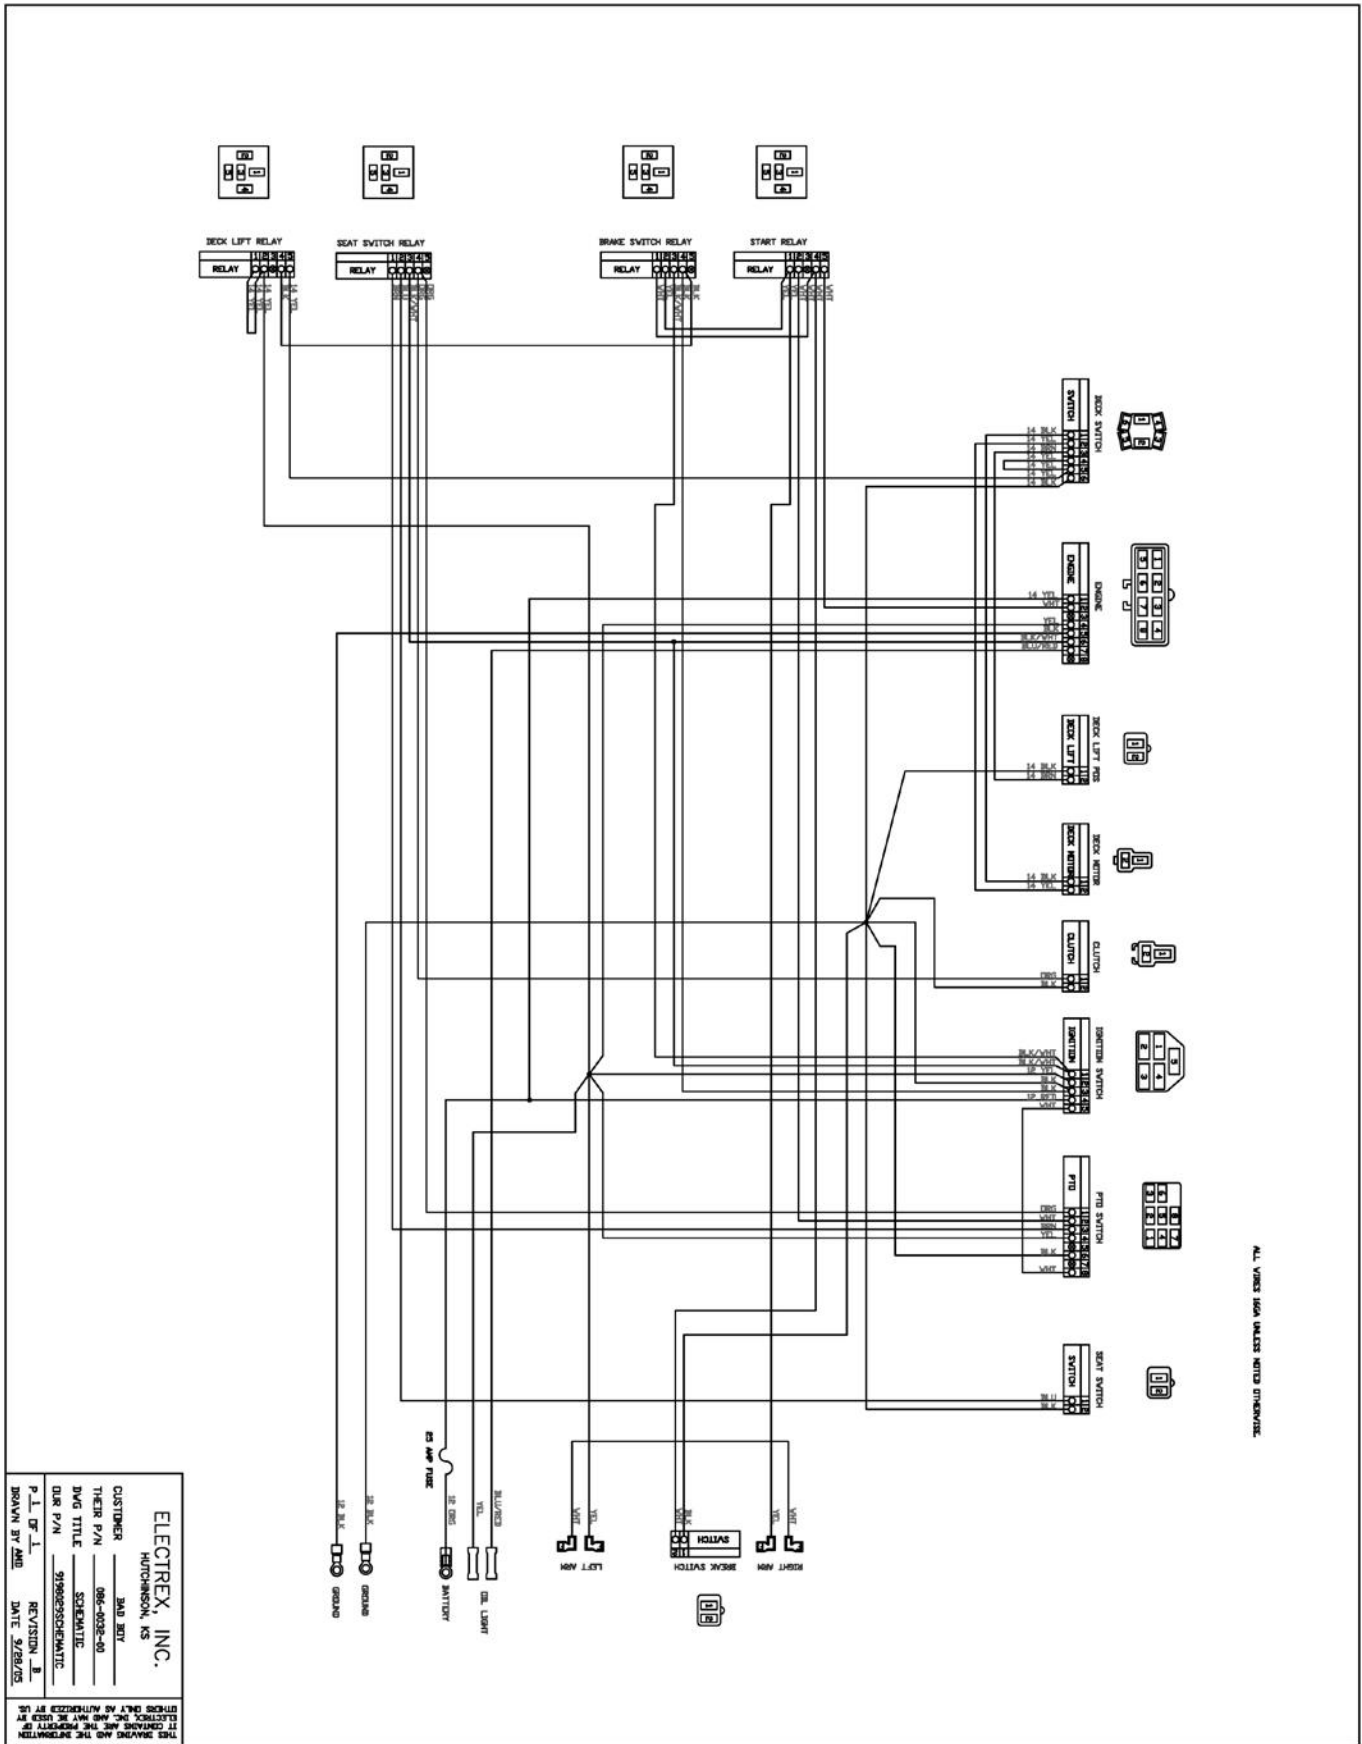

ALL WIRING 16GA UNLESS NOTED OTHERWISE.

THIS DRAWING AND THE INFORMATION CONTAINED HEREIN ARE THE PROPERTY OF ELECTREX, INC. AND MAY BE USED BY OTHERS ONLY AS AUTHORIZED BY USE.

ELECTREX, INC.
HUTCHINSON, KS

CUSTOMER: DAVID BOY
THEIR P/N: 096-0038-00
DAWG TITLE: SCHEMATIC
OUR P/N: 919029SCHEMATIC

P.L. OF L. REVISION: B
BROWN BY: AM DATE: 3/28/05