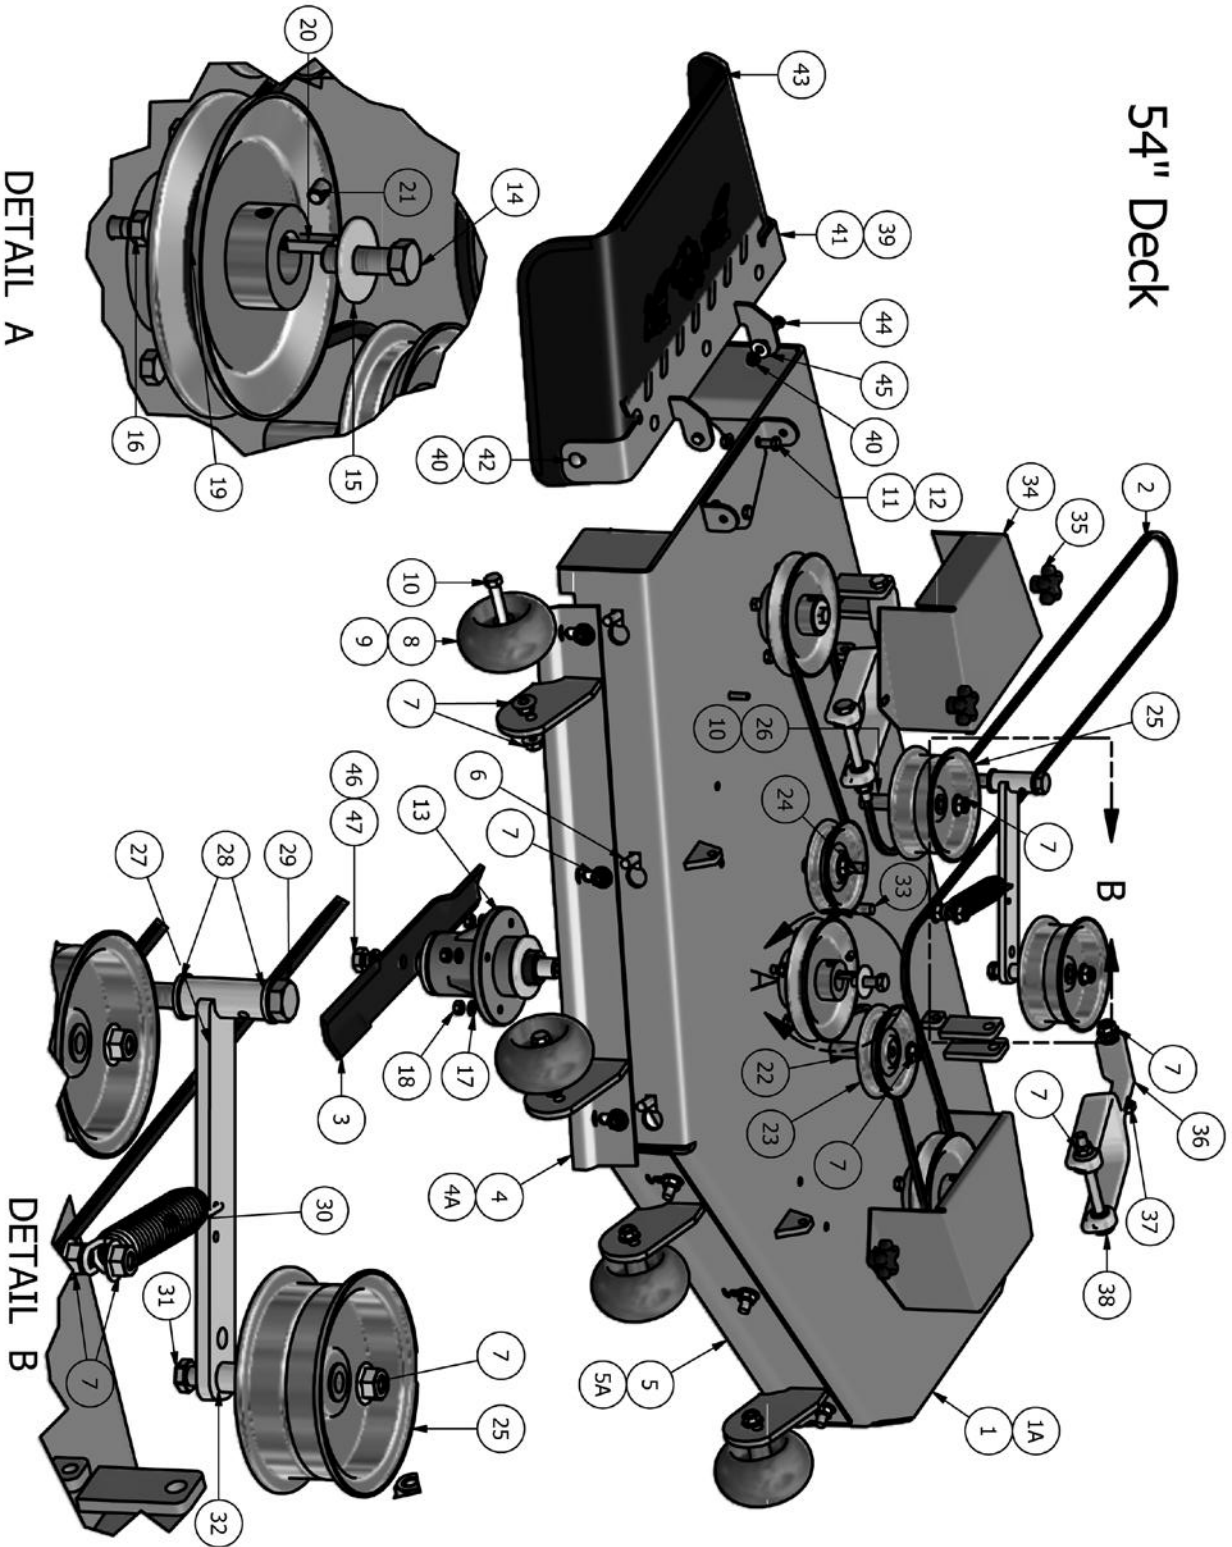

54" Deck

Parts List			
ITEM	QTY	PART NUMBER	DESCRIPTION
1	1	060-5510-00	54 Outlaw Deck (component)
1A	1	060-5500-00	54 Outlaw Deck
2	1	041-1650-00	B165 Belt- 60 Pup/Lightning/ZT/54 Outlaw
3	3	038-0001-00	18 3/4" Blade
4	1	060-5520-10	54 Outlaw Adjustable Deck Front (Right Component)
4A	1	060-5520-00	54 Outlaw Adjustable Deck Front (Right)
5	1	060-5530-10	54 Outlaw Adjustable Deck Front (Left Component)
5A	1	060-5530-00	54 Outlaw Adjustable Deck Front (Left)
6	6	018-3003-00	1/2 x 1-1/4 Carriage Bolt
7	28	013-8050-00	1/2-13 Nylon Insert Flange Nut Zinc Orange
8	6	022-5234-00	Anti-Scalp Rollers
9	6	022-5234-98	Deck Wheel Assembly
10	7	018-5019-00	1/2" x 4" Bolt (Grade 8)
11	3	018-5250-00	3/8" x 3/4" Hex Bolt
12	3	013-5201-00	3/8" Flange Nut
13	3	037-8001-00	Double Bearing Spindle
14	3	018-5600-00	1/2" x 1 1/2" Hex Bolt
15	3	019-6019-00	Spring Blade Cupped Washer
16	12	018-5040-00	3/8-16 x 1-1/4 GR 5 Hex Bolt Zinc
17	12	019-5037-00	3/8" Lock Washer
18	12	013-6014-00	3/8" Hex Nut
19	3	033-6004-00	6 1/4" Drive Pulley
20	3	042-6030-00	1/4" x 1" Key
21	3	030-6029-00	3/8" Set Screw
22	2	025-5338-00	Pup Pulley Spacer
23	2	033-6001-00	4 3/4" Idler Pulley
24	2	018-2018-00	1/2 x 3-1/2 Flange Bolt - Grade 8
25	2	033-5001-00	5 3/4" Deck Idler Pulley
26	1	025-5339-00	1 3/4" Pulley Spacer
27	1	039-6945-00	Deck Idler 2009
28	2	019-6017-00	.635 ID Plastic Washer
29	1	018-5311-00	5/8" x 4" Hex Bolt
30	1	034-5039-00	Deck Idler Spring 2009
31	1	018-7016-00	1/2" x 3" Hex Bolt
32	1	025-5203-00	3/4 OD x 1/2 ID x 3\4 Length
33	1	018-1050-00	1/2 x 2" Carriage Bolt
34	2	014-6010-00	Plastic Pulley Cover
35	4	045-6043-00	5/16" Knob
36	2	031-6010-00	Deck Arm Assembly
37	2	018-6036-00	1/2 x 2-1/2 Hex Bolt
38	2	018-1090-00	1/2" x 5 1/2" Bolt
39	1	039-4863-00	60" Lower Hanger
40	7	013-8049-00	5/16-18 Nylon Insert Flange Nut Zinc Orange
41	1	039-4864-00	60" Discharge Chute Upper Hanger Plate
42	5	018-4703-00	5/16" x 1 1/4" Carriage Bolt
43	1	210-6005-00	Rubber Discharge Chute
44	2	018-2007-00	5/16-18 x 1 Grade 5 Hex bolt Zinc
45	2	019-6042-00	.360ID Plastic Washer
46	3	019-4807-00	5/8" Lock Washer
47	3	018-6020-00	5/8" x 1 1/2" Grade 8 Bolt