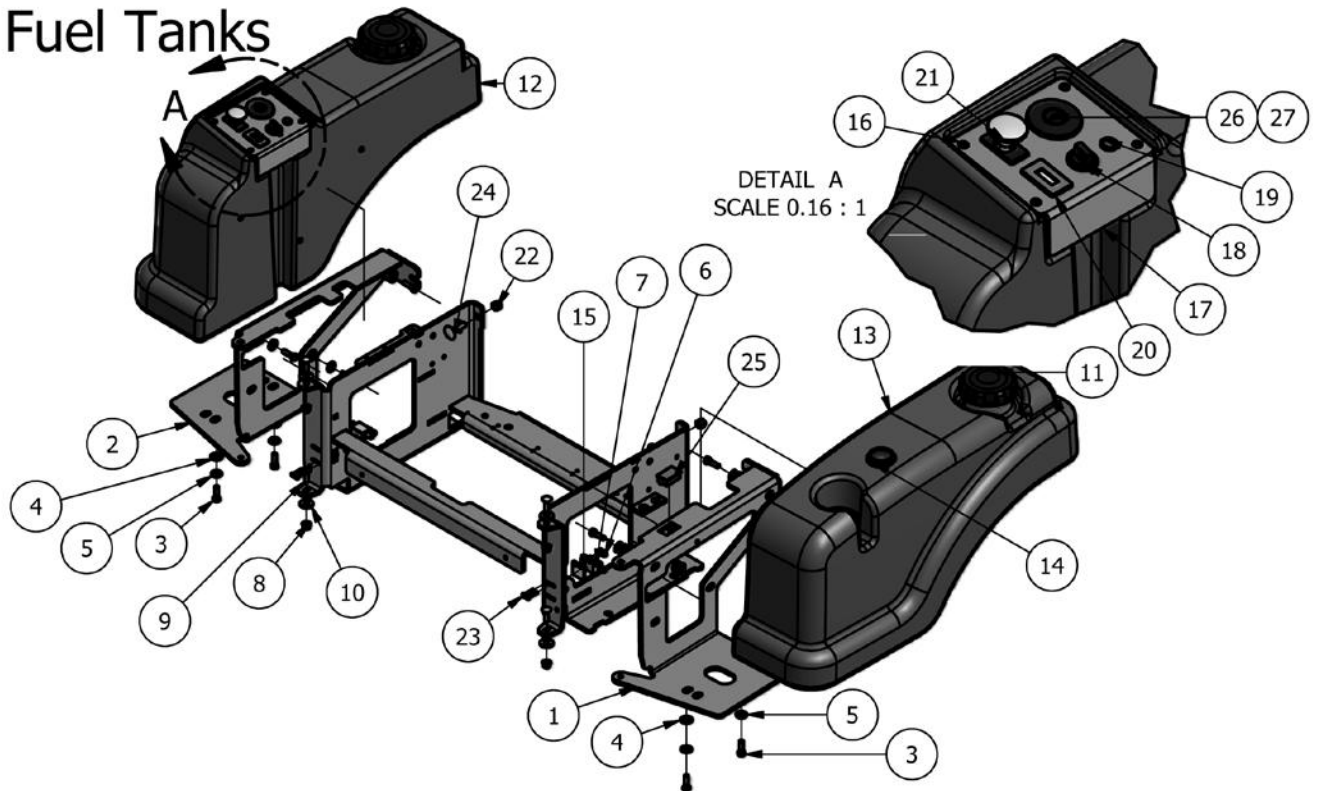

Fuel Tanks

Parts List

ITEM	QTY	PART NUMBER	DESCRIPTION
1	1	031-2006-00	Tank Support-Left
2	1	031-2007-00	Tank Support-Right
3	10	018-2007-00	5/16-18 x 1 Grade 5 Hex bolt Zinc
4	10	019-8044-00	5/16 USS Flat Washer Zinc
5	10	019-8051-00	5/16 Lock Washer Zinc
6	4	013-5019-00	10-24 Nylon Insert Locknut Zinc Orange Nylon
7	2	077-8073-00	Brake Handle Switch
8	4	013-8049-00	5/16-18 Nylon Insert Flange Nut Zinc Orange Nylon
9	4	018-8065-00	5/16-18 x 1 Carriage Bolts Zinc
10	4	019-6042-00	.360ID Plastic Washer
11	2	066-8076-00	Fuel Cap
12	1	067-5000-00	Right Tank
13	1	067-5001-00	Left Tank
14	1	067-4025-00	Fuel Gauge and Grommet
15	2	025-6041-00	Switch Block Plastic
16	4	018-2010-00	10-32 x 3/8 Button Socket C/S 18-8 SS
17	1	079-3300-00	Control Panel
18	1	077-2075-00	12V AUX Connection
19	1	089-1000-00	Oil Light
20	1	083-4013-00	Tachometer
21	1	056-8058-00	PTO Engager
22	2	013-5041-00	3/8-18 Nylon Insert Locknut Zinc Orange Nylon
23	4	018-8058-00	10-24 x 1 Button Socket C/S 18-8 SS
24	2	018-5043-00	3/8" x 1-1/4" Carriage Bolt
25	1	018-1040-00	Control Panel Stop
26	1	077-8076-00	Ignition Switch
27	1	042-9000-00	Ignition Key