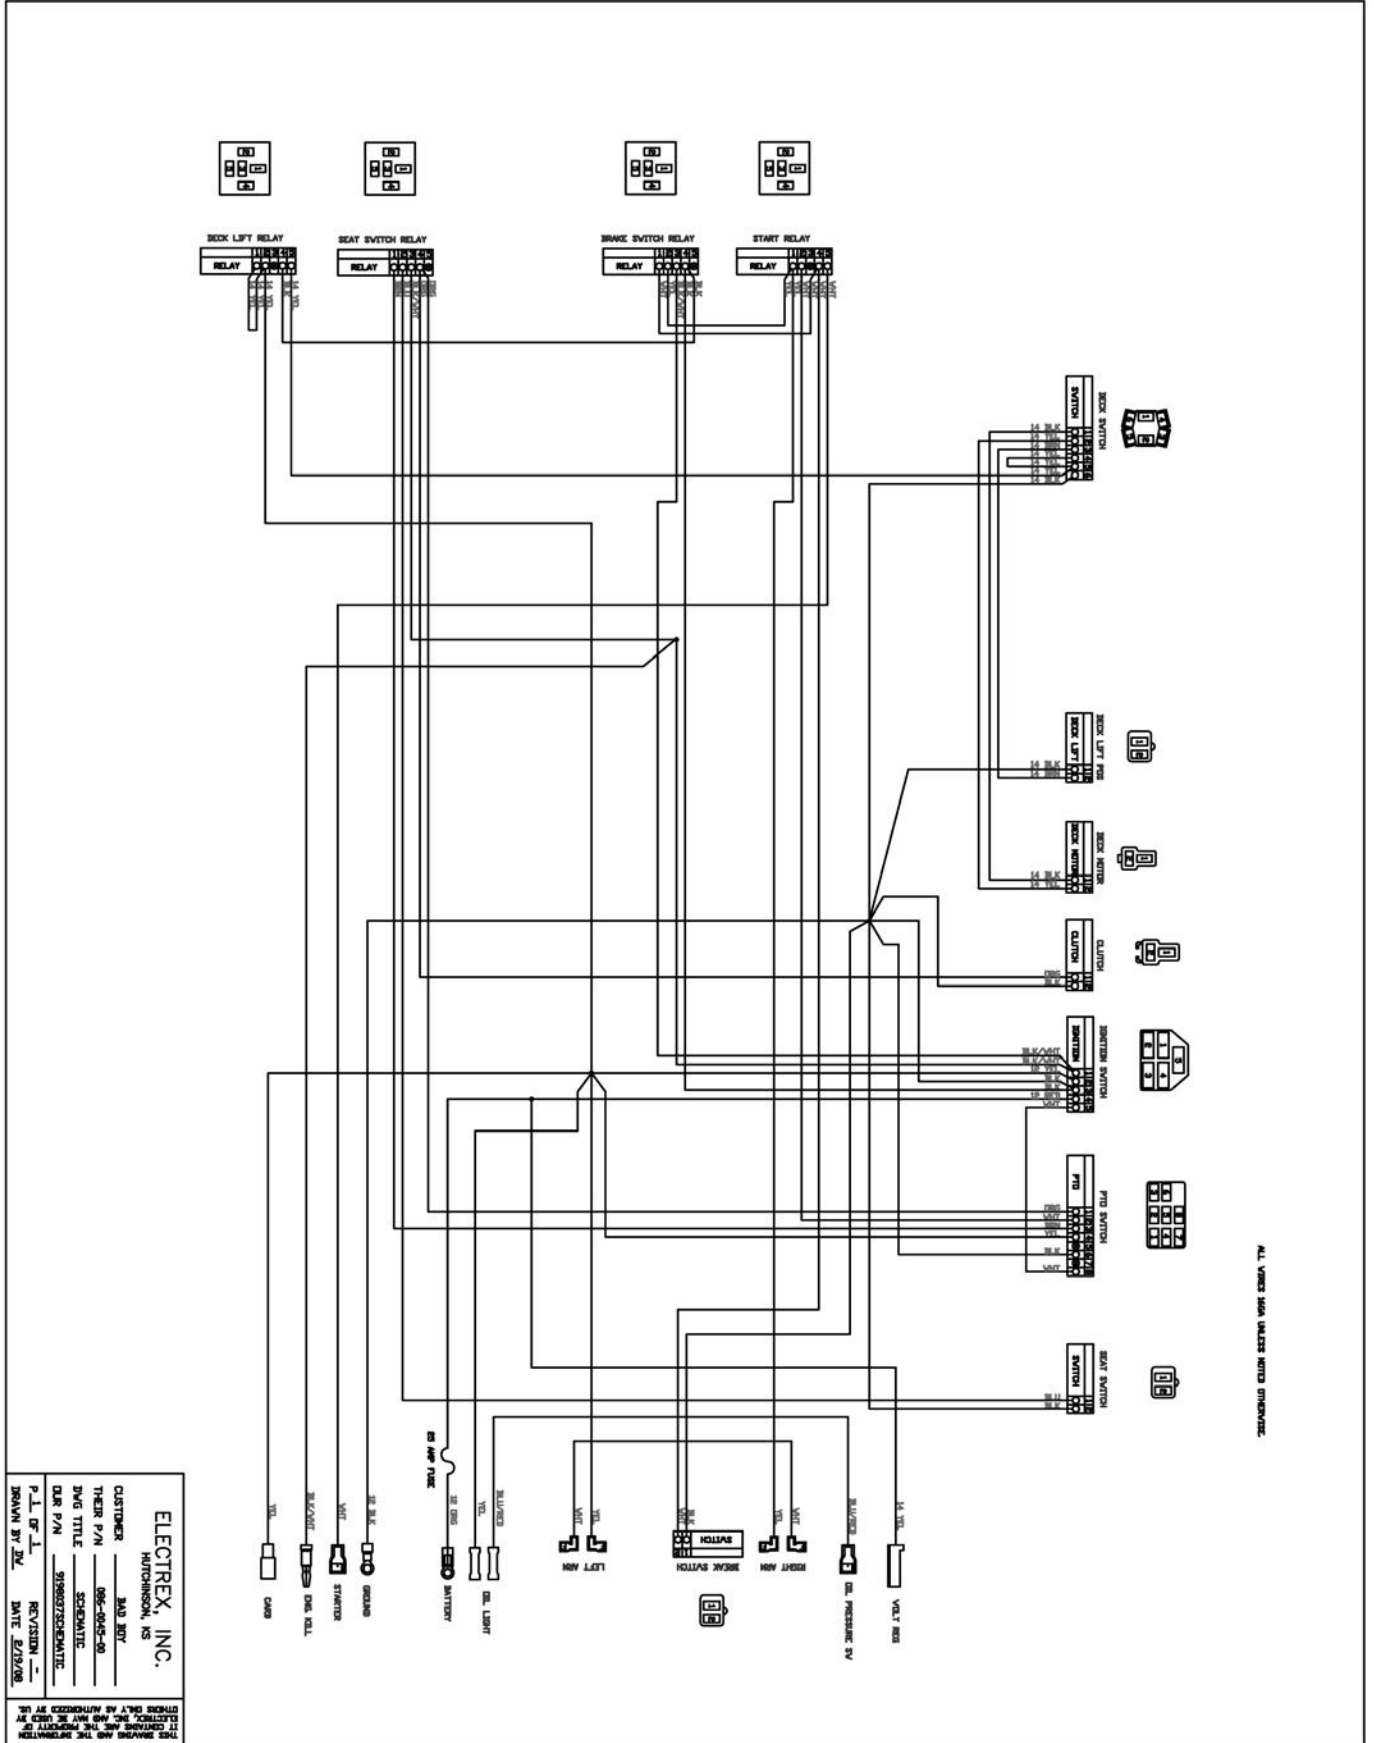

ALL VOLTAGE DATA UNLESS NOTED OTHERWISE.

ELECTREX, INC.
HITCHKINSON, MS

CUSTOMER: JALO BDT
THEIR P/N: 086-9003-00
DWG TITLE: SCHEMATIC
DWG P/N: S198923SCHEMATIC

P. 1 OF 1 REVISION: -
DRAWN BY: JAL DATE: 8/78/VAB

THIS DRAWING AND THE INFORMATION IT CONTAINS ARE THE PROPERTY OF ELECTREX, INC. AND MUST BE USED BY OTHERS ONLY AS AUTHORIZED BY US.